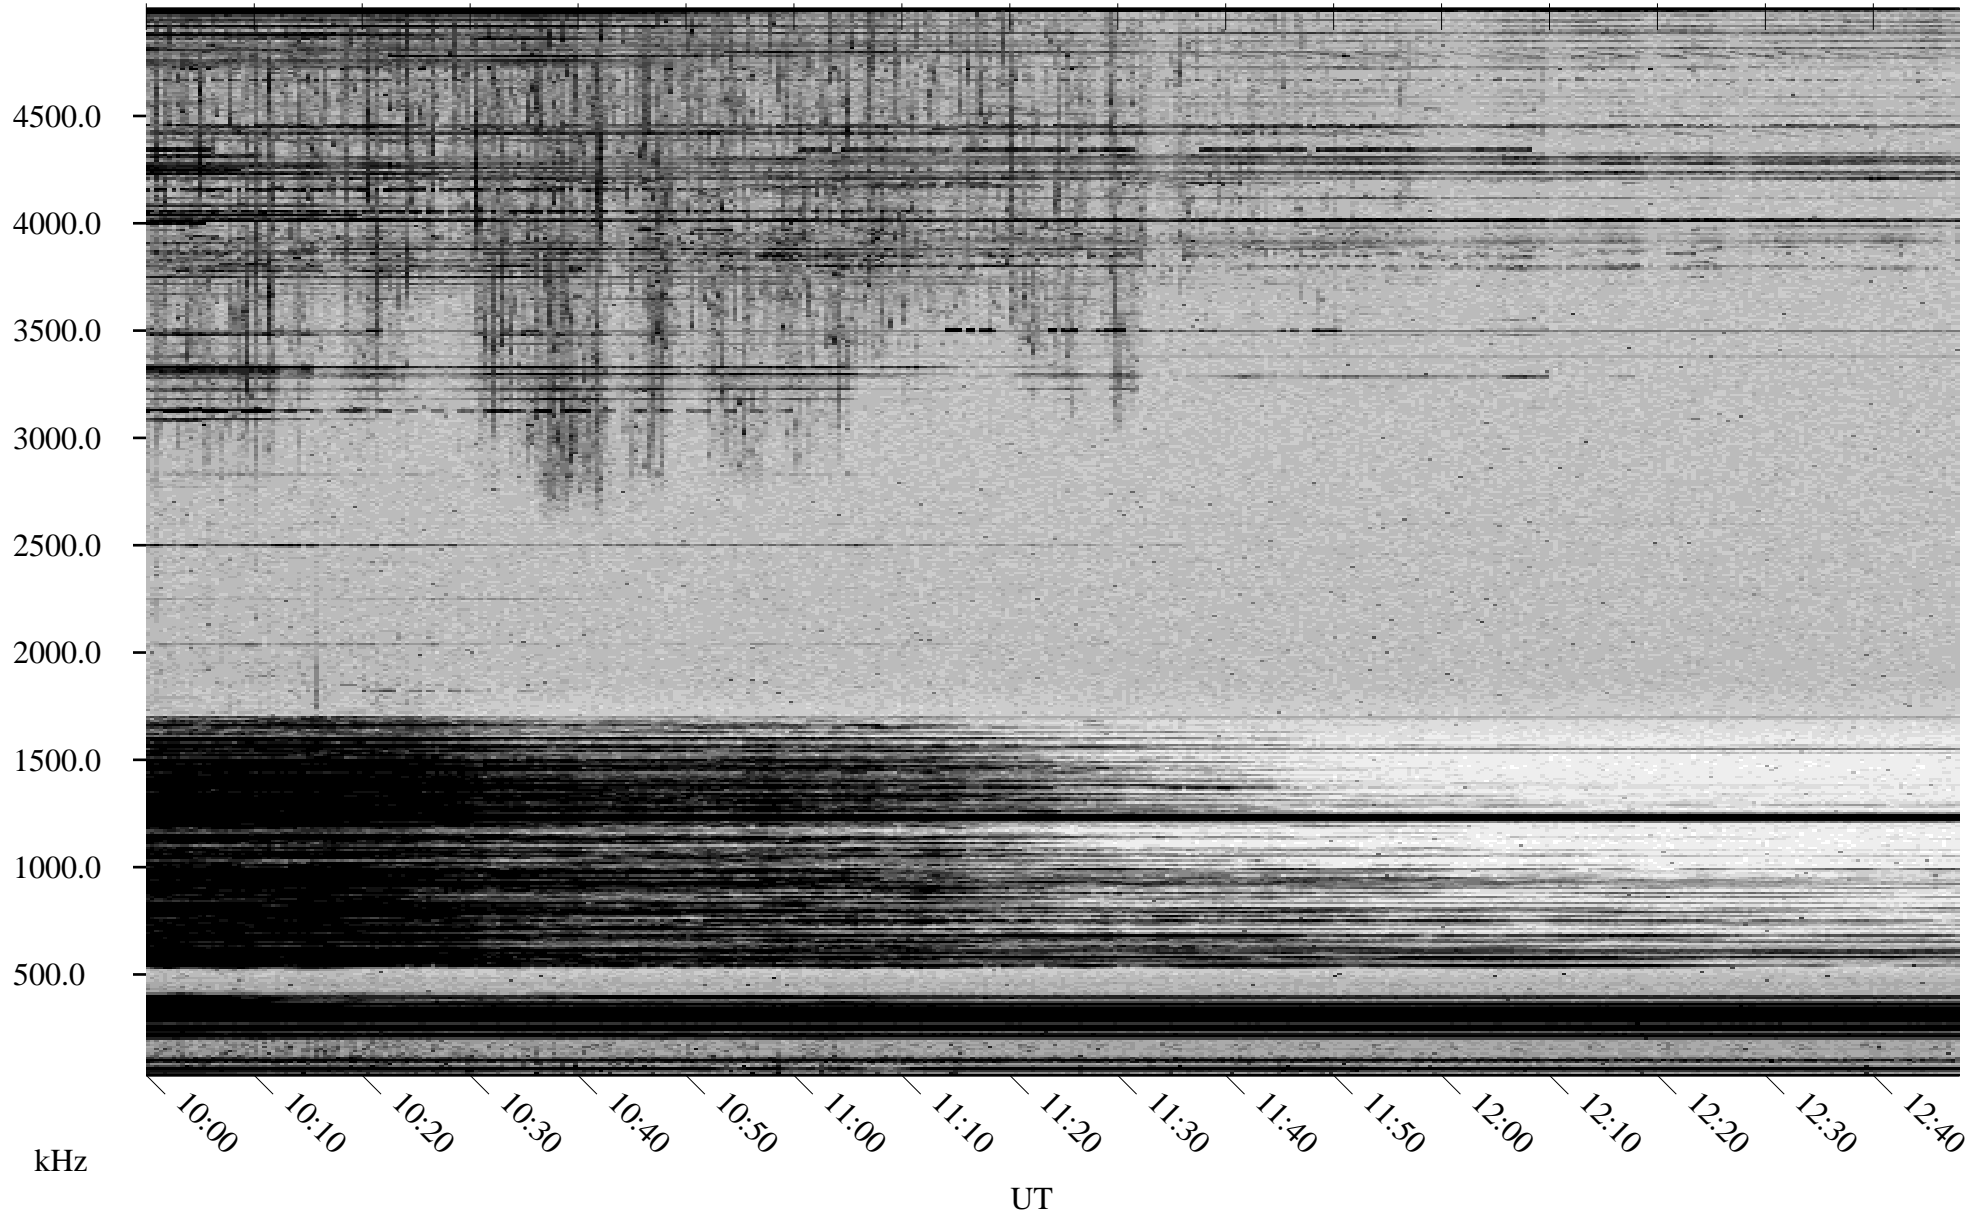

03/30/2002 Churchill, Manitoba

Linear Scale Black = 161 White = 15

ch02089l.r00m max_12

Page 1

03/30/2002 Churchill, Manitoba

Linear Scale Black = 161 White = 15

ch02089l.r00m max_12

Page 2

03/31/2002 Churchill, Manitoba

Linear Scale Black = 161 White = 15

ch02089l.r00m max_12

Page 3

03/31/2002 Churchill, Manitoba

Linear Scale Black = 161 White = 15

ch02089l.r00m max_12

Page 4

03/31/2002 Churchill, Manitoba

Linear Scale Black = 161 White = 15

ch02089l.r00m max_12

03/31/2002 Churchill, Manitoba

Linear Scale Black = 161 White = 15

ch02089l.r00m max_12

Page 6

03/31/2002 Churchill, Manitoba

Linear Scale Black = 161 White = 15

ch02089l.r00m max_12

Page 7

03/31/2002 Churchill, Manitoba

Linear Scale Black = 161 White = 15

ch02089l.r00m max_12

Page 8