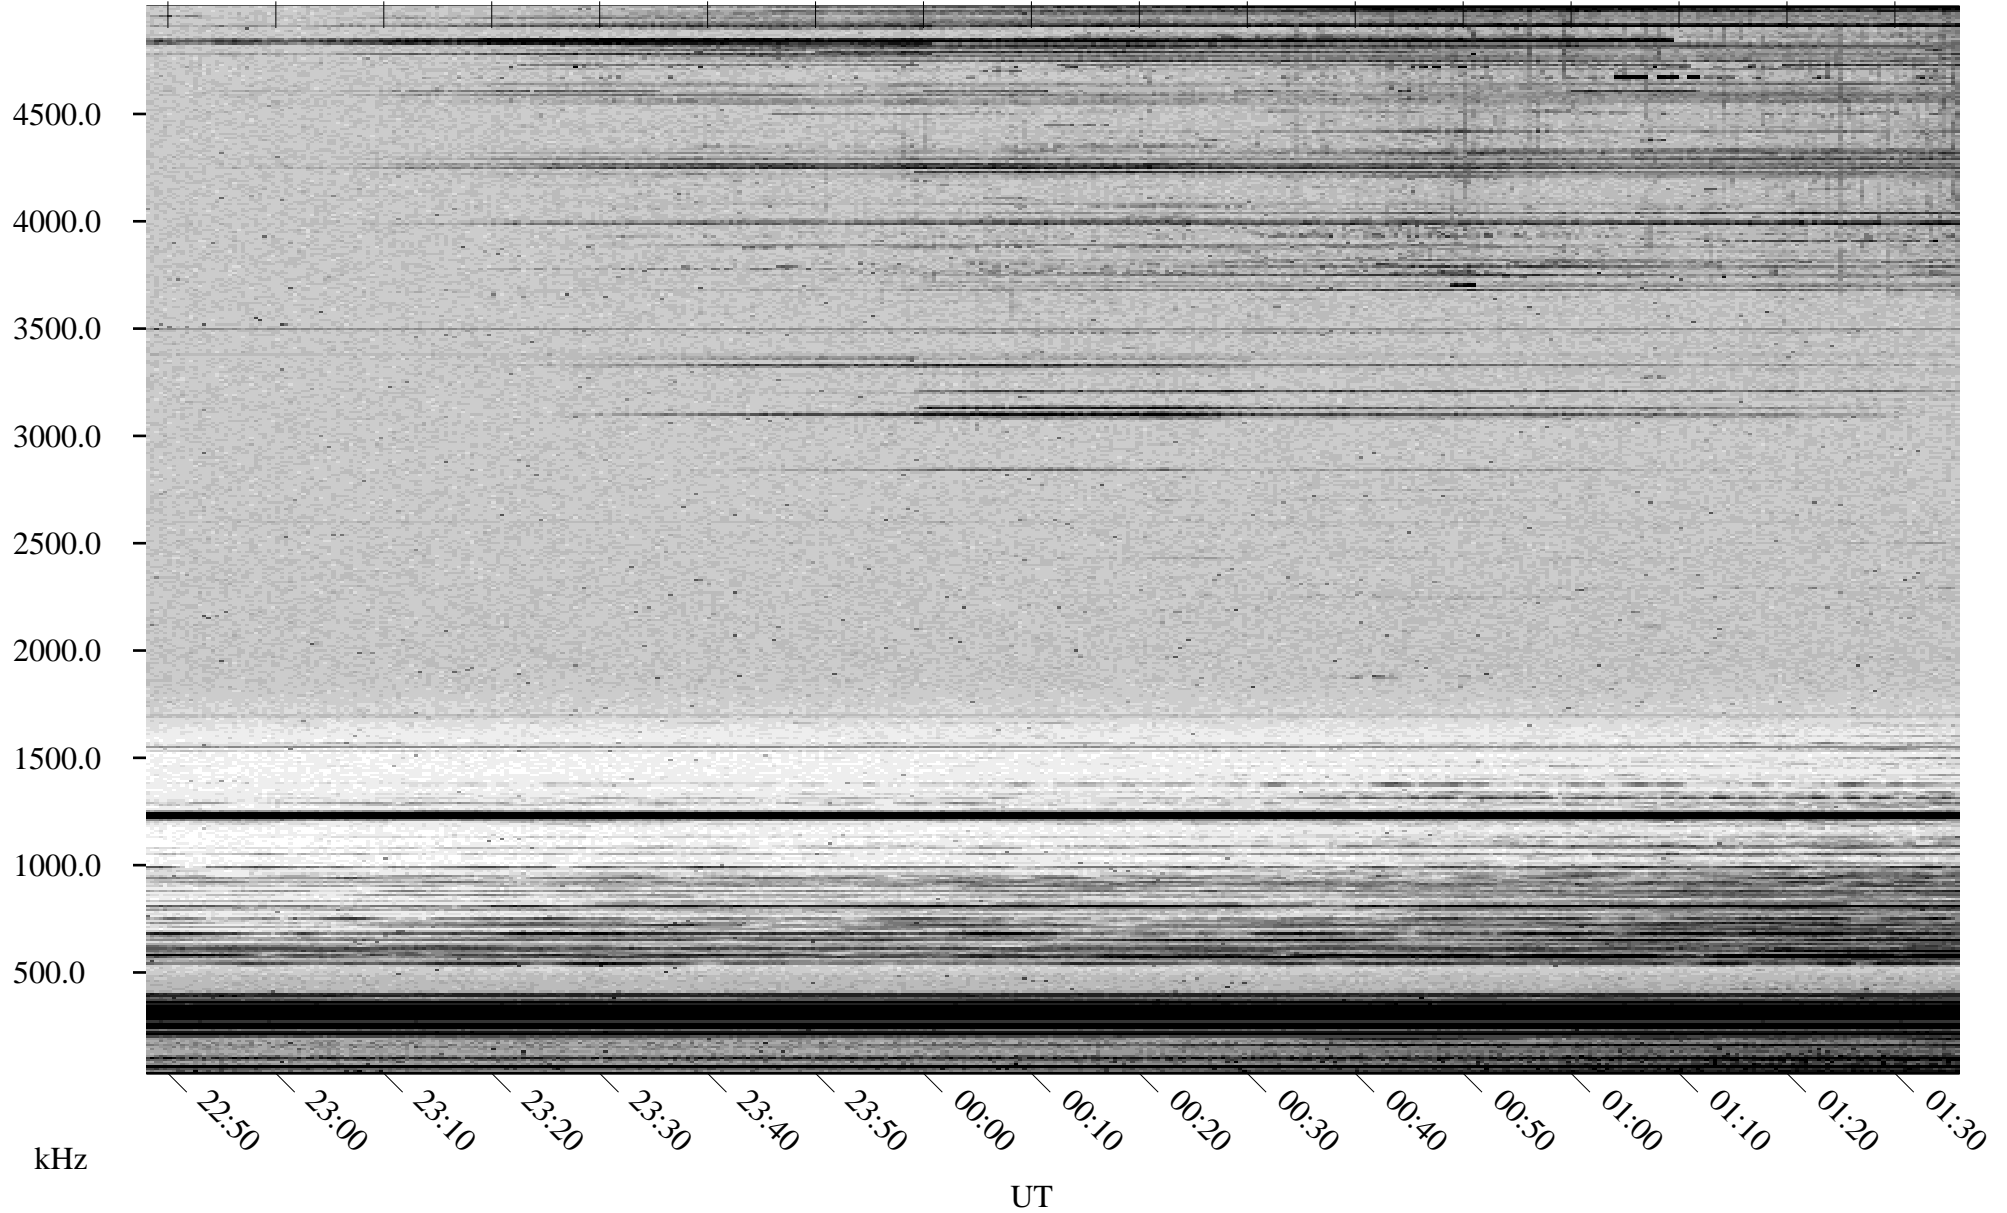

03/30/2002 Churchill, Manitoba

Linear Scale Black = 161 White = 15

ch02089l.r00m max_12

Page 1

03/30/2002 Churchill, Manitoba

Linear Scale Black = 161 White = 15

ch02089l.r00m max_12

Page 2

03/31/2002 Churchill, Manitoba

Linear Scale Black = 161 White = 15

ch02089l.r00m max_12

Page 3

03/31/2002 Churchill, Manitoba

Linear Scale Black = 161 White = 15

ch02089l.r00m max_12

Page 4

03/31/2002 Churchill, Manitoba

Linear Scale Black = 161 White = 15

ch02089l.r00m max_12

03/31/2002 Churchill, Manitoba

Linear Scale Black = 161 White = 15

ch02089l.r00m max_12

Page 6

03/31/2002 Churchill, Manitoba

Linear Scale Black = 161 White = 15

ch02089l.r00m max_12

Page 7

03/31/2002 Churchill, Manitoba

Linear Scale Black = 161 White = 15

ch02089l.r00m max_12

Page 8