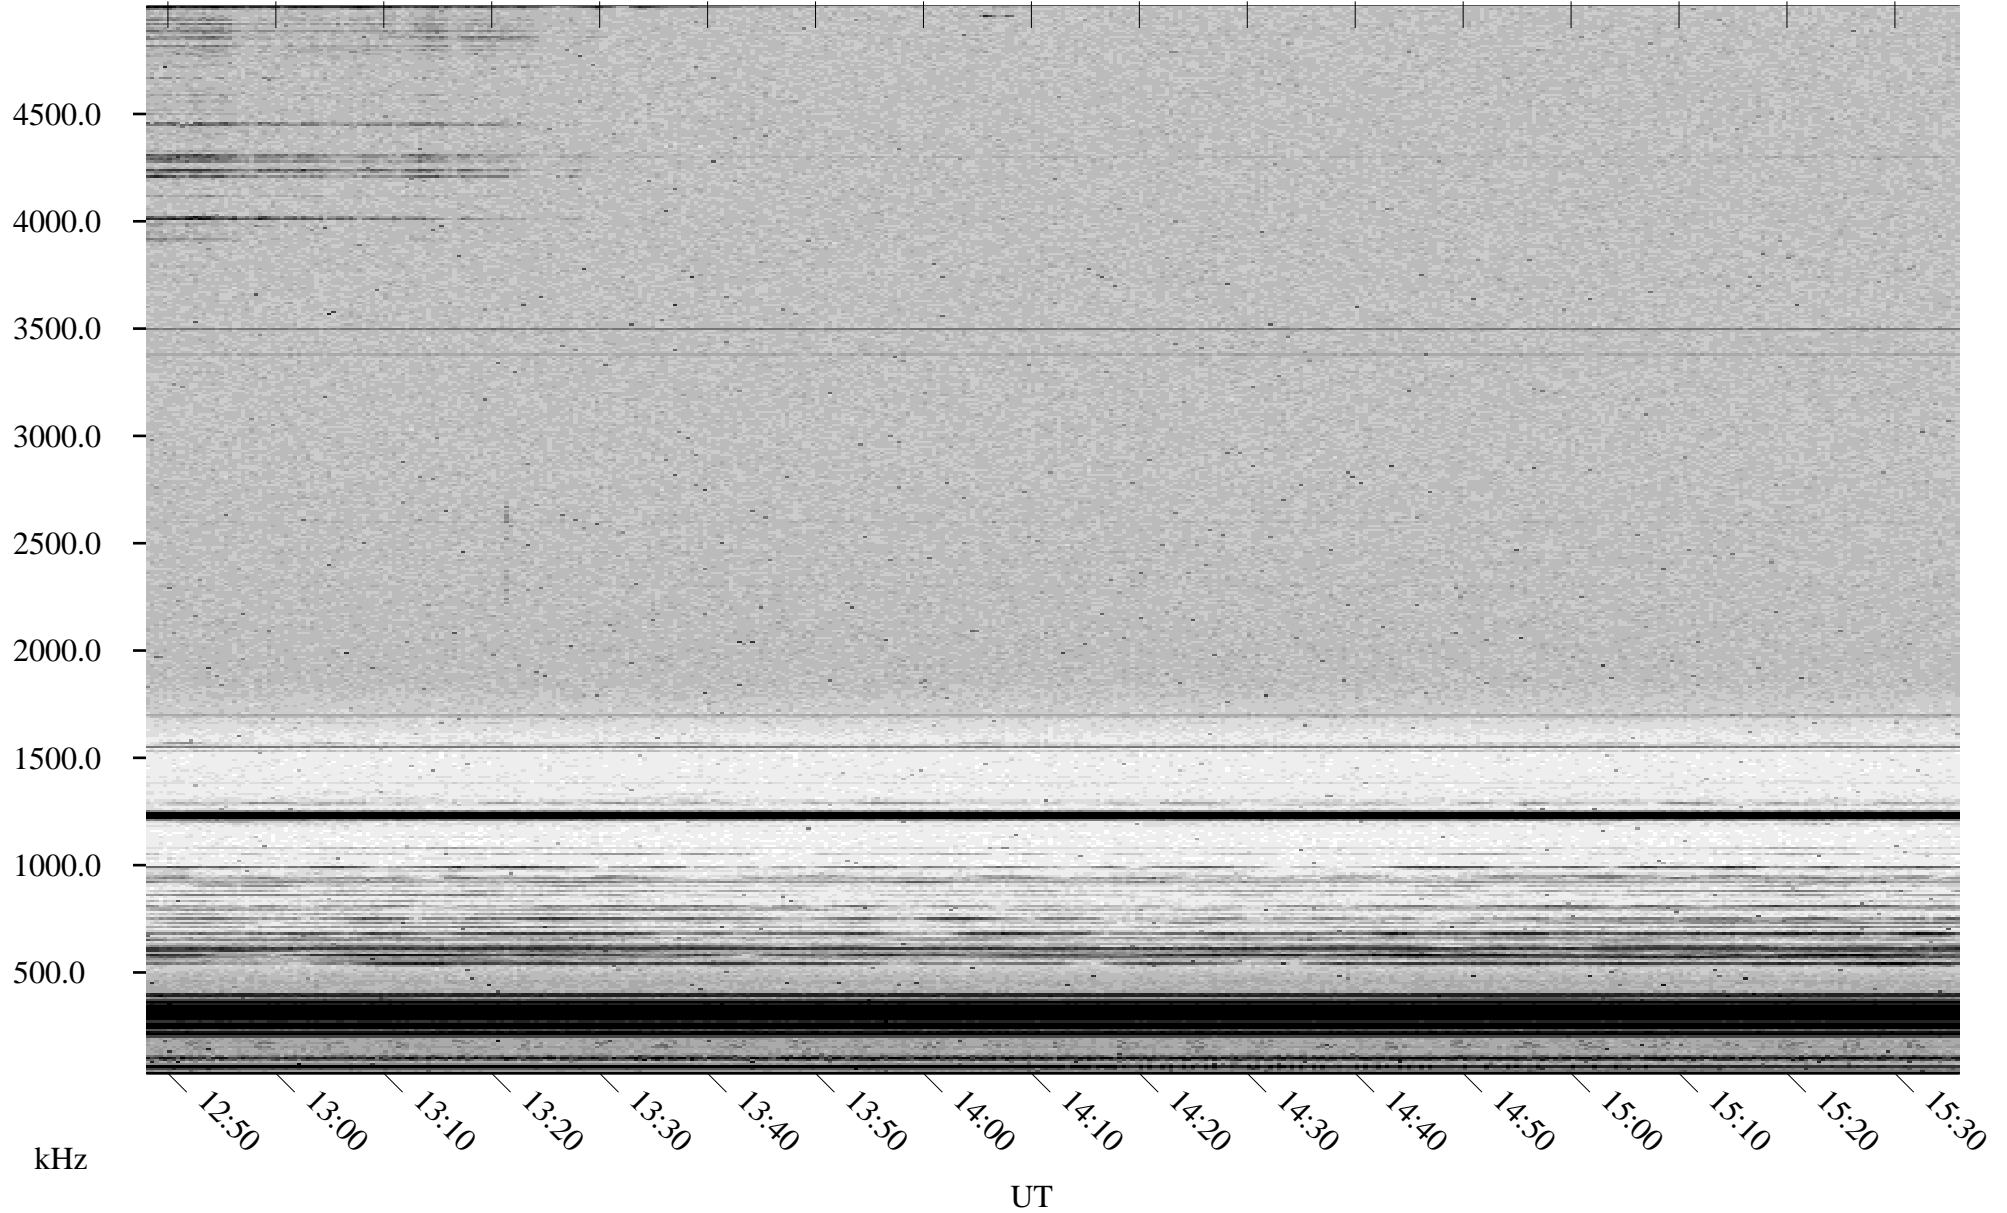

03/30/2002 Churchill, Manitoba

Linear Scale Black = 161 White = 15

ch02089l.r00m max_12

Page 1

03/30/2002 Churchill, Manitoba

Linear Scale Black = 161 White = 15

ch02089l.r00m max_12

Page 2

03/31/2002 Churchill, Manitoba

Linear Scale Black = 161 White = 15

ch02089l.r00m max_12

Page 3

03/31/2002 Churchill, Manitoba

Linear Scale Black = 161 White = 15

ch02089l.r00m max_12

Page 4

03/31/2002 Churchill, Manitoba

Linear Scale Black = 161 White = 15

ch02089l.r00m max_12

03/31/2002 Churchill, Manitoba

Linear Scale Black = 161 White = 15

ch02089l.r00m max_12

Page 6

03/31/2002 Churchill, Manitoba

Linear Scale Black = 161 White = 15

ch02089l.r00m max_12

Page 7

03/31/2002 Churchill, Manitoba

Linear Scale Black = 161 White = 15

ch02089l.r00m max_12

Page 8