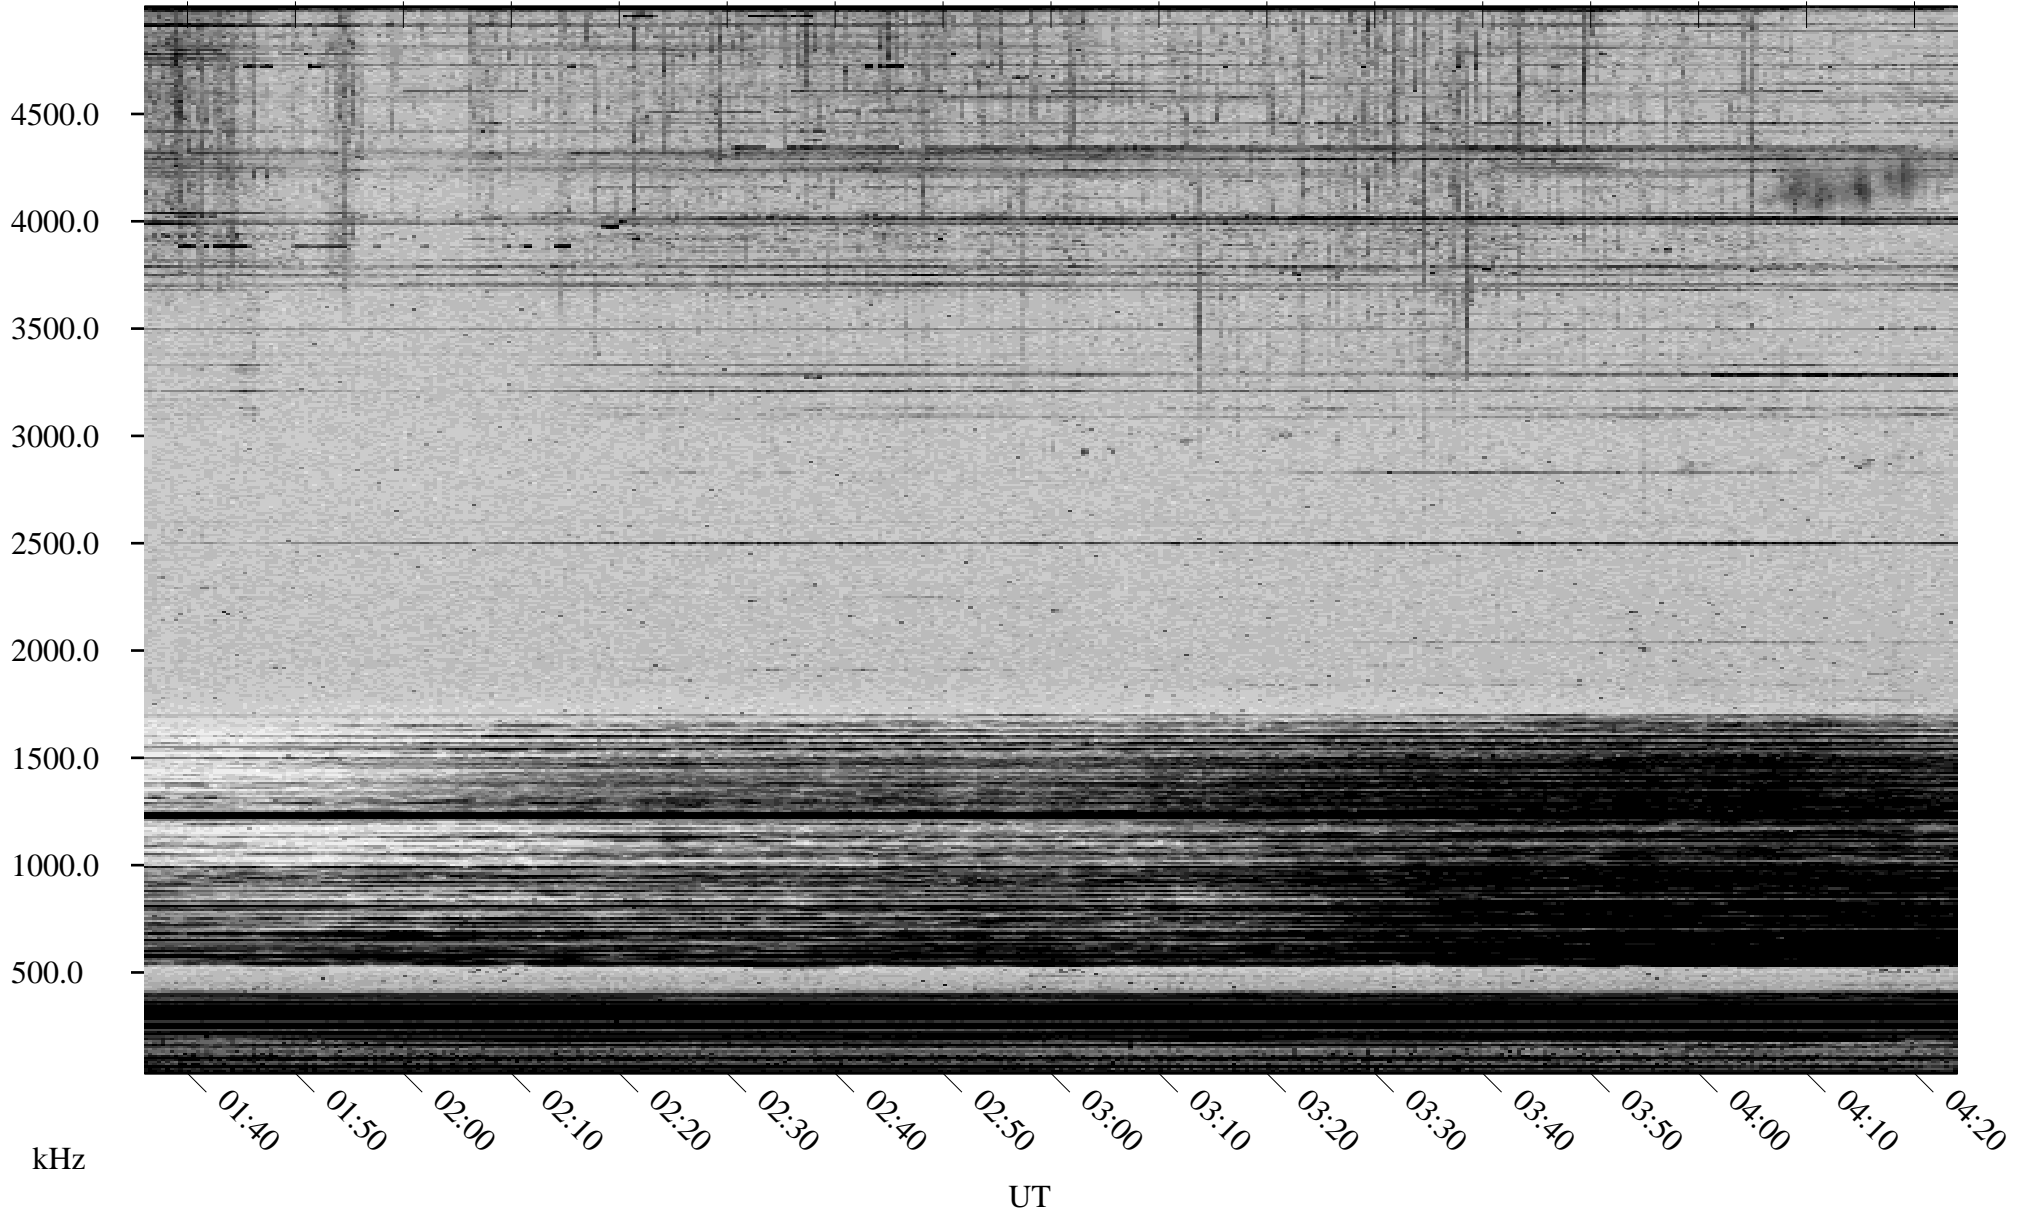

03/30/2002 Churchill, Manitoba

Linear Scale Black = 161 White = 15

ch02089l.r00m max_12

Page 1

03/30/2002 Churchill, Manitoba

Linear Scale Black = 161 White = 15

ch02089l.r00m max_12

Page 2

03/31/2002 Churchill, Manitoba

Linear Scale Black = 161 White = 15

ch02089l.r00m max_12

Page 3

03/31/2002 Churchill, Manitoba

Linear Scale Black = 161 White = 15

ch02089l.r00m max_12

Page 4

03/31/2002 Churchill, Manitoba

Linear Scale Black = 161 White = 15

ch02089l.r00m max_12

03/31/2002 Churchill, Manitoba

Linear Scale Black = 161 White = 15

ch02089l.r00m max_12

Page 6

03/31/2002 Churchill, Manitoba

Linear Scale Black = 161 White = 15

ch02089l.r00m max_12

Page 7

03/31/2002 Churchill, Manitoba

Linear Scale Black = 161 White = 15

ch02089l.r00m max_12

Page 8