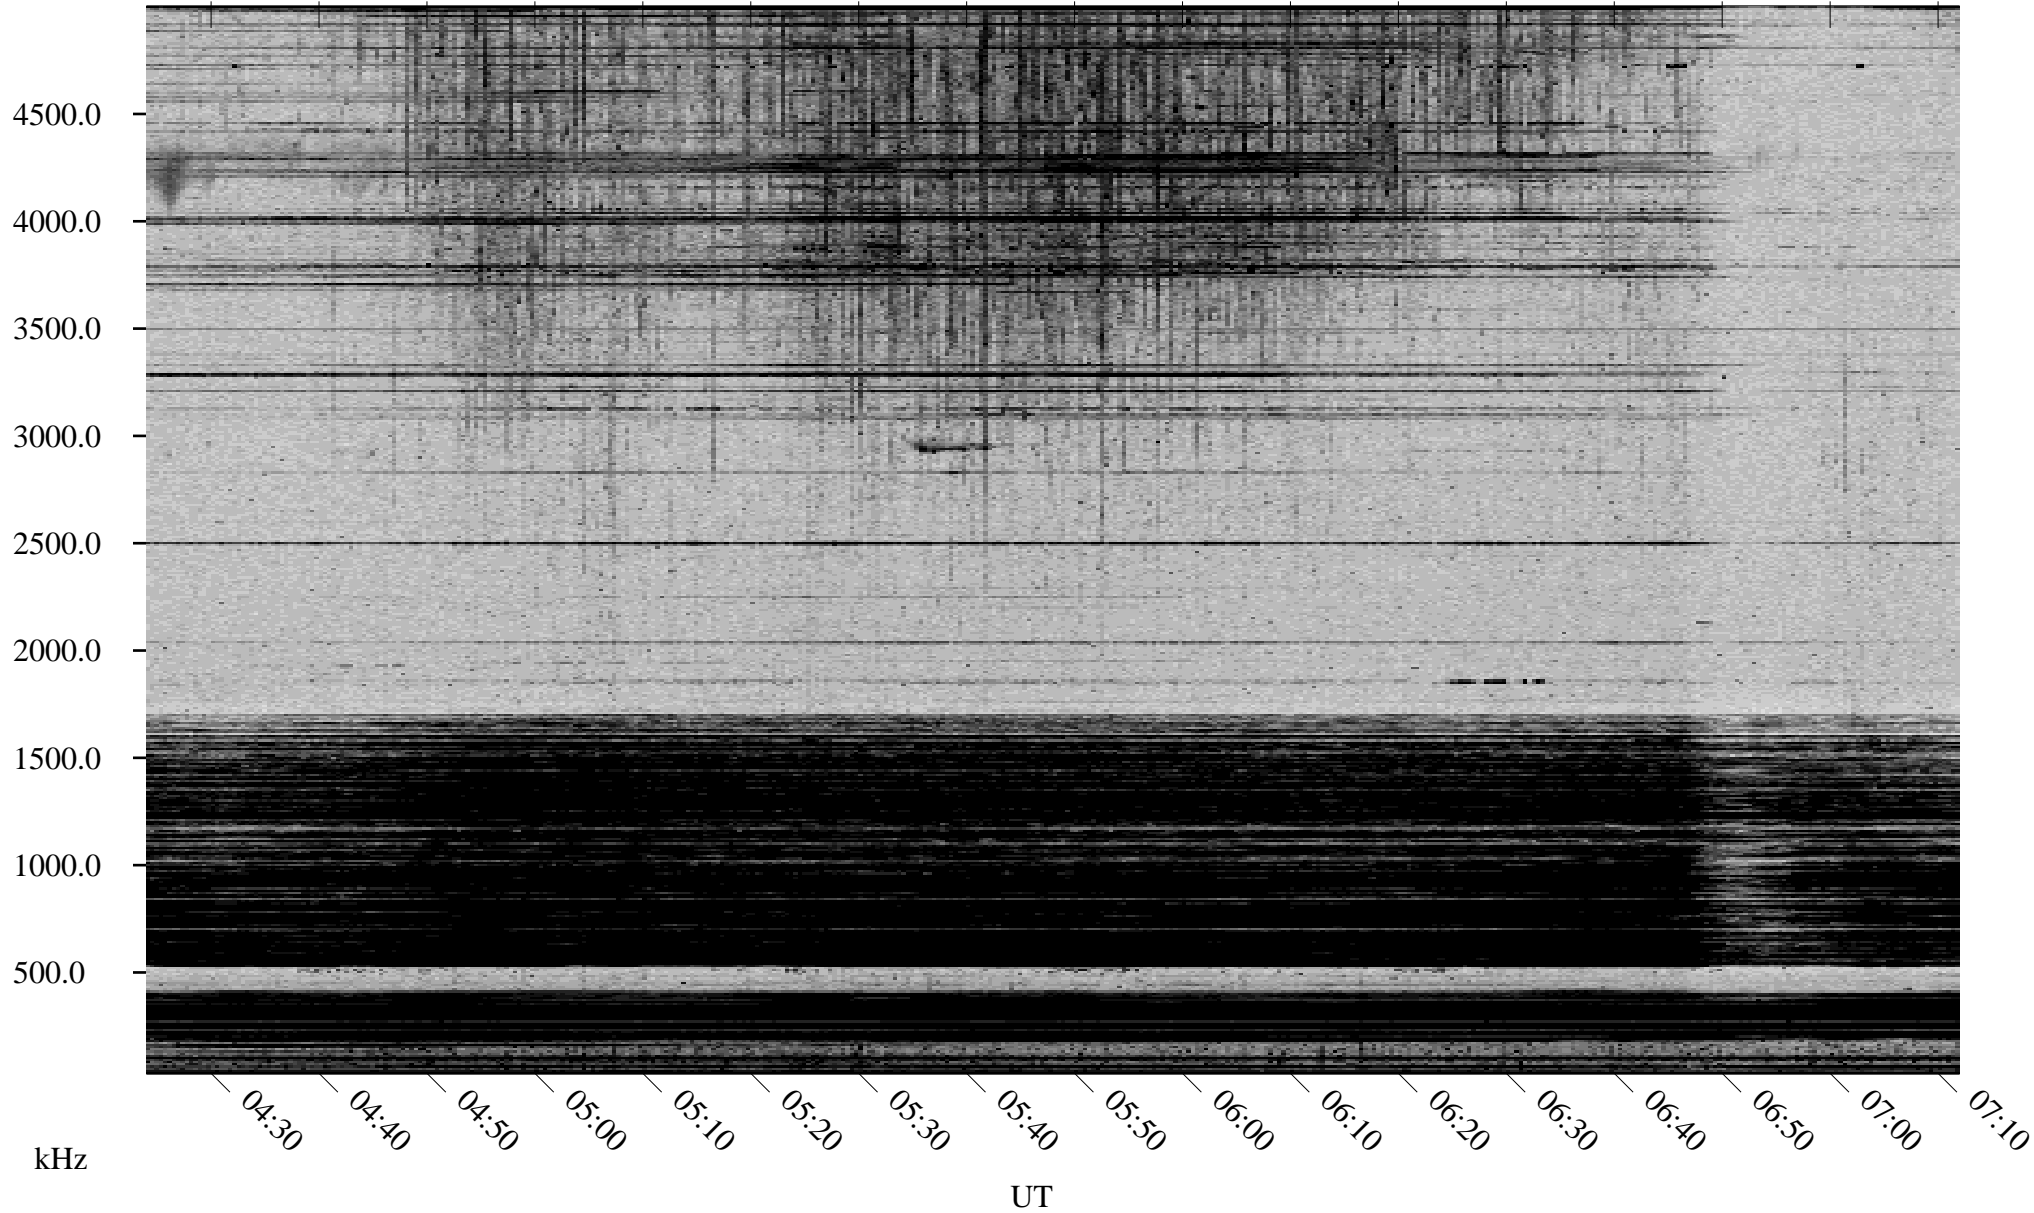

03/30/2002 Churchill, Manitoba

Linear Scale Black = 161 White = 15

ch02089l.r00m max_12

Page 1

03/30/2002 Churchill, Manitoba

Linear Scale Black = 161 White = 15

ch02089l.r00m max_12

Page 2

03/31/2002 Churchill, Manitoba

Linear Scale Black = 161 White = 15

ch02089l.r00m max_12

Page 3

03/31/2002 Churchill, Manitoba

Linear Scale Black = 161 White = 15

ch02089l.r00m max_12

Page 4

03/31/2002 Churchill, Manitoba

Linear Scale Black = 161 White = 15

ch02089l.r00m max_12

03/31/2002 Churchill, Manitoba

Linear Scale Black = 161 White = 15

ch02089l.r00m max_12

Page 6

03/31/2002 Churchill, Manitoba

Linear Scale Black = 161 White = 15

ch02089l.r00m max_12

Page 7

03/31/2002 Churchill, Manitoba

Linear Scale Black = 161 White = 15

ch02089l.r00m max_12

Page 8