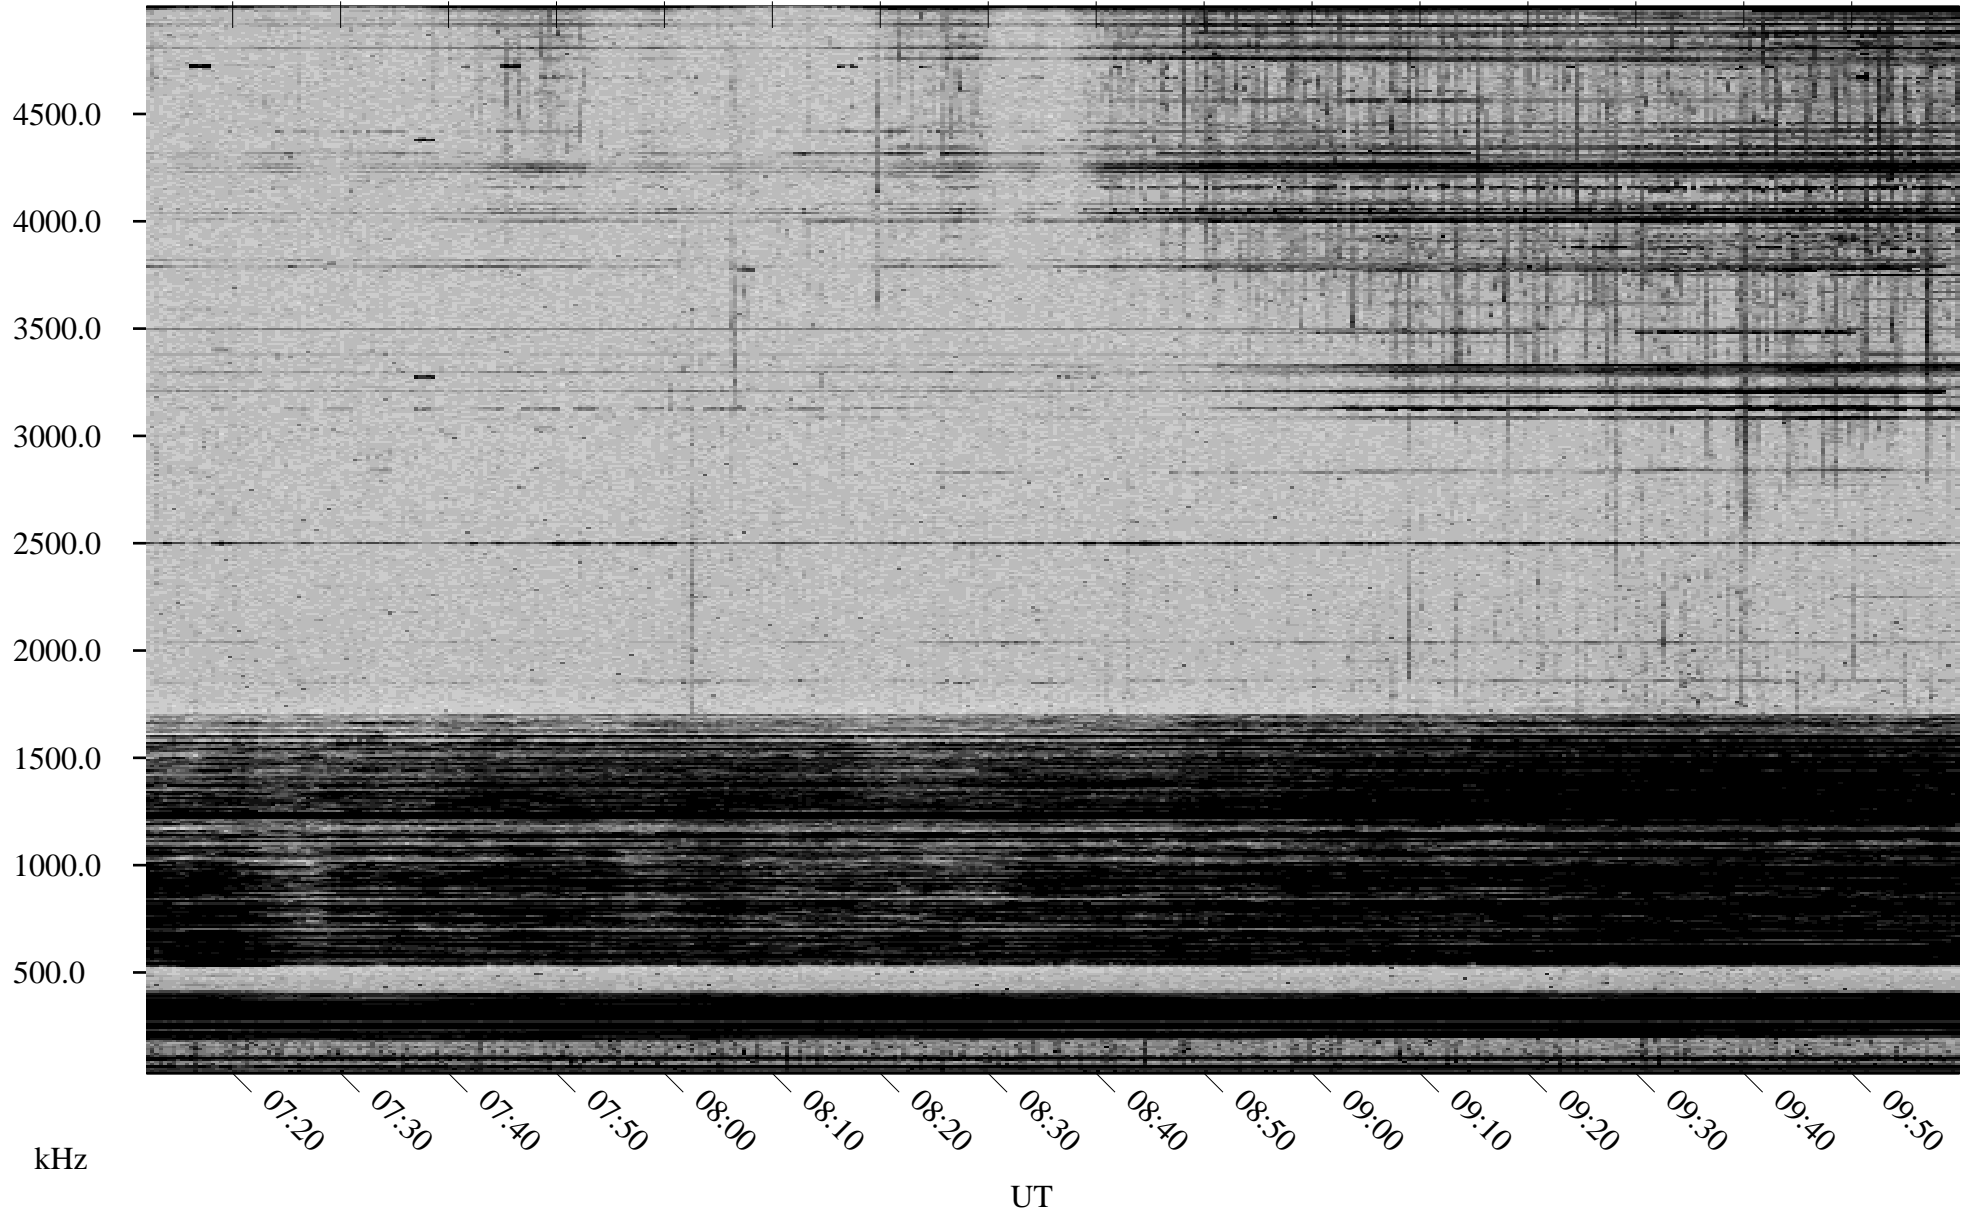

03/30/2002 Churchill, Manitoba

Linear Scale Black = 161 White = 15

ch02089l.r00m max_12

Page 1

03/30/2002 Churchill, Manitoba

Linear Scale Black = 161 White = 15

ch02089l.r00m max_12

Page 2

03/31/2002 Churchill, Manitoba

Linear Scale Black = 161 White = 15

ch02089l.r00m max_12

Page 3

03/31/2002 Churchill, Manitoba

Linear Scale Black = 161 White = 15

ch02089l.r00m max_12

Page 4

03/31/2002 Churchill, Manitoba

Linear Scale Black = 161 White = 15

ch02089l.r00m max_12

03/31/2002 Churchill, Manitoba

Linear Scale Black = 161 White = 15

ch02089l.r00m max_12

Page 6

03/31/2002 Churchill, Manitoba

Linear Scale Black = 161 White = 15

ch02089l.r00m max_12

Page 7

03/31/2002 Churchill, Manitoba

Linear Scale Black = 161 White = 15

ch02089l.r00m max_12

Page 8