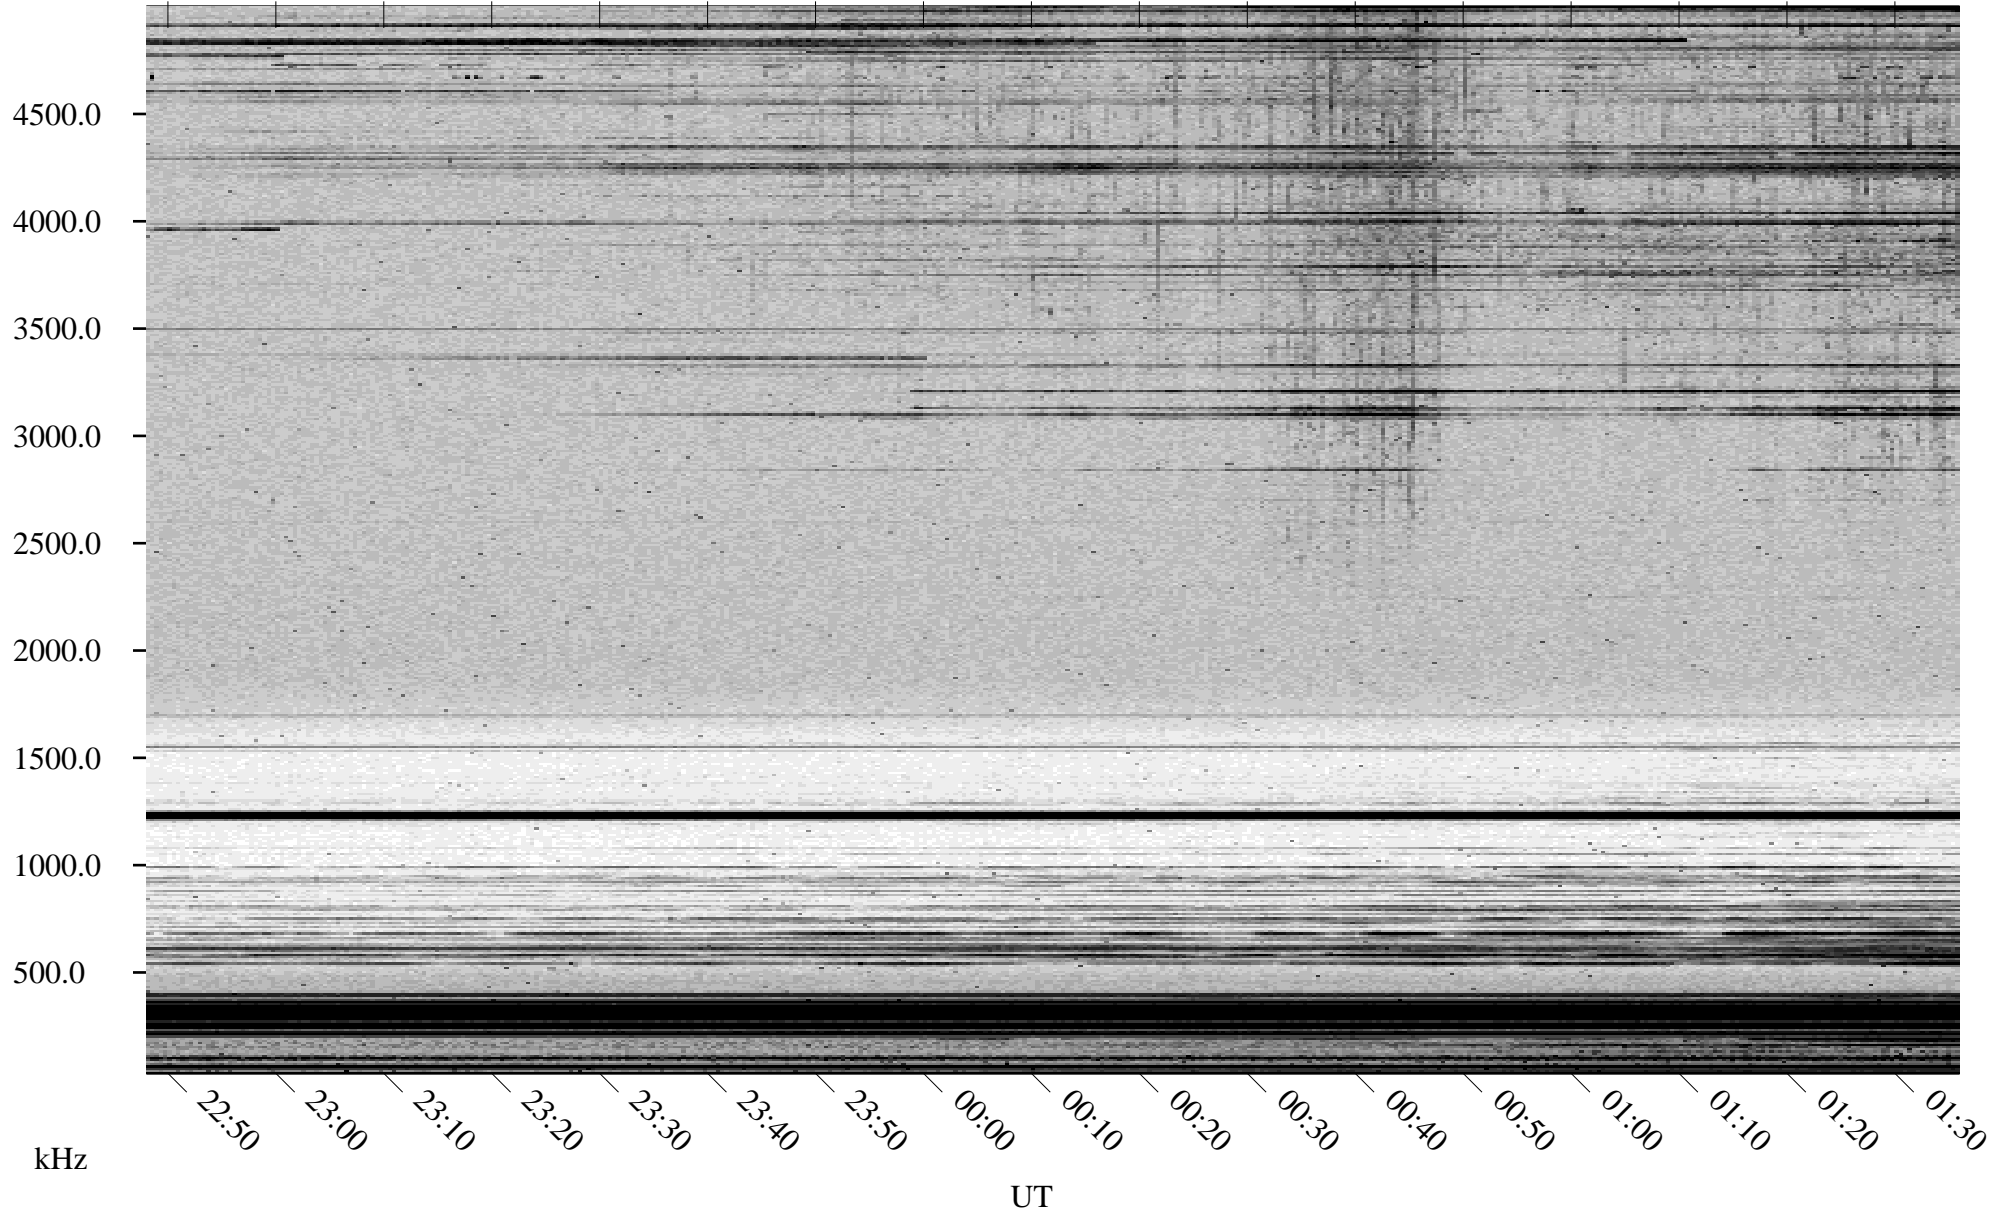

03/31/2002 Churchill, Manitoba

Linear Scale Black = 161 White = 15

ch02090l.r00m max_12

Page 1

03/31/2002 Churchill, Manitoba

Linear Scale Black = 161 White = 15

ch02090l.r00m max_12

Page 2

04/01/2002 Churchill, Manitoba

Linear Scale Black = 161 White = 15

ch02090l.r00m max_12

Page 3

04/01/2002 Churchill, Manitoba

Linear Scale Black = 161 White = 15

ch02090l.r00m max_12

Page 4

04/01/2002 Churchill, Manitoba

Linear Scale Black = 161 White = 15

ch02090l.r00m max_12

Page 5

04/01/2002 Churchill, Manitoba

Linear Scale Black = 161 White = 15

ch02090l.r00m max_12

Page 6

04/01/2002 Churchill, Manitoba

Linear Scale Black = 161 White = 15

ch02090l.r00m max_12

Page 7

04/01/2002 Churchill, Manitoba

Linear Scale Black = 161 White = 15

ch02090l.r00m max_12