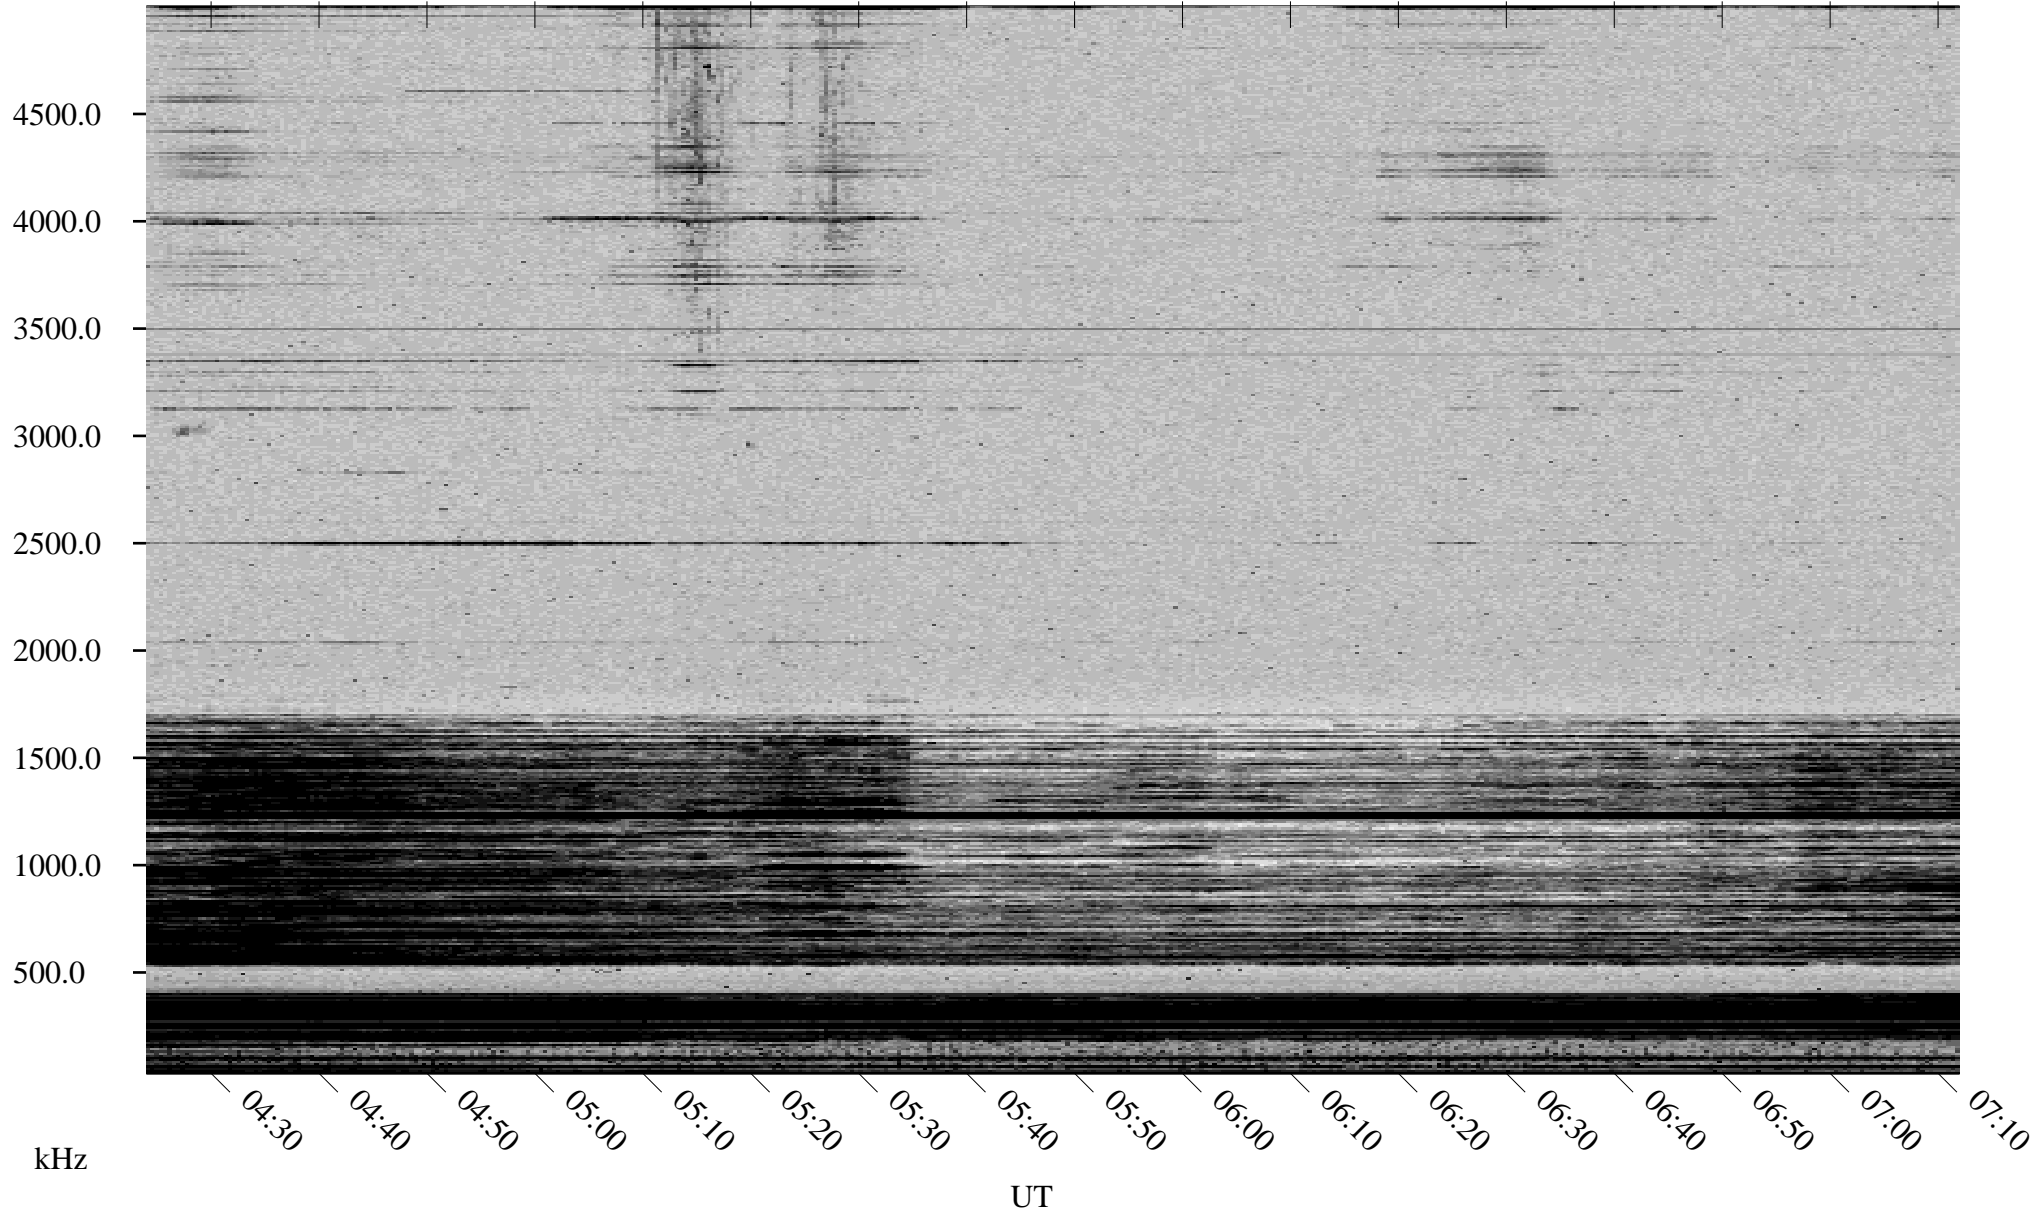

03/31/2002 Churchill, Manitoba

Linear Scale Black = 161 White = 15

ch02090l.r00m max_12

Page 1

03/31/2002 Churchill, Manitoba

Linear Scale Black = 161 White = 15

ch02090l.r00m max_12

Page 2

04/01/2002 Churchill, Manitoba

Linear Scale Black = 161 White = 15

ch02090l.r00m max_12

Page 3

04/01/2002 Churchill, Manitoba

Linear Scale Black = 161 White = 15

ch02090l.r00m max_12

Page 4

04/01/2002 Churchill, Manitoba

Linear Scale Black = 161 White = 15

ch02090l.r00m max_12

Page 5

04/01/2002 Churchill, Manitoba

Linear Scale Black = 161 White = 15

ch02090l.r00m max_12

Page 6

04/01/2002 Churchill, Manitoba

Linear Scale Black = 161 White = 15

ch02090l.r00m max_12

Page 7

04/01/2002 Churchill, Manitoba

Linear Scale Black = 161 White = 15

ch02090l.r00m max_12