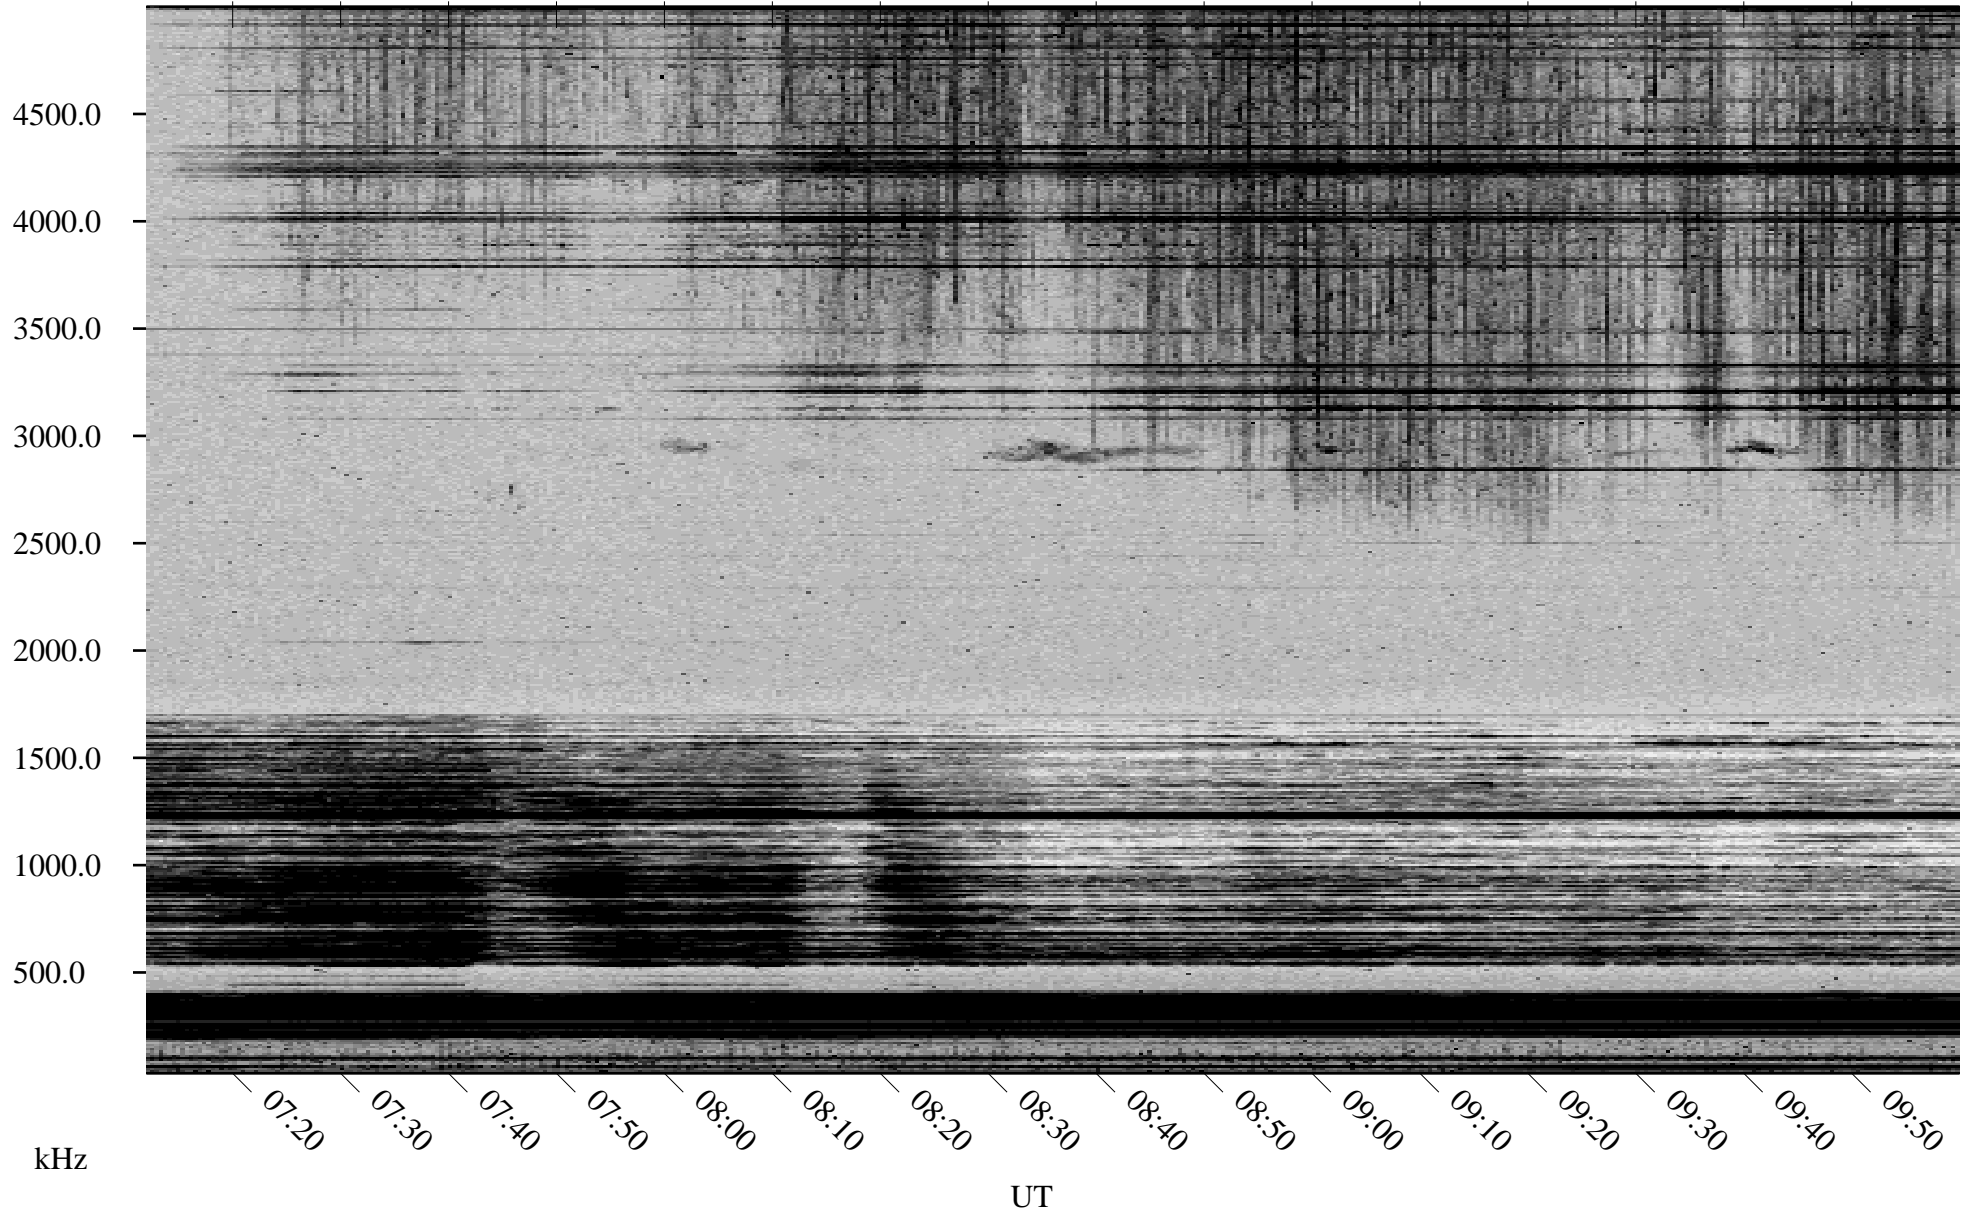

03/31/2002 Churchill, Manitoba

Linear Scale Black = 161 White = 15

ch02090l.r00m max_12

Page 1

03/31/2002 Churchill, Manitoba

Linear Scale Black = 161 White = 15

ch02090l.r00m max_12

Page 2

04/01/2002 Churchill, Manitoba

Linear Scale Black = 161 White = 15

ch02090l.r00m max_12

Page 3

04/01/2002 Churchill, Manitoba

Linear Scale Black = 161 White = 15

ch02090l.r00m max_12

Page 4

04/01/2002 Churchill, Manitoba

Linear Scale Black = 161 White = 15

ch02090l.r00m max_12

Page 5

04/01/2002 Churchill, Manitoba

Linear Scale Black = 161 White = 15

ch02090l.r00m max_12

Page 6

04/01/2002 Churchill, Manitoba

Linear Scale Black = 161 White = 15

ch02090l.r00m max_12

Page 7

04/01/2002 Churchill, Manitoba

Linear Scale Black = 161 White = 15

ch02090l.r00m max_12