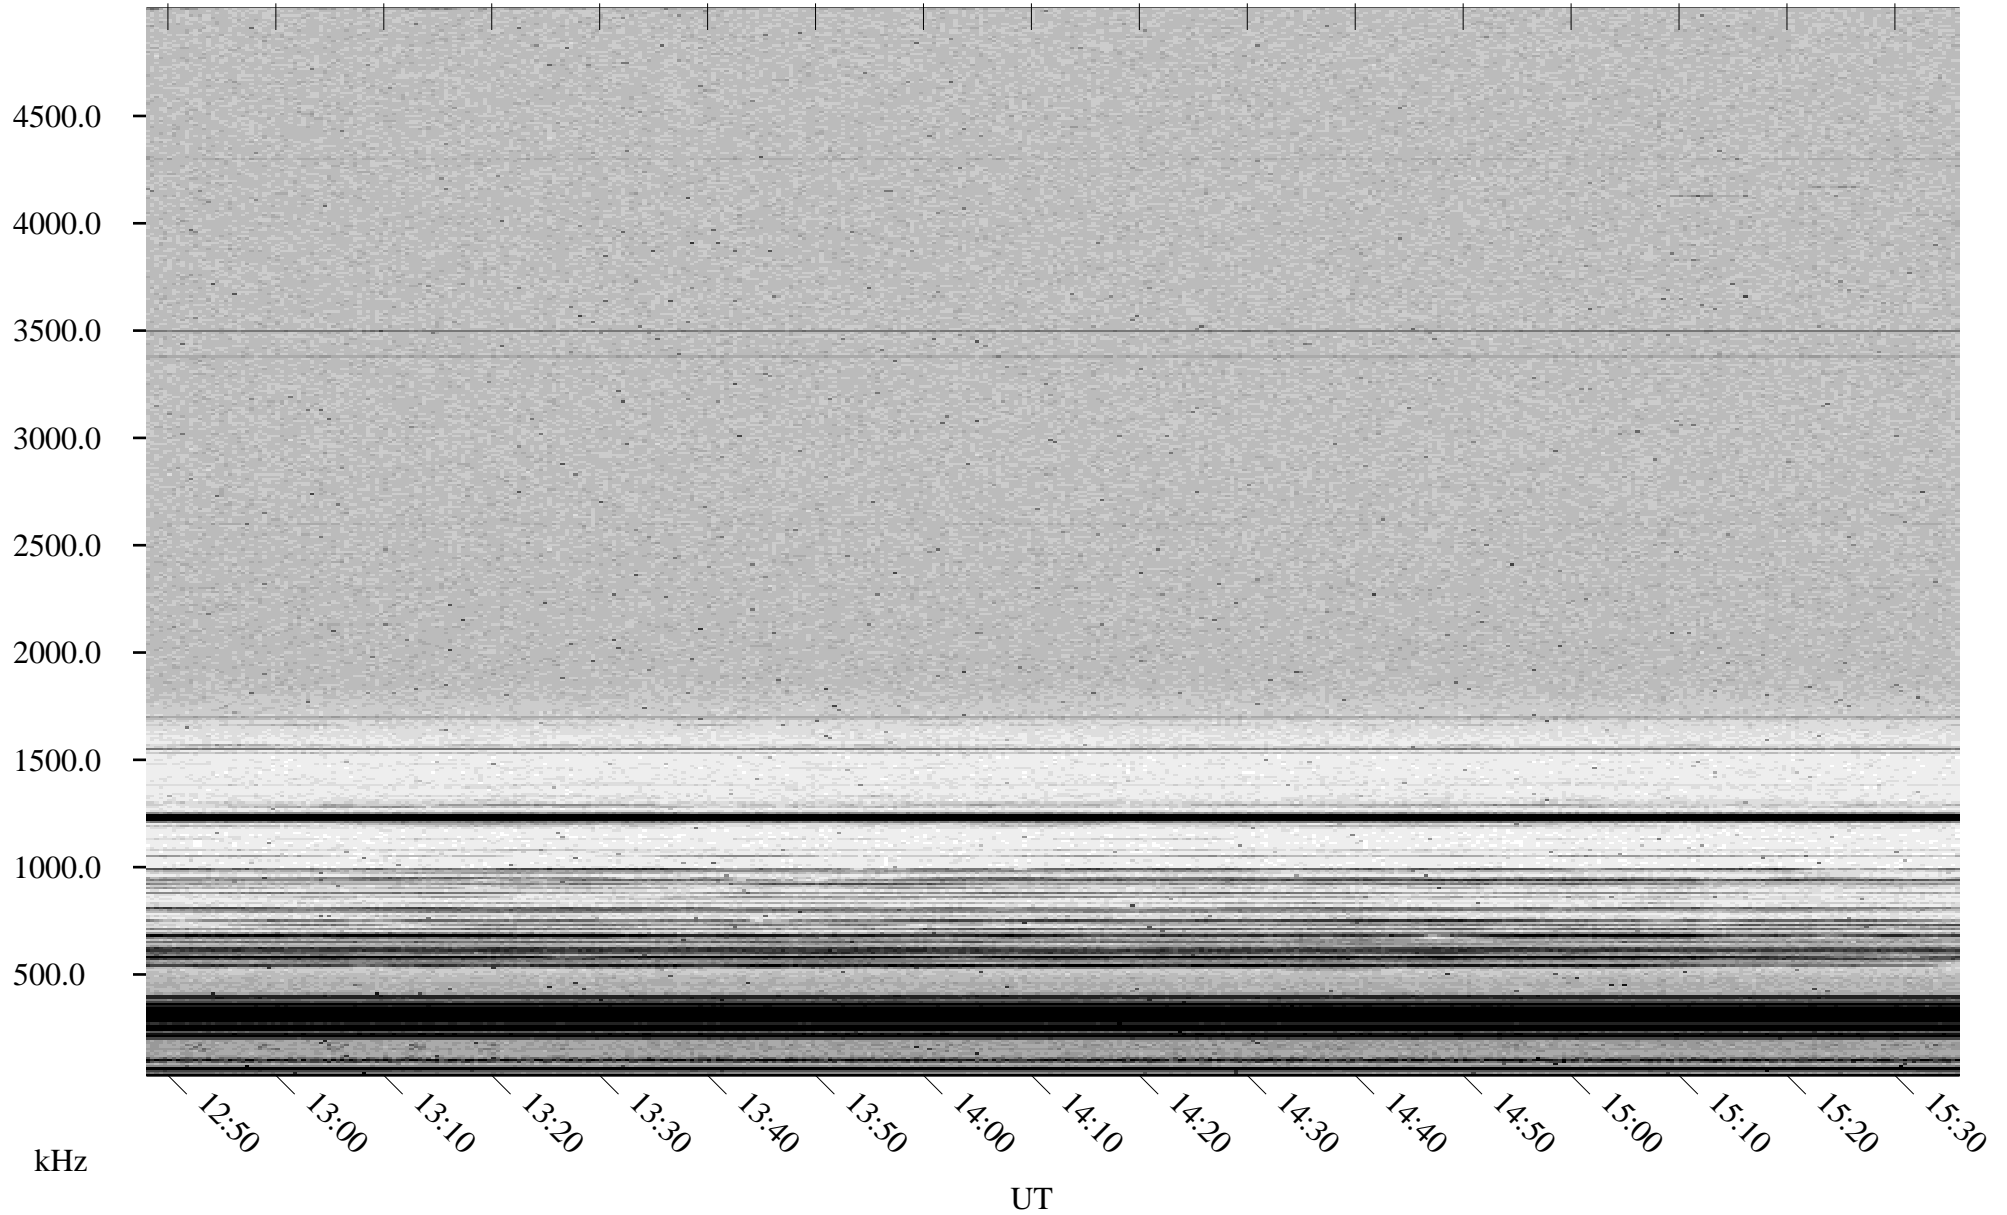

04/01/2002 Churchill, Manitoba

Linear Scale Black = 161 White = 15

ch02090l.r00m max_12

Page 3

04/01/2002 Churchill, Manitoba

Linear Scale Black = 161 White = 15

ch02090l.r00m max_12

Page 4

04/01/2002 Churchill, Manitoba

Linear Scale Black = 161 White = 15

ch02090l.r00m max_12

Page 5

04/01/2002 Churchill, Manitoba

Linear Scale Black = 161 White = 15

ch02090l.r00m max_12

Page 6

04/01/2002 Churchill, Manitoba

Linear Scale Black = 161 White = 15

ch02090l.r00m max_12

Page 7

04/01/2002 Churchill, Manitoba

Linear Scale Black = 161 White = 15

ch02090l.r00m max_12