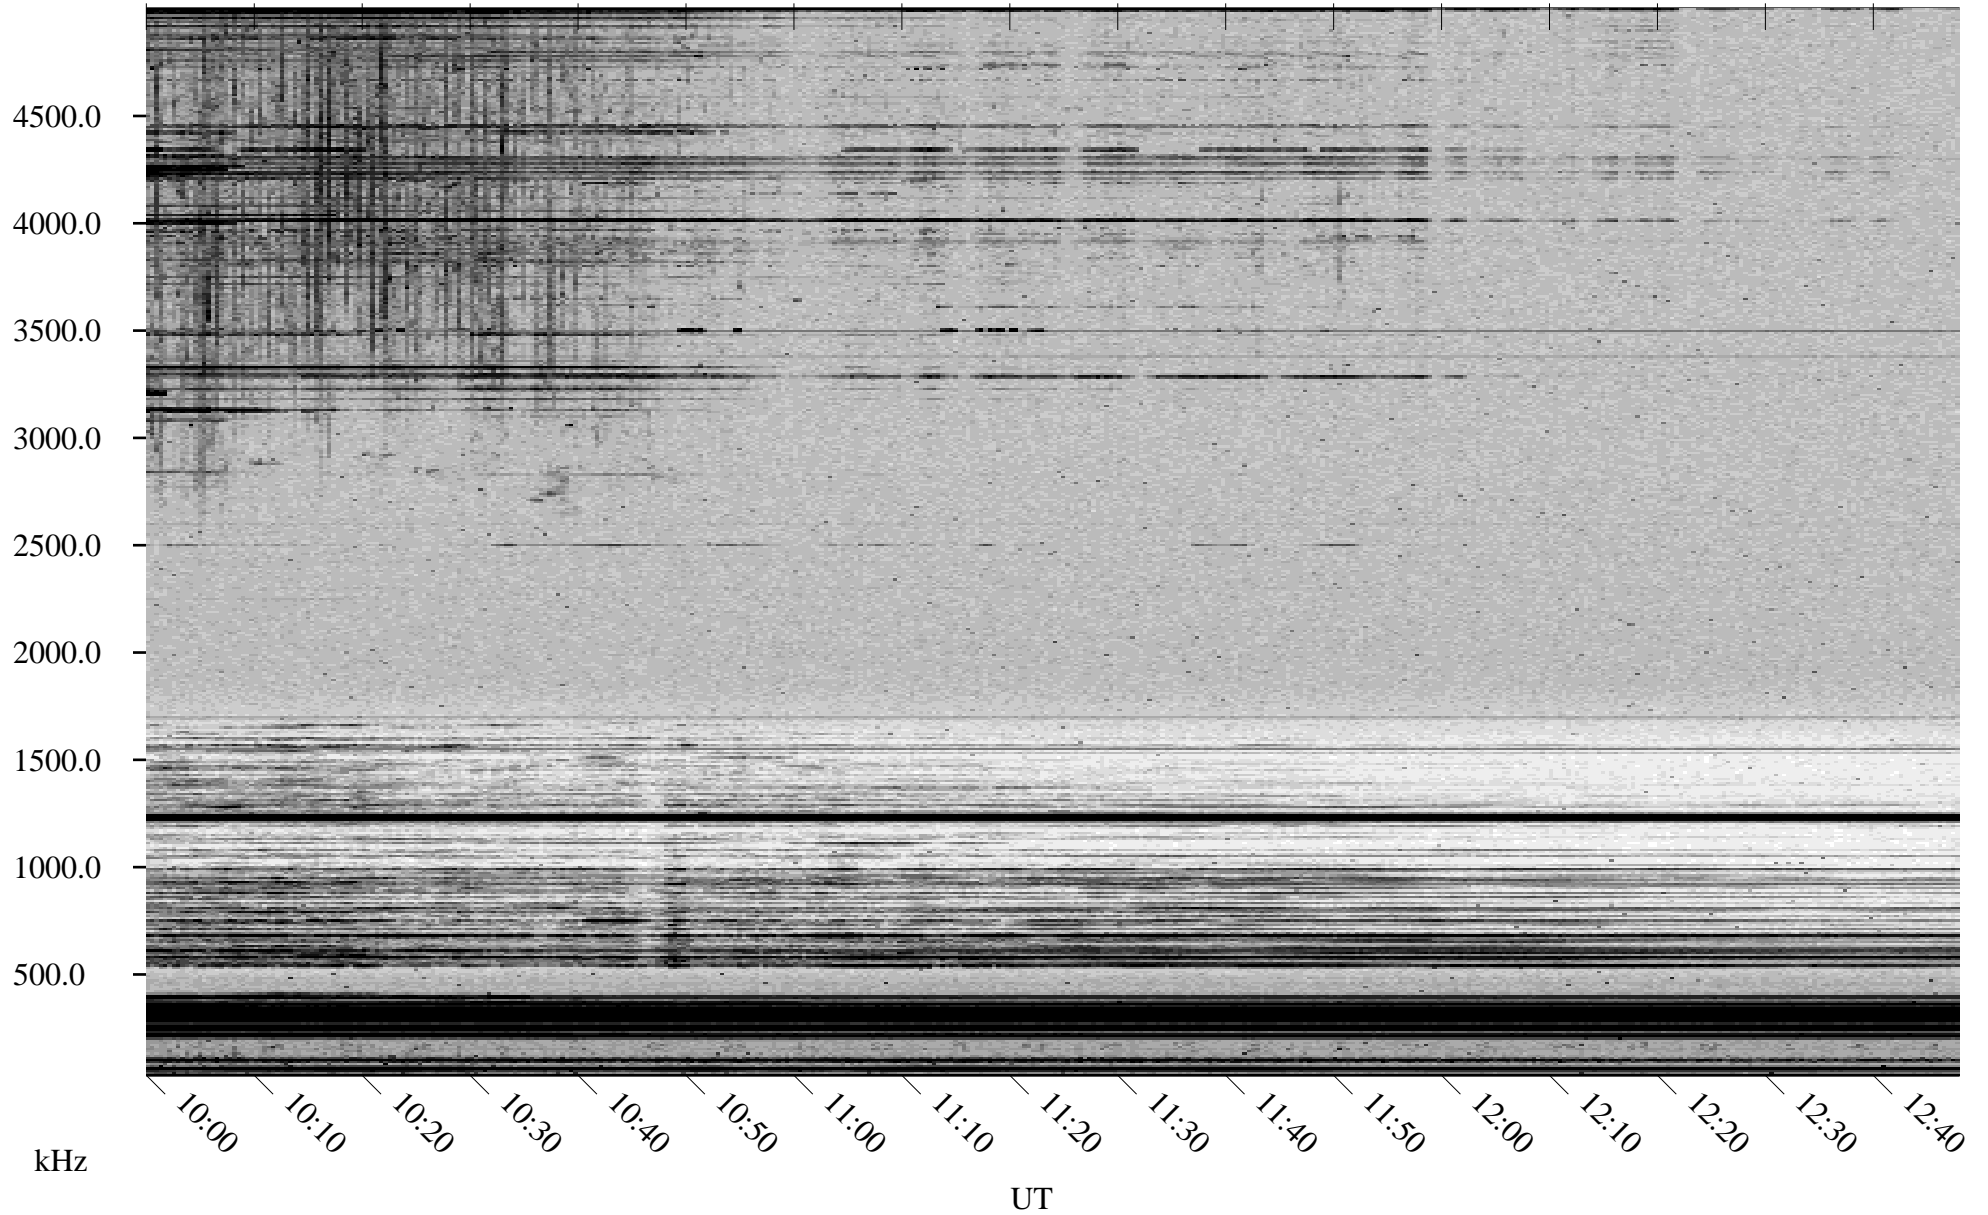

03/31/2002 Churchill, Manitoba

Linear Scale Black = 161 White = 15

ch02090l.r00m max_12

Page 1

03/31/2002 Churchill, Manitoba

Linear Scale Black = 161 White = 15

ch02090l.r00m max_12

Page 2

04/01/2002 Churchill, Manitoba

Linear Scale Black = 161 White = 15

ch02090l.r00m max_12

Page 3

04/01/2002 Churchill, Manitoba

Linear Scale Black = 161 White = 15

ch02090l.r00m max_12

Page 4

04/01/2002 Churchill, Manitoba

Linear Scale Black = 161 White = 15

ch02090l.r00m max_12

Page 5

04/01/2002 Churchill, Manitoba

Linear Scale Black = 161 White = 15

ch02090l.r00m max_12

Page 6

04/01/2002 Churchill, Manitoba

Linear Scale Black = 161 White = 15

ch02090l.r00m max_12

Page 7

04/01/2002 Churchill, Manitoba

Linear Scale Black = 161 White = 15

ch02090l.r00m max_12