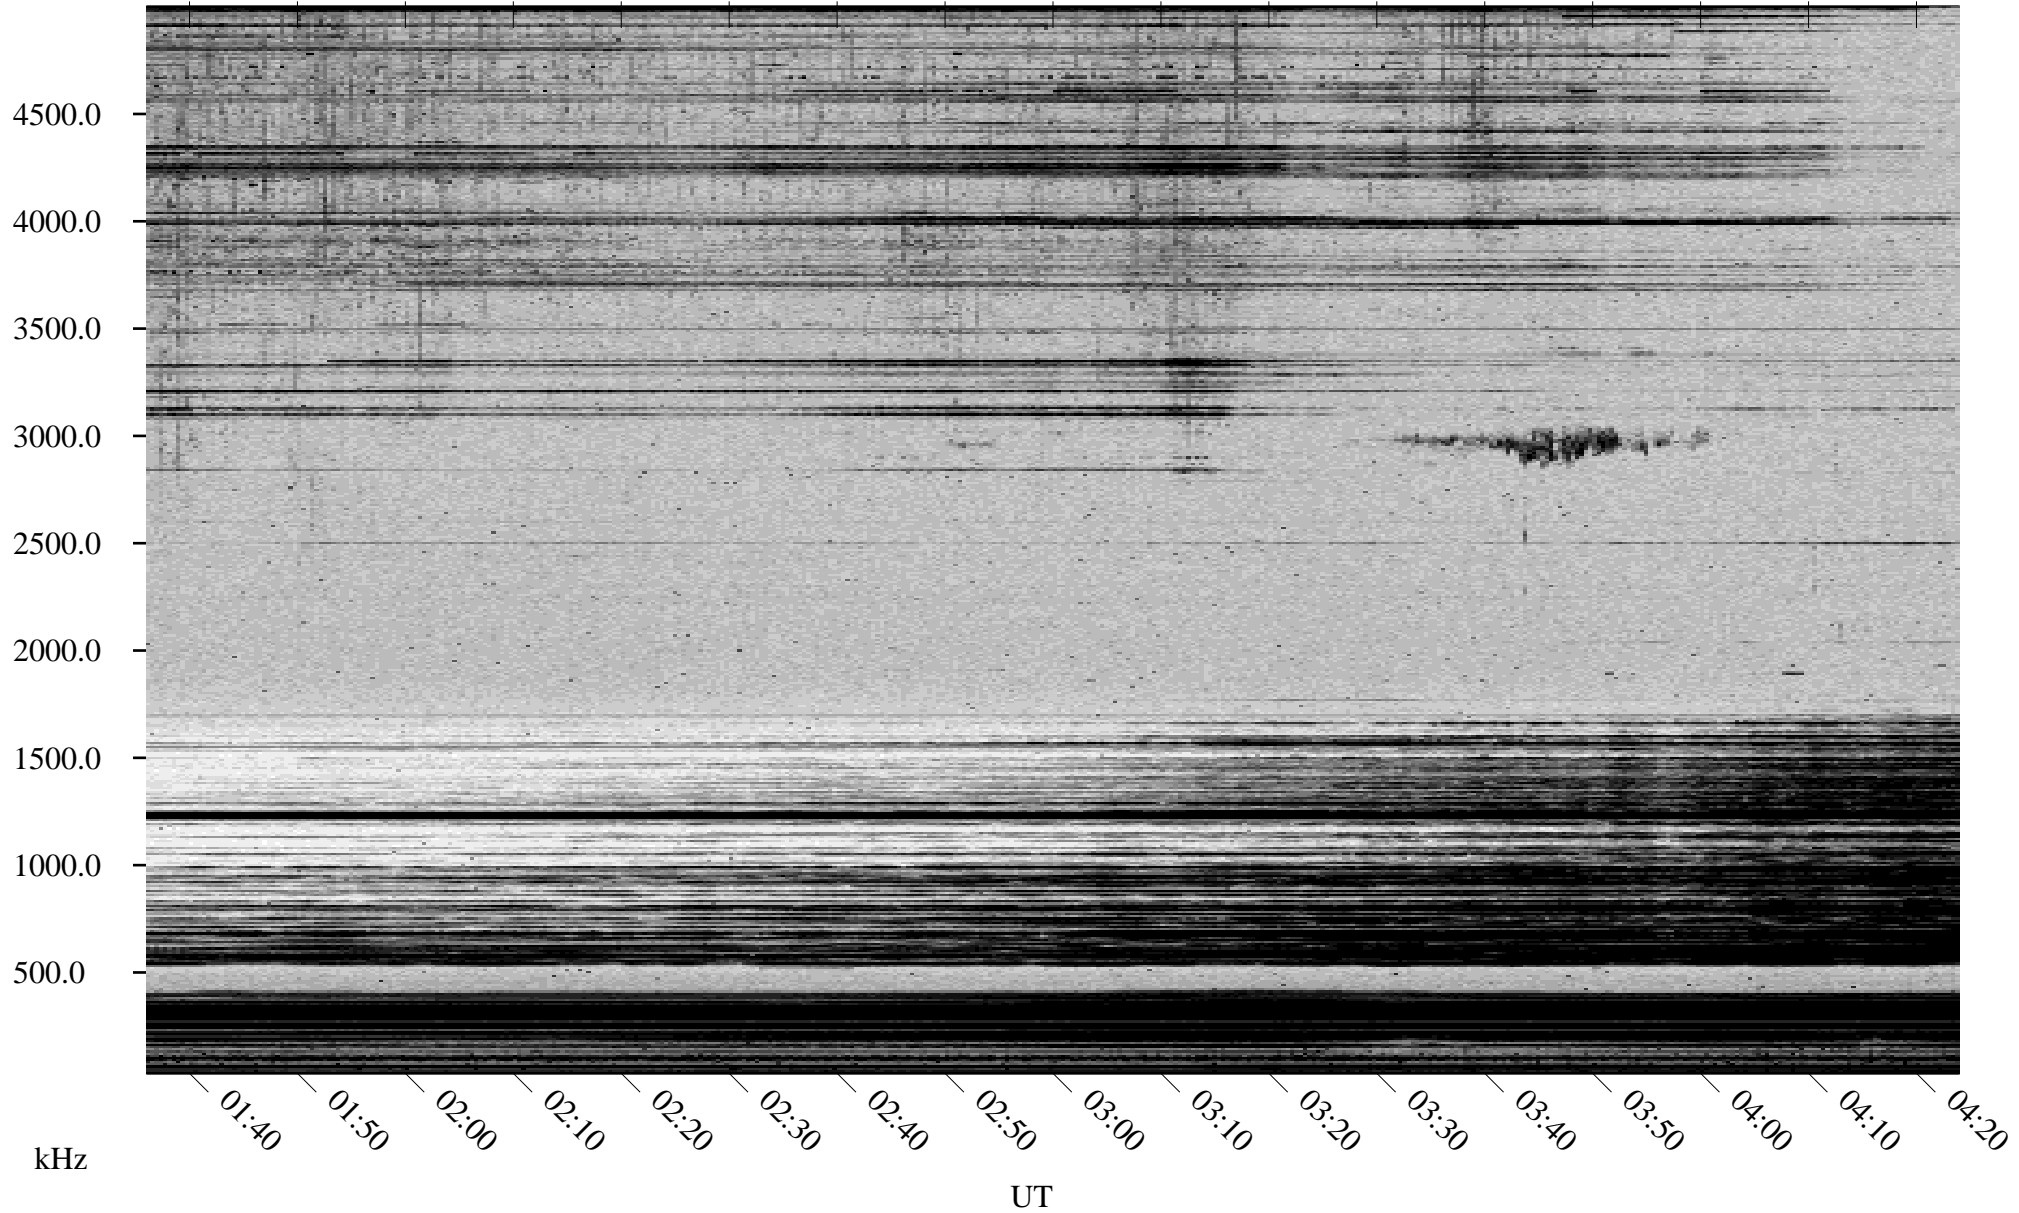

03/31/2002 Churchill, Manitoba

Linear Scale Black = 161 White = 15

ch02090l.r00m max_12

Page 1

03/31/2002 Churchill, Manitoba

Linear Scale Black = 161 White = 15

ch02090l.r00m max_12

Page 2

04/01/2002 Churchill, Manitoba

Linear Scale Black = 161 White = 15

ch02090l.r00m max_12

Page 3

04/01/2002 Churchill, Manitoba

Linear Scale Black = 161 White = 15

ch02090l.r00m max_12

Page 4

04/01/2002 Churchill, Manitoba

Linear Scale Black = 161 White = 15

ch02090l.r00m max_12

Page 5

04/01/2002 Churchill, Manitoba

Linear Scale Black = 161 White = 15

ch02090l.r00m max_12

Page 6

04/01/2002 Churchill, Manitoba

Linear Scale Black = 161 White = 15

ch02090l.r00m max_12

Page 7

04/01/2002 Churchill, Manitoba

Linear Scale Black = 161 White = 15

ch02090l.r00m max_12