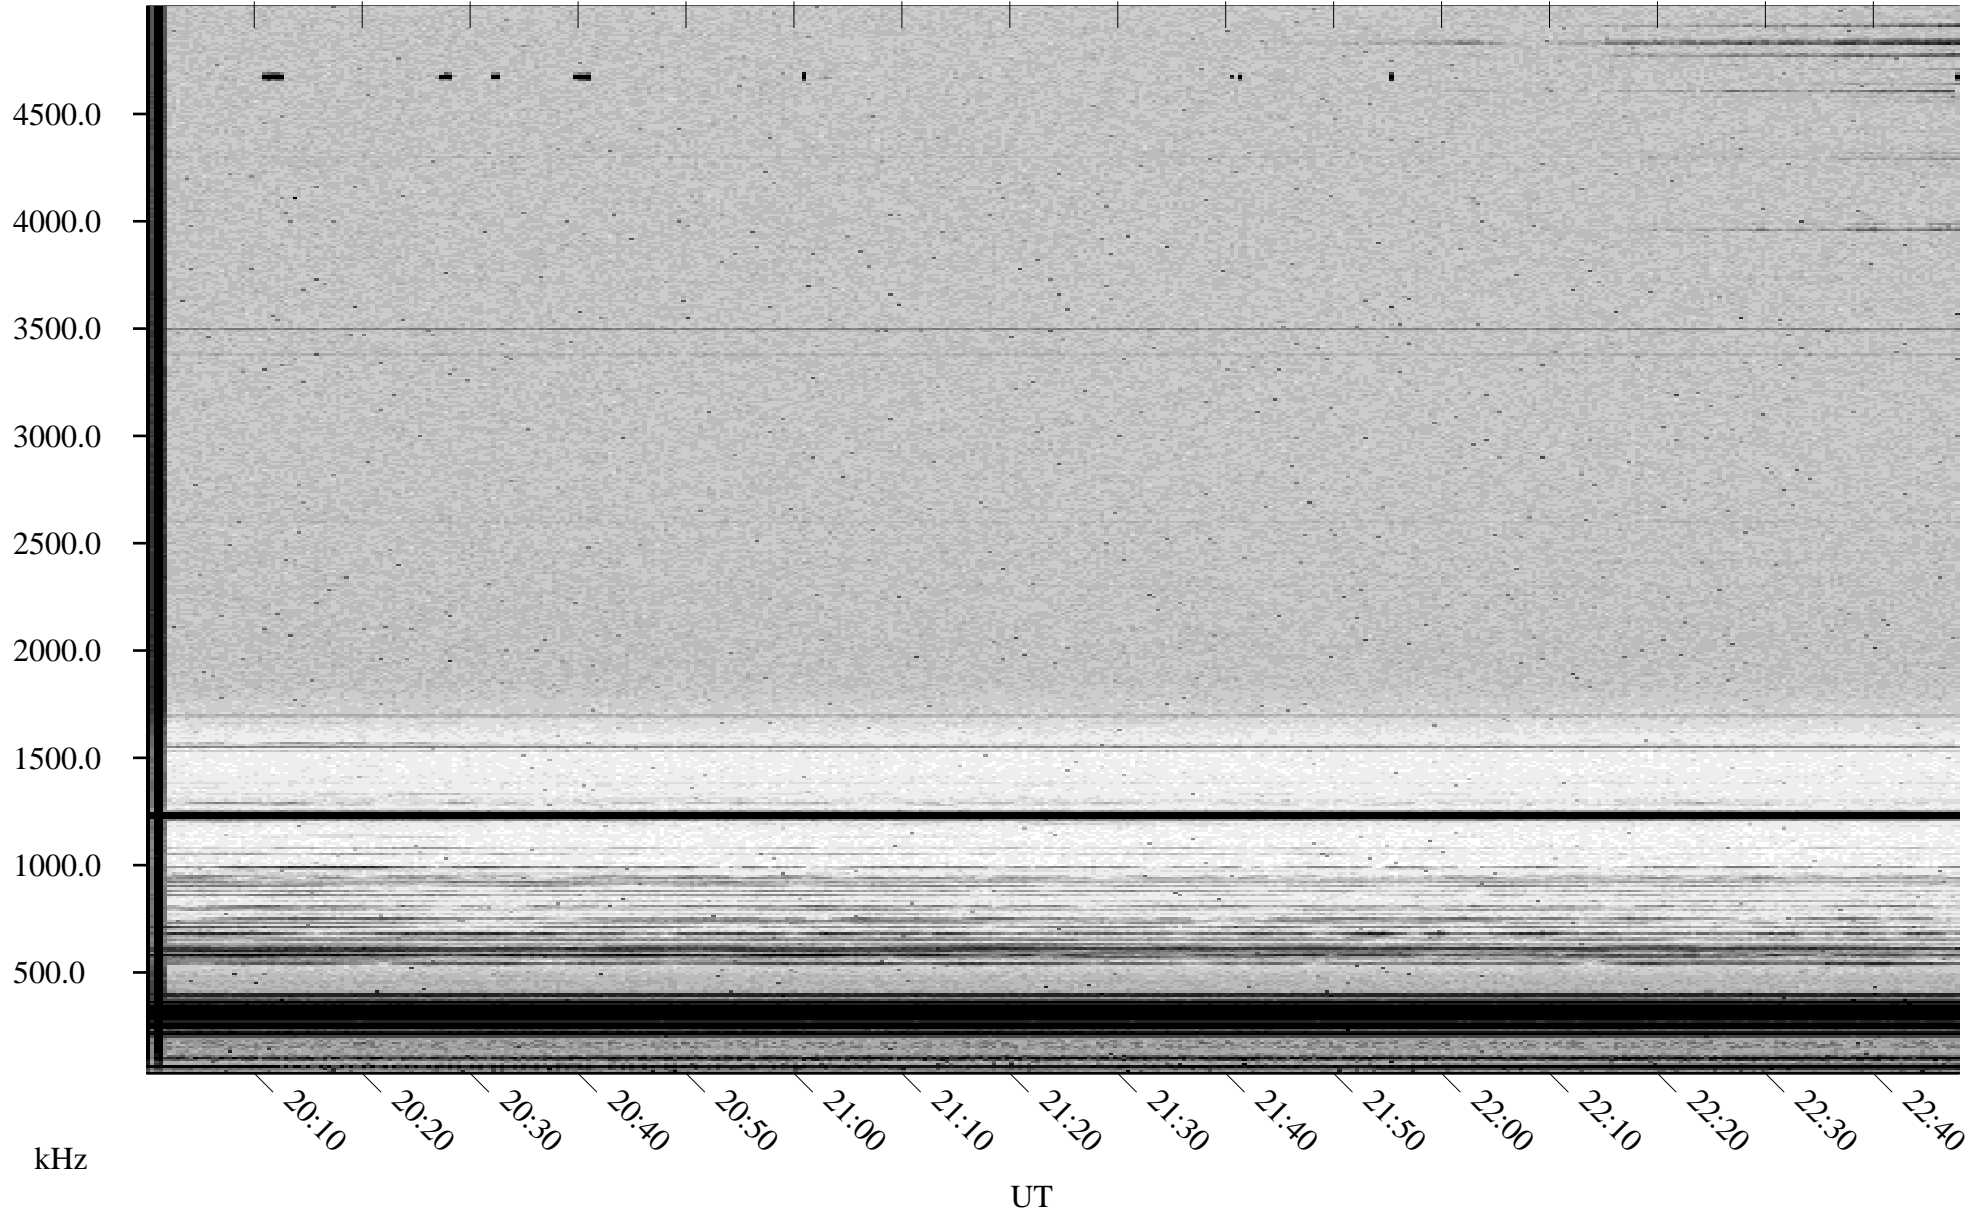

03/31/2002 Churchill, Manitoba

Linear Scale Black = 161 White = 15

ch02090l.r00m max_12

Page 1

03/31/2002 Churchill, Manitoba

Linear Scale Black = 161 White = 15

ch02090l.r00m max_12

Page 2

04/01/2002 Churchill, Manitoba

Linear Scale Black = 161 White = 15

ch02090l.r00m max_12

Page 3

04/01/2002 Churchill, Manitoba

Linear Scale Black = 161 White = 15

ch02090l.r00m max_12

Page 4

04/01/2002 Churchill, Manitoba

Linear Scale Black = 161 White = 15

ch02090l.r00m max_12

Page 5

04/01/2002 Churchill, Manitoba

Linear Scale Black = 161 White = 15

ch02090l.r00m max_12

Page 6

04/01/2002 Churchill, Manitoba

Linear Scale Black = 161 White = 15

ch02090l.r00m max_12

Page 7

04/01/2002 Churchill, Manitoba

Linear Scale Black = 161 White = 15

ch02090l.r00m max_12