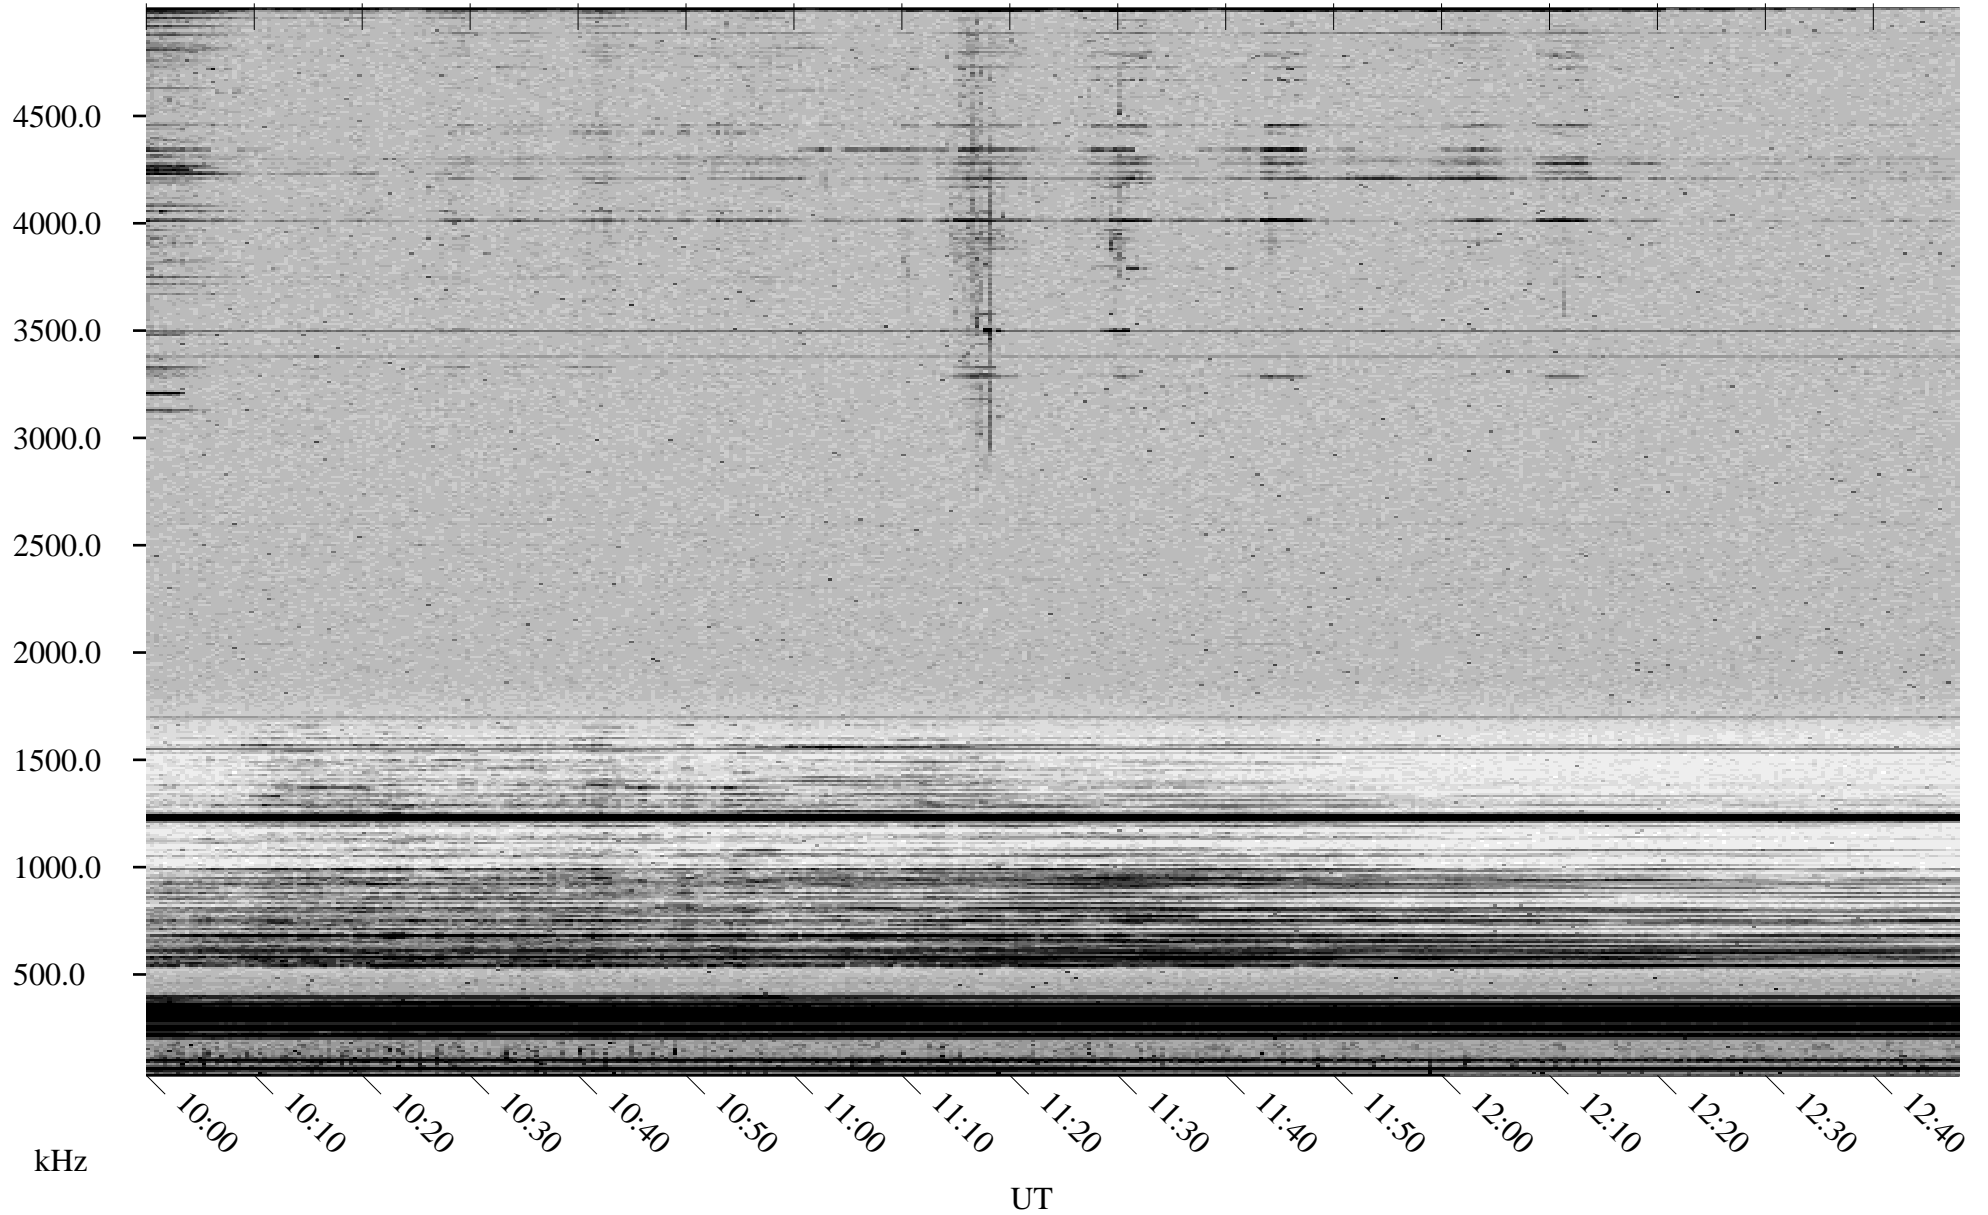

04/01/2002 Churchill, Manitoba

Linear Scale Black = 161 White = 15

ch020911.r00m max_12

Page 1

04/01/2002 Churchill, Manitoba

Linear Scale Black = 161 White = 15

ch020911.r00m max_12

Page 2

04/02/2002 Churchill, Manitoba

Linear Scale Black = 161 White = 15

ch020911.r00m max_12

Page 3

04/02/2002 Churchill, Manitoba

Linear Scale Black = 161 White = 15

ch020911.r00m max_12

Page 4

04/02/2002 Churchill, Manitoba

Linear Scale Black = 161 White = 15

ch020911.r00m max_12

Page 5

04/02/2002 Churchill, Manitoba

Linear Scale Black = 161 White = 15

ch020911.r00m max_12

Page 6

04/02/2002 Churchill, Manitoba

Linear Scale Black = 161 White = 15

ch020911.r00m max_12

Page 7

04/02/2002 Churchill, Manitoba

Linear Scale Black = 161 White = 15

ch020911.r00m max_12

Page 8