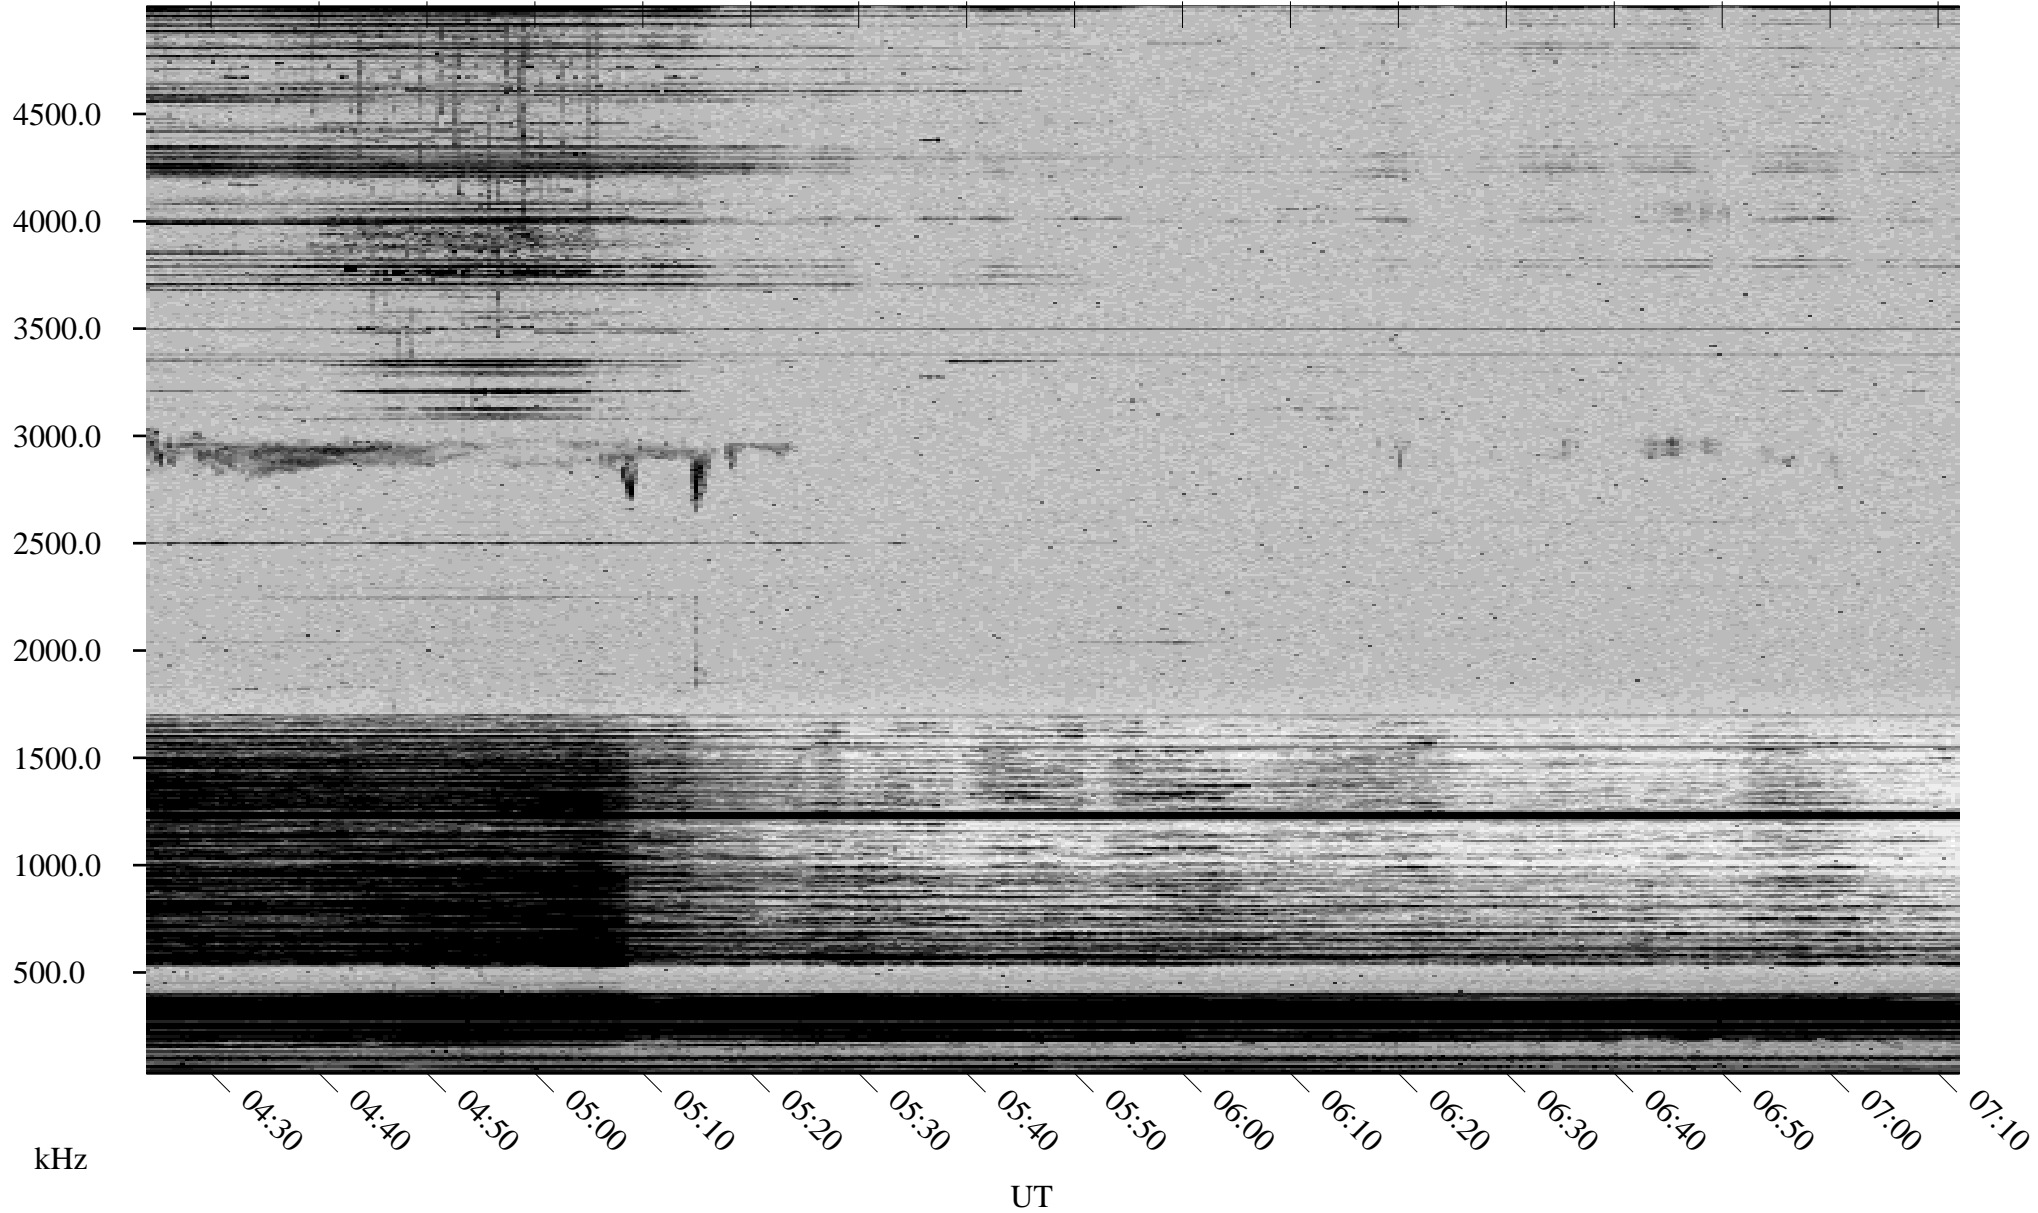

04/01/2002 Churchill, Manitoba

Linear Scale Black = 161 White = 15

ch020911.r00m max_12

Page 1

04/01/2002 Churchill, Manitoba

Linear Scale Black = 161 White = 15

ch020911.r00m max_12

Page 2

04/02/2002 Churchill, Manitoba

Linear Scale Black = 161 White = 15

ch020911.r00m max_12

Page 3

04/02/2002 Churchill, Manitoba

Linear Scale Black = 161 White = 15

ch020911.r00m max_12

Page 4

04/02/2002 Churchill, Manitoba

Linear Scale Black = 161 White = 15

ch020911.r00m max_12

Page 5

04/02/2002 Churchill, Manitoba

Linear Scale Black = 161 White = 15

ch020911.r00m max_12

Page 6

04/02/2002 Churchill, Manitoba

Linear Scale Black = 161 White = 15

ch020911.r00m max_12

Page 7

04/02/2002 Churchill, Manitoba

Linear Scale Black = 161 White = 15

ch020911.r00m max_12

Page 8