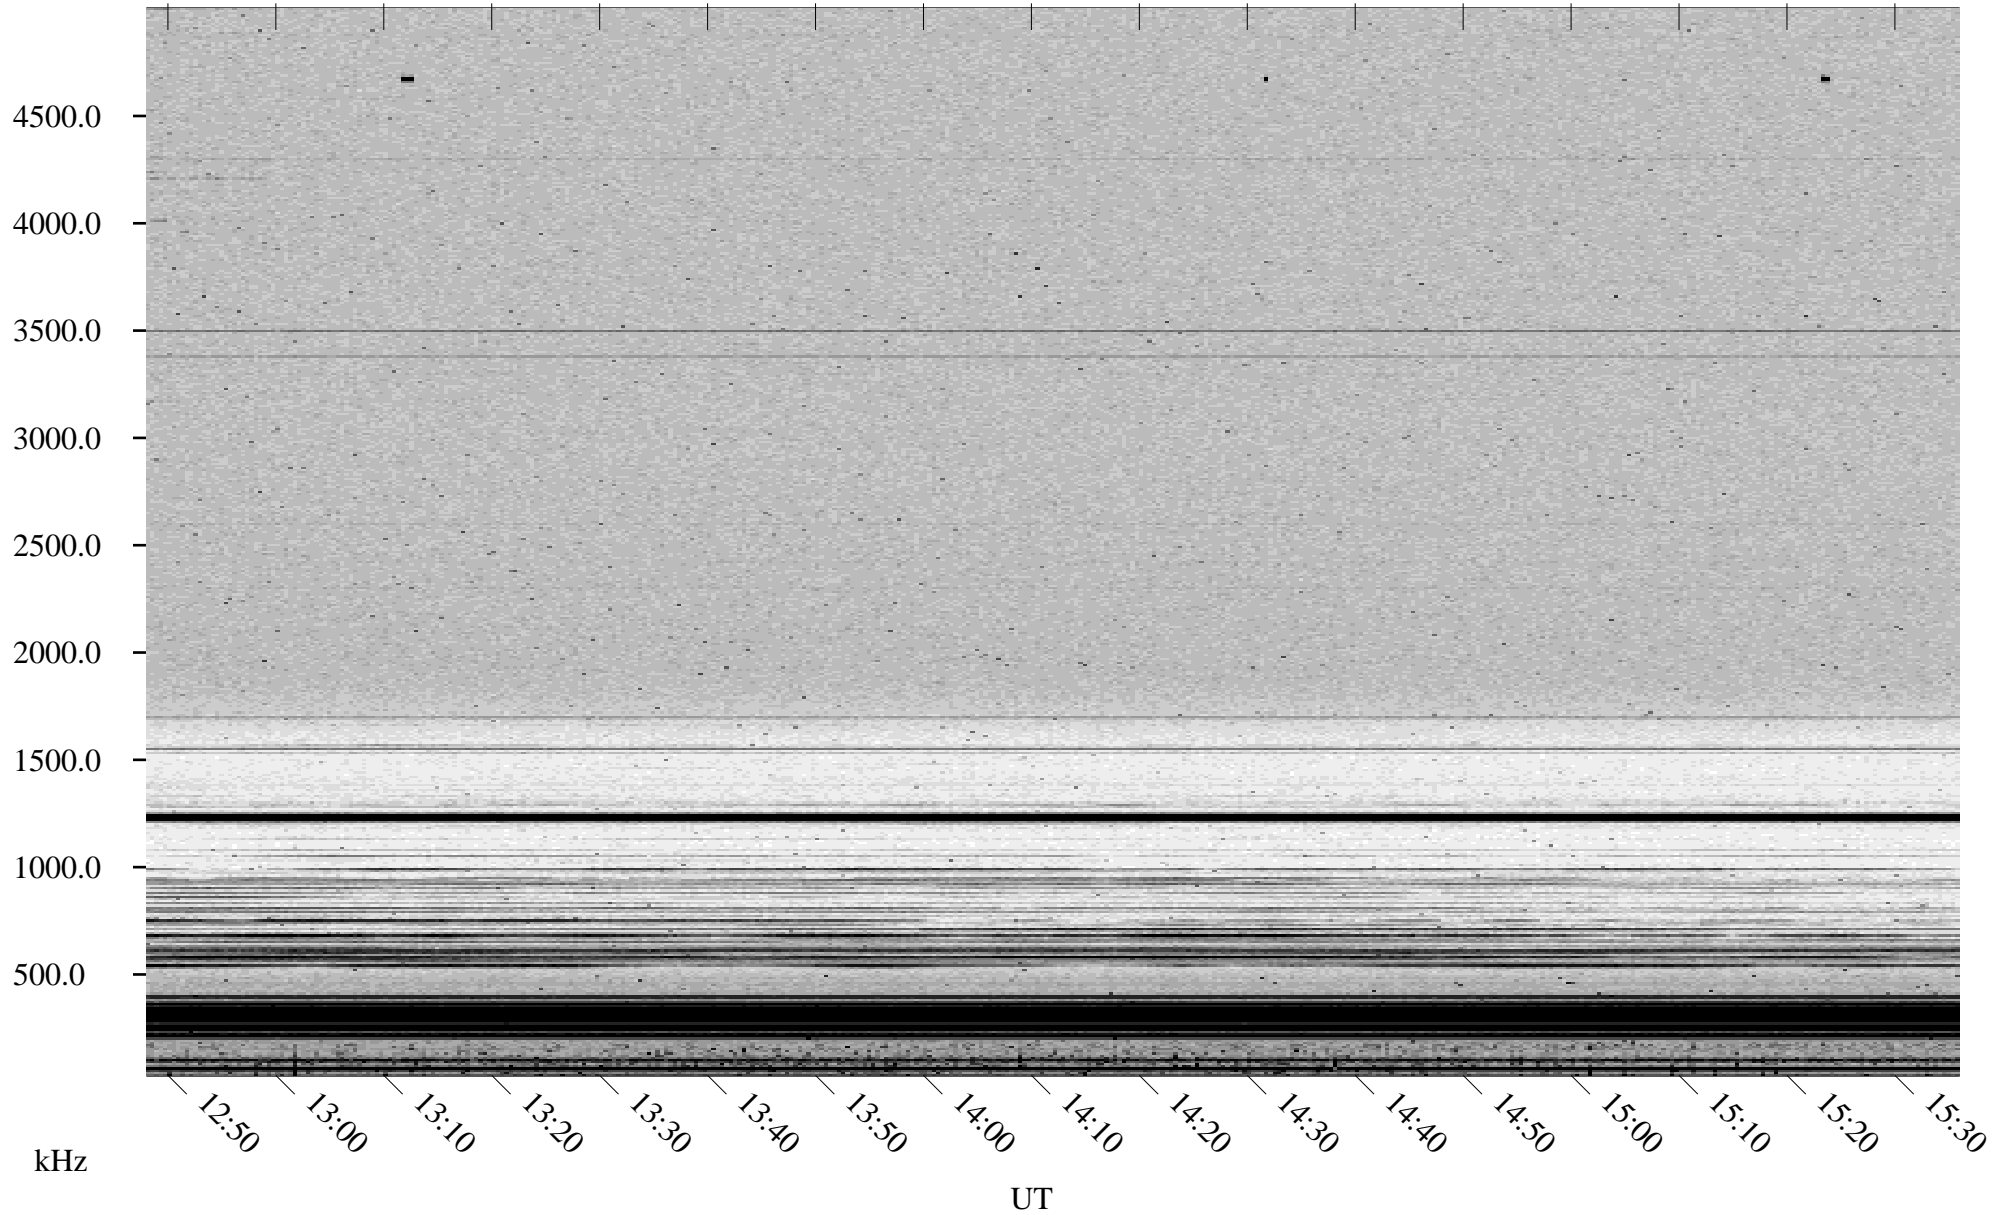

04/02/2002 Churchill, Manitoba

Linear Scale Black = 161 White = 15

ch020911.r00m max_12

Page 3

04/02/2002 Churchill, Manitoba

Linear Scale Black = 161 White = 15

ch020911.r00m max_12

Page 4

04/02/2002 Churchill, Manitoba

Linear Scale Black = 161 White = 15

ch020911.r00m max_12

Page 5

04/02/2002 Churchill, Manitoba

Linear Scale Black = 161 White = 15

ch020911.r00m max_12

Page 6

04/02/2002 Churchill, Manitoba

Linear Scale Black = 161 White = 15

ch020911.r00m max_12

Page 7

04/02/2002 Churchill, Manitoba

Linear Scale Black = 161 White = 15

ch020911.r00m max_12

Page 8