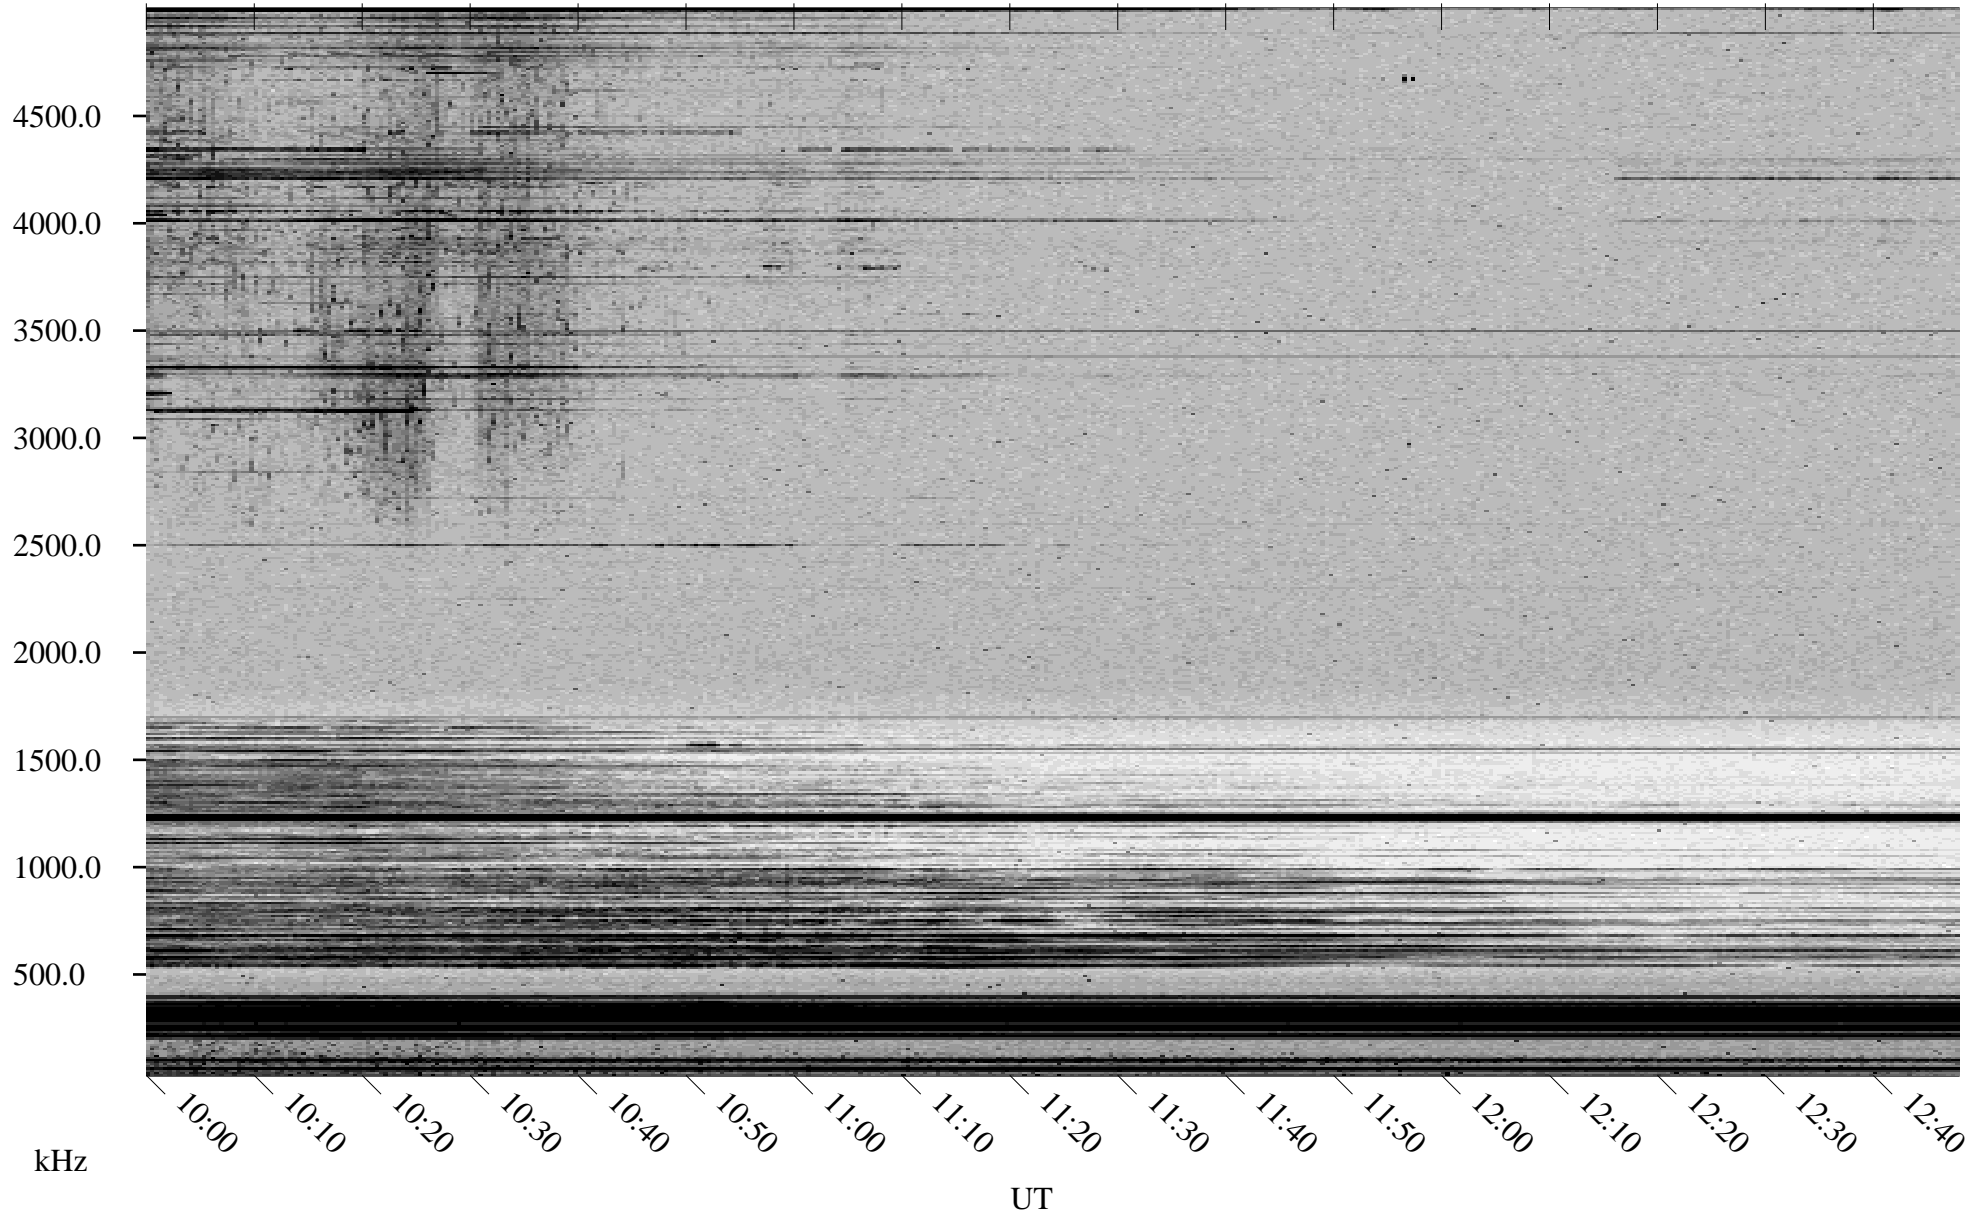

04/02/2002 Churchill, Manitoba

Linear Scale Black = 161 White = 15

ch02092l.r00m max_12

Page 1

04/02/2002 Churchill, Manitoba

Linear Scale Black = 161 White = 15

ch02092l.r00m max_12

Page 2

04/03/2002 Churchill, Manitoba

Linear Scale Black = 161 White = 15

ch02092l.r00m max_12

Page 3

04/03/2002 Churchill, Manitoba

Linear Scale Black = 161 White = 15

ch02092l.r00m max_12

Page 4

04/03/2002 Churchill, Manitoba

Linear Scale Black = 161 White = 15

ch02092l.r00m max_12

Page 5

04/03/2002 Churchill, Manitoba

Linear Scale Black = 161 White = 15

ch02092l.r00m max_12

Page 6

04/03/2002 Churchill, Manitoba

Linear Scale Black = 161 White = 15

ch02092l.r00m max_12

Page 7

04/03/2002 Churchill, Manitoba

Linear Scale Black = 161 White = 15

ch02092l.r00m max_12