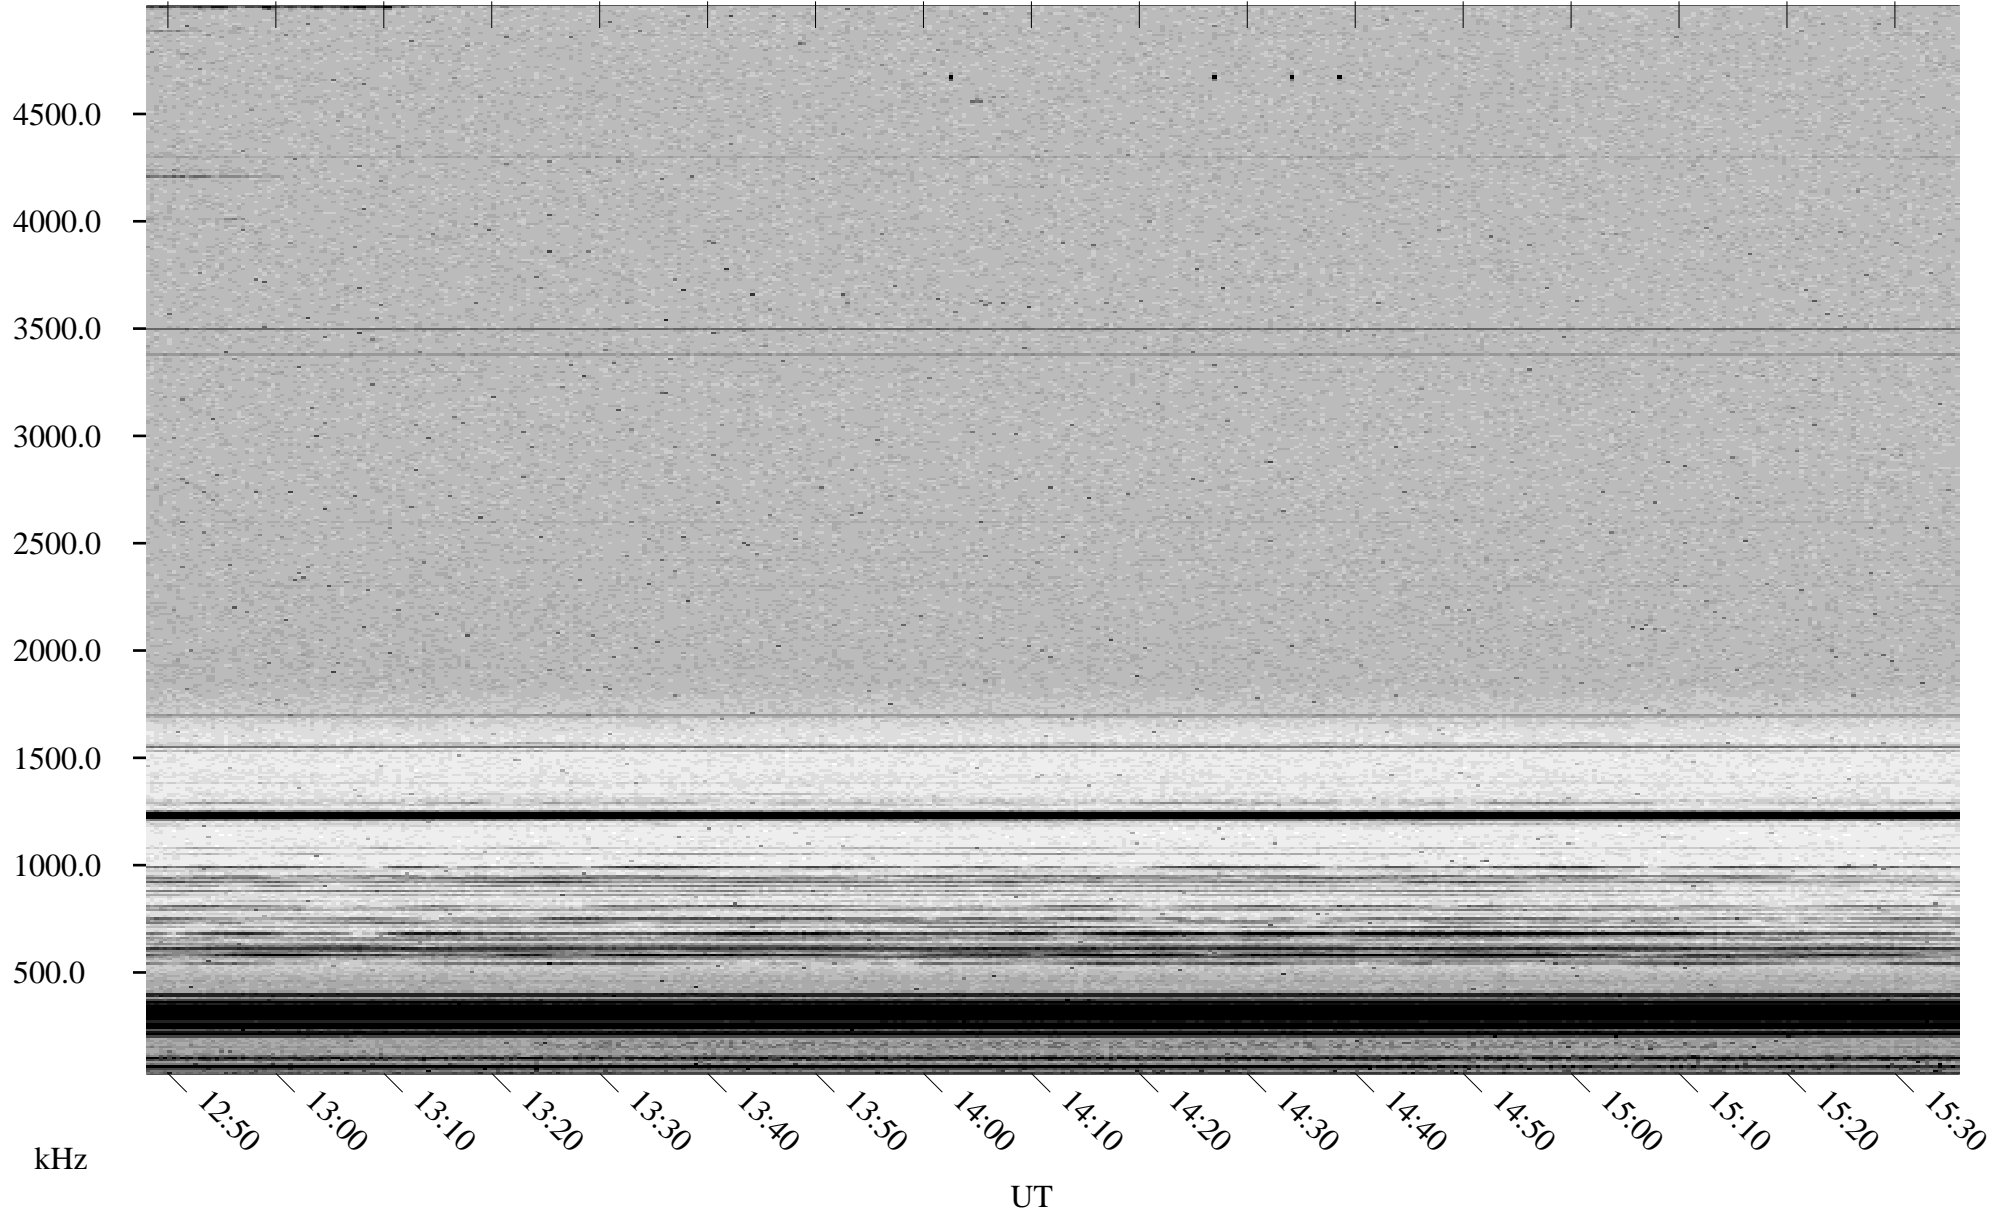

04/02/2002 Churchill, Manitoba

Linear Scale Black = 161 White = 15

ch02092l.r00m max_12

Page 1

04/02/2002 Churchill, Manitoba

Linear Scale Black = 161 White = 15

ch02092l.r00m max_12

Page 2

04/03/2002 Churchill, Manitoba

Linear Scale Black = 161 White = 15

ch02092l.r00m max_12

Page 3

04/03/2002 Churchill, Manitoba

Linear Scale Black = 161 White = 15

ch02092l.r00m max_12

Page 4

04/03/2002 Churchill, Manitoba

Linear Scale Black = 161 White = 15

ch02092l.r00m max_12

Page 5

04/03/2002 Churchill, Manitoba

Linear Scale Black = 161 White = 15

ch02092l.r00m max_12

Page 6

04/03/2002 Churchill, Manitoba

Linear Scale Black = 161 White = 15

ch02092l.r00m max_12

Page 7

04/03/2002 Churchill, Manitoba

Linear Scale Black = 161 White = 15

ch02092l.r00m max_12