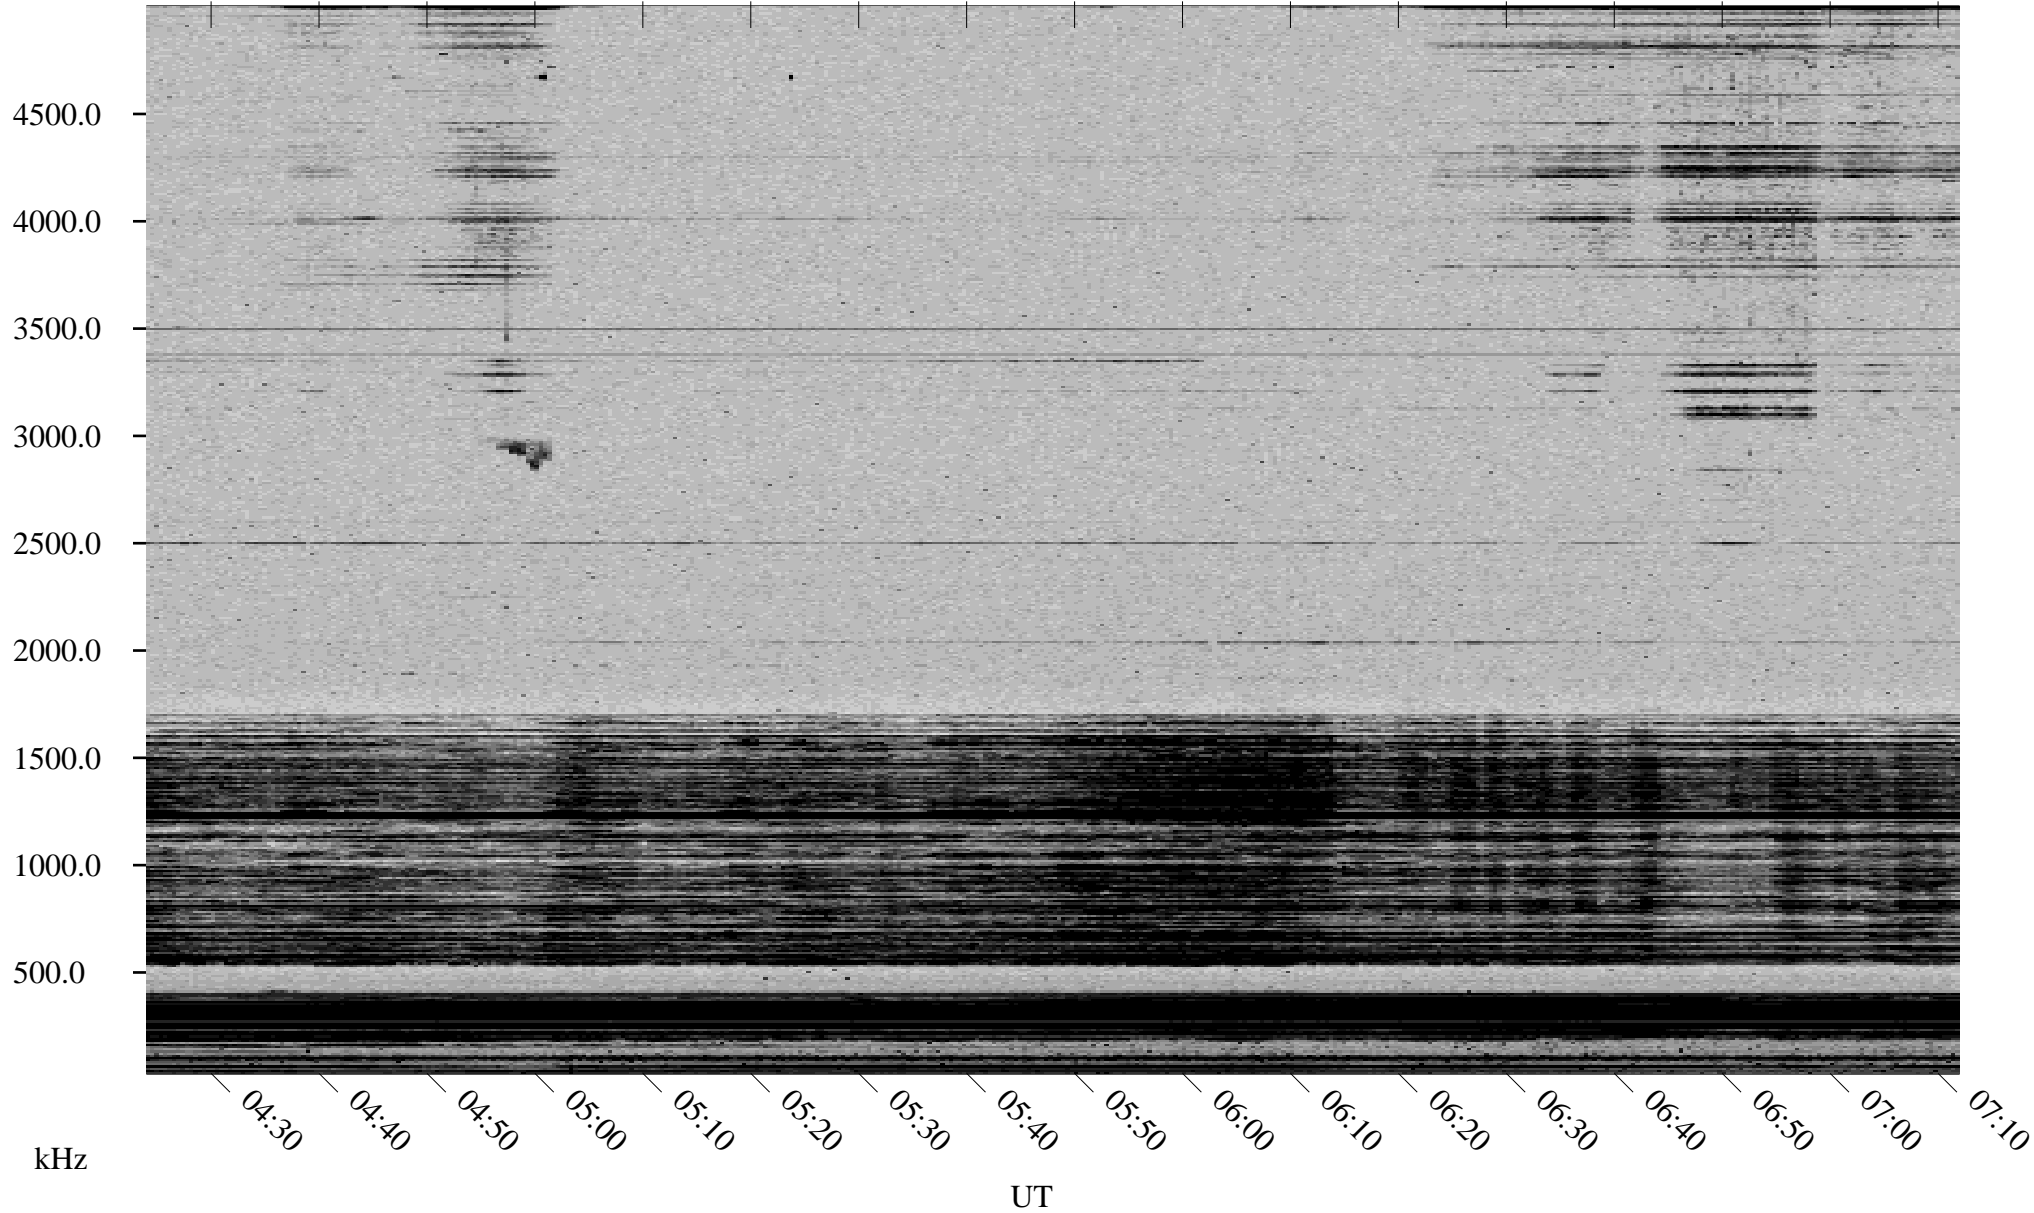

04/02/2002 Churchill, Manitoba

Linear Scale Black = 161 White = 15

ch02092l.r00m max_12

Page 1

04/02/2002 Churchill, Manitoba

Linear Scale Black = 161 White = 15

ch02092l.r00m max_12

Page 2

04/03/2002 Churchill, Manitoba

Linear Scale Black = 161 White = 15

ch02092l.r00m max_12

Page 3

04/03/2002 Churchill, Manitoba

Linear Scale Black = 161 White = 15

ch02092l.r00m max_12

Page 4

04/03/2002 Churchill, Manitoba

Linear Scale Black = 161 White = 15

ch02092l.r00m max_12

Page 5

04/03/2002 Churchill, Manitoba

Linear Scale Black = 161 White = 15

ch02092l.r00m max_12

Page 6

04/03/2002 Churchill, Manitoba

Linear Scale Black = 161 White = 15

ch02092l.r00m max_12

Page 7

04/03/2002 Churchill, Manitoba

Linear Scale Black = 161 White = 15

ch02092l.r00m max_12