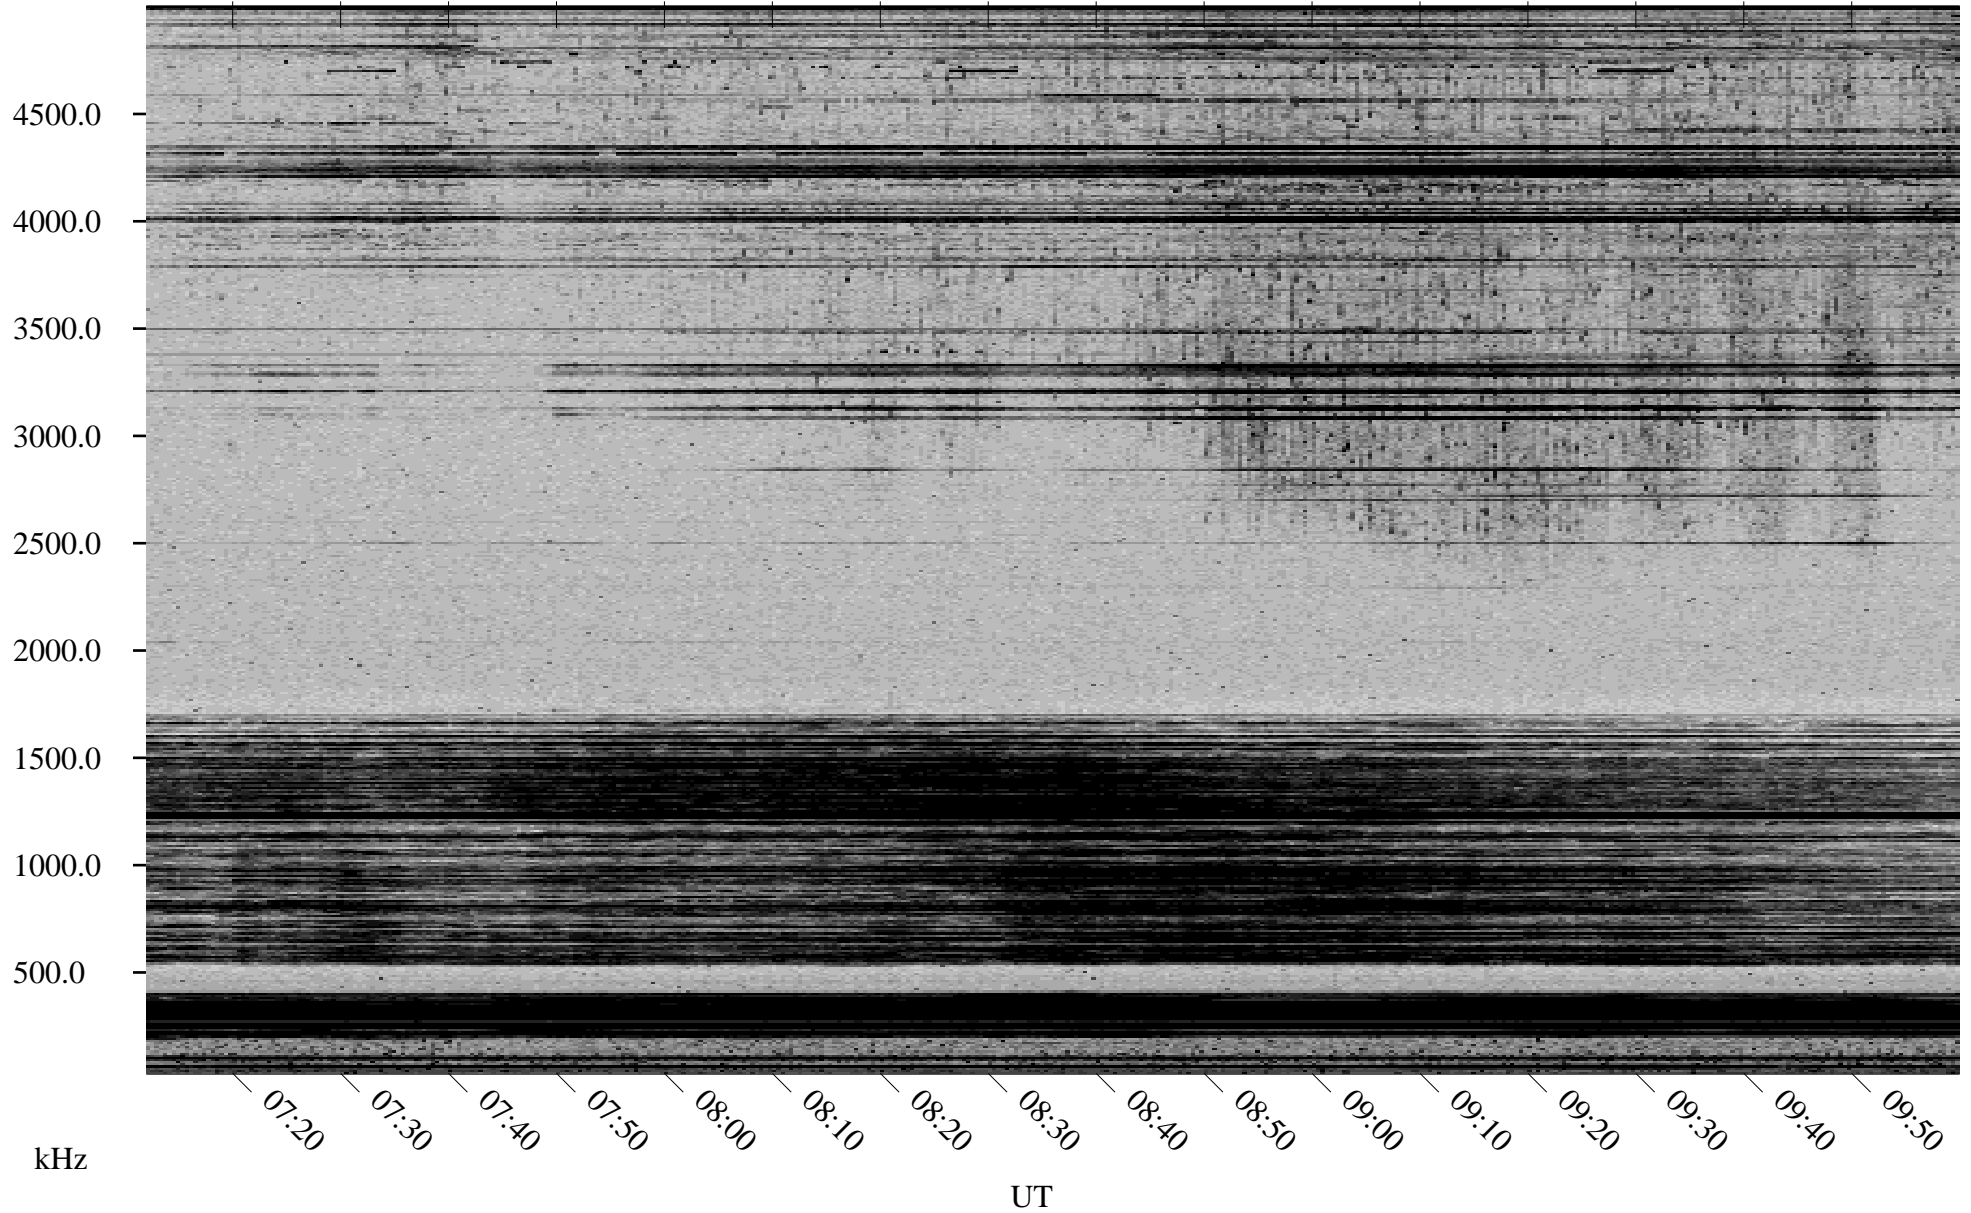

04/02/2002 Churchill, Manitoba

Linear Scale Black = 161 White = 15

ch02092l.r00m max_12

Page 1

04/02/2002 Churchill, Manitoba

Linear Scale Black = 161 White = 15

ch02092l.r00m max_12

Page 2

04/03/2002 Churchill, Manitoba

Linear Scale Black = 161 White = 15

ch02092l.r00m max_12

Page 3

04/03/2002 Churchill, Manitoba

Linear Scale Black = 161 White = 15

ch02092l.r00m max_12

Page 4

04/03/2002 Churchill, Manitoba

Linear Scale Black = 161 White = 15

ch02092l.r00m max_12

Page 5

04/03/2002 Churchill, Manitoba

Linear Scale Black = 161 White = 15

ch02092l.r00m max_12

Page 6

04/03/2002 Churchill, Manitoba

Linear Scale Black = 161 White = 15

ch02092l.r00m max_12

Page 7

04/03/2002 Churchill, Manitoba

Linear Scale Black = 161 White = 15

ch02092l.r00m max_12