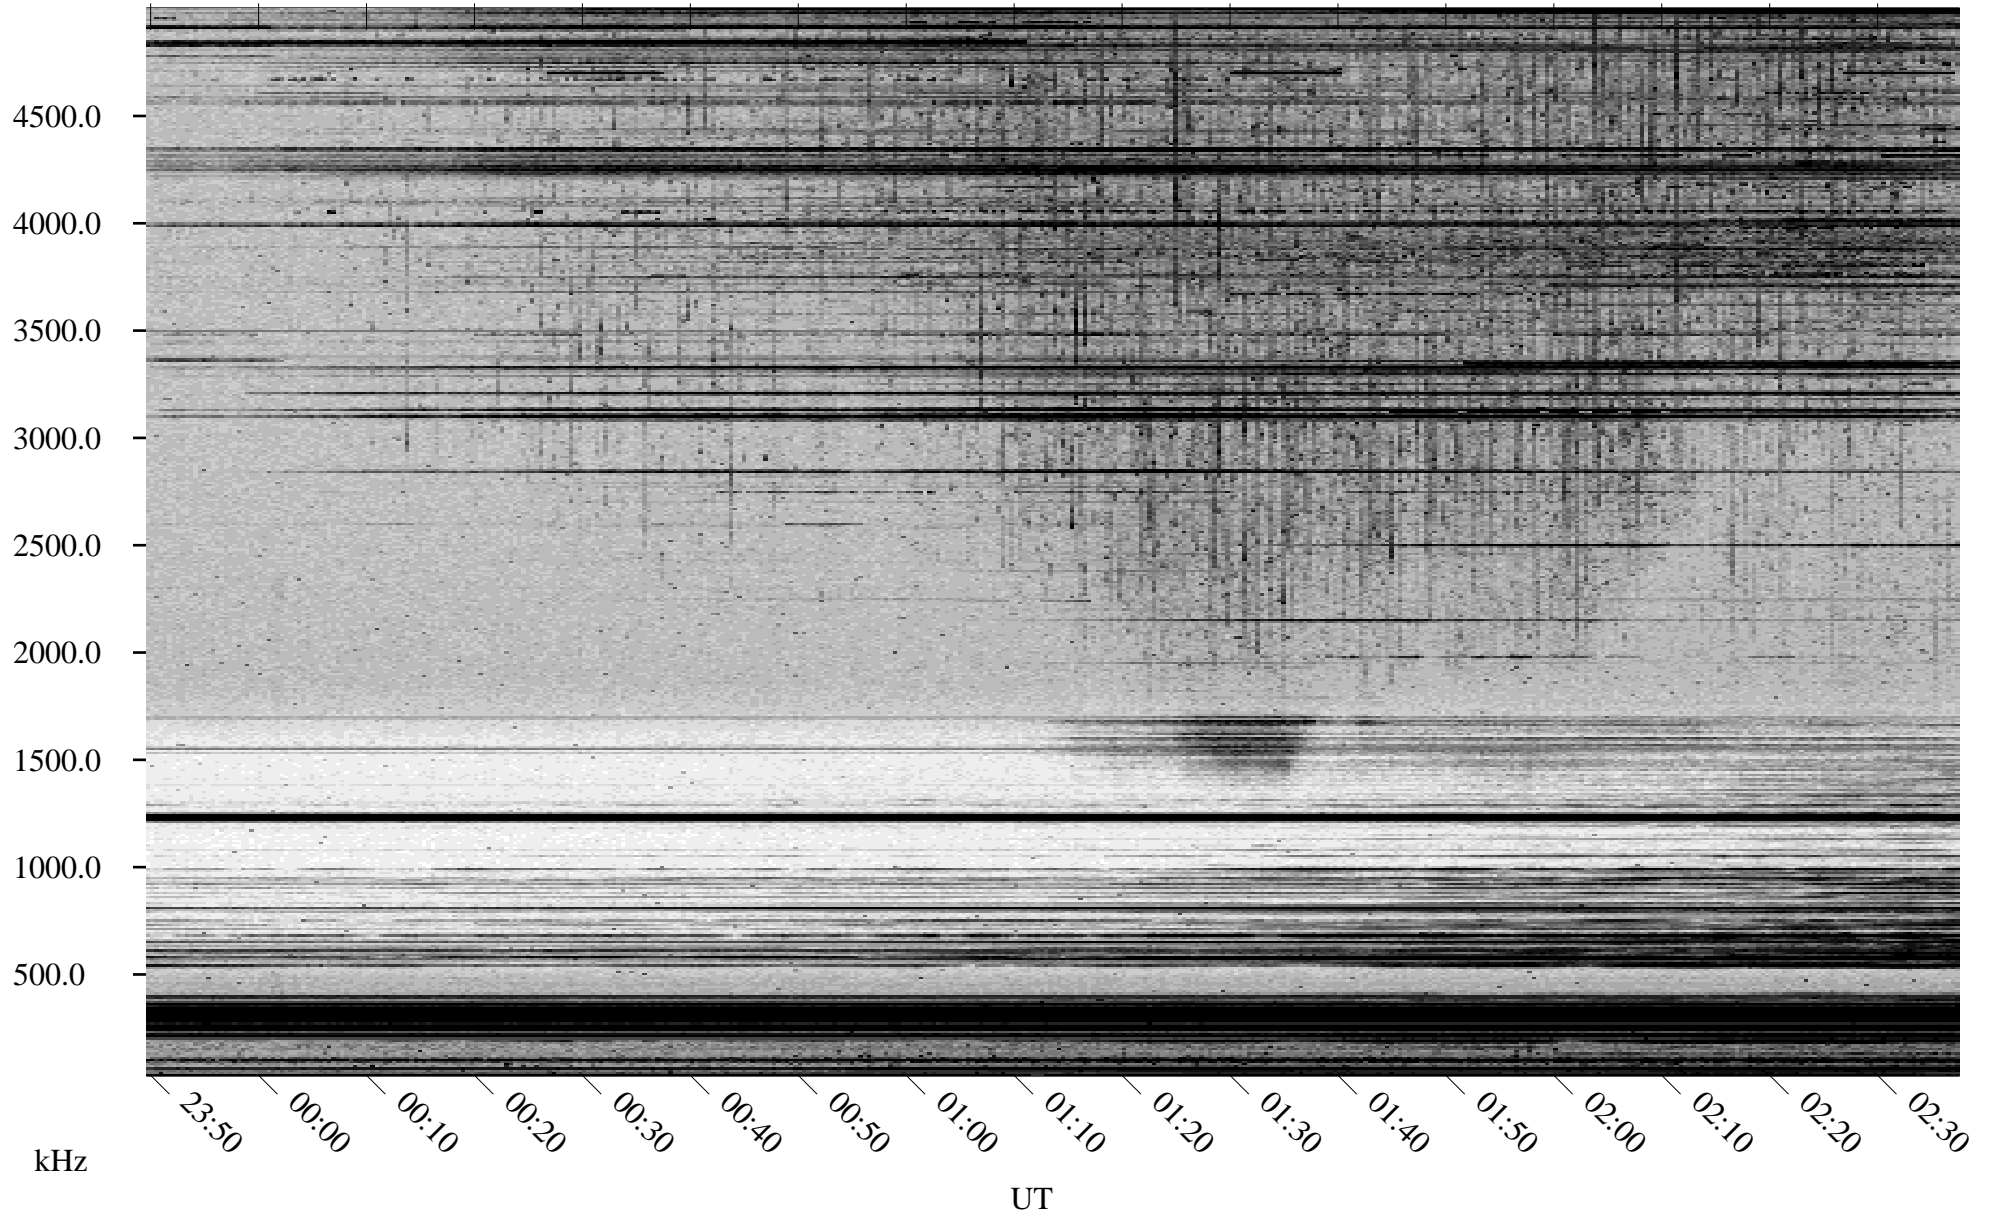

04/03/2002 Churchill, Manitoba

Linear Scale Black = 161 White = 15

ch02093l.r02m max_12

Page 1

04/03/2002 Churchill, Manitoba

Linear Scale Black = 161 White = 15

ch02093l.r02m max_12

Page 2

04/04/2002 Churchill, Manitoba

Linear Scale Black = 161 White = 15

ch02093l.r02m max_12

Page 3

04/04/2002 Churchill, Manitoba

Linear Scale Black = 161 White = 15

ch02093l.r02m max_12

Page 4

04/04/2002 Churchill, Manitoba

Linear Scale Black = 161 White = 15

ch02093l.r02m max_12

Page 5

04/04/2002 Churchill, Manitoba

Linear Scale Black = 161 White = 15

ch02093l.r02m max_12

Page 6

04/04/2002 Churchill, Manitoba

Linear Scale Black = 161 White = 15

ch02093l.r02m max_12

Page 7

04/04/2002 Churchill, Manitoba

Linear Scale Black = 161 White = 15

ch02093l.r02m max_12