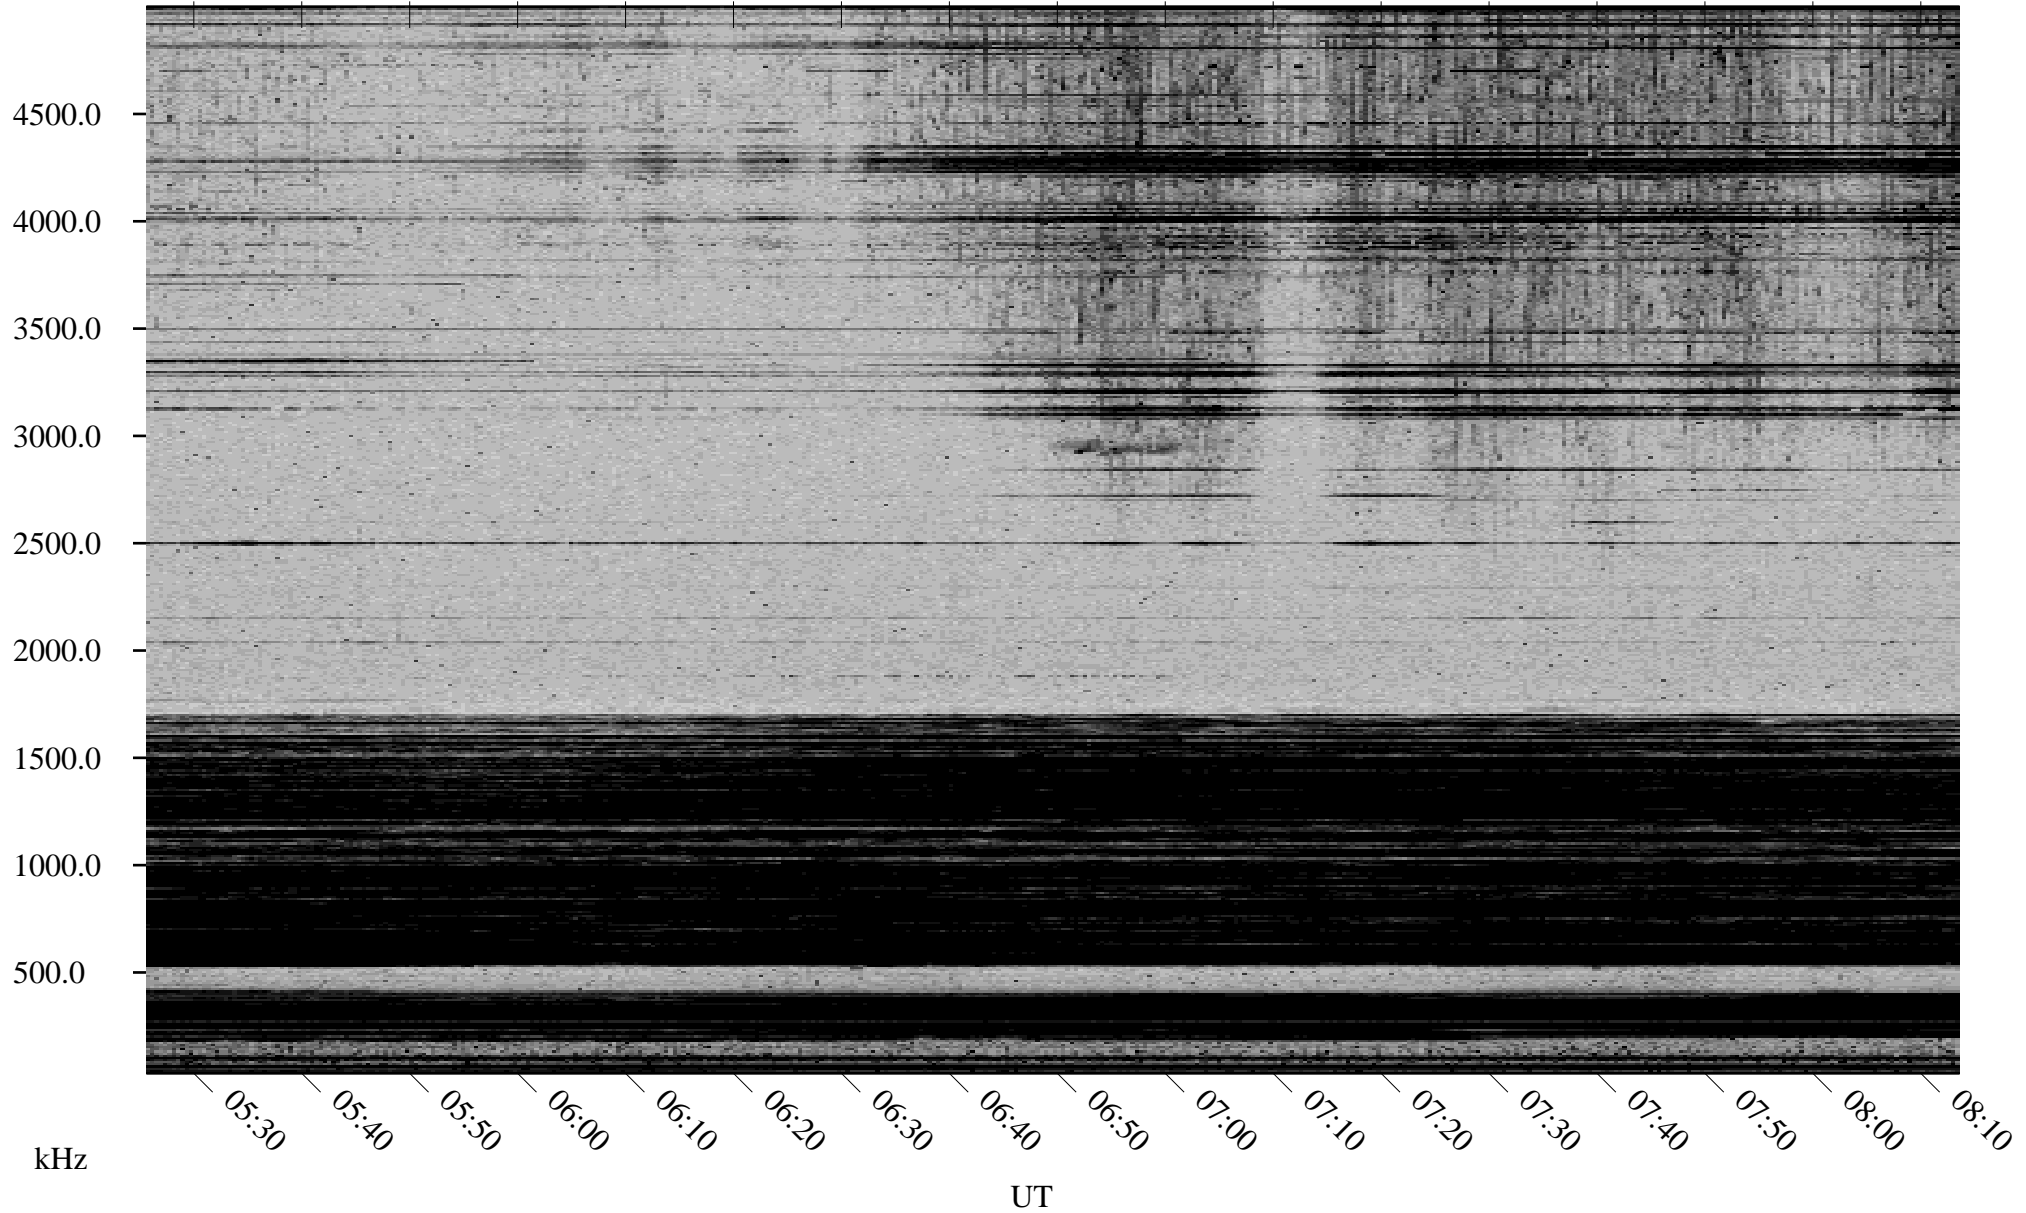

04/03/2002 Churchill, Manitoba

Linear Scale Black = 161 White = 15

ch02093l.r02m max_12

Page 1

04/03/2002 Churchill, Manitoba

Linear Scale Black = 161 White = 15

ch02093l.r02m max_12

Page 2

04/04/2002 Churchill, Manitoba

Linear Scale Black = 161 White = 15

ch02093l.r02m max_12

Page 3

04/04/2002 Churchill, Manitoba

Linear Scale Black = 161 White = 15

ch02093l.r02m max_12

Page 4

04/04/2002 Churchill, Manitoba

Linear Scale Black = 161 White = 15

ch02093l.r02m max_12

Page 5

04/04/2002 Churchill, Manitoba

Linear Scale Black = 161 White = 15

ch02093l.r02m max_12

Page 6

04/04/2002 Churchill, Manitoba

Linear Scale Black = 161 White = 15

ch02093l.r02m max_12

Page 7

04/04/2002 Churchill, Manitoba

Linear Scale Black = 161 White = 15

ch02093l.r02m max_12