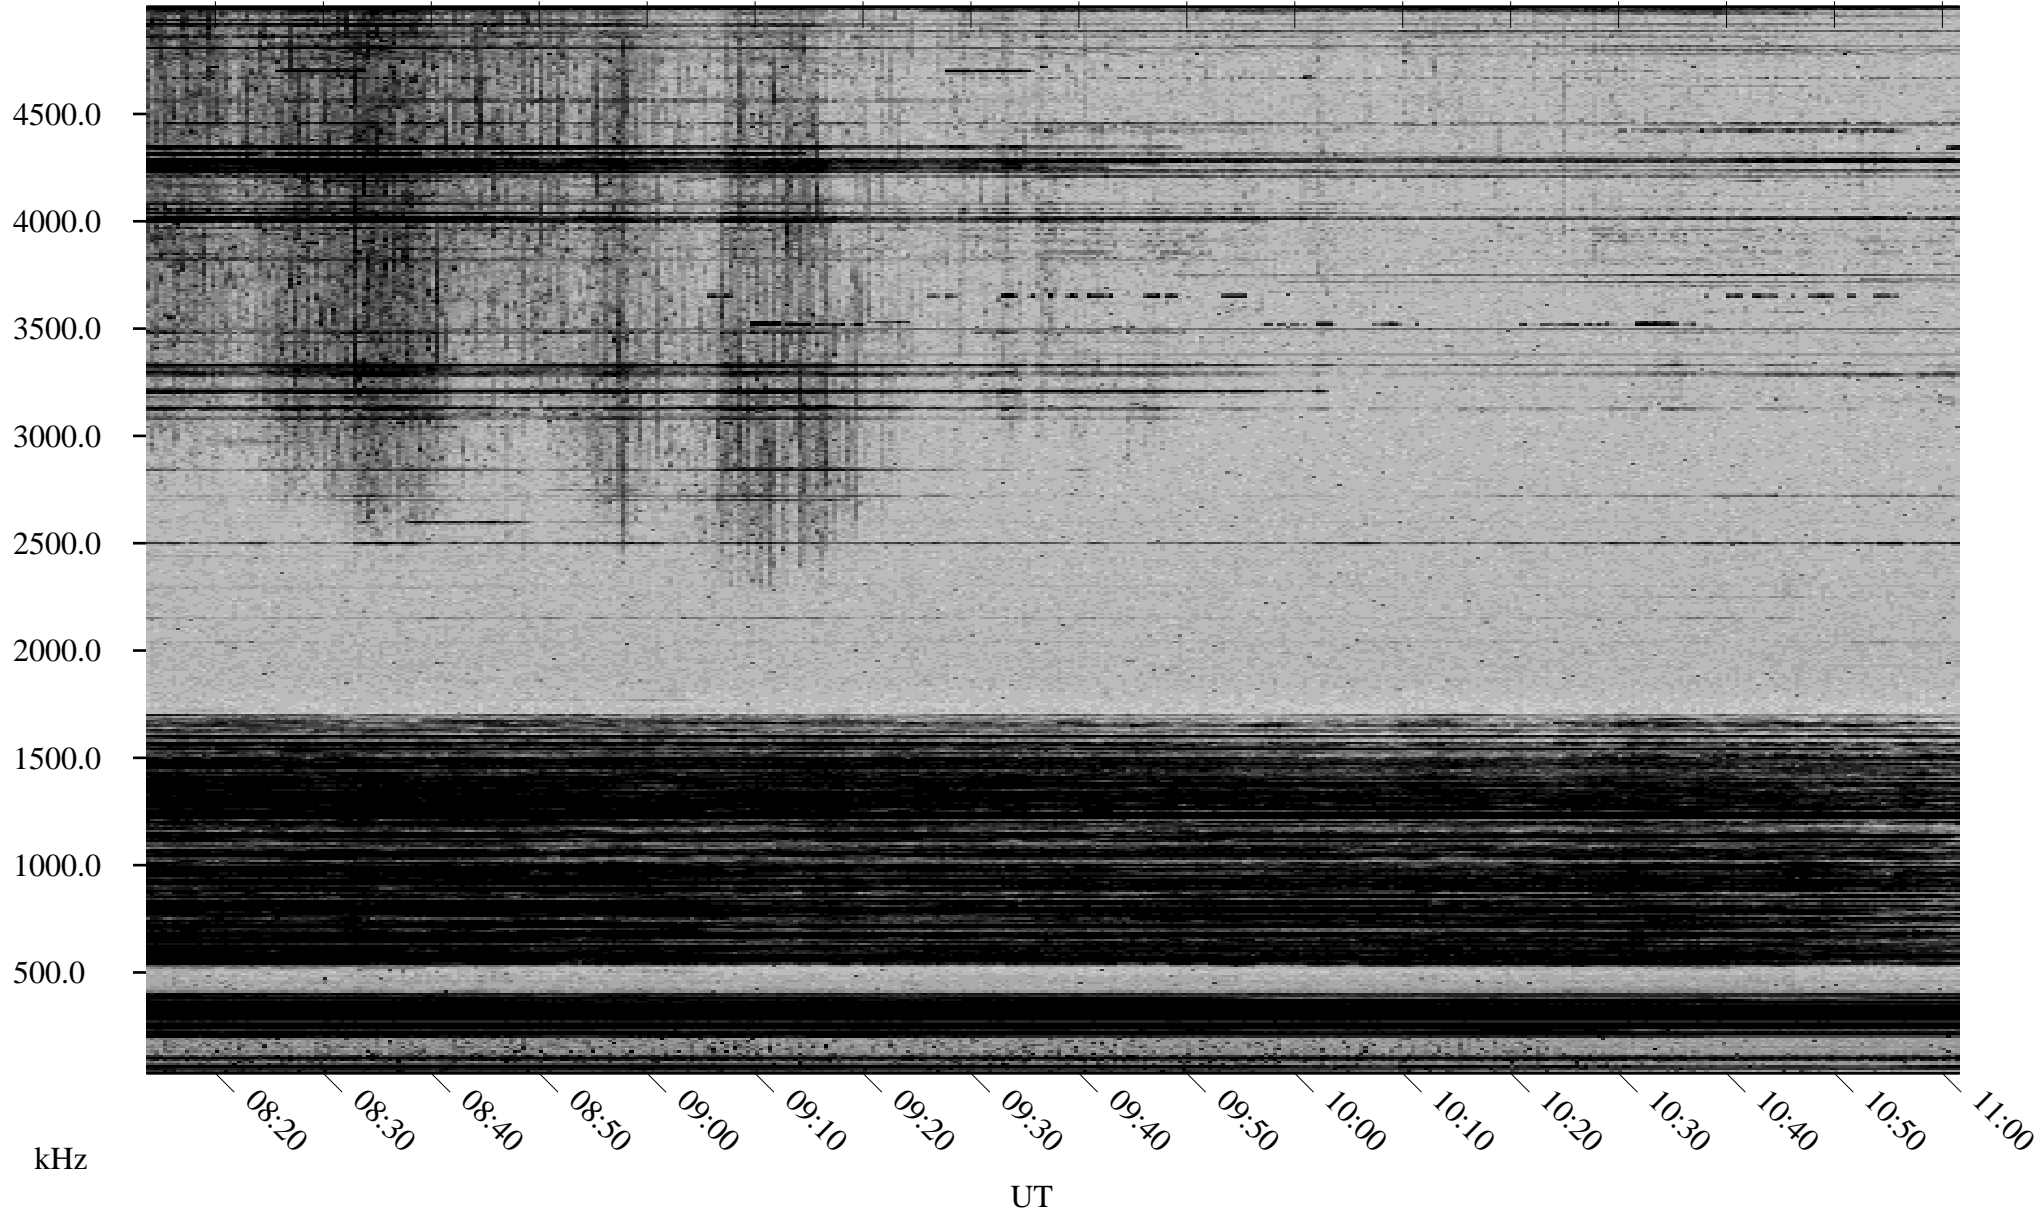

04/03/2002 Churchill, Manitoba

Linear Scale Black = 161 White = 15

ch02093l.r02m max_12

Page 1

04/03/2002 Churchill, Manitoba

Linear Scale Black = 161 White = 15

ch02093l.r02m max_12

Page 2

04/04/2002 Churchill, Manitoba

Linear Scale Black = 161 White = 15

ch02093l.r02m max_12

Page 3

04/04/2002 Churchill, Manitoba

Linear Scale Black = 161 White = 15

ch02093l.r02m max_12

Page 4

04/04/2002 Churchill, Manitoba

Linear Scale Black = 161 White = 15

ch02093l.r02m max_12

Page 5

04/04/2002 Churchill, Manitoba

Linear Scale Black = 161 White = 15

ch02093l.r02m max_12

Page 6

04/04/2002 Churchill, Manitoba

Linear Scale Black = 161 White = 15

ch02093l.r02m max_12

Page 7

04/04/2002 Churchill, Manitoba

Linear Scale Black = 161 White = 15

ch02093l.r02m max_12