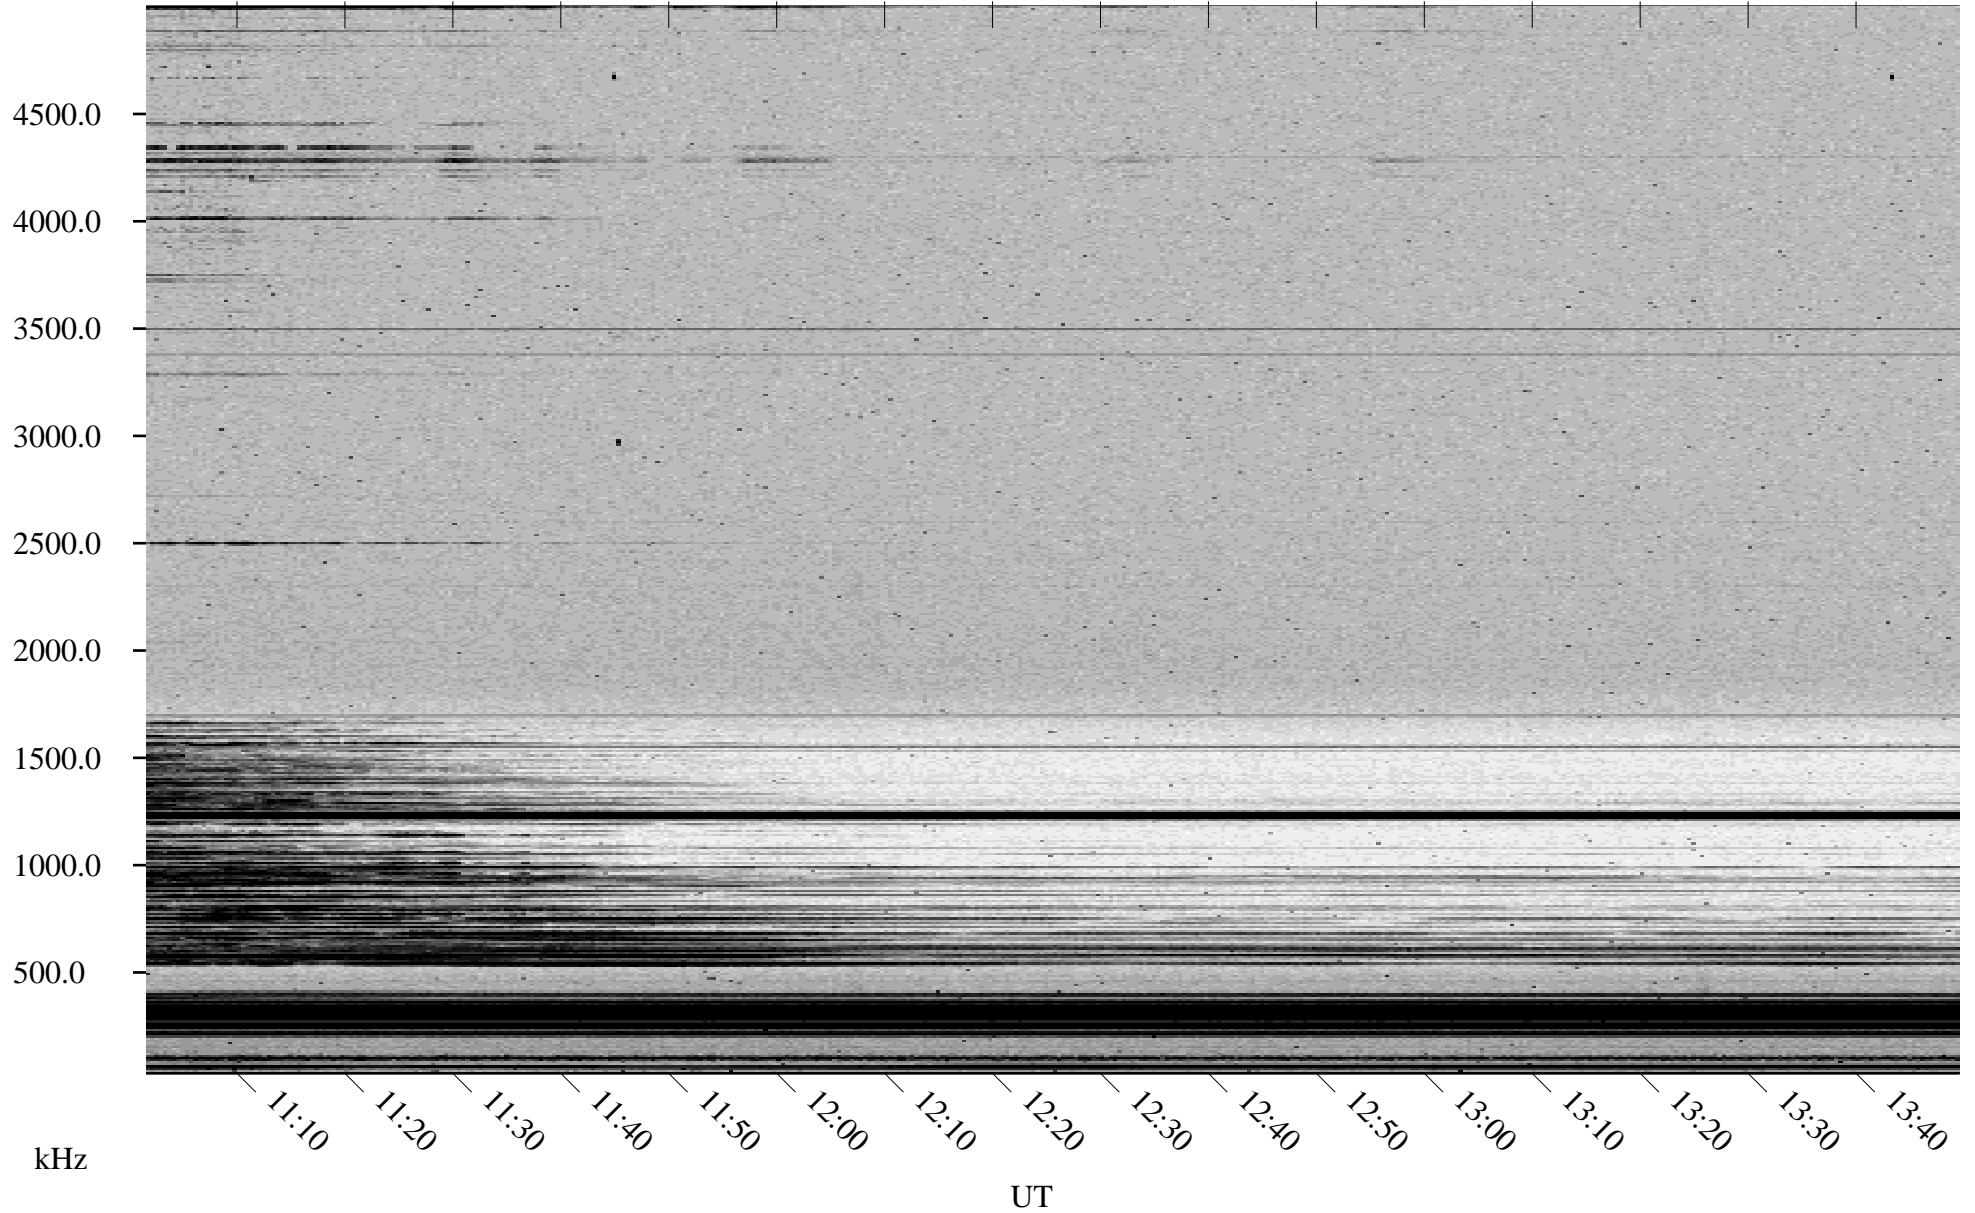

04/03/2002 Churchill, Manitoba

Linear Scale Black = 161 White = 15

ch02093l.r02m max_12

Page 1

04/03/2002 Churchill, Manitoba

Linear Scale Black = 161 White = 15

ch02093l.r02m max_12

Page 2

04/04/2002 Churchill, Manitoba

Linear Scale Black = 161 White = 15

ch02093l.r02m max_12

Page 3

04/04/2002 Churchill, Manitoba

Linear Scale Black = 161 White = 15

ch02093l.r02m max_12

Page 4

04/04/2002 Churchill, Manitoba

Linear Scale Black = 161 White = 15

ch02093l.r02m max_12

Page 5

04/04/2002 Churchill, Manitoba

Linear Scale Black = 161 White = 15

ch02093l.r02m max_12

Page 6

04/04/2002 Churchill, Manitoba

Linear Scale Black = 161 White = 15

ch02093l.r02m max_12

Page 7

04/04/2002 Churchill, Manitoba

Linear Scale Black = 161 White = 15

ch02093l.r02m max_12