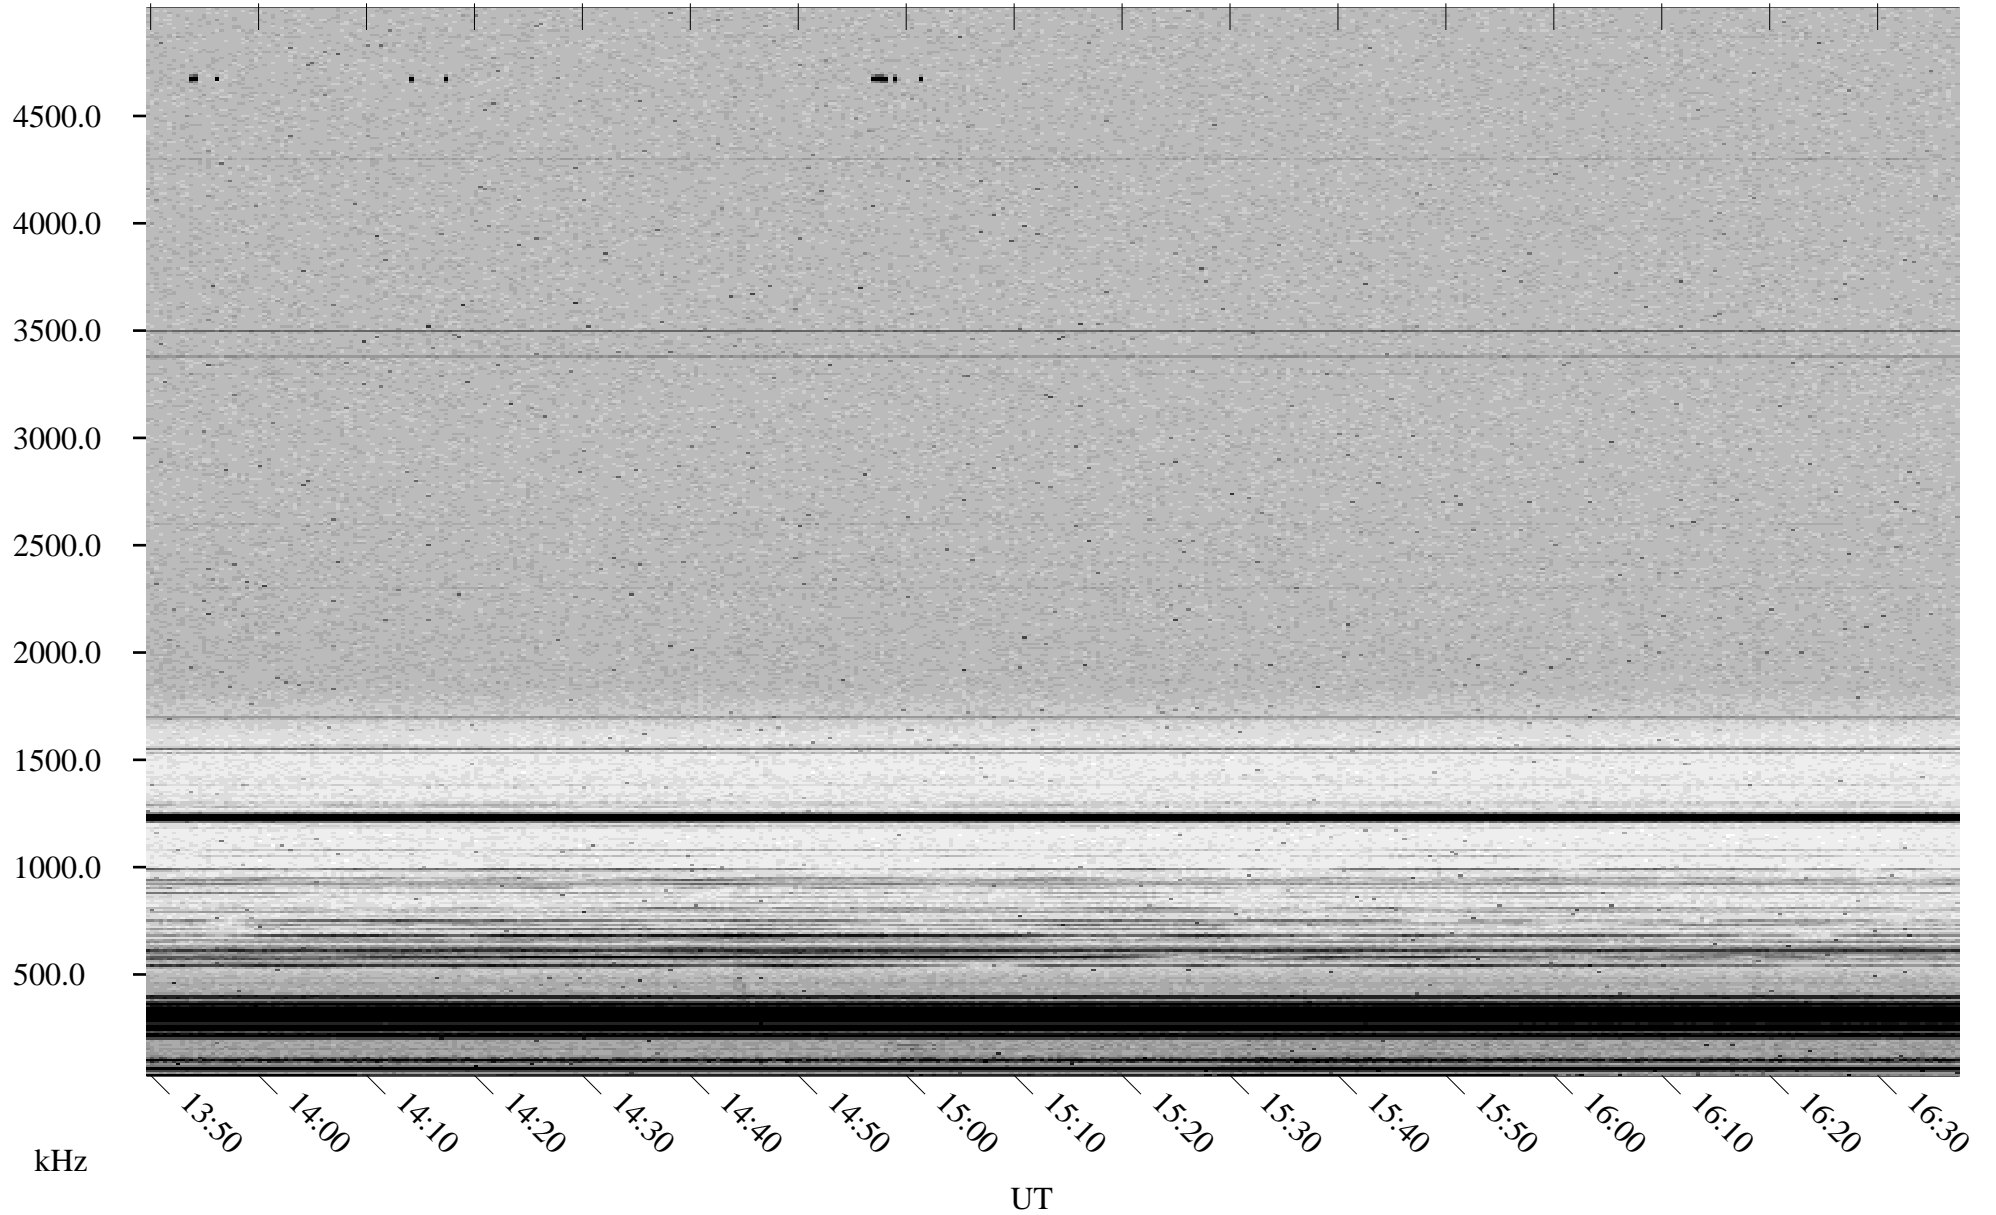

04/03/2002 Churchill, Manitoba

Linear Scale Black = 161 White = 15

ch02093l.r02m max_12

Page 1

04/03/2002 Churchill, Manitoba

Linear Scale Black = 161 White = 15

ch02093l.r02m max_12

Page 2

04/04/2002 Churchill, Manitoba

Linear Scale Black = 161 White = 15

ch02093l.r02m max_12

Page 3

04/04/2002 Churchill, Manitoba

Linear Scale Black = 161 White = 15

ch02093l.r02m max_12

Page 4

04/04/2002 Churchill, Manitoba

Linear Scale Black = 161 White = 15

ch02093l.r02m max_12

Page 5

04/04/2002 Churchill, Manitoba

Linear Scale Black = 161 White = 15

ch02093l.r02m max_12

Page 6

04/04/2002 Churchill, Manitoba

Linear Scale Black = 161 White = 15

ch02093l.r02m max_12

Page 7

04/04/2002 Churchill, Manitoba

Linear Scale Black = 161 White = 15

ch02093l.r02m max_12