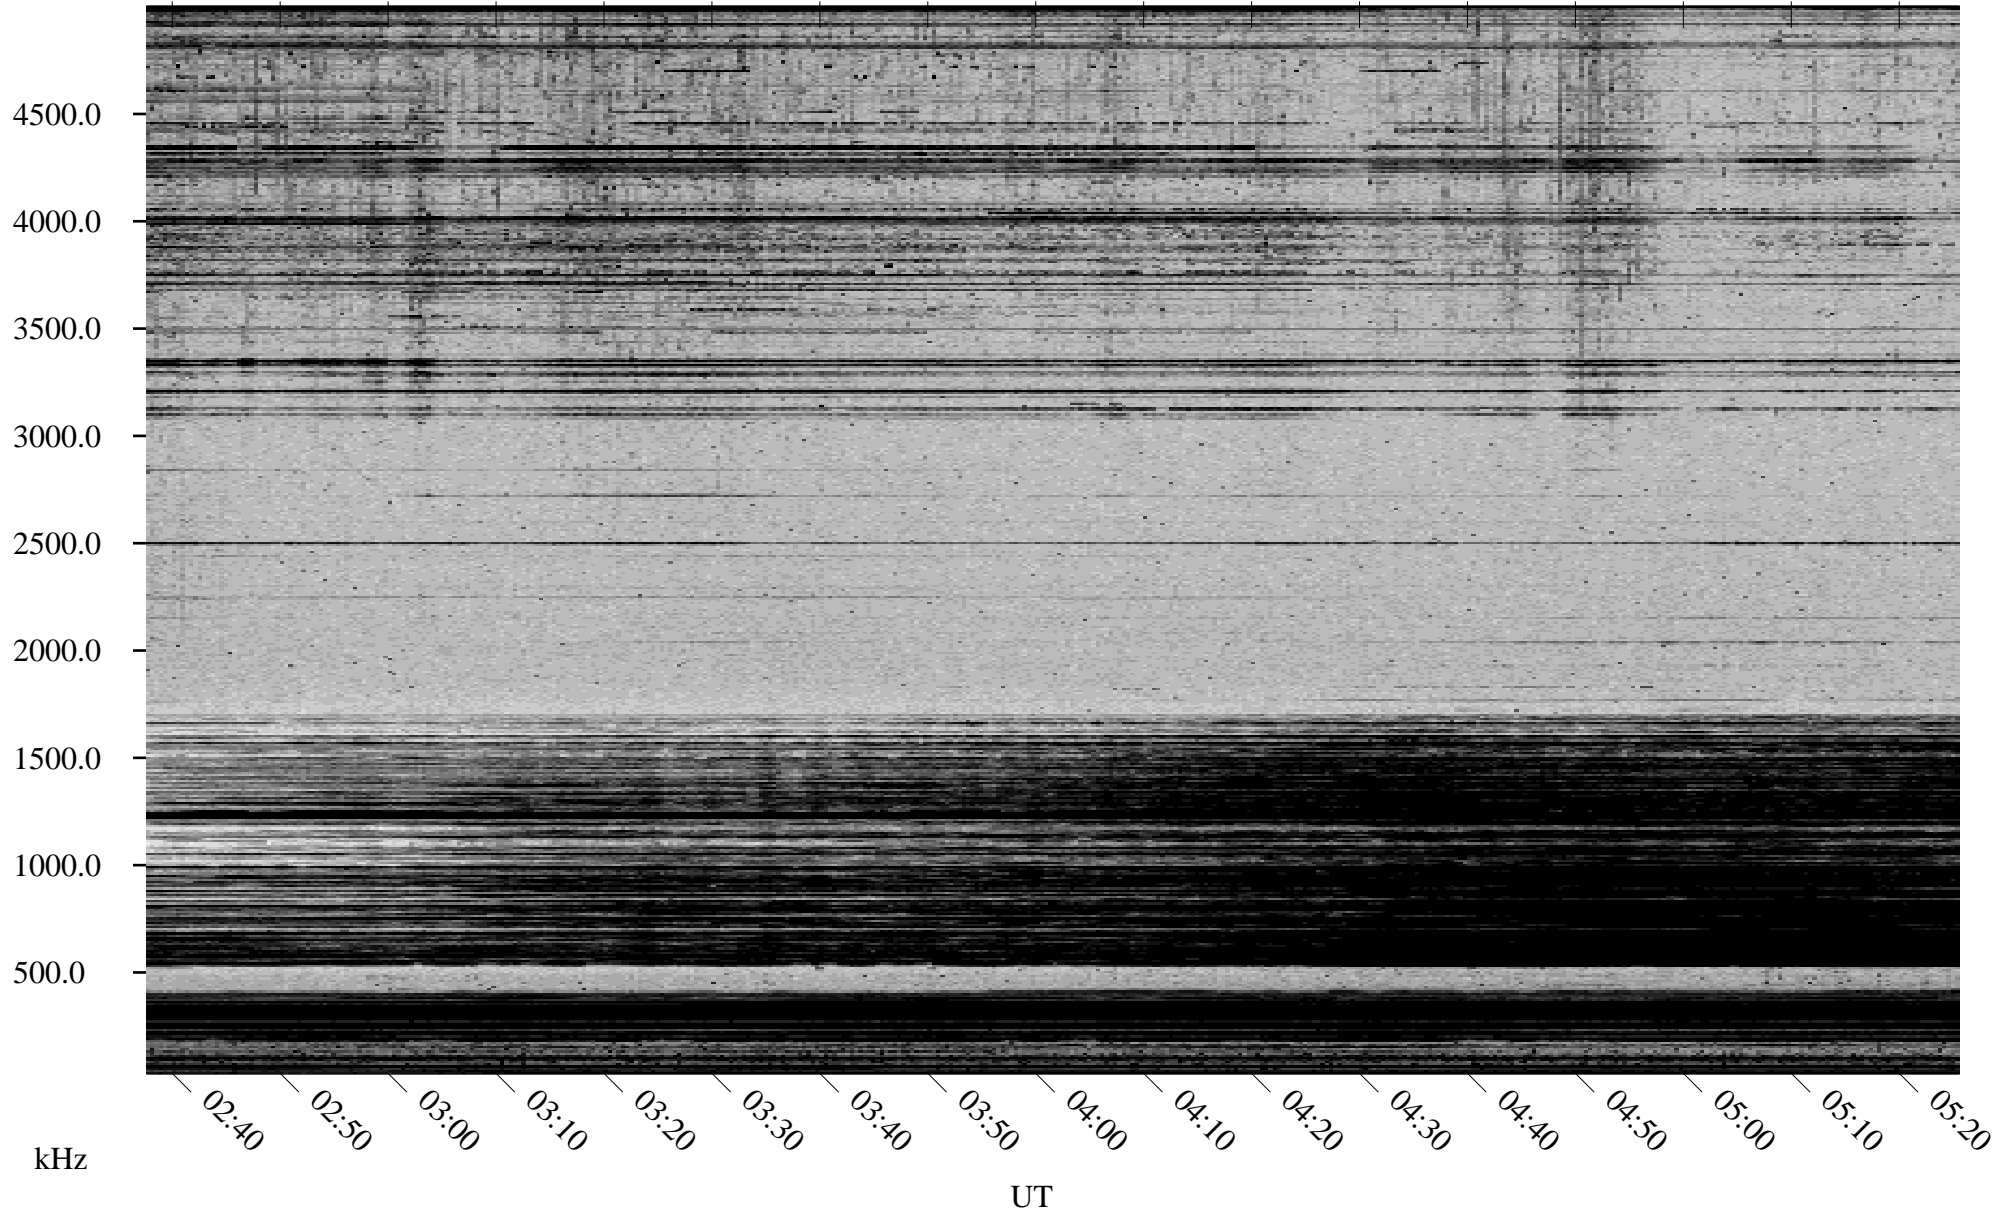

04/03/2002 Churchill, Manitoba

Linear Scale Black = 161 White = 15

ch02093l.r02m max_12

Page 1

04/03/2002 Churchill, Manitoba

Linear Scale Black = 161 White = 15

ch02093l.r02m max_12

Page 2

04/04/2002 Churchill, Manitoba

Linear Scale Black = 161 White = 15

ch02093l.r02m max_12

Page 3

04/04/2002 Churchill, Manitoba

Linear Scale Black = 161 White = 15

ch02093l.r02m max_12

Page 4

04/04/2002 Churchill, Manitoba

Linear Scale Black = 161 White = 15

ch02093l.r02m max_12

Page 5

04/04/2002 Churchill, Manitoba

Linear Scale Black = 161 White = 15

ch02093l.r02m max_12

Page 6

04/04/2002 Churchill, Manitoba

Linear Scale Black = 161 White = 15

ch02093l.r02m max_12

Page 7

04/04/2002 Churchill, Manitoba

Linear Scale Black = 161 White = 15

ch02093l.r02m max_12