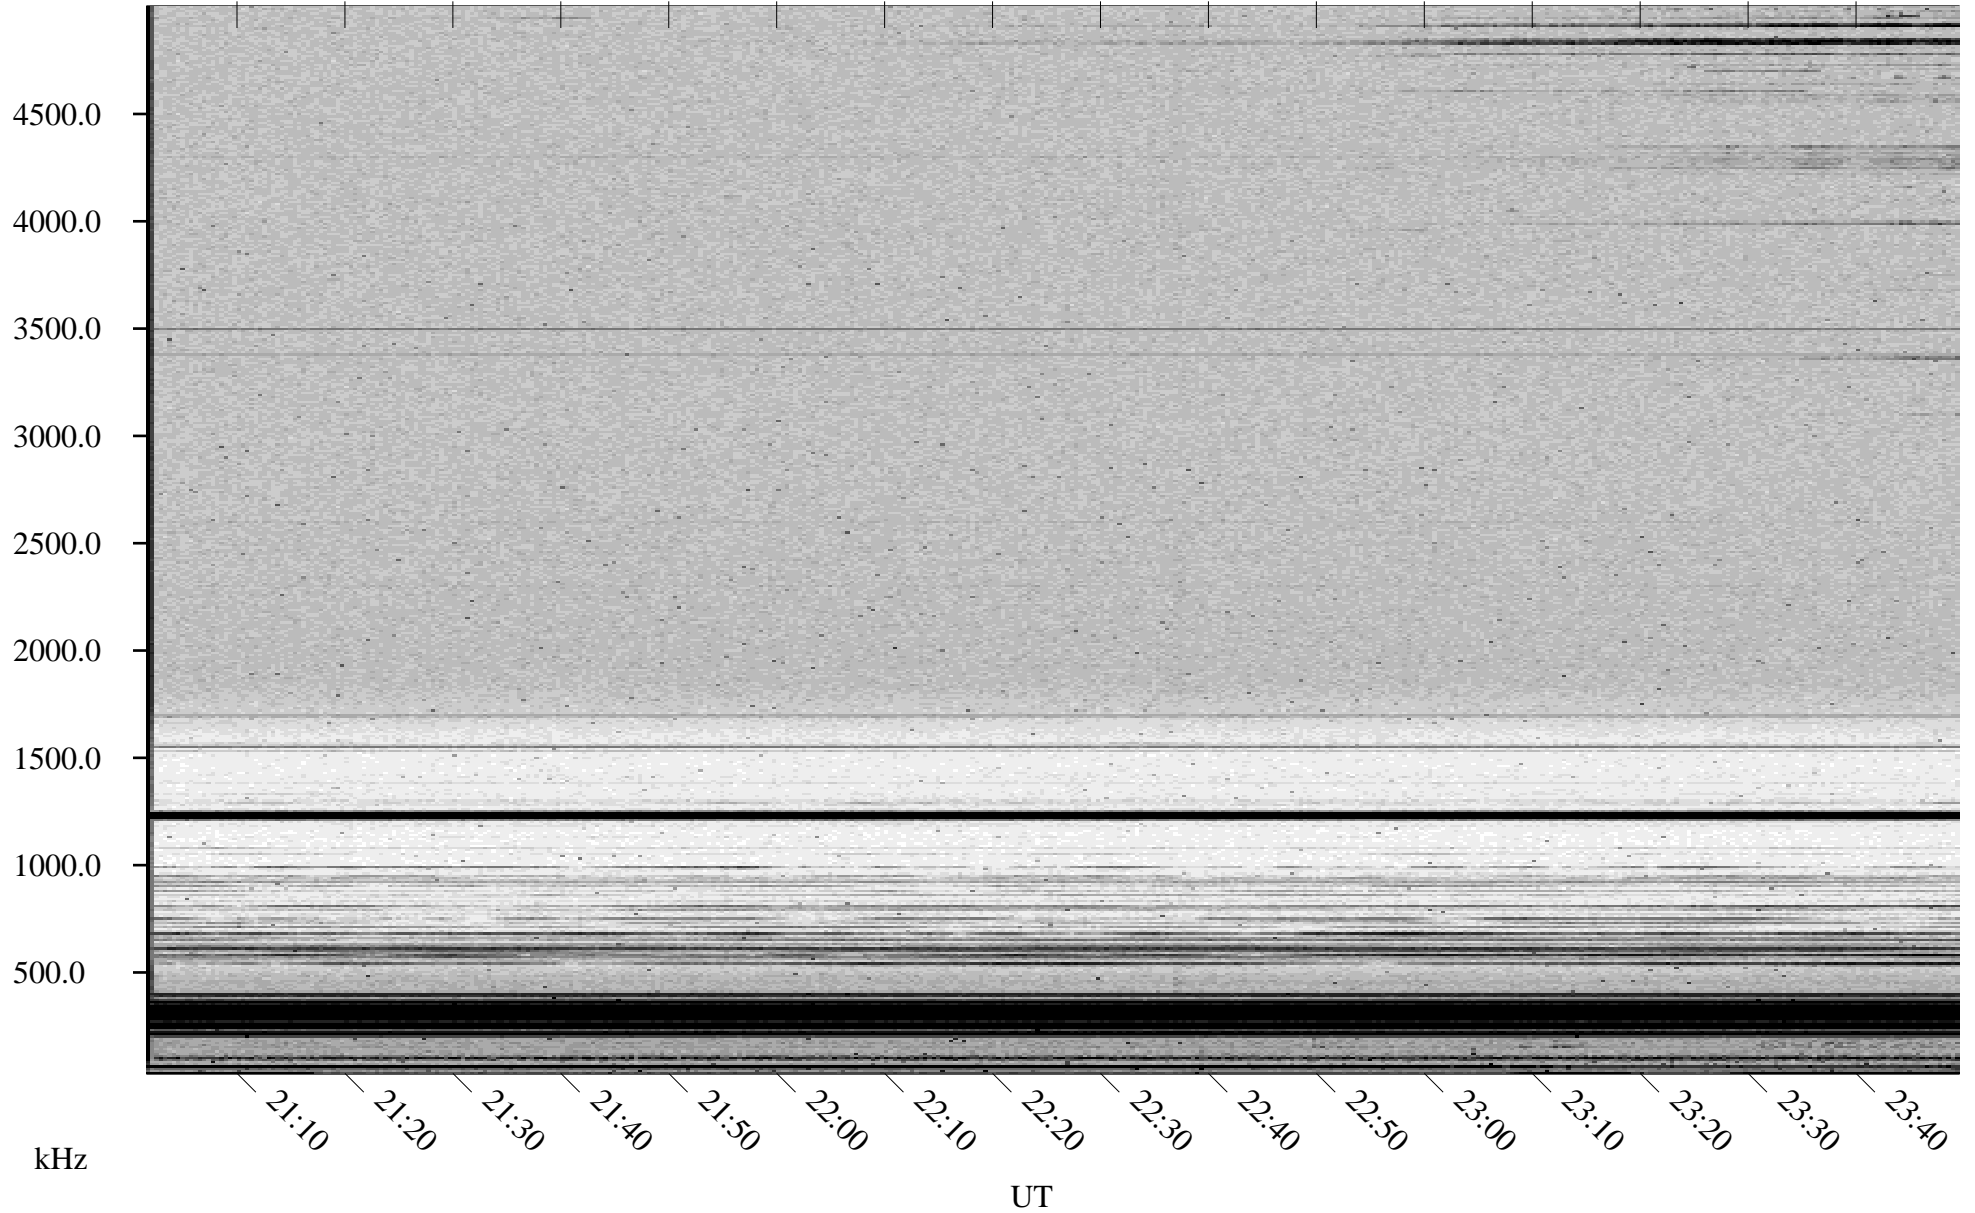

04/03/2002 Churchill, Manitoba

Linear Scale Black = 161 White = 15

ch02093l.r02m max_12

Page 1

04/03/2002 Churchill, Manitoba

Linear Scale Black = 161 White = 15

ch02093l.r02m max_12

Page 2

04/04/2002 Churchill, Manitoba

Linear Scale Black = 161 White = 15

ch02093l.r02m max_12

Page 3

04/04/2002 Churchill, Manitoba

Linear Scale Black = 161 White = 15

ch02093l.r02m max_12

Page 4

04/04/2002 Churchill, Manitoba

Linear Scale Black = 161 White = 15

ch02093l.r02m max_12

Page 5

04/04/2002 Churchill, Manitoba

Linear Scale Black = 161 White = 15

ch02093l.r02m max_12

Page 6

04/04/2002 Churchill, Manitoba

Linear Scale Black = 161 White = 15

ch02093l.r02m max_12

Page 7

04/04/2002 Churchill, Manitoba

Linear Scale Black = 161 White = 15

ch02093l.r02m max_12