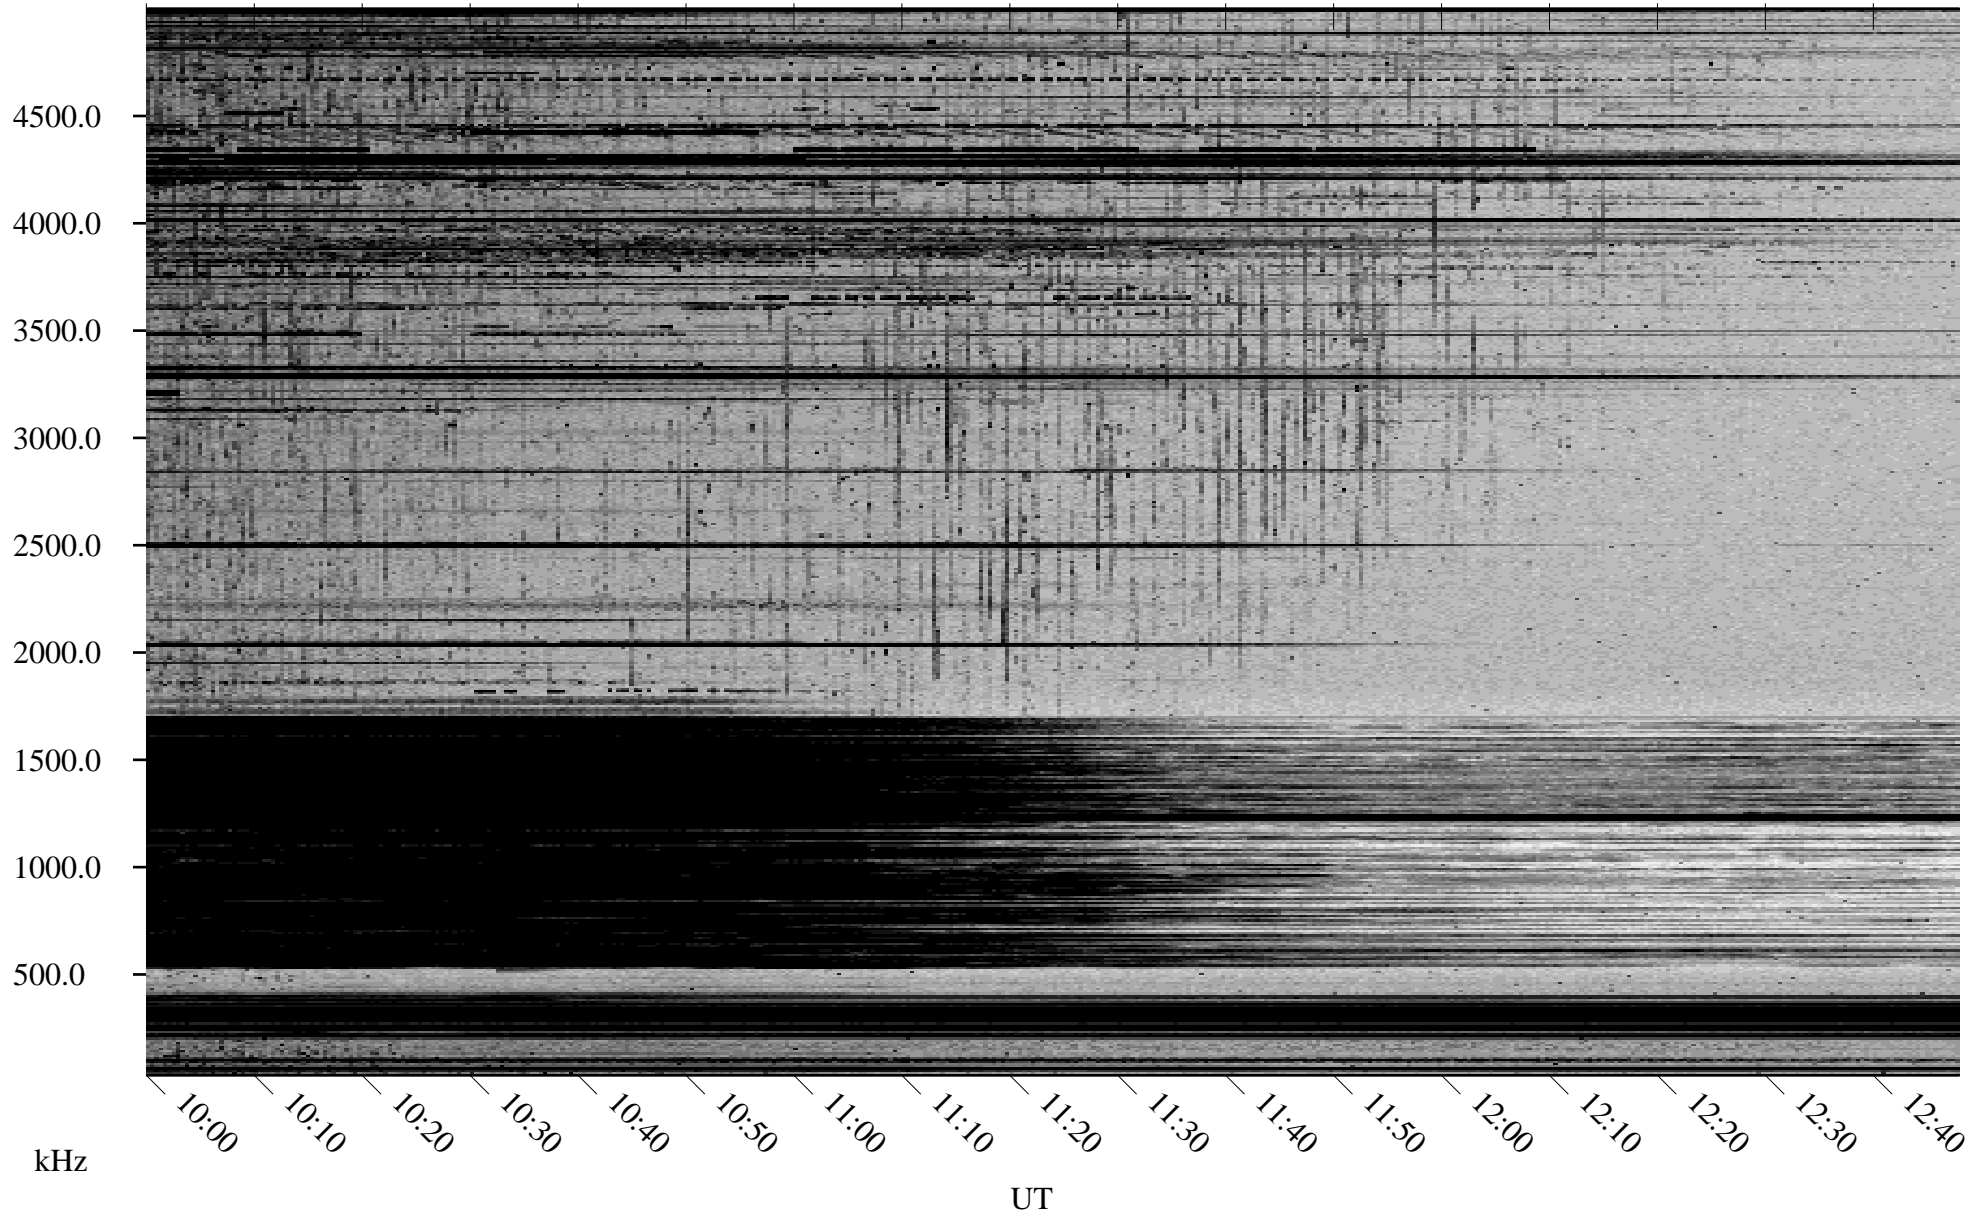

04/04/2002 Churchill, Manitoba

Linear Scale Black = 161 White = 15

ch02094l.r00m max_12

Page 1

04/04/2002 Churchill, Manitoba

Linear Scale Black = 161 White = 15

ch02094l.r00m max_12

Page 2

04/05/2002 Churchill, Manitoba

Linear Scale Black = 161 White = 15

ch02094l.r00m max_12

Page 3

04/05/2002 Churchill, Manitoba

Linear Scale Black = 161 White = 15

ch02094l.r00m max_12

Page 4

04/05/2002 Churchill, Manitoba

Linear Scale Black = 161 White = 15

ch02094l.r00m max_12

Page 5

04/05/2002 Churchill, Manitoba

Linear Scale Black = 161 White = 15

ch02094l.r00m max_12

Page 6

04/05/2002 Churchill, Manitoba

Linear Scale Black = 161 White = 15

ch02094l.r00m max_12

Page 7

04/05/2002 Churchill, Manitoba

Linear Scale Black = 161 White = 15

ch02094l.r00m max_12

Page 8