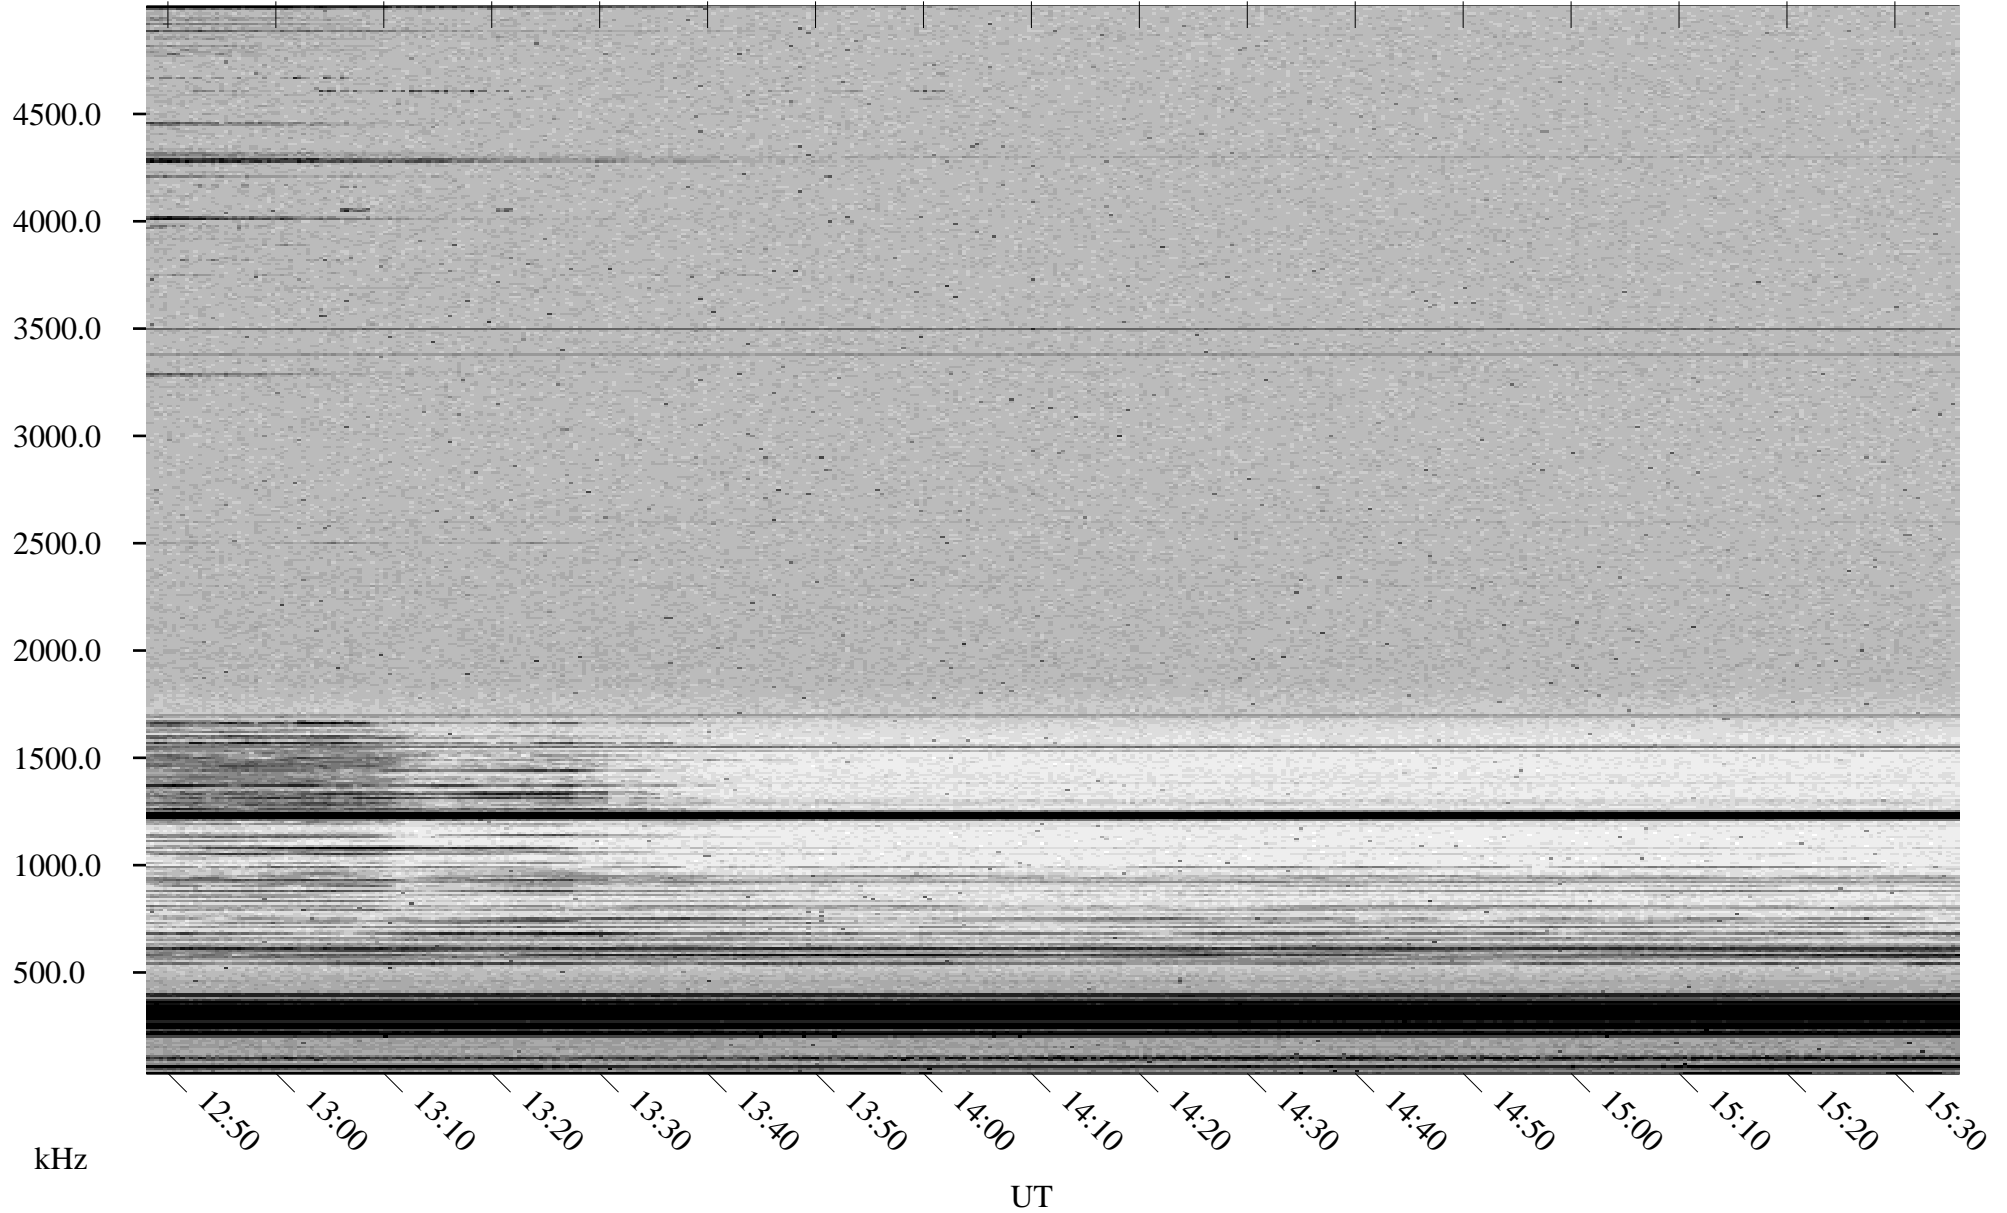

04/04/2002 Churchill, Manitoba

Linear Scale Black = 161 White = 15

ch02094l.r00m max_12

Page 1

04/04/2002 Churchill, Manitoba

Linear Scale Black = 161 White = 15

ch02094l.r00m max_12

Page 2

04/05/2002 Churchill, Manitoba

Linear Scale Black = 161 White = 15

ch02094l.r00m max_12

Page 3

04/05/2002 Churchill, Manitoba

Linear Scale Black = 161 White = 15

ch02094l.r00m max_12

Page 4

04/05/2002 Churchill, Manitoba

Linear Scale Black = 161 White = 15

ch02094l.r00m max_12

Page 5

04/05/2002 Churchill, Manitoba

Linear Scale Black = 161 White = 15

ch02094l.r00m max_12

Page 6

04/05/2002 Churchill, Manitoba

Linear Scale Black = 161 White = 15

ch02094l.r00m max_12

Page 7

04/05/2002 Churchill, Manitoba

Linear Scale Black = 161 White = 15

ch02094l.r00m max_12

Page 8