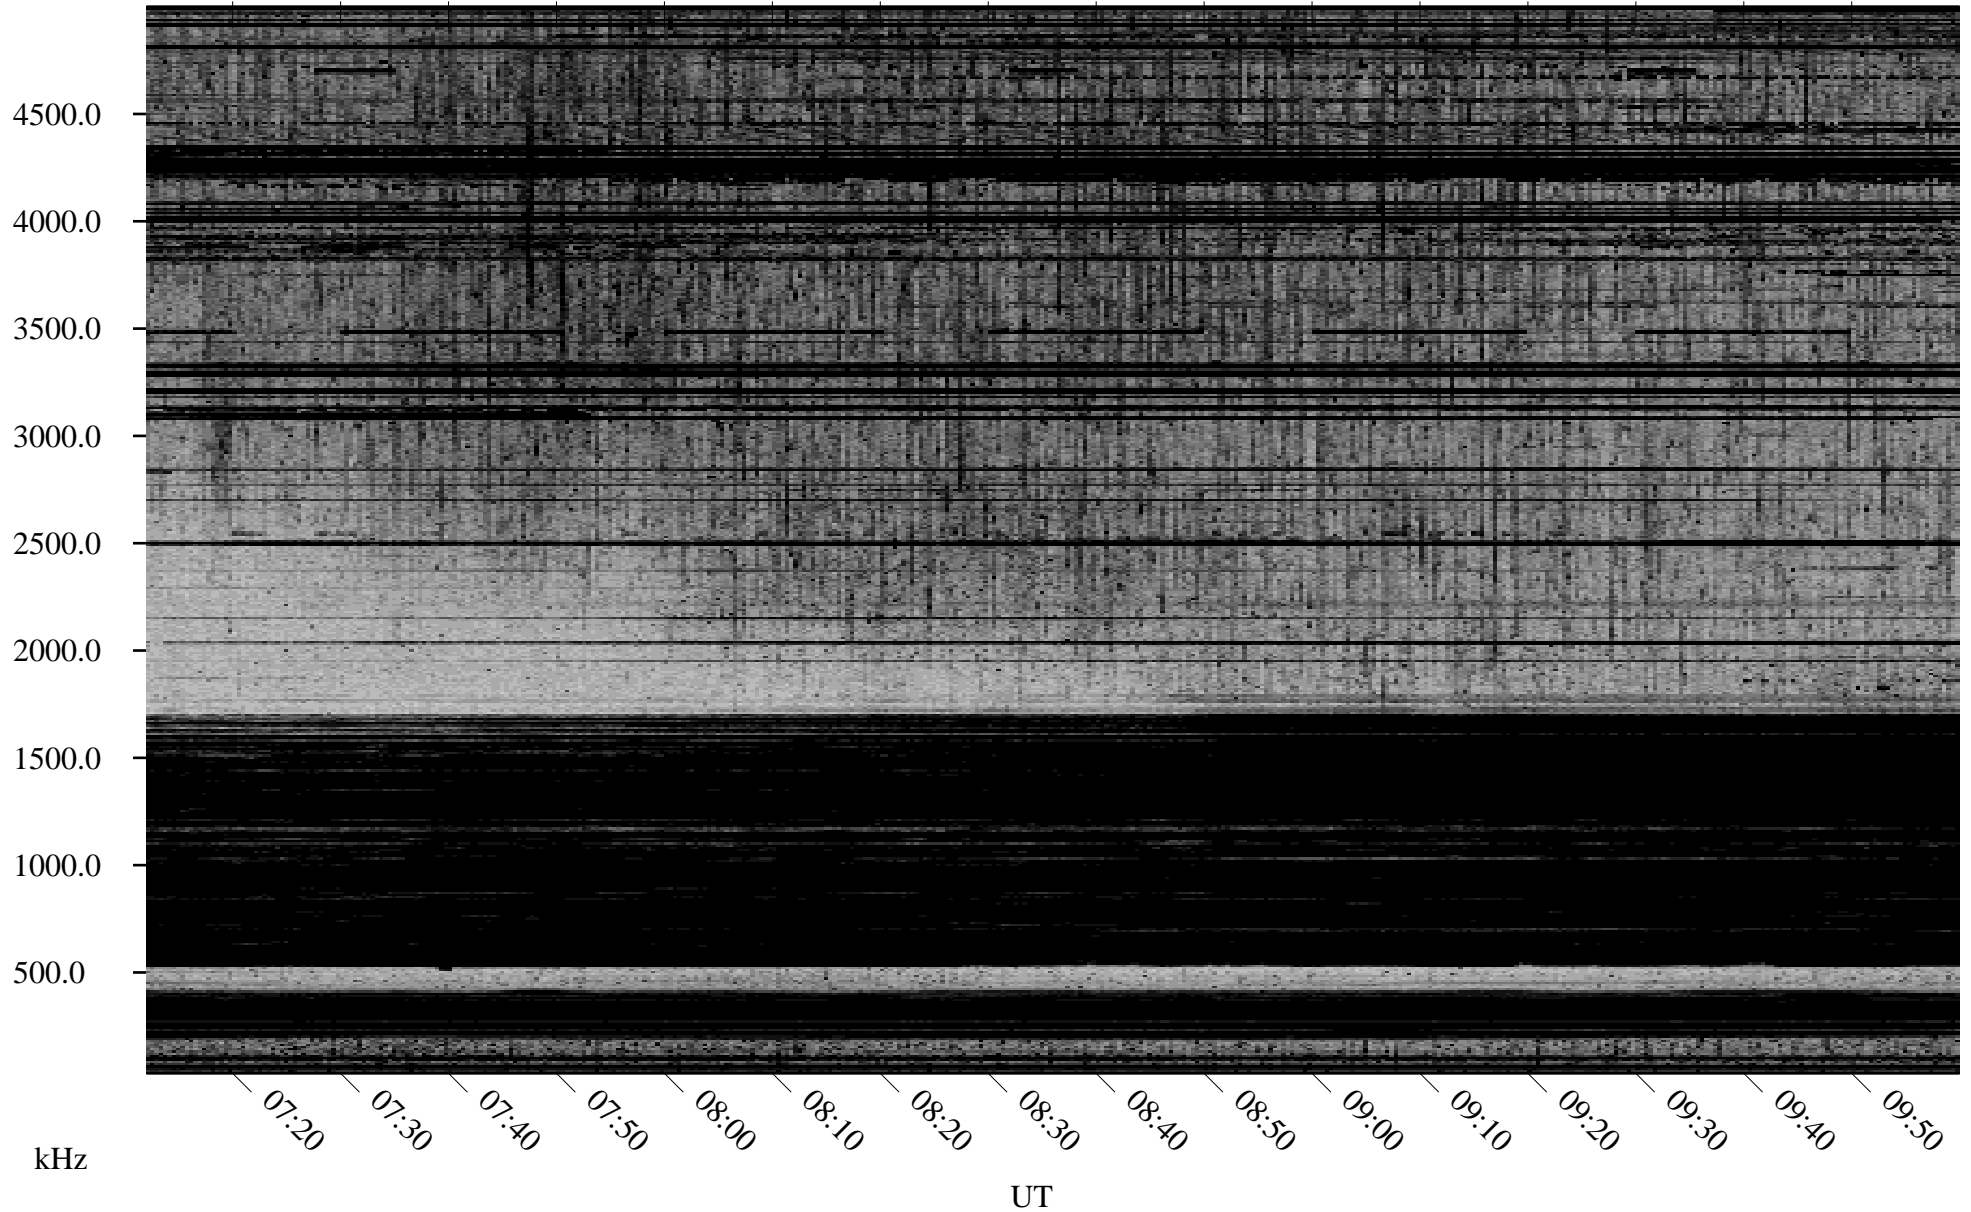

04/04/2002 Churchill, Manitoba

Linear Scale Black = 161 White = 15

ch02094l.r00m max_12

Page 1

04/04/2002 Churchill, Manitoba

Linear Scale Black = 161 White = 15

ch02094l.r00m max_12

Page 2

04/05/2002 Churchill, Manitoba

Linear Scale Black = 161 White = 15

ch02094l.r00m max_12

Page 3

04/05/2002 Churchill, Manitoba

Linear Scale Black = 161 White = 15

ch02094l.r00m max_12

Page 4

04/05/2002 Churchill, Manitoba

Linear Scale Black = 161 White = 15

ch02094l.r00m max_12

Page 5

04/05/2002 Churchill, Manitoba

Linear Scale Black = 161 White = 15

ch02094l.r00m max_12

Page 6

04/05/2002 Churchill, Manitoba

Linear Scale Black = 161 White = 15

ch02094l.r00m max_12

Page 7

04/05/2002 Churchill, Manitoba

Linear Scale Black = 161 White = 15

ch02094l.r00m max_12

Page 8