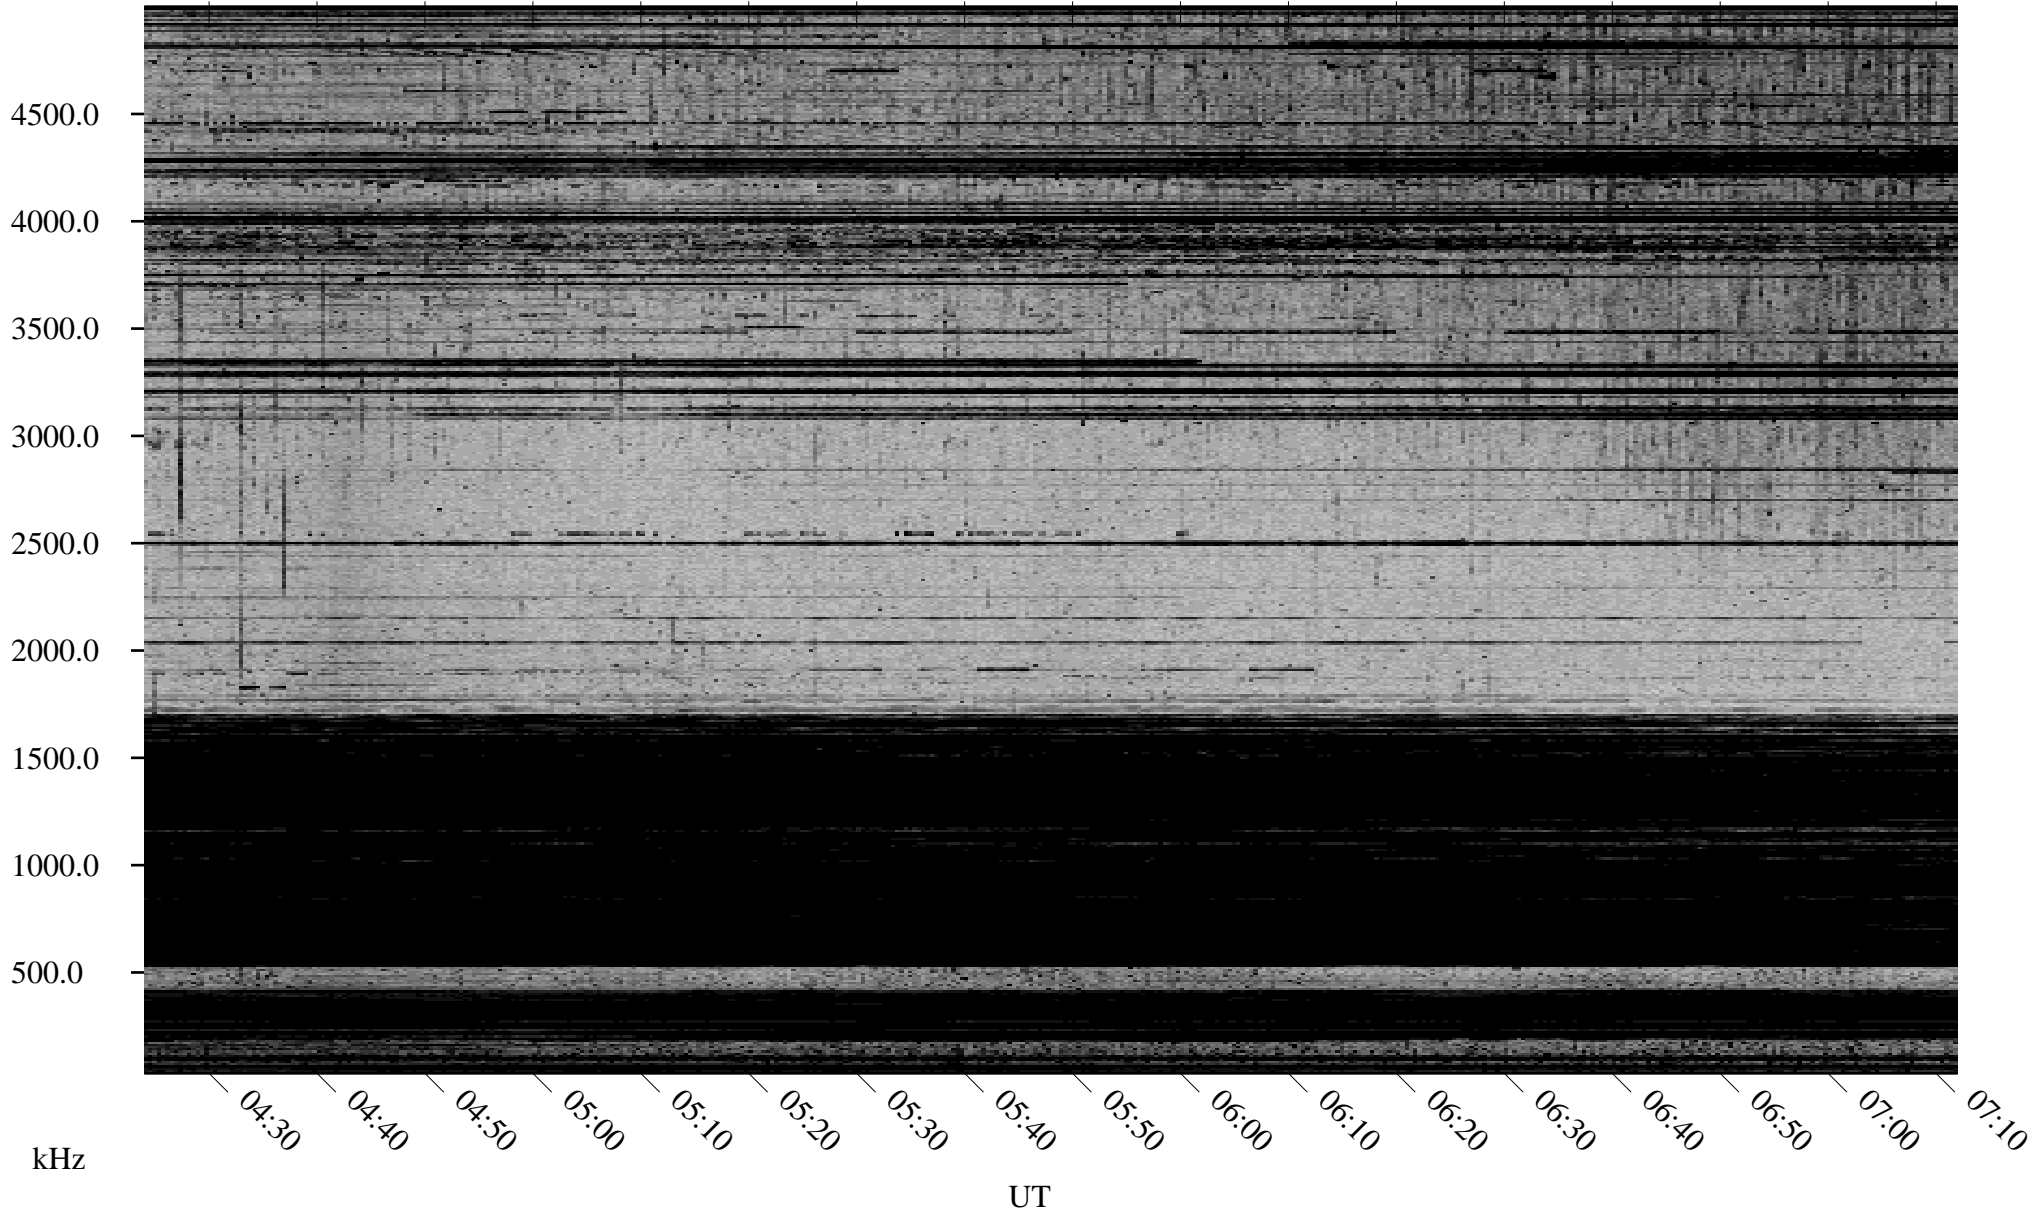

04/04/2002 Churchill, Manitoba

Linear Scale Black = 161 White = 15

ch02094l.r00m max_12

Page 1

04/04/2002 Churchill, Manitoba

Linear Scale Black = 161 White = 15

ch02094l.r00m max_12

Page 2

04/05/2002 Churchill, Manitoba

Linear Scale Black = 161 White = 15

ch02094l.r00m max_12

Page 3

04/05/2002 Churchill, Manitoba

Linear Scale Black = 161 White = 15

ch02094l.r00m max_12

Page 4

04/05/2002 Churchill, Manitoba

Linear Scale Black = 161 White = 15

ch02094l.r00m max_12

Page 5

04/05/2002 Churchill, Manitoba

Linear Scale Black = 161 White = 15

ch02094l.r00m max_12

Page 6

04/05/2002 Churchill, Manitoba

Linear Scale Black = 161 White = 15

ch02094l.r00m max_12

Page 7

04/05/2002 Churchill, Manitoba

Linear Scale Black = 161 White = 15

ch02094l.r00m max_12

Page 8