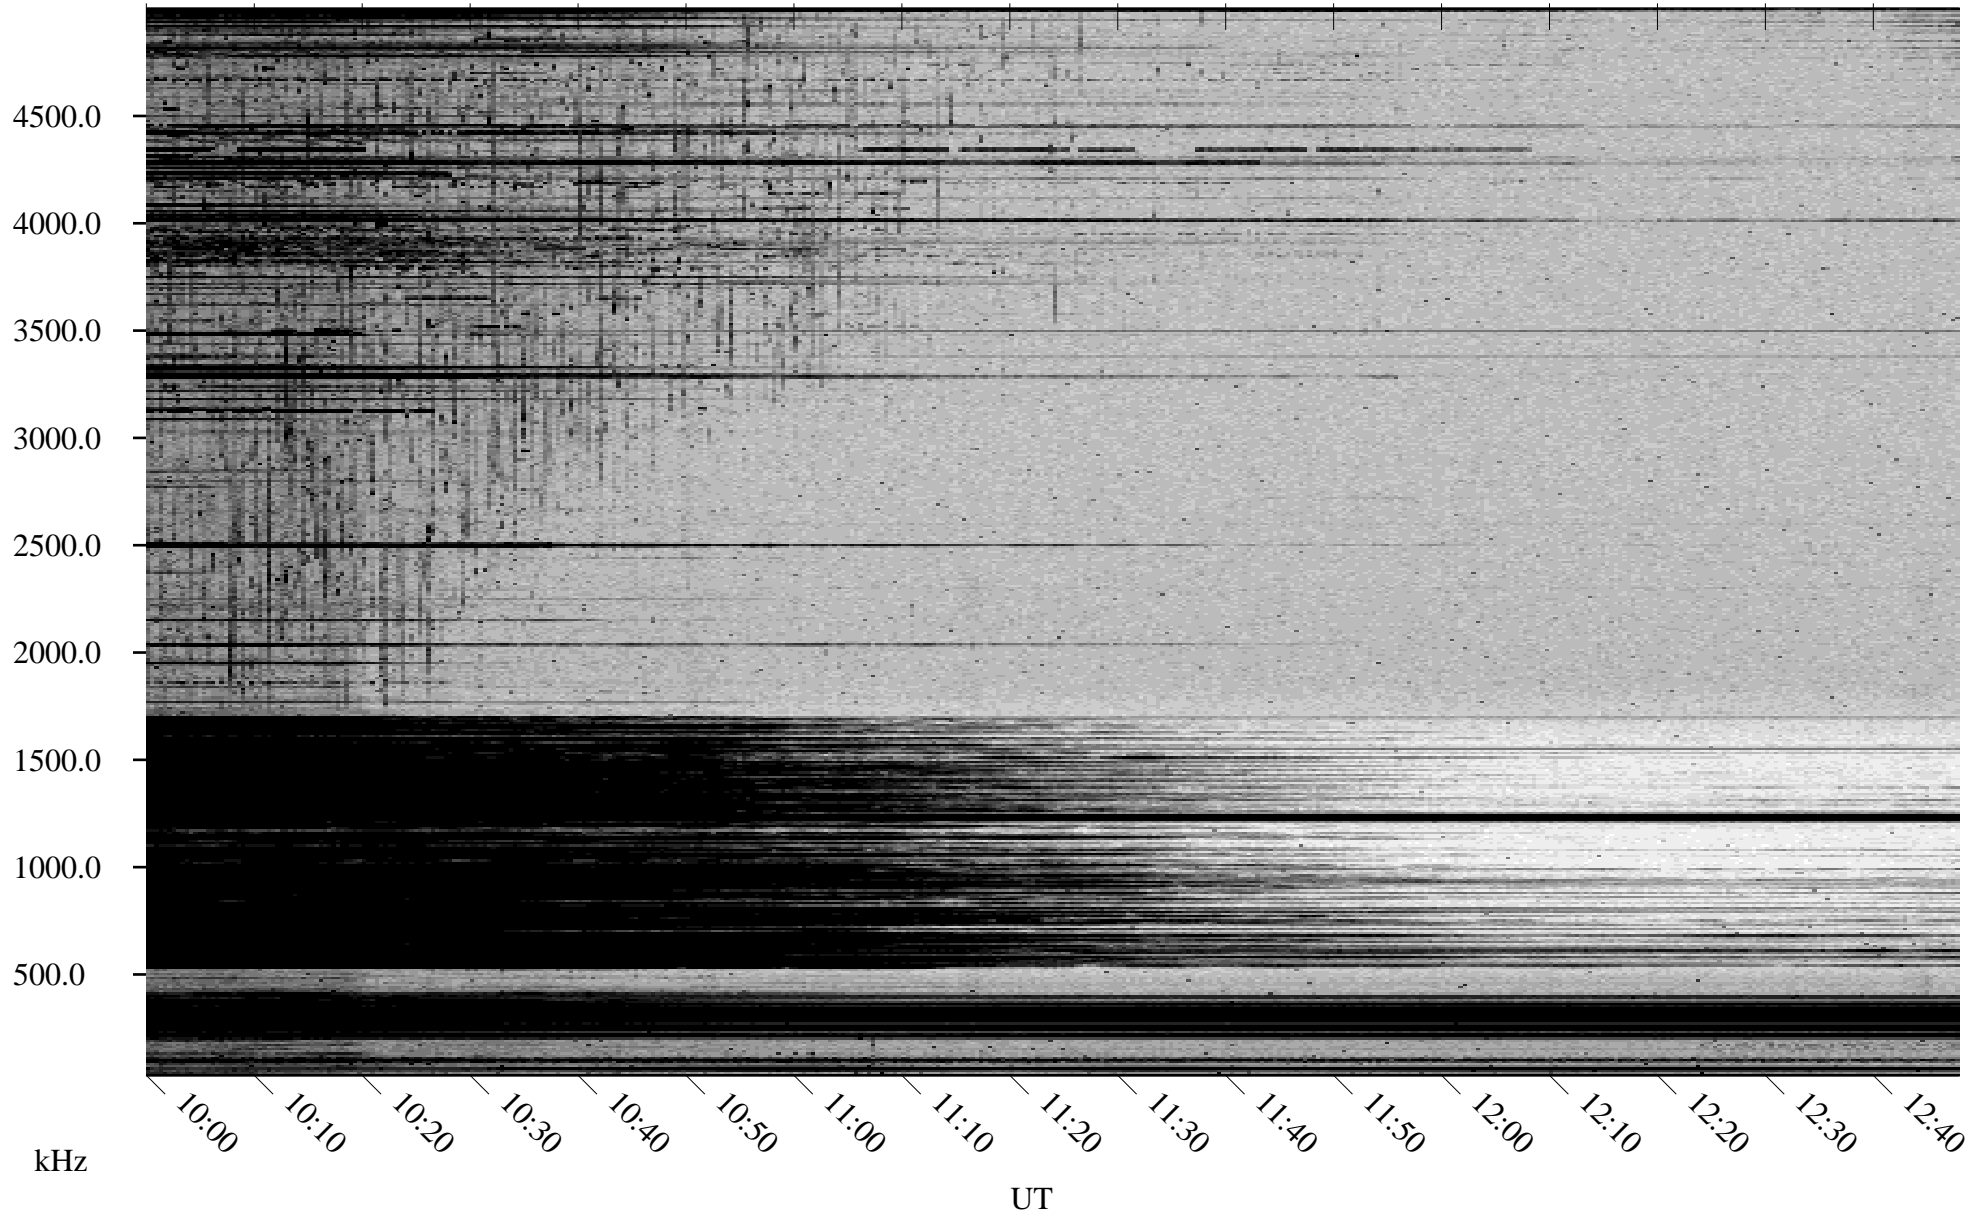

04/05/2002 Churchill, Manitoba

Linear Scale Black = 161 White = 15

ch020951.r00m max_12

Page 1

04/05/2002 Churchill, Manitoba

Linear Scale Black = 161 White = 15

ch020951.r00m max_12

Page 2

04/06/2002 Churchill, Manitoba

Linear Scale Black = 161 White = 15

ch02095l.r00m max_12

Page 3

04/06/2002 Churchill, Manitoba

Linear Scale Black = 161 White = 15

ch02095l.r00m max_12

Page 4

04/06/2002 Churchill, Manitoba

Linear Scale Black = 161 White = 15

ch02095l.r00m max_12

Page 5

04/06/2002 Churchill, Manitoba

Linear Scale Black = 161 White = 15

ch02095l.r00m max_12

Page 6

04/06/2002 Churchill, Manitoba

Linear Scale Black = 161 White = 15

ch02095l.r00m max_12

Page 7

04/06/2002 Churchill, Manitoba

Linear Scale Black = 161 White = 15

ch02095l.r00m max_12

Page 8