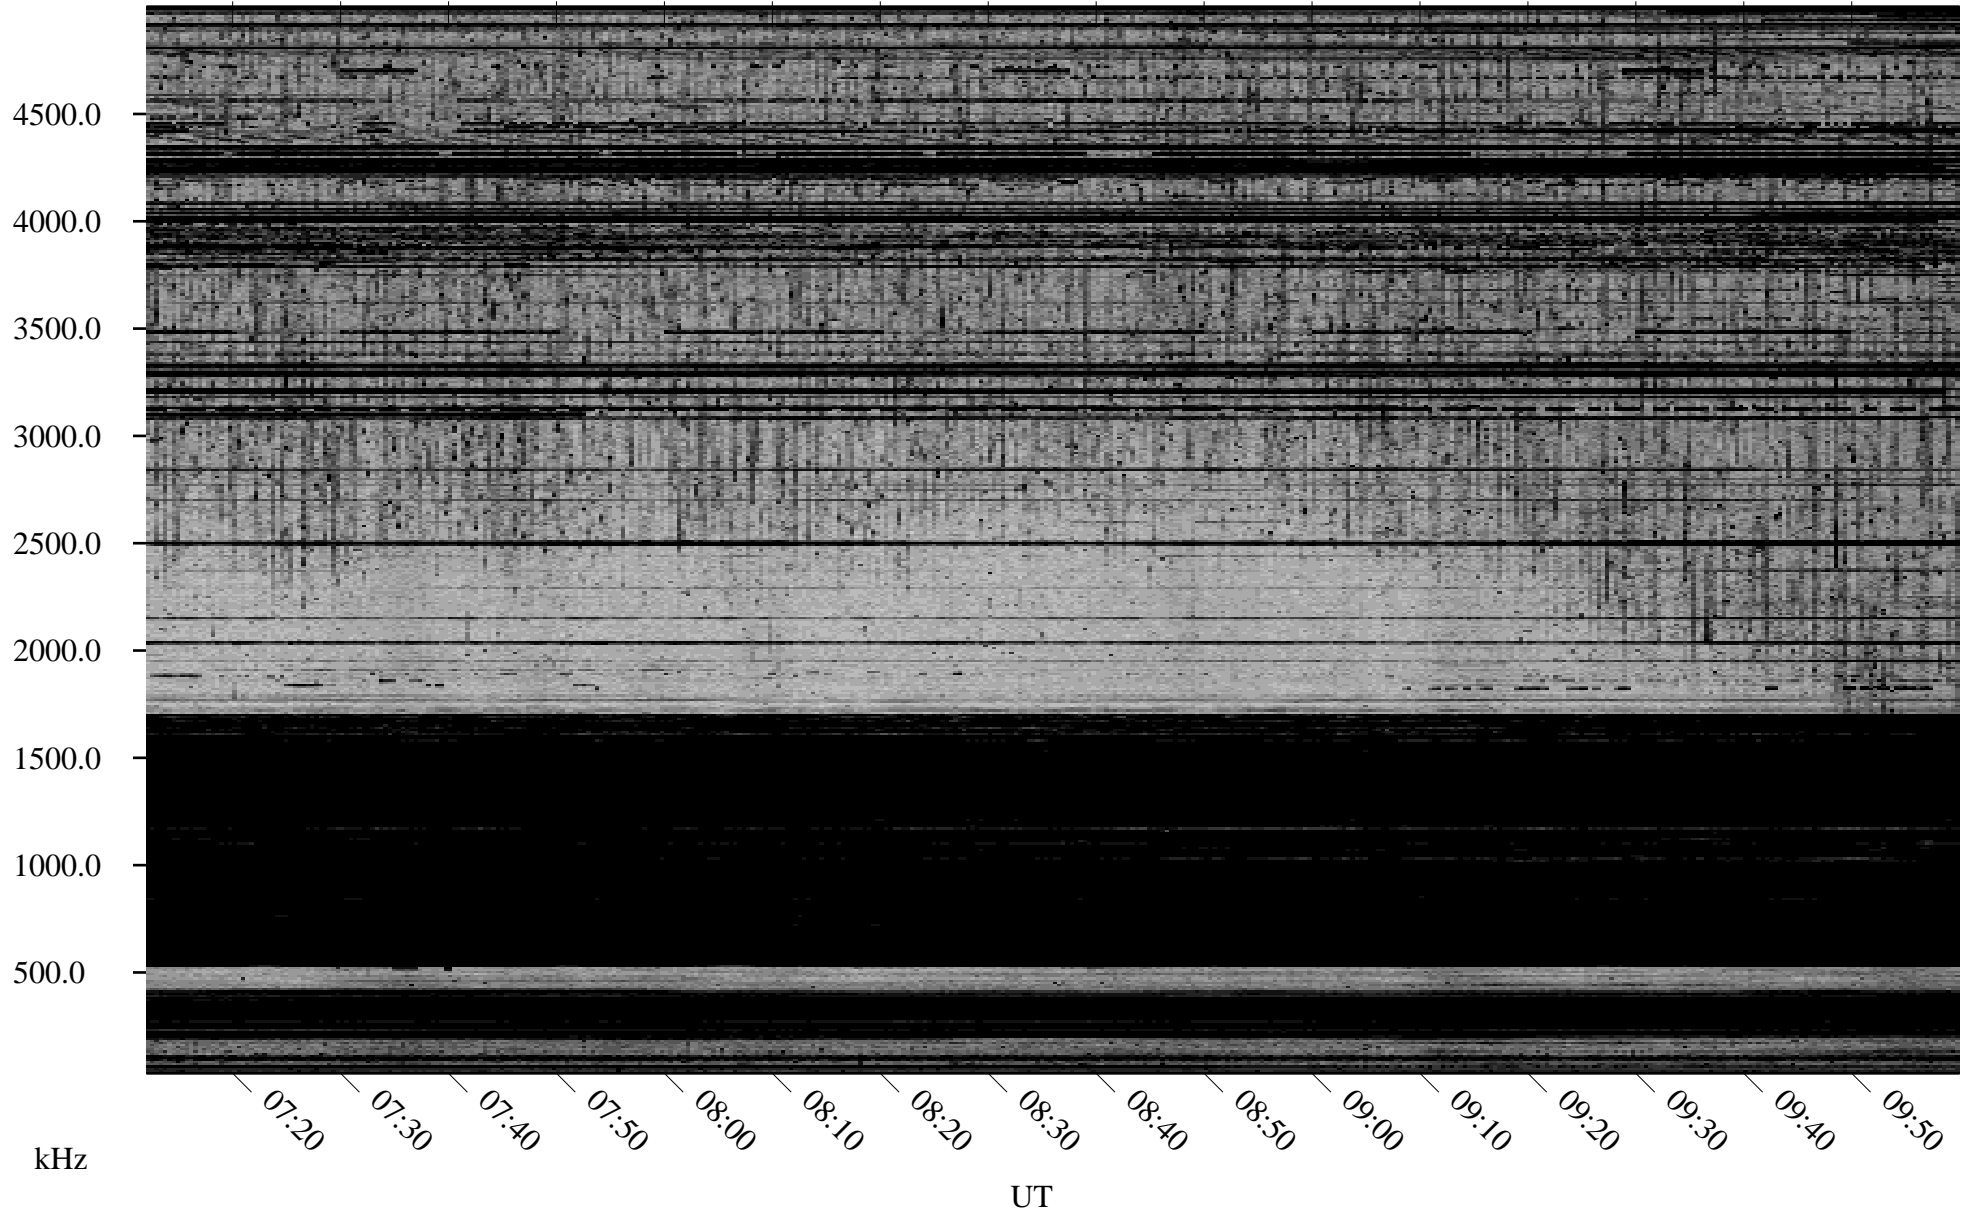

04/05/2002 Churchill, Manitoba

Linear Scale Black = 161 White = 15

ch020951.r00m max_12

Page 1

04/05/2002 Churchill, Manitoba

Linear Scale Black = 161 White = 15

ch020951.r00m max_12

Page 2

04/06/2002 Churchill, Manitoba

Linear Scale Black = 161 White = 15

ch02095l.r00m max_12

Page 3

04/06/2002 Churchill, Manitoba

Linear Scale Black = 161 White = 15

ch02095l.r00m max_12

Page 4

04/06/2002 Churchill, Manitoba

Linear Scale Black = 161 White = 15

ch02095l.r00m max_12

Page 5

04/06/2002 Churchill, Manitoba

Linear Scale Black = 161 White = 15

ch02095l.r00m max_12

Page 6

04/06/2002 Churchill, Manitoba

Linear Scale Black = 161 White = 15

ch02095l.r00m max_12

Page 7

04/06/2002 Churchill, Manitoba

Linear Scale Black = 161 White = 15

ch02095l.r00m max_12

Page 8