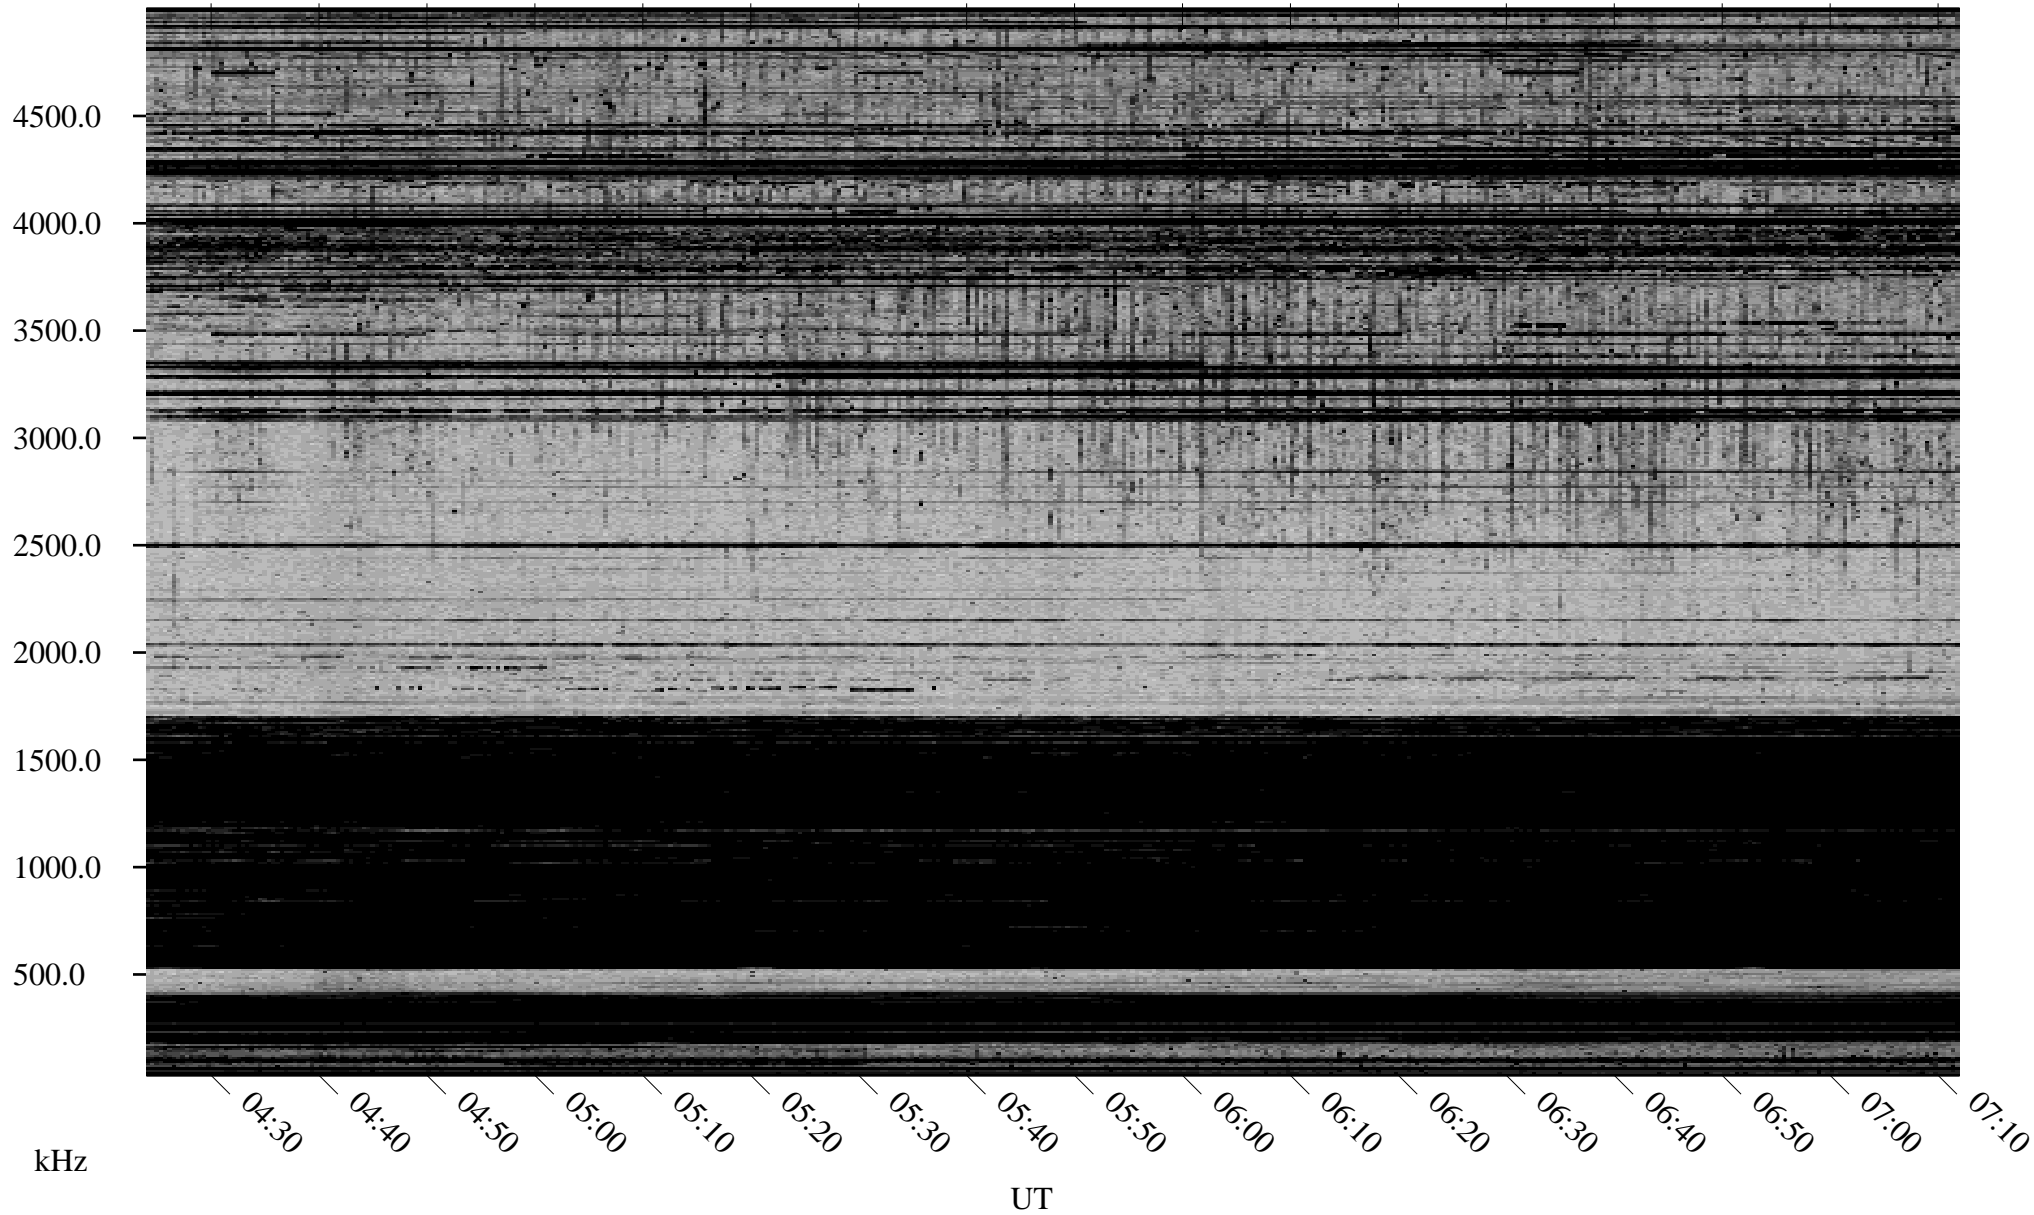

04/05/2002 Churchill, Manitoba

Linear Scale Black = 161 White = 15

ch020951.r00m max_12

Page 1

04/05/2002 Churchill, Manitoba

Linear Scale Black = 161 White = 15

ch020951.r00m max_12

Page 2

04/06/2002 Churchill, Manitoba

Linear Scale Black = 161 White = 15

ch02095l.r00m max_12

Page 3

04/06/2002 Churchill, Manitoba

Linear Scale Black = 161 White = 15

ch02095l.r00m max_12

Page 4

04/06/2002 Churchill, Manitoba

Linear Scale Black = 161 White = 15

ch02095l.r00m max_12

Page 5

04/06/2002 Churchill, Manitoba

Linear Scale Black = 161 White = 15

ch02095l.r00m max_12

Page 6

04/06/2002 Churchill, Manitoba

Linear Scale Black = 161 White = 15

ch02095l.r00m max_12

Page 7

04/06/2002 Churchill, Manitoba

Linear Scale Black = 161 White = 15

ch02095l.r00m max_12

Page 8