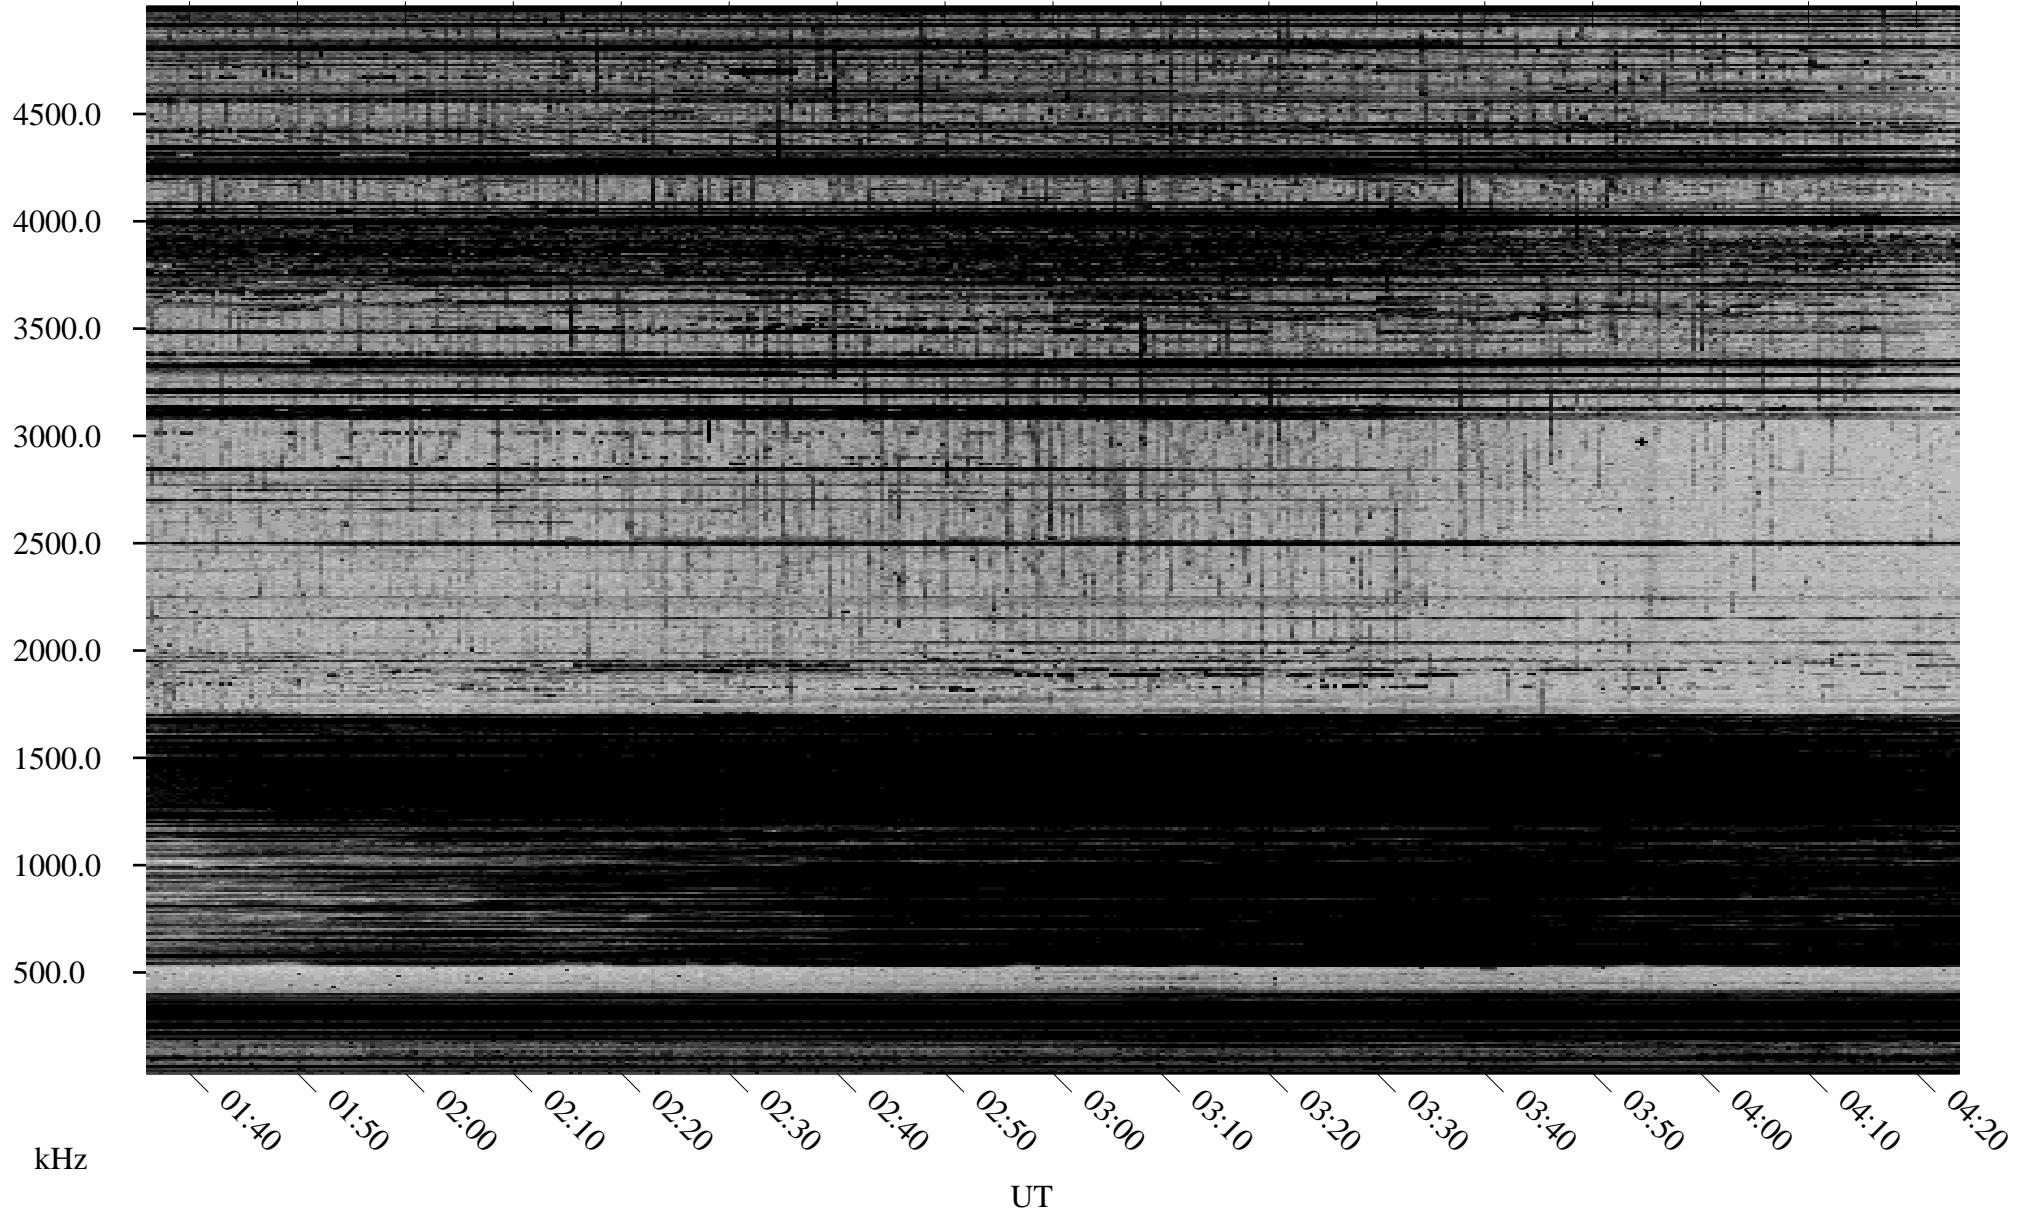

04/05/2002 Churchill, Manitoba

Linear Scale Black = 161 White = 15

ch020951.r00m max_12

Page 1

04/05/2002 Churchill, Manitoba

Linear Scale Black = 161 White = 15

ch020951.r00m max_12

Page 2

04/06/2002 Churchill, Manitoba

Linear Scale Black = 161 White = 15

ch02095l.r00m max_12

Page 3

04/06/2002 Churchill, Manitoba

Linear Scale Black = 161 White = 15

ch02095l.r00m max_12

Page 4

04/06/2002 Churchill, Manitoba

Linear Scale Black = 161 White = 15

ch02095l.r00m max_12

Page 5

04/06/2002 Churchill, Manitoba

Linear Scale Black = 161 White = 15

ch02095l.r00m max_12

Page 6

04/06/2002 Churchill, Manitoba

Linear Scale Black = 161 White = 15

ch02095l.r00m max_12

Page 7

04/06/2002 Churchill, Manitoba

Linear Scale Black = 161 White = 15

ch02095l.r00m max_12

Page 8