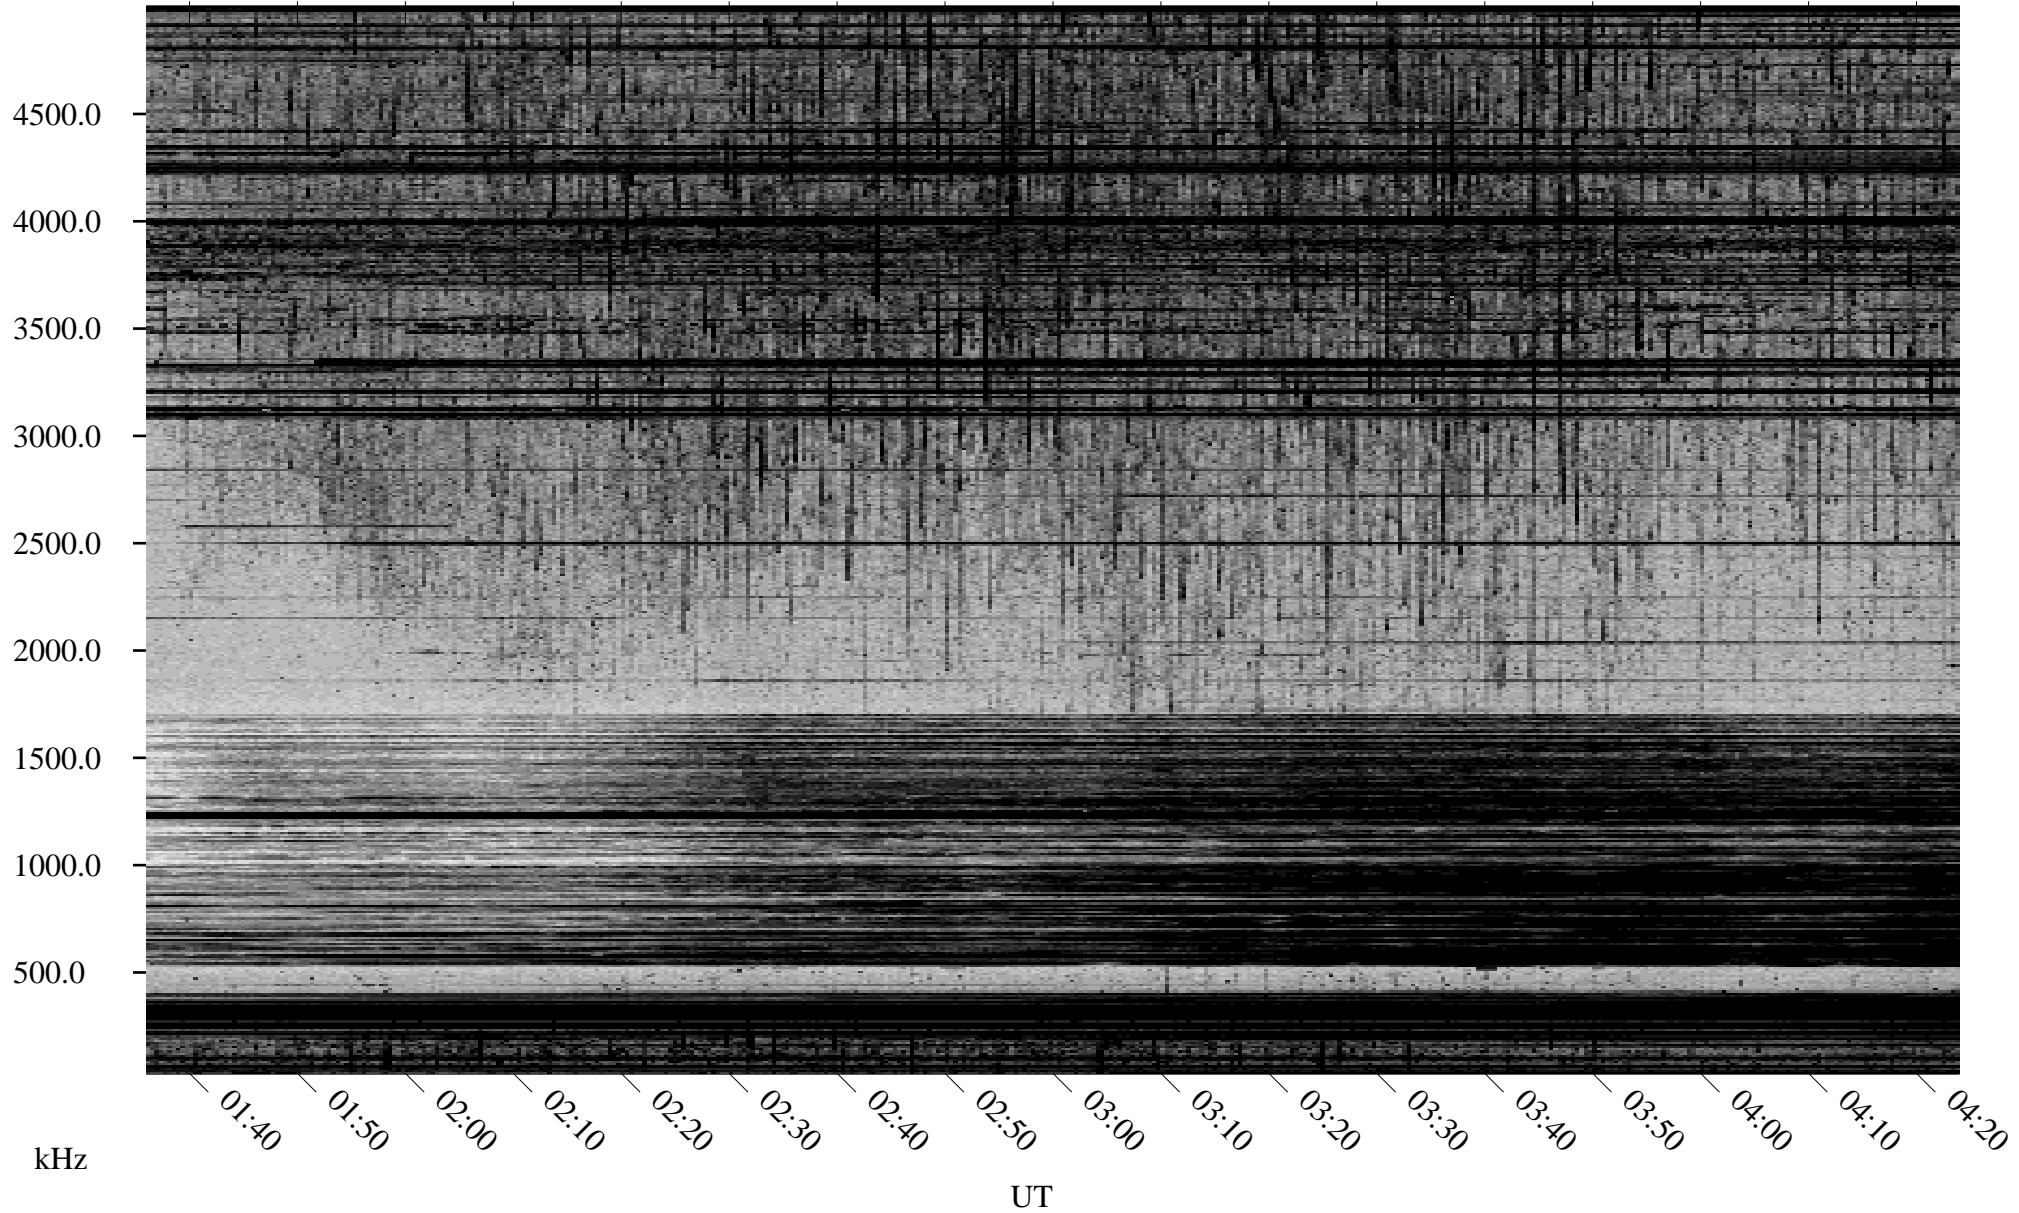

04/06/2002 Churchill, Manitoba

Linear Scale Black = 161 White = 15

ch02096l.r00m max_12

Page 1

04/06/2002 Churchill, Manitoba

Linear Scale Black = 161 White = 15

ch02096l.r00m max_12

Page 2

04/07/2002 Churchill, Manitoba

Linear Scale Black = 161 White = 15

ch02096l.r00m max_12

Page 3

04/07/2002 Churchill, Manitoba

Linear Scale Black = 161 White = 15

ch02096l.r00m max_12

04/07/2002 Churchill, Manitoba

Linear Scale Black = 161 White = 15

ch02096l.r00m max_12

Page 5

04/07/2002 Churchill, Manitoba

Linear Scale Black = 161 White = 15

ch02096l.r00m max_12

Page 6

04/07/2002 Churchill, Manitoba

Linear Scale Black = 161 White = 15

ch02096l.r00m max_12

Page 7

04/07/2002 Churchill, Manitoba

Linear Scale Black = 161 White = 15

ch02096l.r00m max_12

Page 8