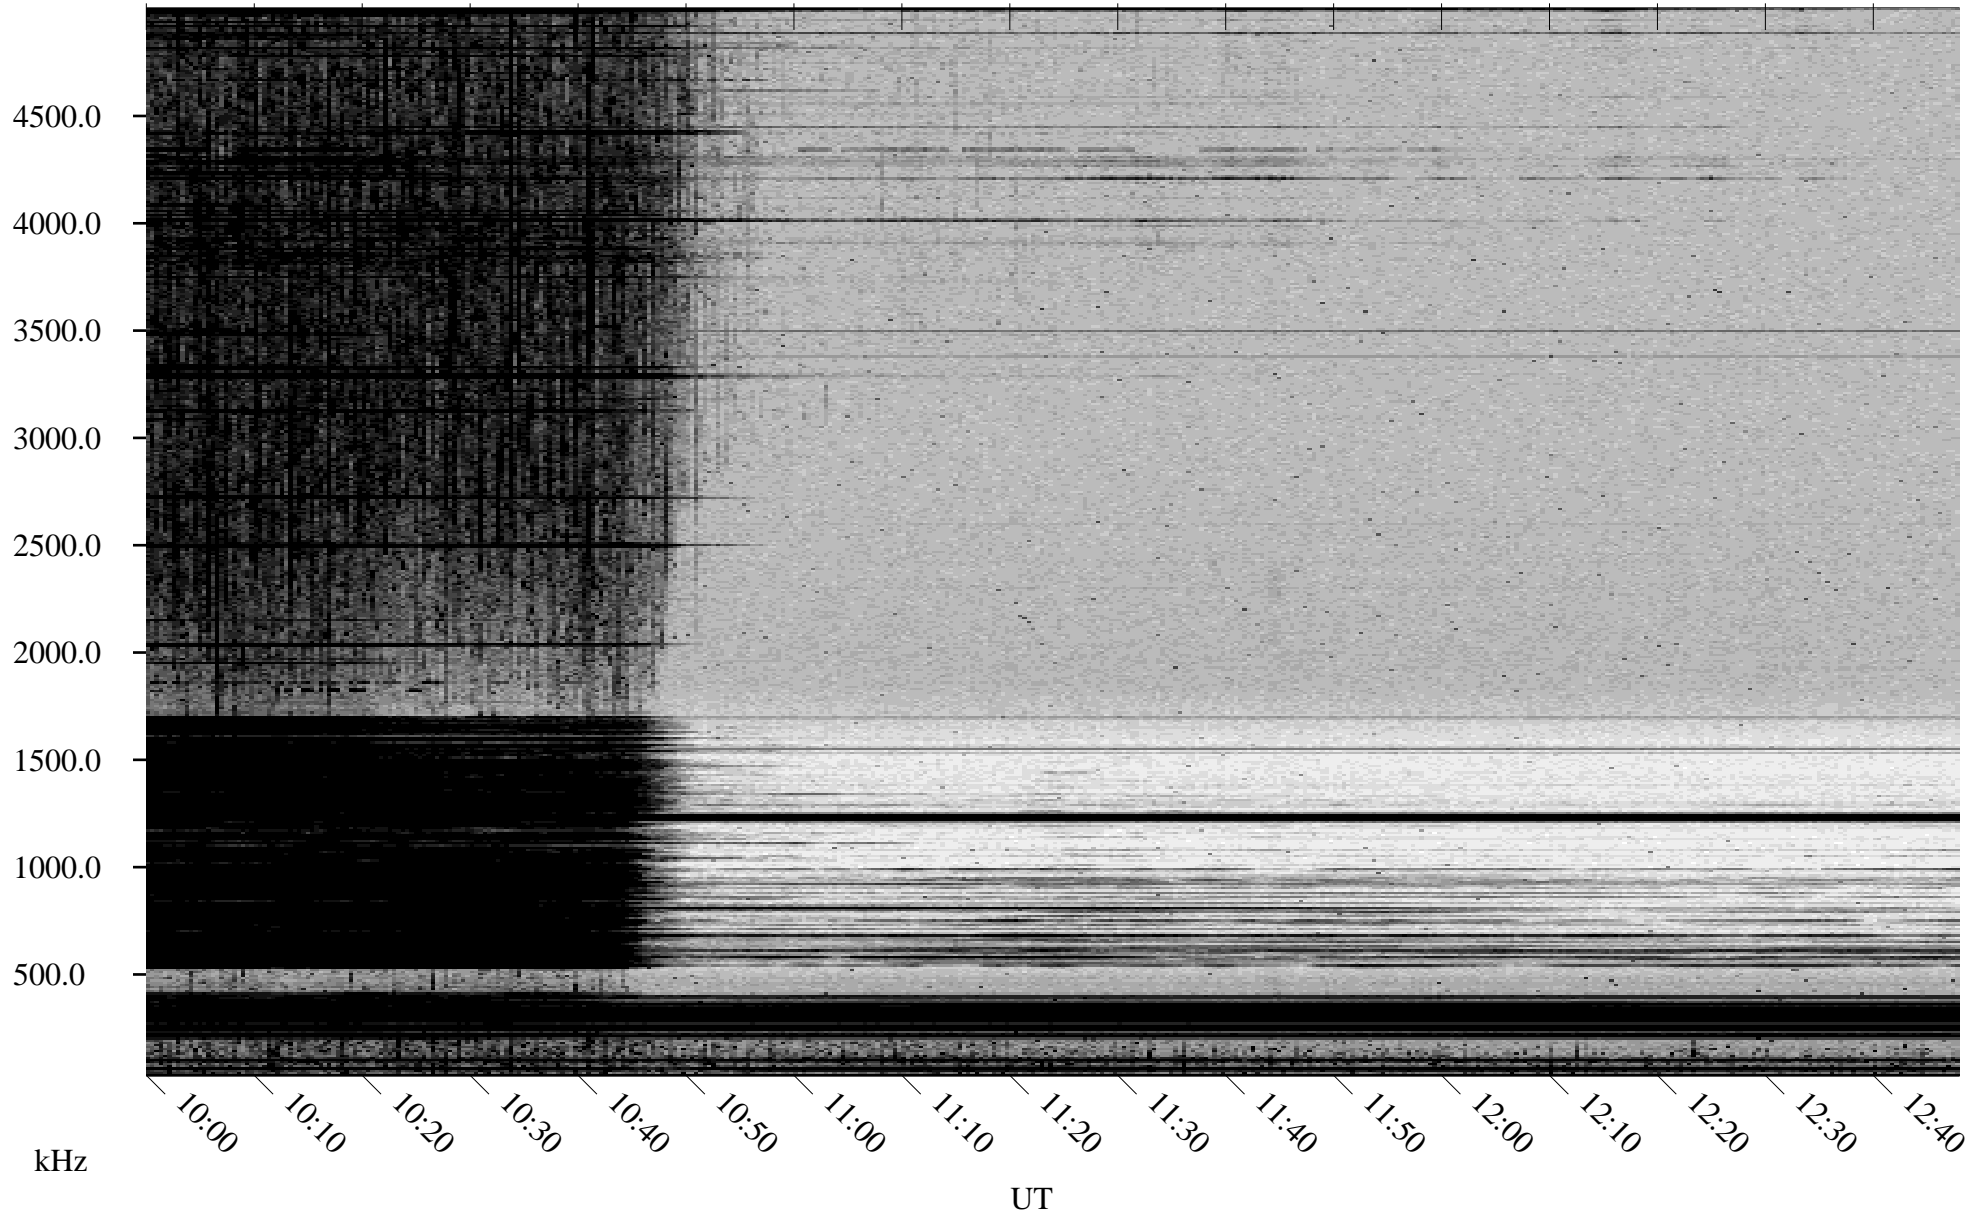

04/06/2002 Churchill, Manitoba

Linear Scale Black = 161 White = 15

ch02096l.r00m max_12

Page 1

04/06/2002 Churchill, Manitoba

Linear Scale Black = 161 White = 15

ch02096l.r00m max_12

Page 2

04/07/2002 Churchill, Manitoba

Linear Scale Black = 161 White = 15

ch02096l.r00m max_12

Page 3

04/07/2002 Churchill, Manitoba

Linear Scale Black = 161 White = 15

ch02096l.r00m max_12

04/07/2002 Churchill, Manitoba

Linear Scale Black = 161 White = 15

ch02096l.r00m max_12

Page 5

04/07/2002 Churchill, Manitoba

Linear Scale Black = 161 White = 15

ch02096l.r00m max_12

Page 6

04/07/2002 Churchill, Manitoba

Linear Scale Black = 161 White = 15

ch02096l.r00m max_12

Page 7

04/07/2002 Churchill, Manitoba

Linear Scale Black = 161 White = 15

ch02096l.r00m max_12

Page 8