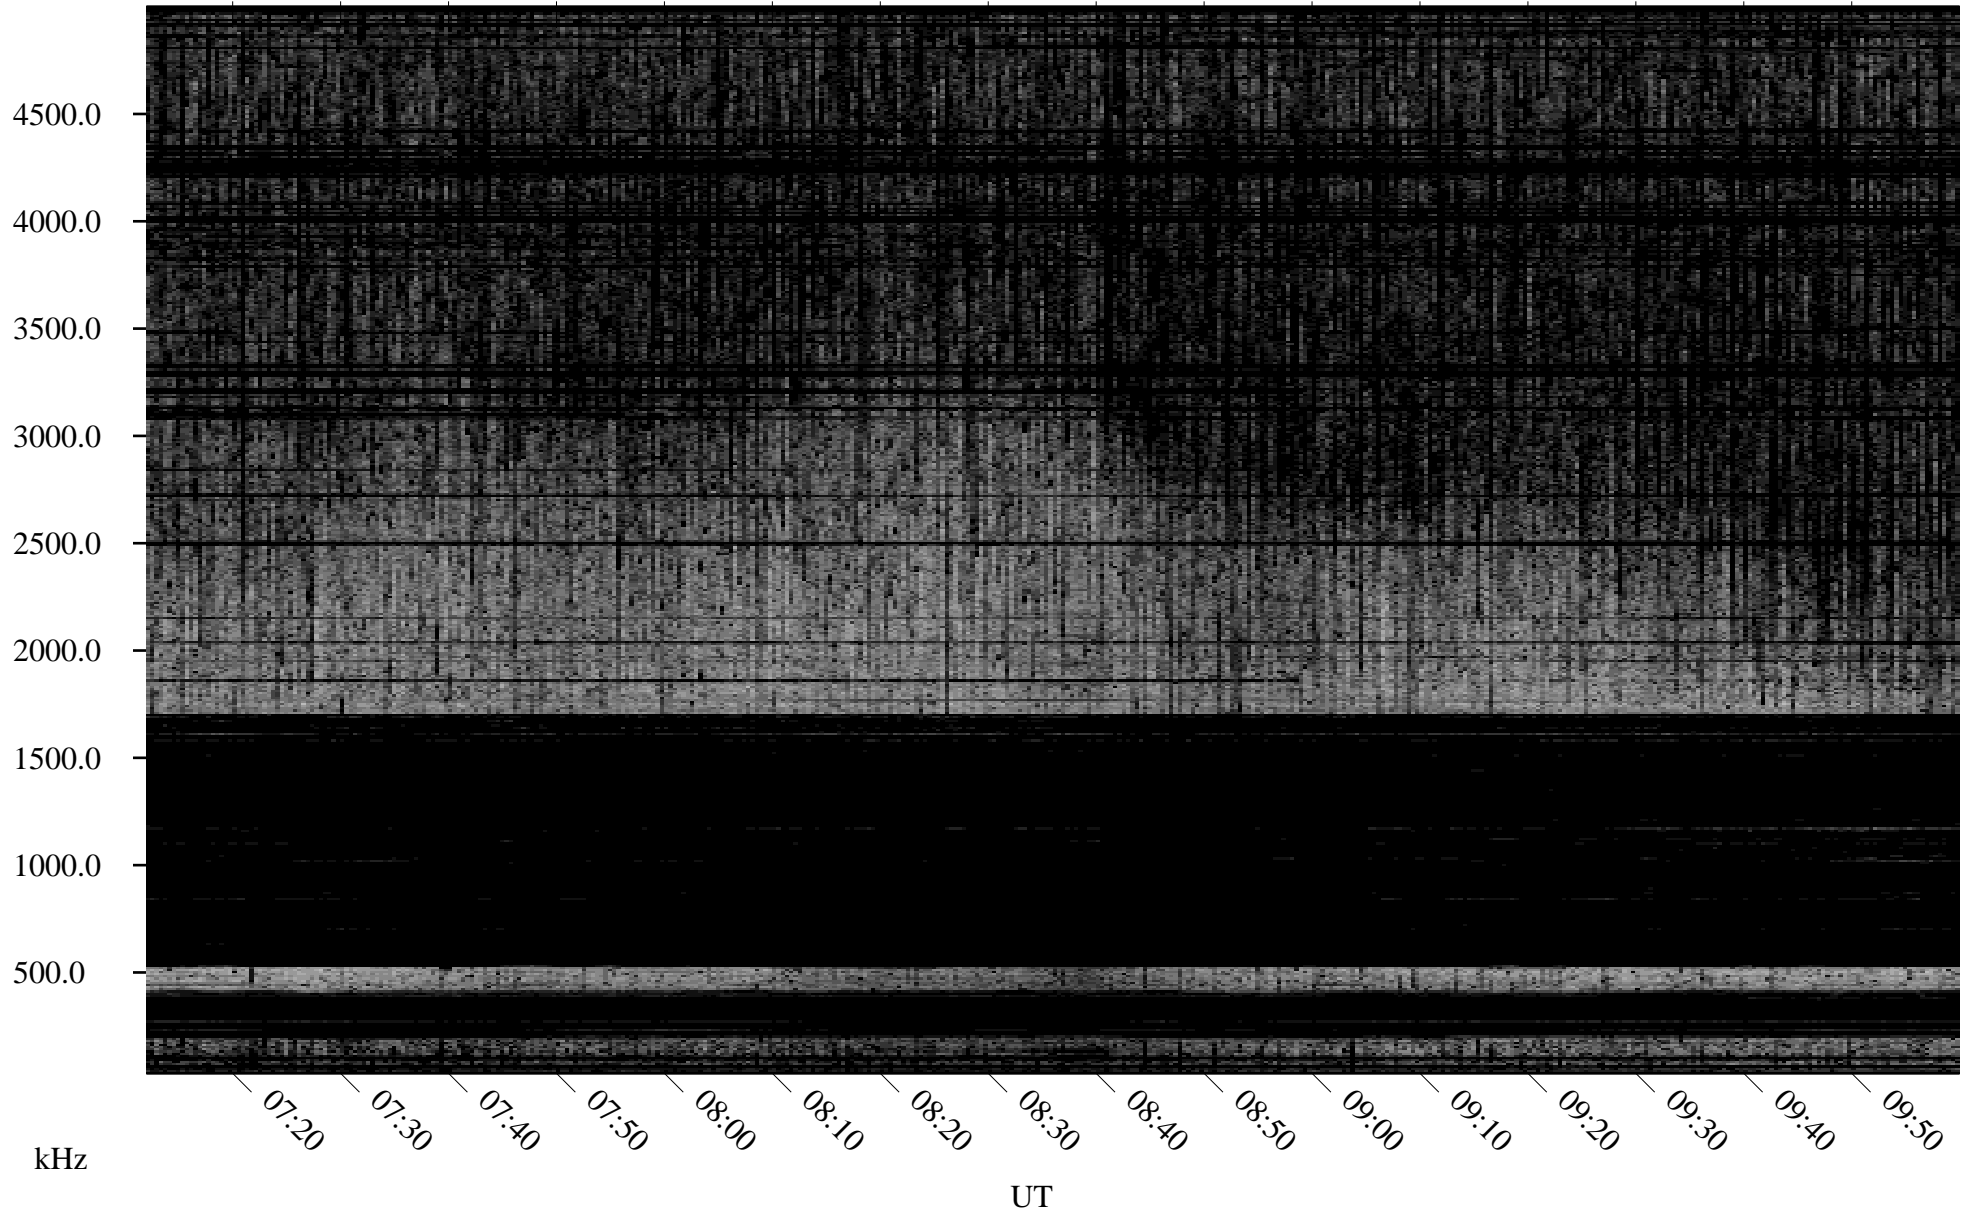

04/06/2002 Churchill, Manitoba

Linear Scale Black = 161 White = 15

ch02096l.r00m max_12

Page 1

04/06/2002 Churchill, Manitoba

Linear Scale Black = 161 White = 15

ch02096l.r00m max_12

Page 2

04/07/2002 Churchill, Manitoba

Linear Scale Black = 161 White = 15

ch02096l.r00m max_12

Page 3

04/07/2002 Churchill, Manitoba

Linear Scale Black = 161 White = 15

ch02096l.r00m max_12

04/07/2002 Churchill, Manitoba

Linear Scale Black = 161 White = 15

ch02096l.r00m max_12

Page 5

04/07/2002 Churchill, Manitoba

Linear Scale Black = 161 White = 15

ch02096l.r00m max_12

Page 6

04/07/2002 Churchill, Manitoba

Linear Scale Black = 161 White = 15

ch02096l.r00m max_12

Page 7

04/07/2002 Churchill, Manitoba

Linear Scale Black = 161 White = 15

ch02096l.r00m max_12

Page 8