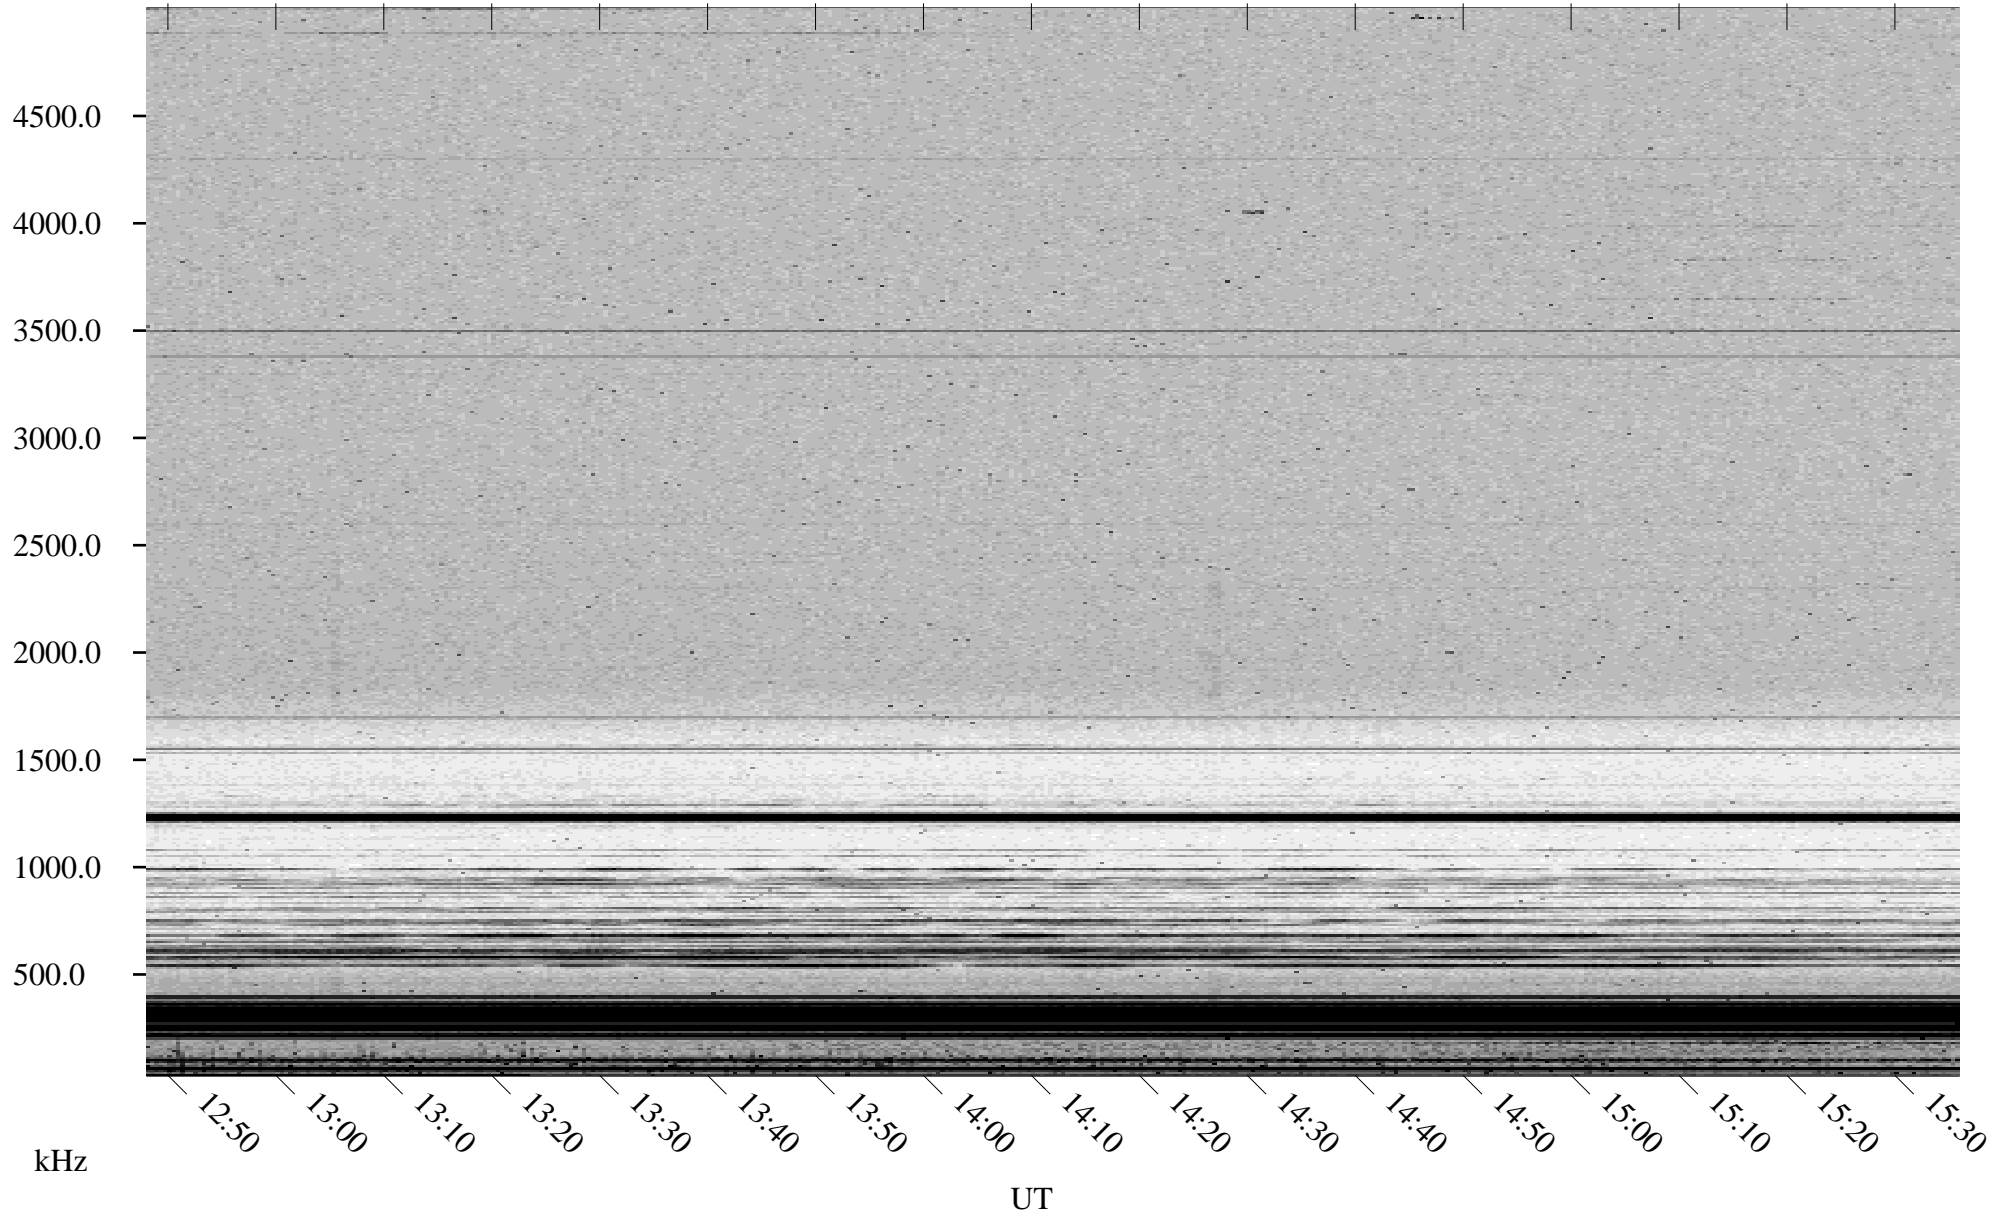

04/06/2002 Churchill, Manitoba

Linear Scale Black = 161 White = 15

ch02096l.r00m max_12

Page 1

04/06/2002 Churchill, Manitoba

Linear Scale Black = 161 White = 15

ch02096l.r00m max_12

Page 2

04/07/2002 Churchill, Manitoba

Linear Scale Black = 161 White = 15

ch02096l.r00m max_12

Page 3

04/07/2002 Churchill, Manitoba

Linear Scale Black = 161 White = 15

ch02096l.r00m max_12

04/07/2002 Churchill, Manitoba

Linear Scale Black = 161 White = 15

ch02096l.r00m max_12

Page 5

04/07/2002 Churchill, Manitoba

Linear Scale Black = 161 White = 15

ch02096l.r00m max_12

Page 6

04/07/2002 Churchill, Manitoba

Linear Scale Black = 161 White = 15

ch02096l.r00m max_12

Page 7

04/07/2002 Churchill, Manitoba

Linear Scale Black = 161 White = 15

ch02096l.r00m max_12

Page 8