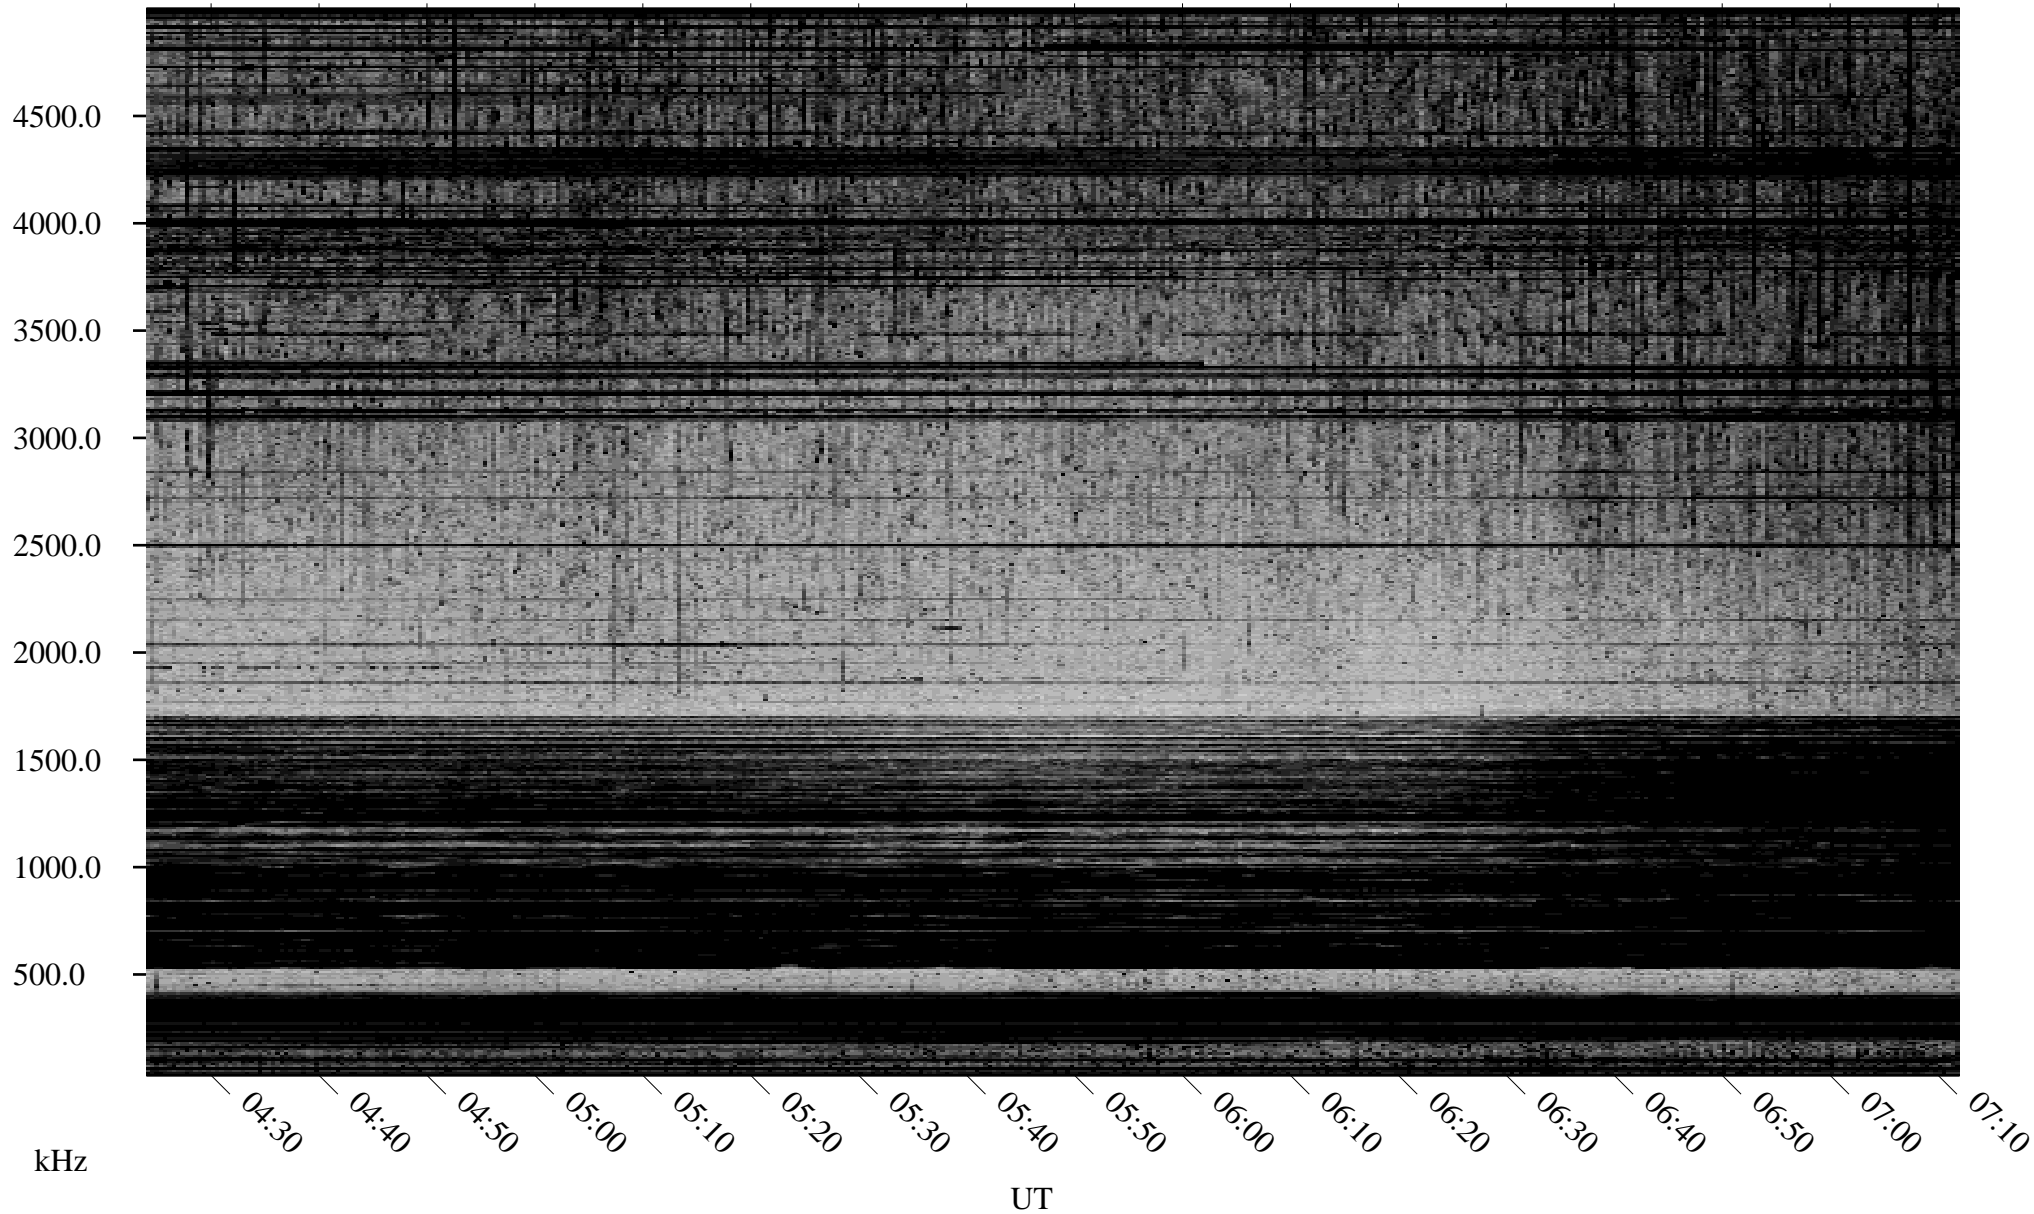

04/06/2002 Churchill, Manitoba

Linear Scale Black = 161 White = 15

ch02096l.r00m max_12

Page 1

04/06/2002 Churchill, Manitoba

Linear Scale Black = 161 White = 15

ch02096l.r00m max_12

Page 2

04/07/2002 Churchill, Manitoba

Linear Scale Black = 161 White = 15

ch02096l.r00m max_12

Page 3

04/07/2002 Churchill, Manitoba

Linear Scale Black = 161 White = 15

ch02096l.r00m max_12

04/07/2002 Churchill, Manitoba

Linear Scale Black = 161 White = 15

ch02096l.r00m max_12

Page 5

04/07/2002 Churchill, Manitoba

Linear Scale Black = 161 White = 15

ch02096l.r00m max_12

Page 6

04/07/2002 Churchill, Manitoba

Linear Scale Black = 161 White = 15

ch02096l.r00m max_12

Page 7

04/07/2002 Churchill, Manitoba

Linear Scale Black = 161 White = 15

ch02096l.r00m max_12

Page 8