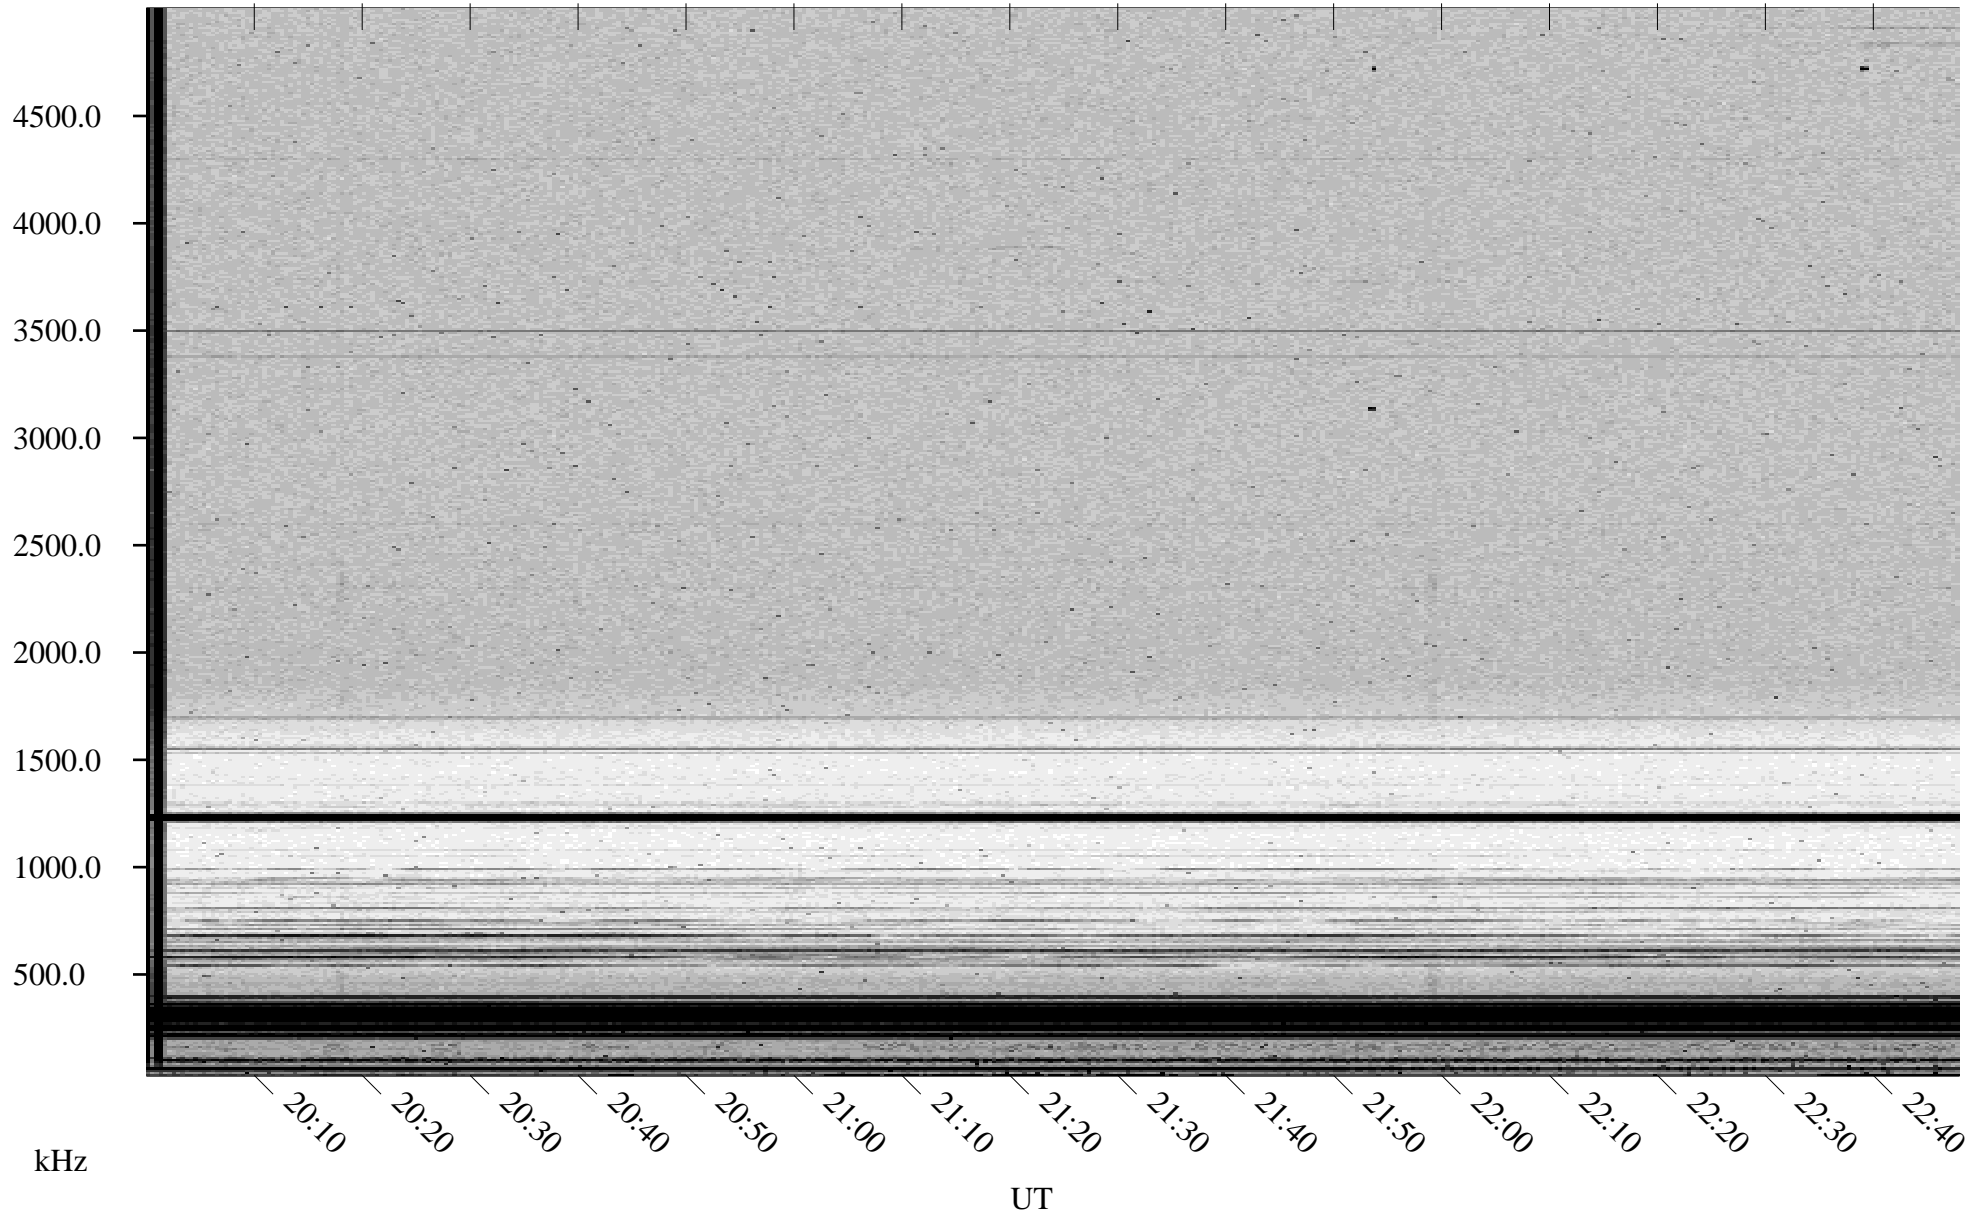

04/06/2002 Churchill, Manitoba

Linear Scale Black = 161 White = 15

ch02096l.r00m max_12

Page 1

04/06/2002 Churchill, Manitoba

Linear Scale Black = 161 White = 15

ch02096l.r00m max_12

Page 2

04/07/2002 Churchill, Manitoba

Linear Scale Black = 161 White = 15

ch02096l.r00m max_12

Page 3

04/07/2002 Churchill, Manitoba

Linear Scale Black = 161 White = 15

ch02096l.r00m max_12

04/07/2002 Churchill, Manitoba

Linear Scale Black = 161 White = 15

ch02096l.r00m max_12

Page 5

04/07/2002 Churchill, Manitoba

Linear Scale Black = 161 White = 15

ch02096l.r00m max_12

Page 6

04/07/2002 Churchill, Manitoba

Linear Scale Black = 161 White = 15

ch02096l.r00m max_12

Page 7

04/07/2002 Churchill, Manitoba

Linear Scale Black = 161 White = 15

ch02096l.r00m max_12

Page 8