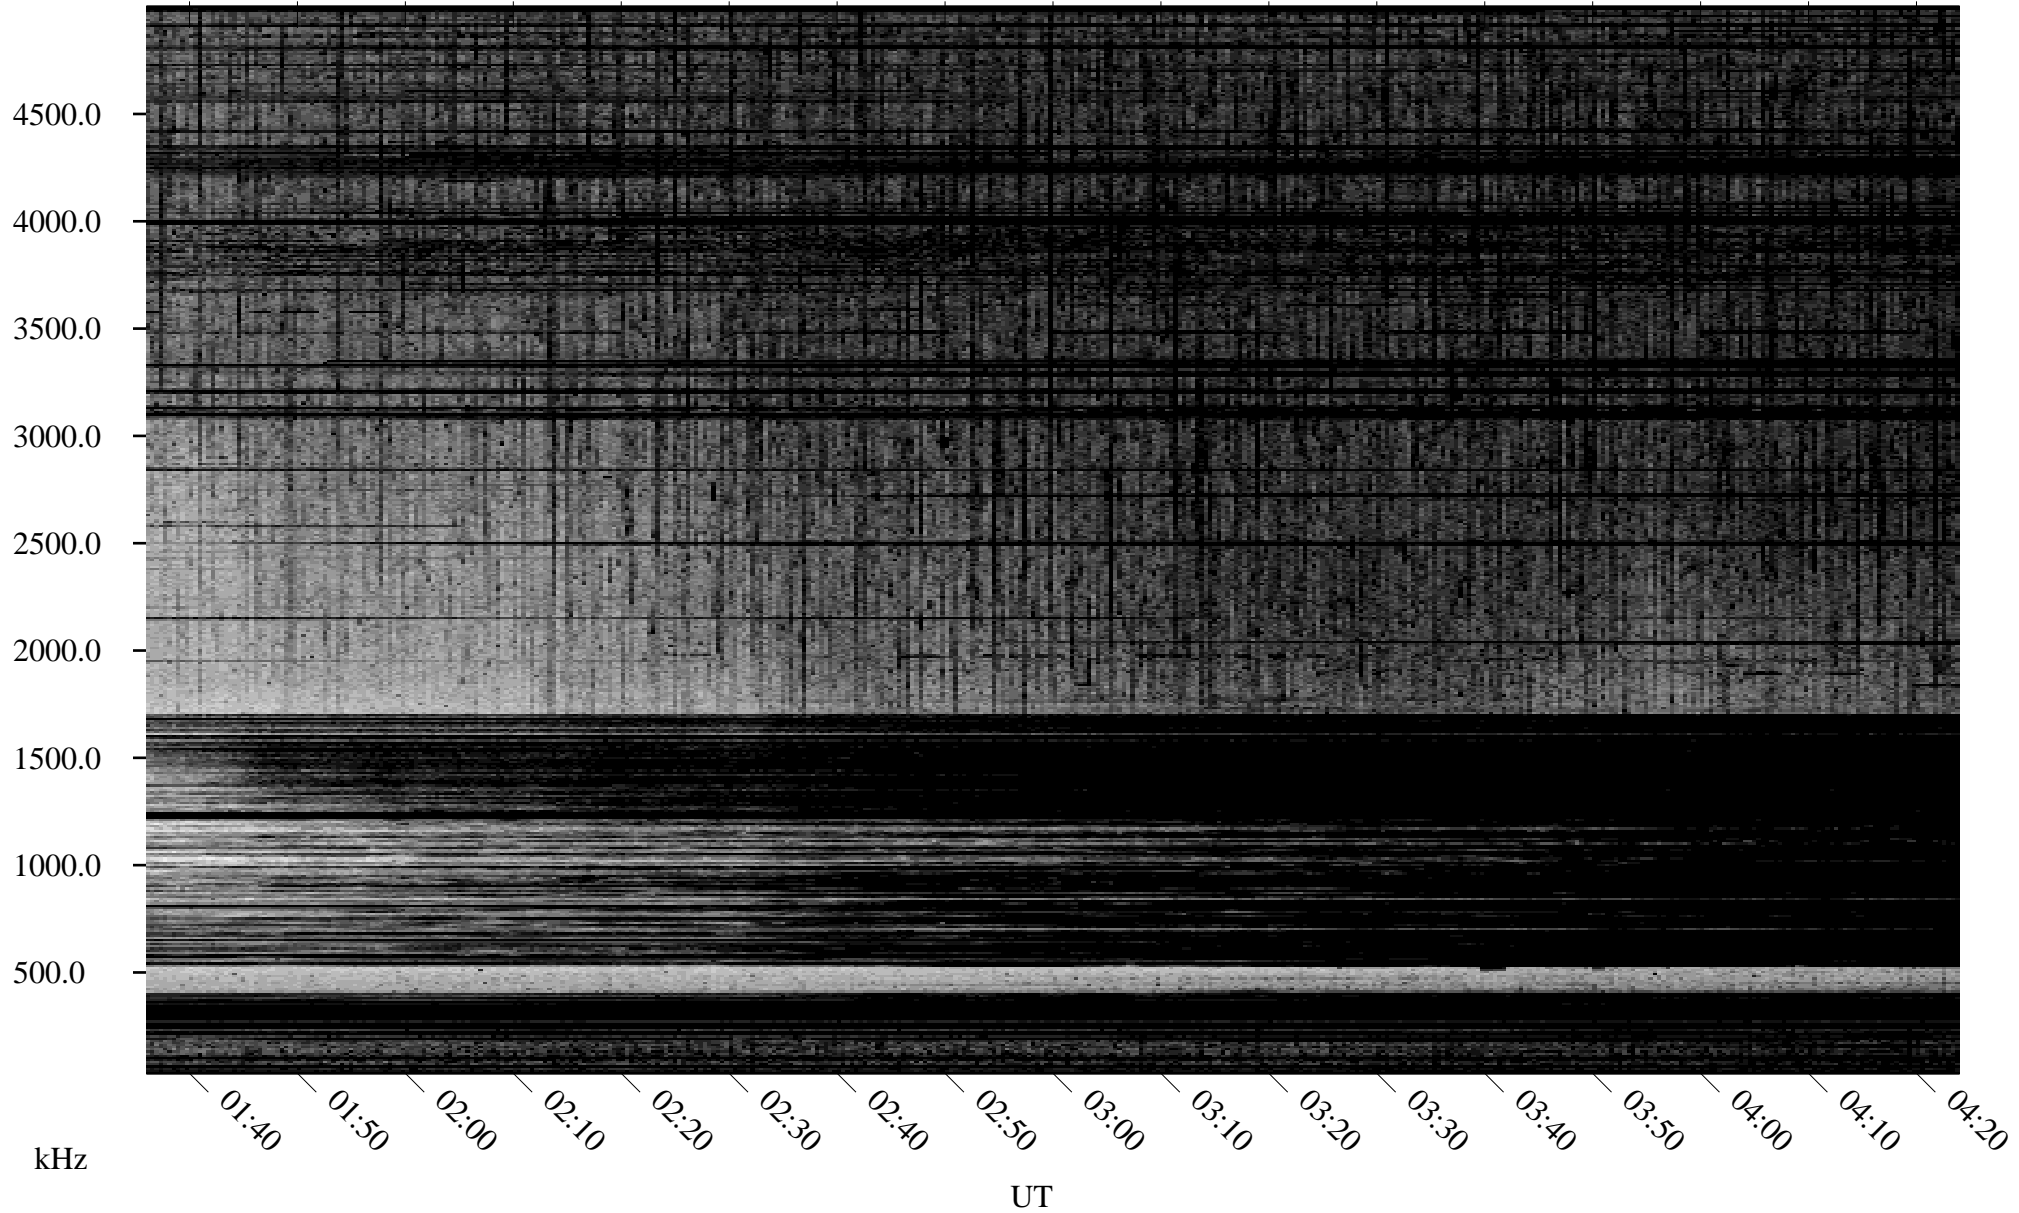

04/07/2002 Churchill, Manitoba

Linear Scale Black = 161 White = 15

ch020971.r00m max_12

Page 1

04/07/2002 Churchill, Manitoba

Linear Scale Black = 161 White = 15

ch020971.r00m max_12

Page 2

04/08/2002 Churchill, Manitoba

Linear Scale Black = 161 White = 15

ch02097l.r00m max_12

Page 3

04/08/2002 Churchill, Manitoba

Linear Scale Black = 161 White = 15

ch02097l.r00m max_12

Page 4

04/08/2002 Churchill, Manitoba

Linear Scale Black = 161 White = 15

ch02097l.r00m max_12

Page 5

04/08/2002 Churchill, Manitoba

Linear Scale Black = 161 White = 15

ch02097l.r00m max_12

Page 6

04/08/2002 Churchill, Manitoba

Linear Scale Black = 161 White = 15

ch02097l.r00m max_12

Page 7

04/08/2002 Churchill, Manitoba

Linear Scale Black = 161 White = 15

ch02097l.r00m max_12