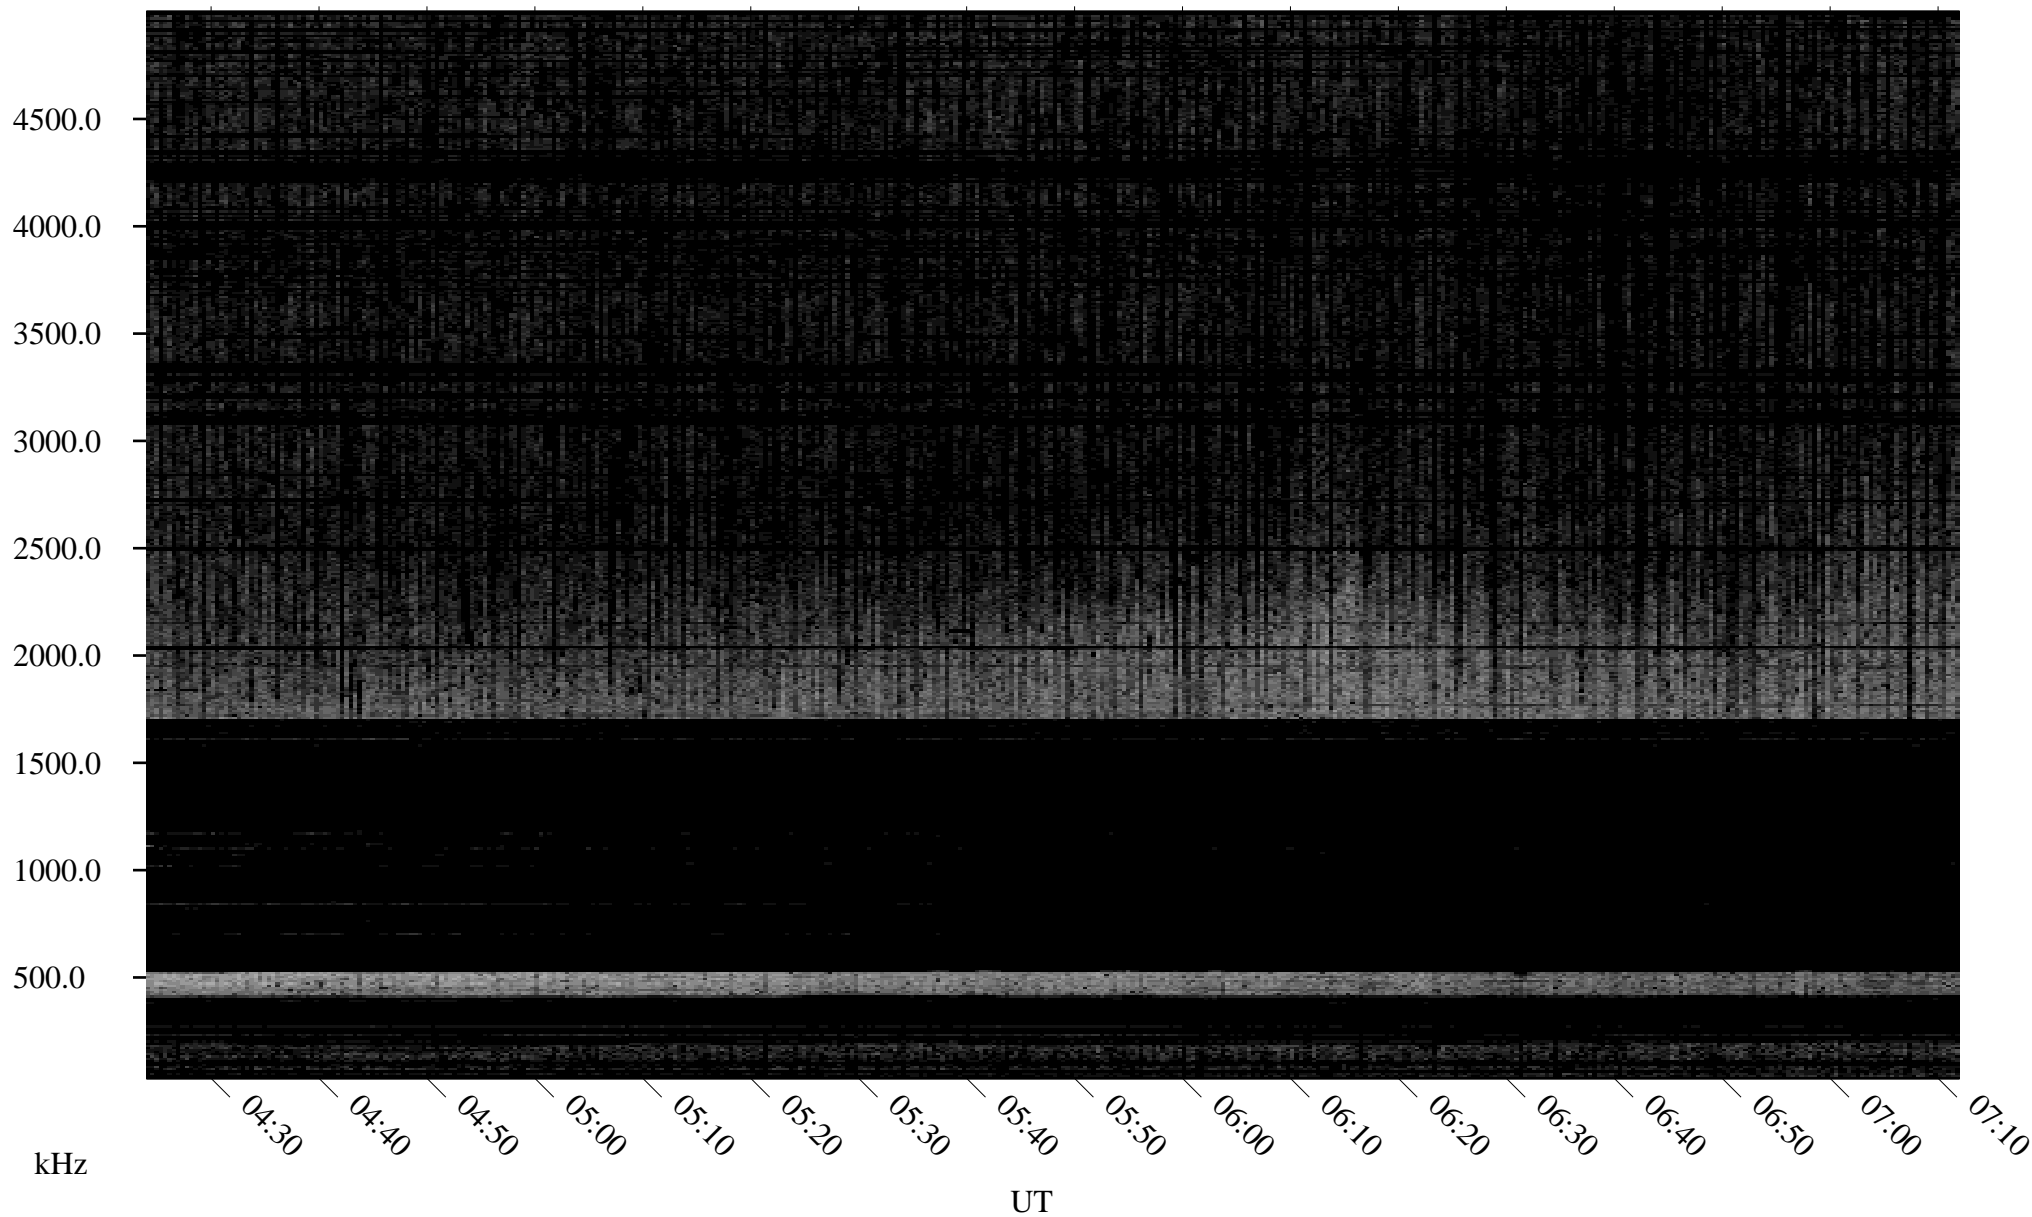

04/07/2002 Churchill, Manitoba

Linear Scale Black = 161 White = 15

ch020971.r00m max_12

Page 1

04/07/2002 Churchill, Manitoba

Linear Scale Black = 161 White = 15

ch020971.r00m max_12

Page 2

04/08/2002 Churchill, Manitoba

Linear Scale Black = 161 White = 15

ch02097l.r00m max_12

Page 3

04/08/2002 Churchill, Manitoba

Linear Scale Black = 161 White = 15

ch02097l.r00m max_12

Page 4

04/08/2002 Churchill, Manitoba

Linear Scale Black = 161 White = 15

ch02097l.r00m max_12

Page 5

04/08/2002 Churchill, Manitoba

Linear Scale Black = 161 White = 15

ch02097l.r00m max_12

Page 6

04/08/2002 Churchill, Manitoba

Linear Scale Black = 161 White = 15

ch02097l.r00m max_12

Page 7

04/08/2002 Churchill, Manitoba

Linear Scale Black = 161 White = 15

ch02097l.r00m max_12