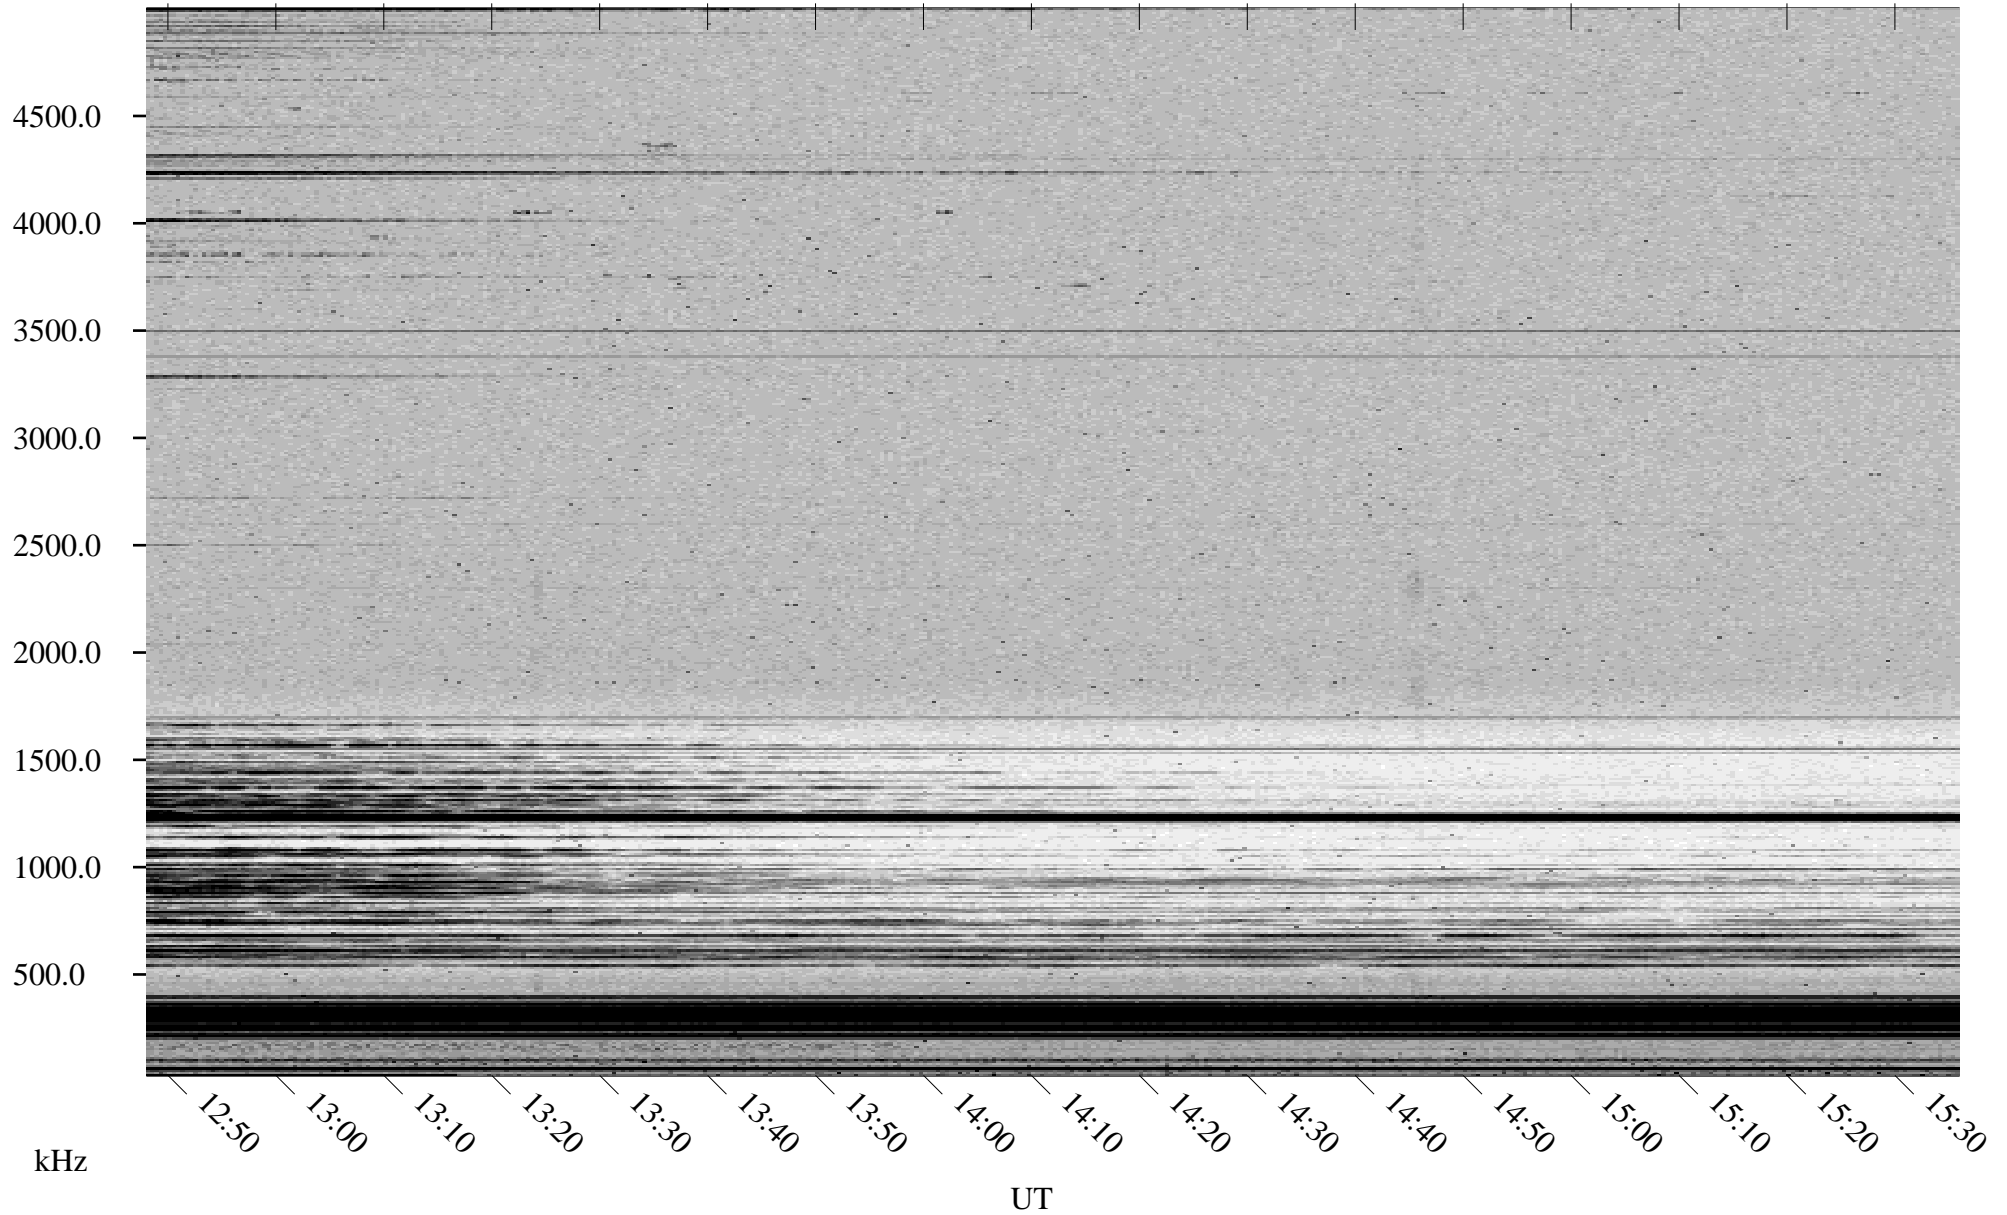

04/07/2002 Churchill, Manitoba

Linear Scale Black = 161 White = 15

ch020971.r00m max_12

Page 1

04/07/2002 Churchill, Manitoba

Linear Scale Black = 161 White = 15

ch020971.r00m max_12

Page 2

04/08/2002 Churchill, Manitoba

Linear Scale Black = 161 White = 15

ch02097l.r00m max_12

Page 3

04/08/2002 Churchill, Manitoba

Linear Scale Black = 161 White = 15

ch02097l.r00m max_12

Page 4

04/08/2002 Churchill, Manitoba

Linear Scale Black = 161 White = 15

ch02097l.r00m max_12

Page 5

04/08/2002 Churchill, Manitoba

Linear Scale Black = 161 White = 15

ch02097l.r00m max_12

Page 6

04/08/2002 Churchill, Manitoba

Linear Scale Black = 161 White = 15

ch02097l.r00m max_12

Page 7

04/08/2002 Churchill, Manitoba

Linear Scale Black = 161 White = 15

ch02097l.r00m max_12