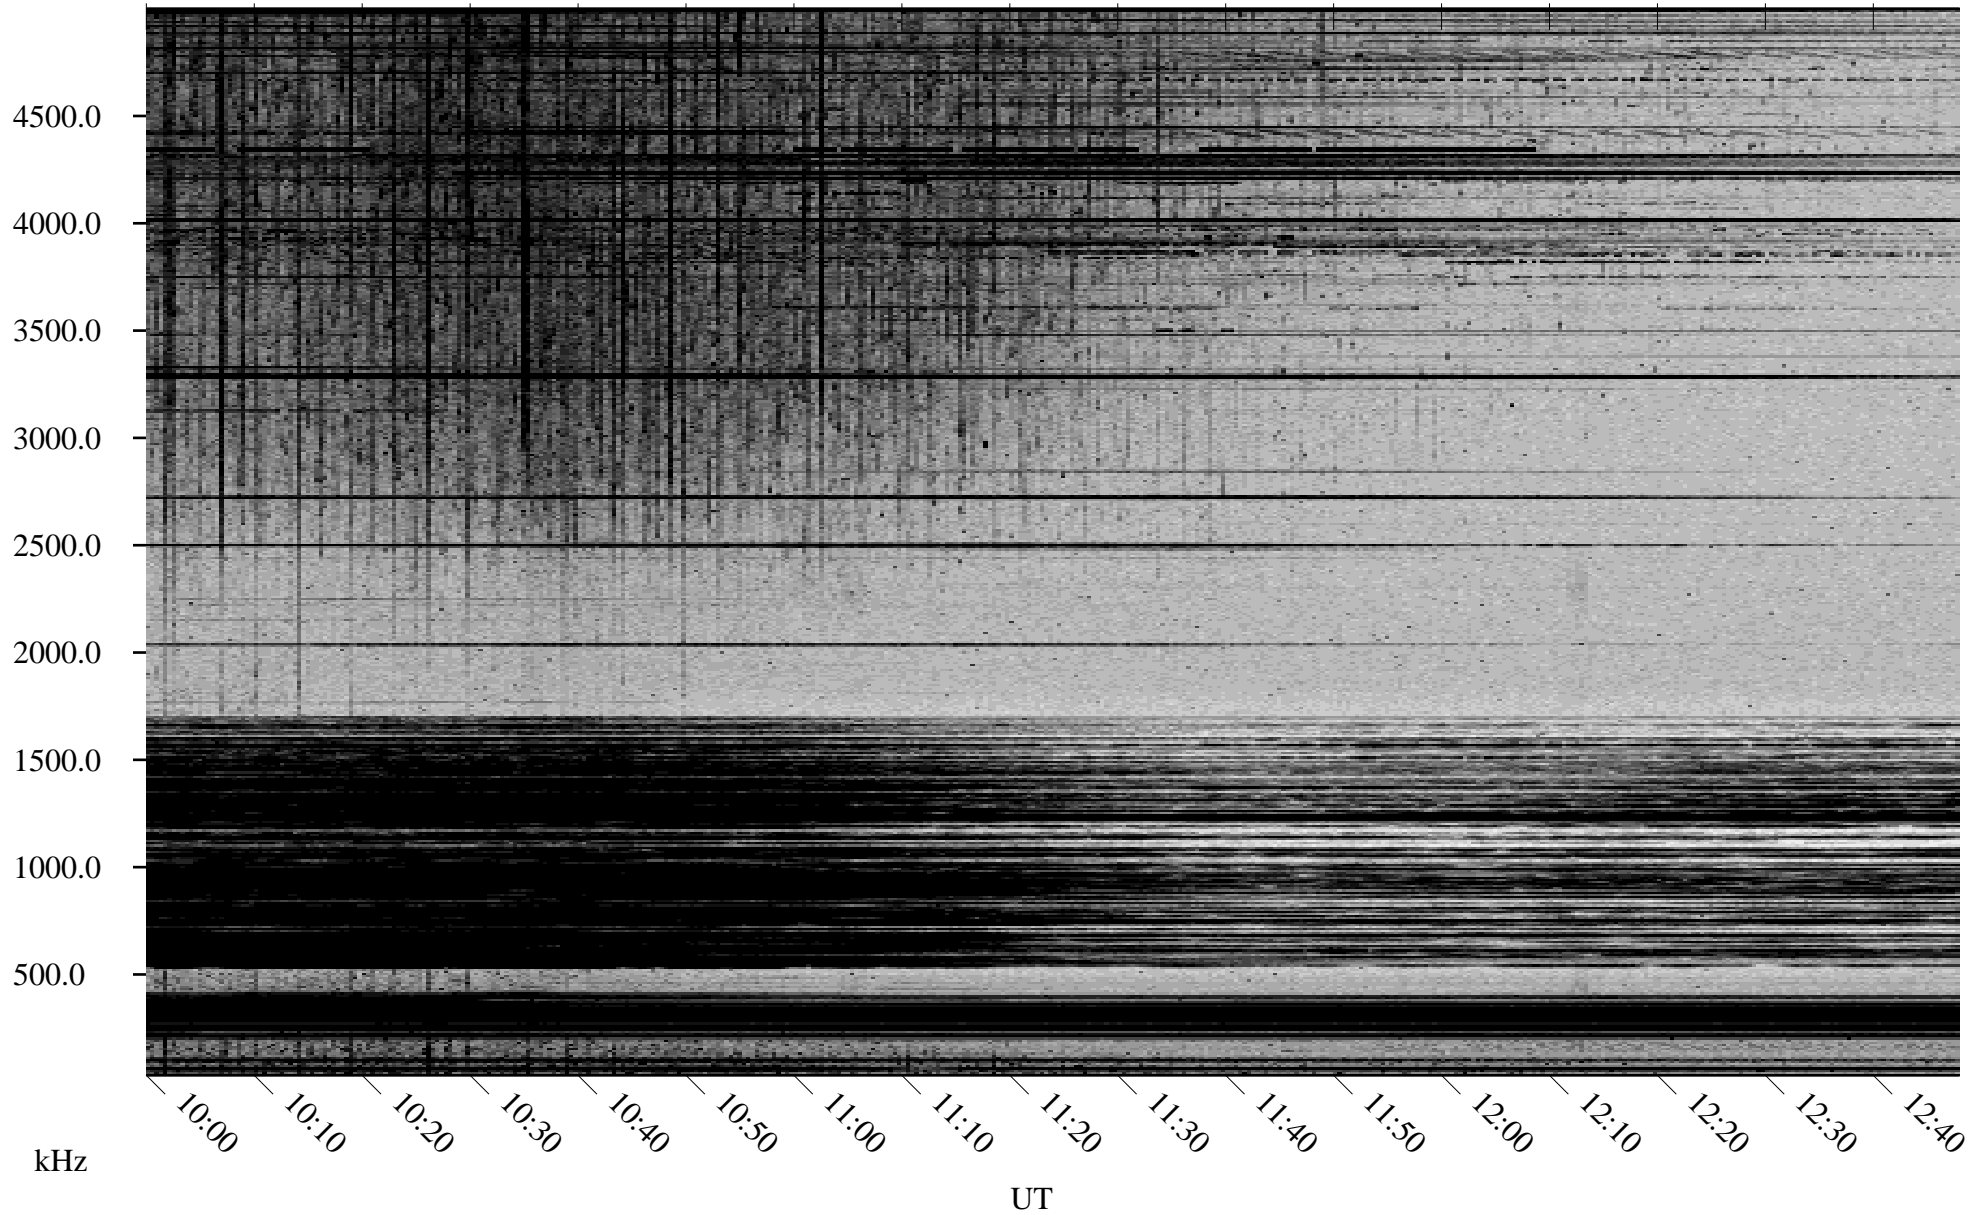

04/07/2002 Churchill, Manitoba

Linear Scale Black = 161 White = 15

ch020971.r00m max_12

Page 1

04/07/2002 Churchill, Manitoba

Linear Scale Black = 161 White = 15

ch020971.r00m max_12

Page 2

04/08/2002 Churchill, Manitoba

Linear Scale Black = 161 White = 15

ch02097l.r00m max_12

Page 3

04/08/2002 Churchill, Manitoba

Linear Scale Black = 161 White = 15

ch02097l.r00m max_12

Page 4

04/08/2002 Churchill, Manitoba

Linear Scale Black = 161 White = 15

ch02097l.r00m max_12

Page 5

04/08/2002 Churchill, Manitoba

Linear Scale Black = 161 White = 15

ch02097l.r00m max_12

Page 6

04/08/2002 Churchill, Manitoba

Linear Scale Black = 161 White = 15

ch02097l.r00m max_12

Page 7

04/08/2002 Churchill, Manitoba

Linear Scale Black = 161 White = 15

ch02097l.r00m max_12