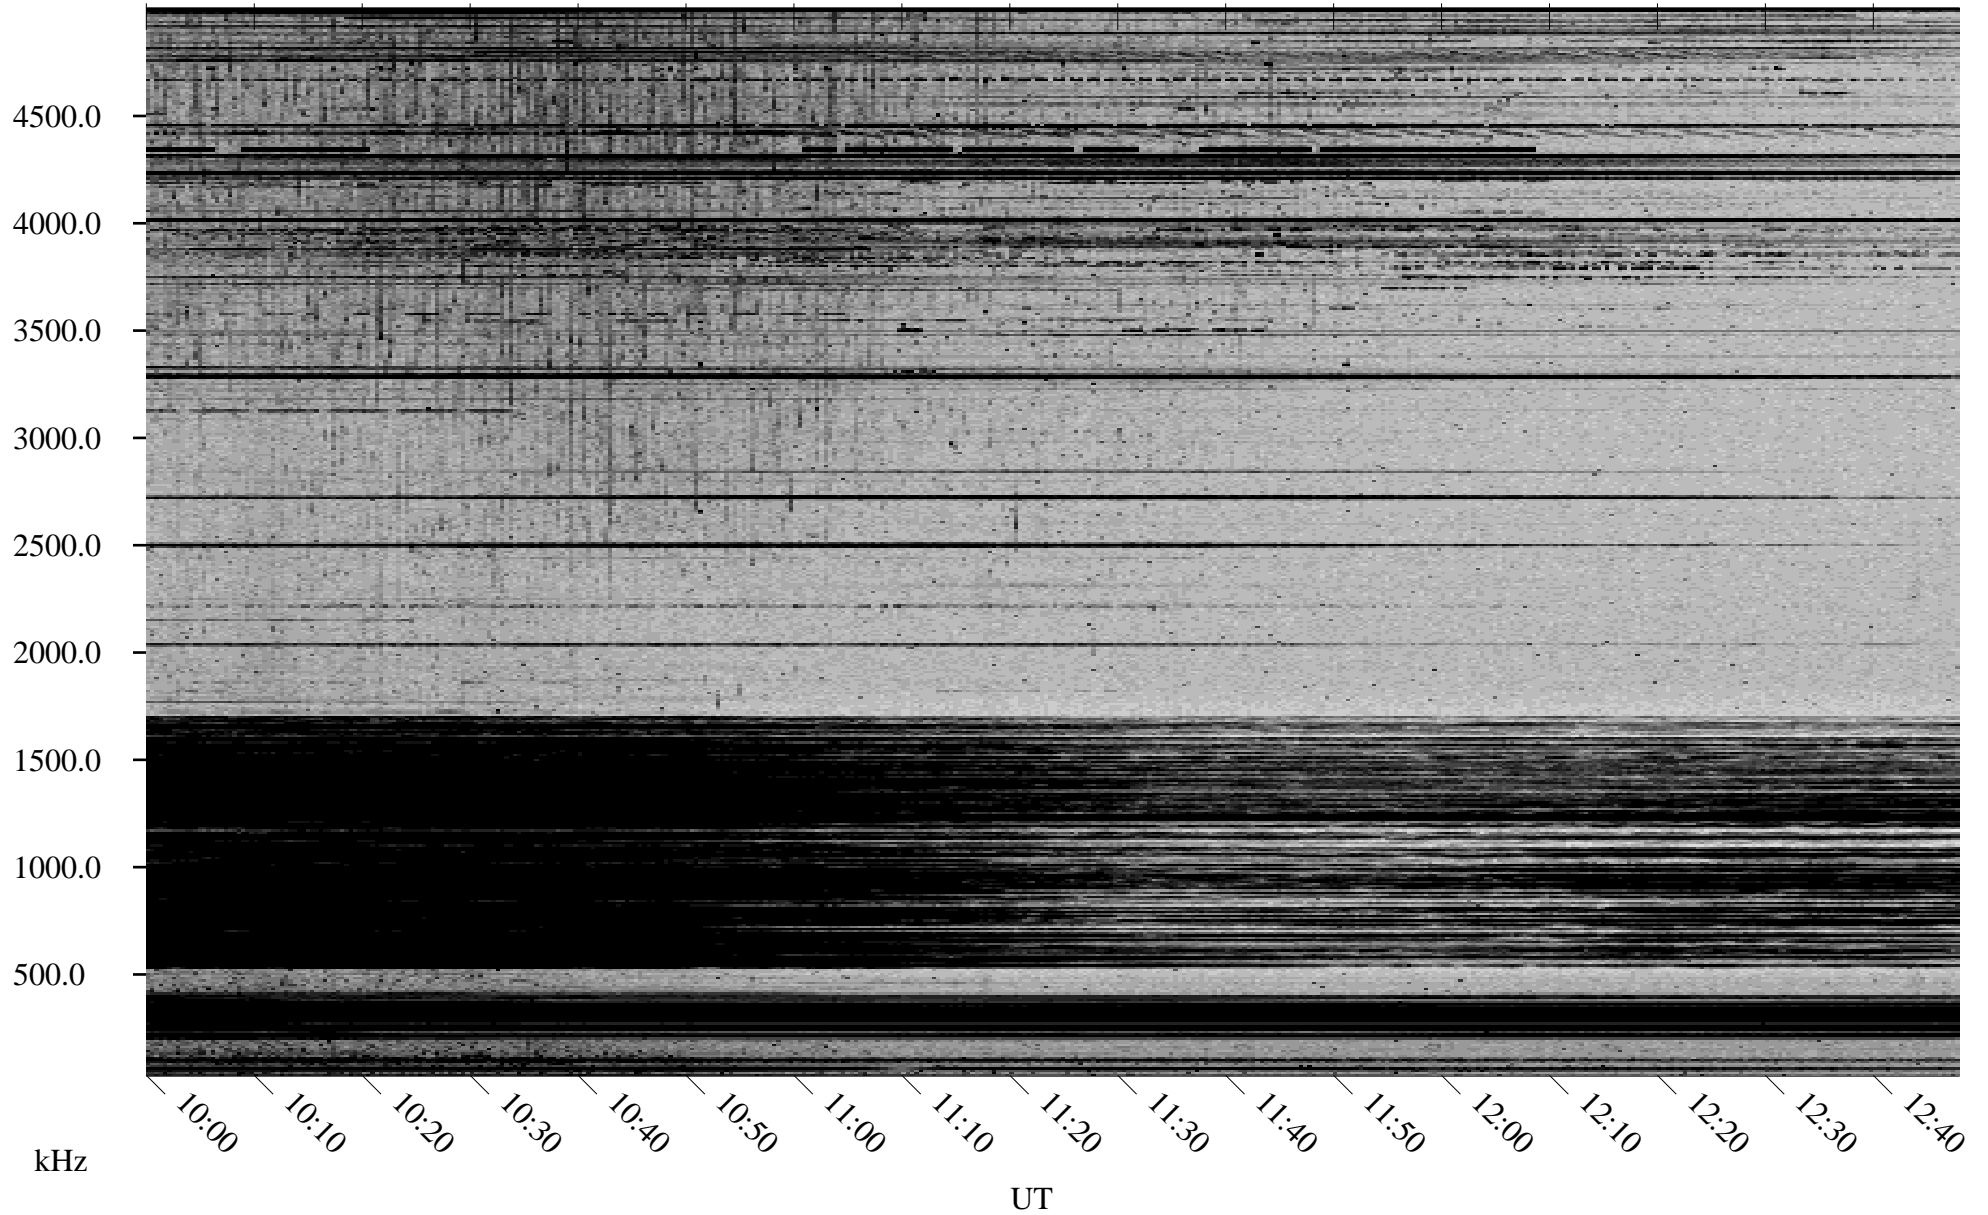

04/08/2002 Churchill, Manitoba

Linear Scale Black = 161 White = 15

ch02098l.r00m max_12

Page 1

04/08/2002 Churchill, Manitoba

Linear Scale Black = 161 White = 15

ch02098l.r00m max_12

Page 2

04/09/2002 Churchill, Manitoba

Linear Scale Black = 161 White = 15

ch02098l.r00m max_12

Page 3

04/09/2002 Churchill, Manitoba

Linear Scale Black = 161 White = 15

ch02098l.r00m max_12

Page 4

04/09/2002 Churchill, Manitoba

Linear Scale Black = 161 White = 15

ch02098l.r00m max_12

Page 5

04/09/2002 Churchill, Manitoba

Linear Scale Black = 161 White = 15

ch02098l.r00m max_12

Page 6

04/09/2002 Churchill, Manitoba

Linear Scale Black = 161 White = 15

ch02098l.r00m max_12

Page 7

04/09/2002 Churchill, Manitoba

Linear Scale Black = 161 White = 15

ch02098l.r00m max_12