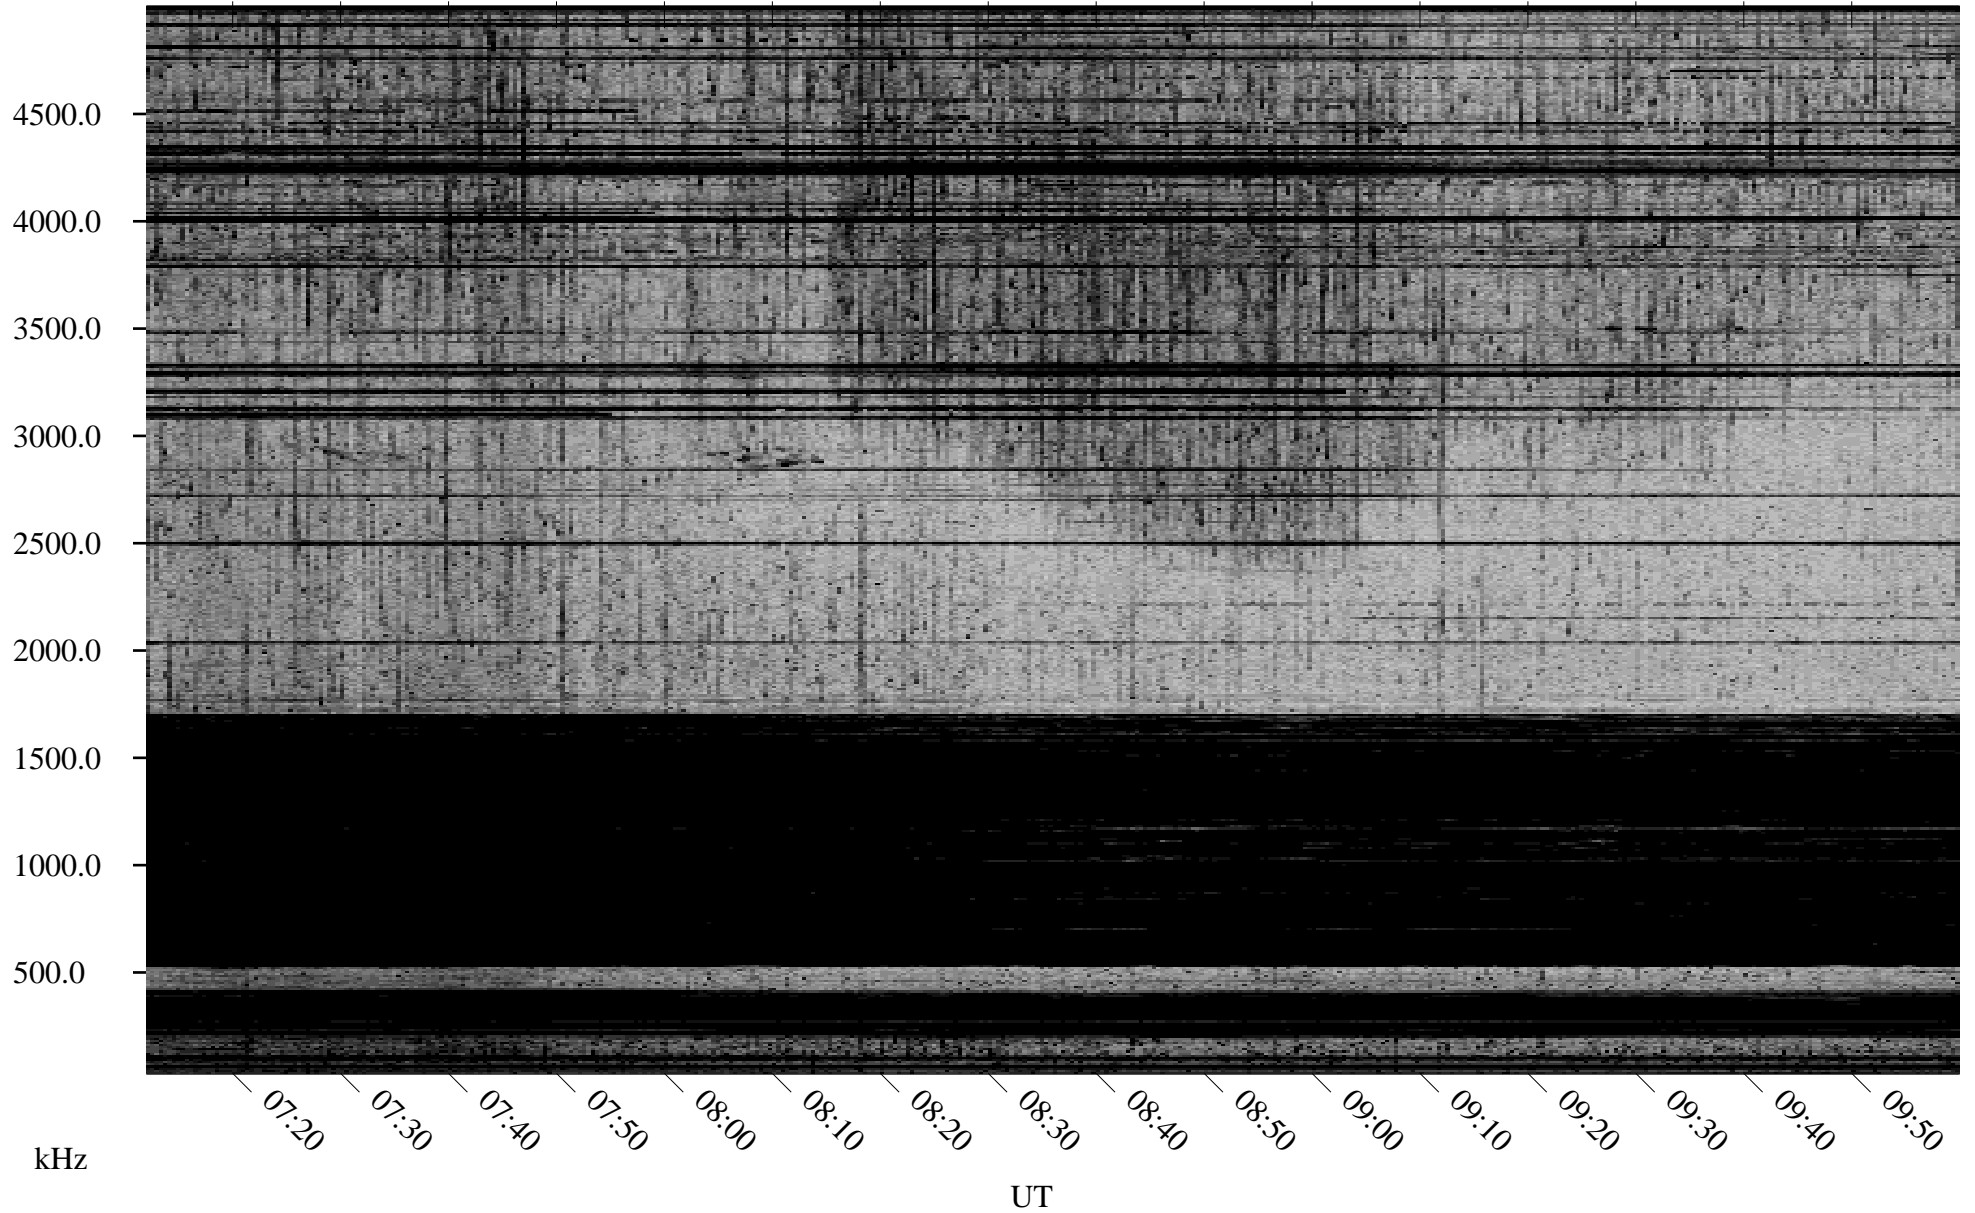

04/08/2002 Churchill, Manitoba

Linear Scale Black = 161 White = 15

ch02098l.r00m max_12

Page 1

04/08/2002 Churchill, Manitoba

Linear Scale Black = 161 White = 15

ch02098l.r00m max_12

Page 2

04/09/2002 Churchill, Manitoba

Linear Scale Black = 161 White = 15

ch02098l.r00m max_12

Page 3

04/09/2002 Churchill, Manitoba

Linear Scale Black = 161 White = 15

ch02098l.r00m max_12

Page 4

04/09/2002 Churchill, Manitoba

Linear Scale Black = 161 White = 15

ch02098l.r00m max_12

Page 5

04/09/2002 Churchill, Manitoba

Linear Scale Black = 161 White = 15

ch02098l.r00m max_12

Page 6

04/09/2002 Churchill, Manitoba

Linear Scale Black = 161 White = 15

ch02098l.r00m max_12

Page 7

04/09/2002 Churchill, Manitoba

Linear Scale Black = 161 White = 15

ch02098l.r00m max_12