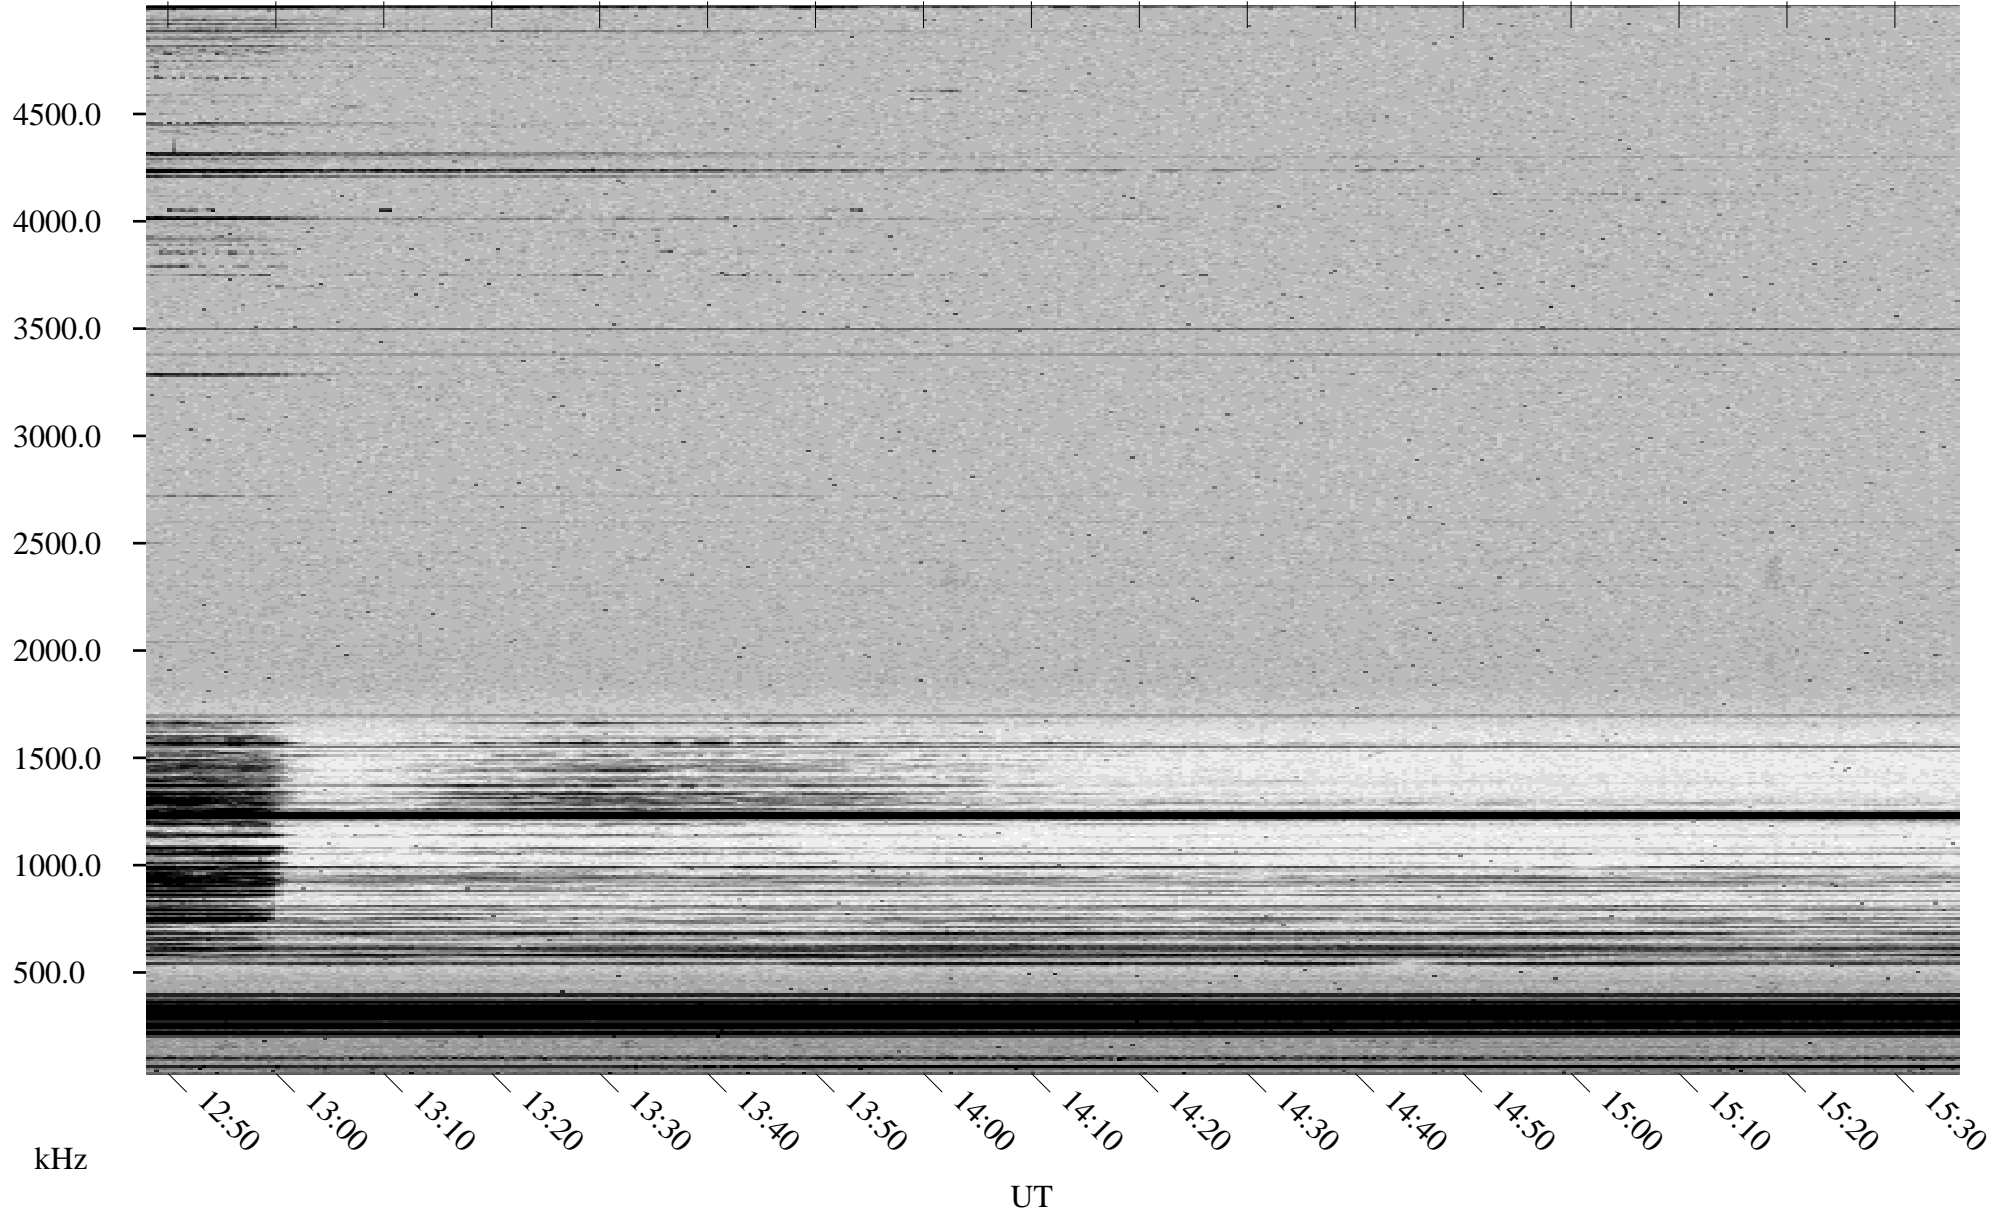

04/09/2002 Churchill, Manitoba

Linear Scale Black = 161 White = 15

ch02098l.r00m max_12

Page 3

04/09/2002 Churchill, Manitoba

Linear Scale Black = 161 White = 15

ch02098l.r00m max_12

Page 4

04/09/2002 Churchill, Manitoba

Linear Scale Black = 161 White = 15

ch02098l.r00m max_12

Page 5

04/09/2002 Churchill, Manitoba

Linear Scale Black = 161 White = 15

ch02098l.r00m max_12

Page 6

04/09/2002 Churchill, Manitoba

Linear Scale Black = 161 White = 15

ch02098l.r00m max_12

Page 7

04/09/2002 Churchill, Manitoba

Linear Scale Black = 161 White = 15

ch02098l.r00m max_12