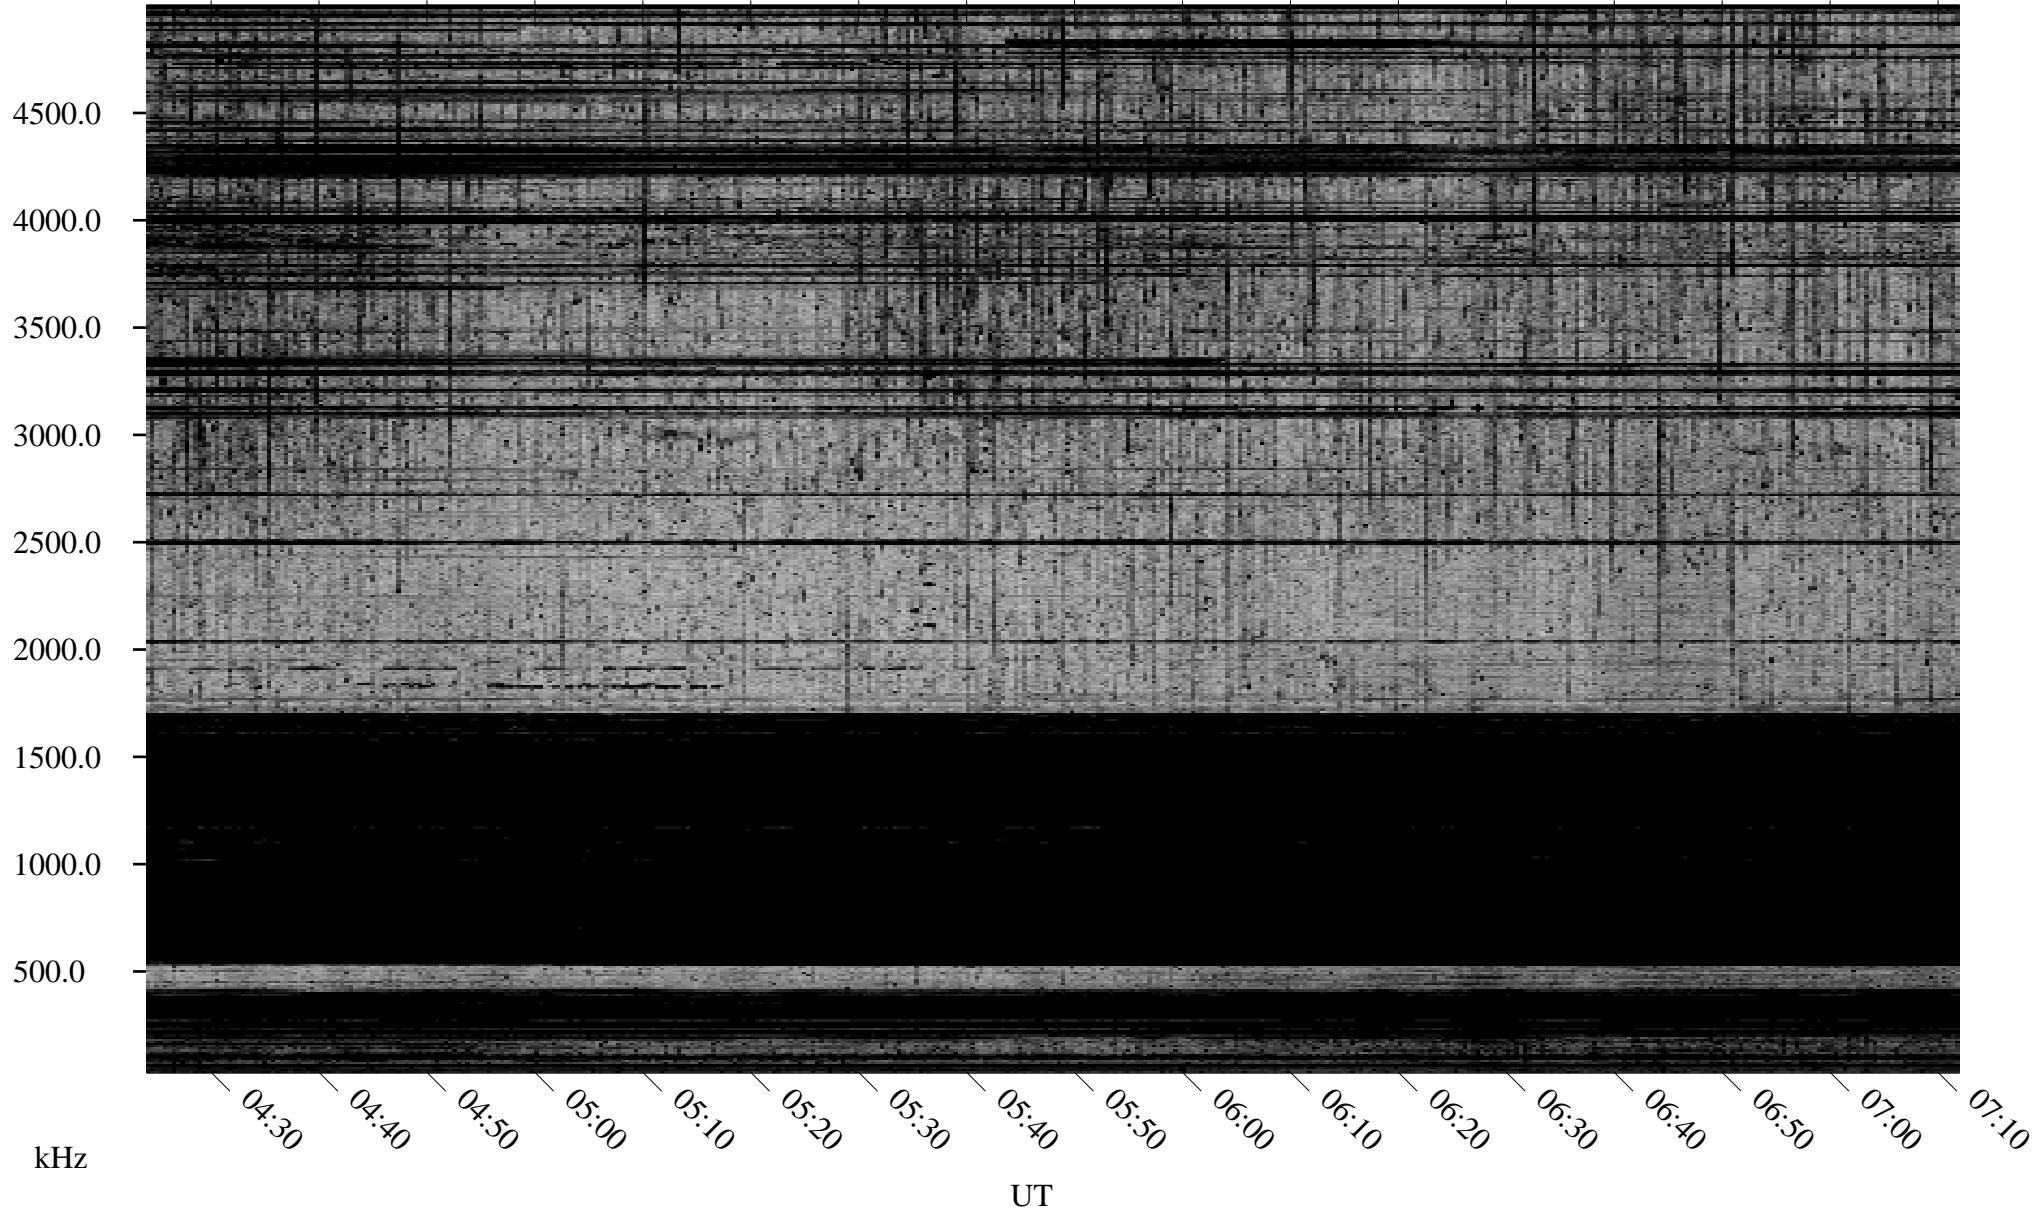

04/08/2002 Churchill, Manitoba

Linear Scale Black = 161 White = 15

ch02098l.r00m max_12

Page 1

04/08/2002 Churchill, Manitoba

Linear Scale Black = 161 White = 15

ch02098l.r00m max_12

Page 2

04/09/2002 Churchill, Manitoba

Linear Scale Black = 161 White = 15

ch02098l.r00m max_12

Page 3

04/09/2002 Churchill, Manitoba

Linear Scale Black = 161 White = 15

ch02098l.r00m max_12

Page 4

04/09/2002 Churchill, Manitoba

Linear Scale Black = 161 White = 15

ch02098l.r00m max_12

Page 5

04/09/2002 Churchill, Manitoba

Linear Scale Black = 161 White = 15

ch02098l.r00m max_12

Page 6

04/09/2002 Churchill, Manitoba

Linear Scale Black = 161 White = 15

ch02098l.r00m max_12

Page 7

04/09/2002 Churchill, Manitoba

Linear Scale Black = 161 White = 15

ch02098l.r00m max_12