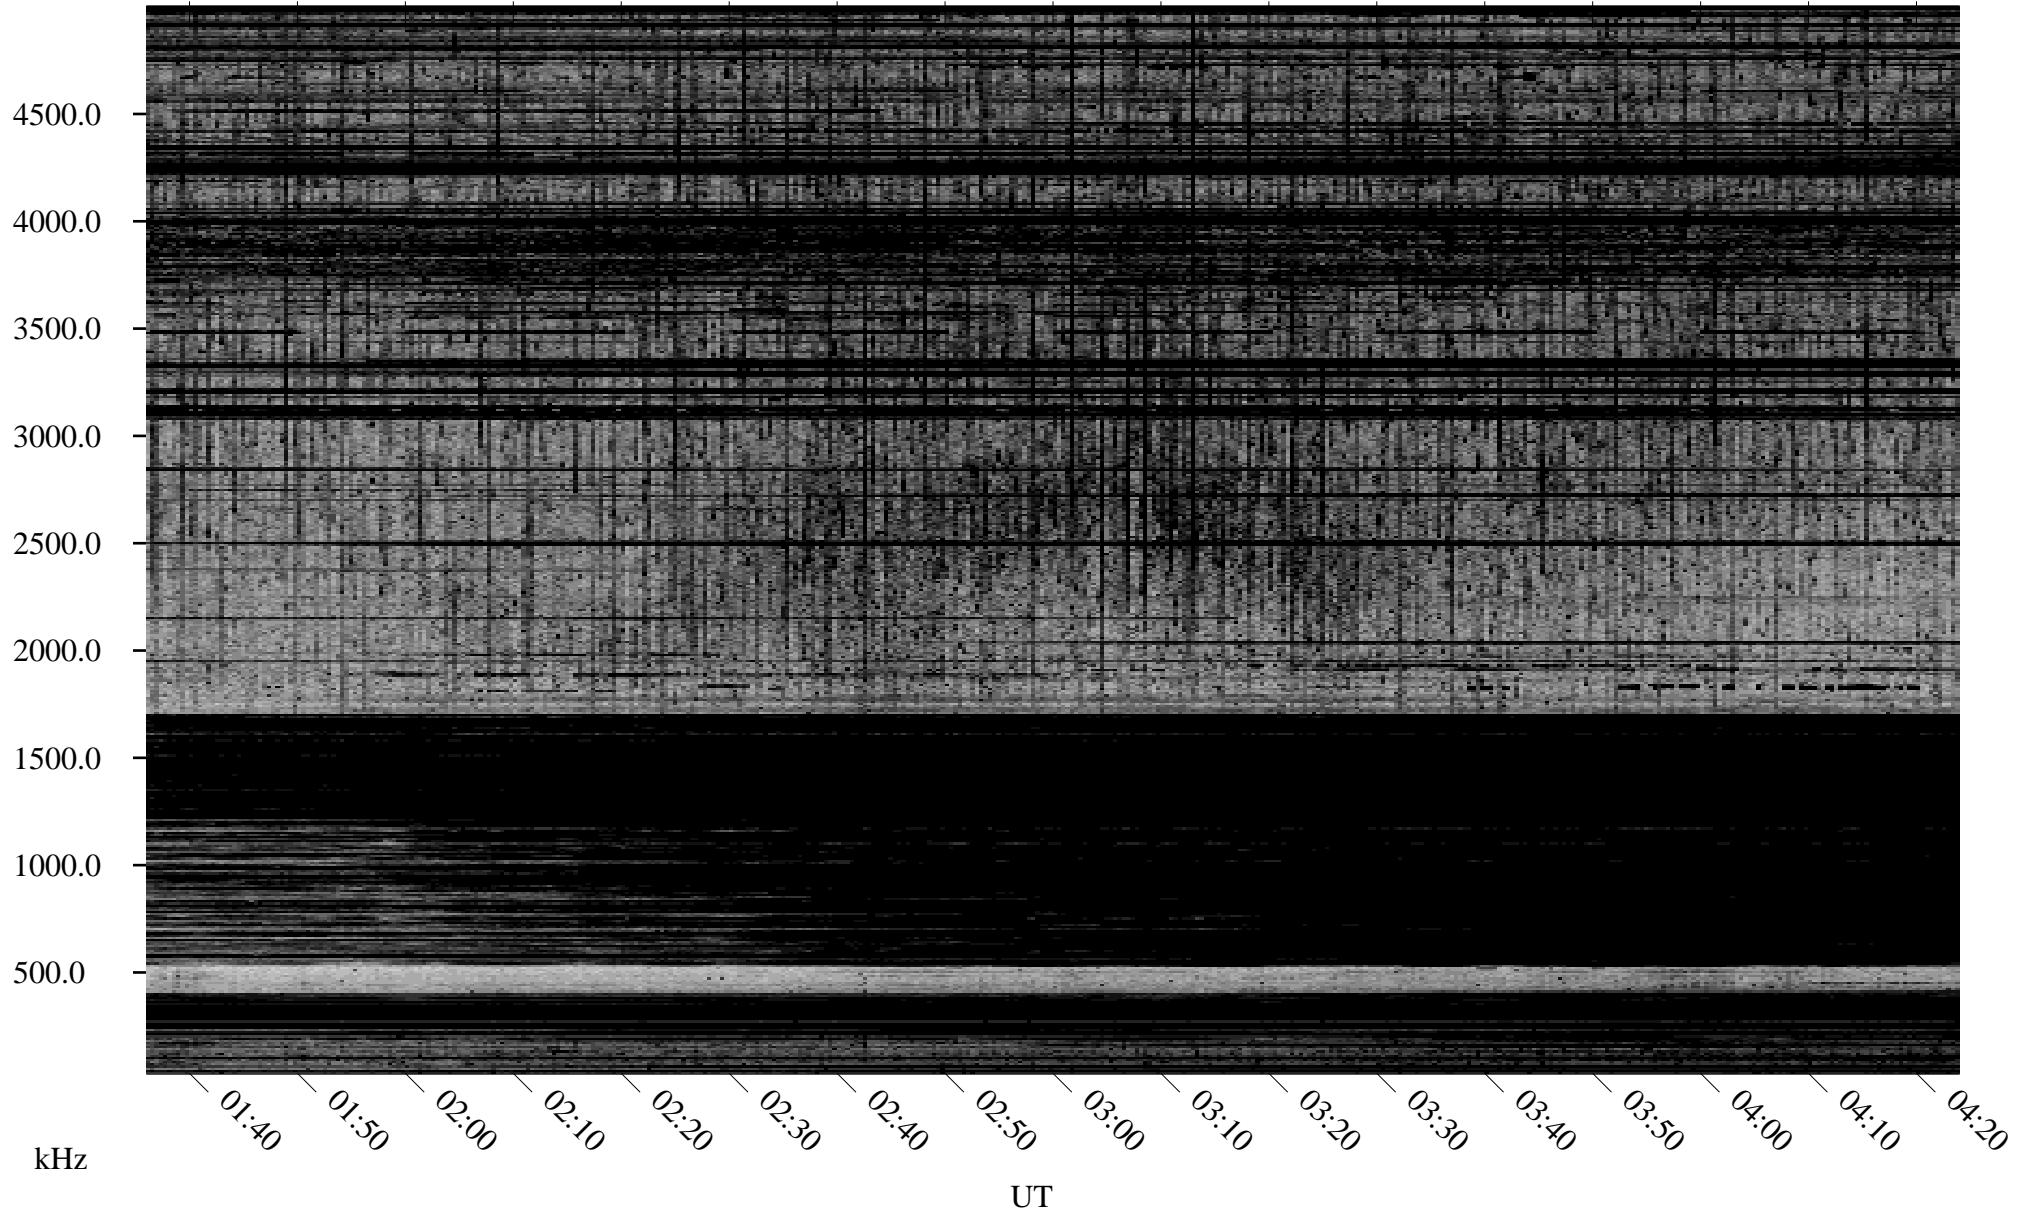

04/08/2002 Churchill, Manitoba

Linear Scale Black = 161 White = 15

ch02098l.r00m max_12

Page 1

04/08/2002 Churchill, Manitoba

Linear Scale Black = 161 White = 15

ch02098l.r00m max_12

Page 2

04/09/2002 Churchill, Manitoba

Linear Scale Black = 161 White = 15

ch02098l.r00m max_12

Page 3

04/09/2002 Churchill, Manitoba

Linear Scale Black = 161 White = 15

ch02098l.r00m max_12

Page 4

04/09/2002 Churchill, Manitoba

Linear Scale Black = 161 White = 15

ch02098l.r00m max_12

Page 5

04/09/2002 Churchill, Manitoba

Linear Scale Black = 161 White = 15

ch02098l.r00m max_12

Page 6

04/09/2002 Churchill, Manitoba

Linear Scale Black = 161 White = 15

ch02098l.r00m max_12

Page 7

04/09/2002 Churchill, Manitoba

Linear Scale Black = 161 White = 15

ch02098l.r00m max_12