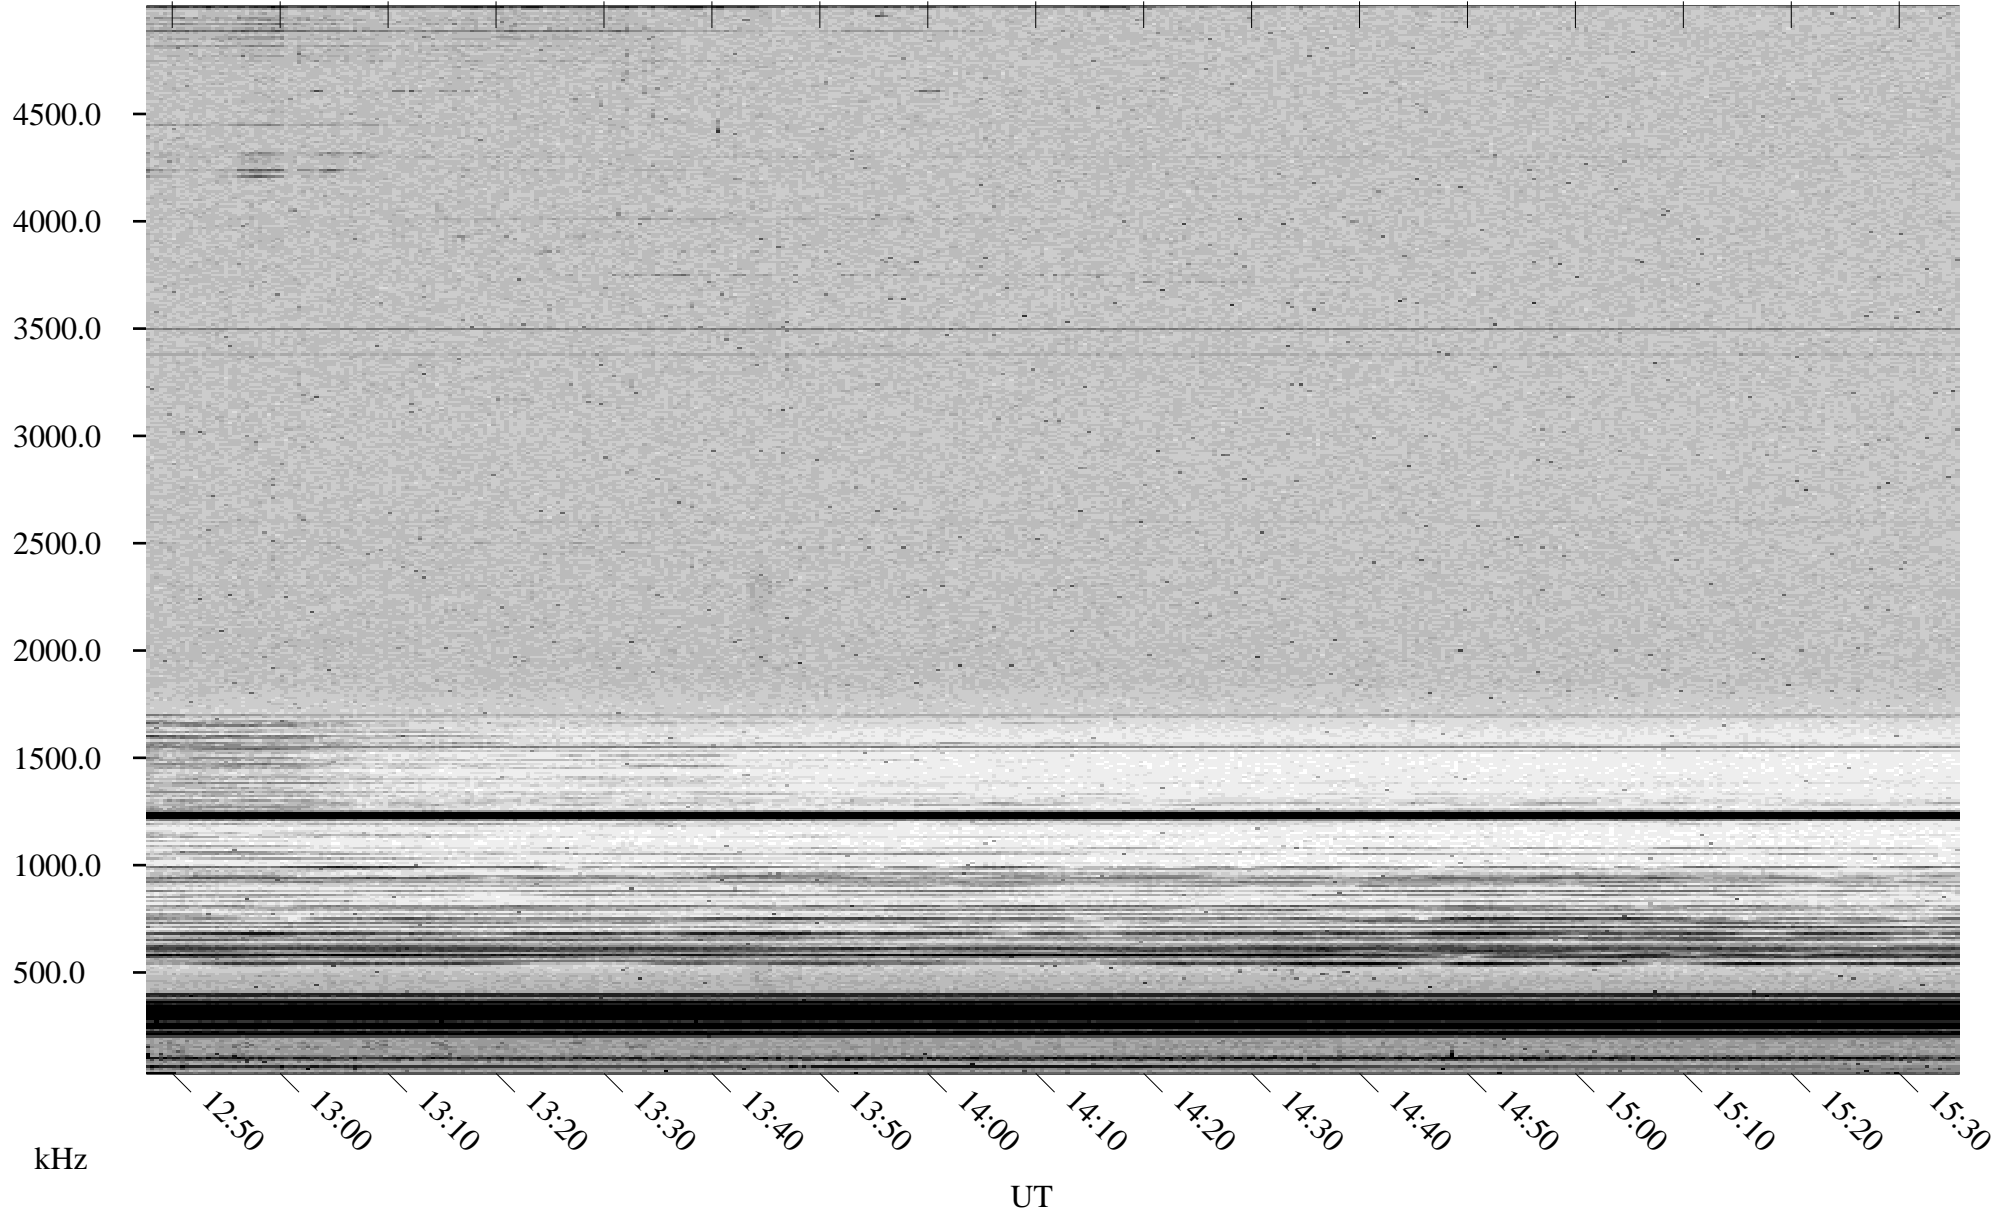

04/10/2002 Churchill, Manitoba

Linear Scale Black = 161 White = 15

ch02100l.r00m max_12

Page 1

04/10/2002 Churchill, Manitoba

Linear Scale Black = 161 White = 15

ch02100l.r00m max_12

04/11/2002 Churchill, Manitoba

Linear Scale Black = 161 White = 15

ch02100l.r00m max_12

Page 3

04/11/2002 Churchill, Manitoba

Linear Scale Black = 161 White = 15

ch02100l.r00m max_12

Page 4

04/11/2002 Churchill, Manitoba

Linear Scale Black = 161 White = 15

ch02100l.r00m max_12

Page 5

04/11/2002 Churchill, Manitoba

Linear Scale Black = 161 White = 15

ch02100l.r00m max_12

Page 6

04/11/2002 Churchill, Manitoba

Linear Scale Black = 161 White = 15

ch02100l.r00m max_12

Page 7

04/11/2002 Churchill, Manitoba

Linear Scale Black = 161 White = 15

ch02100l.r00m max_12