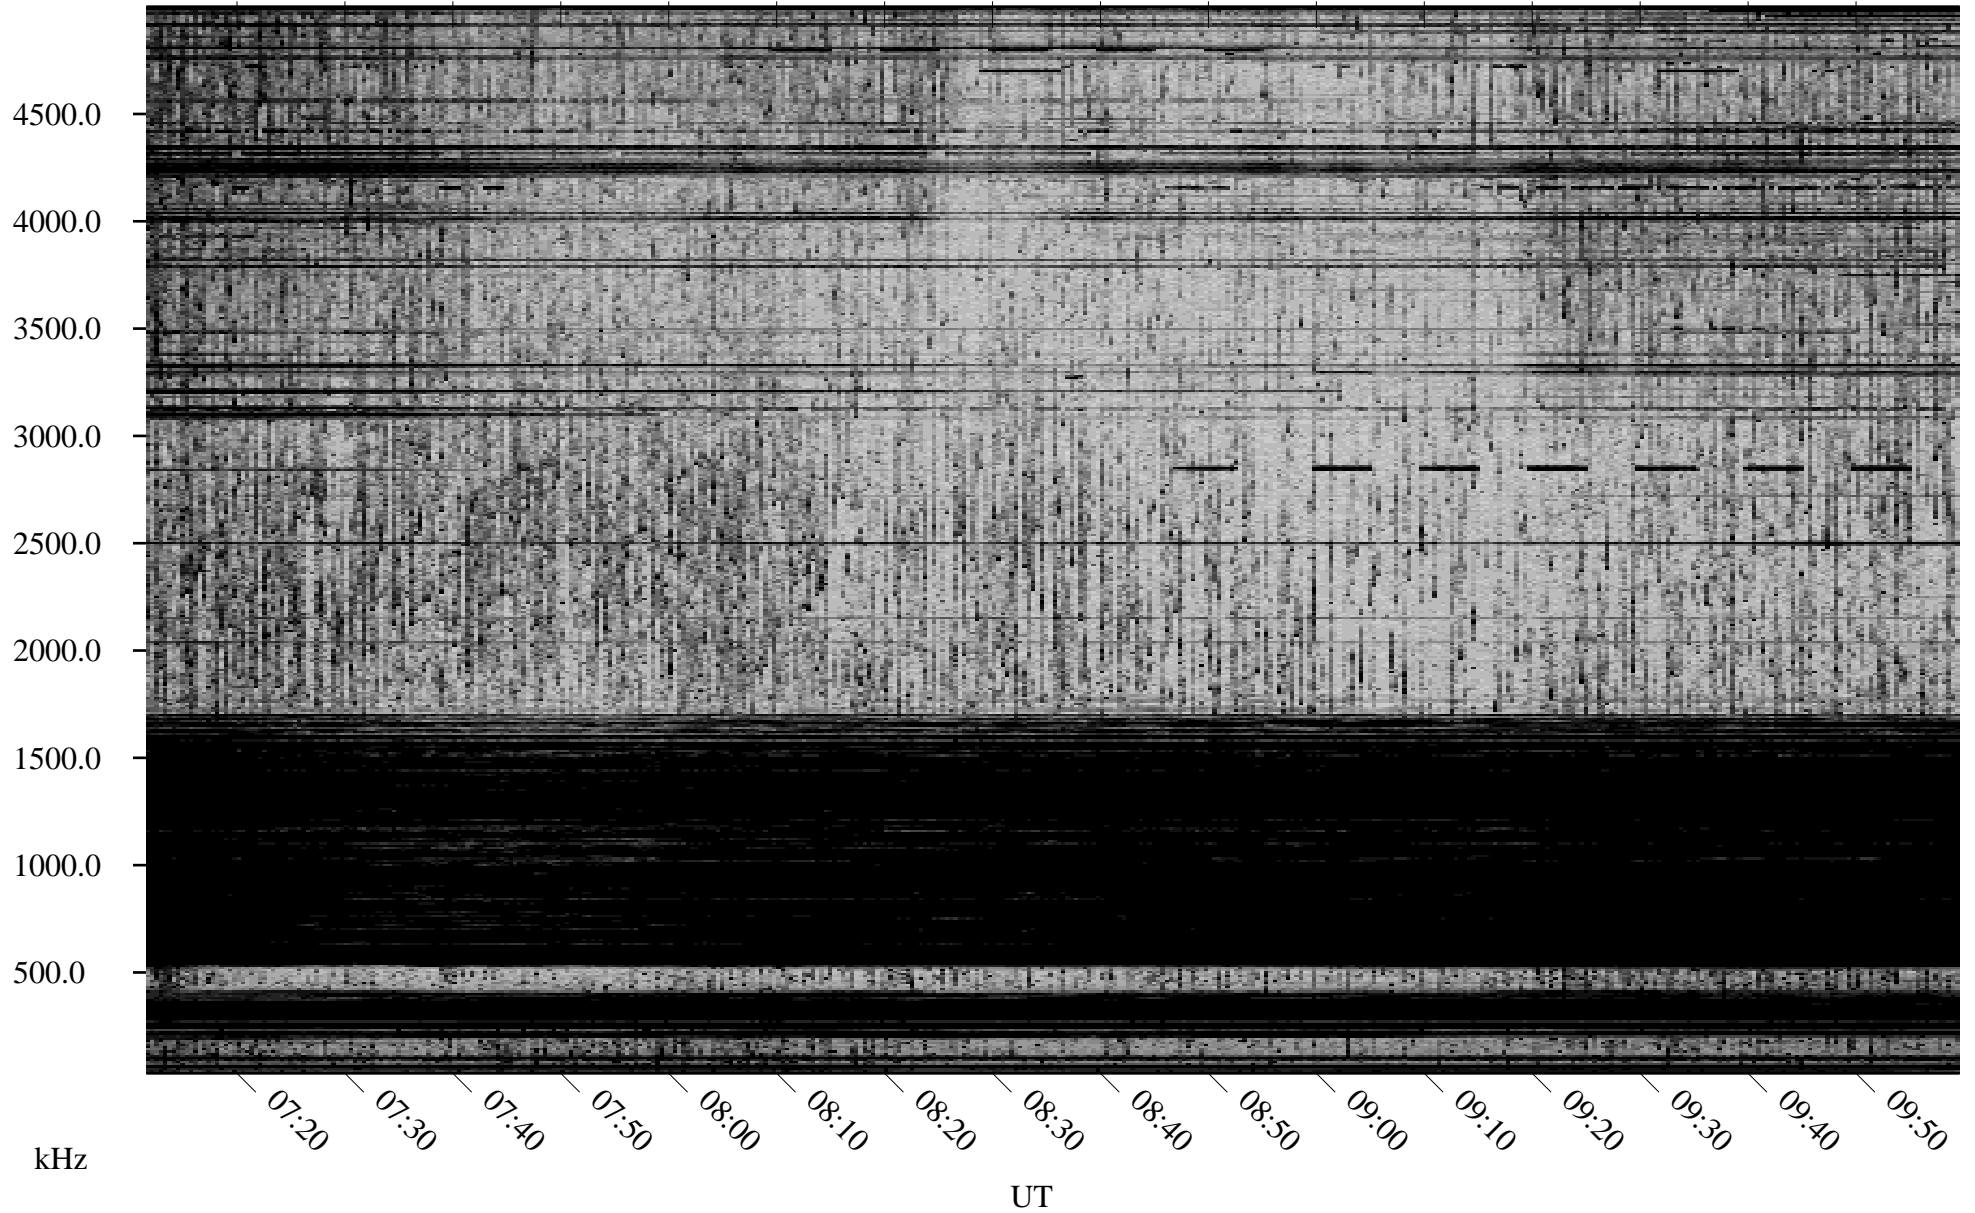

04/10/2002 Churchill, Manitoba

Linear Scale Black = 161 White = 15

ch02100l.r00m max_12

Page 1

04/10/2002 Churchill, Manitoba

Linear Scale Black = 161 White = 15

ch02100l.r00m max_12

04/11/2002 Churchill, Manitoba

Linear Scale Black = 161 White = 15

ch02100l.r00m max_12

Page 3

04/11/2002 Churchill, Manitoba

Linear Scale Black = 161 White = 15

ch02100l.r00m max_12

Page 4

04/11/2002 Churchill, Manitoba

Linear Scale Black = 161 White = 15

ch02100l.r00m max_12

Page 5

04/11/2002 Churchill, Manitoba

Linear Scale Black = 161 White = 15

ch02100l.r00m max_12

Page 6

04/11/2002 Churchill, Manitoba

Linear Scale Black = 161 White = 15

ch02100l.r00m max_12

Page 7

04/11/2002 Churchill, Manitoba

Linear Scale Black = 161 White = 15

ch02100l.r00m max_12