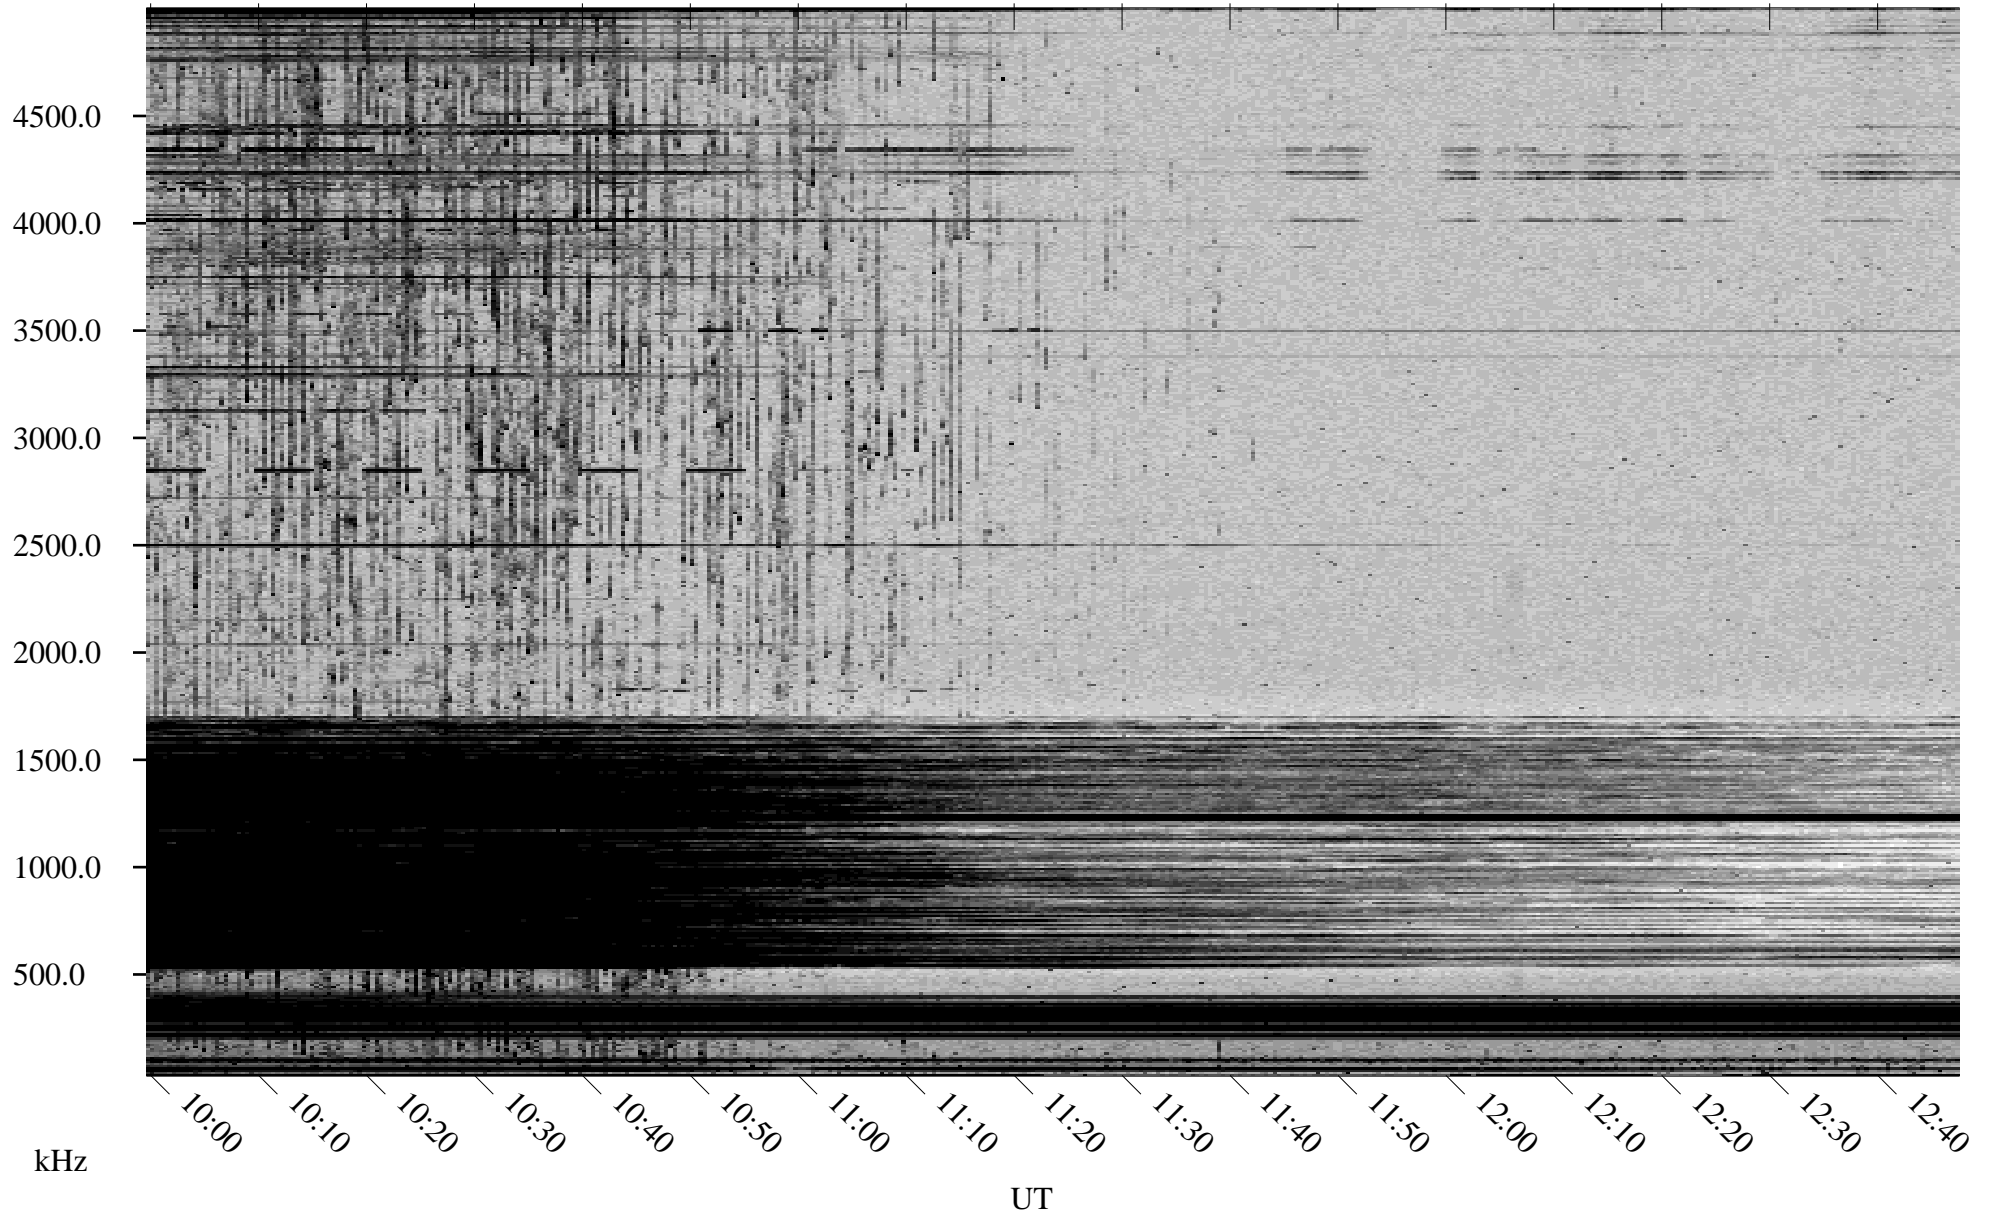

04/10/2002 Churchill, Manitoba

Linear Scale Black = 161 White = 15

ch02100l.r00m max_12

Page 1

04/10/2002 Churchill, Manitoba

Linear Scale Black = 161 White = 15

ch02100l.r00m max_12

04/11/2002 Churchill, Manitoba

Linear Scale Black = 161 White = 15

ch02100l.r00m max_12

Page 3

04/11/2002 Churchill, Manitoba

Linear Scale Black = 161 White = 15

ch02100l.r00m max_12

Page 4

04/11/2002 Churchill, Manitoba

Linear Scale Black = 161 White = 15

ch02100l.r00m max_12

Page 5

04/11/2002 Churchill, Manitoba

Linear Scale Black = 161 White = 15

ch02100l.r00m max_12

Page 6

04/11/2002 Churchill, Manitoba

Linear Scale Black = 161 White = 15

ch02100l.r00m max_12

Page 7

04/11/2002 Churchill, Manitoba

Linear Scale Black = 161 White = 15

ch02100l.r00m max_12