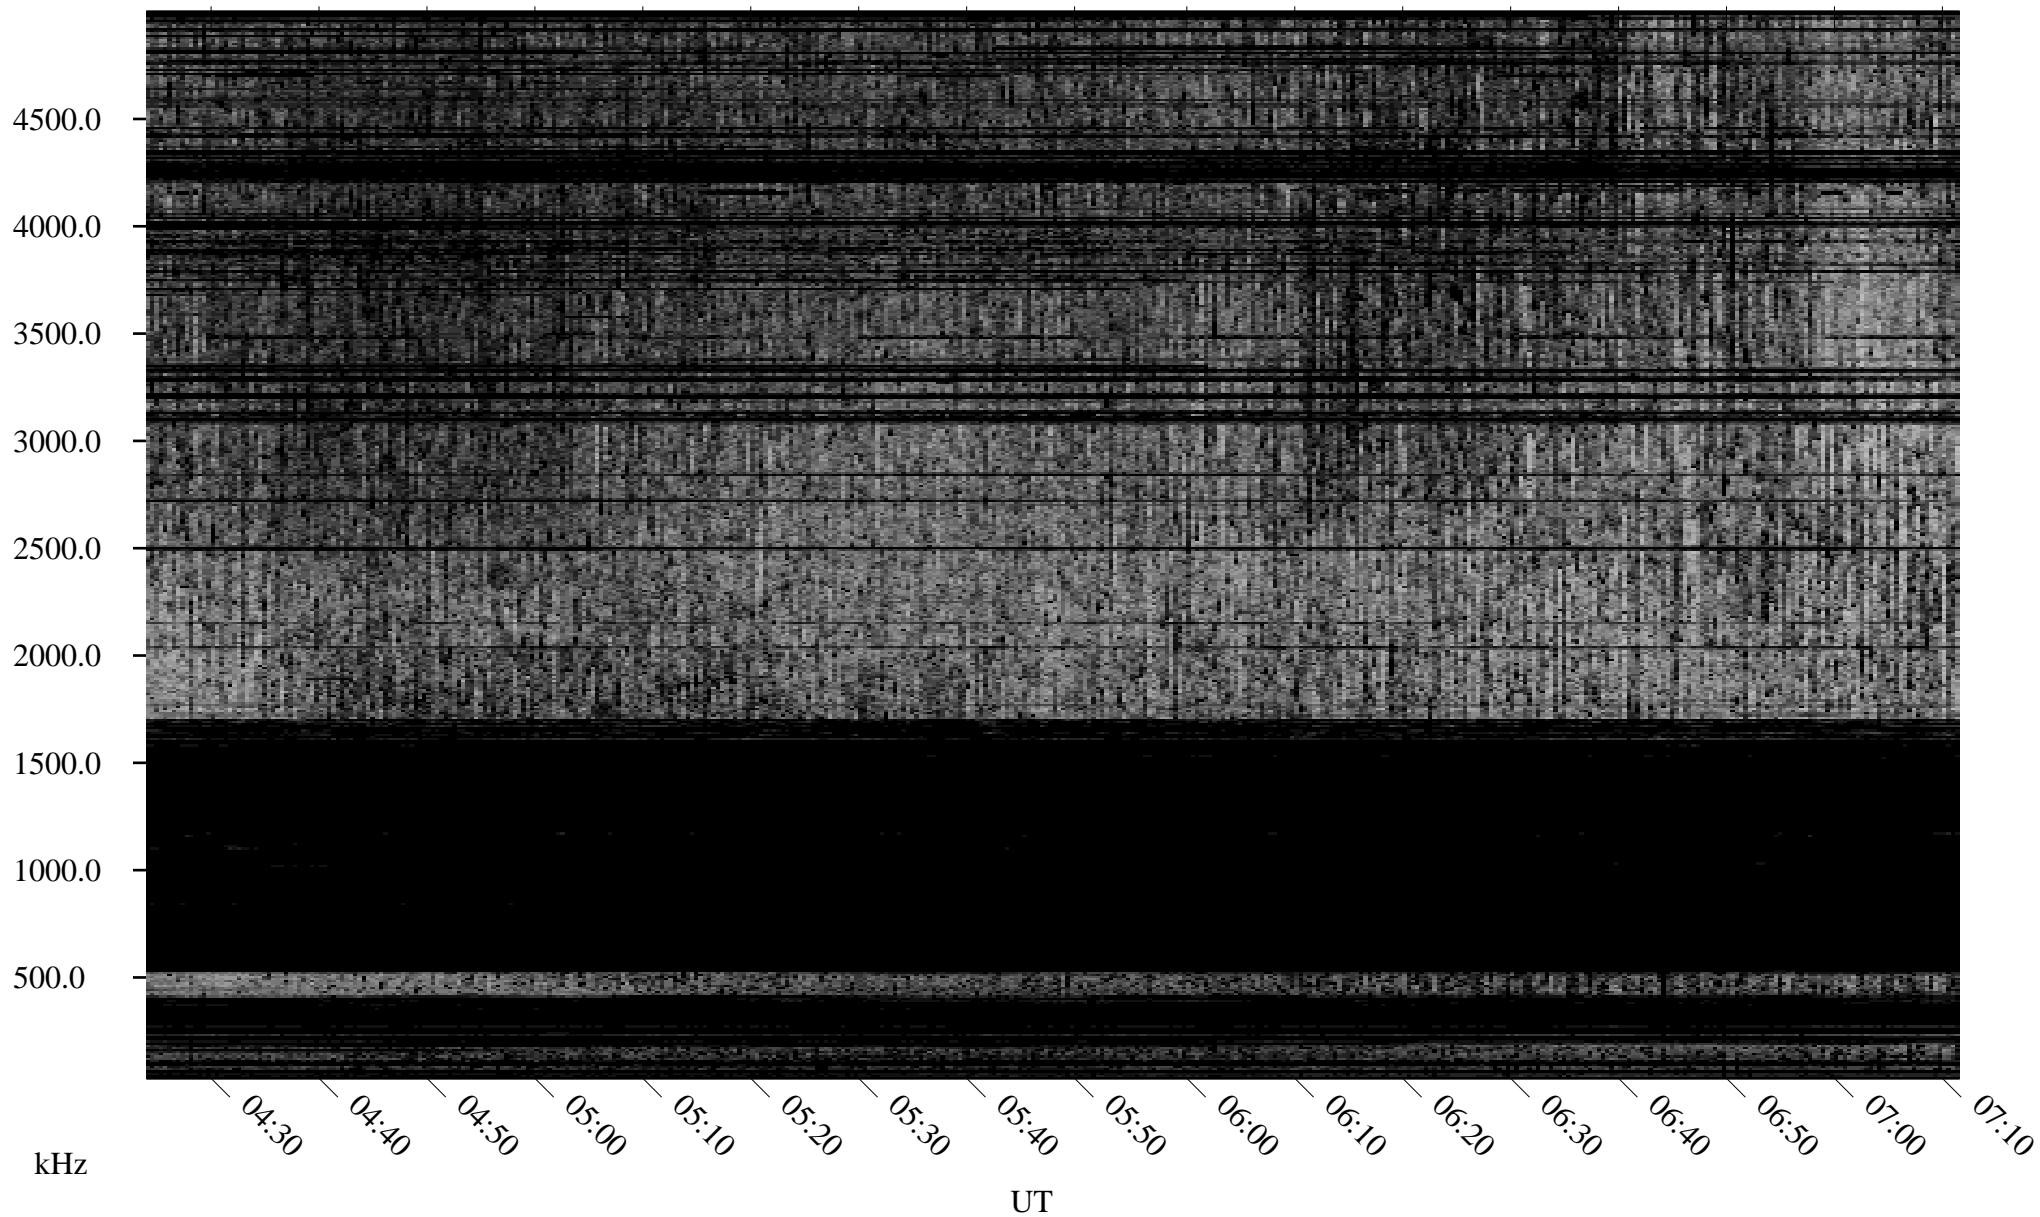

04/10/2002 Churchill, Manitoba

Linear Scale Black = 161 White = 15

ch02100l.r00m max_12

Page 1

04/10/2002 Churchill, Manitoba

Linear Scale Black = 161 White = 15

ch02100l.r00m max_12

04/11/2002 Churchill, Manitoba

Linear Scale Black = 161 White = 15

ch02100l.r00m max_12

Page 3

04/11/2002 Churchill, Manitoba

Linear Scale Black = 161 White = 15

ch02100l.r00m max_12

Page 4

04/11/2002 Churchill, Manitoba

Linear Scale Black = 161 White = 15

ch02100l.r00m max_12

Page 5

04/11/2002 Churchill, Manitoba

Linear Scale Black = 161 White = 15

ch02100l.r00m max_12

Page 6

04/11/2002 Churchill, Manitoba

Linear Scale Black = 161 White = 15

ch02100l.r00m max_12

Page 7

04/11/2002 Churchill, Manitoba

Linear Scale Black = 161 White = 15

ch02100l.r00m max_12