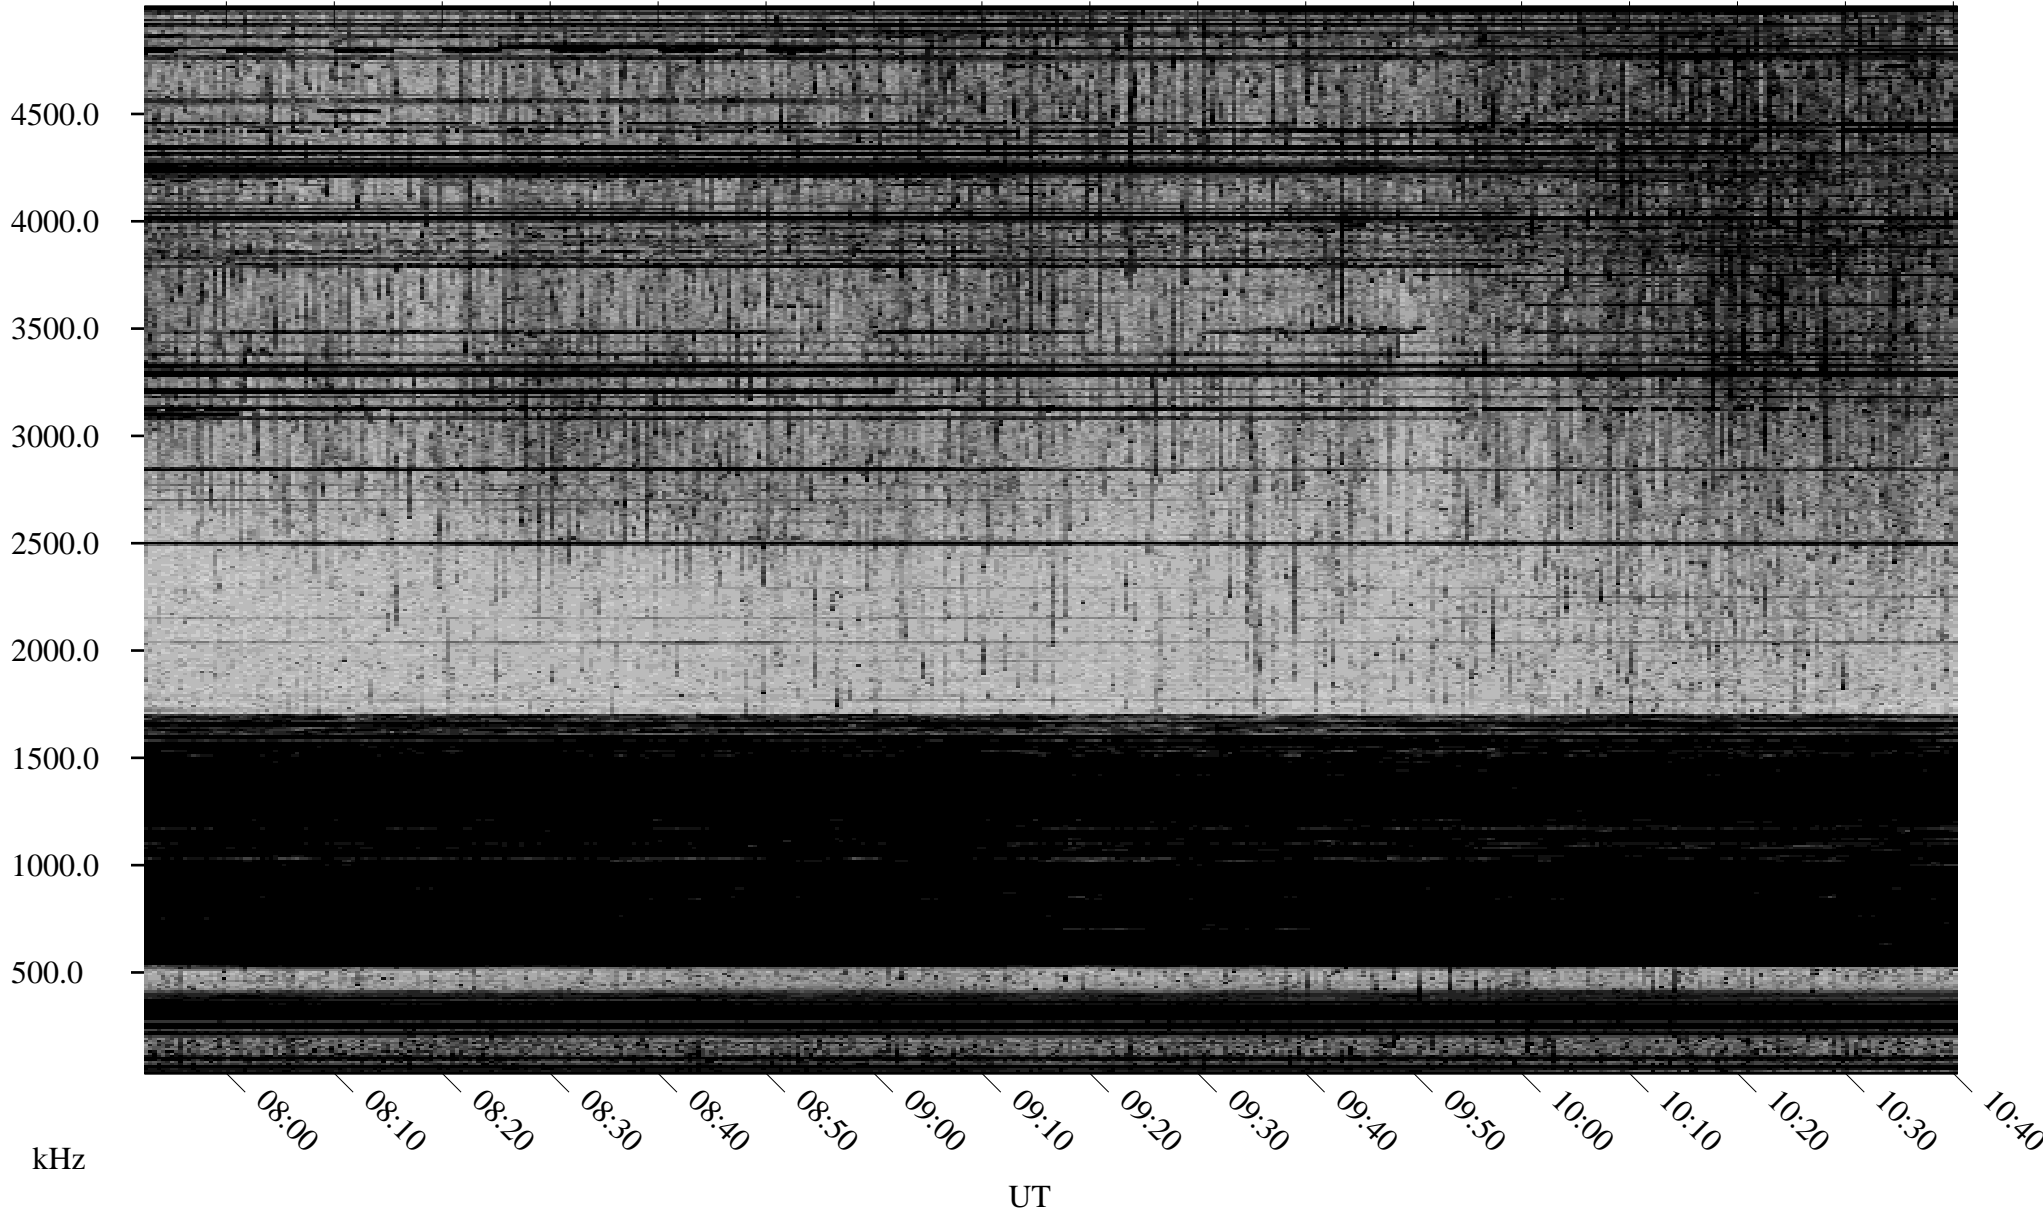

04/11/2002 Churchill, Manitoba

Linear Scale Black = 161 White = 15

ch021011.r01m max_12

Page 1

04/11/2002 Churchill, Manitoba

Linear Scale Black = 161 White = 15

ch021011.r01m max_12

Page 2

04/12/2002 Churchill, Manitoba

Linear Scale Black = 161 White = 15

ch021011.r01m max_12

Page 3

04/12/2002 Churchill, Manitoba

Linear Scale Black = 161 White = 15

ch021011.r01m max_12

Page 4

04/12/2002 Churchill, Manitoba

Linear Scale Black = 161 White = 15

ch021011.r01m max_12

Page 5

04/12/2002 Churchill, Manitoba

Linear Scale Black = 161 White = 15

ch021011.r01m max_12

Page 6

04/12/2002 Churchill, Manitoba

Linear Scale Black = 161 White = 15

ch021011.r01m max_12

Page 7

04/12/2002 Churchill, Manitoba

Linear Scale Black = 161 White = 15

ch021011.r01m max_12

Page 8