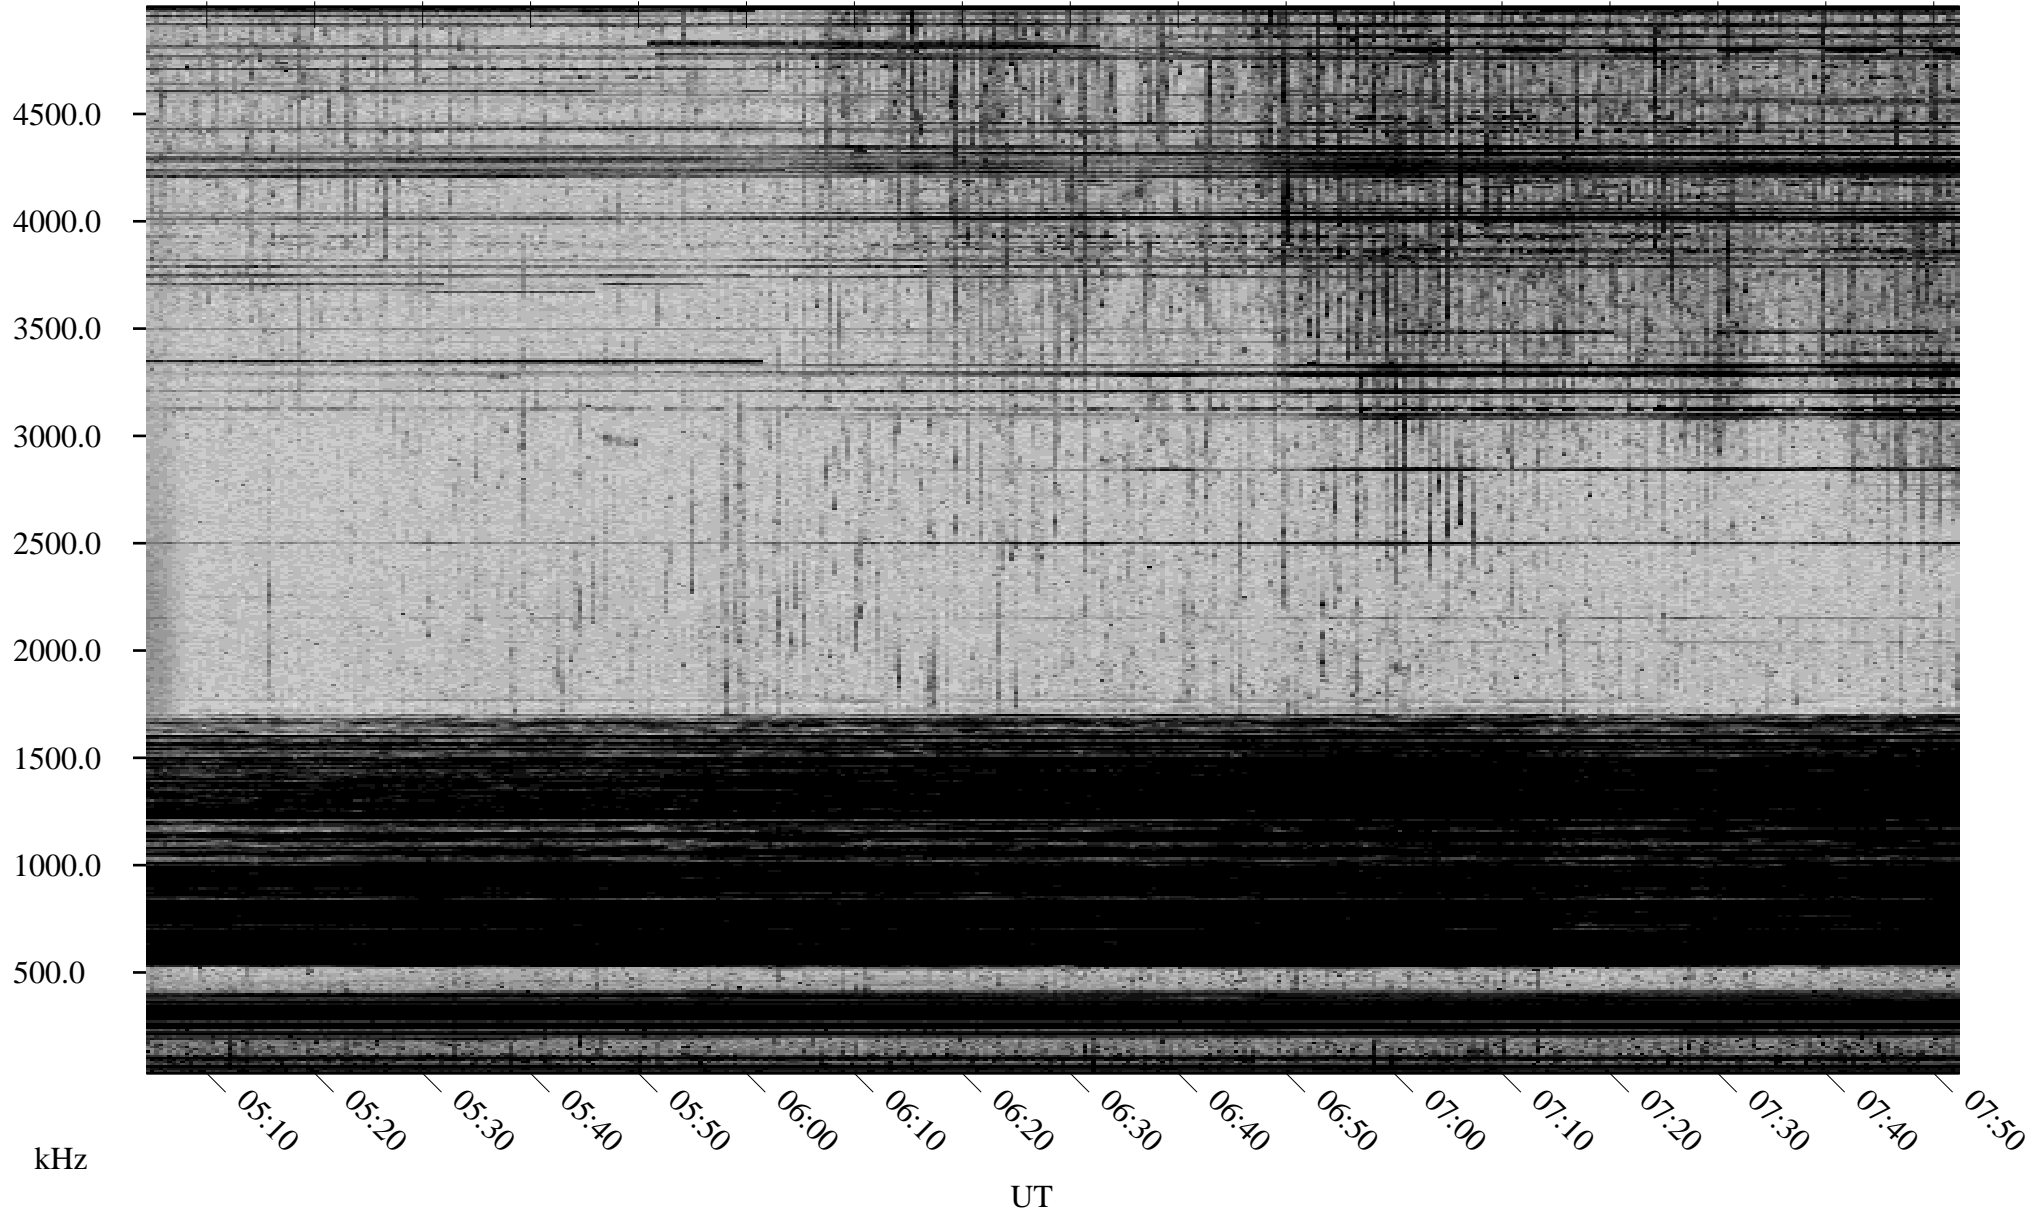

04/11/2002 Churchill, Manitoba

Linear Scale Black = 161 White = 15

ch021011.r01m max_12

Page 1

04/11/2002 Churchill, Manitoba

Linear Scale Black = 161 White = 15

ch021011.r01m max_12

Page 2

04/12/2002 Churchill, Manitoba

Linear Scale Black = 161 White = 15

ch021011.r01m max_12

Page 3

04/12/2002 Churchill, Manitoba

Linear Scale Black = 161 White = 15

ch021011.r01m max_12

Page 4

04/12/2002 Churchill, Manitoba

Linear Scale Black = 161 White = 15

ch021011.r01m max_12

Page 5

04/12/2002 Churchill, Manitoba

Linear Scale Black = 161 White = 15

ch021011.r01m max_12

Page 6

04/12/2002 Churchill, Manitoba

Linear Scale Black = 161 White = 15

ch021011.r01m max_12

Page 7

04/12/2002 Churchill, Manitoba

Linear Scale Black = 161 White = 15

ch021011.r01m max_12

Page 8