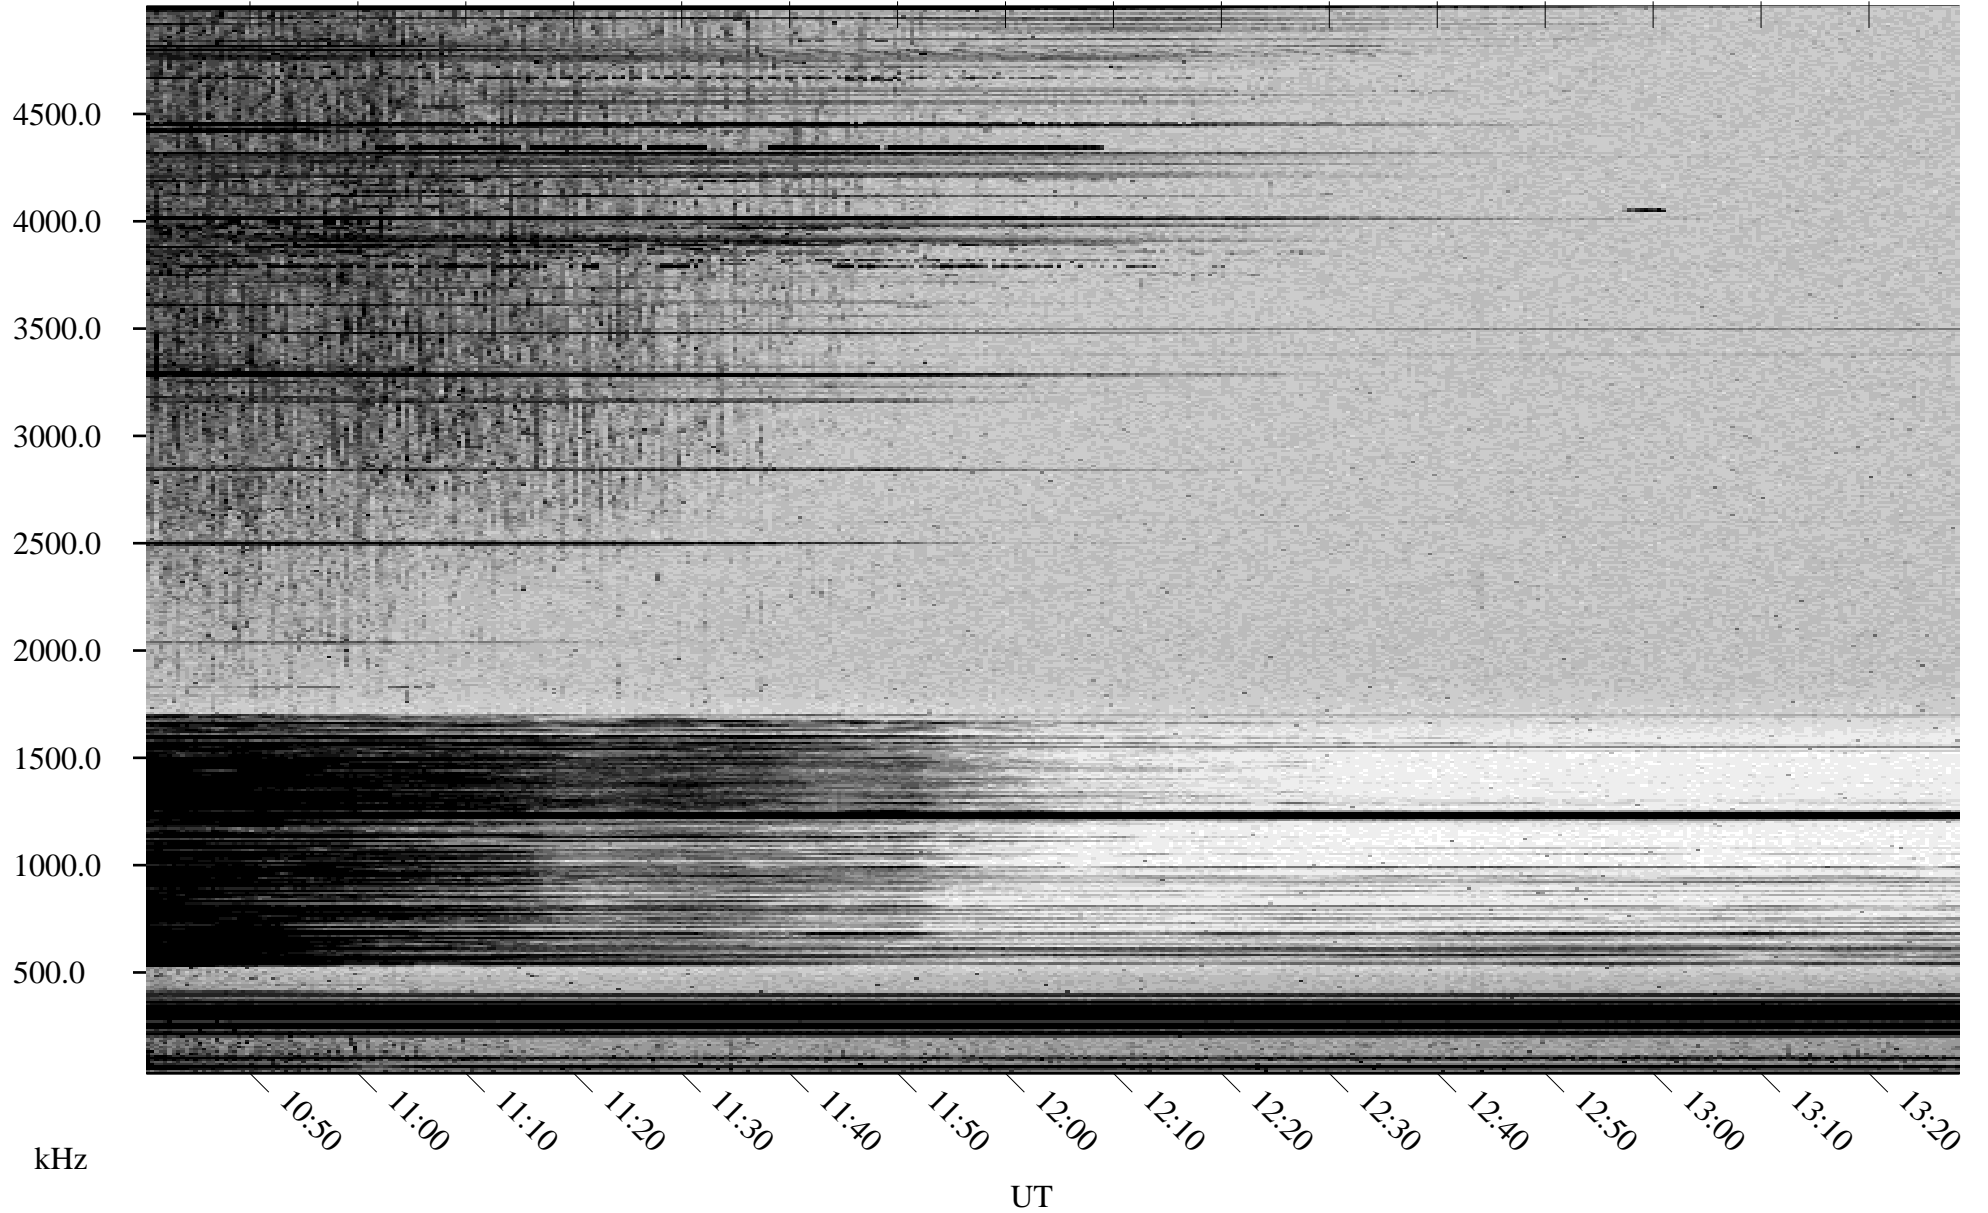

04/11/2002 Churchill, Manitoba

Linear Scale Black = 161 White = 15

ch021011.r01m max_12

Page 1

04/11/2002 Churchill, Manitoba

Linear Scale Black = 161 White = 15

ch021011.r01m max_12

Page 2

04/12/2002 Churchill, Manitoba

Linear Scale Black = 161 White = 15

ch021011.r01m max_12

Page 3

04/12/2002 Churchill, Manitoba

Linear Scale Black = 161 White = 15

ch021011.r01m max_12

Page 4

04/12/2002 Churchill, Manitoba

Linear Scale Black = 161 White = 15

ch021011.r01m max_12

Page 5

04/12/2002 Churchill, Manitoba

Linear Scale Black = 161 White = 15

ch021011.r01m max_12

Page 6

04/12/2002 Churchill, Manitoba

Linear Scale Black = 161 White = 15

ch021011.r01m max_12

Page 7

04/12/2002 Churchill, Manitoba

Linear Scale Black = 161 White = 15

ch021011.r01m max_12

Page 8