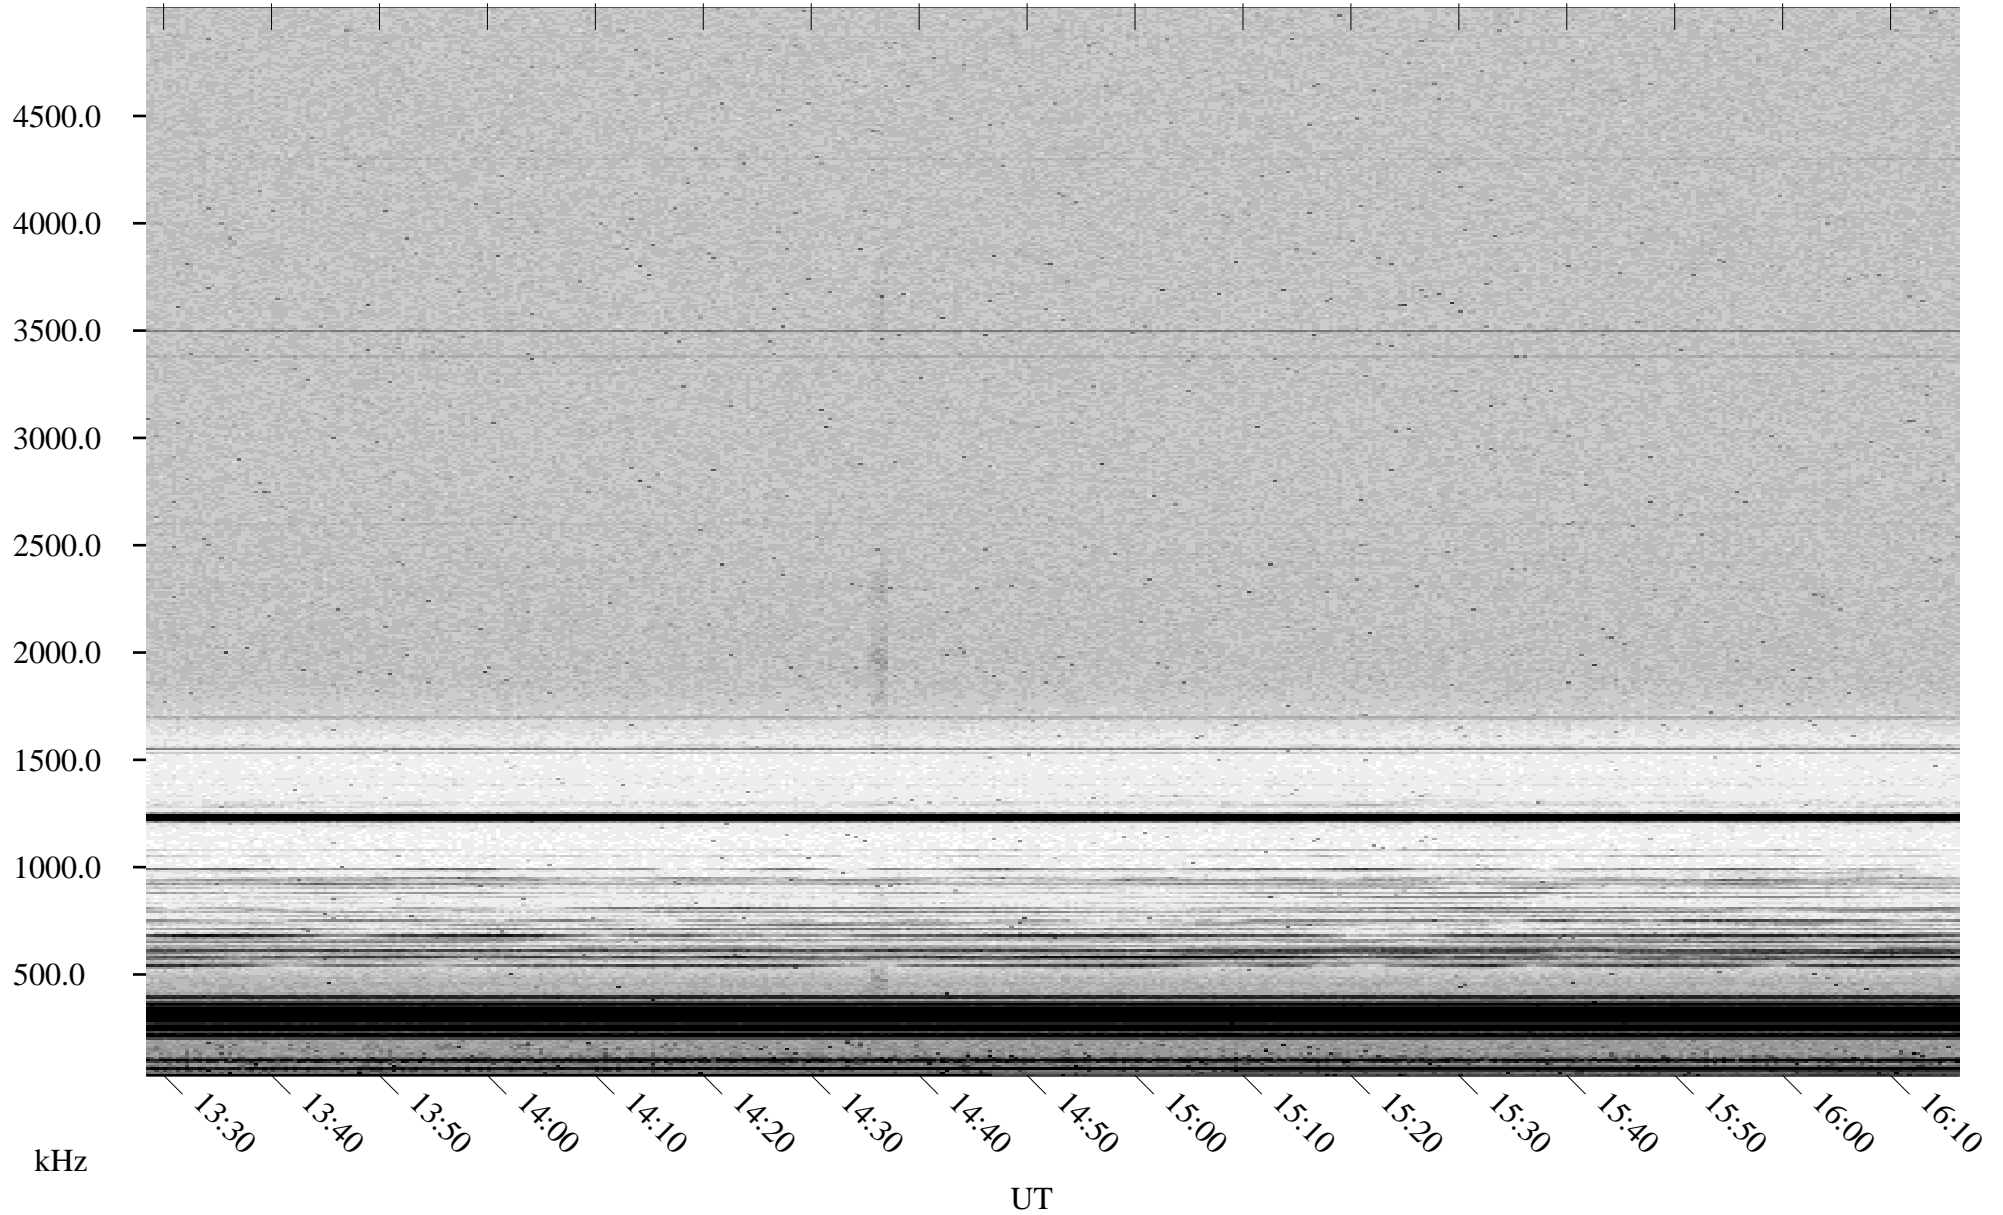

04/11/2002 Churchill, Manitoba

Linear Scale Black = 161 White = 15

ch021011.r01m max_12

Page 1

04/11/2002 Churchill, Manitoba

Linear Scale Black = 161 White = 15

ch021011.r01m max_12

Page 2

04/12/2002 Churchill, Manitoba

Linear Scale Black = 161 White = 15

ch021011.r01m max_12

Page 3

04/12/2002 Churchill, Manitoba

Linear Scale Black = 161 White = 15

ch021011.r01m max_12

Page 4

04/12/2002 Churchill, Manitoba

Linear Scale Black = 161 White = 15

ch021011.r01m max_12

Page 5

04/12/2002 Churchill, Manitoba

Linear Scale Black = 161 White = 15

ch021011.r01m max_12

Page 6

04/12/2002 Churchill, Manitoba

Linear Scale Black = 161 White = 15

ch021011.r01m max_12

Page 7

04/12/2002 Churchill, Manitoba

Linear Scale Black = 161 White = 15

ch021011.r01m max_12

Page 8