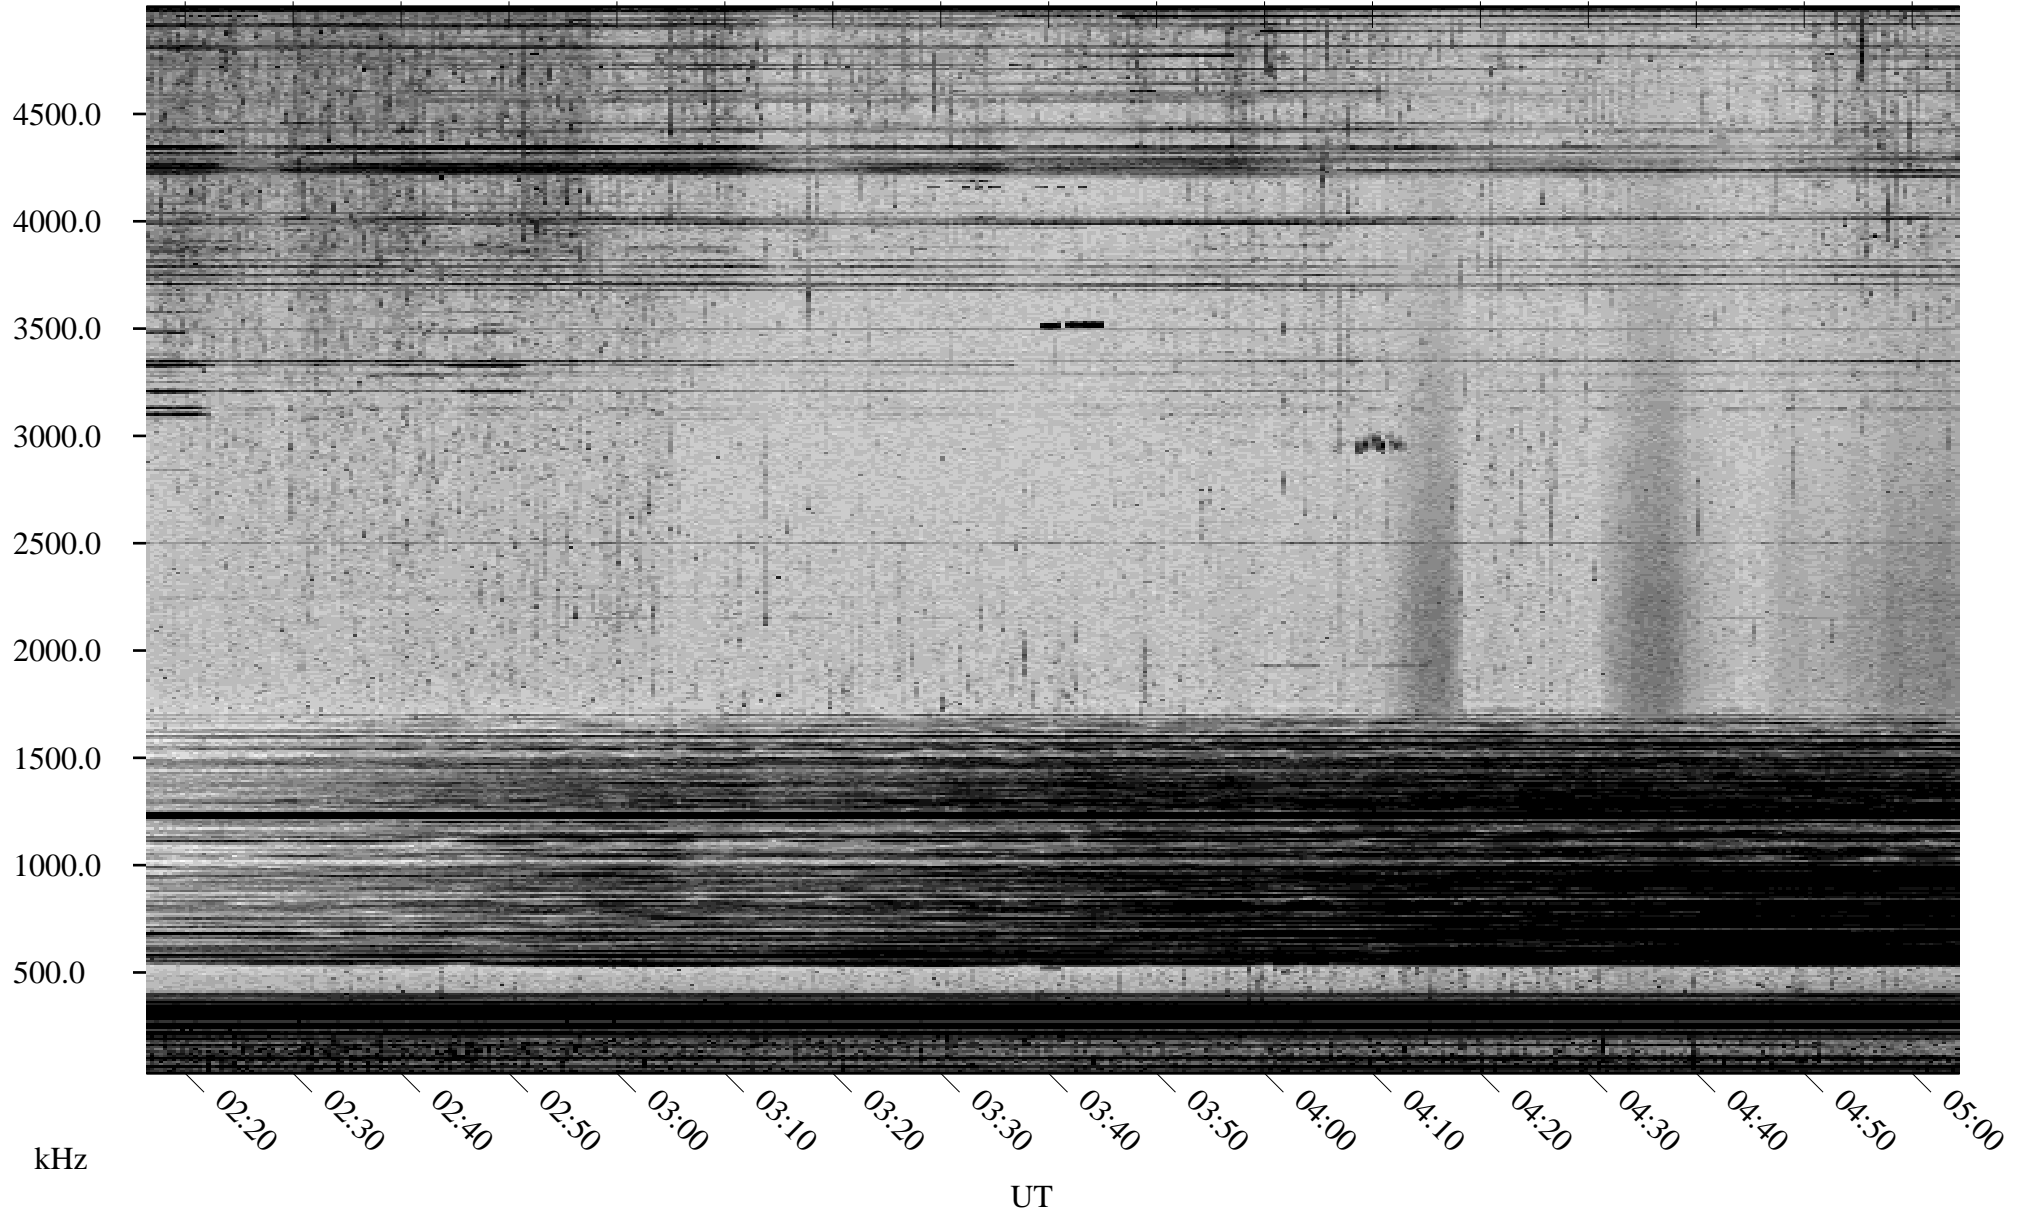

04/11/2002 Churchill, Manitoba

Linear Scale Black = 161 White = 15

ch021011.r01m max_12

Page 1

04/11/2002 Churchill, Manitoba

Linear Scale Black = 161 White = 15

ch021011.r01m max_12

Page 2

04/12/2002 Churchill, Manitoba

Linear Scale Black = 161 White = 15

ch021011.r01m max_12

Page 3

04/12/2002 Churchill, Manitoba

Linear Scale Black = 161 White = 15

ch021011.r01m max_12

Page 4

04/12/2002 Churchill, Manitoba

Linear Scale Black = 161 White = 15

ch021011.r01m max_12

Page 5

04/12/2002 Churchill, Manitoba

Linear Scale Black = 161 White = 15

ch021011.r01m max_12

Page 6

04/12/2002 Churchill, Manitoba

Linear Scale Black = 161 White = 15

ch021011.r01m max_12

Page 7

04/12/2002 Churchill, Manitoba

Linear Scale Black = 161 White = 15

ch021011.r01m max_12

Page 8