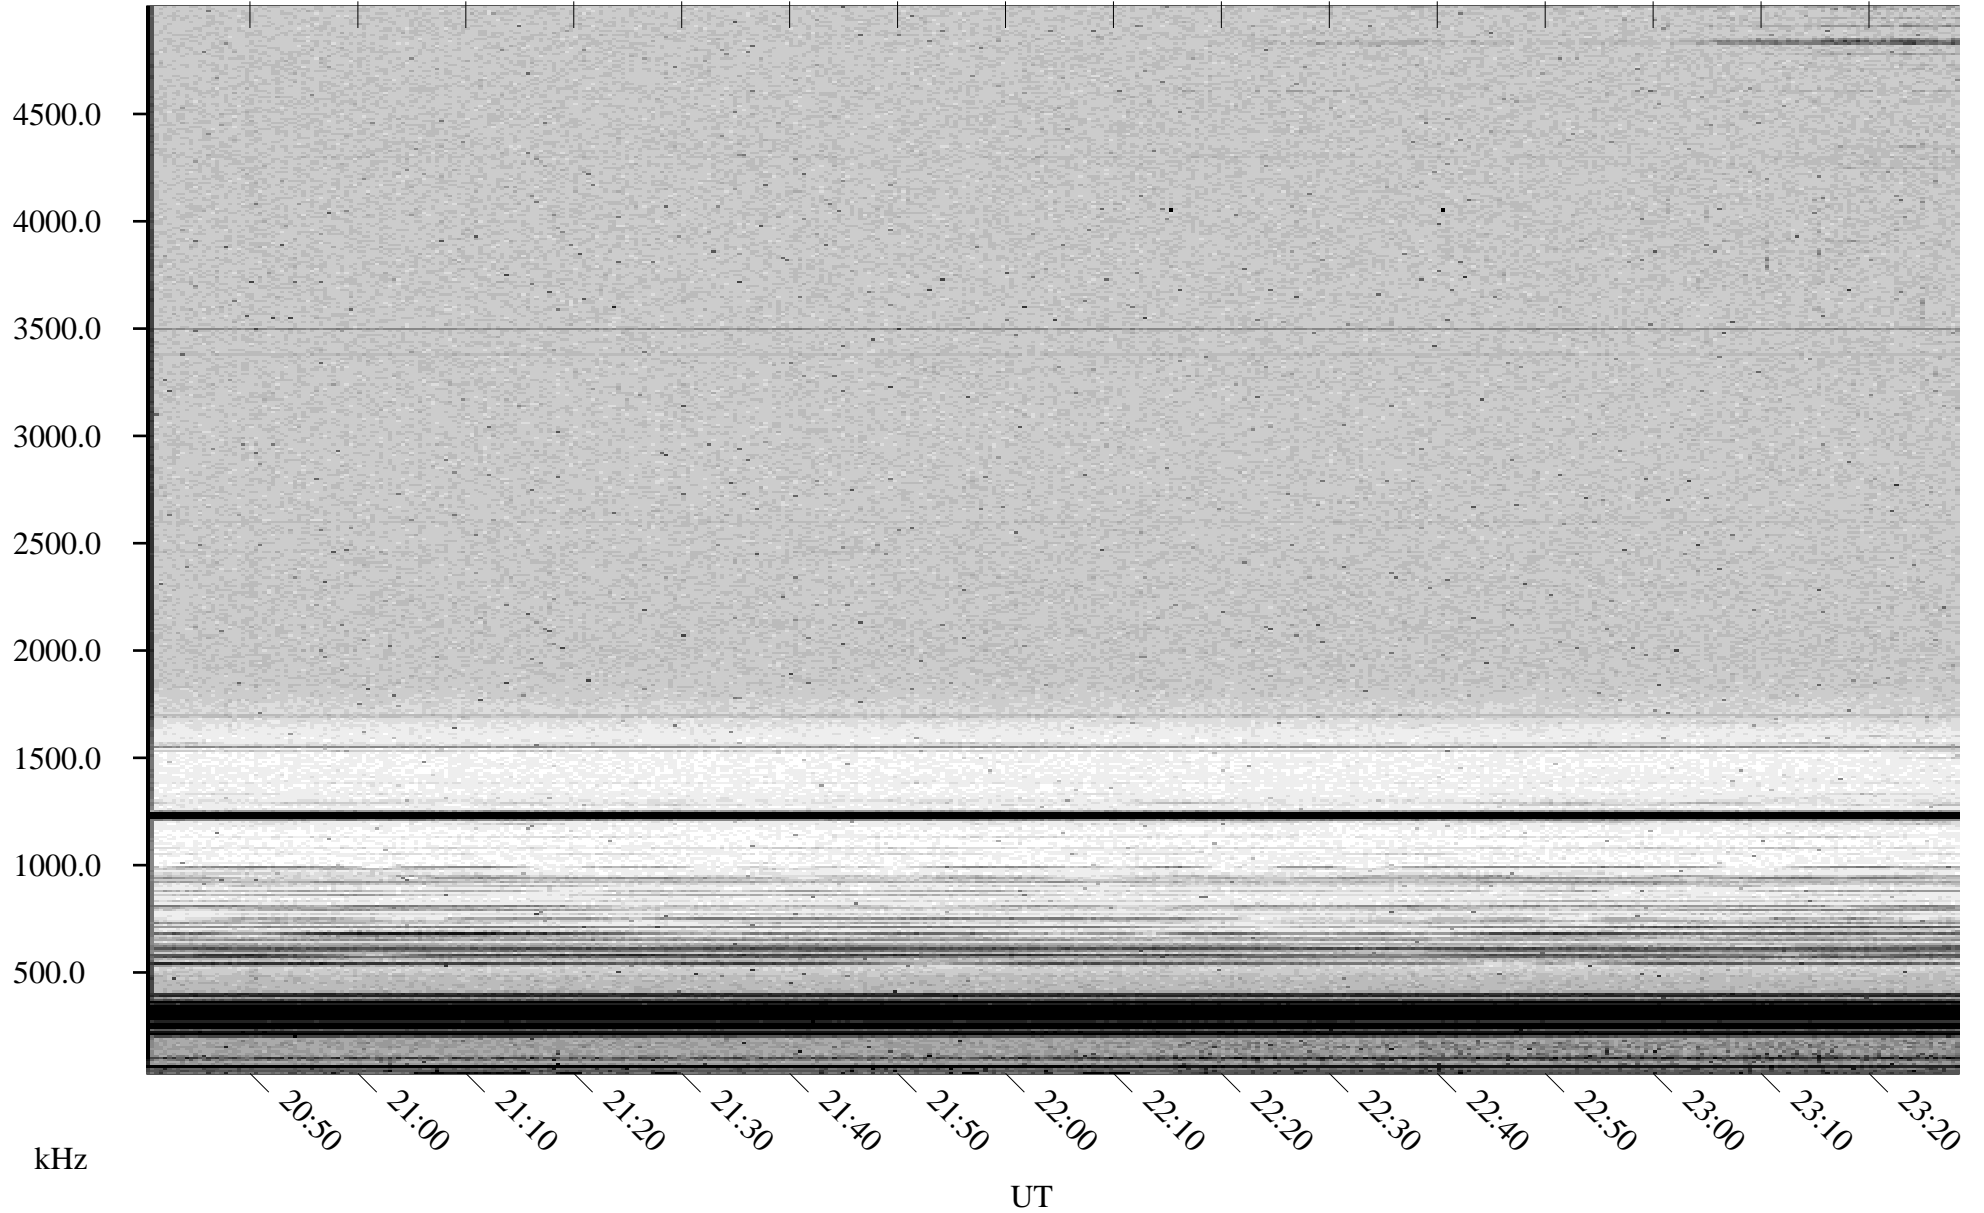

04/11/2002 Churchill, Manitoba

Linear Scale Black = 161 White = 15

ch021011.r01m max_12

Page 1

04/11/2002 Churchill, Manitoba

Linear Scale Black = 161 White = 15

ch021011.r01m max_12

Page 2

04/12/2002 Churchill, Manitoba

Linear Scale Black = 161 White = 15

ch021011.r01m max_12

Page 3

04/12/2002 Churchill, Manitoba

Linear Scale Black = 161 White = 15

ch021011.r01m max_12

Page 4

04/12/2002 Churchill, Manitoba

Linear Scale Black = 161 White = 15

ch021011.r01m max_12

Page 5

04/12/2002 Churchill, Manitoba

Linear Scale Black = 161 White = 15

ch021011.r01m max_12

Page 6

04/12/2002 Churchill, Manitoba

Linear Scale Black = 161 White = 15

ch021011.r01m max_12

Page 7

04/12/2002 Churchill, Manitoba

Linear Scale Black = 161 White = 15

ch021011.r01m max_12

Page 8