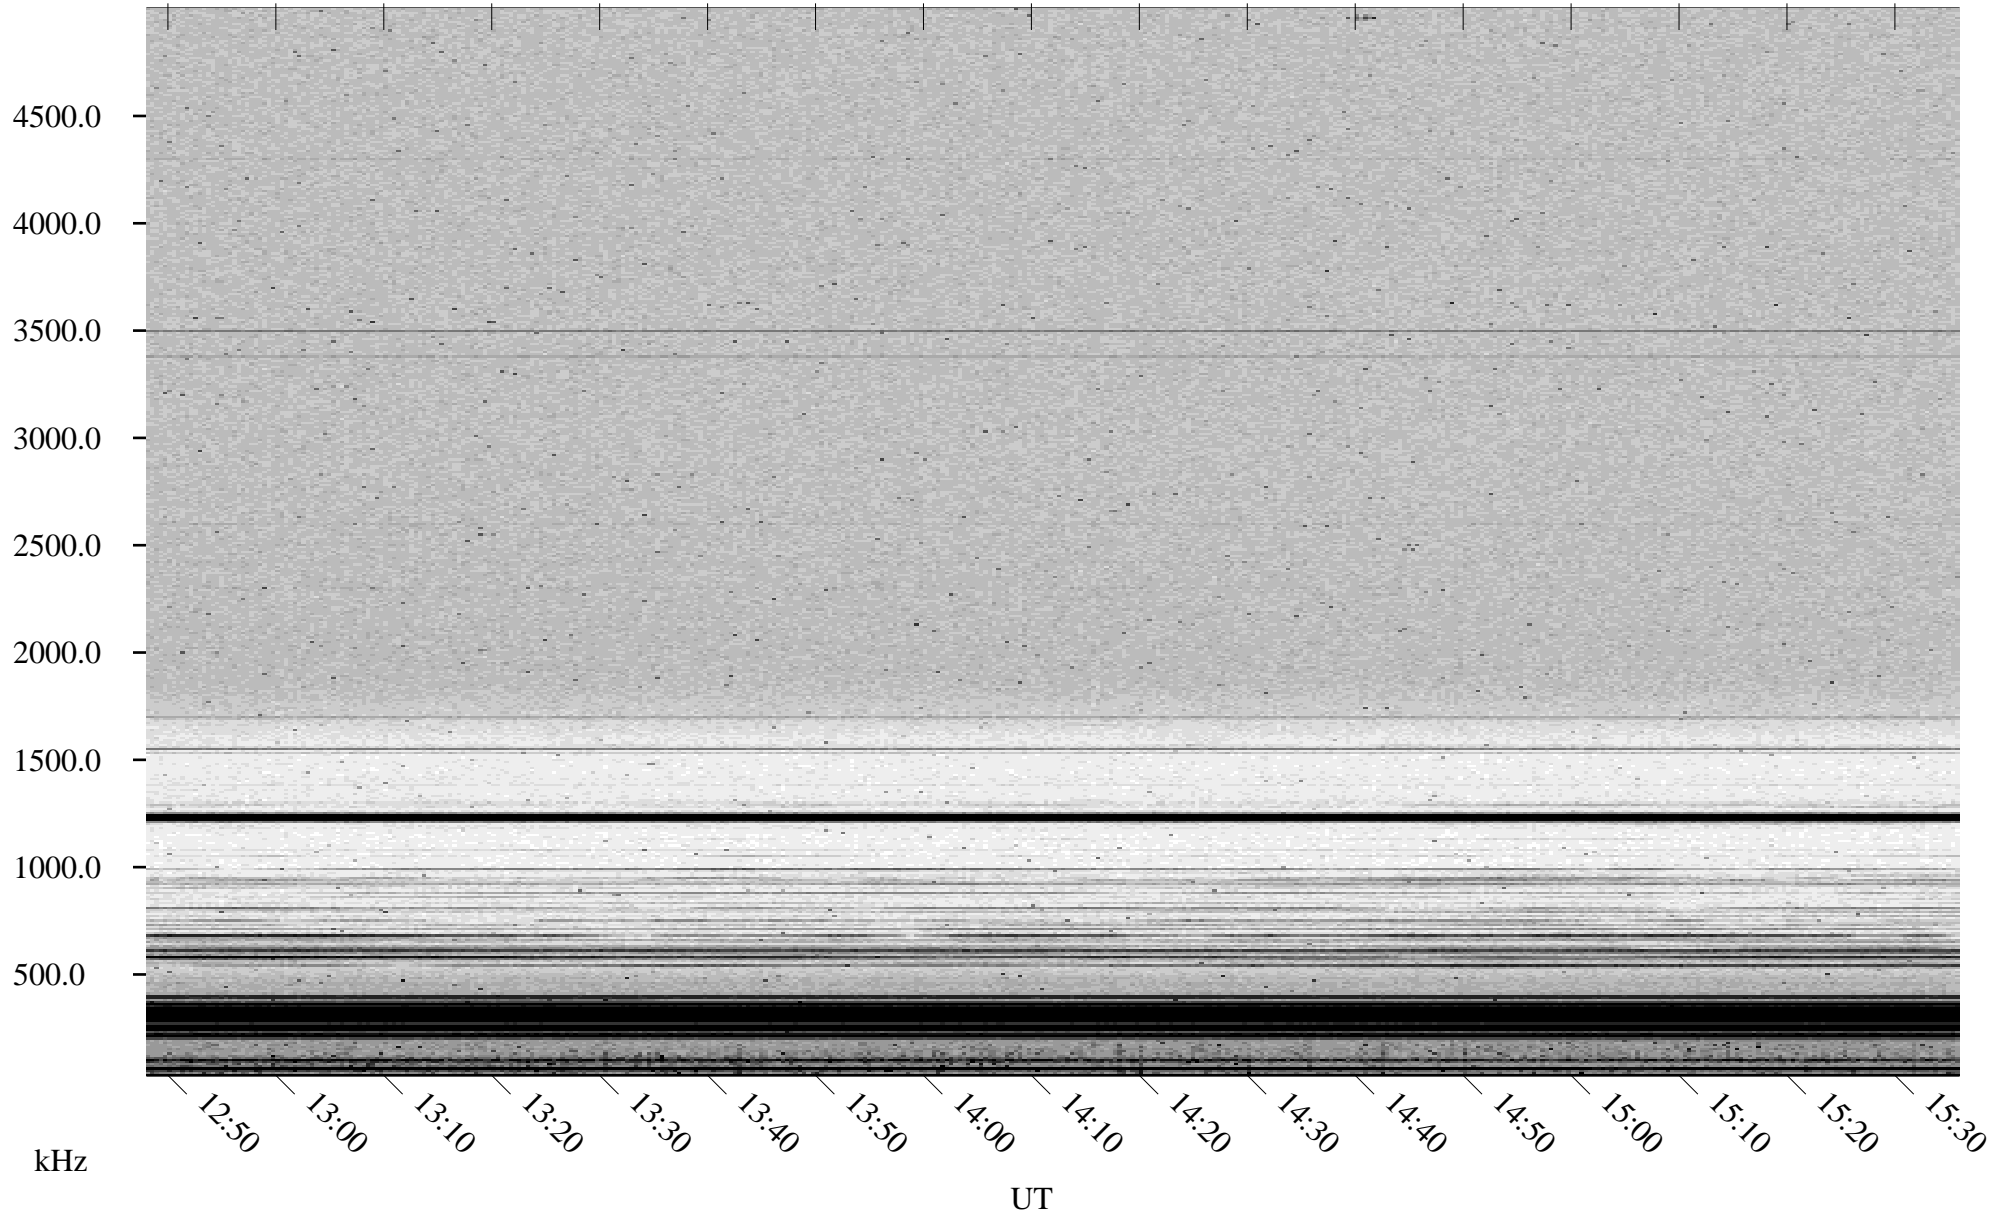

04/13/2002 Churchill, Manitoba

Linear Scale Black = 161 White = 15

ch02102l.r00m max_12

Page 3

04/13/2002 Churchill, Manitoba

Linear Scale Black = 161 White = 15

ch02102l.r00m max_12

Page 4

04/13/2002 Churchill, Manitoba

Linear Scale Black = 161 White = 15

ch02102l.r00m max_12

Page 5

04/13/2002 Churchill, Manitoba

Linear Scale Black = 161 White = 15

ch02102l.r00m max_12

Page 6

04/13/2002 Churchill, Manitoba

Linear Scale Black = 161 White = 15

ch02102l.r00m max_12

Page 7

04/13/2002 Churchill, Manitoba

Linear Scale Black = 161 White = 15

ch02102l.r00m max_12

Page 8