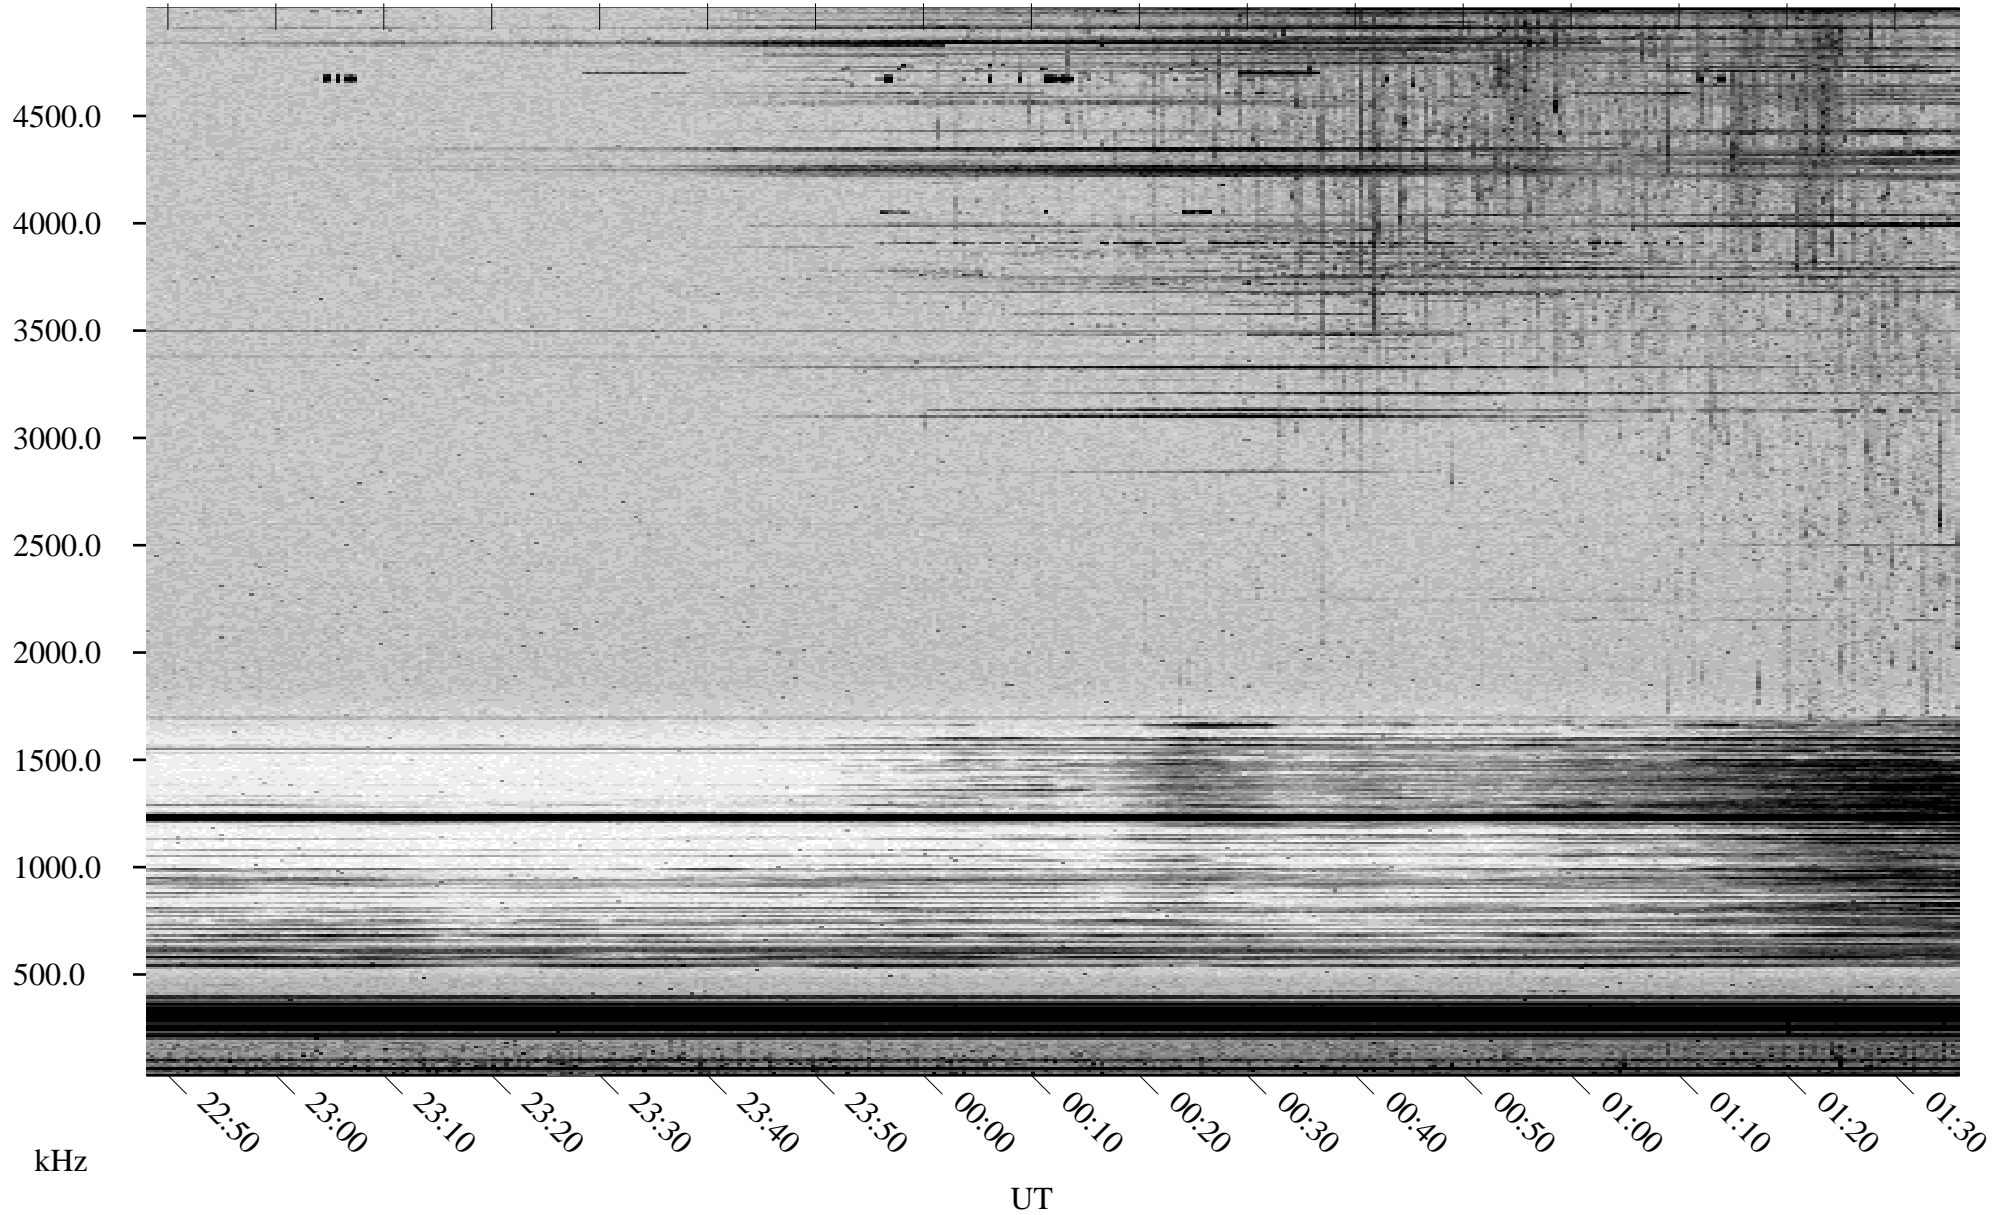

04/12/2002 Churchill, Manitoba

Linear Scale Black = 161 White = 15

ch02102l.r00m max_12

Page 1

04/12/2002 Churchill, Manitoba

Linear Scale Black = 161 White = 15

ch02102l.r00m max_12

Page 2

04/13/2002 Churchill, Manitoba

Linear Scale Black = 161 White = 15

ch02102l.r00m max_12

Page 3

04/13/2002 Churchill, Manitoba

Linear Scale Black = 161 White = 15

ch02102l.r00m max_12

Page 4

04/13/2002 Churchill, Manitoba

Linear Scale Black = 161 White = 15

ch02102l.r00m max_12

Page 5

04/13/2002 Churchill, Manitoba

Linear Scale Black = 161 White = 15

ch02102l.r00m max_12

Page 6

04/13/2002 Churchill, Manitoba

Linear Scale Black = 161 White = 15

ch02102l.r00m max_12

Page 7

04/13/2002 Churchill, Manitoba

Linear Scale Black = 161 White = 15

ch02102l.r00m max_12

Page 8