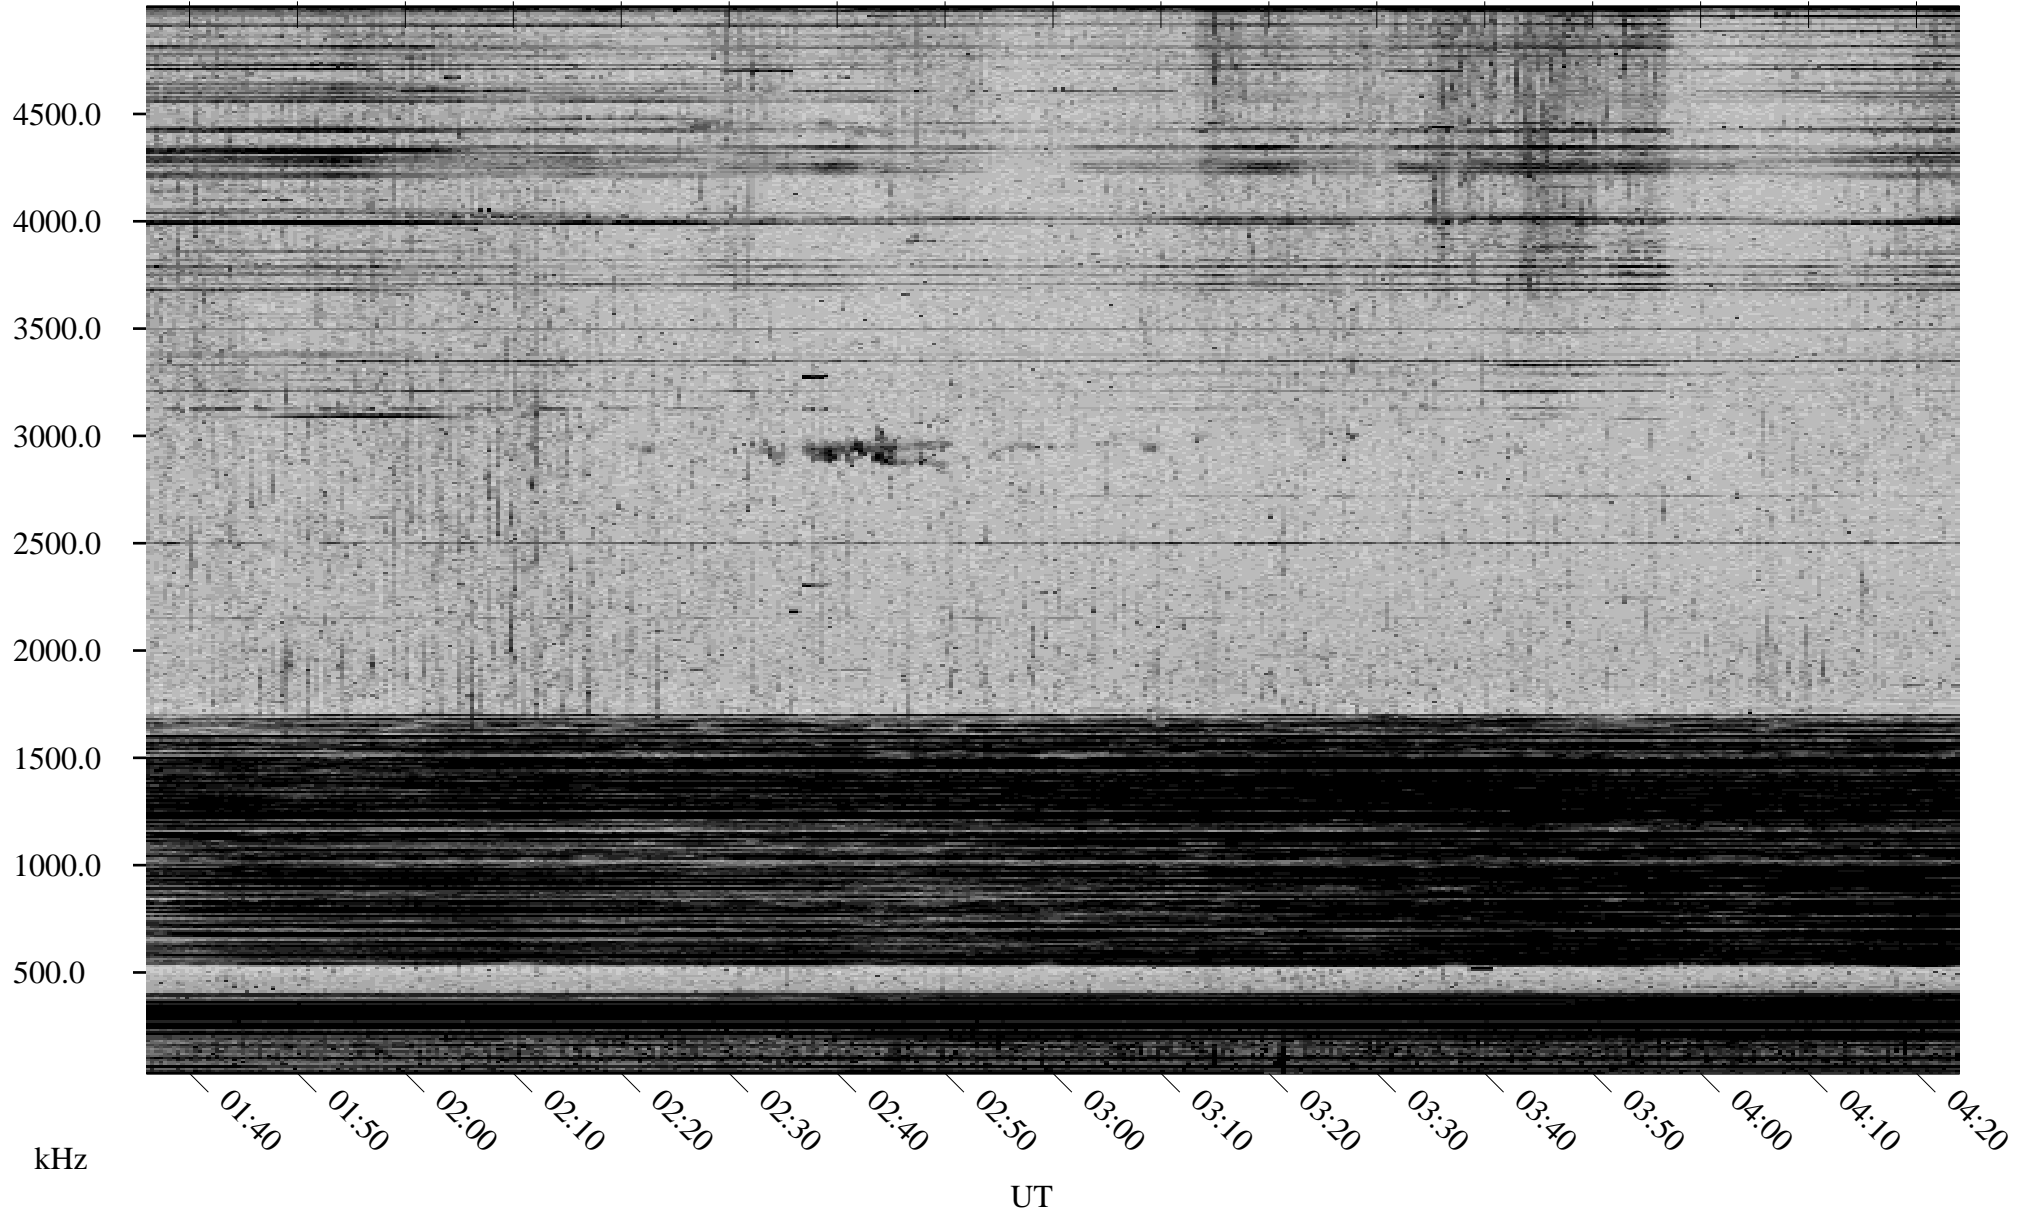

04/12/2002 Churchill, Manitoba

Linear Scale Black = 161 White = 15

ch02102l.r00m max_12

Page 1

04/12/2002 Churchill, Manitoba

Linear Scale Black = 161 White = 15

ch02102l.r00m max_12

Page 2

04/13/2002 Churchill, Manitoba

Linear Scale Black = 161 White = 15

ch02102l.r00m max_12

Page 3

04/13/2002 Churchill, Manitoba

Linear Scale Black = 161 White = 15

ch02102l.r00m max_12

Page 4

04/13/2002 Churchill, Manitoba

Linear Scale Black = 161 White = 15

ch02102l.r00m max_12

Page 5

04/13/2002 Churchill, Manitoba

Linear Scale Black = 161 White = 15

ch02102l.r00m max_12

Page 6

04/13/2002 Churchill, Manitoba

Linear Scale Black = 161 White = 15

ch02102l.r00m max_12

Page 7

04/13/2002 Churchill, Manitoba

Linear Scale Black = 161 White = 15

ch02102l.r00m max_12

Page 8