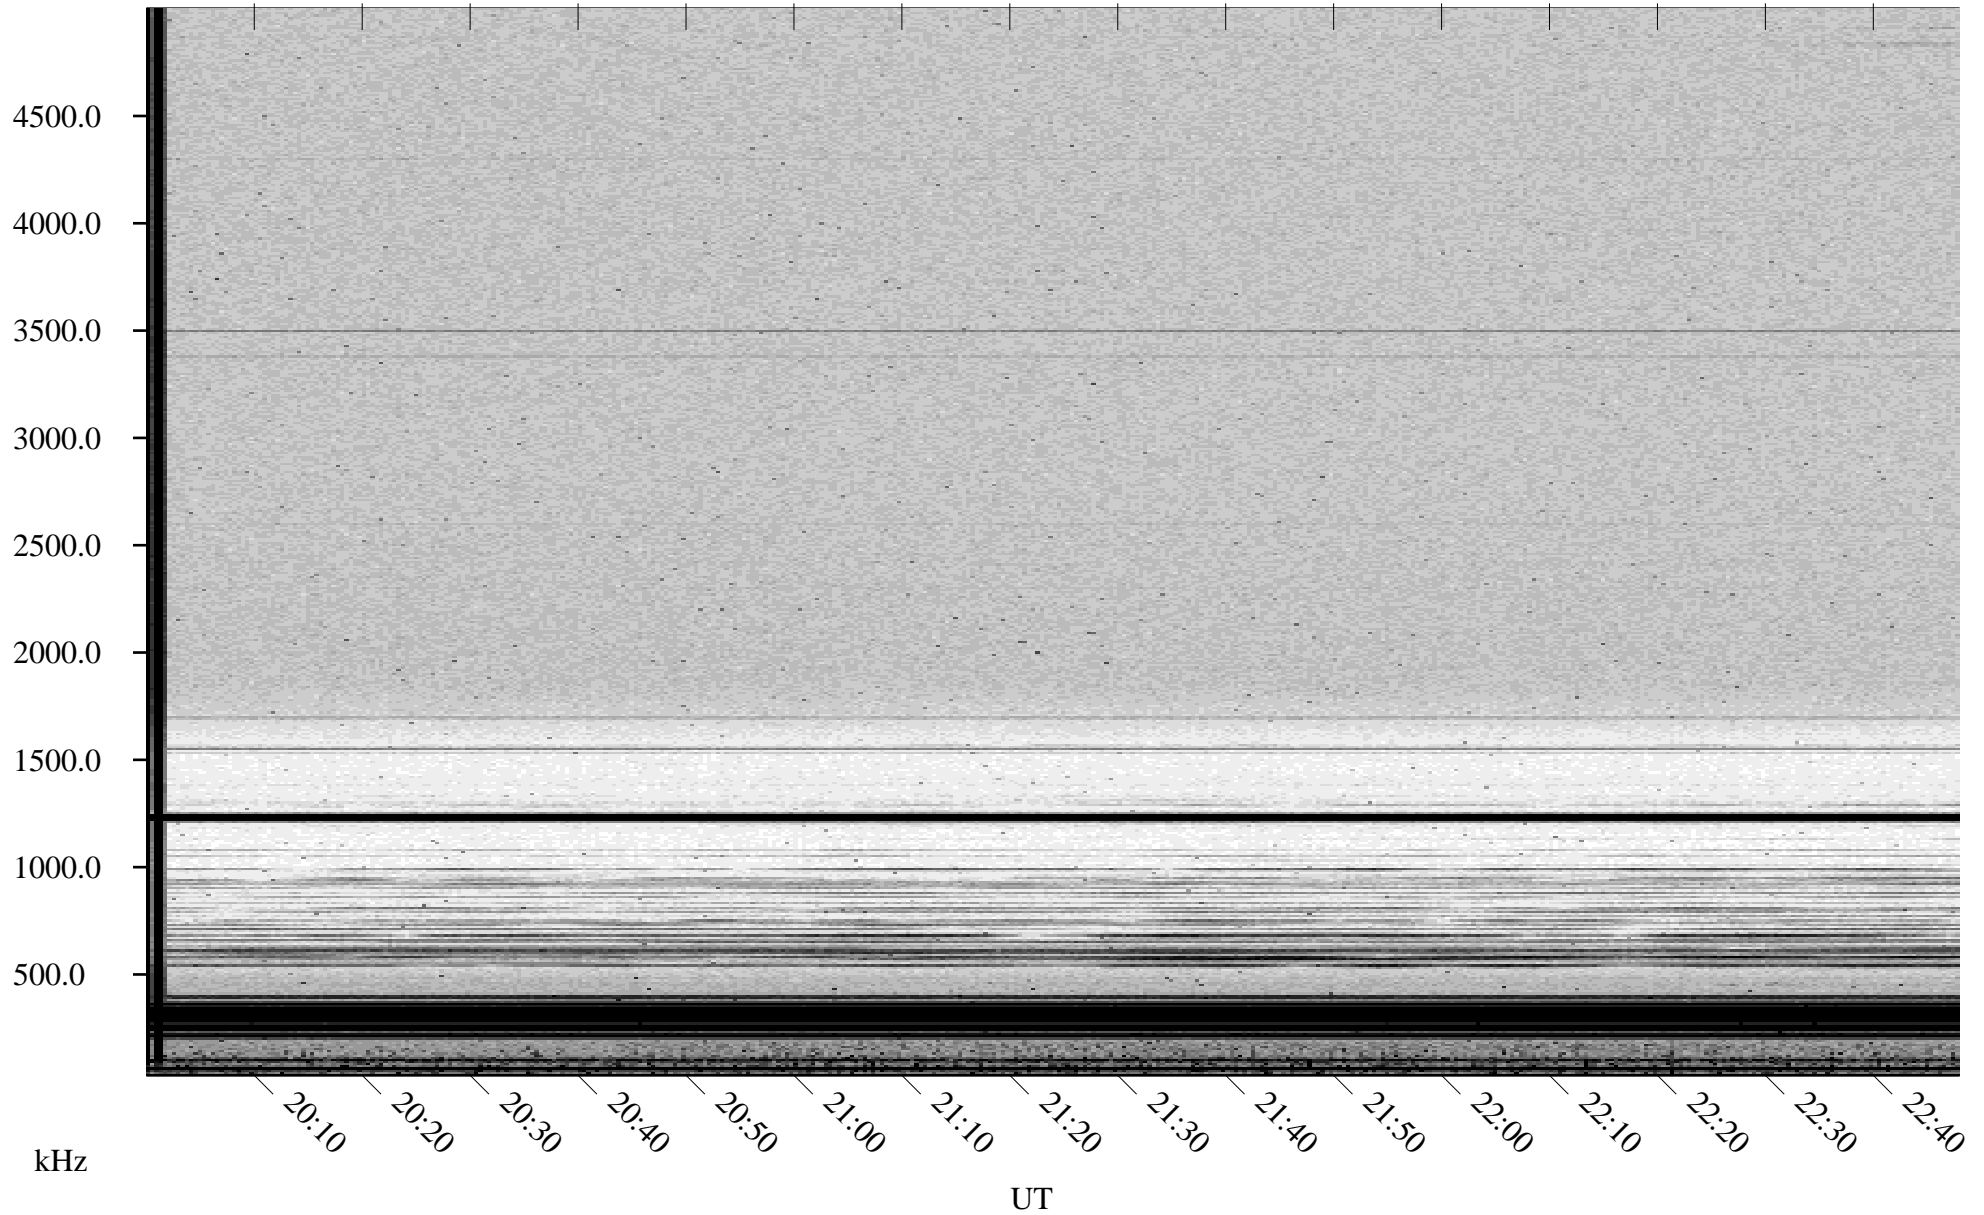

04/12/2002 Churchill, Manitoba

Linear Scale Black = 161 White = 15

ch02102l.r00m max_12

Page 1

04/12/2002 Churchill, Manitoba

Linear Scale Black = 161 White = 15

ch02102l.r00m max_12

Page 2

04/13/2002 Churchill, Manitoba

Linear Scale Black = 161 White = 15

ch02102l.r00m max_12

Page 3

04/13/2002 Churchill, Manitoba

Linear Scale Black = 161 White = 15

ch02102l.r00m max_12

Page 4

04/13/2002 Churchill, Manitoba

Linear Scale Black = 161 White = 15

ch02102l.r00m max_12

Page 5

04/13/2002 Churchill, Manitoba

Linear Scale Black = 161 White = 15

ch02102l.r00m max_12

Page 6

04/13/2002 Churchill, Manitoba

Linear Scale Black = 161 White = 15

ch02102l.r00m max_12

Page 7

04/13/2002 Churchill, Manitoba

Linear Scale Black = 161 White = 15

ch02102l.r00m max_12

Page 8