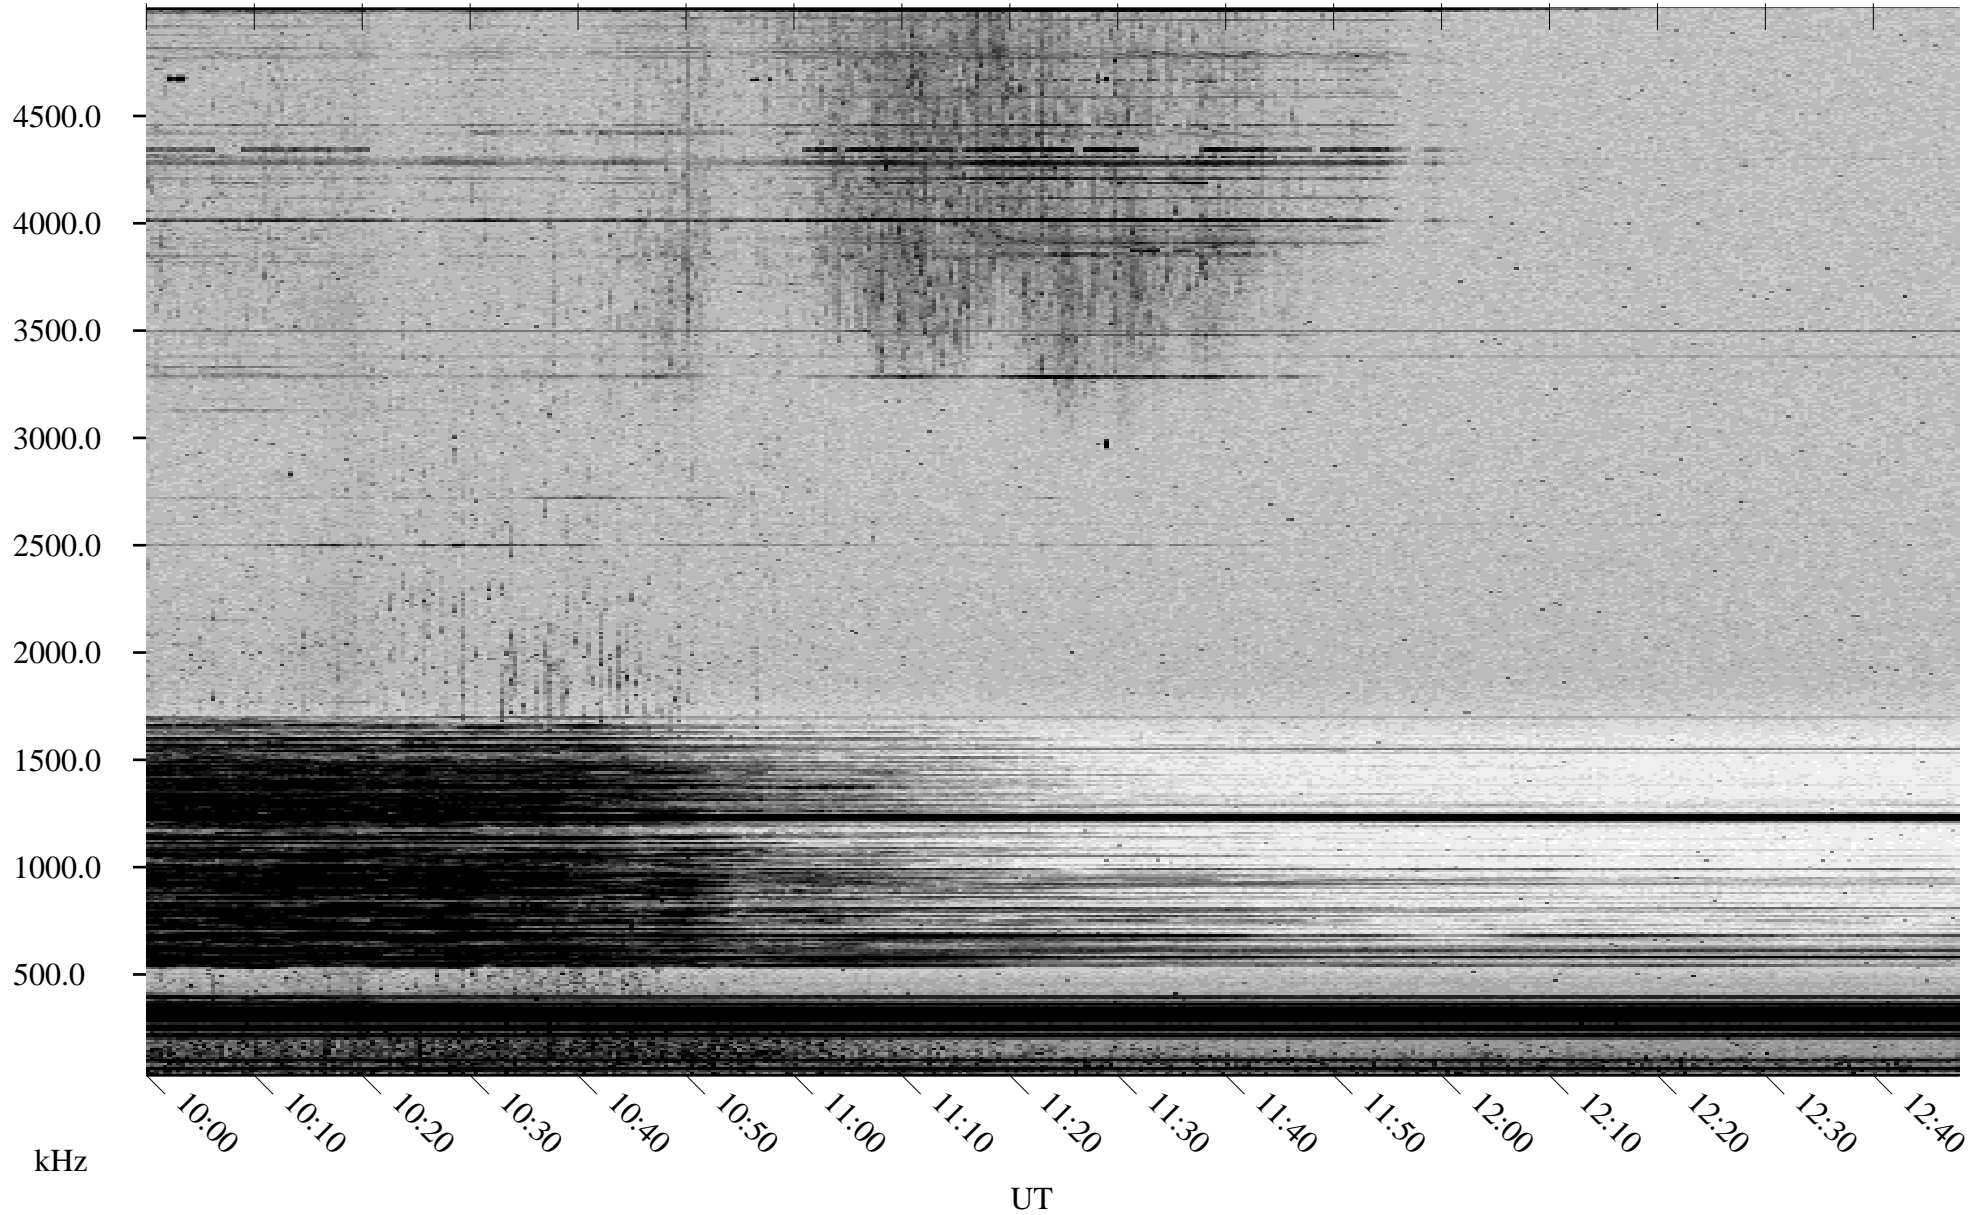

04/12/2002 Churchill, Manitoba

Linear Scale Black = 161 White = 15

ch02102l.r00m max_12

Page 1

04/12/2002 Churchill, Manitoba

Linear Scale Black = 161 White = 15

ch02102l.r00m max_12

Page 2

04/13/2002 Churchill, Manitoba

Linear Scale Black = 161 White = 15

ch02102l.r00m max_12

Page 3

04/13/2002 Churchill, Manitoba

Linear Scale Black = 161 White = 15

ch02102l.r00m max_12

Page 4

04/13/2002 Churchill, Manitoba

Linear Scale Black = 161 White = 15

ch02102l.r00m max_12

Page 5

04/13/2002 Churchill, Manitoba

Linear Scale Black = 161 White = 15

ch02102l.r00m max_12

Page 6

04/13/2002 Churchill, Manitoba

Linear Scale Black = 161 White = 15

ch02102l.r00m max_12

Page 7

04/13/2002 Churchill, Manitoba

Linear Scale Black = 161 White = 15

ch02102l.r00m max_12

Page 8