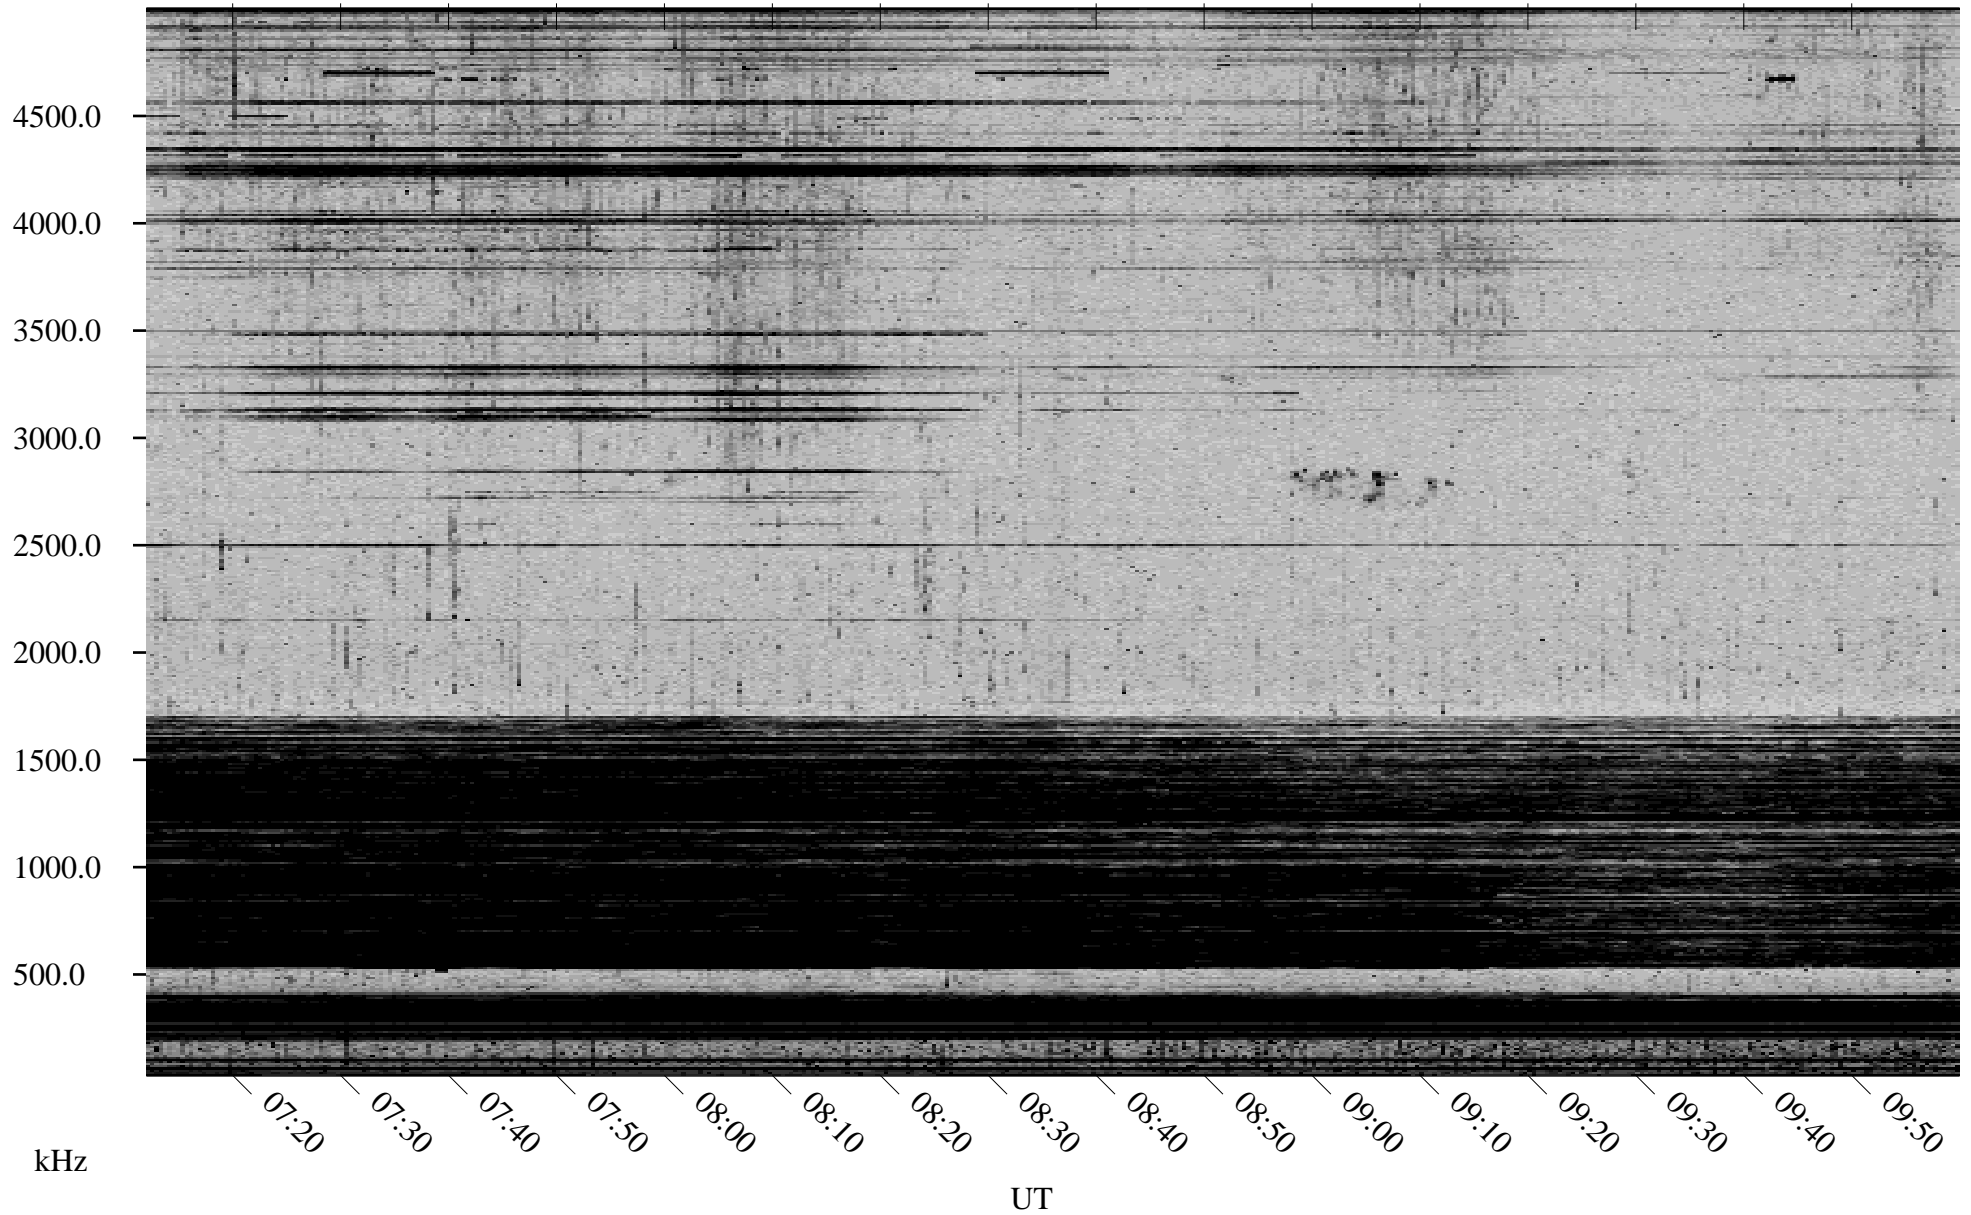

04/12/2002 Churchill, Manitoba

Linear Scale Black = 161 White = 15

ch02102l.r00m max_12

Page 1

04/12/2002 Churchill, Manitoba

Linear Scale Black = 161 White = 15

ch02102l.r00m max_12

Page 2

04/13/2002 Churchill, Manitoba

Linear Scale Black = 161 White = 15

ch02102l.r00m max_12

Page 3

04/13/2002 Churchill, Manitoba

Linear Scale Black = 161 White = 15

ch02102l.r00m max_12

Page 4

04/13/2002 Churchill, Manitoba

Linear Scale Black = 161 White = 15

ch02102l.r00m max_12

Page 5

04/13/2002 Churchill, Manitoba

Linear Scale Black = 161 White = 15

ch02102l.r00m max_12

Page 6

04/13/2002 Churchill, Manitoba

Linear Scale Black = 161 White = 15

ch02102l.r00m max_12

Page 7

04/13/2002 Churchill, Manitoba

Linear Scale Black = 161 White = 15

ch02102l.r00m max_12

Page 8