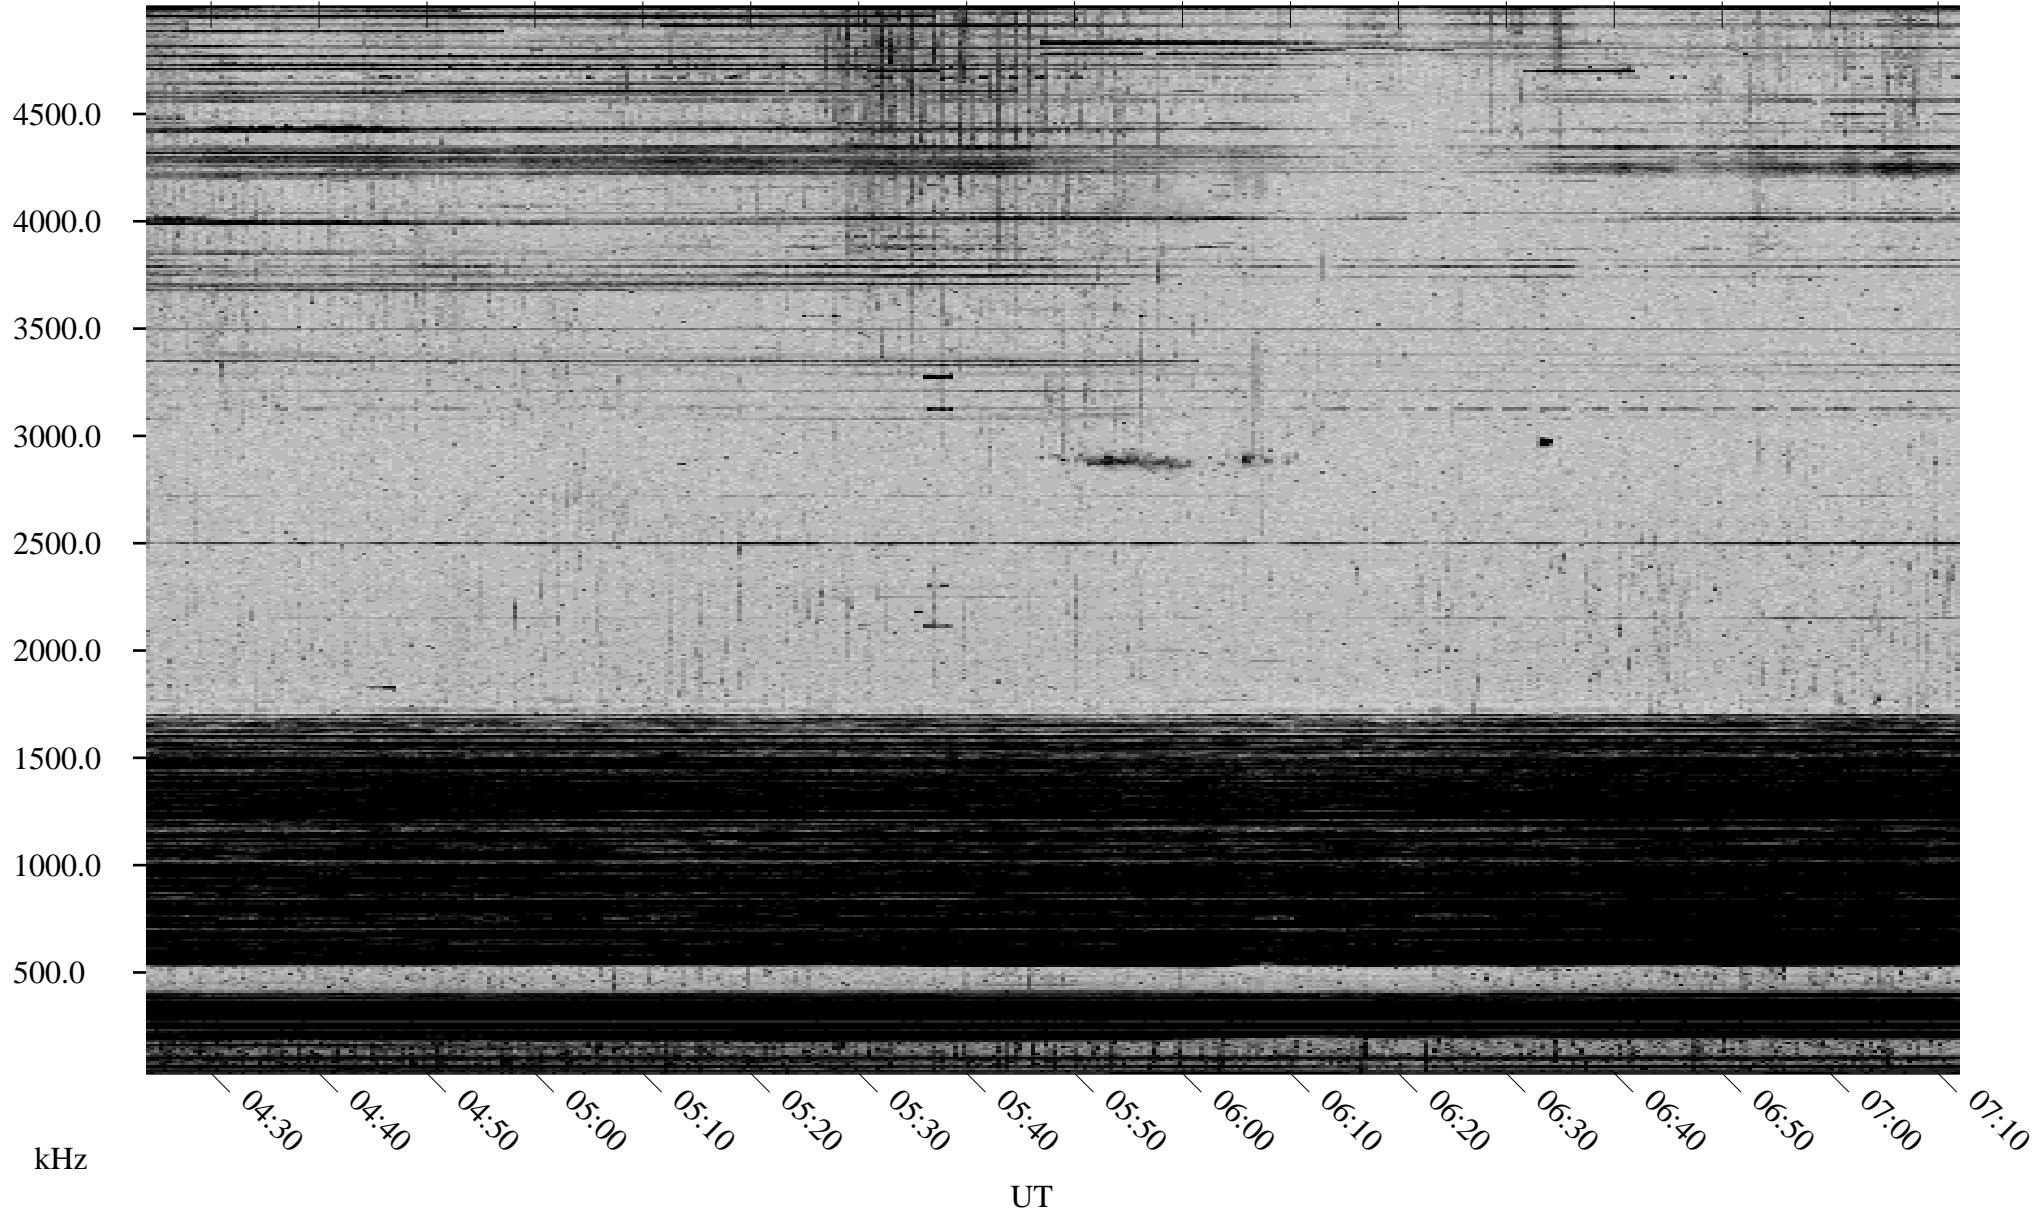

04/12/2002 Churchill, Manitoba

Linear Scale Black = 161 White = 15

ch02102l.r00m max_12

Page 1

04/12/2002 Churchill, Manitoba

Linear Scale Black = 161 White = 15

ch02102l.r00m max_12

Page 2

04/13/2002 Churchill, Manitoba

Linear Scale Black = 161 White = 15

ch02102l.r00m max_12

Page 3

04/13/2002 Churchill, Manitoba

Linear Scale Black = 161 White = 15

ch02102l.r00m max_12

Page 4

04/13/2002 Churchill, Manitoba

Linear Scale Black = 161 White = 15

ch02102l.r00m max_12

Page 5

04/13/2002 Churchill, Manitoba

Linear Scale Black = 161 White = 15

ch02102l.r00m max_12

Page 6

04/13/2002 Churchill, Manitoba

Linear Scale Black = 161 White = 15

ch02102l.r00m max_12

Page 7

04/13/2002 Churchill, Manitoba

Linear Scale Black = 161 White = 15

ch02102l.r00m max_12

Page 8