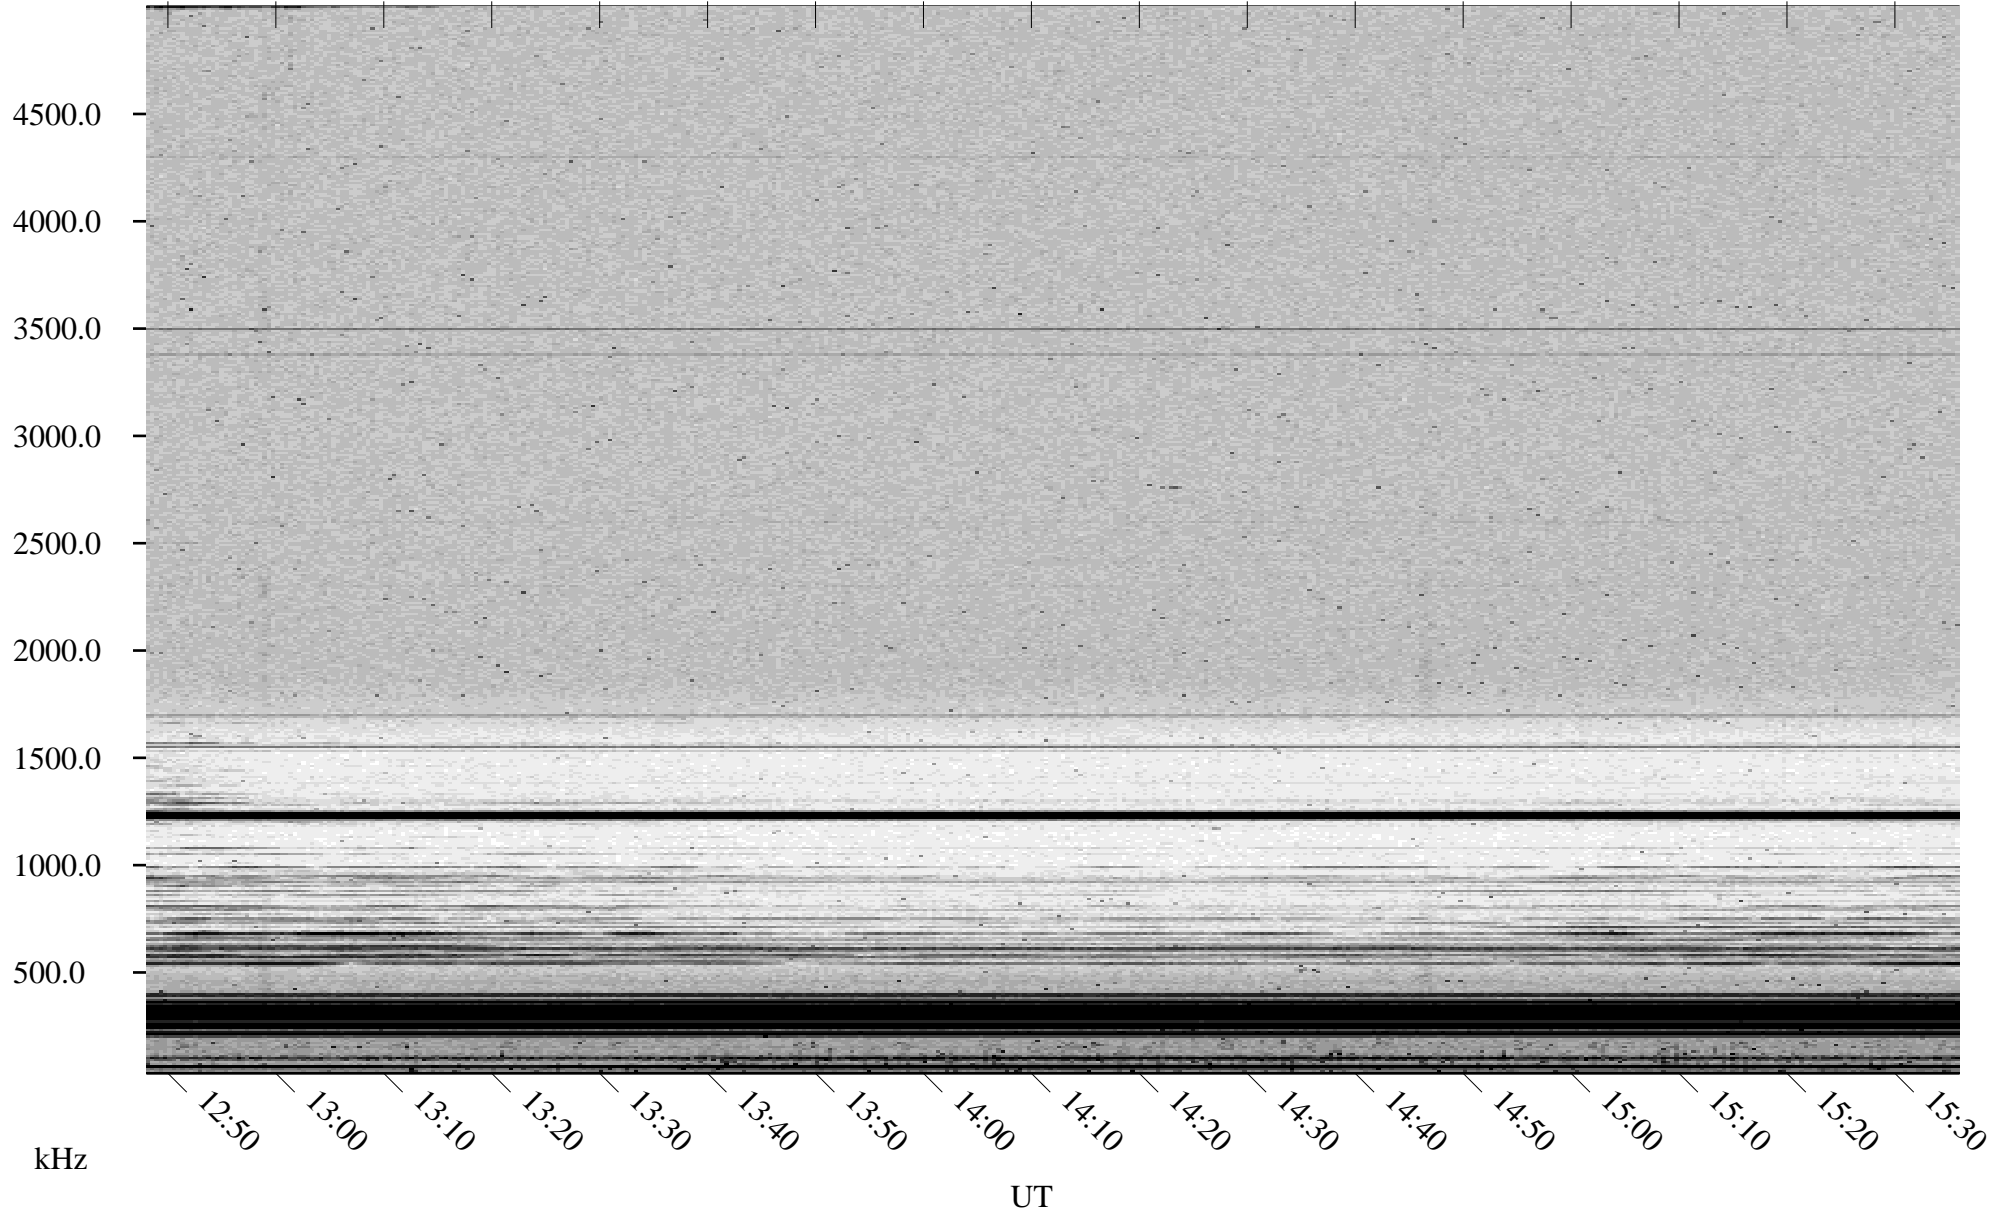

# 04/14/2002 Churchill, Manitoba

Linear Scale    Black = 161    White = 15

ch02103l.r00m max\_12

Page 6

# 04/14/2002 Churchill, Manitoba

Linear Scale    Black = 161    White = 15

ch02103l.r00m max\_12

Page 7

# 04/14/2002 Churchill, Manitoba

Linear Scale    Black = 161    White = 15

ch02103l.r00m max\_12