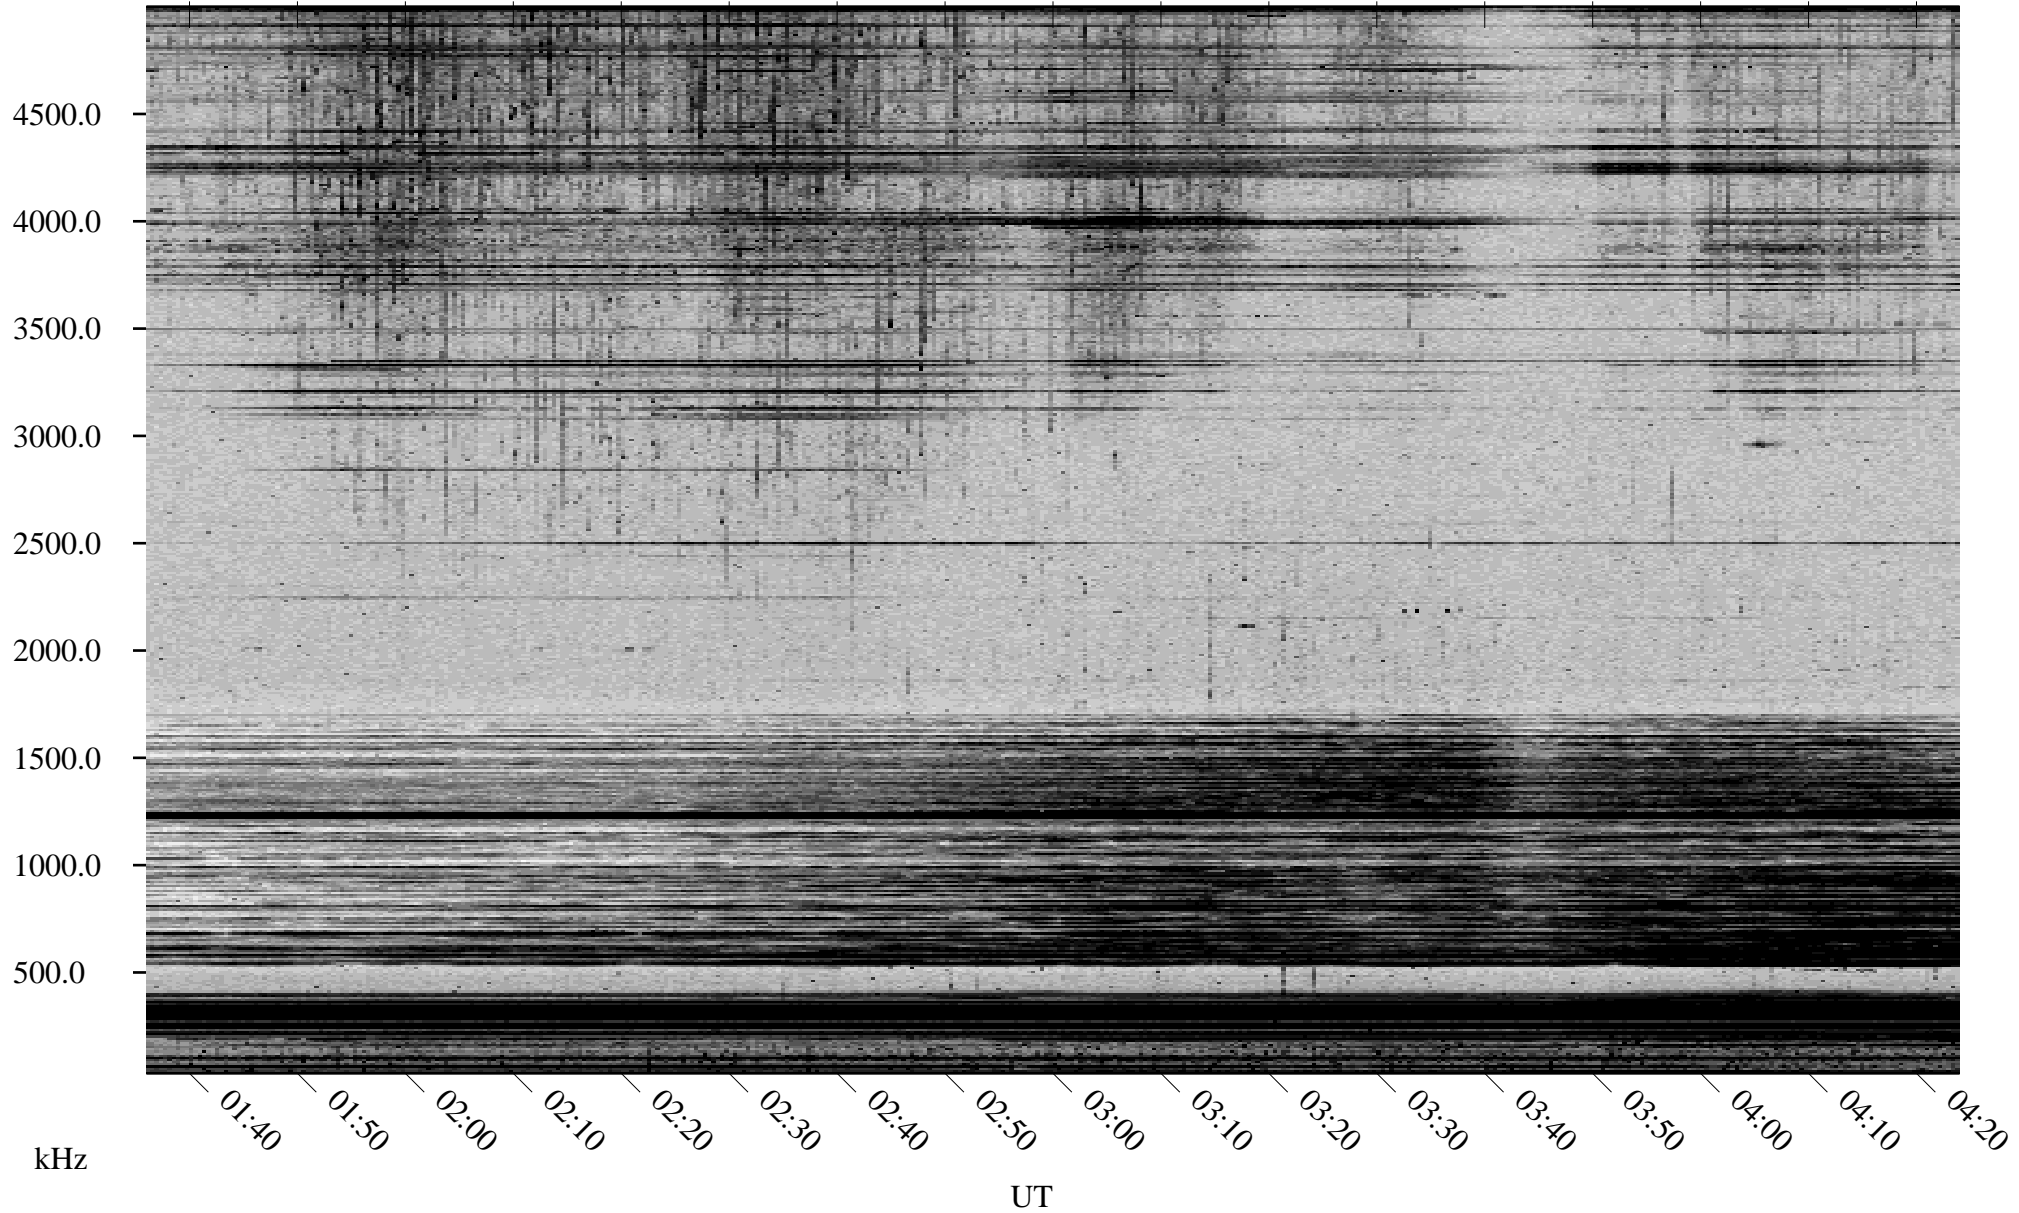

# 04/13/2002 Churchill, Manitoba

Linear Scale    Black = 161    White = 15

ch02103l.r00m max\_12

Page 1

# 04/13/2002 Churchill, Manitoba

Linear Scale    Black = 161    White = 15

ch02103l.r00m max\_12

Page 2

# 04/14/2002 Churchill, Manitoba

Linear Scale    Black = 161    White = 15

ch02103l.r00m max\_12

Page 3

# 04/14/2002 Churchill, Manitoba

Linear Scale    Black = 161    White = 15

ch02103l.r00m max\_12

Page 4