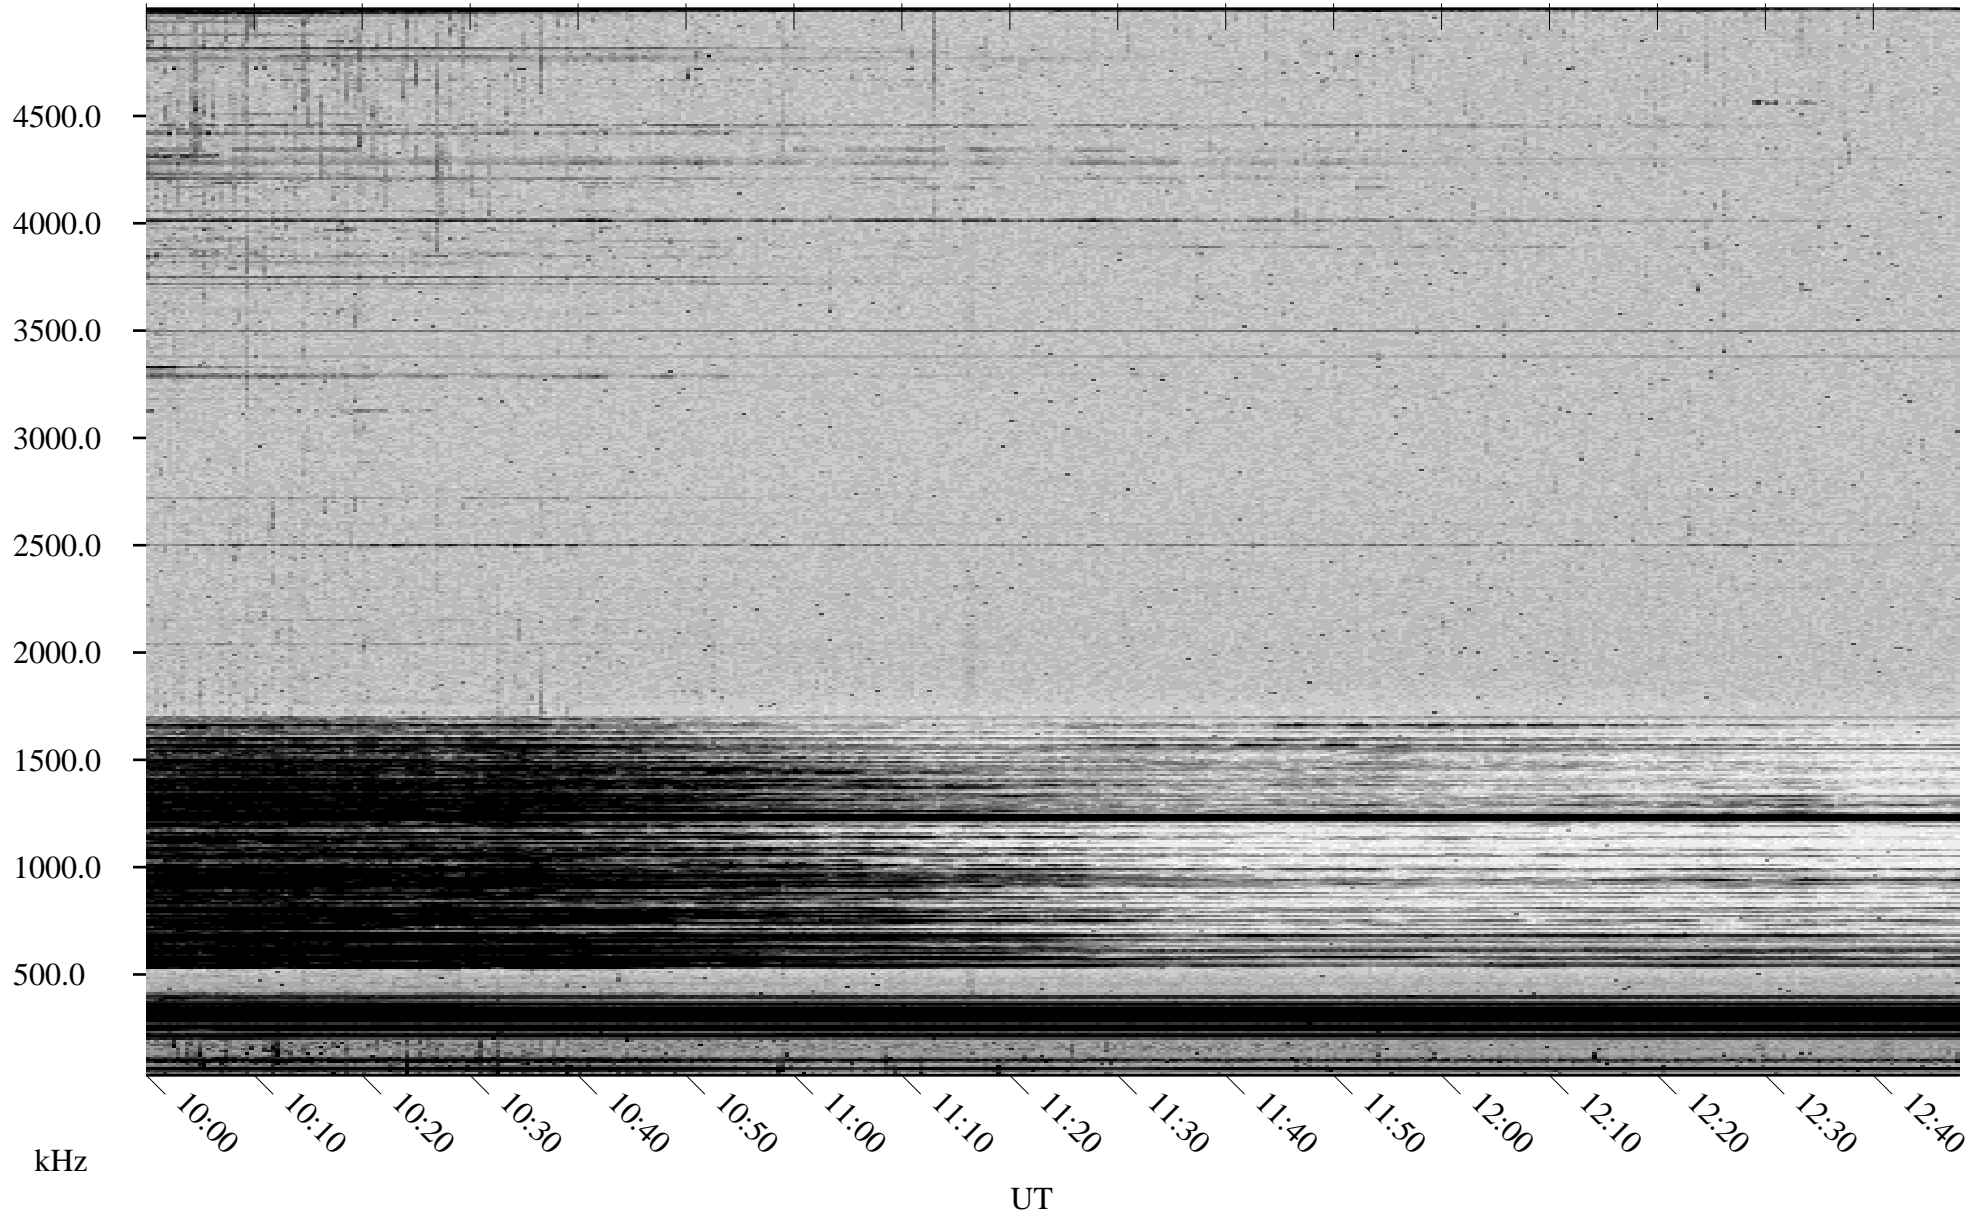

# 04/14/2002 Churchill, Manitoba

Linear Scale    Black = 161    White = 15

ch02103l.r00m max\_12

Page 5

# 04/14/2002 Churchill, Manitoba

Linear Scale    Black = 161    White = 15

ch02103l.r00m max\_12

Page 6