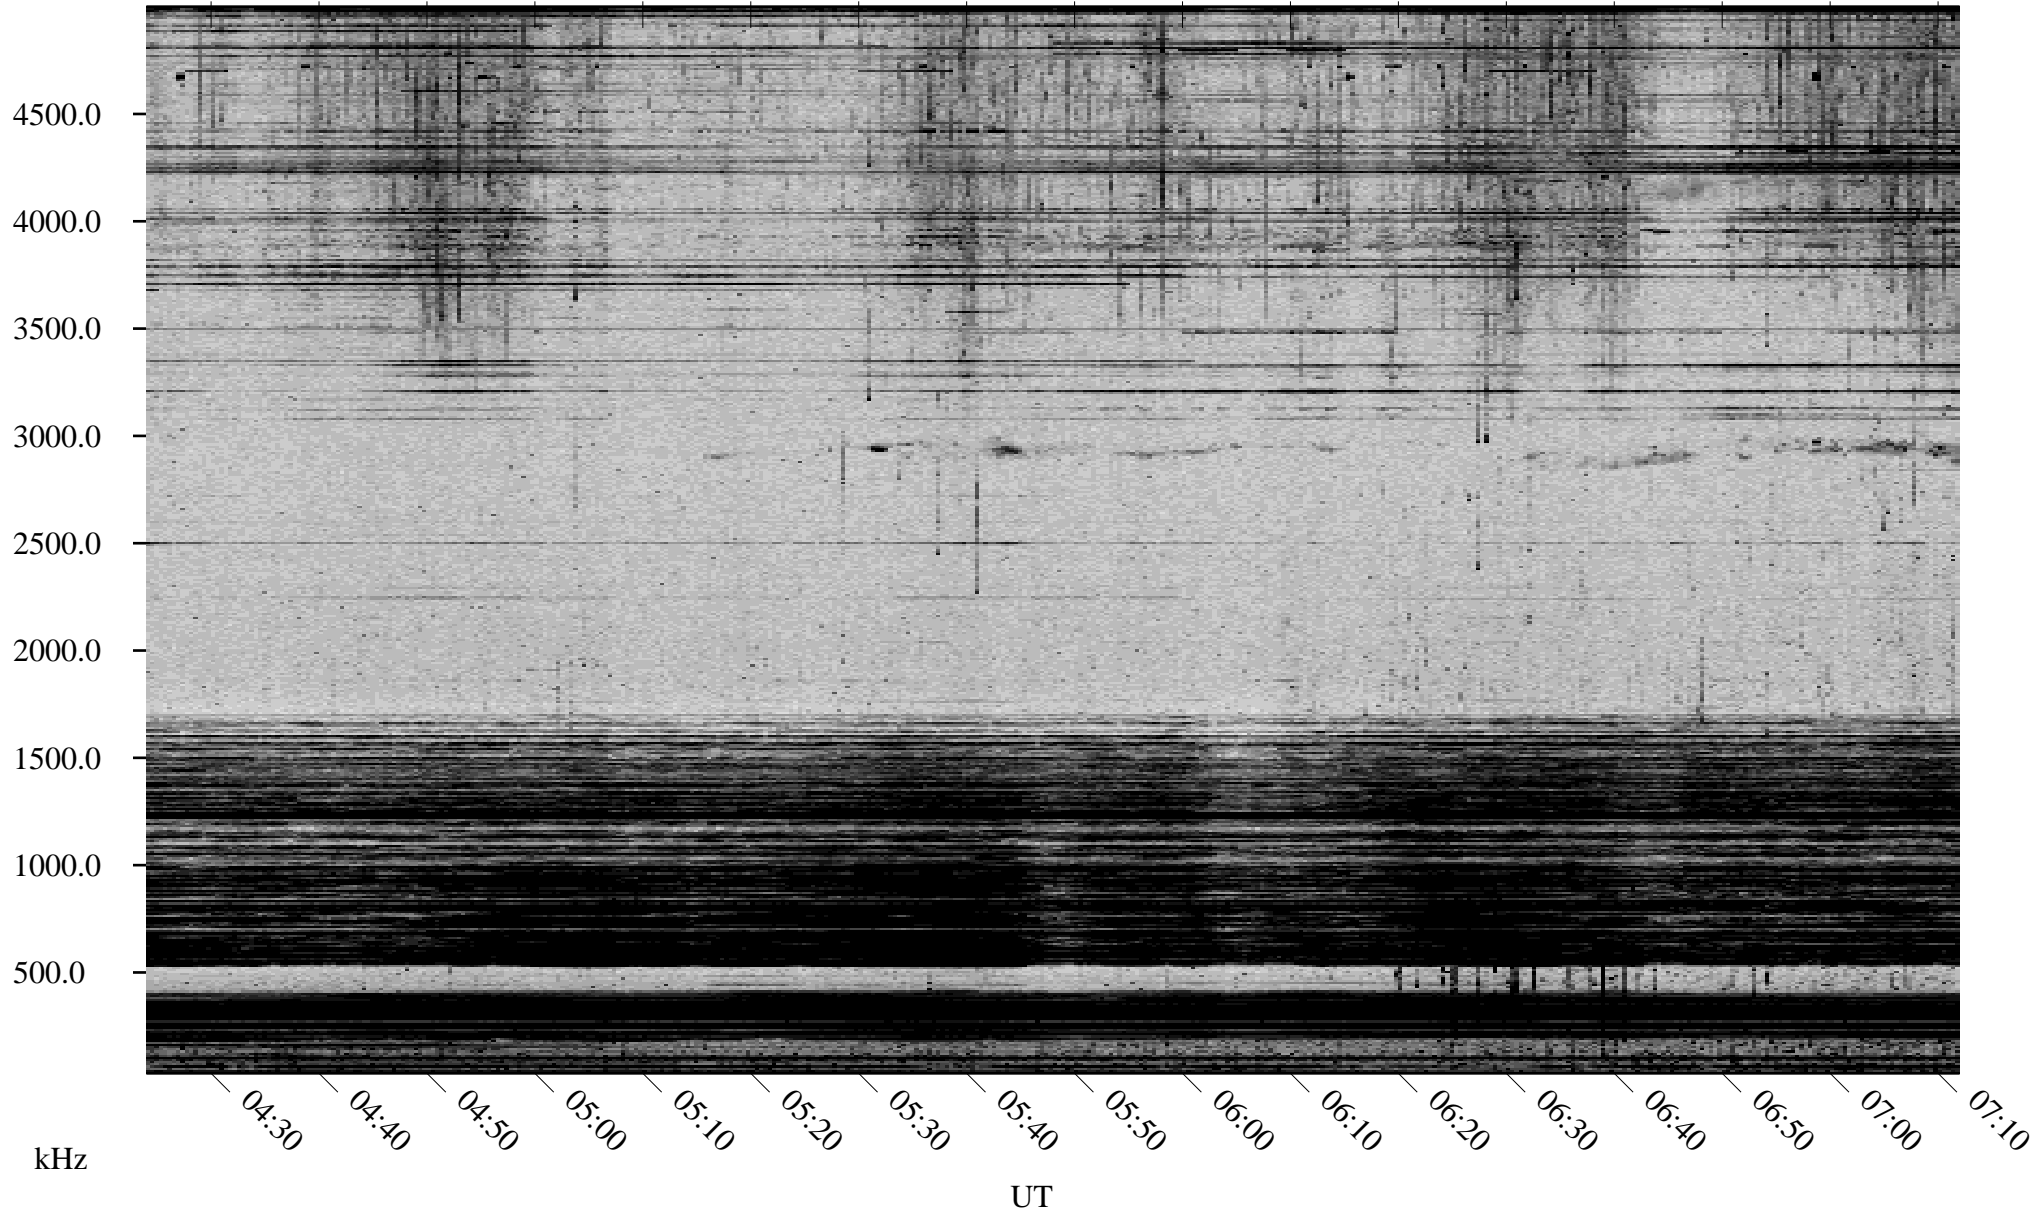

# 04/13/2002 Churchill, Manitoba

Linear Scale    Black = 161    White = 15

ch02103l.r00m max\_12

Page 1

# 04/13/2002 Churchill, Manitoba

Linear Scale    Black = 161    White = 15

ch02103l.r00m max\_12

Page 2

# 04/14/2002 Churchill, Manitoba

Linear Scale    Black = 161    White = 15

ch02103l.r00m max\_12

Page 3

# 04/14/2002 Churchill, Manitoba

Linear Scale    Black = 161    White = 15

ch02103l.r00m max\_12

Page 4