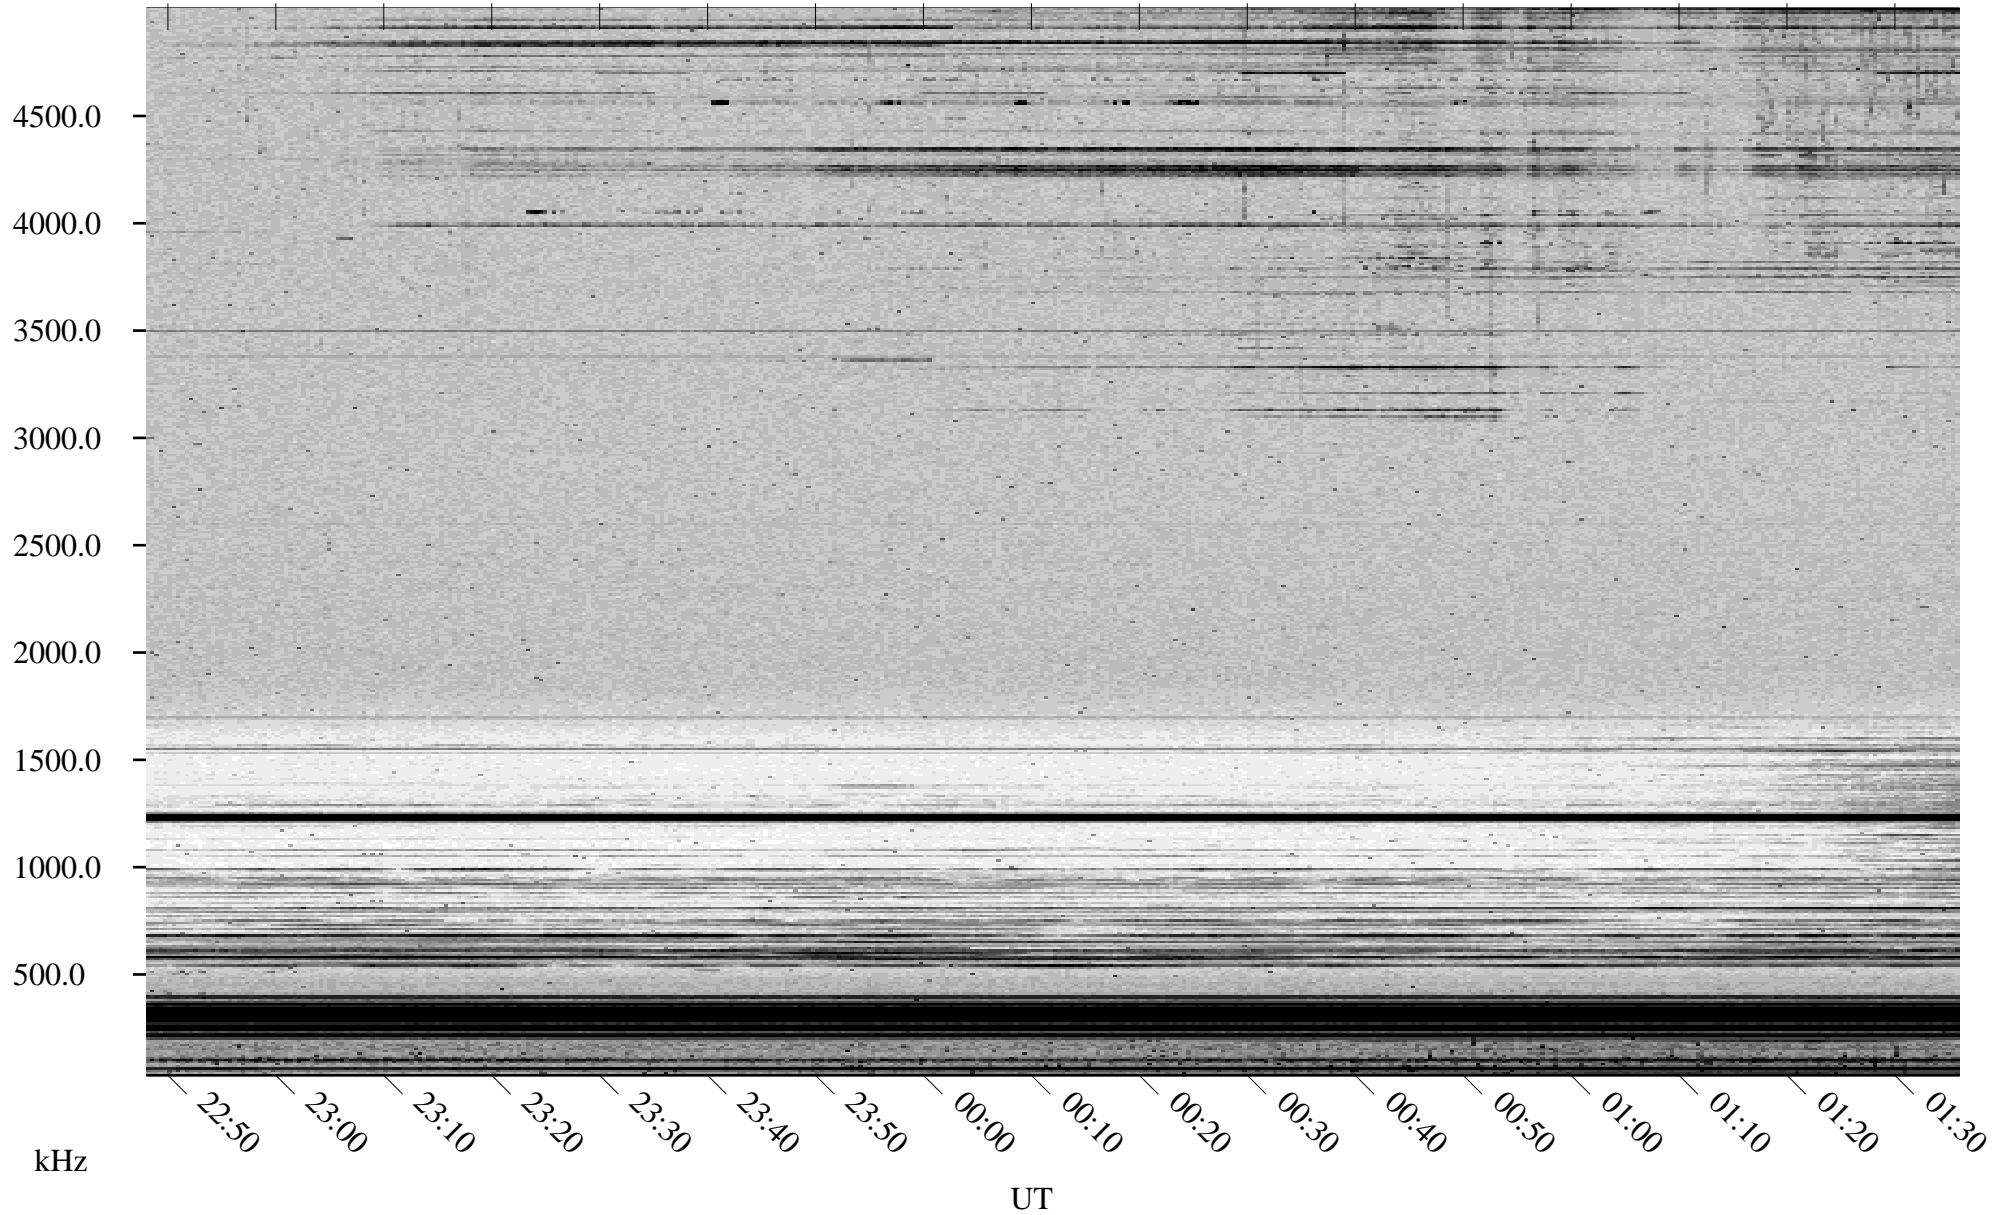

# 04/13/2002 Churchill, Manitoba

Linear Scale    Black = 161    White = 15

ch02103l.r00m max\_12

Page 1

# 04/13/2002 Churchill, Manitoba

Linear Scale    Black = 161    White = 15

ch02103l.r00m max\_12

Page 2

# 04/14/2002 Churchill, Manitoba

Linear Scale    Black = 161    White = 15

ch02103l.r00m max\_12

Page 3

# 04/14/2002 Churchill, Manitoba

Linear Scale    Black = 161    White = 15

ch02103l.r00m max\_12

Page 4