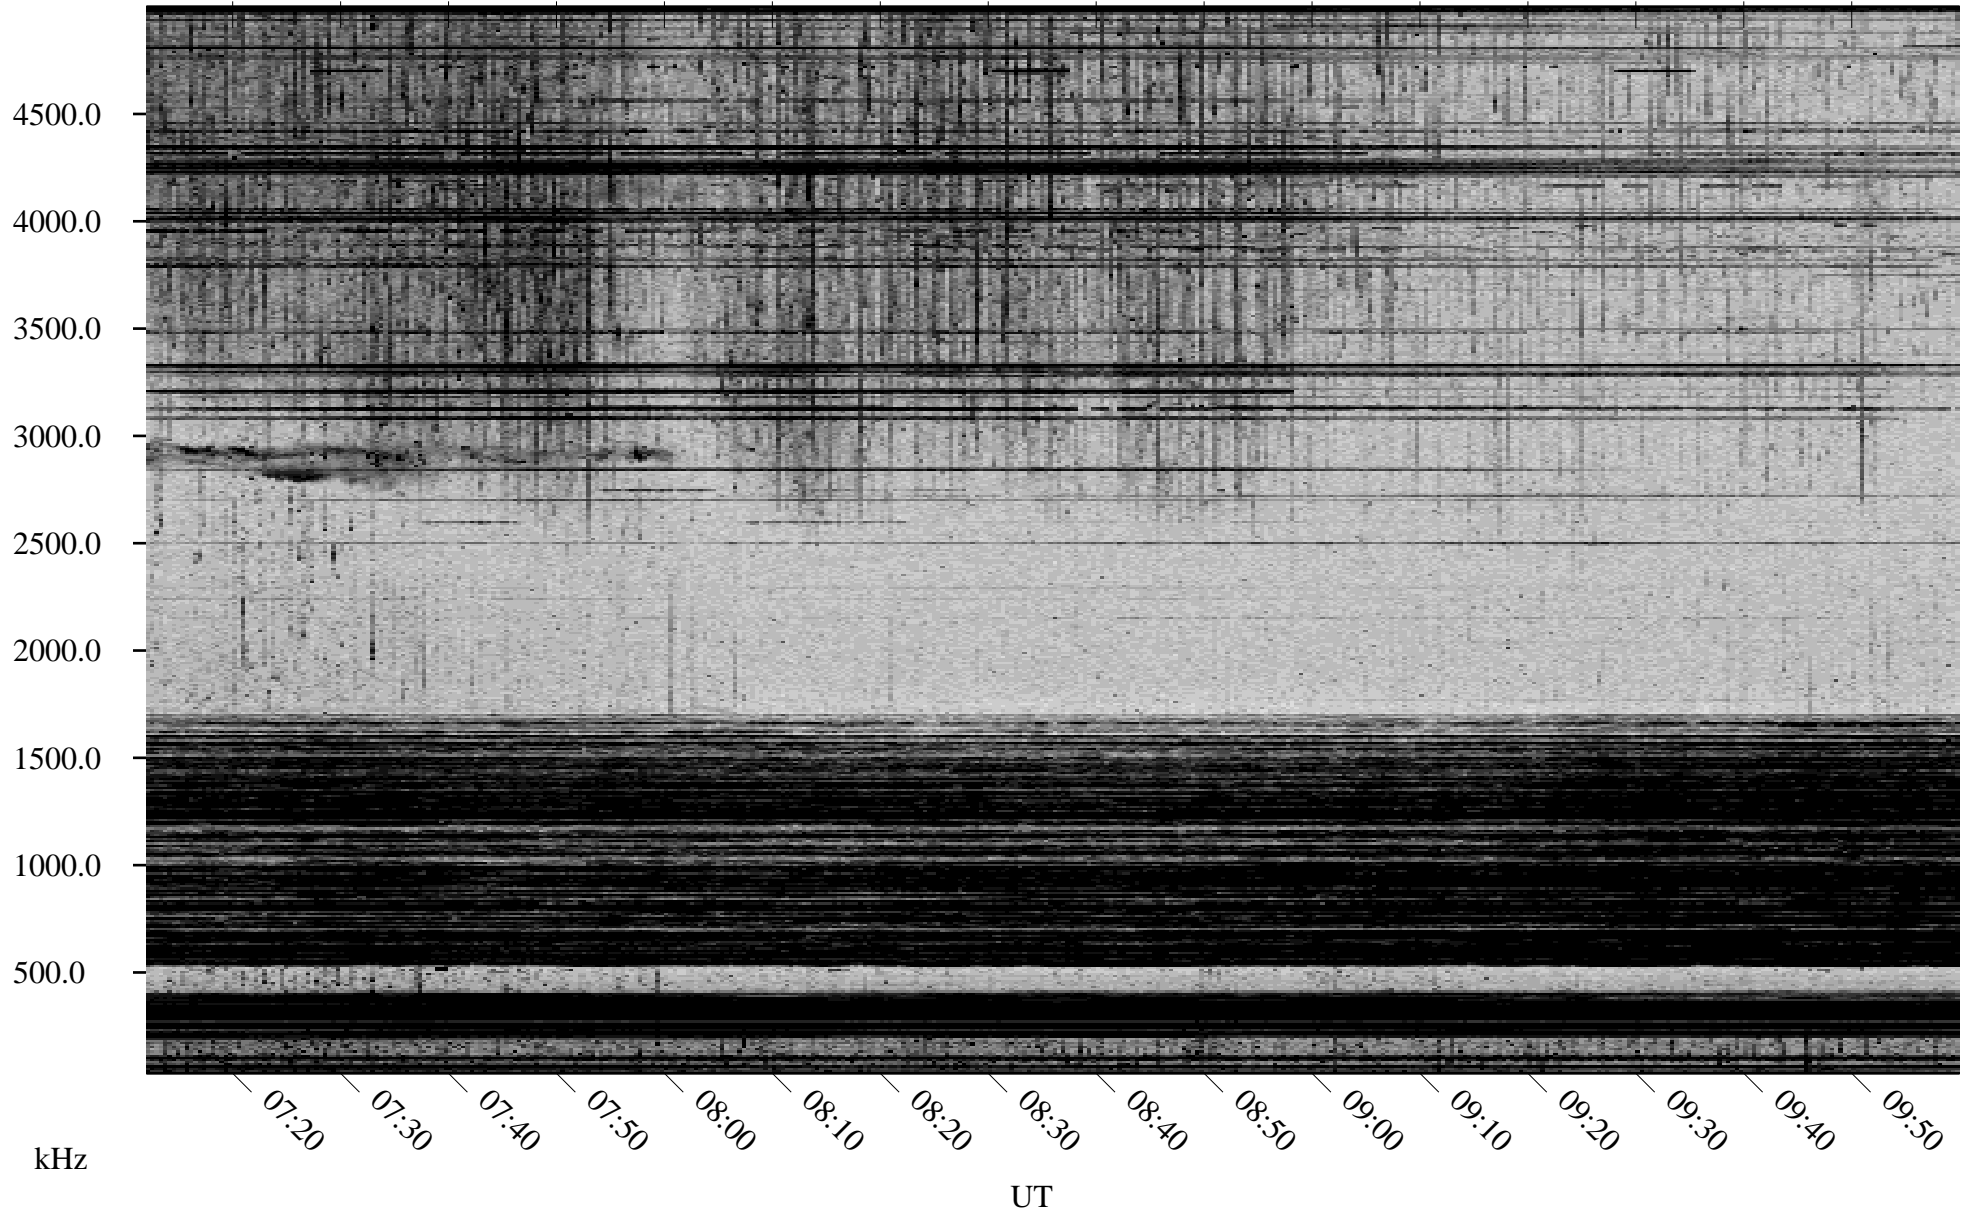

# 04/13/2002 Churchill, Manitoba

Linear Scale    Black = 161    White = 15

ch02103l.r00m max\_12

Page 1

# 04/14/2002 Churchill, Manitoba

Linear Scale    Black = 161    White = 15

ch02103l.r00m max\_12

Page 3

# 04/14/2002 Churchill, Manitoba

Linear Scale    Black = 161    White = 15

ch02103l.r00m max\_12

Page 4

# 04/14/2002 Churchill, Manitoba

Linear Scale    Black = 161    White = 15

ch02103l.r00m max\_12

Page 5