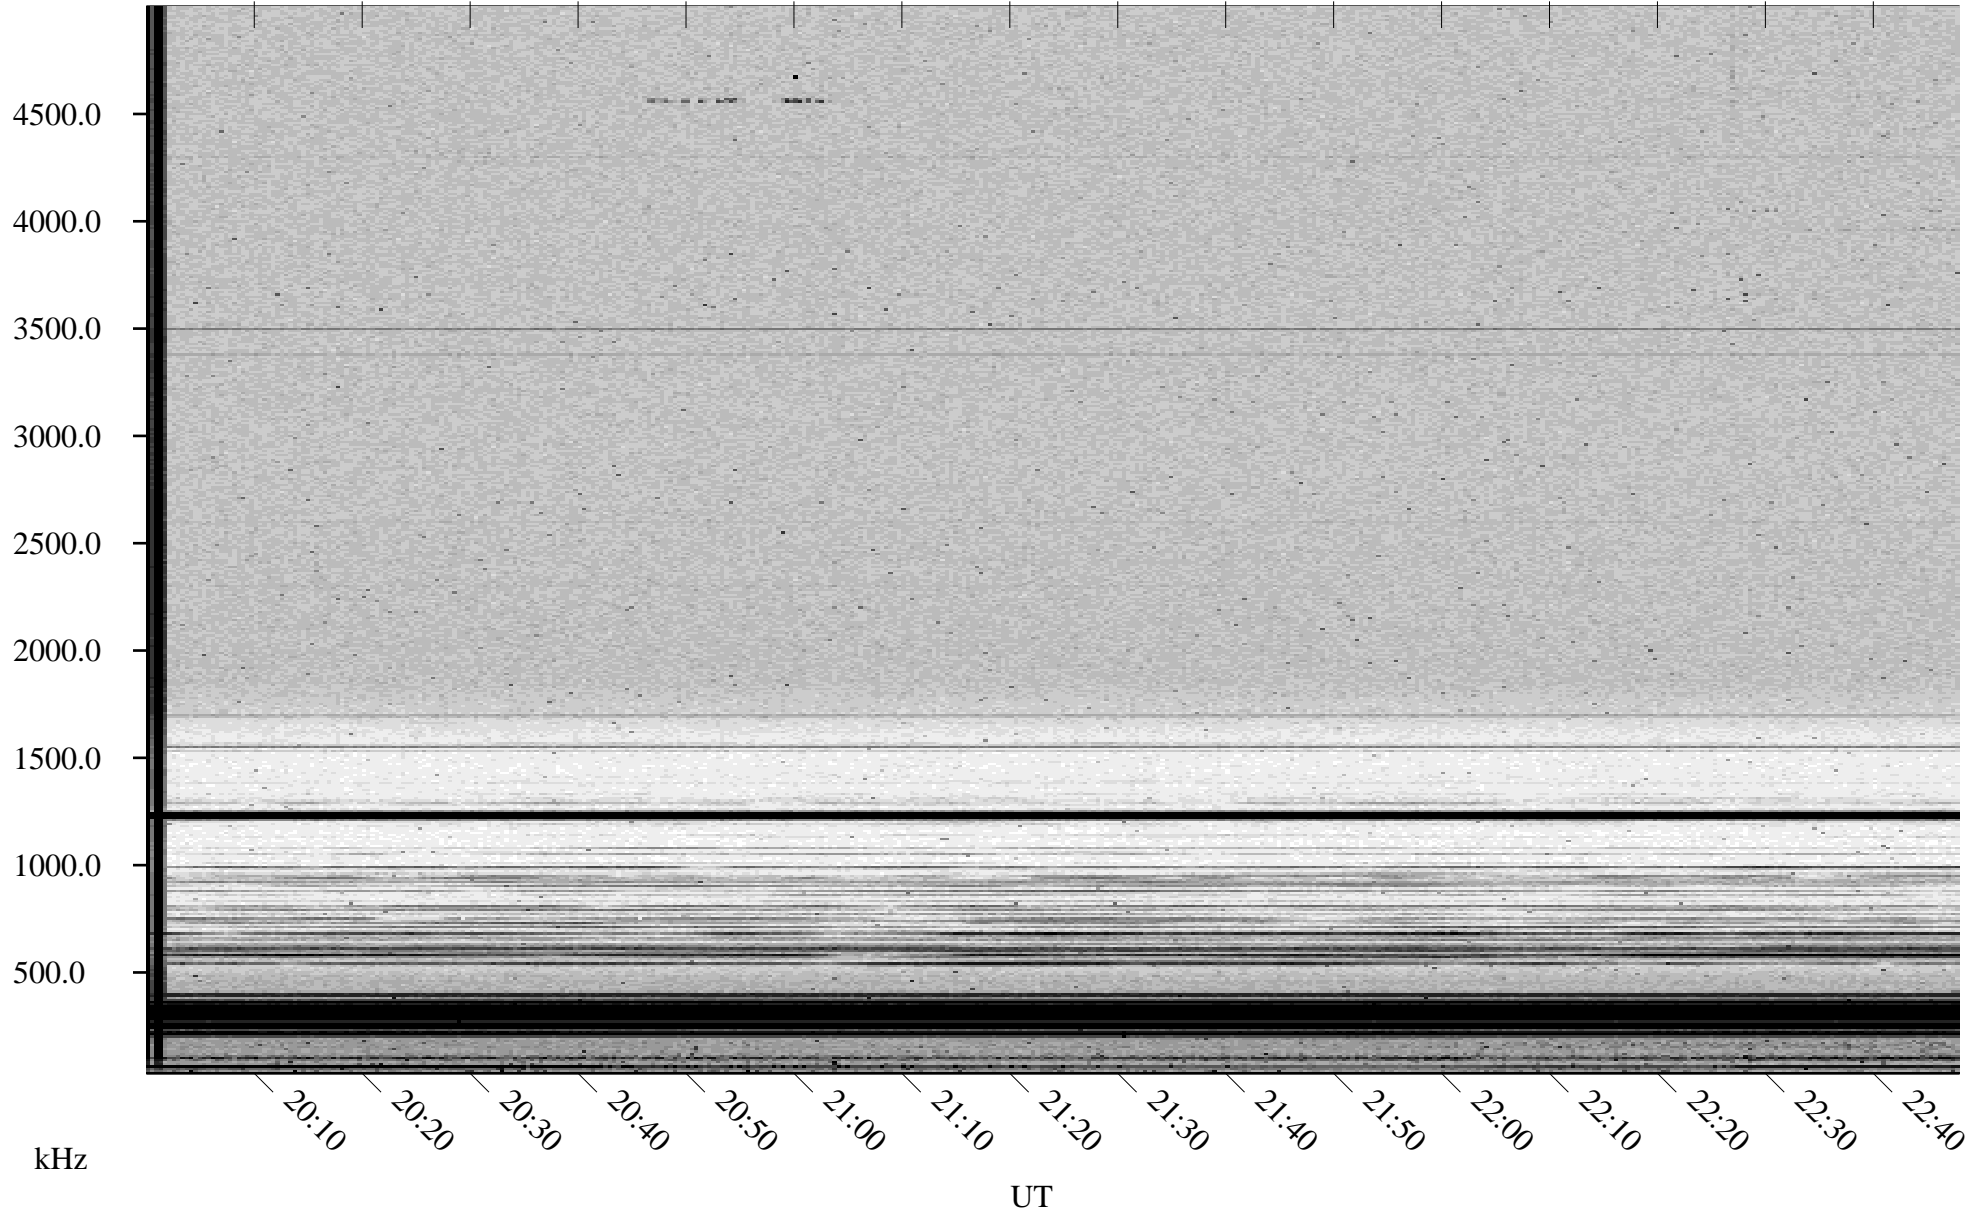

# 04/13/2002 Churchill, Manitoba

Linear Scale    Black = 161    White = 15

ch02103l.r00m max\_12

Page 1

# 04/13/2002 Churchill, Manitoba

Linear Scale    Black = 161    White = 15

ch02103l.r00m max\_12

Page 2

# 04/14/2002 Churchill, Manitoba

Linear Scale    Black = 161    White = 15

ch02103l.r00m max\_12

Page 3

# 04/14/2002 Churchill, Manitoba

Linear Scale    Black = 161    White = 15

ch02103l.r00m max\_12

Page 4