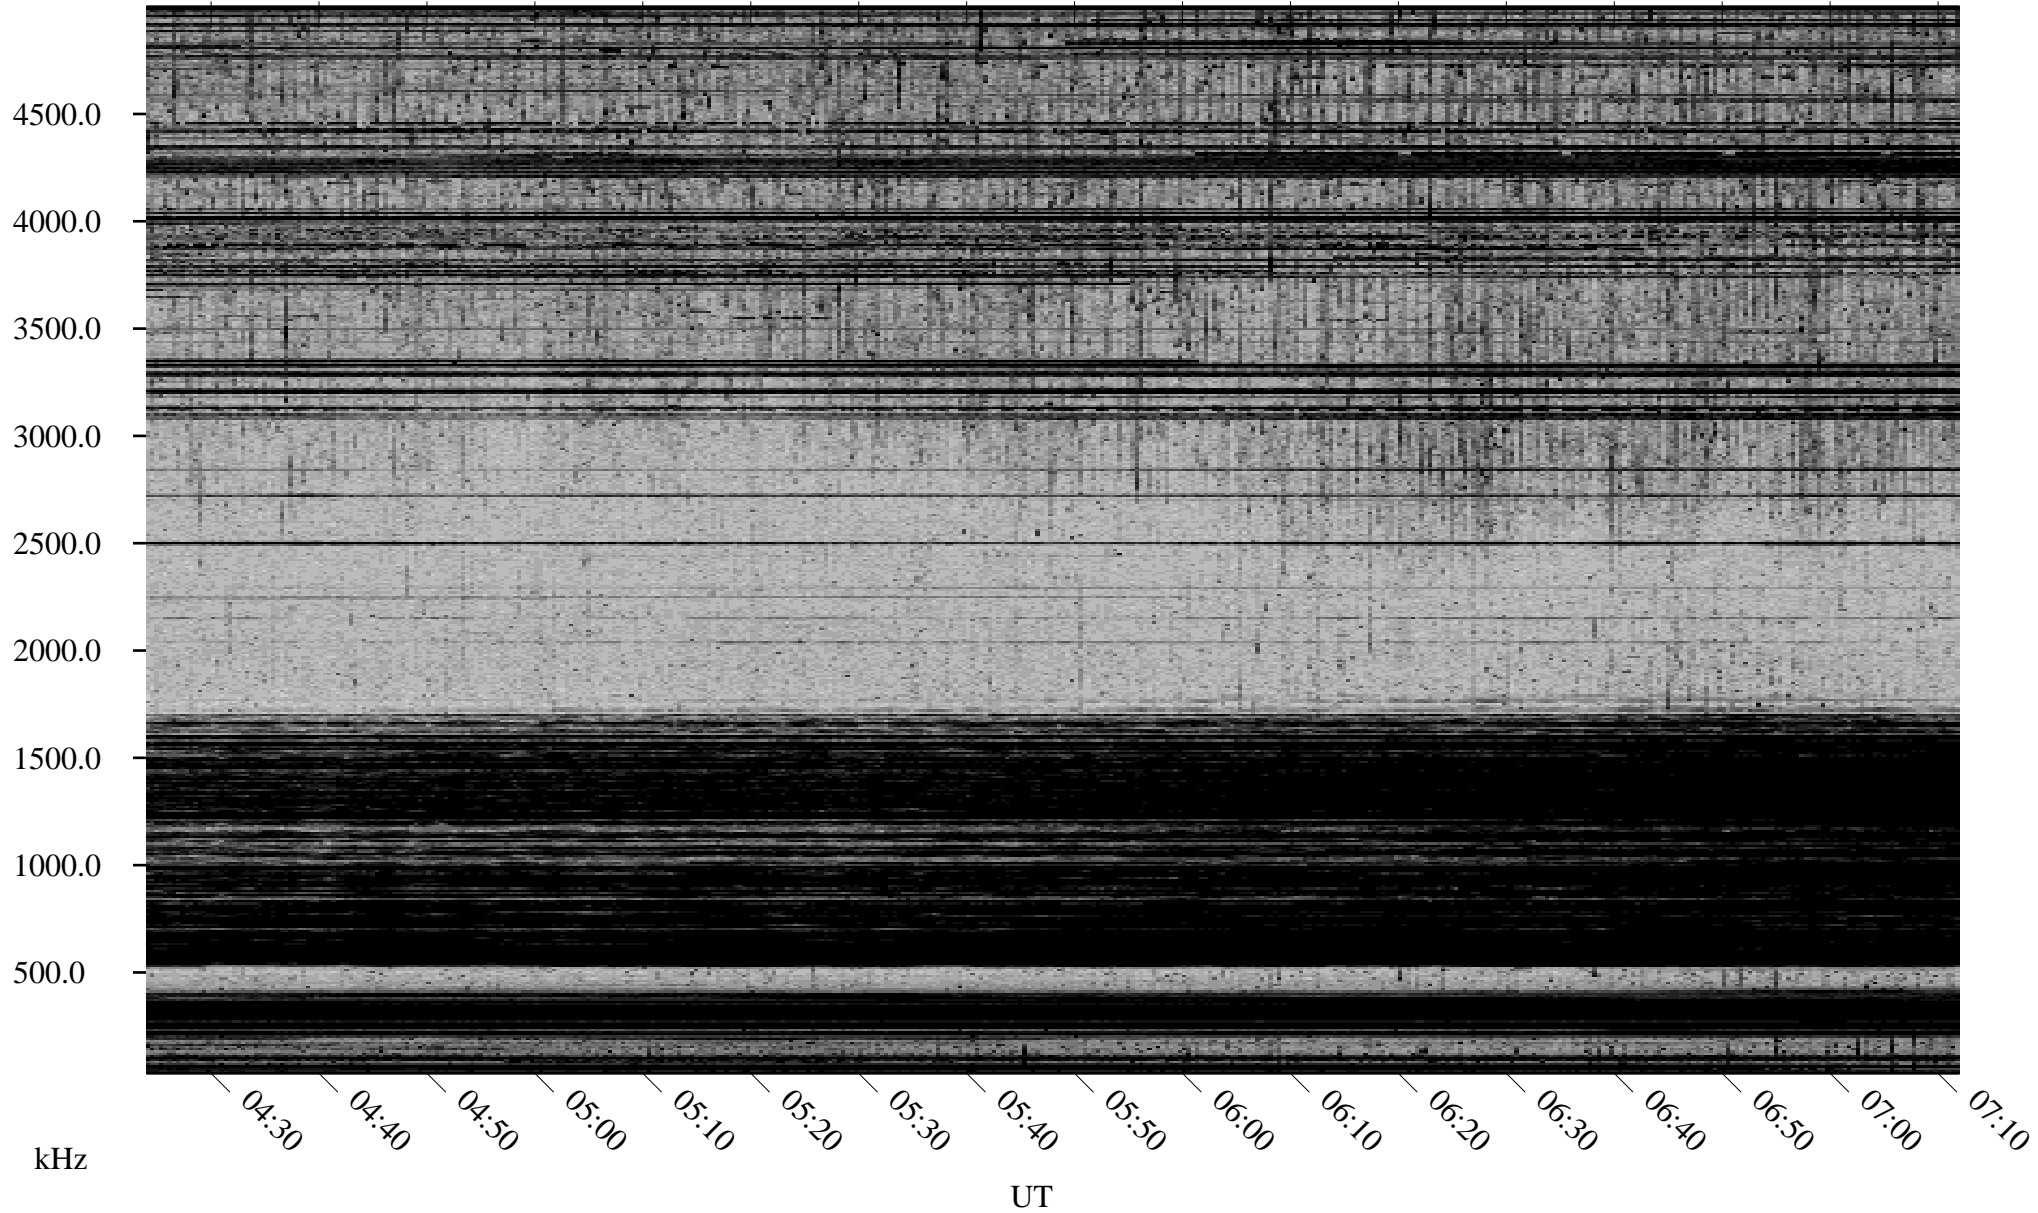

04/14/2002 Churchill, Manitoba

Linear Scale Black = 161 White = 15

ch02104l.r00m max_12

Page 1

04/14/2002 Churchill, Manitoba

Linear Scale Black = 161 White = 15

ch02104l.r00m max_12

Page 2

04/15/2002 Churchill, Manitoba

Linear Scale Black = 161 White = 15

ch02104l.r00m max_12

Page 3

04/15/2002 Churchill, Manitoba

Linear Scale Black = 161 White = 15

ch02104l.r00m max_12

Page 4

04/15/2002 Churchill, Manitoba

Linear Scale Black = 161 White = 15

ch02104l.r00m max_12

Page 5

04/15/2002 Churchill, Manitoba

Linear Scale Black = 161 White = 15

ch02104l.r00m max_12

Page 6

04/15/2002 Churchill, Manitoba

Linear Scale Black = 161 White = 15

ch02104l.r00m max_12

Page 7

04/15/2002 Churchill, Manitoba

Linear Scale Black = 161 White = 15

ch02104l.r00m max_12