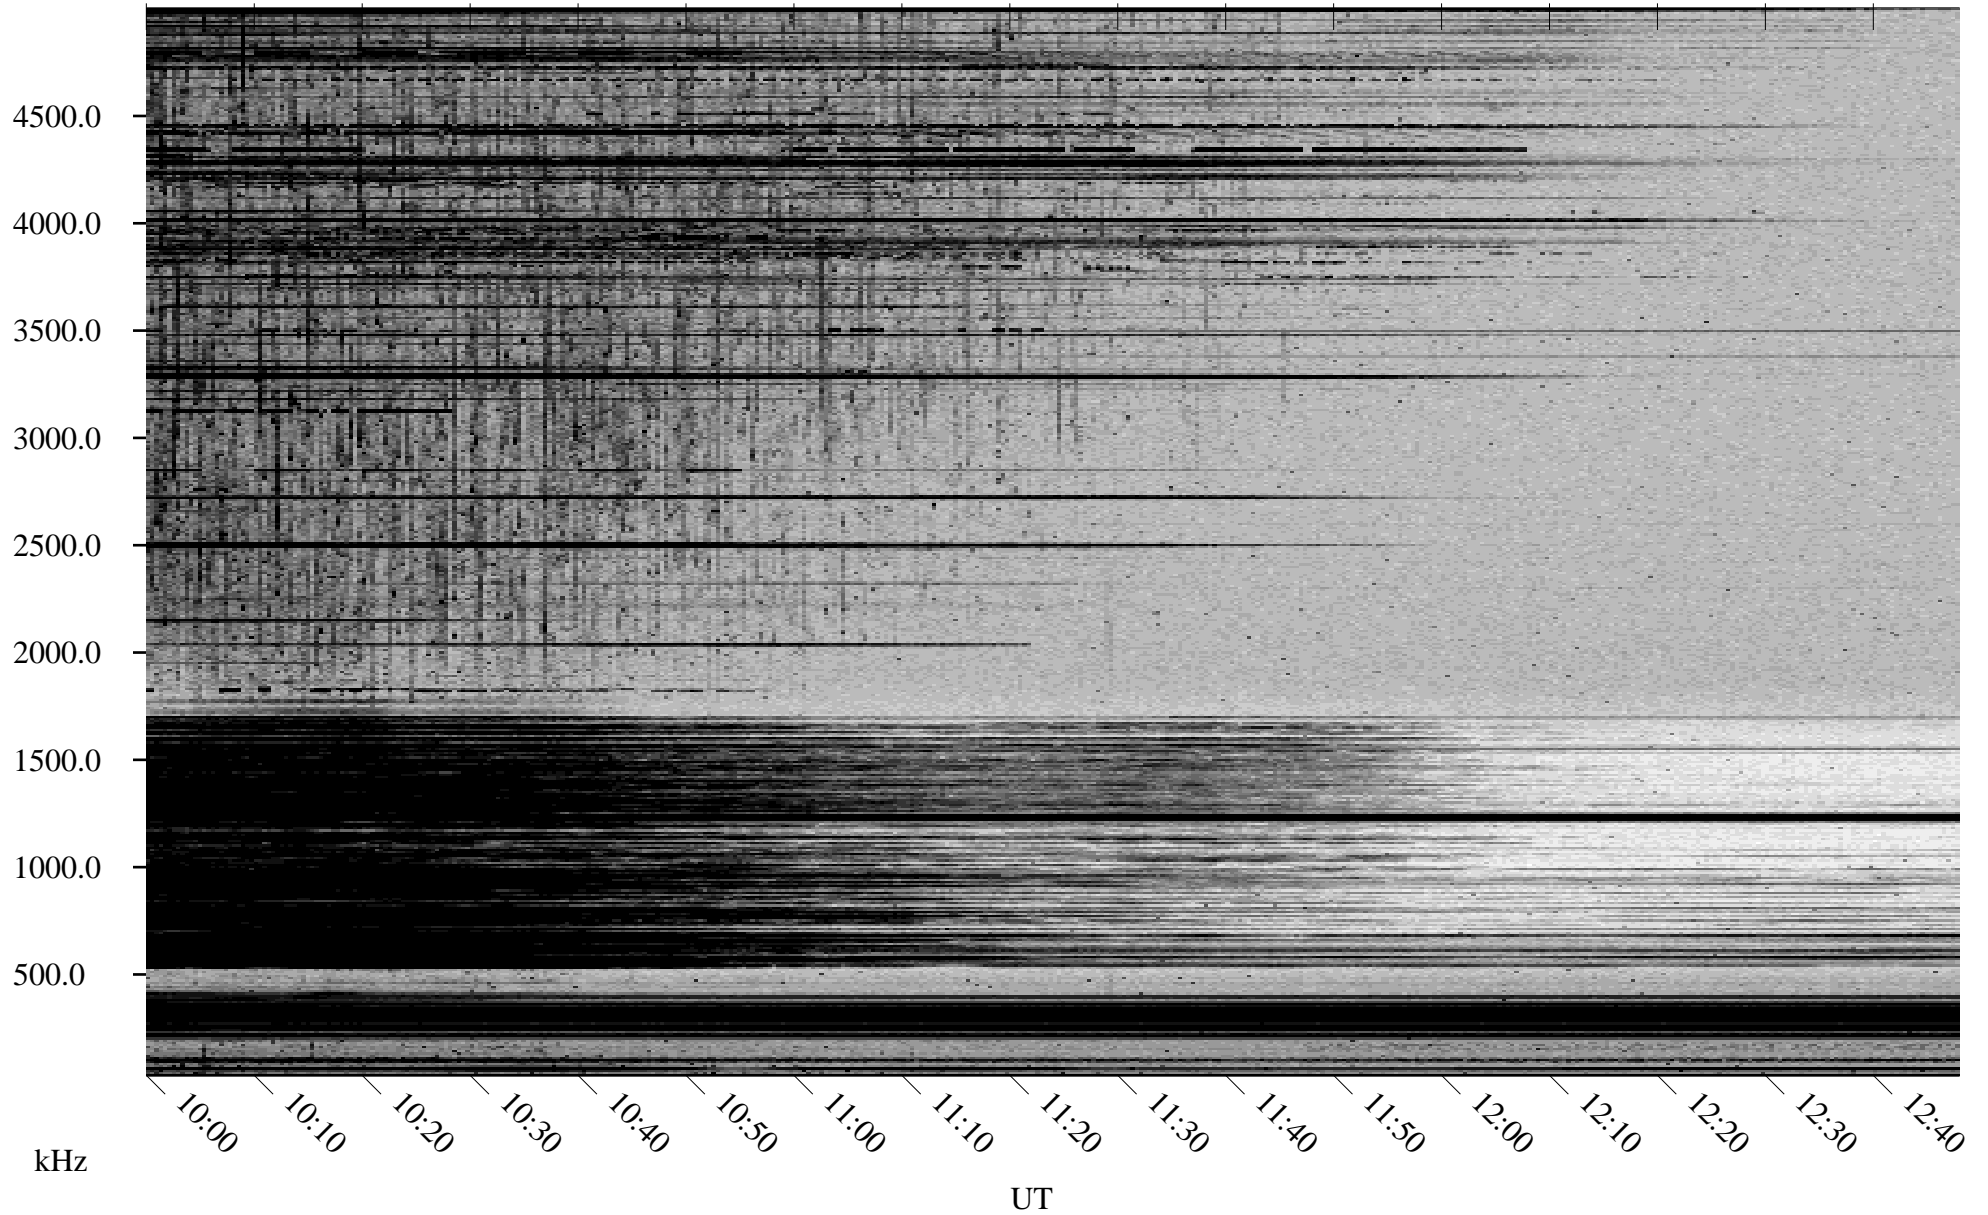

04/14/2002 Churchill, Manitoba

Linear Scale Black = 161 White = 15

ch02104l.r00m max_12

Page 1

04/14/2002 Churchill, Manitoba

Linear Scale Black = 161 White = 15

ch02104l.r00m max_12

Page 2

04/15/2002 Churchill, Manitoba

Linear Scale Black = 161 White = 15

ch02104l.r00m max_12

Page 3

04/15/2002 Churchill, Manitoba

Linear Scale Black = 161 White = 15

ch02104l.r00m max_12

Page 4

04/15/2002 Churchill, Manitoba

Linear Scale Black = 161 White = 15

ch02104l.r00m max_12

Page 5

04/15/2002 Churchill, Manitoba

Linear Scale Black = 161 White = 15

ch02104l.r00m max_12

Page 6

04/15/2002 Churchill, Manitoba

Linear Scale Black = 161 White = 15

ch02104l.r00m max_12

Page 7

04/15/2002 Churchill, Manitoba

Linear Scale Black = 161 White = 15

ch02104l.r00m max_12