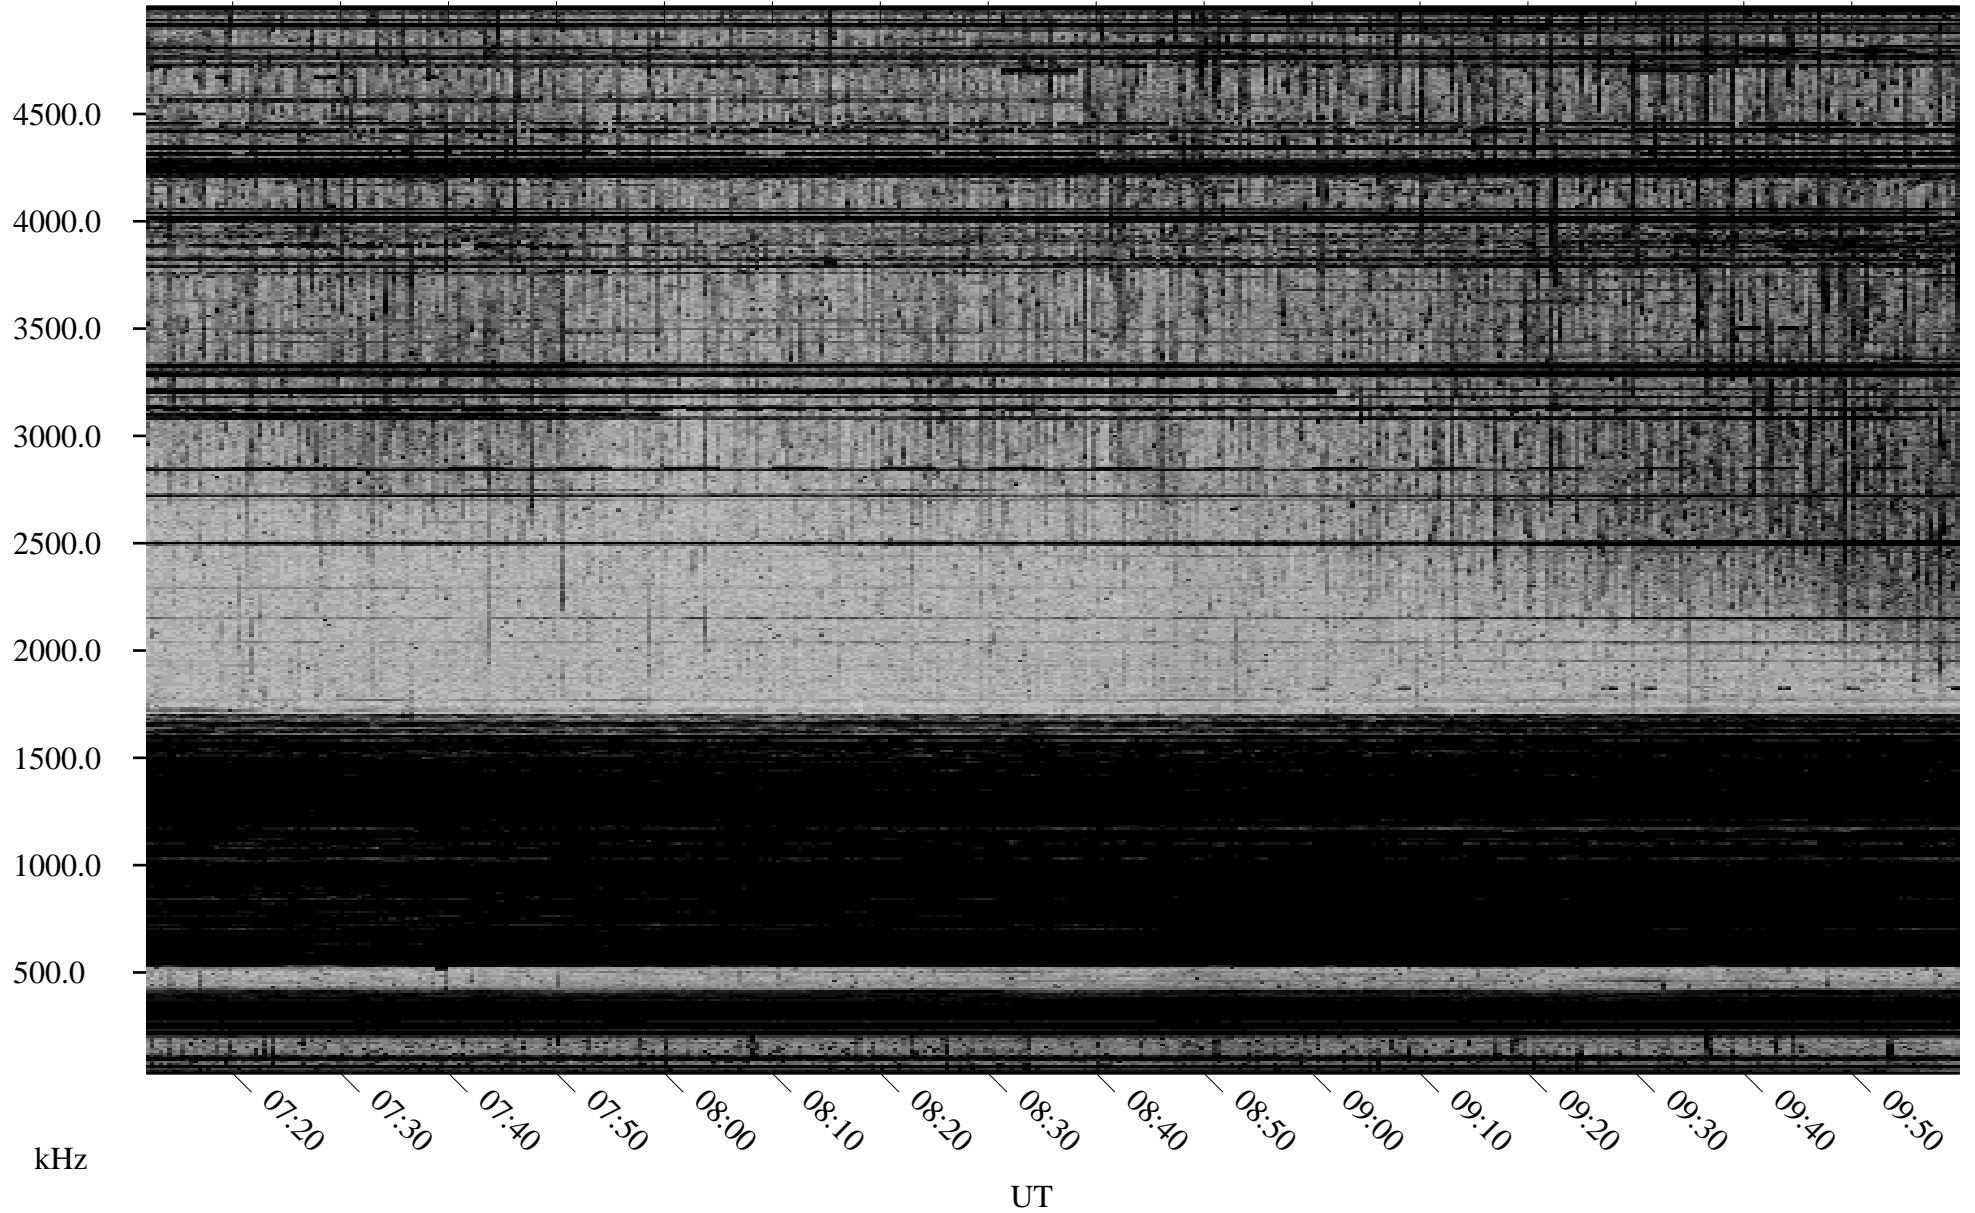

04/14/2002 Churchill, Manitoba

Linear Scale Black = 161 White = 15

ch02104l.r00m max_12

Page 1

04/14/2002 Churchill, Manitoba

Linear Scale Black = 161 White = 15

ch02104l.r00m max_12

Page 2

04/15/2002 Churchill, Manitoba

Linear Scale Black = 161 White = 15

ch02104l.r00m max_12

Page 3

04/15/2002 Churchill, Manitoba

Linear Scale Black = 161 White = 15

ch02104l.r00m max_12

Page 4

04/15/2002 Churchill, Manitoba

Linear Scale Black = 161 White = 15

ch02104l.r00m max_12

Page 5

04/15/2002 Churchill, Manitoba

Linear Scale Black = 161 White = 15

ch02104l.r00m max_12

Page 6

04/15/2002 Churchill, Manitoba

Linear Scale Black = 161 White = 15

ch02104l.r00m max_12

Page 7

04/15/2002 Churchill, Manitoba

Linear Scale Black = 161 White = 15

ch02104l.r00m max_12