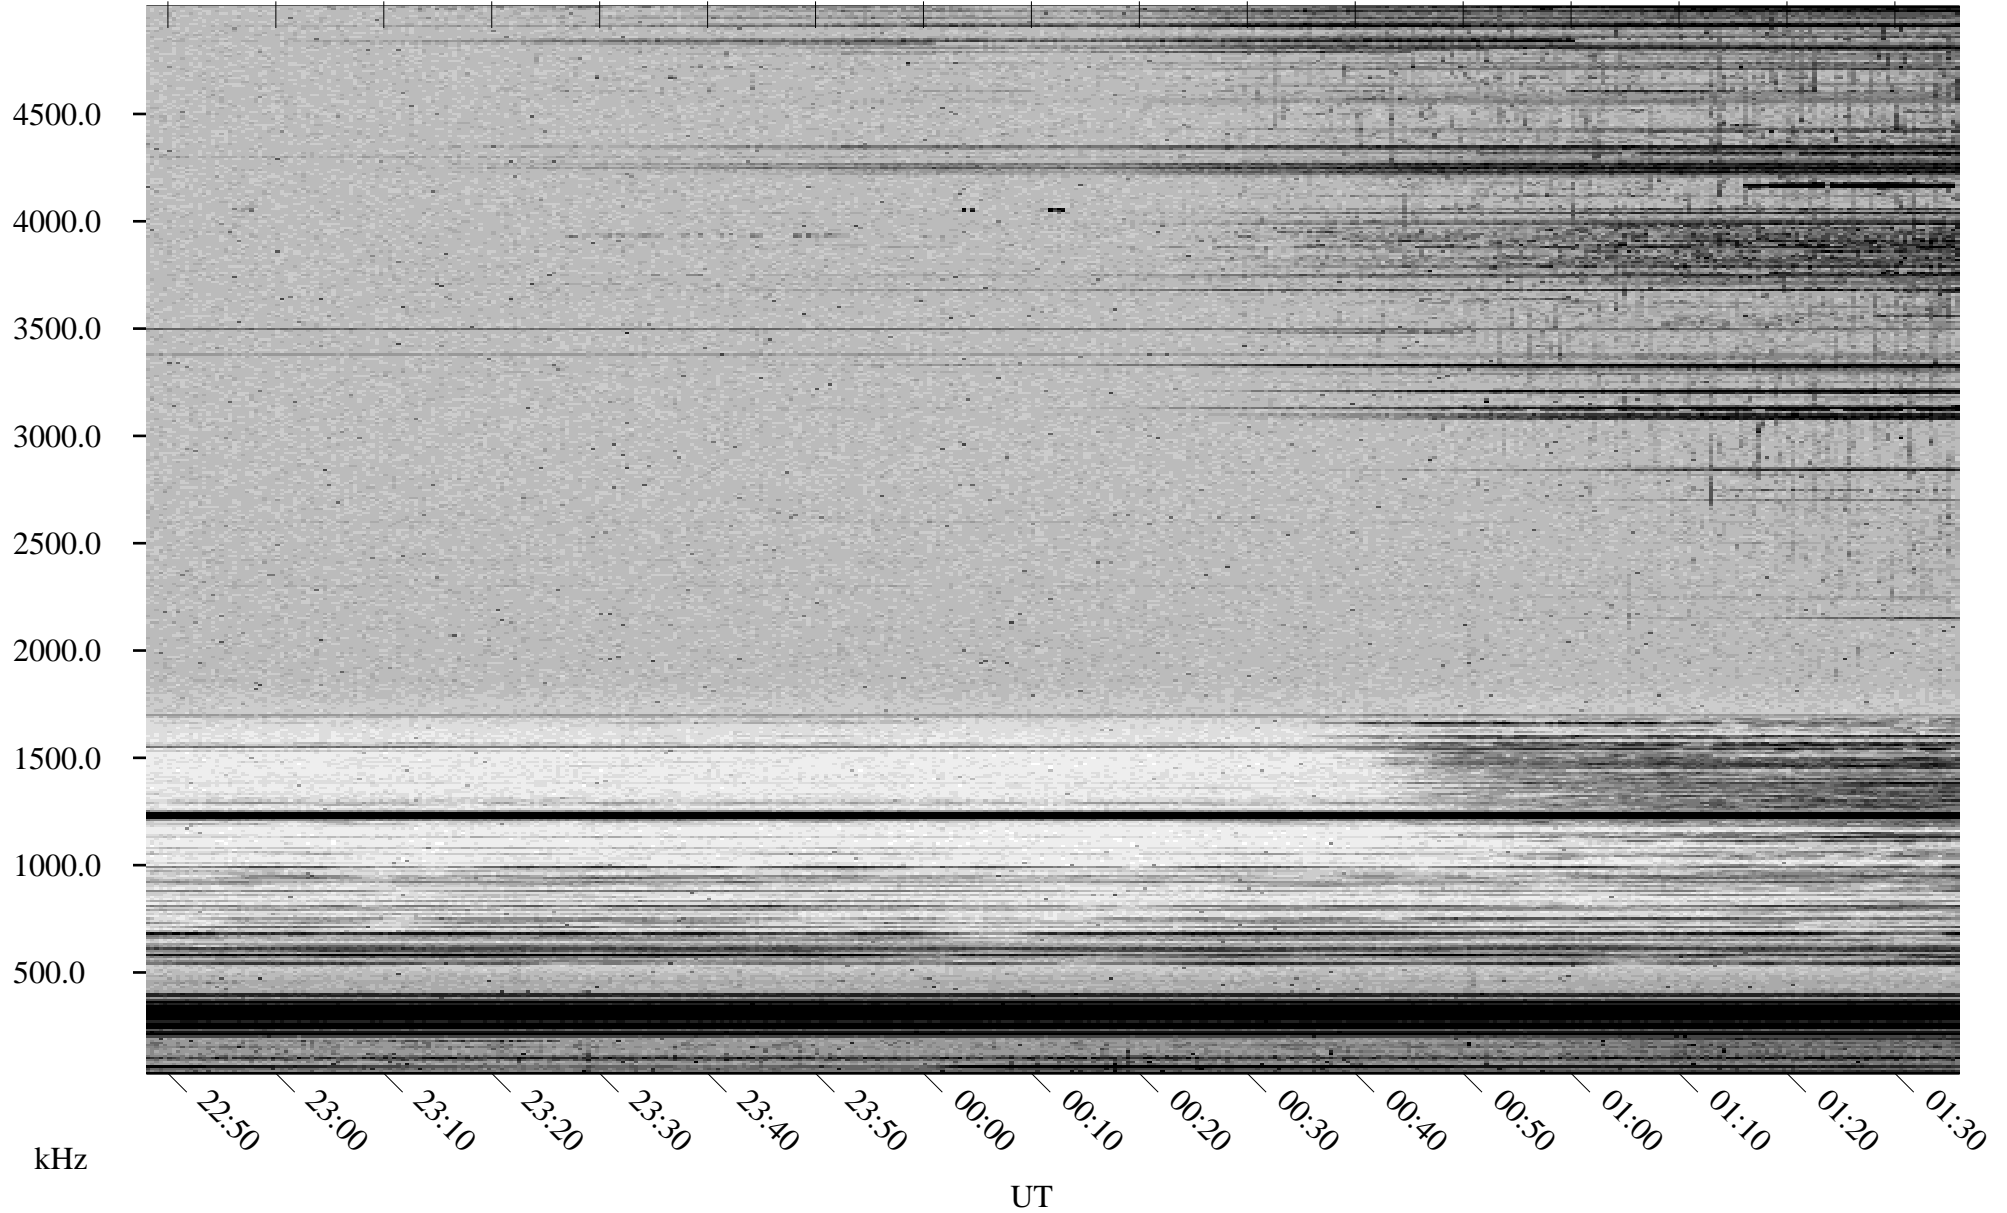

04/14/2002 Churchill, Manitoba

Linear Scale Black = 161 White = 15

ch02104l.r00m max_12

Page 1

04/14/2002 Churchill, Manitoba

Linear Scale Black = 161 White = 15

ch02104l.r00m max_12

Page 2

04/15/2002 Churchill, Manitoba

Linear Scale Black = 161 White = 15

ch02104l.r00m max_12

Page 3

04/15/2002 Churchill, Manitoba

Linear Scale Black = 161 White = 15

ch02104l.r00m max_12

Page 4

04/15/2002 Churchill, Manitoba

Linear Scale Black = 161 White = 15

ch02104l.r00m max_12

Page 5

04/15/2002 Churchill, Manitoba

Linear Scale Black = 161 White = 15

ch02104l.r00m max_12

Page 6

04/15/2002 Churchill, Manitoba

Linear Scale Black = 161 White = 15

ch02104l.r00m max_12

Page 7

04/15/2002 Churchill, Manitoba

Linear Scale Black = 161 White = 15

ch02104l.r00m max_12