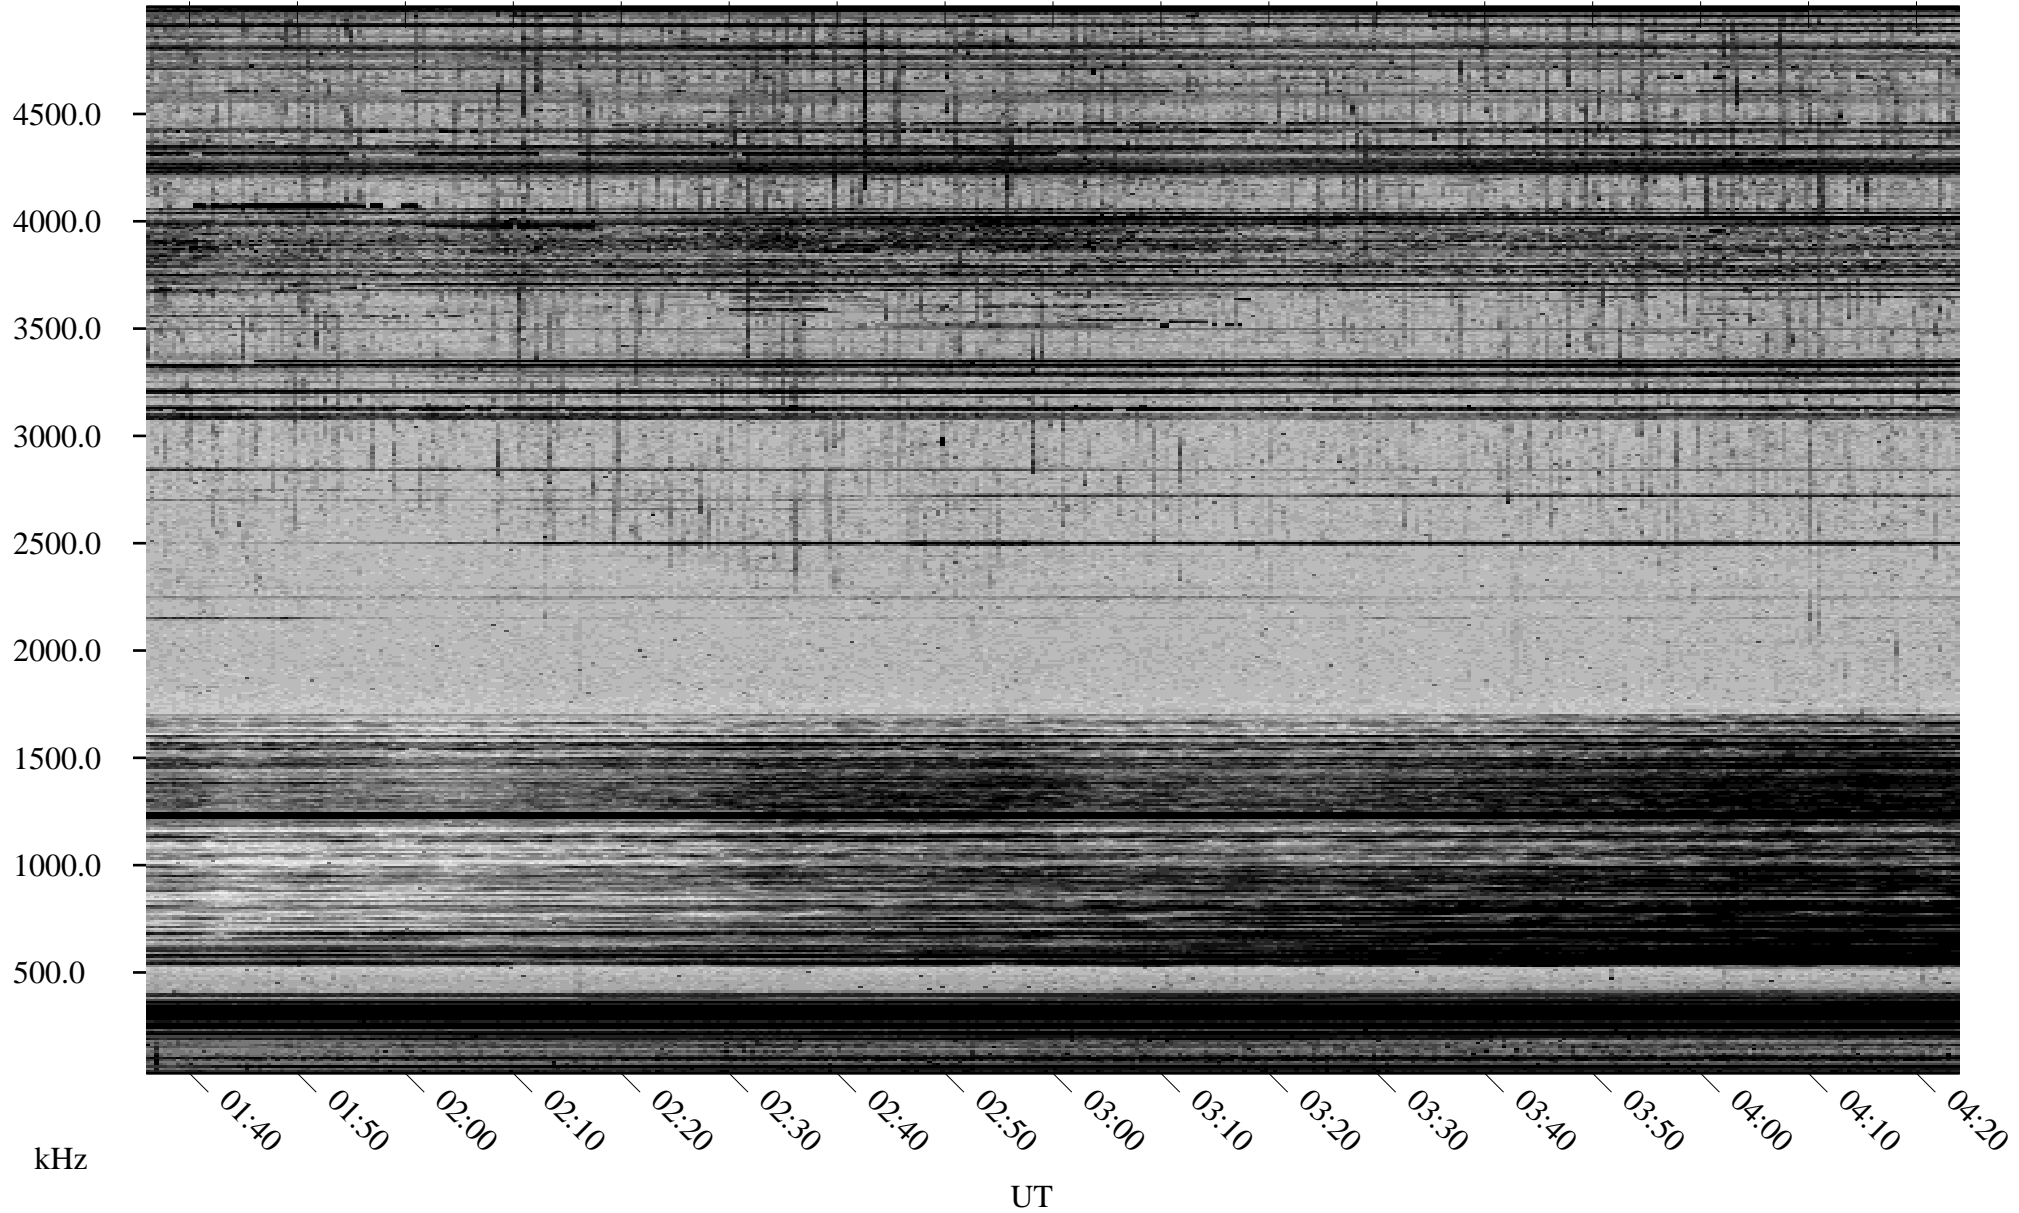

04/14/2002 Churchill, Manitoba

Linear Scale Black = 161 White = 15

ch02104l.r00m max_12

Page 1

04/14/2002 Churchill, Manitoba

Linear Scale Black = 161 White = 15

ch02104l.r00m max_12

Page 2

04/15/2002 Churchill, Manitoba

Linear Scale Black = 161 White = 15

ch02104l.r00m max_12

Page 3

04/15/2002 Churchill, Manitoba

Linear Scale Black = 161 White = 15

ch02104l.r00m max_12

Page 4

04/15/2002 Churchill, Manitoba

Linear Scale Black = 161 White = 15

ch02104l.r00m max_12

Page 5

04/15/2002 Churchill, Manitoba

Linear Scale Black = 161 White = 15

ch02104l.r00m max_12

Page 6

04/15/2002 Churchill, Manitoba

Linear Scale Black = 161 White = 15

ch02104l.r00m max_12

Page 7

04/15/2002 Churchill, Manitoba

Linear Scale Black = 161 White = 15

ch02104l.r00m max_12