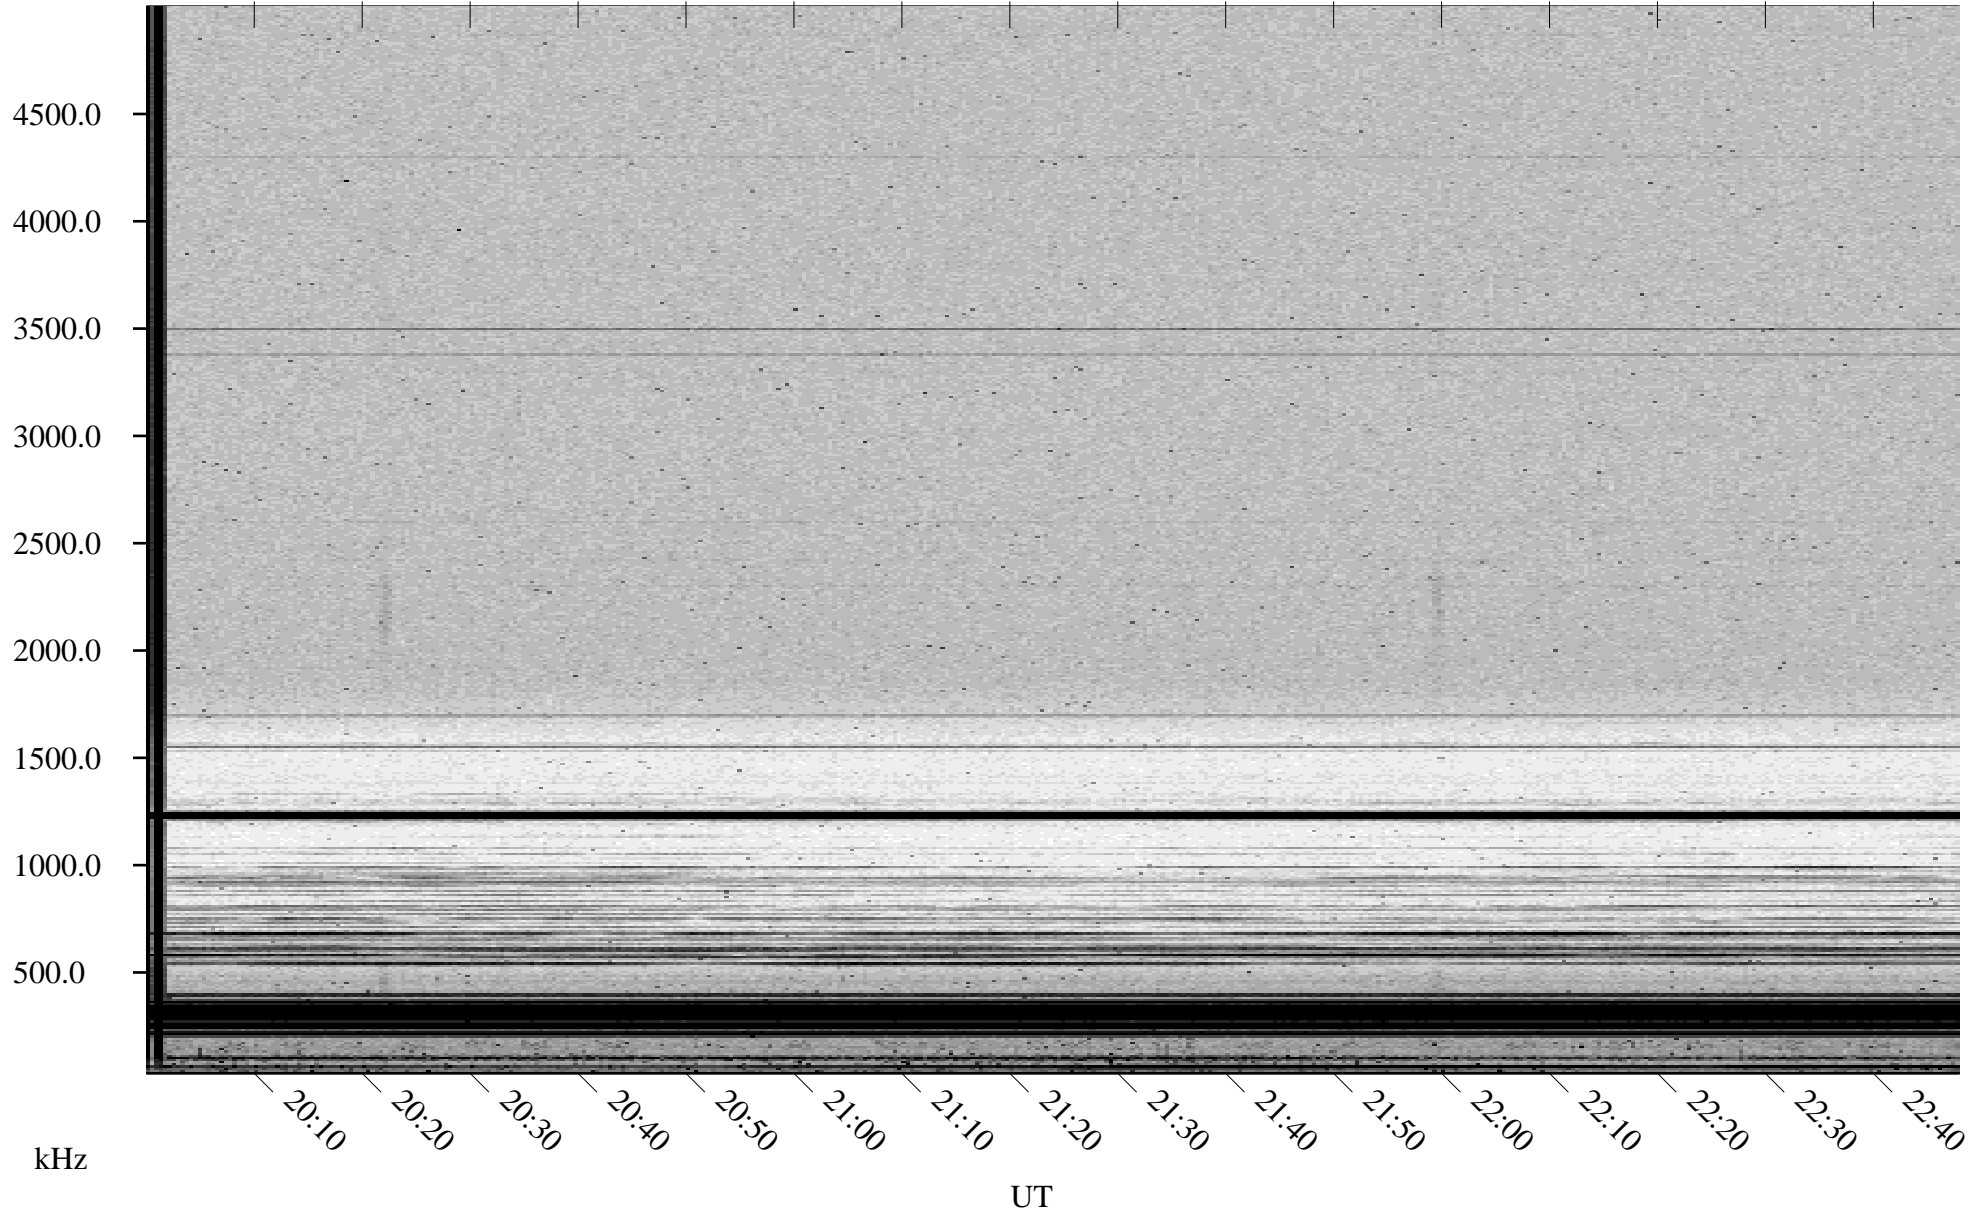

04/14/2002 Churchill, Manitoba

Linear Scale Black = 161 White = 15

ch02104l.r00m max_12

Page 1

04/14/2002 Churchill, Manitoba

Linear Scale Black = 161 White = 15

ch02104l.r00m max_12

Page 2

04/15/2002 Churchill, Manitoba

Linear Scale Black = 161 White = 15

ch02104l.r00m max_12

Page 3

04/15/2002 Churchill, Manitoba

Linear Scale Black = 161 White = 15

ch02104l.r00m max_12

Page 4

04/15/2002 Churchill, Manitoba

Linear Scale Black = 161 White = 15

ch02104l.r00m max_12

Page 5

04/15/2002 Churchill, Manitoba

Linear Scale Black = 161 White = 15

ch02104l.r00m max_12

Page 6

04/15/2002 Churchill, Manitoba

Linear Scale Black = 161 White = 15

ch02104l.r00m max_12

Page 7

04/15/2002 Churchill, Manitoba

Linear Scale Black = 161 White = 15

ch02104l.r00m max_12