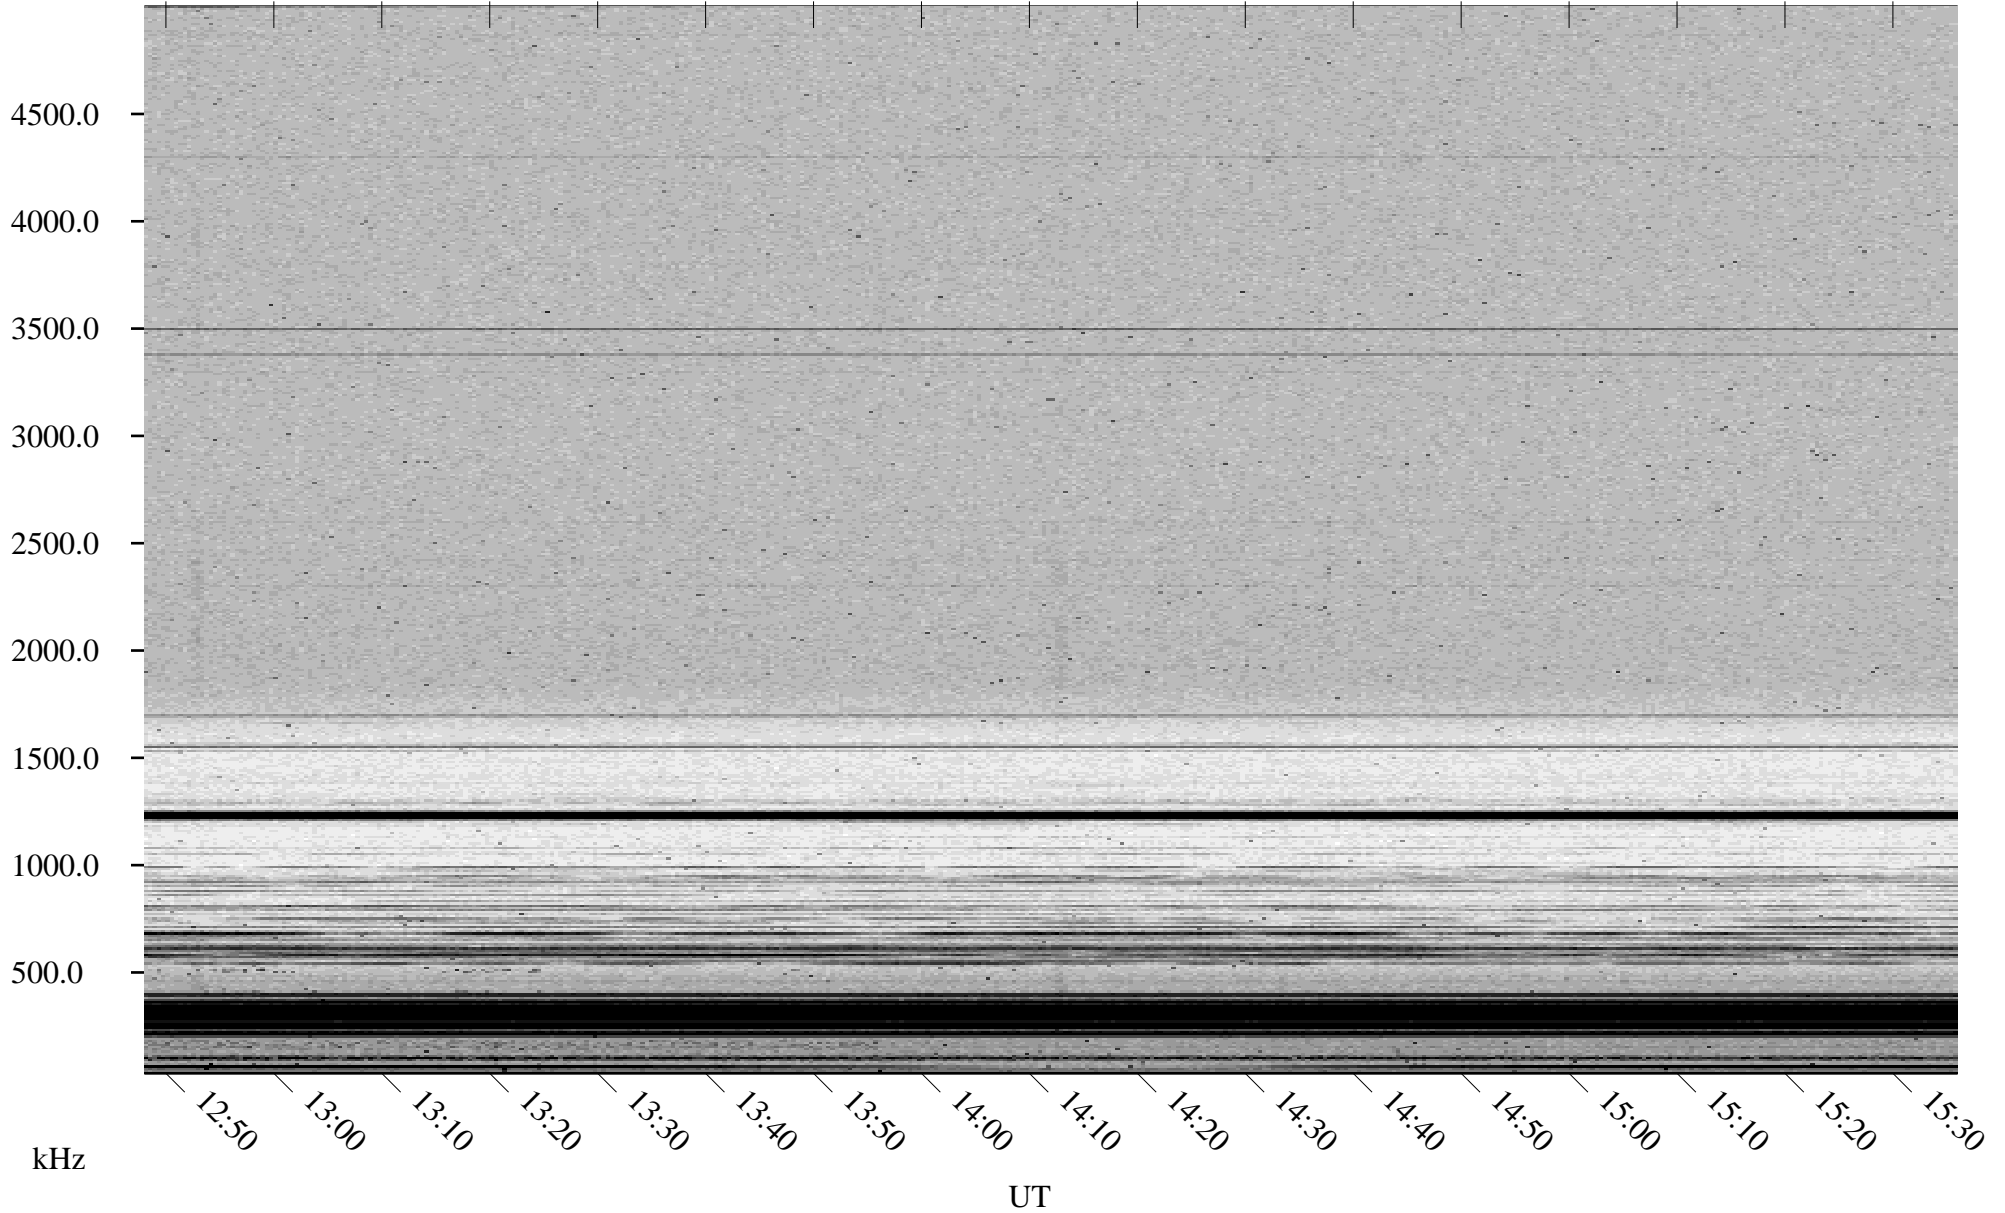

04/14/2002 Churchill, Manitoba

Linear Scale Black = 161 White = 15

ch02104l.r00m max_12

Page 1

04/14/2002 Churchill, Manitoba

Linear Scale Black = 161 White = 15

ch02104l.r00m max_12

Page 2

04/15/2002 Churchill, Manitoba

Linear Scale Black = 161 White = 15

ch02104l.r00m max_12

Page 3

04/15/2002 Churchill, Manitoba

Linear Scale Black = 161 White = 15

ch02104l.r00m max_12

Page 4

04/15/2002 Churchill, Manitoba

Linear Scale Black = 161 White = 15

ch02104l.r00m max_12

Page 5

04/15/2002 Churchill, Manitoba

Linear Scale Black = 161 White = 15

ch02104l.r00m max_12

Page 6

04/15/2002 Churchill, Manitoba

Linear Scale Black = 161 White = 15

ch02104l.r00m max_12

Page 7

04/15/2002 Churchill, Manitoba

Linear Scale Black = 161 White = 15

ch02104l.r00m max_12