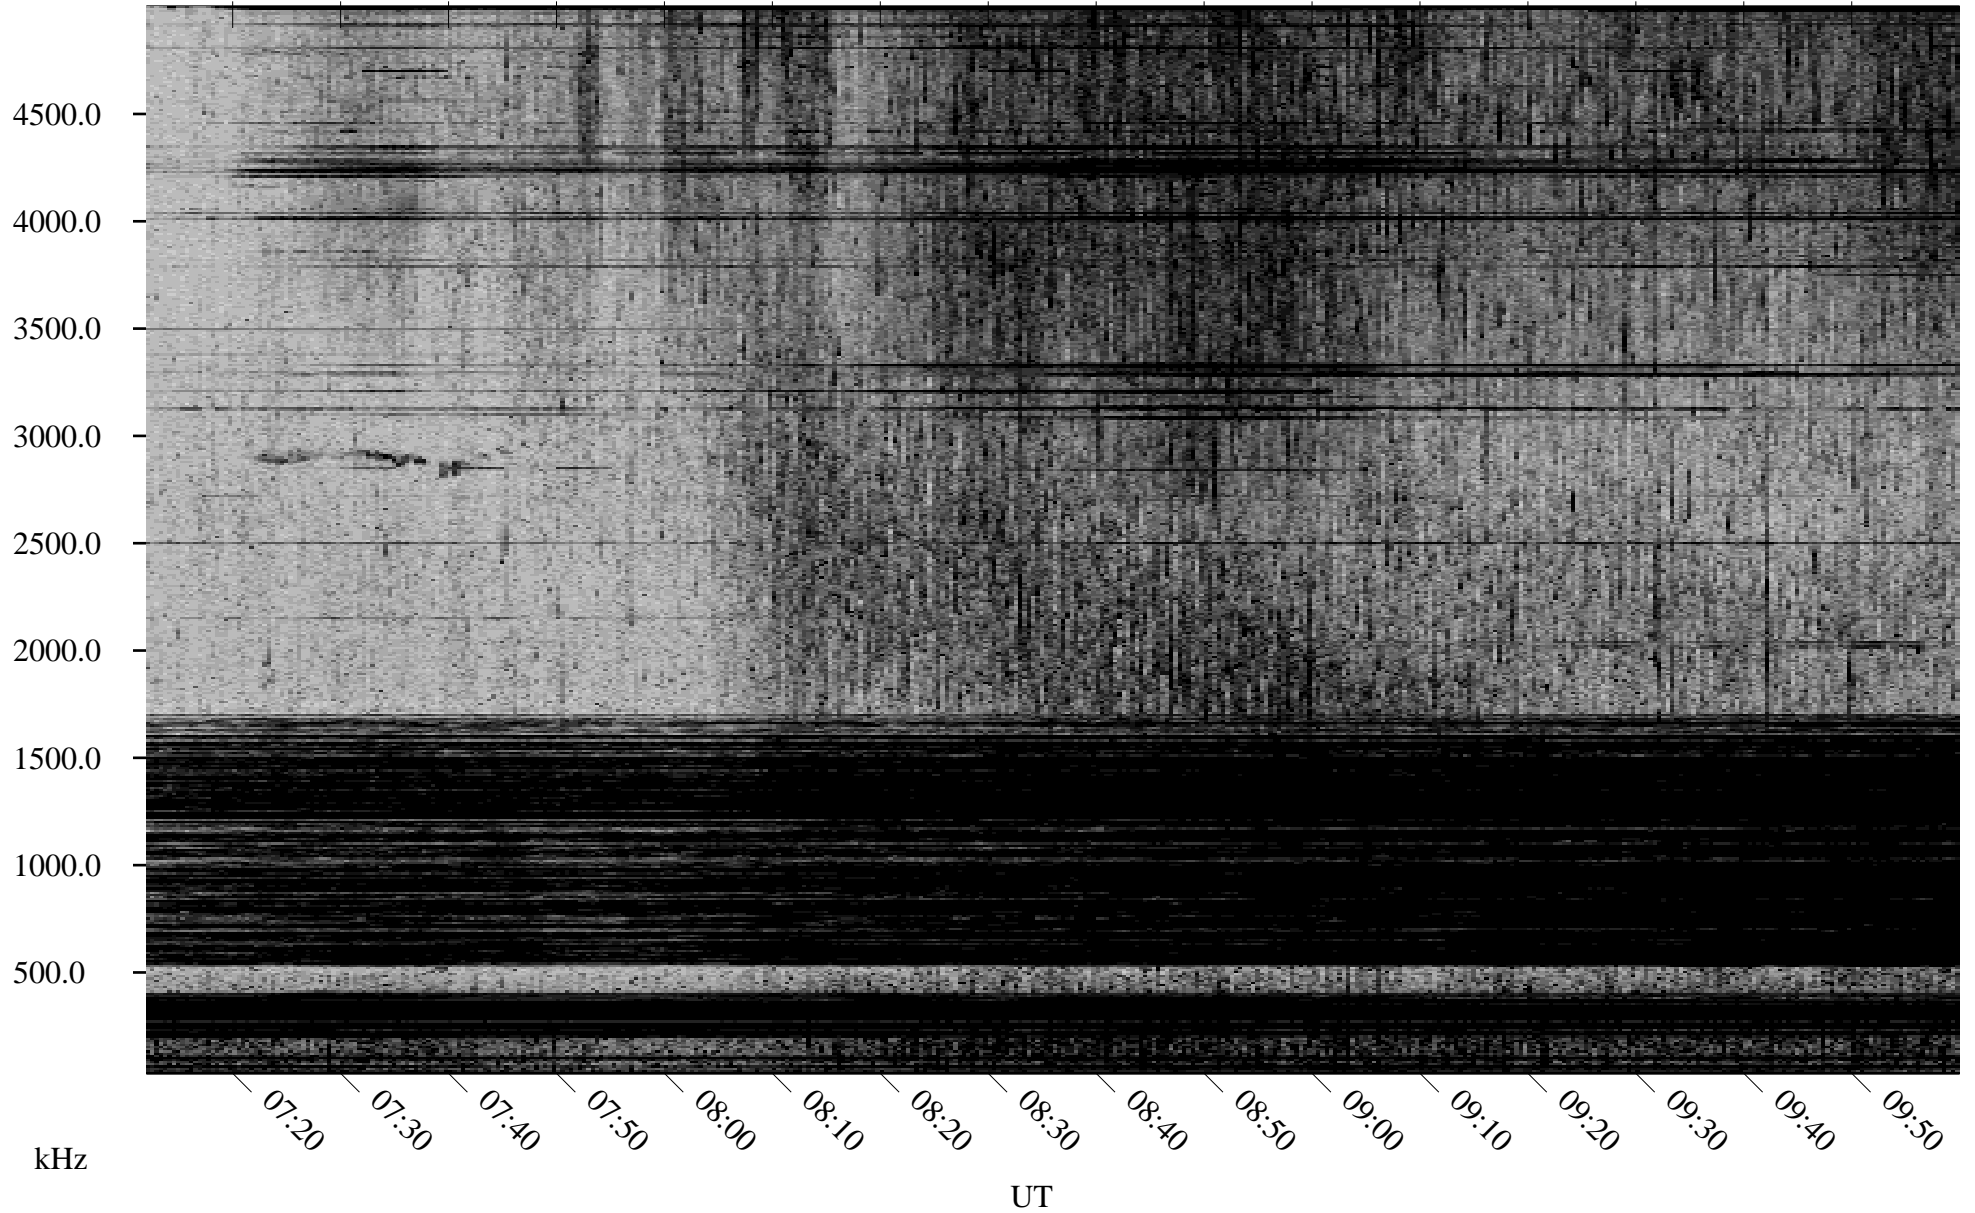

04/15/2002 Churchill, Manitoba

Linear Scale Black = 161 White = 15

ch02105l.r00m max_12

Page 1

04/15/2002 Churchill, Manitoba

Linear Scale Black = 161 White = 15

ch021051.r00m max_12

Page 2

04/16/2002 Churchill, Manitoba

Linear Scale Black = 161 White = 15

ch021051.r00m max_12

Page 3

04/16/2002 Churchill, Manitoba

Linear Scale Black = 161 White = 15

ch021051.r00m max_12

Page 4

04/16/2002 Churchill, Manitoba

Linear Scale Black = 161 White = 15

ch021051.r00m max_12

Page 5

04/16/2002 Churchill, Manitoba

Linear Scale Black = 161 White = 15

ch021051.r00m max_12

Page 6

04/16/2002 Churchill, Manitoba

Linear Scale Black = 161 White = 15

ch021051.r00m max_12

Page 7

04/16/2002 Churchill, Manitoba

Linear Scale Black = 161 White = 15

ch021051.r00m max_12