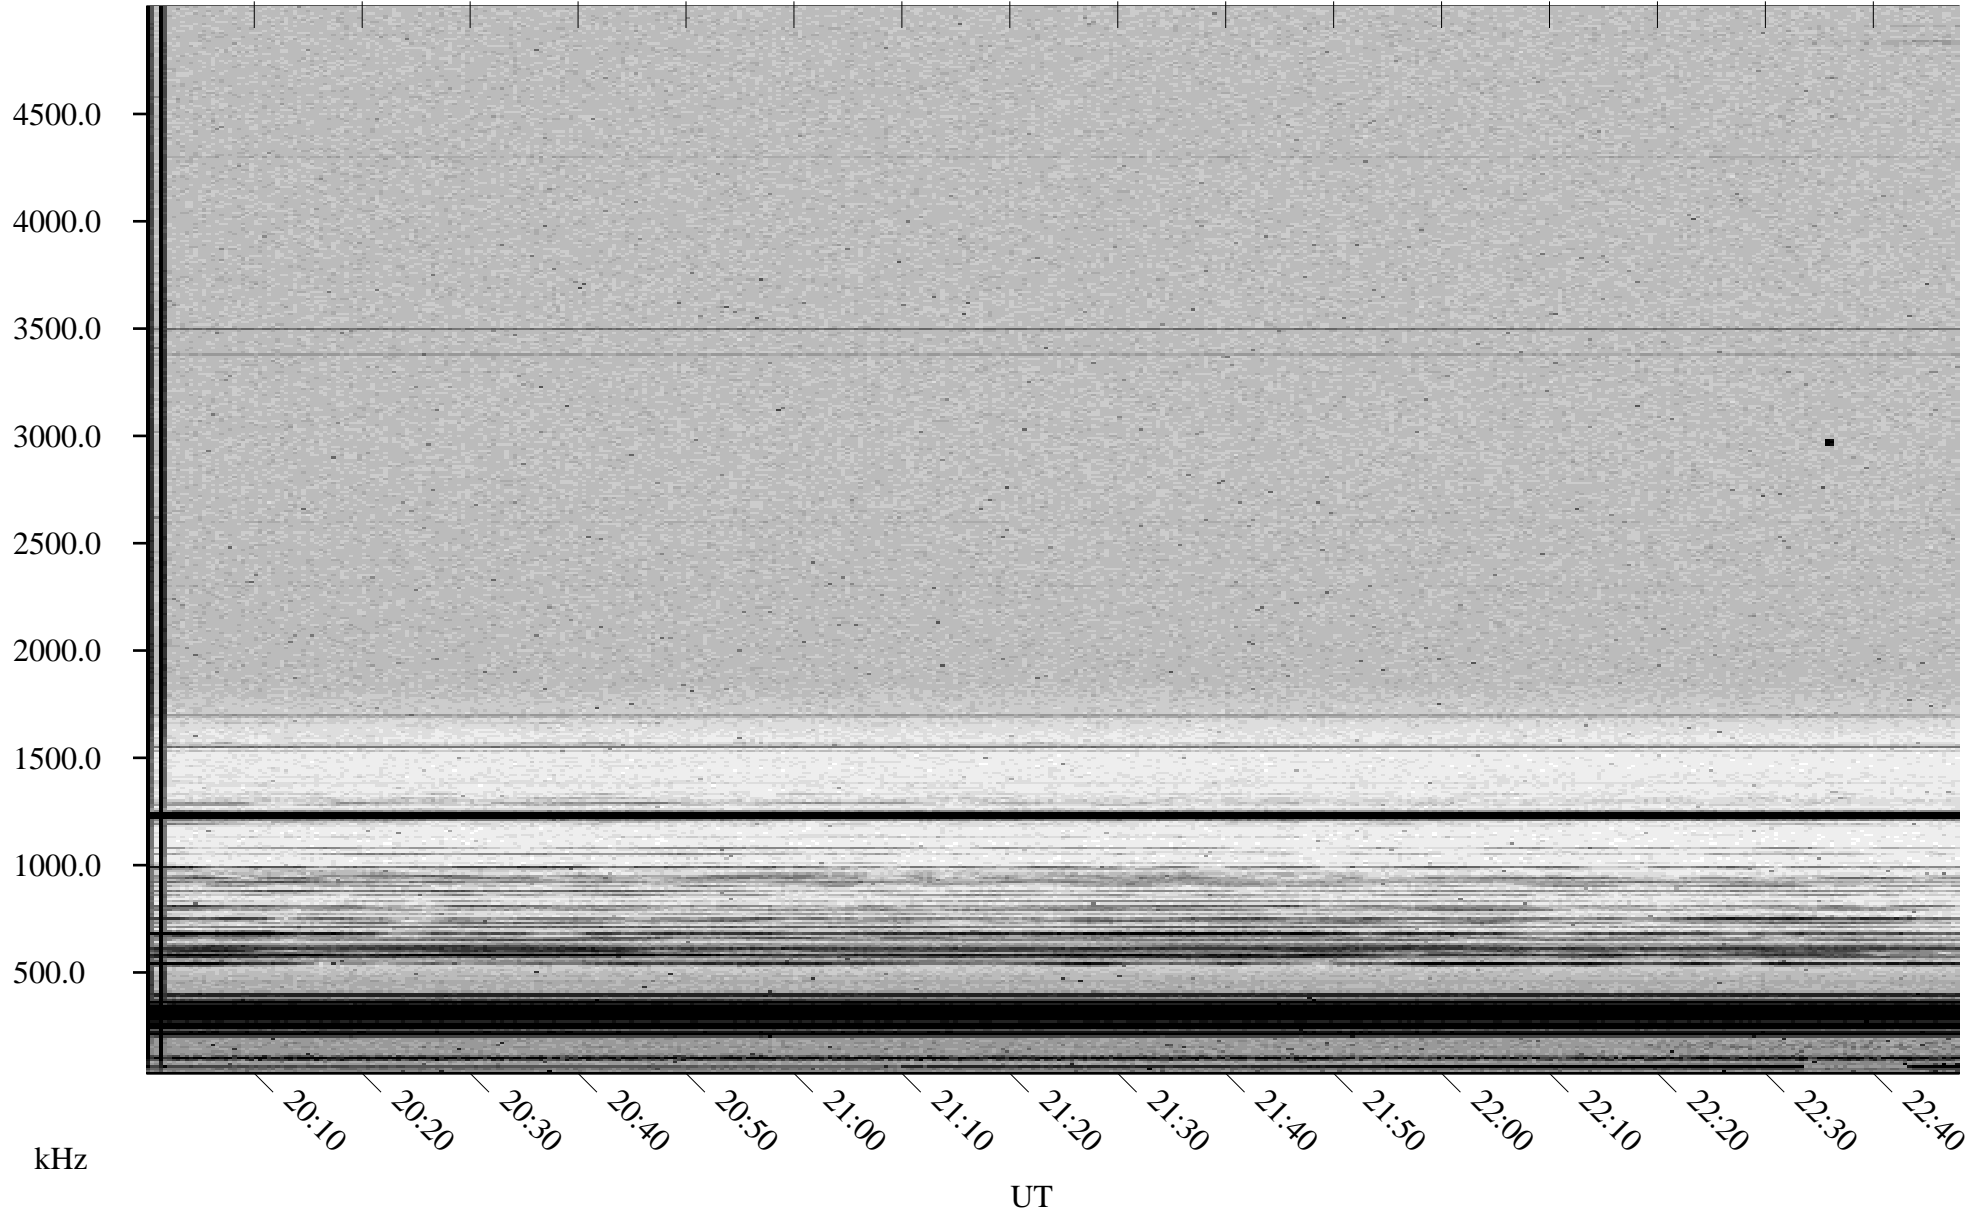

04/15/2002 Churchill, Manitoba

Linear Scale Black = 161 White = 15

ch02105l.r00m max_12

Page 1

04/15/2002 Churchill, Manitoba

Linear Scale Black = 161 White = 15

ch021051.r00m max_12

Page 2

04/16/2002 Churchill, Manitoba

Linear Scale Black = 161 White = 15

ch021051.r00m max_12

Page 3

04/16/2002 Churchill, Manitoba

Linear Scale Black = 161 White = 15

ch021051.r00m max_12

Page 4

04/16/2002 Churchill, Manitoba

Linear Scale Black = 161 White = 15

ch021051.r00m max_12

Page 5

04/16/2002 Churchill, Manitoba

Linear Scale Black = 161 White = 15

ch021051.r00m max_12

Page 6

04/16/2002 Churchill, Manitoba

Linear Scale Black = 161 White = 15

ch021051.r00m max_12

Page 7

04/16/2002 Churchill, Manitoba

Linear Scale Black = 161 White = 15

ch021051.r00m max_12