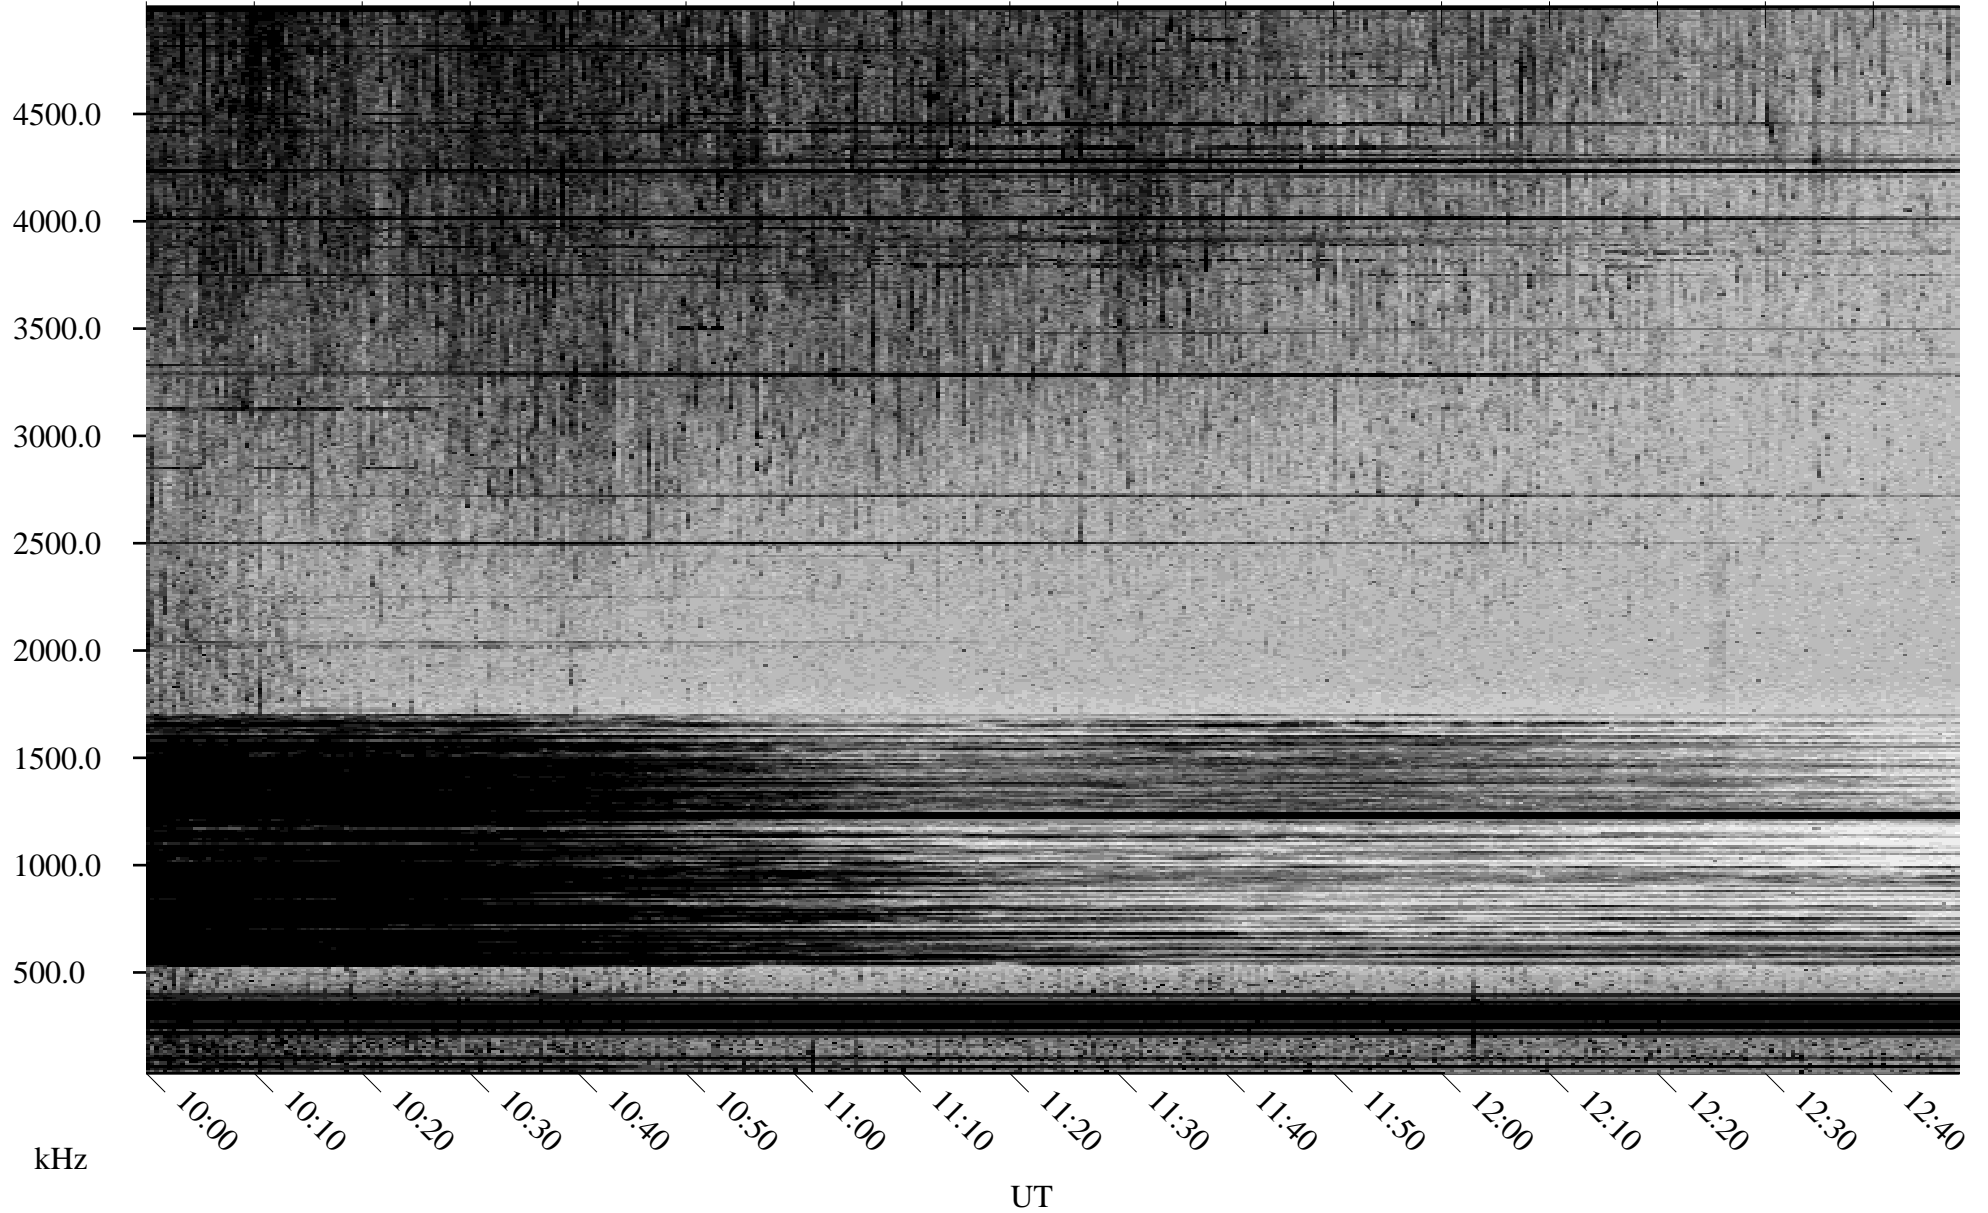

04/15/2002 Churchill, Manitoba

Linear Scale Black = 161 White = 15

ch02105l.r00m max_12

Page 1

04/15/2002 Churchill, Manitoba

Linear Scale Black = 161 White = 15

ch021051.r00m max_12

Page 2

04/16/2002 Churchill, Manitoba

Linear Scale Black = 161 White = 15

ch021051.r00m max_12

Page 3

04/16/2002 Churchill, Manitoba

Linear Scale Black = 161 White = 15

ch021051.r00m max_12

Page 4

04/16/2002 Churchill, Manitoba

Linear Scale Black = 161 White = 15

ch021051.r00m max_12

Page 5

04/16/2002 Churchill, Manitoba

Linear Scale Black = 161 White = 15

ch021051.r00m max_12

Page 6

04/16/2002 Churchill, Manitoba

Linear Scale Black = 161 White = 15

ch021051.r00m max_12

Page 7

04/16/2002 Churchill, Manitoba

Linear Scale Black = 161 White = 15

ch021051.r00m max_12