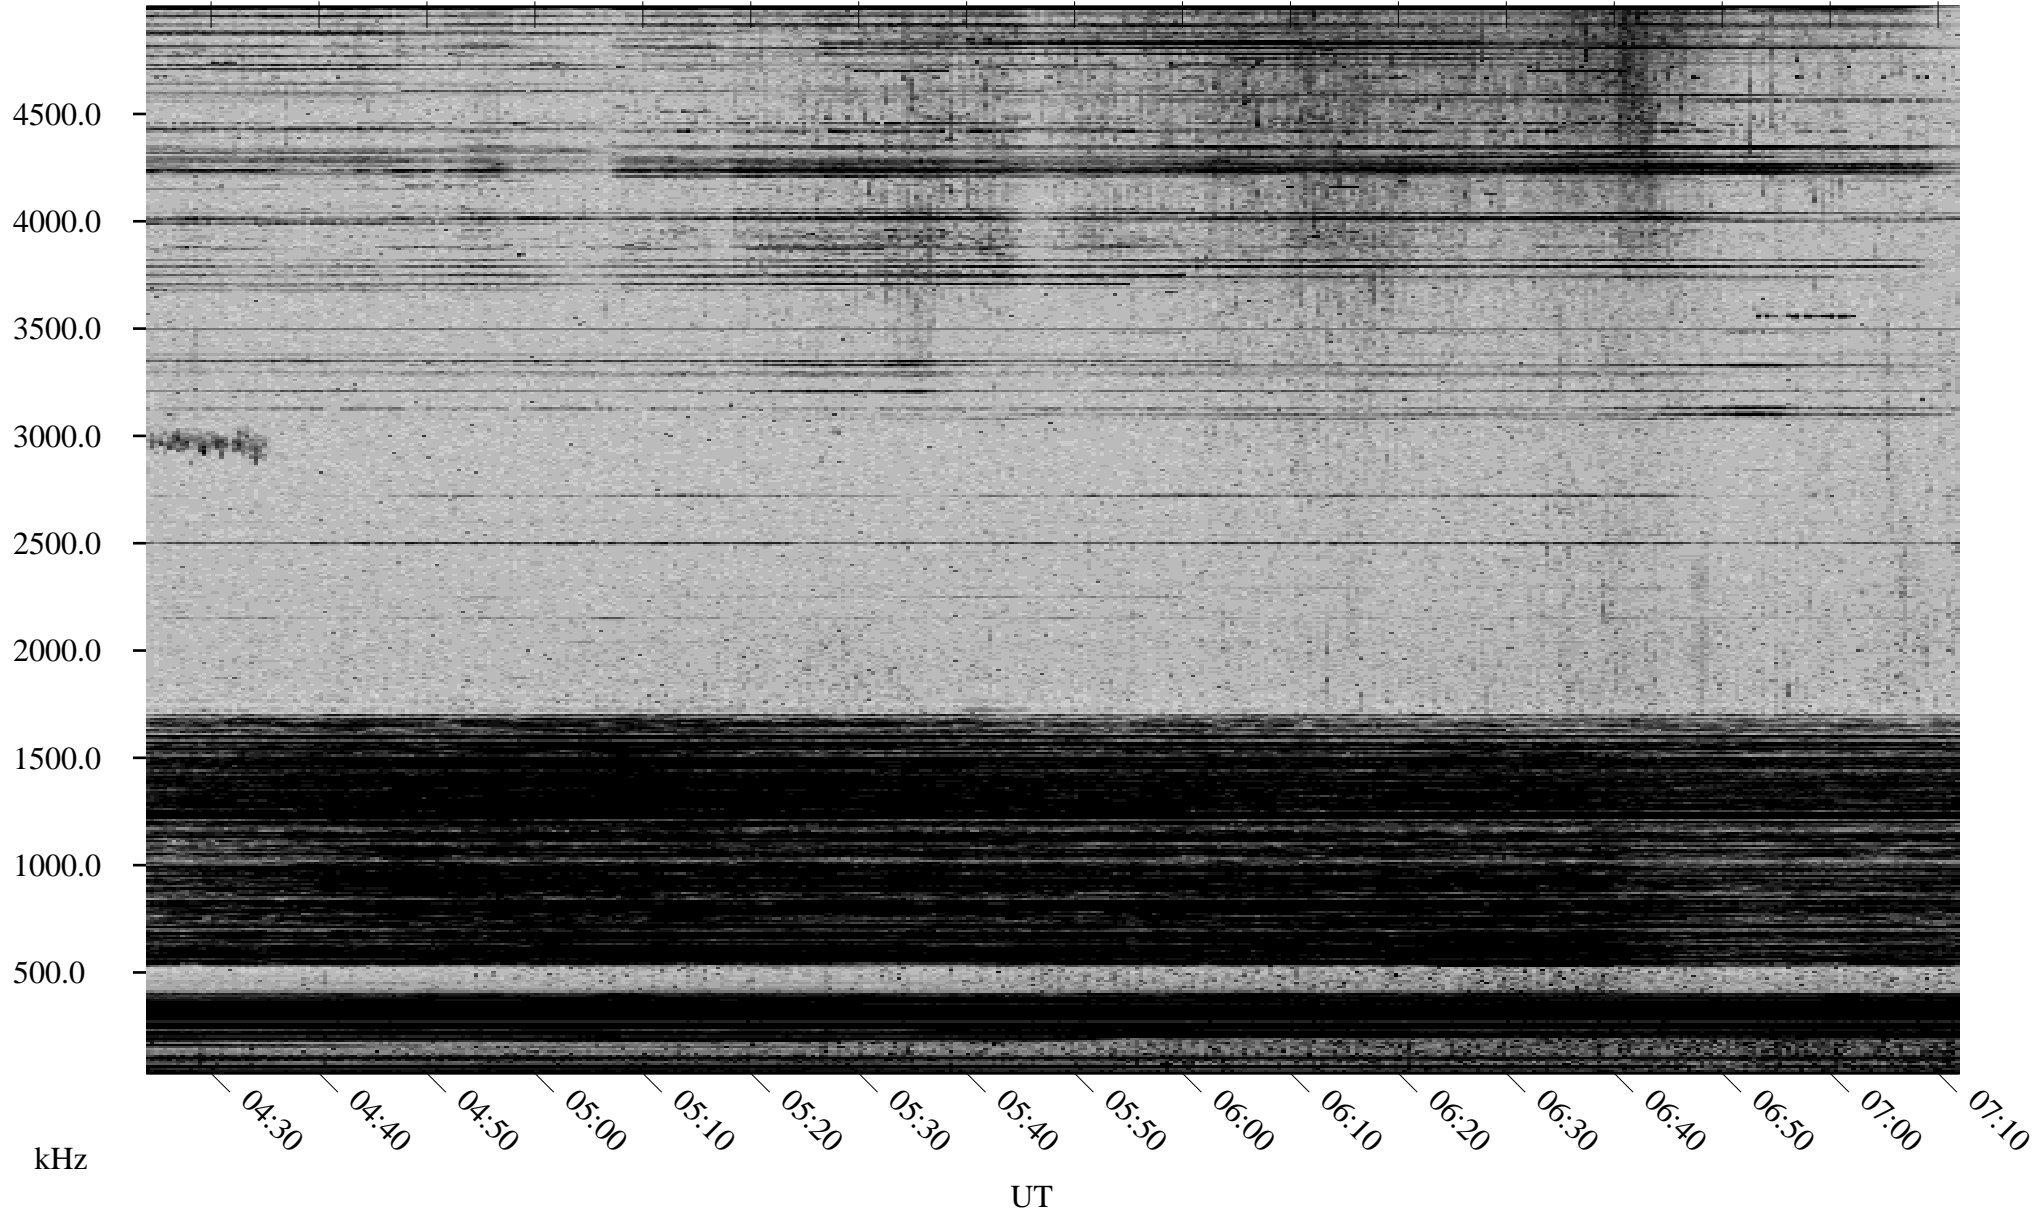

04/15/2002 Churchill, Manitoba

Linear Scale Black = 161 White = 15

ch02105l.r00m max_12

Page 1

04/15/2002 Churchill, Manitoba

Linear Scale Black = 161 White = 15

ch021051.r00m max_12

Page 2

04/16/2002 Churchill, Manitoba

Linear Scale Black = 161 White = 15

ch021051.r00m max_12

Page 3

04/16/2002 Churchill, Manitoba

Linear Scale Black = 161 White = 15

ch021051.r00m max_12

Page 4

04/16/2002 Churchill, Manitoba

Linear Scale Black = 161 White = 15

ch021051.r00m max_12

Page 5

04/16/2002 Churchill, Manitoba

Linear Scale Black = 161 White = 15

ch021051.r00m max_12

Page 6

04/16/2002 Churchill, Manitoba

Linear Scale Black = 161 White = 15

ch021051.r00m max_12

Page 7

04/16/2002 Churchill, Manitoba

Linear Scale Black = 161 White = 15

ch021051.r00m max_12