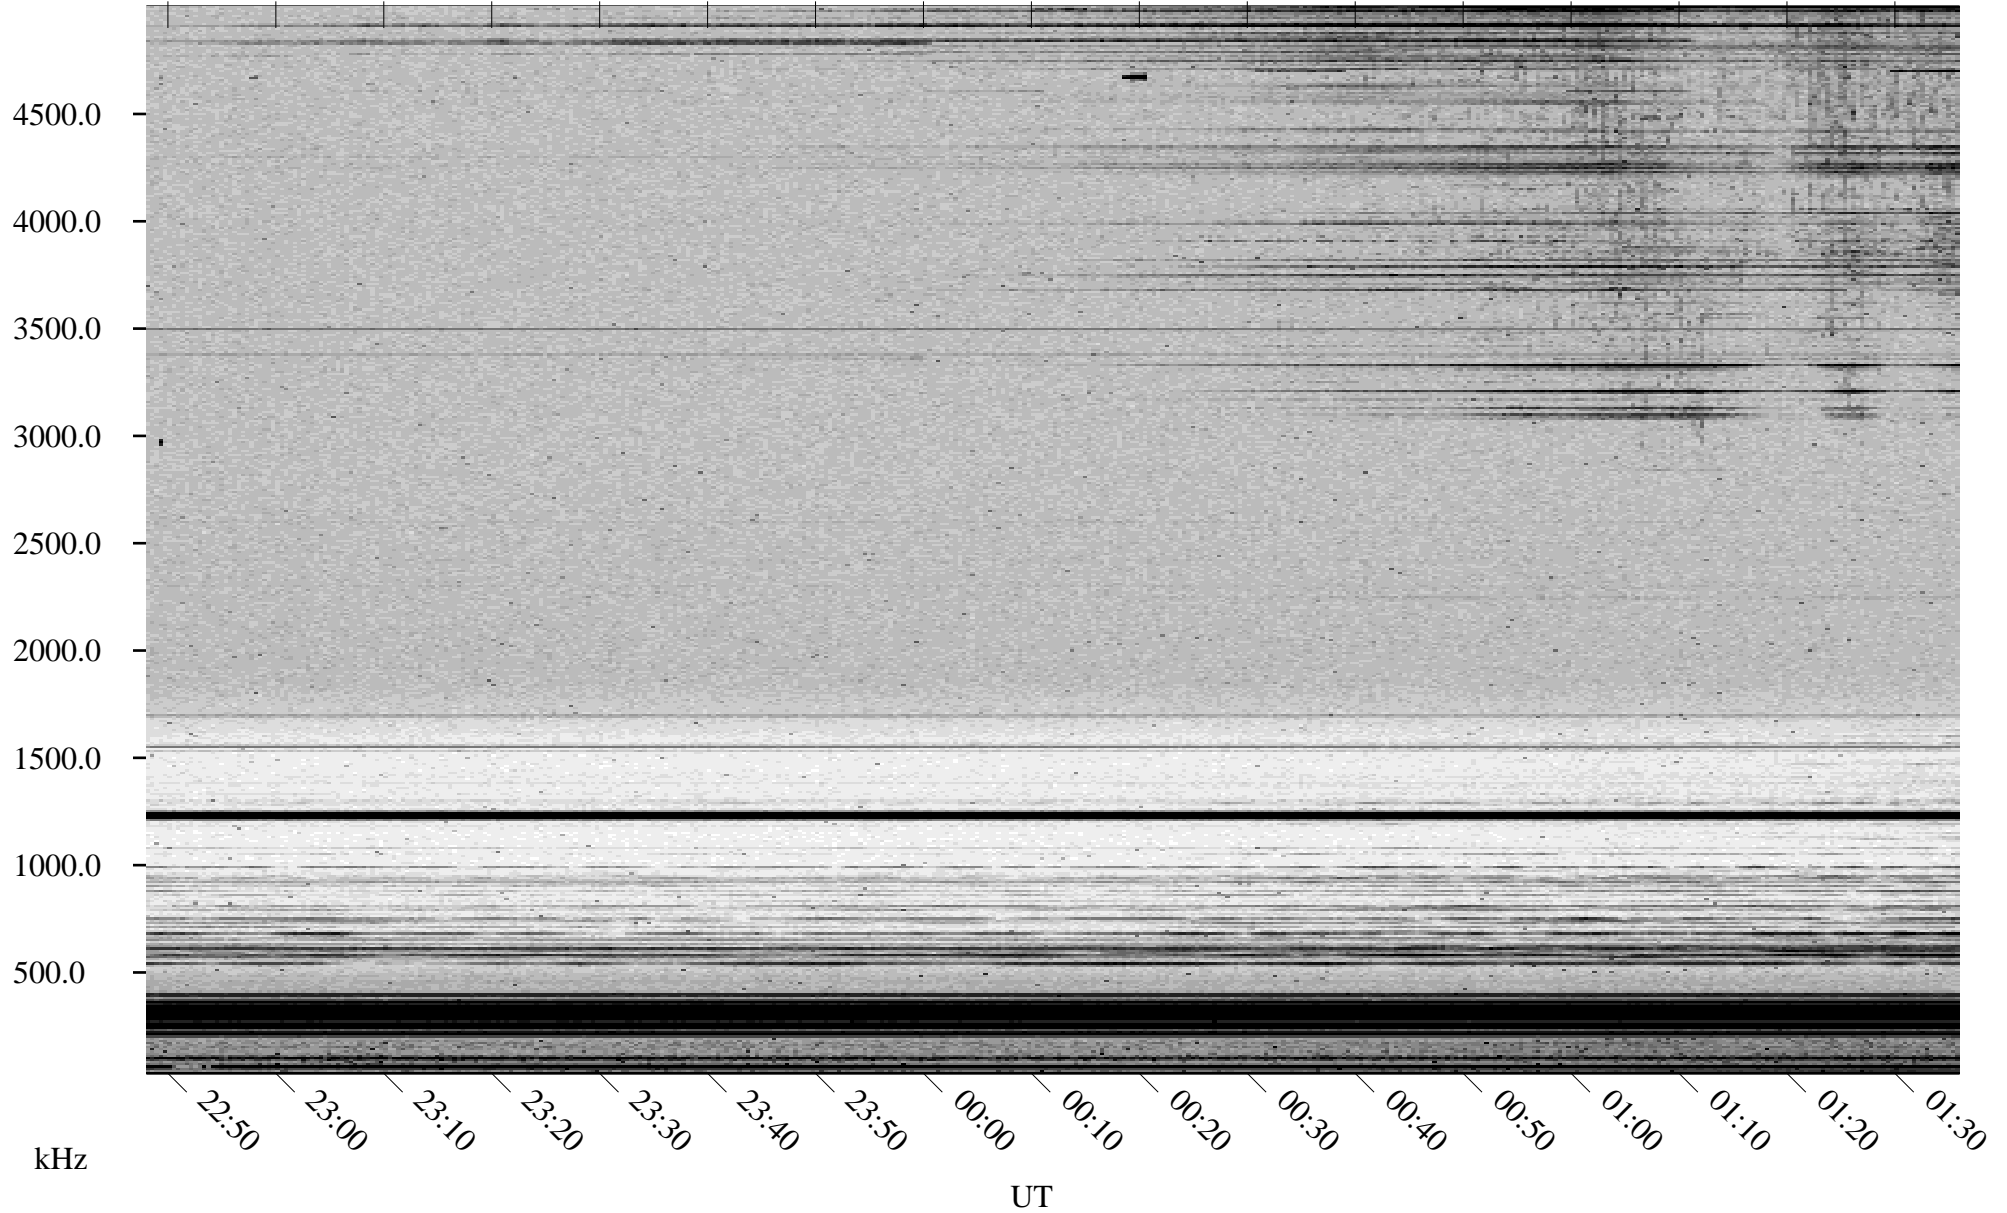

04/15/2002 Churchill, Manitoba

Linear Scale Black = 161 White = 15

ch02105l.r00m max_12

Page 1

04/15/2002 Churchill, Manitoba

Linear Scale Black = 161 White = 15

ch021051.r00m max_12

Page 2

04/16/2002 Churchill, Manitoba

Linear Scale Black = 161 White = 15

ch021051.r00m max_12

Page 3

04/16/2002 Churchill, Manitoba

Linear Scale Black = 161 White = 15

ch021051.r00m max_12

Page 4

04/16/2002 Churchill, Manitoba

Linear Scale Black = 161 White = 15

ch021051.r00m max_12

Page 5

04/16/2002 Churchill, Manitoba

Linear Scale Black = 161 White = 15

ch021051.r00m max_12

Page 6

04/16/2002 Churchill, Manitoba

Linear Scale Black = 161 White = 15

ch021051.r00m max_12

Page 7

04/16/2002 Churchill, Manitoba

Linear Scale Black = 161 White = 15

ch021051.r00m max_12