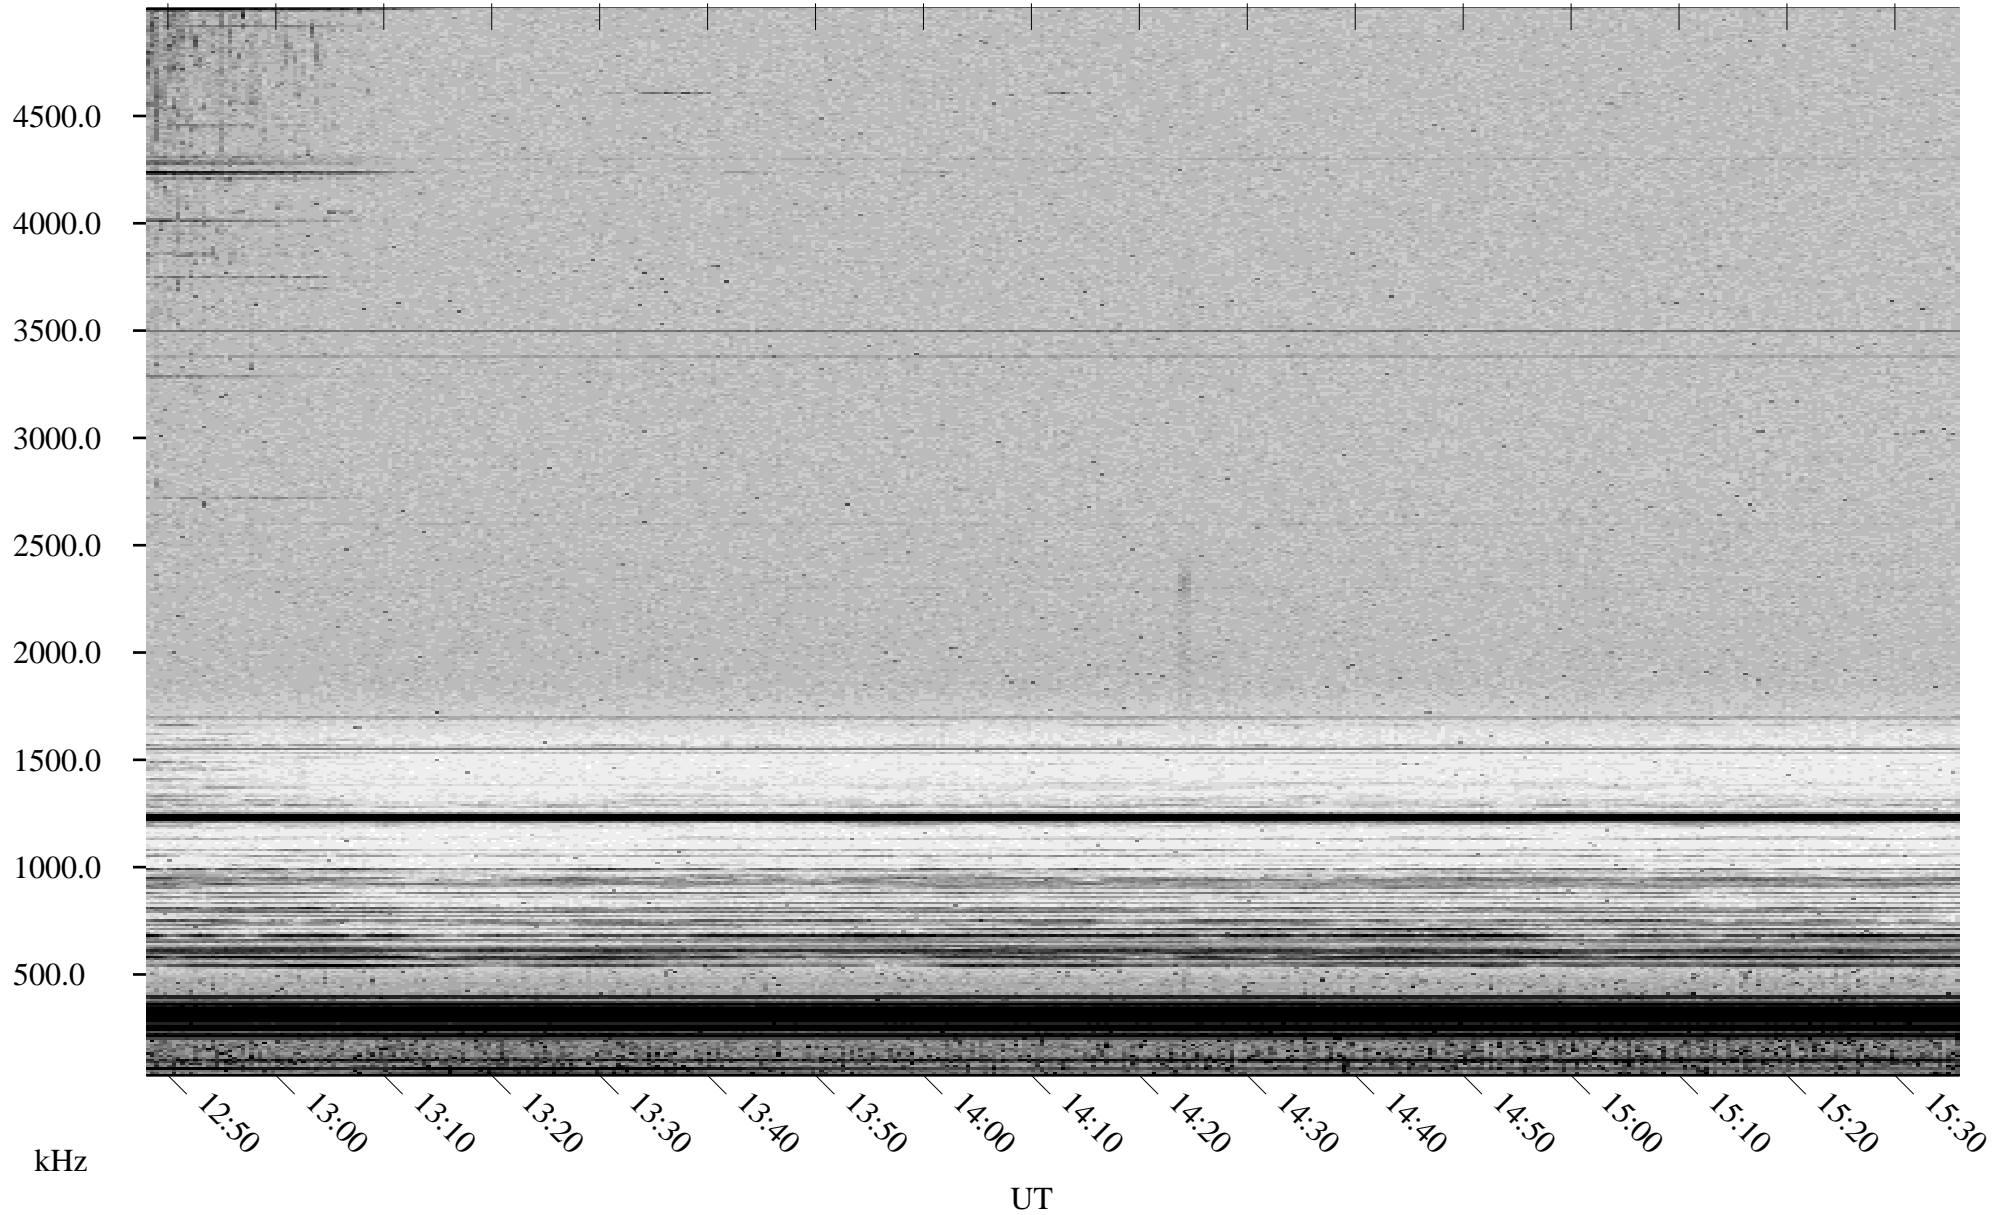

04/15/2002 Churchill, Manitoba

Linear Scale Black = 161 White = 15

ch02105l.r00m max_12

Page 1

04/15/2002 Churchill, Manitoba

Linear Scale Black = 161 White = 15

ch021051.r00m max_12

Page 2

04/16/2002 Churchill, Manitoba

Linear Scale Black = 161 White = 15

ch021051.r00m max_12

Page 3

04/16/2002 Churchill, Manitoba

Linear Scale Black = 161 White = 15

ch021051.r00m max_12

Page 4

04/16/2002 Churchill, Manitoba

Linear Scale Black = 161 White = 15

ch021051.r00m max_12

Page 5

04/16/2002 Churchill, Manitoba

Linear Scale Black = 161 White = 15

ch021051.r00m max_12

Page 6

04/16/2002 Churchill, Manitoba

Linear Scale Black = 161 White = 15

ch021051.r00m max_12

Page 7

04/16/2002 Churchill, Manitoba

Linear Scale Black = 161 White = 15

ch021051.r00m max_12