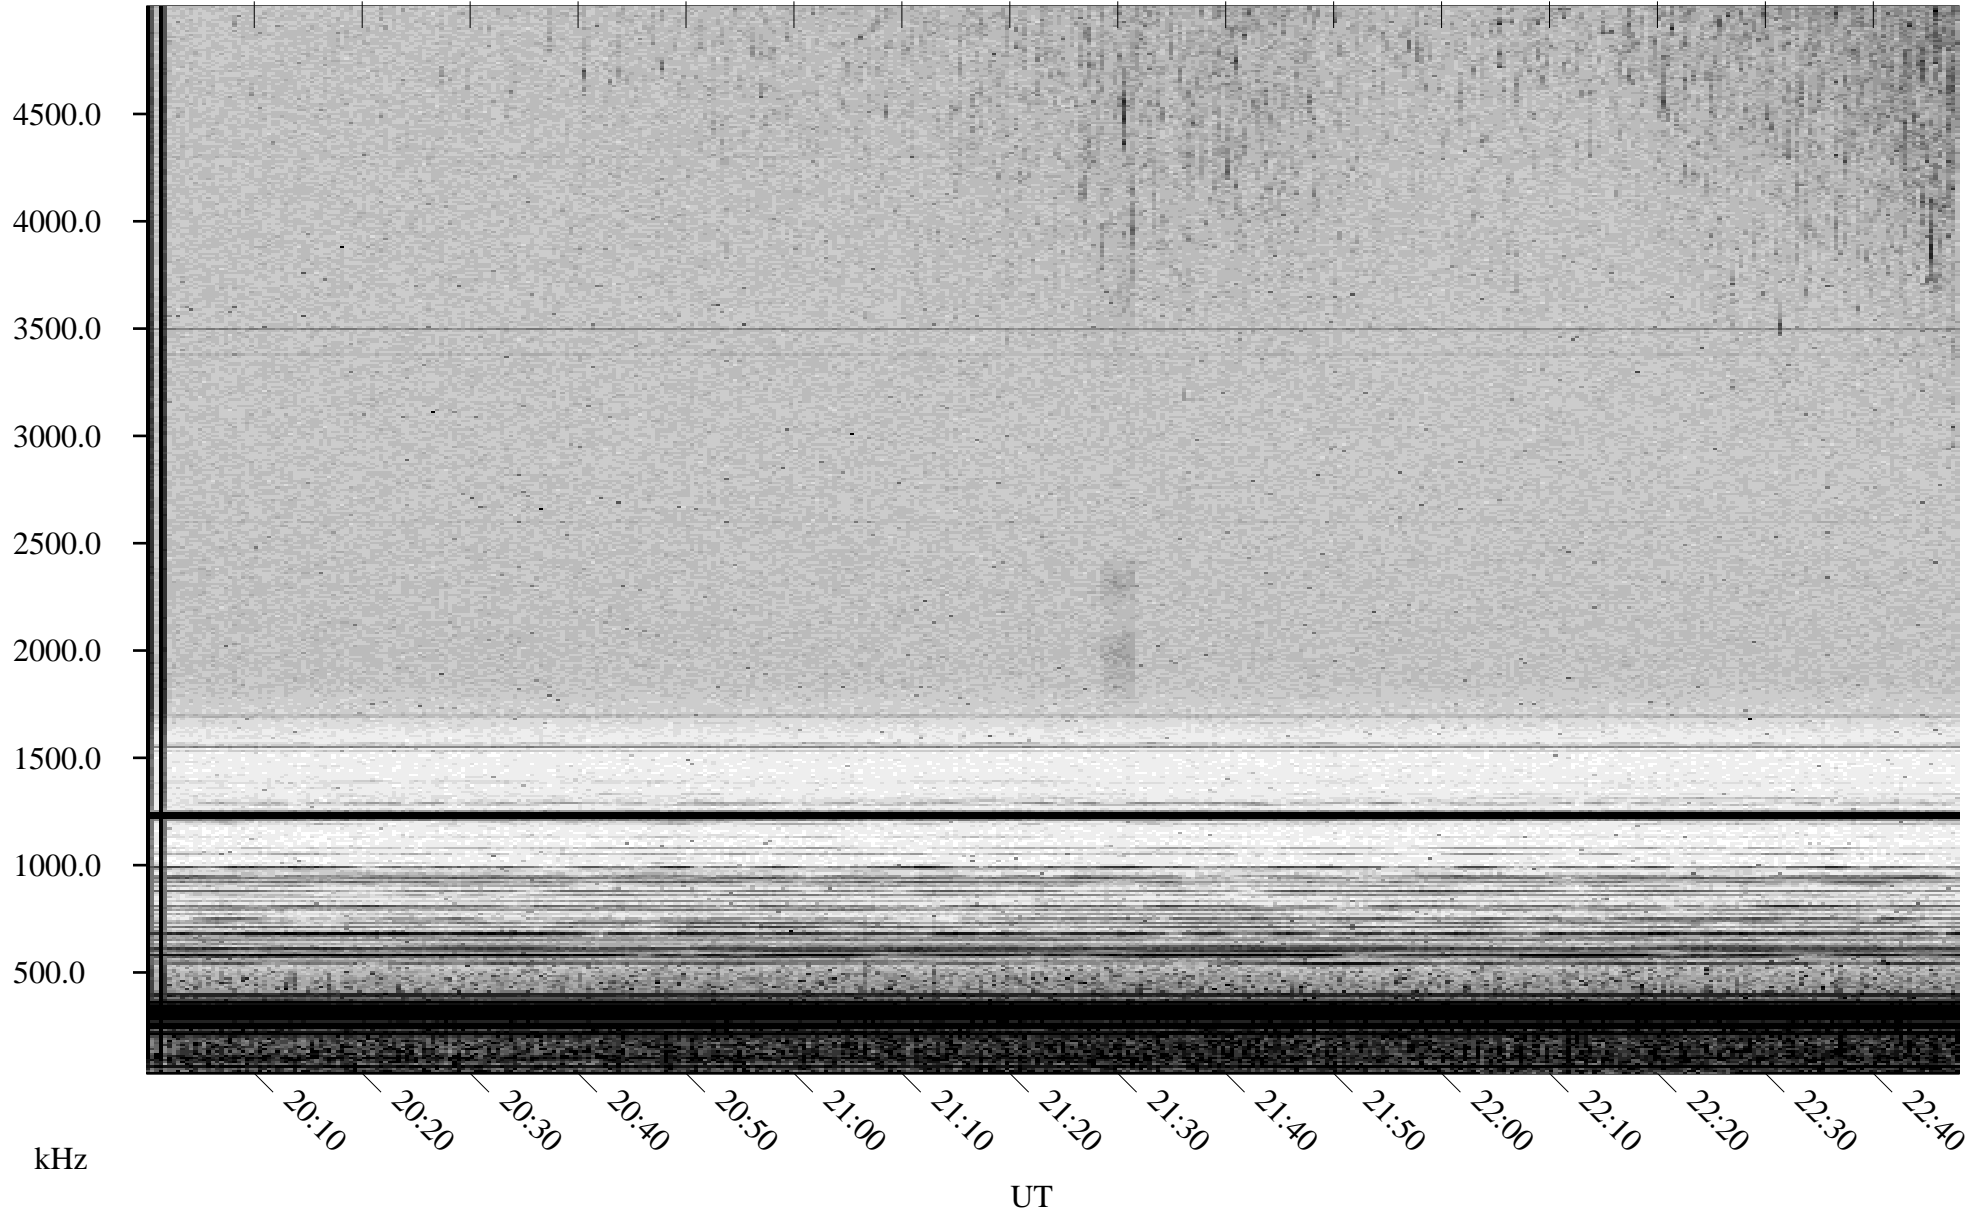

# 04/16/2002 Churchill, Manitoba

Linear Scale    Black = 161    White = 15

ch02106l.r00m max\_12

Page 1

# 04/16/2002 Churchill, Manitoba

Linear Scale    Black = 161    White = 15

ch02106l.r00m max\_12

Page 2

# 04/17/2002 Churchill, Manitoba

Linear Scale    Black = 161    White = 15

ch02106l.r00m max\_12

Page 3

# 04/17/2002 Churchill, Manitoba

Linear Scale    Black = 161    White = 15

ch02106l.r00m max\_12

Page 4