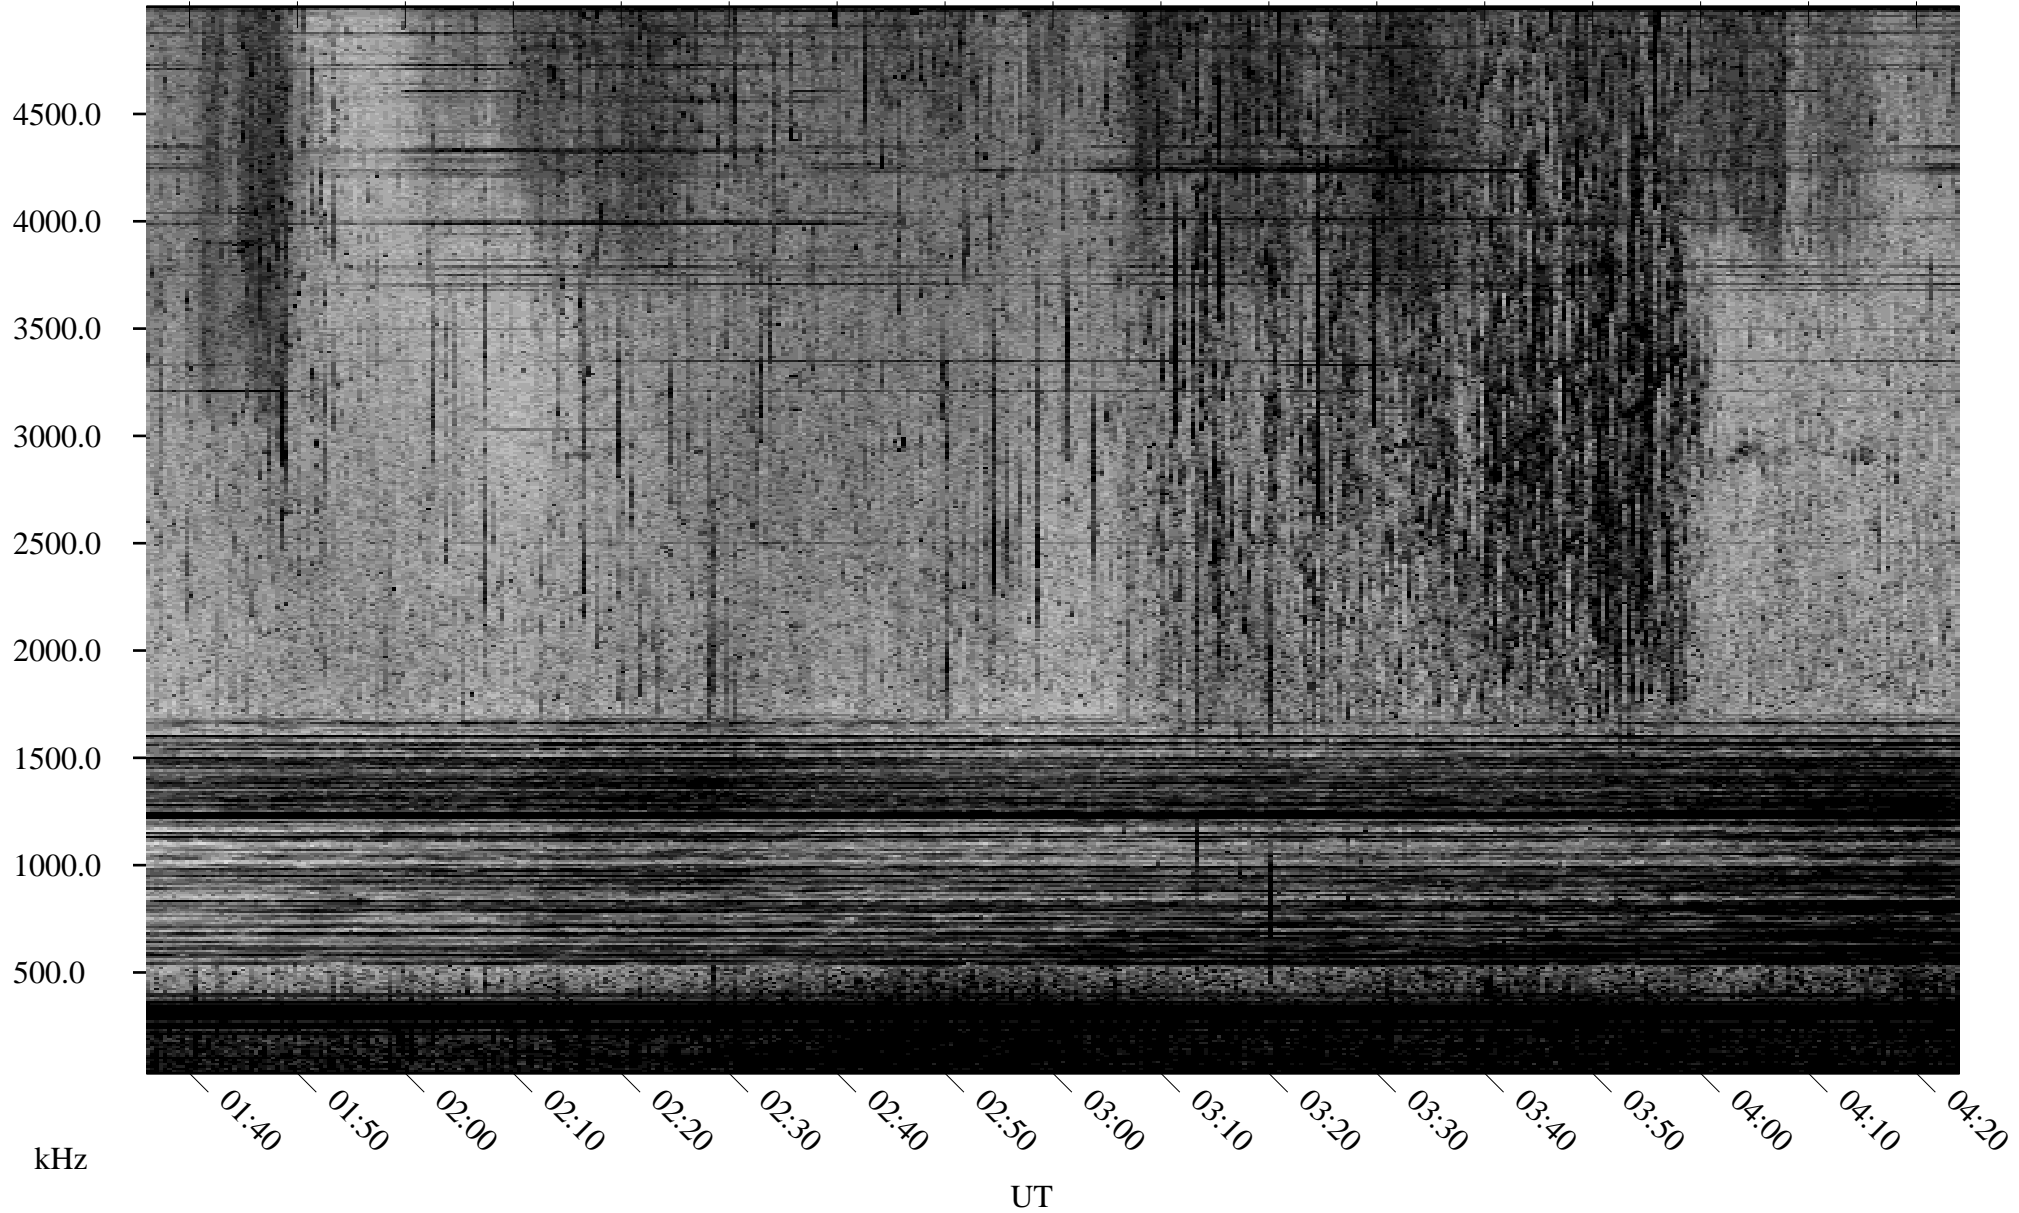

# 04/16/2002 Churchill, Manitoba

Linear Scale    Black = 161    White = 15

ch02106l.r00m max\_12

Page 1

# 04/16/2002 Churchill, Manitoba

Linear Scale    Black = 161    White = 15

ch02106l.r00m max\_12

Page 2

# 04/17/2002 Churchill, Manitoba

Linear Scale    Black = 161    White = 15

ch02106l.r00m max\_12

Page 3

# 04/17/2002 Churchill, Manitoba

Linear Scale    Black = 161    White = 15

ch02106l.r00m max\_12

Page 4