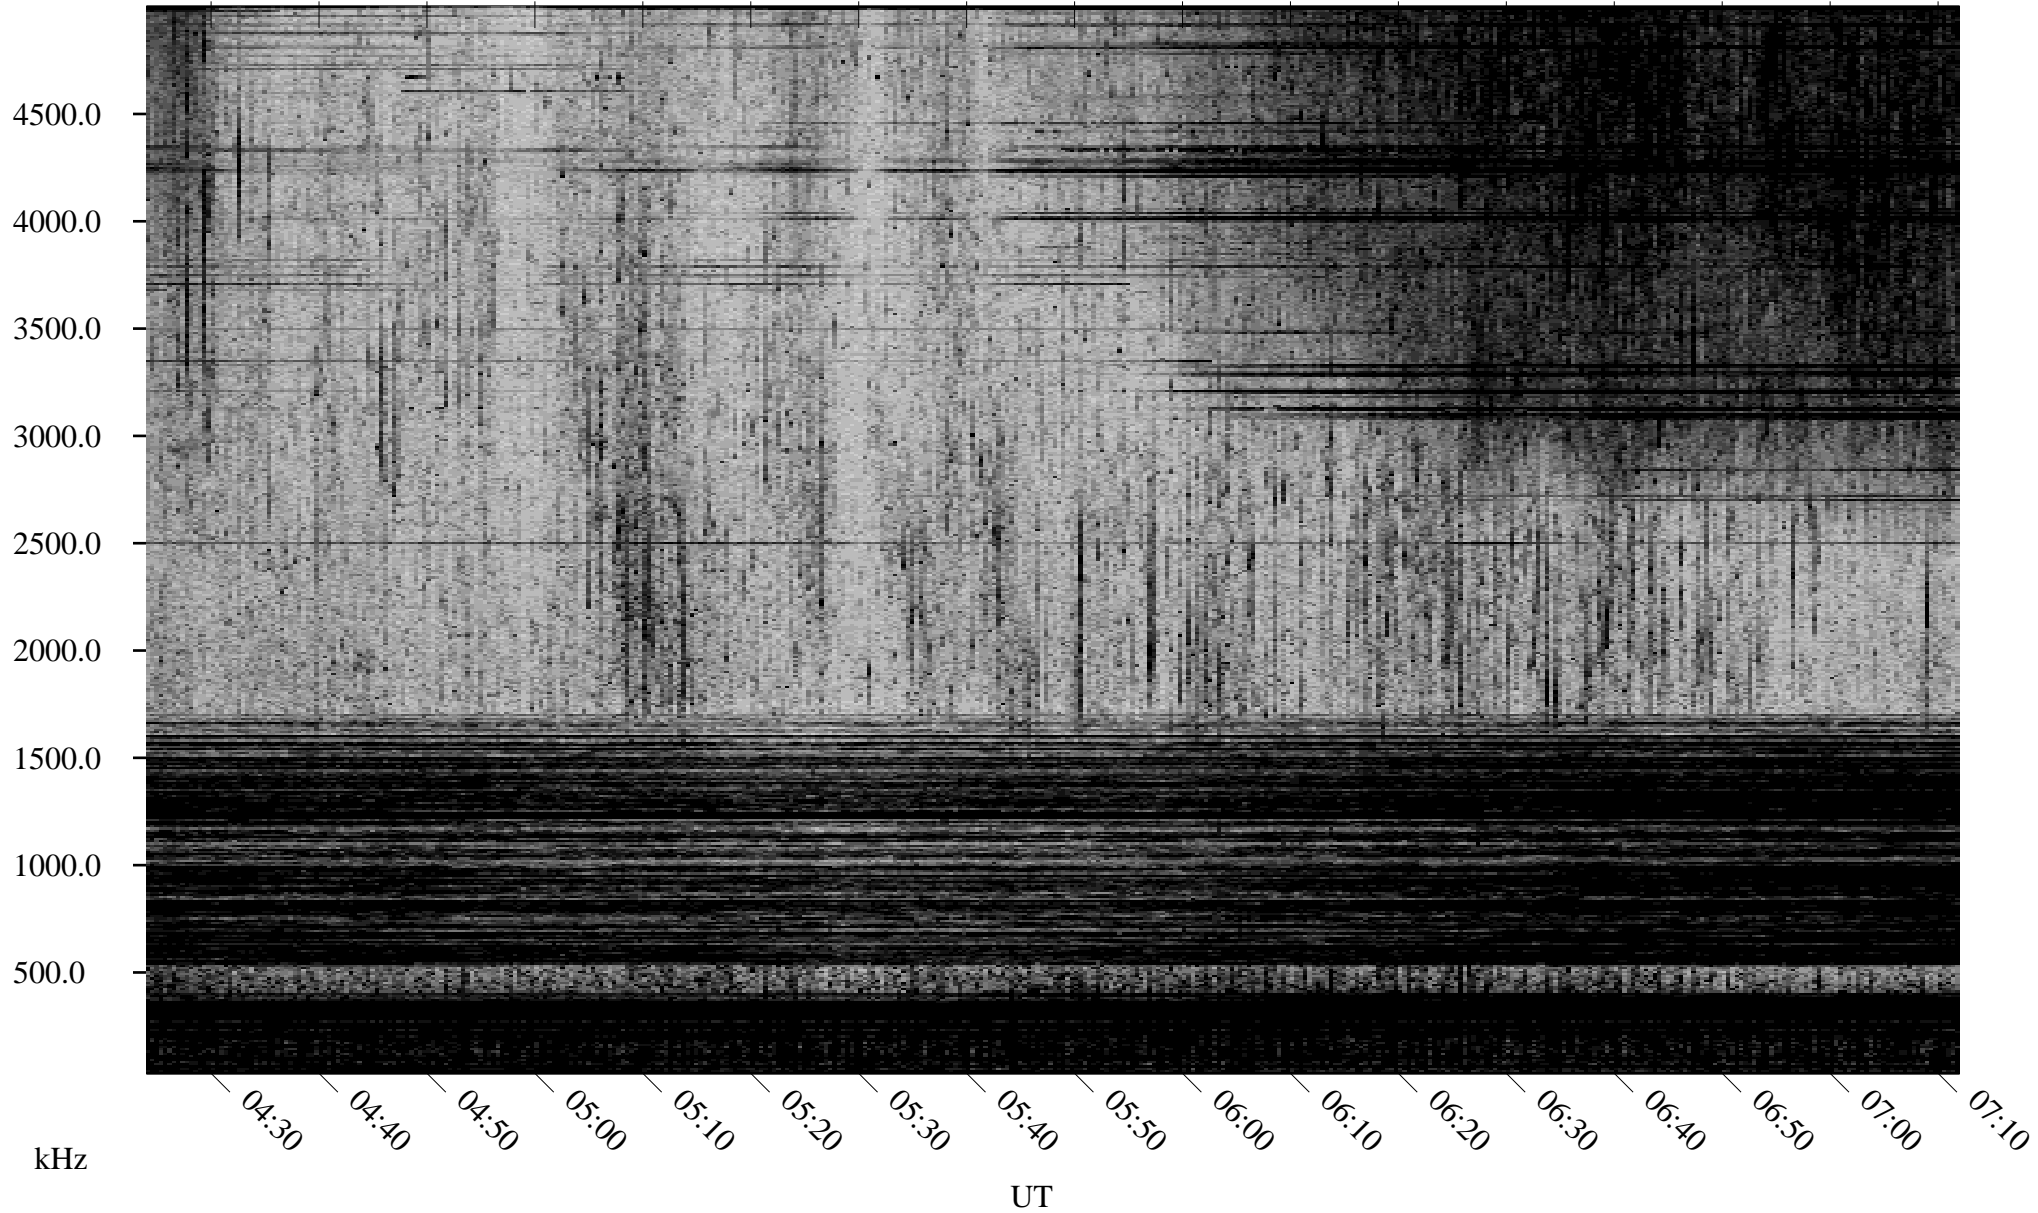

# 04/16/2002 Churchill, Manitoba

Linear Scale    Black = 161    White = 15

ch02106l.r00m max\_12

Page 1

# 04/16/2002 Churchill, Manitoba

Linear Scale    Black = 161    White = 15

ch02106l.r00m max\_12

Page 2

# 04/17/2002 Churchill, Manitoba

Linear Scale    Black = 161    White = 15

ch02106l.r00m max\_12

Page 3

# 04/17/2002 Churchill, Manitoba

Linear Scale    Black = 161    White = 15

ch02106l.r00m max\_12

Page 4