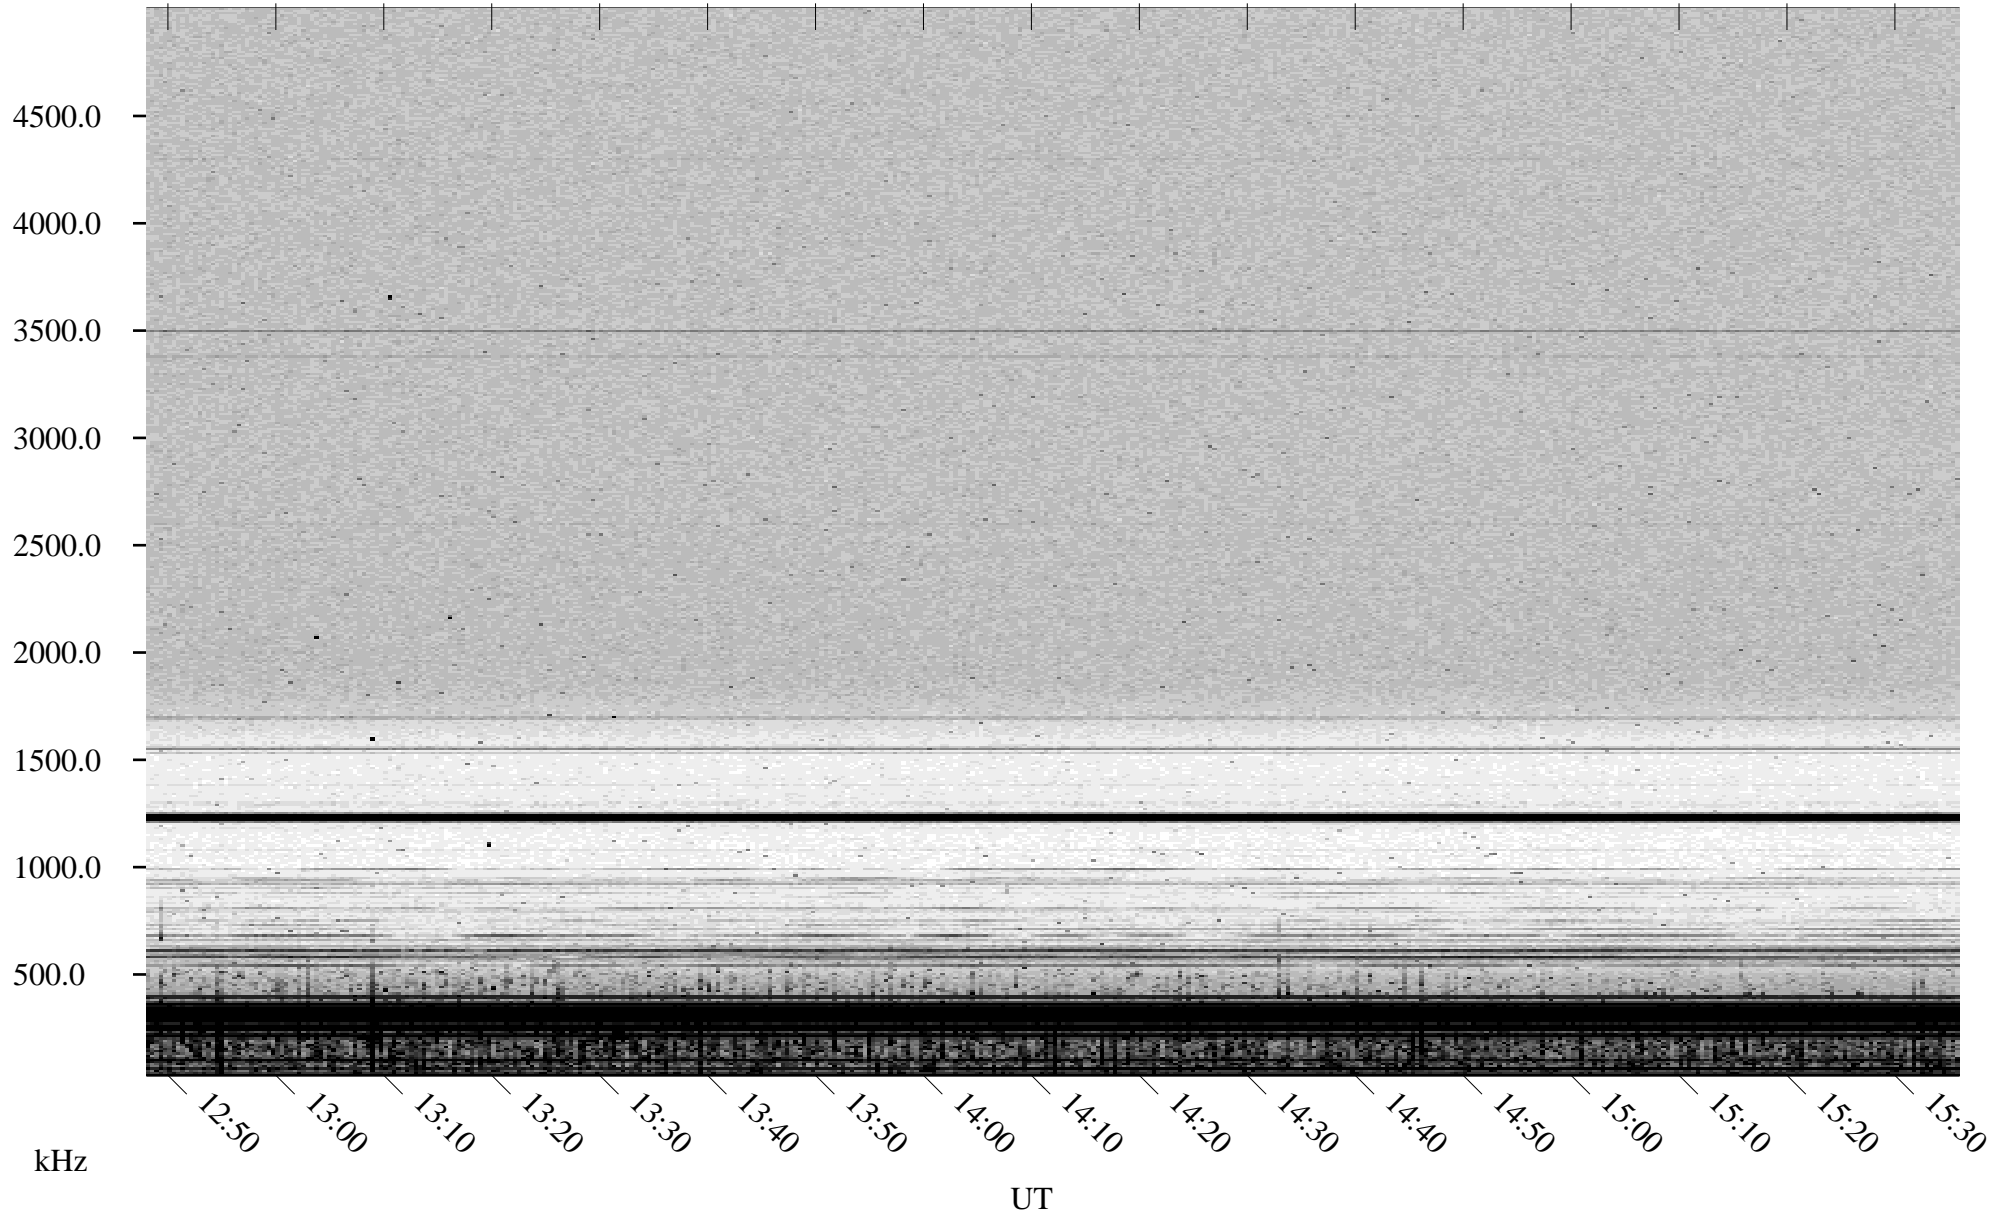

# 04/17/2002 Churchill, Manitoba

Linear Scale    Black = 161    White = 15

ch02106l.r00m max\_12

Page 5

# 04/17/2002 Churchill, Manitoba

Linear Scale    Black = 161    White = 15

ch02106l.r00m max\_12

Page 6

# 04/17/2002 Churchill, Manitoba

Linear Scale    Black = 161    White = 15

ch02106l.r00m max\_12

Page 7

# 04/17/2002 Churchill, Manitoba

Linear Scale    Black = 161    White = 15

ch02106l.r00m max\_12