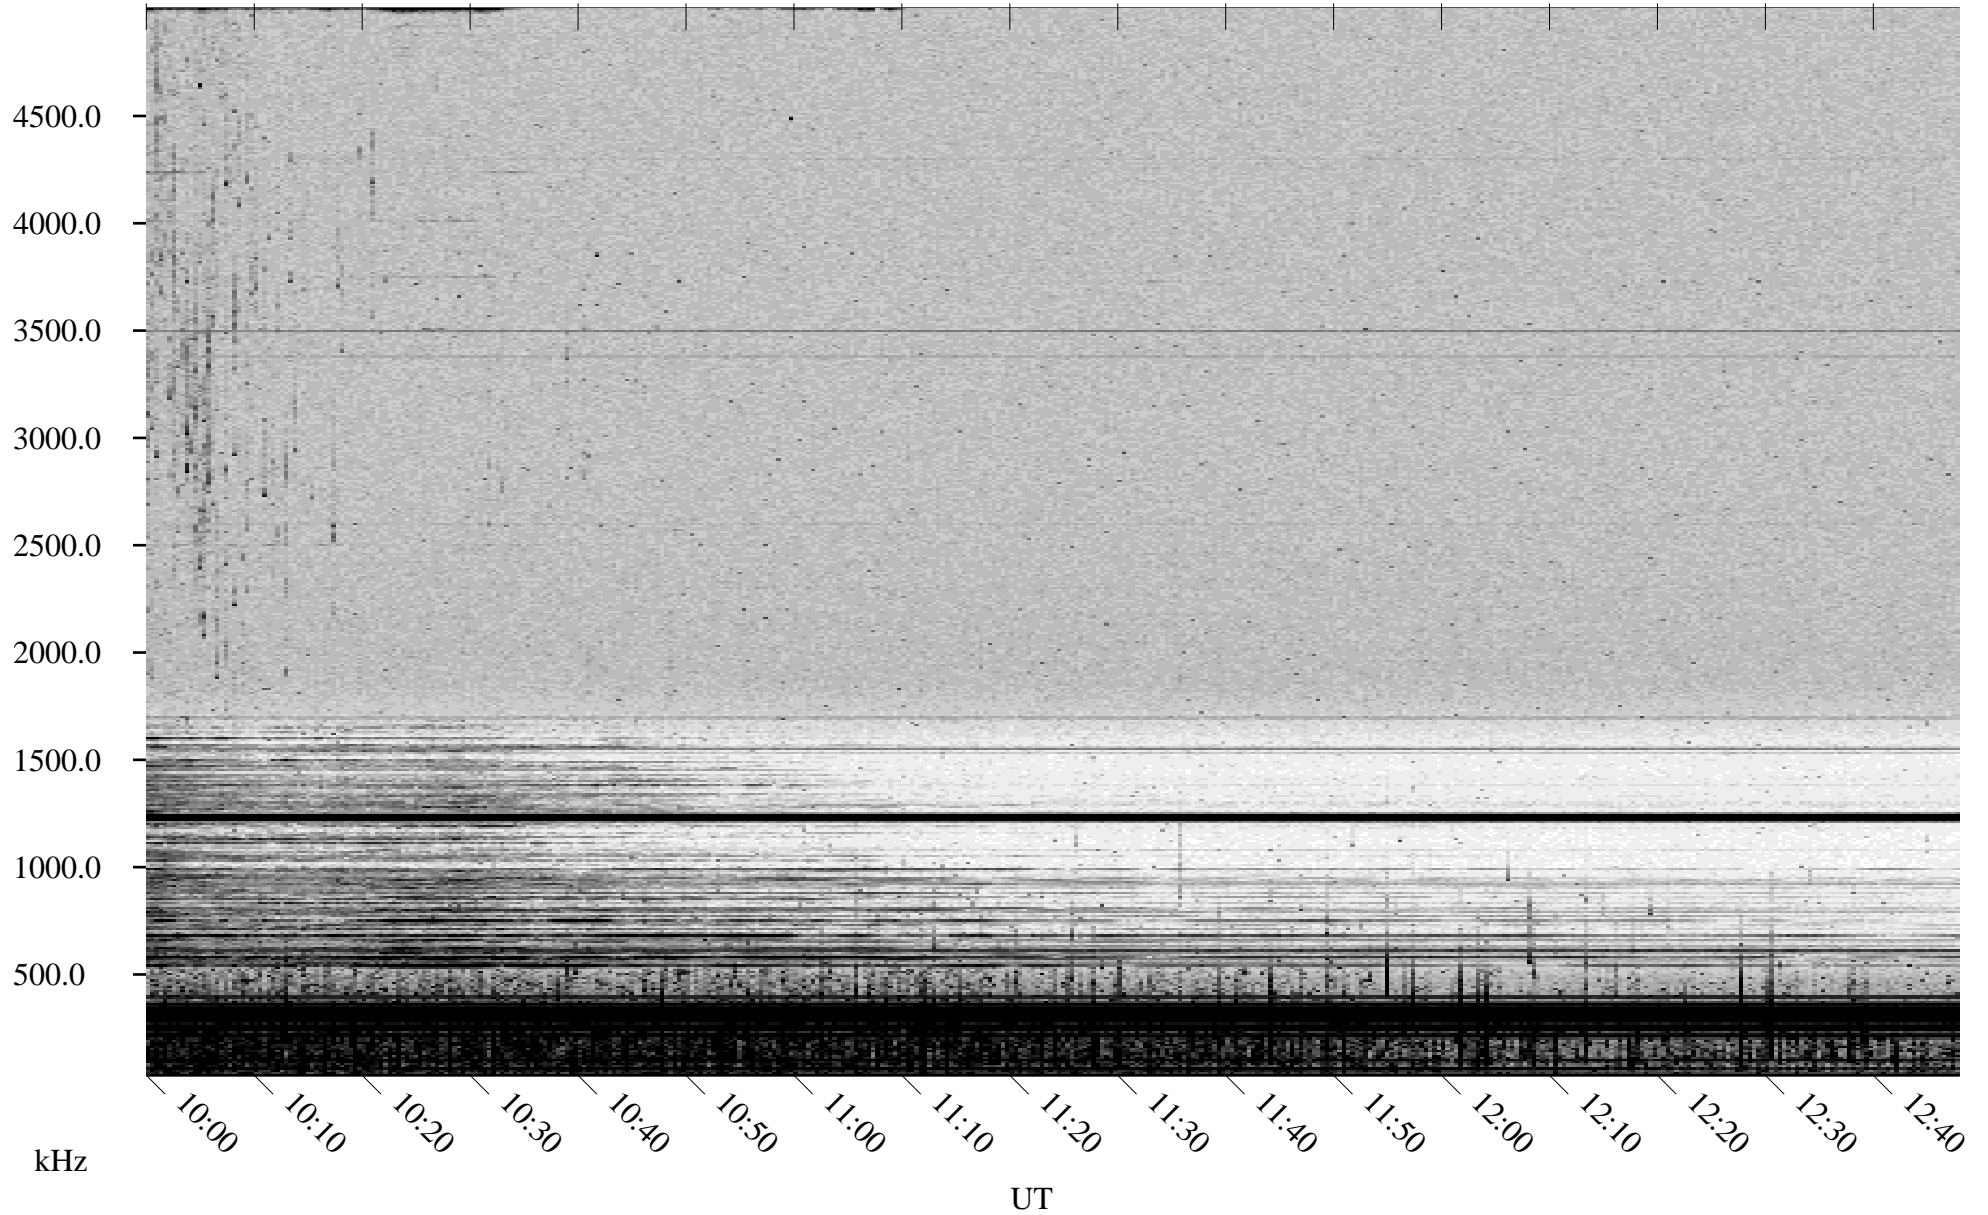

# 04/17/2002 Churchill, Manitoba

Linear Scale    Black = 161    White = 15

ch02106l.r00m max\_12

Page 5

# 04/17/2002 Churchill, Manitoba

Linear Scale    Black = 161    White = 15

ch02106l.r00m max\_12

Page 6

# 04/17/2002 Churchill, Manitoba

Linear Scale    Black = 161    White = 15

ch02106l.r00m max\_12

Page 7

# 04/17/2002 Churchill, Manitoba

Linear Scale    Black = 161    White = 15

ch02106l.r00m max\_12