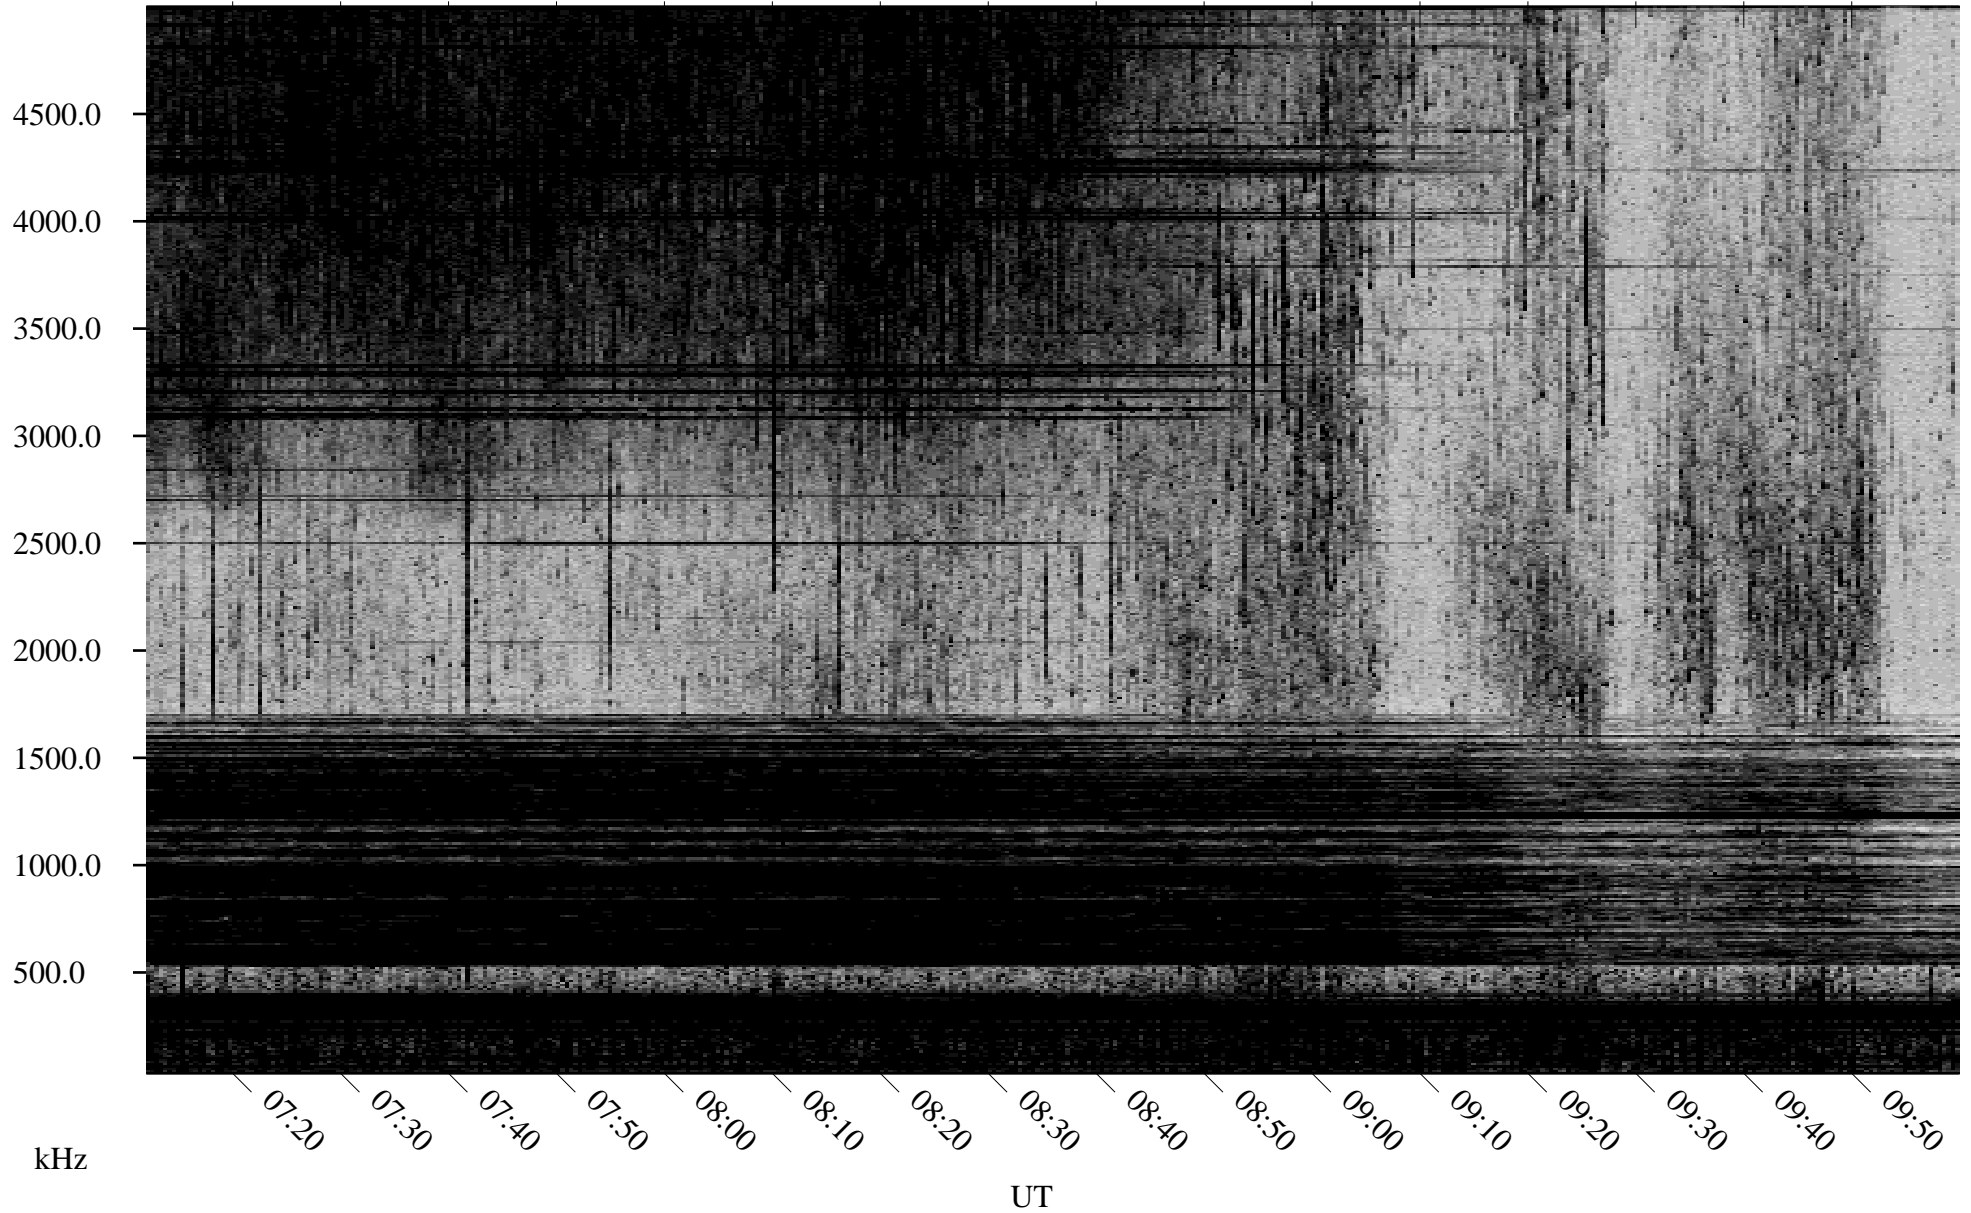

# 04/16/2002 Churchill, Manitoba

Linear Scale    Black = 161    White = 15

ch02106l.r00m max\_12

Page 1

# 04/17/2002 Churchill, Manitoba

Linear Scale    Black = 161    White = 15

ch02106l.r00m max\_12

Page 4

# 04/17/2002 Churchill, Manitoba

Linear Scale    Black = 161    White = 15

ch02106l.r00m max\_12

Page 5