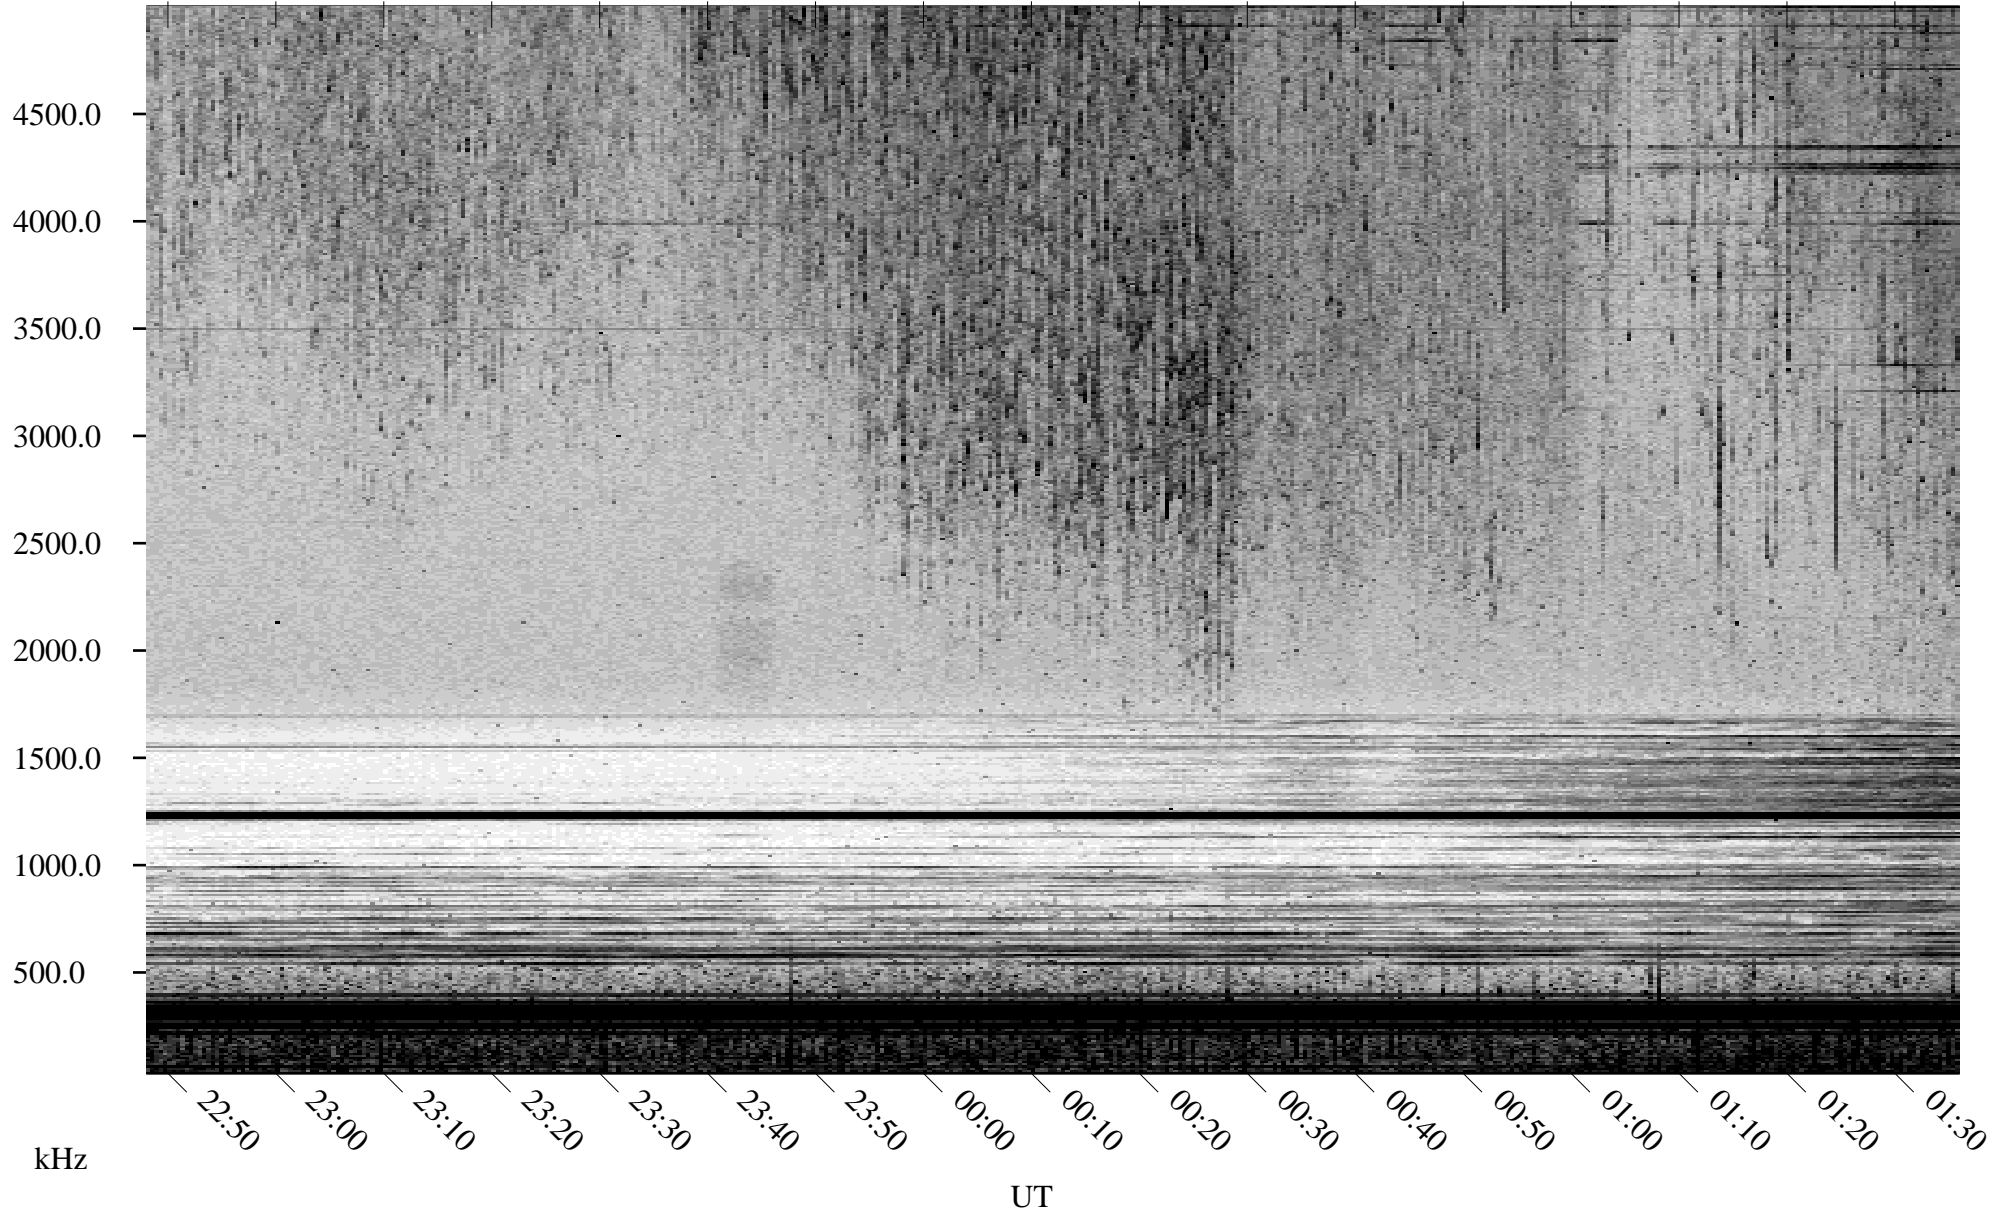

# 04/16/2002 Churchill, Manitoba

Linear Scale    Black = 161    White = 15

ch02106l.r00m max\_12

Page 1

# 04/16/2002 Churchill, Manitoba

Linear Scale    Black = 161    White = 15

ch02106l.r00m max\_12

Page 2

# 04/17/2002 Churchill, Manitoba

Linear Scale    Black = 161    White = 15

ch02106l.r00m max\_12

Page 3

# 04/17/2002 Churchill, Manitoba

Linear Scale    Black = 161    White = 15

ch02106l.r00m max\_12

Page 4