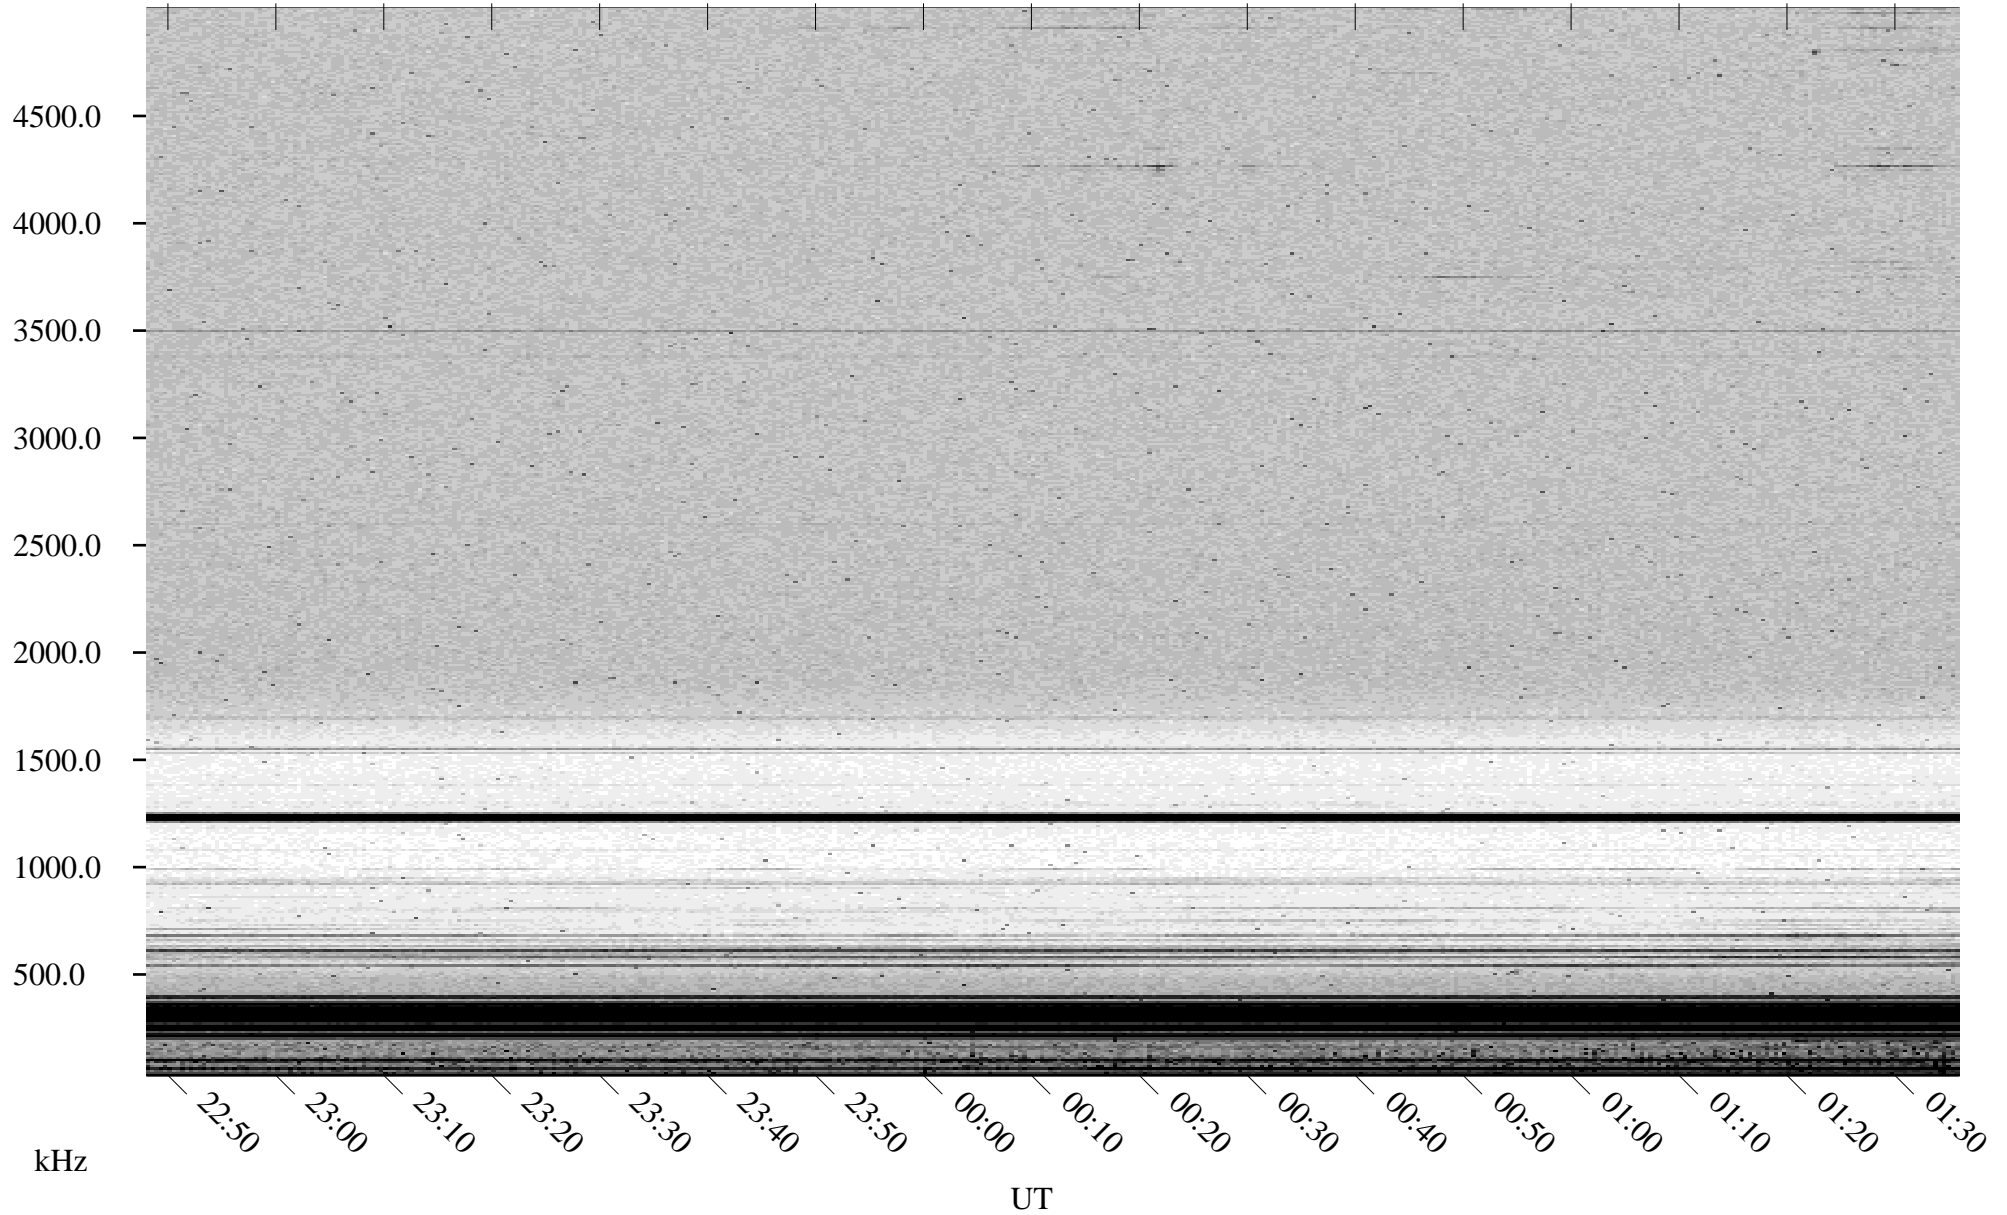

# 04/17/2002 Churchill, Manitoba

Linear Scale    Black = 161    White = 15

ch02107l.r00m max\_12

Page 1

# 04/17/2002 Churchill, Manitoba

Linear Scale    Black = 161    White = 15

ch021071.r00m max\_12

Page 2

# 04/18/2002 Churchill, Manitoba

Linear Scale    Black = 161    White = 15

ch021071.r00m max\_12

Page 3

# 04/18/2002 Churchill, Manitoba

Linear Scale    Black = 161    White = 15

ch02107l.r00m max\_12

Page 4