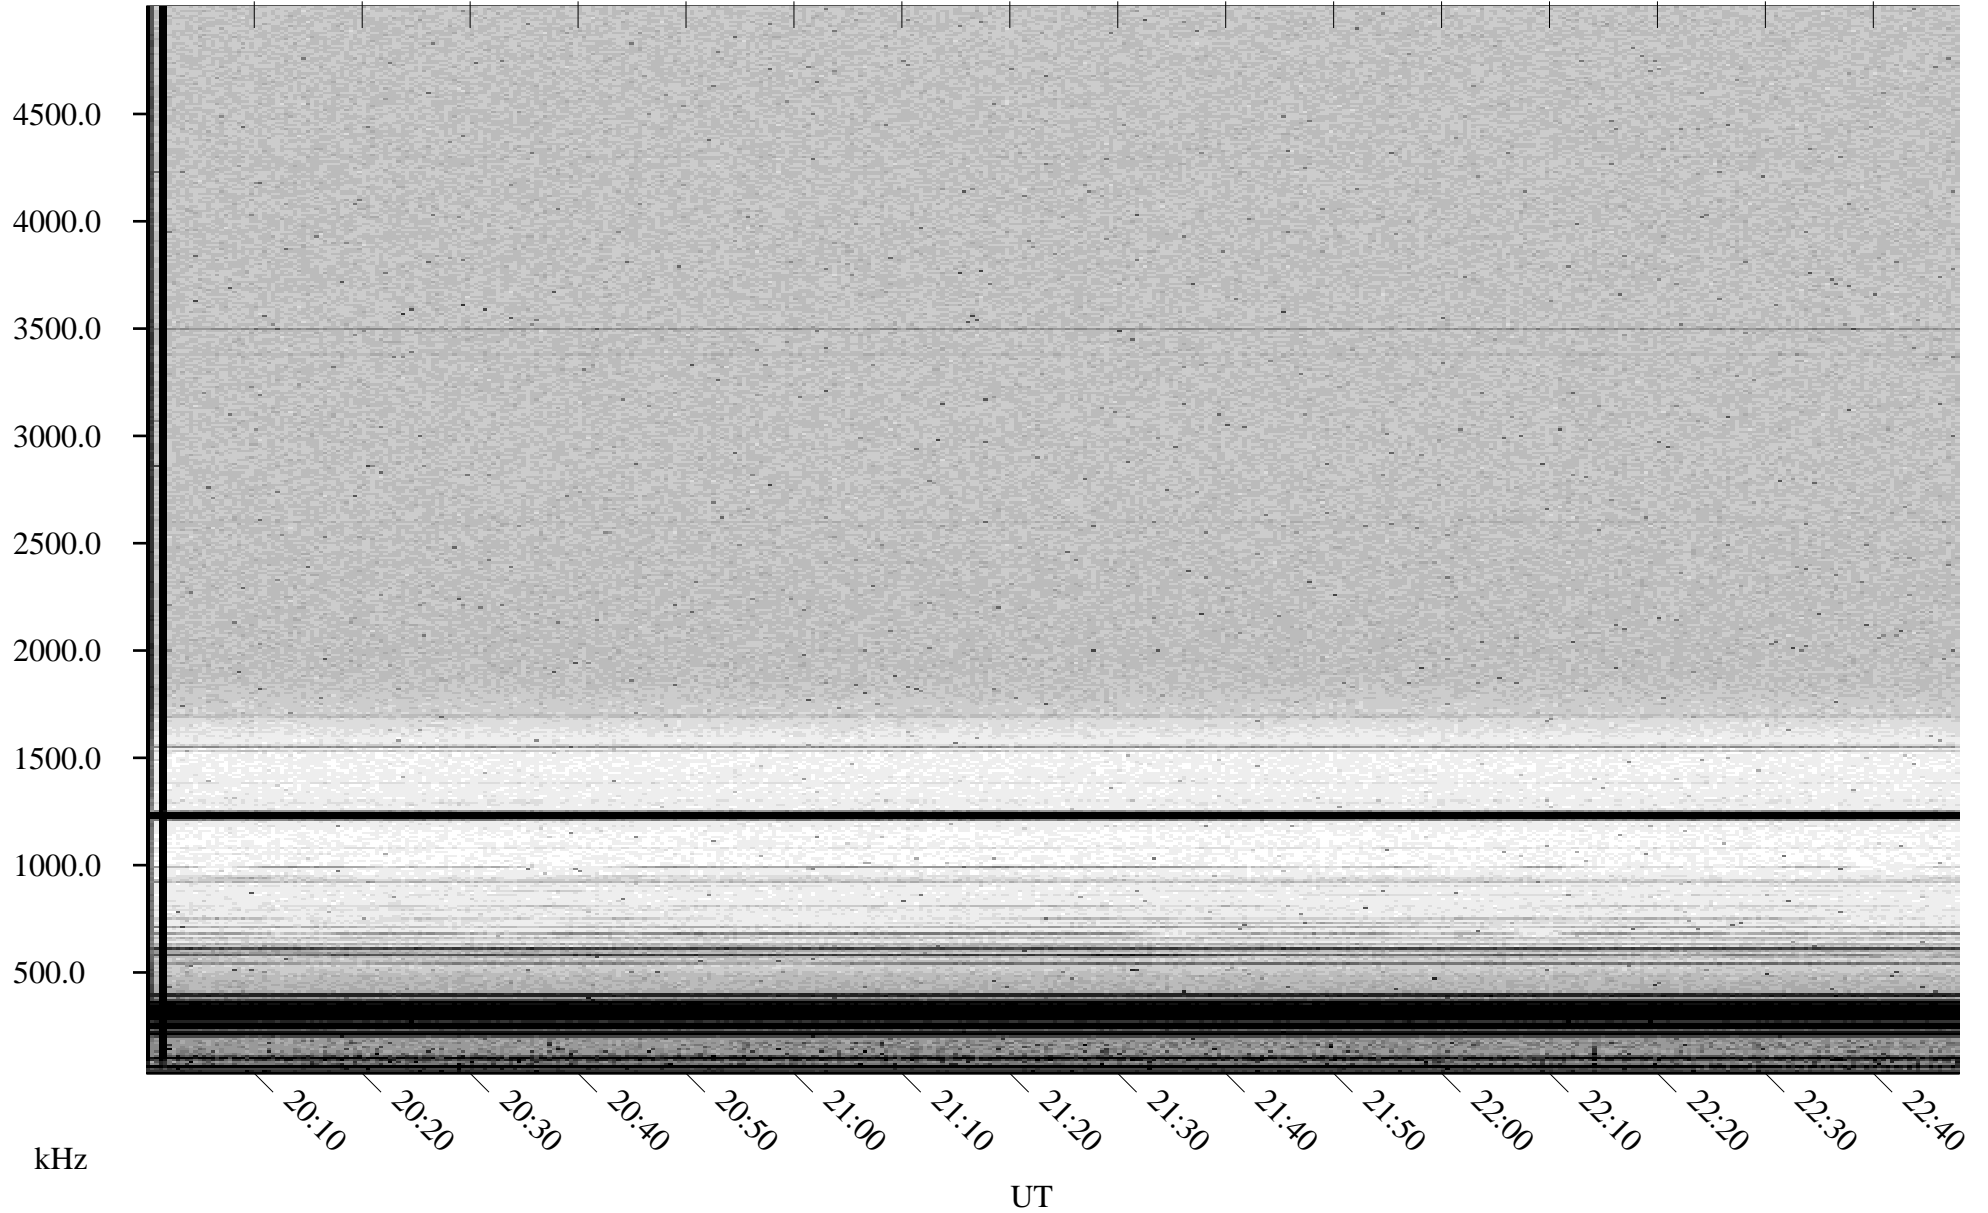

# 04/17/2002 Churchill, Manitoba

Linear Scale    Black = 161    White = 15

ch02107l.r00m max\_12

Page 1

# 04/17/2002 Churchill, Manitoba

Linear Scale    Black = 161    White = 15

ch021071.r00m max\_12

Page 2

# 04/18/2002 Churchill, Manitoba

Linear Scale    Black = 161    White = 15

ch021071.r00m max\_12

Page 3

# 04/18/2002 Churchill, Manitoba

Linear Scale    Black = 161    White = 15

ch02107l.r00m max\_12

Page 4