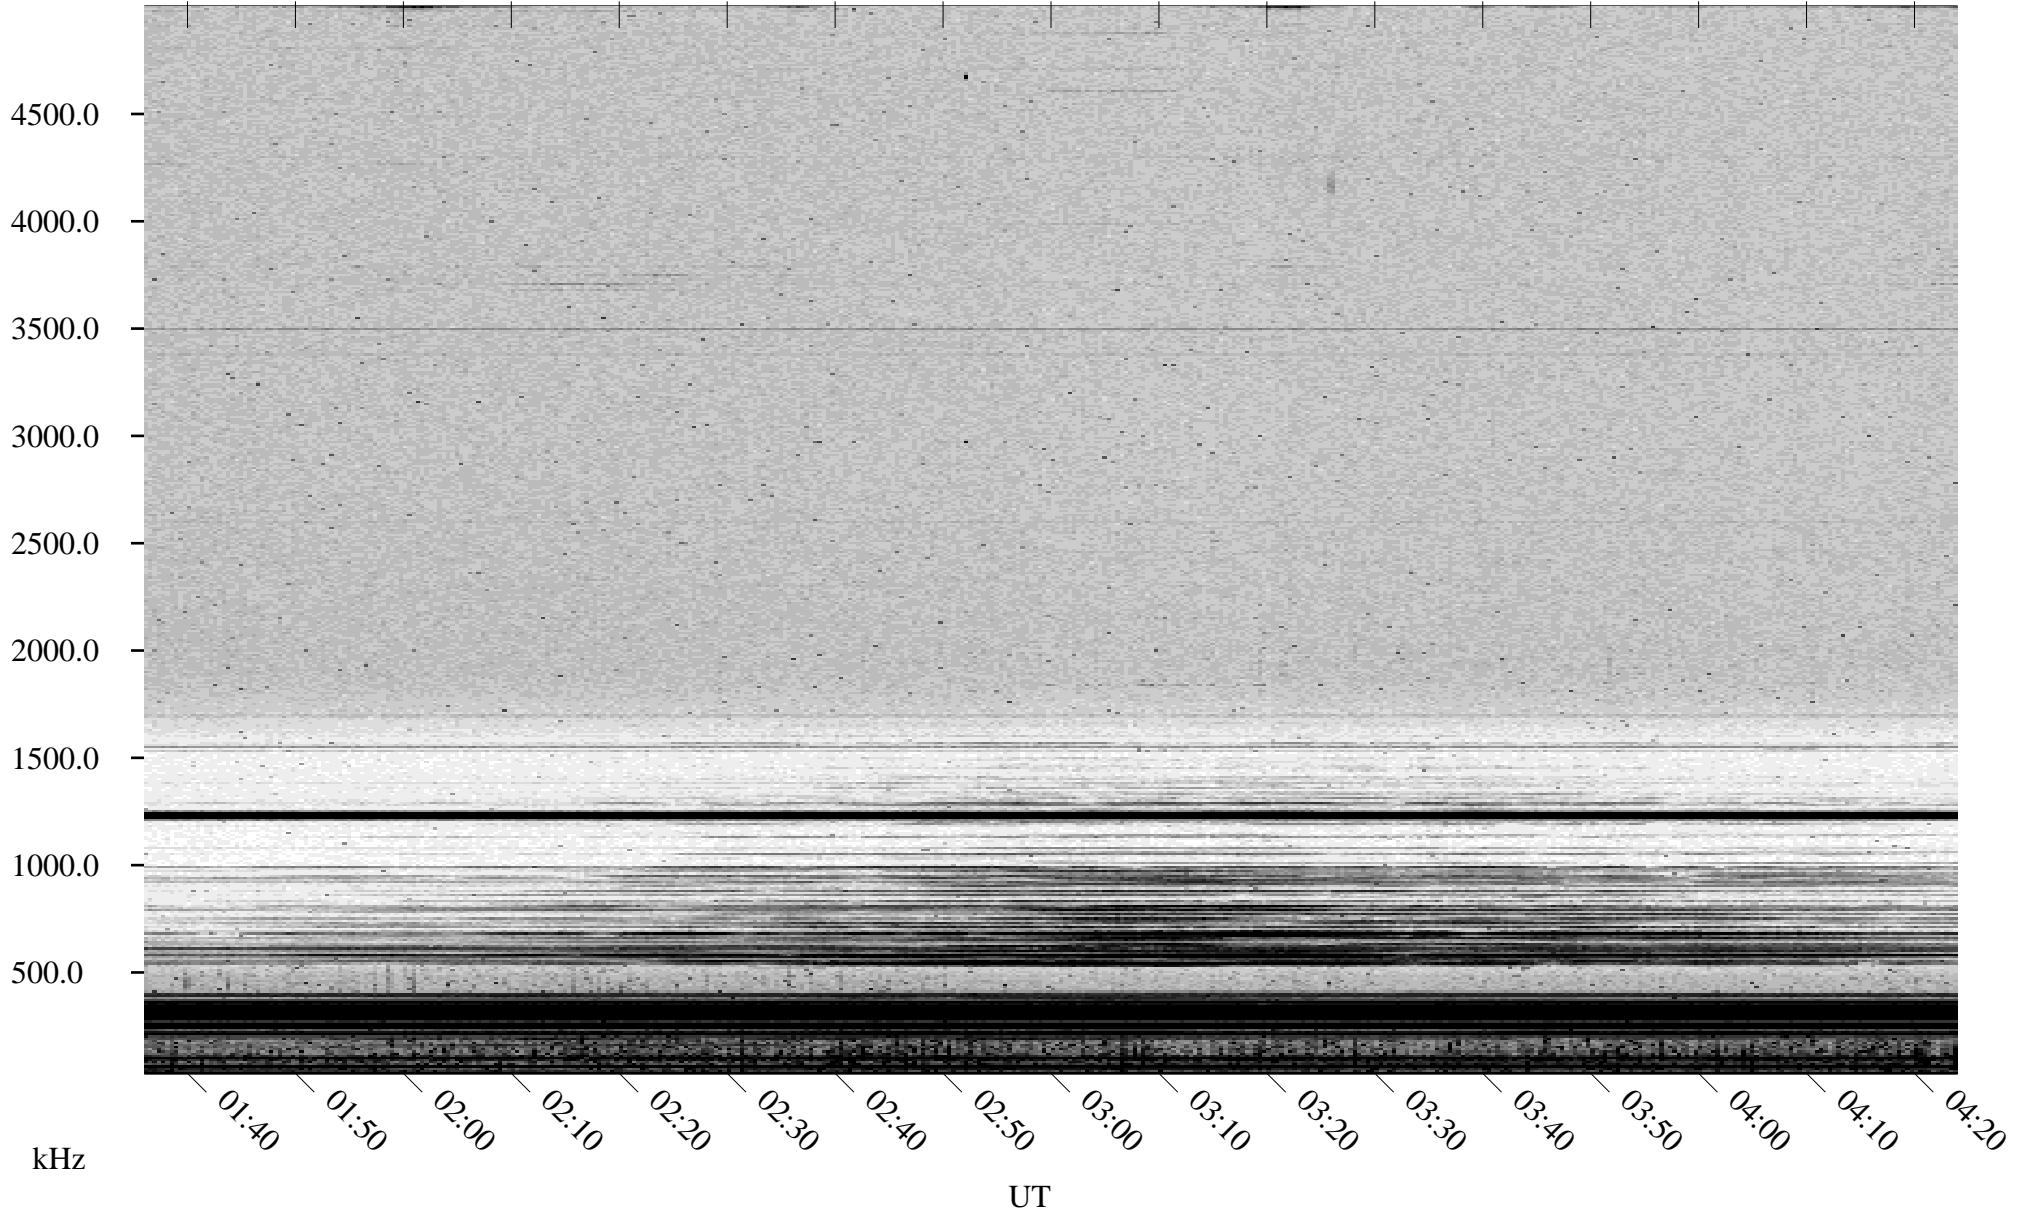

# 04/17/2002 Churchill, Manitoba

Linear Scale    Black = 161    White = 15

ch02107l.r00m max\_12

Page 1

# 04/17/2002 Churchill, Manitoba

Linear Scale    Black = 161    White = 15

ch021071.r00m max\_12

Page 2

# 04/18/2002 Churchill, Manitoba

Linear Scale    Black = 161    White = 15

ch021071.r00m max\_12

Page 3

# 04/18/2002 Churchill, Manitoba

Linear Scale    Black = 161    White = 15

ch02107l.r00m max\_12

Page 4