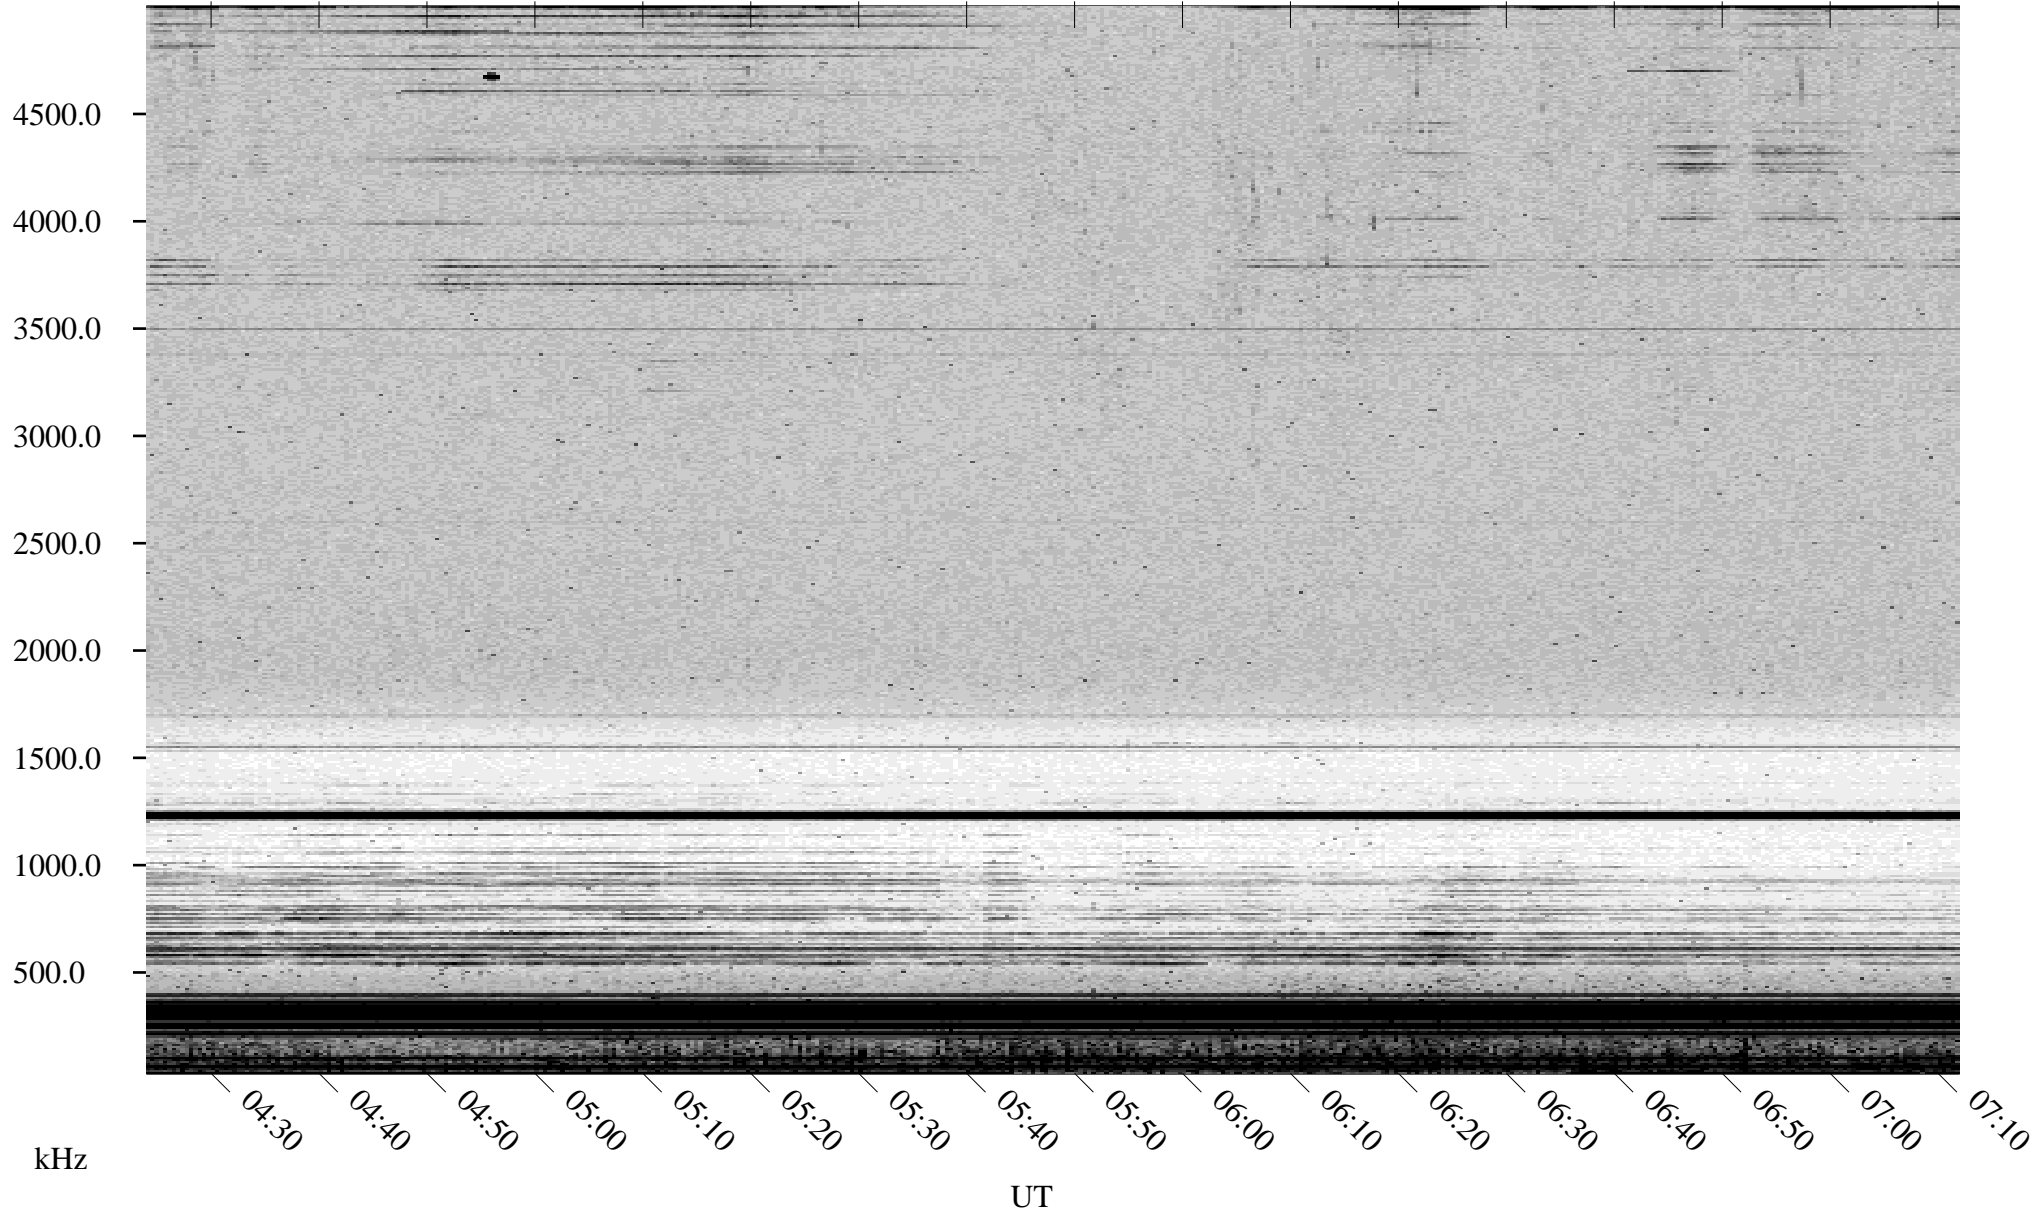

# 04/17/2002 Churchill, Manitoba

Linear Scale    Black = 161    White = 15

ch02107l.r00m max\_12

Page 1

# 04/17/2002 Churchill, Manitoba

Linear Scale    Black = 161    White = 15

ch021071.r00m max\_12

Page 2

# 04/18/2002 Churchill, Manitoba

Linear Scale    Black = 161    White = 15

ch021071.r00m max\_12

Page 3

# 04/18/2002 Churchill, Manitoba

Linear Scale    Black = 161    White = 15

ch02107l.r00m max\_12

Page 4