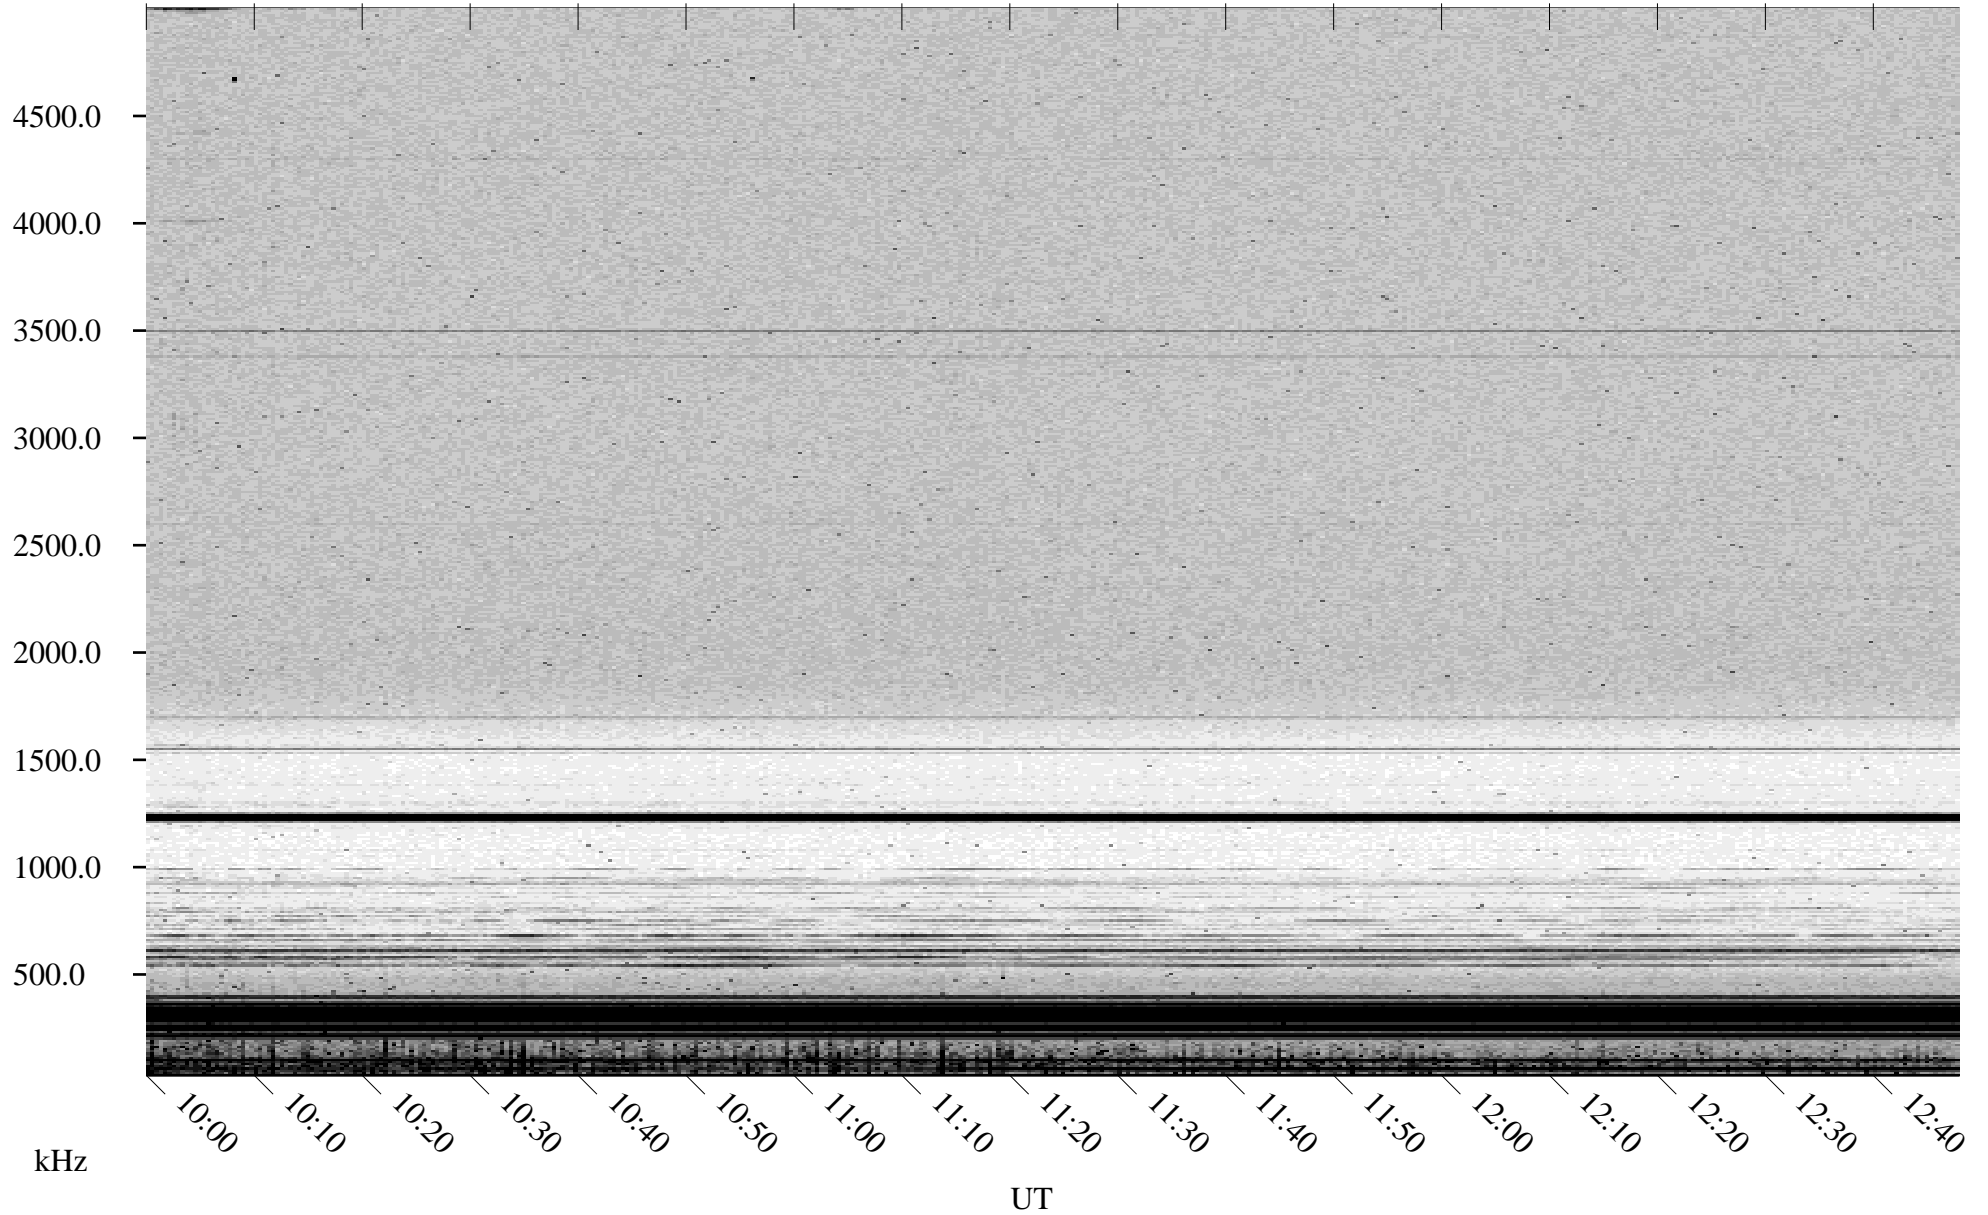

# 04/18/2002 Churchill, Manitoba

Linear Scale    Black = 161    White = 15

ch02107l.r00m max\_12

Page 5

# 04/18/2002 Churchill, Manitoba

Linear Scale    Black = 161    White = 15

ch021071.r00m max\_12

Page 6

# 04/18/2002 Churchill, Manitoba

Linear Scale    Black = 161    White = 15

ch021071.r00m max\_12

Page 7