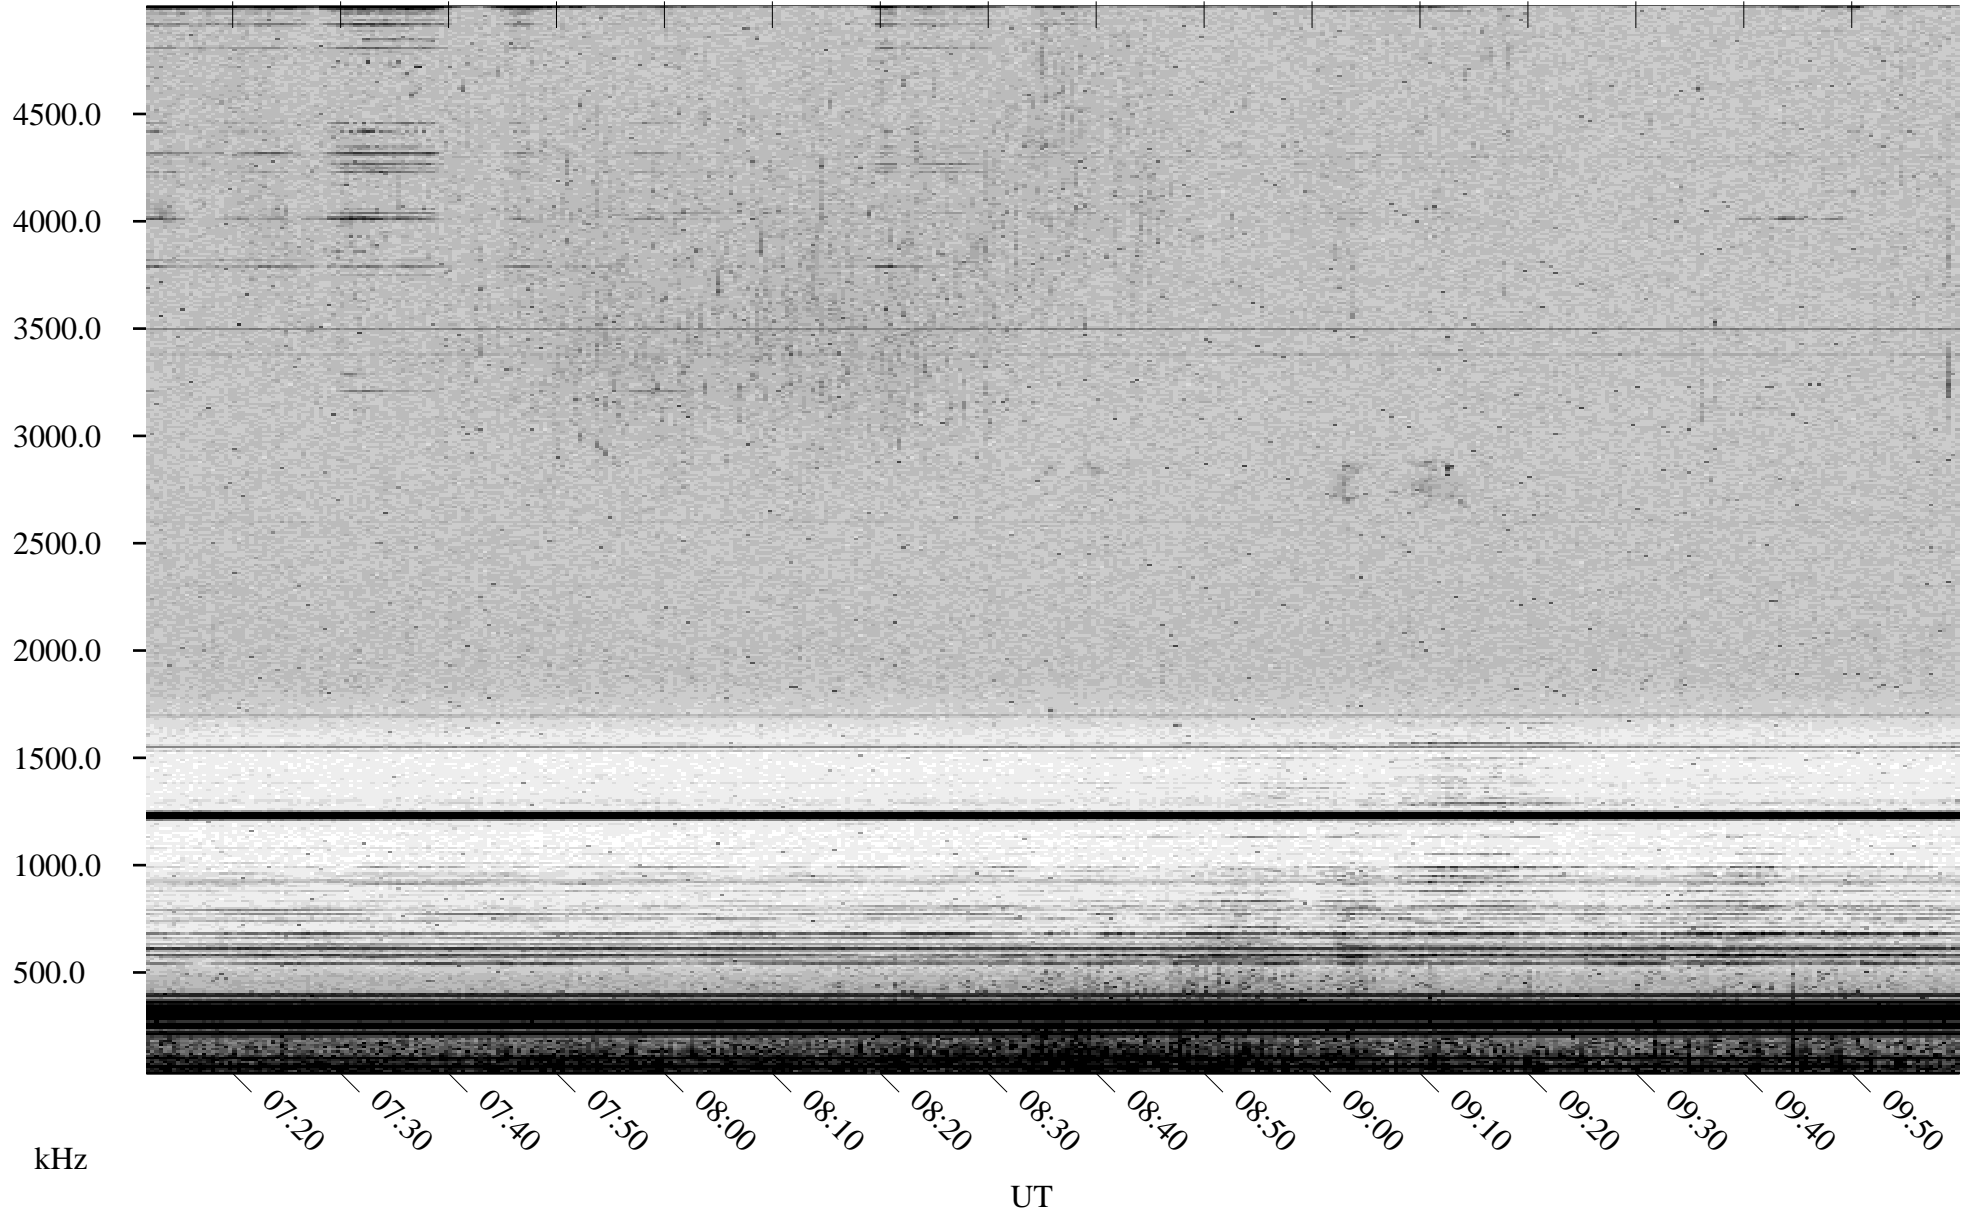

# 04/18/2002 Churchill, Manitoba

Linear Scale    Black = 161    White = 15

ch021071.r00m max\_12

Page 3

# 04/18/2002 Churchill, Manitoba

Linear Scale    Black = 161    White = 15

ch02107l.r00m max\_12

Page 4

# 04/18/2002 Churchill, Manitoba

Linear Scale    Black = 161    White = 15

ch02107l.r00m max\_12

Page 5

# 04/18/2002 Churchill, Manitoba

Linear Scale    Black = 161    White = 15

ch021071.r00m max\_12

Page 6