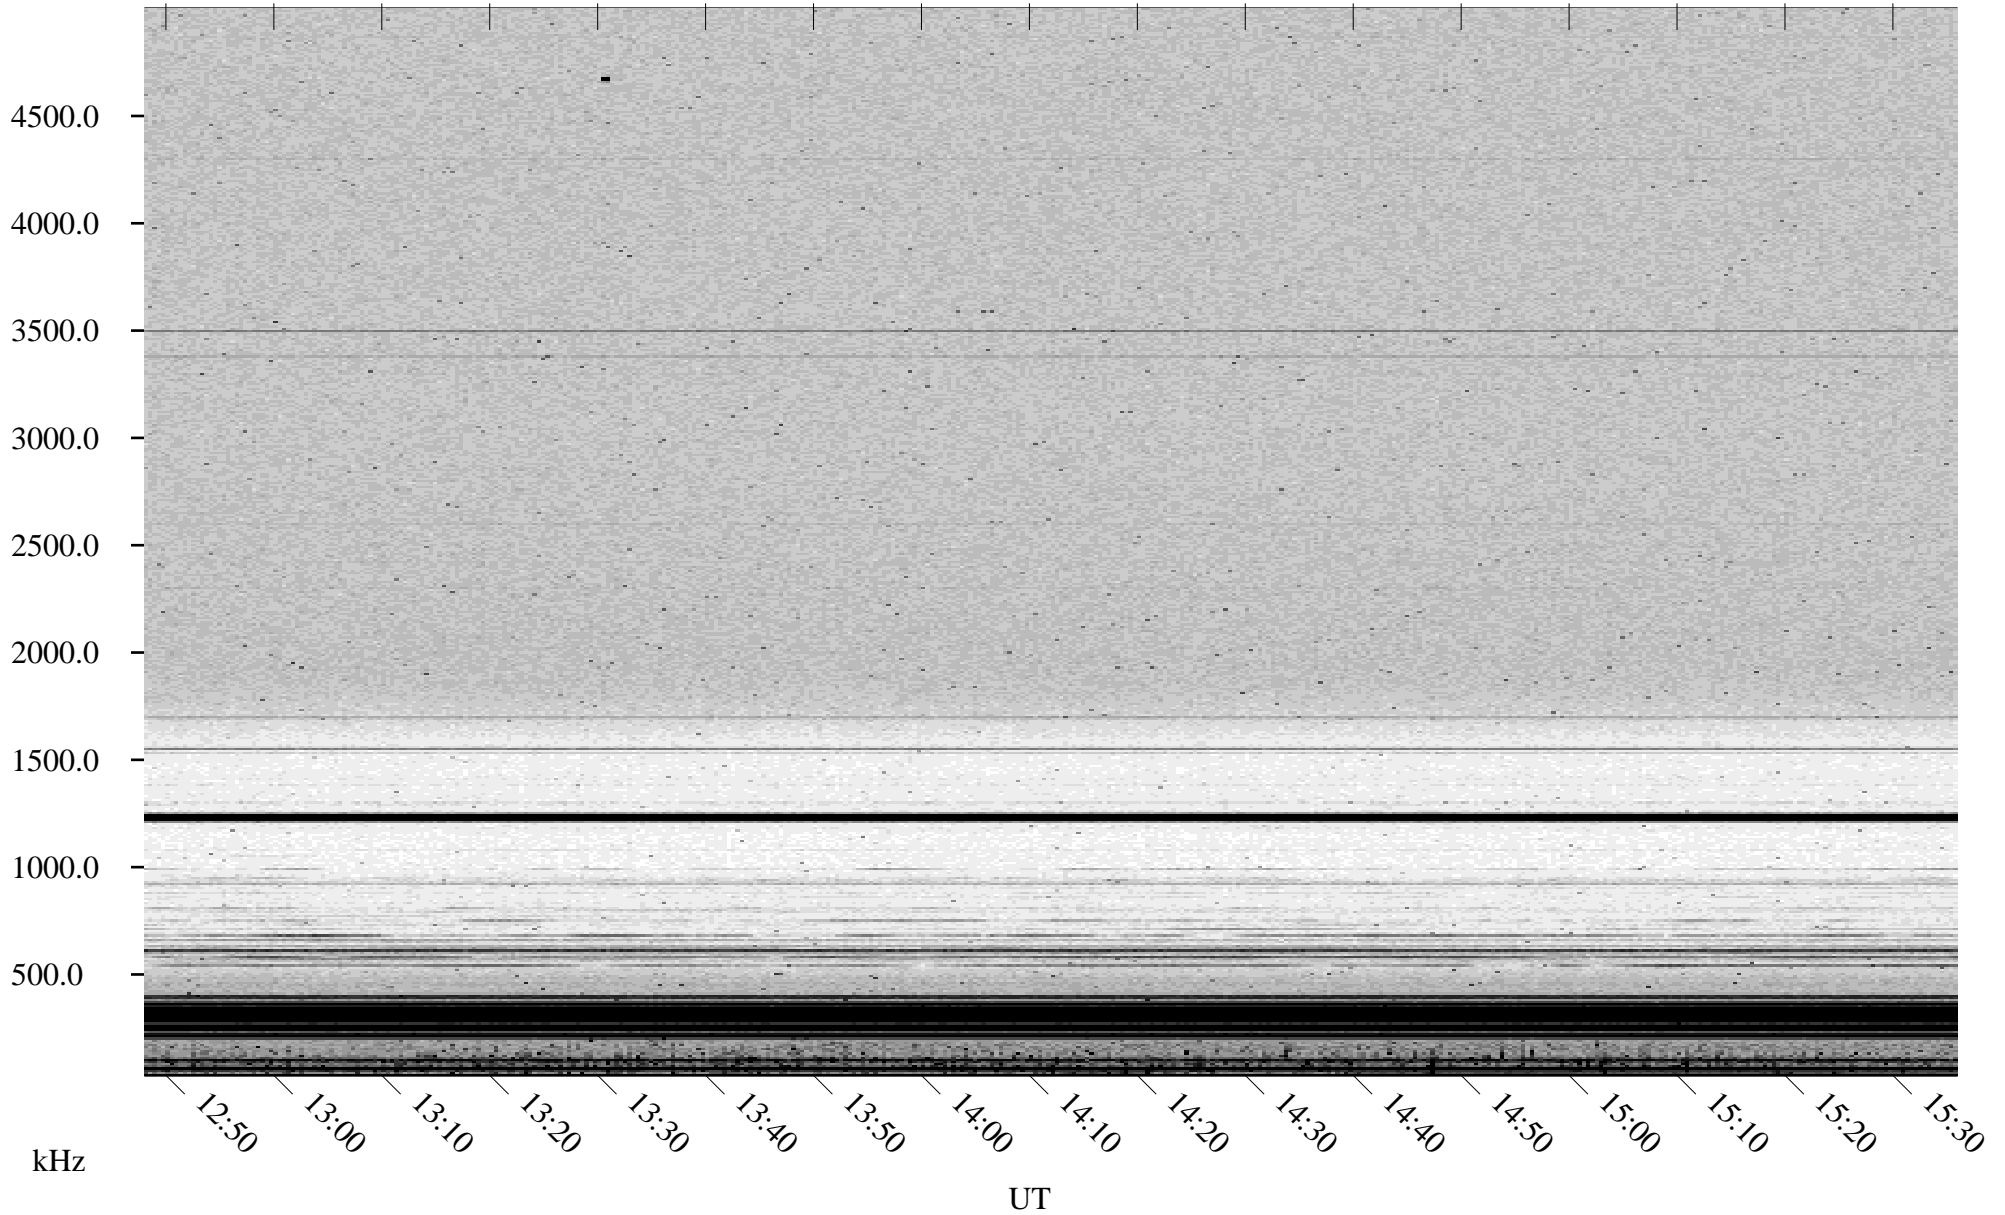

# 04/18/2002 Churchill, Manitoba

Linear Scale    Black = 161    White = 15

ch021071.r00m max\_12

Page 6

# 04/18/2002 Churchill, Manitoba

Linear Scale    Black = 161    White = 15

ch021071.r00m max\_12

Page 7

# 04/18/2002 Churchill, Manitoba

Linear Scale    Black = 161    White = 15

ch021071.r00m max\_12

Page 8