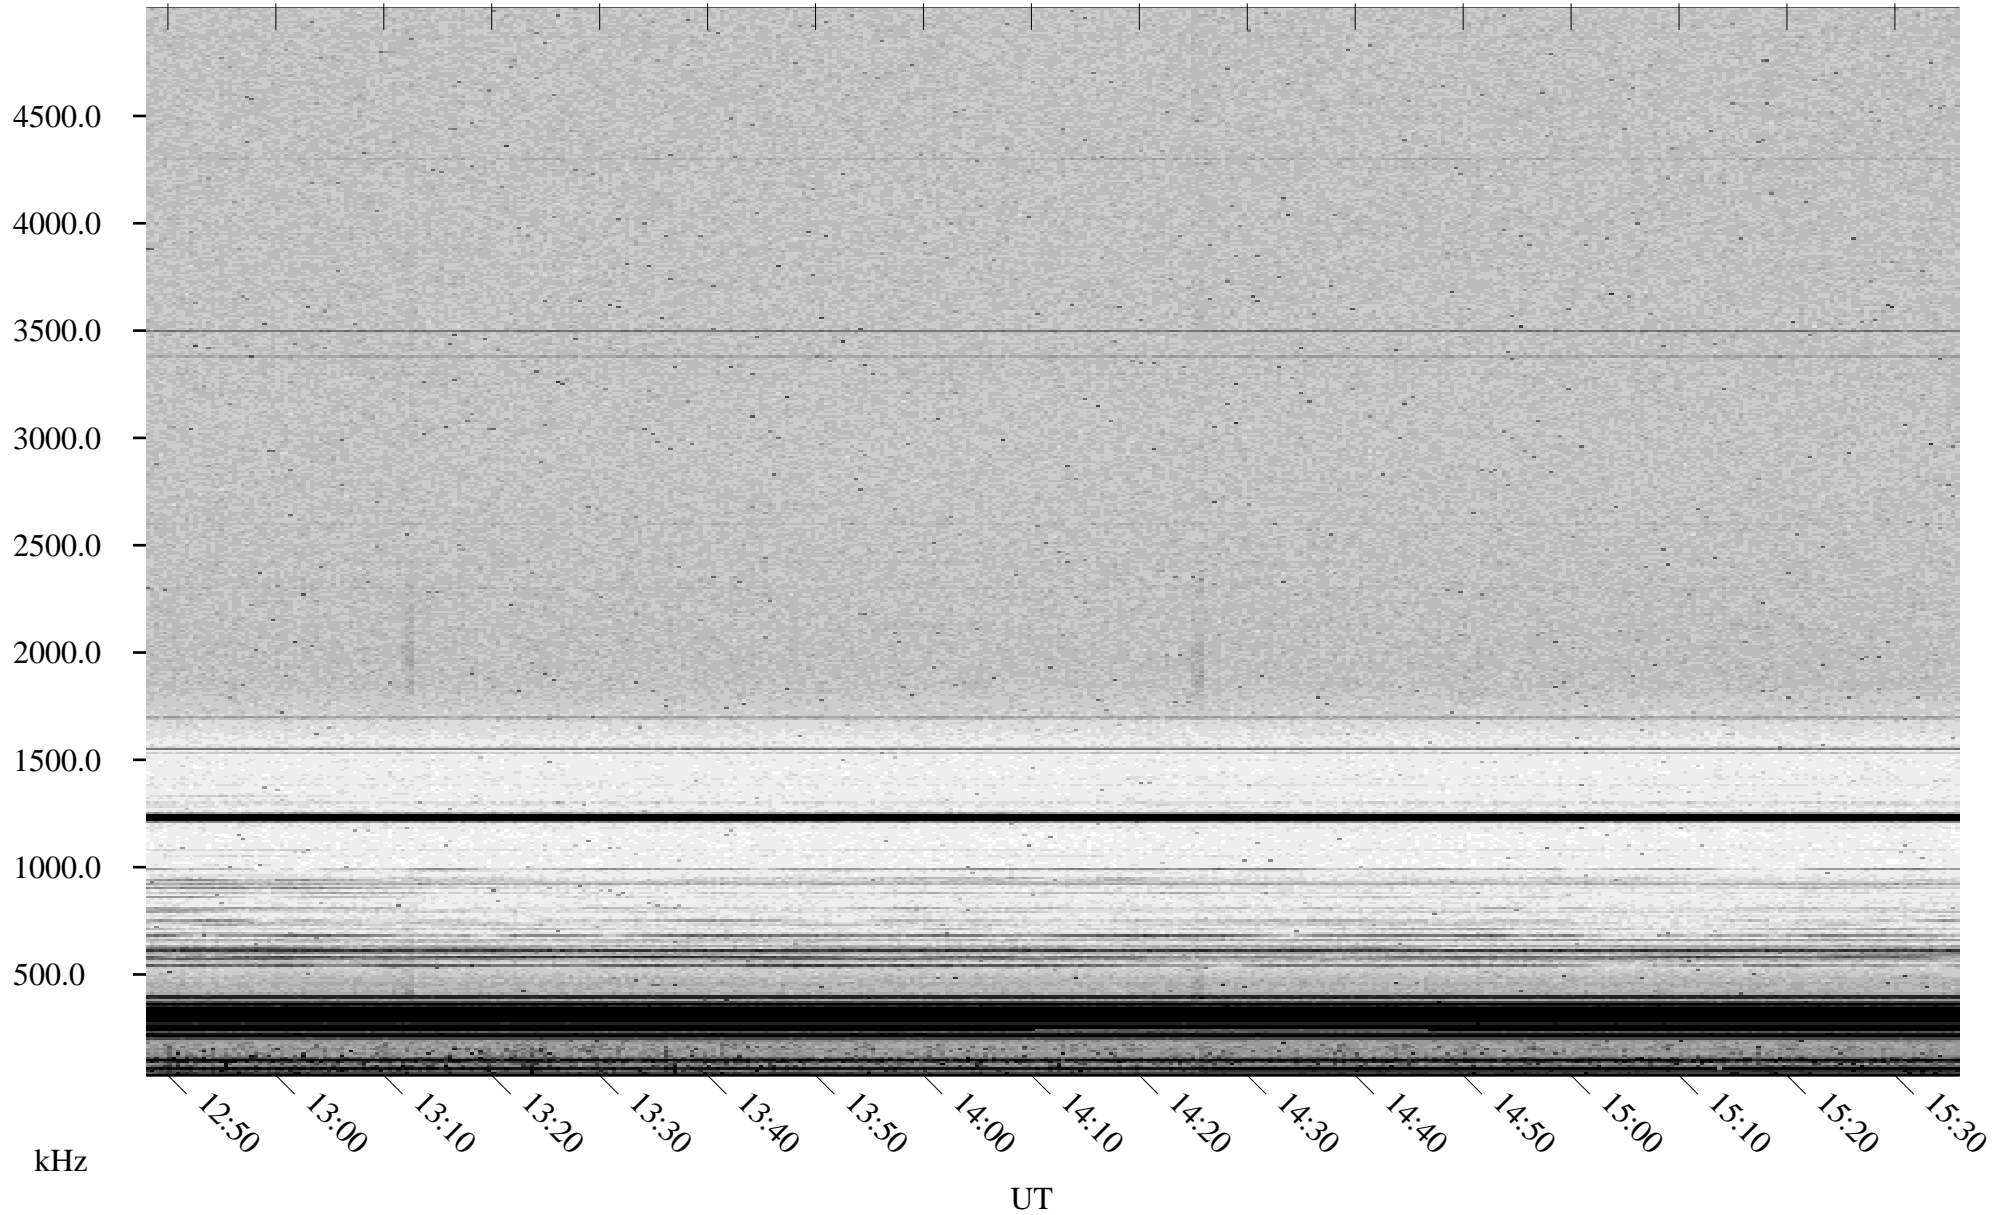

04/18/2002 Churchill, Manitoba

Linear Scale Black = 161 White = 15

ch02108l.r00m max_12

Page 1

04/18/2002 Churchill, Manitoba

Linear Scale Black = 161 White = 15

ch02108l.r00m max_12

Page 2

04/19/2002 Churchill, Manitoba

Linear Scale Black = 161 White = 15

ch02108l.r00m max_12

Page 3

04/19/2002 Churchill, Manitoba

Linear Scale Black = 161 White = 15

ch02108l.r00m max_12

Page 4

04/19/2002 Churchill, Manitoba

Linear Scale Black = 161 White = 15

ch02108l.r00m max_12

Page 5

04/19/2002 Churchill, Manitoba

Linear Scale Black = 161 White = 15

ch02108l.r00m max_12

Page 6

04/19/2002 Churchill, Manitoba

Linear Scale Black = 161 White = 15

ch02108l.r00m max_12

Page 7

04/19/2002 Churchill, Manitoba

Linear Scale Black = 161 White = 15

ch02108l.r00m max_12