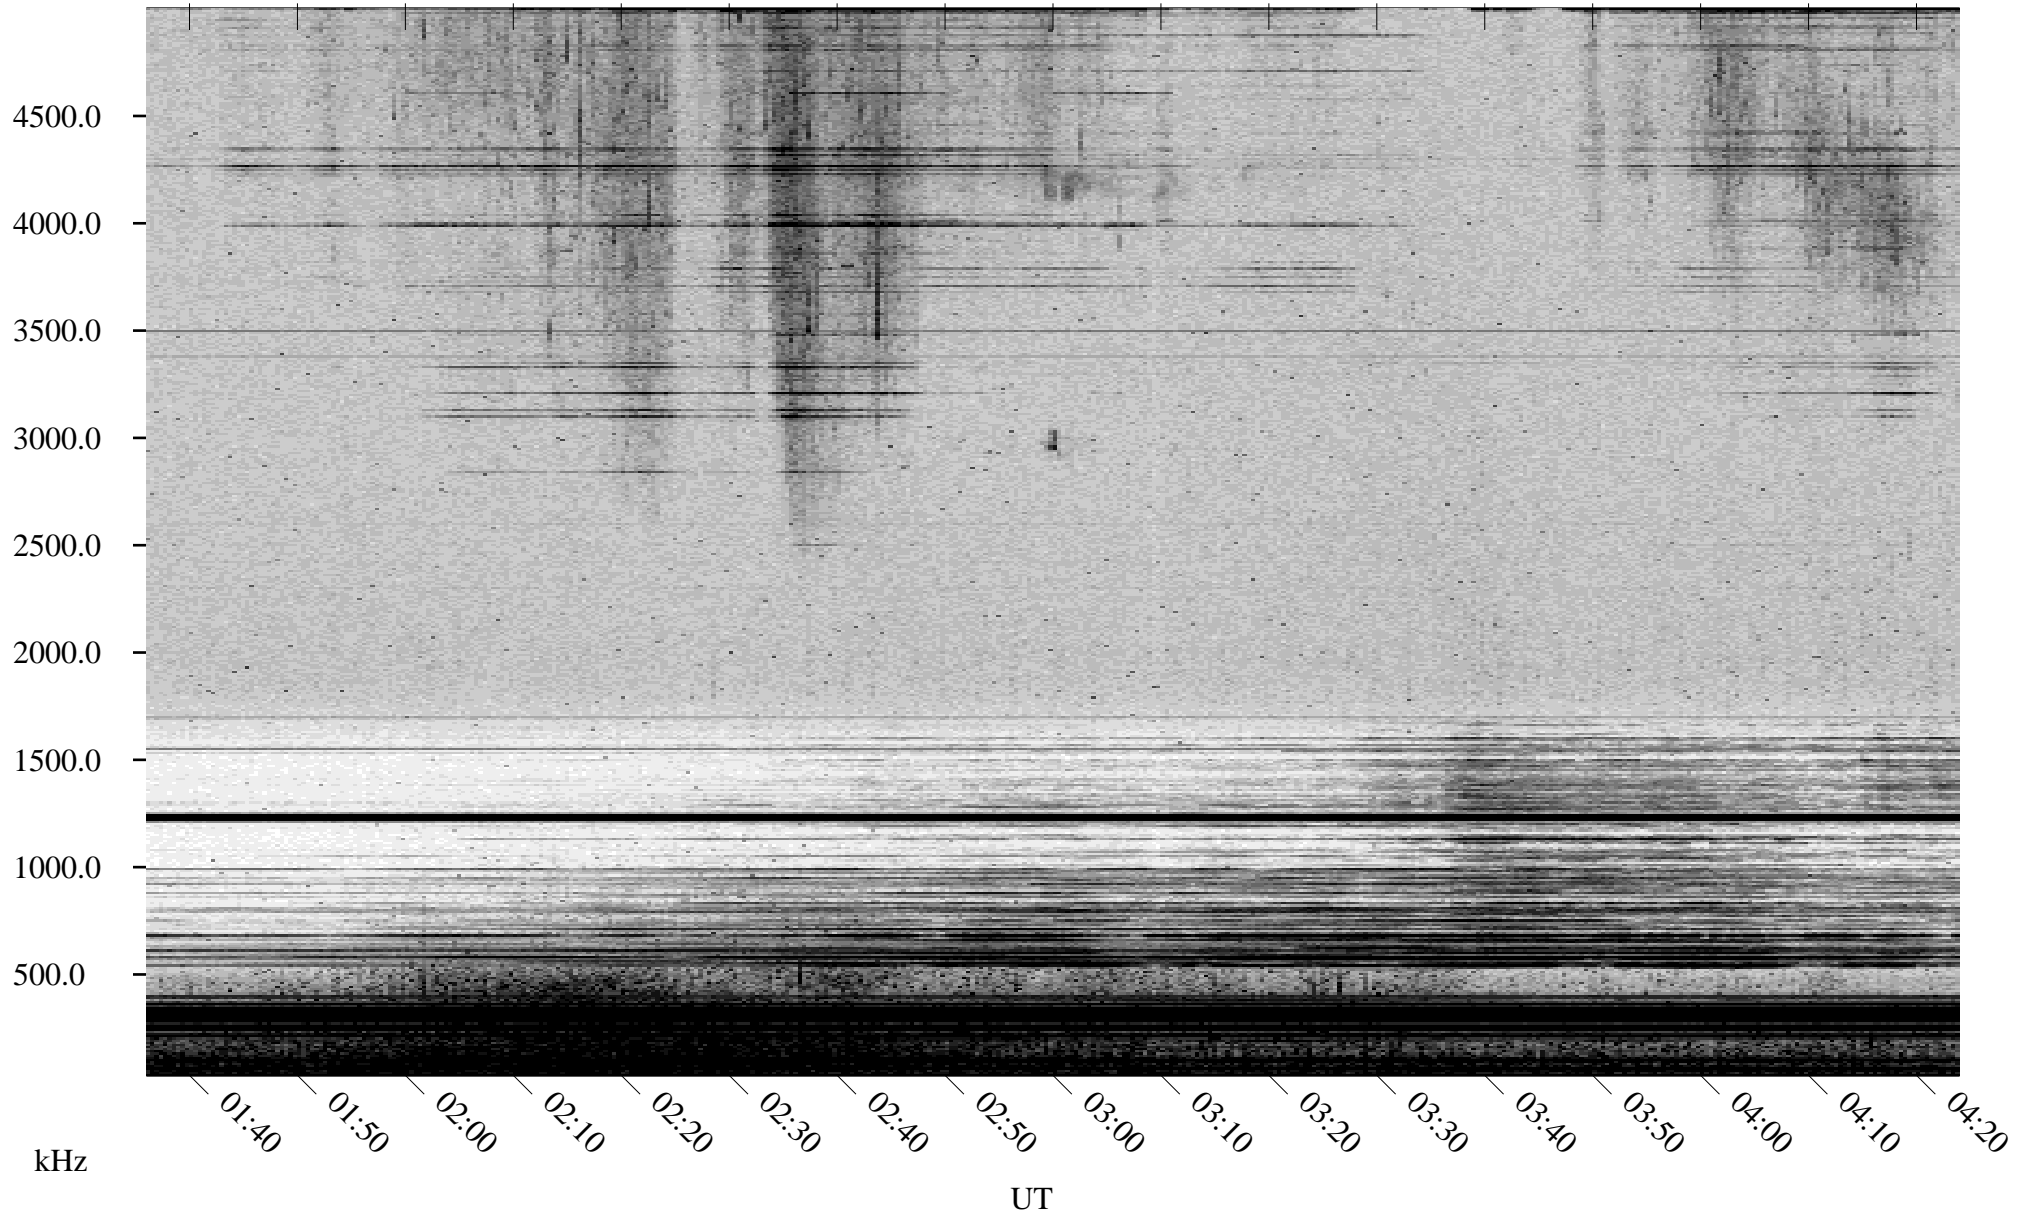

04/18/2002 Churchill, Manitoba

Linear Scale Black = 161 White = 15

ch02108l.r00m max_12

Page 1

04/18/2002 Churchill, Manitoba

Linear Scale Black = 161 White = 15

ch02108l.r00m max_12

Page 2

04/19/2002 Churchill, Manitoba

Linear Scale Black = 161 White = 15

ch02108l.r00m max_12

Page 3

04/19/2002 Churchill, Manitoba

Linear Scale Black = 161 White = 15

ch02108l.r00m max_12

Page 4

04/19/2002 Churchill, Manitoba

Linear Scale Black = 161 White = 15

ch02108l.r00m max_12

Page 5

04/19/2002 Churchill, Manitoba

Linear Scale Black = 161 White = 15

ch02108l.r00m max_12

Page 6

04/19/2002 Churchill, Manitoba

Linear Scale Black = 161 White = 15

ch02108l.r00m max_12

Page 7

04/19/2002 Churchill, Manitoba

Linear Scale Black = 161 White = 15

ch02108l.r00m max_12