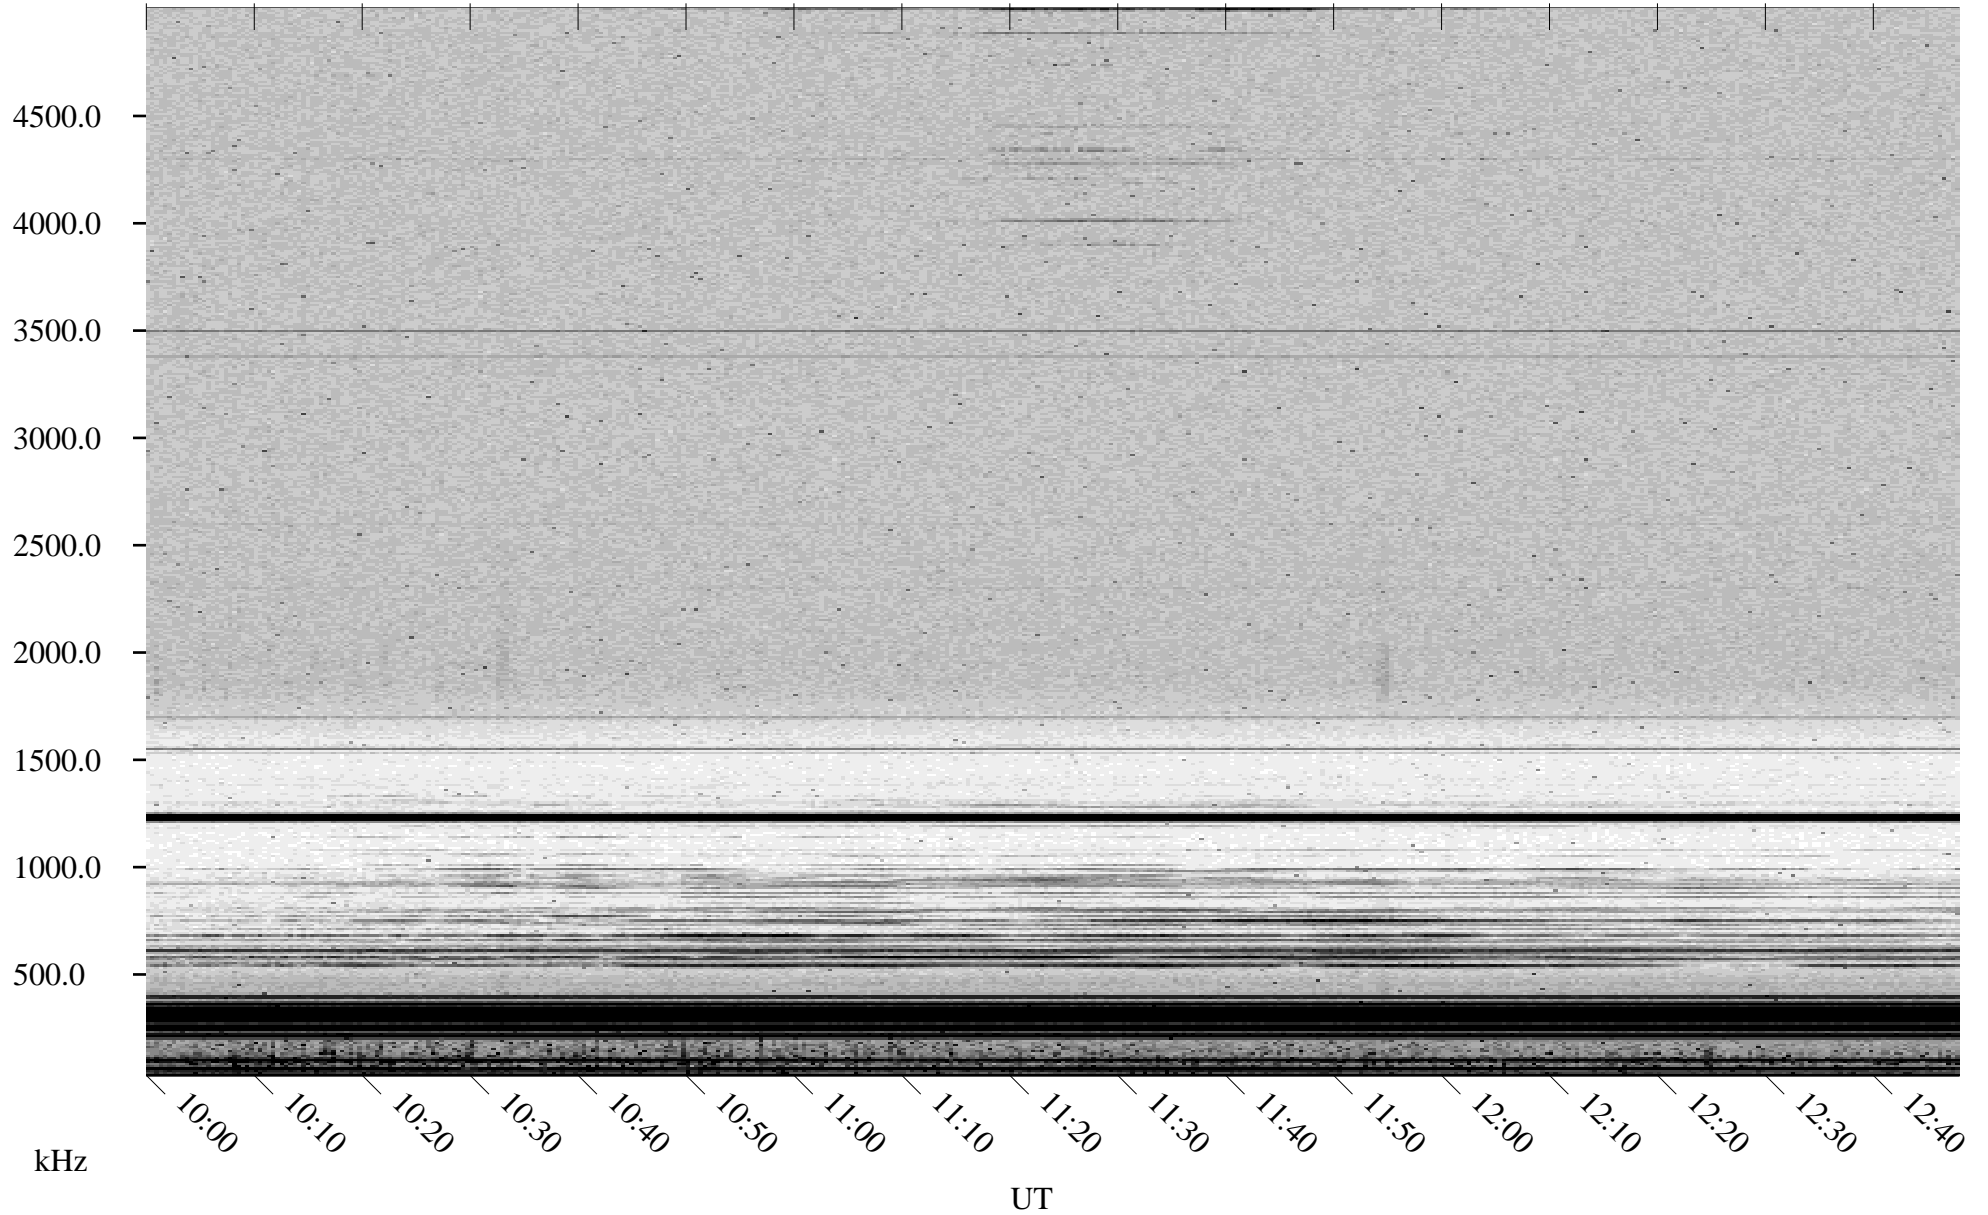

04/18/2002 Churchill, Manitoba

Linear Scale Black = 161 White = 15

ch02108l.r00m max_12

Page 1

04/18/2002 Churchill, Manitoba

Linear Scale Black = 161 White = 15

ch02108l.r00m max_12

Page 2

04/19/2002 Churchill, Manitoba

Linear Scale Black = 161 White = 15

ch02108l.r00m max_12

Page 3

04/19/2002 Churchill, Manitoba

Linear Scale Black = 161 White = 15

ch02108l.r00m max_12

Page 4

04/19/2002 Churchill, Manitoba

Linear Scale Black = 161 White = 15

ch02108l.r00m max_12

Page 5

04/19/2002 Churchill, Manitoba

Linear Scale Black = 161 White = 15

ch02108l.r00m max_12

Page 6

04/19/2002 Churchill, Manitoba

Linear Scale Black = 161 White = 15

ch02108l.r00m max_12

Page 7

04/19/2002 Churchill, Manitoba

Linear Scale Black = 161 White = 15

ch02108l.r00m max_12