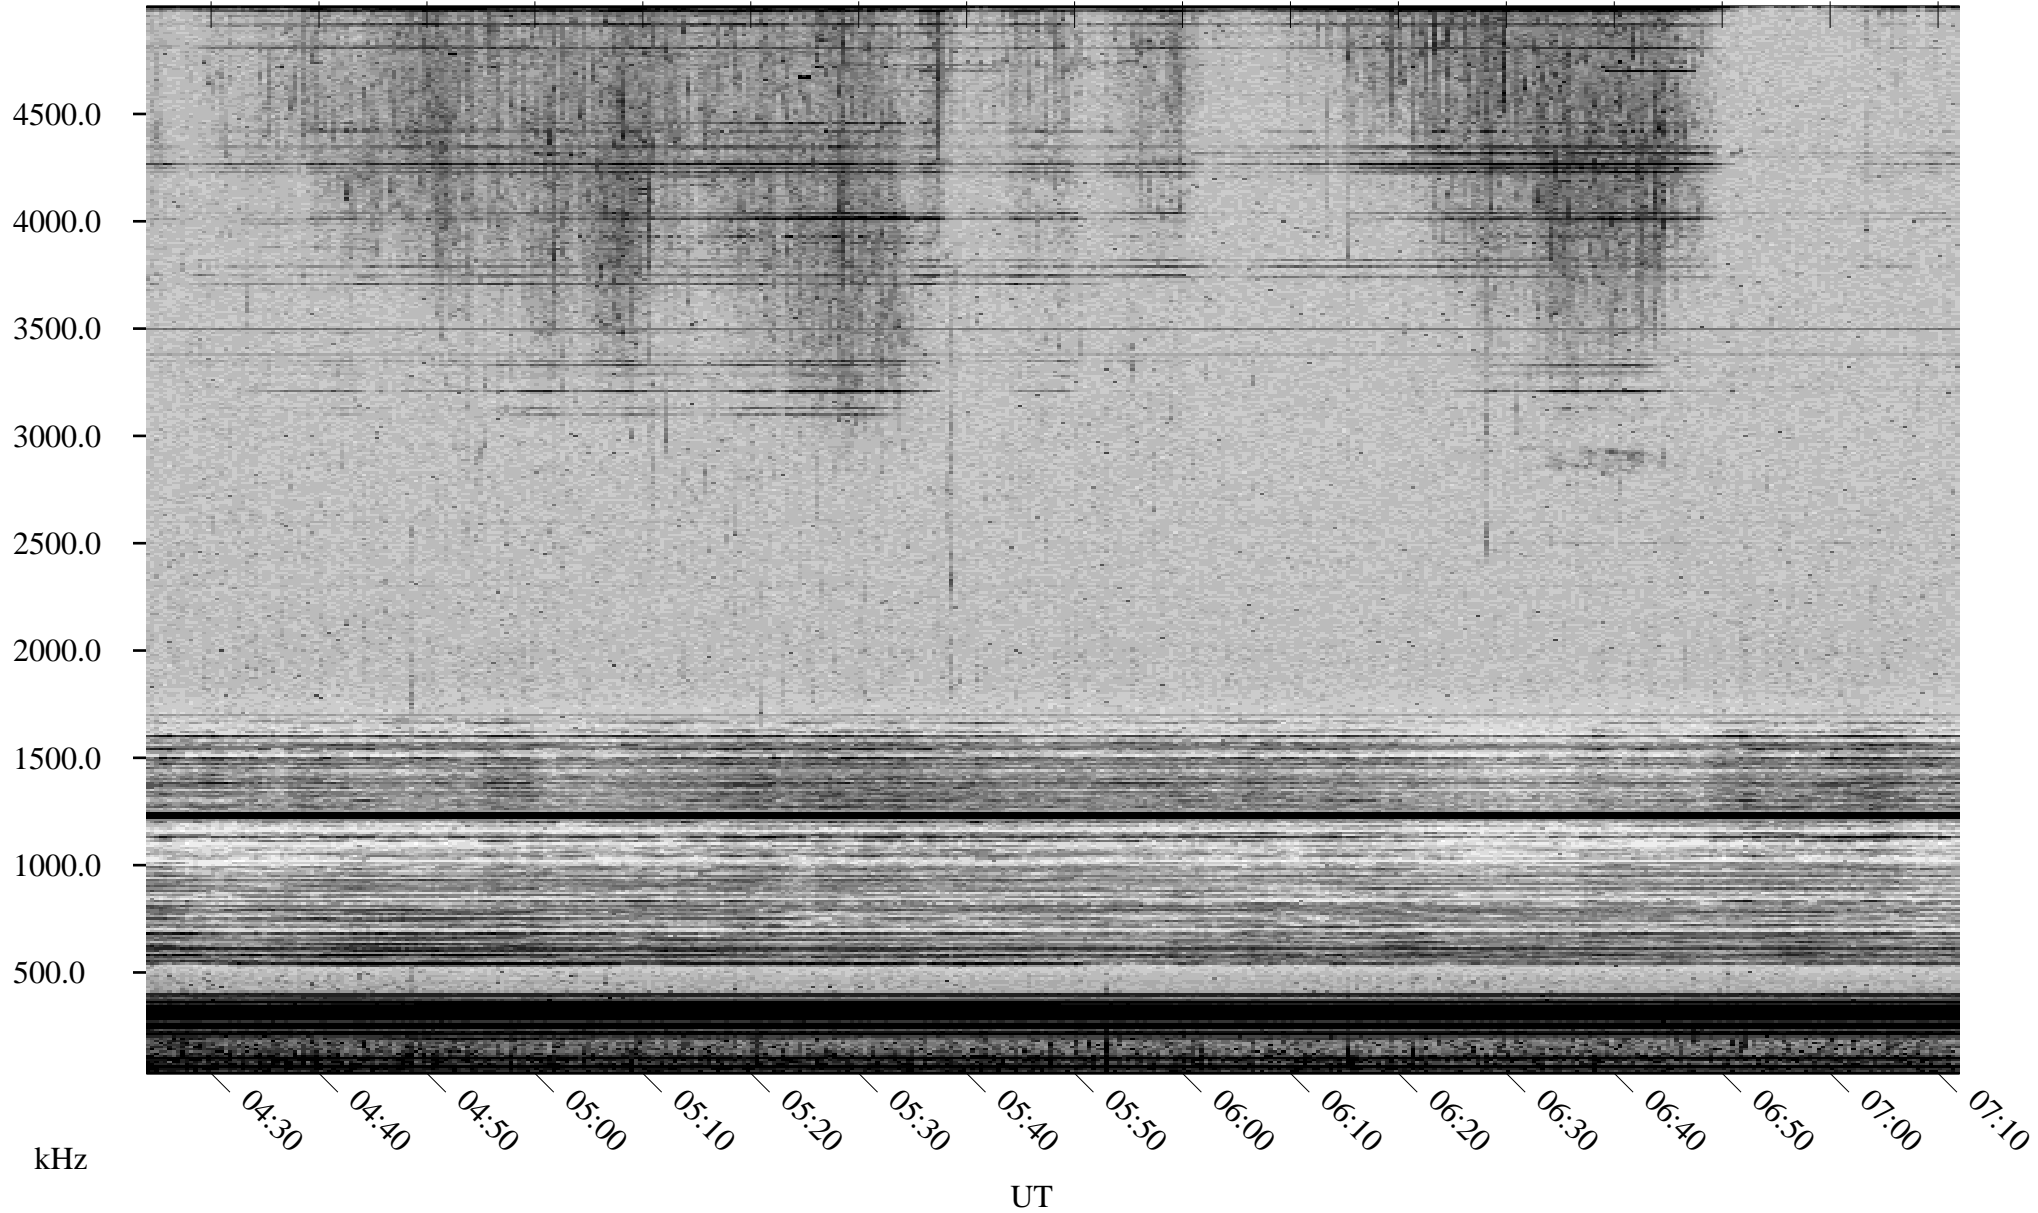

04/18/2002 Churchill, Manitoba

Linear Scale Black = 161 White = 15

ch02108l.r00m max_12

Page 1

04/18/2002 Churchill, Manitoba

Linear Scale Black = 161 White = 15

ch02108l.r00m max_12

Page 2

04/19/2002 Churchill, Manitoba

Linear Scale Black = 161 White = 15

ch02108l.r00m max_12

Page 3

04/19/2002 Churchill, Manitoba

Linear Scale Black = 161 White = 15

ch02108l.r00m max_12

Page 4

04/19/2002 Churchill, Manitoba

Linear Scale Black = 161 White = 15

ch02108l.r00m max_12

Page 5

04/19/2002 Churchill, Manitoba

Linear Scale Black = 161 White = 15

ch02108l.r00m max_12

Page 6

04/19/2002 Churchill, Manitoba

Linear Scale Black = 161 White = 15

ch02108l.r00m max_12

Page 7

04/19/2002 Churchill, Manitoba

Linear Scale Black = 161 White = 15

ch02108l.r00m max_12