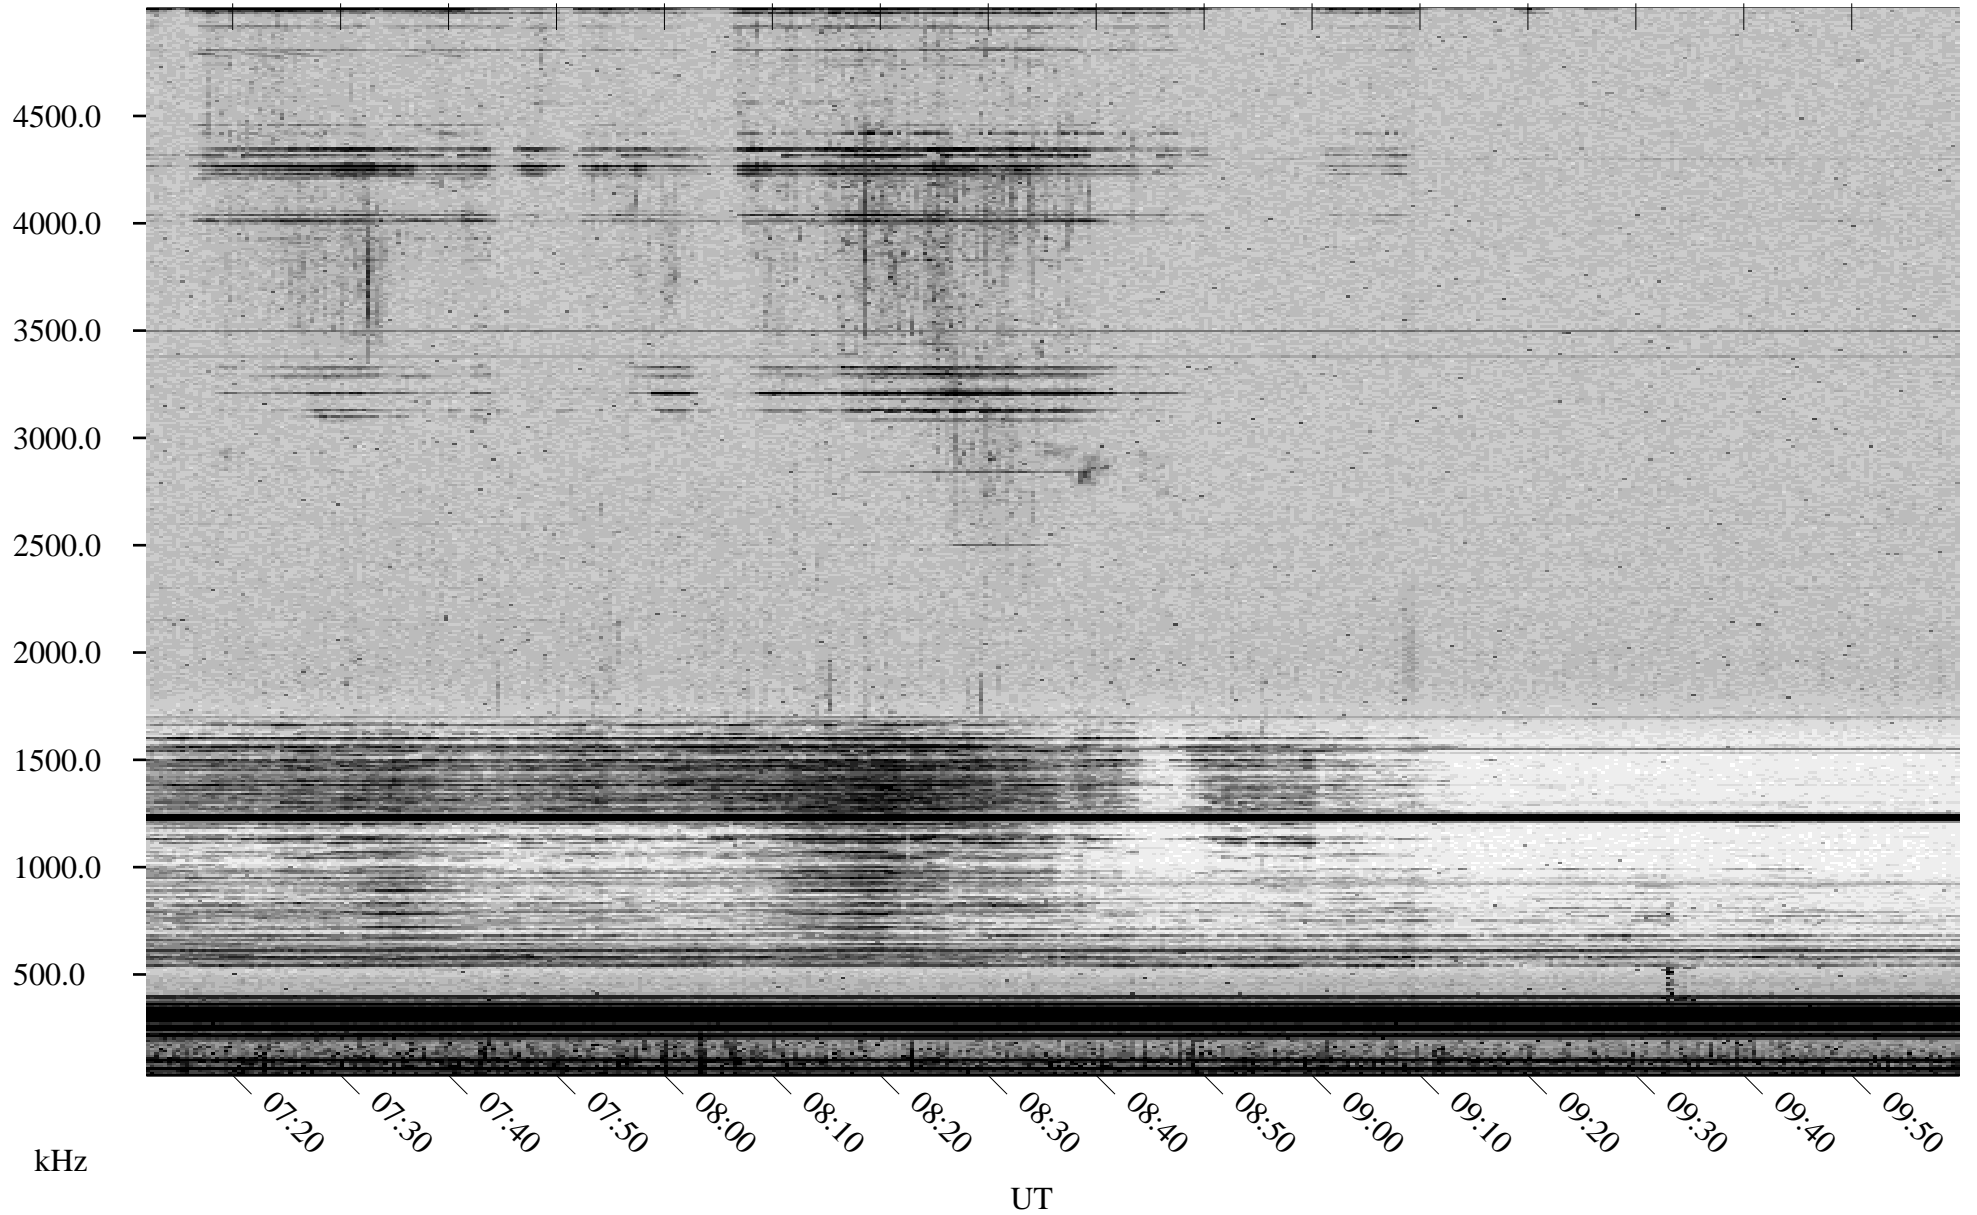

04/18/2002 Churchill, Manitoba

Linear Scale Black = 161 White = 15

ch02108l.r00m max_12

Page 1

04/18/2002 Churchill, Manitoba

Linear Scale Black = 161 White = 15

ch02108l.r00m max_12

Page 2

04/19/2002 Churchill, Manitoba

Linear Scale Black = 161 White = 15

ch02108l.r00m max_12

Page 3

04/19/2002 Churchill, Manitoba

Linear Scale Black = 161 White = 15

ch02108l.r00m max_12

Page 4

04/19/2002 Churchill, Manitoba

Linear Scale Black = 161 White = 15

ch02108l.r00m max_12

Page 5

04/19/2002 Churchill, Manitoba

Linear Scale Black = 161 White = 15

ch02108l.r00m max_12

Page 6

04/19/2002 Churchill, Manitoba

Linear Scale Black = 161 White = 15

ch02108l.r00m max_12

Page 7

04/19/2002 Churchill, Manitoba

Linear Scale Black = 161 White = 15

ch02108l.r00m max_12