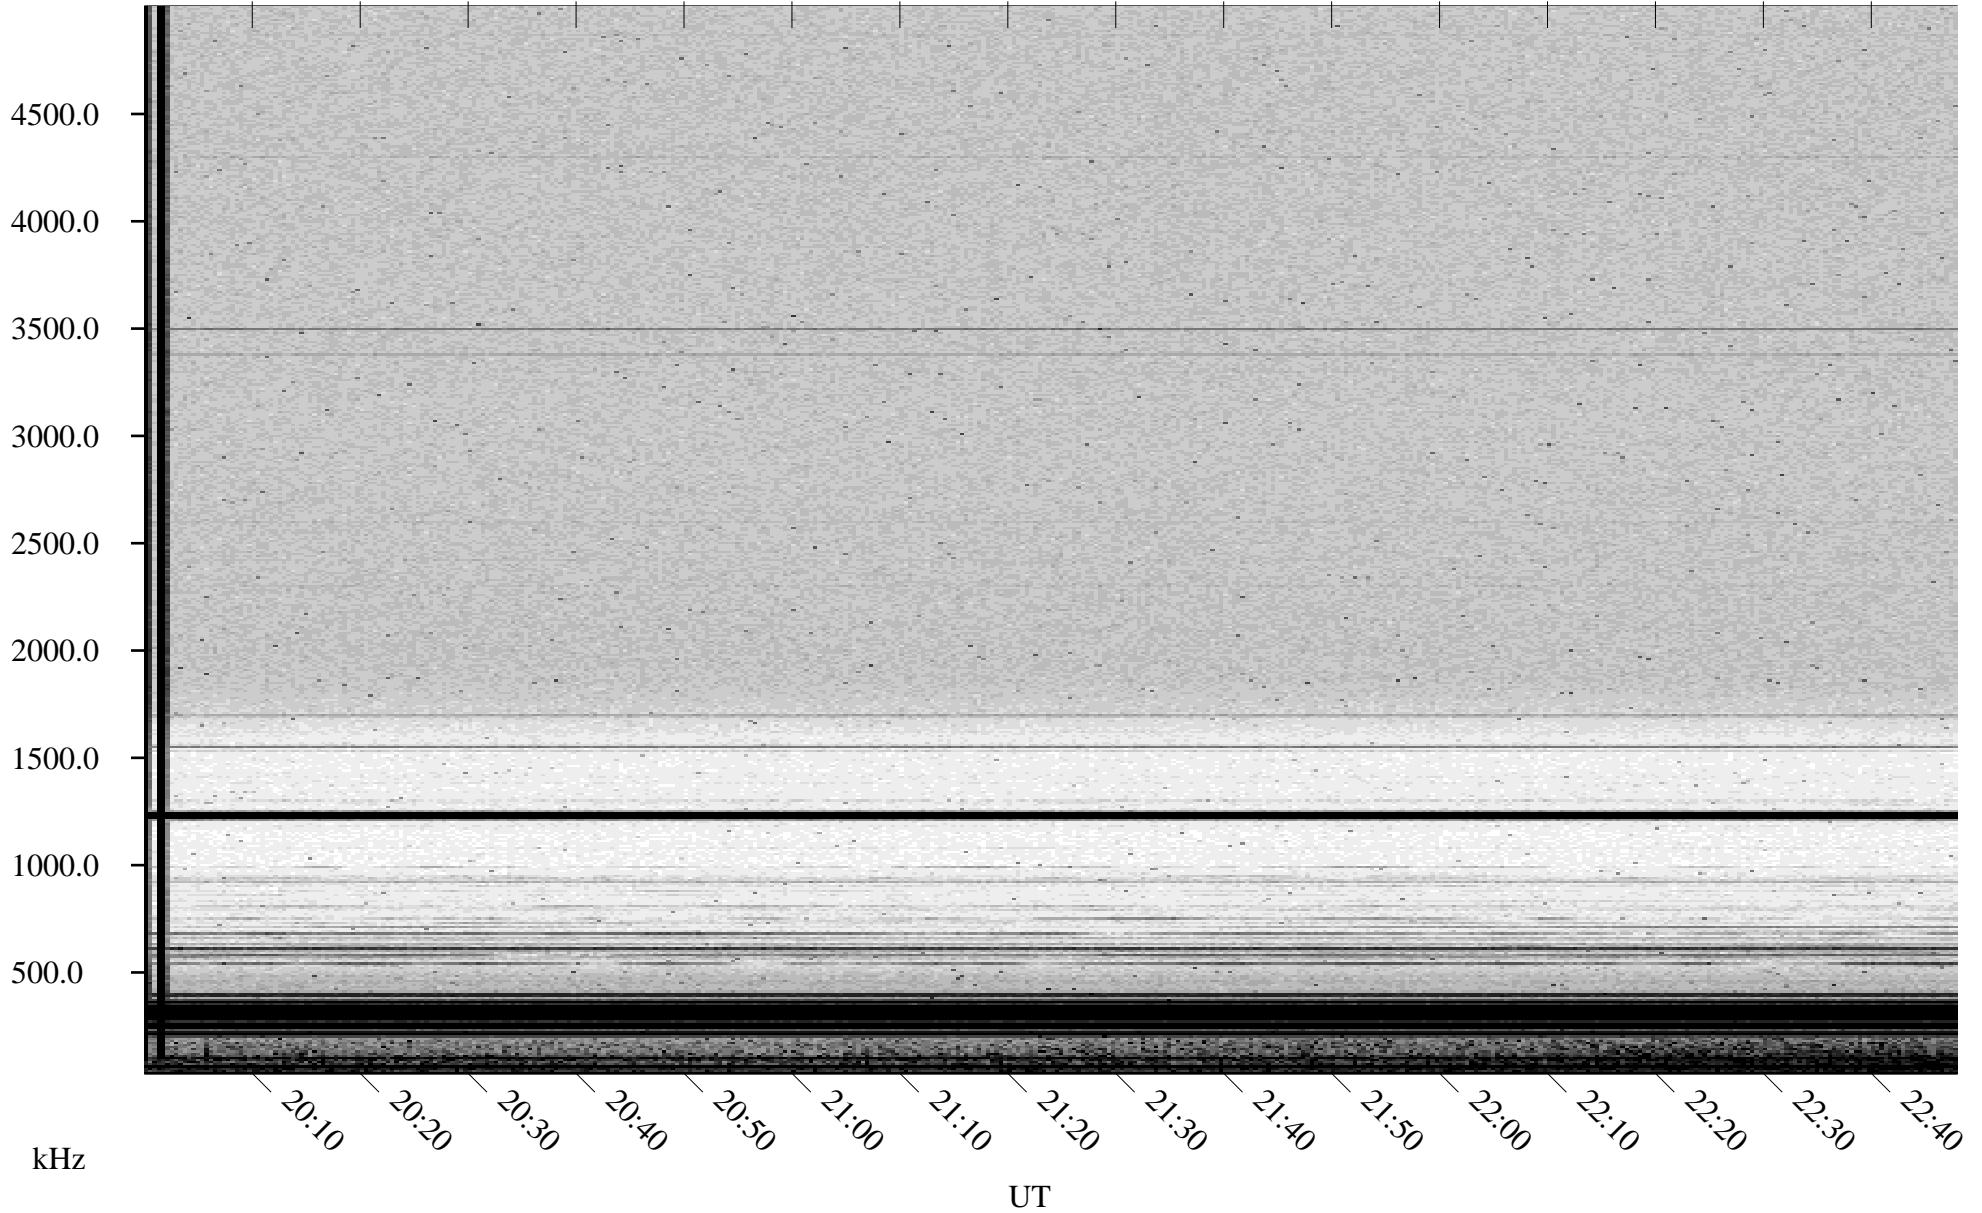

04/18/2002 Churchill, Manitoba

Linear Scale Black = 161 White = 15

ch02108l.r00m max_12

Page 1

04/18/2002 Churchill, Manitoba

Linear Scale Black = 161 White = 15

ch02108l.r00m max_12

Page 2

04/19/2002 Churchill, Manitoba

Linear Scale Black = 161 White = 15

ch02108l.r00m max_12

Page 3

04/19/2002 Churchill, Manitoba

Linear Scale Black = 161 White = 15

ch02108l.r00m max_12

Page 4

04/19/2002 Churchill, Manitoba

Linear Scale Black = 161 White = 15

ch02108l.r00m max_12

Page 5

04/19/2002 Churchill, Manitoba

Linear Scale Black = 161 White = 15

ch02108l.r00m max_12

Page 6

04/19/2002 Churchill, Manitoba

Linear Scale Black = 161 White = 15

ch02108l.r00m max_12

Page 7

04/19/2002 Churchill, Manitoba

Linear Scale Black = 161 White = 15

ch02108l.r00m max_12