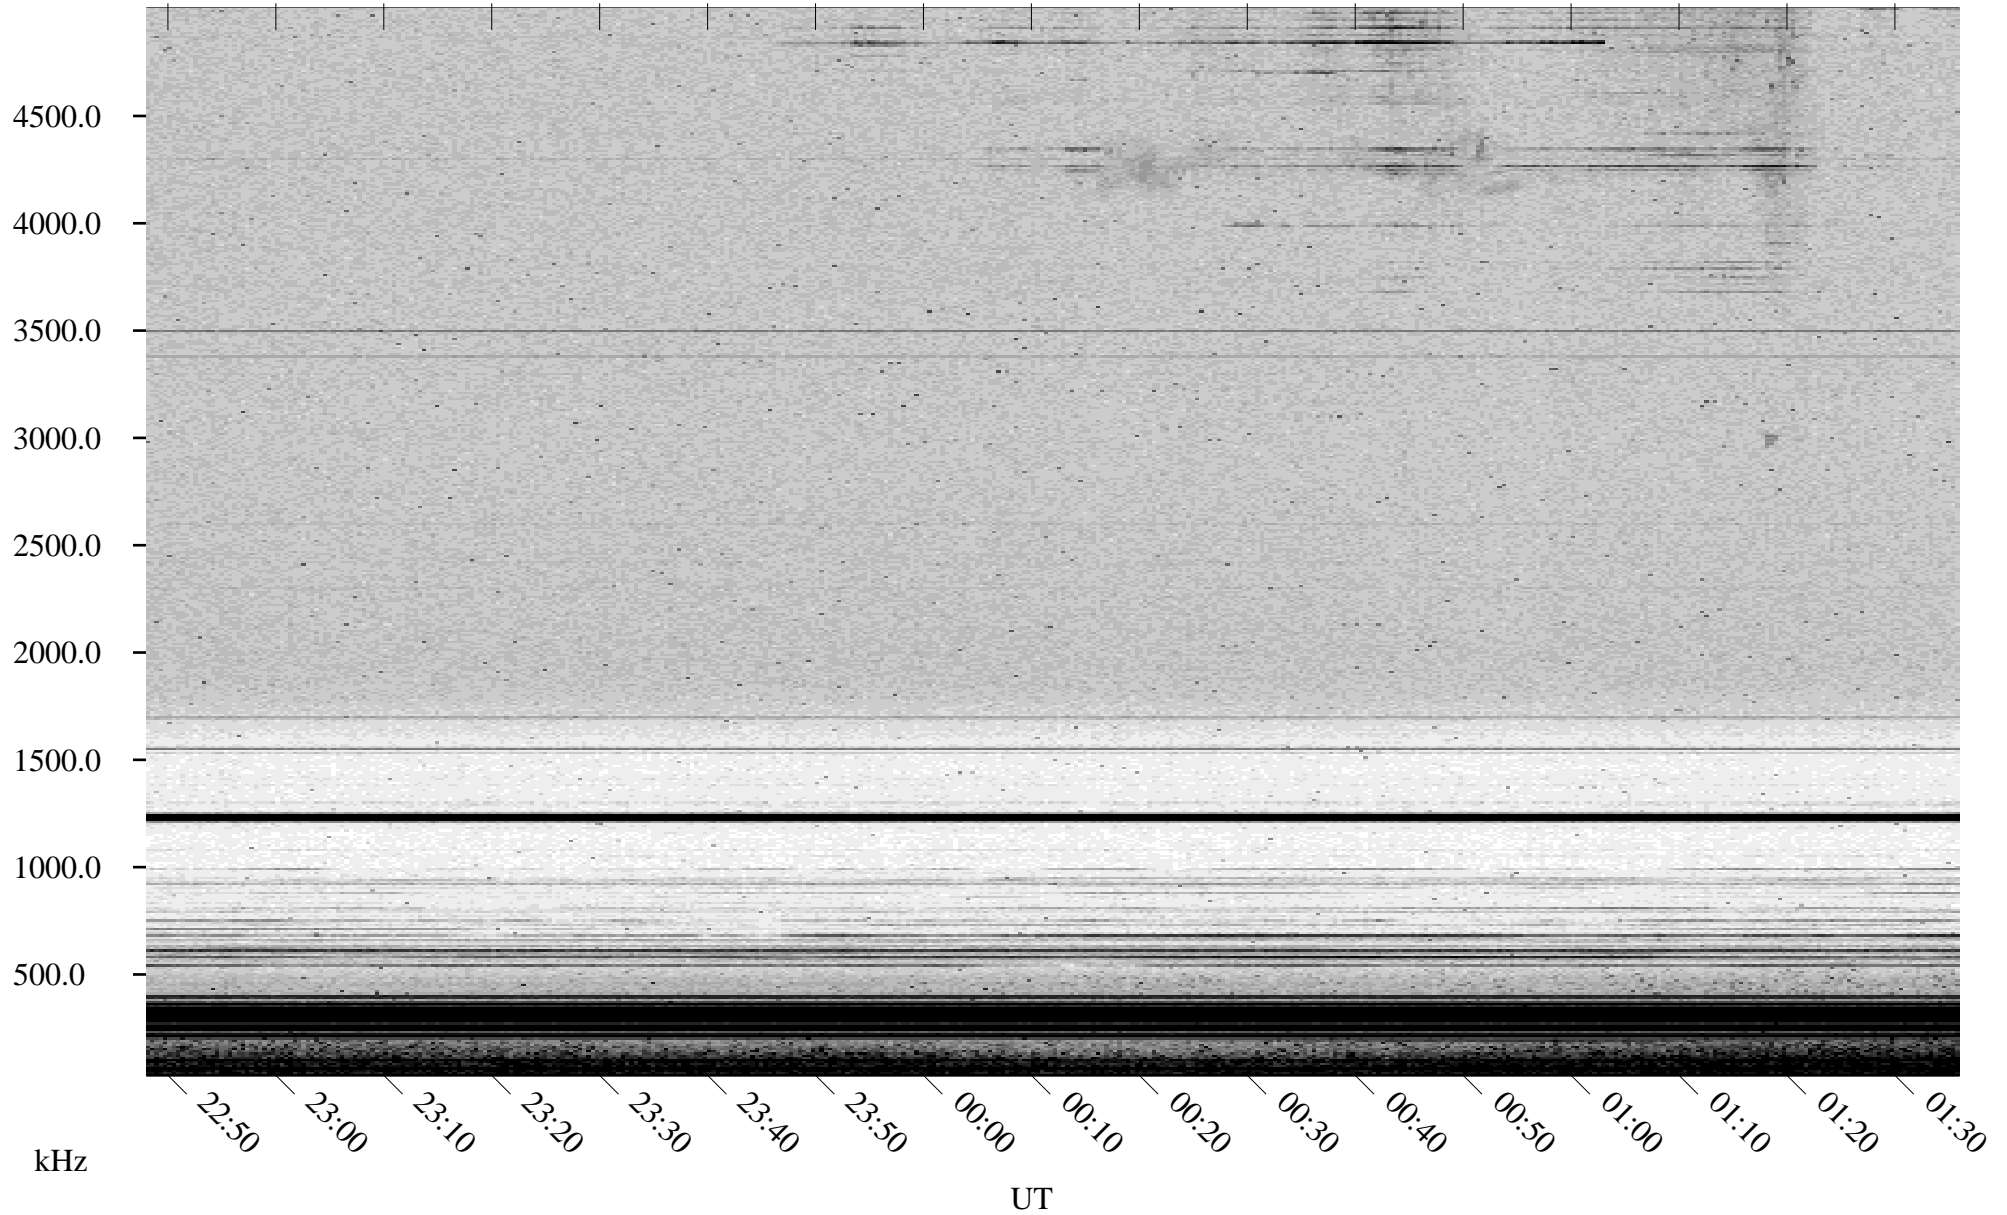

04/18/2002 Churchill, Manitoba

Linear Scale Black = 161 White = 15

ch02108l.r00m max_12

Page 1

04/18/2002 Churchill, Manitoba

Linear Scale Black = 161 White = 15

ch02108l.r00m max_12

Page 2

04/19/2002 Churchill, Manitoba

Linear Scale Black = 161 White = 15

ch02108l.r00m max_12

Page 3

04/19/2002 Churchill, Manitoba

Linear Scale Black = 161 White = 15

ch02108l.r00m max_12

Page 4

04/19/2002 Churchill, Manitoba

Linear Scale Black = 161 White = 15

ch02108l.r00m max_12

Page 5

04/19/2002 Churchill, Manitoba

Linear Scale Black = 161 White = 15

ch02108l.r00m max_12

Page 6

04/19/2002 Churchill, Manitoba

Linear Scale Black = 161 White = 15

ch02108l.r00m max_12

Page 7

04/19/2002 Churchill, Manitoba

Linear Scale Black = 161 White = 15

ch02108l.r00m max_12