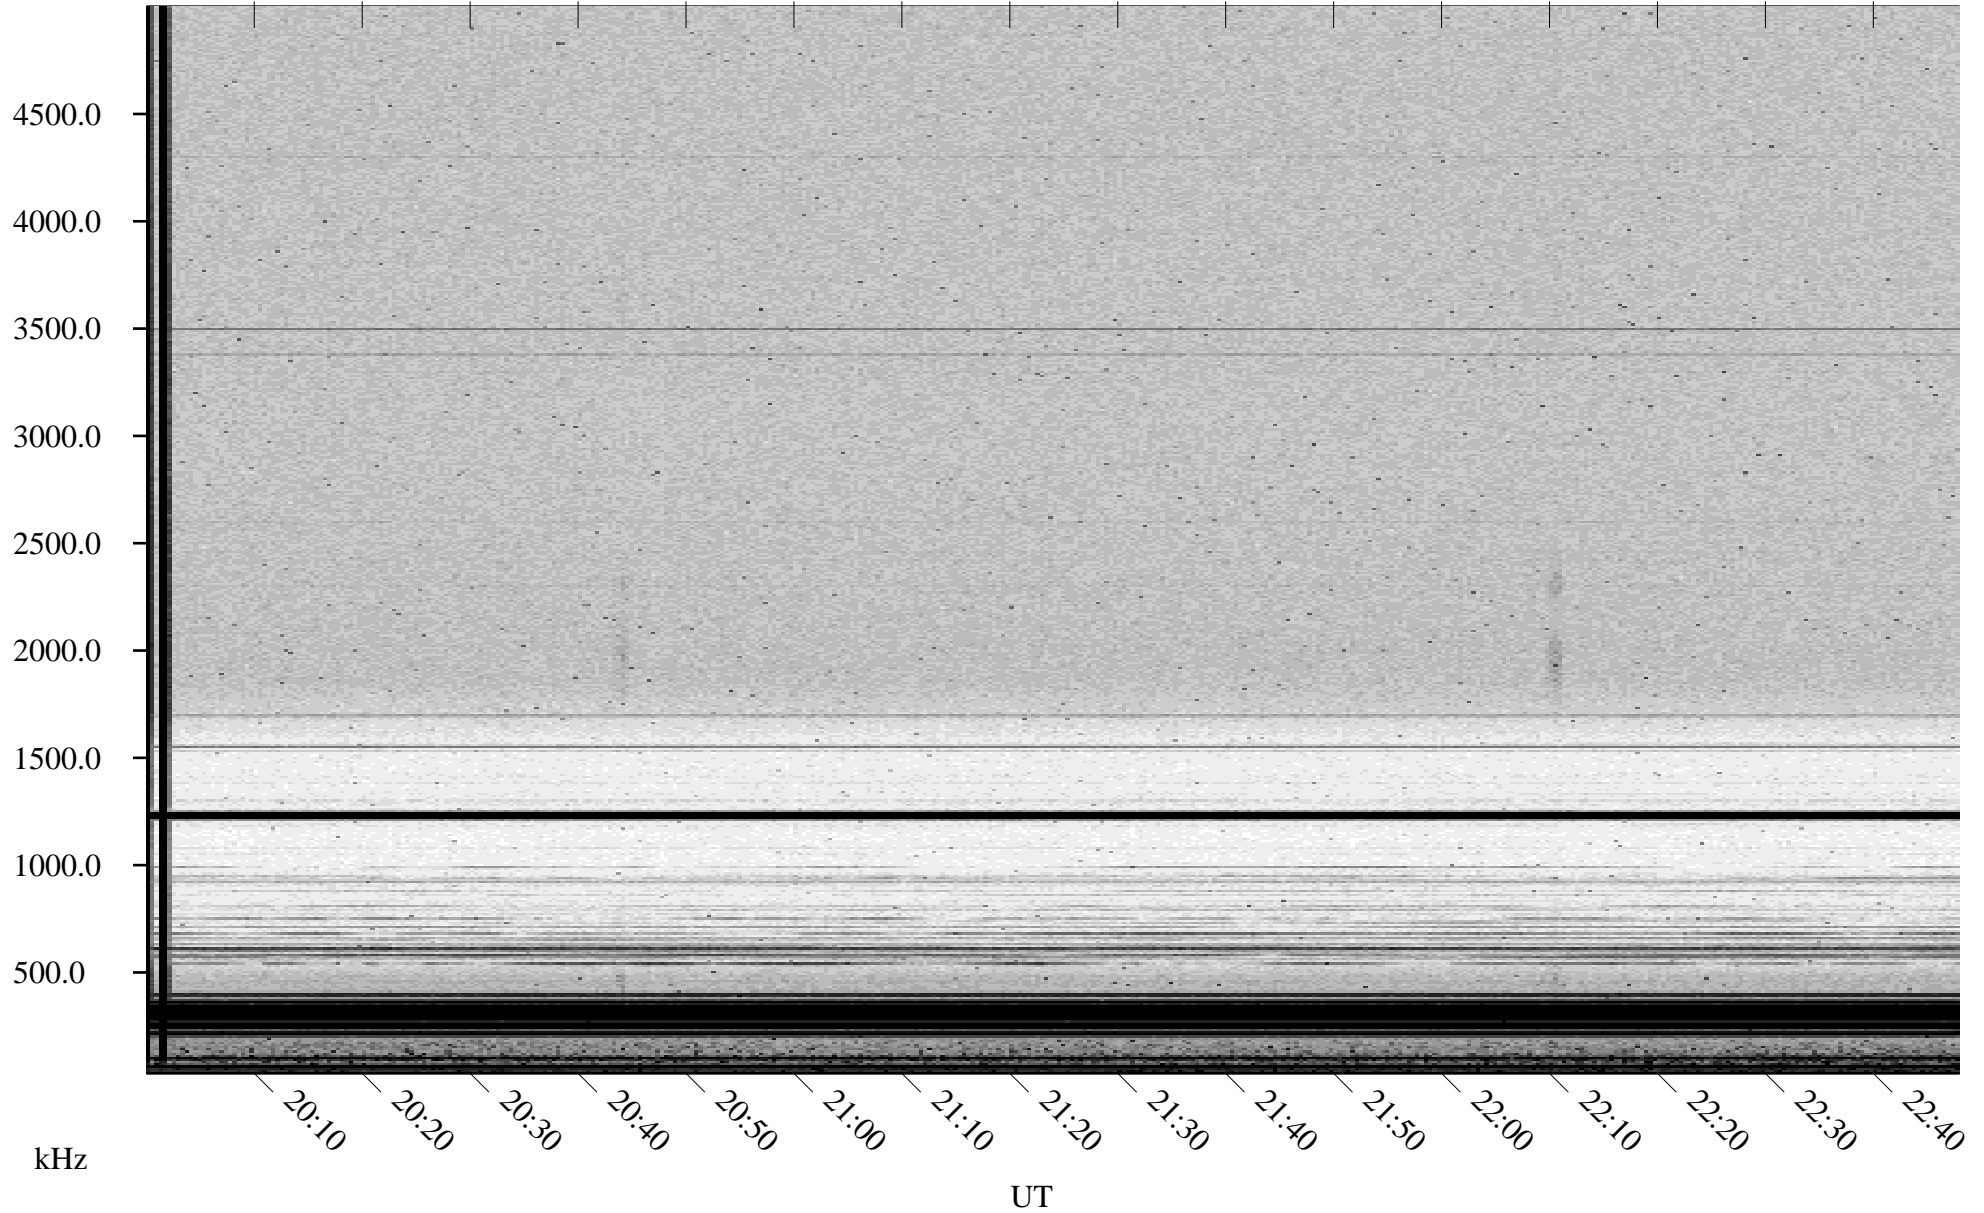

04/19/2002 Churchill, Manitoba

Linear Scale Black = 161 White = 15

ch02109l.r00m max_12

Page 1

04/19/2002 Churchill, Manitoba

Linear Scale Black = 161 White = 15

ch02109l.r00m max_12

Page 2

04/20/2002 Churchill, Manitoba

Linear Scale Black = 161 White = 15

ch02109l.r00m max_12

Page 3

04/20/2002 Churchill, Manitoba

Linear Scale Black = 161 White = 15

ch02109l.r00m max_12

Page 4

04/20/2002 Churchill, Manitoba

Linear Scale Black = 161 White = 15

ch02109l.r00m max_12

Page 5

04/20/2002 Churchill, Manitoba

Linear Scale Black = 161 White = 15

ch02109l.r00m max_12

Page 6

04/20/2002 Churchill, Manitoba

Linear Scale Black = 161 White = 15

ch02109l.r00m max_12

Page 7

04/20/2002 Churchill, Manitoba

Linear Scale Black = 161 White = 15

ch02109l.r00m max_12