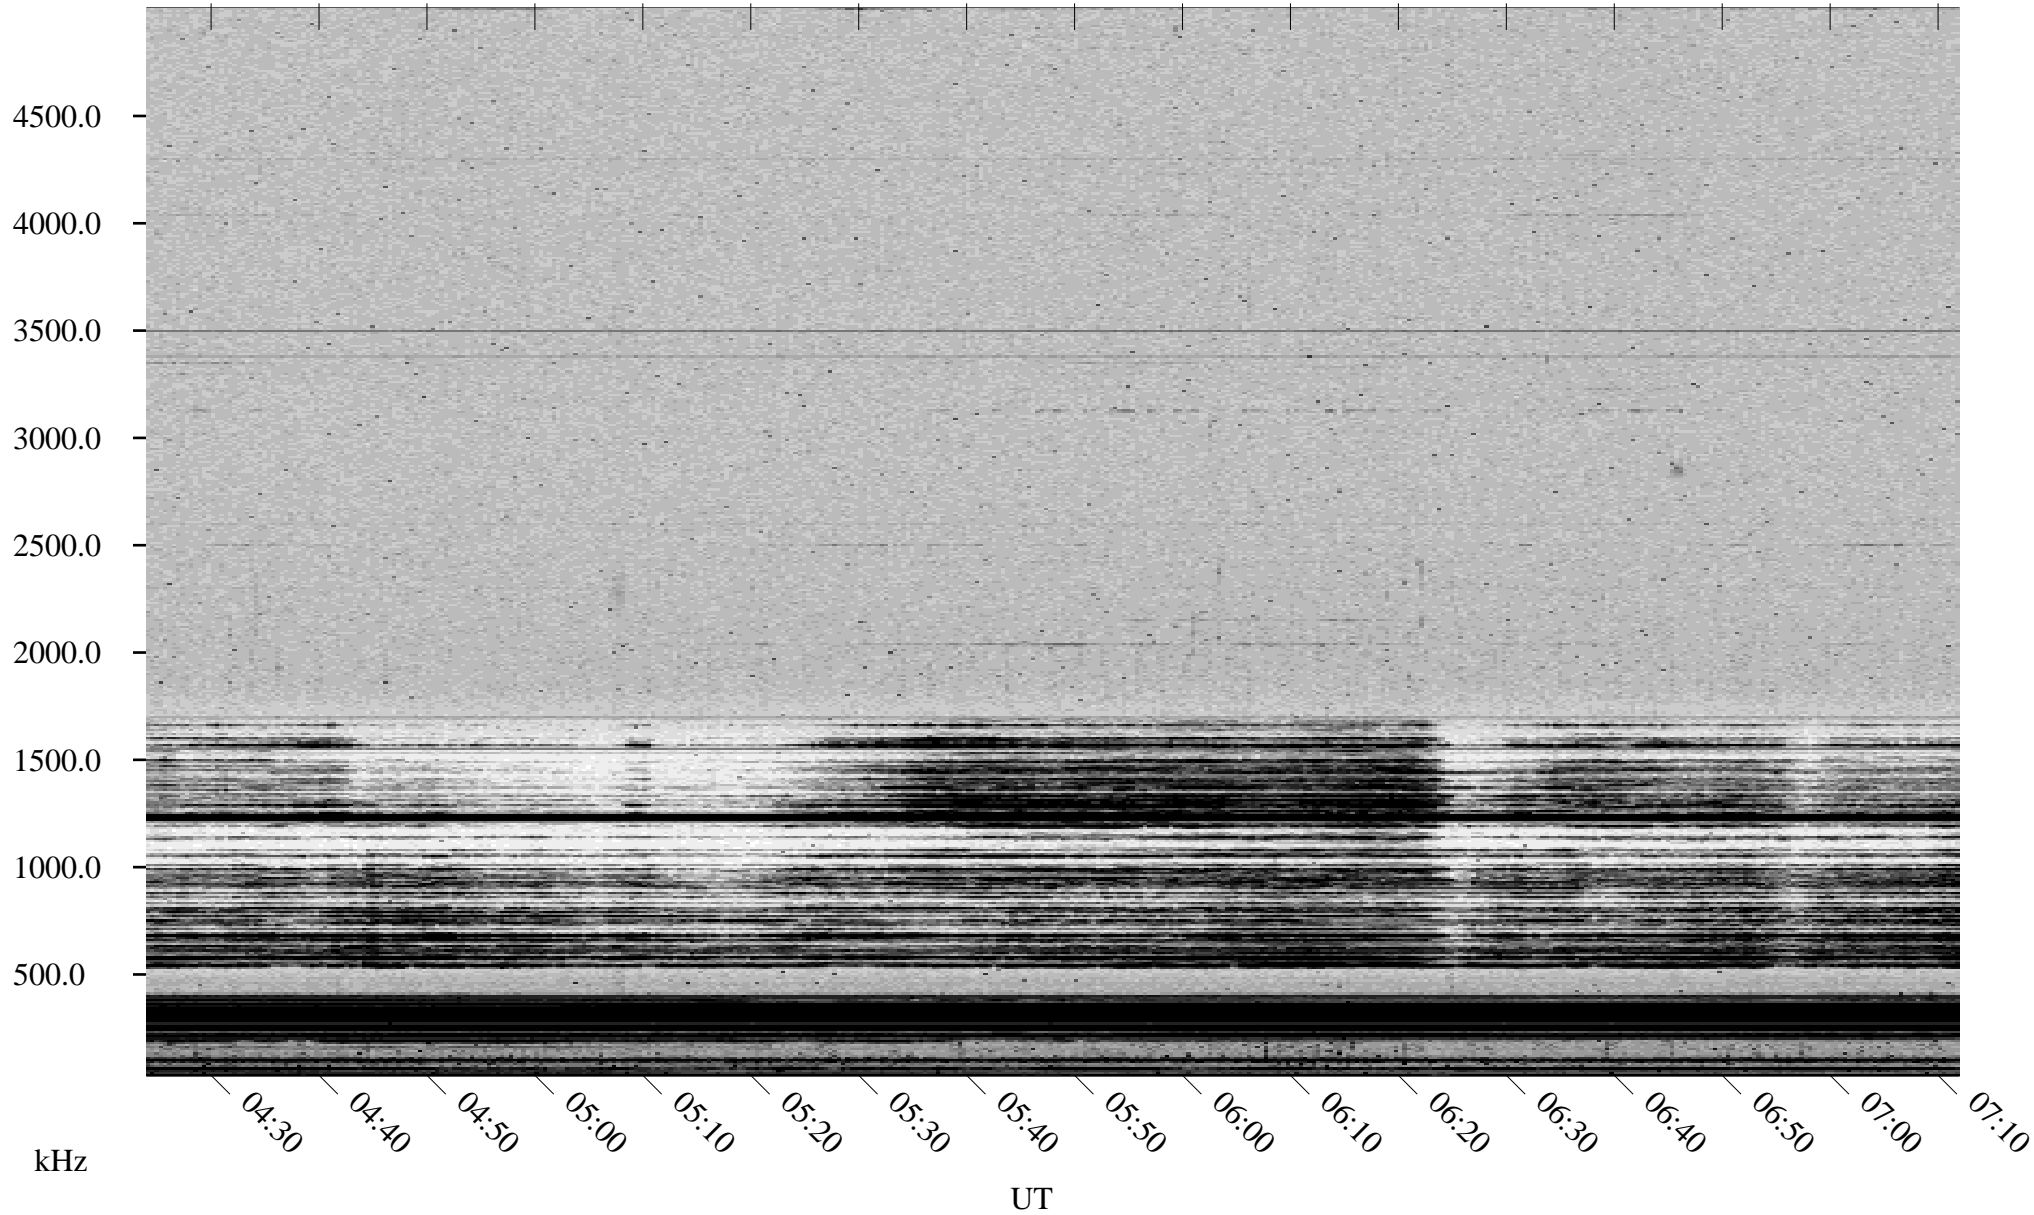

04/19/2002 Churchill, Manitoba

Linear Scale Black = 161 White = 15

ch02109l.r00m max_12

Page 1

04/19/2002 Churchill, Manitoba

Linear Scale Black = 161 White = 15

ch02109l.r00m max_12

Page 2

04/20/2002 Churchill, Manitoba

Linear Scale Black = 161 White = 15

ch02109l.r00m max_12

Page 3

04/20/2002 Churchill, Manitoba

Linear Scale Black = 161 White = 15

ch02109l.r00m max_12

Page 4

04/20/2002 Churchill, Manitoba

Linear Scale Black = 161 White = 15

ch02109l.r00m max_12

Page 5

04/20/2002 Churchill, Manitoba

Linear Scale Black = 161 White = 15

ch02109l.r00m max_12

Page 6

04/20/2002 Churchill, Manitoba

Linear Scale Black = 161 White = 15

ch02109l.r00m max_12

Page 7

04/20/2002 Churchill, Manitoba

Linear Scale Black = 161 White = 15

ch02109l.r00m max_12