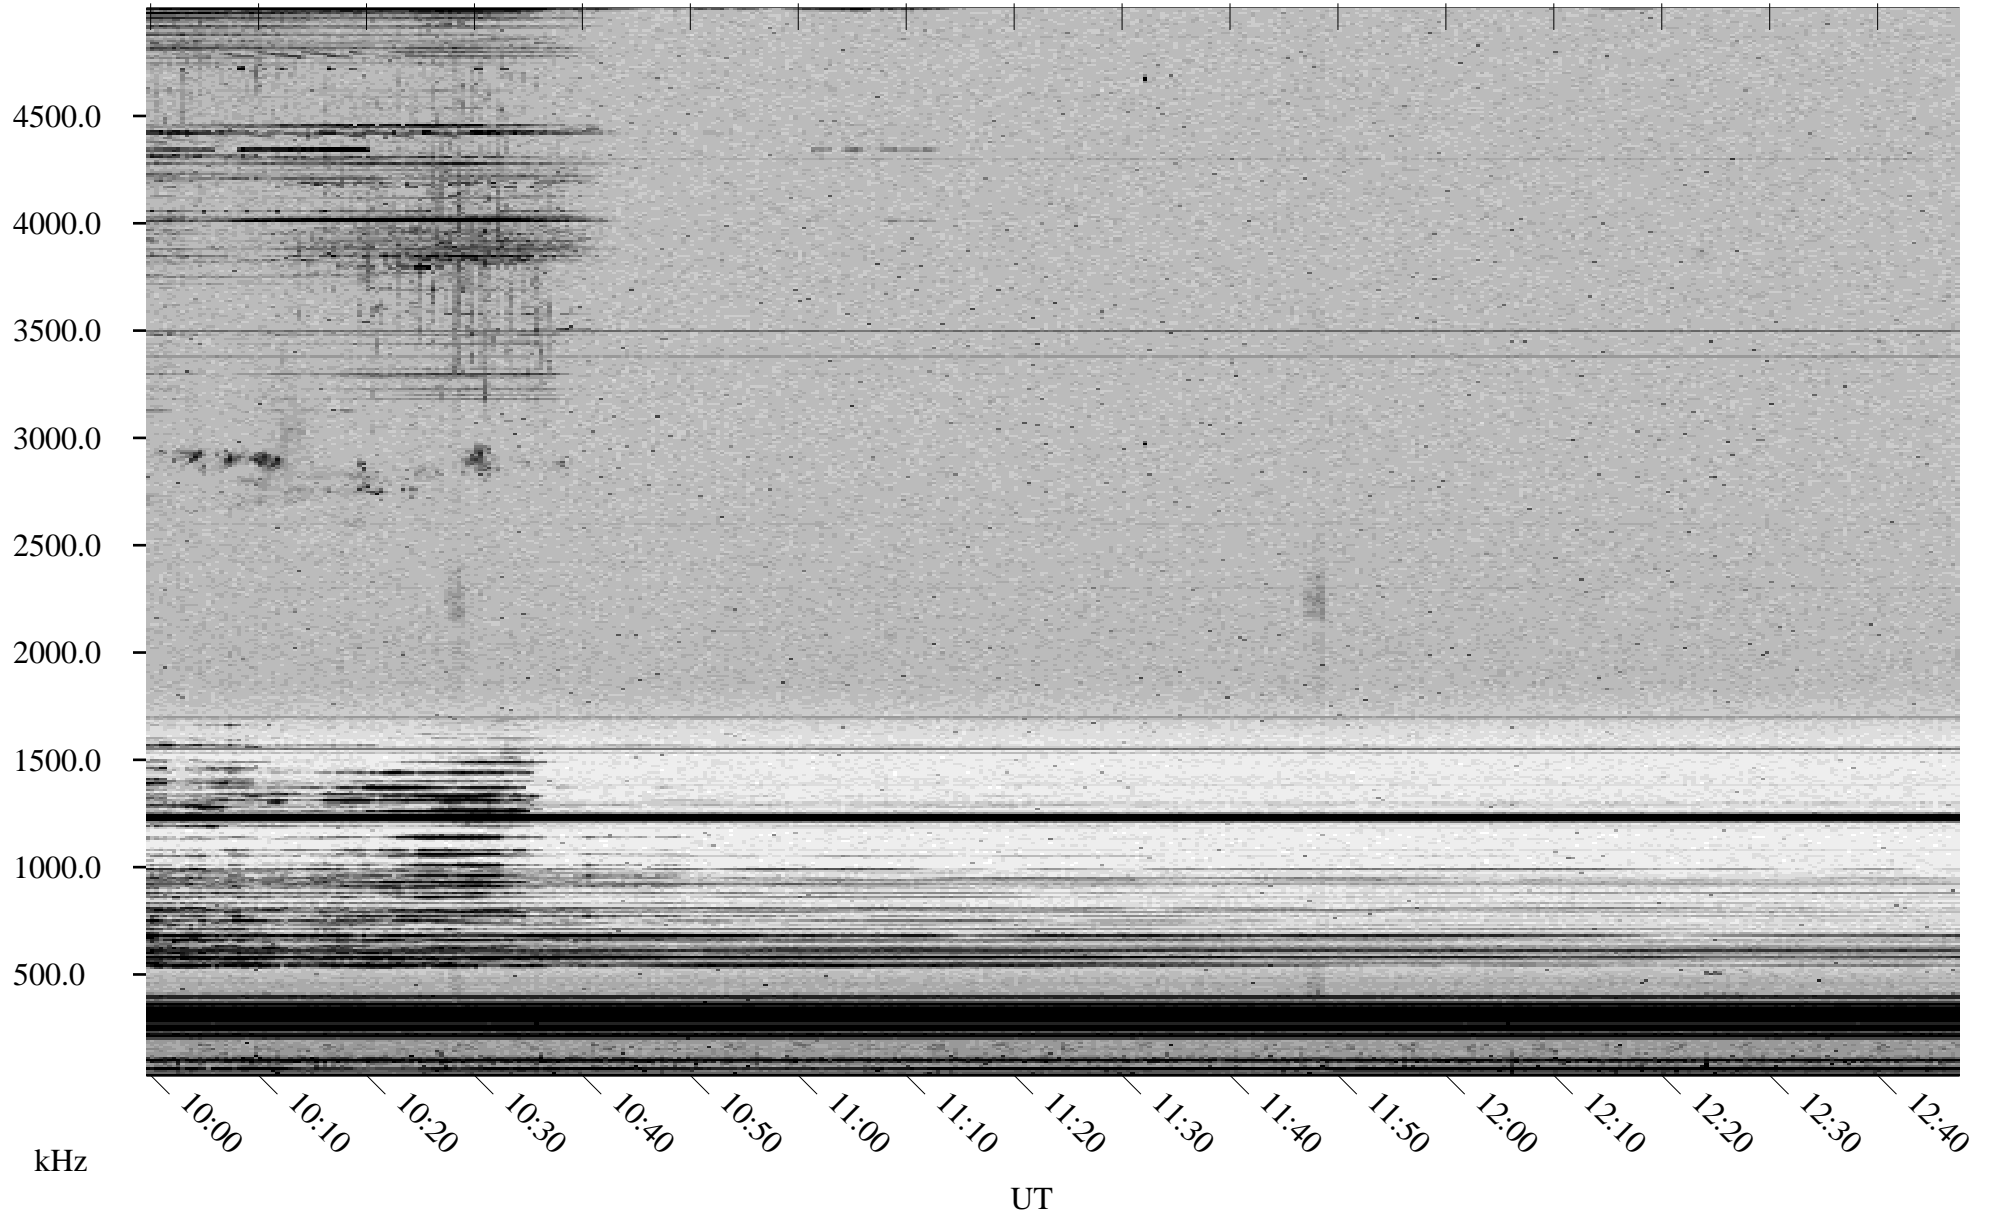

04/19/2002 Churchill, Manitoba

Linear Scale Black = 161 White = 15

ch02109l.r00m max_12

Page 1

04/19/2002 Churchill, Manitoba

Linear Scale Black = 161 White = 15

ch02109l.r00m max_12

Page 2

04/20/2002 Churchill, Manitoba

Linear Scale Black = 161 White = 15

ch02109l.r00m max_12

Page 3

04/20/2002 Churchill, Manitoba

Linear Scale Black = 161 White = 15

ch02109l.r00m max_12

Page 4

04/20/2002 Churchill, Manitoba

Linear Scale Black = 161 White = 15

ch02109l.r00m max_12

Page 5

04/20/2002 Churchill, Manitoba

Linear Scale Black = 161 White = 15

ch02109l.r00m max_12

Page 6

04/20/2002 Churchill, Manitoba

Linear Scale Black = 161 White = 15

ch02109l.r00m max_12

Page 7

04/20/2002 Churchill, Manitoba

Linear Scale Black = 161 White = 15

ch02109l.r00m max_12