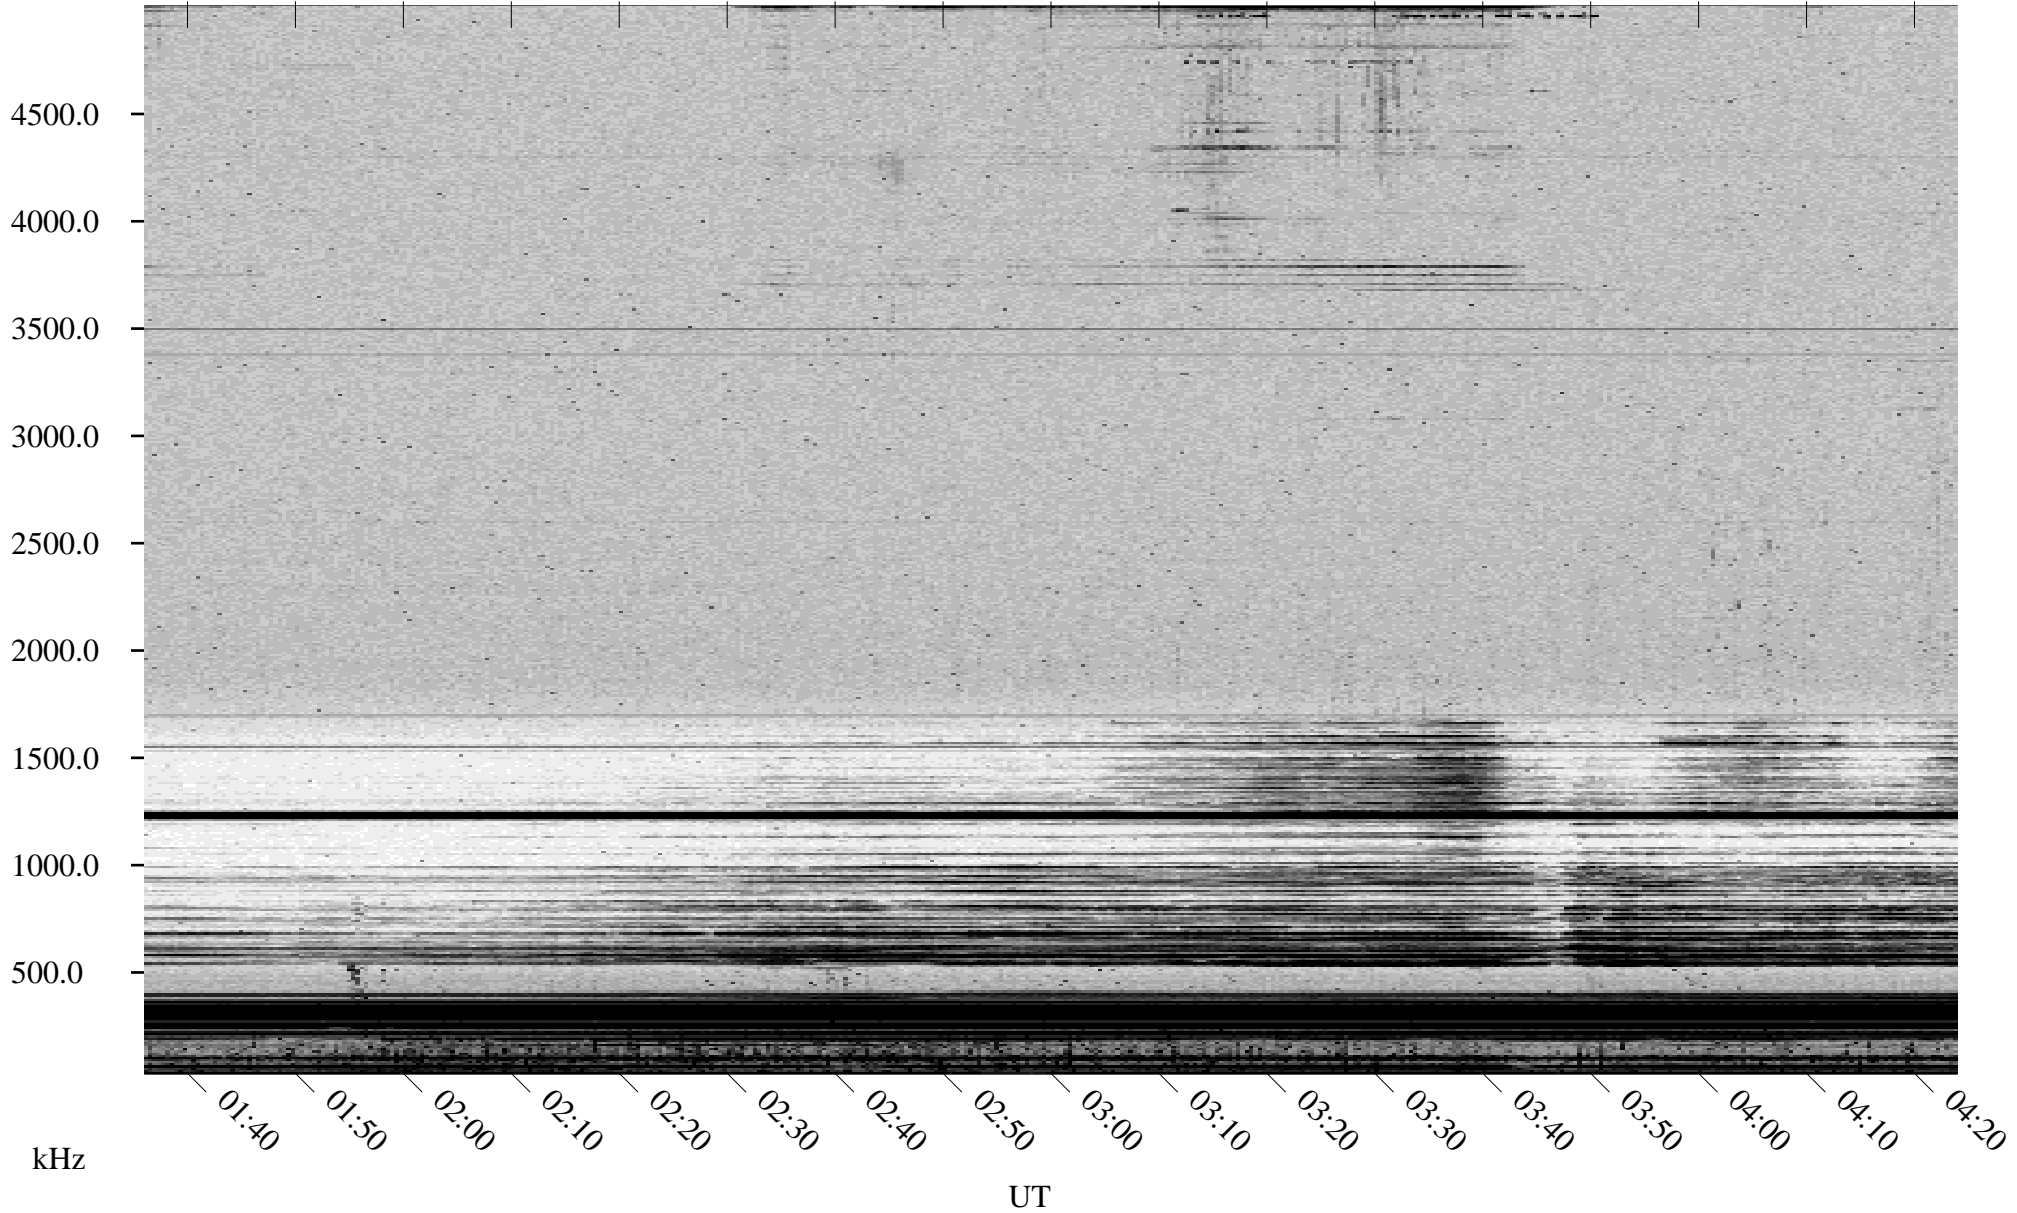

04/19/2002 Churchill, Manitoba

Linear Scale Black = 161 White = 15

ch02109l.r00m max_12

Page 1

04/19/2002 Churchill, Manitoba

Linear Scale Black = 161 White = 15

ch02109l.r00m max_12

Page 2

04/20/2002 Churchill, Manitoba

Linear Scale Black = 161 White = 15

ch02109l.r00m max_12

Page 3

04/20/2002 Churchill, Manitoba

Linear Scale Black = 161 White = 15

ch02109l.r00m max_12

Page 4

04/20/2002 Churchill, Manitoba

Linear Scale Black = 161 White = 15

ch02109l.r00m max_12

Page 5

04/20/2002 Churchill, Manitoba

Linear Scale Black = 161 White = 15

ch02109l.r00m max_12

Page 6

04/20/2002 Churchill, Manitoba

Linear Scale Black = 161 White = 15

ch02109l.r00m max_12

Page 7

04/20/2002 Churchill, Manitoba

Linear Scale Black = 161 White = 15

ch02109l.r00m max_12