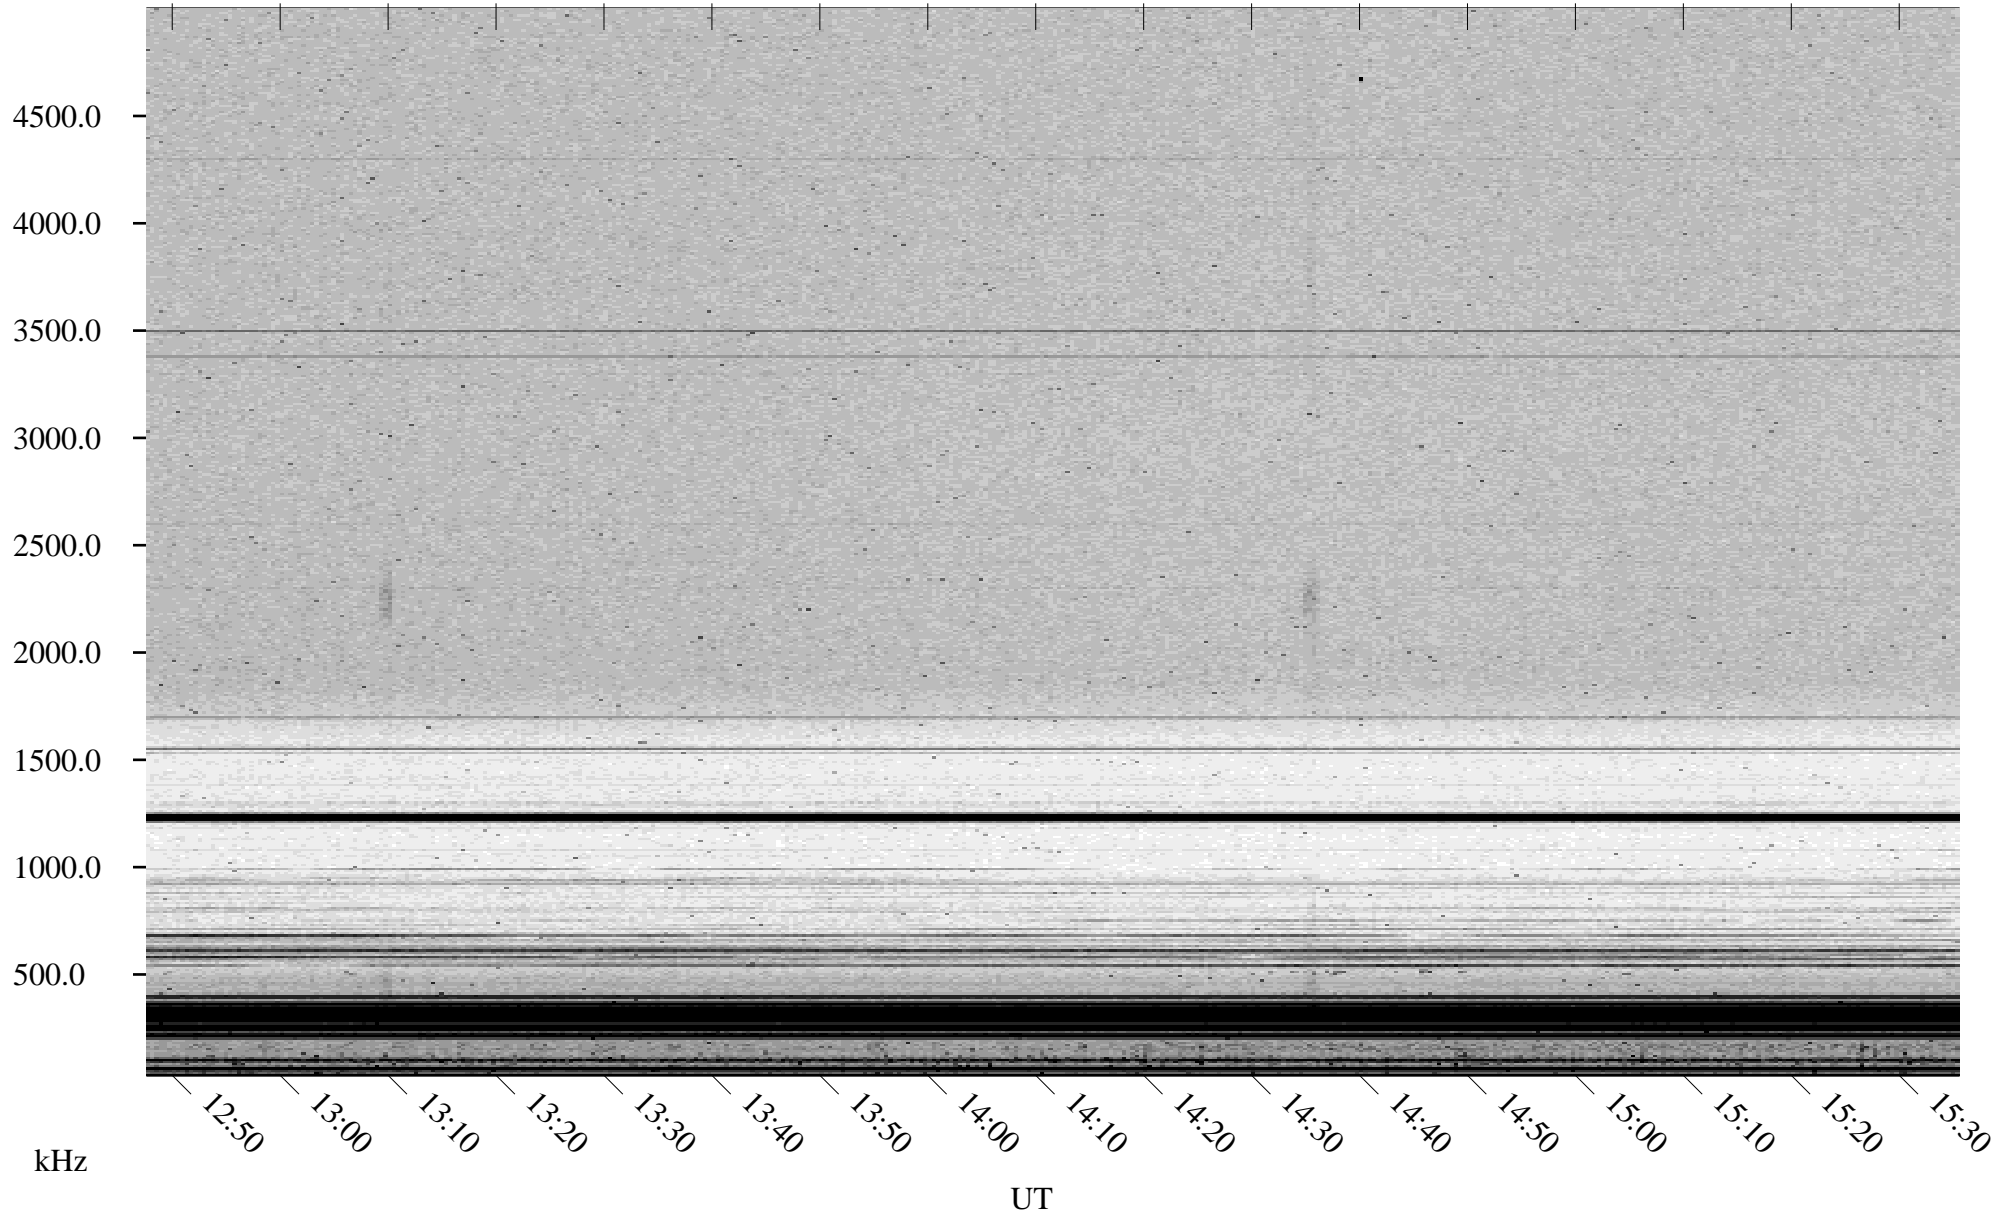

04/19/2002 Churchill, Manitoba

Linear Scale Black = 161 White = 15

ch02109l.r00m max_12

Page 1

04/19/2002 Churchill, Manitoba

Linear Scale Black = 161 White = 15

ch02109l.r00m max_12

Page 2

04/20/2002 Churchill, Manitoba

Linear Scale Black = 161 White = 15

ch02109l.r00m max_12

Page 3

04/20/2002 Churchill, Manitoba

Linear Scale Black = 161 White = 15

ch02109l.r00m max_12

Page 4

04/20/2002 Churchill, Manitoba

Linear Scale Black = 161 White = 15

ch02109l.r00m max_12

Page 5

04/20/2002 Churchill, Manitoba

Linear Scale Black = 161 White = 15

ch02109l.r00m max_12

Page 6

04/20/2002 Churchill, Manitoba

Linear Scale Black = 161 White = 15

ch02109l.r00m max_12

Page 7

04/20/2002 Churchill, Manitoba

Linear Scale Black = 161 White = 15

ch02109l.r00m max_12