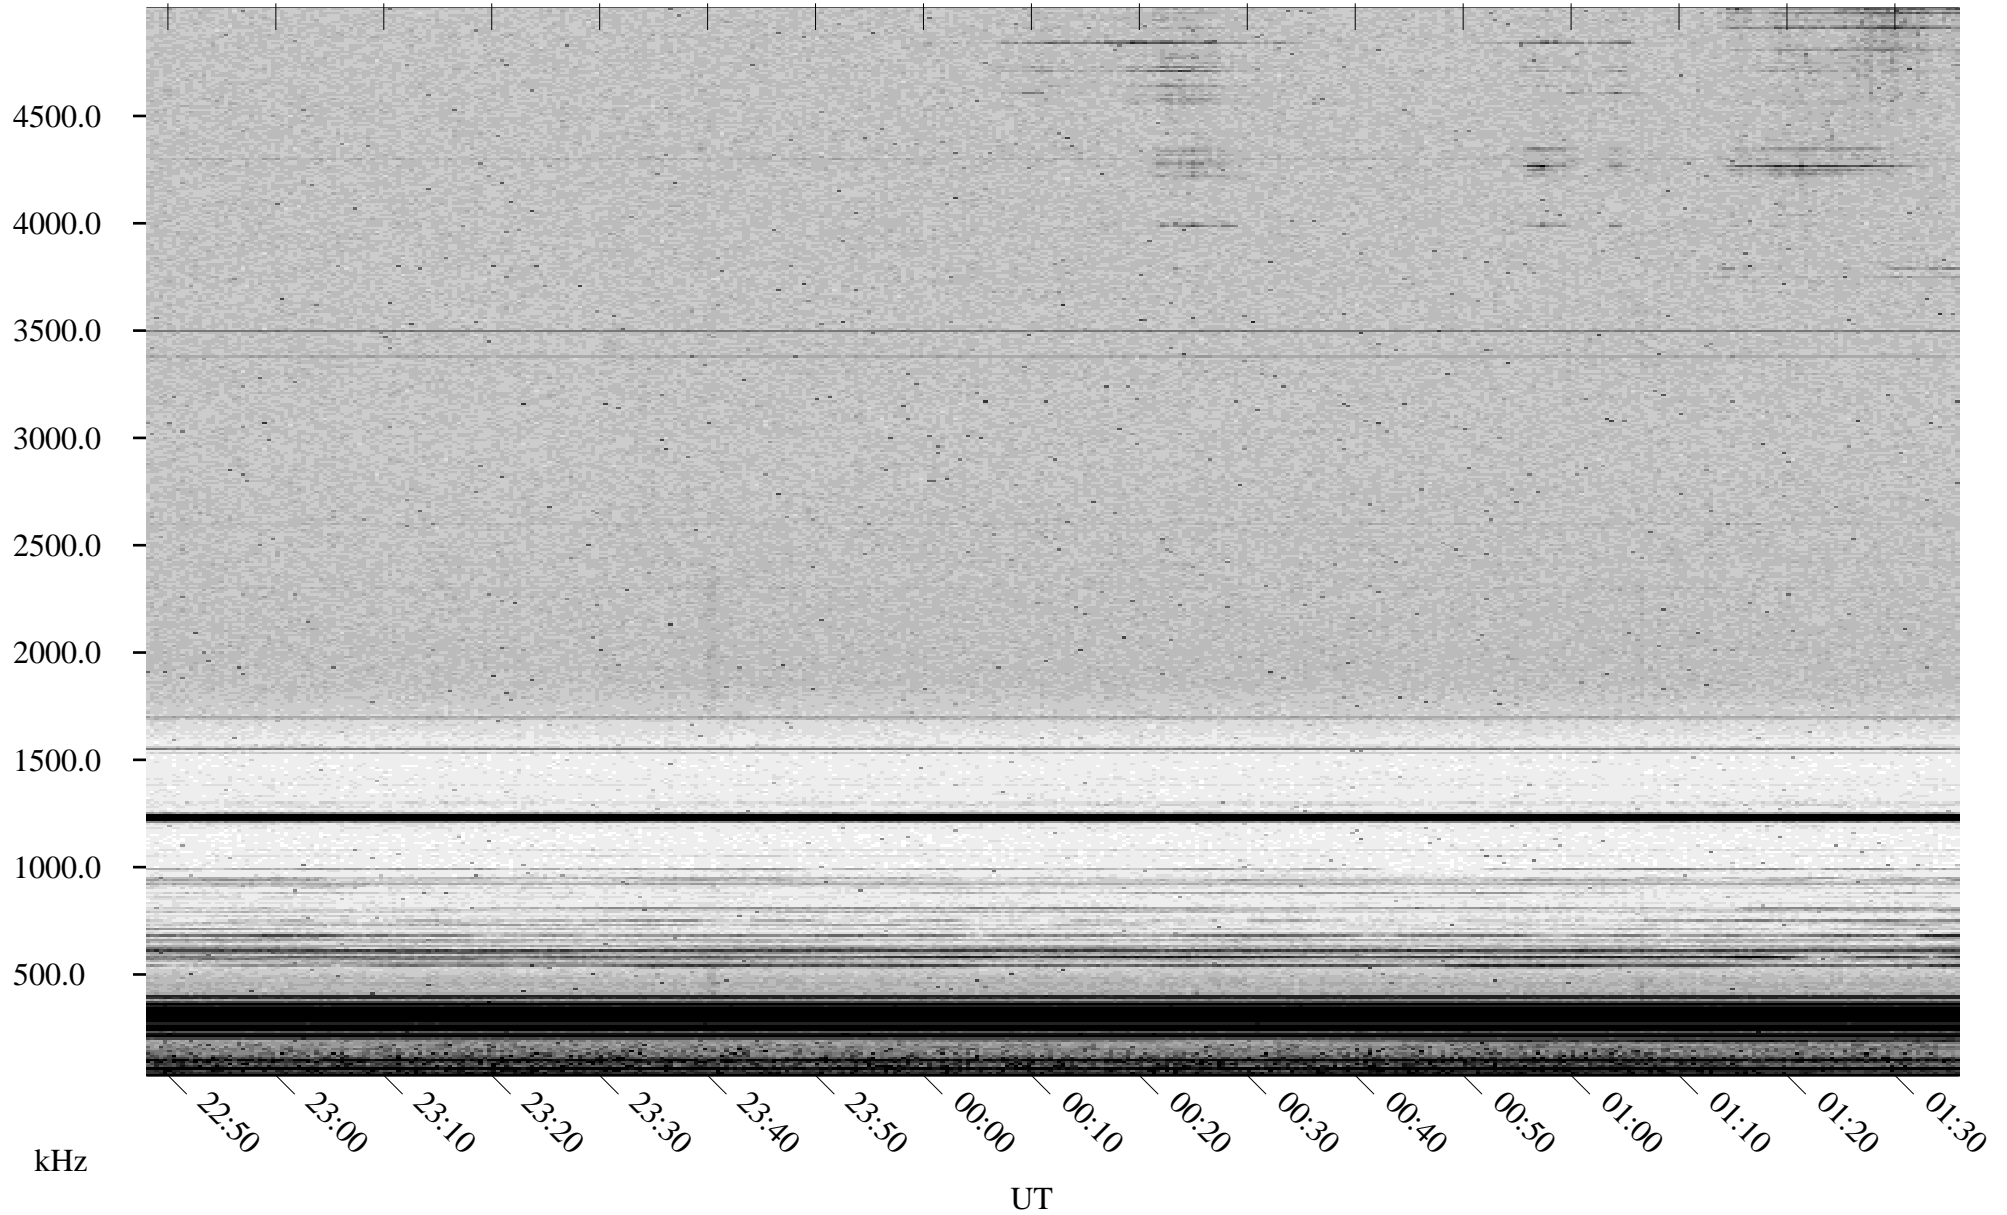

04/19/2002 Churchill, Manitoba

Linear Scale Black = 161 White = 15

ch02109l.r00m max_12

Page 1

04/19/2002 Churchill, Manitoba

Linear Scale Black = 161 White = 15

ch02109l.r00m max_12

Page 2

04/20/2002 Churchill, Manitoba

Linear Scale Black = 161 White = 15

ch02109l.r00m max_12

Page 3

04/20/2002 Churchill, Manitoba

Linear Scale Black = 161 White = 15

ch02109l.r00m max_12

Page 4

04/20/2002 Churchill, Manitoba

Linear Scale Black = 161 White = 15

ch02109l.r00m max_12

Page 5

04/20/2002 Churchill, Manitoba

Linear Scale Black = 161 White = 15

ch02109l.r00m max_12

Page 6

04/20/2002 Churchill, Manitoba

Linear Scale Black = 161 White = 15

ch02109l.r00m max_12

Page 7

04/20/2002 Churchill, Manitoba

Linear Scale Black = 161 White = 15

ch02109l.r00m max_12