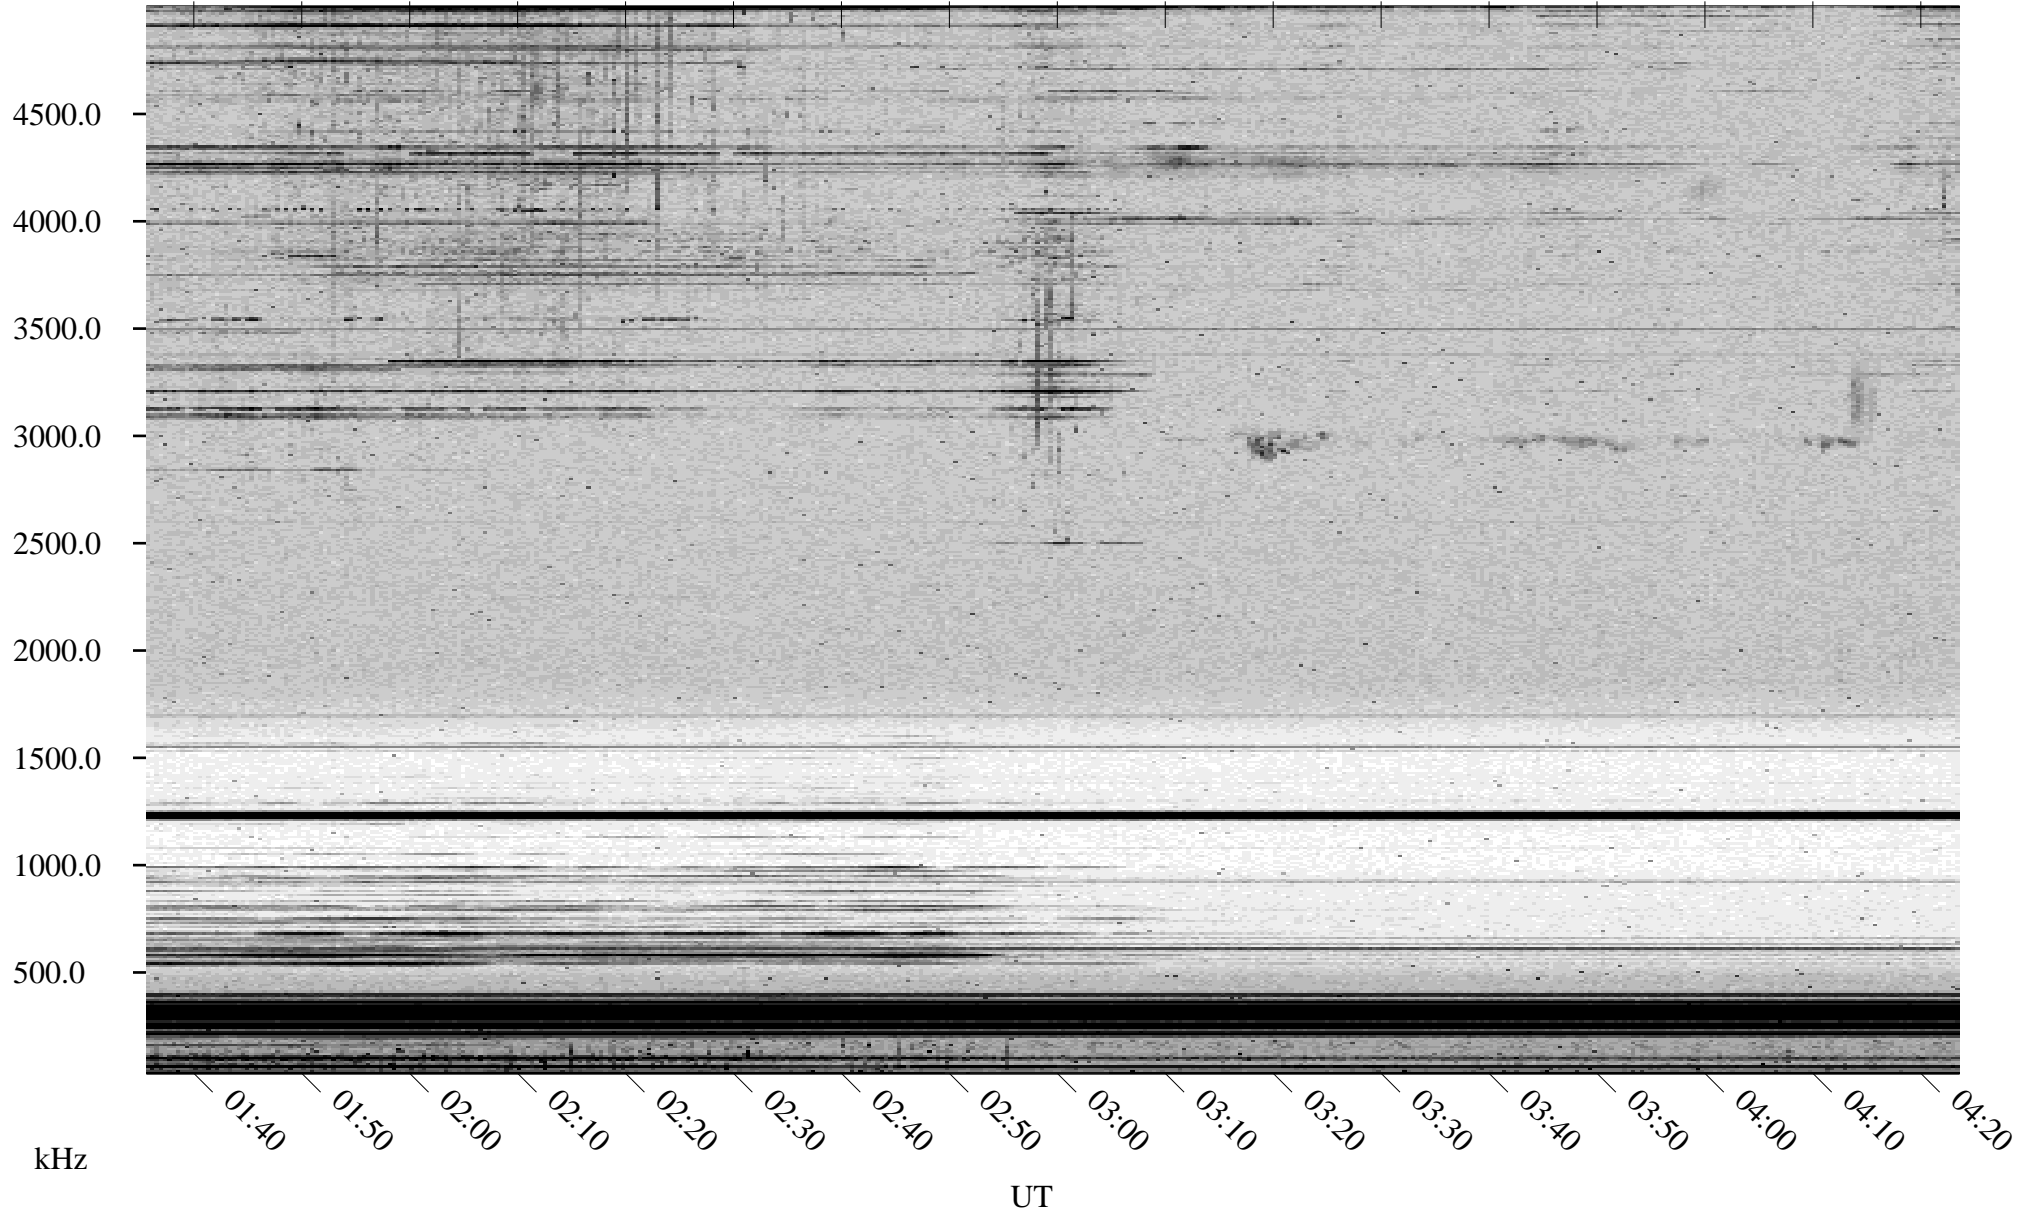

04/20/2002 Churchill, Manitoba

Linear Scale Black = 161 White = 15

ch02110l.r00m max_12

Page 1

04/20/2002 Churchill, Manitoba

Linear Scale Black = 161 White = 15

ch02110l.r00m max_12

Page 2

04/21/2002 Churchill, Manitoba

Linear Scale Black = 161 White = 15

ch02110l.r00m max_12

Page 3

04/21/2002 Churchill, Manitoba

Linear Scale Black = 161 White = 15

ch02110l.r00m max_12

Page 4

04/21/2002 Churchill, Manitoba

Linear Scale Black = 161 White = 15

ch02110l.r00m max_12

Page 5

04/21/2002 Churchill, Manitoba

Linear Scale Black = 161 White = 15

ch02110l.r00m max_12

Page 6

04/21/2002 Churchill, Manitoba

Linear Scale Black = 161 White = 15

ch02110l.r00m max_12

Page 7

04/21/2002 Churchill, Manitoba

Linear Scale Black = 161 White = 15

ch02110l.r00m max_12