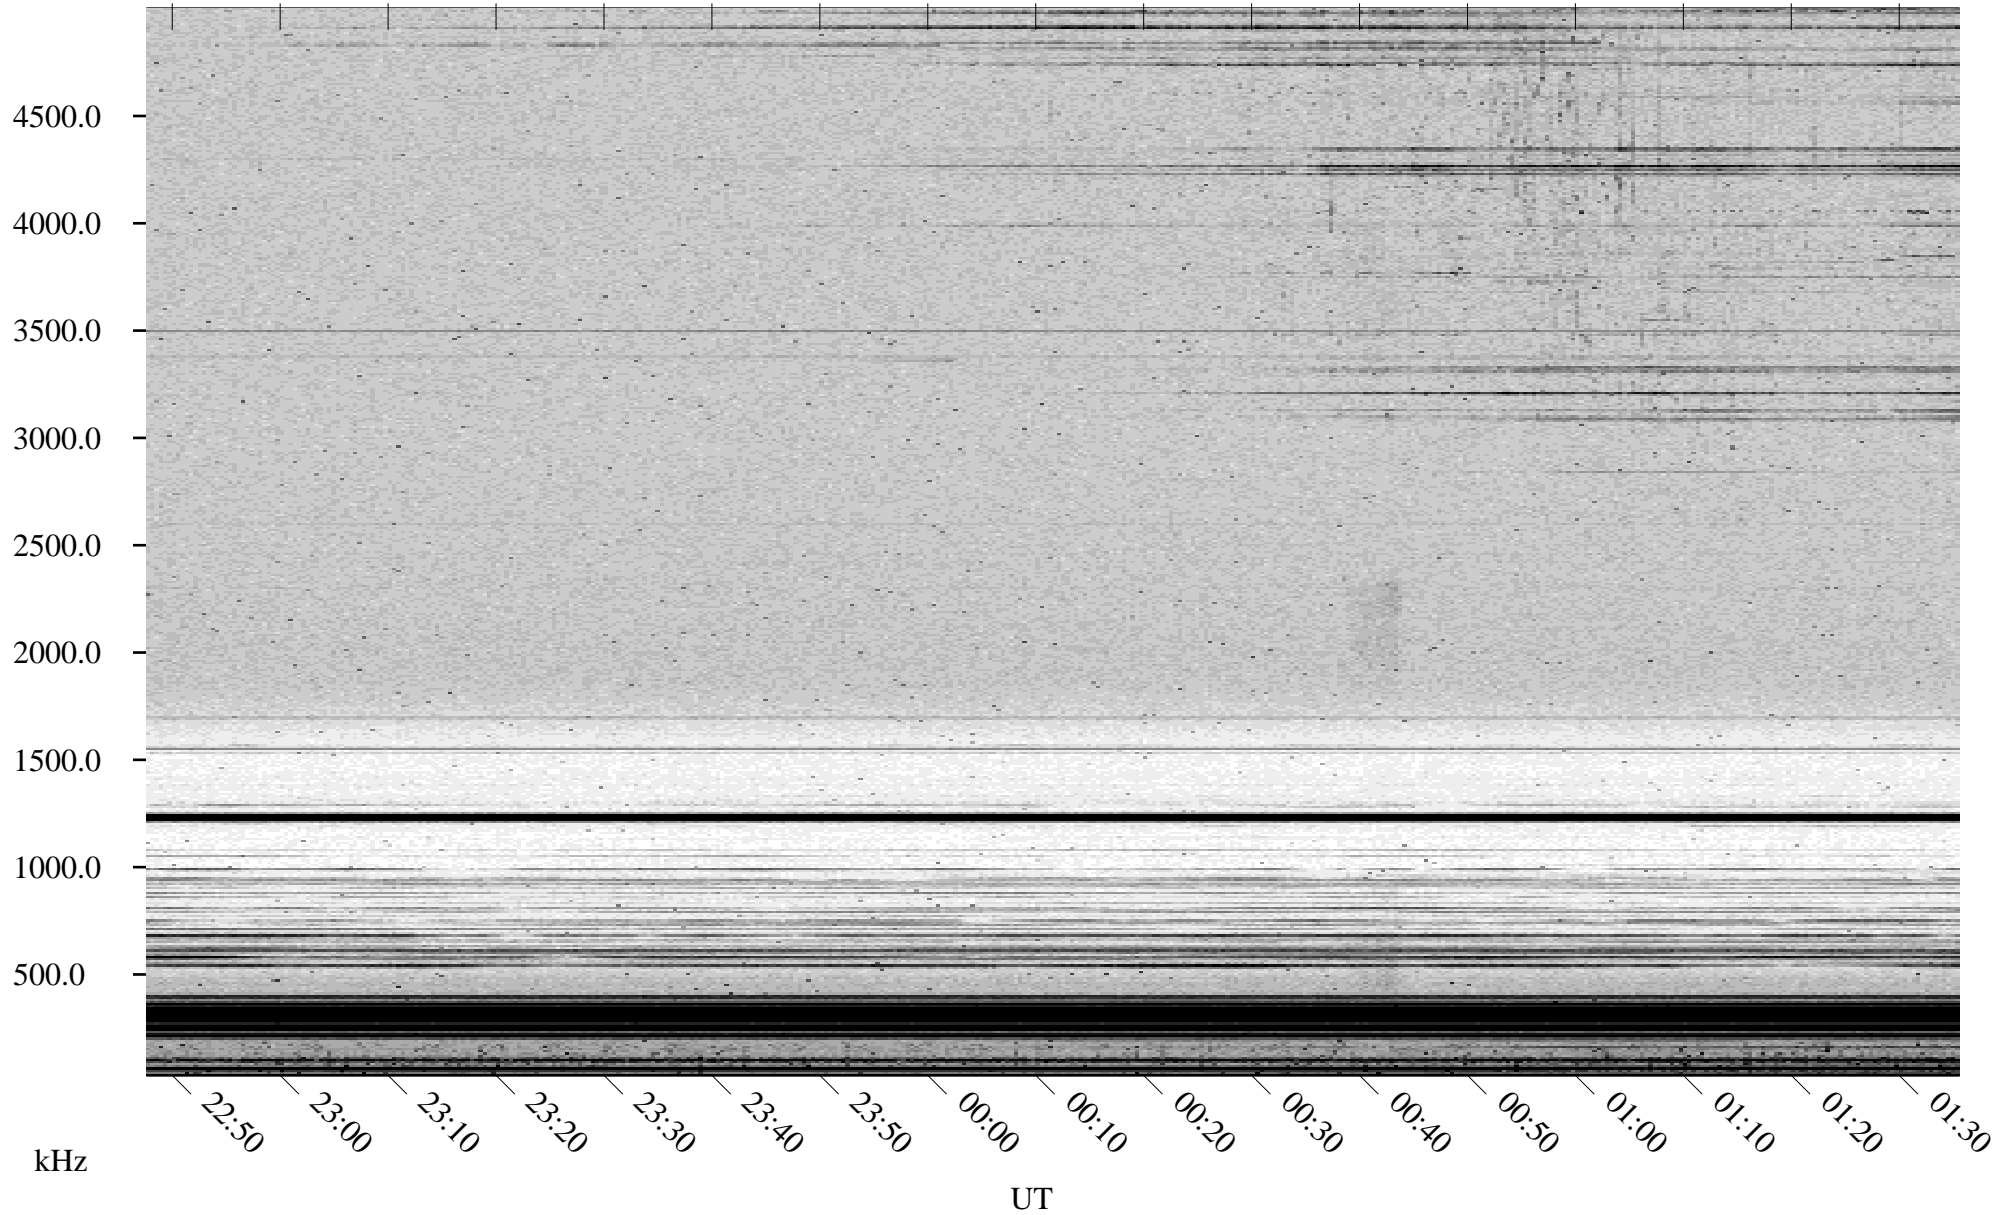

04/20/2002 Churchill, Manitoba

Linear Scale Black = 161 White = 15

ch02110l.r00m max_12

Page 1

04/20/2002 Churchill, Manitoba

Linear Scale Black = 161 White = 15

ch02110l.r00m max_12

Page 2

04/21/2002 Churchill, Manitoba

Linear Scale Black = 161 White = 15

ch02110l.r00m max_12

Page 3

04/21/2002 Churchill, Manitoba

Linear Scale Black = 161 White = 15

ch02110l.r00m max_12

Page 4

04/21/2002 Churchill, Manitoba

Linear Scale Black = 161 White = 15

ch02110l.r00m max_12

Page 5

04/21/2002 Churchill, Manitoba

Linear Scale Black = 161 White = 15

ch02110l.r00m max_12

Page 6

04/21/2002 Churchill, Manitoba

Linear Scale Black = 161 White = 15

ch02110l.r00m max_12

Page 7

04/21/2002 Churchill, Manitoba

Linear Scale Black = 161 White = 15

ch02110l.r00m max_12