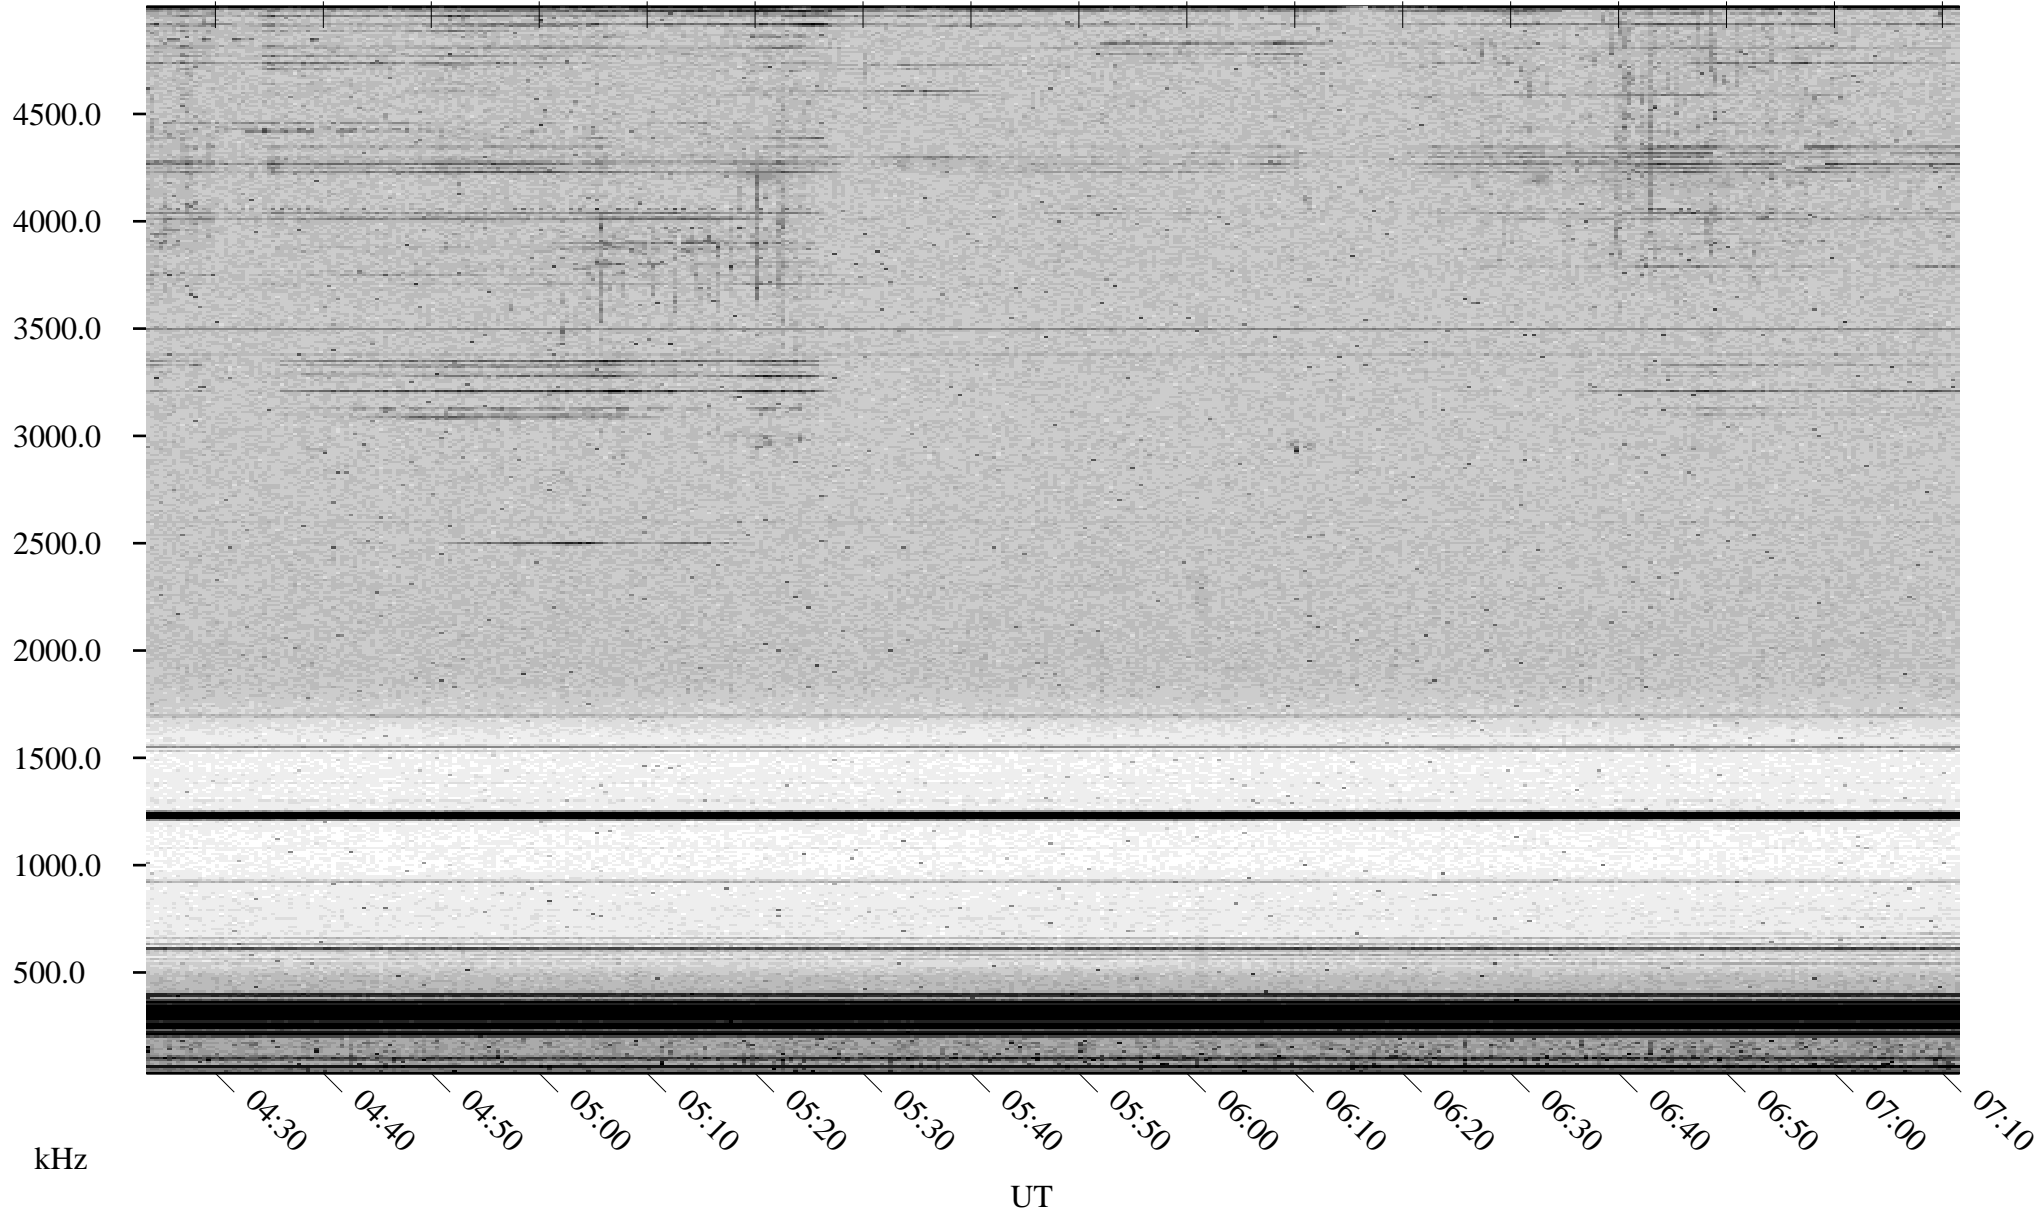

04/20/2002 Churchill, Manitoba

Linear Scale Black = 161 White = 15

ch02110l.r00m max_12

Page 1

04/20/2002 Churchill, Manitoba

Linear Scale Black = 161 White = 15

ch02110l.r00m max_12

Page 2

04/21/2002 Churchill, Manitoba

Linear Scale Black = 161 White = 15

ch02110l.r00m max_12

Page 3

04/21/2002 Churchill, Manitoba

Linear Scale Black = 161 White = 15

ch02110l.r00m max_12

Page 4

04/21/2002 Churchill, Manitoba

Linear Scale Black = 161 White = 15

ch02110l.r00m max_12

Page 5

04/21/2002 Churchill, Manitoba

Linear Scale Black = 161 White = 15

ch02110l.r00m max_12

Page 6

04/21/2002 Churchill, Manitoba

Linear Scale Black = 161 White = 15

ch02110l.r00m max_12

Page 7

04/21/2002 Churchill, Manitoba

Linear Scale Black = 161 White = 15

ch02110l.r00m max_12