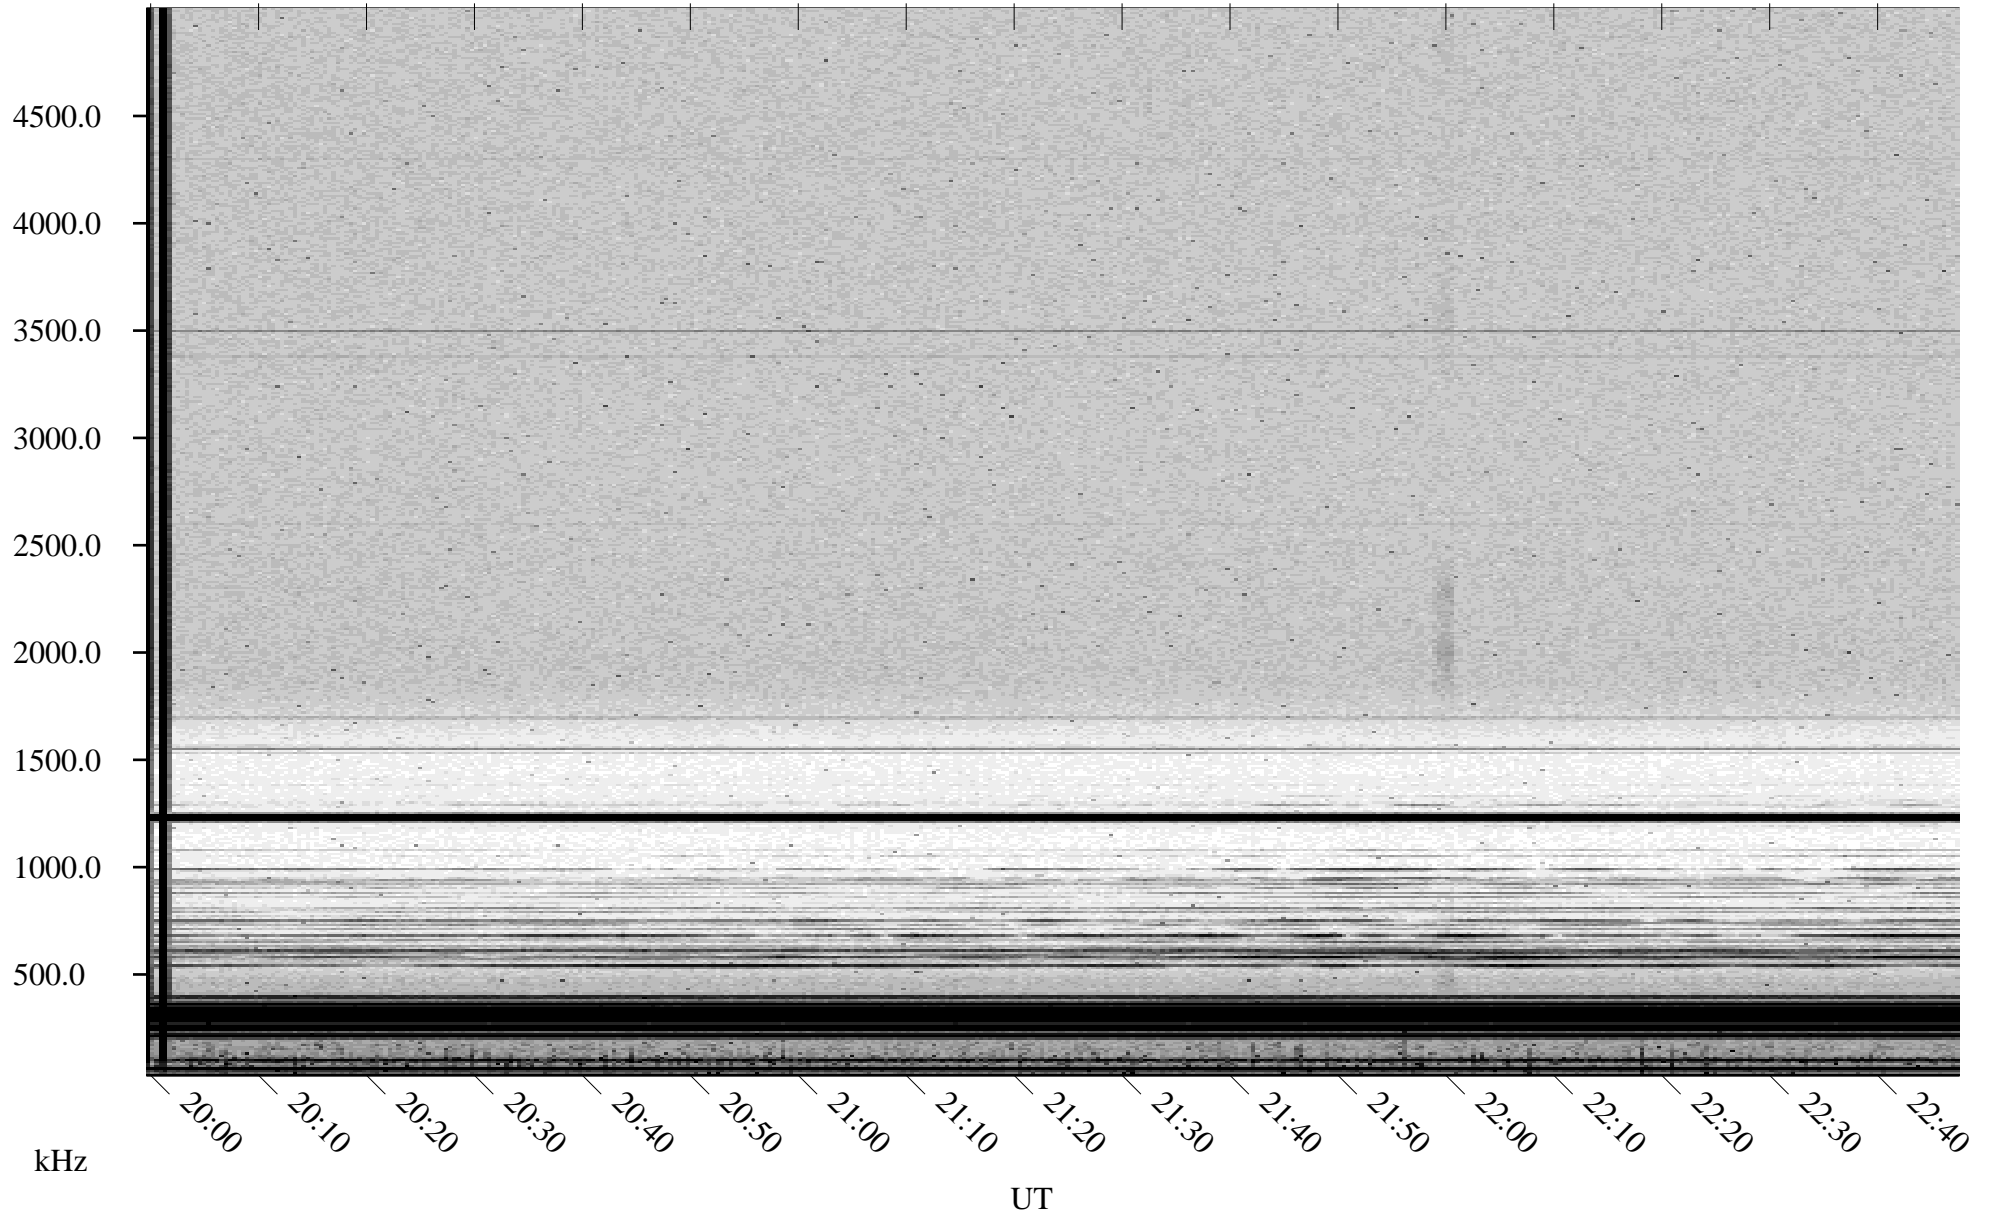

04/20/2002 Churchill, Manitoba

Linear Scale Black = 161 White = 15

ch02110l.r00m max_12

Page 1

04/20/2002 Churchill, Manitoba

Linear Scale Black = 161 White = 15

ch02110l.r00m max_12

Page 2

04/21/2002 Churchill, Manitoba

Linear Scale Black = 161 White = 15

ch02110l.r00m max_12

Page 3

04/21/2002 Churchill, Manitoba

Linear Scale Black = 161 White = 15

ch02110l.r00m max_12

Page 4

04/21/2002 Churchill, Manitoba

Linear Scale Black = 161 White = 15

ch02110l.r00m max_12

Page 5

04/21/2002 Churchill, Manitoba

Linear Scale Black = 161 White = 15

ch02110l.r00m max_12

Page 6

04/21/2002 Churchill, Manitoba

Linear Scale Black = 161 White = 15

ch02110l.r00m max_12

Page 7

04/21/2002 Churchill, Manitoba

Linear Scale Black = 161 White = 15

ch02110l.r00m max_12