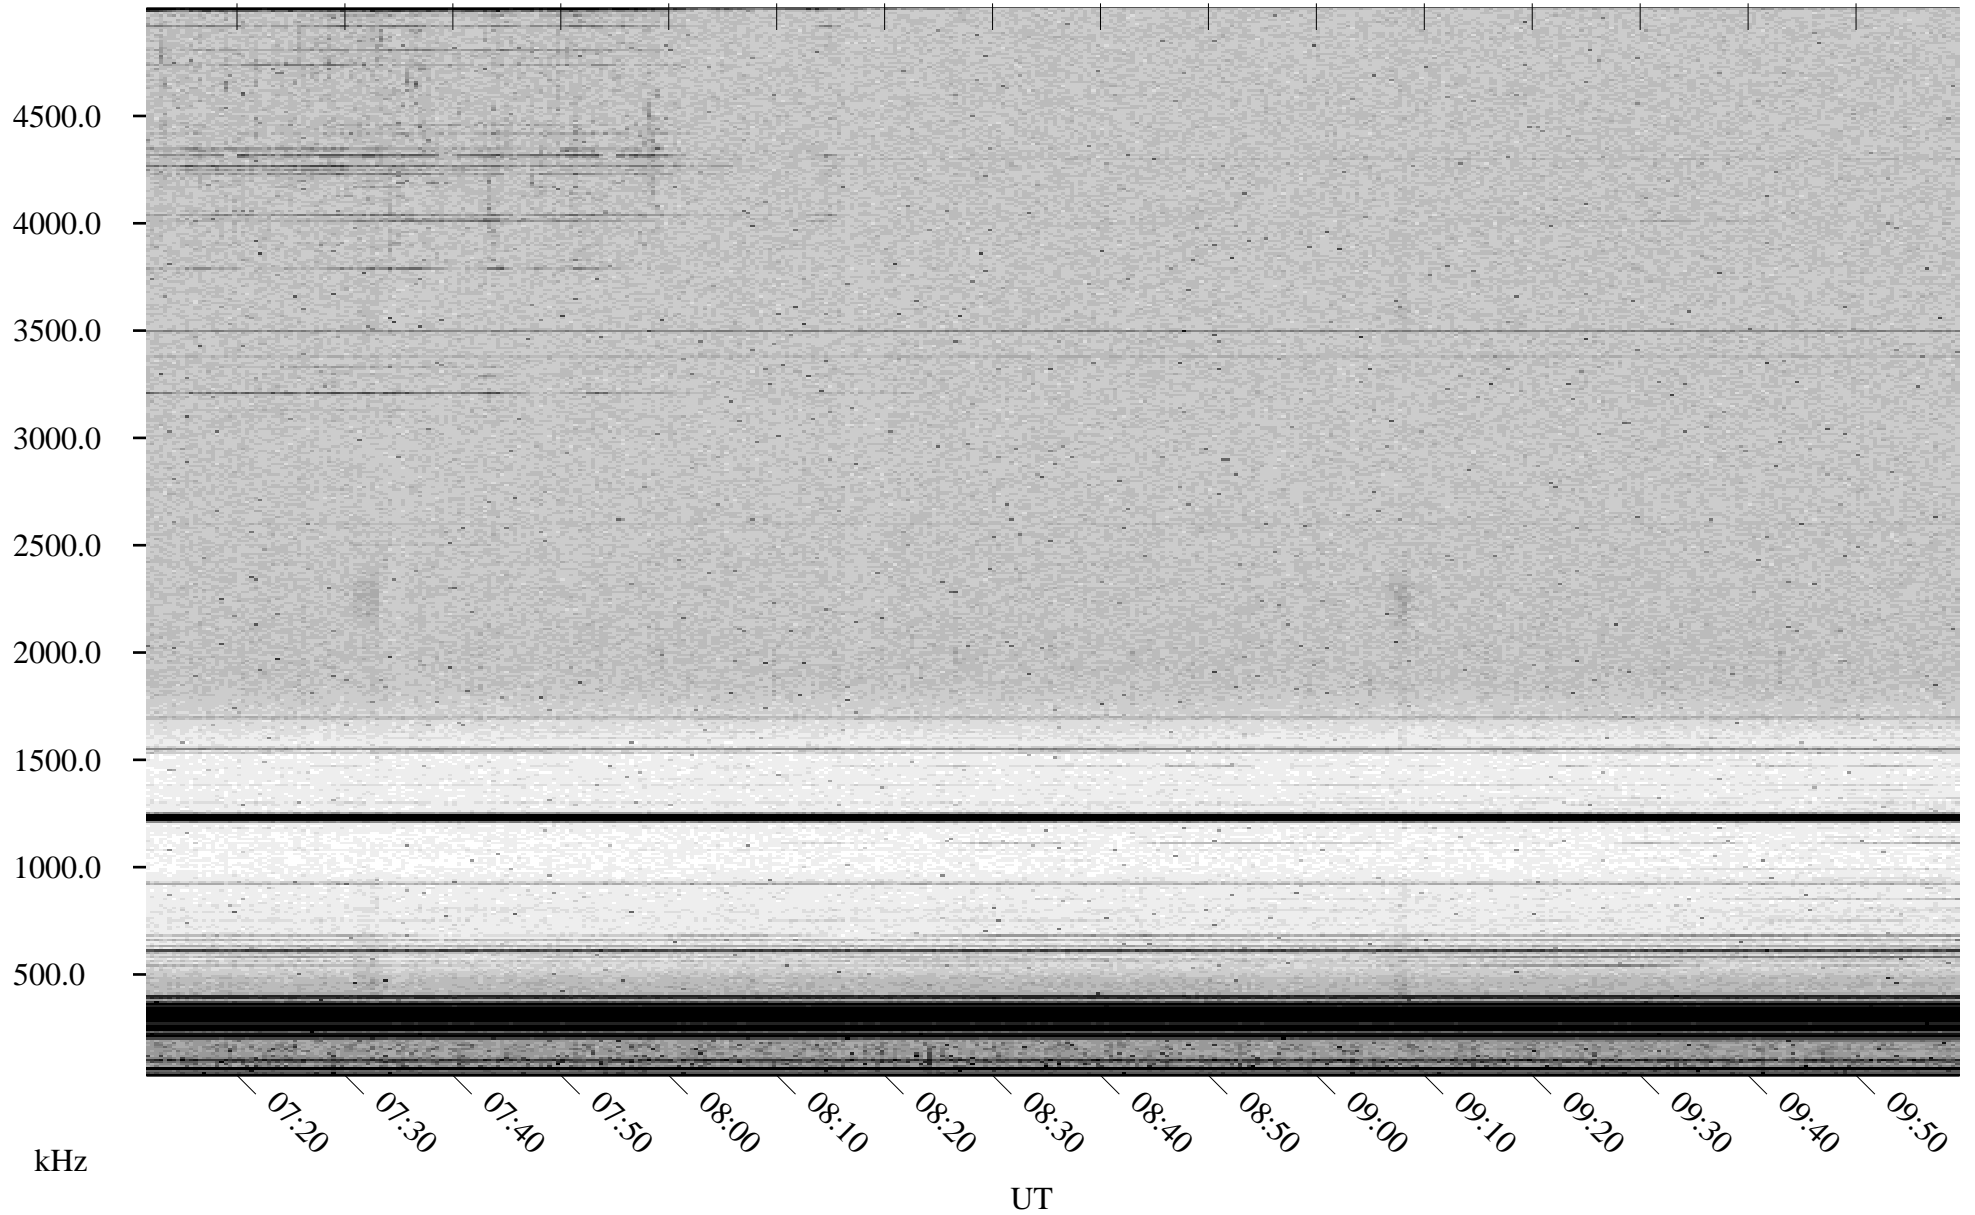

04/20/2002 Churchill, Manitoba

Linear Scale Black = 161 White = 15

ch02110l.r00m max_12

Page 1

04/20/2002 Churchill, Manitoba

Linear Scale Black = 161 White = 15

ch02110l.r00m max_12

Page 2

04/21/2002 Churchill, Manitoba

Linear Scale Black = 161 White = 15

ch02110l.r00m max_12

Page 3

04/21/2002 Churchill, Manitoba

Linear Scale Black = 161 White = 15

ch02110l.r00m max_12

Page 4

04/21/2002 Churchill, Manitoba

Linear Scale Black = 161 White = 15

ch02110l.r00m max_12

Page 5

04/21/2002 Churchill, Manitoba

Linear Scale Black = 161 White = 15

ch02110l.r00m max_12

Page 6

04/21/2002 Churchill, Manitoba

Linear Scale Black = 161 White = 15

ch02110l.r00m max_12

Page 7

04/21/2002 Churchill, Manitoba

Linear Scale Black = 161 White = 15

ch02110l.r00m max_12