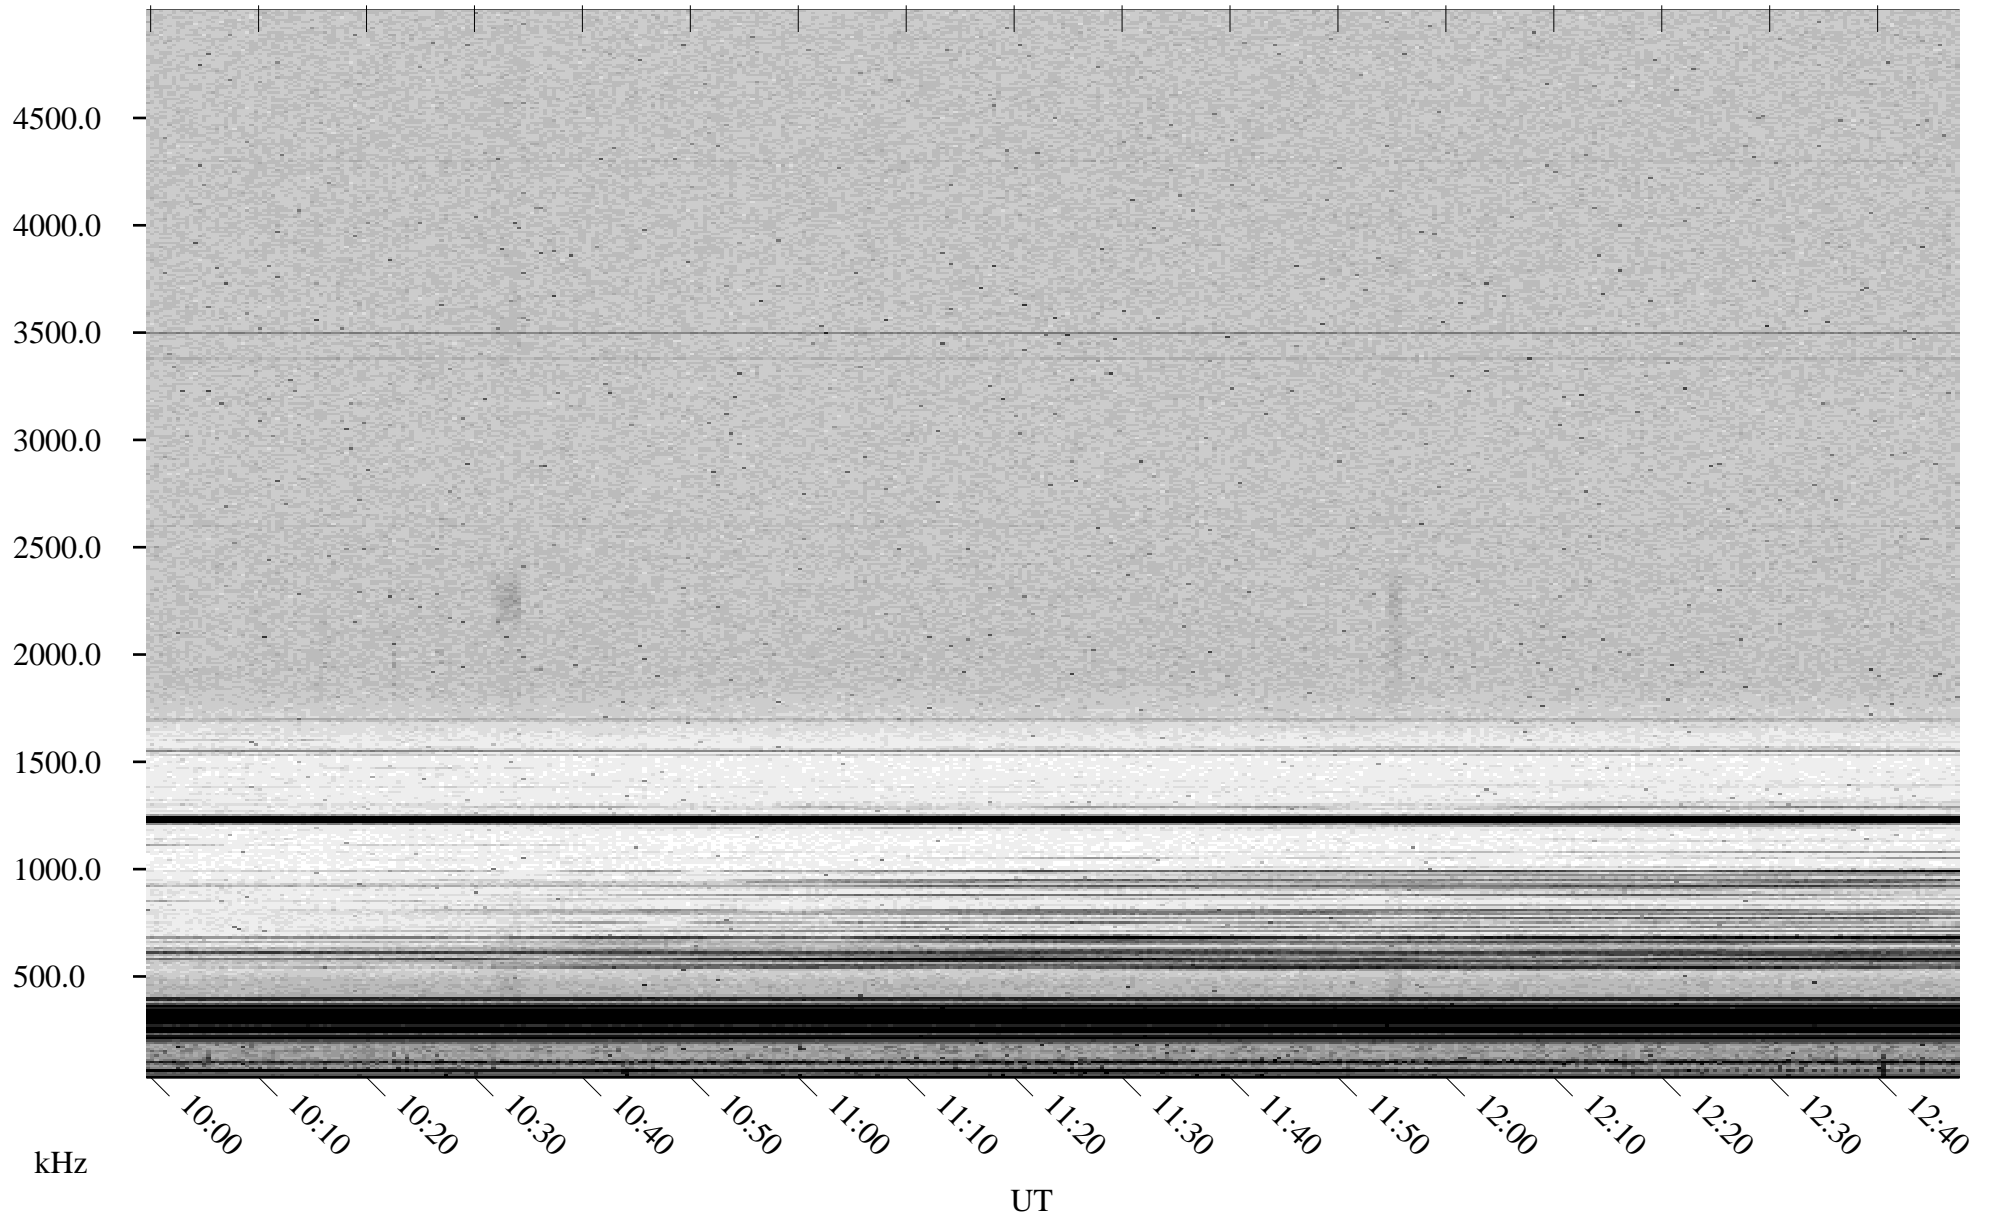

04/20/2002 Churchill, Manitoba

Linear Scale Black = 161 White = 15

ch02110l.r00m max_12

Page 1

04/20/2002 Churchill, Manitoba

Linear Scale Black = 161 White = 15

ch02110l.r00m max_12

Page 2

04/21/2002 Churchill, Manitoba

Linear Scale Black = 161 White = 15

ch02110l.r00m max_12

Page 3

04/21/2002 Churchill, Manitoba

Linear Scale Black = 161 White = 15

ch02110l.r00m max_12

Page 4

04/21/2002 Churchill, Manitoba

Linear Scale Black = 161 White = 15

ch02110l.r00m max_12

Page 5

04/21/2002 Churchill, Manitoba

Linear Scale Black = 161 White = 15

ch02110l.r00m max_12

Page 6

04/21/2002 Churchill, Manitoba

Linear Scale Black = 161 White = 15

ch02110l.r00m max_12

Page 7

04/21/2002 Churchill, Manitoba

Linear Scale Black = 161 White = 15

ch02110l.r00m max_12