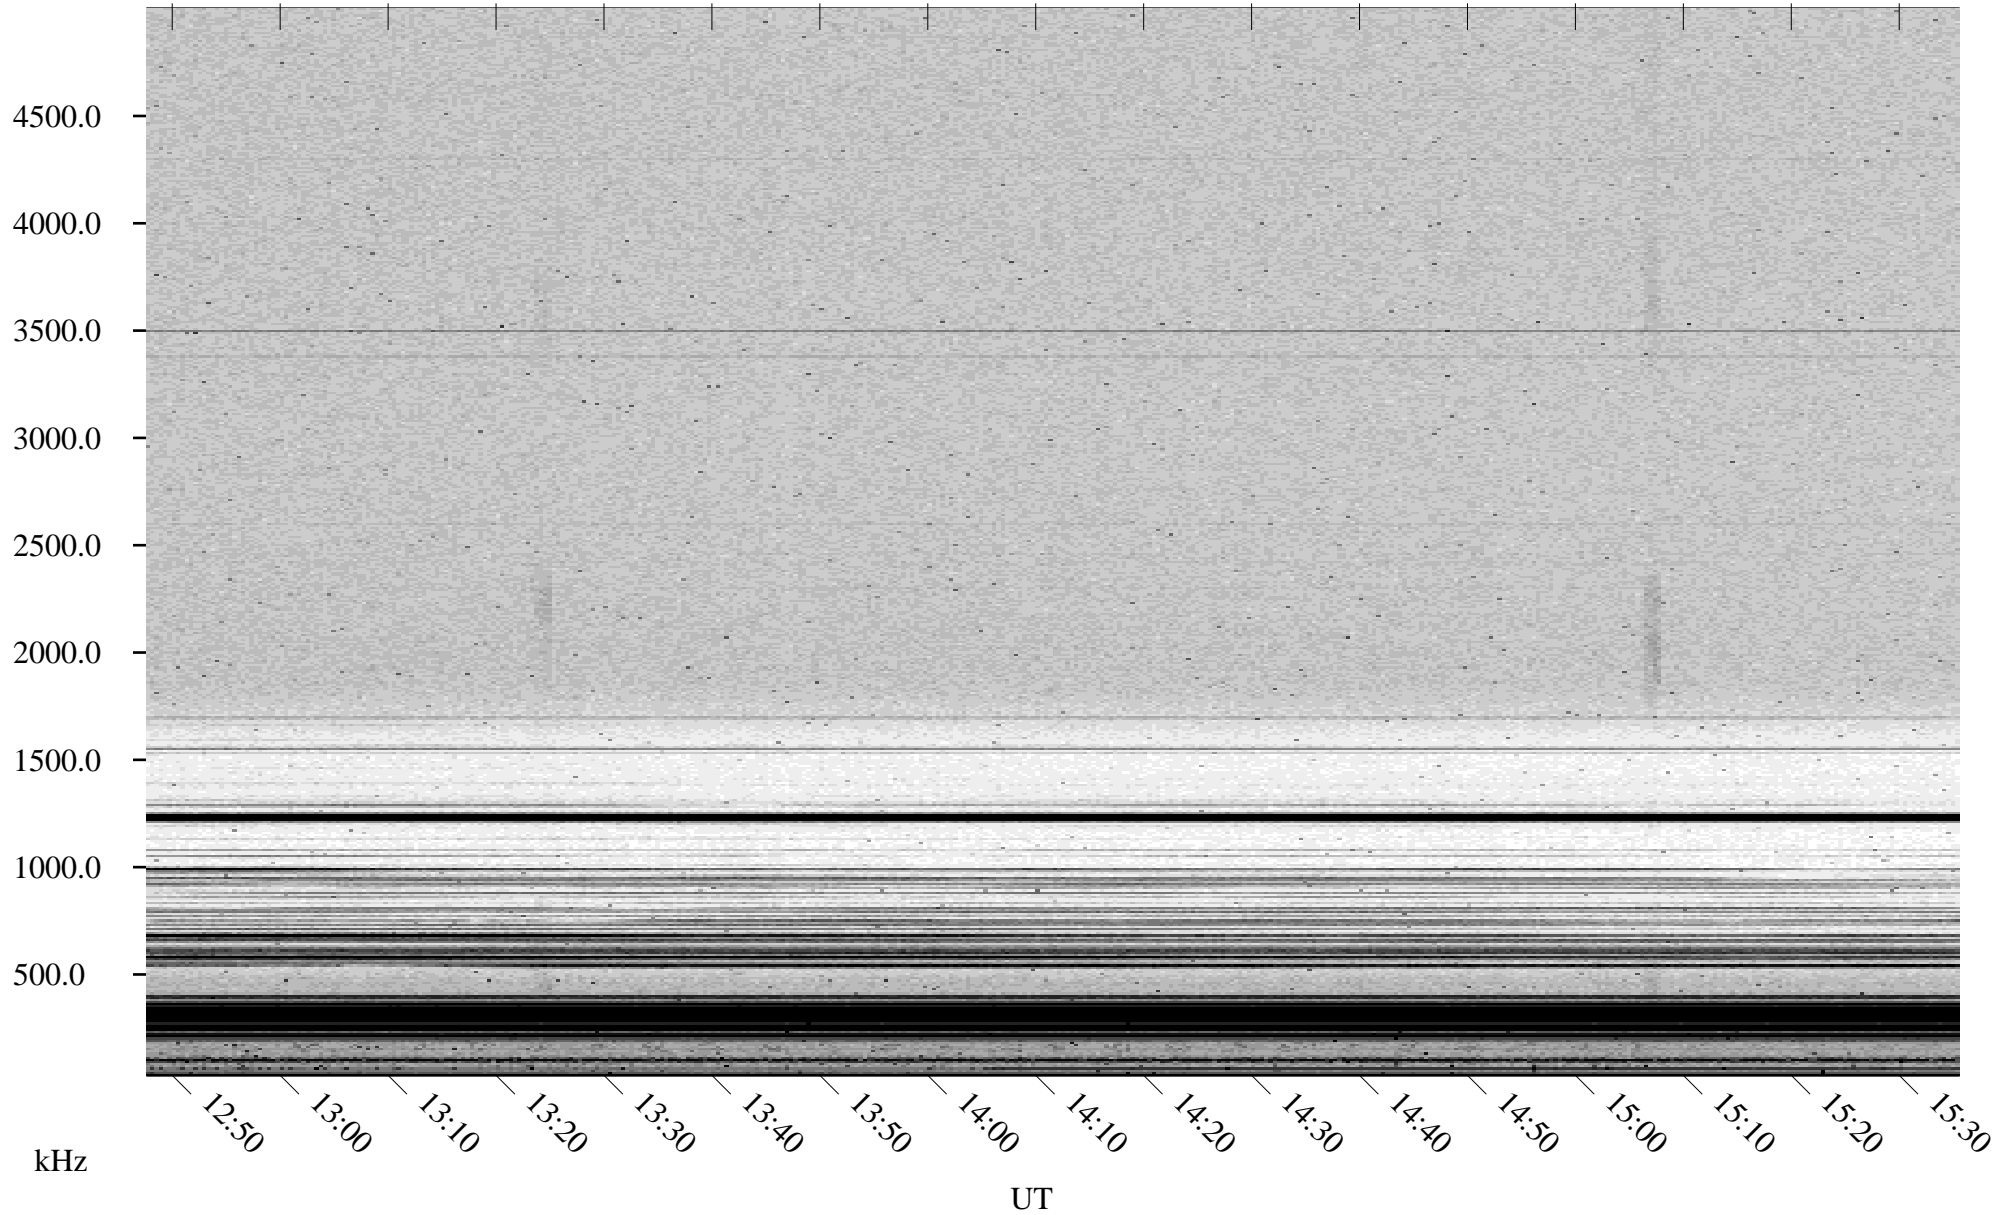

04/20/2002 Churchill, Manitoba

Linear Scale Black = 161 White = 15

ch02110l.r00m max_12

Page 1

04/20/2002 Churchill, Manitoba

Linear Scale Black = 161 White = 15

ch02110l.r00m max_12

Page 2

04/21/2002 Churchill, Manitoba

Linear Scale Black = 161 White = 15

ch02110l.r00m max_12

Page 3

04/21/2002 Churchill, Manitoba

Linear Scale Black = 161 White = 15

ch02110l.r00m max_12

Page 4

04/21/2002 Churchill, Manitoba

Linear Scale Black = 161 White = 15

ch02110l.r00m max_12

Page 5

04/21/2002 Churchill, Manitoba

Linear Scale Black = 161 White = 15

ch02110l.r00m max_12

Page 6

04/21/2002 Churchill, Manitoba

Linear Scale Black = 161 White = 15

ch02110l.r00m max_12

Page 7

04/21/2002 Churchill, Manitoba

Linear Scale Black = 161 White = 15

ch02110l.r00m max_12