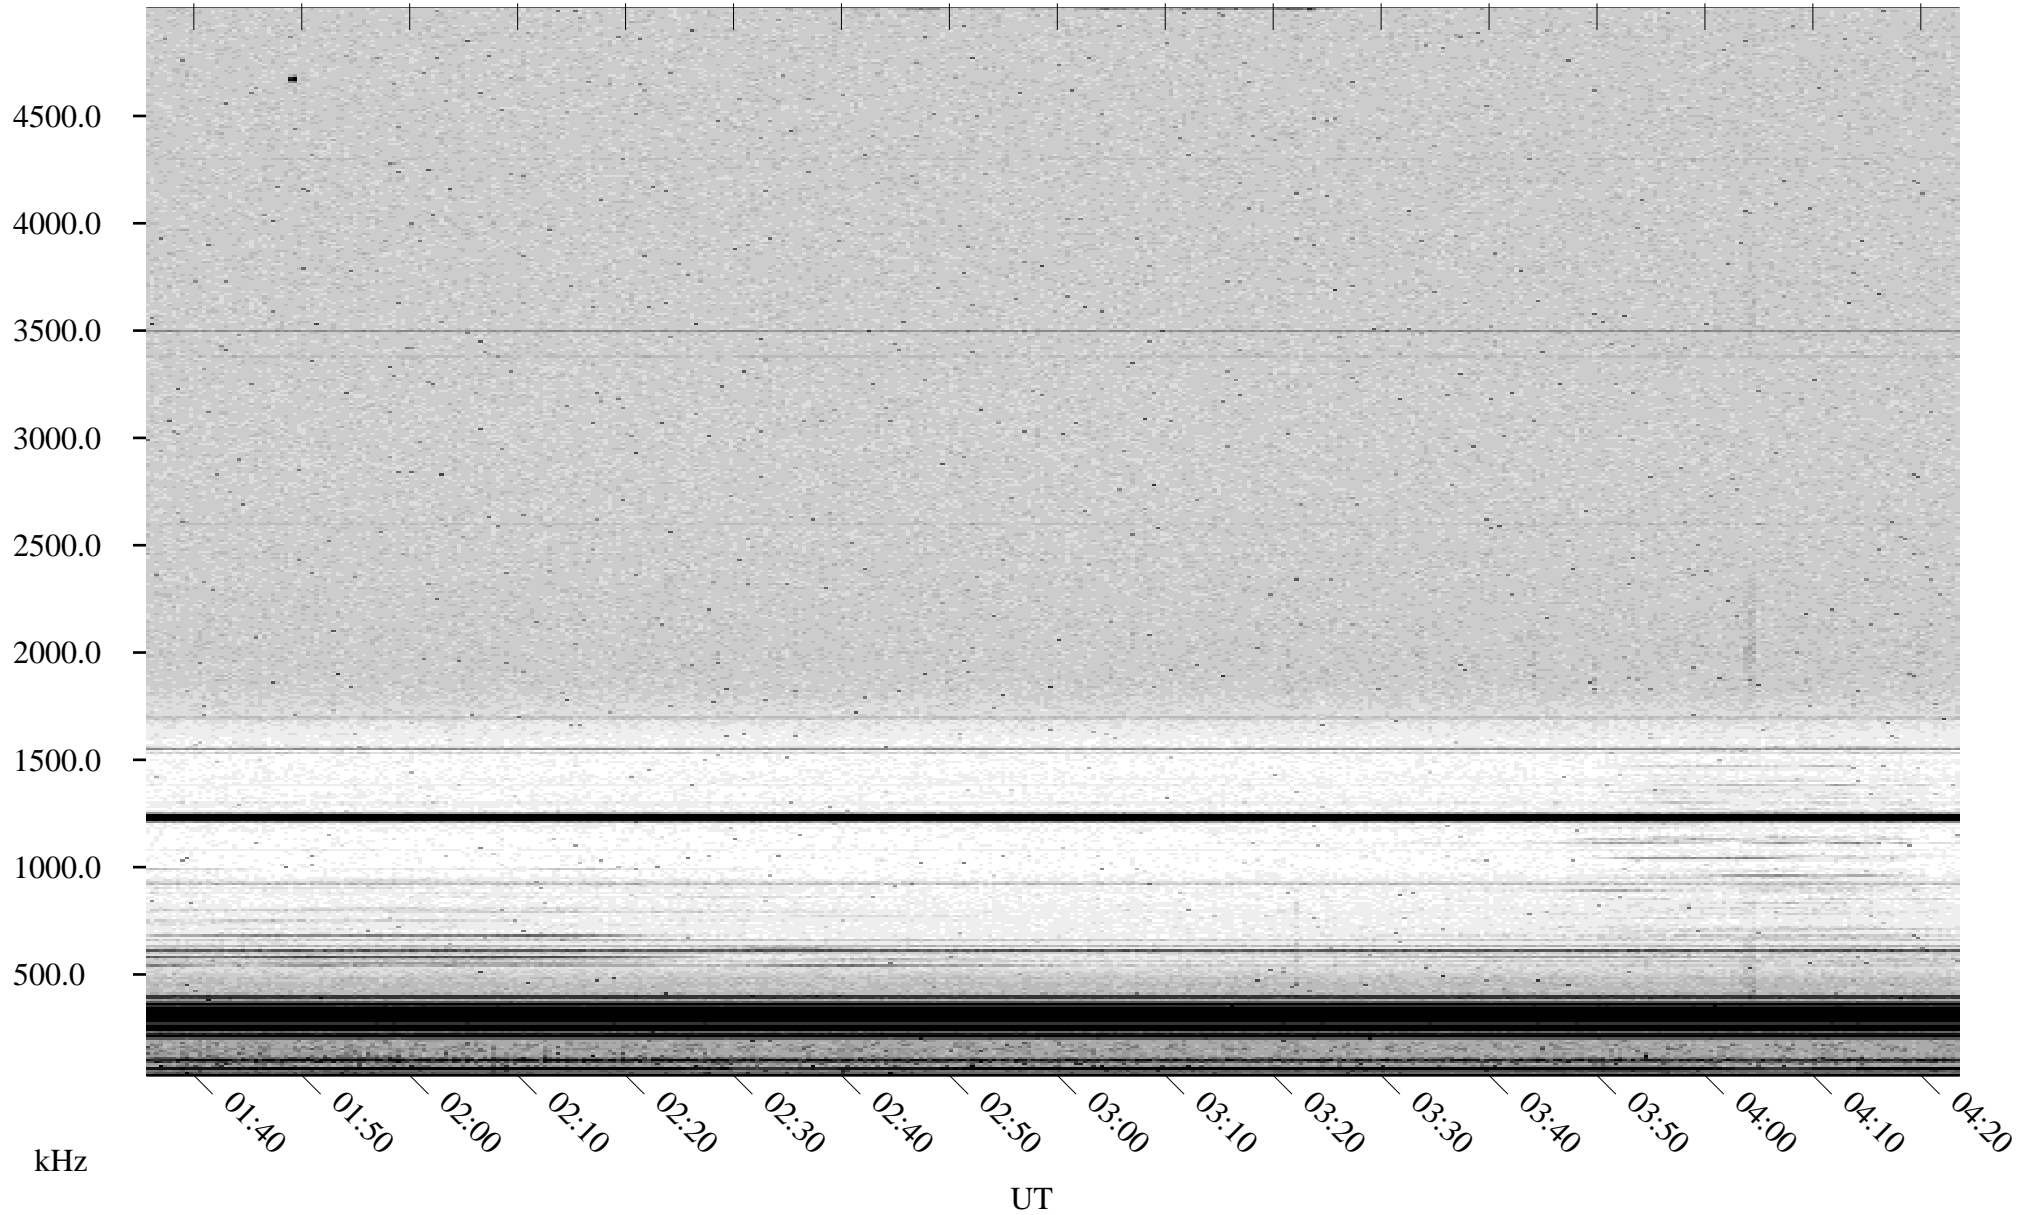

# 04/21/2002 Churchill, Manitoba

Linear Scale    Black = 161    White = 15

ch021111l.r00m max\_12

Page 1

# 04/21/2002 Churchill, Manitoba

Linear Scale    Black = 161    White = 15

ch021111l.r00m max\_12

Page 2

# 04/22/2002 Churchill, Manitoba

Linear Scale    Black = 161    White = 15

ch021111l.r00m max\_12

Page 3

# 04/22/2002 Churchill, Manitoba

Linear Scale    Black = 161    White = 15

ch021111l.r00m max\_12

Page 4