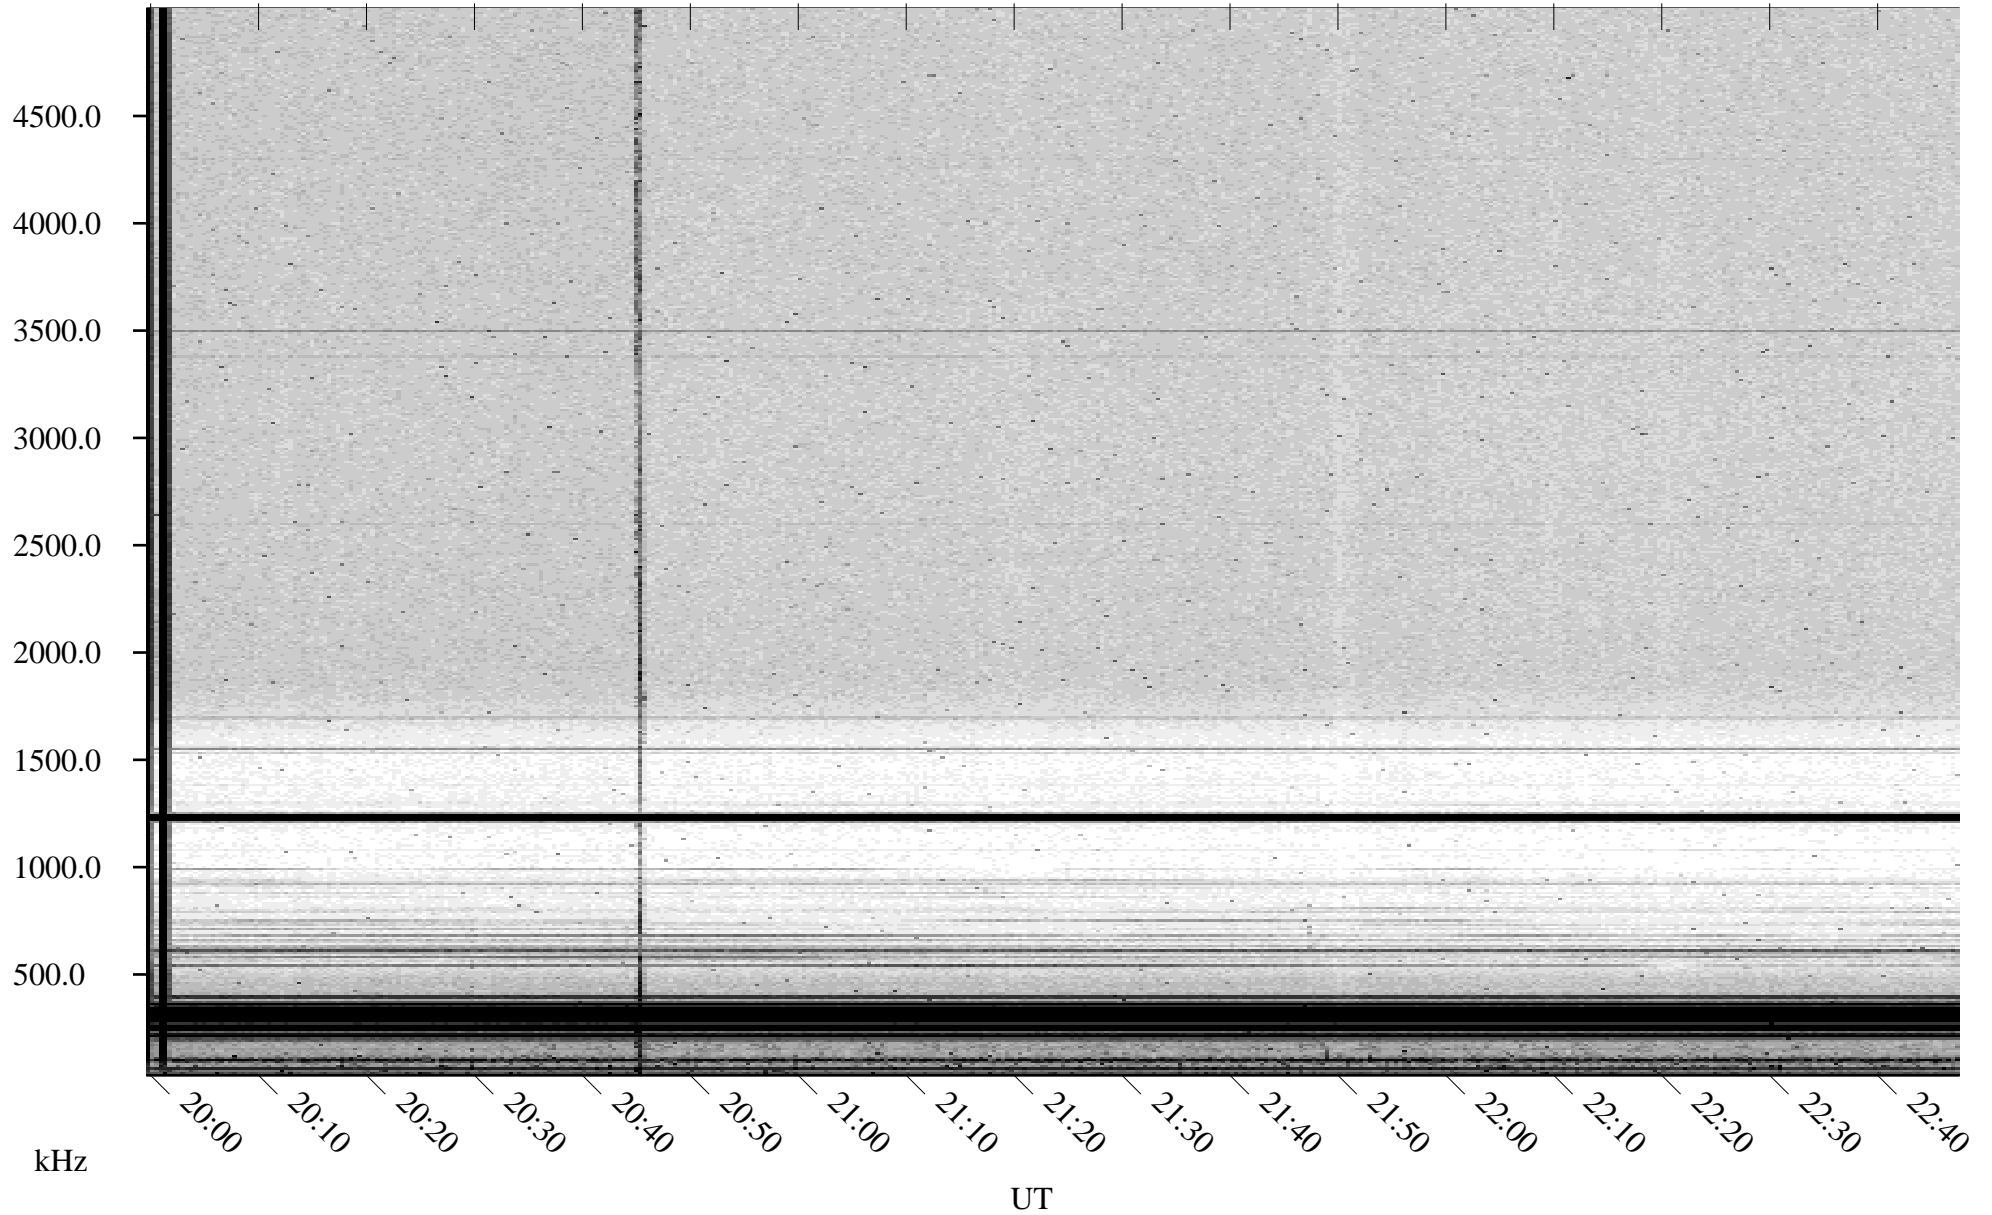

# 04/21/2002 Churchill, Manitoba

Linear Scale    Black = 161    White = 15

ch021111l.r00m max\_12

Page 1

# 04/21/2002 Churchill, Manitoba

Linear Scale    Black = 161    White = 15

ch021111l.r00m max\_12

Page 2

# 04/22/2002 Churchill, Manitoba

Linear Scale    Black = 161    White = 15

ch021111l.r00m max\_12

Page 3

# 04/22/2002 Churchill, Manitoba

Linear Scale    Black = 161    White = 15

ch021111l.r00m max\_12

Page 4