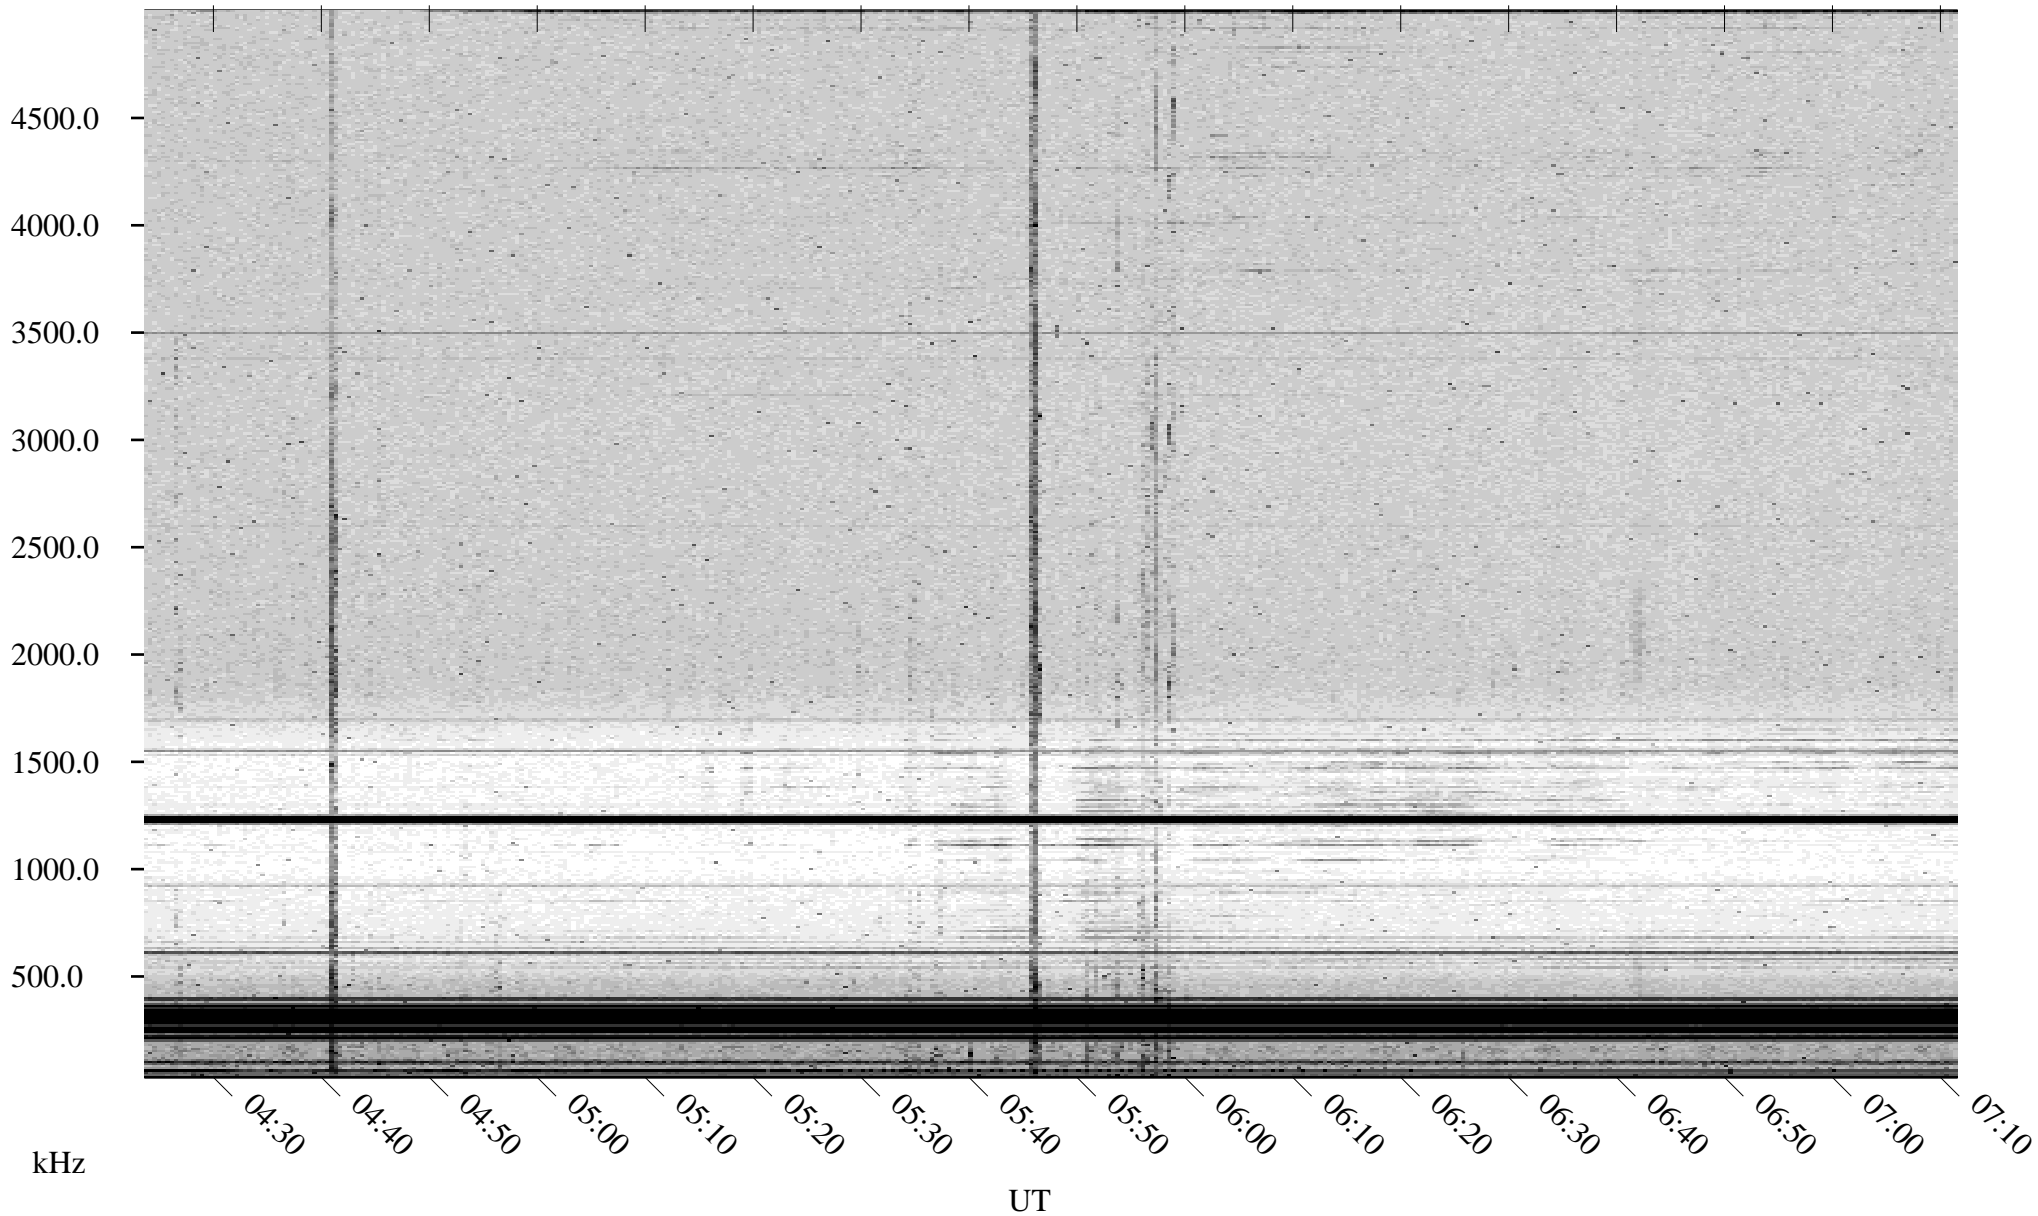

# 04/21/2002 Churchill, Manitoba

Linear Scale    Black = 161    White = 15

ch021111l.r00m max\_12

Page 1

# 04/21/2002 Churchill, Manitoba

Linear Scale    Black = 161    White = 15

ch021111l.r00m max\_12

Page 2

# 04/22/2002 Churchill, Manitoba

Linear Scale    Black = 161    White = 15

ch021111l.r00m max\_12

Page 3

# 04/22/2002 Churchill, Manitoba

Linear Scale    Black = 161    White = 15

ch021111l.r00m max\_12

Page 4