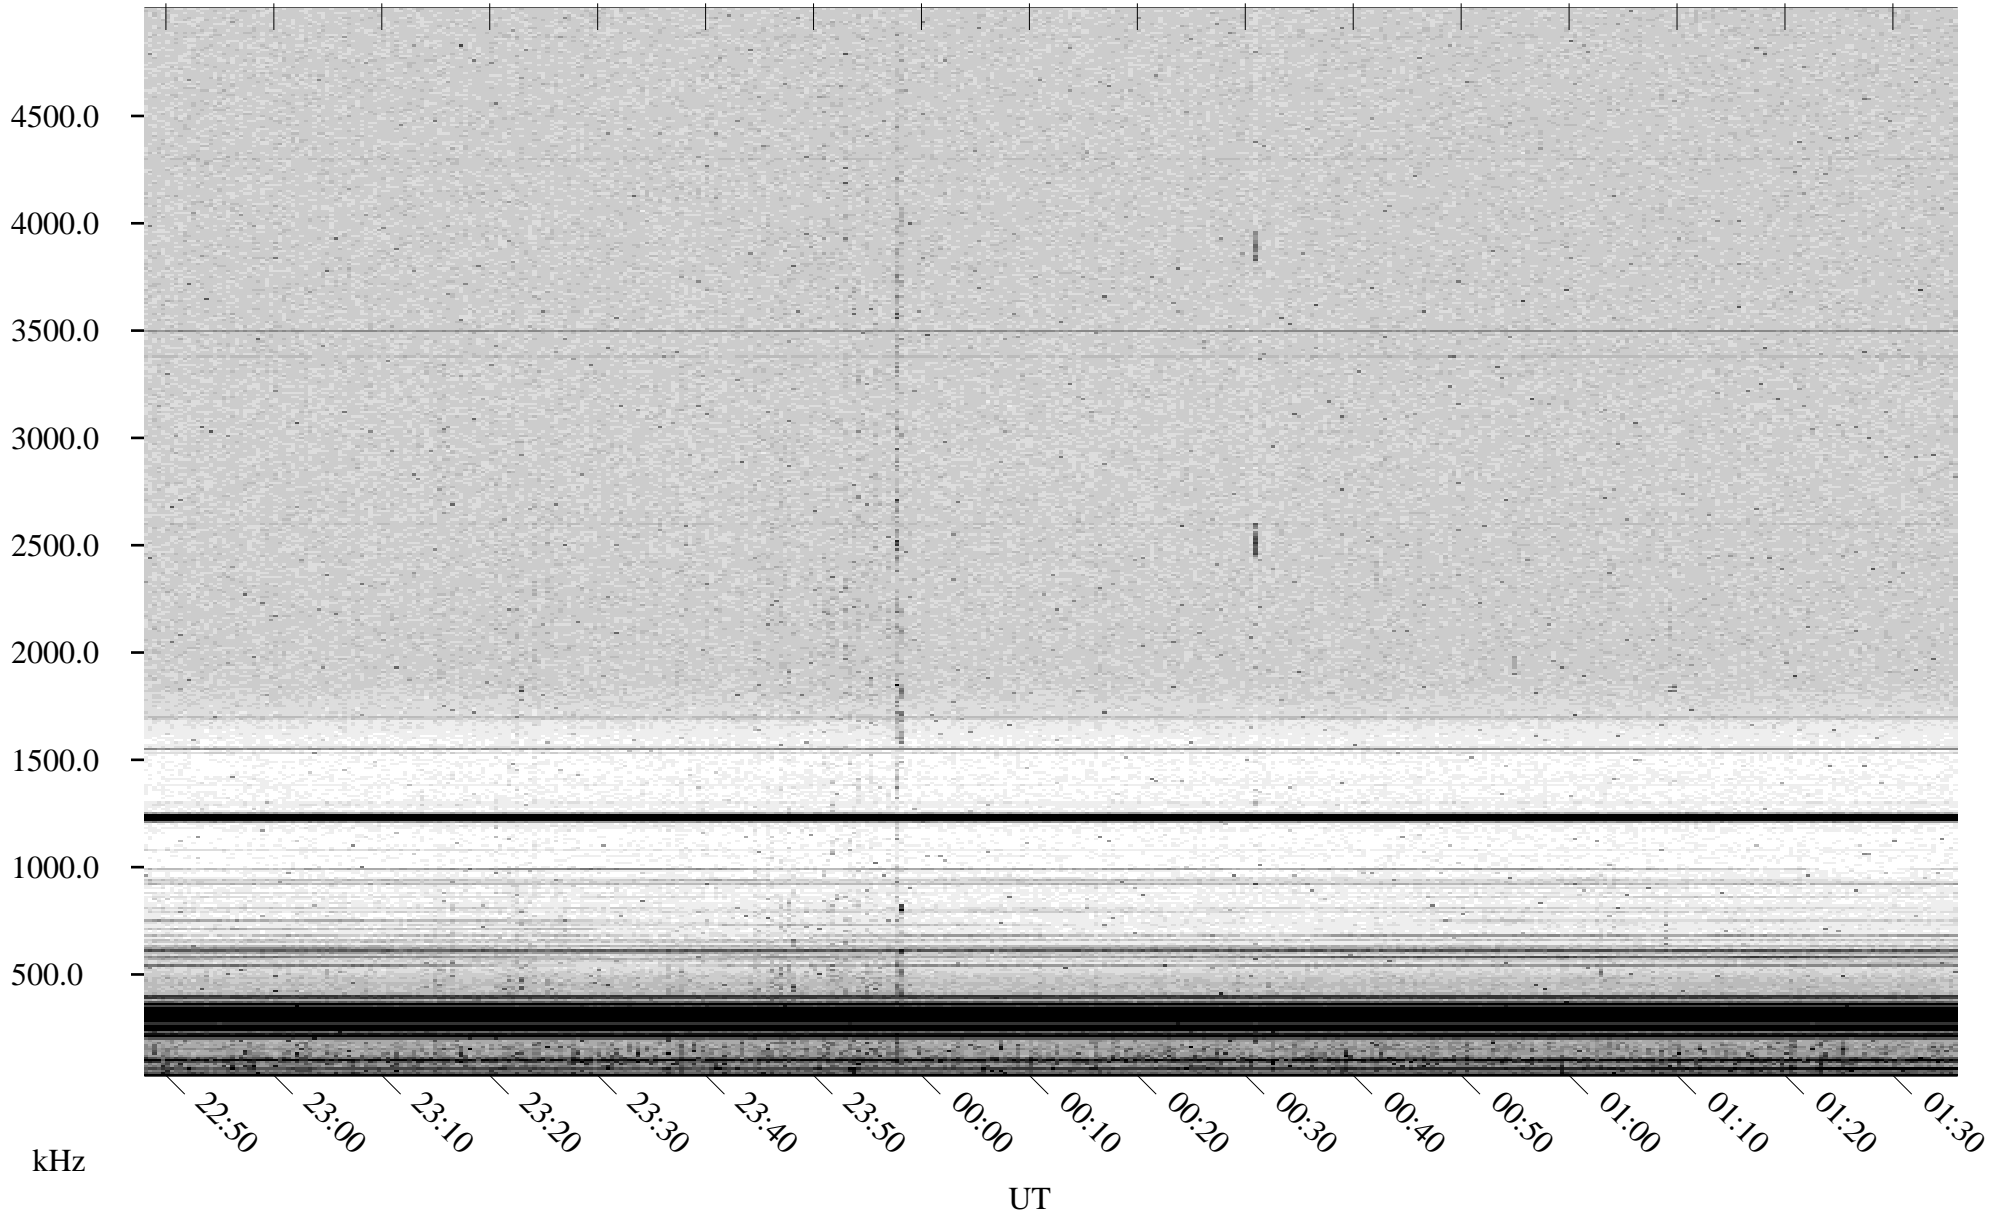

04/22/2002 Churchill, Manitoba

Linear Scale Black = 161 White = 15

ch02112l.r01m max_12

Page 1

04/22/2002 Churchill, Manitoba

Linear Scale Black = 161 White = 15

ch02112l.r01m max_12

Page 2

04/23/2002 Churchill, Manitoba

Linear Scale Black = 161 White = 15

ch02112l.r01m max_12

Page 3

04/23/2002 Churchill, Manitoba

Linear Scale Black = 161 White = 15

ch02112l.r01m max_12

Page 4

04/23/2002 Churchill, Manitoba

Linear Scale Black = 161 White = 15

ch02112l.r01m max_12

Page 5

04/23/2002 Churchill, Manitoba

Linear Scale Black = 161 White = 15

ch02112l.r01m max_12

Page 6

04/23/2002 Churchill, Manitoba

Linear Scale Black = 161 White = 15

ch02112l.r01m max_12

Page 7

04/23/2002 Churchill, Manitoba

Linear Scale Black = 161 White = 15

ch02112l.r01m max_12

Page 8