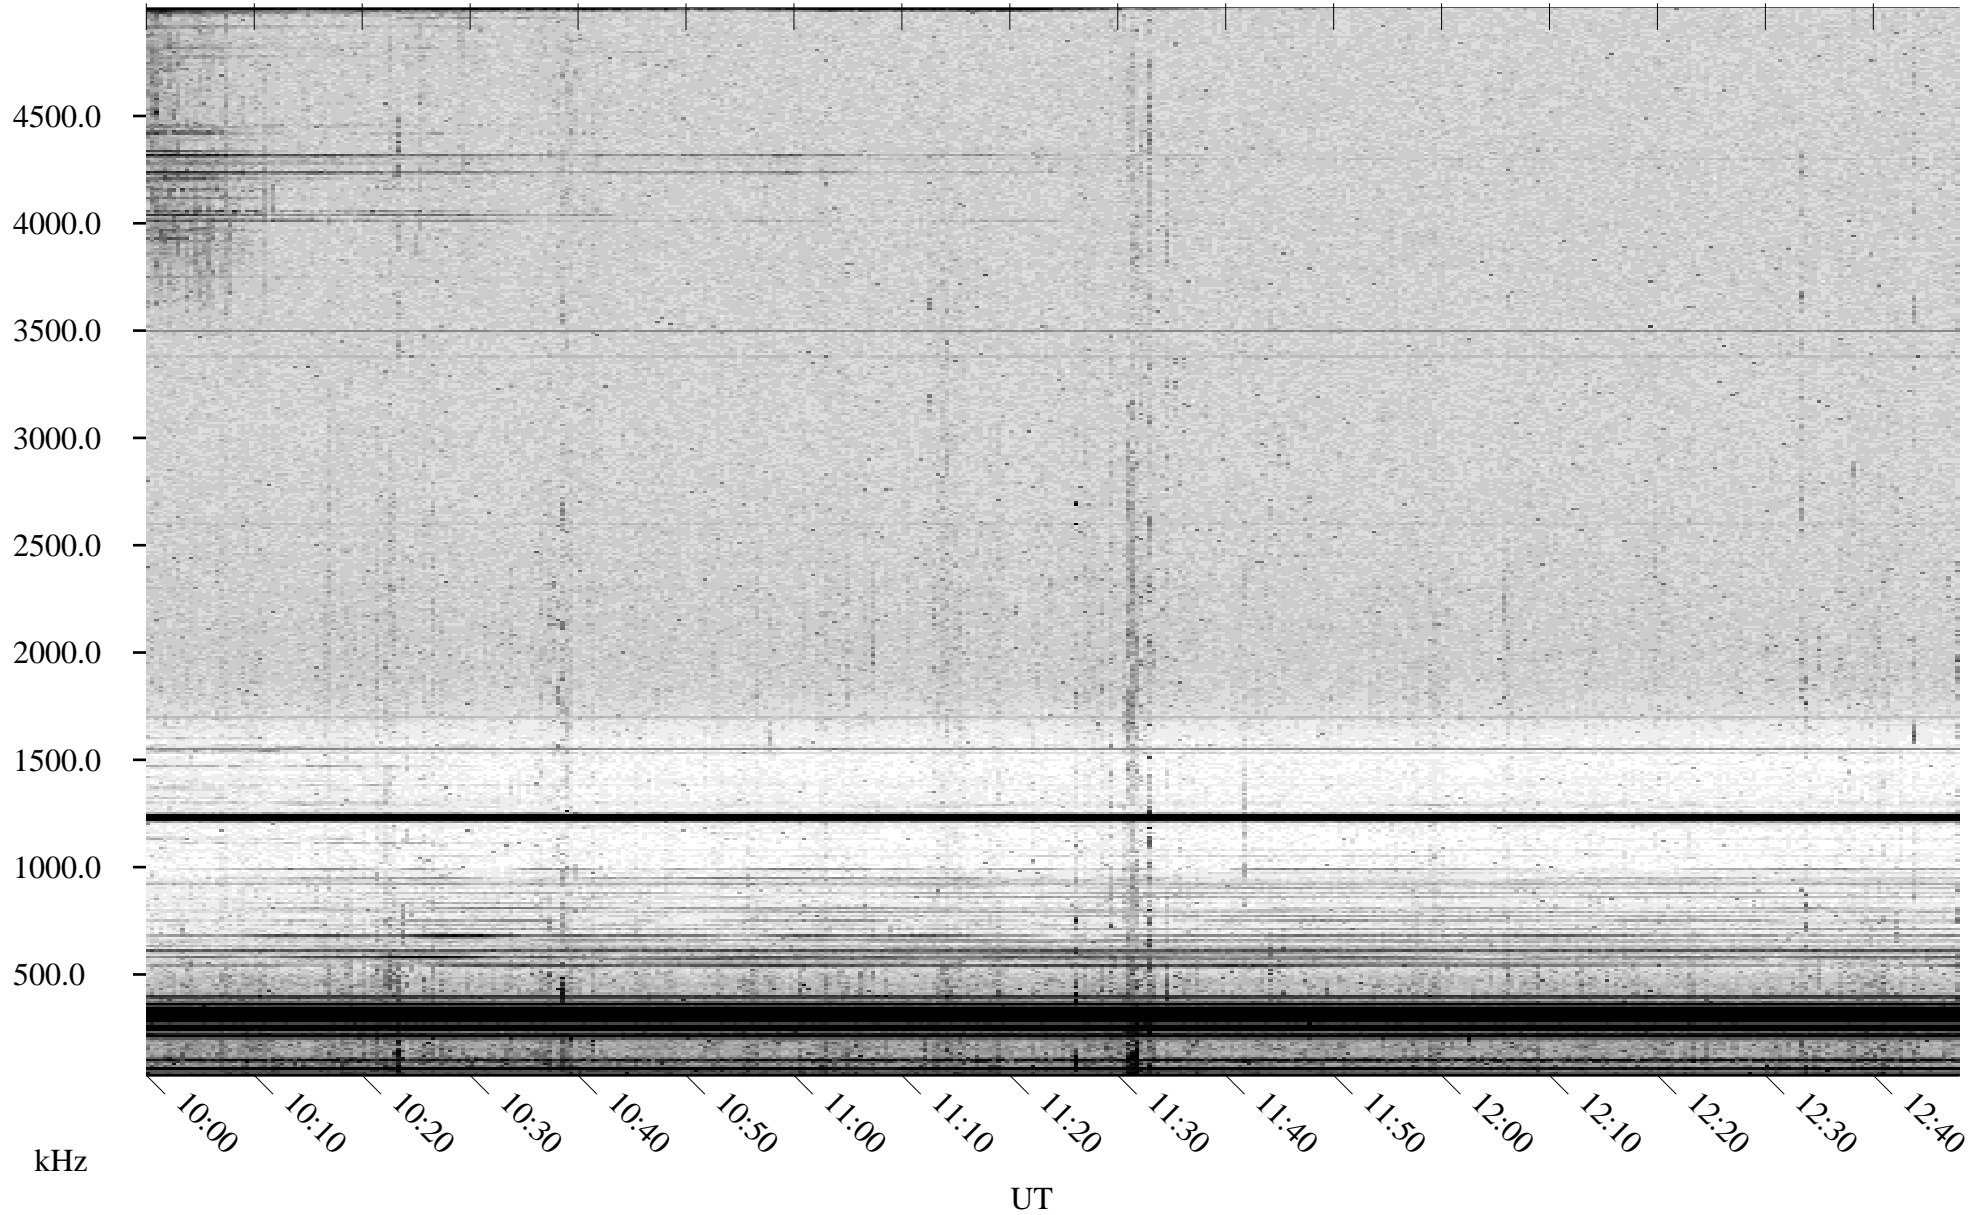

04/22/2002 Churchill, Manitoba

Linear Scale Black = 161 White = 15

ch02112l.r01m max_12

Page 1

04/22/2002 Churchill, Manitoba

Linear Scale Black = 161 White = 15

ch02112l.r01m max_12

Page 2

04/23/2002 Churchill, Manitoba

Linear Scale Black = 161 White = 15

ch02112l.r01m max_12

Page 3

04/23/2002 Churchill, Manitoba

Linear Scale Black = 161 White = 15

ch02112l.r01m max_12

Page 4

04/23/2002 Churchill, Manitoba

Linear Scale Black = 161 White = 15

ch02112l.r01m max_12

Page 5

04/23/2002 Churchill, Manitoba

Linear Scale Black = 161 White = 15

ch02112l.r01m max_12

Page 6

04/23/2002 Churchill, Manitoba

Linear Scale Black = 161 White = 15

ch02112l.r01m max_12

Page 7

04/23/2002 Churchill, Manitoba

Linear Scale Black = 161 White = 15

ch02112l.r01m max_12

Page 8