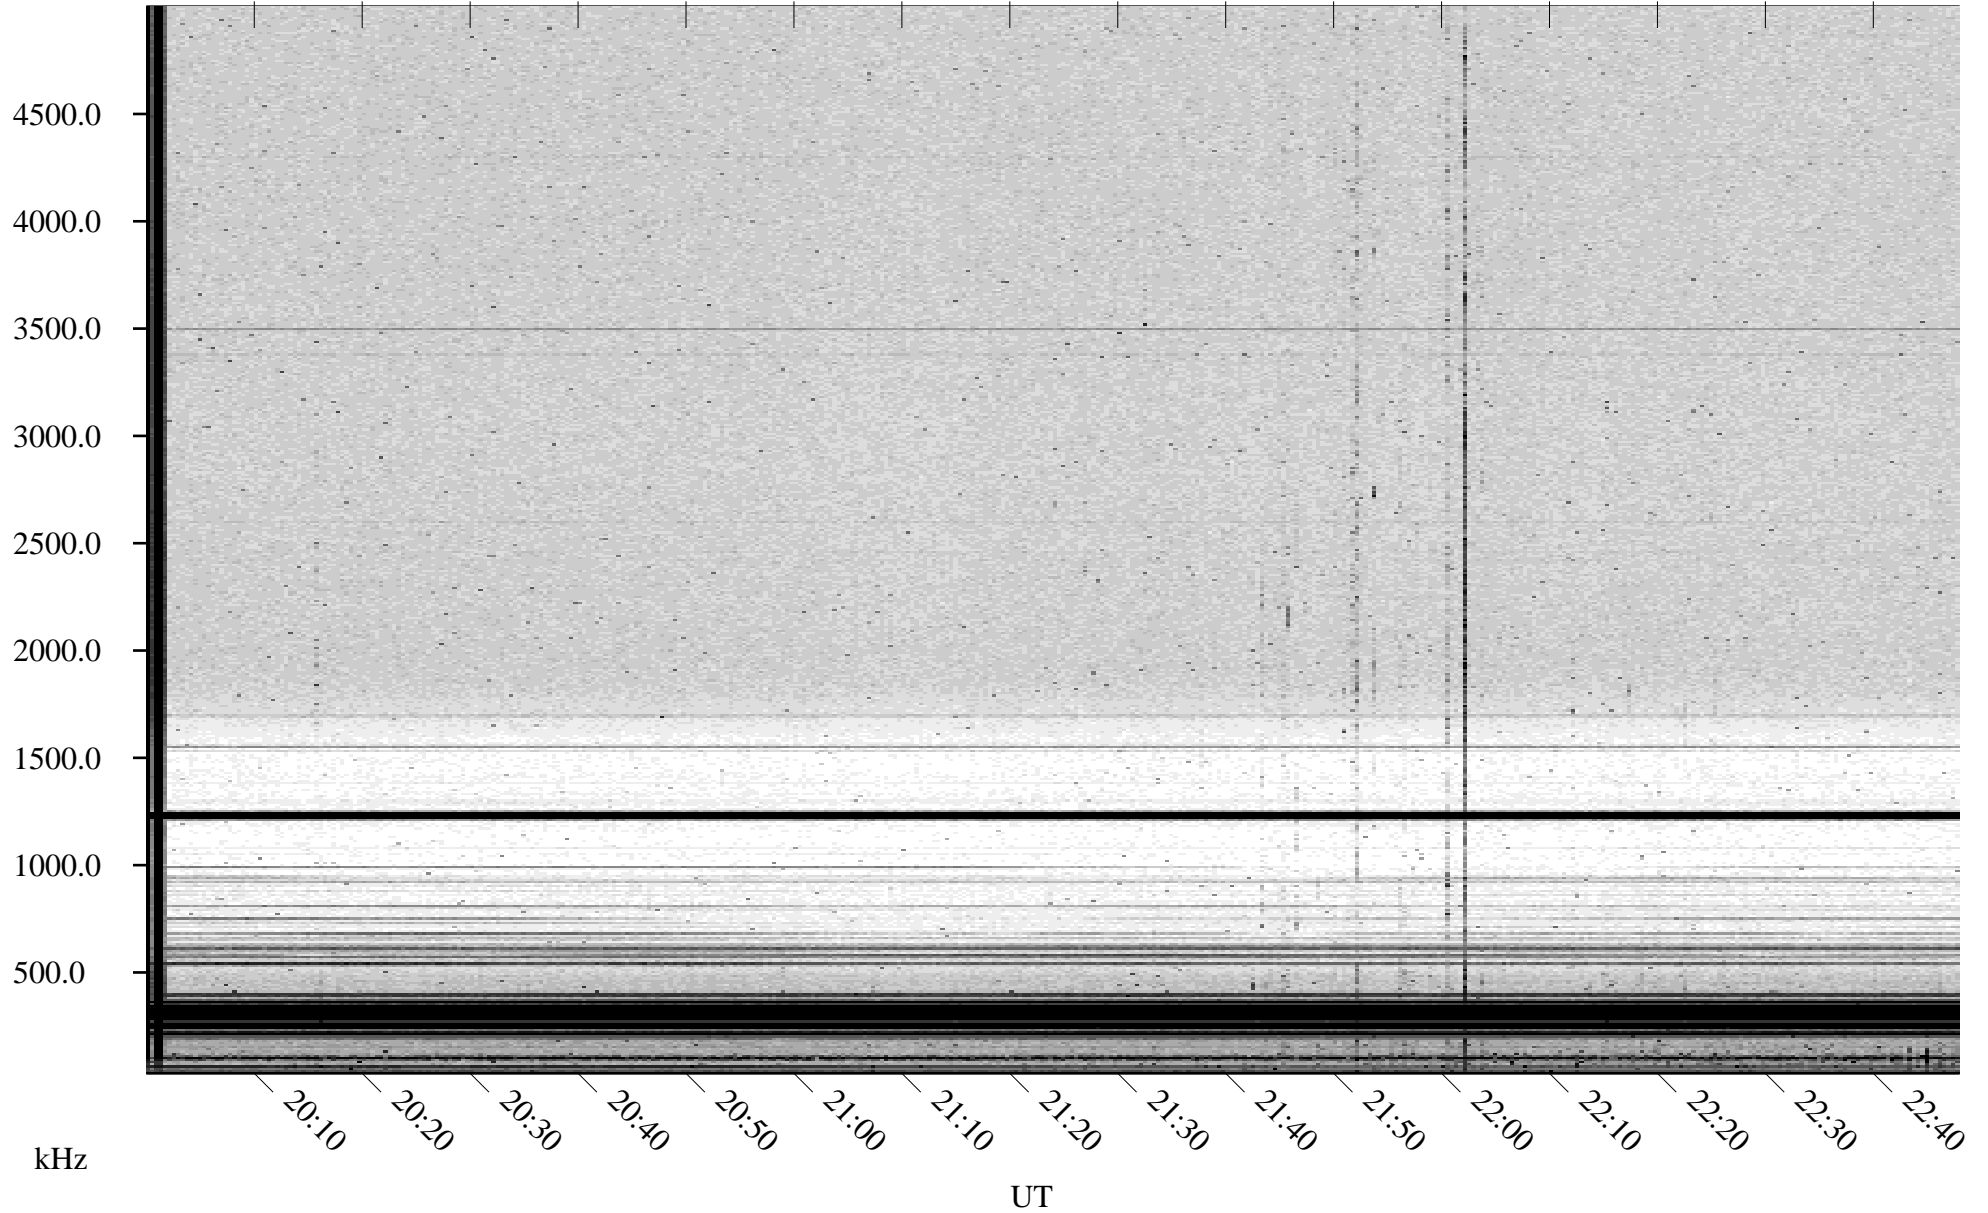

04/22/2002 Churchill, Manitoba

Linear Scale Black = 161 White = 15

ch02112l.r01m max_12

Page 1

04/22/2002 Churchill, Manitoba

Linear Scale Black = 161 White = 15

ch02112l.r01m max_12

Page 2

04/23/2002 Churchill, Manitoba

Linear Scale Black = 161 White = 15

ch02112l.r01m max_12

Page 3

04/23/2002 Churchill, Manitoba

Linear Scale Black = 161 White = 15

ch02112l.r01m max_12

Page 4

04/23/2002 Churchill, Manitoba

Linear Scale Black = 161 White = 15

ch02112l.r01m max_12

Page 5

04/23/2002 Churchill, Manitoba

Linear Scale Black = 161 White = 15

ch02112l.r01m max_12

Page 6

04/23/2002 Churchill, Manitoba

Linear Scale Black = 161 White = 15

ch02112l.r01m max_12

Page 7

04/23/2002 Churchill, Manitoba

Linear Scale Black = 161 White = 15

ch02112l.r01m max_12

Page 8