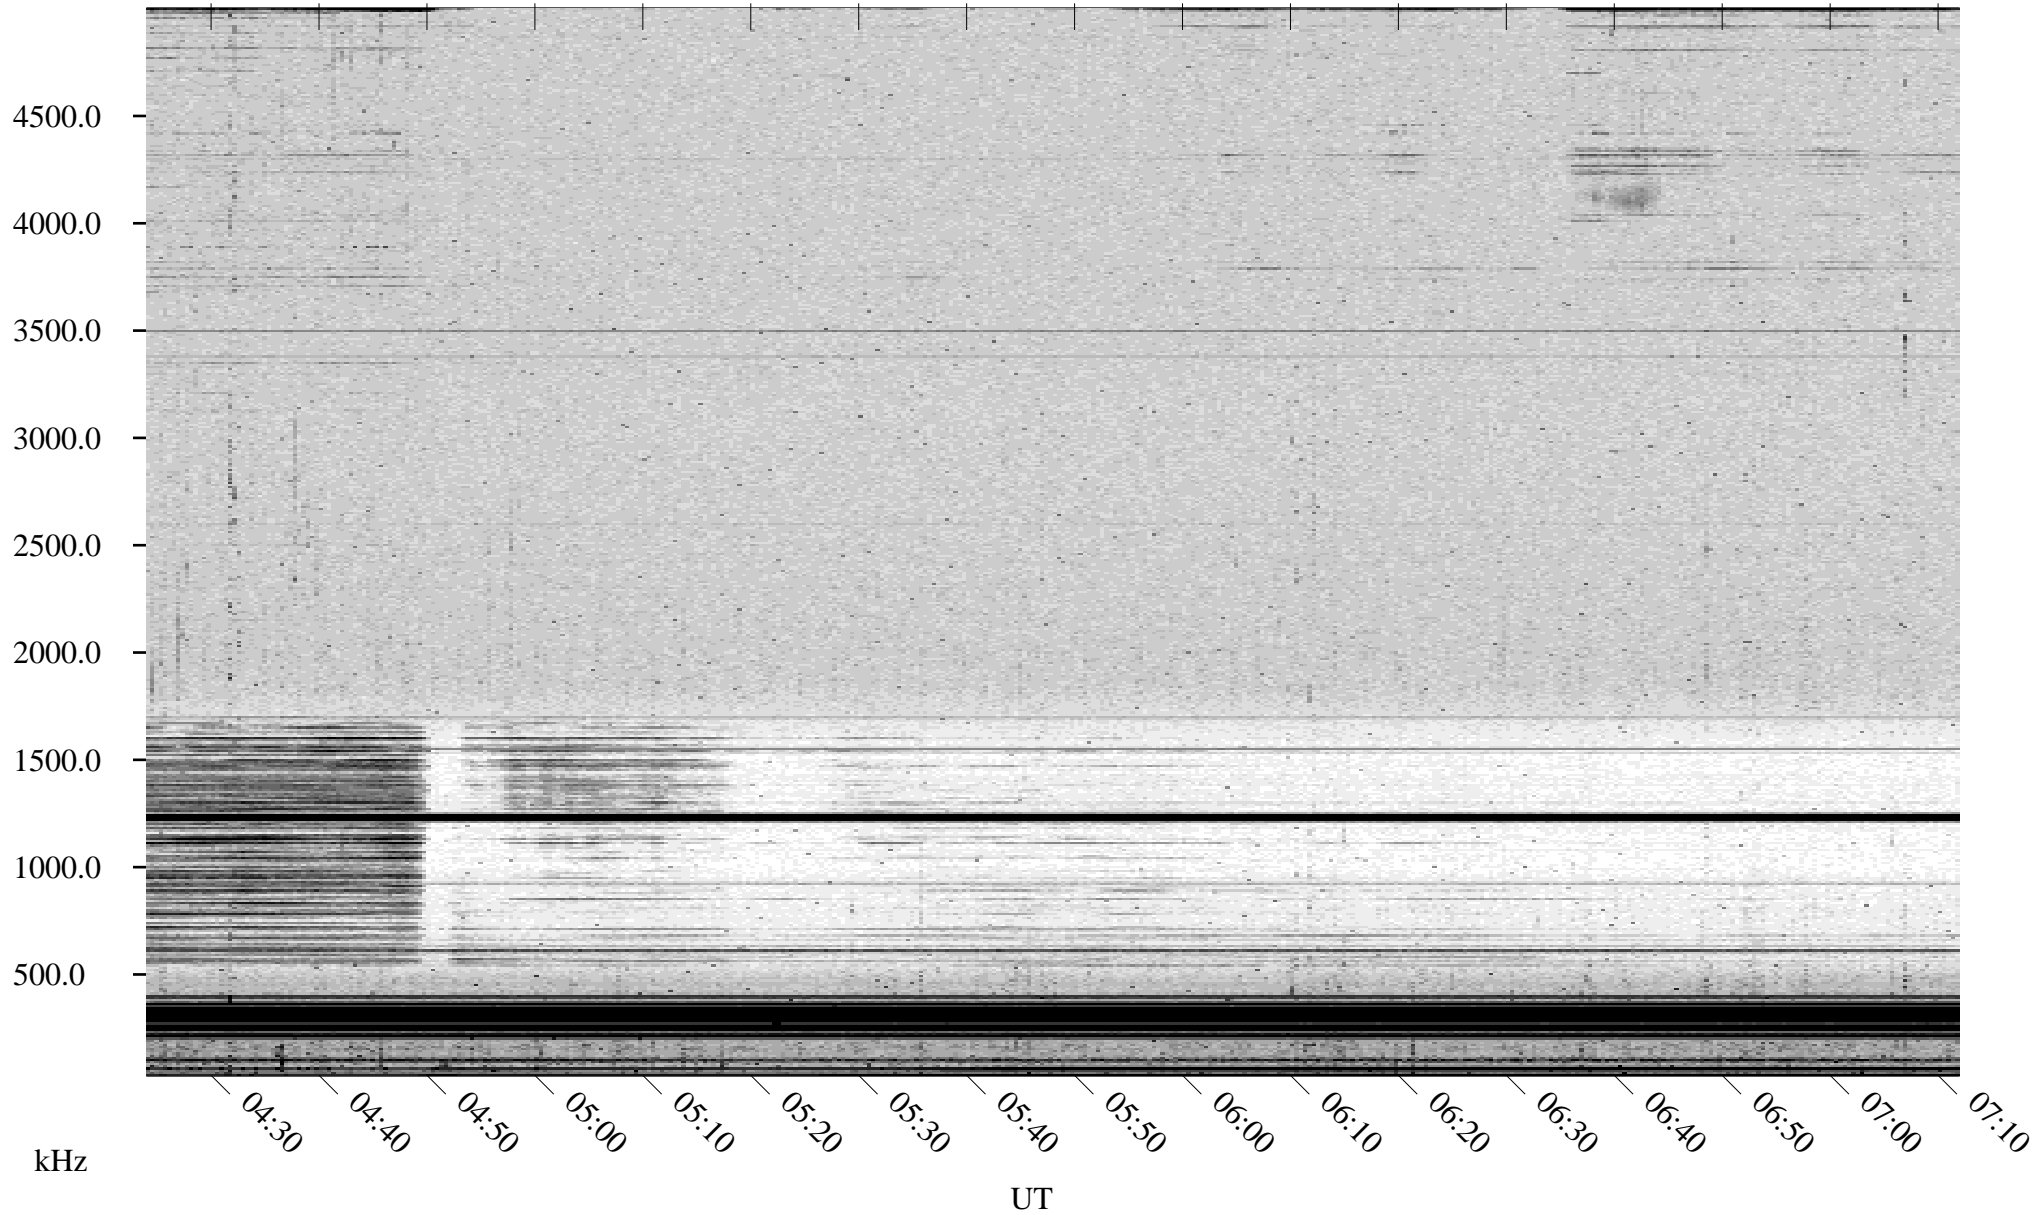

04/22/2002 Churchill, Manitoba

Linear Scale Black = 161 White = 15

ch02112l.r01m max_12

Page 1

04/22/2002 Churchill, Manitoba

Linear Scale Black = 161 White = 15

ch02112l.r01m max_12

Page 2

04/23/2002 Churchill, Manitoba

Linear Scale Black = 161 White = 15

ch02112l.r01m max_12

Page 3

04/23/2002 Churchill, Manitoba

Linear Scale Black = 161 White = 15

ch02112l.r01m max_12

Page 4

04/23/2002 Churchill, Manitoba

Linear Scale Black = 161 White = 15

ch02112l.r01m max_12

Page 5

04/23/2002 Churchill, Manitoba

Linear Scale Black = 161 White = 15

ch02112l.r01m max_12

Page 6

04/23/2002 Churchill, Manitoba

Linear Scale Black = 161 White = 15

ch02112l.r01m max_12

Page 7

04/23/2002 Churchill, Manitoba

Linear Scale Black = 161 White = 15

ch02112l.r01m max_12

Page 8