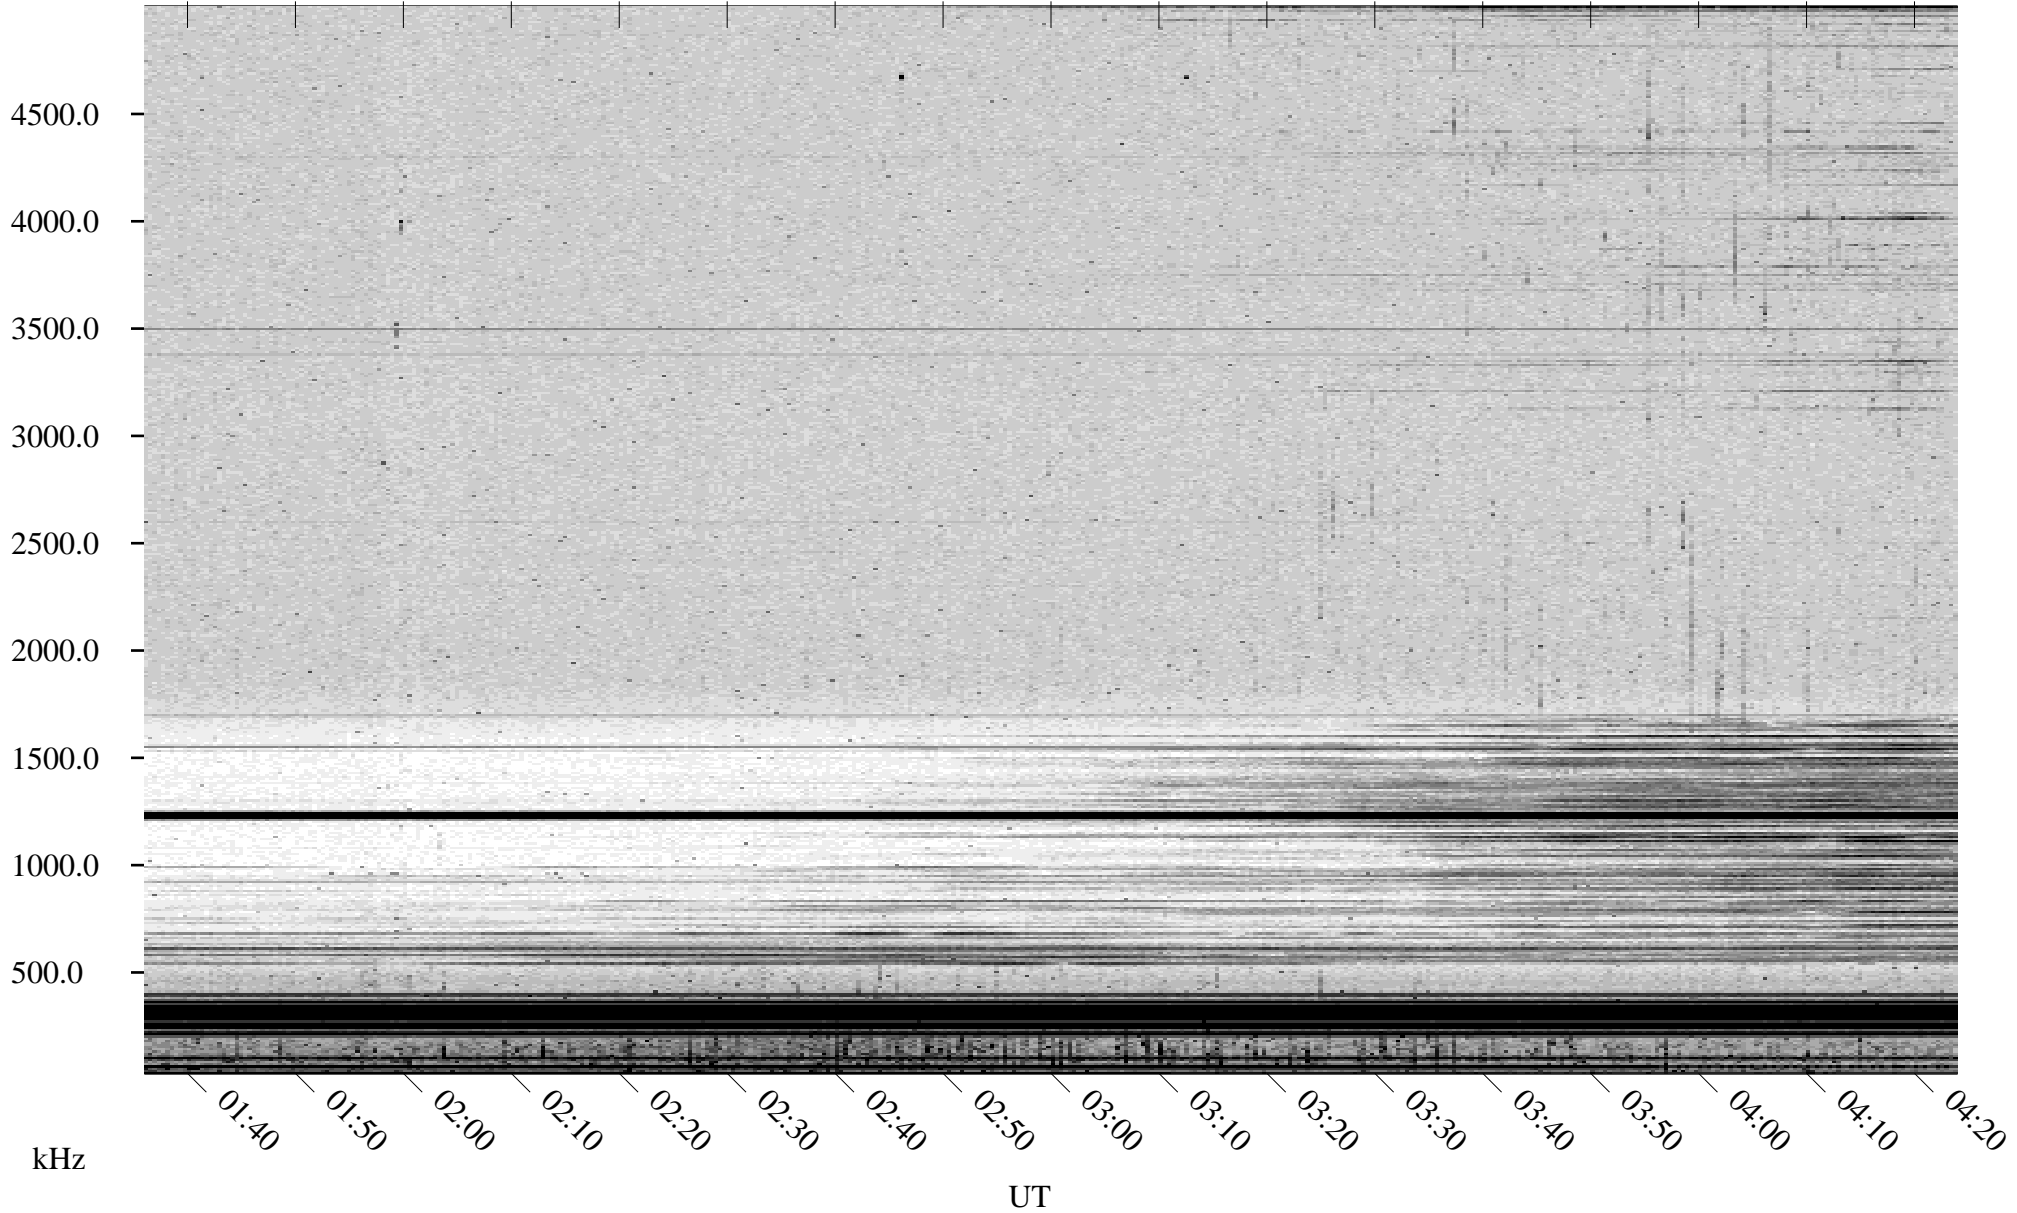

04/22/2002 Churchill, Manitoba

Linear Scale Black = 161 White = 15

ch02112l.r01m max_12

Page 1

04/22/2002 Churchill, Manitoba

Linear Scale Black = 161 White = 15

ch02112l.r01m max_12

Page 2

04/23/2002 Churchill, Manitoba

Linear Scale Black = 161 White = 15

ch02112l.r01m max_12

Page 3

04/23/2002 Churchill, Manitoba

Linear Scale Black = 161 White = 15

ch02112l.r01m max_12

Page 4

04/23/2002 Churchill, Manitoba

Linear Scale Black = 161 White = 15

ch02112l.r01m max_12

Page 5

04/23/2002 Churchill, Manitoba

Linear Scale Black = 161 White = 15

ch02112l.r01m max_12

Page 6

04/23/2002 Churchill, Manitoba

Linear Scale Black = 161 White = 15

ch02112l.r01m max_12

Page 7

04/23/2002 Churchill, Manitoba

Linear Scale Black = 161 White = 15

ch02112l.r01m max_12

Page 8