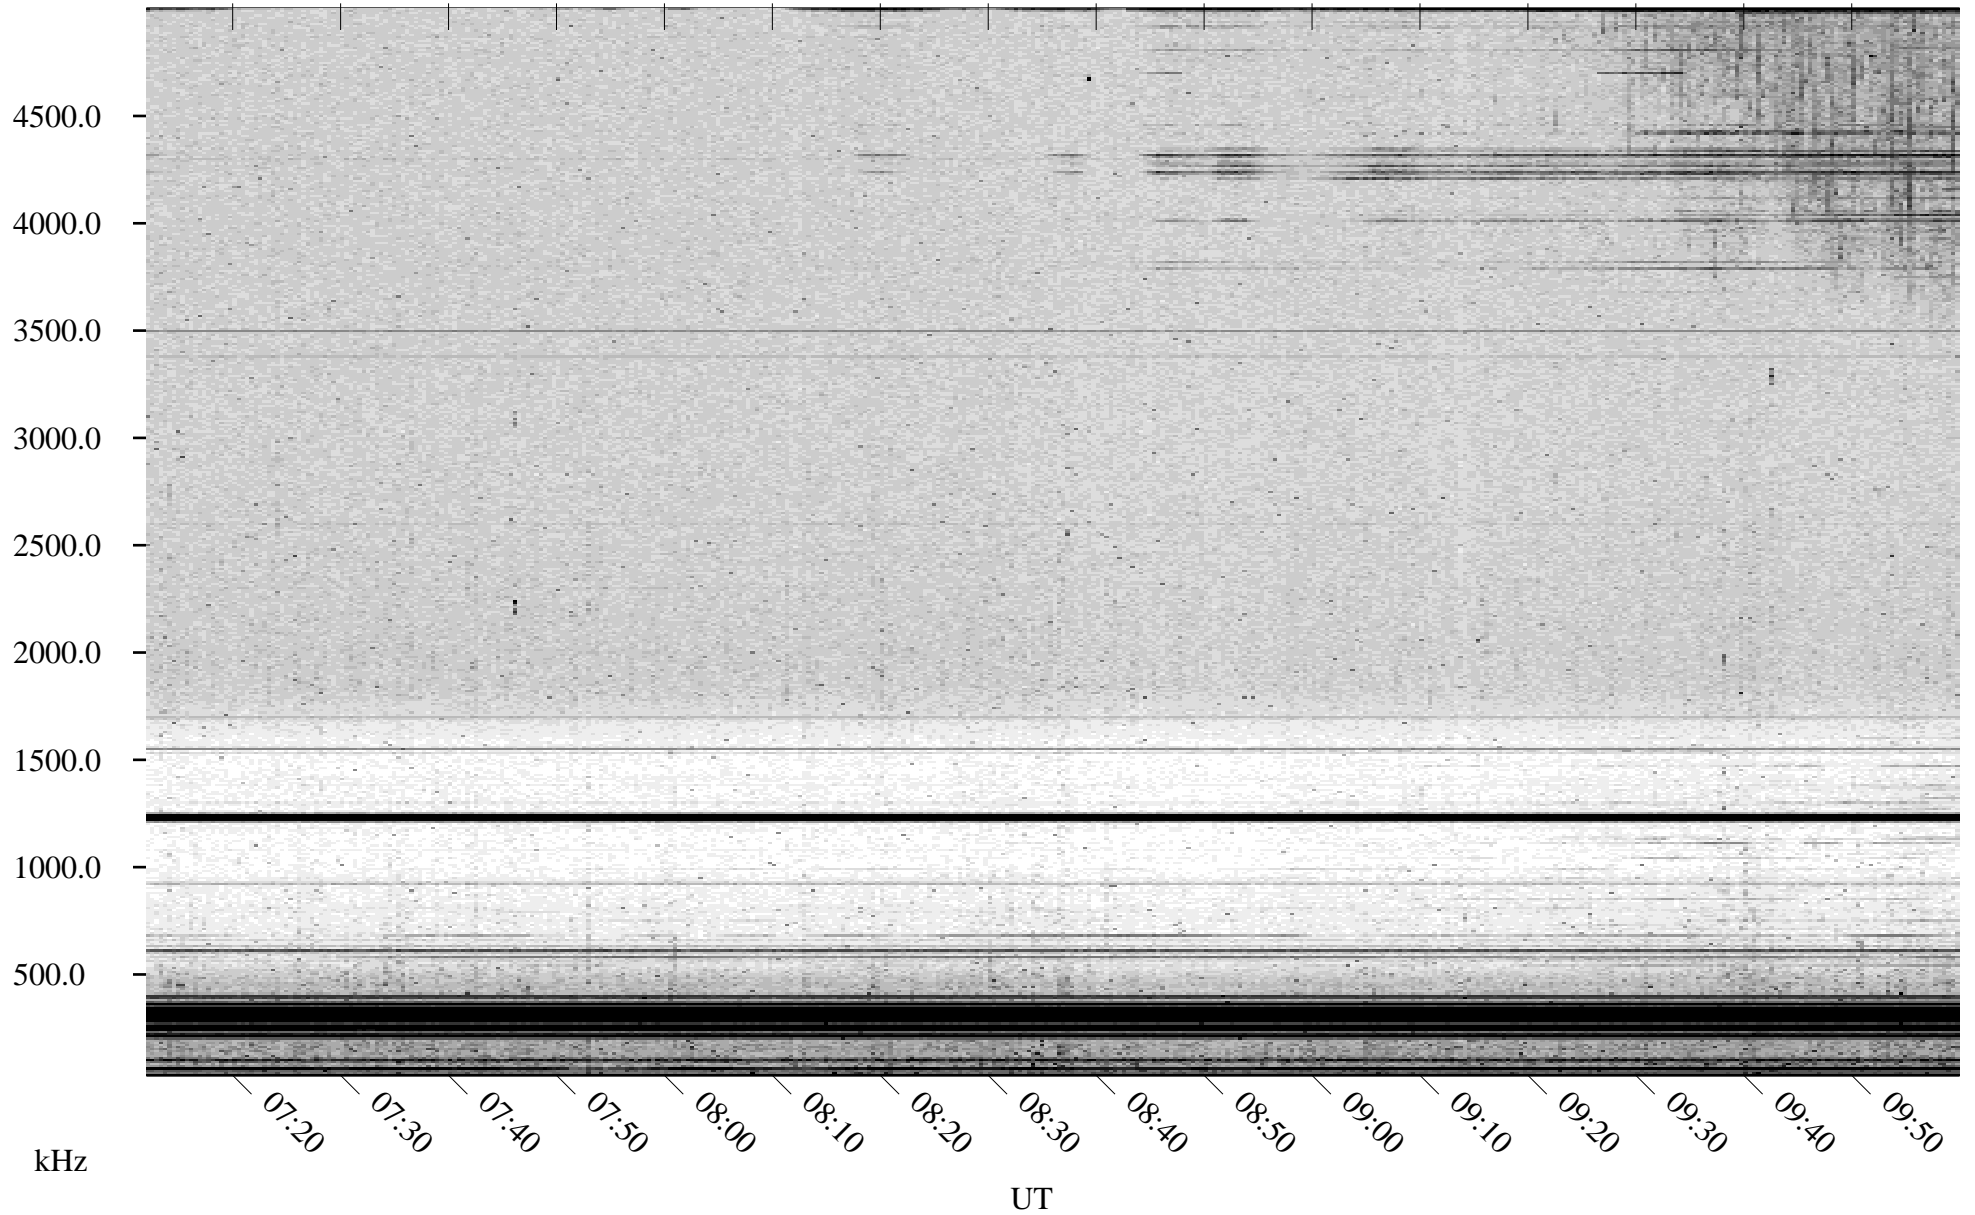

04/22/2002 Churchill, Manitoba

Linear Scale Black = 161 White = 15

ch02112l.r01m max_12

Page 1

04/22/2002 Churchill, Manitoba

Linear Scale Black = 161 White = 15

ch02112l.r01m max_12

Page 2

04/23/2002 Churchill, Manitoba

Linear Scale Black = 161 White = 15

ch02112l.r01m max_12

Page 3

04/23/2002 Churchill, Manitoba

Linear Scale Black = 161 White = 15

ch02112l.r01m max_12

Page 4

04/23/2002 Churchill, Manitoba

Linear Scale Black = 161 White = 15

ch02112l.r01m max_12

Page 5

04/23/2002 Churchill, Manitoba

Linear Scale Black = 161 White = 15

ch02112l.r01m max_12

Page 6

04/23/2002 Churchill, Manitoba

Linear Scale Black = 161 White = 15

ch02112l.r01m max_12

Page 7

04/23/2002 Churchill, Manitoba

Linear Scale Black = 161 White = 15

ch02112l.r01m max_12

Page 8