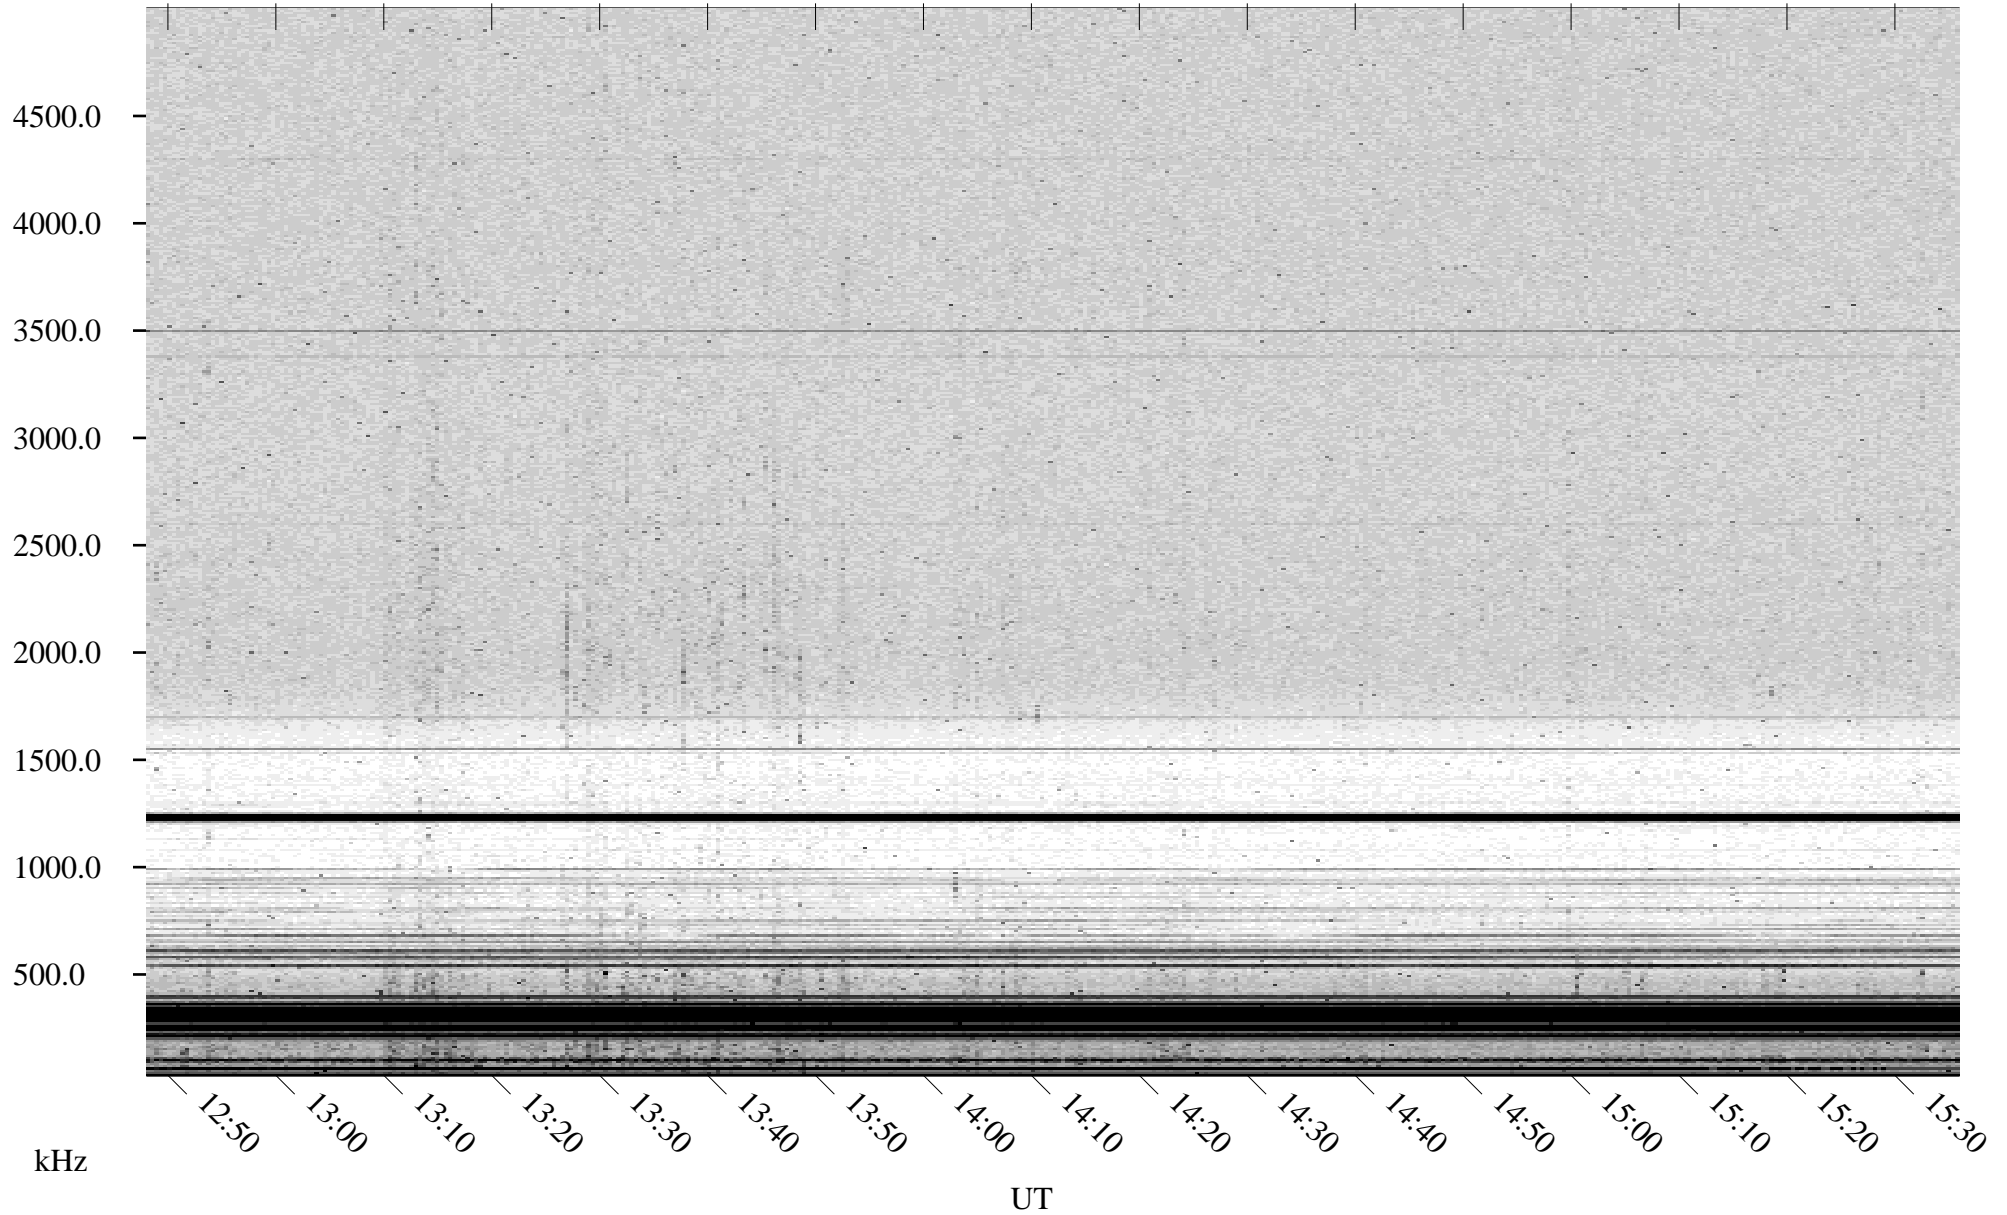

04/22/2002 Churchill, Manitoba

Linear Scale Black = 161 White = 15

ch02112l.r01m max_12

Page 1

04/22/2002 Churchill, Manitoba

Linear Scale Black = 161 White = 15

ch02112l.r01m max_12

Page 2

04/23/2002 Churchill, Manitoba

Linear Scale Black = 161 White = 15

ch02112l.r01m max_12

Page 3

04/23/2002 Churchill, Manitoba

Linear Scale Black = 161 White = 15

ch02112l.r01m max_12

Page 4

04/23/2002 Churchill, Manitoba

Linear Scale Black = 161 White = 15

ch02112l.r01m max_12

Page 5

04/23/2002 Churchill, Manitoba

Linear Scale Black = 161 White = 15

ch02112l.r01m max_12

Page 6

04/23/2002 Churchill, Manitoba

Linear Scale Black = 161 White = 15

ch02112l.r01m max_12

Page 7

04/23/2002 Churchill, Manitoba

Linear Scale Black = 161 White = 15

ch02112l.r01m max_12

Page 8