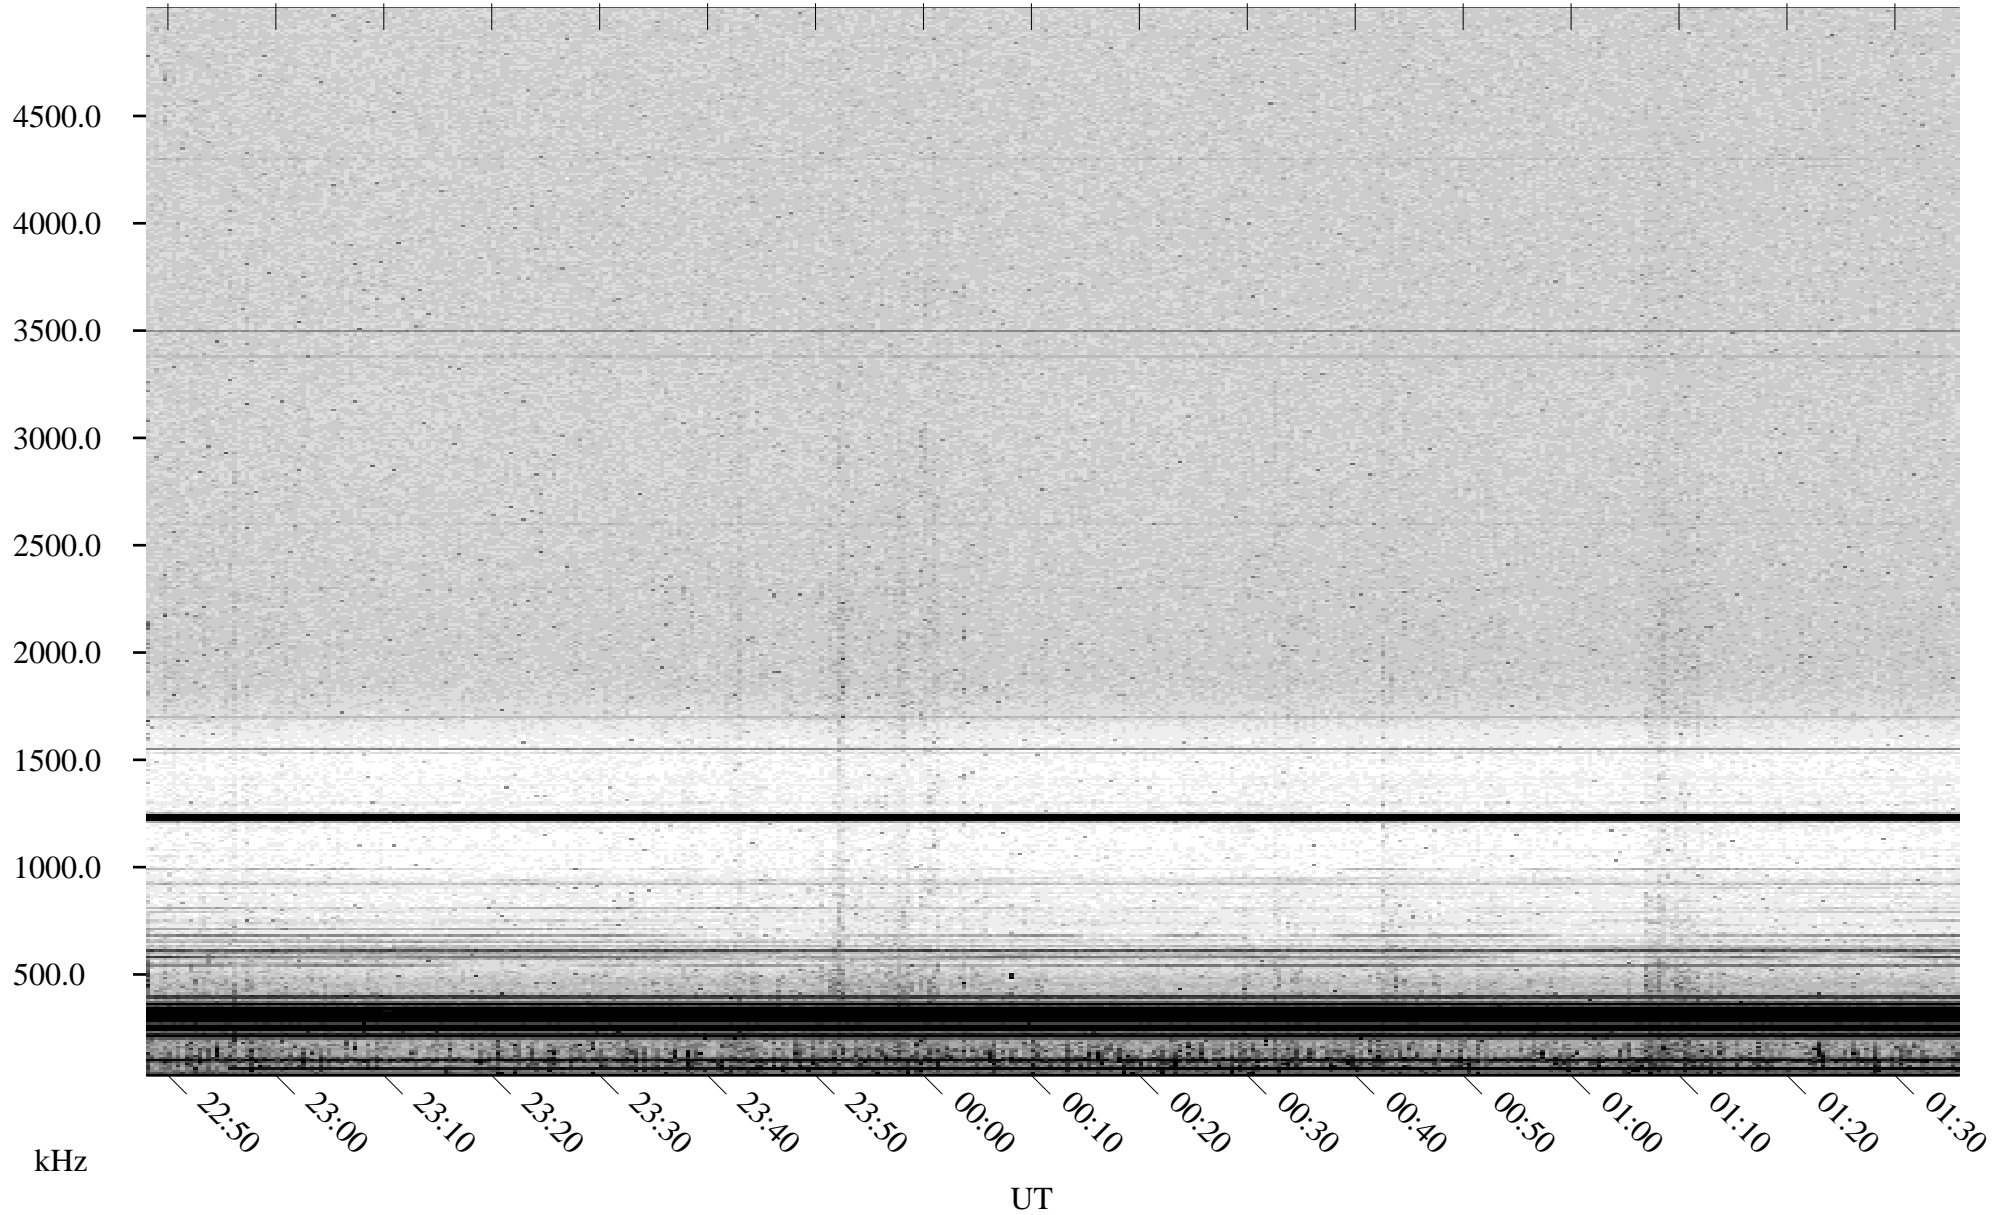

04/23/2002 Churchill, Manitoba

Linear Scale Black = 161 White = 15

ch02113l.r00m max_12

Page 1

04/23/2002 Churchill, Manitoba

Linear Scale Black = 161 White = 15

ch02113l.r00m max_12

Page 2

04/24/2002 Churchill, Manitoba

Linear Scale Black = 161 White = 15

ch02113l.r00m max_12

Page 3

04/24/2002 Churchill, Manitoba

Linear Scale Black = 161 White = 15

ch02113l.r00m max_12

Page 4

04/24/2002 Churchill, Manitoba

Linear Scale Black = 161 White = 15

ch02113l.r00m max_12

Page 5

04/24/2002 Churchill, Manitoba

Linear Scale Black = 161 White = 15

ch02113l.r00m max_12

Page 6

04/24/2002 Churchill, Manitoba

Linear Scale Black = 161 White = 15

ch02113l.r00m max_12

Page 7

04/24/2002 Churchill, Manitoba

Linear Scale Black = 161 White = 15

ch02113l.r00m max_12