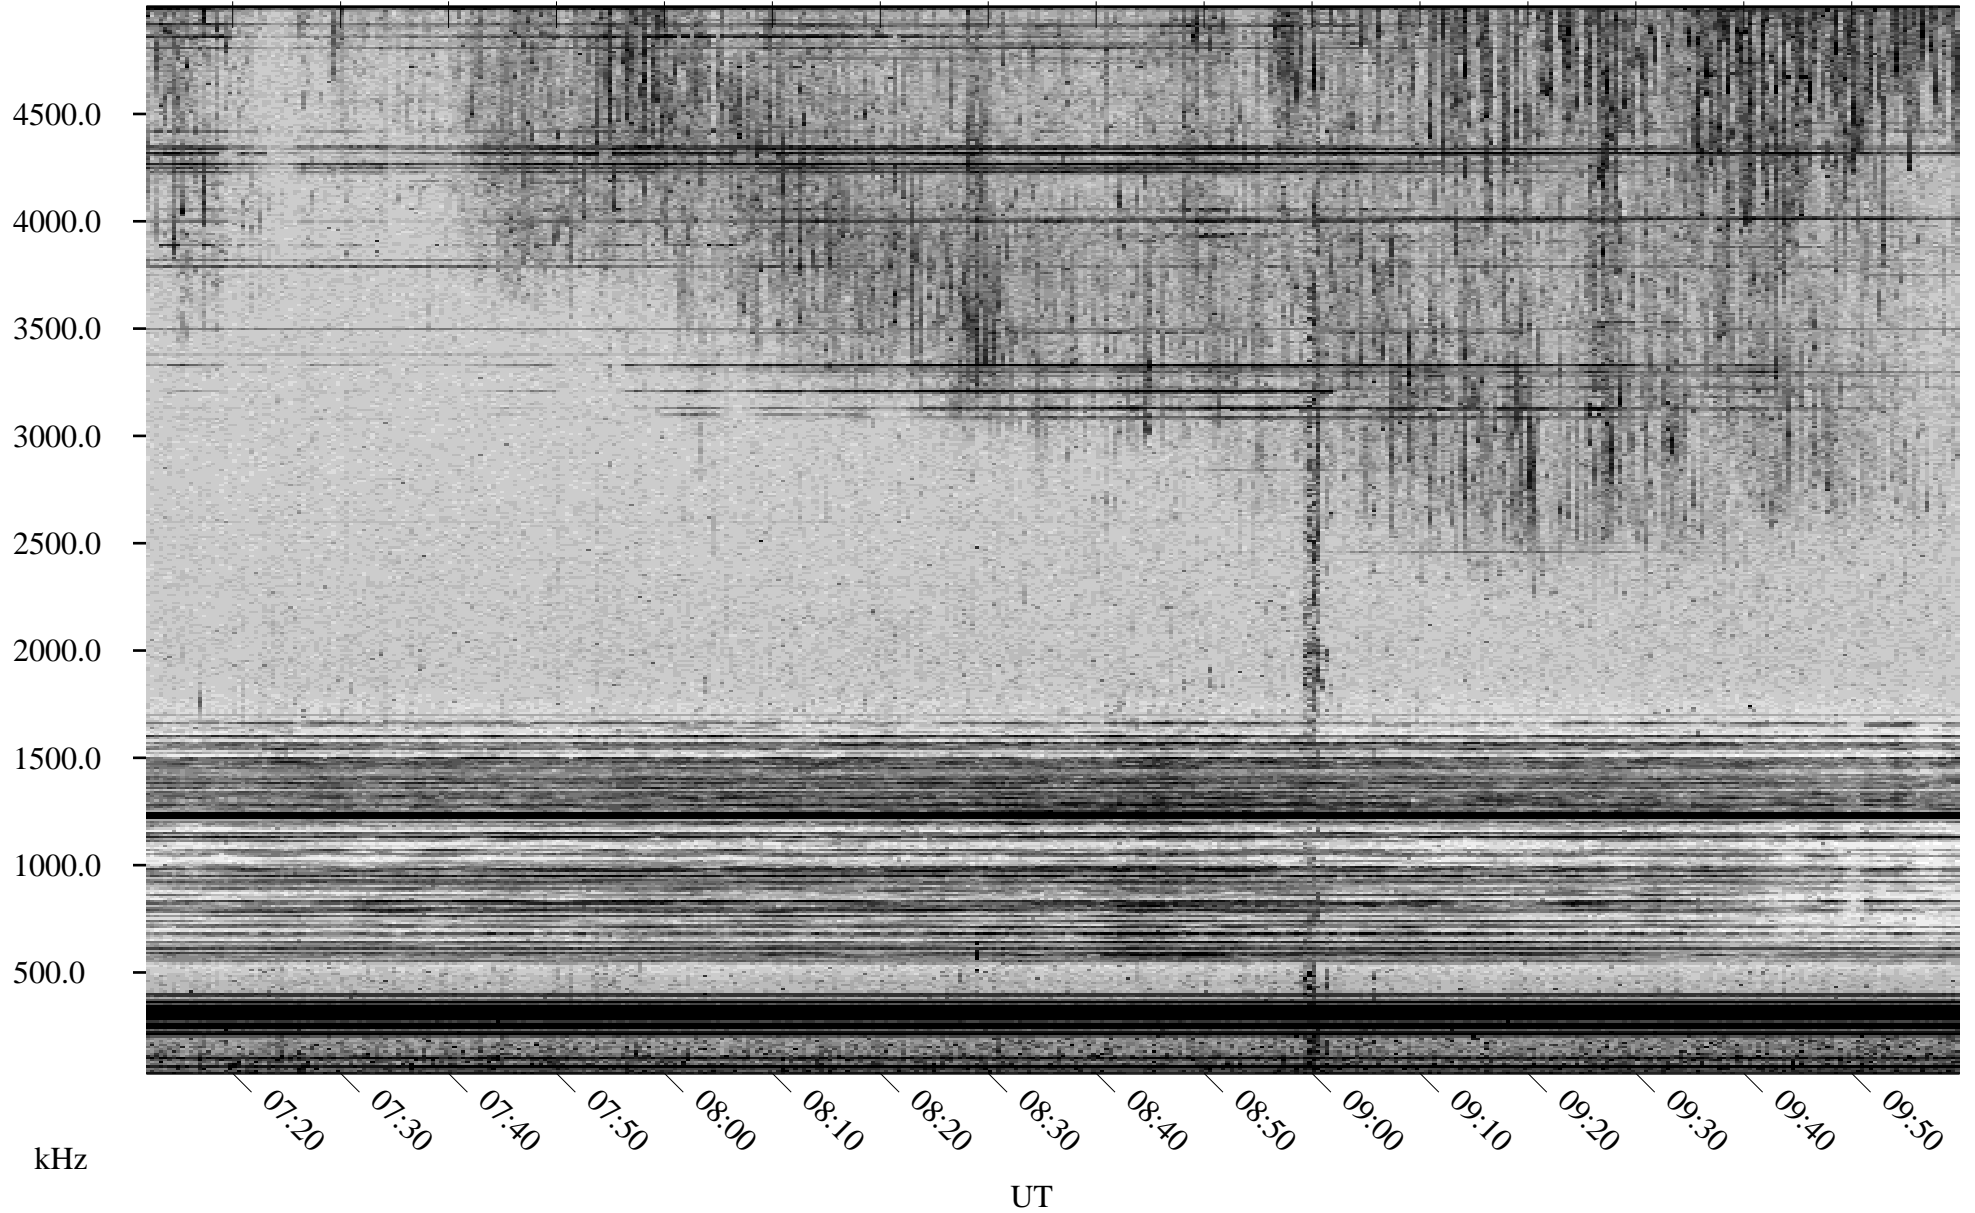

04/23/2002 Churchill, Manitoba

Linear Scale Black = 161 White = 15

ch02113l.r00m max_12

Page 1

04/23/2002 Churchill, Manitoba

Linear Scale Black = 161 White = 15

ch02113l.r00m max_12

Page 2

04/24/2002 Churchill, Manitoba

Linear Scale Black = 161 White = 15

ch02113l.r00m max_12

Page 3

04/24/2002 Churchill, Manitoba

Linear Scale Black = 161 White = 15

ch02113l.r00m max_12

Page 4

04/24/2002 Churchill, Manitoba

Linear Scale Black = 161 White = 15

ch02113l.r00m max_12

Page 5

04/24/2002 Churchill, Manitoba

Linear Scale Black = 161 White = 15

ch02113l.r00m max_12

Page 6

04/24/2002 Churchill, Manitoba

Linear Scale Black = 161 White = 15

ch02113l.r00m max_12

Page 7

04/24/2002 Churchill, Manitoba

Linear Scale Black = 161 White = 15

ch02113l.r00m max_12