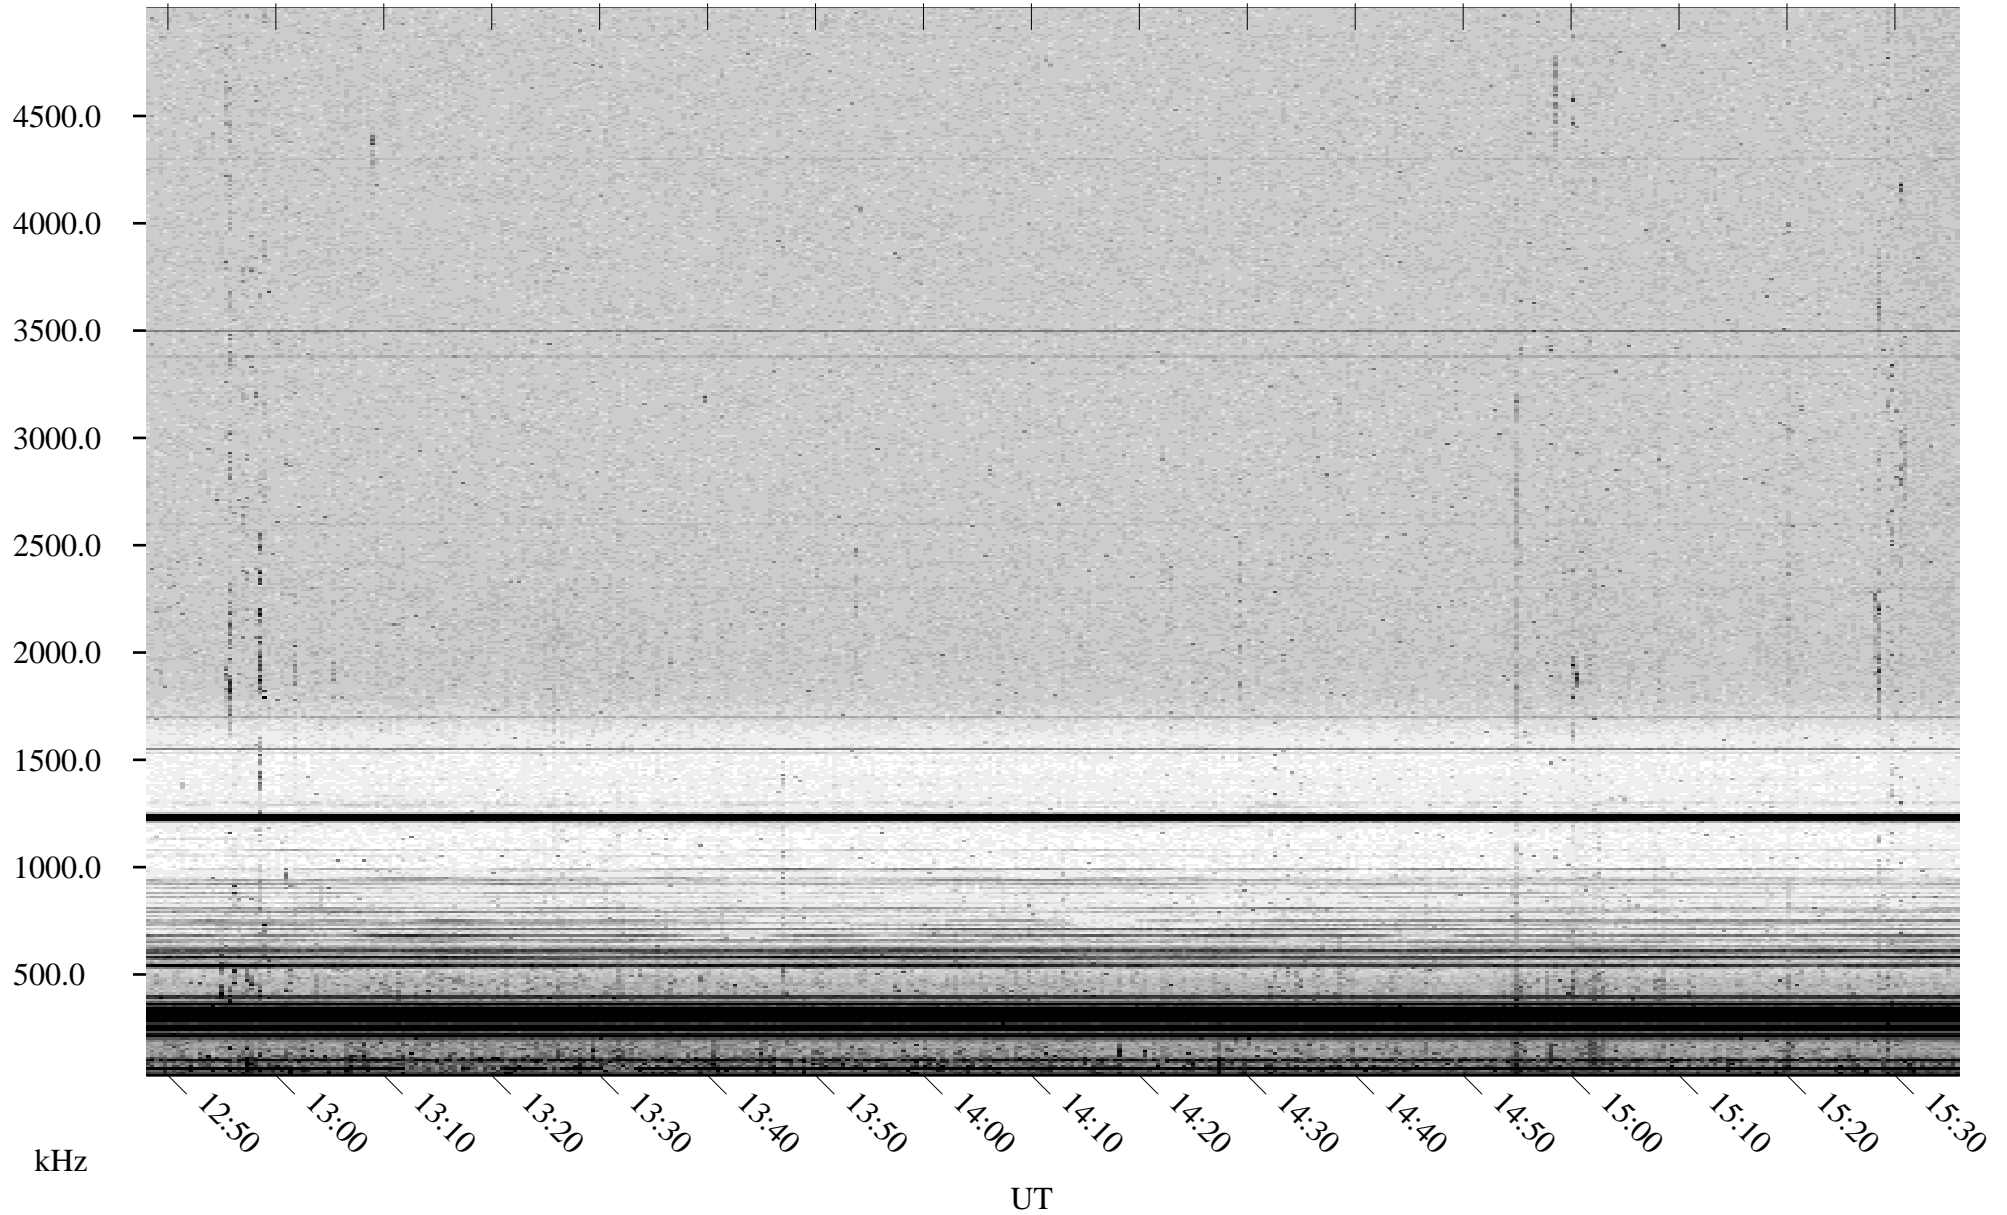

04/23/2002 Churchill, Manitoba

Linear Scale Black = 161 White = 15

ch02113l.r00m max_12

Page 1

04/23/2002 Churchill, Manitoba

Linear Scale Black = 161 White = 15

ch02113l.r00m max_12

Page 2

04/24/2002 Churchill, Manitoba

Linear Scale Black = 161 White = 15

ch02113l.r00m max_12

Page 3

04/24/2002 Churchill, Manitoba

Linear Scale Black = 161 White = 15

ch02113l.r00m max_12

Page 4

04/24/2002 Churchill, Manitoba

Linear Scale Black = 161 White = 15

ch02113l.r00m max_12

Page 5

04/24/2002 Churchill, Manitoba

Linear Scale Black = 161 White = 15

ch02113l.r00m max_12

Page 6

04/24/2002 Churchill, Manitoba

Linear Scale Black = 161 White = 15

ch02113l.r00m max_12

Page 7

04/24/2002 Churchill, Manitoba

Linear Scale Black = 161 White = 15

ch02113l.r00m max_12