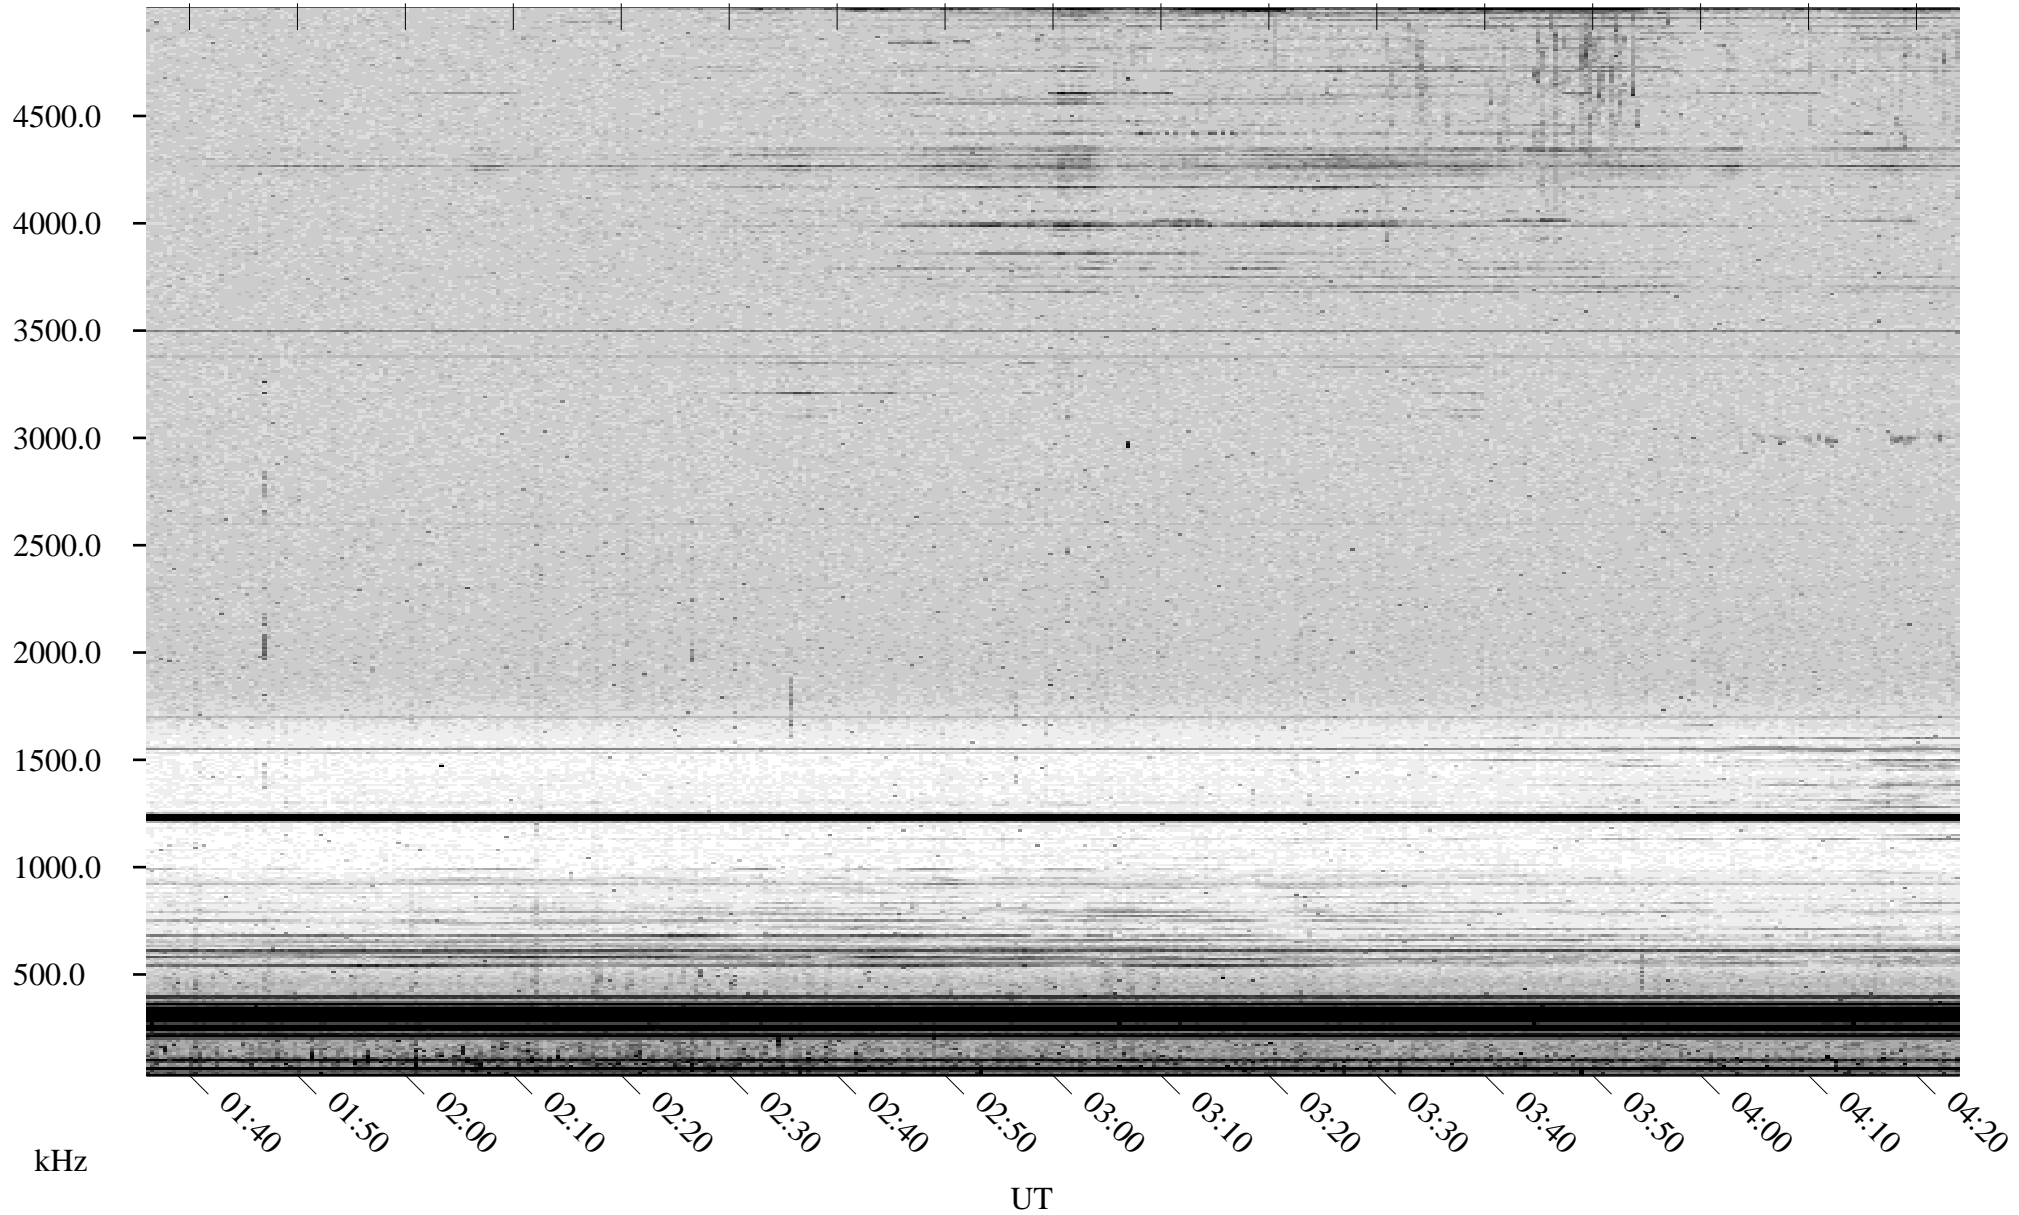

04/23/2002 Churchill, Manitoba

Linear Scale Black = 161 White = 15

ch02113l.r00m max_12

Page 1

04/23/2002 Churchill, Manitoba

Linear Scale Black = 161 White = 15

ch02113l.r00m max_12

Page 2

04/24/2002 Churchill, Manitoba

Linear Scale Black = 161 White = 15

ch02113l.r00m max_12

Page 3

04/24/2002 Churchill, Manitoba

Linear Scale Black = 161 White = 15

ch02113l.r00m max_12

Page 4

04/24/2002 Churchill, Manitoba

Linear Scale Black = 161 White = 15

ch02113l.r00m max_12

Page 5

04/24/2002 Churchill, Manitoba

Linear Scale Black = 161 White = 15

ch02113l.r00m max_12

Page 6

04/24/2002 Churchill, Manitoba

Linear Scale Black = 161 White = 15

ch02113l.r00m max_12

Page 7

04/24/2002 Churchill, Manitoba

Linear Scale Black = 161 White = 15

ch02113l.r00m max_12