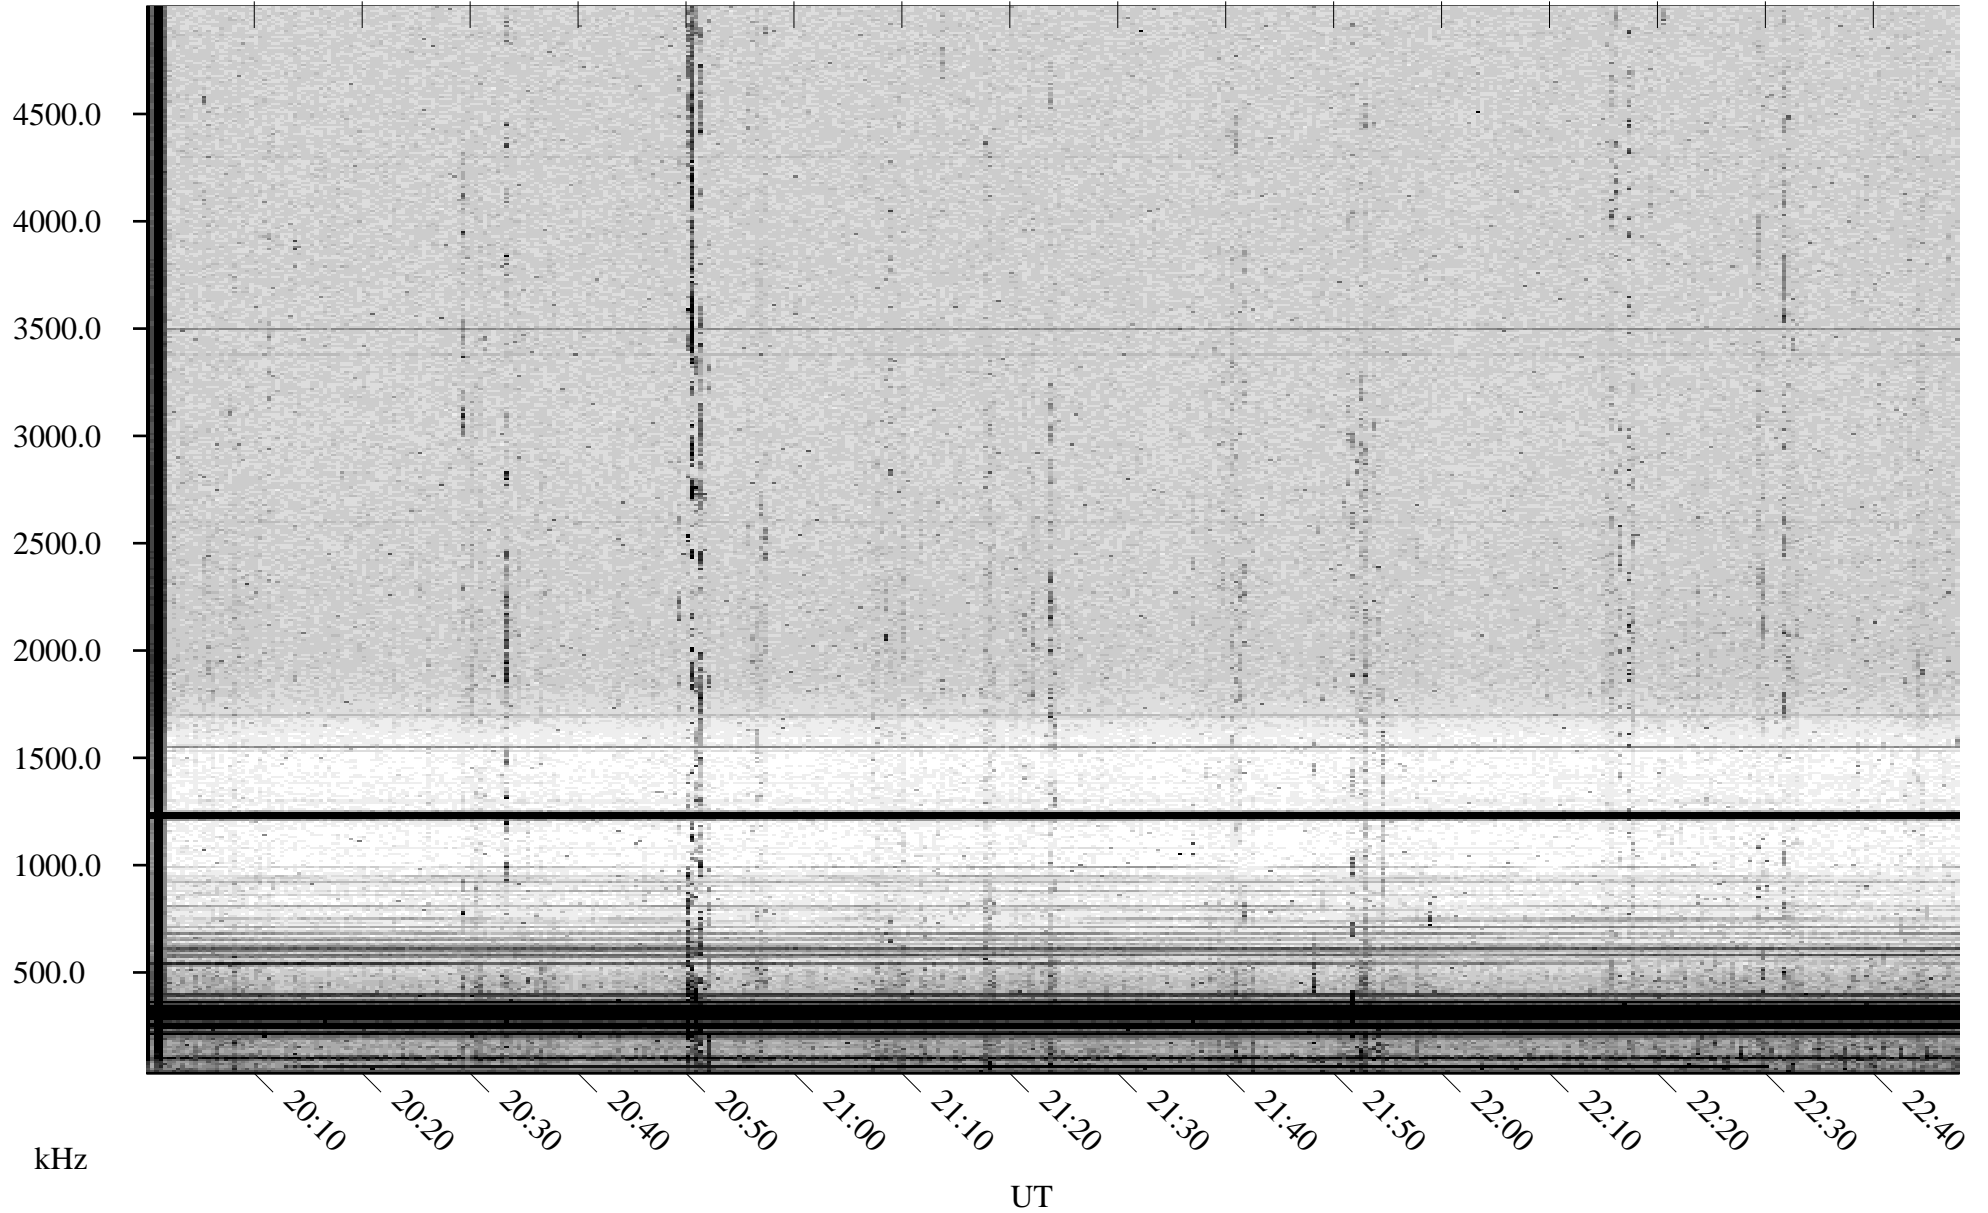

04/23/2002 Churchill, Manitoba

Linear Scale Black = 161 White = 15

ch02113l.r00m max_12

Page 1

04/23/2002 Churchill, Manitoba

Linear Scale Black = 161 White = 15

ch02113l.r00m max_12

Page 2

04/24/2002 Churchill, Manitoba

Linear Scale Black = 161 White = 15

ch02113l.r00m max_12

Page 3

04/24/2002 Churchill, Manitoba

Linear Scale Black = 161 White = 15

ch02113l.r00m max_12

Page 4

04/24/2002 Churchill, Manitoba

Linear Scale Black = 161 White = 15

ch02113l.r00m max_12

Page 5

04/24/2002 Churchill, Manitoba

Linear Scale Black = 161 White = 15

ch02113l.r00m max_12

Page 6

04/24/2002 Churchill, Manitoba

Linear Scale Black = 161 White = 15

ch02113l.r00m max_12

Page 7

04/24/2002 Churchill, Manitoba

Linear Scale Black = 161 White = 15

ch02113l.r00m max_12