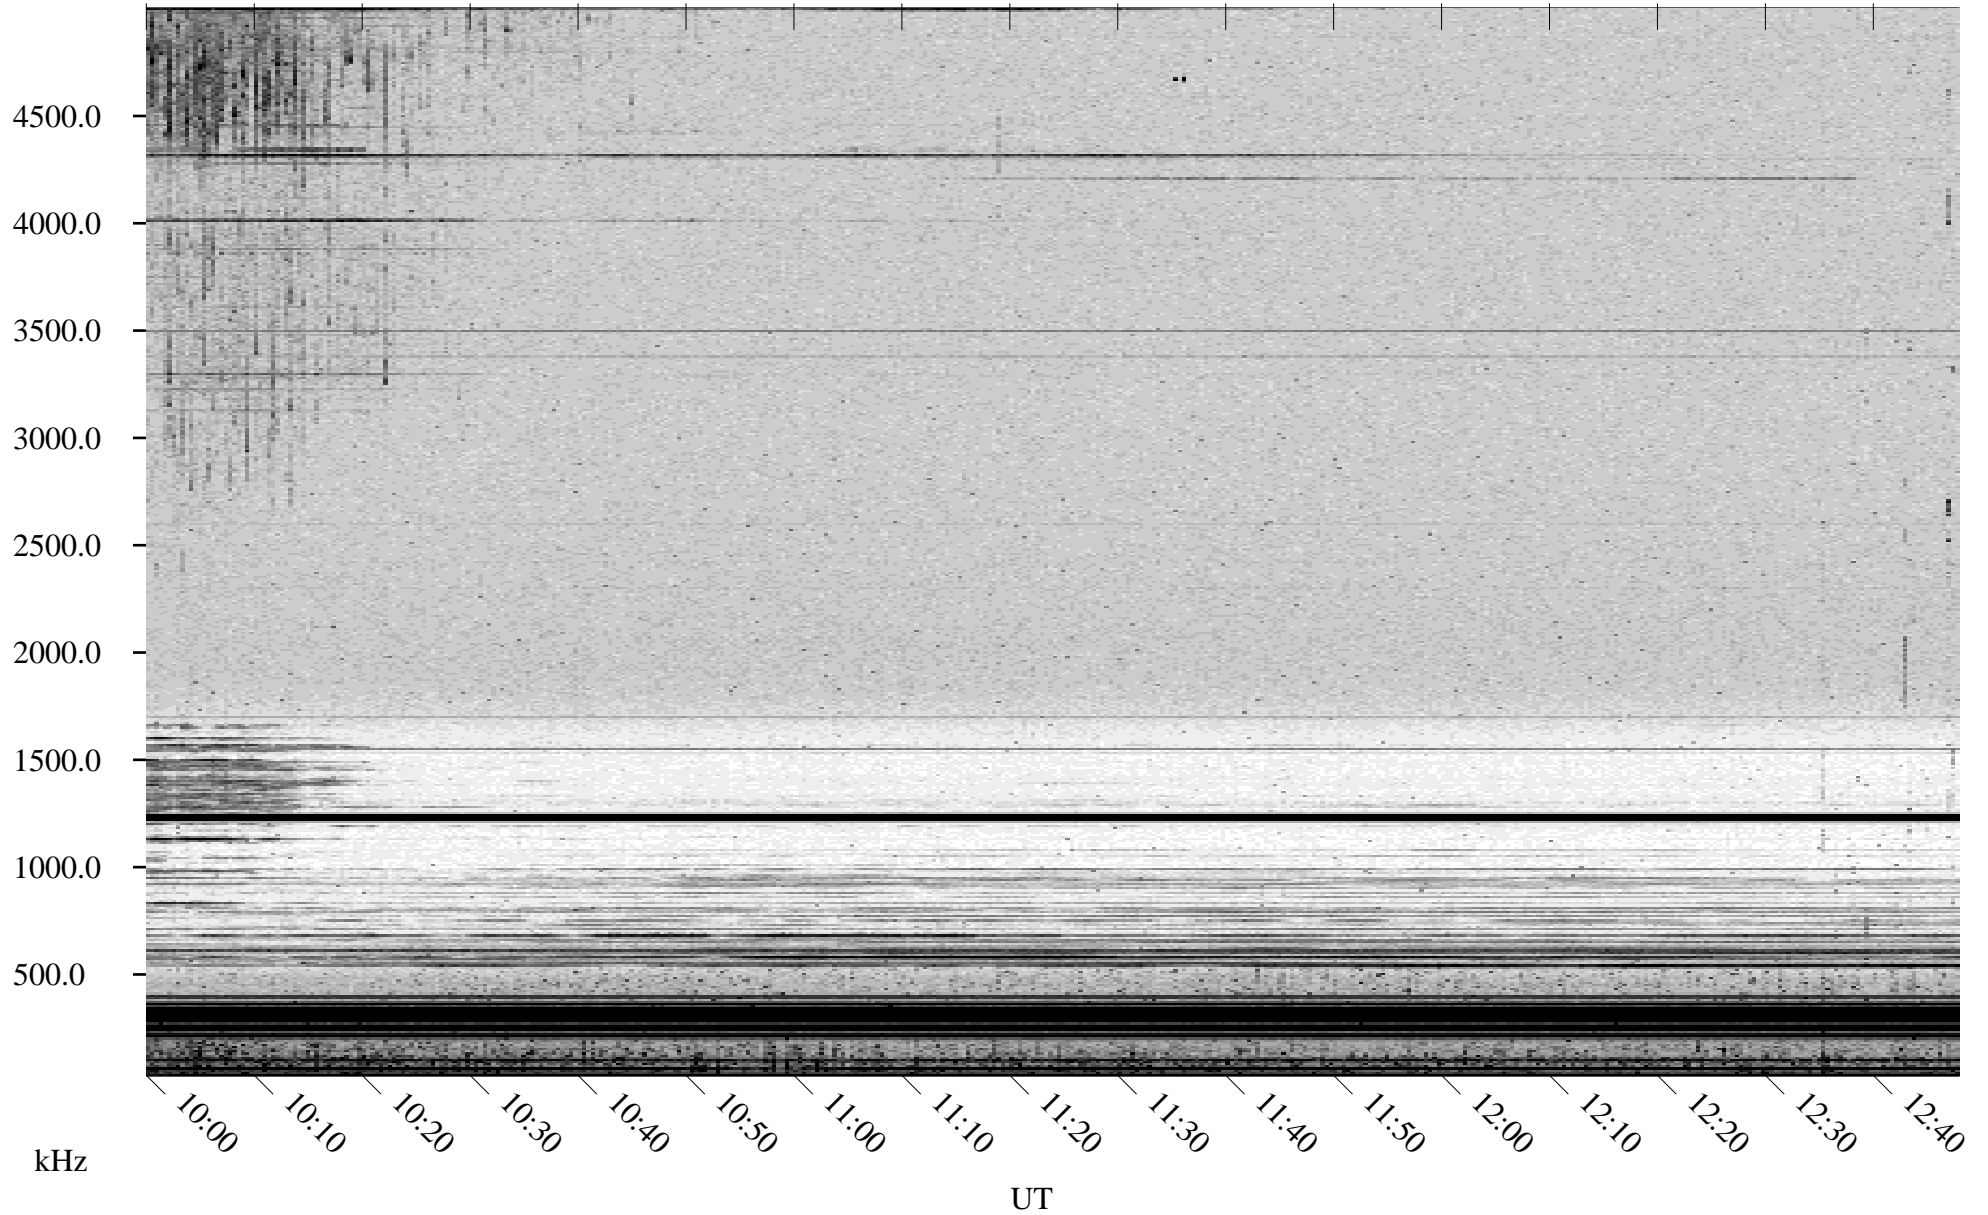

04/23/2002 Churchill, Manitoba

Linear Scale Black = 161 White = 15

ch02113l.r00m max_12

Page 1

04/23/2002 Churchill, Manitoba

Linear Scale Black = 161 White = 15

ch02113l.r00m max_12

Page 2

04/24/2002 Churchill, Manitoba

Linear Scale Black = 161 White = 15

ch02113l.r00m max_12

Page 3

04/24/2002 Churchill, Manitoba

Linear Scale Black = 161 White = 15

ch02113l.r00m max_12

Page 4

04/24/2002 Churchill, Manitoba

Linear Scale Black = 161 White = 15

ch02113l.r00m max_12

Page 5

04/24/2002 Churchill, Manitoba

Linear Scale Black = 161 White = 15

ch02113l.r00m max_12

Page 6

04/24/2002 Churchill, Manitoba

Linear Scale Black = 161 White = 15

ch02113l.r00m max_12

Page 7

04/24/2002 Churchill, Manitoba

Linear Scale Black = 161 White = 15

ch02113l.r00m max_12