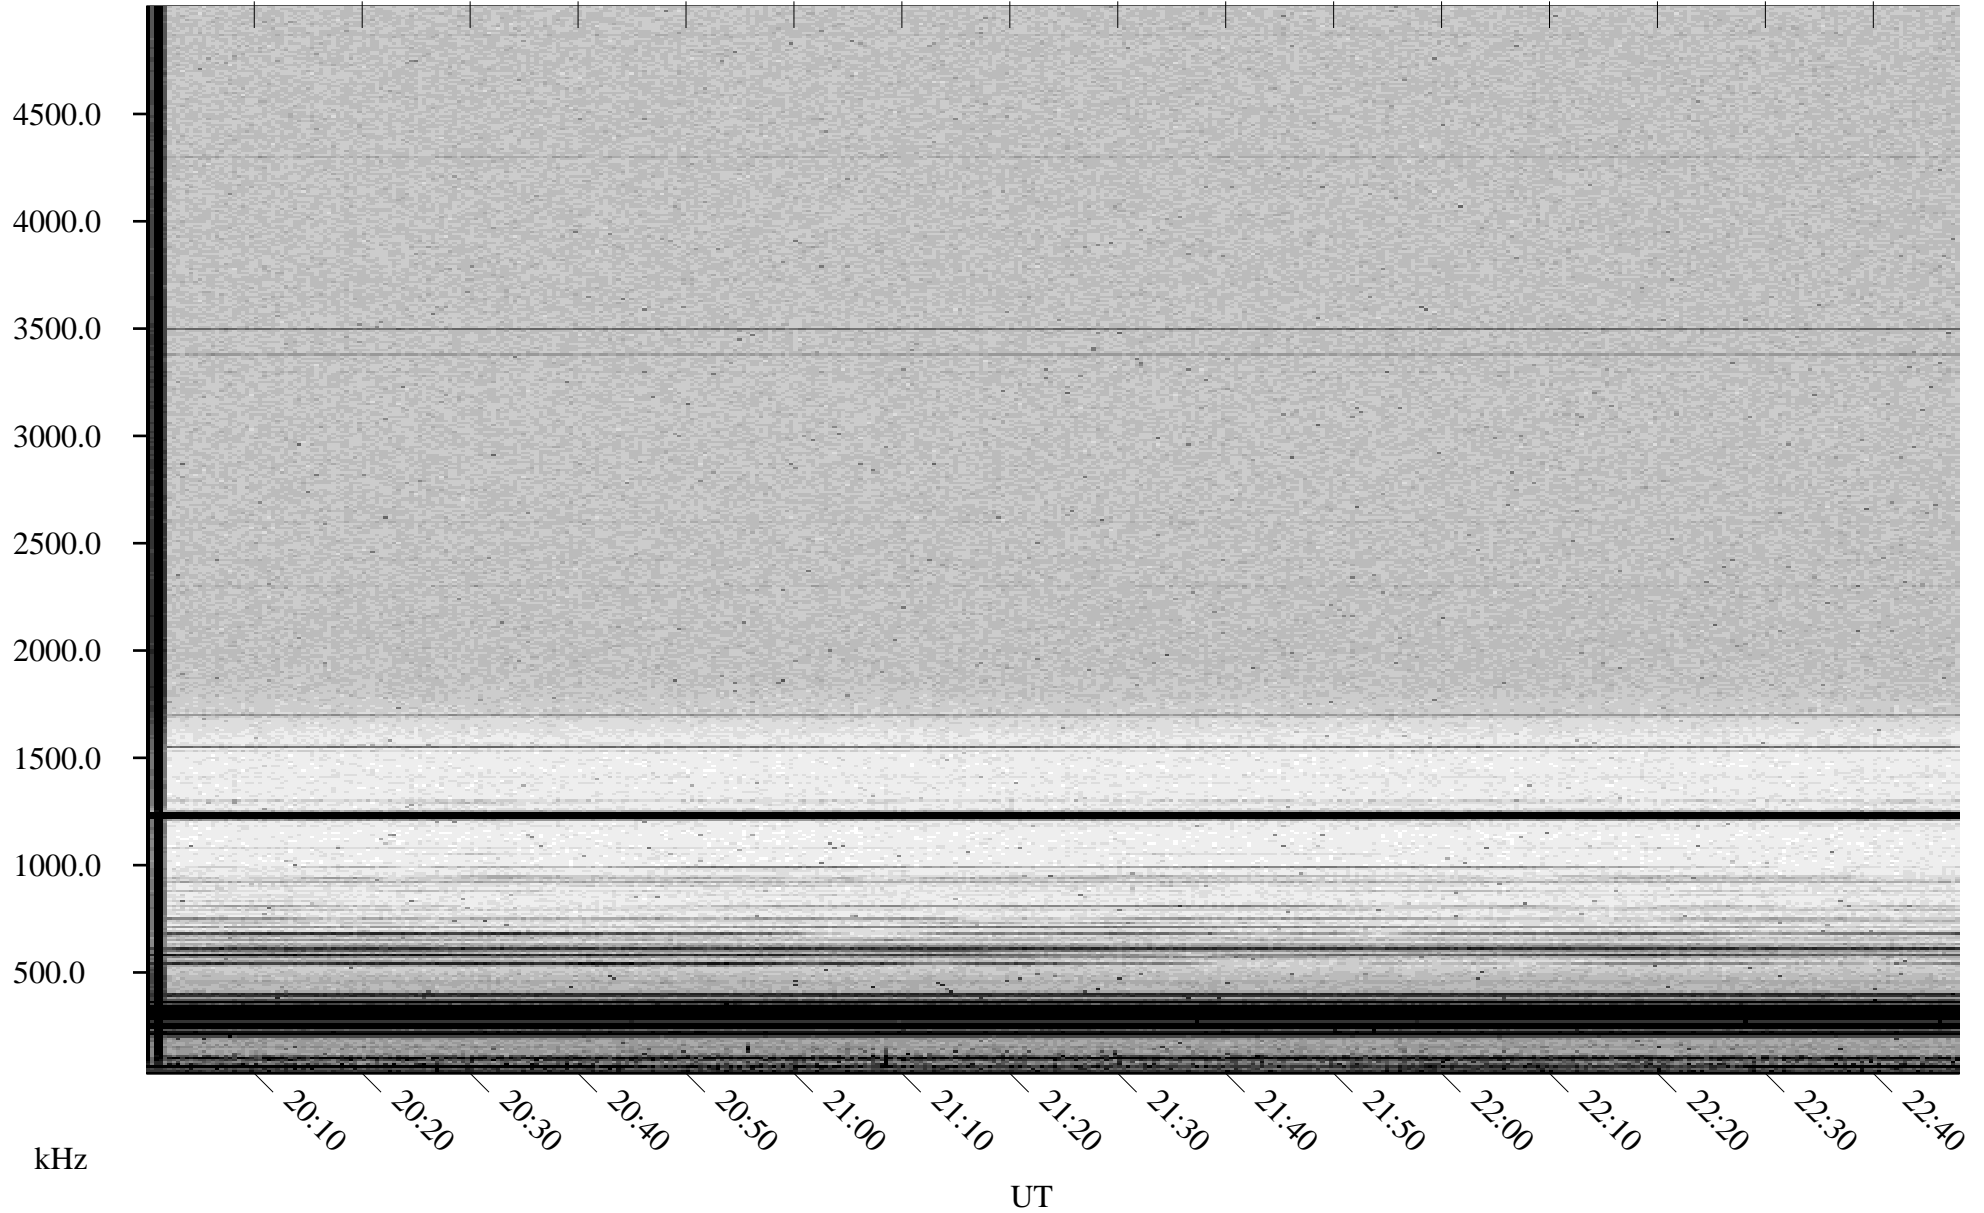

04/24/2002 Churchill, Manitoba

Linear Scale Black = 161 White = 15

ch02114l.r00m max_12

Page 1

04/24/2002 Churchill, Manitoba

Linear Scale Black = 161 White = 15

ch02114l.r00m max_12

Page 2

04/25/2002 Churchill, Manitoba

Linear Scale Black = 161 White = 15

ch02114l.r00m max_12

Page 3

04/25/2002 Churchill, Manitoba

Linear Scale Black = 161 White = 15

ch02114l.r00m max_12

Page 4

04/25/2002 Churchill, Manitoba

Linear Scale Black = 161 White = 15

ch02114l.r00m max_12

Page 5

04/25/2002 Churchill, Manitoba

Linear Scale Black = 161 White = 15

ch02114l.r00m max_12

Page 6

04/25/2002 Churchill, Manitoba

Linear Scale Black = 161 White = 15

ch02114l.r00m max_12

Page 7

04/25/2002 Churchill, Manitoba

Linear Scale Black = 161 White = 15

ch02114l.r00m max_12