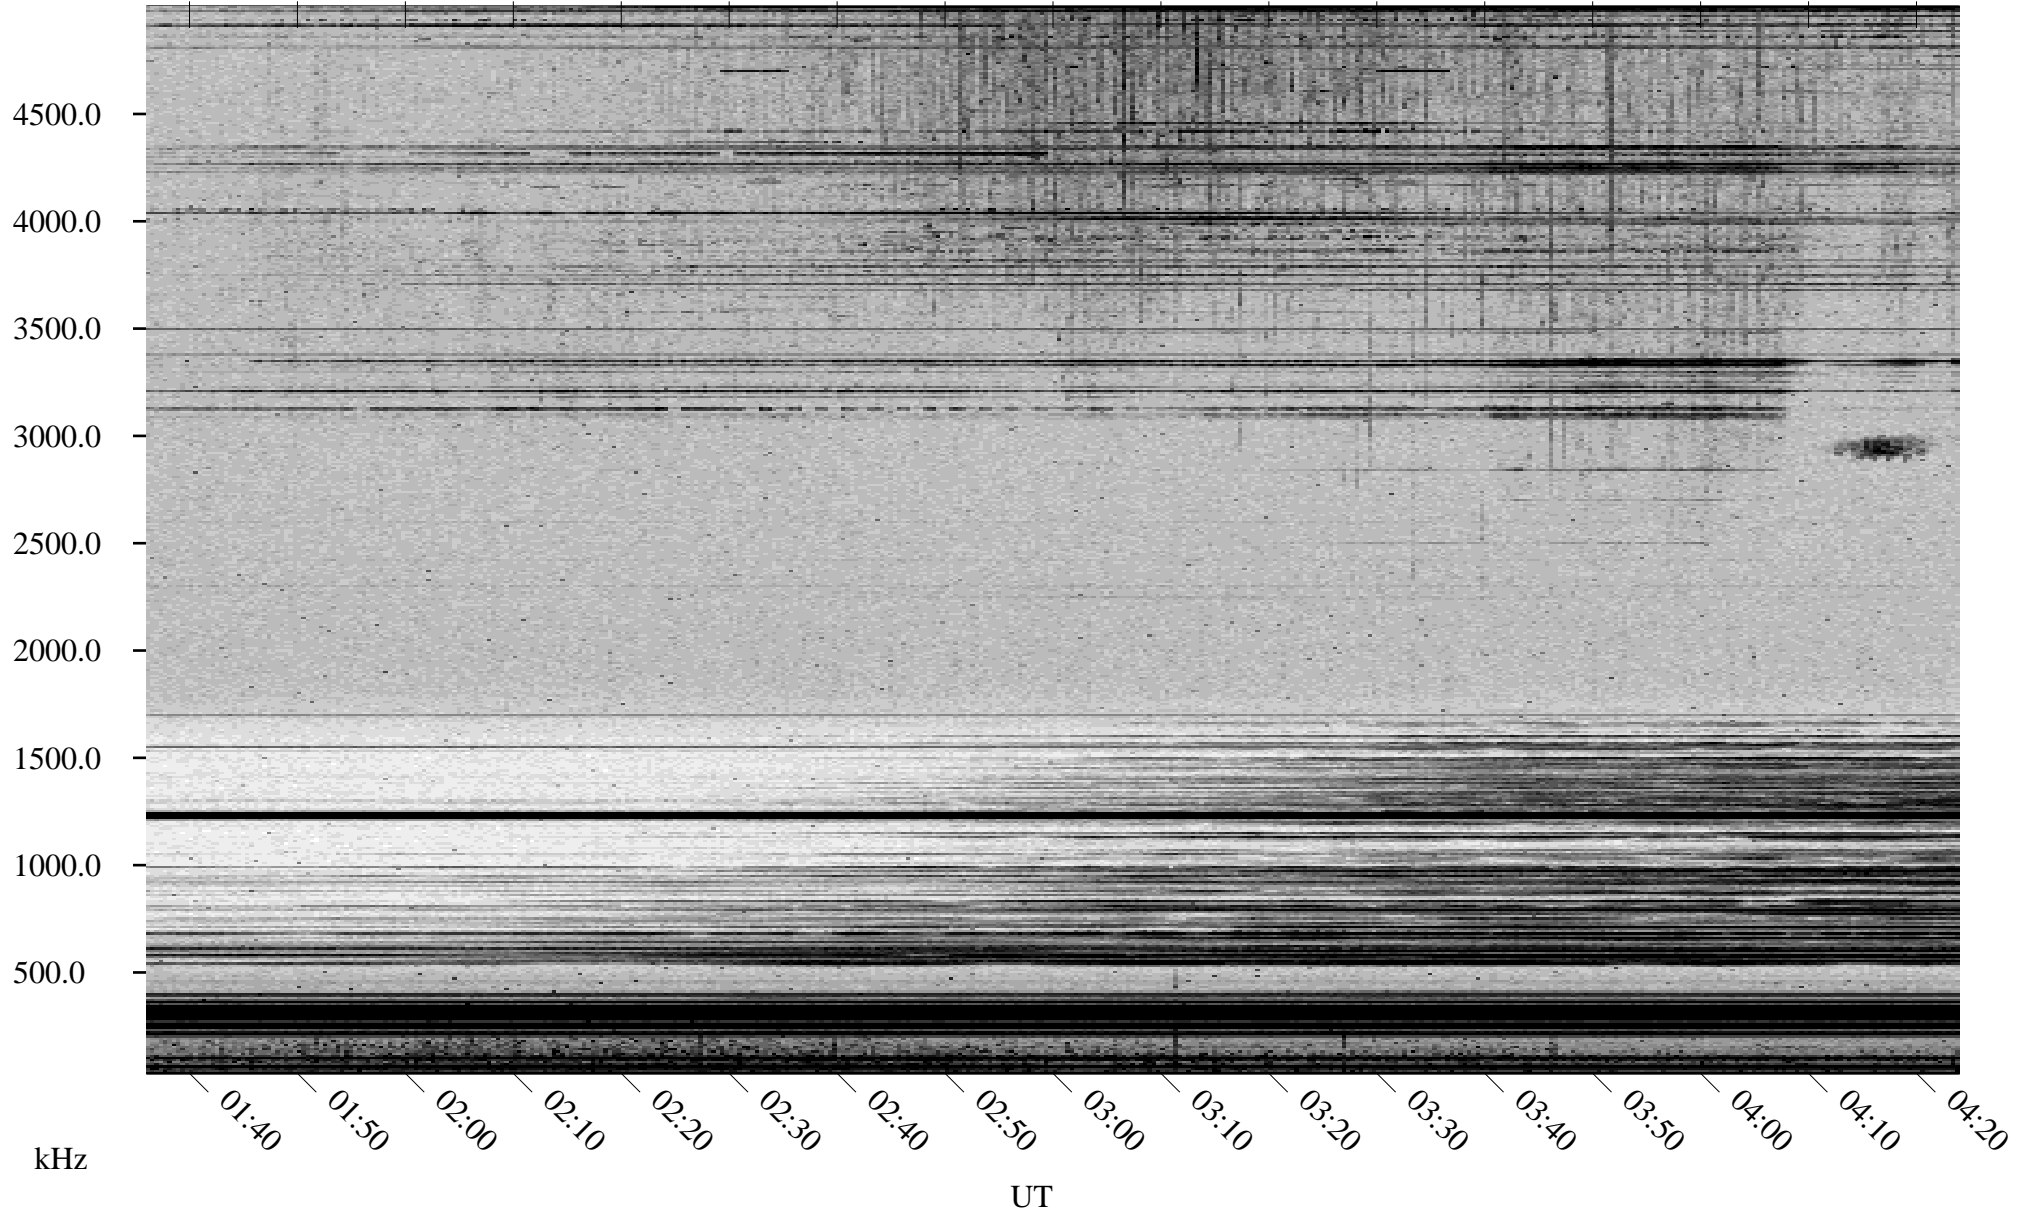

04/24/2002 Churchill, Manitoba

Linear Scale Black = 161 White = 15

ch02114l.r00m max_12

Page 1

04/24/2002 Churchill, Manitoba

Linear Scale Black = 161 White = 15

ch02114l.r00m max_12

Page 2

04/25/2002 Churchill, Manitoba

Linear Scale Black = 161 White = 15

ch02114l.r00m max_12

Page 3

04/25/2002 Churchill, Manitoba

Linear Scale Black = 161 White = 15

ch02114l.r00m max_12

Page 4

04/25/2002 Churchill, Manitoba

Linear Scale Black = 161 White = 15

ch02114l.r00m max_12

Page 5

04/25/2002 Churchill, Manitoba

Linear Scale Black = 161 White = 15

ch02114l.r00m max_12

Page 6

04/25/2002 Churchill, Manitoba

Linear Scale Black = 161 White = 15

ch02114l.r00m max_12

Page 7

04/25/2002 Churchill, Manitoba

Linear Scale Black = 161 White = 15

ch02114l.r00m max_12