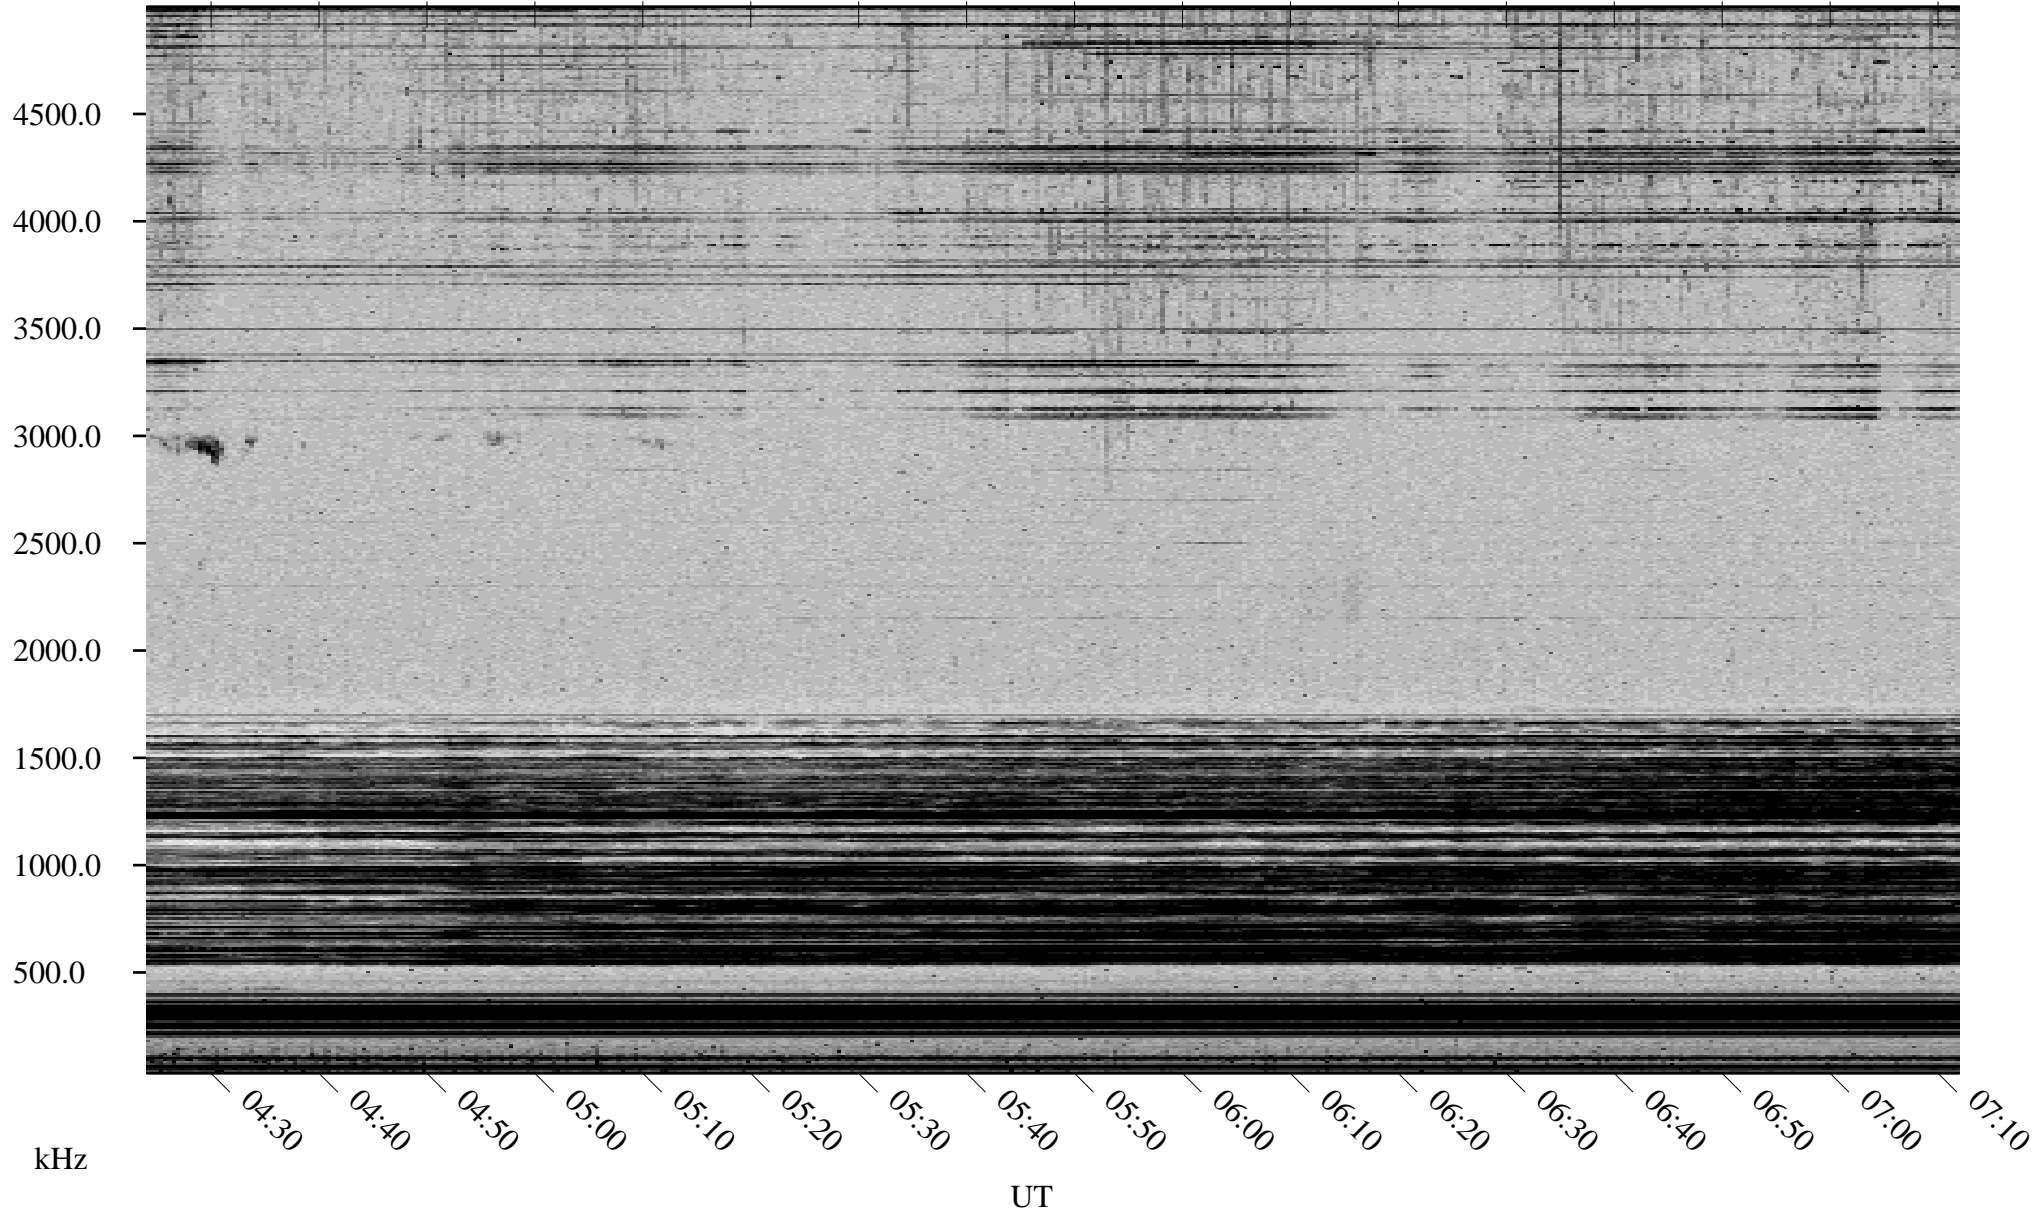

04/24/2002 Churchill, Manitoba

Linear Scale Black = 161 White = 15

ch02114l.r00m max_12

Page 1

04/24/2002 Churchill, Manitoba

Linear Scale Black = 161 White = 15

ch02114l.r00m max_12

Page 2

04/25/2002 Churchill, Manitoba

Linear Scale Black = 161 White = 15

ch02114l.r00m max_12

Page 3

04/25/2002 Churchill, Manitoba

Linear Scale Black = 161 White = 15

ch02114l.r00m max_12

Page 4

04/25/2002 Churchill, Manitoba

Linear Scale Black = 161 White = 15

ch02114l.r00m max_12

Page 5

04/25/2002 Churchill, Manitoba

Linear Scale Black = 161 White = 15

ch02114l.r00m max_12

Page 6

04/25/2002 Churchill, Manitoba

Linear Scale Black = 161 White = 15

ch02114l.r00m max_12

Page 7

04/25/2002 Churchill, Manitoba

Linear Scale Black = 161 White = 15

ch02114l.r00m max_12