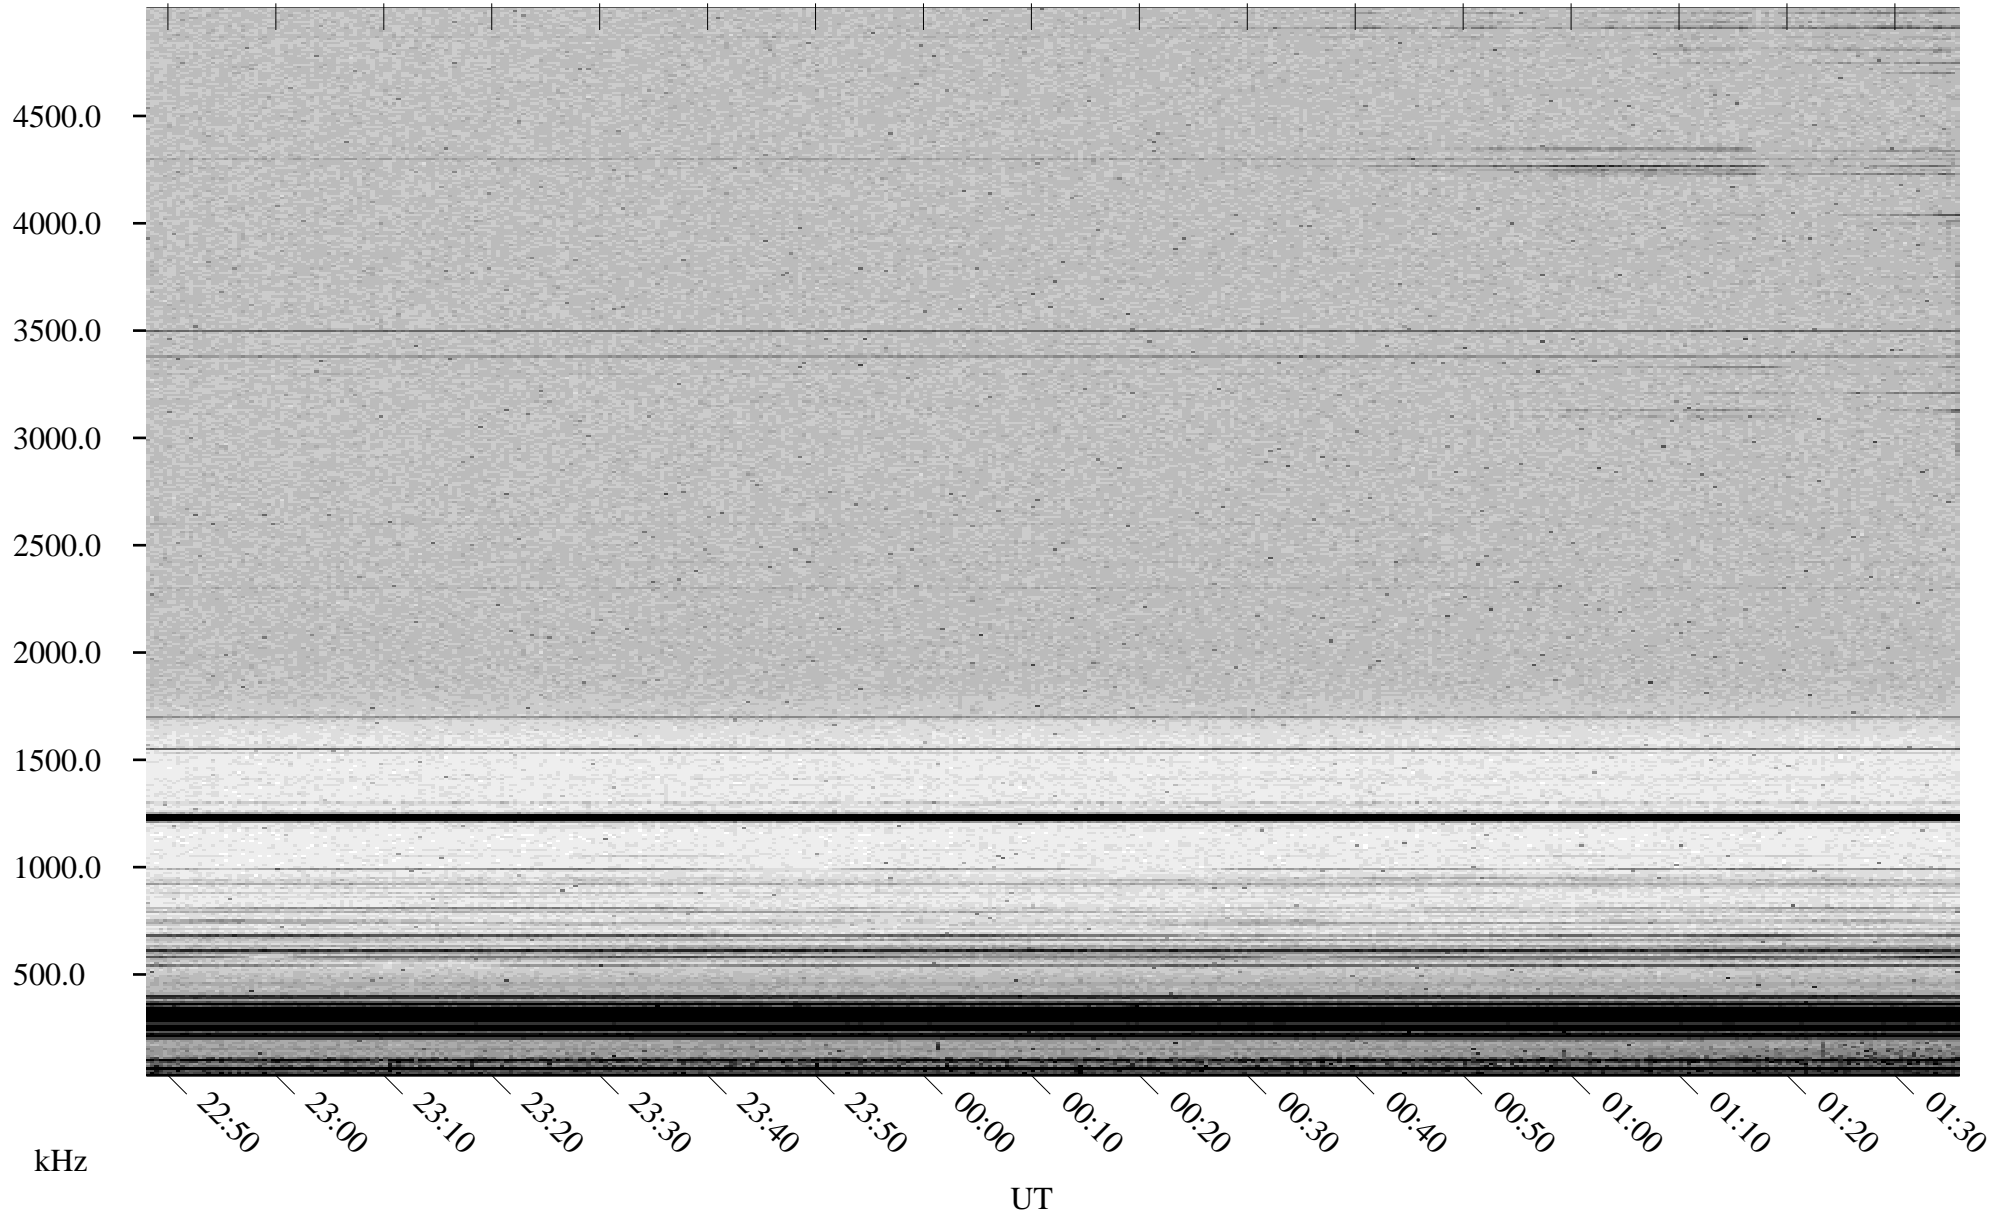

04/24/2002 Churchill, Manitoba

Linear Scale Black = 161 White = 15

ch02114l.r00m max_12

Page 1

04/24/2002 Churchill, Manitoba

Linear Scale Black = 161 White = 15

ch02114l.r00m max_12

Page 2

04/25/2002 Churchill, Manitoba

Linear Scale Black = 161 White = 15

ch02114l.r00m max_12

Page 3

04/25/2002 Churchill, Manitoba

Linear Scale Black = 161 White = 15

ch02114l.r00m max_12

Page 4

04/25/2002 Churchill, Manitoba

Linear Scale Black = 161 White = 15

ch02114l.r00m max_12

Page 5

04/25/2002 Churchill, Manitoba

Linear Scale Black = 161 White = 15

ch02114l.r00m max_12

Page 6

04/25/2002 Churchill, Manitoba

Linear Scale Black = 161 White = 15

ch02114l.r00m max_12

Page 7

04/25/2002 Churchill, Manitoba

Linear Scale Black = 161 White = 15

ch02114l.r00m max_12