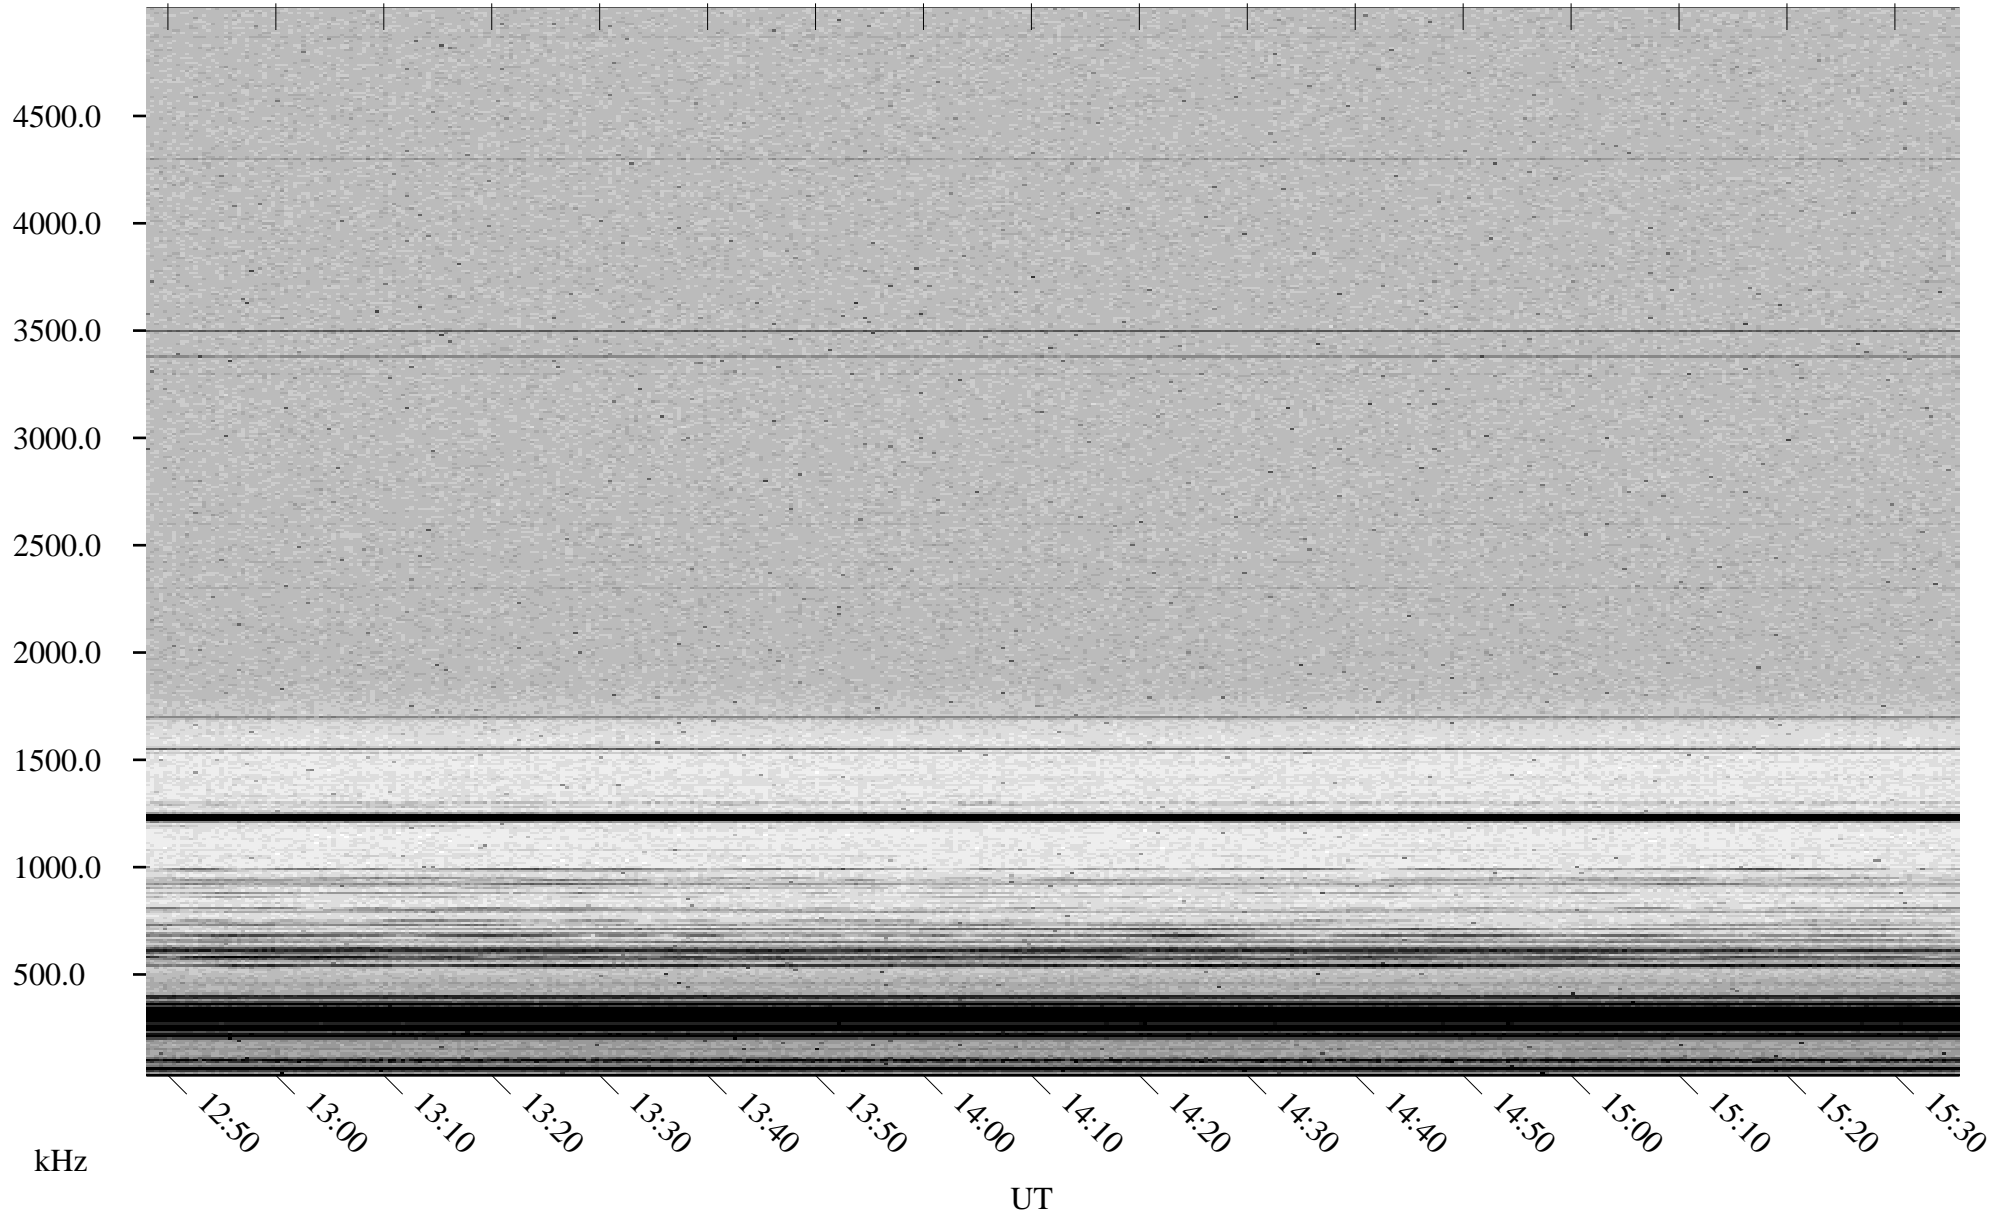

04/24/2002 Churchill, Manitoba

Linear Scale Black = 161 White = 15

ch02114l.r00m max_12

Page 1

04/24/2002 Churchill, Manitoba

Linear Scale Black = 161 White = 15

ch02114l.r00m max_12

Page 2

04/25/2002 Churchill, Manitoba

Linear Scale Black = 161 White = 15

ch02114l.r00m max_12

Page 3

04/25/2002 Churchill, Manitoba

Linear Scale Black = 161 White = 15

ch02114l.r00m max_12

Page 4

04/25/2002 Churchill, Manitoba

Linear Scale Black = 161 White = 15

ch02114l.r00m max_12

Page 5

04/25/2002 Churchill, Manitoba

Linear Scale Black = 161 White = 15

ch02114l.r00m max_12

Page 6

04/25/2002 Churchill, Manitoba

Linear Scale Black = 161 White = 15

ch02114l.r00m max_12

Page 7

04/25/2002 Churchill, Manitoba

Linear Scale Black = 161 White = 15

ch02114l.r00m max_12