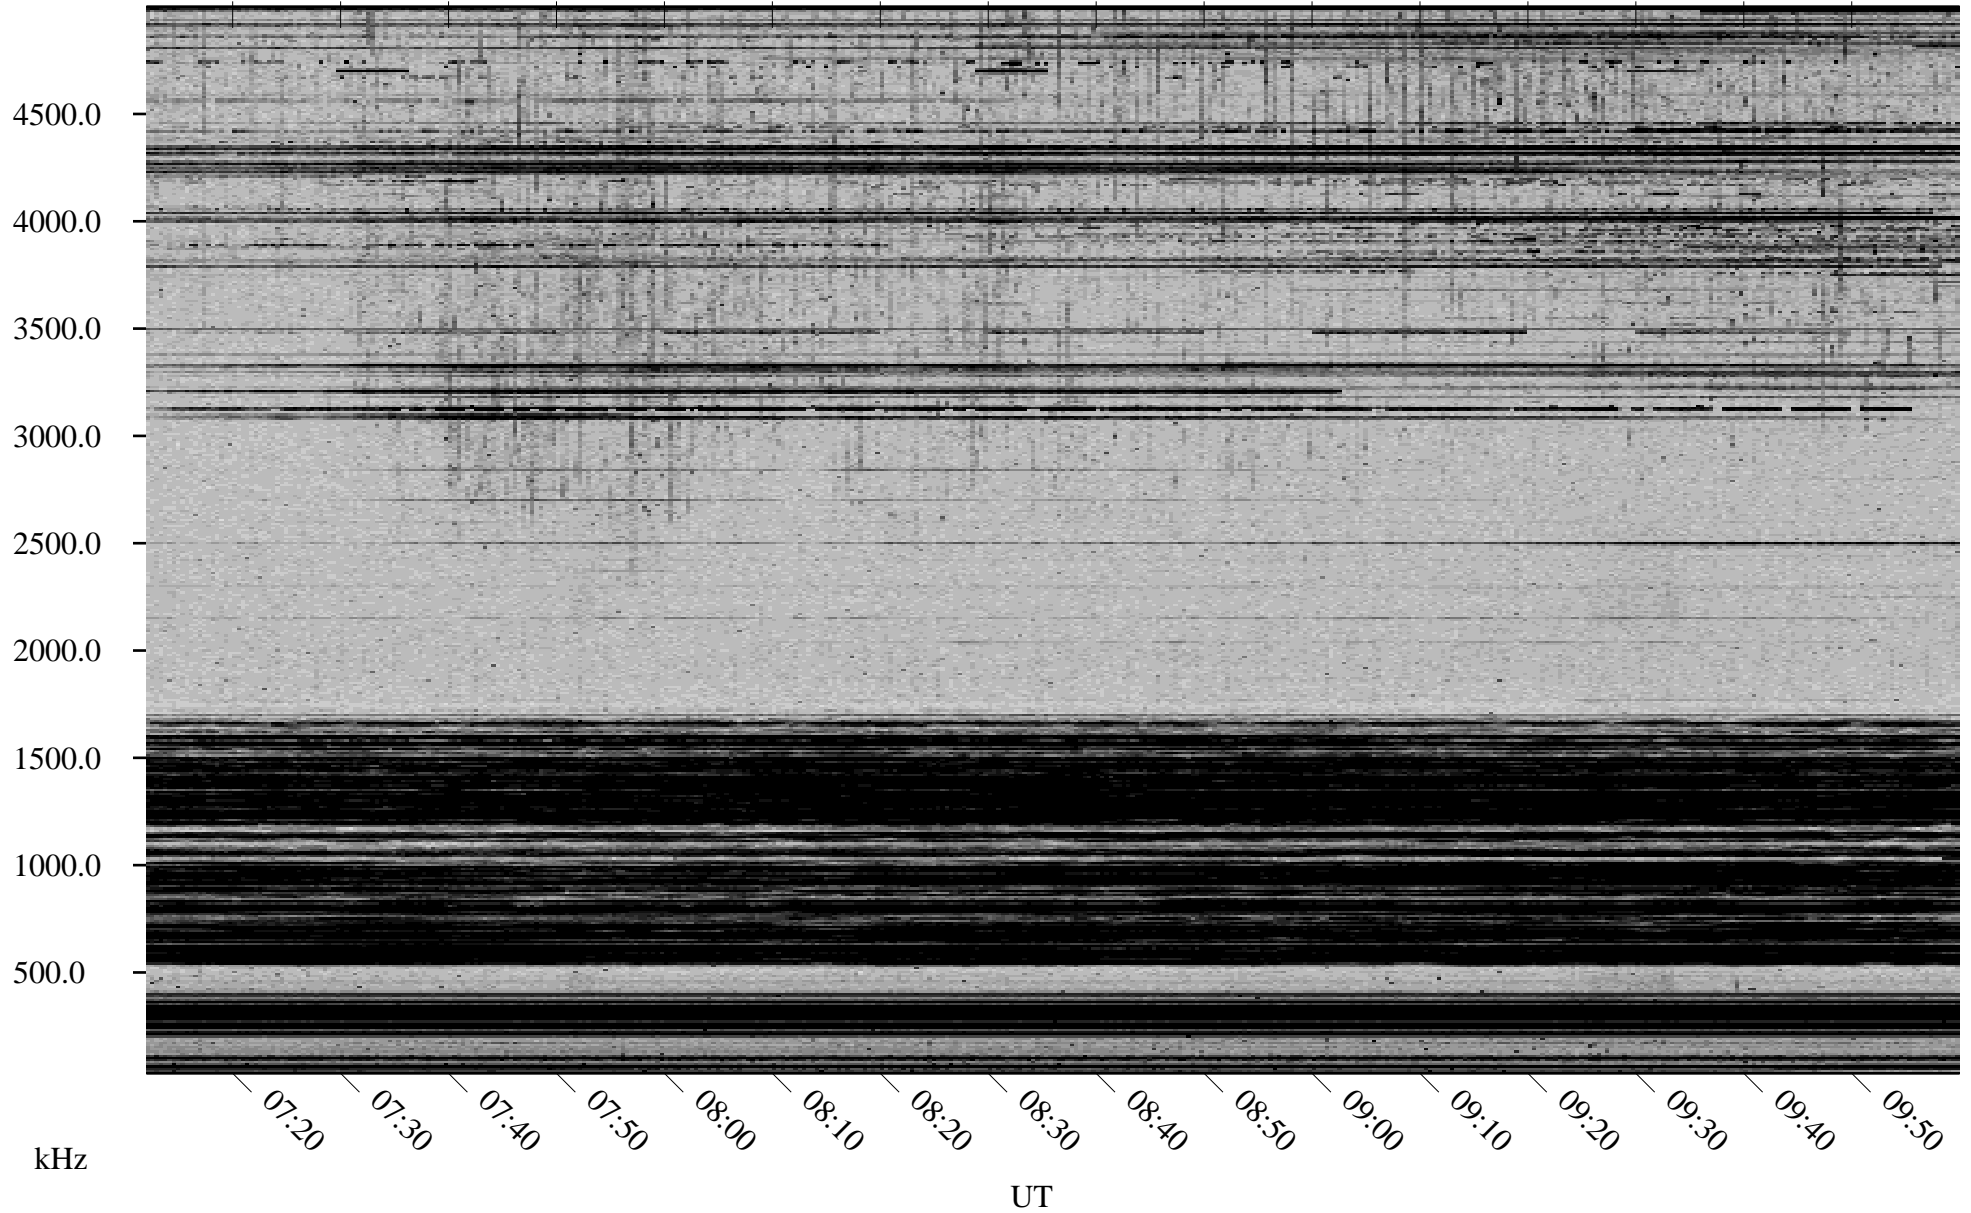

04/24/2002 Churchill, Manitoba

Linear Scale Black = 161 White = 15

ch02114l.r00m max_12

Page 1

04/24/2002 Churchill, Manitoba

Linear Scale Black = 161 White = 15

ch02114l.r00m max_12

Page 2

04/25/2002 Churchill, Manitoba

Linear Scale Black = 161 White = 15

ch02114l.r00m max_12

Page 3

04/25/2002 Churchill, Manitoba

Linear Scale Black = 161 White = 15

ch02114l.r00m max_12

Page 4

04/25/2002 Churchill, Manitoba

Linear Scale Black = 161 White = 15

ch02114l.r00m max_12

Page 5

04/25/2002 Churchill, Manitoba

Linear Scale Black = 161 White = 15

ch02114l.r00m max_12

Page 6

04/25/2002 Churchill, Manitoba

Linear Scale Black = 161 White = 15

ch02114l.r00m max_12

Page 7

04/25/2002 Churchill, Manitoba

Linear Scale Black = 161 White = 15

ch02114l.r00m max_12