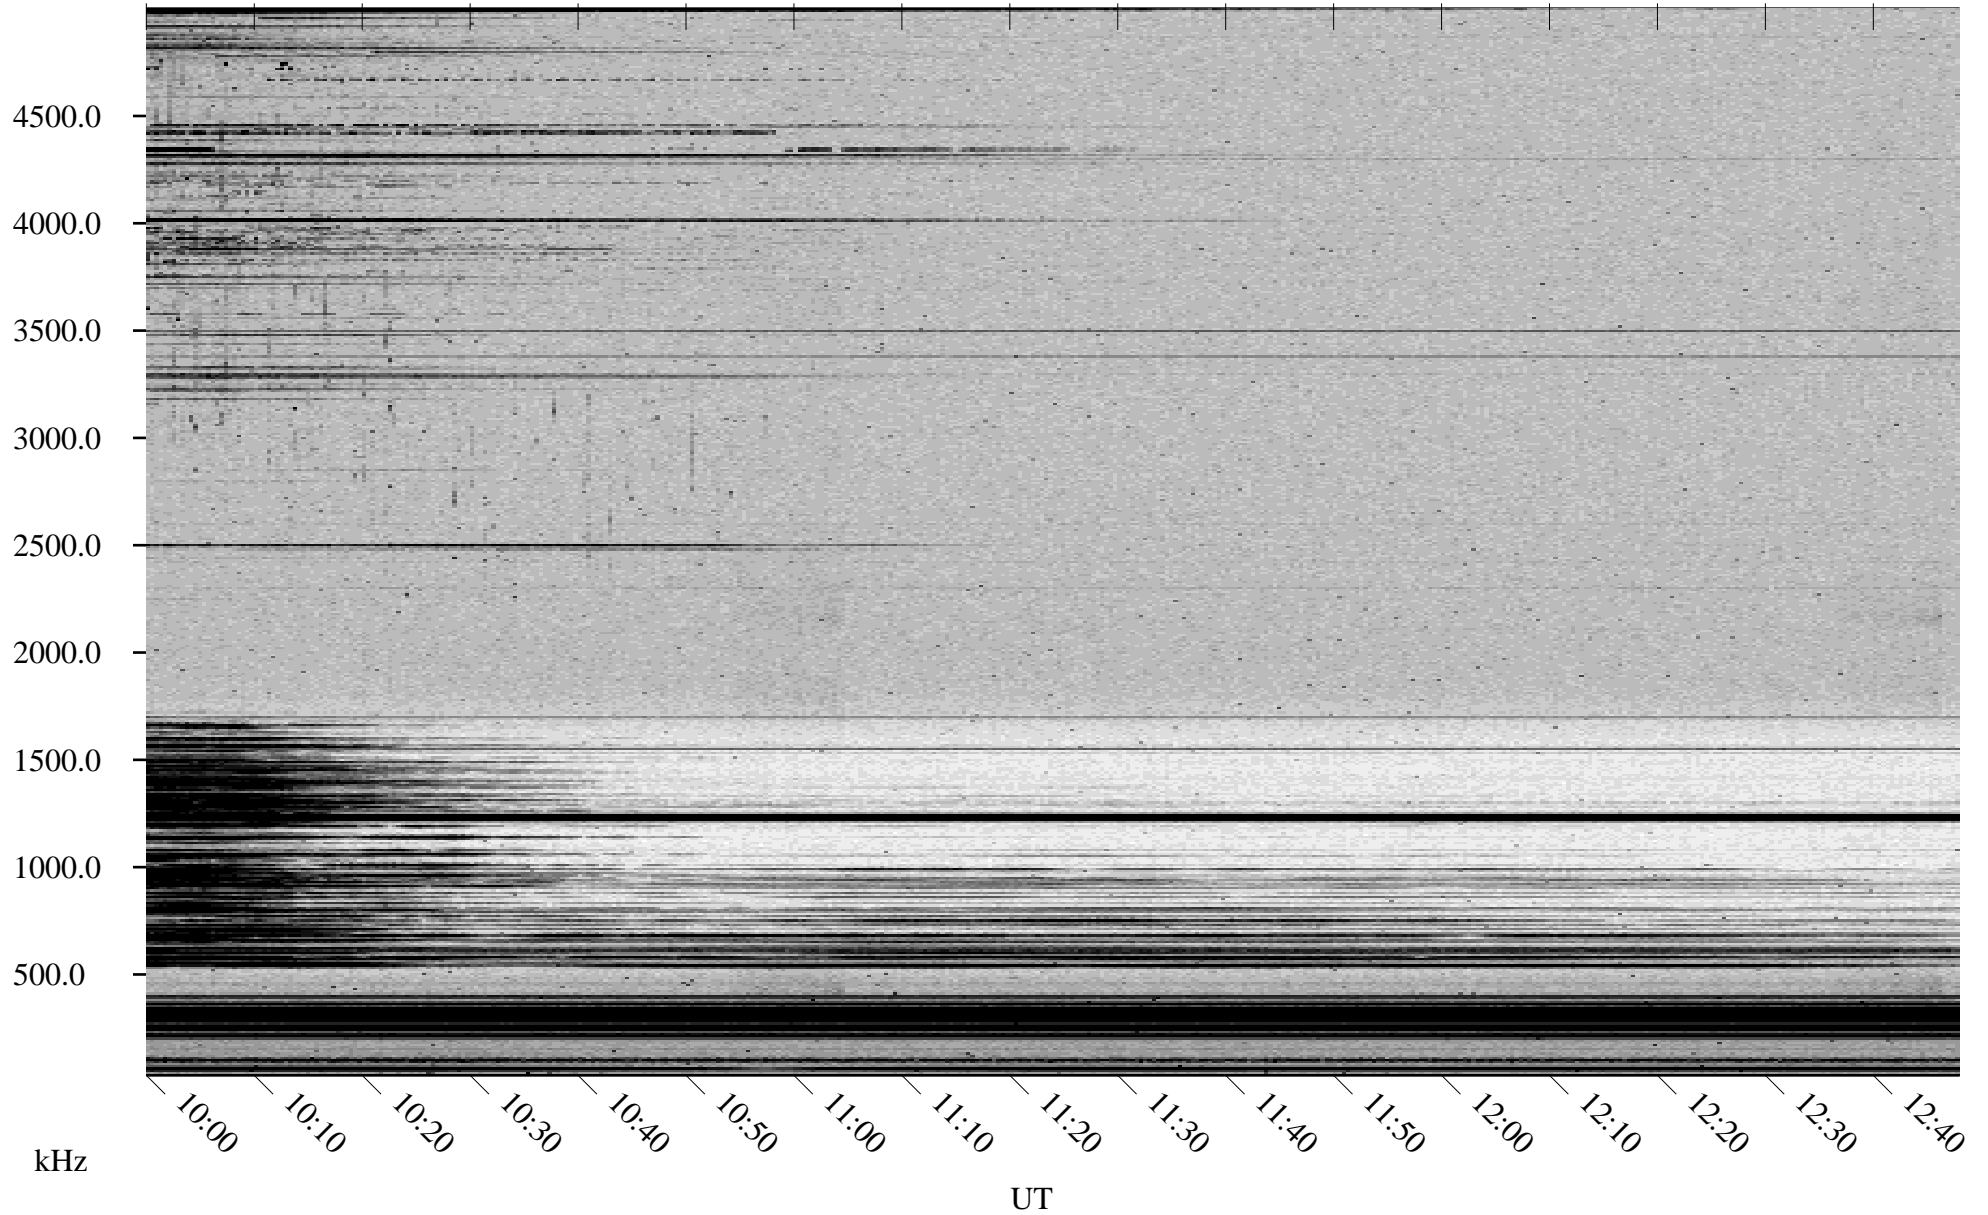

04/24/2002 Churchill, Manitoba

Linear Scale Black = 161 White = 15

ch02114l.r00m max_12

Page 1

04/24/2002 Churchill, Manitoba

Linear Scale Black = 161 White = 15

ch02114l.r00m max_12

Page 2

04/25/2002 Churchill, Manitoba

Linear Scale Black = 161 White = 15

ch02114l.r00m max_12

Page 3

04/25/2002 Churchill, Manitoba

Linear Scale Black = 161 White = 15

ch02114l.r00m max_12

Page 4

04/25/2002 Churchill, Manitoba

Linear Scale Black = 161 White = 15

ch02114l.r00m max_12

Page 5

04/25/2002 Churchill, Manitoba

Linear Scale Black = 161 White = 15

ch02114l.r00m max_12

Page 6

04/25/2002 Churchill, Manitoba

Linear Scale Black = 161 White = 15

ch02114l.r00m max_12

Page 7

04/25/2002 Churchill, Manitoba

Linear Scale Black = 161 White = 15

ch02114l.r00m max_12