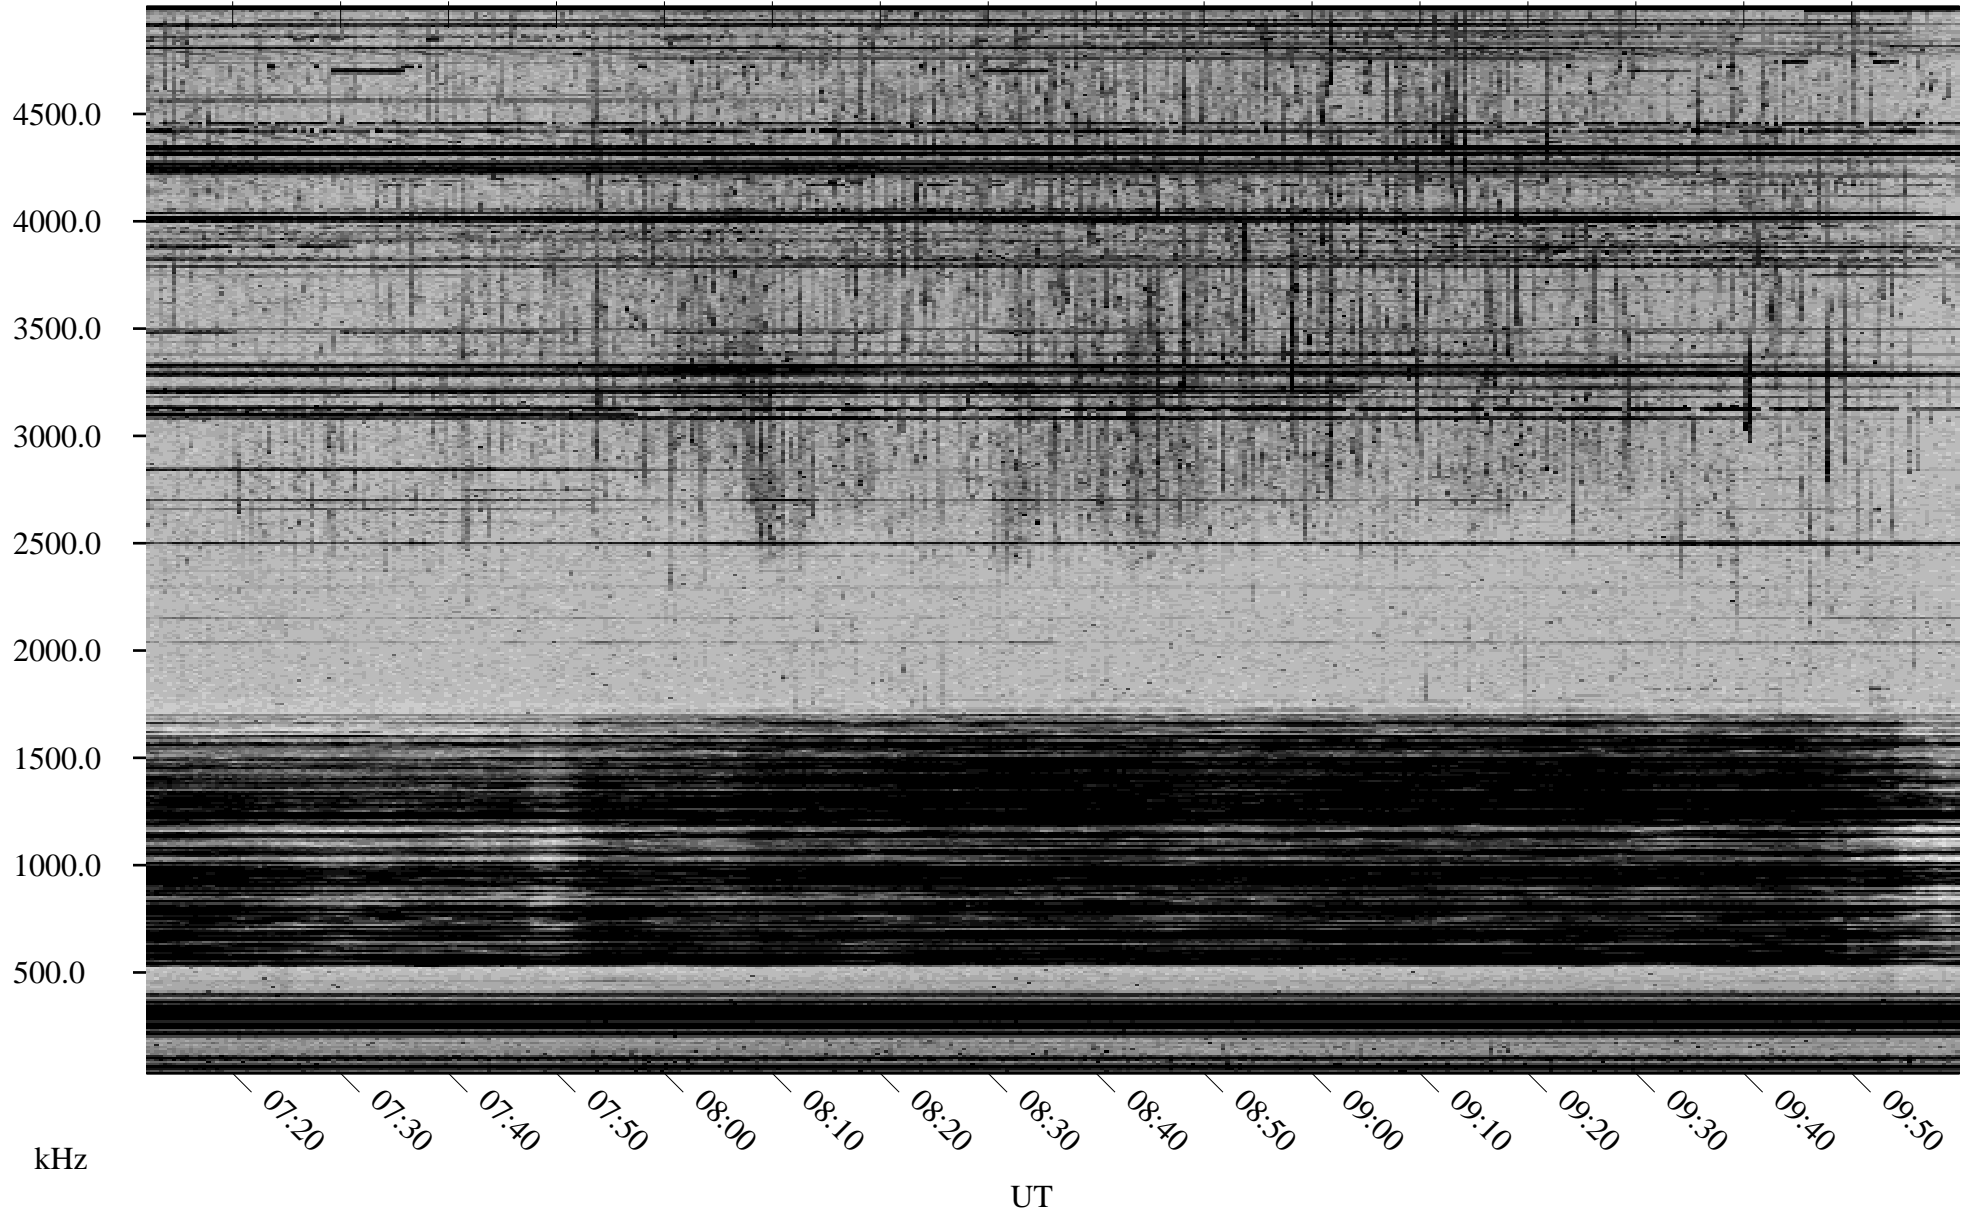

04/25/2002 Churchill, Manitoba

Linear Scale Black = 161 White = 15

ch021151.r00m max_12

Page 1

04/25/2002 Churchill, Manitoba

Linear Scale Black = 161 White = 15

ch021151.r00m max_12

Page 2

04/26/2002 Churchill, Manitoba

Linear Scale Black = 161 White = 15

ch021151.r00m max_12

Page 3

04/26/2002 Churchill, Manitoba

Linear Scale Black = 161 White = 15

ch02115l.r00m max_12

Page 4

04/26/2002 Churchill, Manitoba

Linear Scale Black = 161 White = 15

ch02115l.r00m max_12

Page 5

04/26/2002 Churchill, Manitoba

Linear Scale Black = 161 White = 15

ch021151.r00m max_12

Page 6

04/26/2002 Churchill, Manitoba

Linear Scale Black = 161 White = 15

ch02115l.r00m max_12

Page 7

04/26/2002 Churchill, Manitoba

Linear Scale Black = 161 White = 15

ch021151.r00m max_12

Page 8