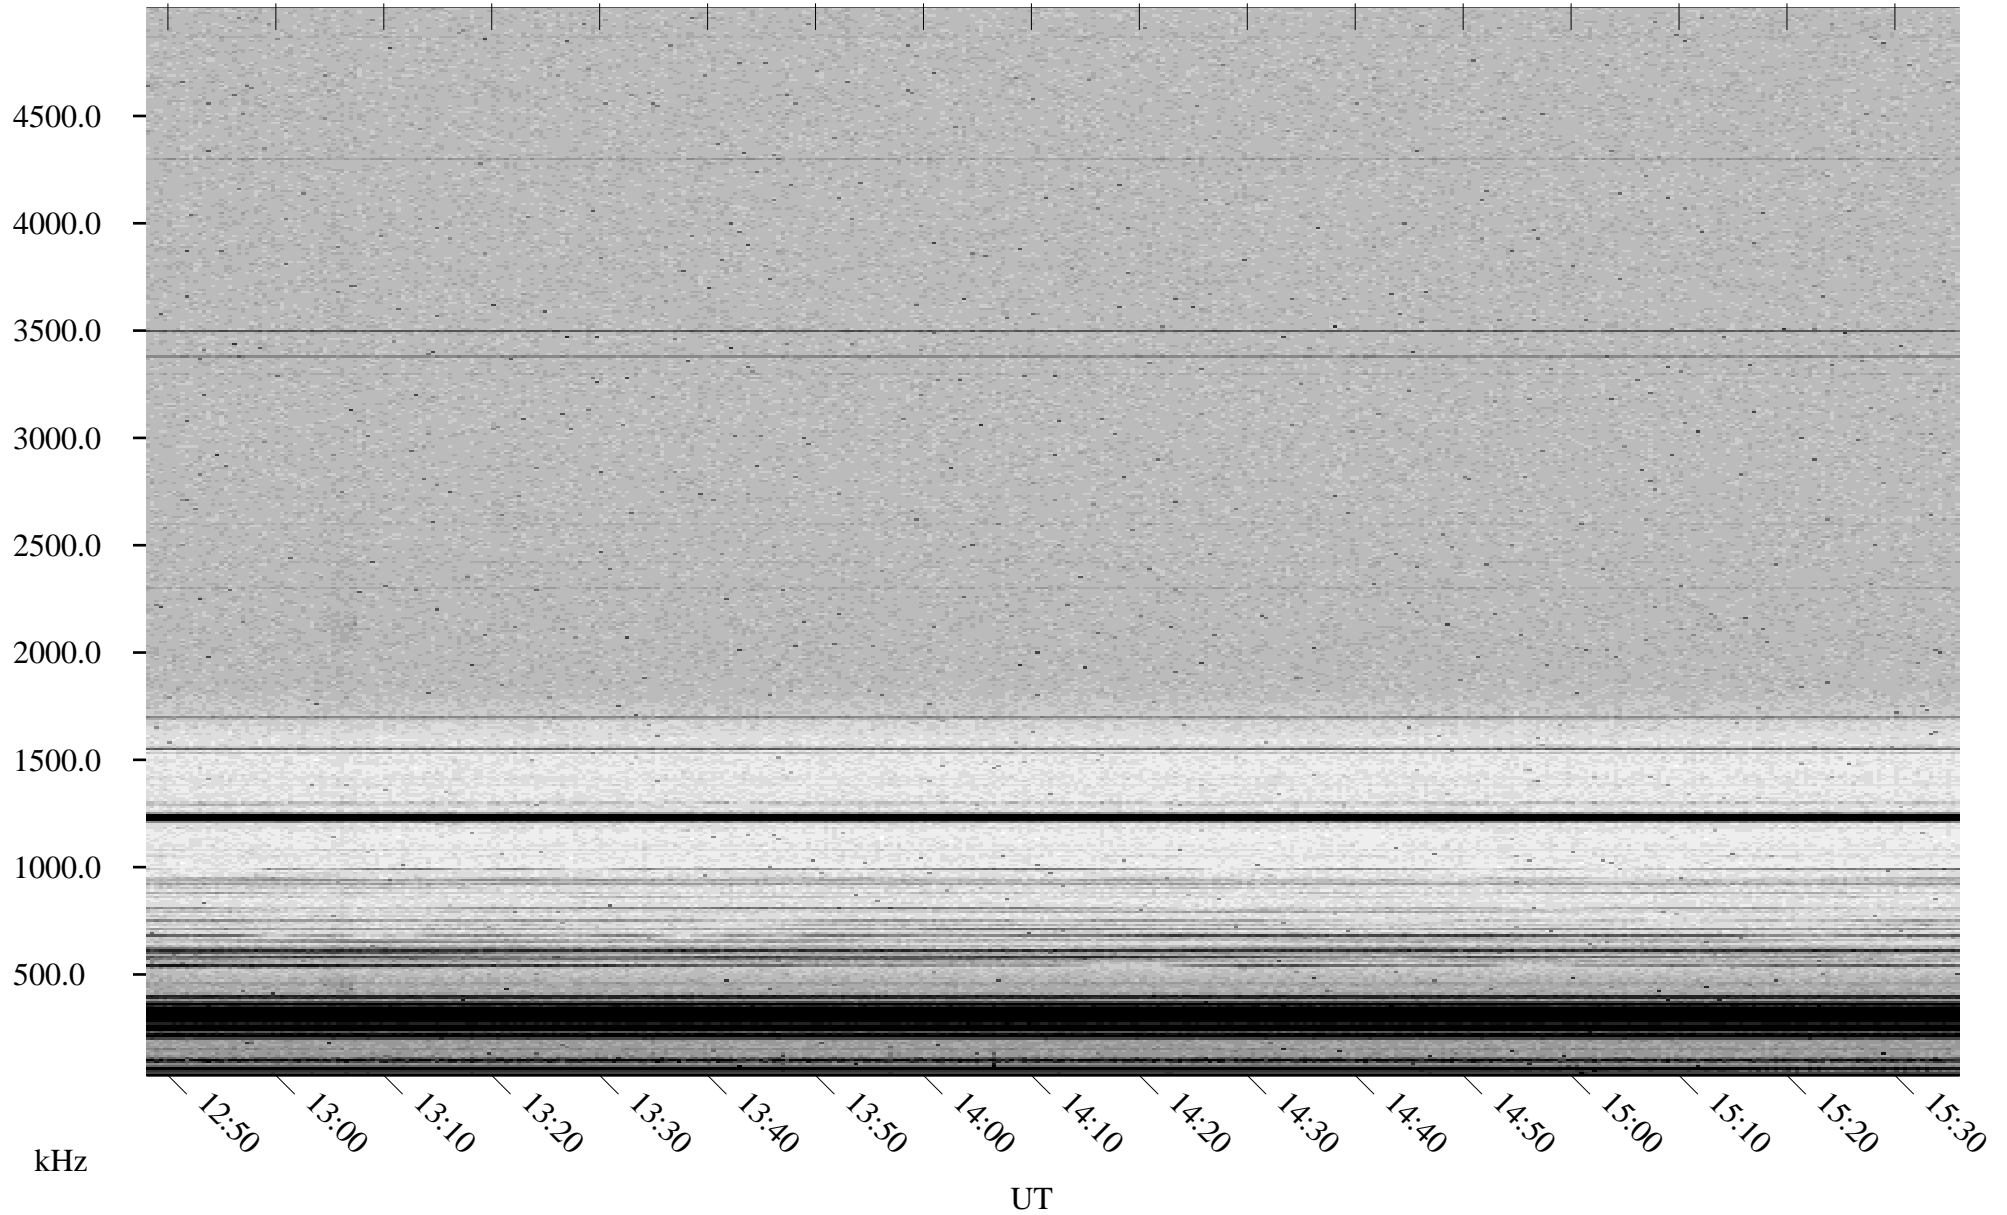

04/25/2002 Churchill, Manitoba

Linear Scale Black = 161 White = 15

ch021151.r00m max_12

Page 1

04/25/2002 Churchill, Manitoba

Linear Scale Black = 161 White = 15

ch021151.r00m max_12

Page 2

04/26/2002 Churchill, Manitoba

Linear Scale Black = 161 White = 15

ch021151.r00m max_12

Page 3

04/26/2002 Churchill, Manitoba

Linear Scale Black = 161 White = 15

ch02115l.r00m max_12

Page 4

04/26/2002 Churchill, Manitoba

Linear Scale Black = 161 White = 15

ch02115l.r00m max_12

Page 5

04/26/2002 Churchill, Manitoba

Linear Scale Black = 161 White = 15

ch021151.r00m max_12

Page 6

04/26/2002 Churchill, Manitoba

Linear Scale Black = 161 White = 15

ch02115l.r00m max_12

Page 7

04/26/2002 Churchill, Manitoba

Linear Scale Black = 161 White = 15

ch021151.r00m max_12

Page 8