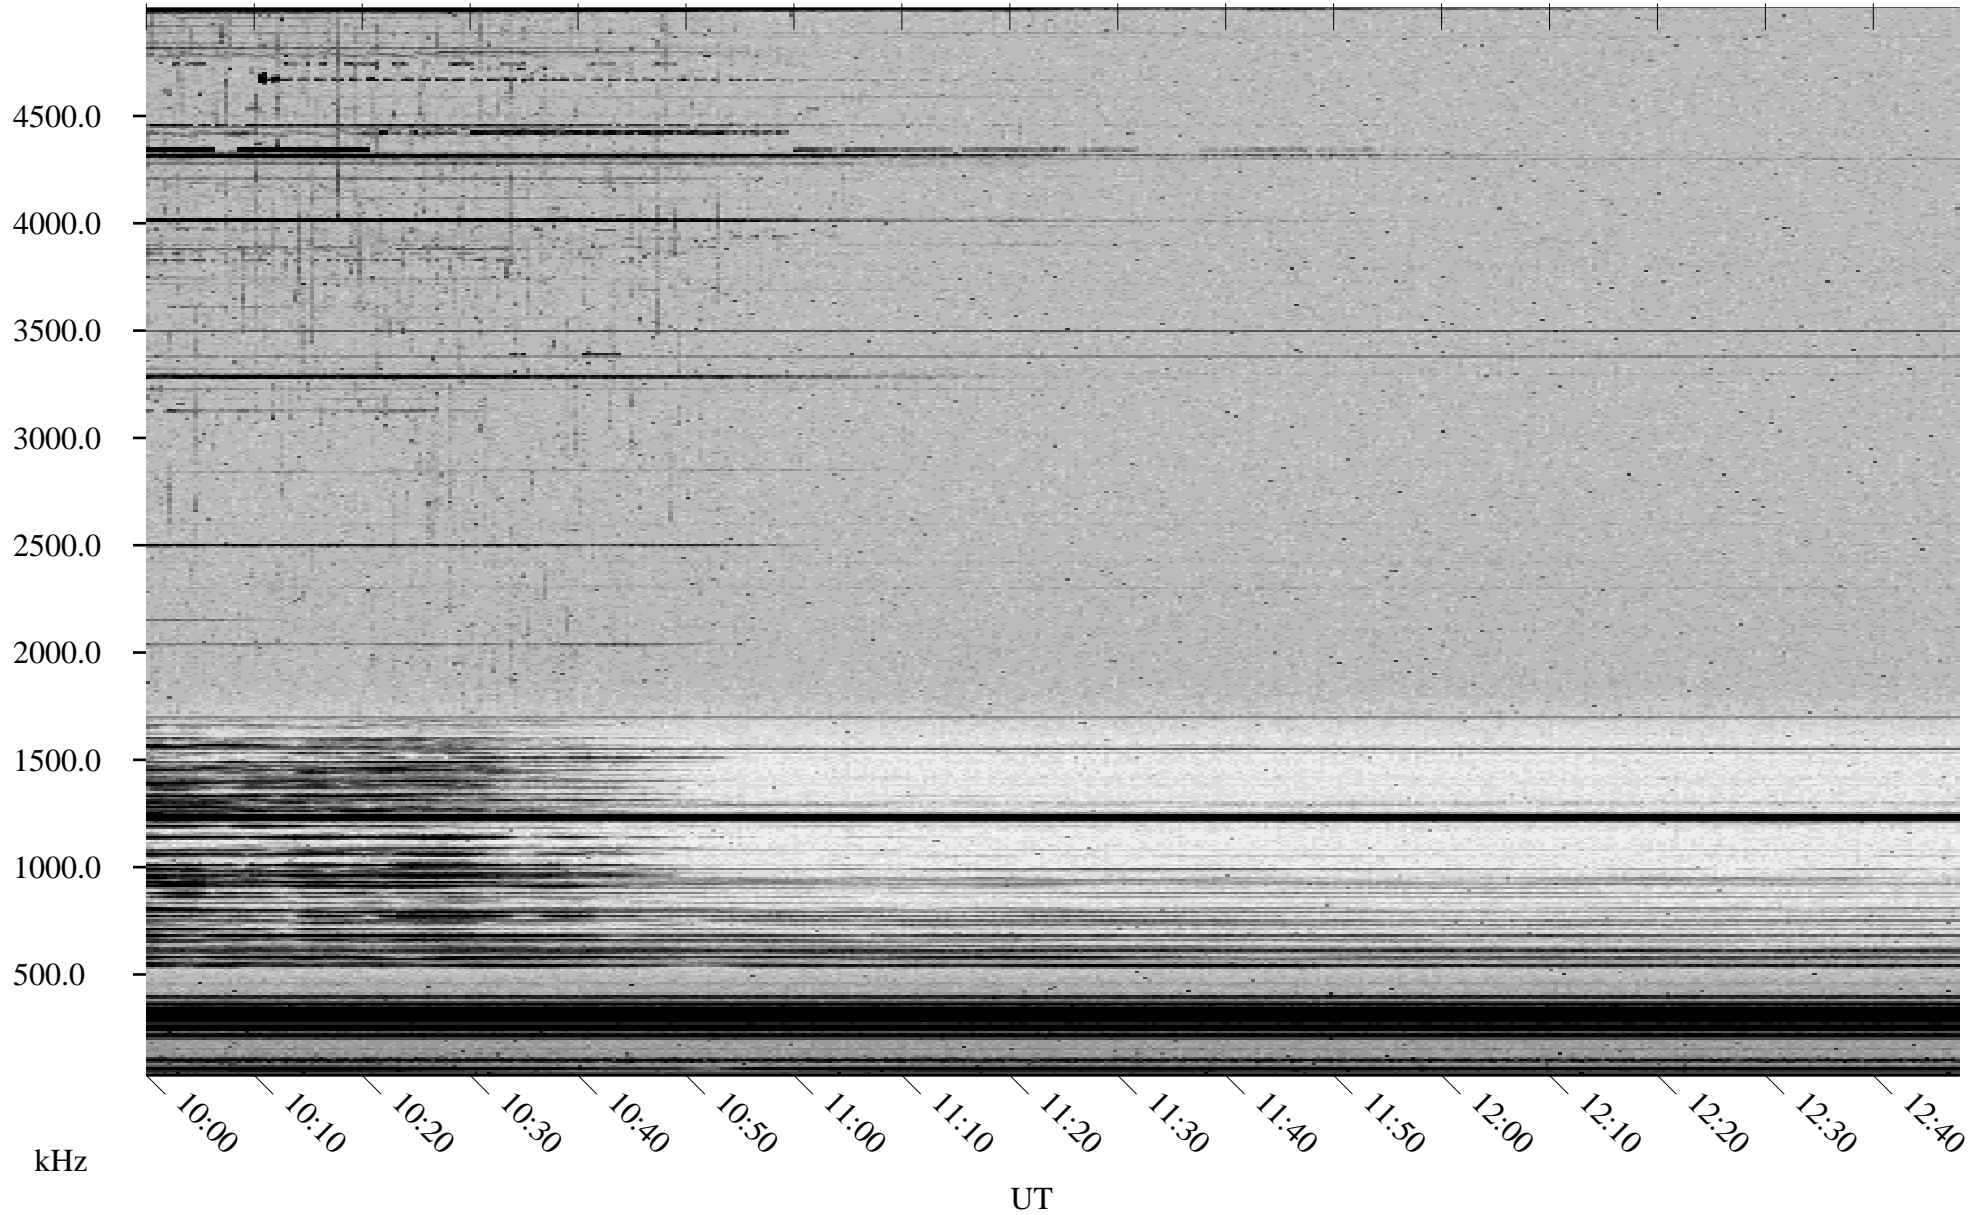

04/25/2002 Churchill, Manitoba

Linear Scale Black = 161 White = 15

ch021151.r00m max_12

Page 1

04/25/2002 Churchill, Manitoba

Linear Scale Black = 161 White = 15

ch021151.r00m max_12

Page 2

04/26/2002 Churchill, Manitoba

Linear Scale Black = 161 White = 15

ch021151.r00m max_12

Page 3

04/26/2002 Churchill, Manitoba

Linear Scale Black = 161 White = 15

ch02115l.r00m max_12

Page 4

04/26/2002 Churchill, Manitoba

Linear Scale Black = 161 White = 15

ch02115l.r00m max_12

Page 5

04/26/2002 Churchill, Manitoba

Linear Scale Black = 161 White = 15

ch021151.r00m max_12

Page 6

04/26/2002 Churchill, Manitoba

Linear Scale Black = 161 White = 15

ch02115l.r00m max_12

Page 7

04/26/2002 Churchill, Manitoba

Linear Scale Black = 161 White = 15

ch021151.r00m max_12

Page 8