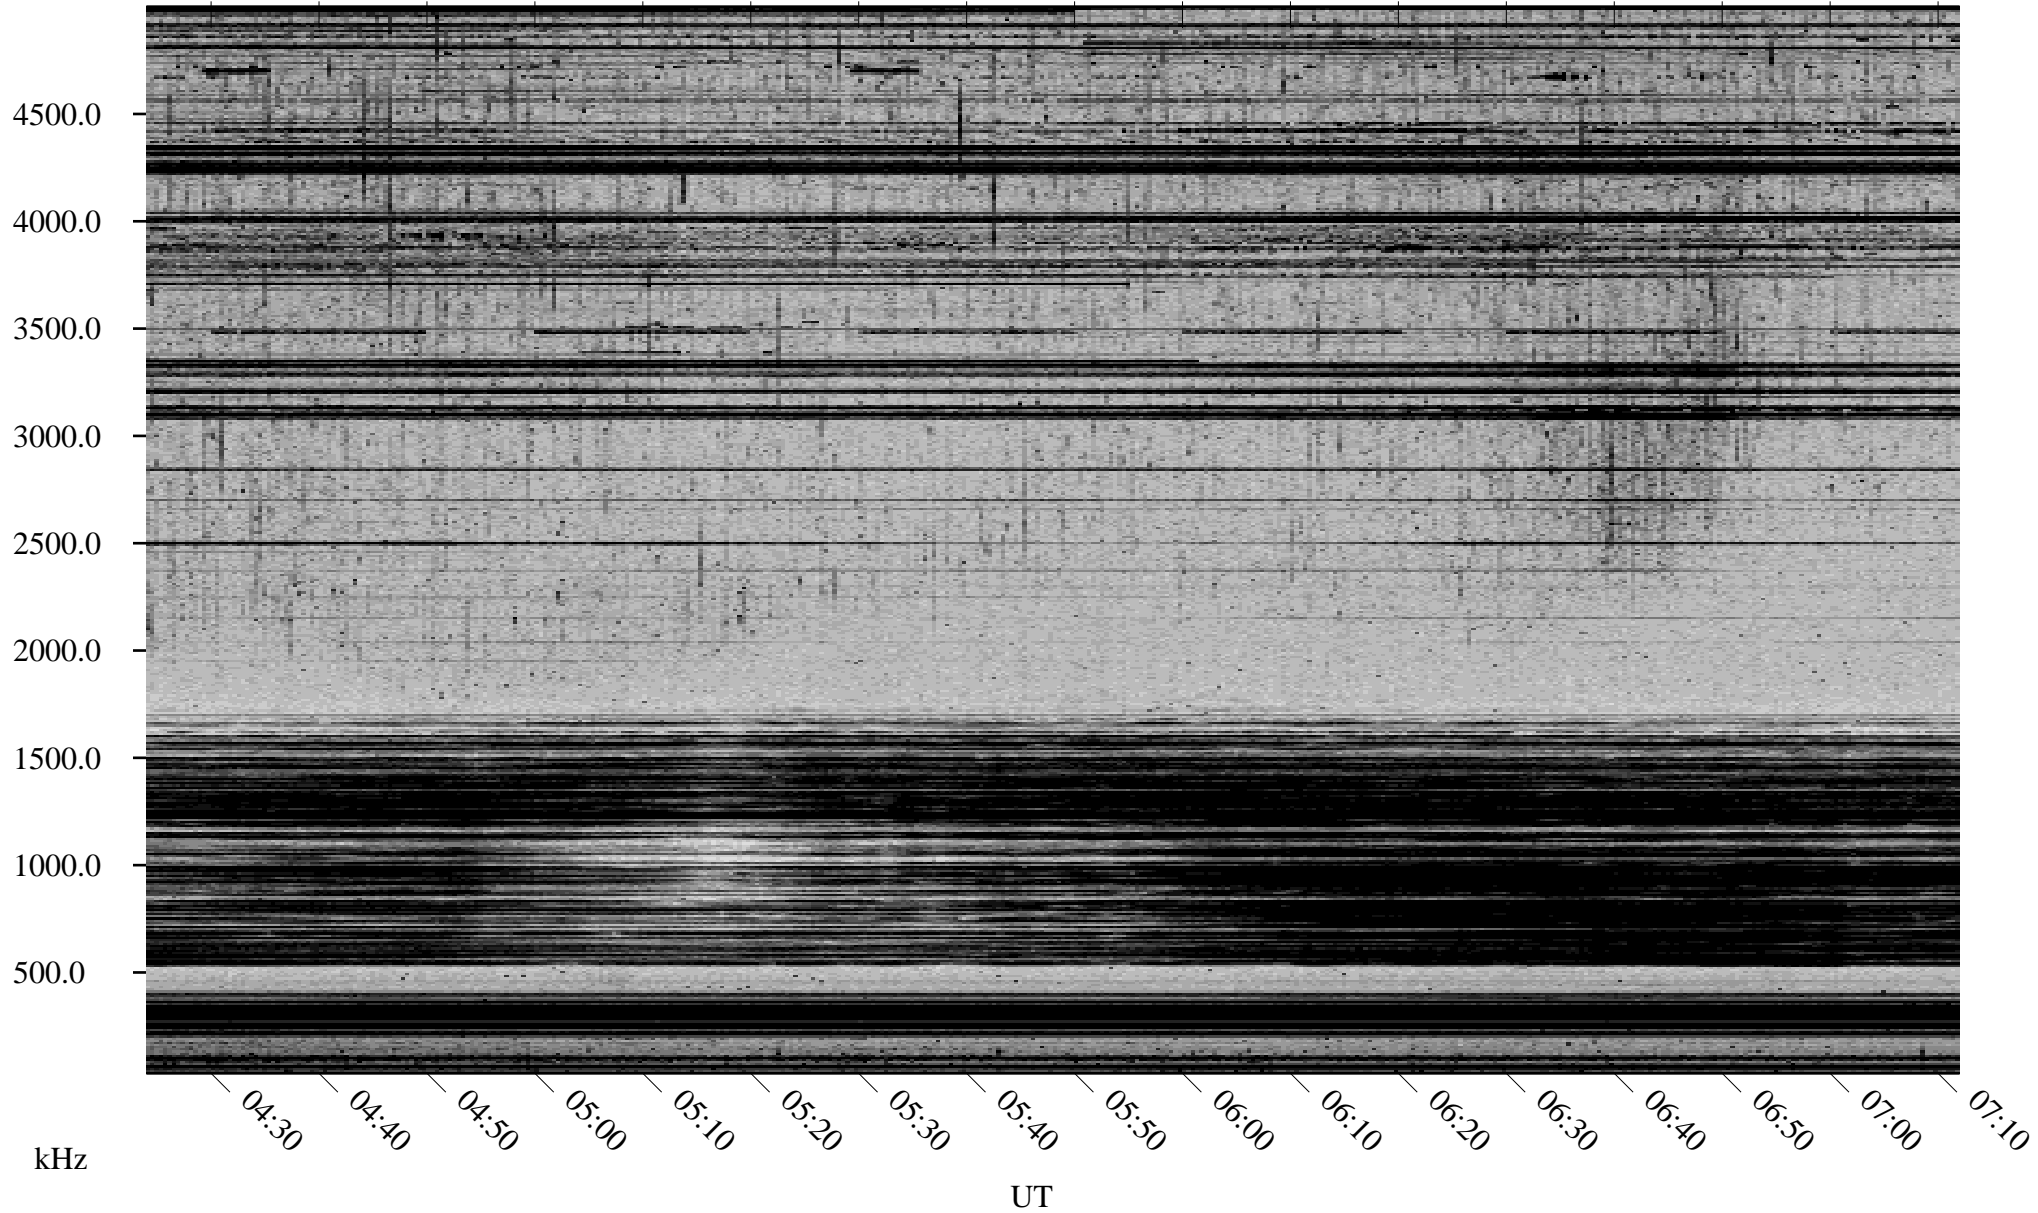

04/25/2002 Churchill, Manitoba

Linear Scale Black = 161 White = 15

ch021151.r00m max_12

Page 1

04/25/2002 Churchill, Manitoba

Linear Scale Black = 161 White = 15

ch021151.r00m max_12

Page 2

04/26/2002 Churchill, Manitoba

Linear Scale Black = 161 White = 15

ch021151.r00m max_12

Page 3

04/26/2002 Churchill, Manitoba

Linear Scale Black = 161 White = 15

ch02115l.r00m max_12

Page 4

04/26/2002 Churchill, Manitoba

Linear Scale Black = 161 White = 15

ch02115l.r00m max_12

Page 5

04/26/2002 Churchill, Manitoba

Linear Scale Black = 161 White = 15

ch021151.r00m max_12

Page 6

04/26/2002 Churchill, Manitoba

Linear Scale Black = 161 White = 15

ch02115l.r00m max_12

Page 7

04/26/2002 Churchill, Manitoba

Linear Scale Black = 161 White = 15

ch021151.r00m max_12

Page 8