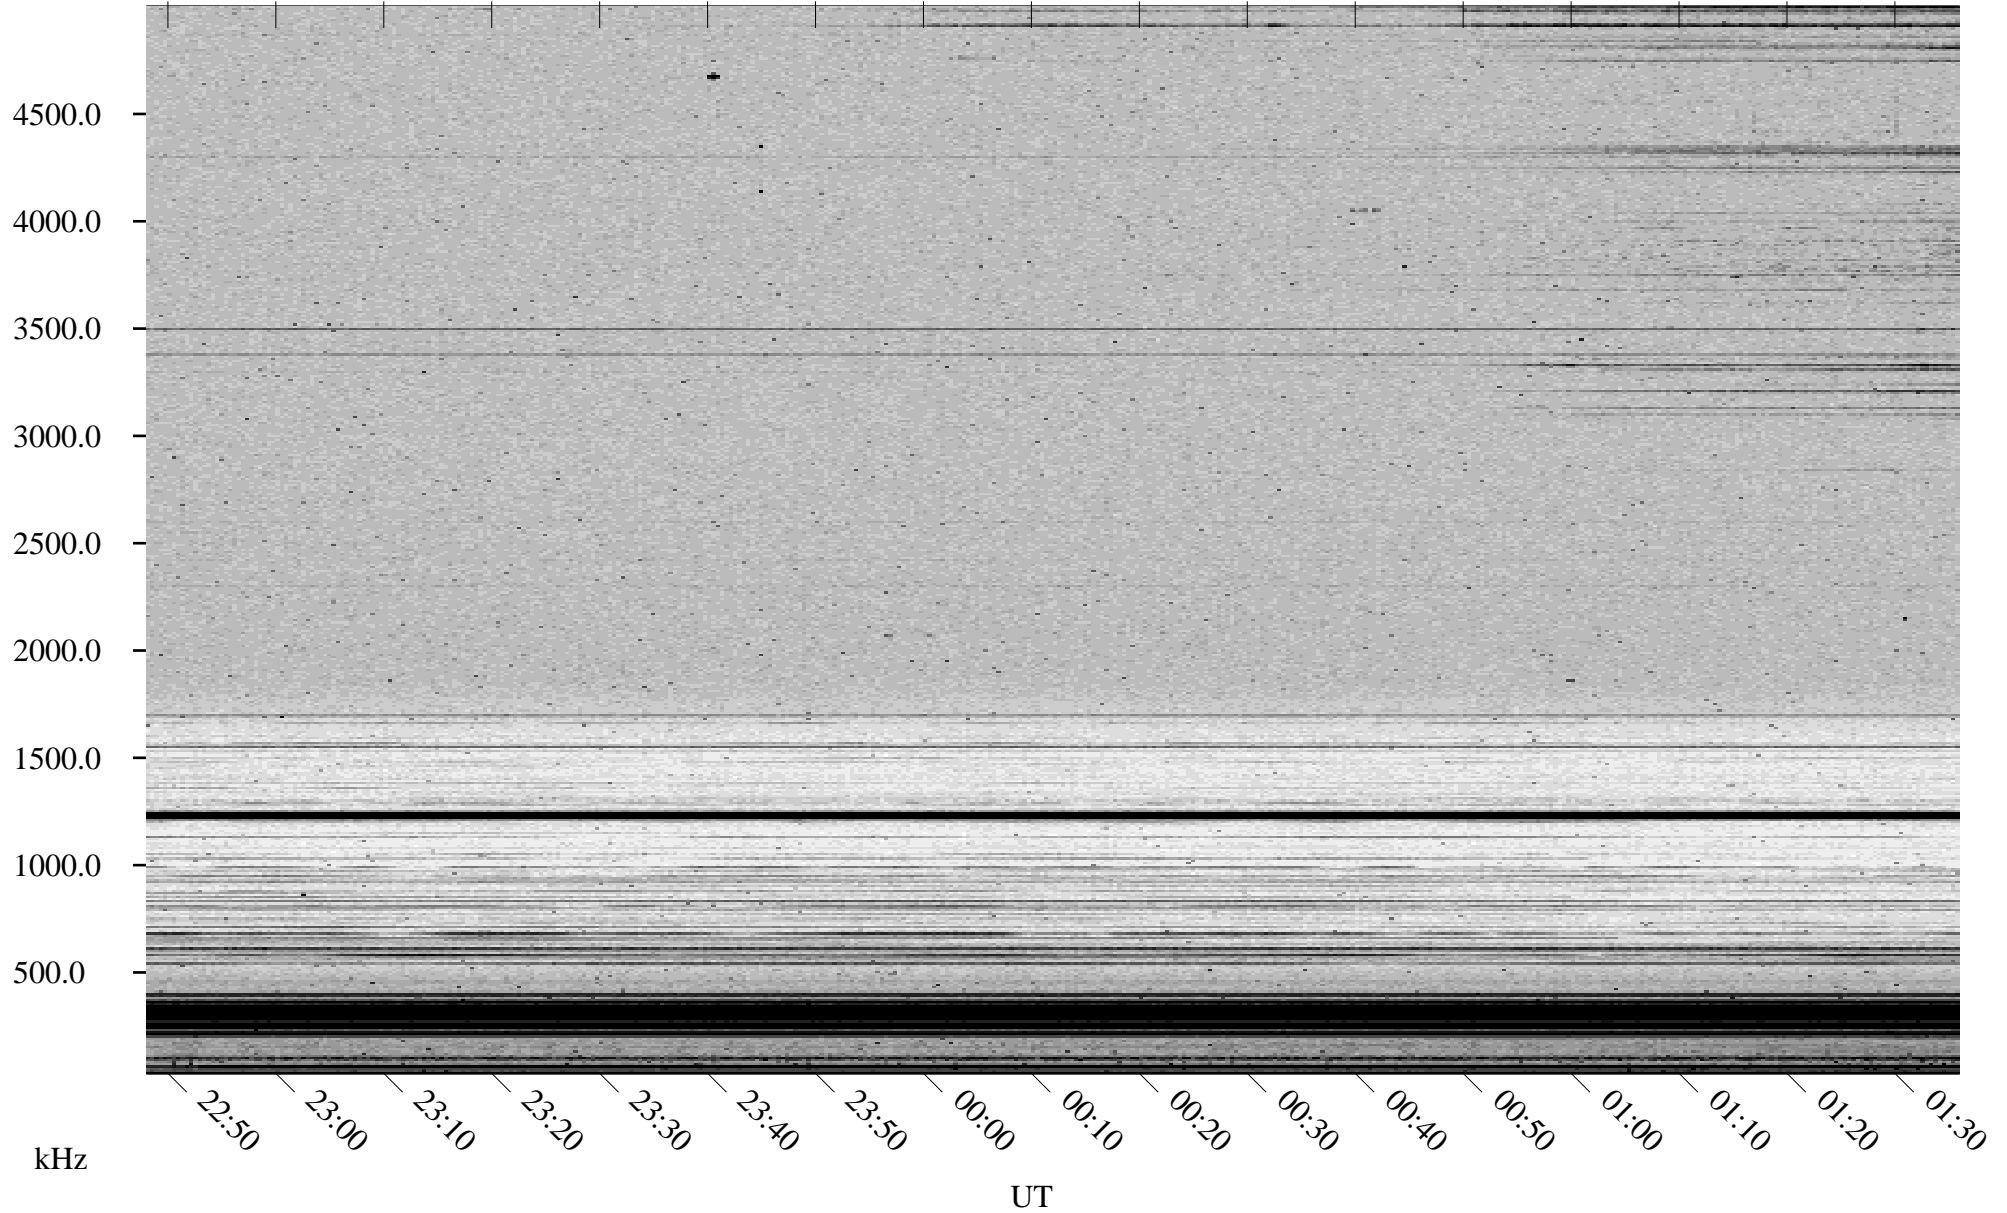

04/26/2002 Churchill, Manitoba

Linear Scale Black = 161 White = 15

ch02116l.r00m max_12

Page 1

04/26/2002 Churchill, Manitoba

Linear Scale Black = 161 White = 15

ch02116l.r00m max_12

Page 2

04/27/2002 Churchill, Manitoba

Linear Scale Black = 161 White = 15

ch02116l.r00m max_12

Page 3

04/27/2002 Churchill, Manitoba

Linear Scale Black = 161 White = 15

ch02116l.r00m max_12

Page 4

04/27/2002 Churchill, Manitoba

Linear Scale Black = 161 White = 15

ch02116l.r00m max_12

Page 5

04/27/2002 Churchill, Manitoba

Linear Scale Black = 161 White = 15

ch02116l.r00m max_12

Page 6

04/27/2002 Churchill, Manitoba

Linear Scale Black = 161 White = 15

ch02116l.r00m max_12

Page 7

04/27/2002 Churchill, Manitoba

Linear Scale Black = 161 White = 15

ch02116l.r00m max_12