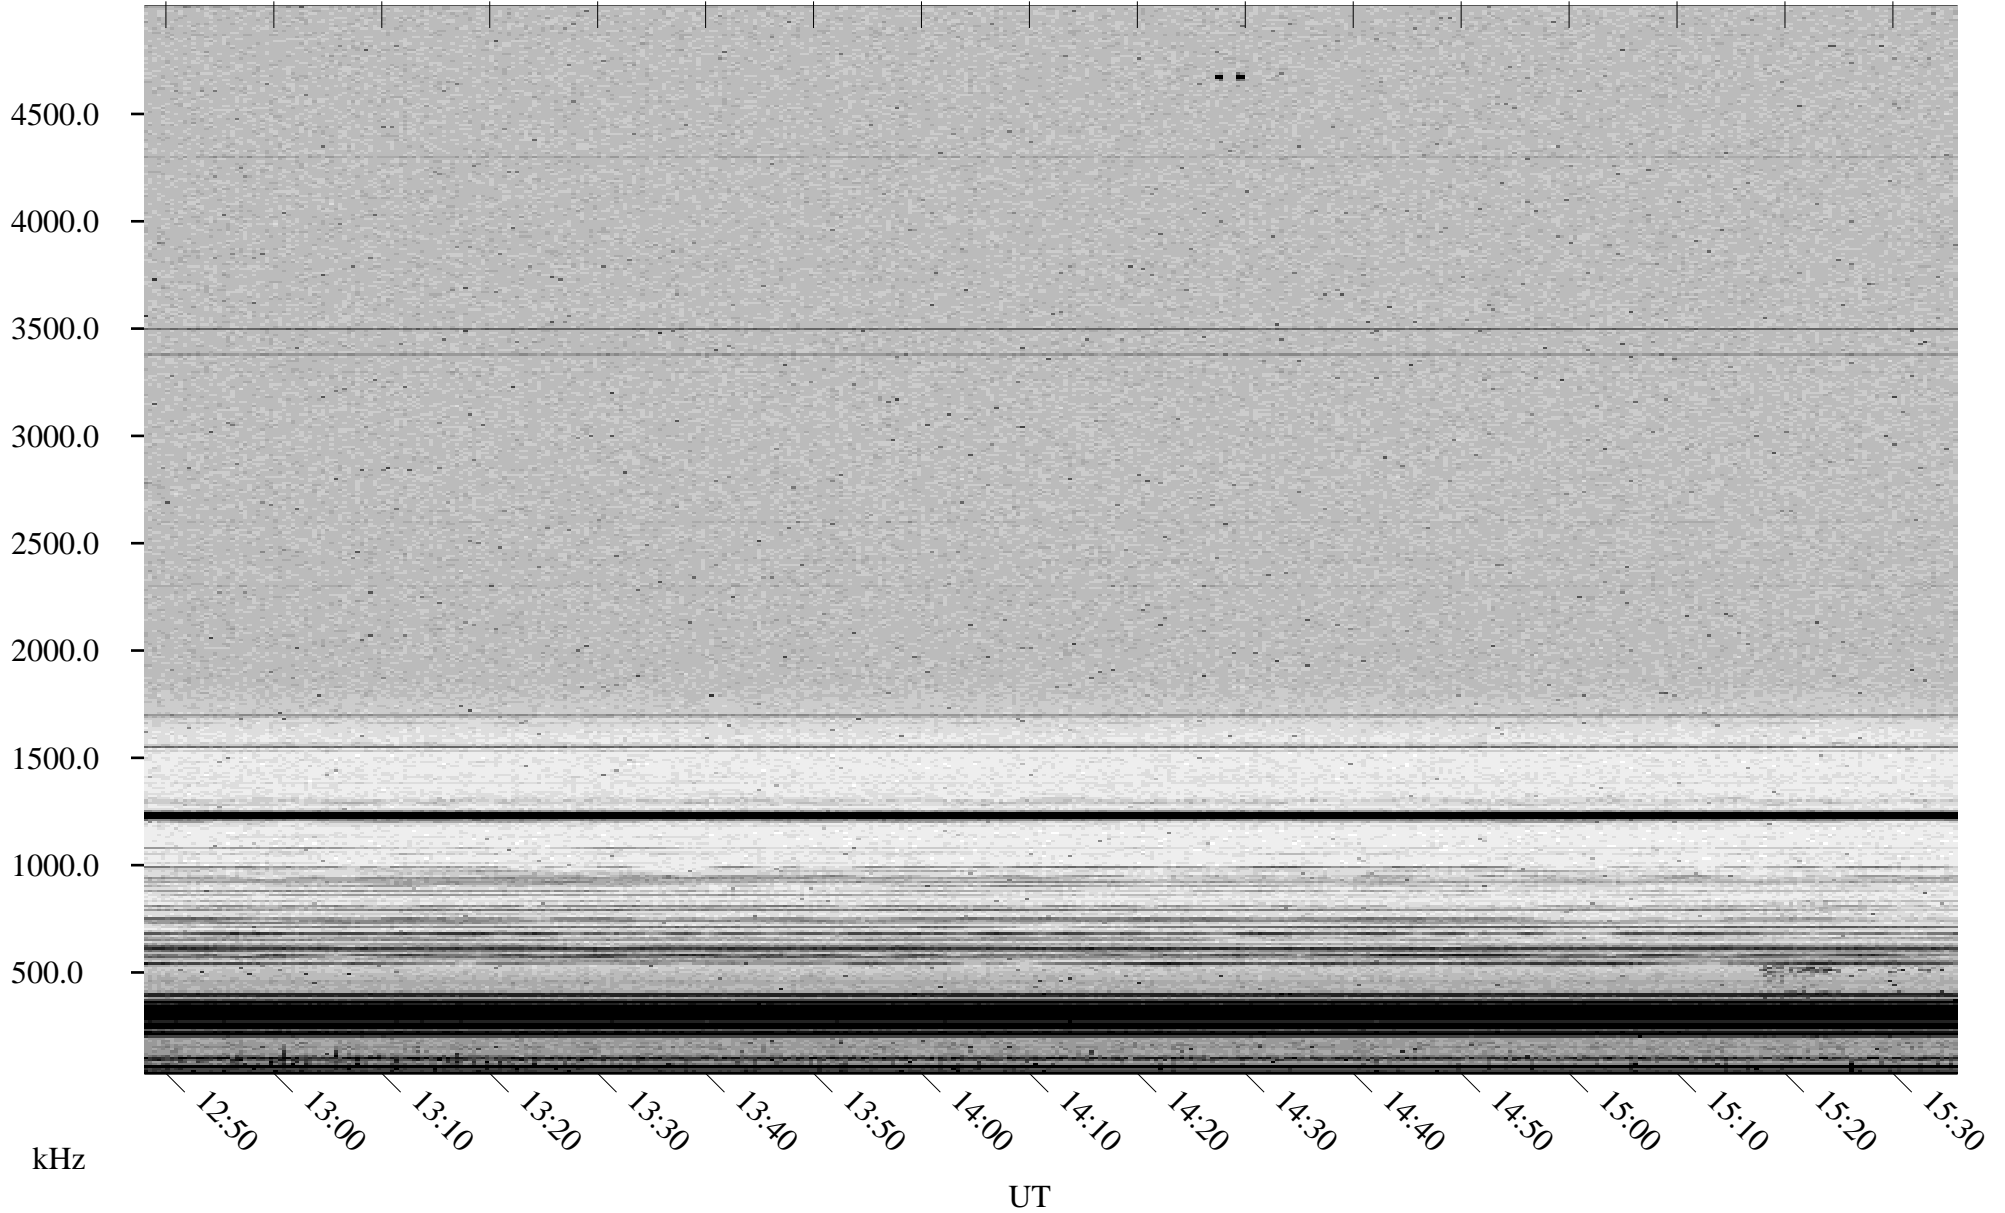

04/26/2002 Churchill, Manitoba

Linear Scale Black = 161 White = 15

ch02116l.r00m max_12

Page 1

04/26/2002 Churchill, Manitoba

Linear Scale Black = 161 White = 15

ch02116l.r00m max_12

Page 2

04/27/2002 Churchill, Manitoba

Linear Scale Black = 161 White = 15

ch02116l.r00m max_12

Page 3

04/27/2002 Churchill, Manitoba

Linear Scale Black = 161 White = 15

ch02116l.r00m max_12

Page 4

04/27/2002 Churchill, Manitoba

Linear Scale Black = 161 White = 15

ch02116l.r00m max_12

Page 5

04/27/2002 Churchill, Manitoba

Linear Scale Black = 161 White = 15

ch02116l.r00m max_12

Page 6

04/27/2002 Churchill, Manitoba

Linear Scale Black = 161 White = 15

ch02116l.r00m max_12

Page 7

04/27/2002 Churchill, Manitoba

Linear Scale Black = 161 White = 15

ch02116l.r00m max_12