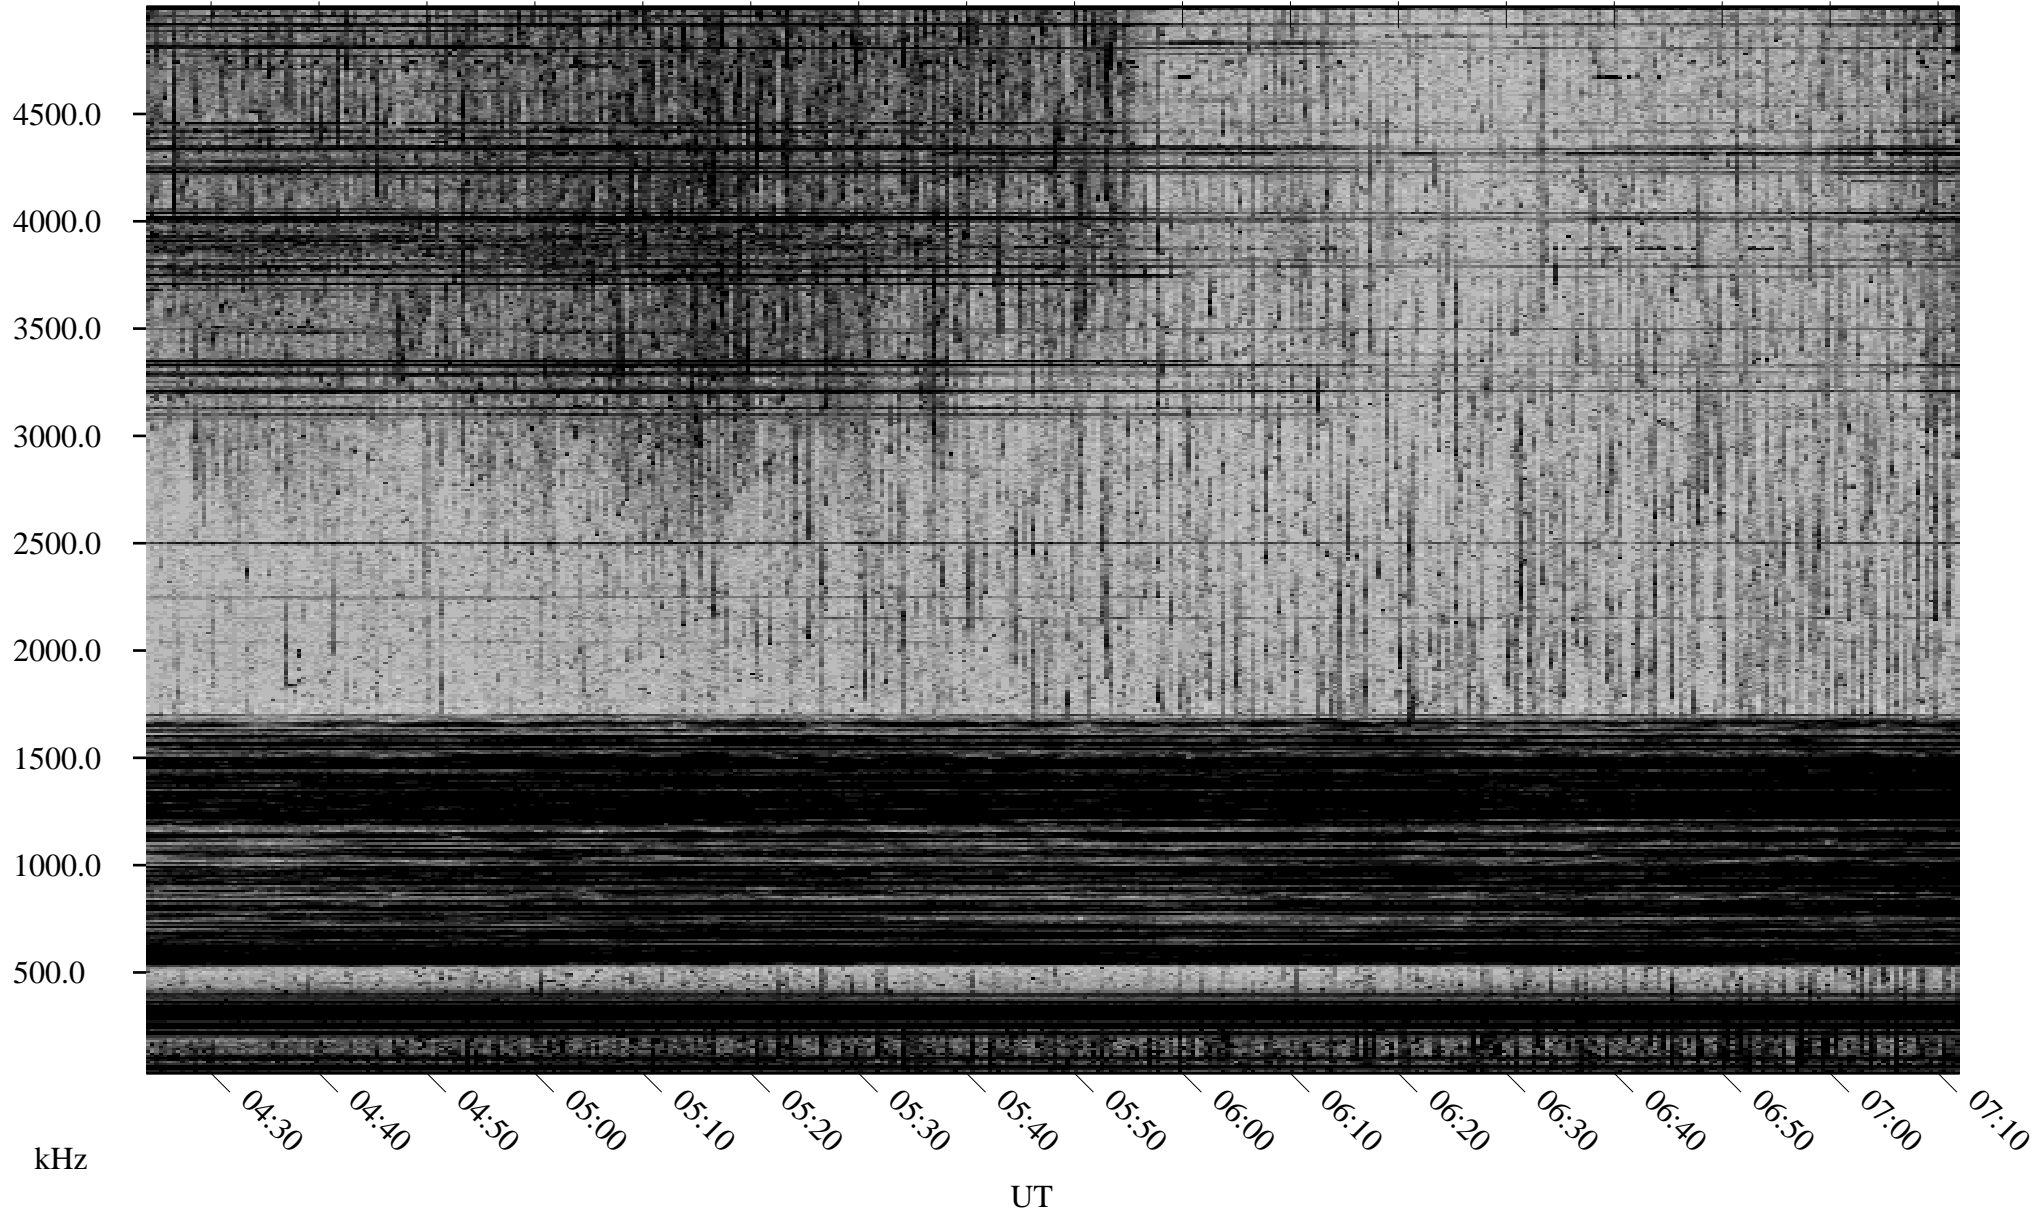

04/26/2002 Churchill, Manitoba

Linear Scale Black = 161 White = 15

ch02116l.r00m max_12

Page 1

04/26/2002 Churchill, Manitoba

Linear Scale Black = 161 White = 15

ch02116l.r00m max_12

Page 2

04/27/2002 Churchill, Manitoba

Linear Scale Black = 161 White = 15

ch02116l.r00m max_12

Page 3

04/27/2002 Churchill, Manitoba

Linear Scale Black = 161 White = 15

ch02116l.r00m max_12

Page 4

04/27/2002 Churchill, Manitoba

Linear Scale Black = 161 White = 15

ch02116l.r00m max_12

Page 5

04/27/2002 Churchill, Manitoba

Linear Scale Black = 161 White = 15

ch02116l.r00m max_12

Page 6

04/27/2002 Churchill, Manitoba

Linear Scale Black = 161 White = 15

ch02116l.r00m max_12

Page 7

04/27/2002 Churchill, Manitoba

Linear Scale Black = 161 White = 15

ch02116l.r00m max_12