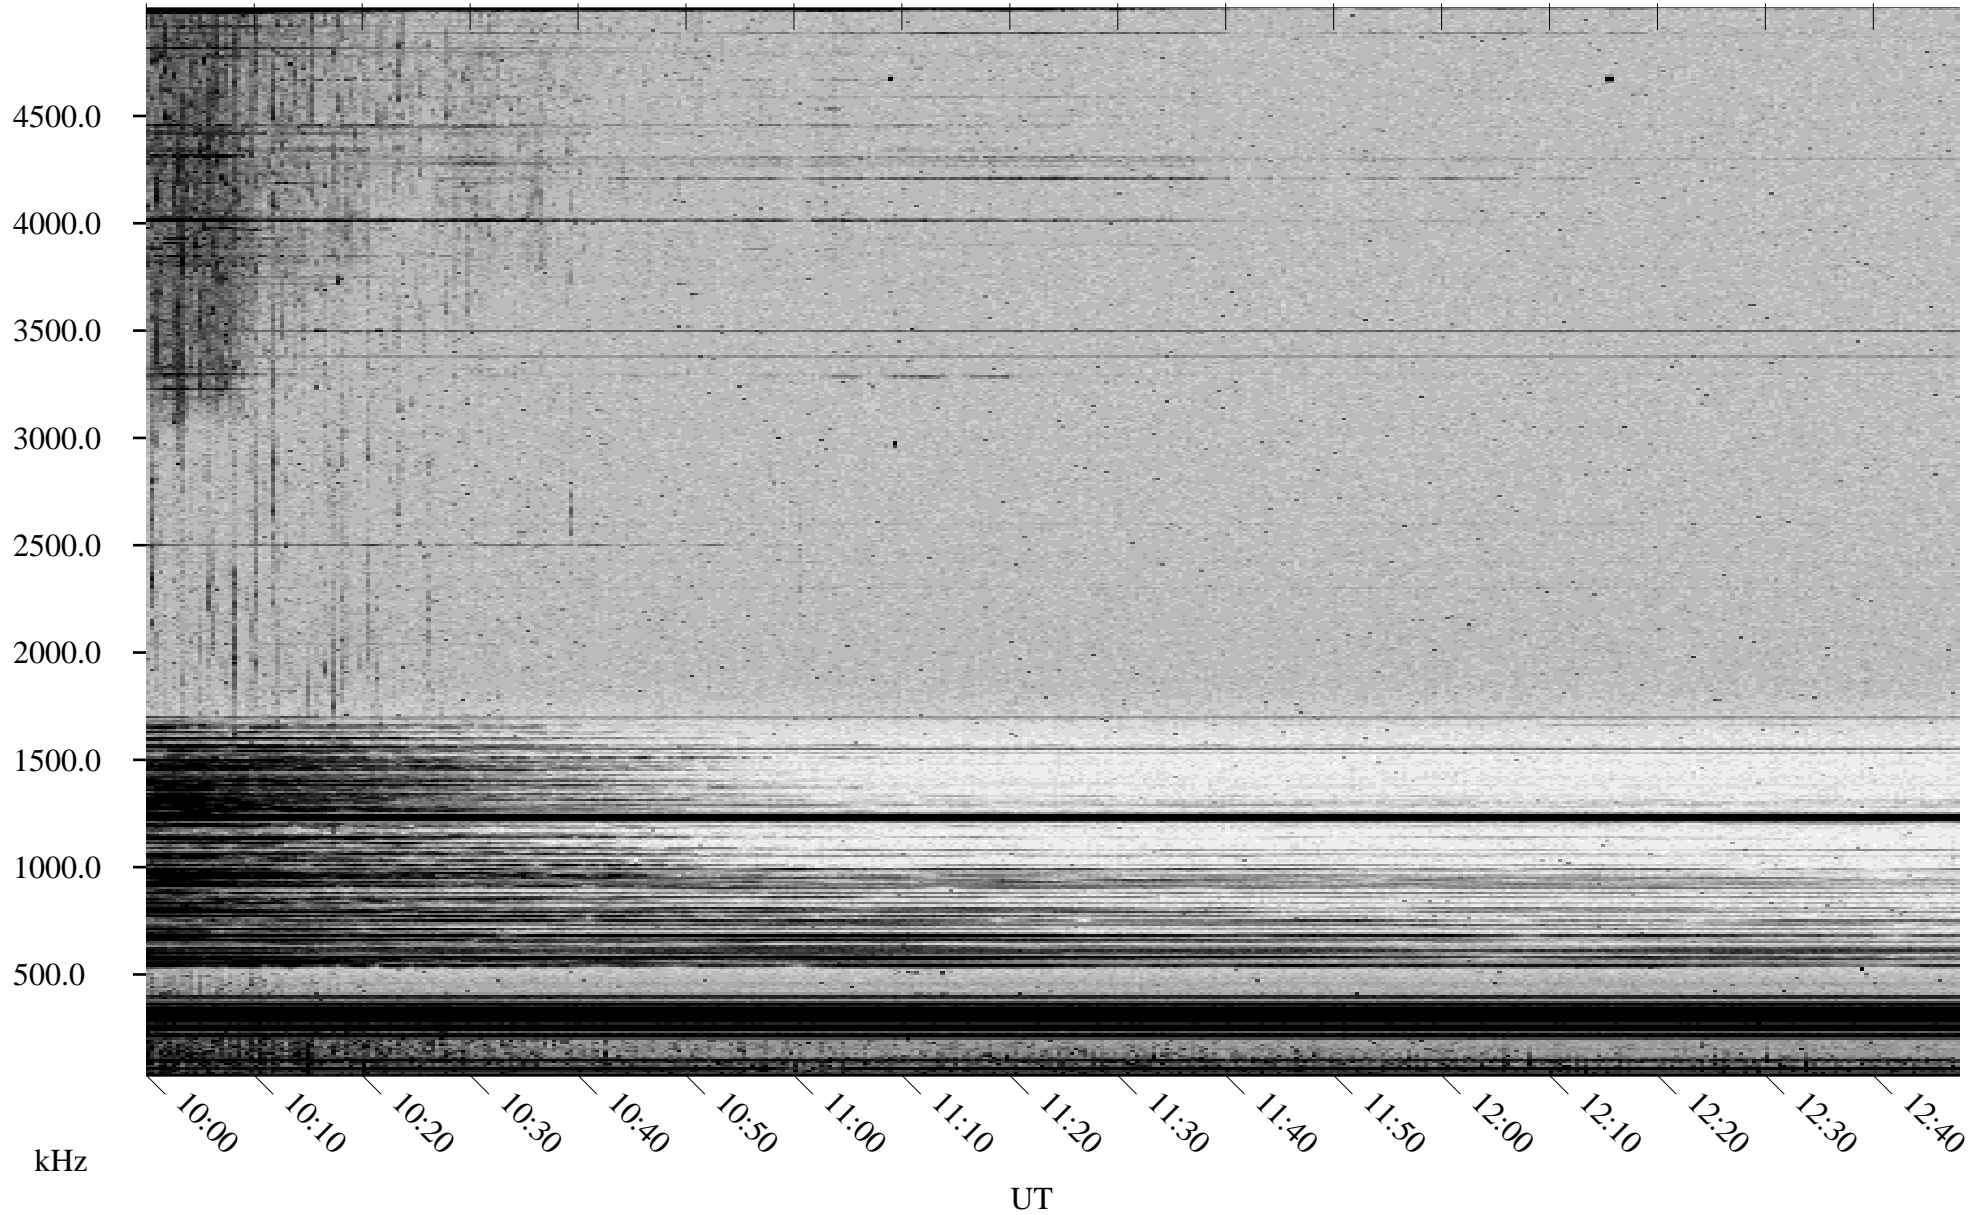

04/26/2002 Churchill, Manitoba

Linear Scale Black = 161 White = 15

ch02116l.r00m max_12

Page 1

04/26/2002 Churchill, Manitoba

Linear Scale Black = 161 White = 15

ch02116l.r00m max_12

Page 2

04/27/2002 Churchill, Manitoba

Linear Scale Black = 161 White = 15

ch02116l.r00m max_12

Page 3

04/27/2002 Churchill, Manitoba

Linear Scale Black = 161 White = 15

ch02116l.r00m max_12

Page 4

04/27/2002 Churchill, Manitoba

Linear Scale Black = 161 White = 15

ch02116l.r00m max_12

Page 5

04/27/2002 Churchill, Manitoba

Linear Scale Black = 161 White = 15

ch02116l.r00m max_12

Page 6

04/27/2002 Churchill, Manitoba

Linear Scale Black = 161 White = 15

ch02116l.r00m max_12

Page 7

04/27/2002 Churchill, Manitoba

Linear Scale Black = 161 White = 15

ch02116l.r00m max_12