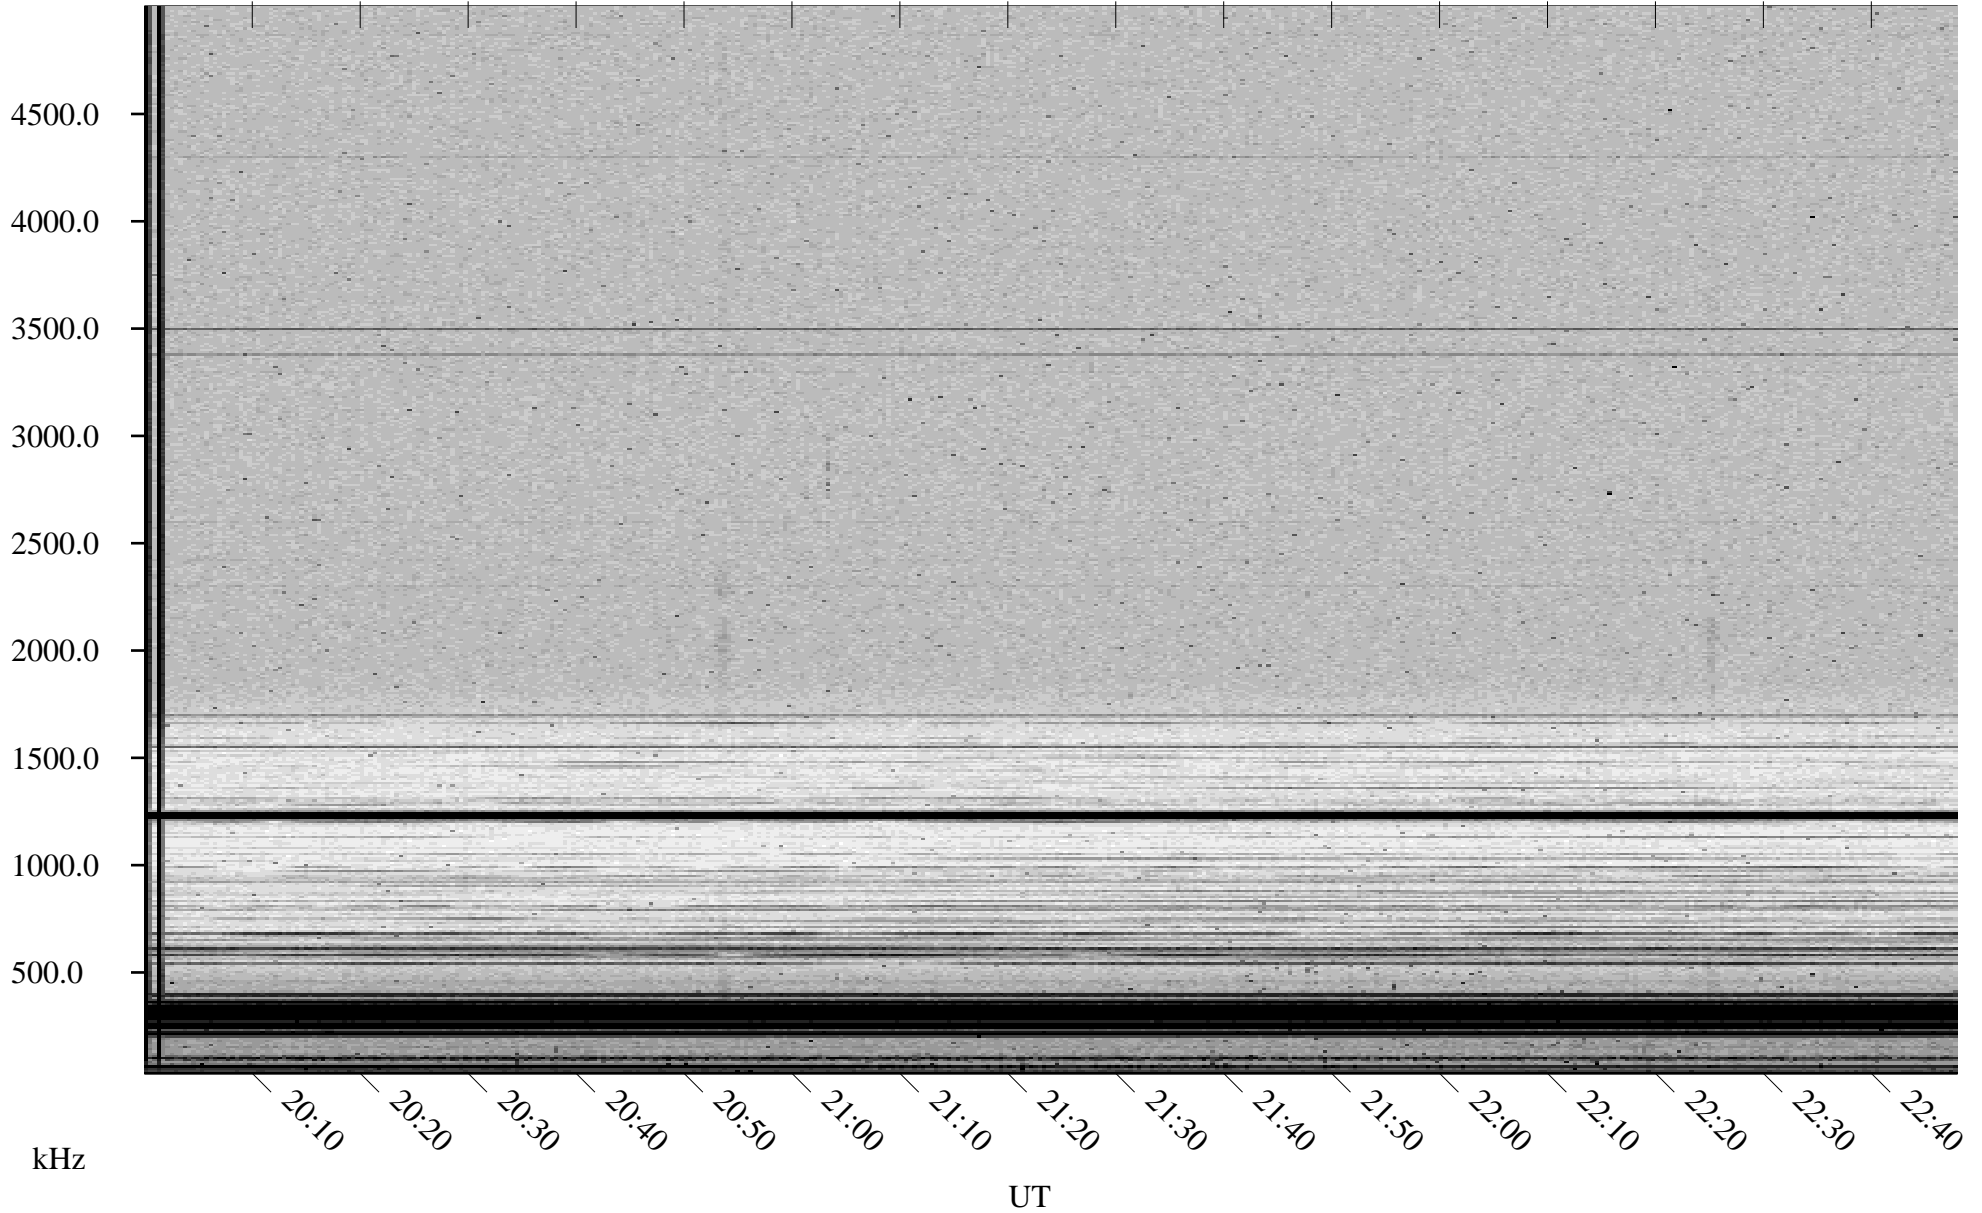

04/26/2002 Churchill, Manitoba

Linear Scale Black = 161 White = 15

ch02116l.r00m max_12

Page 1

04/26/2002 Churchill, Manitoba

Linear Scale Black = 161 White = 15

ch02116l.r00m max_12

Page 2

04/27/2002 Churchill, Manitoba

Linear Scale Black = 161 White = 15

ch02116l.r00m max_12

Page 3

04/27/2002 Churchill, Manitoba

Linear Scale Black = 161 White = 15

ch02116l.r00m max_12

Page 4

04/27/2002 Churchill, Manitoba

Linear Scale Black = 161 White = 15

ch02116l.r00m max_12

Page 5

04/27/2002 Churchill, Manitoba

Linear Scale Black = 161 White = 15

ch02116l.r00m max_12

Page 6

04/27/2002 Churchill, Manitoba

Linear Scale Black = 161 White = 15

ch02116l.r00m max_12

Page 7

04/27/2002 Churchill, Manitoba

Linear Scale Black = 161 White = 15

ch02116l.r00m max_12