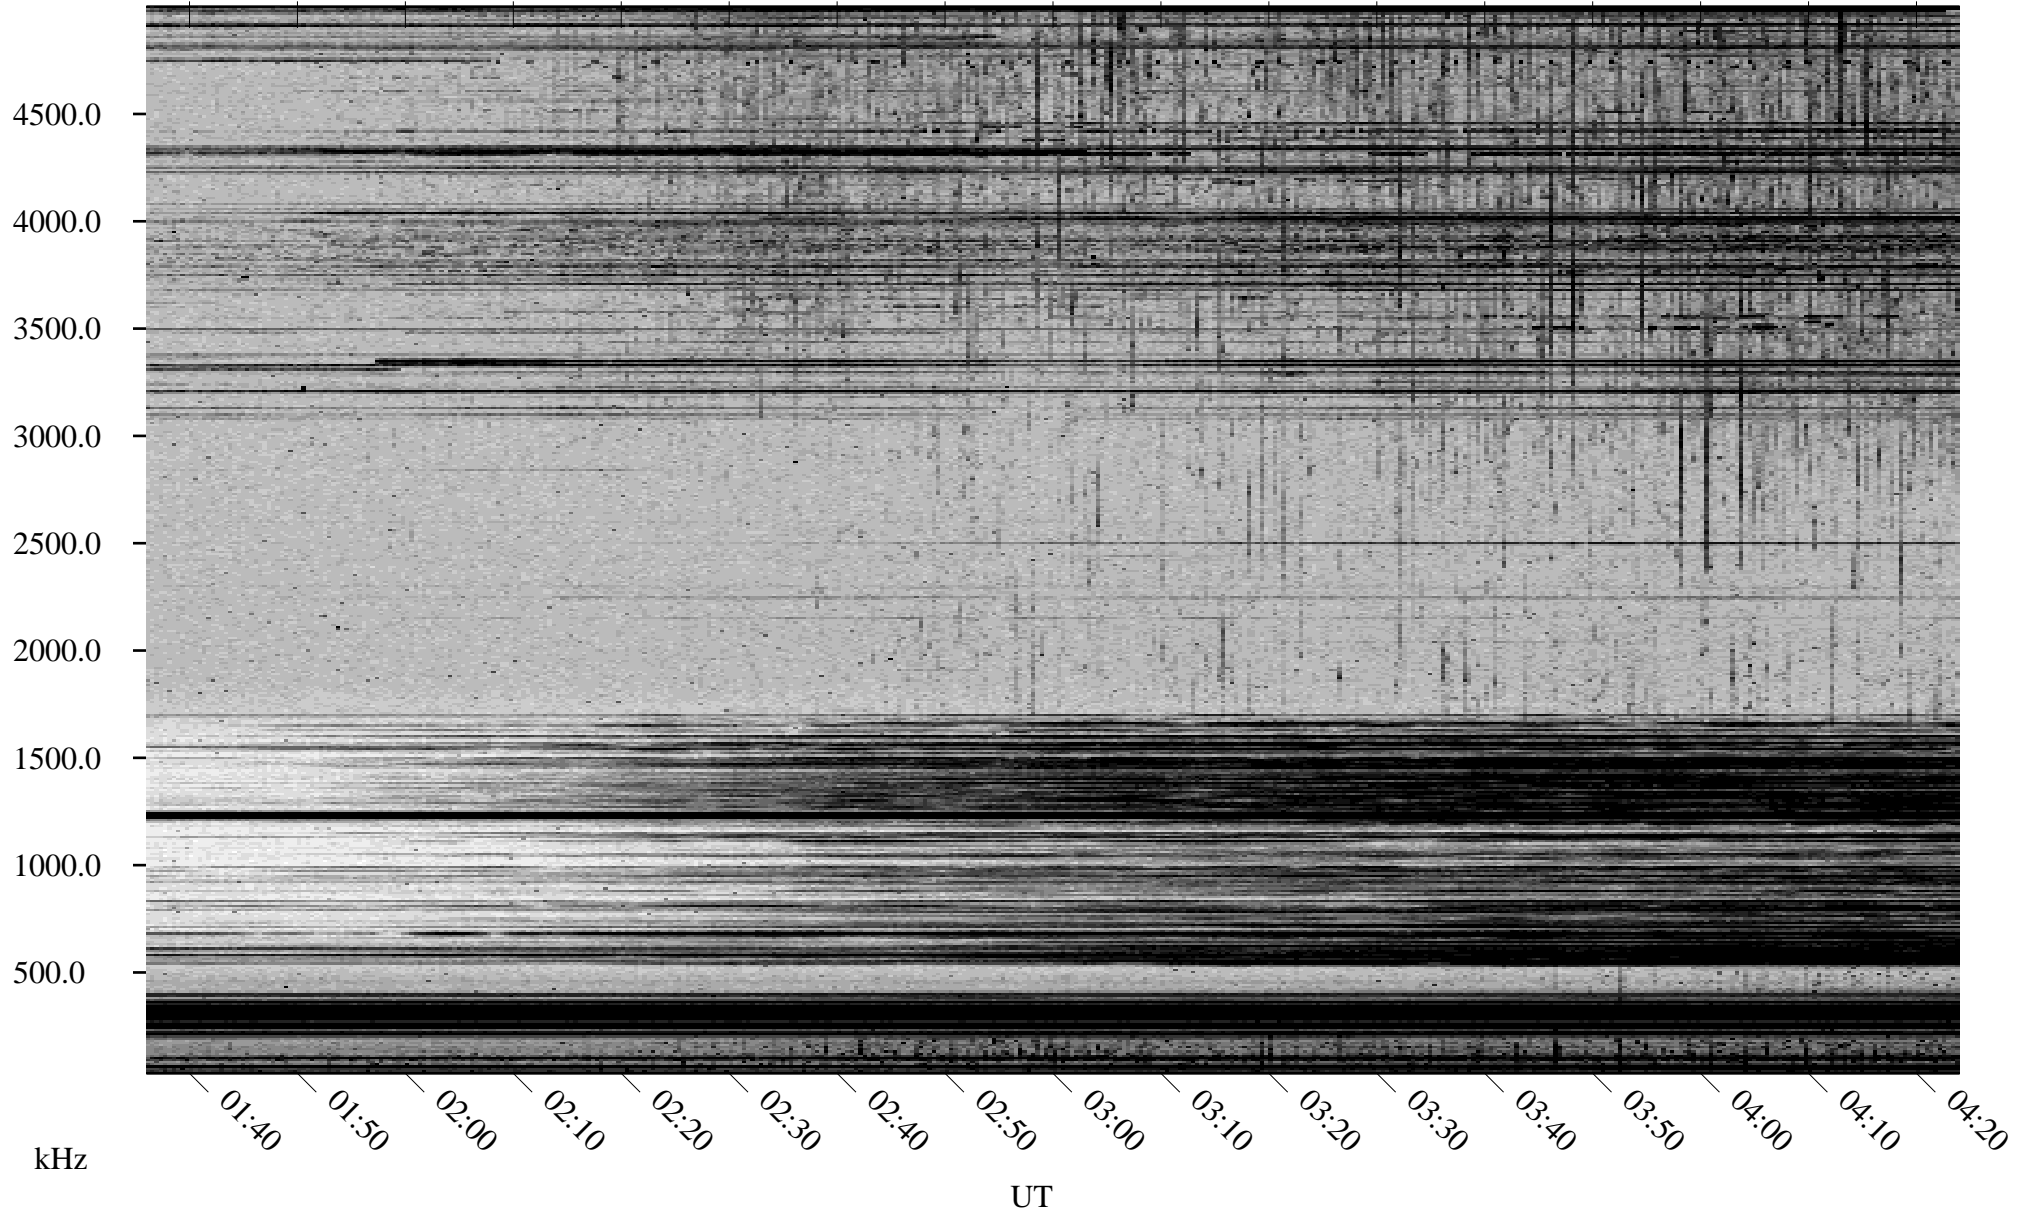

04/26/2002 Churchill, Manitoba

Linear Scale Black = 161 White = 15

ch02116l.r00m max_12

Page 1

04/26/2002 Churchill, Manitoba

Linear Scale Black = 161 White = 15

ch02116l.r00m max_12

Page 2

04/27/2002 Churchill, Manitoba

Linear Scale Black = 161 White = 15

ch02116l.r00m max_12

Page 3

04/27/2002 Churchill, Manitoba

Linear Scale Black = 161 White = 15

ch02116l.r00m max_12

Page 4

04/27/2002 Churchill, Manitoba

Linear Scale Black = 161 White = 15

ch02116l.r00m max_12

Page 5

04/27/2002 Churchill, Manitoba

Linear Scale Black = 161 White = 15

ch02116l.r00m max_12

Page 6

04/27/2002 Churchill, Manitoba

Linear Scale Black = 161 White = 15

ch02116l.r00m max_12

Page 7

04/27/2002 Churchill, Manitoba

Linear Scale Black = 161 White = 15

ch02116l.r00m max_12