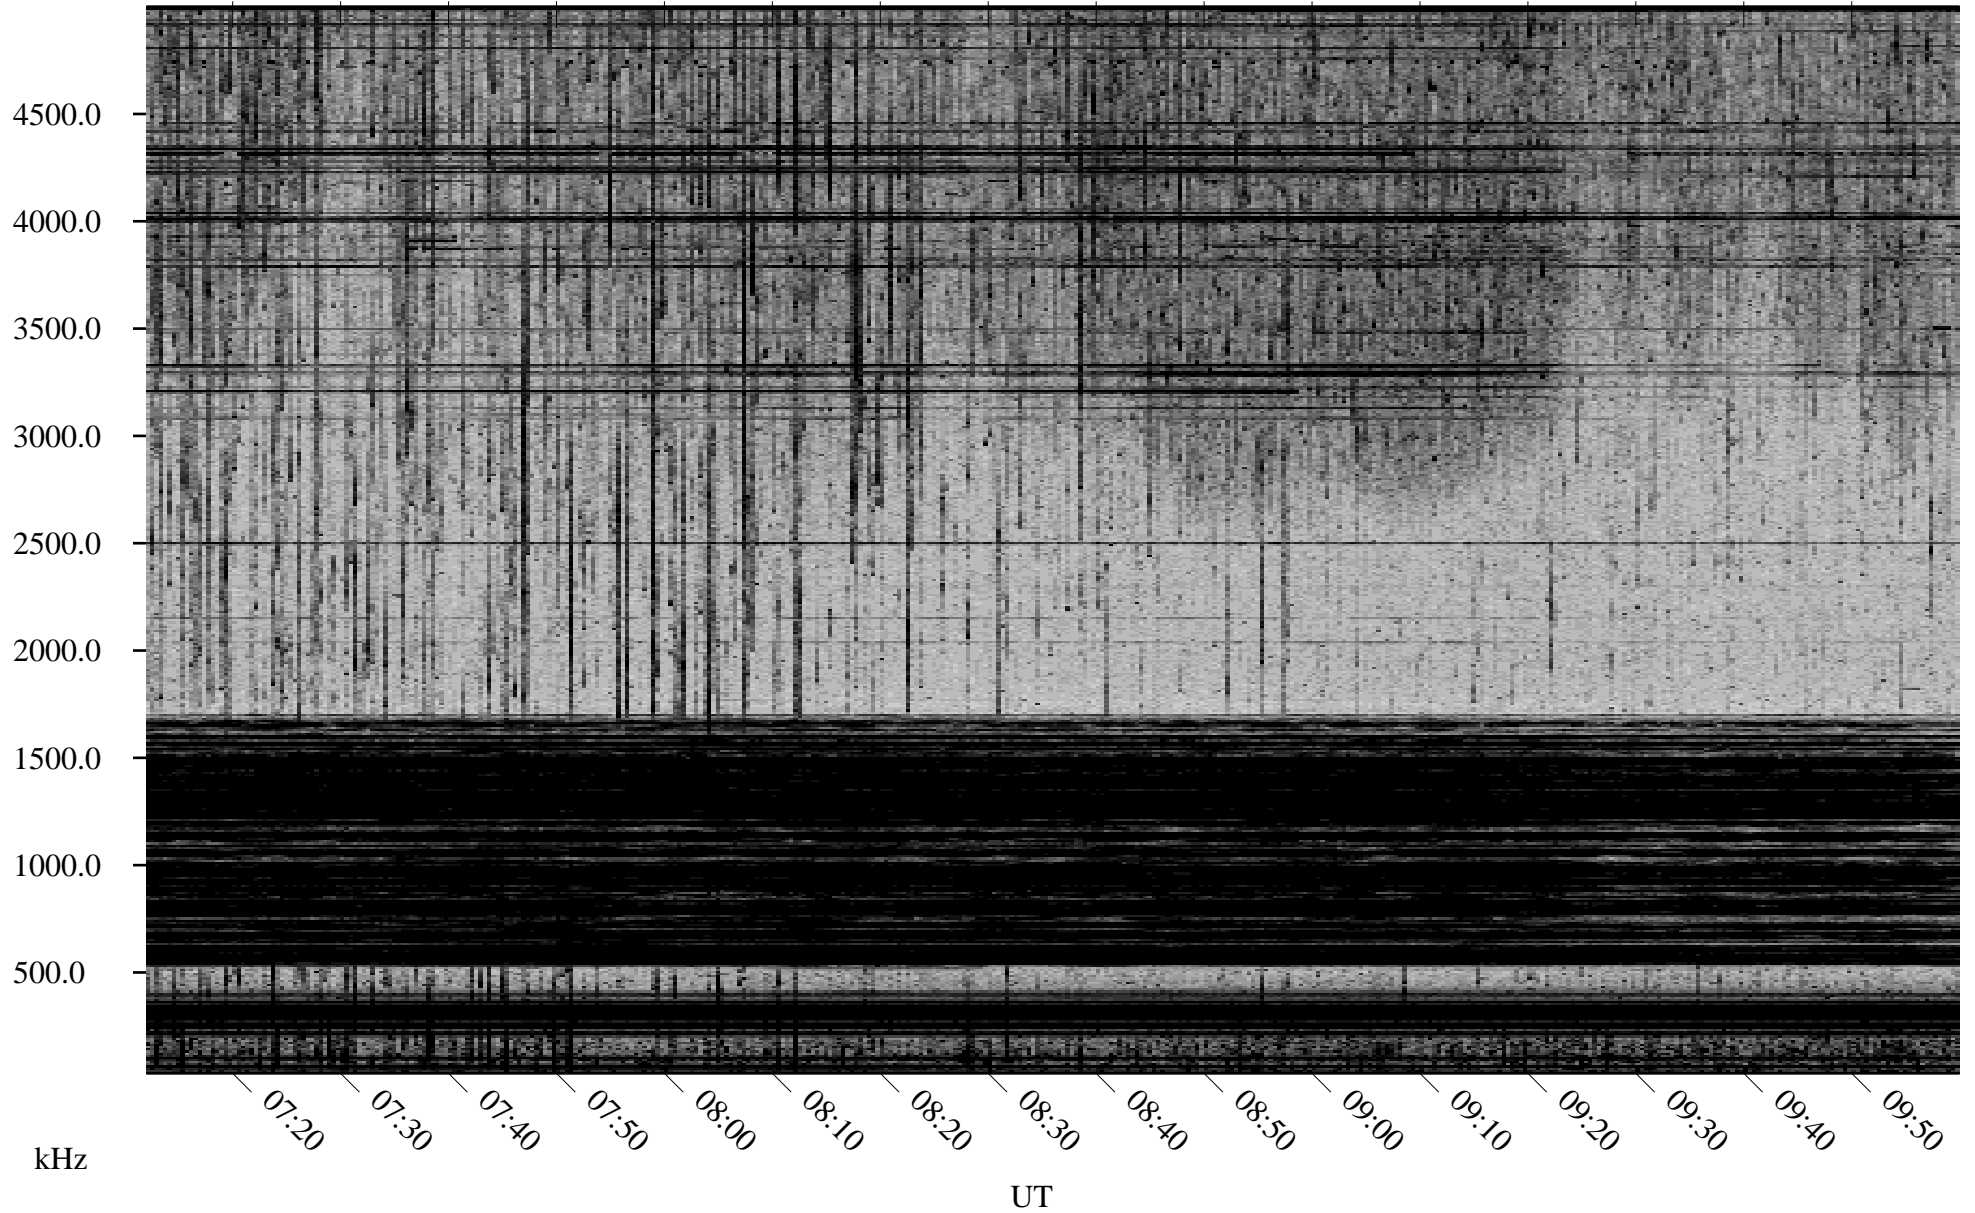

04/26/2002 Churchill, Manitoba

Linear Scale Black = 161 White = 15

ch02116l.r00m max_12

Page 1

04/26/2002 Churchill, Manitoba

Linear Scale Black = 161 White = 15

ch02116l.r00m max_12

Page 2

04/27/2002 Churchill, Manitoba

Linear Scale Black = 161 White = 15

ch02116l.r00m max_12

Page 3

04/27/2002 Churchill, Manitoba

Linear Scale Black = 161 White = 15

ch02116l.r00m max_12

Page 4

04/27/2002 Churchill, Manitoba

Linear Scale Black = 161 White = 15

ch02116l.r00m max_12

Page 5

04/27/2002 Churchill, Manitoba

Linear Scale Black = 161 White = 15

ch02116l.r00m max_12

Page 6

04/27/2002 Churchill, Manitoba

Linear Scale Black = 161 White = 15

ch02116l.r00m max_12

Page 7

04/27/2002 Churchill, Manitoba

Linear Scale Black = 161 White = 15

ch02116l.r00m max_12