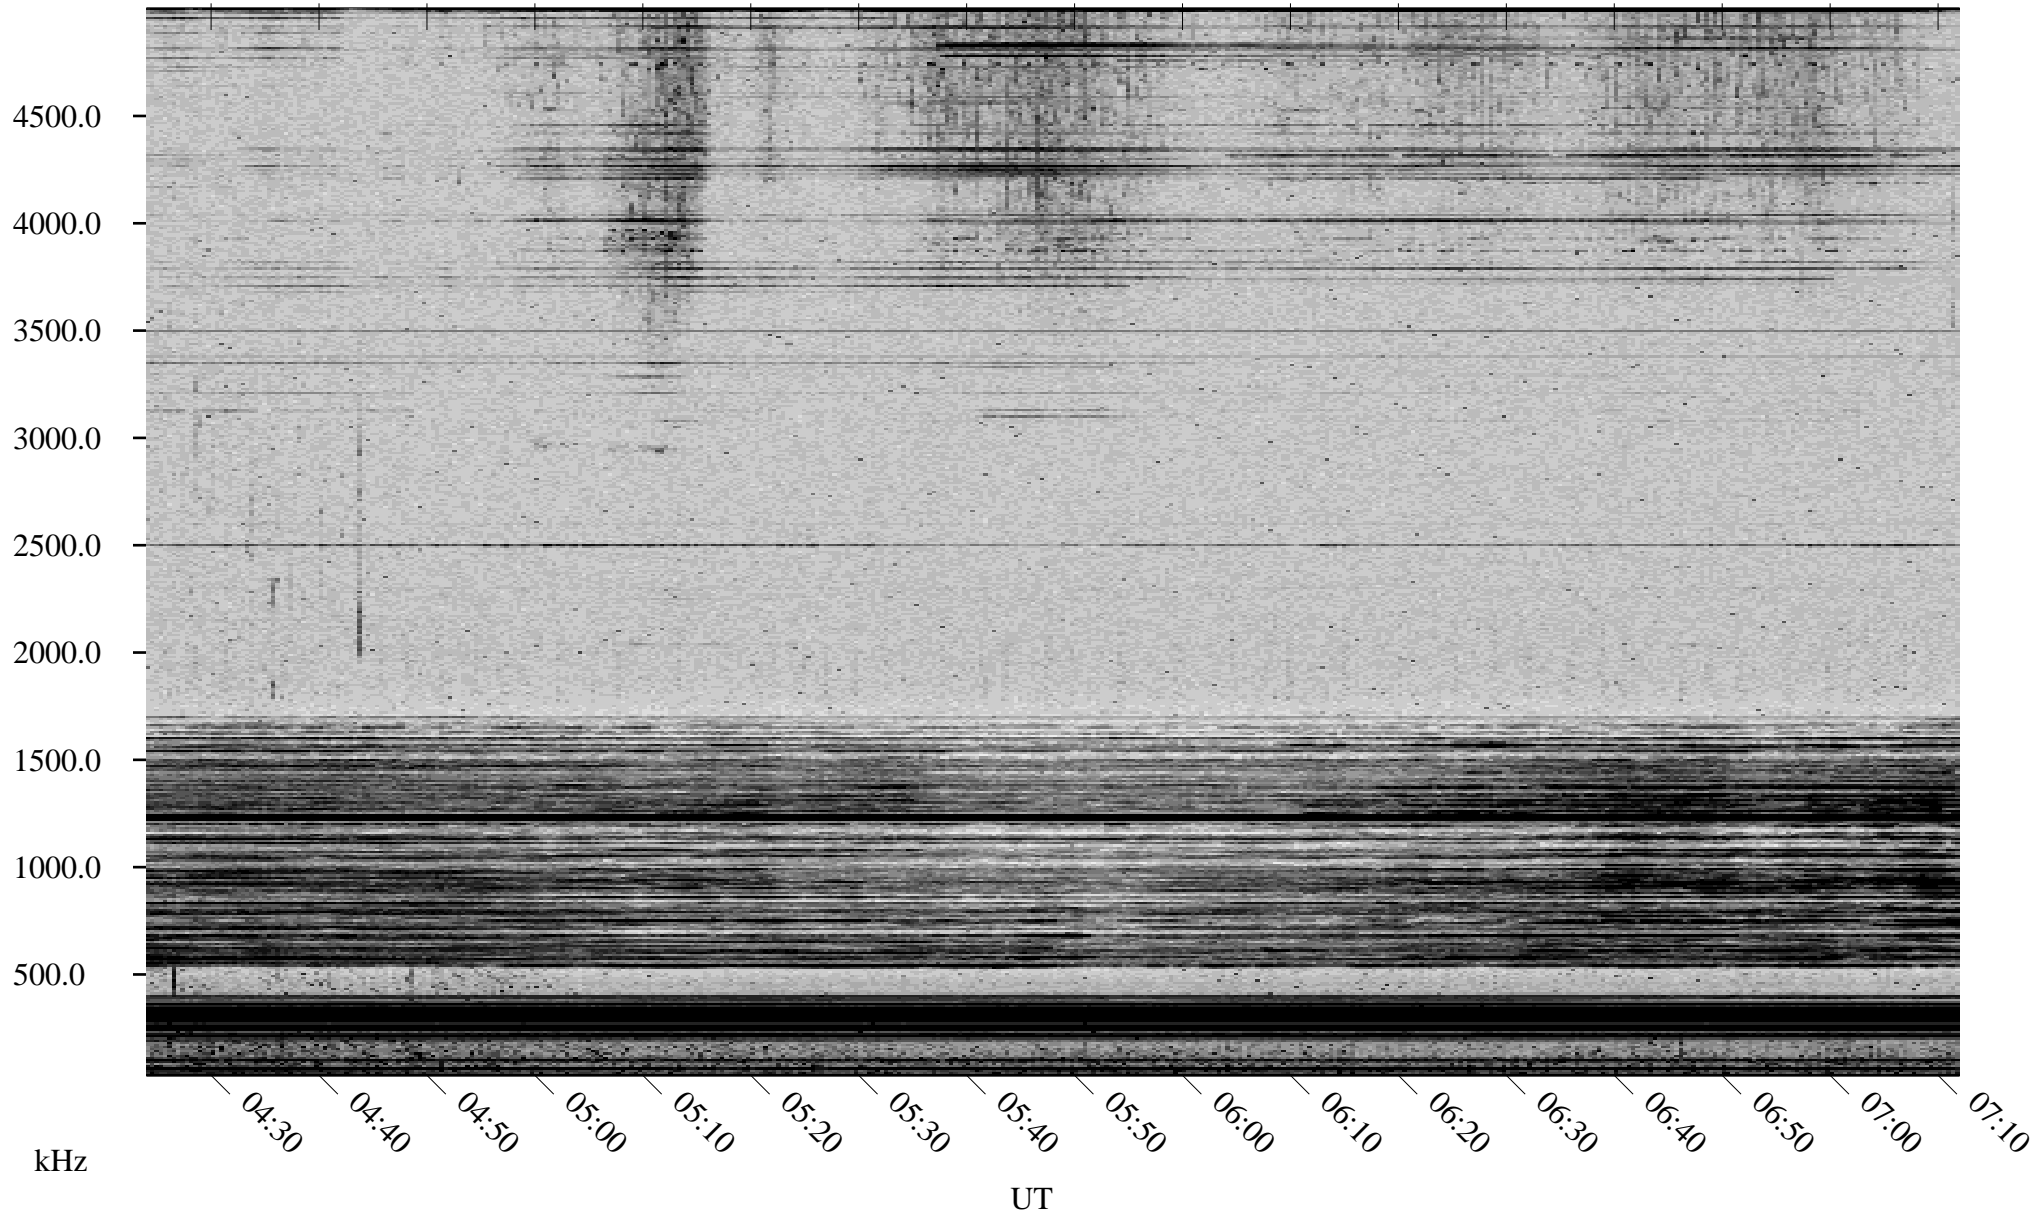

04/27/2002 Churchill, Manitoba

Linear Scale Black = 161 White = 15

ch02117l.r00m max_12

Page 1

04/27/2002 Churchill, Manitoba

Linear Scale Black = 161 White = 15

ch02117l.r00m max_12

Page 2

04/28/2002 Churchill, Manitoba

Linear Scale Black = 161 White = 15

ch021171.r00m max_12

Page 3

04/28/2002 Churchill, Manitoba

Linear Scale Black = 161 White = 15

ch02117l.r00m max_12

Page 4

04/28/2002 Churchill, Manitoba

Linear Scale Black = 161 White = 15

ch02117l.r00m max_12

Page 5

04/28/2002 Churchill, Manitoba

Linear Scale Black = 161 White = 15

ch02117l.r00m max_12

Page 6

04/28/2002 Churchill, Manitoba

Linear Scale Black = 161 White = 15

ch02117l.r00m max_12

Page 7

04/28/2002 Churchill, Manitoba

Linear Scale Black = 161 White = 15

ch02117l.r00m max_12

Page 8