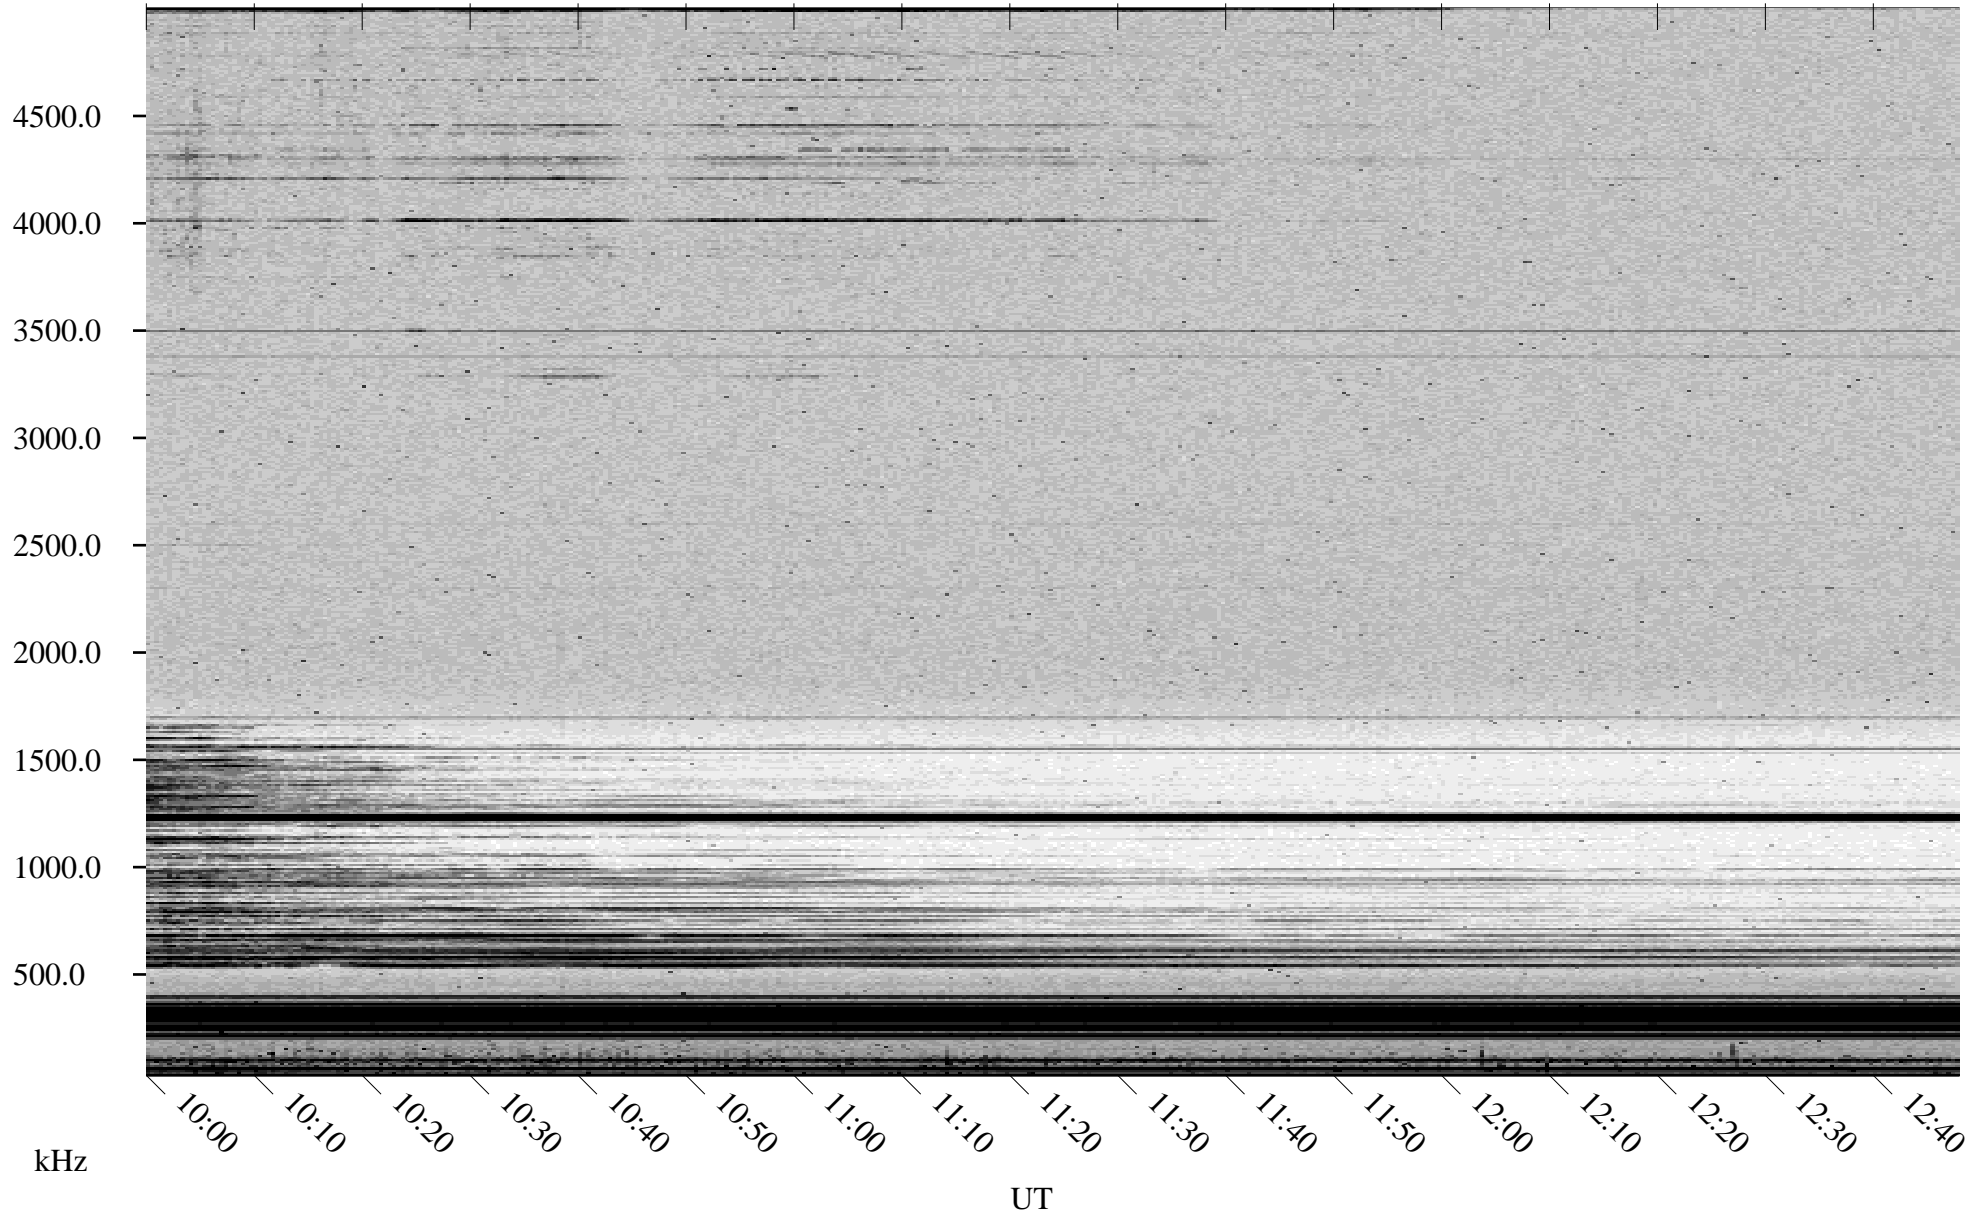

04/27/2002 Churchill, Manitoba

Linear Scale Black = 161 White = 15

ch02117l.r00m max_12

Page 1

04/27/2002 Churchill, Manitoba

Linear Scale Black = 161 White = 15

ch02117l.r00m max_12

Page 2

04/28/2002 Churchill, Manitoba

Linear Scale Black = 161 White = 15

ch021171.r00m max_12

Page 3

04/28/2002 Churchill, Manitoba

Linear Scale Black = 161 White = 15

ch02117l.r00m max_12

Page 4

04/28/2002 Churchill, Manitoba

Linear Scale Black = 161 White = 15

ch02117l.r00m max_12

Page 5

04/28/2002 Churchill, Manitoba

Linear Scale Black = 161 White = 15

ch02117l.r00m max_12

Page 6

04/28/2002 Churchill, Manitoba

Linear Scale Black = 161 White = 15

ch02117l.r00m max_12

Page 7

04/28/2002 Churchill, Manitoba

Linear Scale Black = 161 White = 15

ch02117l.r00m max_12

Page 8