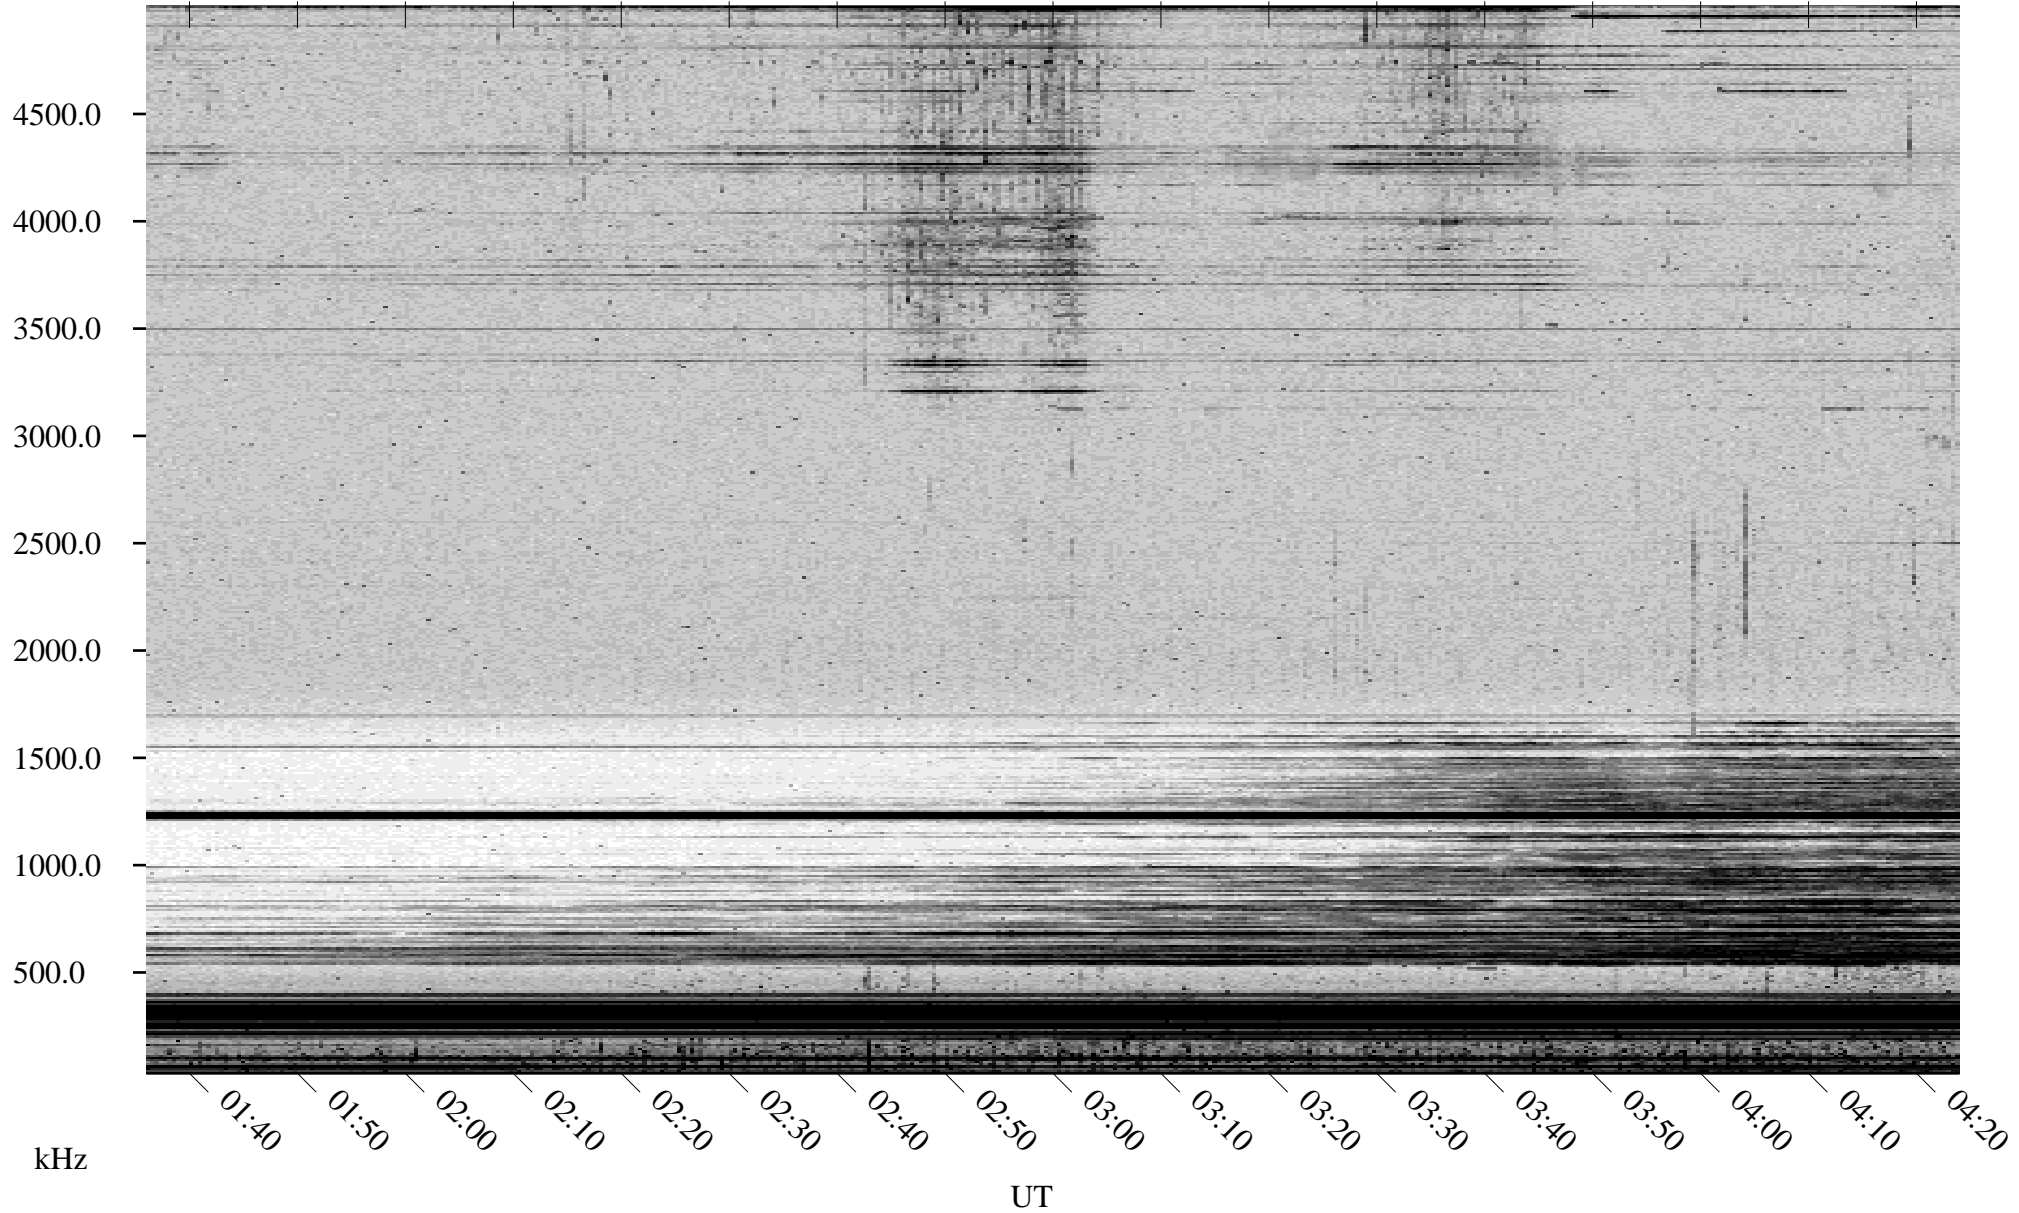

04/27/2002 Churchill, Manitoba

Linear Scale Black = 161 White = 15

ch02117l.r00m max_12

Page 1

04/27/2002 Churchill, Manitoba

Linear Scale Black = 161 White = 15

ch02117l.r00m max_12

Page 2

04/28/2002 Churchill, Manitoba

Linear Scale Black = 161 White = 15

ch021171.r00m max_12

Page 3

04/28/2002 Churchill, Manitoba

Linear Scale Black = 161 White = 15

ch02117l.r00m max_12

Page 4

04/28/2002 Churchill, Manitoba

Linear Scale Black = 161 White = 15

ch02117l.r00m max_12

Page 5

04/28/2002 Churchill, Manitoba

Linear Scale Black = 161 White = 15

ch02117l.r00m max_12

Page 6

04/28/2002 Churchill, Manitoba

Linear Scale Black = 161 White = 15

ch02117l.r00m max_12

Page 7

04/28/2002 Churchill, Manitoba

Linear Scale Black = 161 White = 15

ch02117l.r00m max_12

Page 8