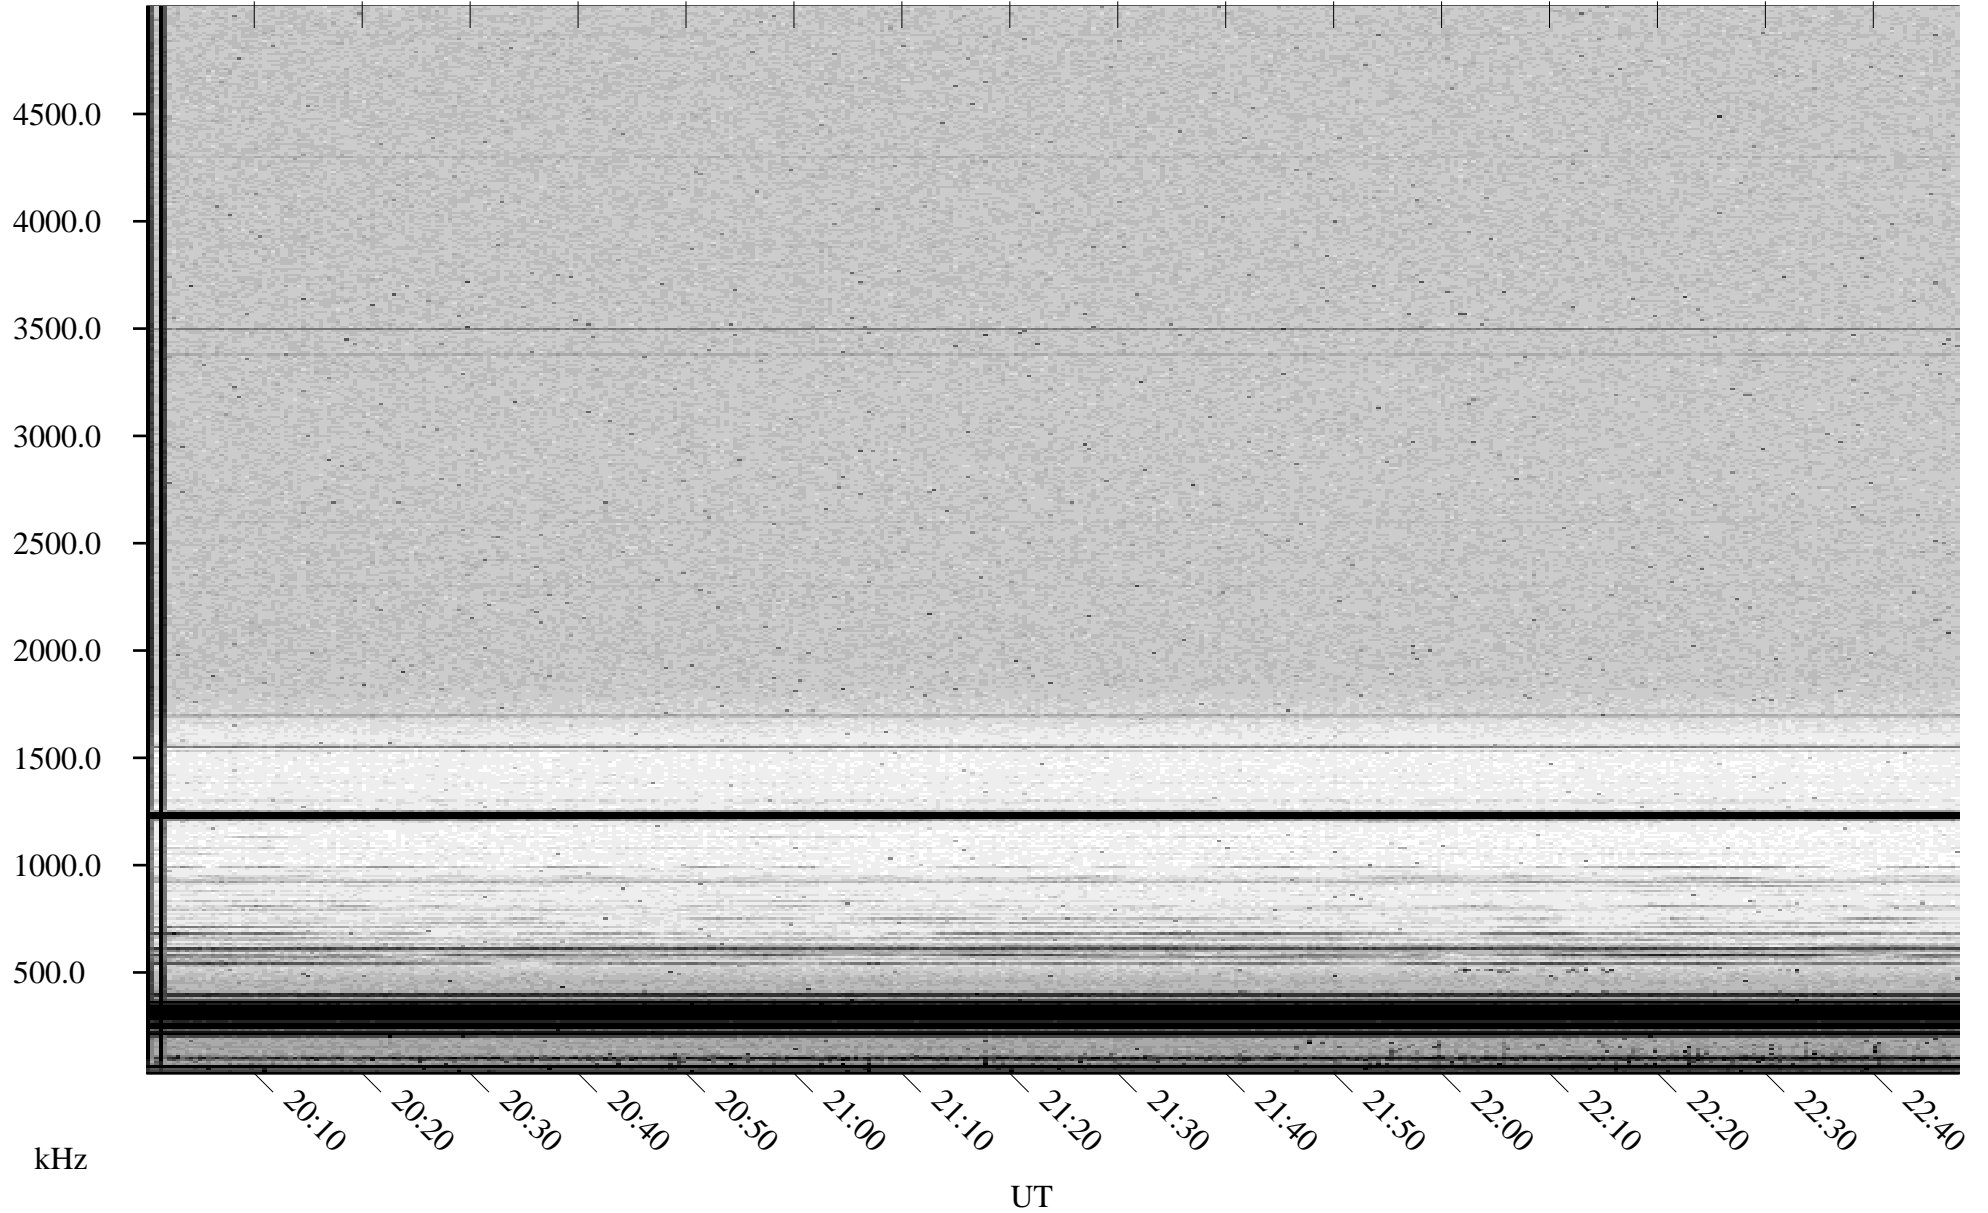

04/27/2002 Churchill, Manitoba

Linear Scale Black = 161 White = 15

ch02117l.r00m max_12

Page 1

04/27/2002 Churchill, Manitoba

Linear Scale Black = 161 White = 15

ch02117l.r00m max_12

Page 2

04/28/2002 Churchill, Manitoba

Linear Scale Black = 161 White = 15

ch021171.r00m max_12

Page 3

04/28/2002 Churchill, Manitoba

Linear Scale Black = 161 White = 15

ch02117l.r00m max_12

Page 4

04/28/2002 Churchill, Manitoba

Linear Scale Black = 161 White = 15

ch02117l.r00m max_12

Page 5

04/28/2002 Churchill, Manitoba

Linear Scale Black = 161 White = 15

ch02117l.r00m max_12

Page 6

04/28/2002 Churchill, Manitoba

Linear Scale Black = 161 White = 15

ch02117l.r00m max_12

Page 7

04/28/2002 Churchill, Manitoba

Linear Scale Black = 161 White = 15

ch02117l.r00m max_12

Page 8