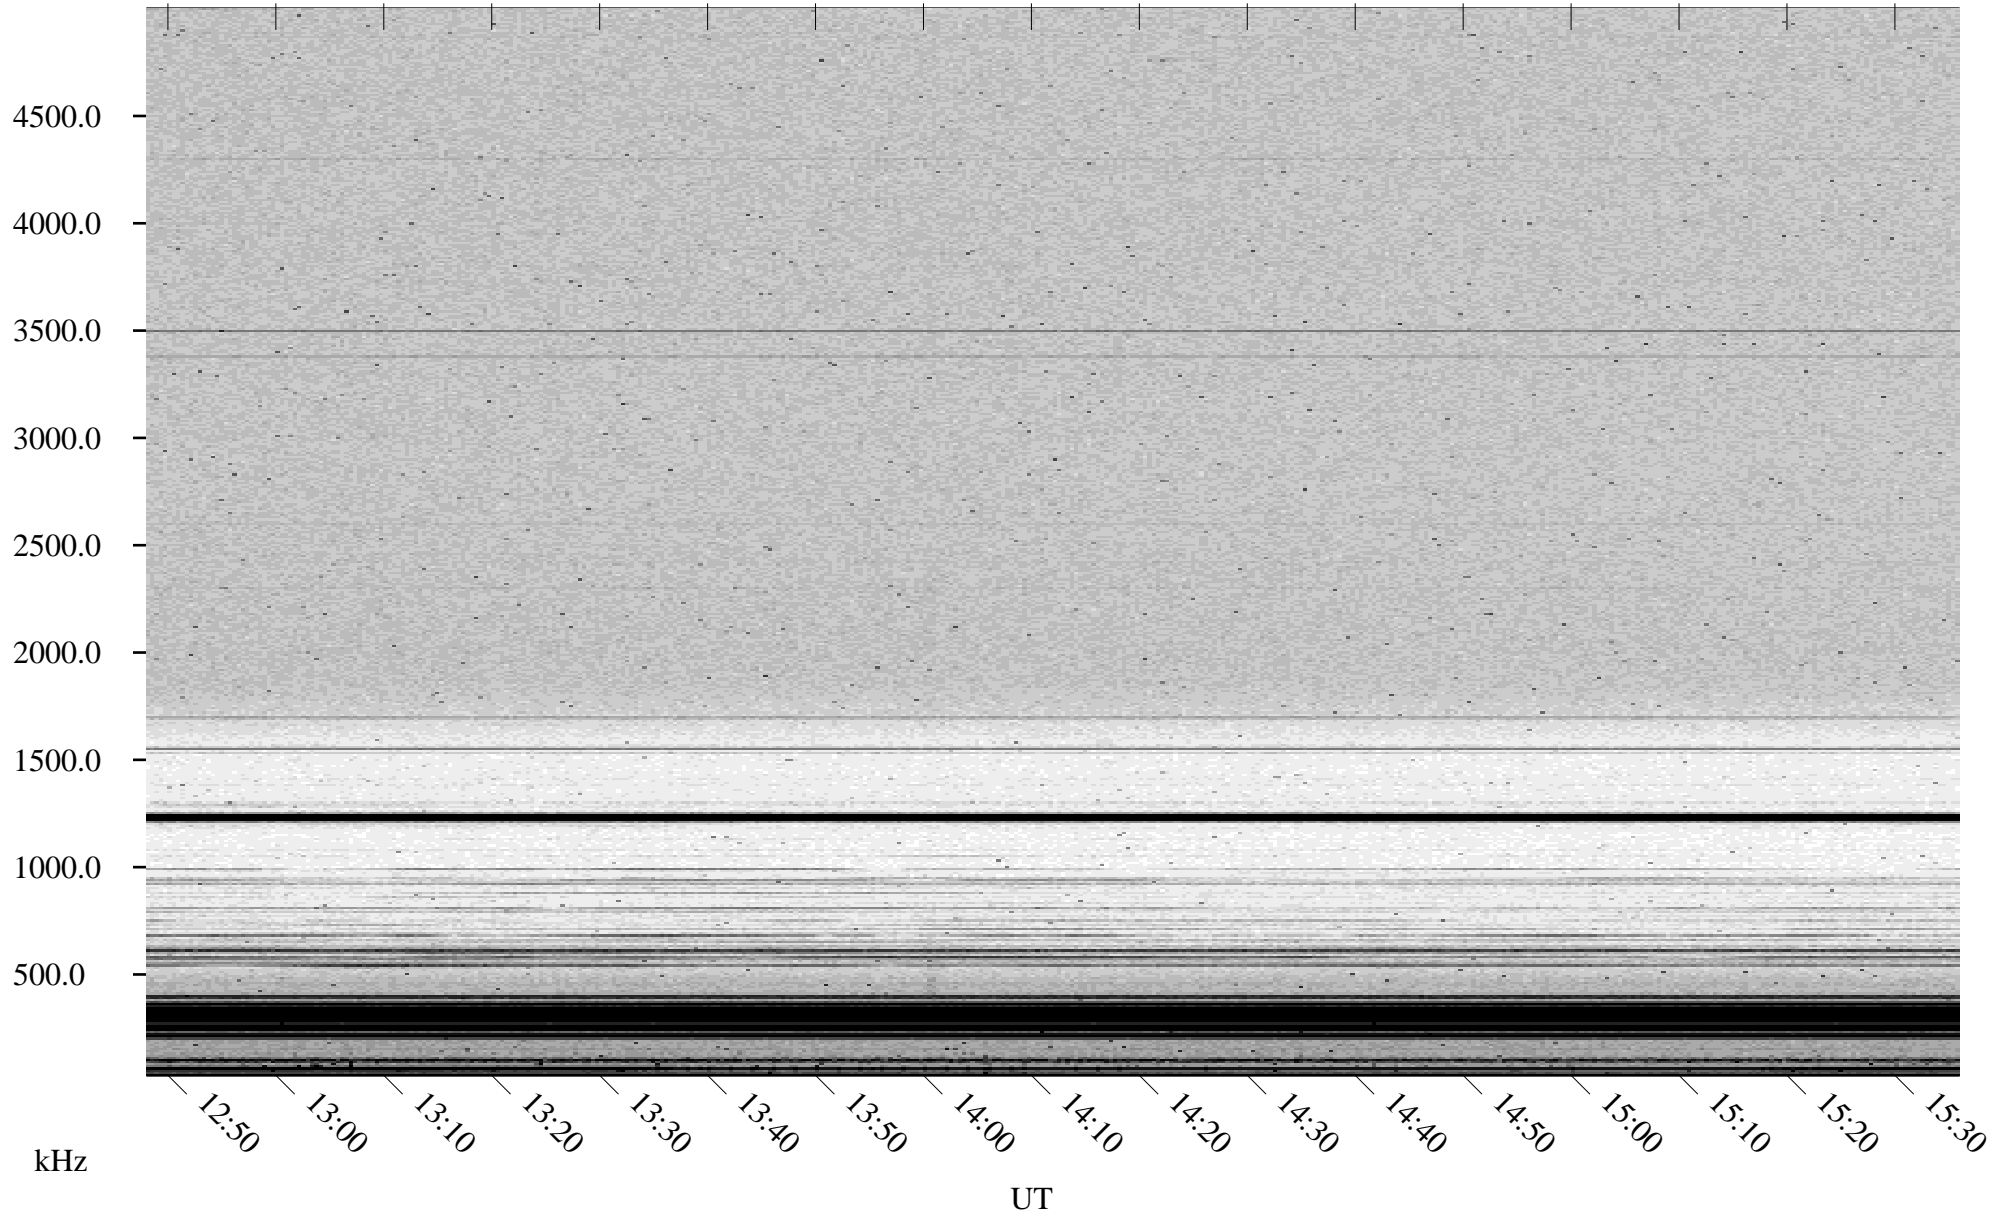

04/27/2002 Churchill, Manitoba

Linear Scale Black = 161 White = 15

ch02117l.r00m max_12

Page 1

04/27/2002 Churchill, Manitoba

Linear Scale Black = 161 White = 15

ch02117l.r00m max_12

Page 2

04/28/2002 Churchill, Manitoba

Linear Scale Black = 161 White = 15

ch021171.r00m max_12

Page 3

04/28/2002 Churchill, Manitoba

Linear Scale Black = 161 White = 15

ch02117l.r00m max_12

Page 4

04/28/2002 Churchill, Manitoba

Linear Scale Black = 161 White = 15

ch02117l.r00m max_12

Page 5

04/28/2002 Churchill, Manitoba

Linear Scale Black = 161 White = 15

ch02117l.r00m max_12

Page 6

04/28/2002 Churchill, Manitoba

Linear Scale Black = 161 White = 15

ch02117l.r00m max_12

Page 7

04/28/2002 Churchill, Manitoba

Linear Scale Black = 161 White = 15

ch02117l.r00m max_12

Page 8