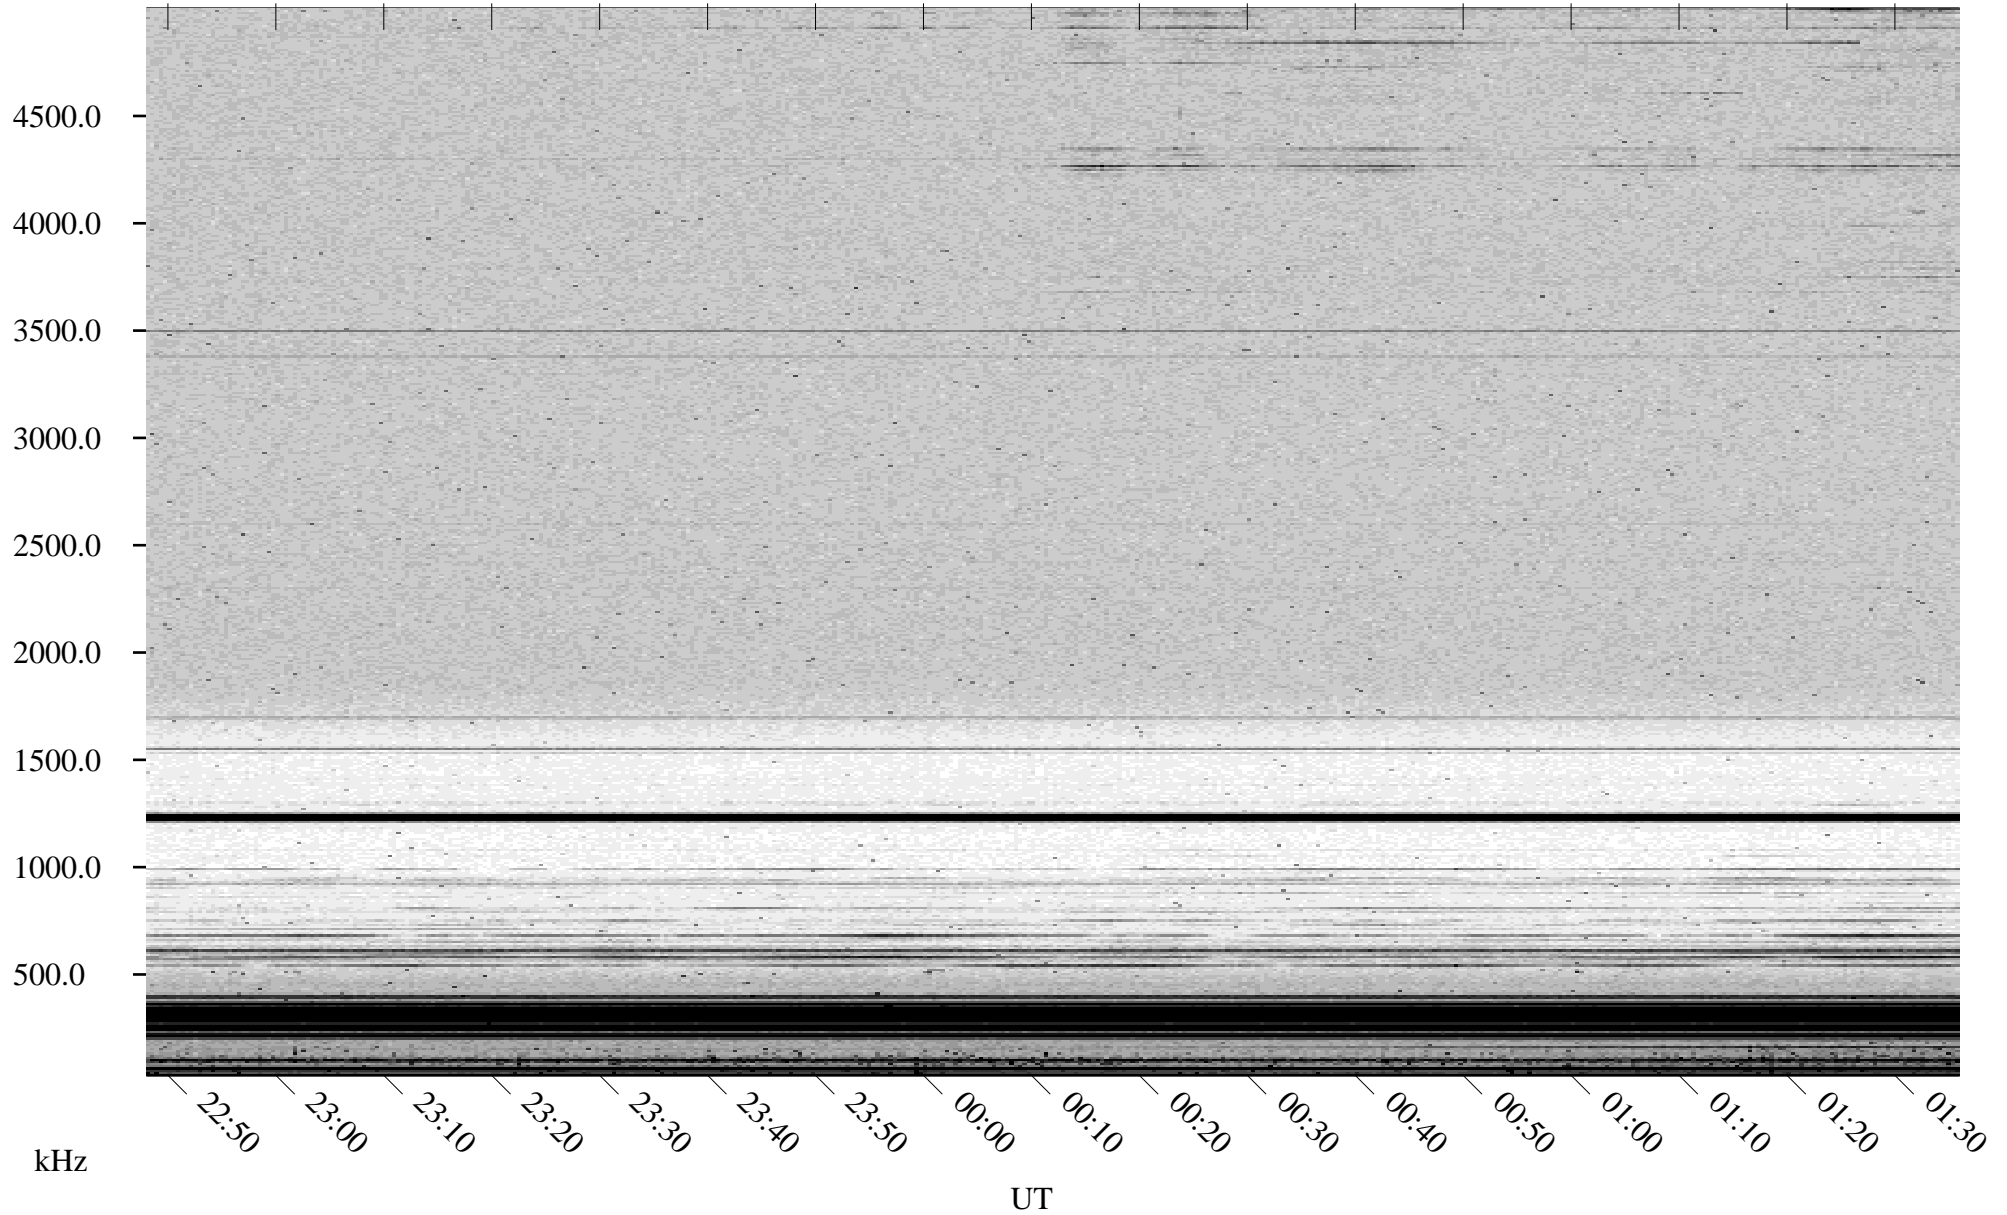

04/27/2002 Churchill, Manitoba

Linear Scale Black = 161 White = 15

ch02117l.r00m max_12

Page 1

04/27/2002 Churchill, Manitoba

Linear Scale Black = 161 White = 15

ch02117l.r00m max_12

Page 2

04/28/2002 Churchill, Manitoba

Linear Scale Black = 161 White = 15

ch021171.r00m max_12

Page 3

04/28/2002 Churchill, Manitoba

Linear Scale Black = 161 White = 15

ch02117l.r00m max_12

Page 4

04/28/2002 Churchill, Manitoba

Linear Scale Black = 161 White = 15

ch02117l.r00m max_12

Page 5

04/28/2002 Churchill, Manitoba

Linear Scale Black = 161 White = 15

ch02117l.r00m max_12

Page 6

04/28/2002 Churchill, Manitoba

Linear Scale Black = 161 White = 15

ch02117l.r00m max_12

Page 7

04/28/2002 Churchill, Manitoba

Linear Scale Black = 161 White = 15

ch02117l.r00m max_12

Page 8