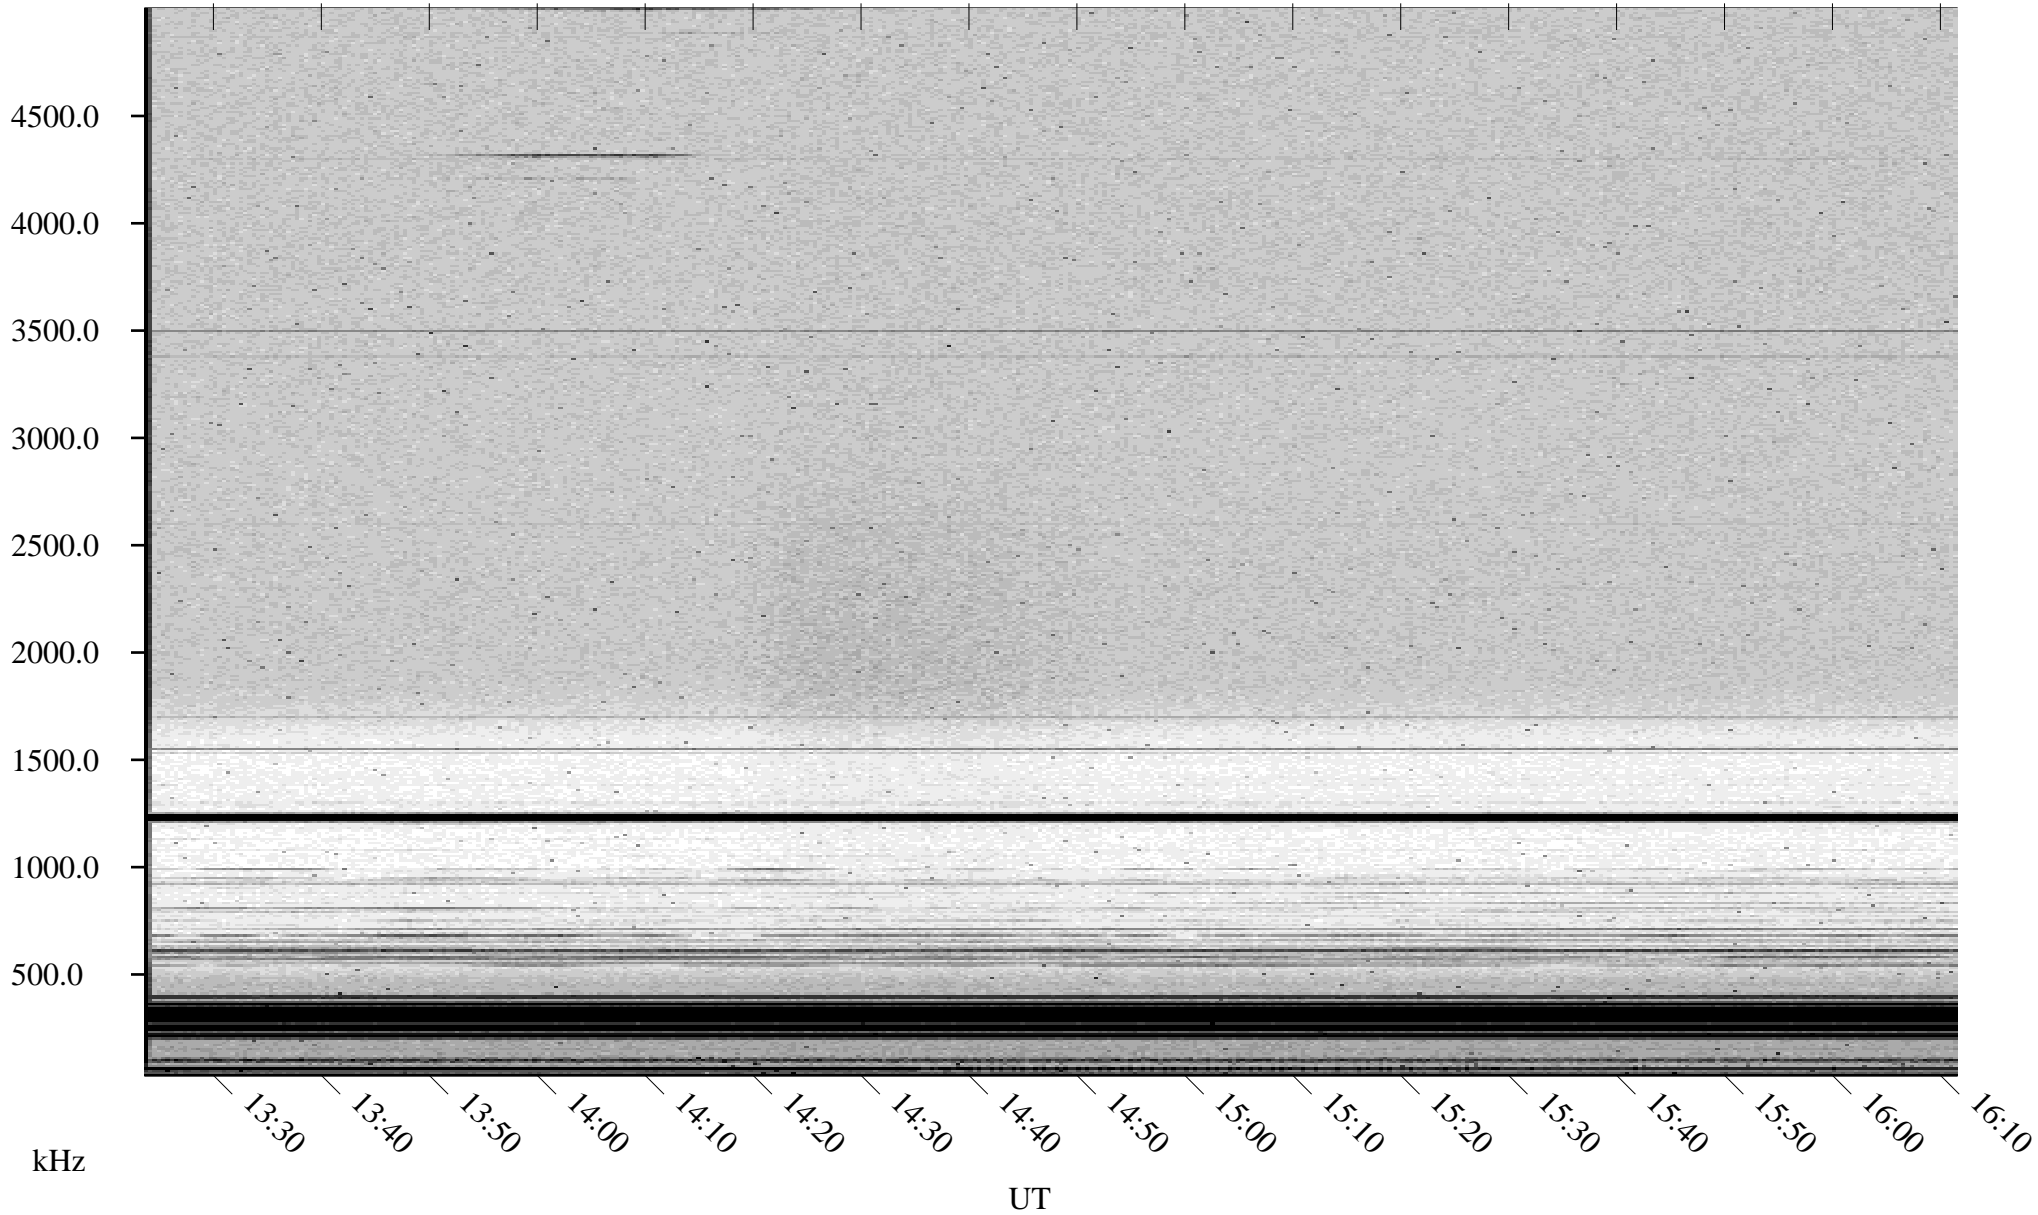

04/29/2002 Churchill, Manitoba

Linear Scale Black = 161 White = 15

ch02119l.r00m max_12

Page 1

04/29/2002 Churchill, Manitoba

Linear Scale Black = 161 White = 15

ch02119l.r00m max_12

Page 2