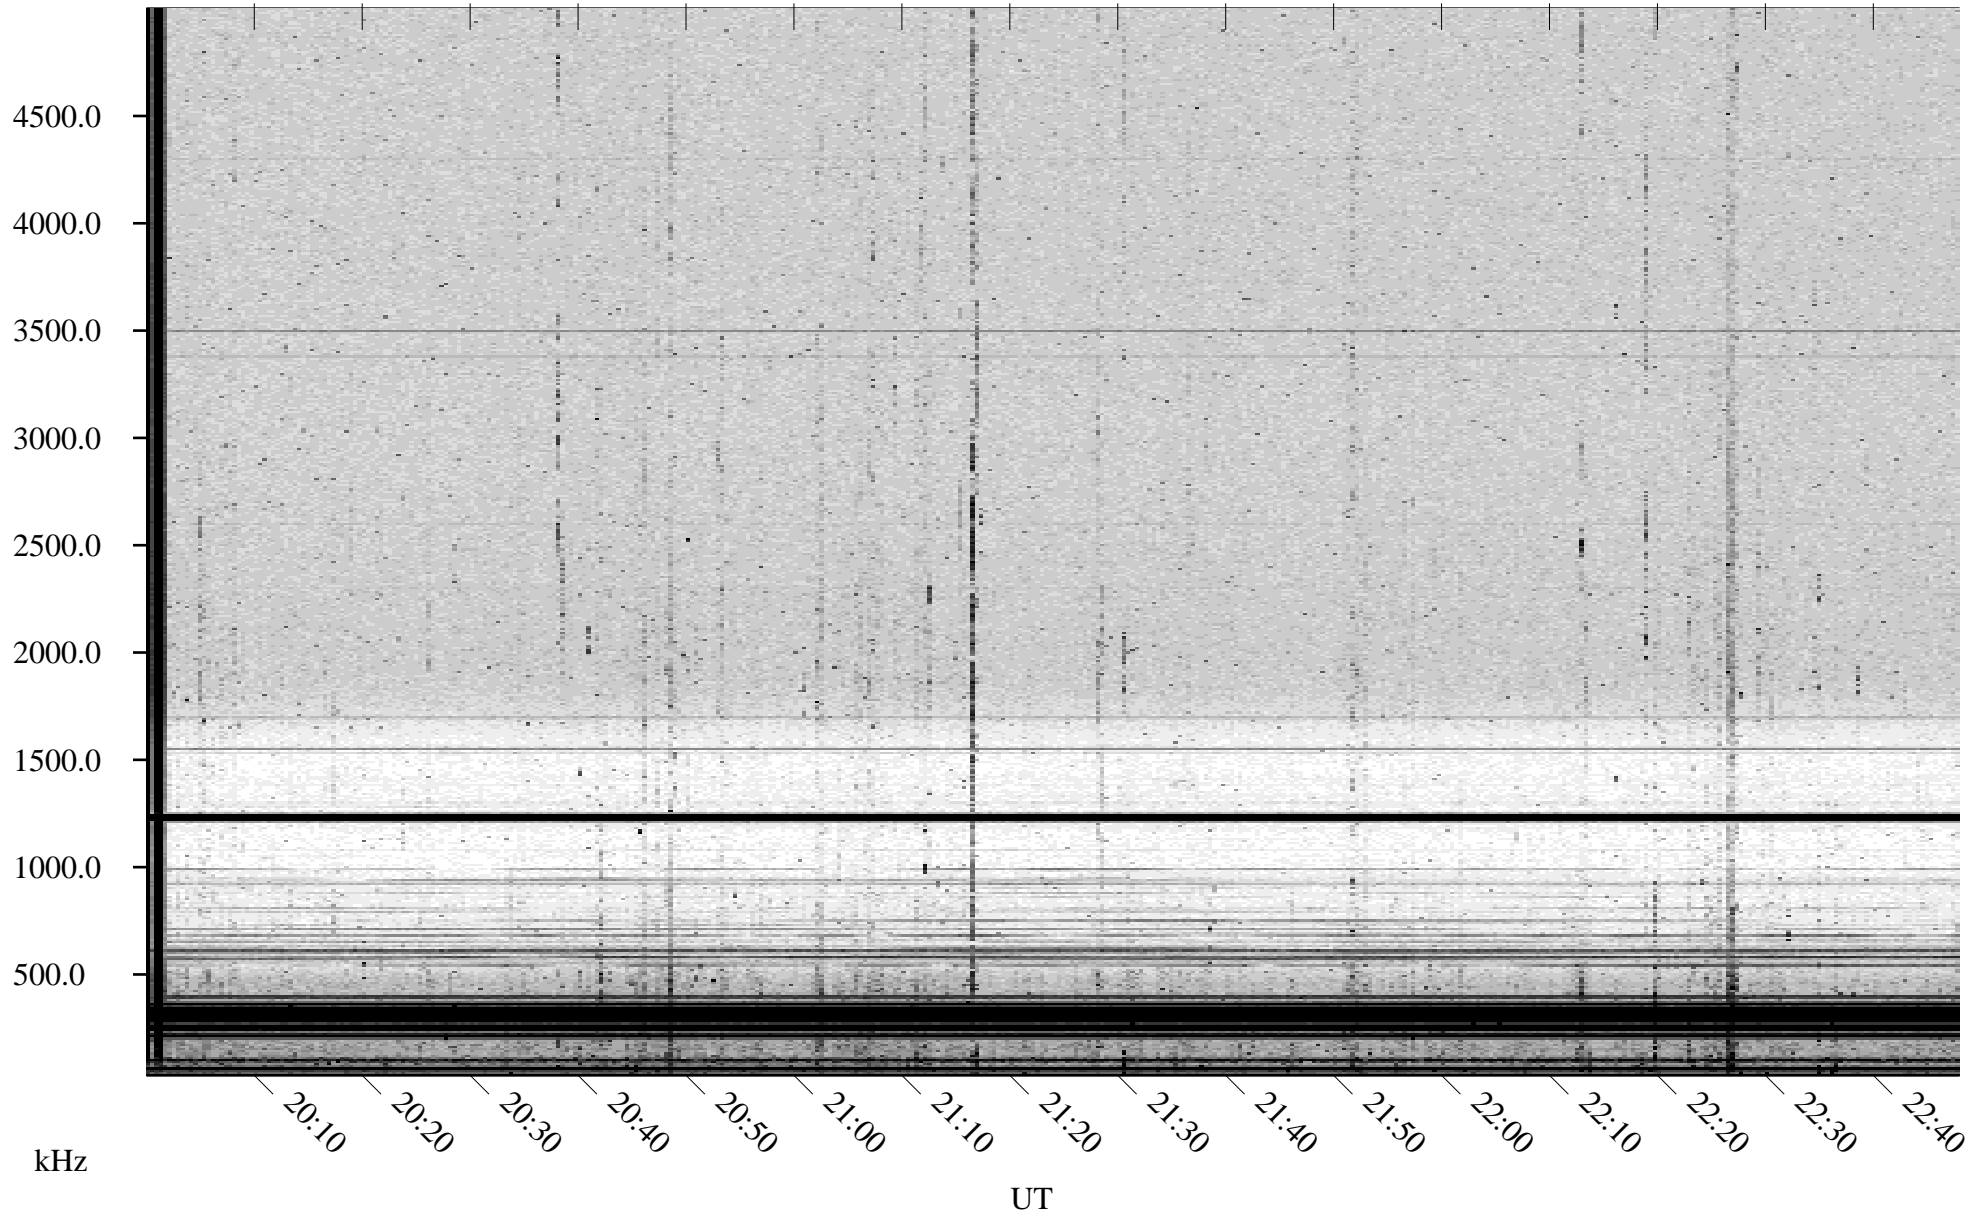

04/29/2002 Churchill, Manitoba

Linear Scale Black = 161 White = 15

ch02119l.r01m max_12

Page 1

04/29/2002 Churchill, Manitoba

Linear Scale Black = 161 White = 15

ch02119l.r01m max_12

Page 2

04/30/2002 Churchill, Manitoba

Linear Scale Black = 161 White = 15

ch02119l.r01m max_12

Page 3

04/30/2002 Churchill, Manitoba

Linear Scale Black = 161 White = 15

ch02119l.r01m max_12

Page 4

04/30/2002 Churchill, Manitoba

Linear Scale Black = 161 White = 15

ch02119l.r01m max_12

04/30/2002 Churchill, Manitoba

Linear Scale Black = 161 White = 15

ch02119l.r01m max_12

Page 6

04/30/2002 Churchill, Manitoba

Linear Scale Black = 161 White = 15

ch02119l.r01m max_12

Page 7

04/30/2002 Churchill, Manitoba

Linear Scale Black = 161 White = 15

ch02119l.r01m max_12

Page 8