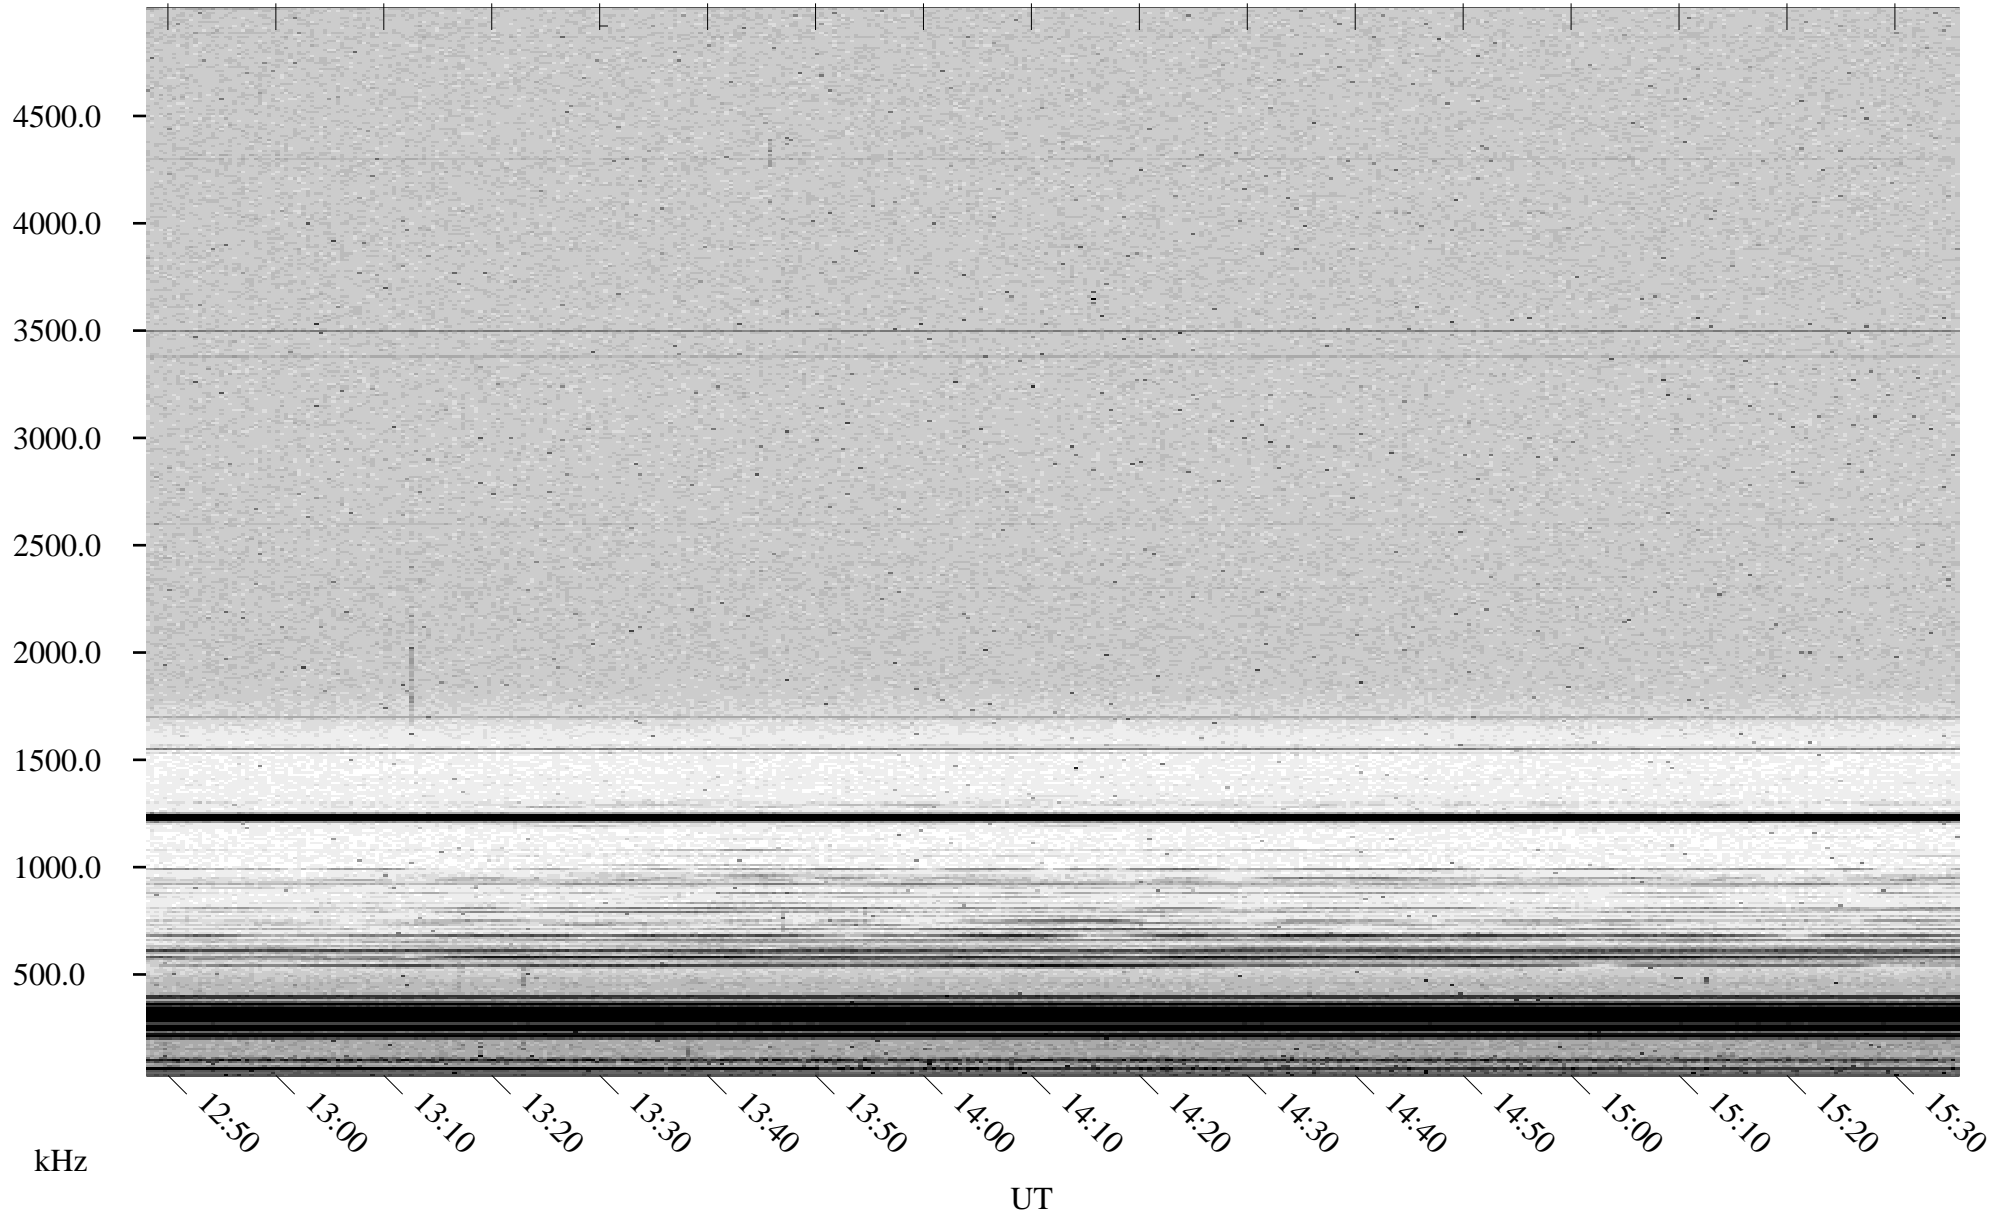

04/29/2002 Churchill, Manitoba

Linear Scale Black = 161 White = 15

ch02119l.r01m max_12

Page 1

04/29/2002 Churchill, Manitoba

Linear Scale Black = 161 White = 15

ch02119l.r01m max_12

Page 2

04/30/2002 Churchill, Manitoba

Linear Scale Black = 161 White = 15

ch02119l.r01m max_12

Page 3

04/30/2002 Churchill, Manitoba

Linear Scale Black = 161 White = 15

ch02119l.r01m max_12

Page 4

04/30/2002 Churchill, Manitoba

Linear Scale Black = 161 White = 15

ch02119l.r01m max_12

04/30/2002 Churchill, Manitoba

Linear Scale Black = 161 White = 15

ch02119l.r01m max_12

Page 6

04/30/2002 Churchill, Manitoba

Linear Scale Black = 161 White = 15

ch02119l.r01m max_12

Page 7

04/30/2002 Churchill, Manitoba

Linear Scale Black = 161 White = 15

ch02119l.r01m max_12

Page 8