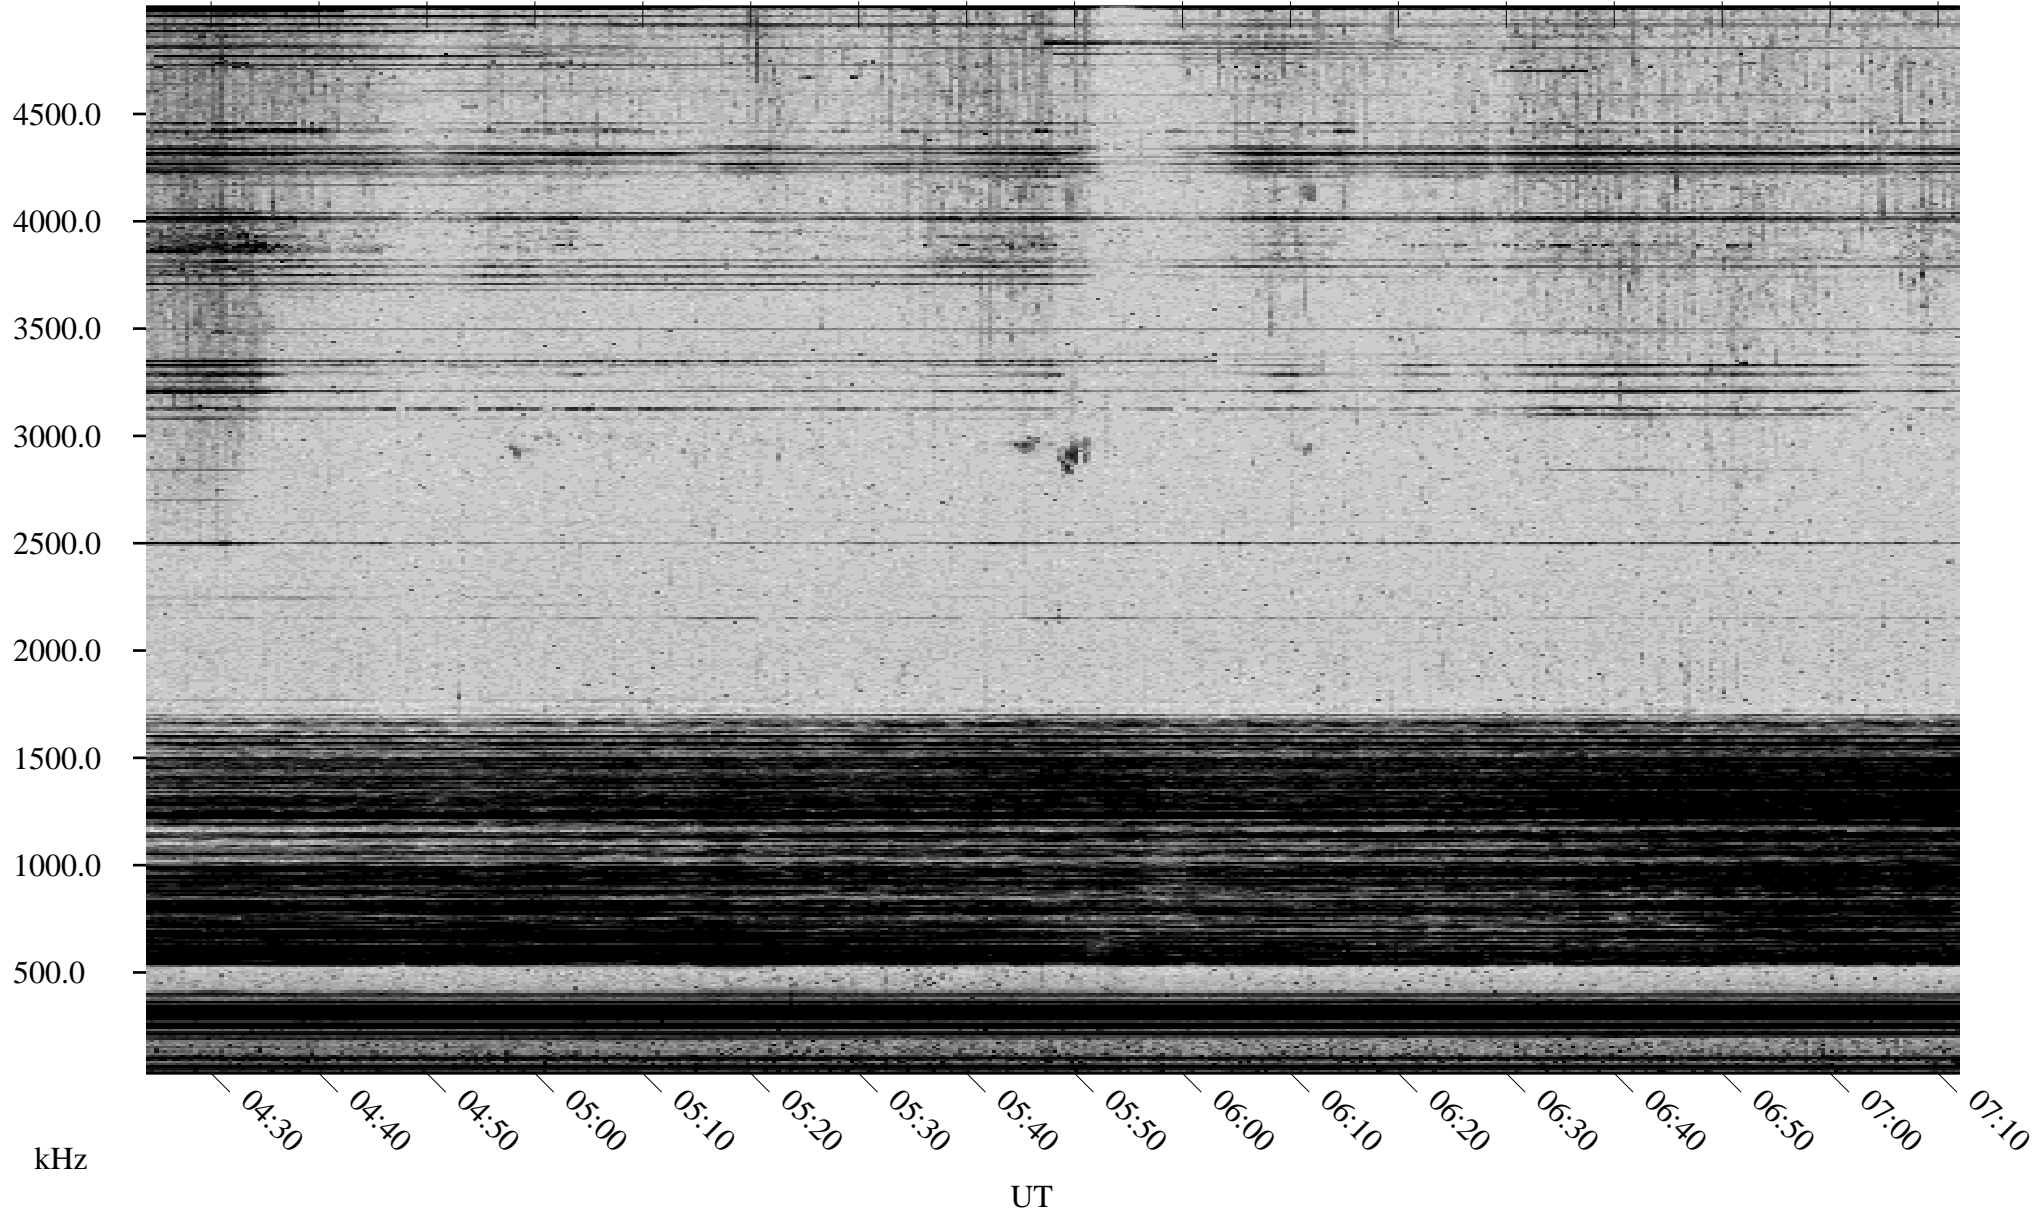

04/29/2002 Churchill, Manitoba

Linear Scale Black = 161 White = 15

ch02119l.r01m max_12

Page 1

04/29/2002 Churchill, Manitoba

Linear Scale Black = 161 White = 15

ch02119l.r01m max_12

Page 2

04/30/2002 Churchill, Manitoba

Linear Scale Black = 161 White = 15

ch02119l.r01m max_12

Page 3

04/30/2002 Churchill, Manitoba

Linear Scale Black = 161 White = 15

ch02119l.r01m max_12

Page 4

04/30/2002 Churchill, Manitoba

Linear Scale Black = 161 White = 15

ch02119l.r01m max_12

04/30/2002 Churchill, Manitoba

Linear Scale Black = 161 White = 15

ch02119l.r01m max_12

Page 6

04/30/2002 Churchill, Manitoba

Linear Scale Black = 161 White = 15

ch02119l.r01m max_12

Page 7

04/30/2002 Churchill, Manitoba

Linear Scale Black = 161 White = 15

ch02119l.r01m max_12

Page 8