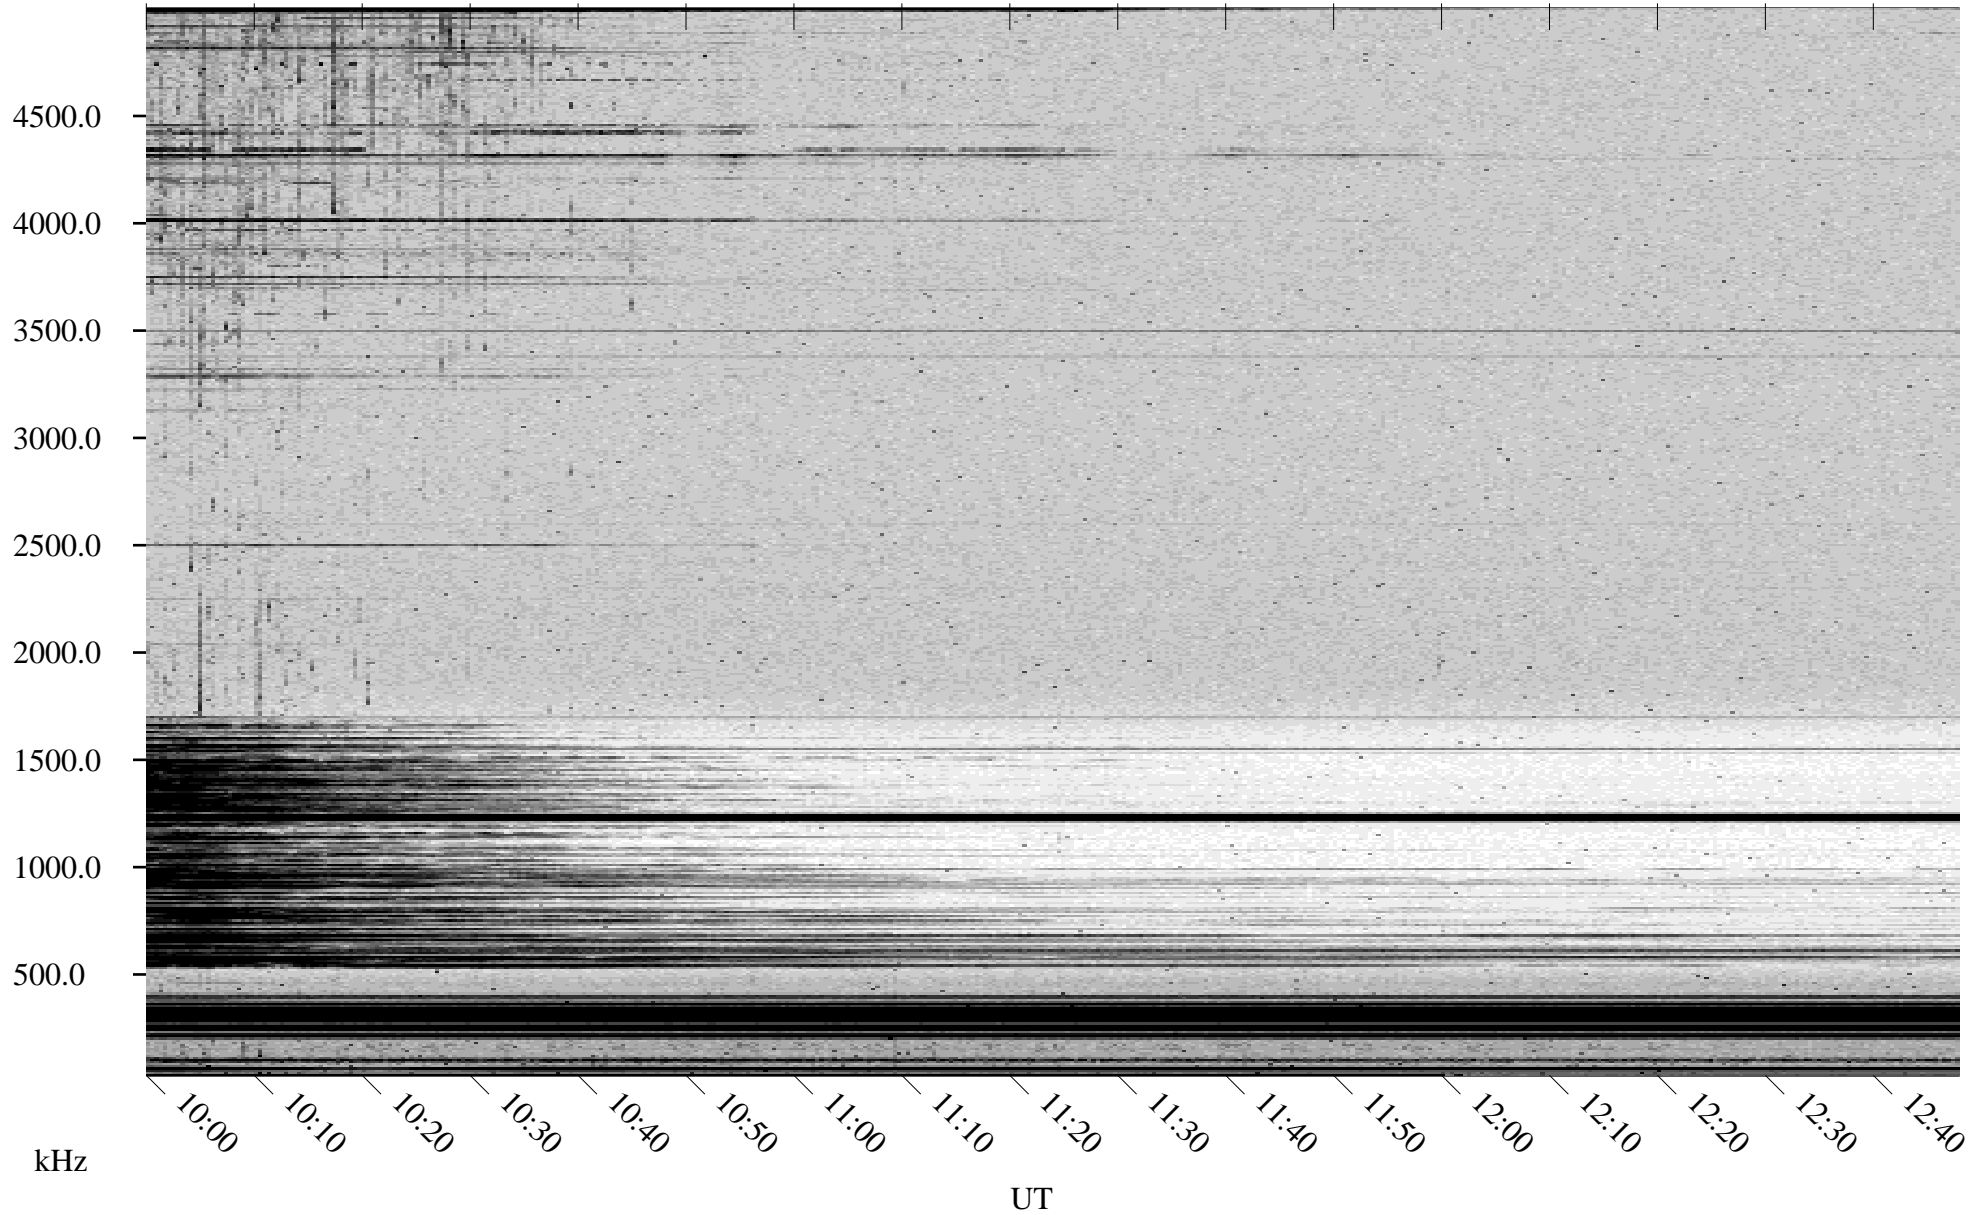

04/29/2002 Churchill, Manitoba

Linear Scale Black = 161 White = 15

ch02119l.r01m max_12

Page 1

04/29/2002 Churchill, Manitoba

Linear Scale Black = 161 White = 15

ch02119l.r01m max_12

Page 2

04/30/2002 Churchill, Manitoba

Linear Scale Black = 161 White = 15

ch02119l.r01m max_12

Page 3

04/30/2002 Churchill, Manitoba

Linear Scale Black = 161 White = 15

ch02119l.r01m max_12

Page 4

04/30/2002 Churchill, Manitoba

Linear Scale Black = 161 White = 15

ch02119l.r01m max_12

04/30/2002 Churchill, Manitoba

Linear Scale Black = 161 White = 15

ch02119l.r01m max_12

Page 6

04/30/2002 Churchill, Manitoba

Linear Scale Black = 161 White = 15

ch02119l.r01m max_12

Page 7

04/30/2002 Churchill, Manitoba

Linear Scale Black = 161 White = 15

ch02119l.r01m max_12

Page 8