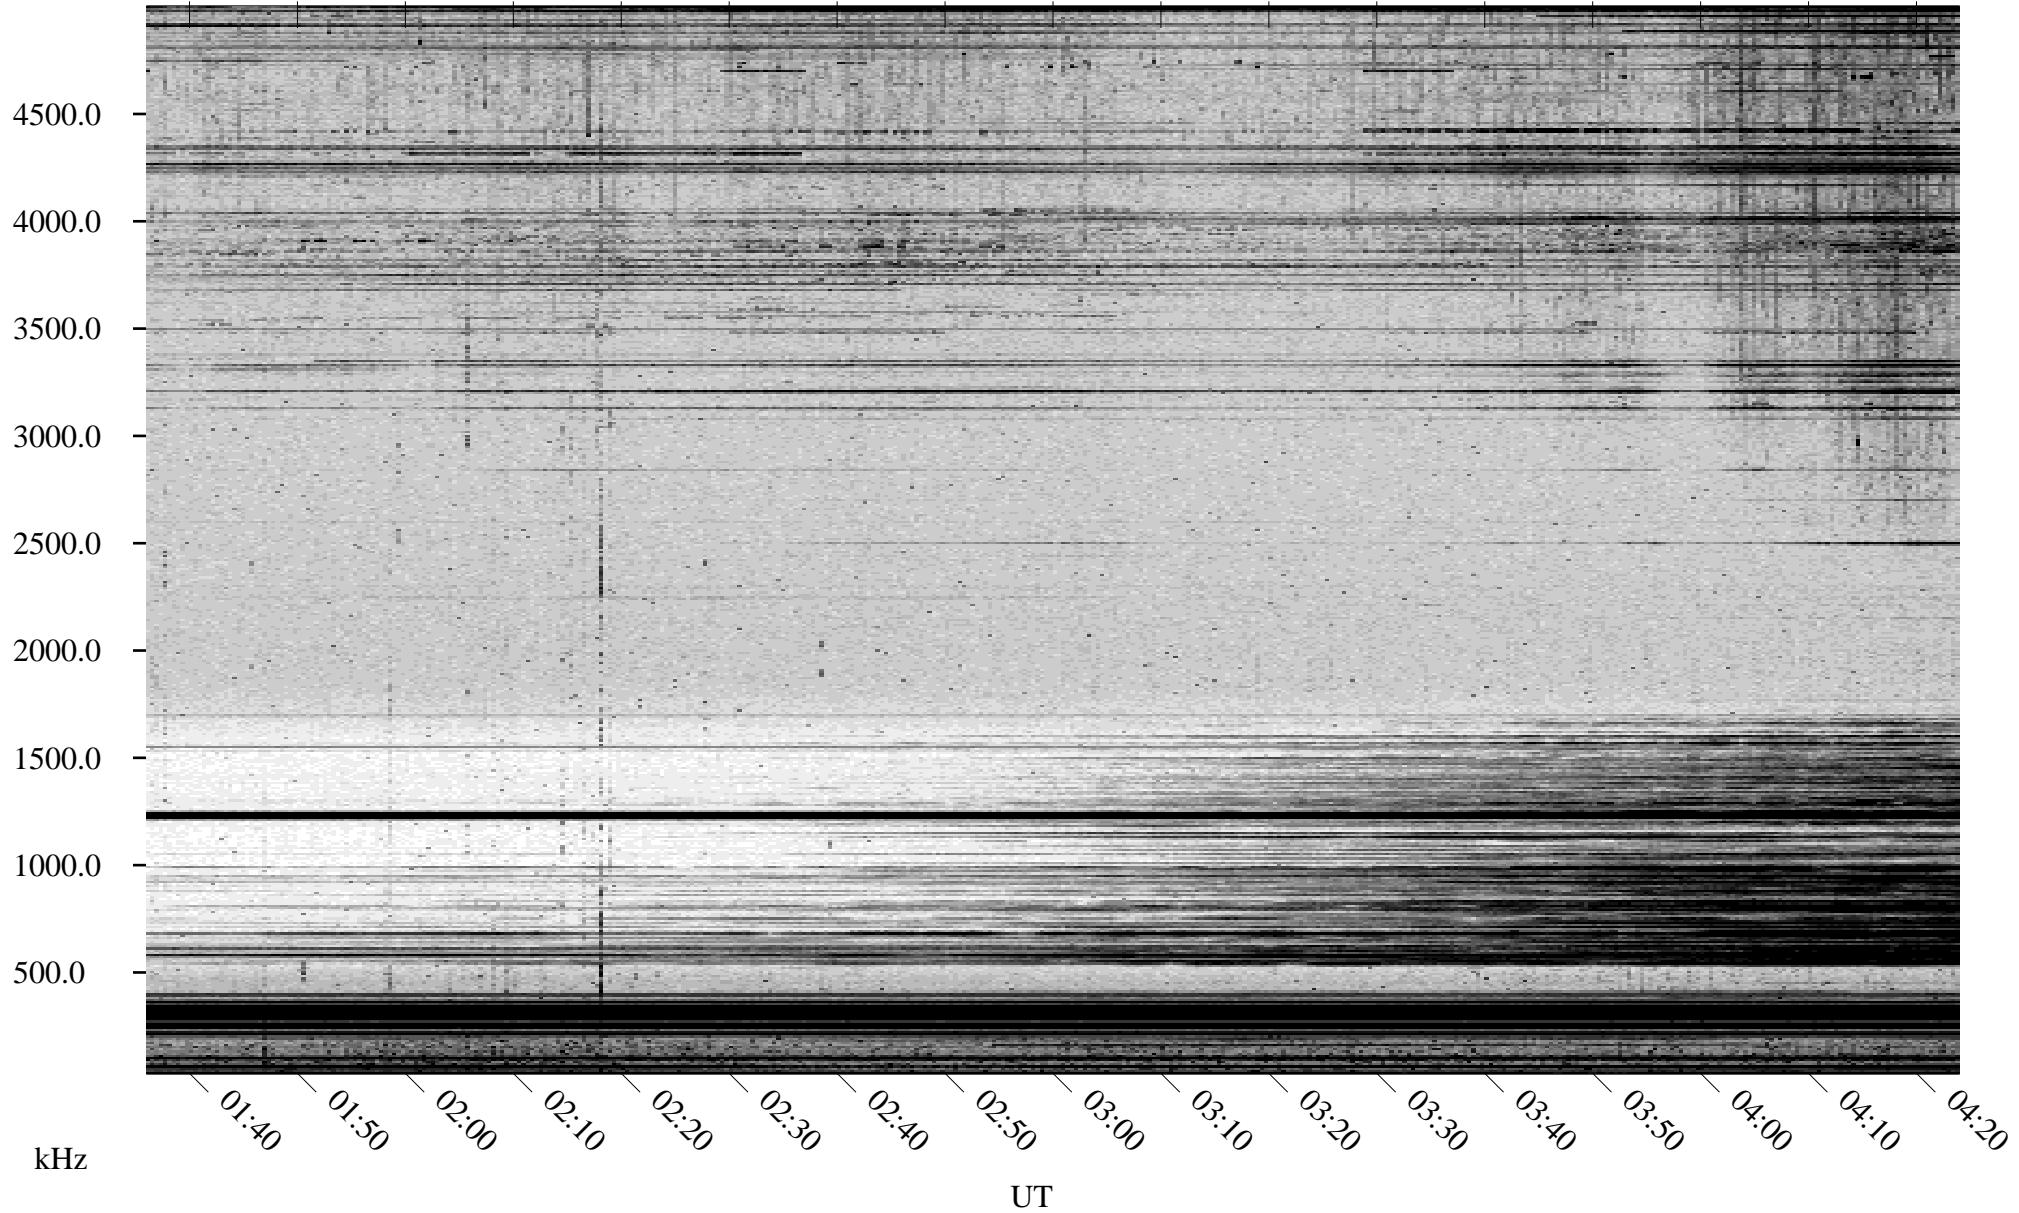

04/29/2002 Churchill, Manitoba

Linear Scale Black = 161 White = 15

ch02119l.r01m max_12

Page 1

04/29/2002 Churchill, Manitoba

Linear Scale Black = 161 White = 15

ch02119l.r01m max_12

Page 2

04/30/2002 Churchill, Manitoba

Linear Scale Black = 161 White = 15

ch02119l.r01m max_12

Page 3

04/30/2002 Churchill, Manitoba

Linear Scale Black = 161 White = 15

ch02119l.r01m max_12

Page 4

04/30/2002 Churchill, Manitoba

Linear Scale Black = 161 White = 15

ch02119l.r01m max_12

04/30/2002 Churchill, Manitoba

Linear Scale Black = 161 White = 15

ch02119l.r01m max_12

Page 6

04/30/2002 Churchill, Manitoba

Linear Scale Black = 161 White = 15

ch02119l.r01m max_12

Page 7

04/30/2002 Churchill, Manitoba

Linear Scale Black = 161 White = 15

ch02119l.r01m max_12

Page 8