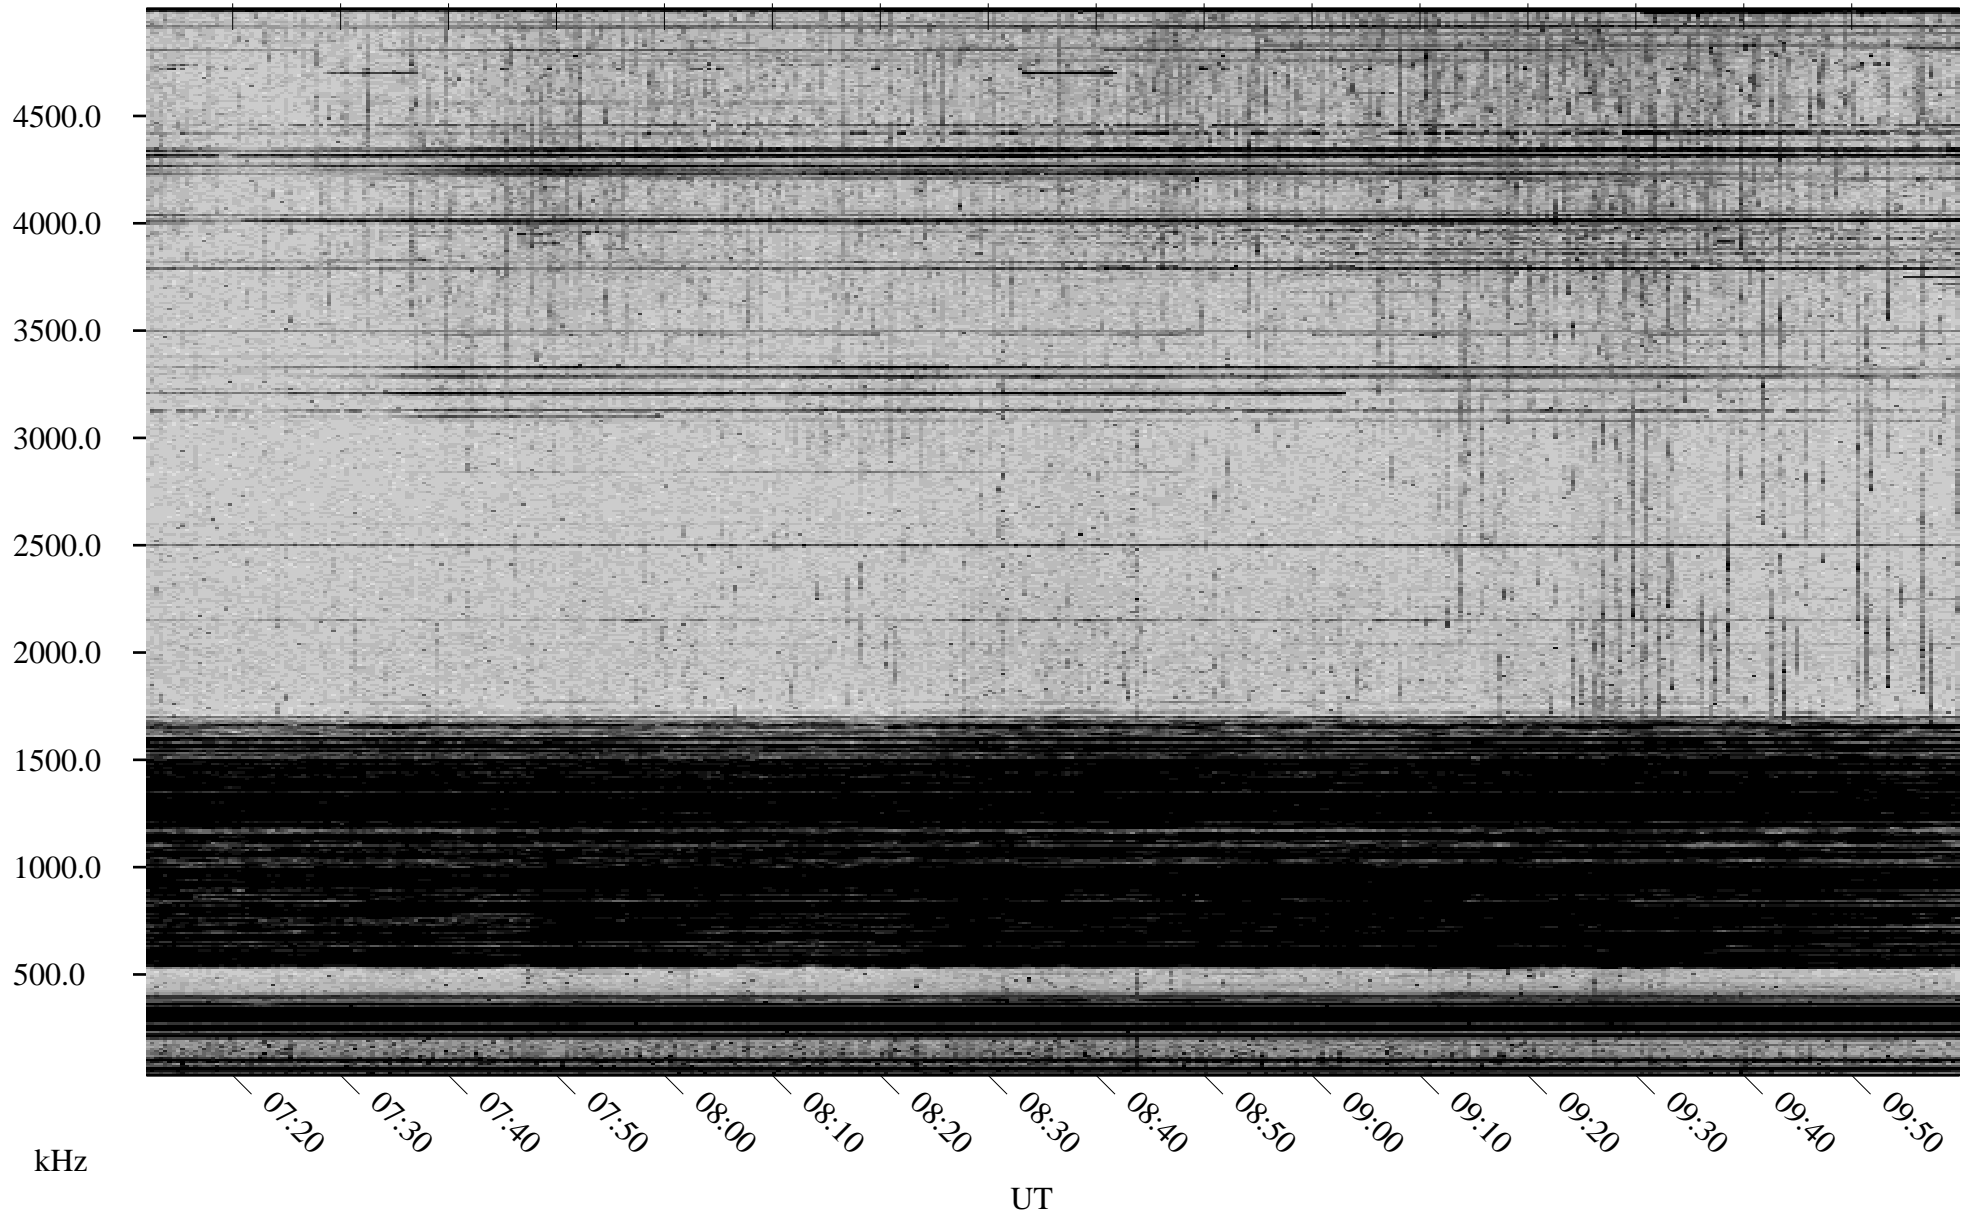

04/29/2002 Churchill, Manitoba

Linear Scale Black = 161 White = 15

ch02119l.r01m max_12

Page 1

04/29/2002 Churchill, Manitoba

Linear Scale Black = 161 White = 15

ch02119l.r01m max_12

Page 2

04/30/2002 Churchill, Manitoba

Linear Scale Black = 161 White = 15

ch02119l.r01m max_12

Page 3

04/30/2002 Churchill, Manitoba

Linear Scale Black = 161 White = 15

ch02119l.r01m max_12

Page 4

04/30/2002 Churchill, Manitoba

Linear Scale Black = 161 White = 15

ch02119l.r01m max_12

04/30/2002 Churchill, Manitoba

Linear Scale Black = 161 White = 15

ch02119l.r01m max_12

Page 6

04/30/2002 Churchill, Manitoba

Linear Scale Black = 161 White = 15

ch02119l.r01m max_12

Page 7

04/30/2002 Churchill, Manitoba

Linear Scale Black = 161 White = 15

ch02119l.r01m max_12

Page 8