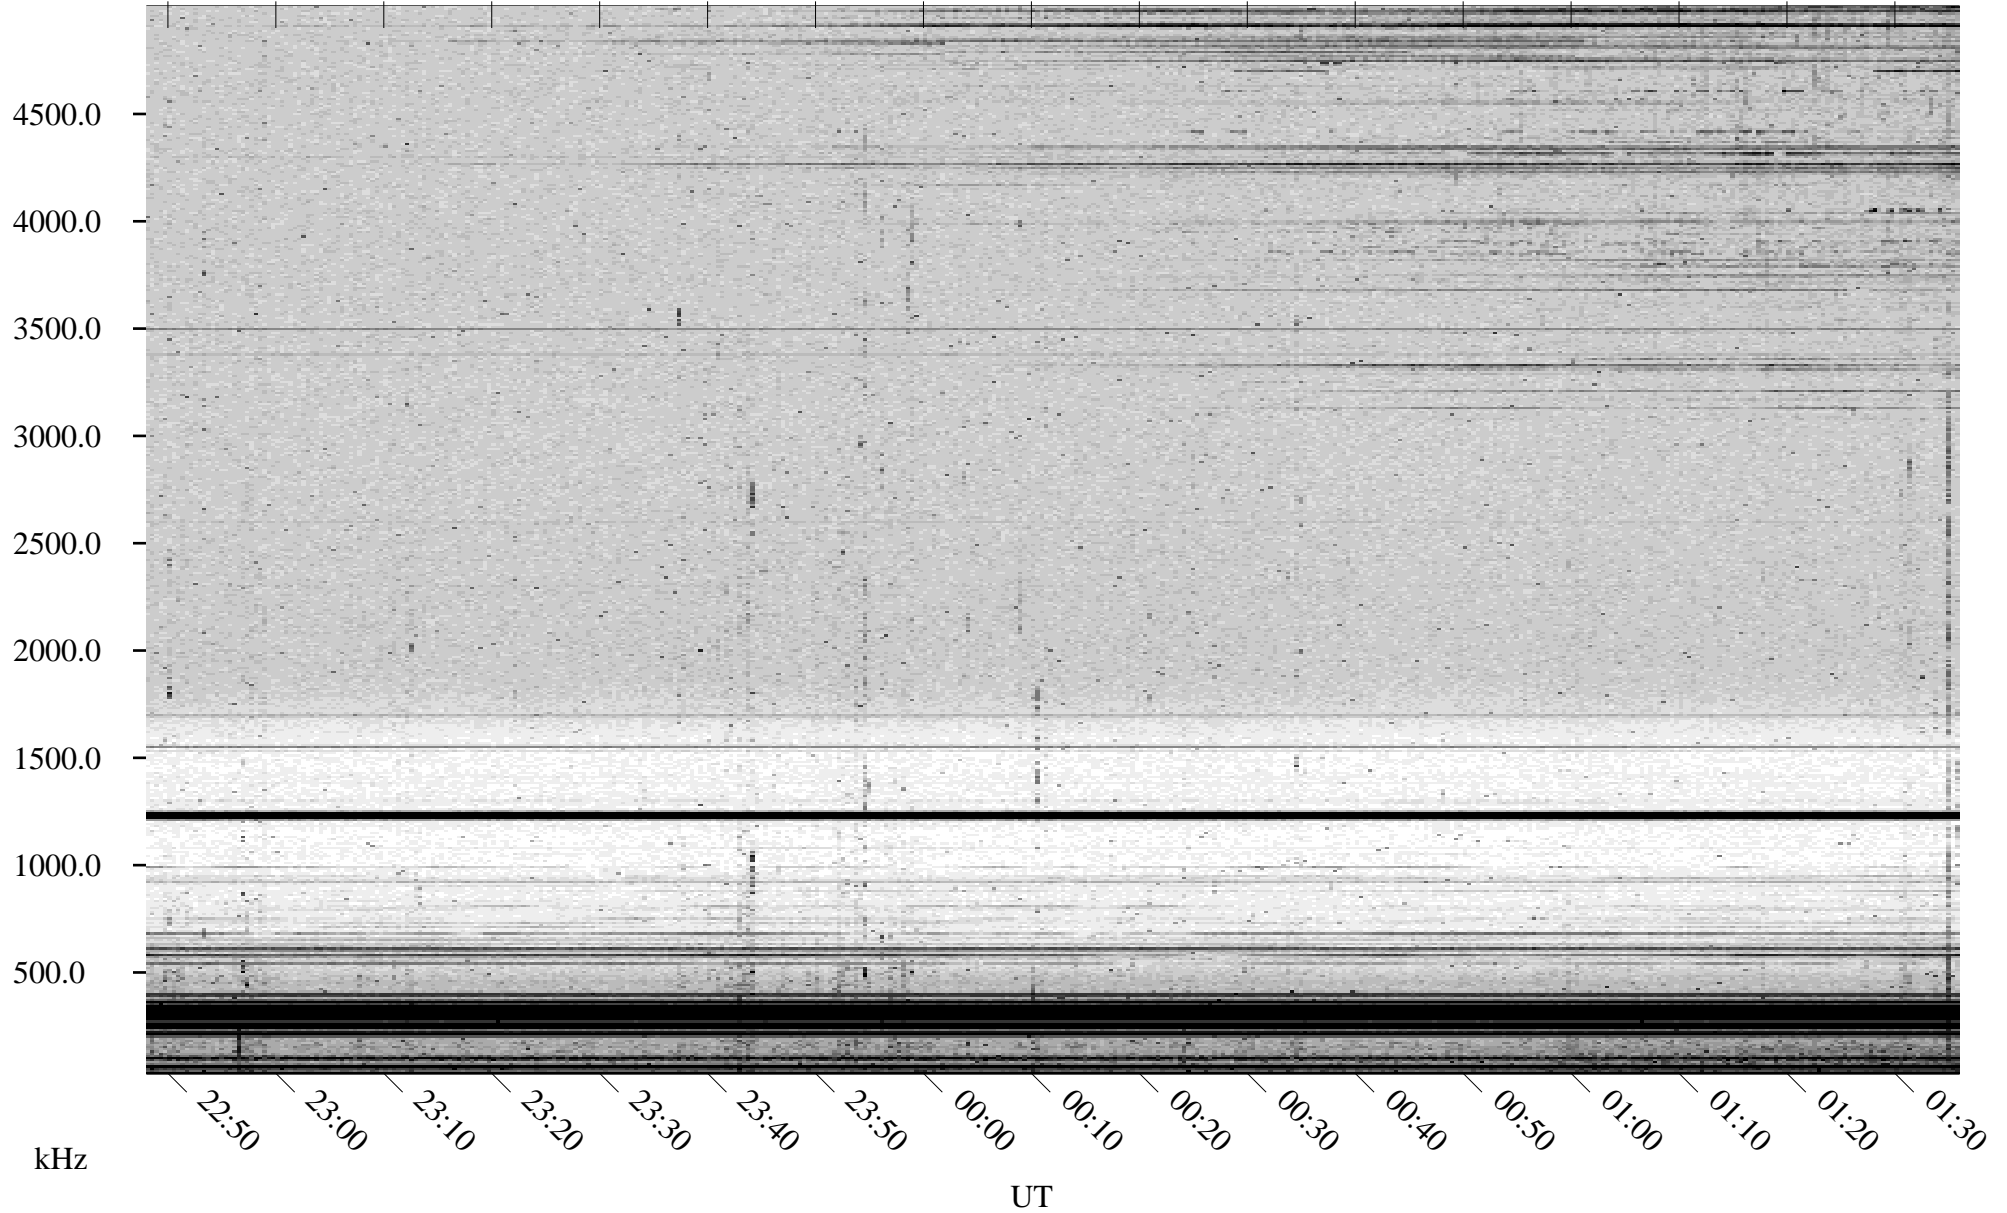

04/29/2002 Churchill, Manitoba

Linear Scale Black = 161 White = 15

ch02119l.r01m max_12

Page 1

04/29/2002 Churchill, Manitoba

Linear Scale Black = 161 White = 15

ch02119l.r01m max_12

Page 2

04/30/2002 Churchill, Manitoba

Linear Scale Black = 161 White = 15

ch02119l.r01m max_12

Page 3

04/30/2002 Churchill, Manitoba

Linear Scale Black = 161 White = 15

ch02119l.r01m max_12

Page 4

04/30/2002 Churchill, Manitoba

Linear Scale Black = 161 White = 15

ch02119l.r01m max_12

04/30/2002 Churchill, Manitoba

Linear Scale Black = 161 White = 15

ch02119l.r01m max_12

Page 6

04/30/2002 Churchill, Manitoba

Linear Scale Black = 161 White = 15

ch02119l.r01m max_12

Page 7

04/30/2002 Churchill, Manitoba

Linear Scale Black = 161 White = 15

ch02119l.r01m max_12

Page 8