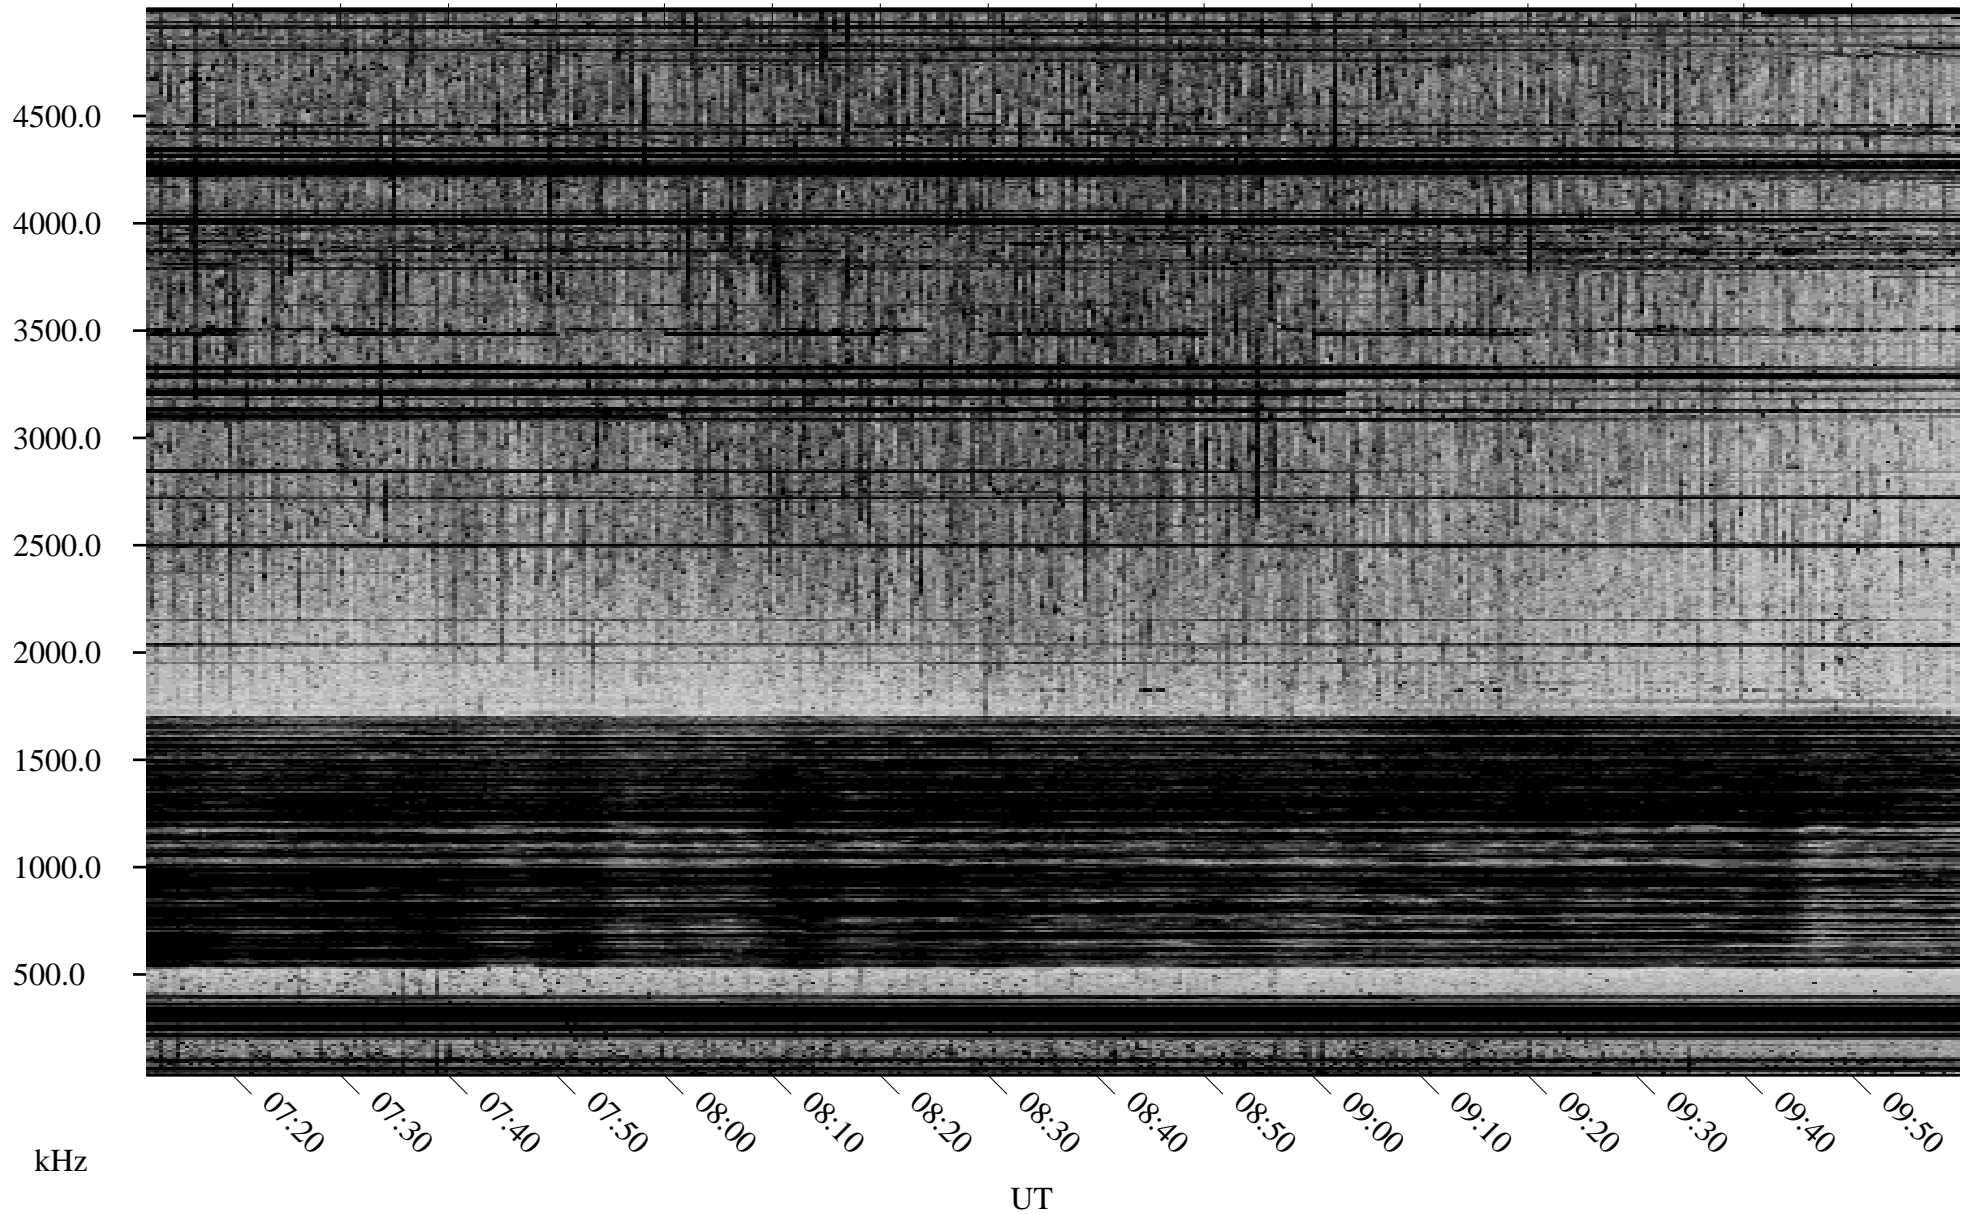

05/01/2002 Churchill, Manitoba

Linear Scale Black = 161 White = 15

ch021211.r00m max_12

Page 1

05/01/2002 Churchill, Manitoba

Linear Scale Black = 161 White = 15

ch021211.r00m max_12

Page 2

05/02/2002 Churchill, Manitoba

Linear Scale Black = 161 White = 15

ch021211.r00m max_12

Page 3

05/02/2002 Churchill, Manitoba

Linear Scale Black = 161 White = 15

ch021211.r00m max_12

Page 4

05/02/2002 Churchill, Manitoba

Linear Scale Black = 161 White = 15

ch021211.r00m max_12

05/02/2002 Churchill, Manitoba

Linear Scale Black = 161 White = 15

ch021211.r00m max_12

Page 6

05/02/2002 Churchill, Manitoba

Linear Scale Black = 161 White = 15

ch021211.r00m max_12

Page 7

05/02/2002 Churchill, Manitoba

Linear Scale Black = 161 White = 15

ch021211.r00m max_12

Page 8