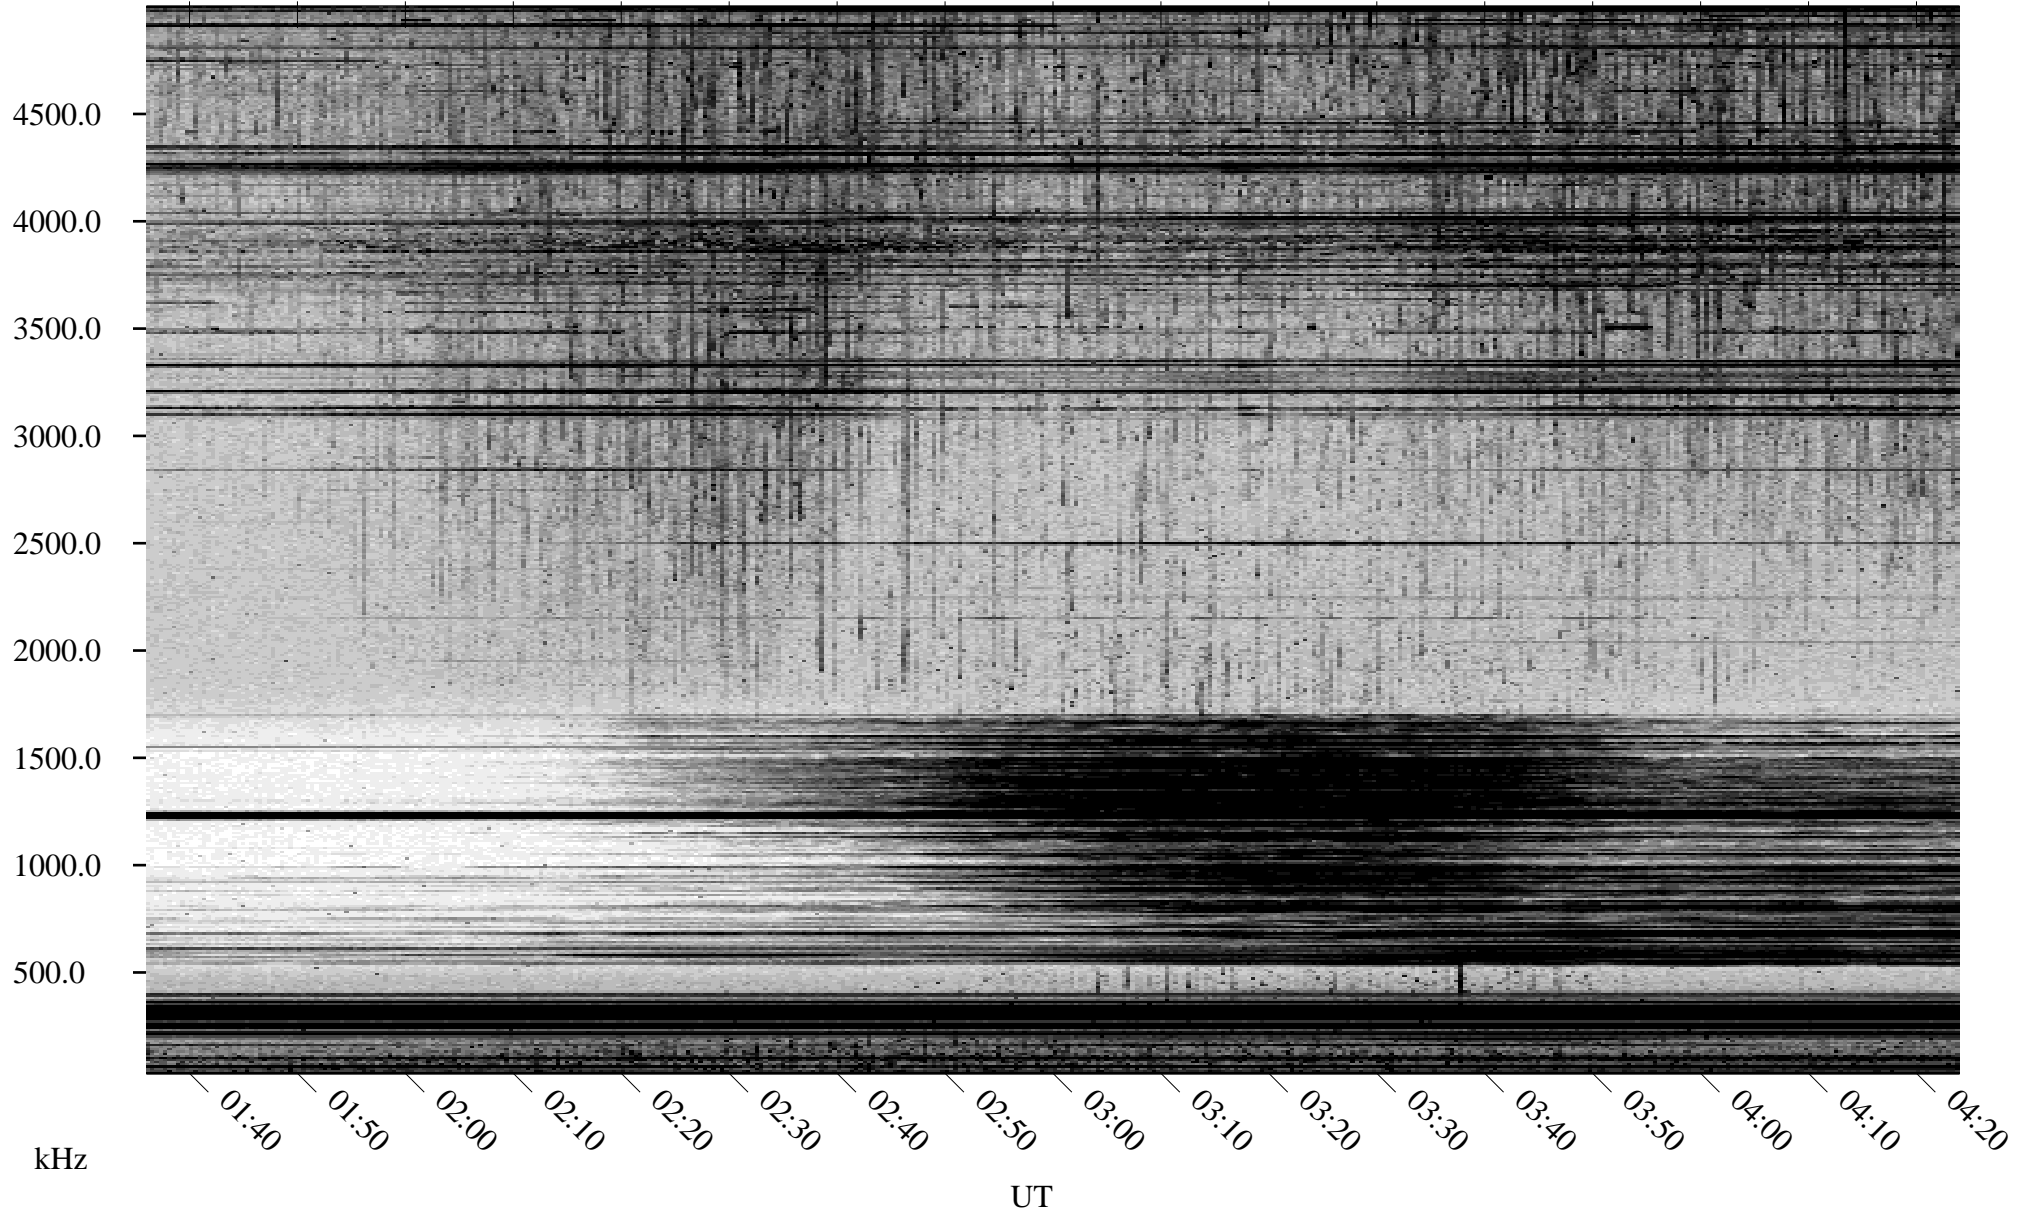

05/01/2002 Churchill, Manitoba

Linear Scale Black = 161 White = 15

ch021211.r00m max_12

Page 1

05/01/2002 Churchill, Manitoba

Linear Scale Black = 161 White = 15

ch021211.r00m max_12

Page 2

05/02/2002 Churchill, Manitoba

Linear Scale Black = 161 White = 15

ch021211.r00m max_12

Page 3

05/02/2002 Churchill, Manitoba

Linear Scale Black = 161 White = 15

ch021211.r00m max_12

Page 4

05/02/2002 Churchill, Manitoba

Linear Scale Black = 161 White = 15

ch021211.r00m max_12

05/02/2002 Churchill, Manitoba

Linear Scale Black = 161 White = 15

ch021211.r00m max_12

Page 6

05/02/2002 Churchill, Manitoba

Linear Scale Black = 161 White = 15

ch021211.r00m max_12

Page 7

05/02/2002 Churchill, Manitoba

Linear Scale Black = 161 White = 15

ch021211.r00m max_12

Page 8