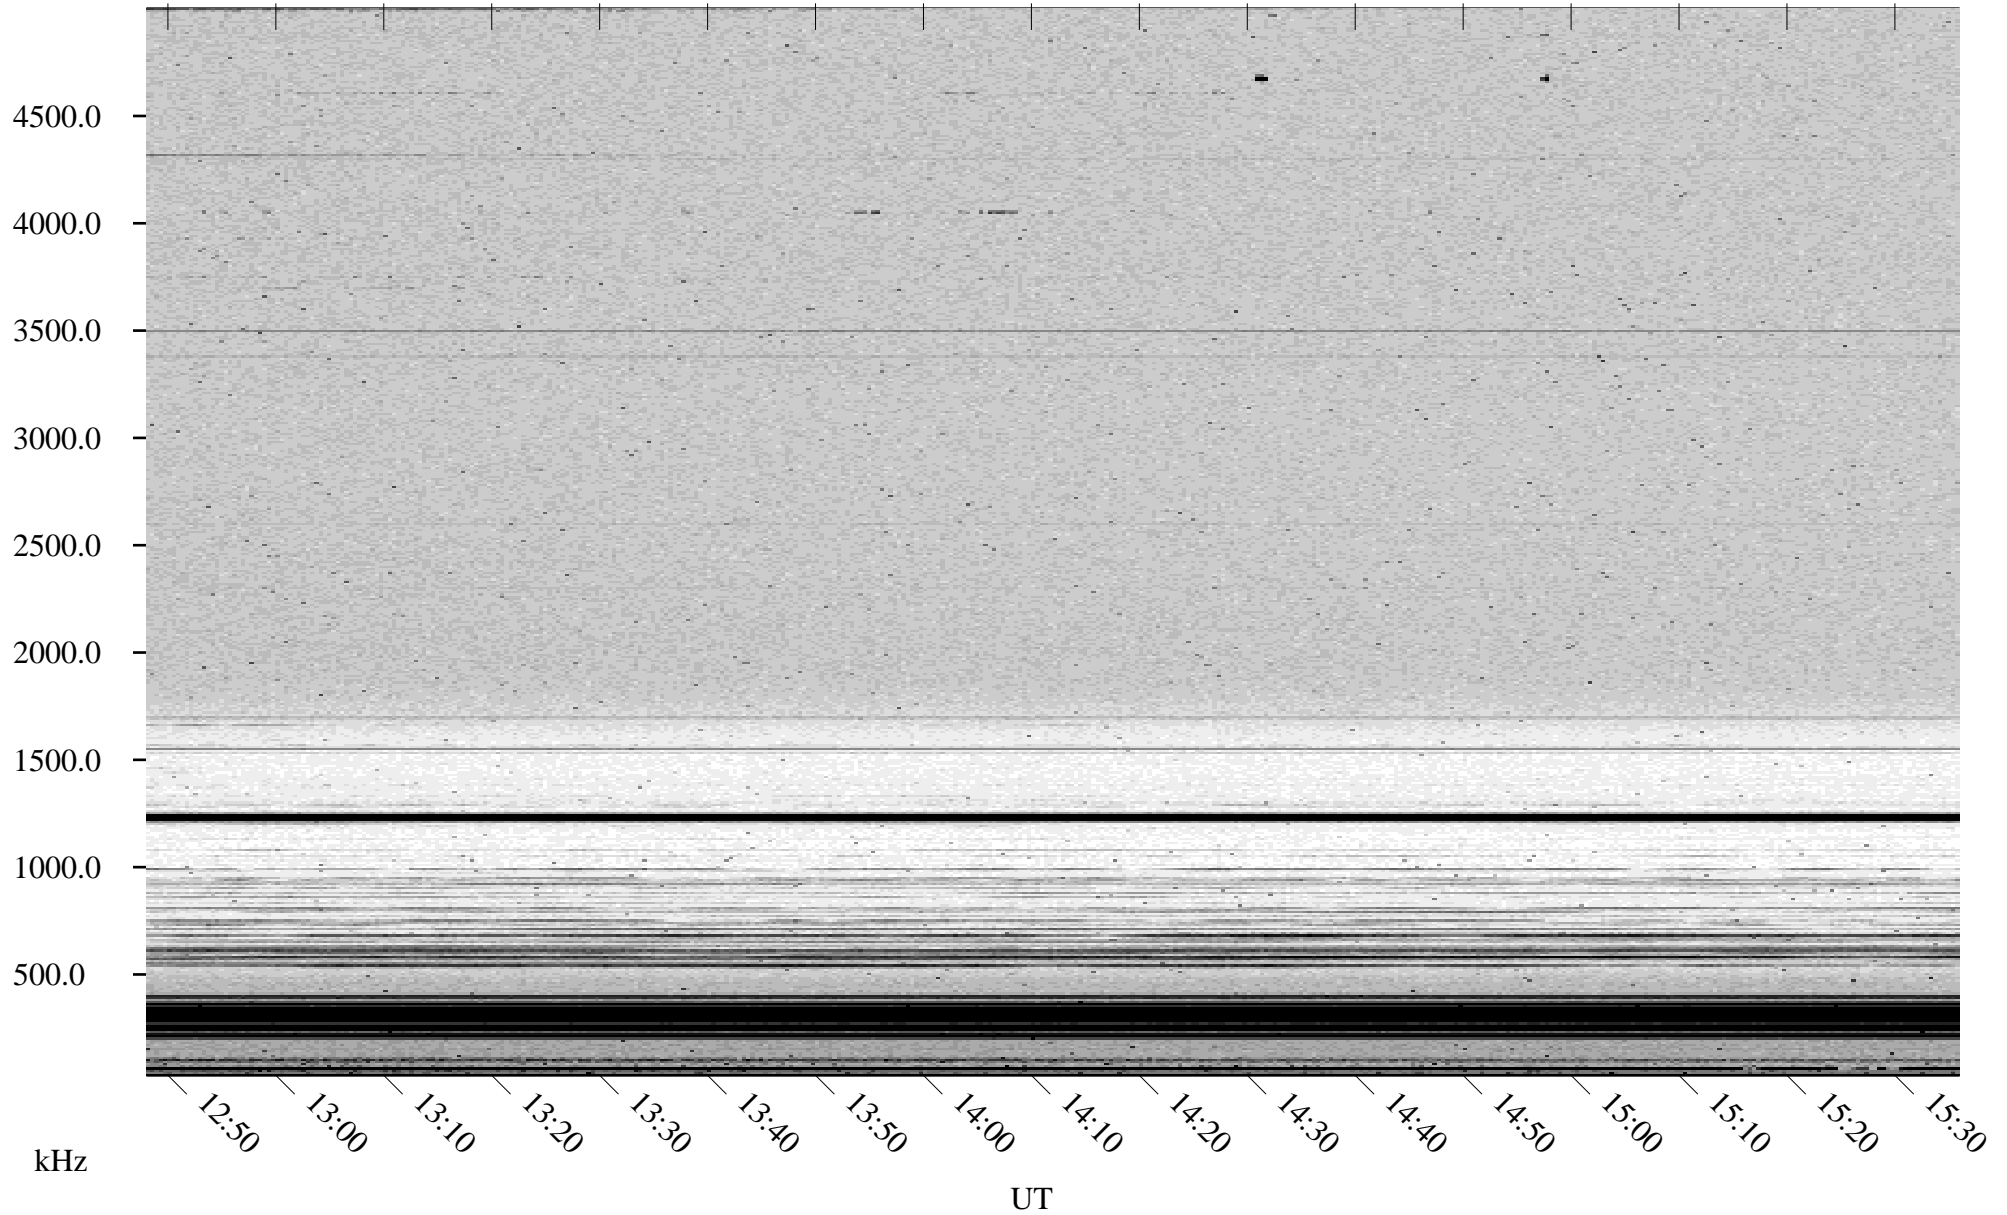

05/02/2002 Churchill, Manitoba

Linear Scale Black = 161 White = 15

ch021221.r00m max_12

Page 1

05/02/2002 Churchill, Manitoba

Linear Scale Black = 161 White = 15

ch02122l.r00m max_12

Page 2

05/03/2002 Churchill, Manitoba

Linear Scale Black = 161 White = 15

ch02122l.r00m max_12

Page 3

05/03/2002 Churchill, Manitoba

Linear Scale Black = 161 White = 15

ch02122l.r00m max_12

Page 4

05/03/2002 Churchill, Manitoba

Linear Scale Black = 161 White = 15

ch02122l.r00m max_12

Page 5

05/03/2002 Churchill, Manitoba

Linear Scale Black = 161 White = 15

ch02122l.r00m max_12

Page 6

05/03/2002 Churchill, Manitoba

Linear Scale Black = 161 White = 15

ch021221.r00m max_12

Page 7

05/03/2002 Churchill, Manitoba

Linear Scale Black = 161 White = 15

ch02122l.r00m max_12