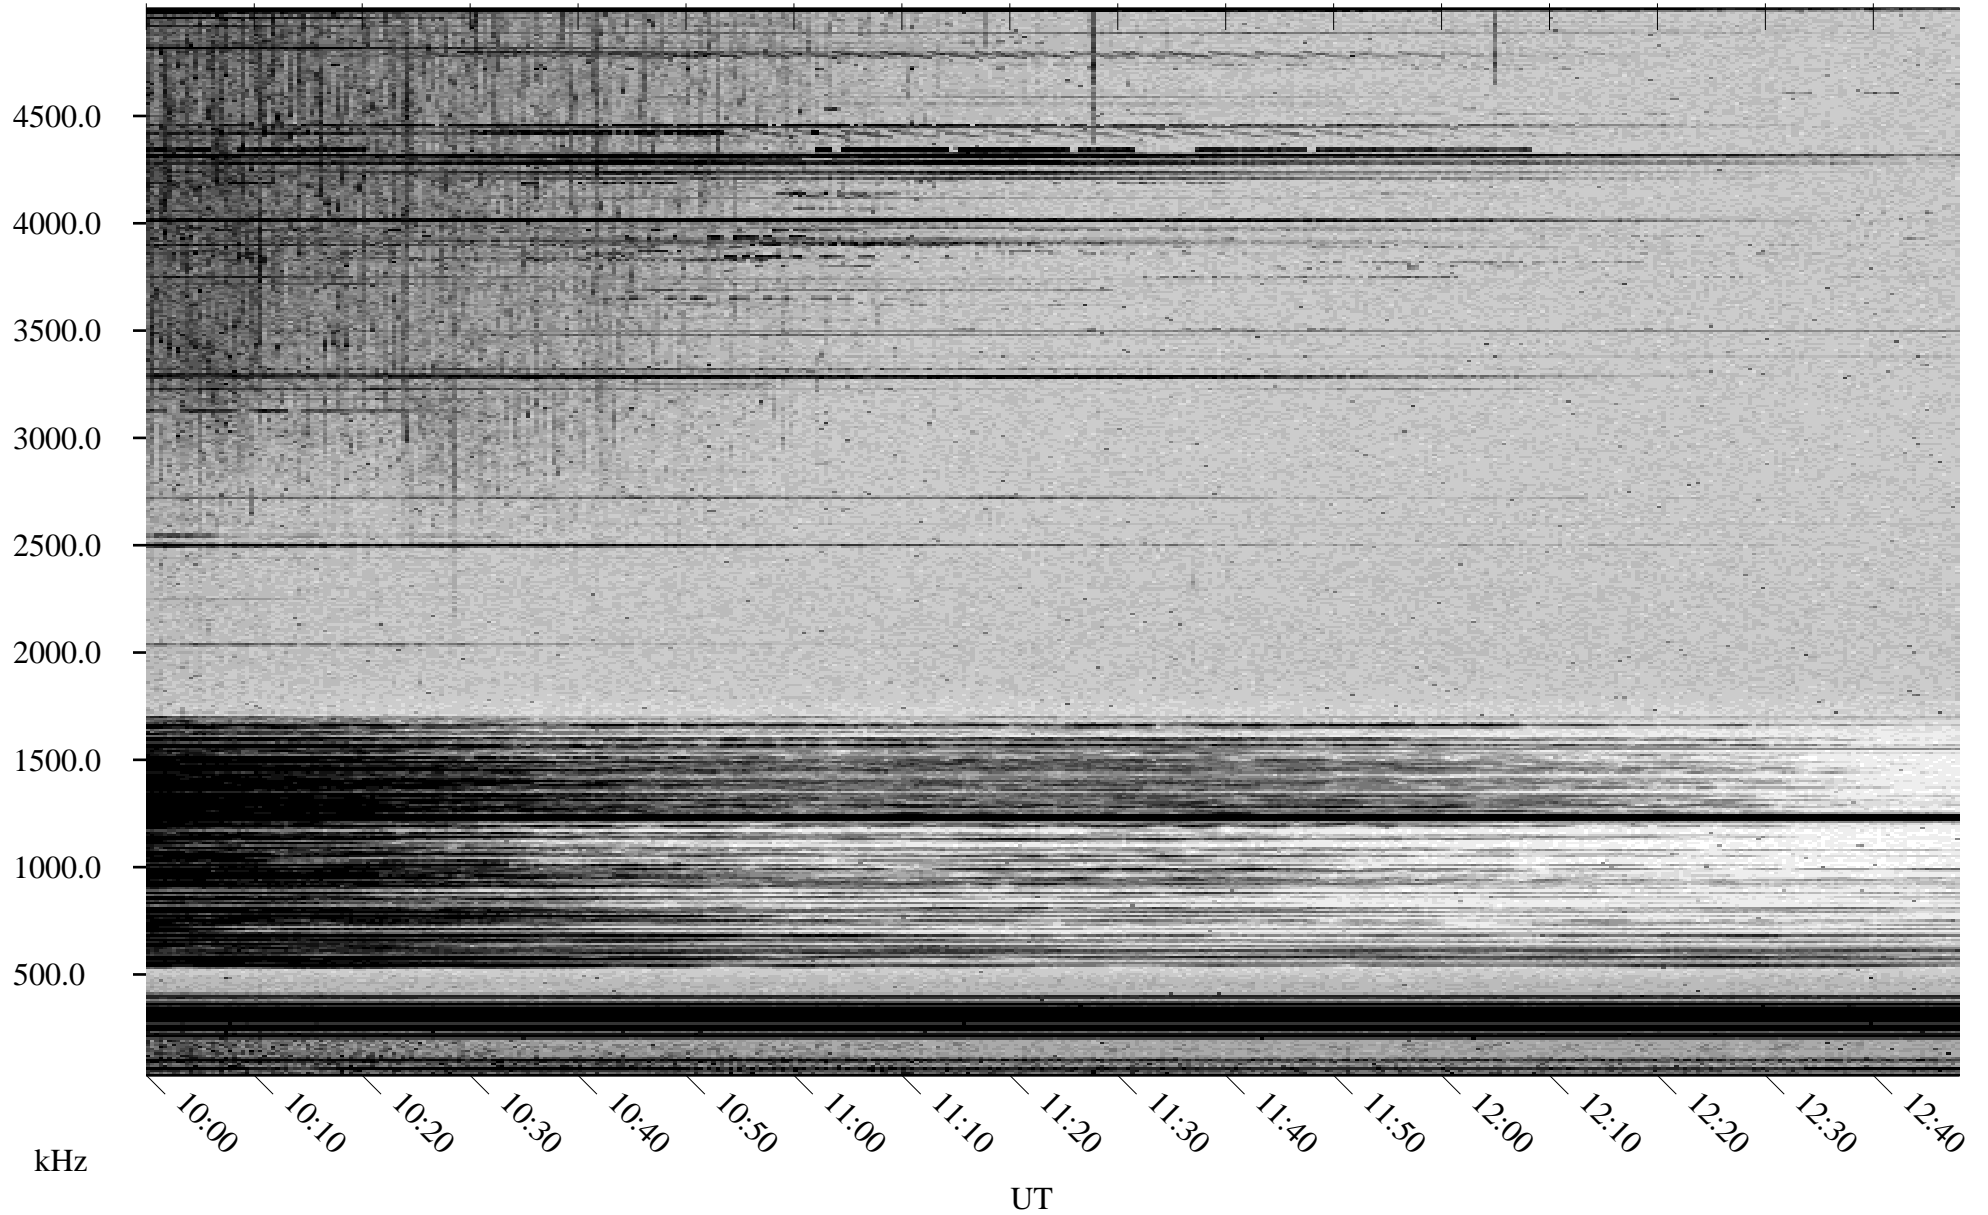

05/02/2002 Churchill, Manitoba

Linear Scale Black = 161 White = 15

ch021221.r00m max_12

Page 1

05/02/2002 Churchill, Manitoba

Linear Scale Black = 161 White = 15

ch02122l.r00m max_12

Page 2

05/03/2002 Churchill, Manitoba

Linear Scale Black = 161 White = 15

ch02122l.r00m max_12

Page 3

05/03/2002 Churchill, Manitoba

Linear Scale Black = 161 White = 15

ch02122l.r00m max_12

Page 4

05/03/2002 Churchill, Manitoba

Linear Scale Black = 161 White = 15

ch02122l.r00m max_12

Page 5

05/03/2002 Churchill, Manitoba

Linear Scale Black = 161 White = 15

ch02122l.r00m max_12

Page 6

05/03/2002 Churchill, Manitoba

Linear Scale Black = 161 White = 15

ch021221.r00m max_12

Page 7

05/03/2002 Churchill, Manitoba

Linear Scale Black = 161 White = 15

ch02122l.r00m max_12