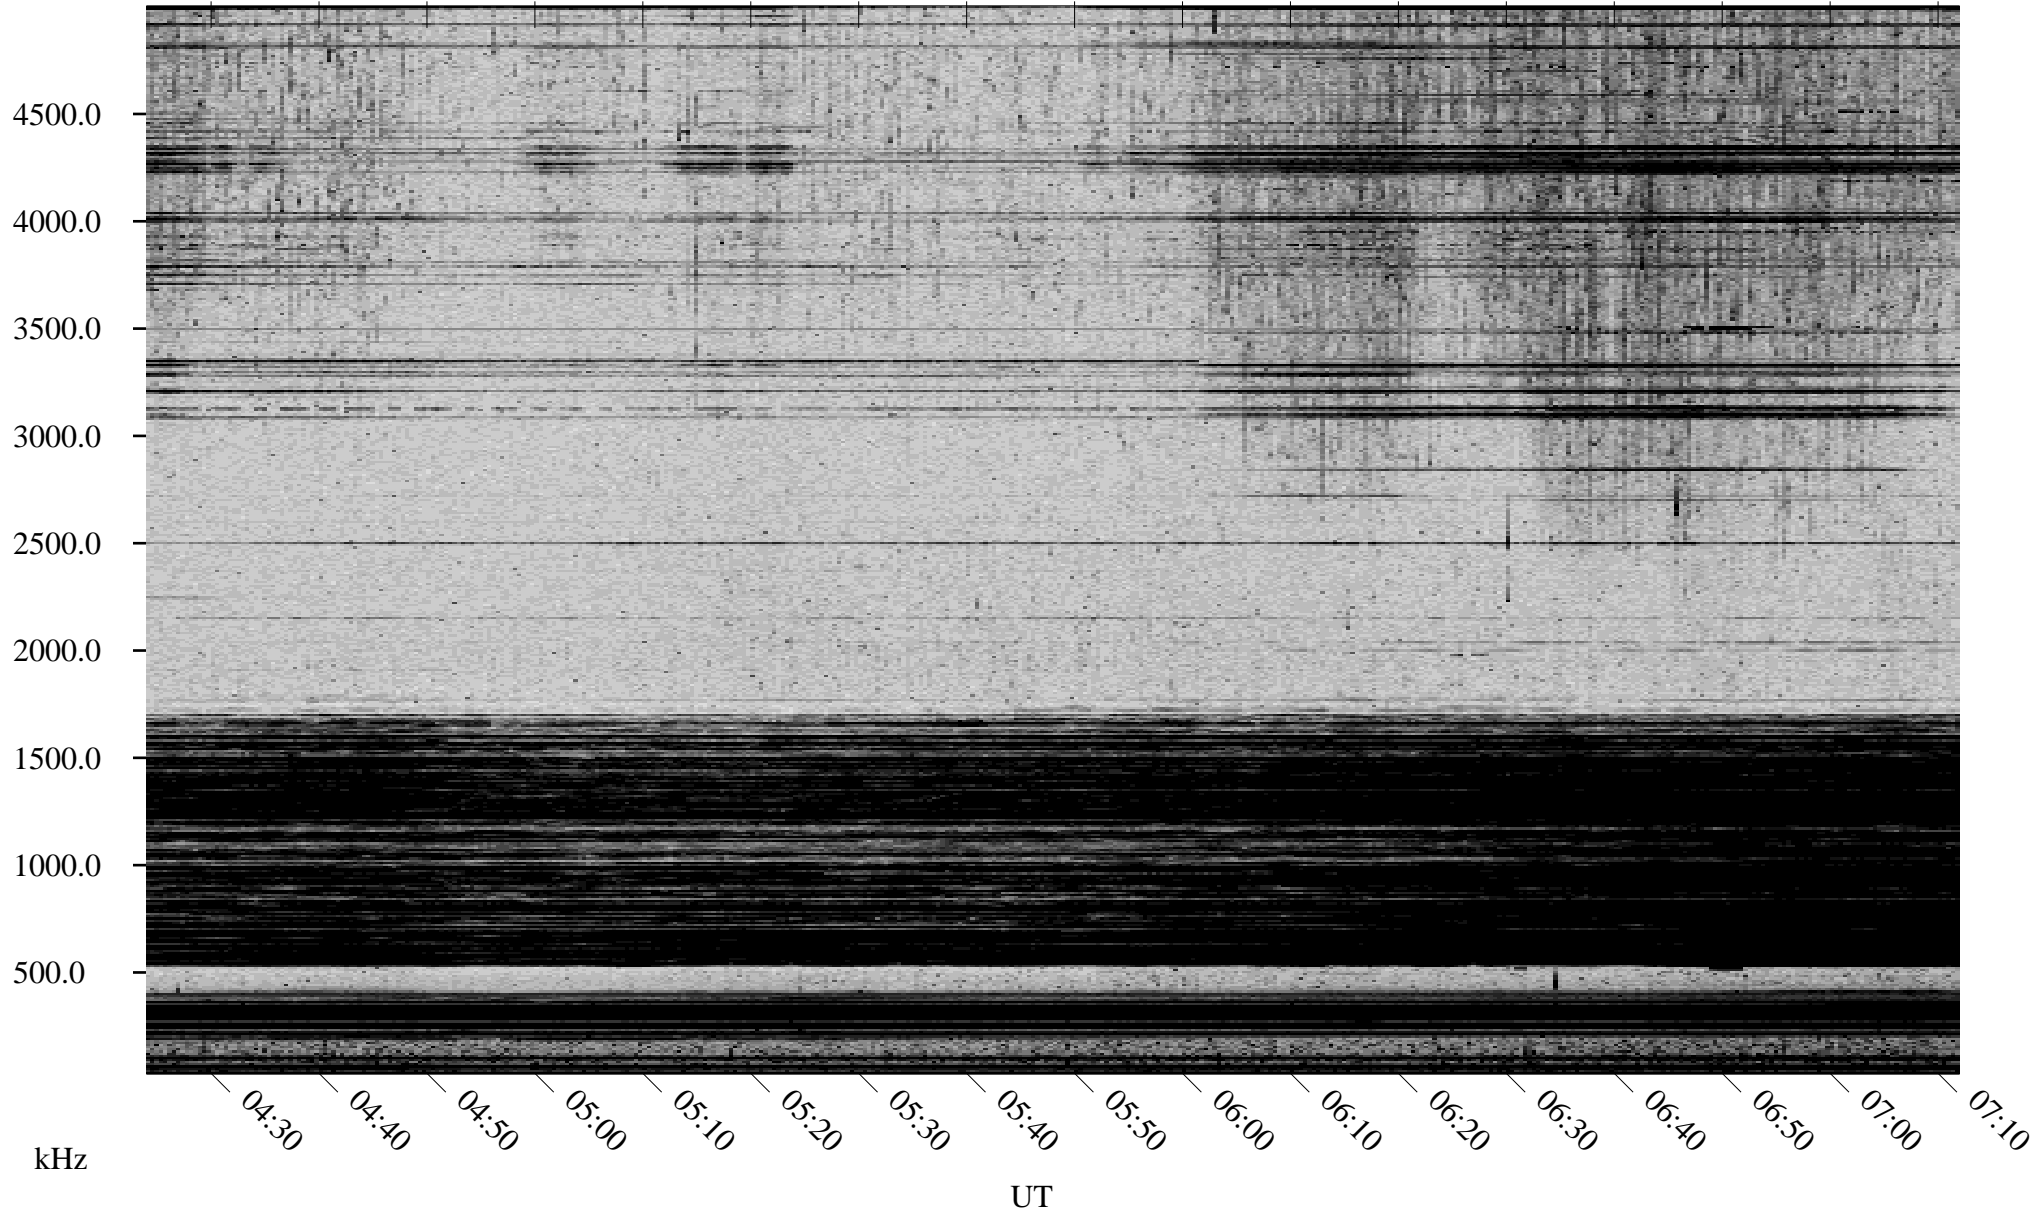

05/02/2002 Churchill, Manitoba

Linear Scale Black = 161 White = 15

ch021221.r00m max_12

Page 1

05/02/2002 Churchill, Manitoba

Linear Scale Black = 161 White = 15

ch02122l.r00m max_12

Page 2

05/03/2002 Churchill, Manitoba

Linear Scale Black = 161 White = 15

ch02122l.r00m max_12

Page 3

05/03/2002 Churchill, Manitoba

Linear Scale Black = 161 White = 15

ch02122l.r00m max_12

Page 4

05/03/2002 Churchill, Manitoba

Linear Scale Black = 161 White = 15

ch02122l.r00m max_12

Page 5

05/03/2002 Churchill, Manitoba

Linear Scale Black = 161 White = 15

ch02122l.r00m max_12

Page 6

05/03/2002 Churchill, Manitoba

Linear Scale Black = 161 White = 15

ch021221.r00m max_12

Page 7

05/03/2002 Churchill, Manitoba

Linear Scale Black = 161 White = 15

ch02122l.r00m max_12