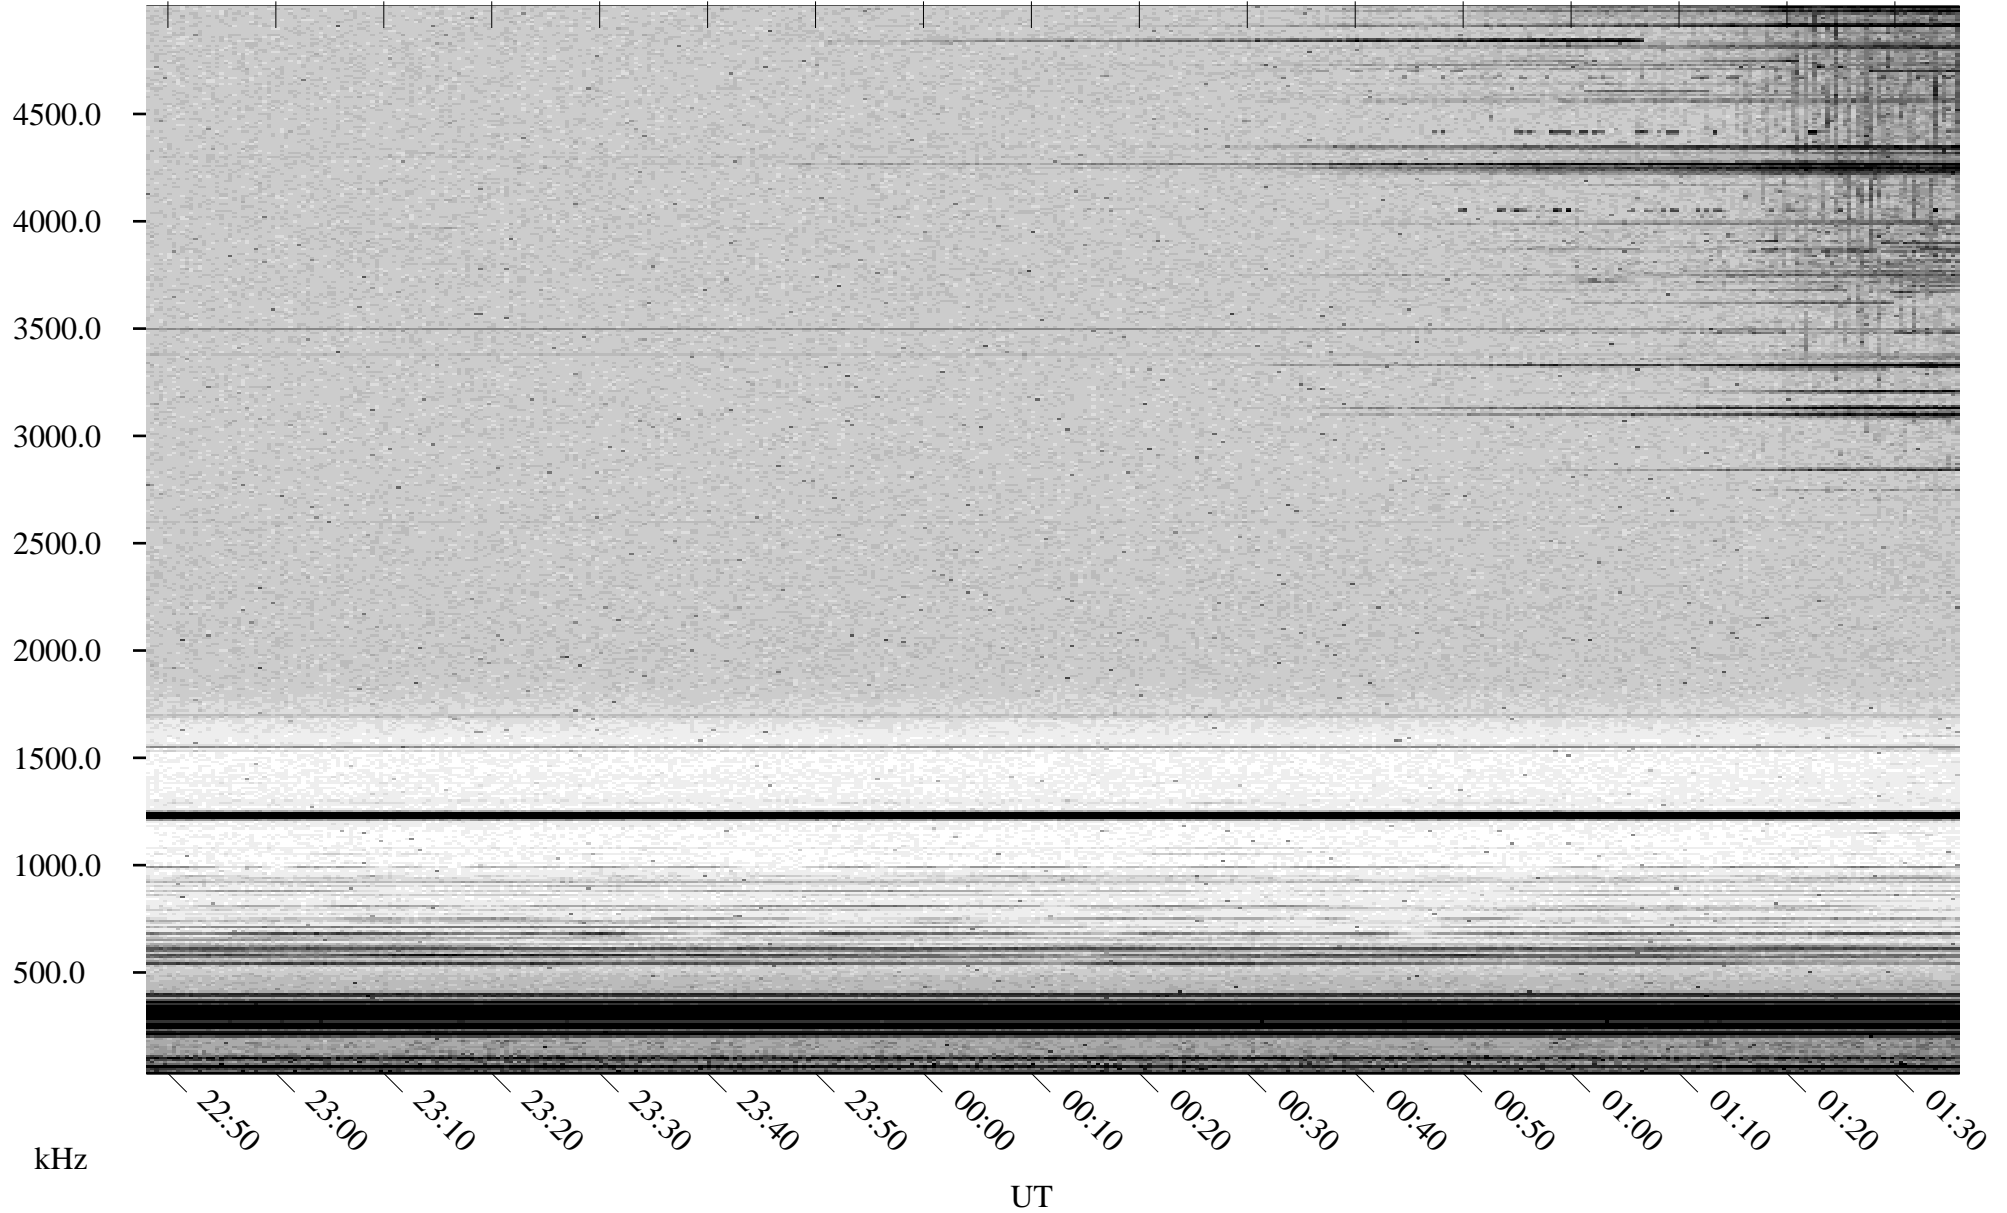

05/02/2002 Churchill, Manitoba

Linear Scale Black = 161 White = 15

ch021221.r00m max_12

Page 1

05/02/2002 Churchill, Manitoba

Linear Scale Black = 161 White = 15

ch02122l.r00m max_12

Page 2

05/03/2002 Churchill, Manitoba

Linear Scale Black = 161 White = 15

ch02122l.r00m max_12

Page 3

05/03/2002 Churchill, Manitoba

Linear Scale Black = 161 White = 15

ch02122l.r00m max_12

Page 4

05/03/2002 Churchill, Manitoba

Linear Scale Black = 161 White = 15

ch02122l.r00m max_12

Page 5

05/03/2002 Churchill, Manitoba

Linear Scale Black = 161 White = 15

ch02122l.r00m max_12

Page 6

05/03/2002 Churchill, Manitoba

Linear Scale Black = 161 White = 15

ch021221.r00m max_12

Page 7

05/03/2002 Churchill, Manitoba

Linear Scale Black = 161 White = 15

ch02122l.r00m max_12