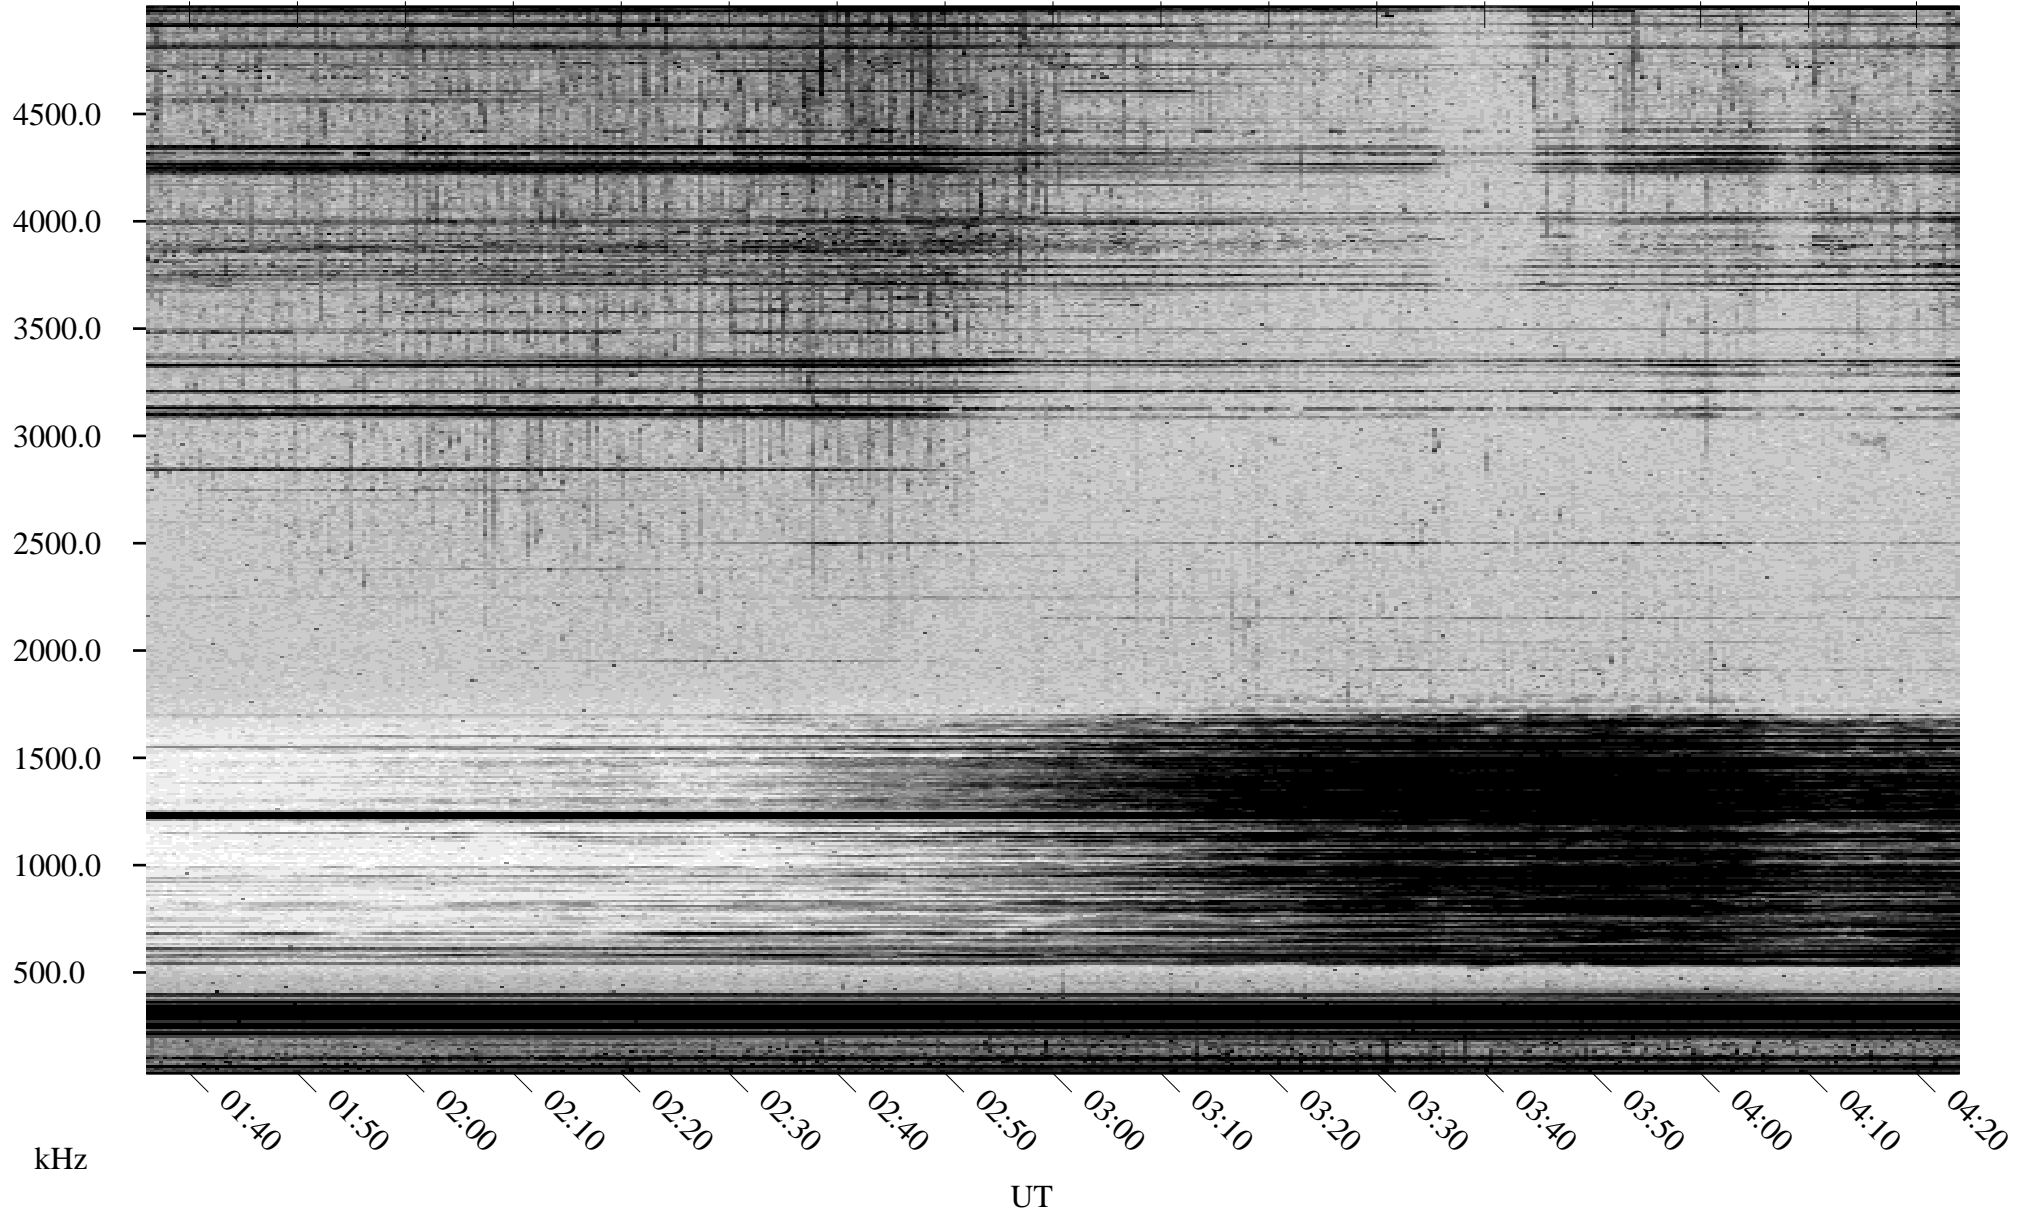

05/02/2002 Churchill, Manitoba

Linear Scale Black = 161 White = 15

ch021221.r00m max_12

Page 1

05/02/2002 Churchill, Manitoba

Linear Scale Black = 161 White = 15

ch02122l.r00m max_12

Page 2

05/03/2002 Churchill, Manitoba

Linear Scale Black = 161 White = 15

ch02122l.r00m max_12

Page 3

05/03/2002 Churchill, Manitoba

Linear Scale Black = 161 White = 15

ch02122l.r00m max_12

Page 4

05/03/2002 Churchill, Manitoba

Linear Scale Black = 161 White = 15

ch02122l.r00m max_12

Page 5

05/03/2002 Churchill, Manitoba

Linear Scale Black = 161 White = 15

ch02122l.r00m max_12

Page 6

05/03/2002 Churchill, Manitoba

Linear Scale Black = 161 White = 15

ch021221.r00m max_12

Page 7

05/03/2002 Churchill, Manitoba

Linear Scale Black = 161 White = 15

ch02122l.r00m max_12