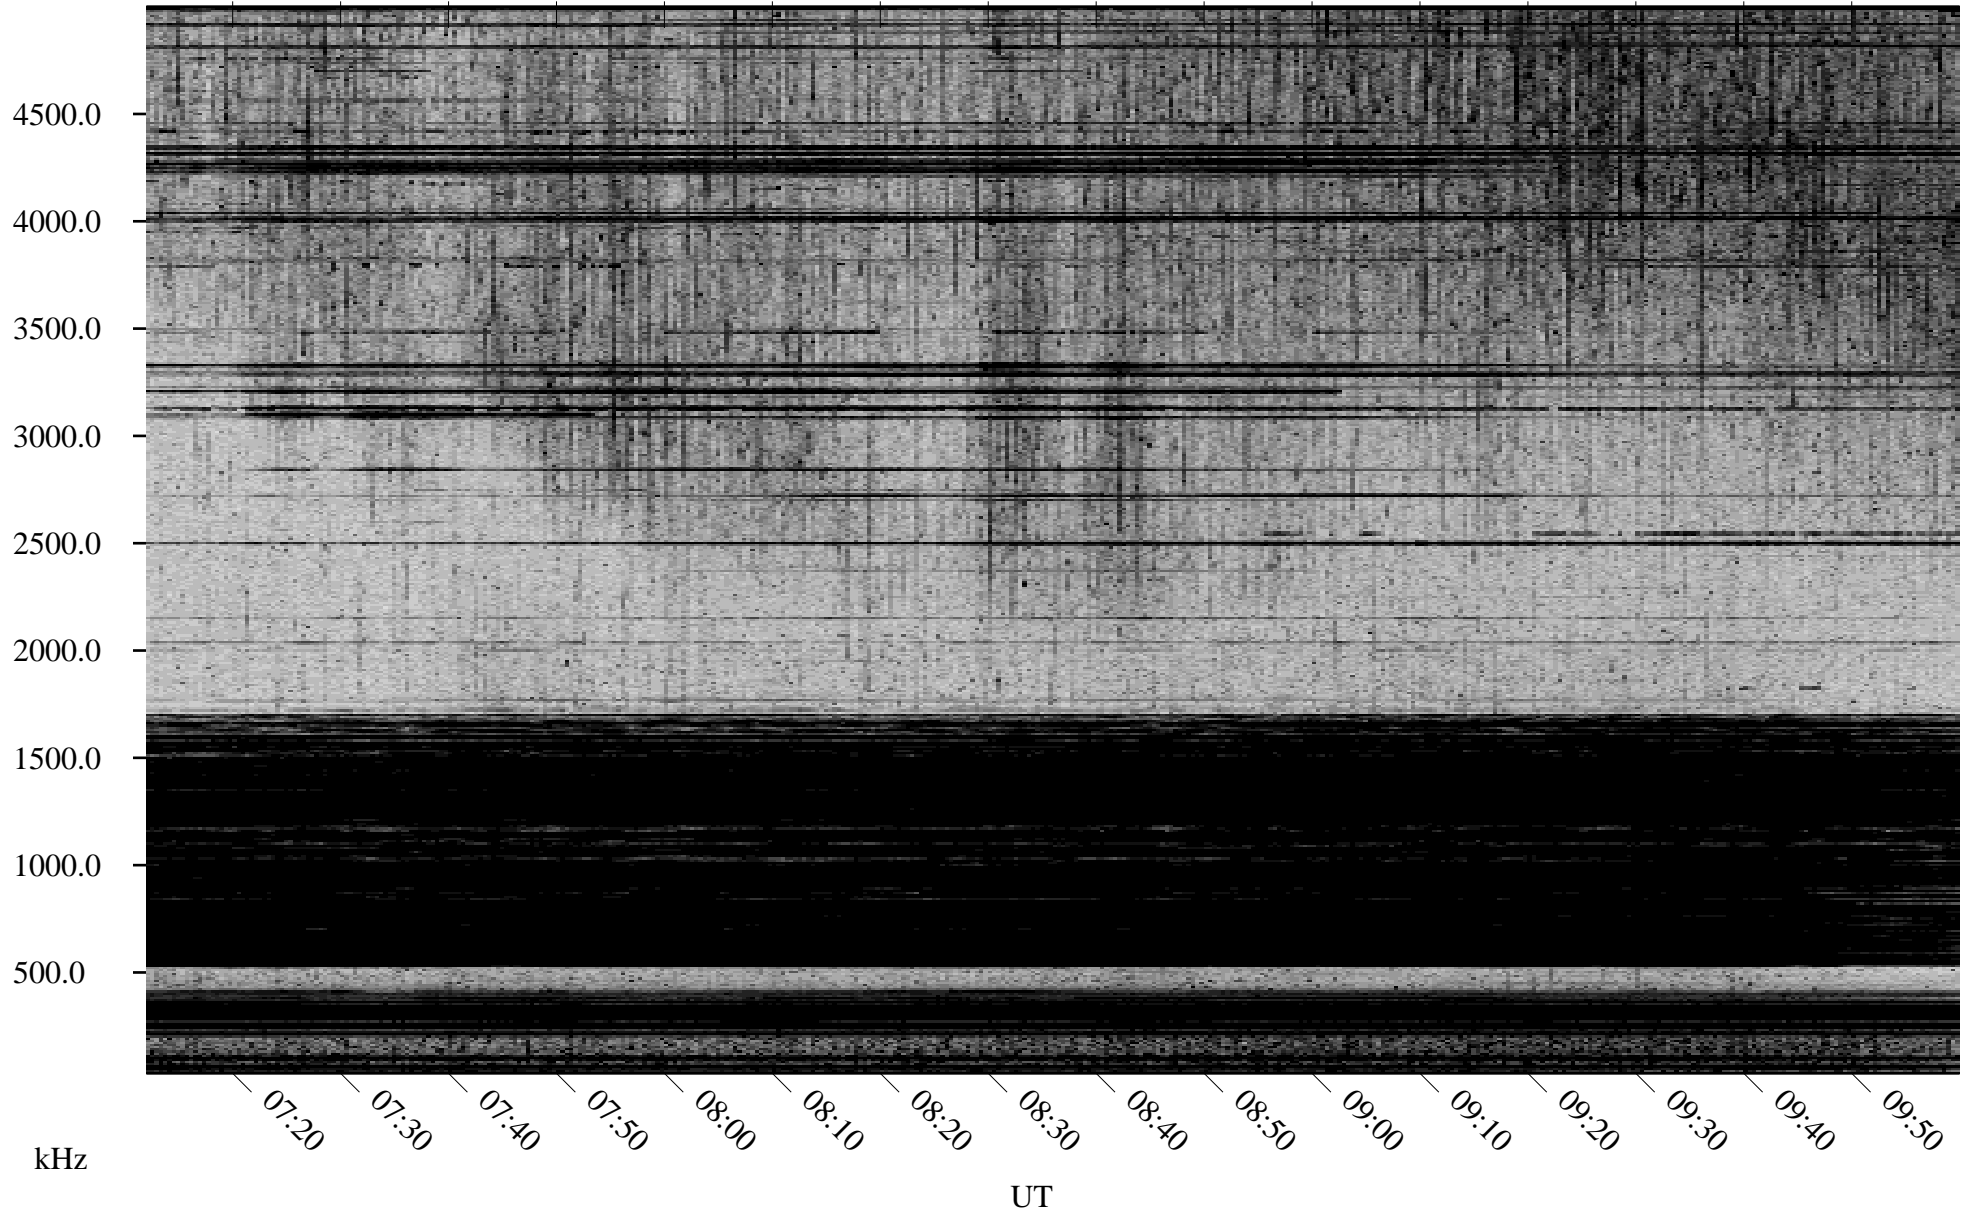

05/02/2002 Churchill, Manitoba

Linear Scale Black = 161 White = 15

ch021221.r00m max_12

Page 1

05/02/2002 Churchill, Manitoba

Linear Scale Black = 161 White = 15

ch02122l.r00m max_12

Page 2

05/03/2002 Churchill, Manitoba

Linear Scale Black = 161 White = 15

ch02122l.r00m max_12

Page 3

05/03/2002 Churchill, Manitoba

Linear Scale Black = 161 White = 15

ch02122l.r00m max_12

Page 4

05/03/2002 Churchill, Manitoba

Linear Scale Black = 161 White = 15

ch02122l.r00m max_12

Page 5

05/03/2002 Churchill, Manitoba

Linear Scale Black = 161 White = 15

ch02122l.r00m max_12

Page 6

05/03/2002 Churchill, Manitoba

Linear Scale Black = 161 White = 15

ch021221.r00m max_12

Page 7

05/03/2002 Churchill, Manitoba

Linear Scale Black = 161 White = 15

ch02122l.r00m max_12