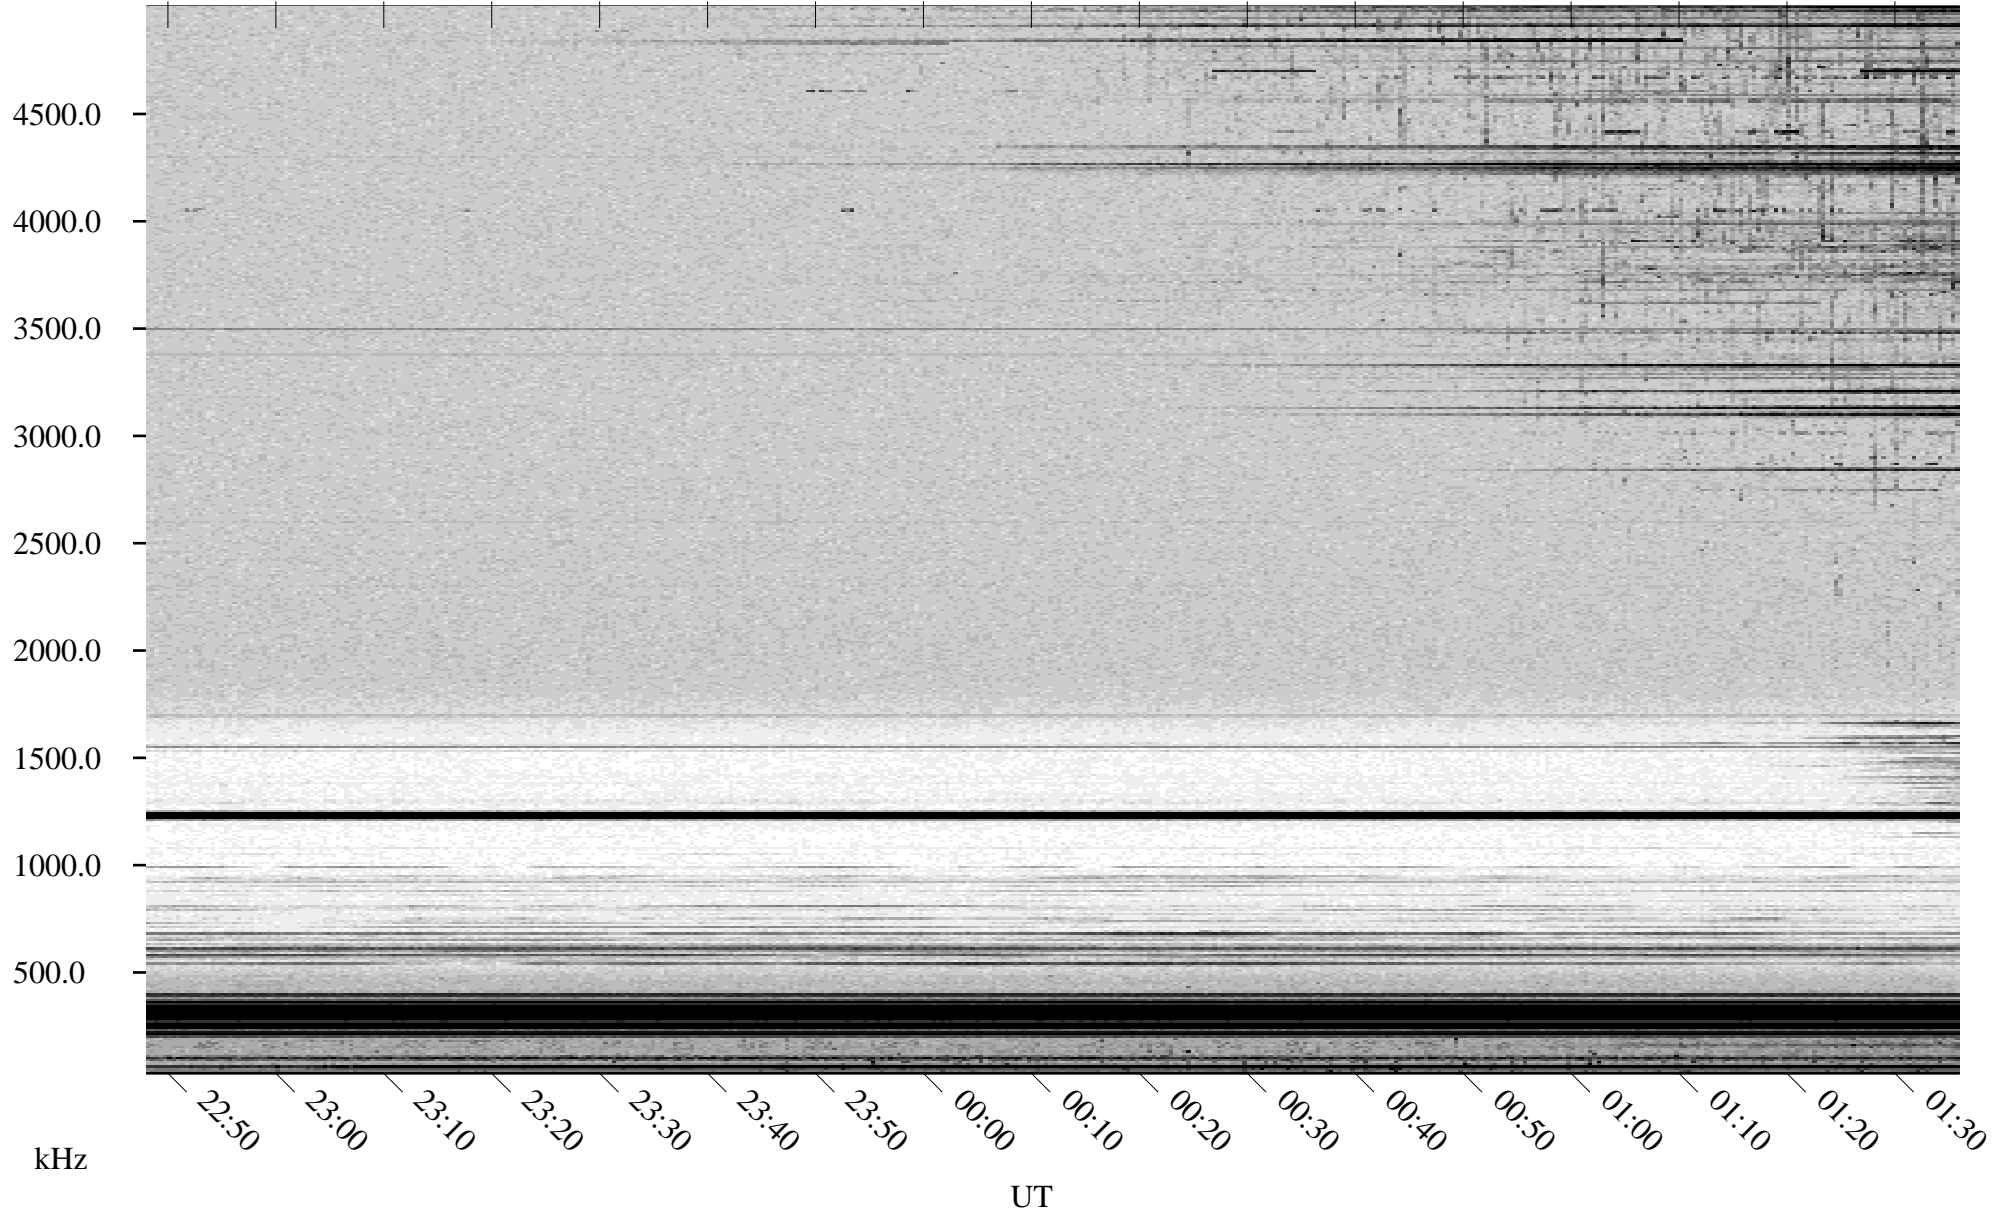

05/03/2002 Churchill, Manitoba

Linear Scale Black = 161 White = 15

ch02123l.r00m max_12

Page 1

05/03/2002 Churchill, Manitoba

Linear Scale Black = 161 White = 15

ch02123l.r00m max_12

Page 2

05/04/2002 Churchill, Manitoba

Linear Scale Black = 161 White = 15

ch02123l.r00m max_12

Page 3

05/04/2002 Churchill, Manitoba

Linear Scale Black = 161 White = 15

ch02123l.r00m max_12

Page 4

05/04/2002 Churchill, Manitoba

Linear Scale Black = 161 White = 15

ch02123l.r00m max_12

Page 5

05/04/2002 Churchill, Manitoba

Linear Scale Black = 161 White = 15

ch02123l.r00m max_12

Page 6

05/04/2002 Churchill, Manitoba

Linear Scale Black = 161 White = 15

ch02123l.r00m max_12

Page 7

05/04/2002 Churchill, Manitoba

Linear Scale Black = 161 White = 15

ch021231.r00m max_12