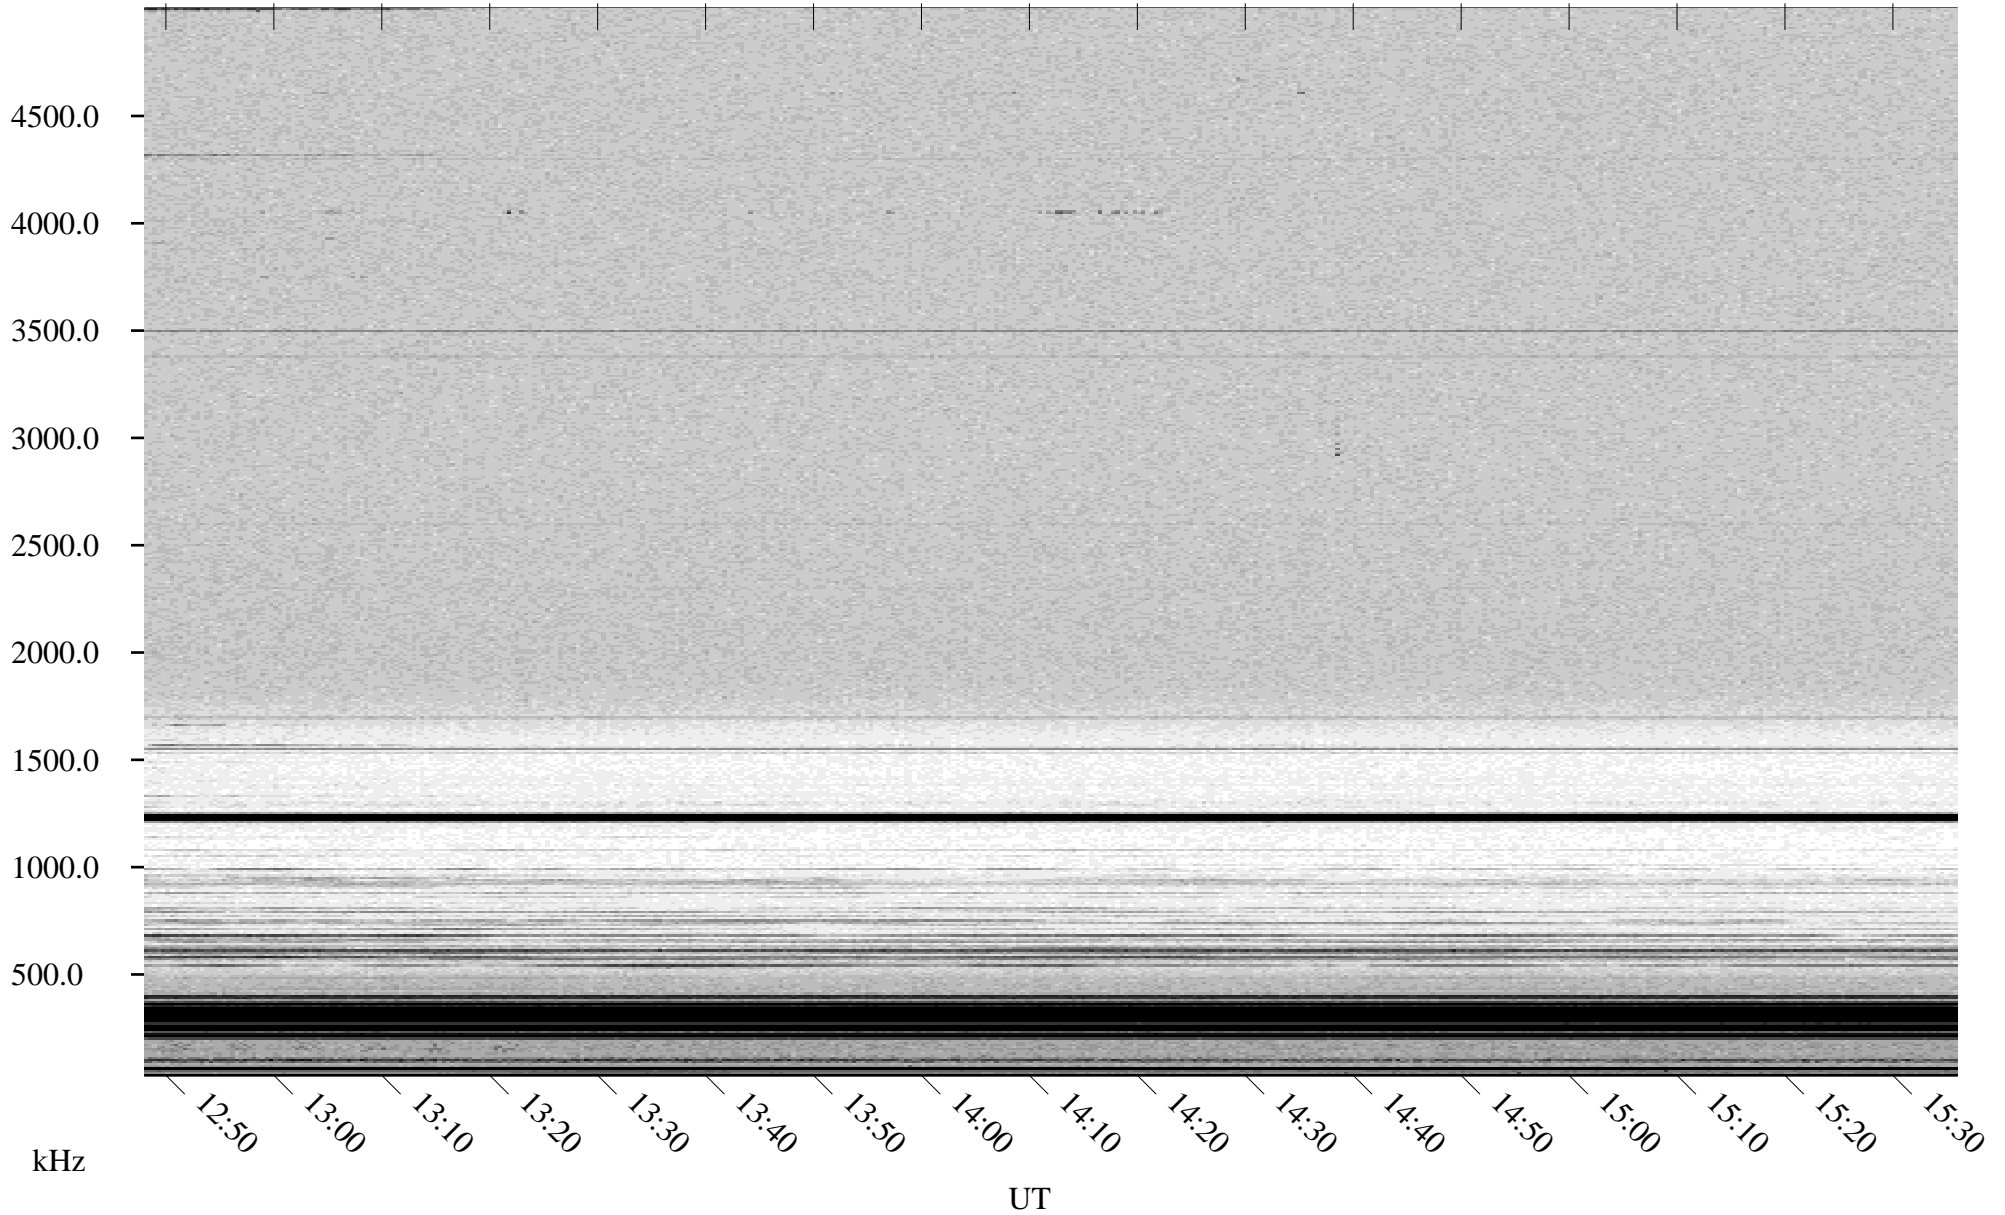

05/04/2002 Churchill, Manitoba

Linear Scale Black = 161 White = 15

ch02123l.r00m max_12

Page 3

05/04/2002 Churchill, Manitoba

Linear Scale Black = 161 White = 15

ch02123l.r00m max_12

Page 4

05/04/2002 Churchill, Manitoba

Linear Scale Black = 161 White = 15

ch02123l.r00m max_12

Page 5

05/04/2002 Churchill, Manitoba

Linear Scale Black = 161 White = 15

ch02123l.r00m max_12

Page 6

05/04/2002 Churchill, Manitoba

Linear Scale Black = 161 White = 15

ch02123l.r00m max_12

Page 7

05/04/2002 Churchill, Manitoba

Linear Scale Black = 161 White = 15

ch021231.r00m max_12