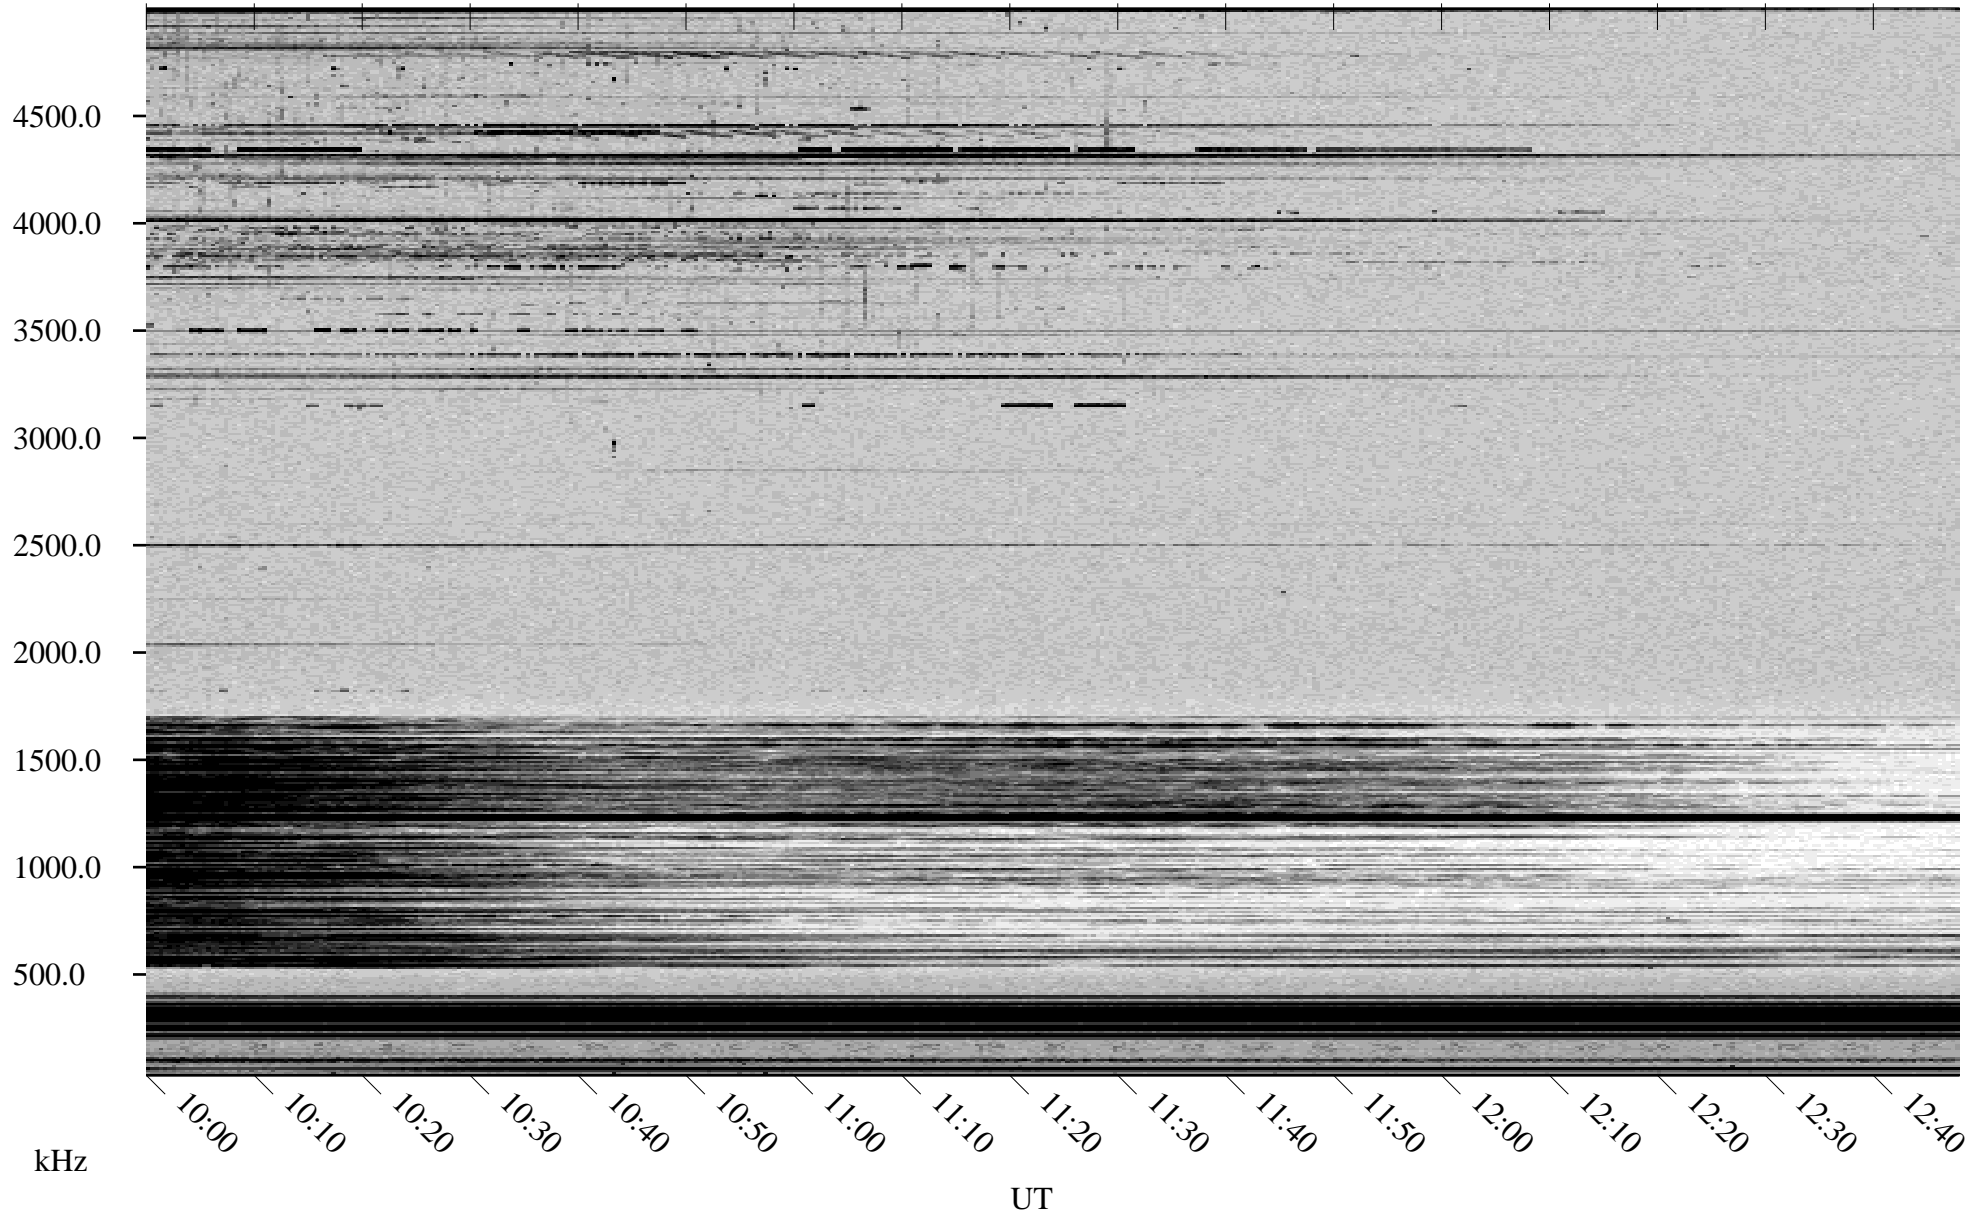

05/03/2002 Churchill, Manitoba

Linear Scale Black = 161 White = 15

ch02123l.r00m max_12

Page 1

05/03/2002 Churchill, Manitoba

Linear Scale Black = 161 White = 15

ch02123l.r00m max_12

Page 2

05/04/2002 Churchill, Manitoba

Linear Scale Black = 161 White = 15

ch02123l.r00m max_12

Page 3

05/04/2002 Churchill, Manitoba

Linear Scale Black = 161 White = 15

ch02123l.r00m max_12

Page 4

05/04/2002 Churchill, Manitoba

Linear Scale Black = 161 White = 15

ch02123l.r00m max_12

Page 5

05/04/2002 Churchill, Manitoba

Linear Scale Black = 161 White = 15

ch02123l.r00m max_12

Page 6

05/04/2002 Churchill, Manitoba

Linear Scale Black = 161 White = 15

ch02123l.r00m max_12

Page 7

05/04/2002 Churchill, Manitoba

Linear Scale Black = 161 White = 15

ch021231.r00m max_12