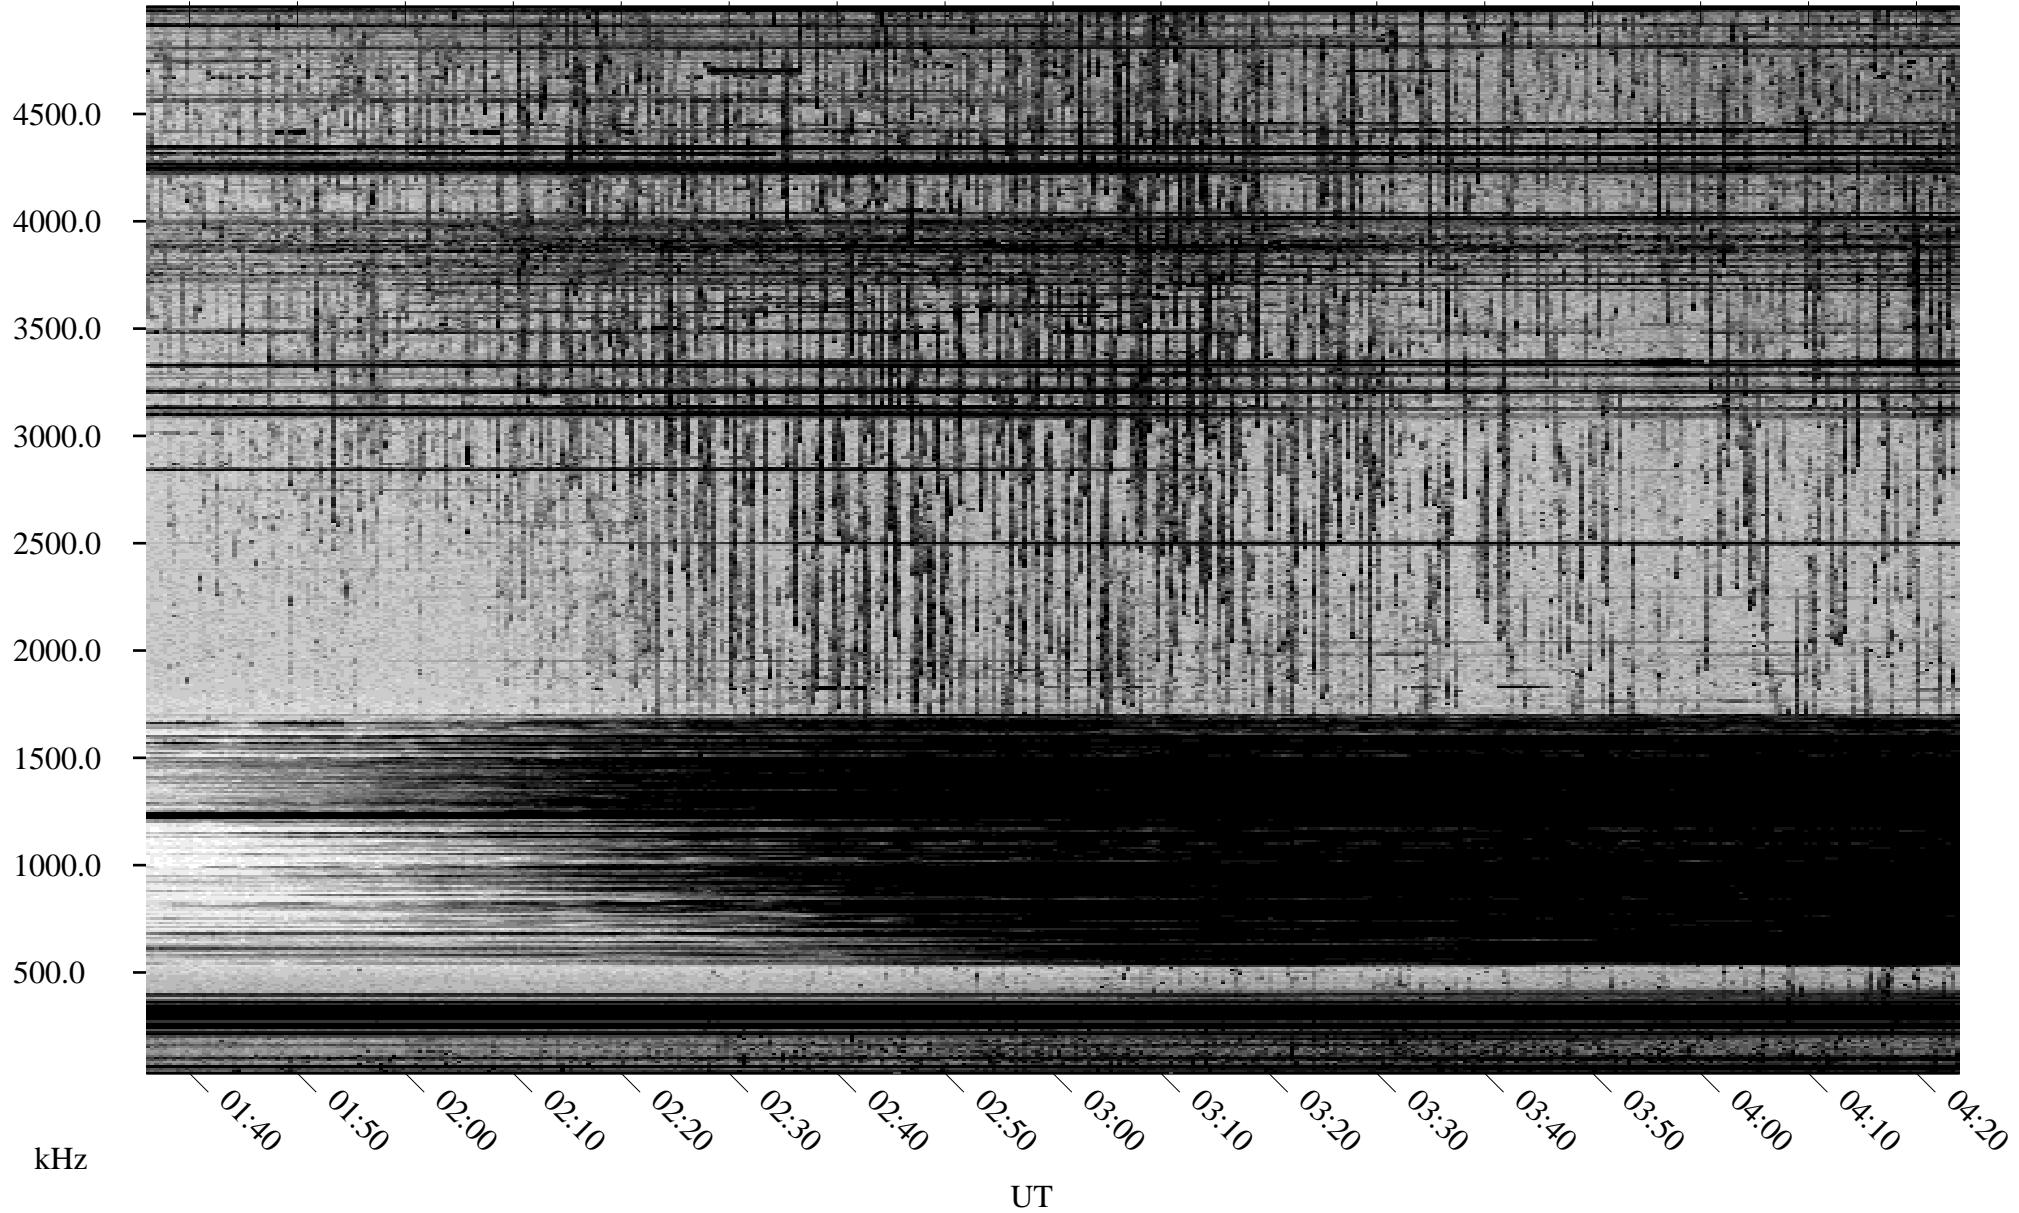

05/03/2002 Churchill, Manitoba

Linear Scale Black = 161 White = 15

ch02123l.r00m max_12

Page 1

05/03/2002 Churchill, Manitoba

Linear Scale Black = 161 White = 15

ch02123l.r00m max_12

Page 2

05/04/2002 Churchill, Manitoba

Linear Scale Black = 161 White = 15

ch02123l.r00m max_12

Page 3

05/04/2002 Churchill, Manitoba

Linear Scale Black = 161 White = 15

ch02123l.r00m max_12

Page 4

05/04/2002 Churchill, Manitoba

Linear Scale Black = 161 White = 15

ch02123l.r00m max_12

Page 5

05/04/2002 Churchill, Manitoba

Linear Scale Black = 161 White = 15

ch02123l.r00m max_12

Page 6

05/04/2002 Churchill, Manitoba

Linear Scale Black = 161 White = 15

ch02123l.r00m max_12

Page 7

05/04/2002 Churchill, Manitoba

Linear Scale Black = 161 White = 15

ch021231.r00m max_12