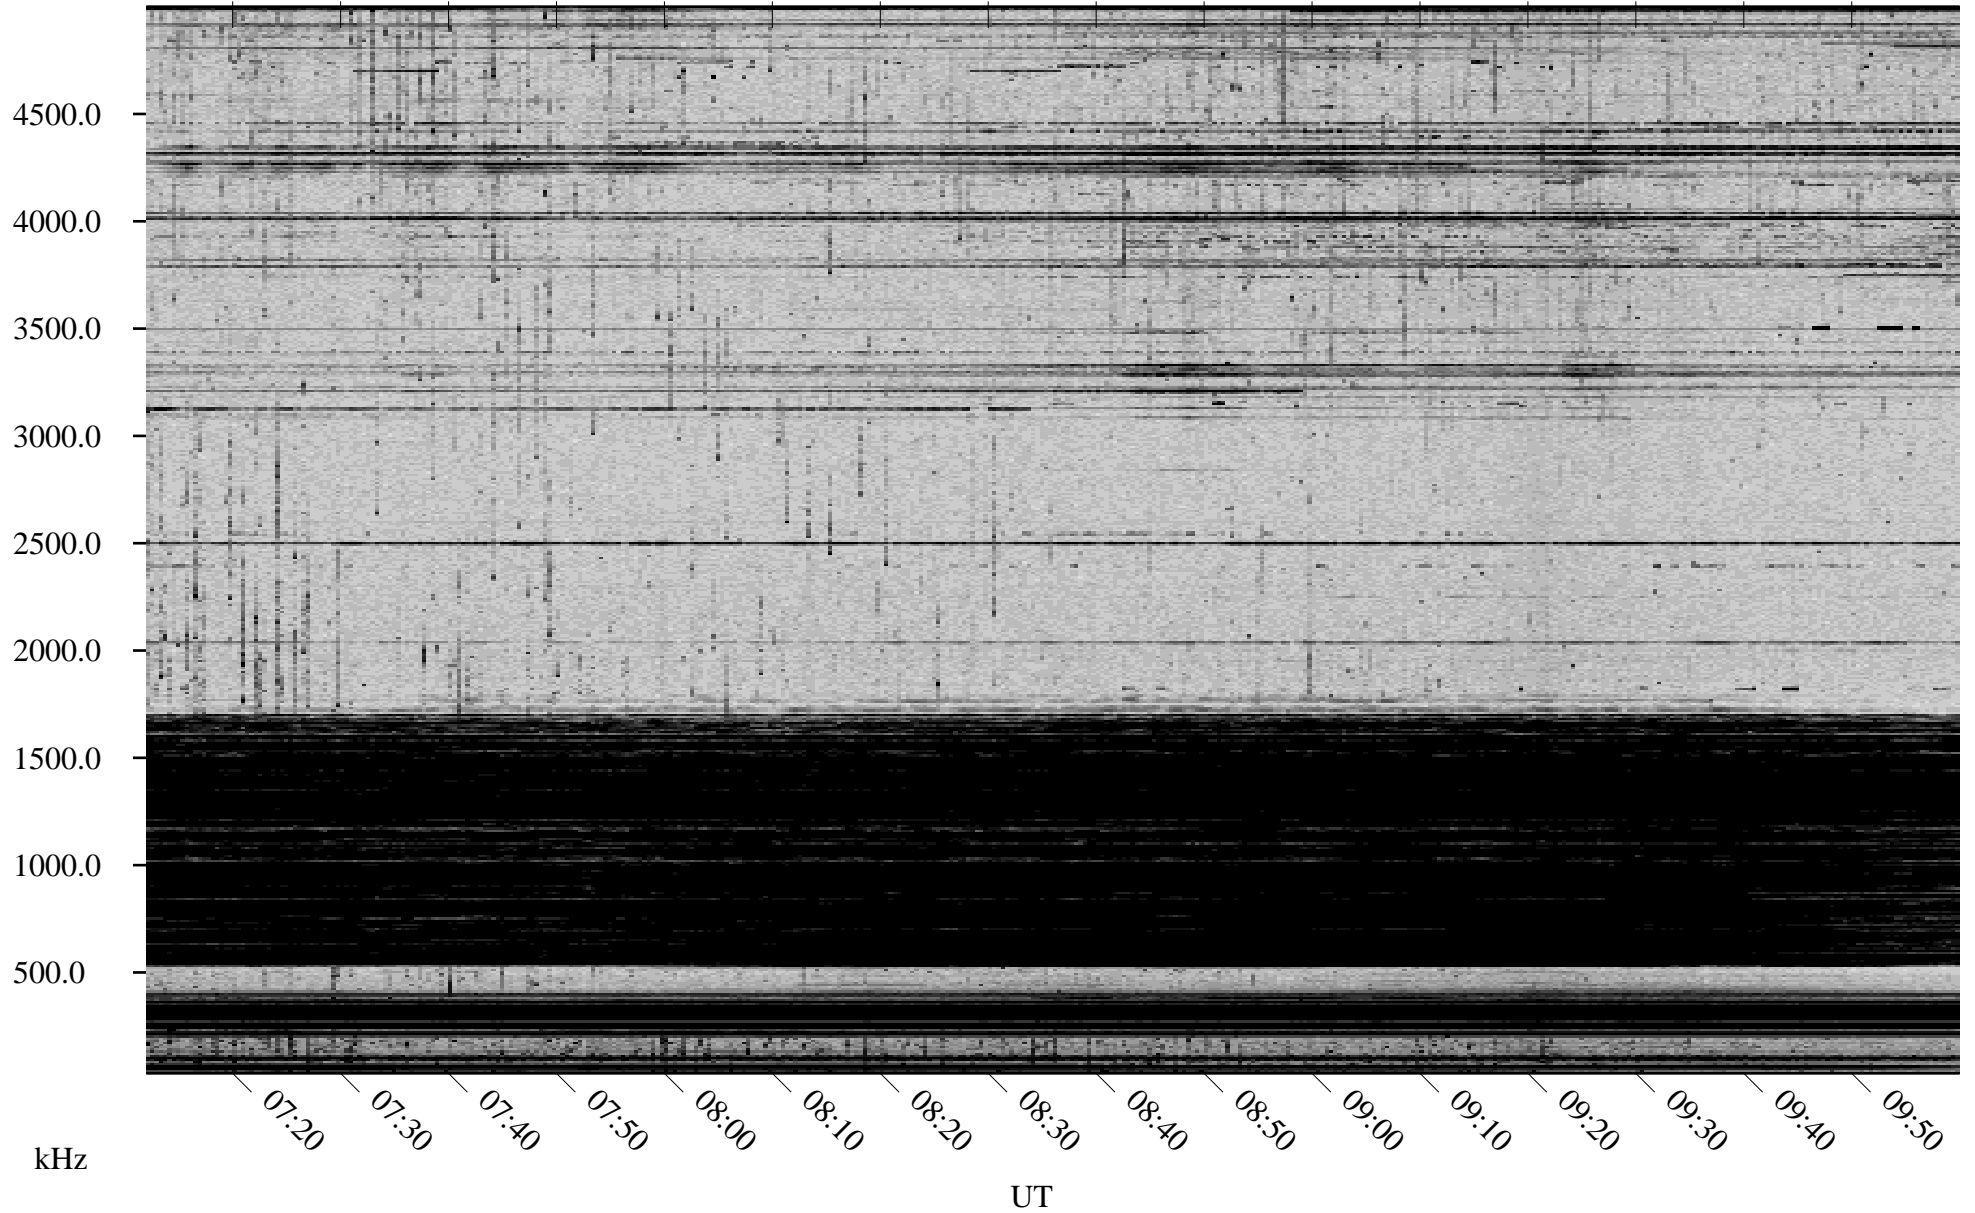

05/03/2002 Churchill, Manitoba

Linear Scale Black = 161 White = 15

ch02123l.r00m max_12

Page 1

05/03/2002 Churchill, Manitoba

Linear Scale Black = 161 White = 15

ch02123l.r00m max_12

Page 2

05/04/2002 Churchill, Manitoba

Linear Scale Black = 161 White = 15

ch02123l.r00m max_12

Page 3

05/04/2002 Churchill, Manitoba

Linear Scale Black = 161 White = 15

ch02123l.r00m max_12

Page 4

05/04/2002 Churchill, Manitoba

Linear Scale Black = 161 White = 15

ch02123l.r00m max_12

Page 5

05/04/2002 Churchill, Manitoba

Linear Scale Black = 161 White = 15

ch02123l.r00m max_12

Page 6

05/04/2002 Churchill, Manitoba

Linear Scale Black = 161 White = 15

ch02123l.r00m max_12

Page 7

05/04/2002 Churchill, Manitoba

Linear Scale Black = 161 White = 15

ch021231.r00m max_12