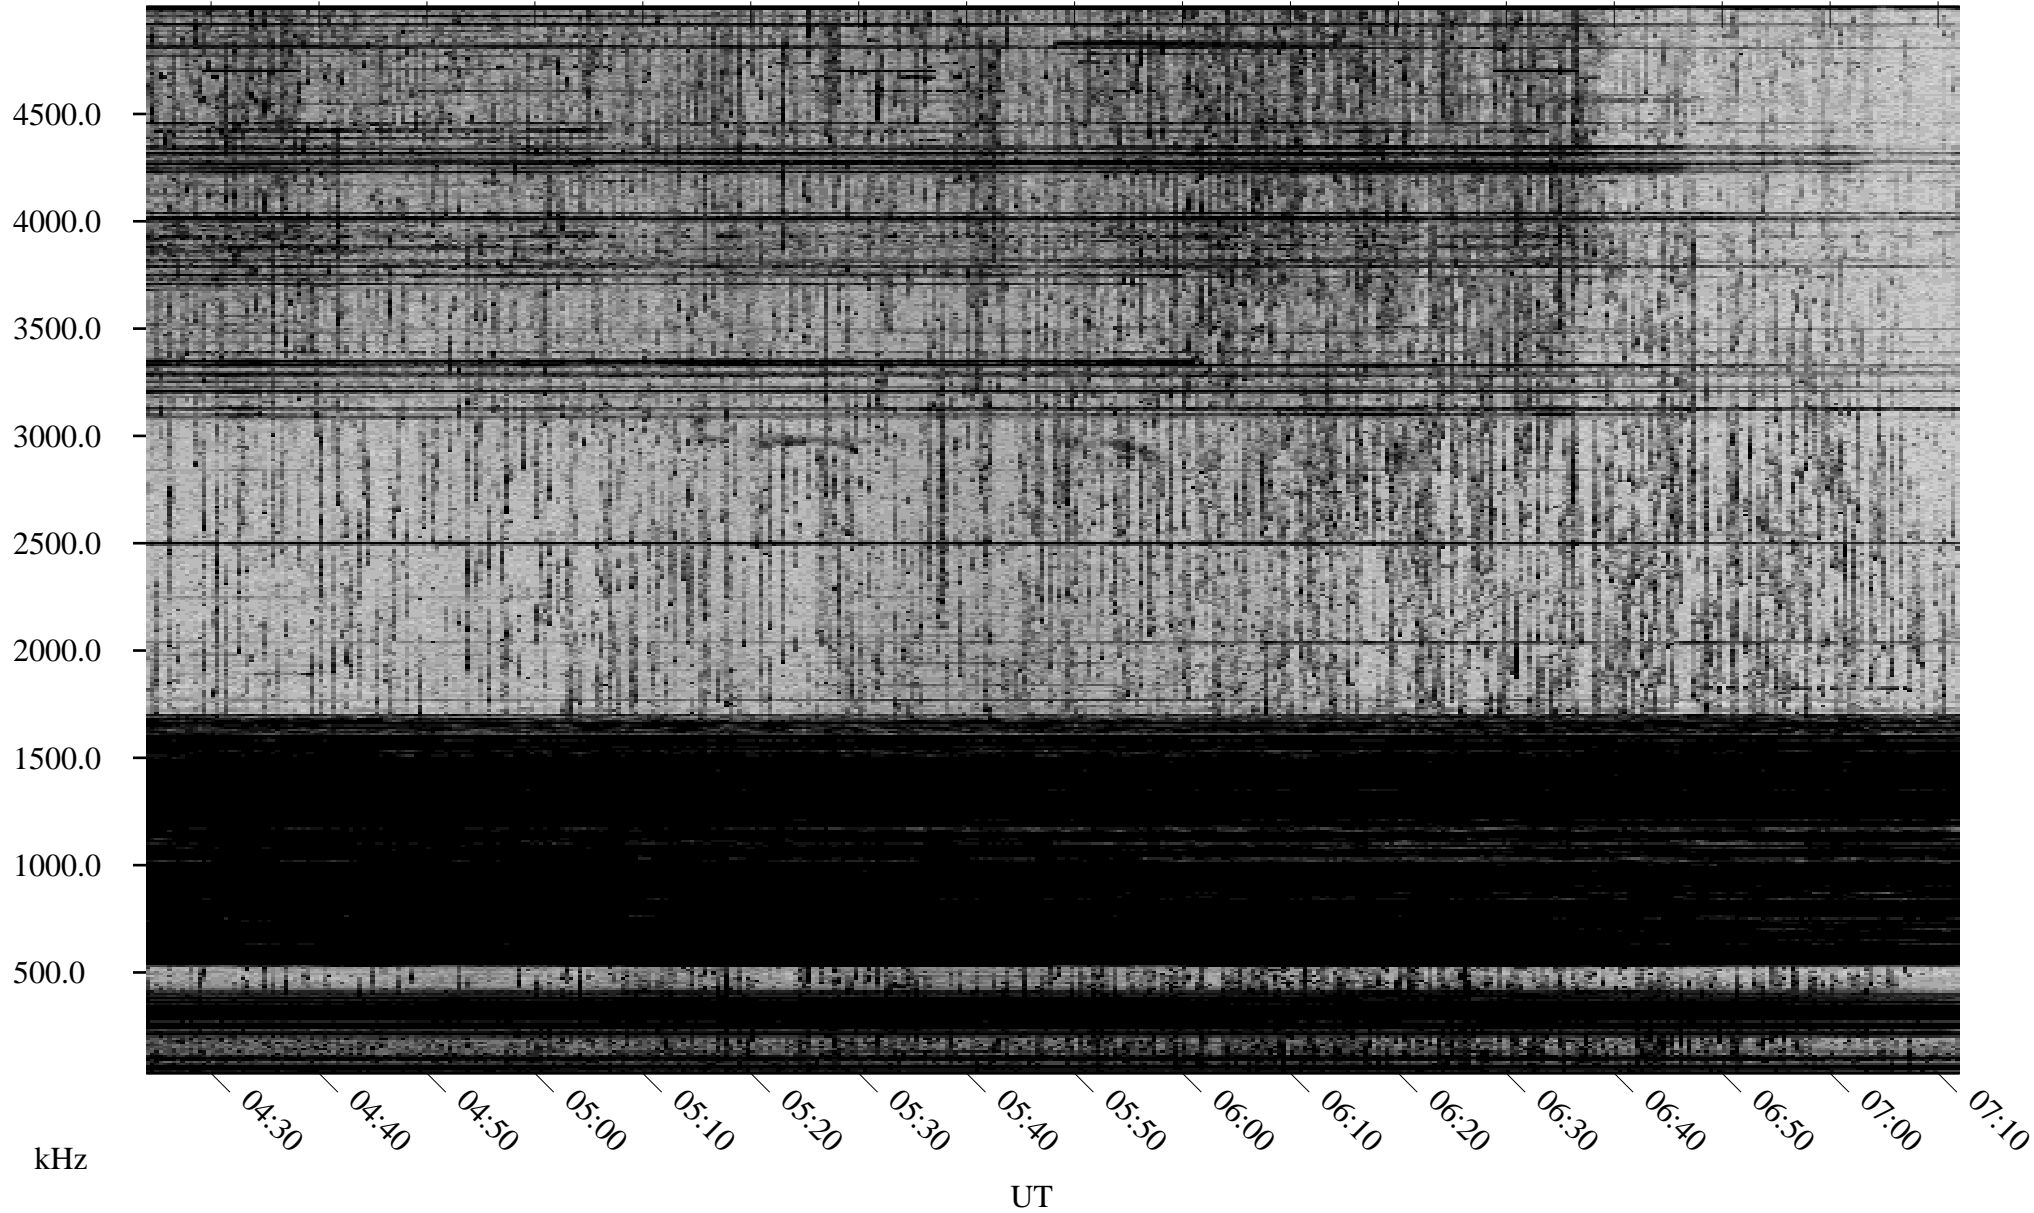

05/03/2002 Churchill, Manitoba

Linear Scale Black = 161 White = 15

ch02123l.r00m max_12

Page 1

05/03/2002 Churchill, Manitoba

Linear Scale Black = 161 White = 15

ch02123l.r00m max_12

Page 2

05/04/2002 Churchill, Manitoba

Linear Scale Black = 161 White = 15

ch02123l.r00m max_12

Page 3

05/04/2002 Churchill, Manitoba

Linear Scale Black = 161 White = 15

ch02123l.r00m max_12

Page 4

05/04/2002 Churchill, Manitoba

Linear Scale Black = 161 White = 15

ch02123l.r00m max_12

Page 5

05/04/2002 Churchill, Manitoba

Linear Scale Black = 161 White = 15

ch02123l.r00m max_12

Page 6

05/04/2002 Churchill, Manitoba

Linear Scale Black = 161 White = 15

ch02123l.r00m max_12

Page 7

05/04/2002 Churchill, Manitoba

Linear Scale Black = 161 White = 15

ch021231.r00m max_12