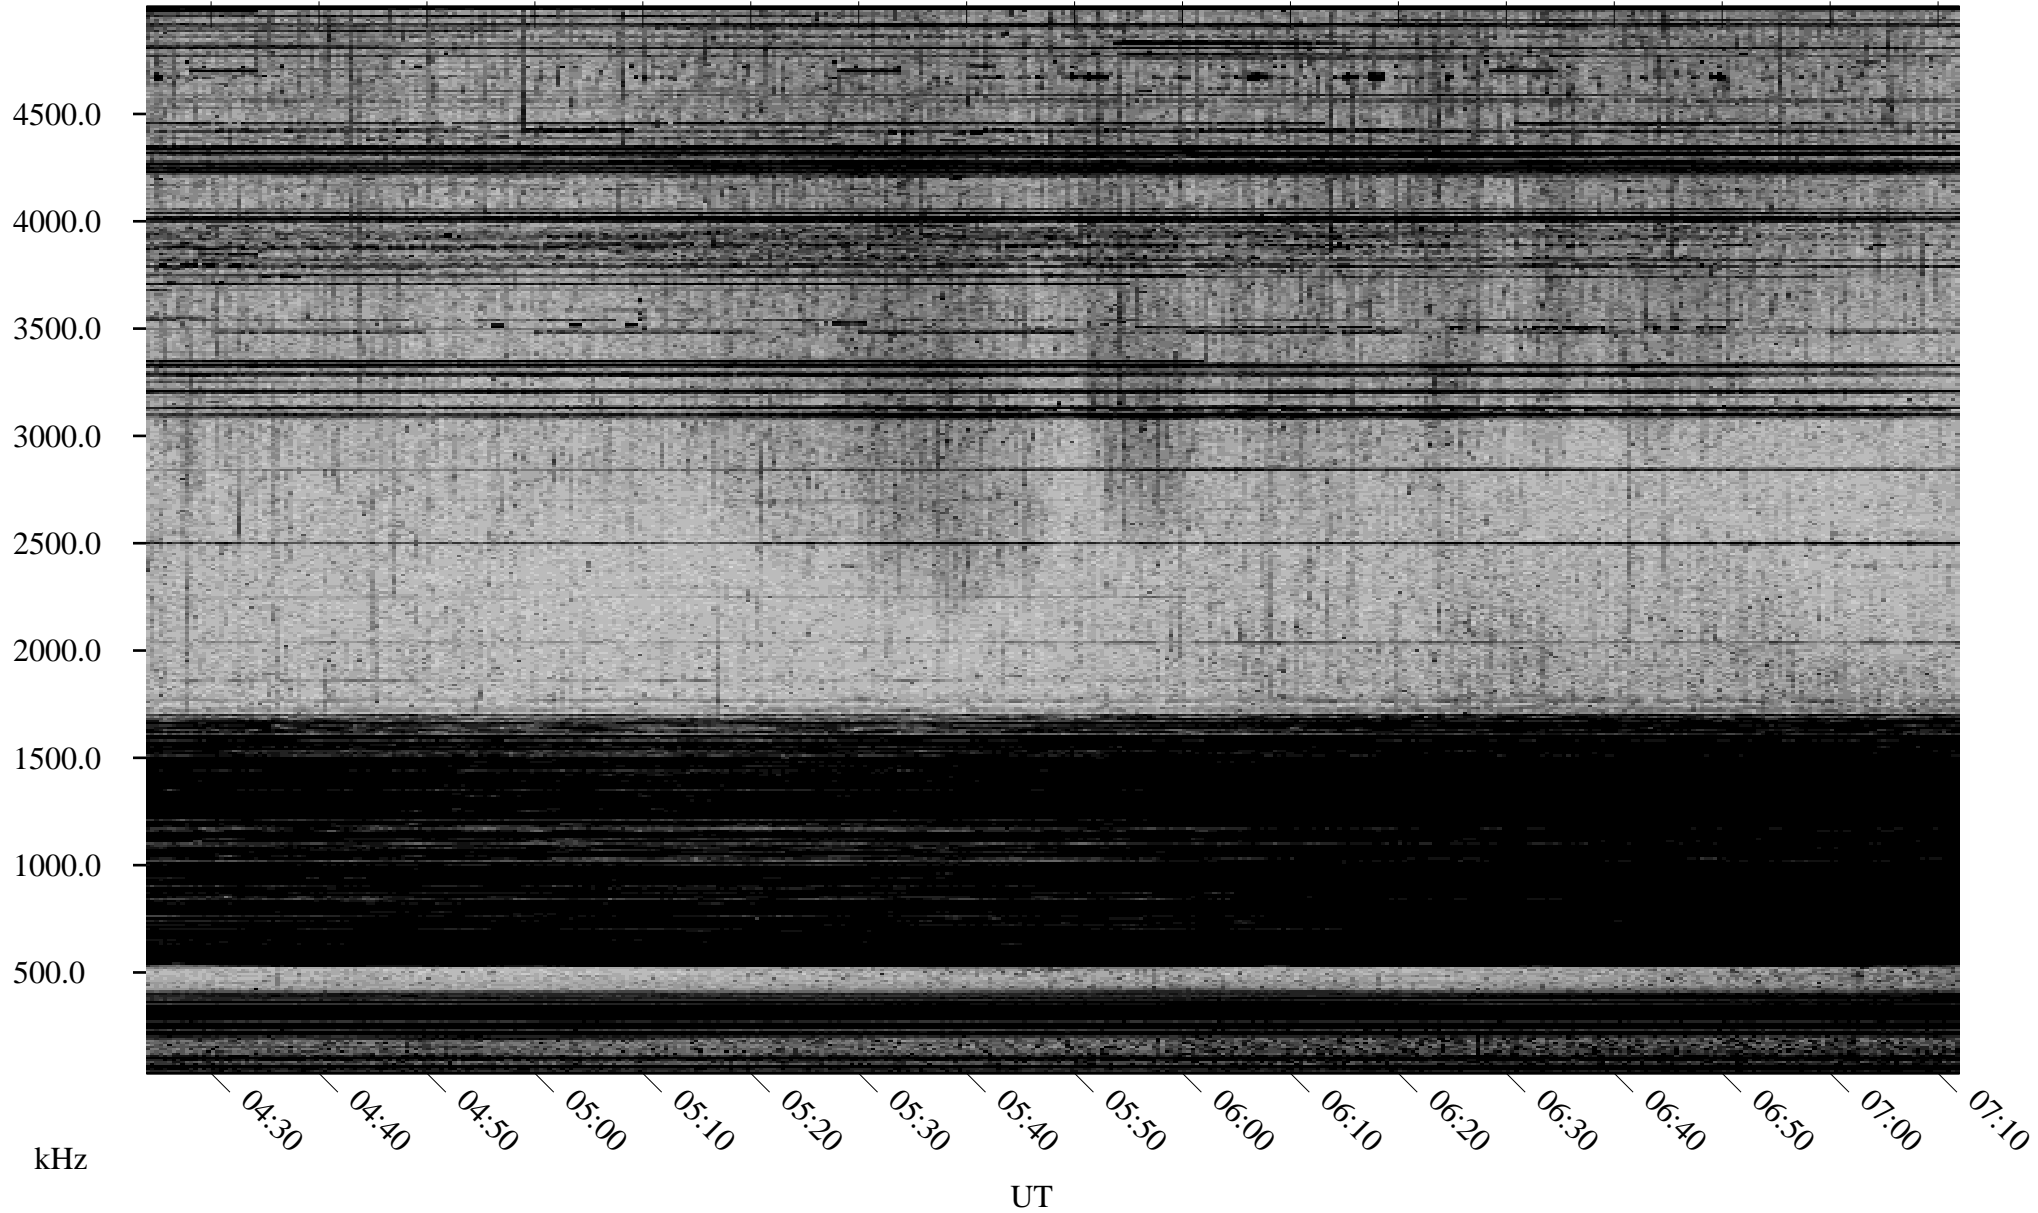

05/04/2002 Churchill, Manitoba

Linear Scale Black = 161 White = 15

ch02124l.r00m max_12

Page 1

05/04/2002 Churchill, Manitoba

Linear Scale Black = 161 White = 15

ch02124l.r00m max_12

Page 2

05/05/2002 Churchill, Manitoba

Linear Scale Black = 161 White = 15

ch02124l.r00m max_12

Page 3

05/05/2002 Churchill, Manitoba

Linear Scale Black = 161 White = 15

ch02124l.r00m max_12

Page 4

05/05/2002 Churchill, Manitoba

Linear Scale Black = 161 White = 15

ch02124l.r00m max_12

Page 5

05/05/2002 Churchill, Manitoba

Linear Scale Black = 161 White = 15

ch02124l.r00m max_12

Page 6

05/05/2002 Churchill, Manitoba

Linear Scale Black = 161 White = 15

ch02124l.r00m max_12

Page 7

05/05/2002 Churchill, Manitoba

Linear Scale Black = 161 White = 15

ch02124l.r00m max_12