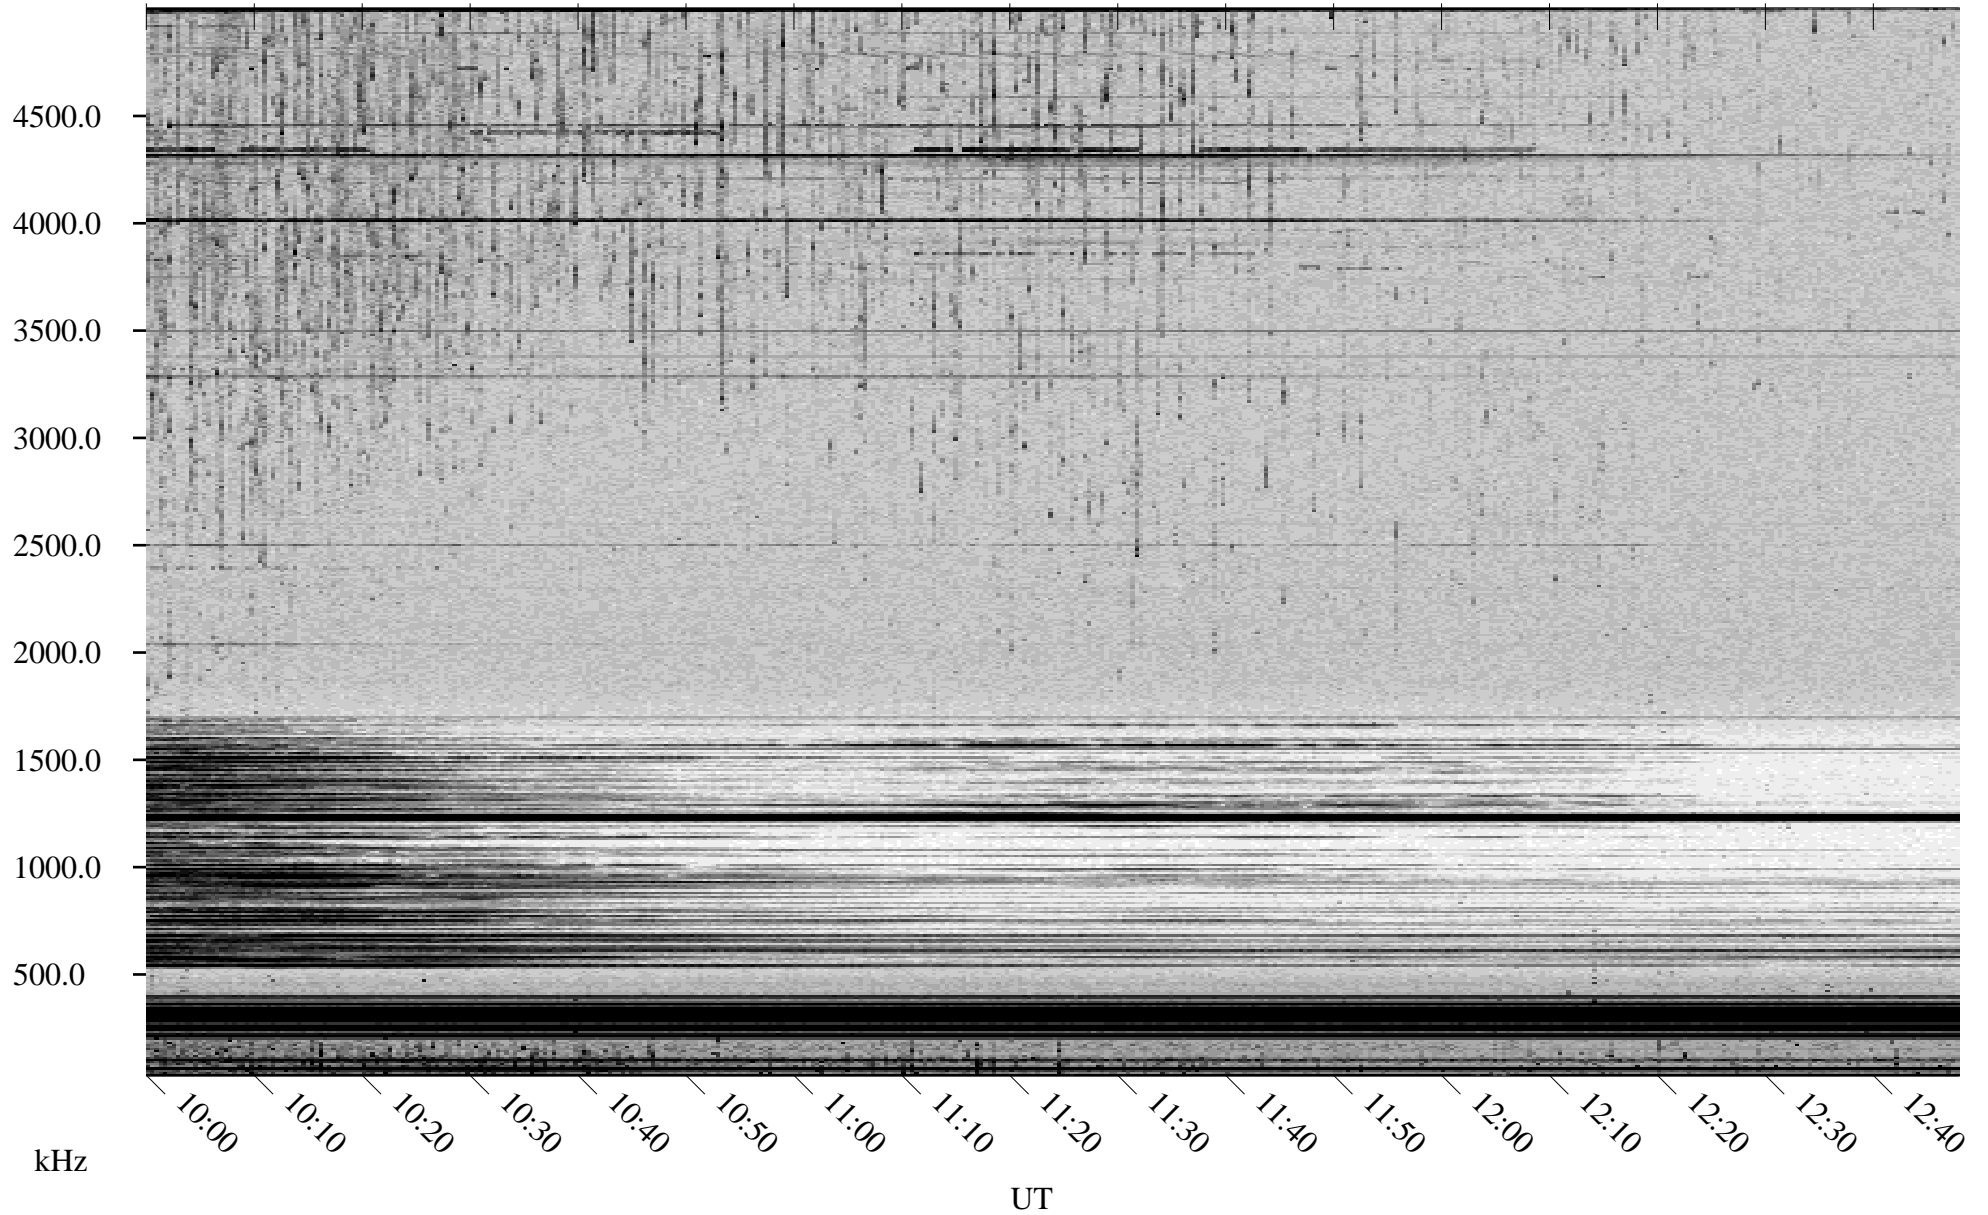

05/04/2002 Churchill, Manitoba

Linear Scale Black = 161 White = 15

ch02124l.r00m max_12

Page 1

05/04/2002 Churchill, Manitoba

Linear Scale Black = 161 White = 15

ch02124l.r00m max_12

Page 2

05/05/2002 Churchill, Manitoba

Linear Scale Black = 161 White = 15

ch02124l.r00m max_12

Page 3

05/05/2002 Churchill, Manitoba

Linear Scale Black = 161 White = 15

ch02124l.r00m max_12

Page 4

05/05/2002 Churchill, Manitoba

Linear Scale Black = 161 White = 15

ch02124l.r00m max_12

Page 5

05/05/2002 Churchill, Manitoba

Linear Scale Black = 161 White = 15

ch02124l.r00m max_12

Page 6

05/05/2002 Churchill, Manitoba

Linear Scale Black = 161 White = 15

ch02124l.r00m max_12

Page 7

05/05/2002 Churchill, Manitoba

Linear Scale Black = 161 White = 15

ch02124l.r00m max_12