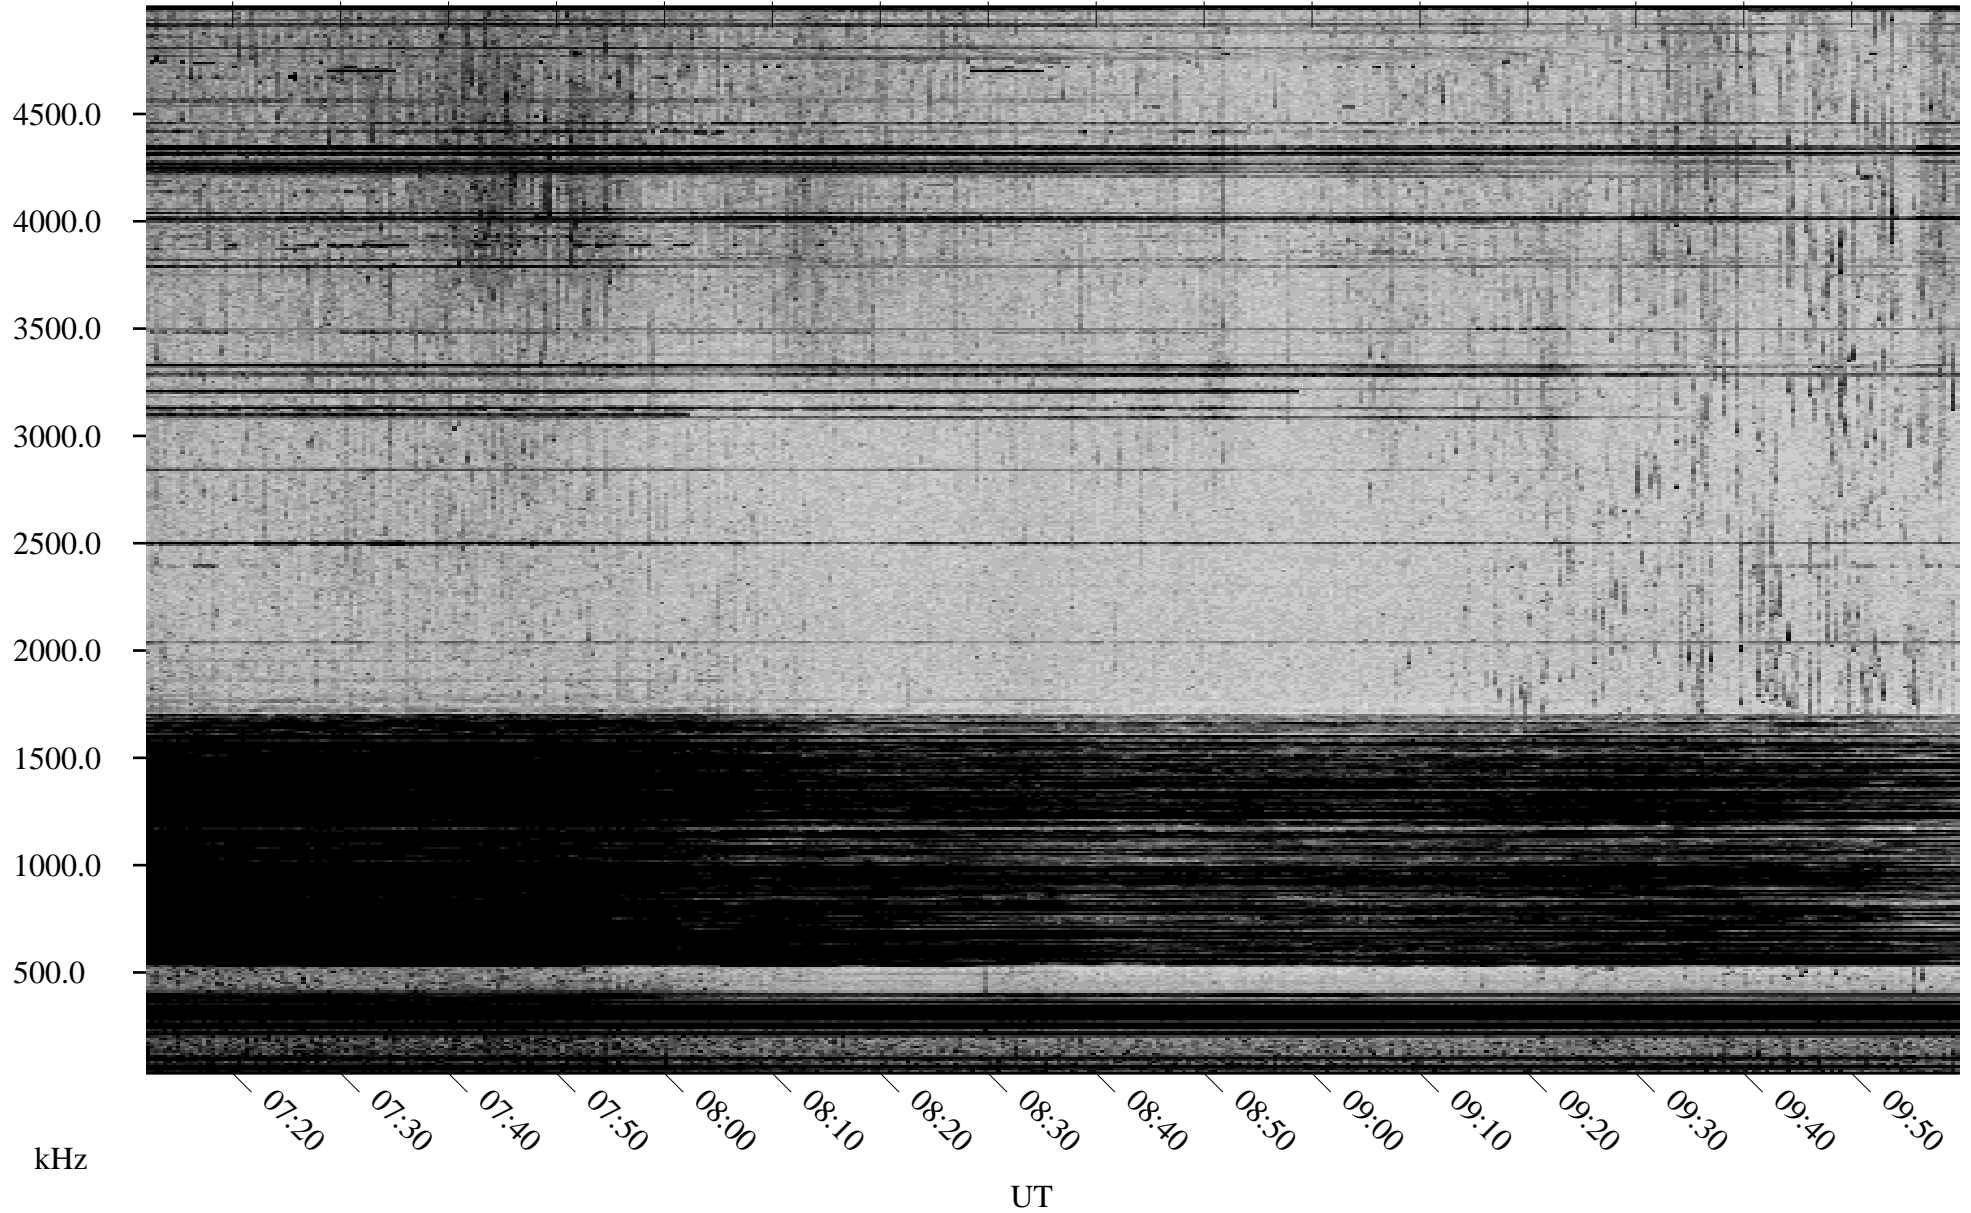

05/04/2002 Churchill, Manitoba

Linear Scale Black = 161 White = 15

ch02124l.r00m max_12

Page 1

05/04/2002 Churchill, Manitoba

Linear Scale Black = 161 White = 15

ch02124l.r00m max_12

Page 2

05/05/2002 Churchill, Manitoba

Linear Scale Black = 161 White = 15

ch02124l.r00m max_12

Page 3

05/05/2002 Churchill, Manitoba

Linear Scale Black = 161 White = 15

ch02124l.r00m max_12

Page 4

05/05/2002 Churchill, Manitoba

Linear Scale Black = 161 White = 15

ch02124l.r00m max_12

Page 5

05/05/2002 Churchill, Manitoba

Linear Scale Black = 161 White = 15

ch02124l.r00m max_12

Page 6

05/05/2002 Churchill, Manitoba

Linear Scale Black = 161 White = 15

ch02124l.r00m max_12

Page 7

05/05/2002 Churchill, Manitoba

Linear Scale Black = 161 White = 15

ch02124l.r00m max_12