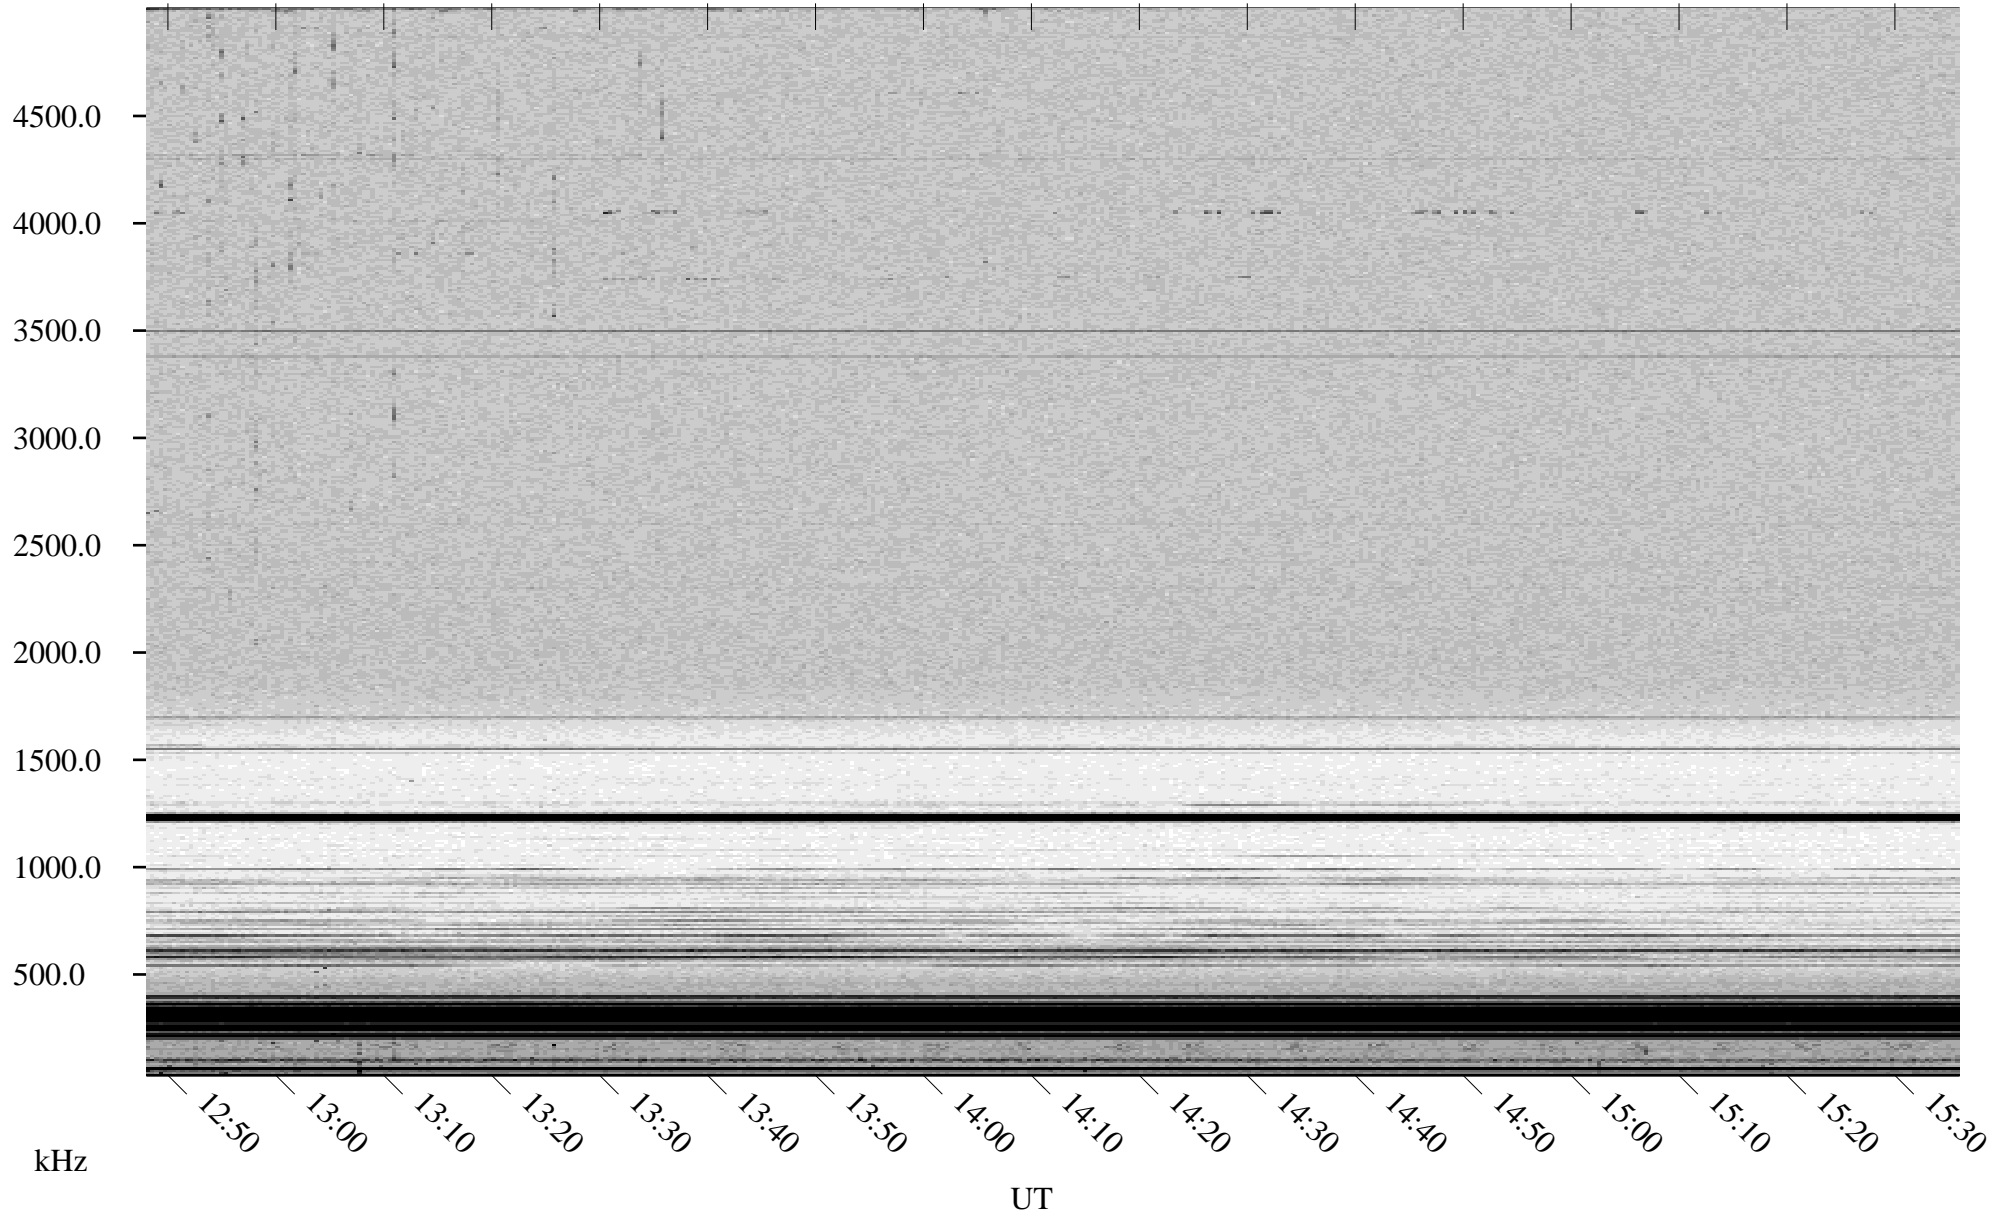

05/04/2002 Churchill, Manitoba

Linear Scale Black = 161 White = 15

ch02124l.r00m max_12

Page 1

05/04/2002 Churchill, Manitoba

Linear Scale Black = 161 White = 15

ch02124l.r00m max_12

Page 2

05/05/2002 Churchill, Manitoba

Linear Scale Black = 161 White = 15

ch02124l.r00m max_12

Page 3

05/05/2002 Churchill, Manitoba

Linear Scale Black = 161 White = 15

ch02124l.r00m max_12

Page 4

05/05/2002 Churchill, Manitoba

Linear Scale Black = 161 White = 15

ch02124l.r00m max_12

Page 5

05/05/2002 Churchill, Manitoba

Linear Scale Black = 161 White = 15

ch02124l.r00m max_12

Page 6

05/05/2002 Churchill, Manitoba

Linear Scale Black = 161 White = 15

ch02124l.r00m max_12

Page 7

05/05/2002 Churchill, Manitoba

Linear Scale Black = 161 White = 15

ch02124l.r00m max_12