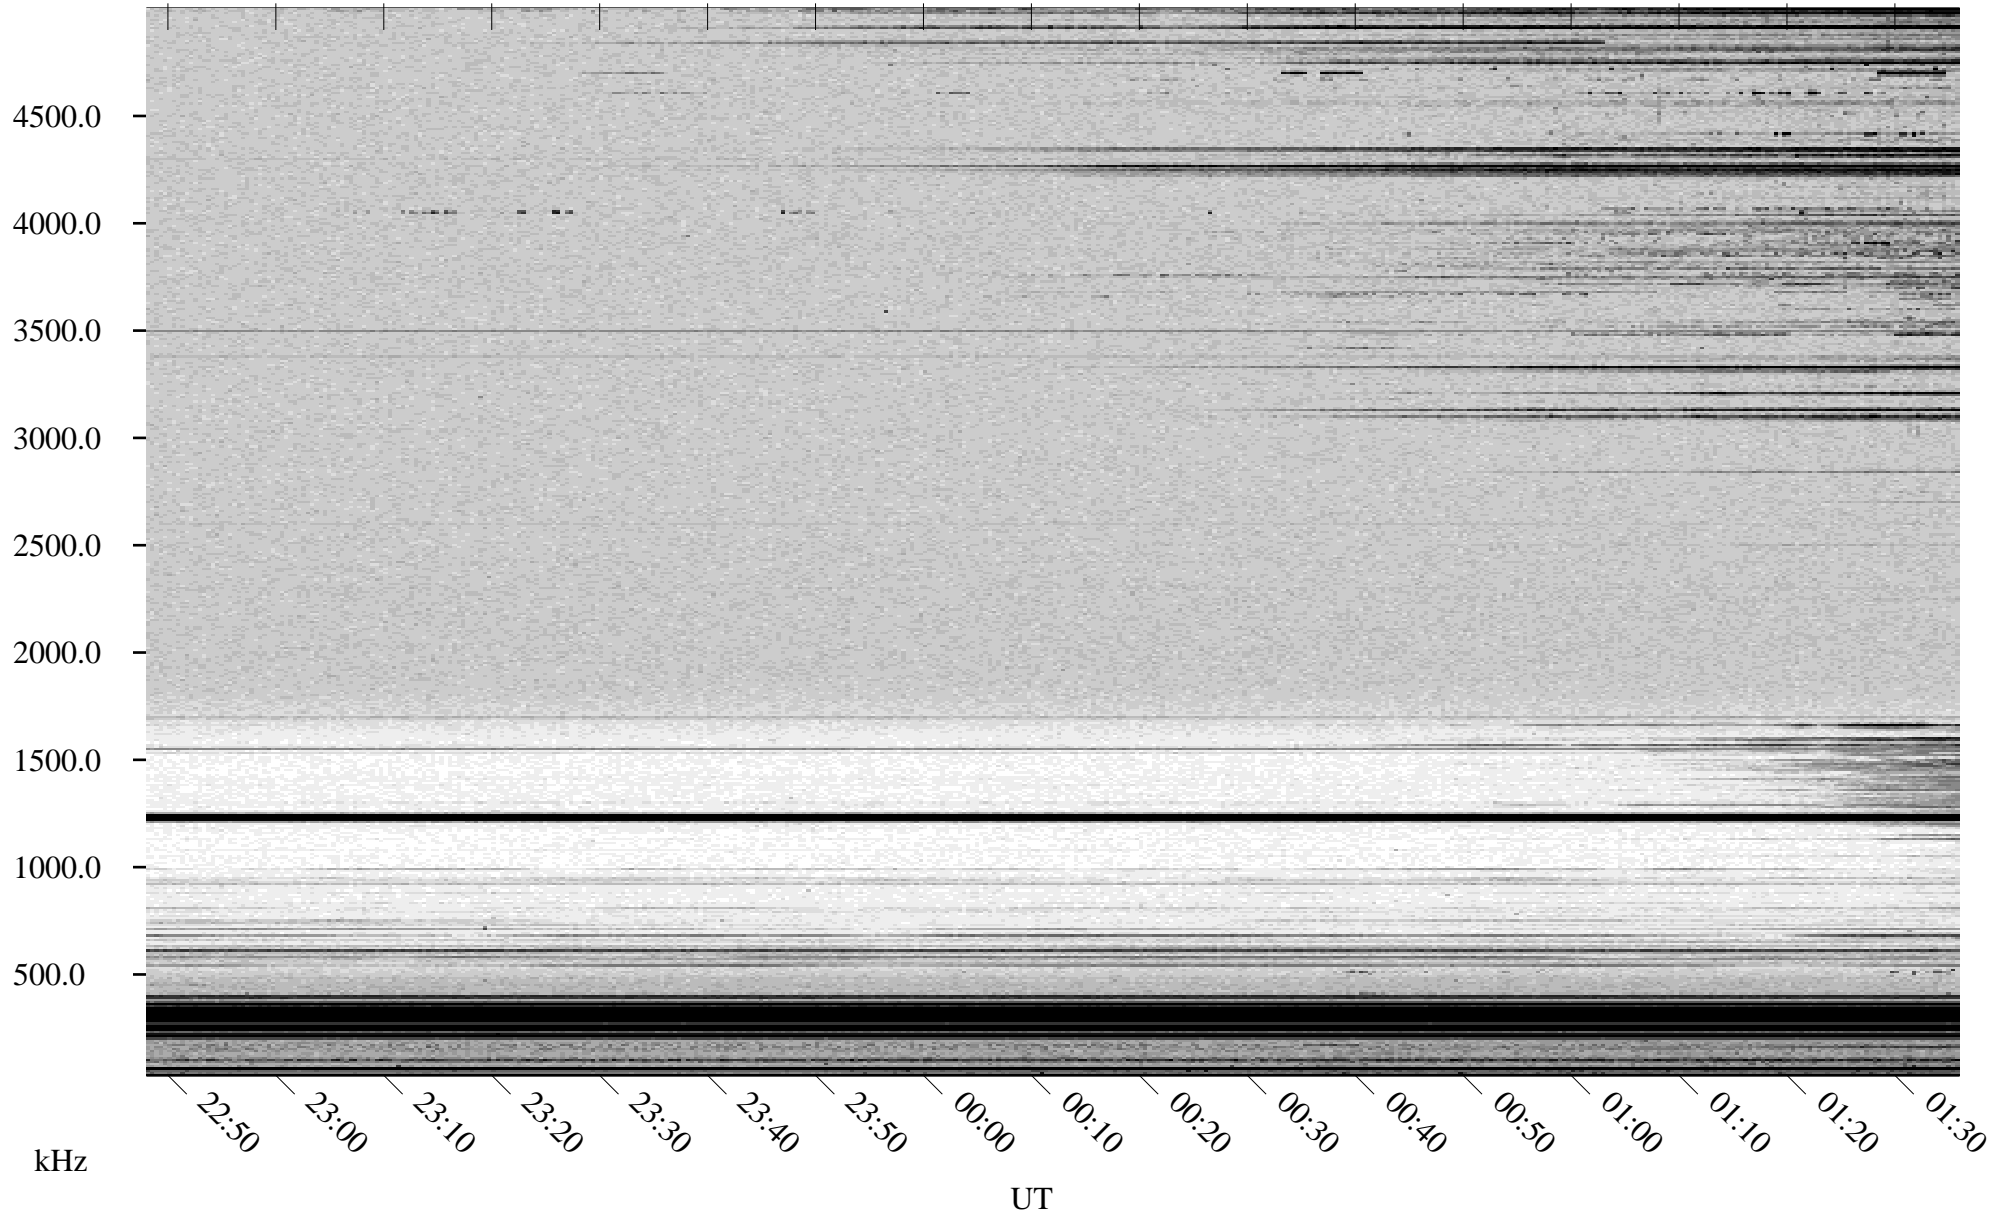

05/04/2002 Churchill, Manitoba

Linear Scale Black = 161 White = 15

ch02124l.r00m max_12

Page 1

05/04/2002 Churchill, Manitoba

Linear Scale Black = 161 White = 15

ch02124l.r00m max_12

Page 2

05/05/2002 Churchill, Manitoba

Linear Scale Black = 161 White = 15

ch02124l.r00m max_12

Page 3

05/05/2002 Churchill, Manitoba

Linear Scale Black = 161 White = 15

ch02124l.r00m max_12

Page 4

05/05/2002 Churchill, Manitoba

Linear Scale Black = 161 White = 15

ch02124l.r00m max_12

Page 5

05/05/2002 Churchill, Manitoba

Linear Scale Black = 161 White = 15

ch02124l.r00m max_12

Page 6

05/05/2002 Churchill, Manitoba

Linear Scale Black = 161 White = 15

ch02124l.r00m max_12

Page 7

05/05/2002 Churchill, Manitoba

Linear Scale Black = 161 White = 15

ch02124l.r00m max_12