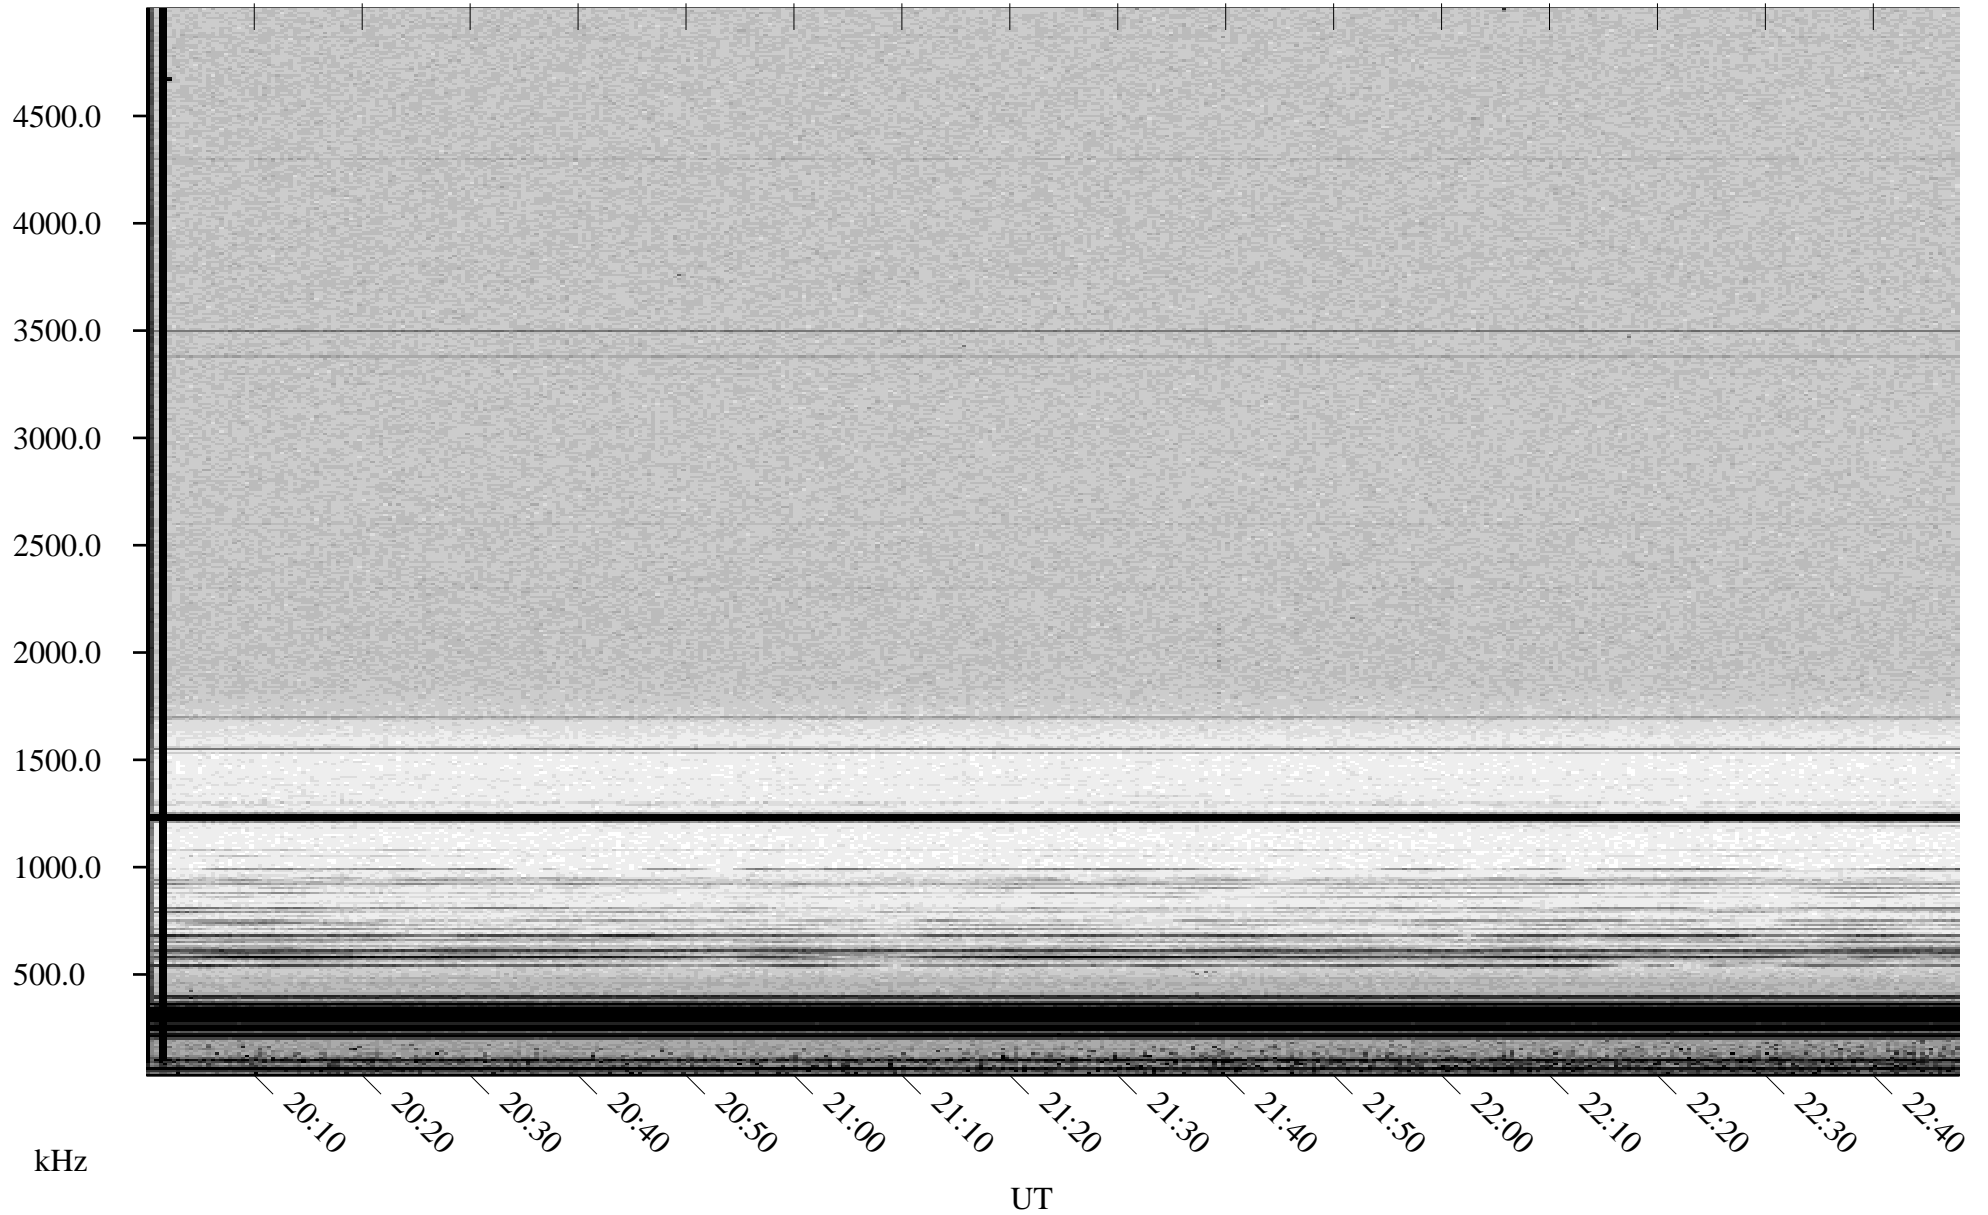

05/06/2002 Churchill, Manitoba

Linear Scale Black = 161 White = 15

ch02126l.r00m max_12

Page 1

05/06/2002 Churchill, Manitoba

Linear Scale Black = 161 White = 15

ch02126l.r00m max_12

Page 2

05/07/2002 Churchill, Manitoba

Linear Scale Black = 161 White = 15

ch02126l.r00m max_12

Page 3

05/07/2002 Churchill, Manitoba

Linear Scale Black = 161 White = 15

ch02126l.r00m max_12

Page 4

05/07/2002 Churchill, Manitoba

Linear Scale Black = 161 White = 15

ch02126l.r00m max_12

Page 5

05/07/2002 Churchill, Manitoba

Linear Scale Black = 161 White = 15

ch02126l.r00m max_12

Page 6

05/07/2002 Churchill, Manitoba

Linear Scale Black = 161 White = 15

ch02126l.r00m max_12

Page 7

05/07/2002 Churchill, Manitoba

Linear Scale Black = 161 White = 15

ch02126l.r00m max_12