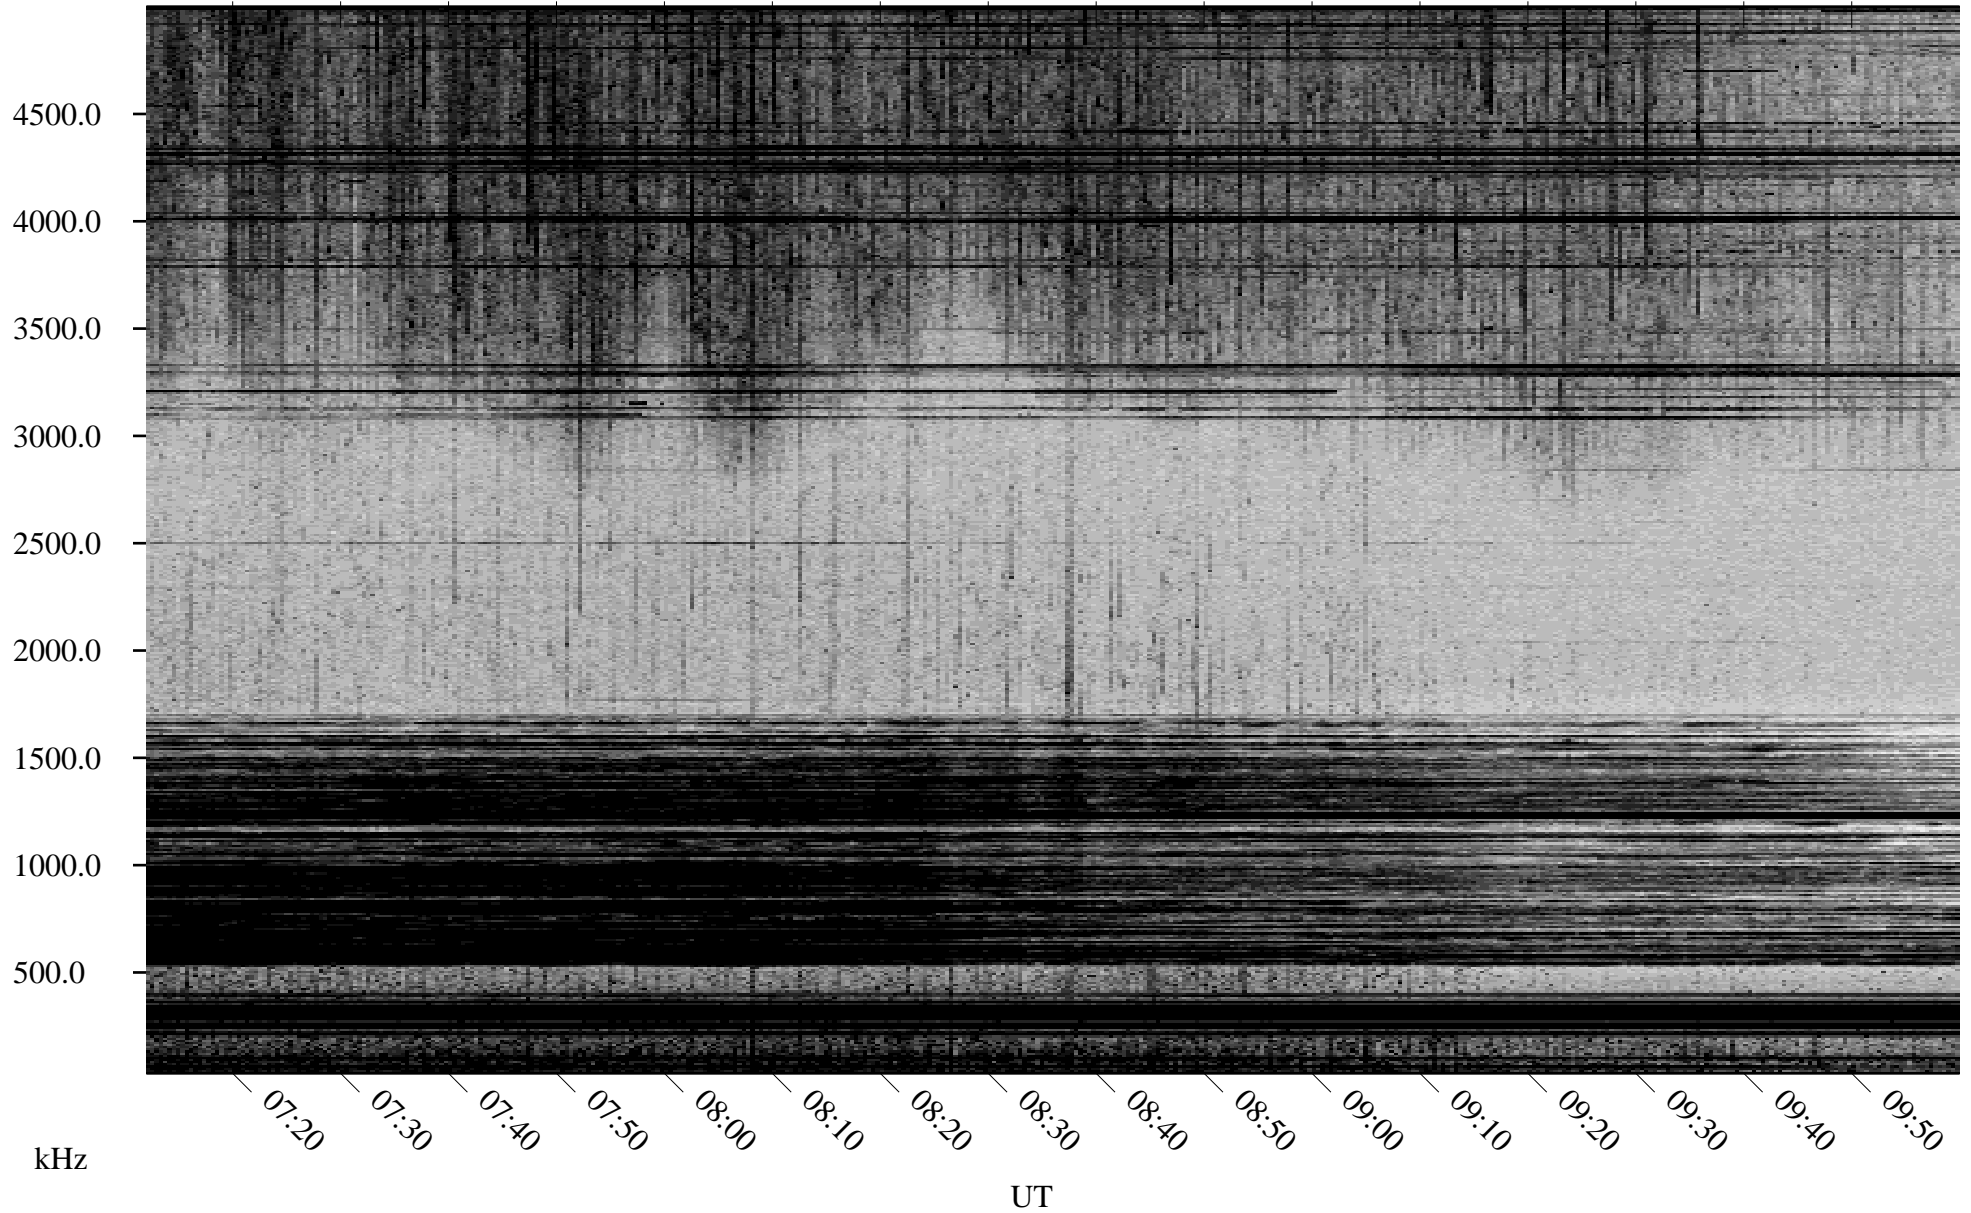

05/06/2002 Churchill, Manitoba

Linear Scale Black = 161 White = 15

ch02126l.r00m max_12

Page 1

05/06/2002 Churchill, Manitoba

Linear Scale Black = 161 White = 15

ch02126l.r00m max_12

Page 2

05/07/2002 Churchill, Manitoba

Linear Scale Black = 161 White = 15

ch02126l.r00m max_12

Page 3

05/07/2002 Churchill, Manitoba

Linear Scale Black = 161 White = 15

ch02126l.r00m max_12

Page 4

05/07/2002 Churchill, Manitoba

Linear Scale Black = 161 White = 15

ch02126l.r00m max_12

Page 5

05/07/2002 Churchill, Manitoba

Linear Scale Black = 161 White = 15

ch02126l.r00m max_12

Page 6

05/07/2002 Churchill, Manitoba

Linear Scale Black = 161 White = 15

ch02126l.r00m max_12

Page 7

05/07/2002 Churchill, Manitoba

Linear Scale Black = 161 White = 15

ch02126l.r00m max_12