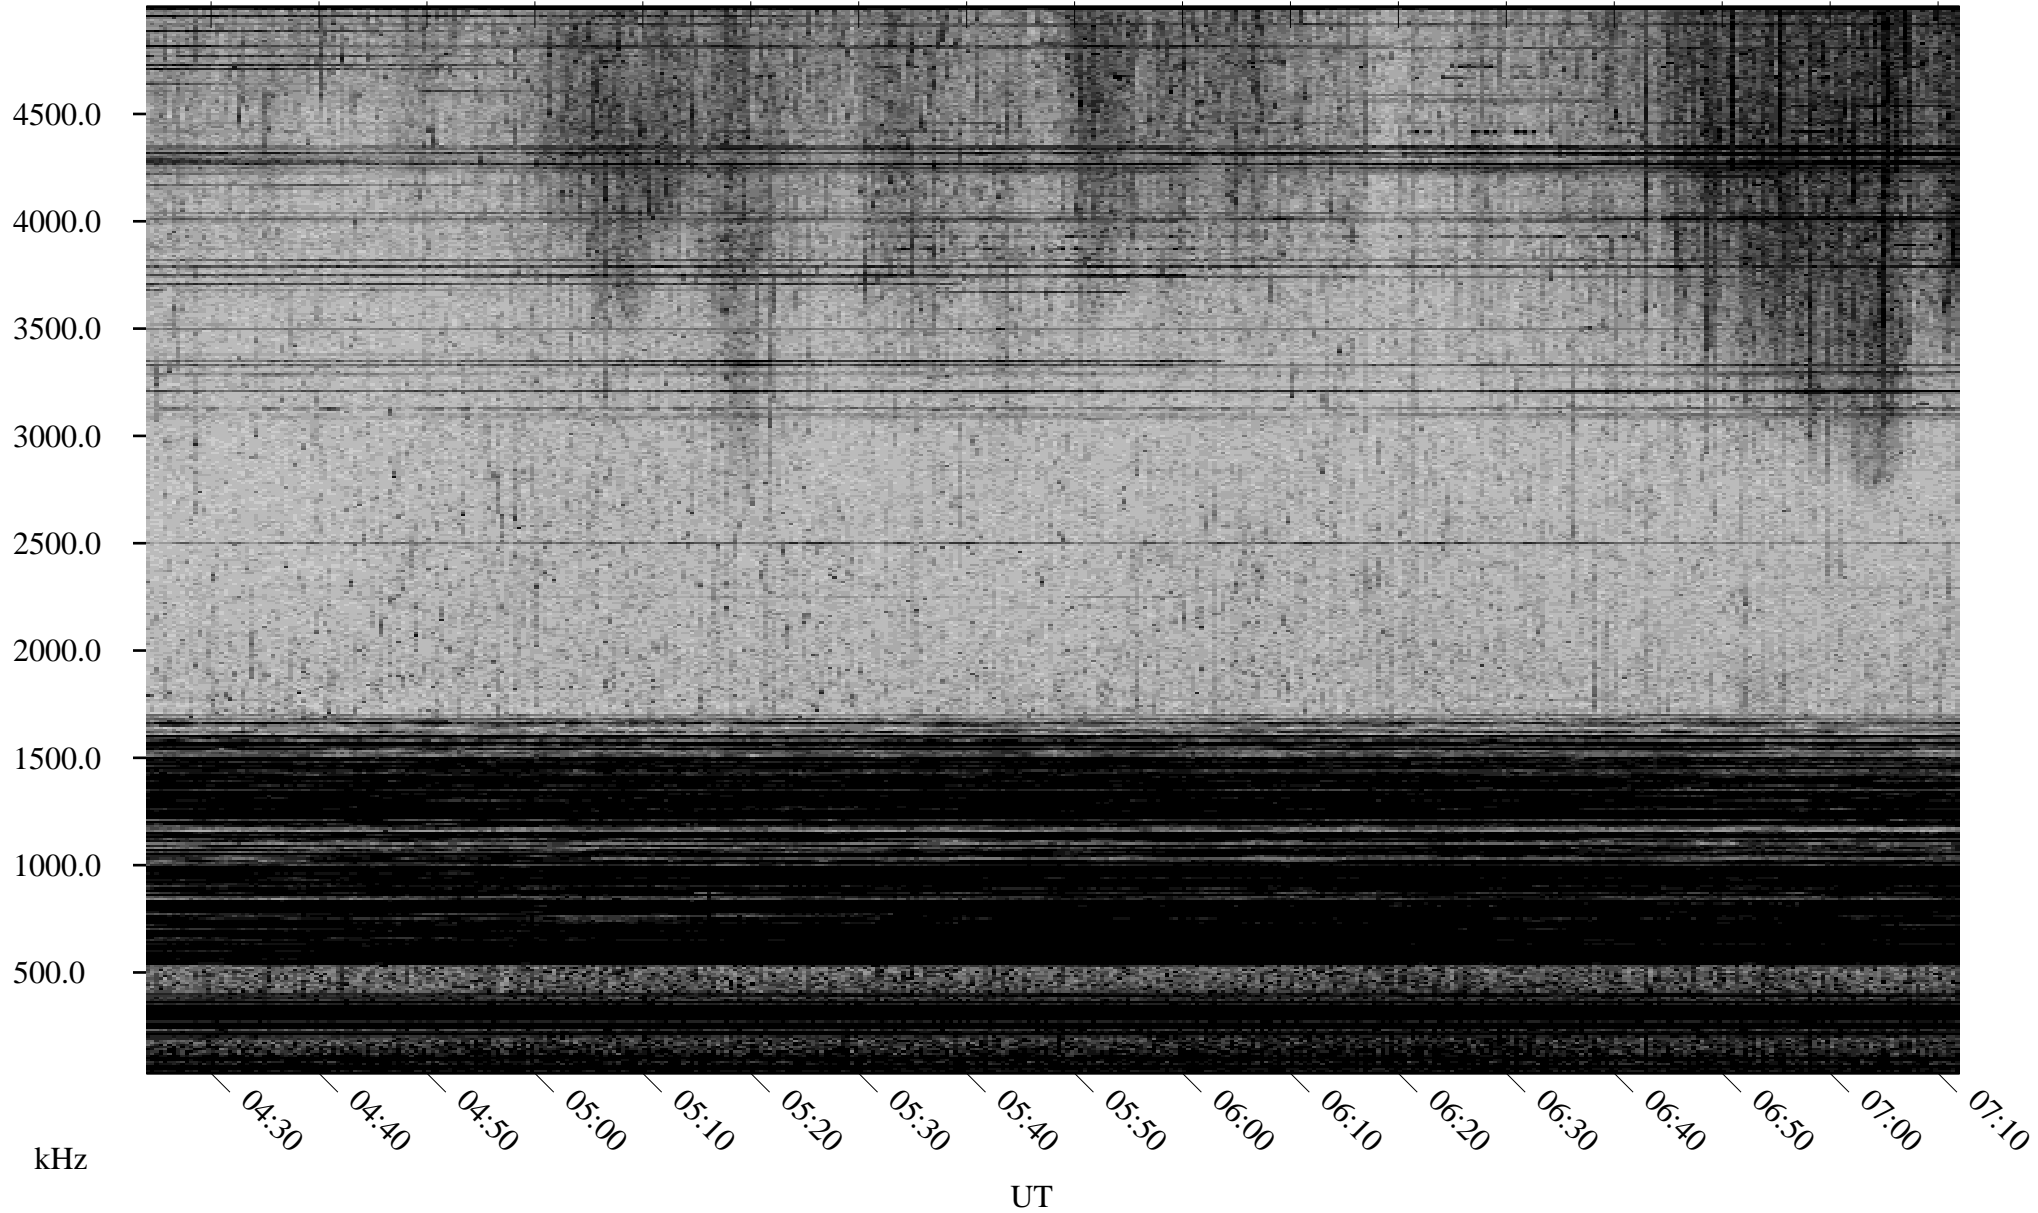

05/06/2002 Churchill, Manitoba

Linear Scale Black = 161 White = 15

ch02126l.r00m max_12

Page 1

05/06/2002 Churchill, Manitoba

Linear Scale Black = 161 White = 15

ch02126l.r00m max_12

Page 2

05/07/2002 Churchill, Manitoba

Linear Scale Black = 161 White = 15

ch02126l.r00m max_12

Page 3

05/07/2002 Churchill, Manitoba

Linear Scale Black = 161 White = 15

ch02126l.r00m max_12

Page 4

05/07/2002 Churchill, Manitoba

Linear Scale Black = 161 White = 15

ch02126l.r00m max_12

Page 5

05/07/2002 Churchill, Manitoba

Linear Scale Black = 161 White = 15

ch02126l.r00m max_12

Page 6

05/07/2002 Churchill, Manitoba

Linear Scale Black = 161 White = 15

ch02126l.r00m max_12

Page 7

05/07/2002 Churchill, Manitoba

Linear Scale Black = 161 White = 15

ch02126l.r00m max_12