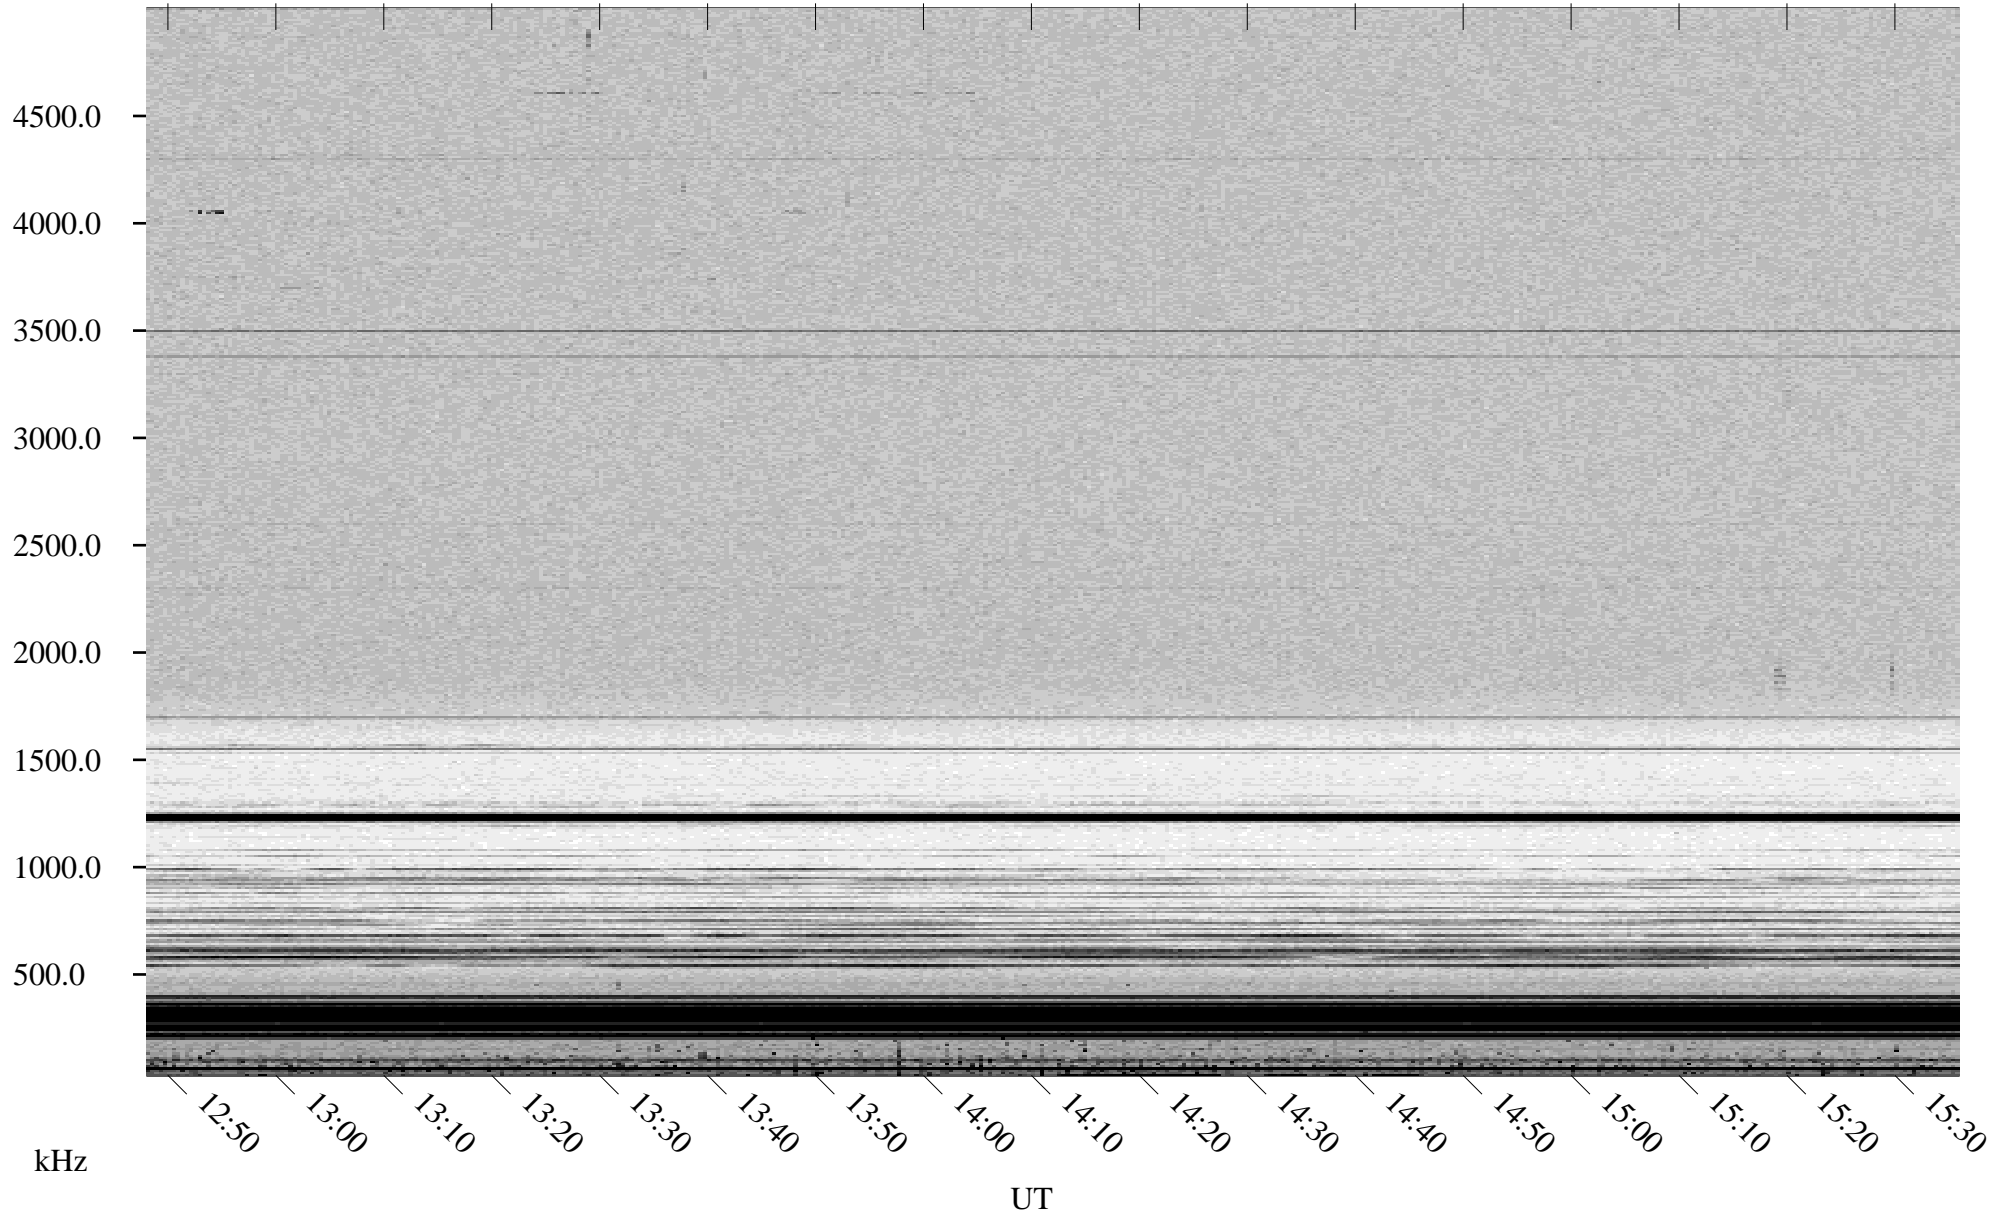

05/06/2002 Churchill, Manitoba

Linear Scale Black = 161 White = 15

ch02126l.r00m max_12

Page 1

05/06/2002 Churchill, Manitoba

Linear Scale Black = 161 White = 15

ch02126l.r00m max_12

Page 2

05/07/2002 Churchill, Manitoba

Linear Scale Black = 161 White = 15

ch02126l.r00m max_12

Page 3

05/07/2002 Churchill, Manitoba

Linear Scale Black = 161 White = 15

ch02126l.r00m max_12

Page 4

05/07/2002 Churchill, Manitoba

Linear Scale Black = 161 White = 15

ch02126l.r00m max_12

Page 5

05/07/2002 Churchill, Manitoba

Linear Scale Black = 161 White = 15

ch02126l.r00m max_12

Page 6

05/07/2002 Churchill, Manitoba

Linear Scale Black = 161 White = 15

ch02126l.r00m max_12

Page 7

05/07/2002 Churchill, Manitoba

Linear Scale Black = 161 White = 15

ch02126l.r00m max_12