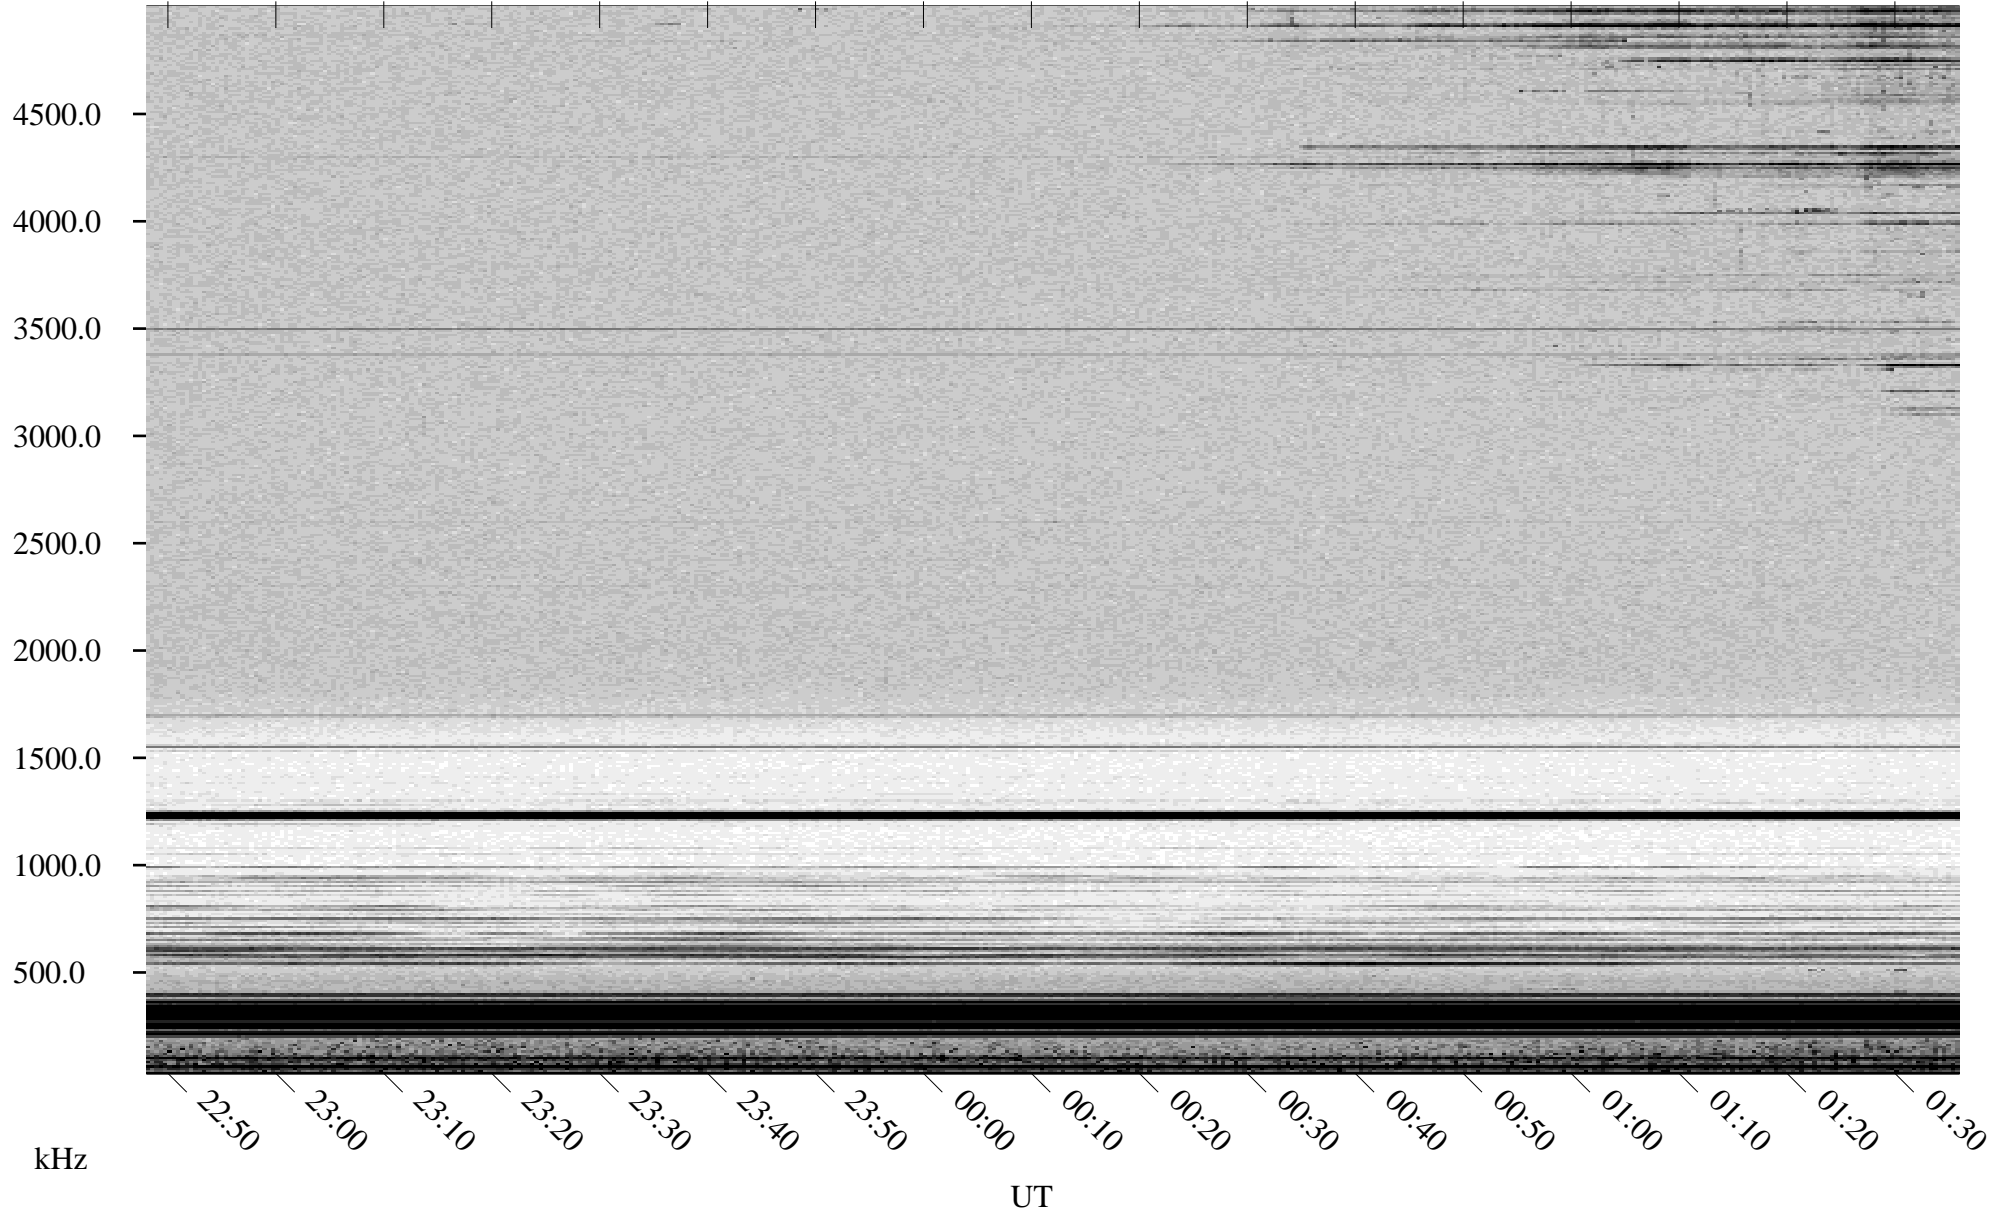

05/06/2002 Churchill, Manitoba

Linear Scale Black = 161 White = 15

ch02126l.r00m max_12

Page 1

05/06/2002 Churchill, Manitoba

Linear Scale Black = 161 White = 15

ch02126l.r00m max_12

Page 2

05/07/2002 Churchill, Manitoba

Linear Scale Black = 161 White = 15

ch02126l.r00m max_12

Page 3

05/07/2002 Churchill, Manitoba

Linear Scale Black = 161 White = 15

ch02126l.r00m max_12

Page 4

05/07/2002 Churchill, Manitoba

Linear Scale Black = 161 White = 15

ch02126l.r00m max_12

Page 5

05/07/2002 Churchill, Manitoba

Linear Scale Black = 161 White = 15

ch02126l.r00m max_12

Page 6

05/07/2002 Churchill, Manitoba

Linear Scale Black = 161 White = 15

ch02126l.r00m max_12

Page 7

05/07/2002 Churchill, Manitoba

Linear Scale Black = 161 White = 15

ch02126l.r00m max_12