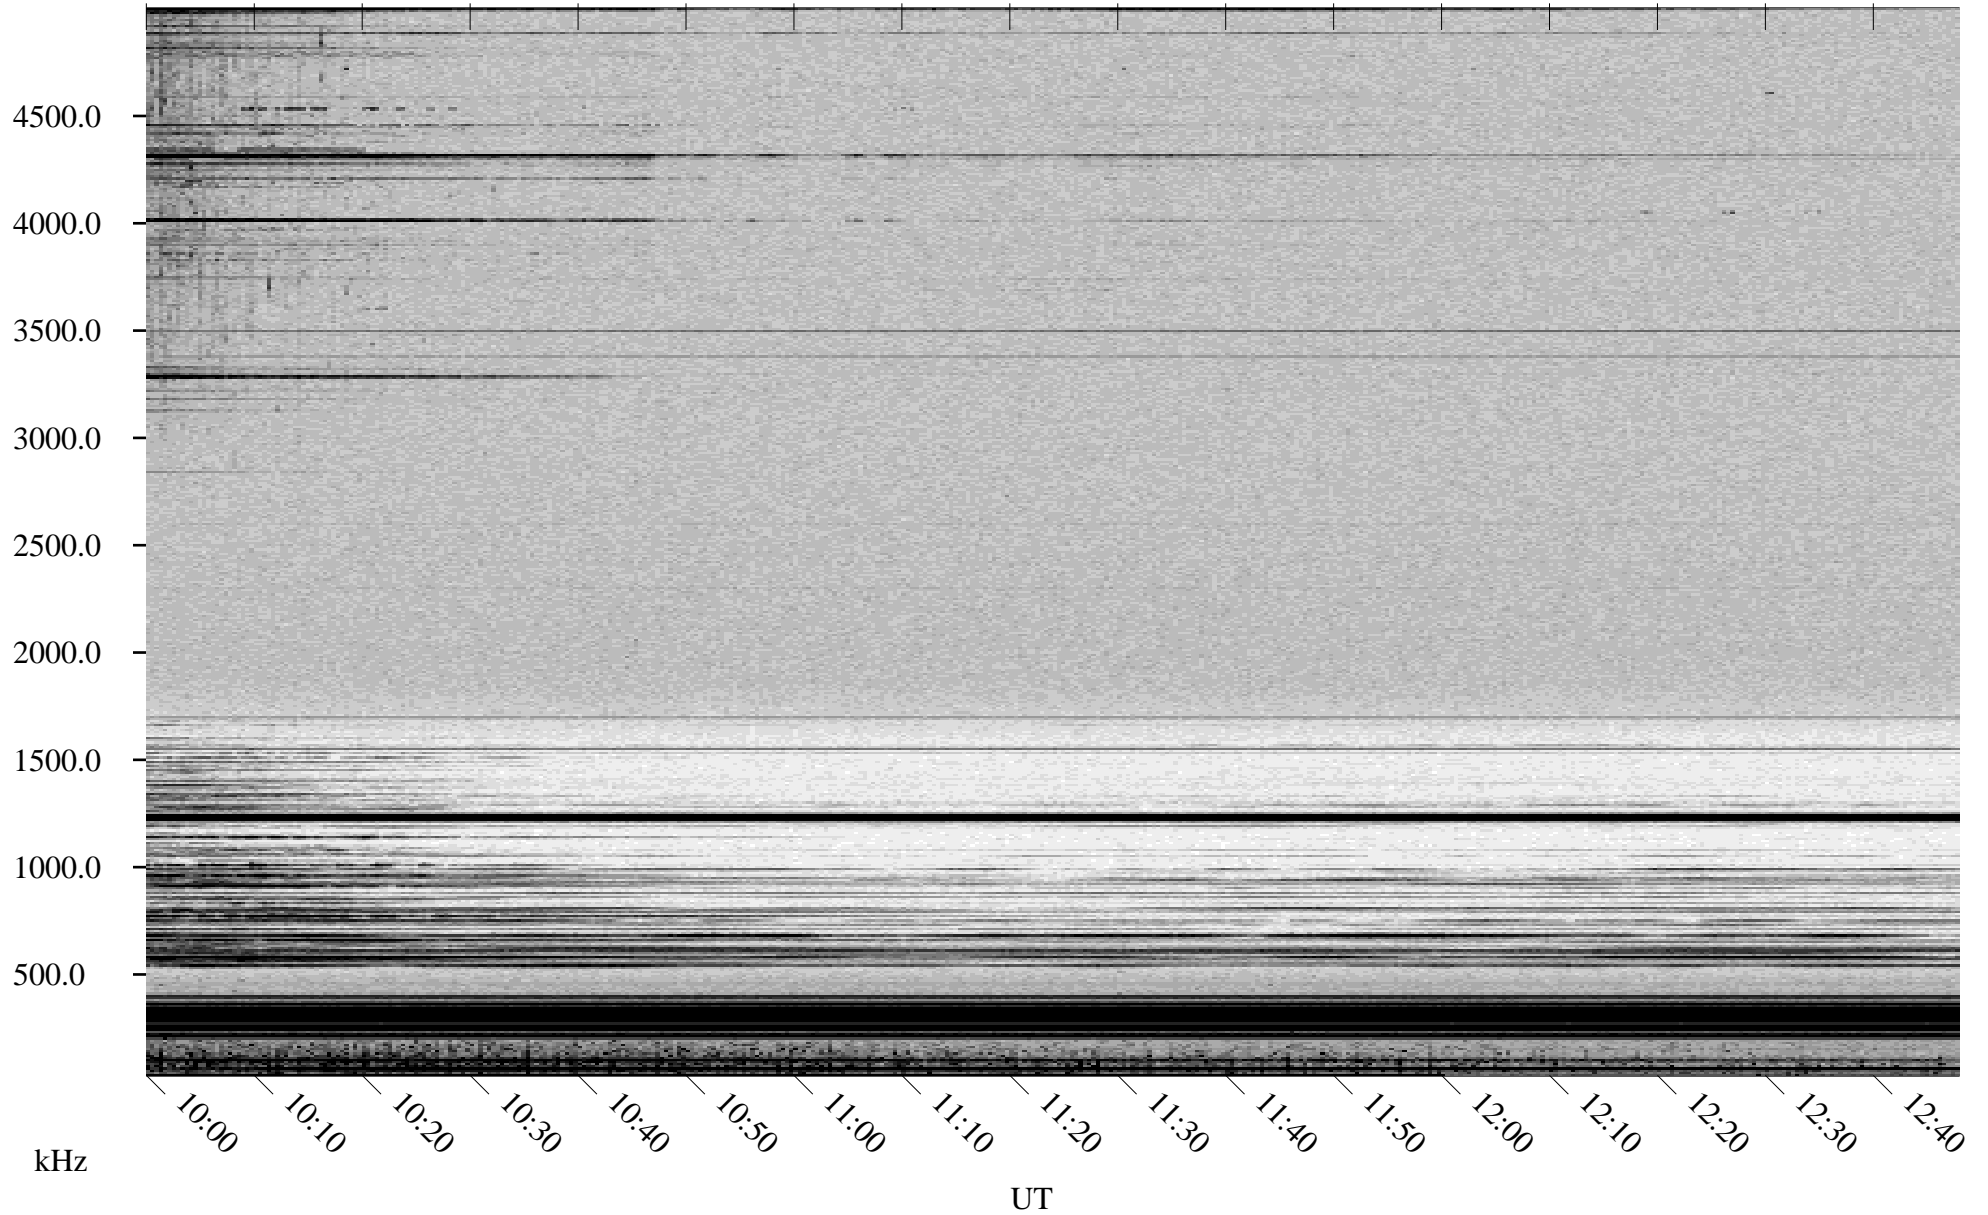

05/06/2002 Churchill, Manitoba

Linear Scale Black = 161 White = 15

ch02126l.r00m max_12

Page 1

05/06/2002 Churchill, Manitoba

Linear Scale Black = 161 White = 15

ch02126l.r00m max_12

Page 2

05/07/2002 Churchill, Manitoba

Linear Scale Black = 161 White = 15

ch02126l.r00m max_12

Page 3

05/07/2002 Churchill, Manitoba

Linear Scale Black = 161 White = 15

ch02126l.r00m max_12

Page 4

05/07/2002 Churchill, Manitoba

Linear Scale Black = 161 White = 15

ch02126l.r00m max_12

Page 5

05/07/2002 Churchill, Manitoba

Linear Scale Black = 161 White = 15

ch02126l.r00m max_12

Page 6

05/07/2002 Churchill, Manitoba

Linear Scale Black = 161 White = 15

ch02126l.r00m max_12

Page 7

05/07/2002 Churchill, Manitoba

Linear Scale Black = 161 White = 15

ch02126l.r00m max_12