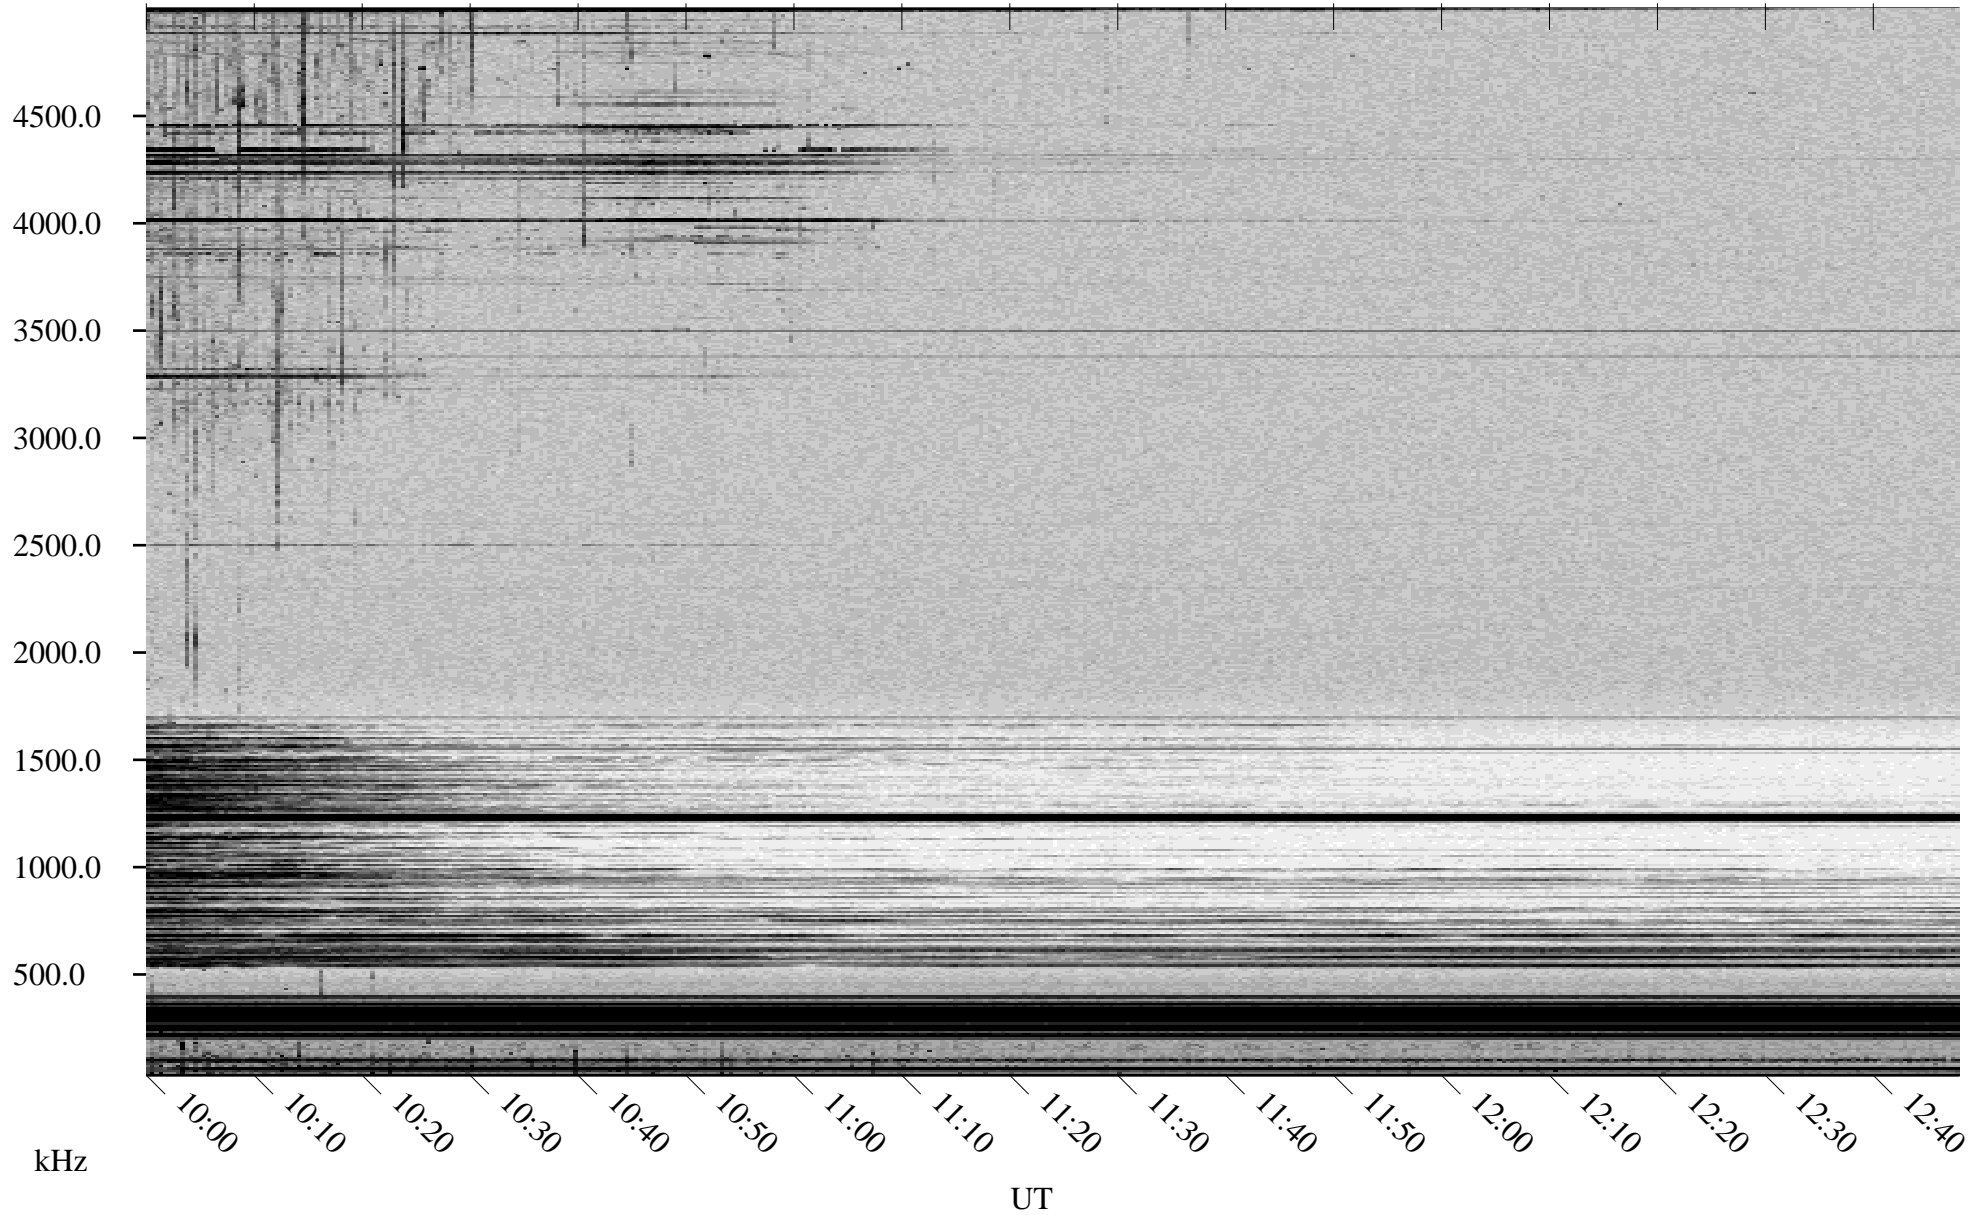

05/07/2002 Churchill, Manitoba

Linear Scale Black = 161 White = 15

ch021271.r00m max_12

Page 1

05/07/2002 Churchill, Manitoba

Linear Scale Black = 161 White = 15

ch021271.r00m max_12

Page 2

05/08/2002 Churchill, Manitoba

Linear Scale Black = 161 White = 15

ch021271.r00m max_12

Page 3

05/08/2002 Churchill, Manitoba

Linear Scale Black = 161 White = 15

ch021271.r00m max_12

Page 4

05/08/2002 Churchill, Manitoba

Linear Scale Black = 161 White = 15

ch021271.r00m max_12

Page 5

05/08/2002 Churchill, Manitoba

Linear Scale Black = 161 White = 15

ch021271.r00m max_12

Page 6

05/08/2002 Churchill, Manitoba

Linear Scale Black = 161 White = 15

ch021271.r00m max_12

Page 7

05/08/2002 Churchill, Manitoba

Linear Scale Black = 161 White = 15

ch021271.r00m max_12

Page 8