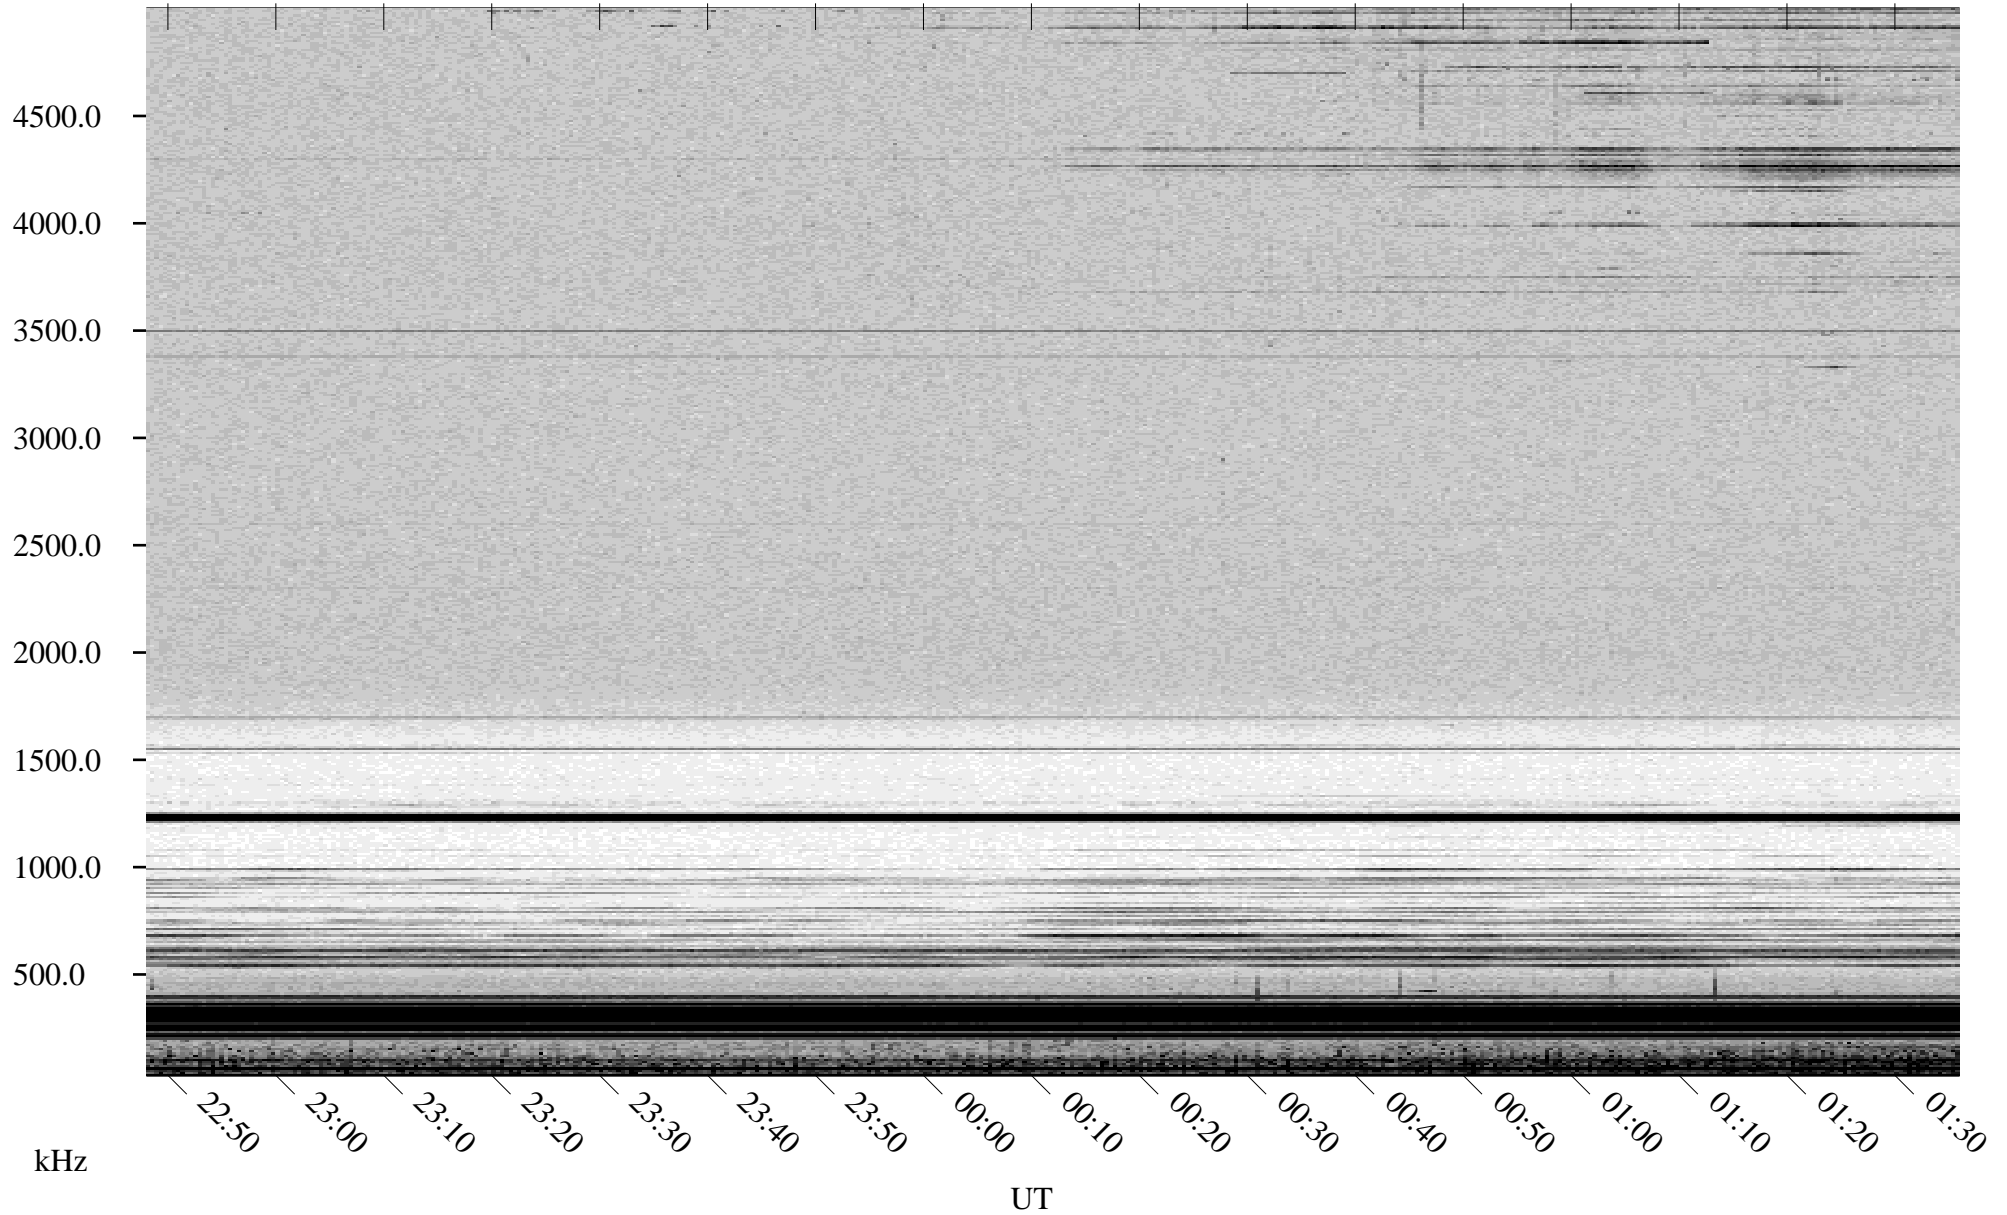

05/07/2002 Churchill, Manitoba

Linear Scale Black = 161 White = 15

ch021271.r00m max_12

Page 1

05/07/2002 Churchill, Manitoba

Linear Scale Black = 161 White = 15

ch021271.r00m max_12

Page 2

05/08/2002 Churchill, Manitoba

Linear Scale Black = 161 White = 15

ch021271.r00m max_12

Page 3

05/08/2002 Churchill, Manitoba

Linear Scale Black = 161 White = 15

ch021271.r00m max_12

Page 4

05/08/2002 Churchill, Manitoba

Linear Scale Black = 161 White = 15

ch021271.r00m max_12

Page 5

05/08/2002 Churchill, Manitoba

Linear Scale Black = 161 White = 15

ch021271.r00m max_12

Page 6

05/08/2002 Churchill, Manitoba

Linear Scale Black = 161 White = 15

ch021271.r00m max_12

Page 7

05/08/2002 Churchill, Manitoba

Linear Scale Black = 161 White = 15

ch021271.r00m max_12

Page 8