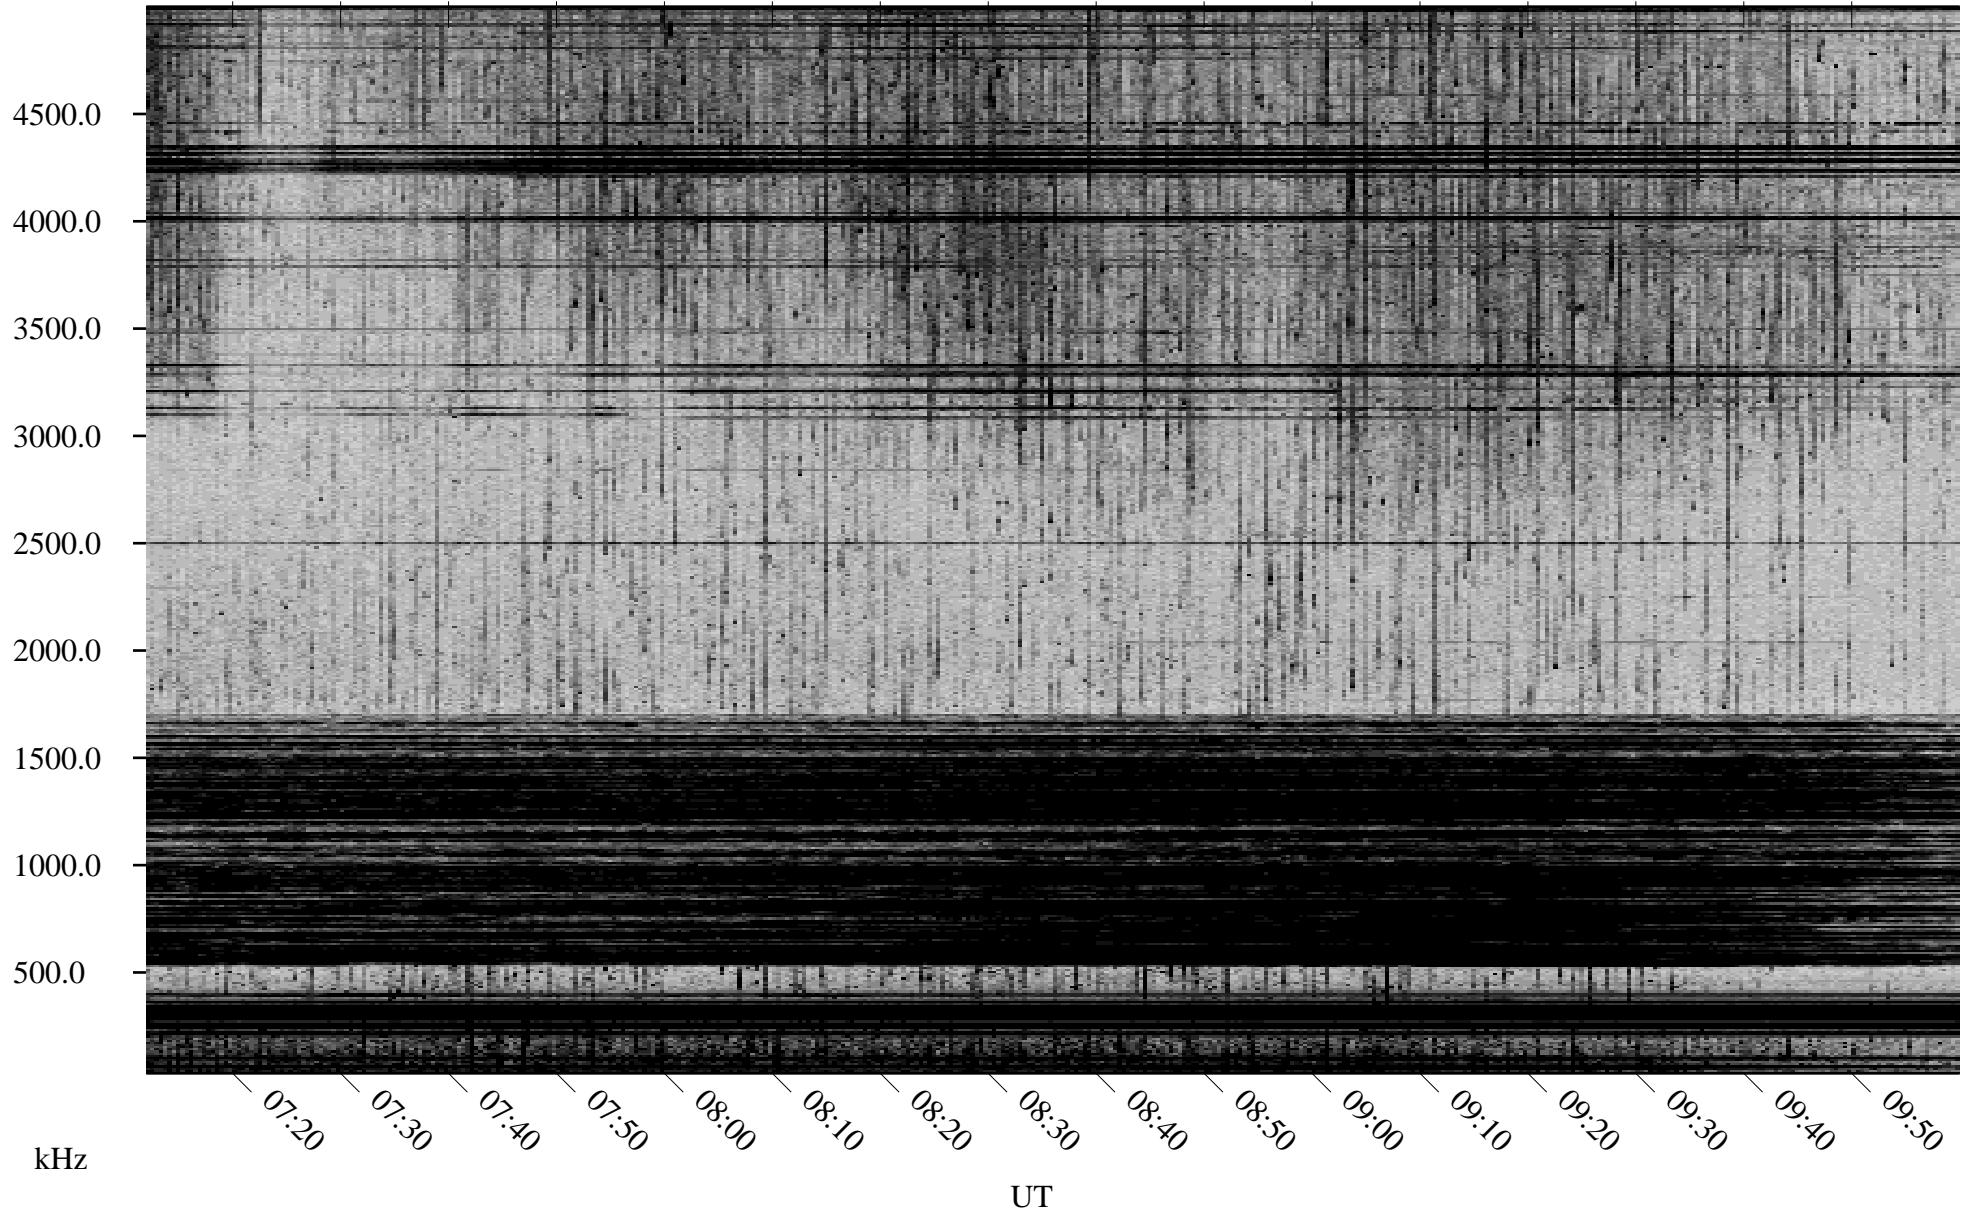

05/07/2002 Churchill, Manitoba

Linear Scale Black = 161 White = 15

ch021271.r00m max_12

Page 1

05/07/2002 Churchill, Manitoba

Linear Scale Black = 161 White = 15

ch021271.r00m max_12

Page 2

05/08/2002 Churchill, Manitoba

Linear Scale Black = 161 White = 15

ch021271.r00m max_12

Page 3

05/08/2002 Churchill, Manitoba

Linear Scale Black = 161 White = 15

ch021271.r00m max_12

Page 4

05/08/2002 Churchill, Manitoba

Linear Scale Black = 161 White = 15

ch021271.r00m max_12

Page 5

05/08/2002 Churchill, Manitoba

Linear Scale Black = 161 White = 15

ch021271.r00m max_12

Page 6

05/08/2002 Churchill, Manitoba

Linear Scale Black = 161 White = 15

ch021271.r00m max_12

Page 7

05/08/2002 Churchill, Manitoba

Linear Scale Black = 161 White = 15

ch021271.r00m max_12

Page 8