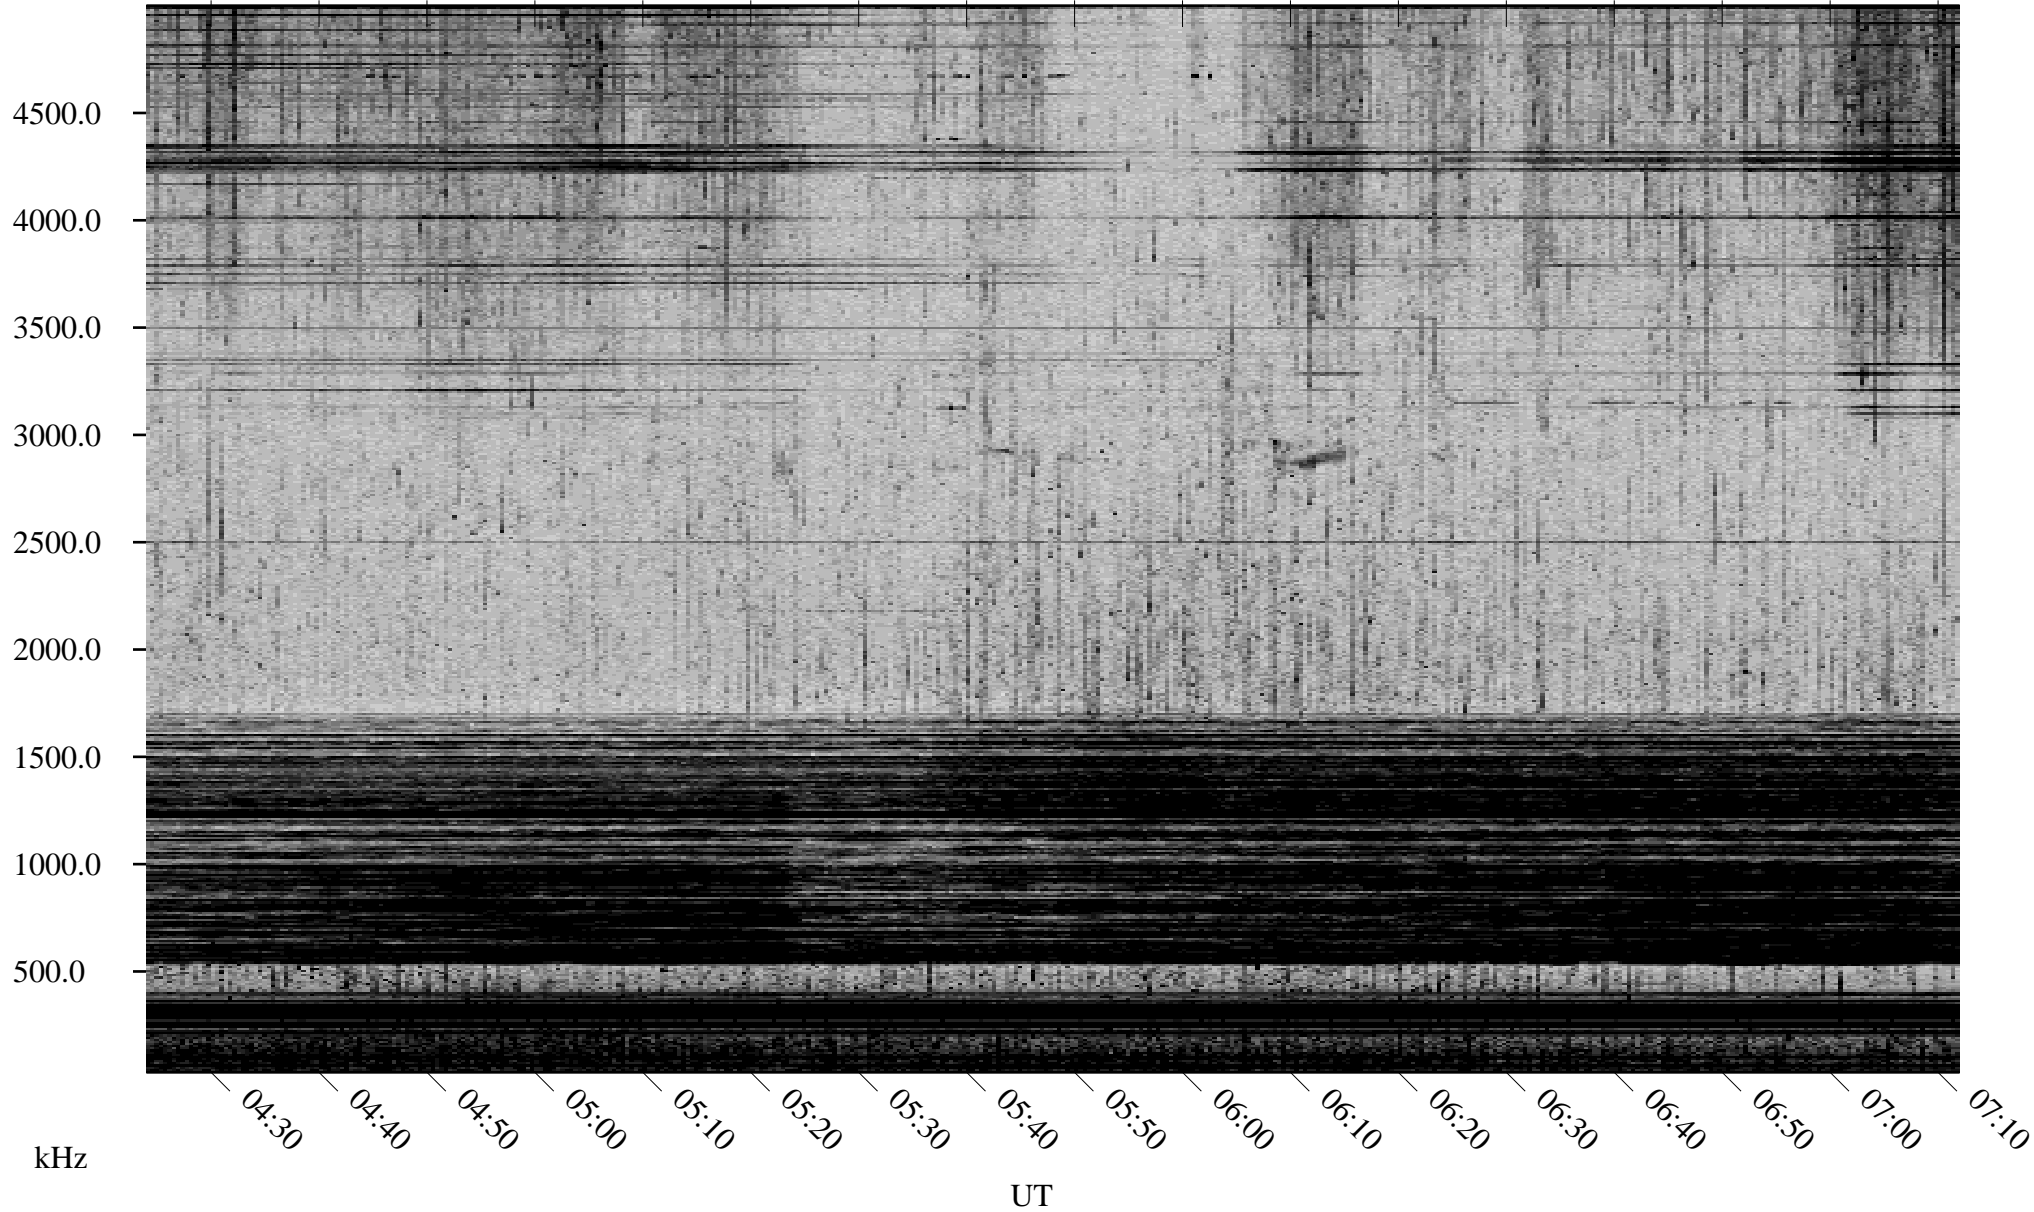

05/07/2002 Churchill, Manitoba

Linear Scale Black = 161 White = 15

ch021271.r00m max_12

Page 1

05/07/2002 Churchill, Manitoba

Linear Scale Black = 161 White = 15

ch021271.r00m max_12

Page 2

05/08/2002 Churchill, Manitoba

Linear Scale Black = 161 White = 15

ch021271.r00m max_12

Page 3

05/08/2002 Churchill, Manitoba

Linear Scale Black = 161 White = 15

ch021271.r00m max_12

Page 4

05/08/2002 Churchill, Manitoba

Linear Scale Black = 161 White = 15

ch021271.r00m max_12

Page 5

05/08/2002 Churchill, Manitoba

Linear Scale Black = 161 White = 15

ch021271.r00m max_12

Page 6

05/08/2002 Churchill, Manitoba

Linear Scale Black = 161 White = 15

ch021271.r00m max_12

Page 7

05/08/2002 Churchill, Manitoba

Linear Scale Black = 161 White = 15

ch021271.r00m max_12

Page 8