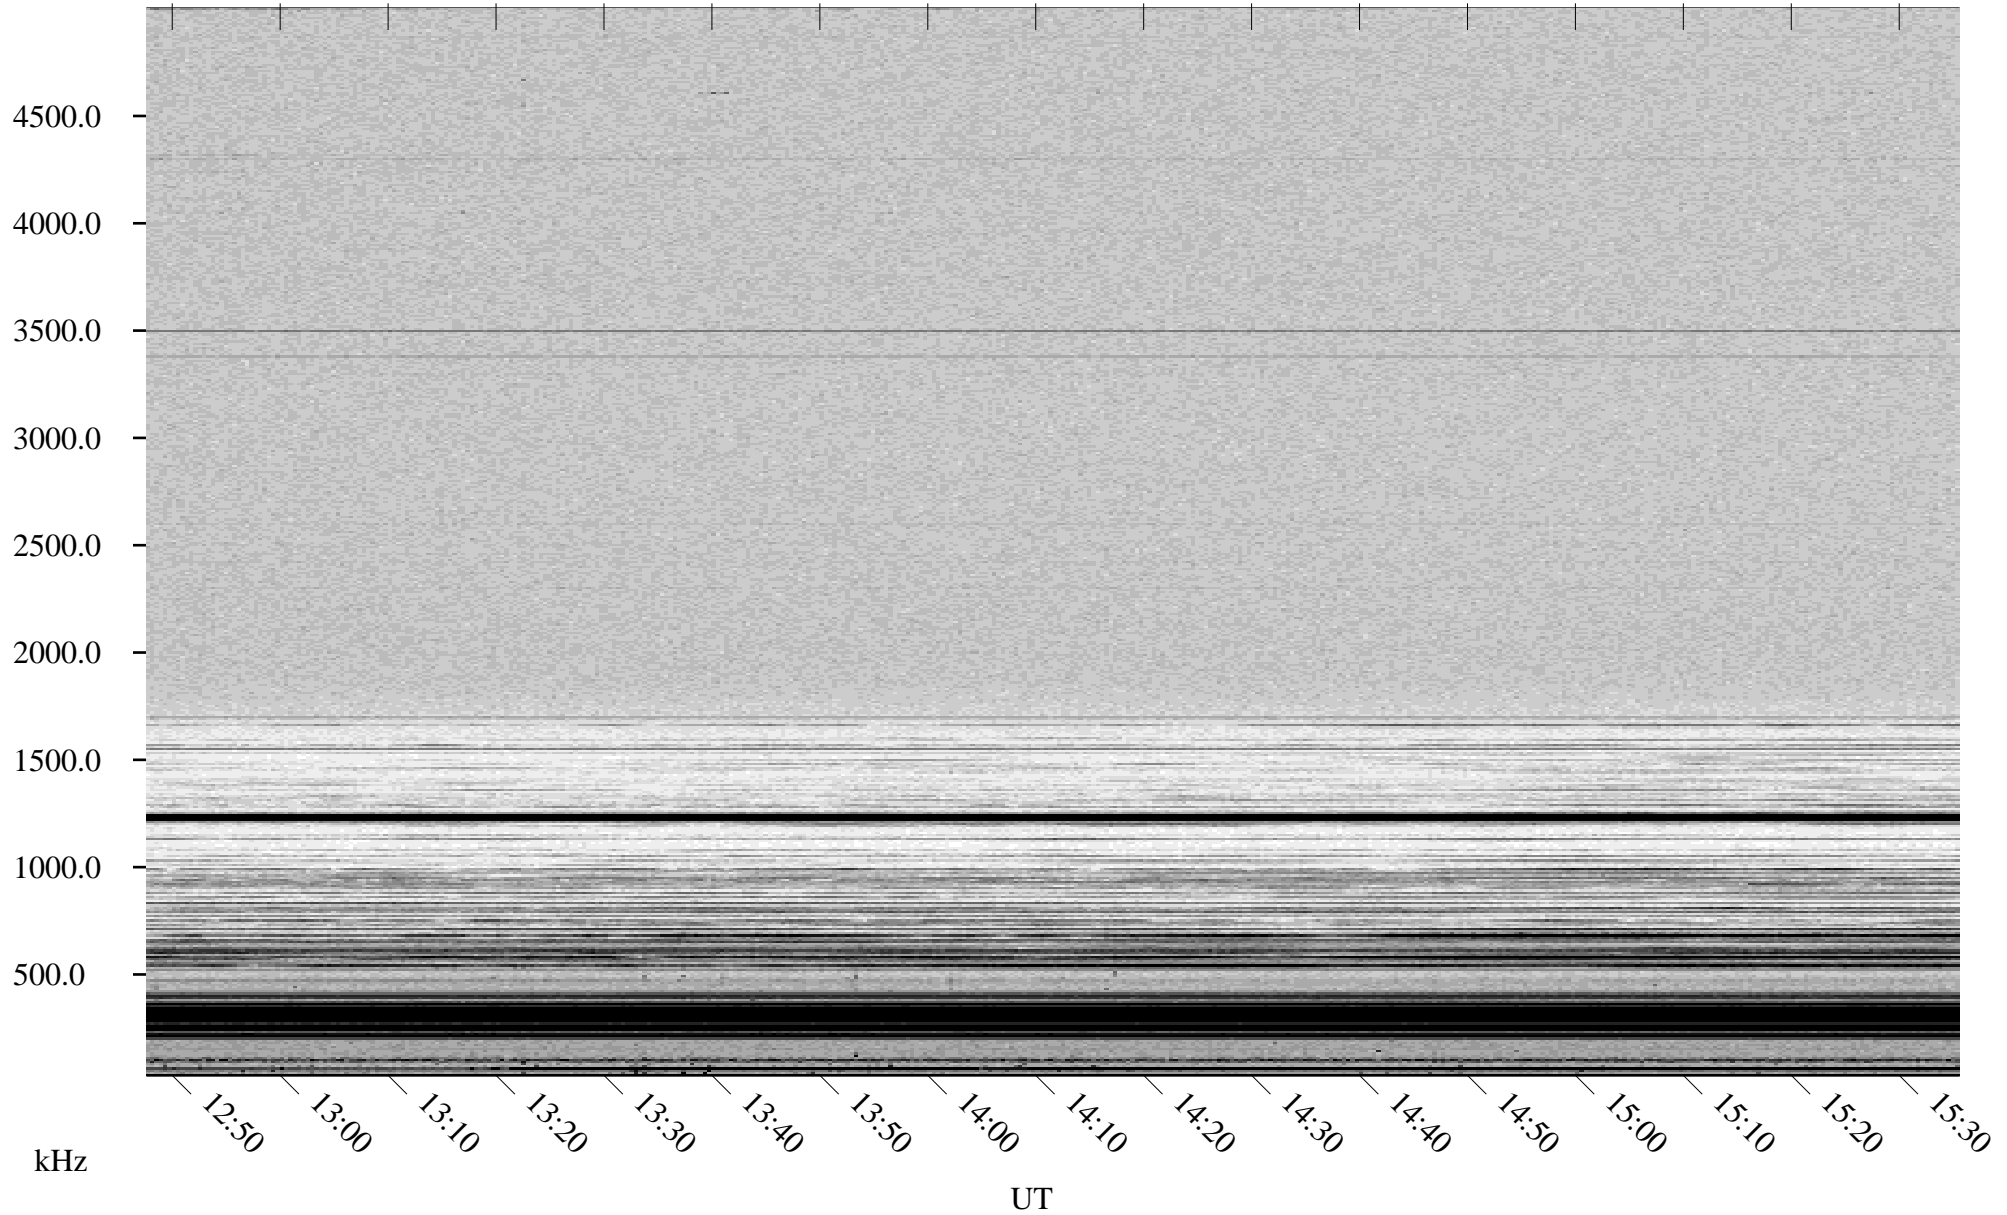

05/08/2002 Churchill, Manitoba

Linear Scale Black = 161 White = 15

ch02128l.r00m max_12

Page 1

05/08/2002 Churchill, Manitoba

Linear Scale Black = 161 White = 15

ch02128l.r00m max_12

Page 2

05/09/2002 Churchill, Manitoba

Linear Scale Black = 161 White = 15

ch02128l.r00m max_12

Page 3

05/09/2002 Churchill, Manitoba

Linear Scale Black = 161 White = 15

ch02128l.r00m max_12

Page 4

05/09/2002 Churchill, Manitoba

Linear Scale Black = 161 White = 15

ch02128l.r00m max_12

Page 5

05/09/2002 Churchill, Manitoba

Linear Scale Black = 161 White = 15

ch02128l.r00m max_12

Page 6

05/09/2002 Churchill, Manitoba

Linear Scale Black = 161 White = 15

ch02128l.r00m max_12

Page 7

05/09/2002 Churchill, Manitoba

Linear Scale Black = 161 White = 15

ch02128l.r00m max_12

Page 8