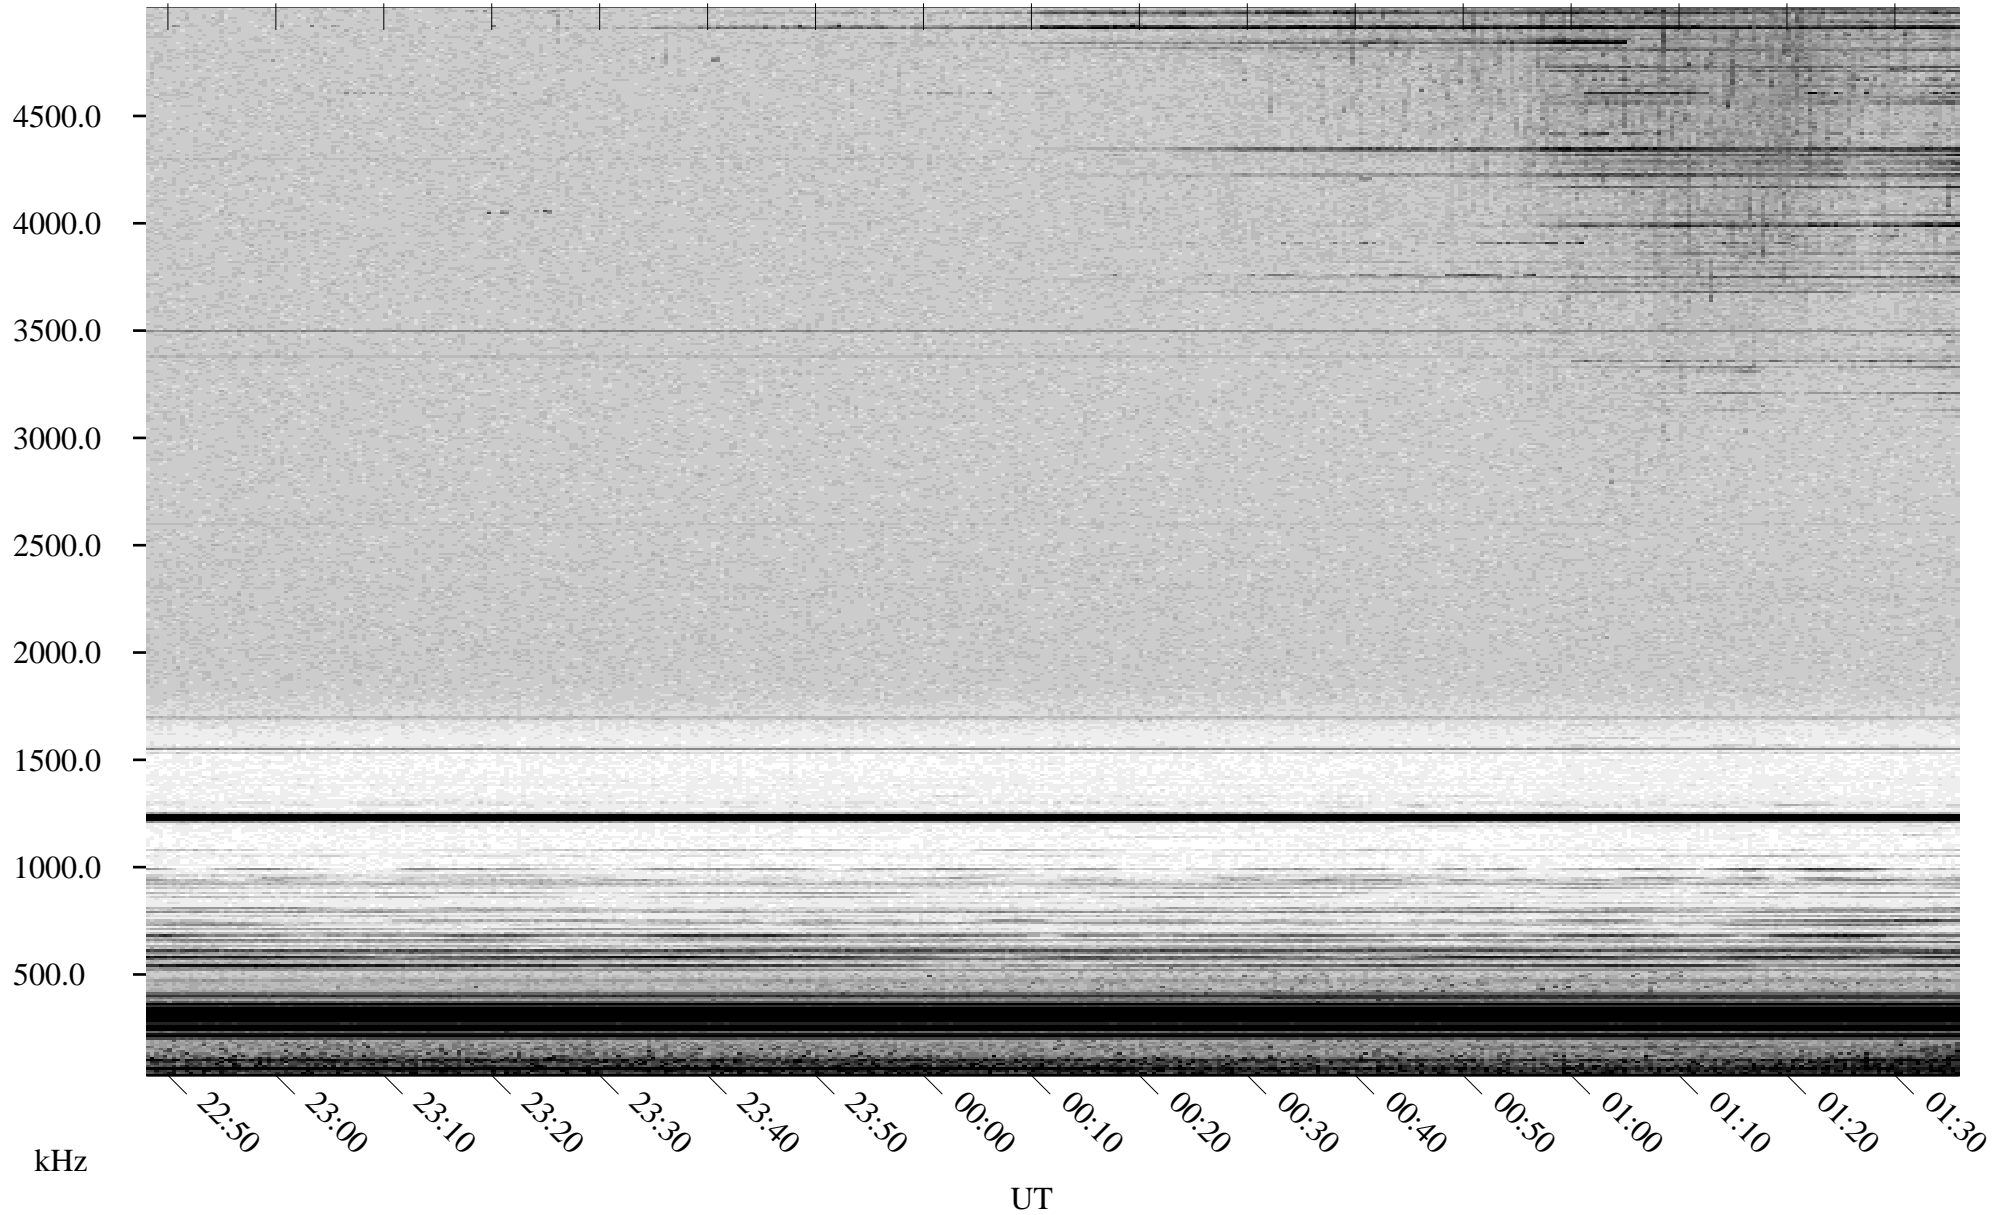

05/08/2002 Churchill, Manitoba

Linear Scale Black = 161 White = 15

ch02128l.r00m max_12

Page 1

05/08/2002 Churchill, Manitoba

Linear Scale Black = 161 White = 15

ch02128l.r00m max_12

Page 2

05/09/2002 Churchill, Manitoba

Linear Scale Black = 161 White = 15

ch02128l.r00m max_12

Page 3

05/09/2002 Churchill, Manitoba

Linear Scale Black = 161 White = 15

ch02128l.r00m max_12

Page 4

05/09/2002 Churchill, Manitoba

Linear Scale Black = 161 White = 15

ch02128l.r00m max_12

Page 5

05/09/2002 Churchill, Manitoba

Linear Scale Black = 161 White = 15

ch02128l.r00m max_12

Page 6

05/09/2002 Churchill, Manitoba

Linear Scale Black = 161 White = 15

ch02128l.r00m max_12

Page 7

05/09/2002 Churchill, Manitoba

Linear Scale Black = 161 White = 15

ch02128l.r00m max_12

Page 8