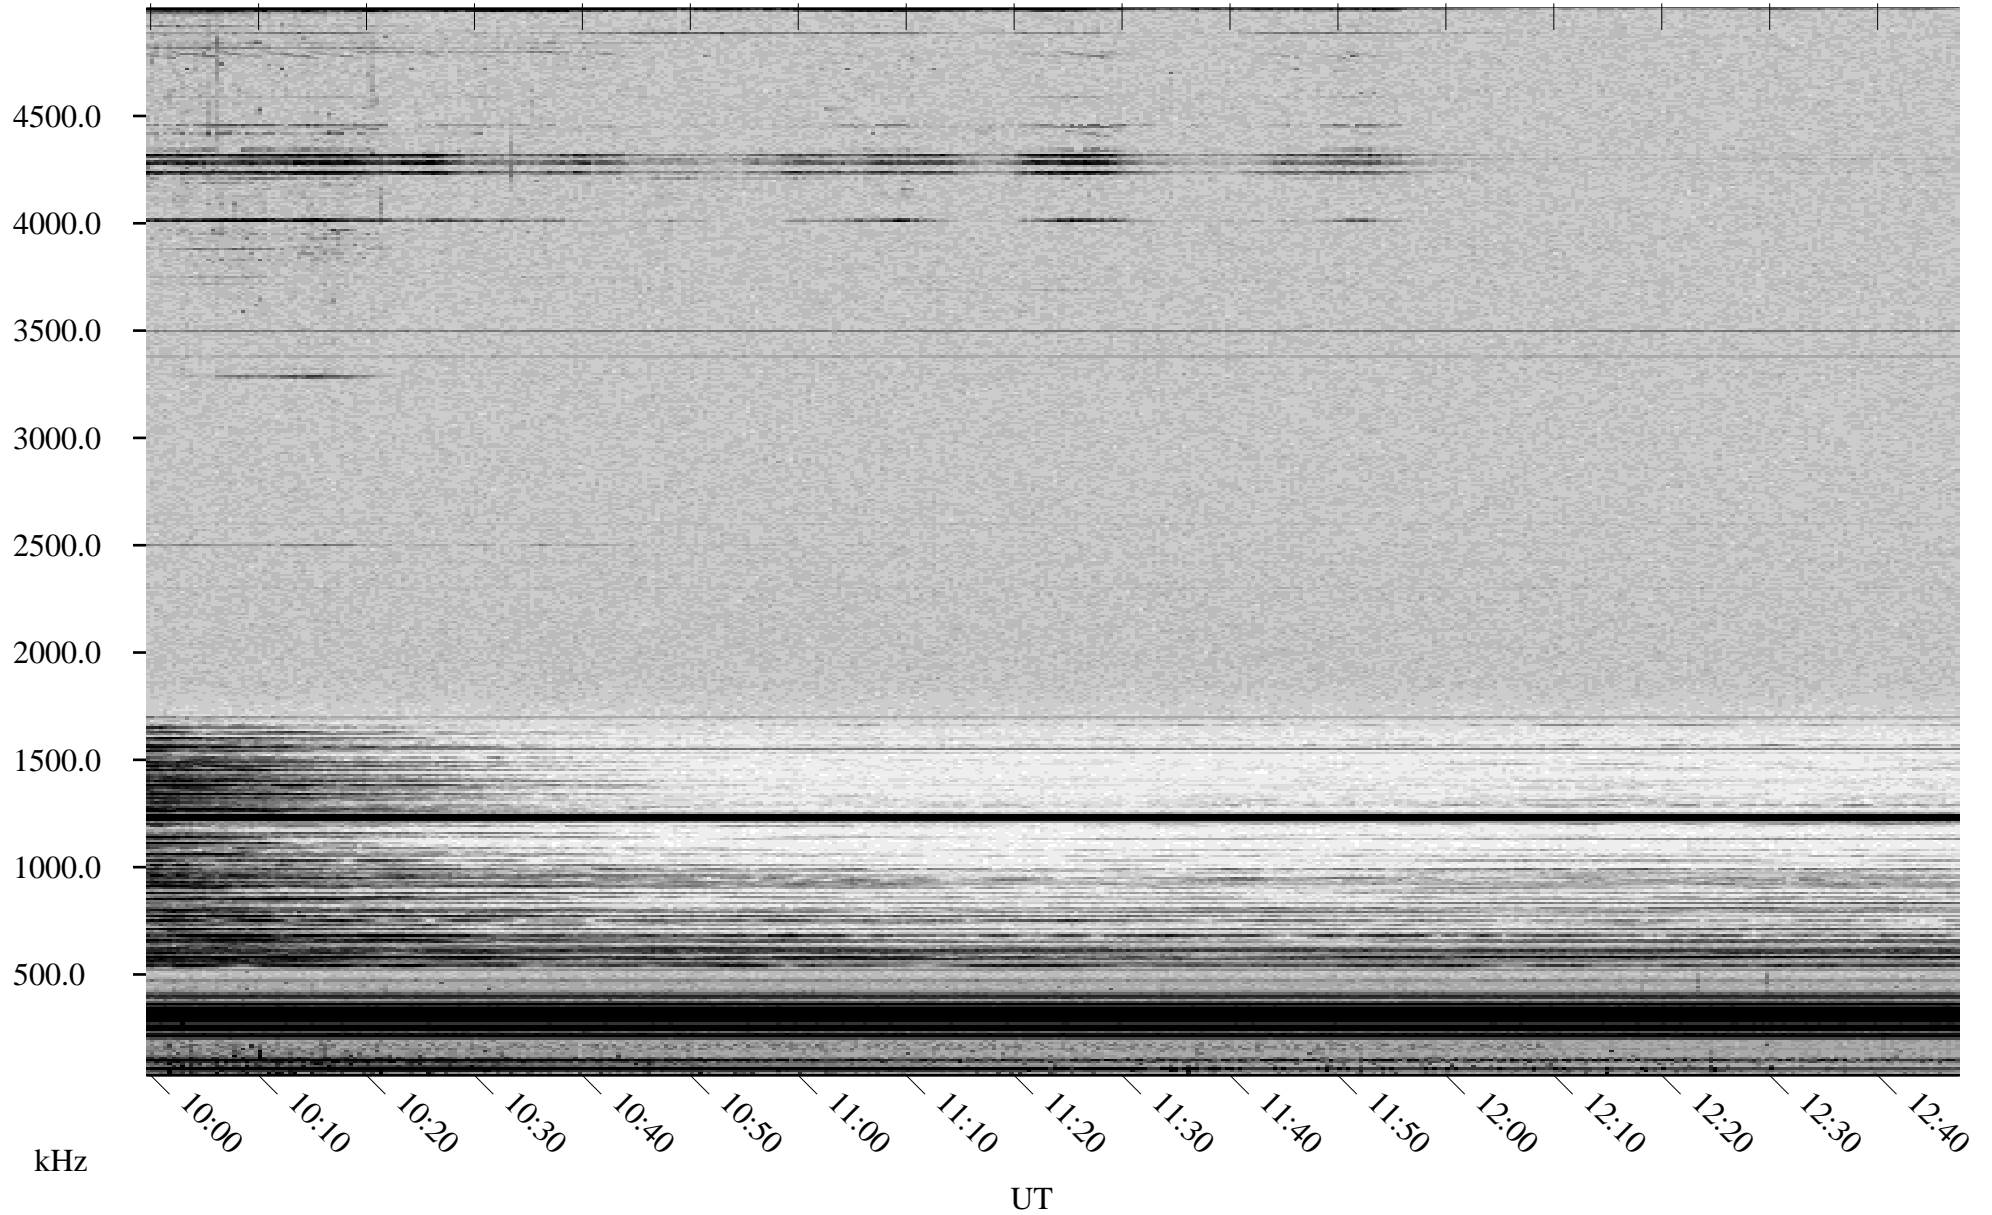

05/08/2002 Churchill, Manitoba

Linear Scale Black = 161 White = 15

ch02128l.r00m max_12

Page 1

05/08/2002 Churchill, Manitoba

Linear Scale Black = 161 White = 15

ch02128l.r00m max_12

Page 2

05/09/2002 Churchill, Manitoba

Linear Scale Black = 161 White = 15

ch02128l.r00m max_12

Page 3

05/09/2002 Churchill, Manitoba

Linear Scale Black = 161 White = 15

ch02128l.r00m max_12

Page 4

05/09/2002 Churchill, Manitoba

Linear Scale Black = 161 White = 15

ch02128l.r00m max_12

Page 5

05/09/2002 Churchill, Manitoba

Linear Scale Black = 161 White = 15

ch02128l.r00m max_12

Page 6

05/09/2002 Churchill, Manitoba

Linear Scale Black = 161 White = 15

ch02128l.r00m max_12

Page 7

05/09/2002 Churchill, Manitoba

Linear Scale Black = 161 White = 15

ch02128l.r00m max_12

Page 8