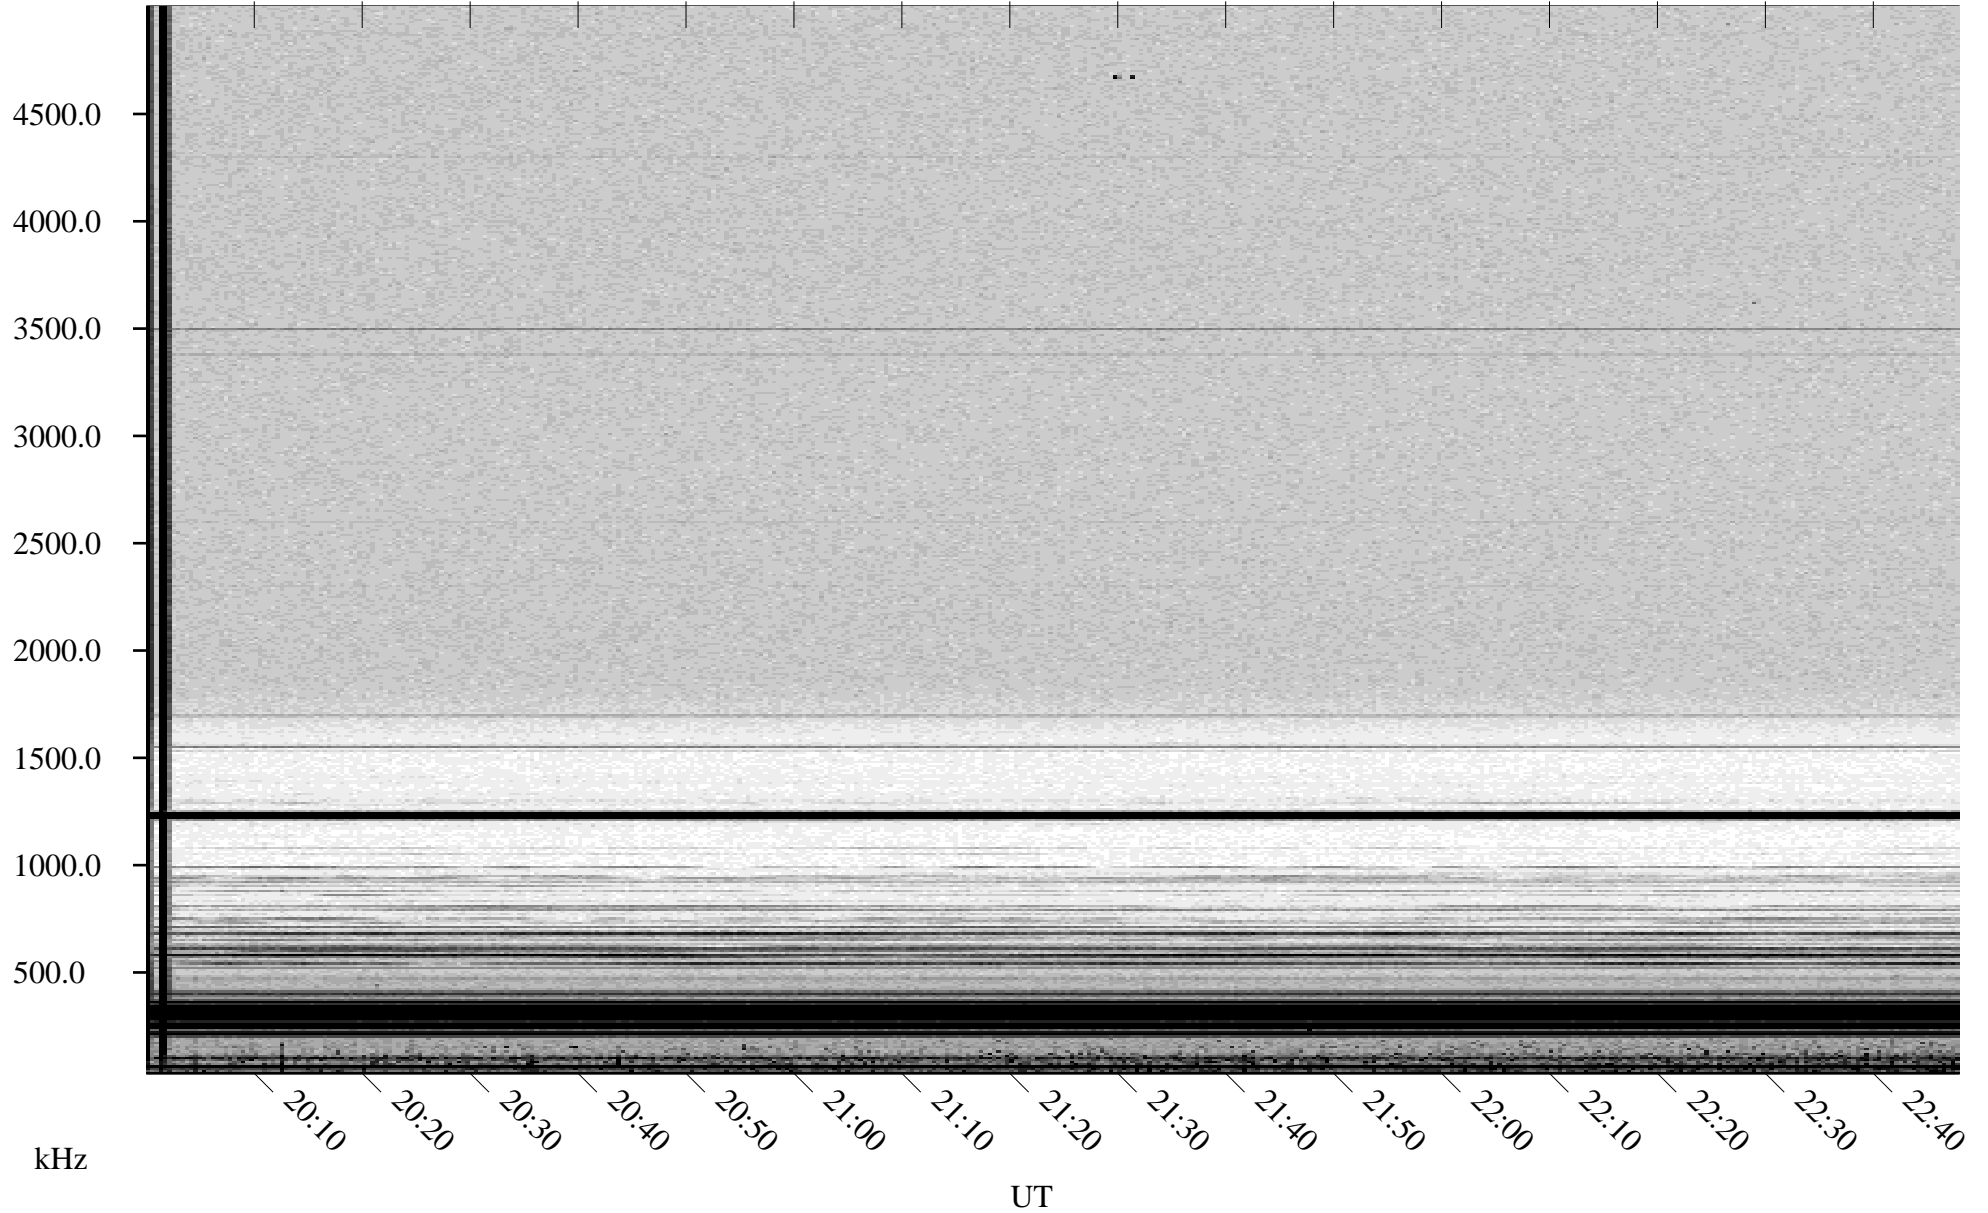

05/08/2002 Churchill, Manitoba

Linear Scale Black = 161 White = 15

ch02128l.r00m max_12

Page 1

05/08/2002 Churchill, Manitoba

Linear Scale Black = 161 White = 15

ch02128l.r00m max_12

Page 2

05/09/2002 Churchill, Manitoba

Linear Scale Black = 161 White = 15

ch02128l.r00m max_12

Page 3

05/09/2002 Churchill, Manitoba

Linear Scale Black = 161 White = 15

ch02128l.r00m max_12

Page 4

05/09/2002 Churchill, Manitoba

Linear Scale Black = 161 White = 15

ch02128l.r00m max_12

Page 5

05/09/2002 Churchill, Manitoba

Linear Scale Black = 161 White = 15

ch02128l.r00m max_12

Page 6

05/09/2002 Churchill, Manitoba

Linear Scale Black = 161 White = 15

ch02128l.r00m max_12

Page 7

05/09/2002 Churchill, Manitoba

Linear Scale Black = 161 White = 15

ch02128l.r00m max_12

Page 8