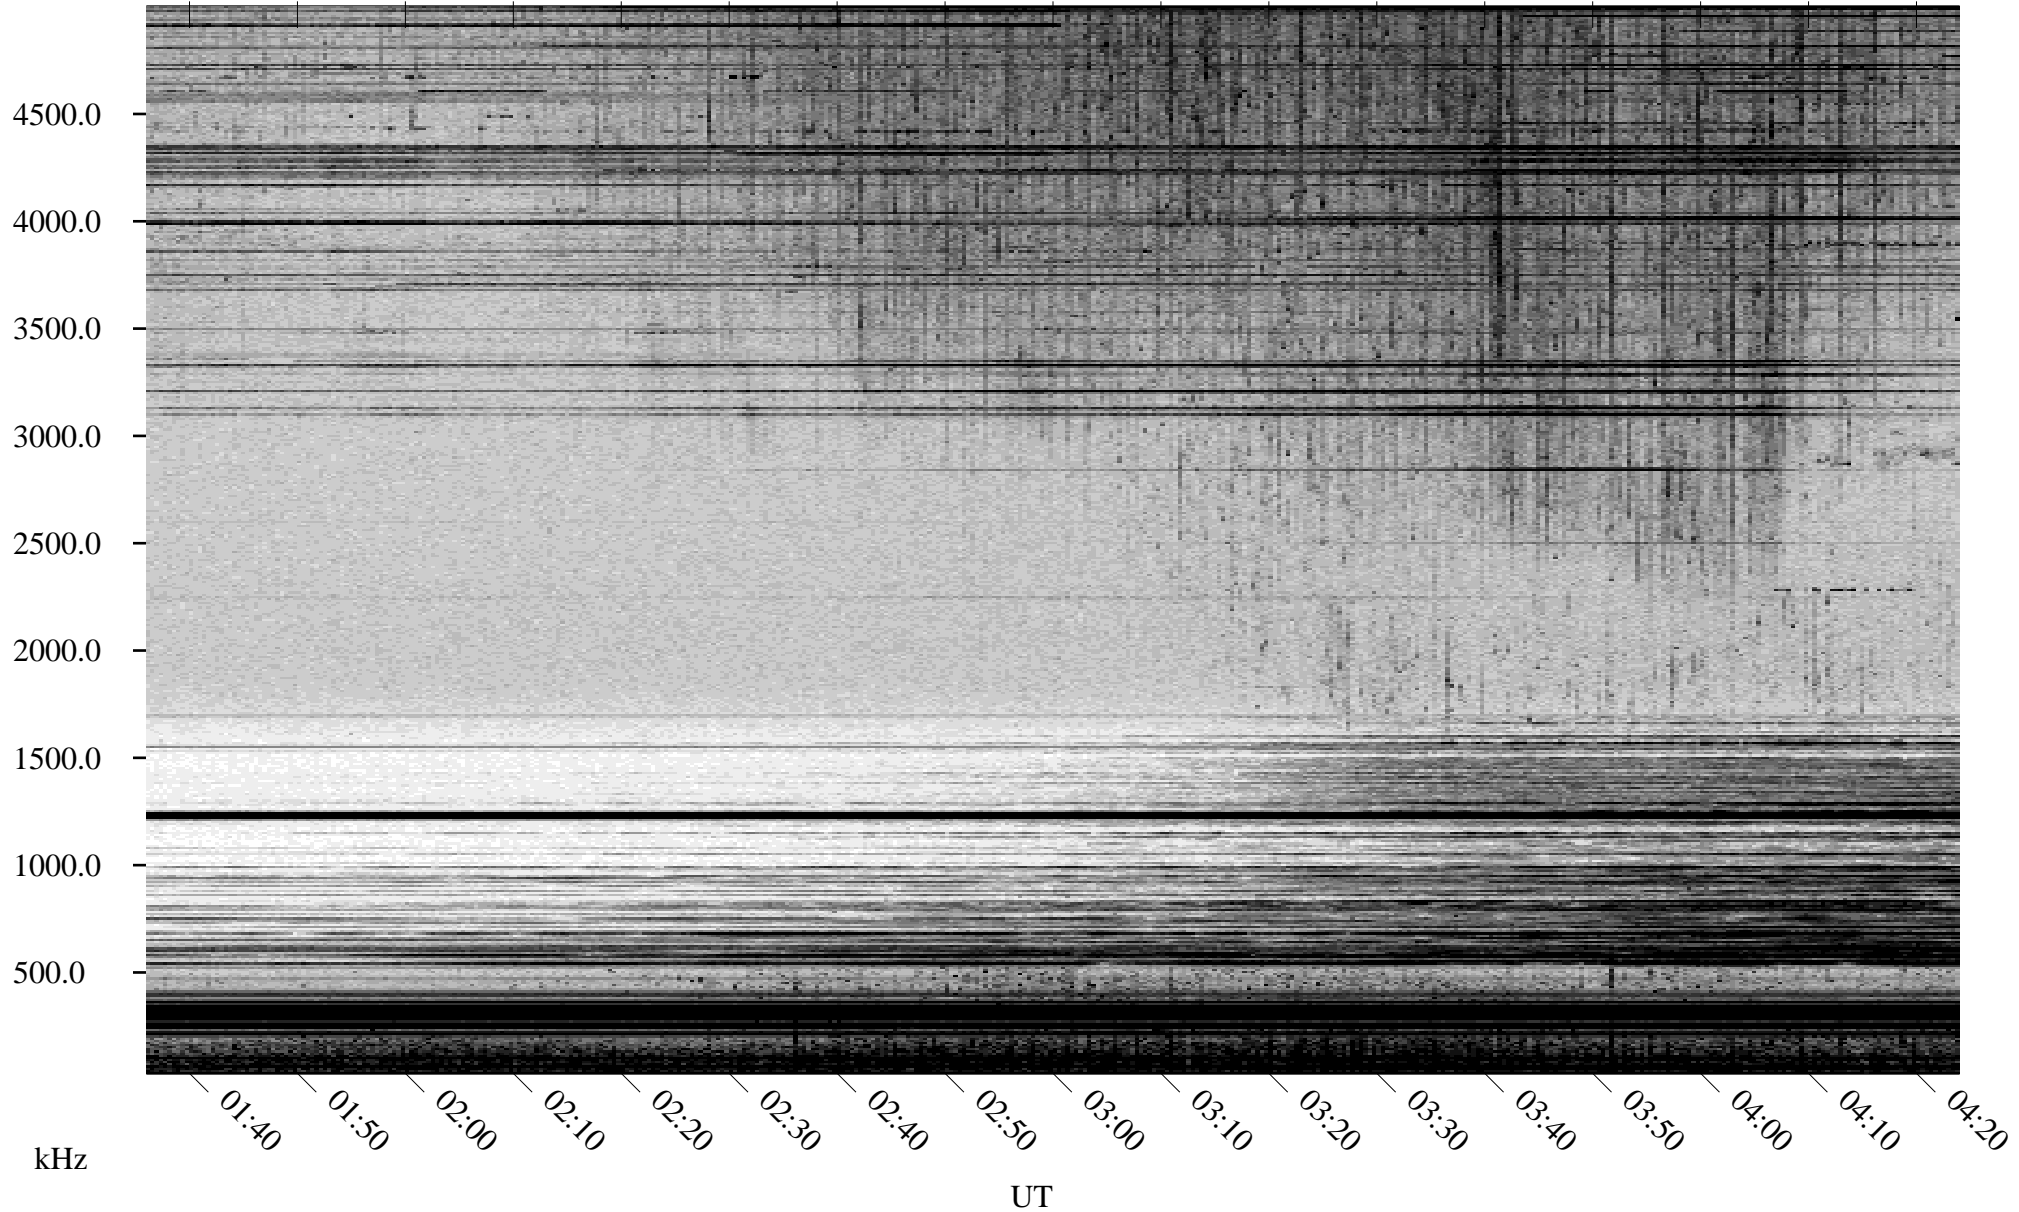

05/08/2002 Churchill, Manitoba

Linear Scale Black = 161 White = 15

ch02128l.r00m max_12

Page 1

05/08/2002 Churchill, Manitoba

Linear Scale Black = 161 White = 15

ch02128l.r00m max_12

Page 2

05/09/2002 Churchill, Manitoba

Linear Scale Black = 161 White = 15

ch02128l.r00m max_12

Page 3

05/09/2002 Churchill, Manitoba

Linear Scale Black = 161 White = 15

ch02128l.r00m max_12

Page 4

05/09/2002 Churchill, Manitoba

Linear Scale Black = 161 White = 15

ch02128l.r00m max_12

Page 5

05/09/2002 Churchill, Manitoba

Linear Scale Black = 161 White = 15

ch02128l.r00m max_12

Page 6

05/09/2002 Churchill, Manitoba

Linear Scale Black = 161 White = 15

ch02128l.r00m max_12

Page 7

05/09/2002 Churchill, Manitoba

Linear Scale Black = 161 White = 15

ch02128l.r00m max_12

Page 8