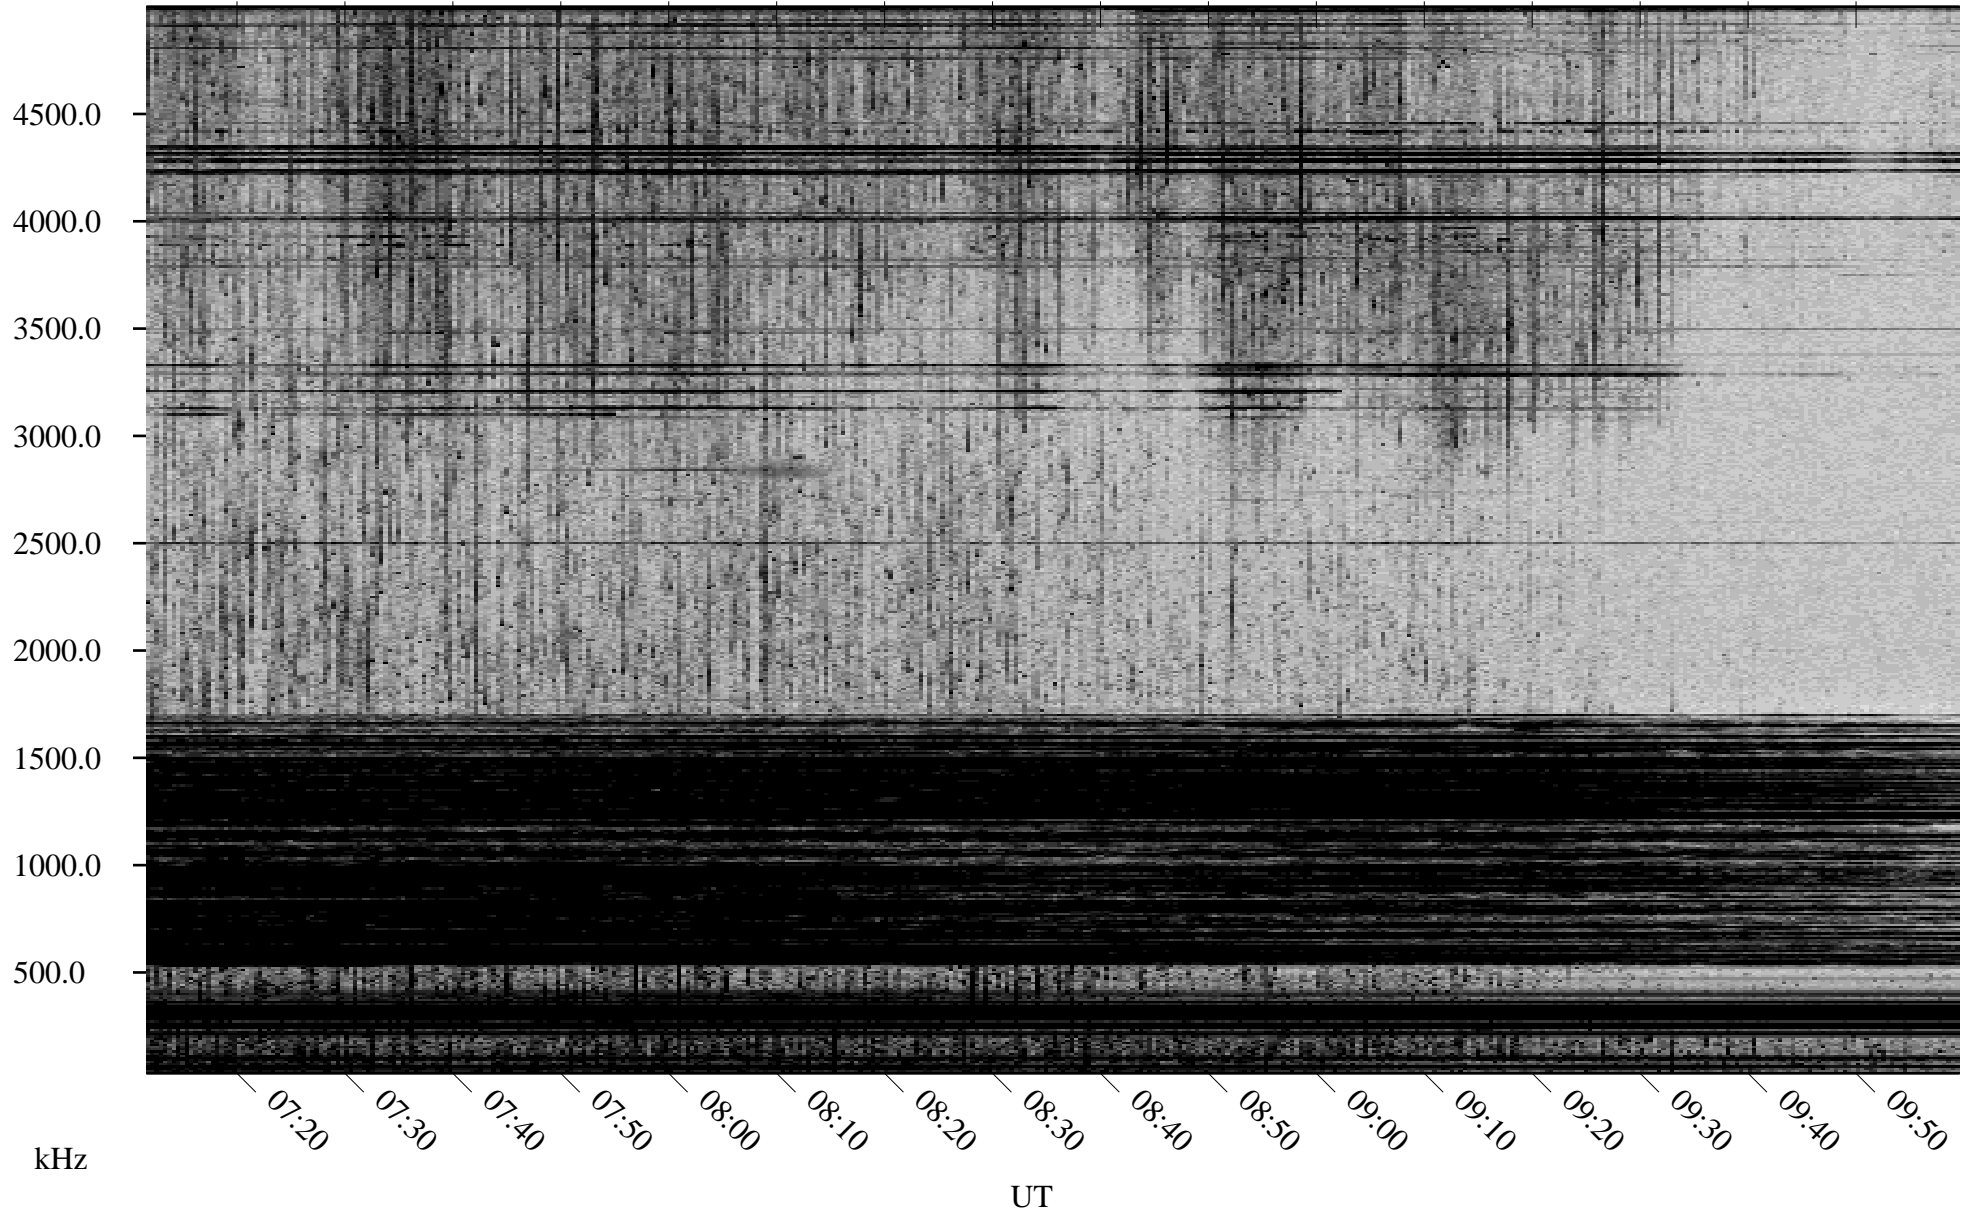

05/08/2002 Churchill, Manitoba

Linear Scale Black = 161 White = 15

ch02128l.r00m max_12

Page 1

05/08/2002 Churchill, Manitoba

Linear Scale Black = 161 White = 15

ch02128l.r00m max_12

Page 2

05/09/2002 Churchill, Manitoba

Linear Scale Black = 161 White = 15

ch02128l.r00m max_12

Page 3

05/09/2002 Churchill, Manitoba

Linear Scale Black = 161 White = 15

ch02128l.r00m max_12

Page 4

05/09/2002 Churchill, Manitoba

Linear Scale Black = 161 White = 15

ch02128l.r00m max_12

Page 5

05/09/2002 Churchill, Manitoba

Linear Scale Black = 161 White = 15

ch02128l.r00m max_12

Page 6

05/09/2002 Churchill, Manitoba

Linear Scale Black = 161 White = 15

ch02128l.r00m max_12

Page 7

05/09/2002 Churchill, Manitoba

Linear Scale Black = 161 White = 15

ch02128l.r00m max_12

Page 8