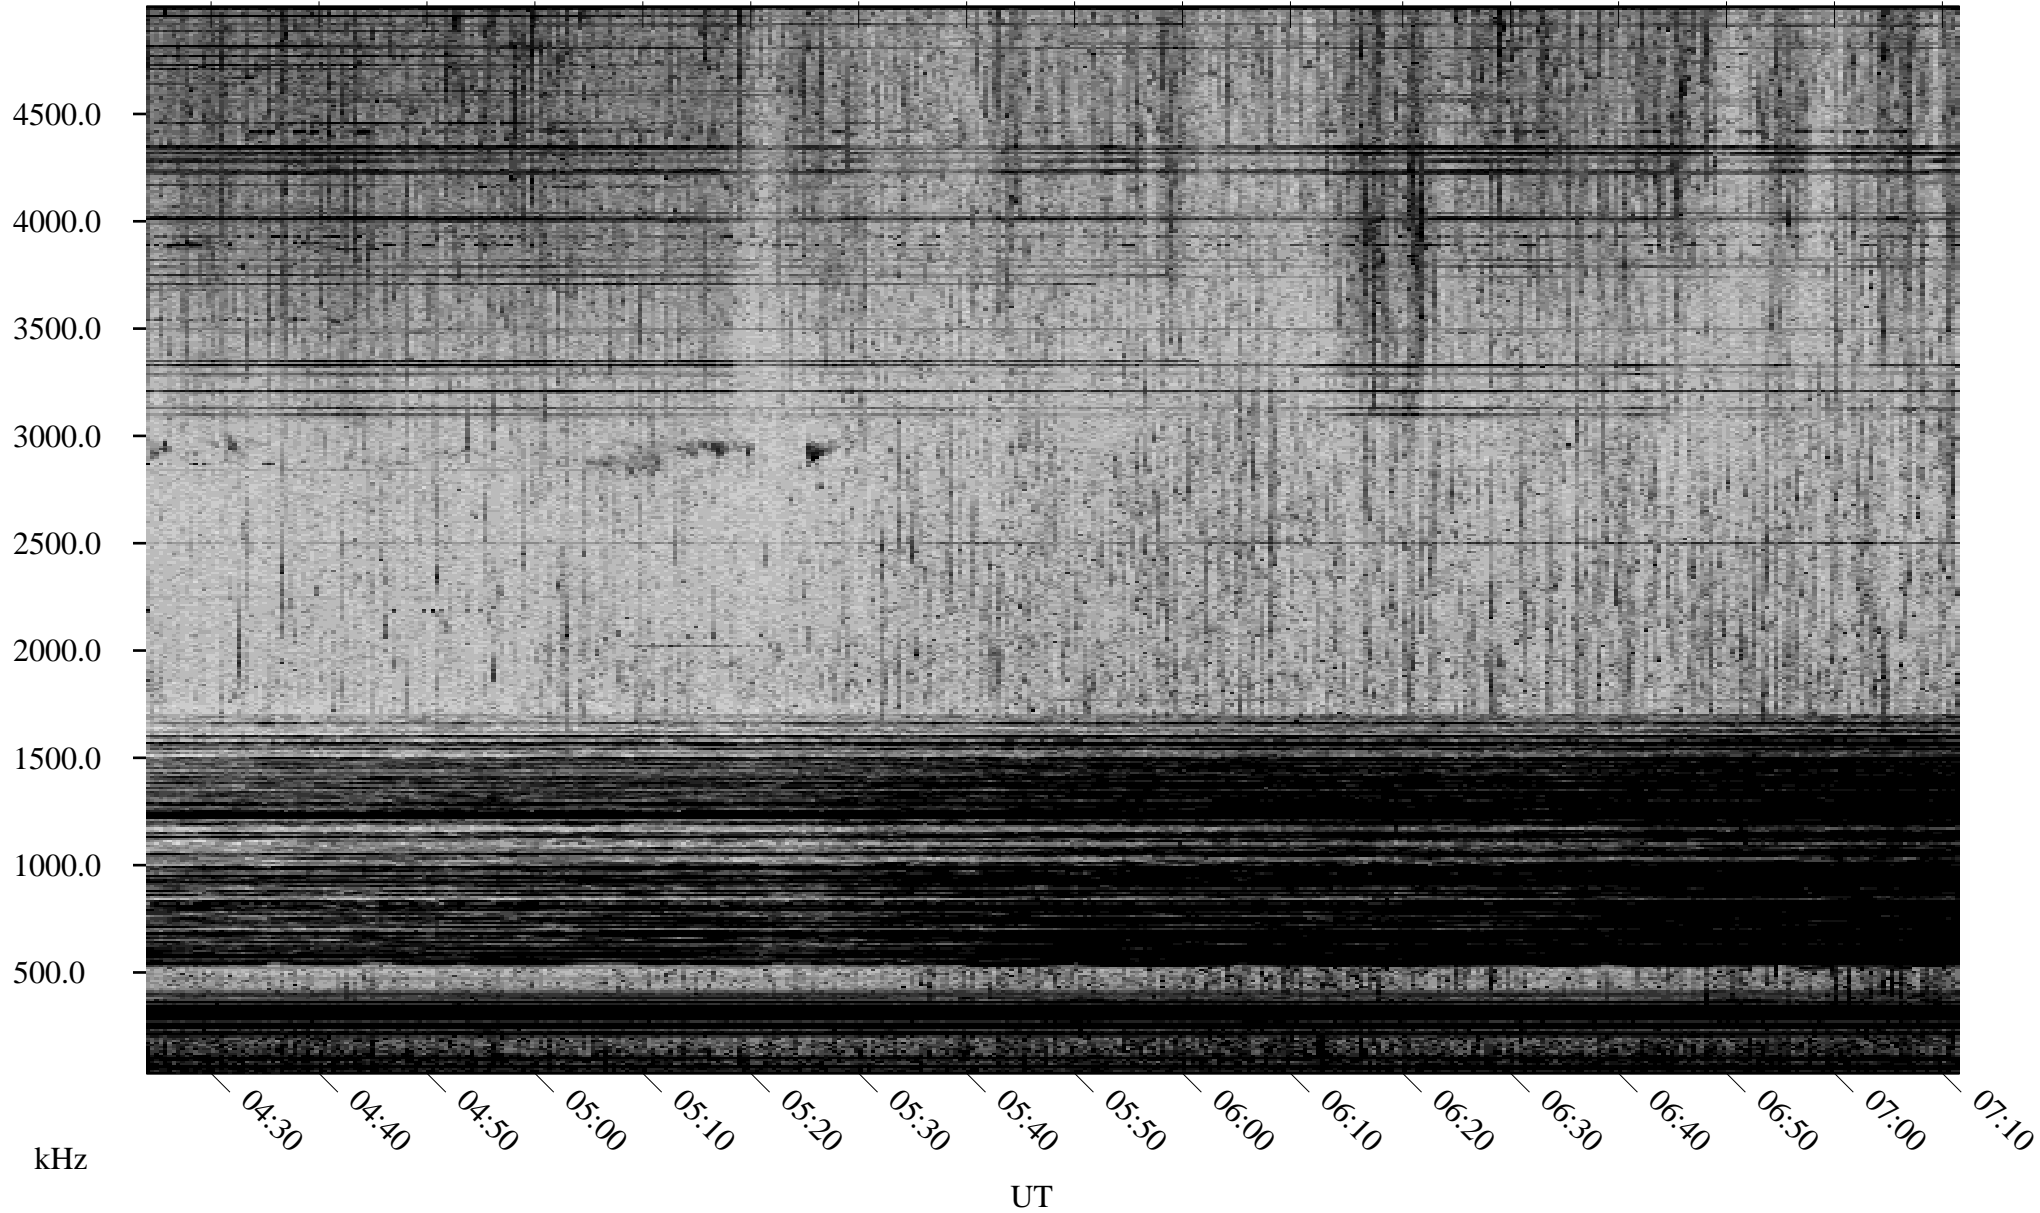

05/08/2002 Churchill, Manitoba

Linear Scale Black = 161 White = 15

ch02128l.r00m max_12

Page 1

05/08/2002 Churchill, Manitoba

Linear Scale Black = 161 White = 15

ch02128l.r00m max_12

Page 2

05/09/2002 Churchill, Manitoba

Linear Scale Black = 161 White = 15

ch02128l.r00m max_12

Page 3

05/09/2002 Churchill, Manitoba

Linear Scale Black = 161 White = 15

ch02128l.r00m max_12

Page 4

05/09/2002 Churchill, Manitoba

Linear Scale Black = 161 White = 15

ch02128l.r00m max_12

Page 5

05/09/2002 Churchill, Manitoba

Linear Scale Black = 161 White = 15

ch02128l.r00m max_12

Page 6

05/09/2002 Churchill, Manitoba

Linear Scale Black = 161 White = 15

ch02128l.r00m max_12

Page 7

05/09/2002 Churchill, Manitoba

Linear Scale Black = 161 White = 15

ch02128l.r00m max_12

Page 8