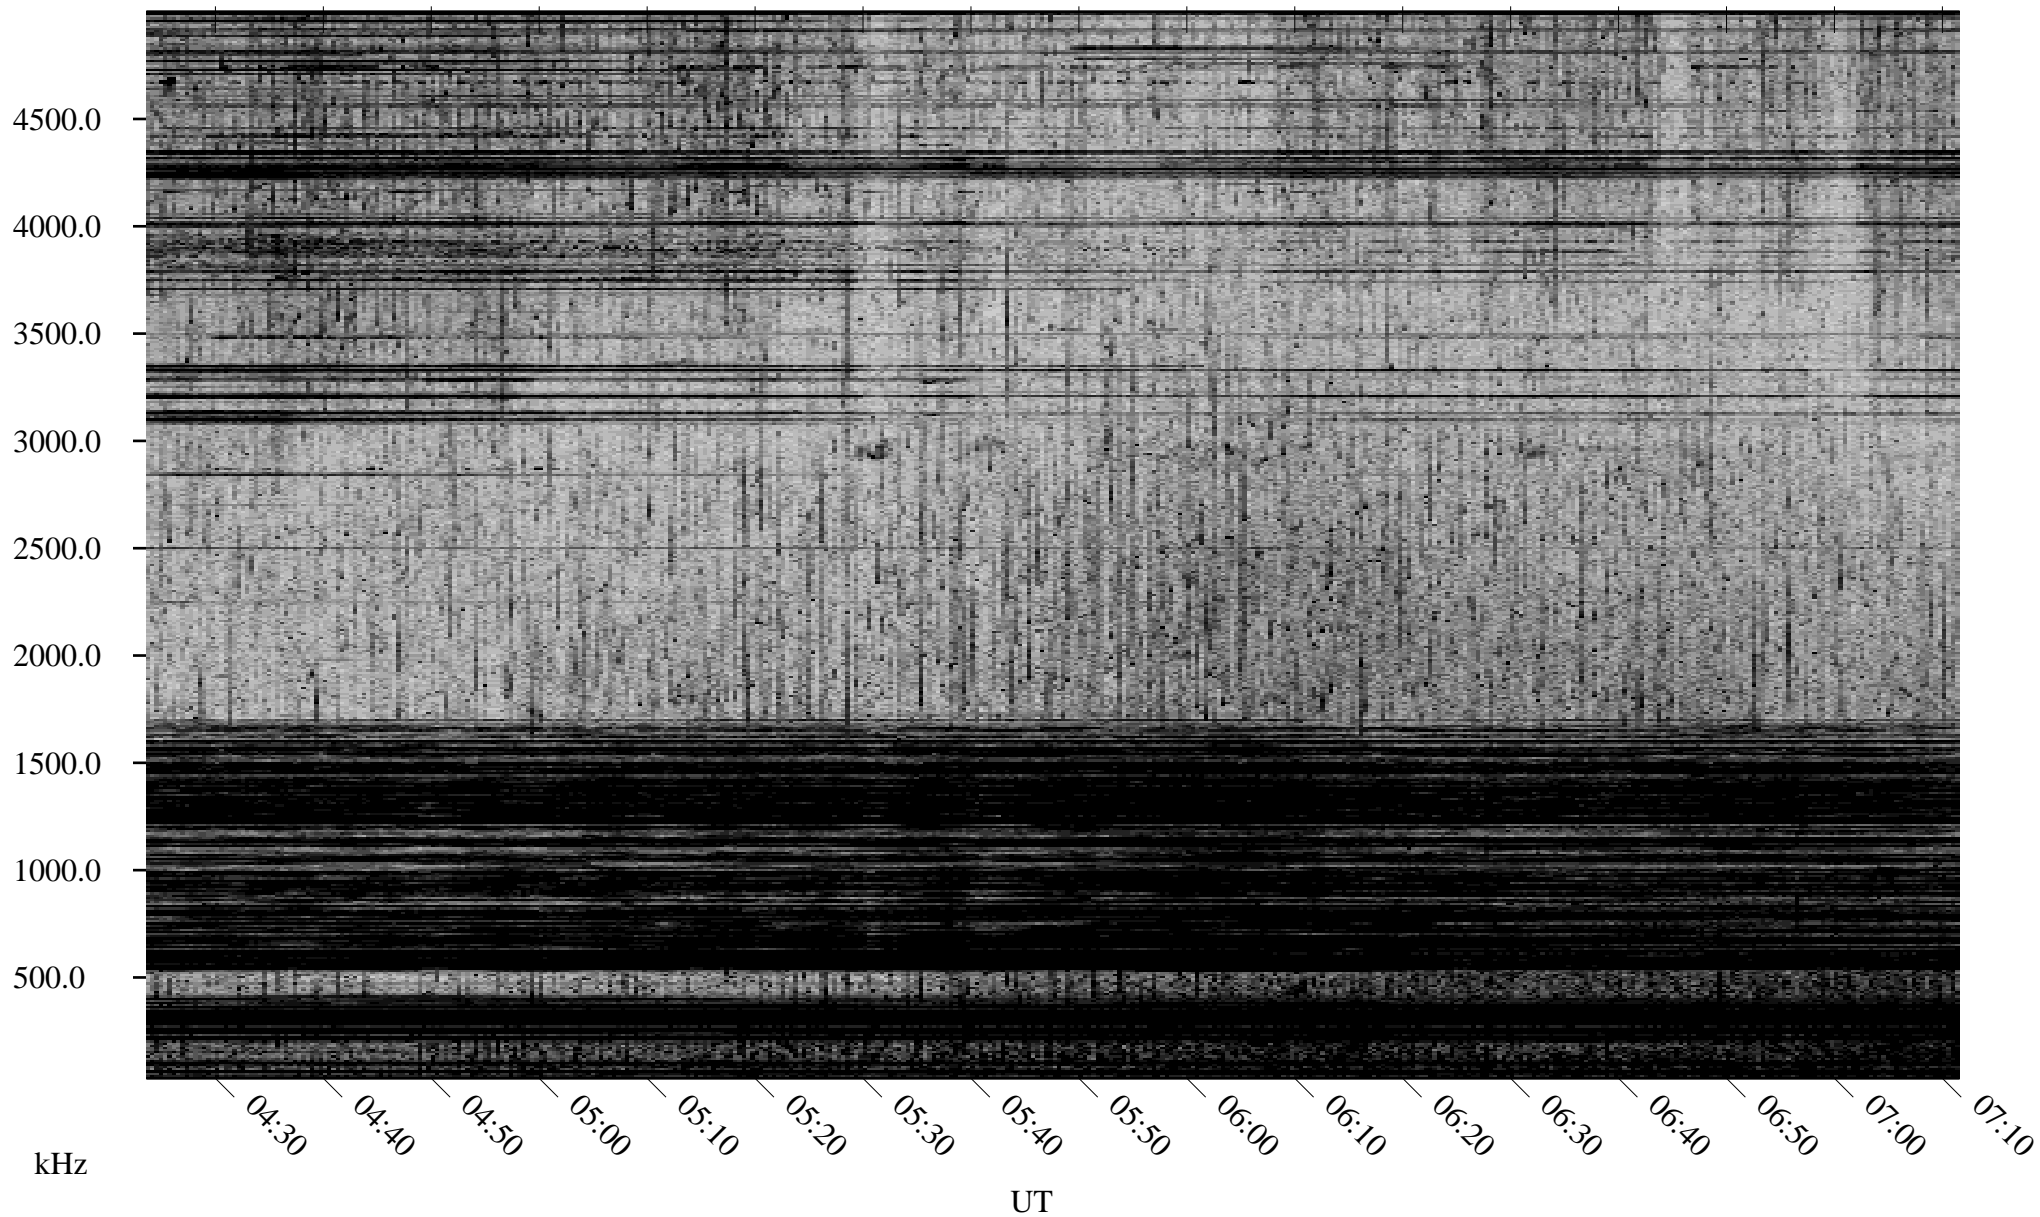

05/10/2002 Churchill, Manitoba

Linear Scale Black = 161 White = 15

ch02130l.r00m max_12

Page 1

05/10/2002 Churchill, Manitoba

Linear Scale Black = 161 White = 15

ch02130l.r00m max_12

Page 2

05/11/2002 Churchill, Manitoba

Linear Scale Black = 161 White = 15

ch02130l.r00m max_12

Page 3

05/11/2002 Churchill, Manitoba

Linear Scale Black = 161 White = 15

ch02130l.r00m max_12

Page 4

05/11/2002 Churchill, Manitoba

Linear Scale Black = 161 White = 15

ch02130l.r00m max_12

Page 5

05/11/2002 Churchill, Manitoba

Linear Scale Black = 161 White = 15

ch02130l.r00m max_12

Page 6

05/11/2002 Churchill, Manitoba

Linear Scale Black = 161 White = 15

ch02130l.r00m max_12

Page 7

05/11/2002 Churchill, Manitoba

Linear Scale Black = 161 White = 15

ch02130l.r00m max_12

Page 8