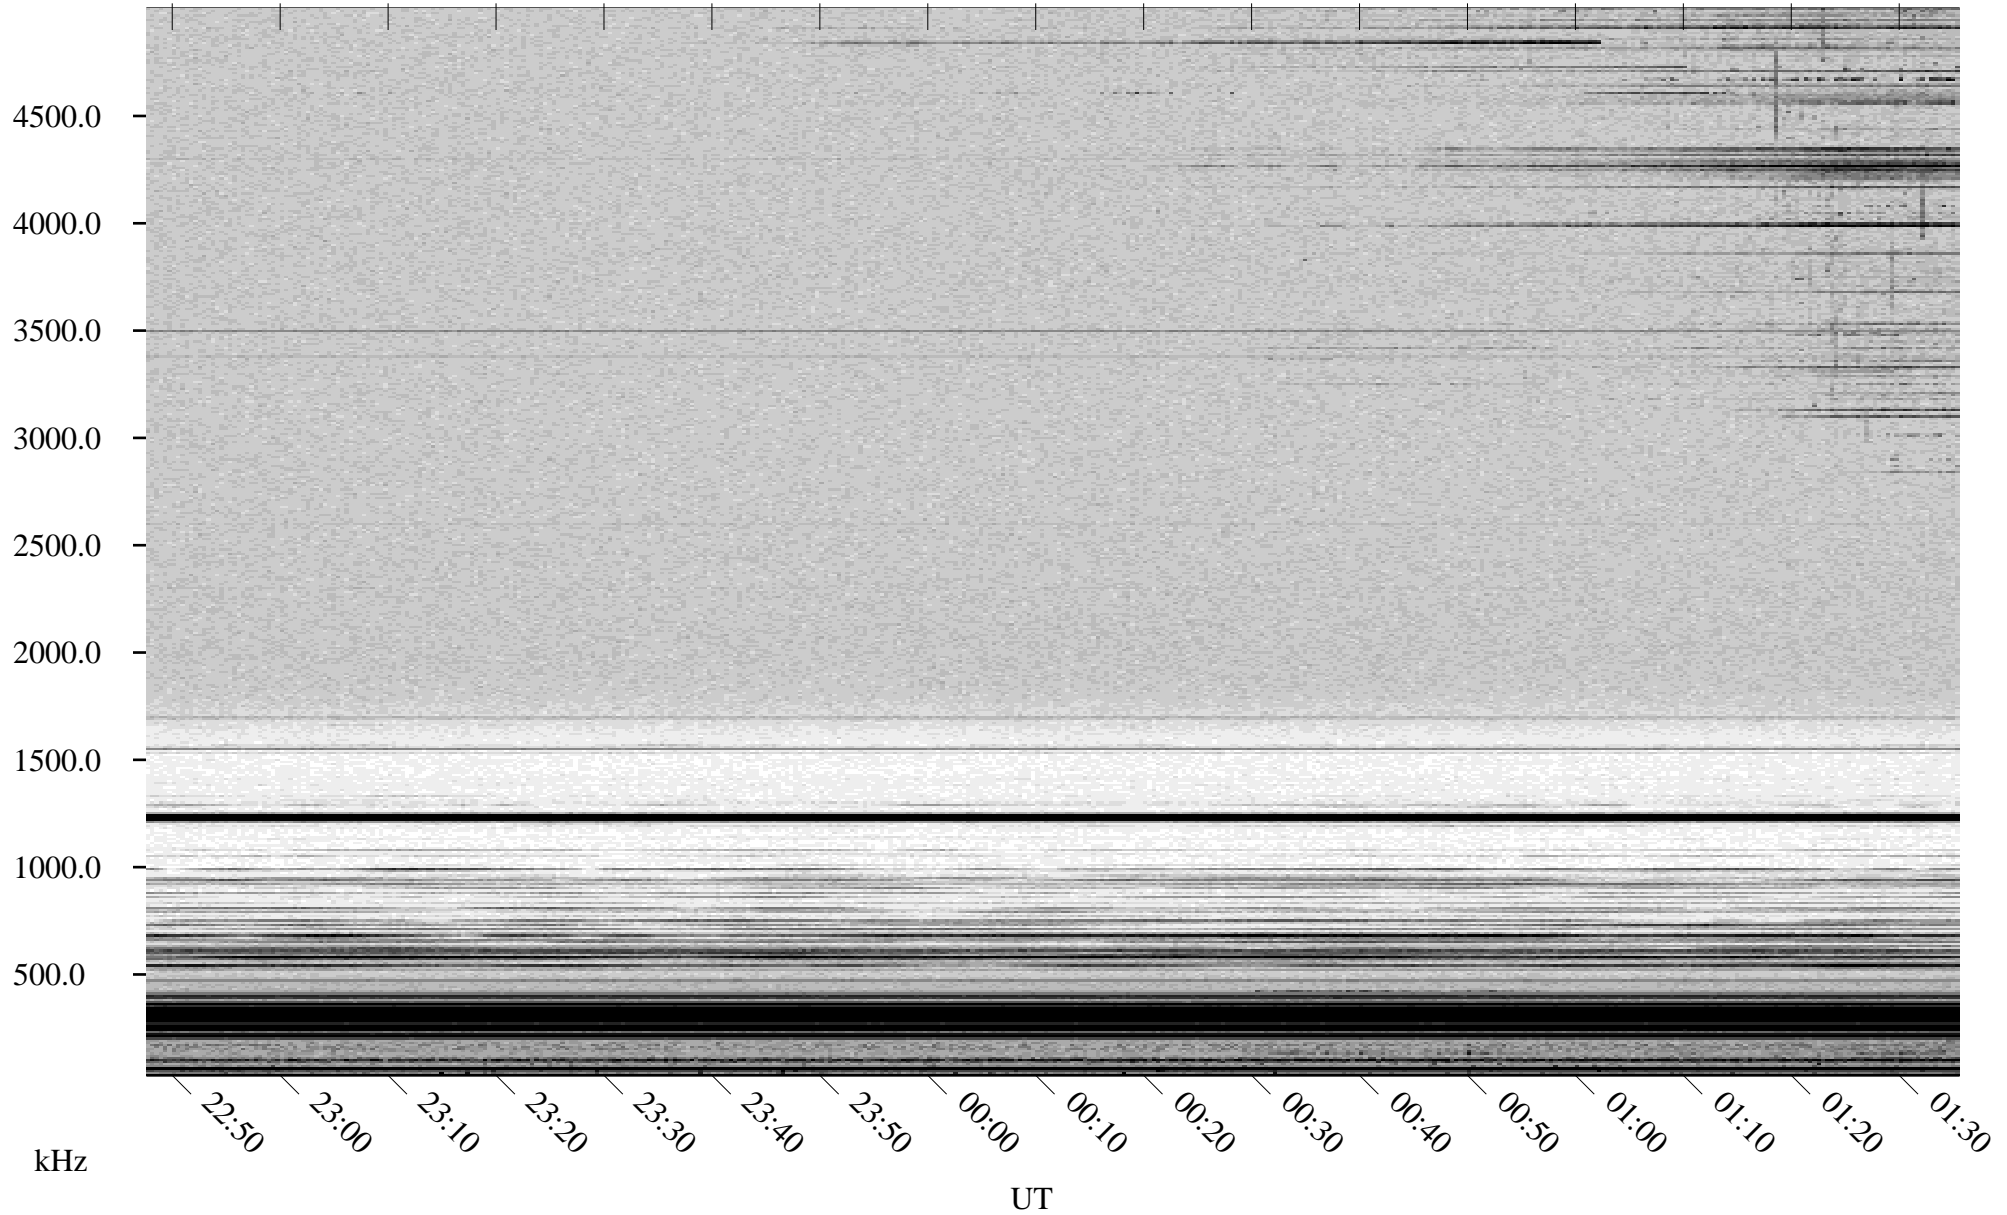

05/10/2002 Churchill, Manitoba

Linear Scale Black = 161 White = 15

ch02130l.r00m max_12

Page 1

05/10/2002 Churchill, Manitoba

Linear Scale Black = 161 White = 15

ch02130l.r00m max_12

Page 2

05/11/2002 Churchill, Manitoba

Linear Scale Black = 161 White = 15

ch02130l.r00m max_12

Page 3

05/11/2002 Churchill, Manitoba

Linear Scale Black = 161 White = 15

ch02130l.r00m max_12

Page 4

05/11/2002 Churchill, Manitoba

Linear Scale Black = 161 White = 15

ch02130l.r00m max_12

Page 5

05/11/2002 Churchill, Manitoba

Linear Scale Black = 161 White = 15

ch02130l.r00m max_12

Page 6

05/11/2002 Churchill, Manitoba

Linear Scale Black = 161 White = 15

ch02130l.r00m max_12

Page 7

05/11/2002 Churchill, Manitoba

Linear Scale Black = 161 White = 15

ch02130l.r00m max_12

Page 8