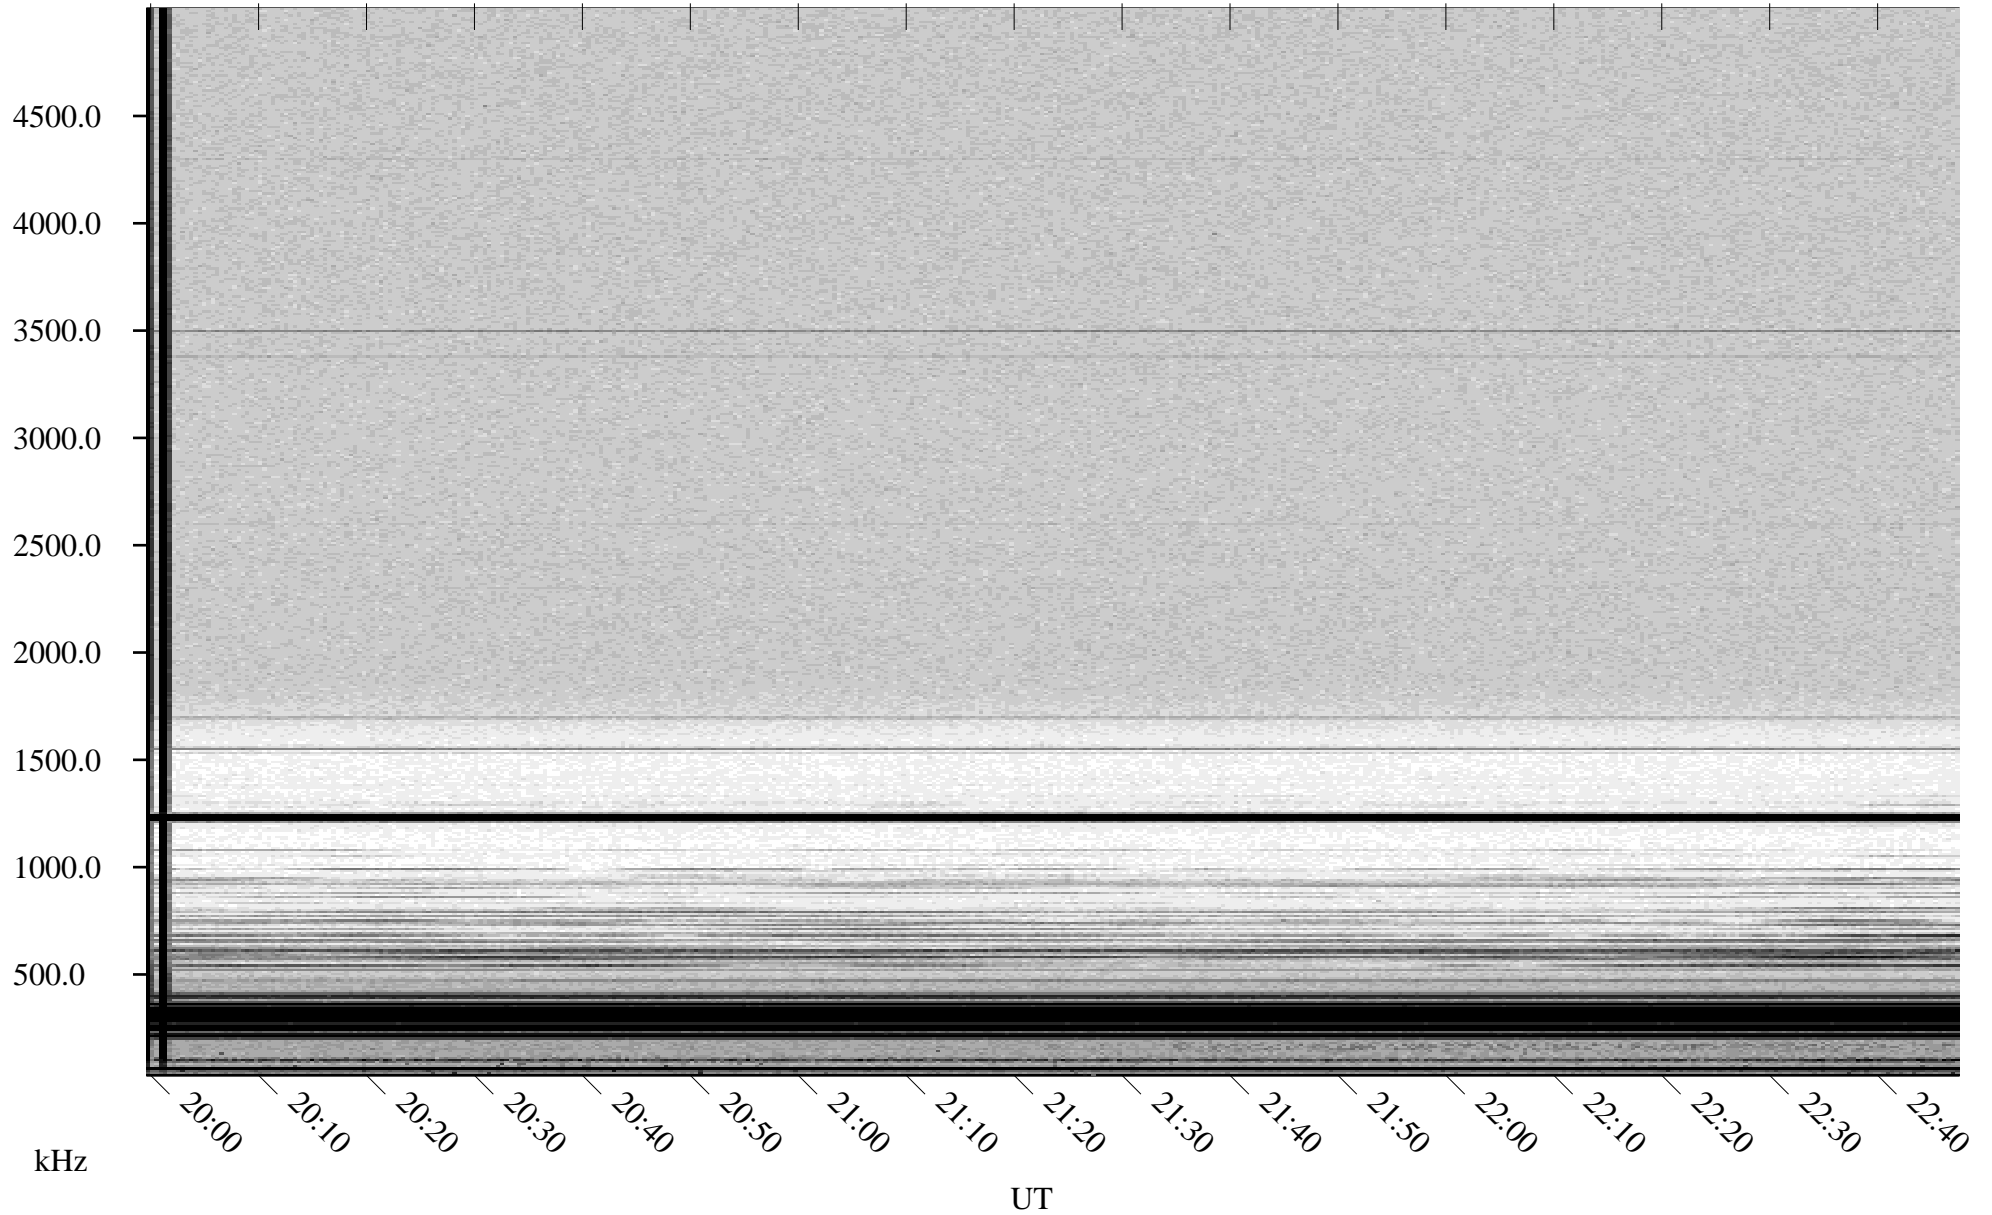

05/10/2002 Churchill, Manitoba

Linear Scale Black = 161 White = 15

ch02130l.r00m max_12

Page 1

05/10/2002 Churchill, Manitoba

Linear Scale Black = 161 White = 15

ch02130l.r00m max_12

Page 2

05/11/2002 Churchill, Manitoba

Linear Scale Black = 161 White = 15

ch02130l.r00m max_12

Page 3

05/11/2002 Churchill, Manitoba

Linear Scale Black = 161 White = 15

ch02130l.r00m max_12

Page 4

05/11/2002 Churchill, Manitoba

Linear Scale Black = 161 White = 15

ch02130l.r00m max_12

Page 5

05/11/2002 Churchill, Manitoba

Linear Scale Black = 161 White = 15

ch02130l.r00m max_12

Page 6

05/11/2002 Churchill, Manitoba

Linear Scale Black = 161 White = 15

ch02130l.r00m max_12

Page 7

05/11/2002 Churchill, Manitoba

Linear Scale Black = 161 White = 15

ch02130l.r00m max_12

Page 8