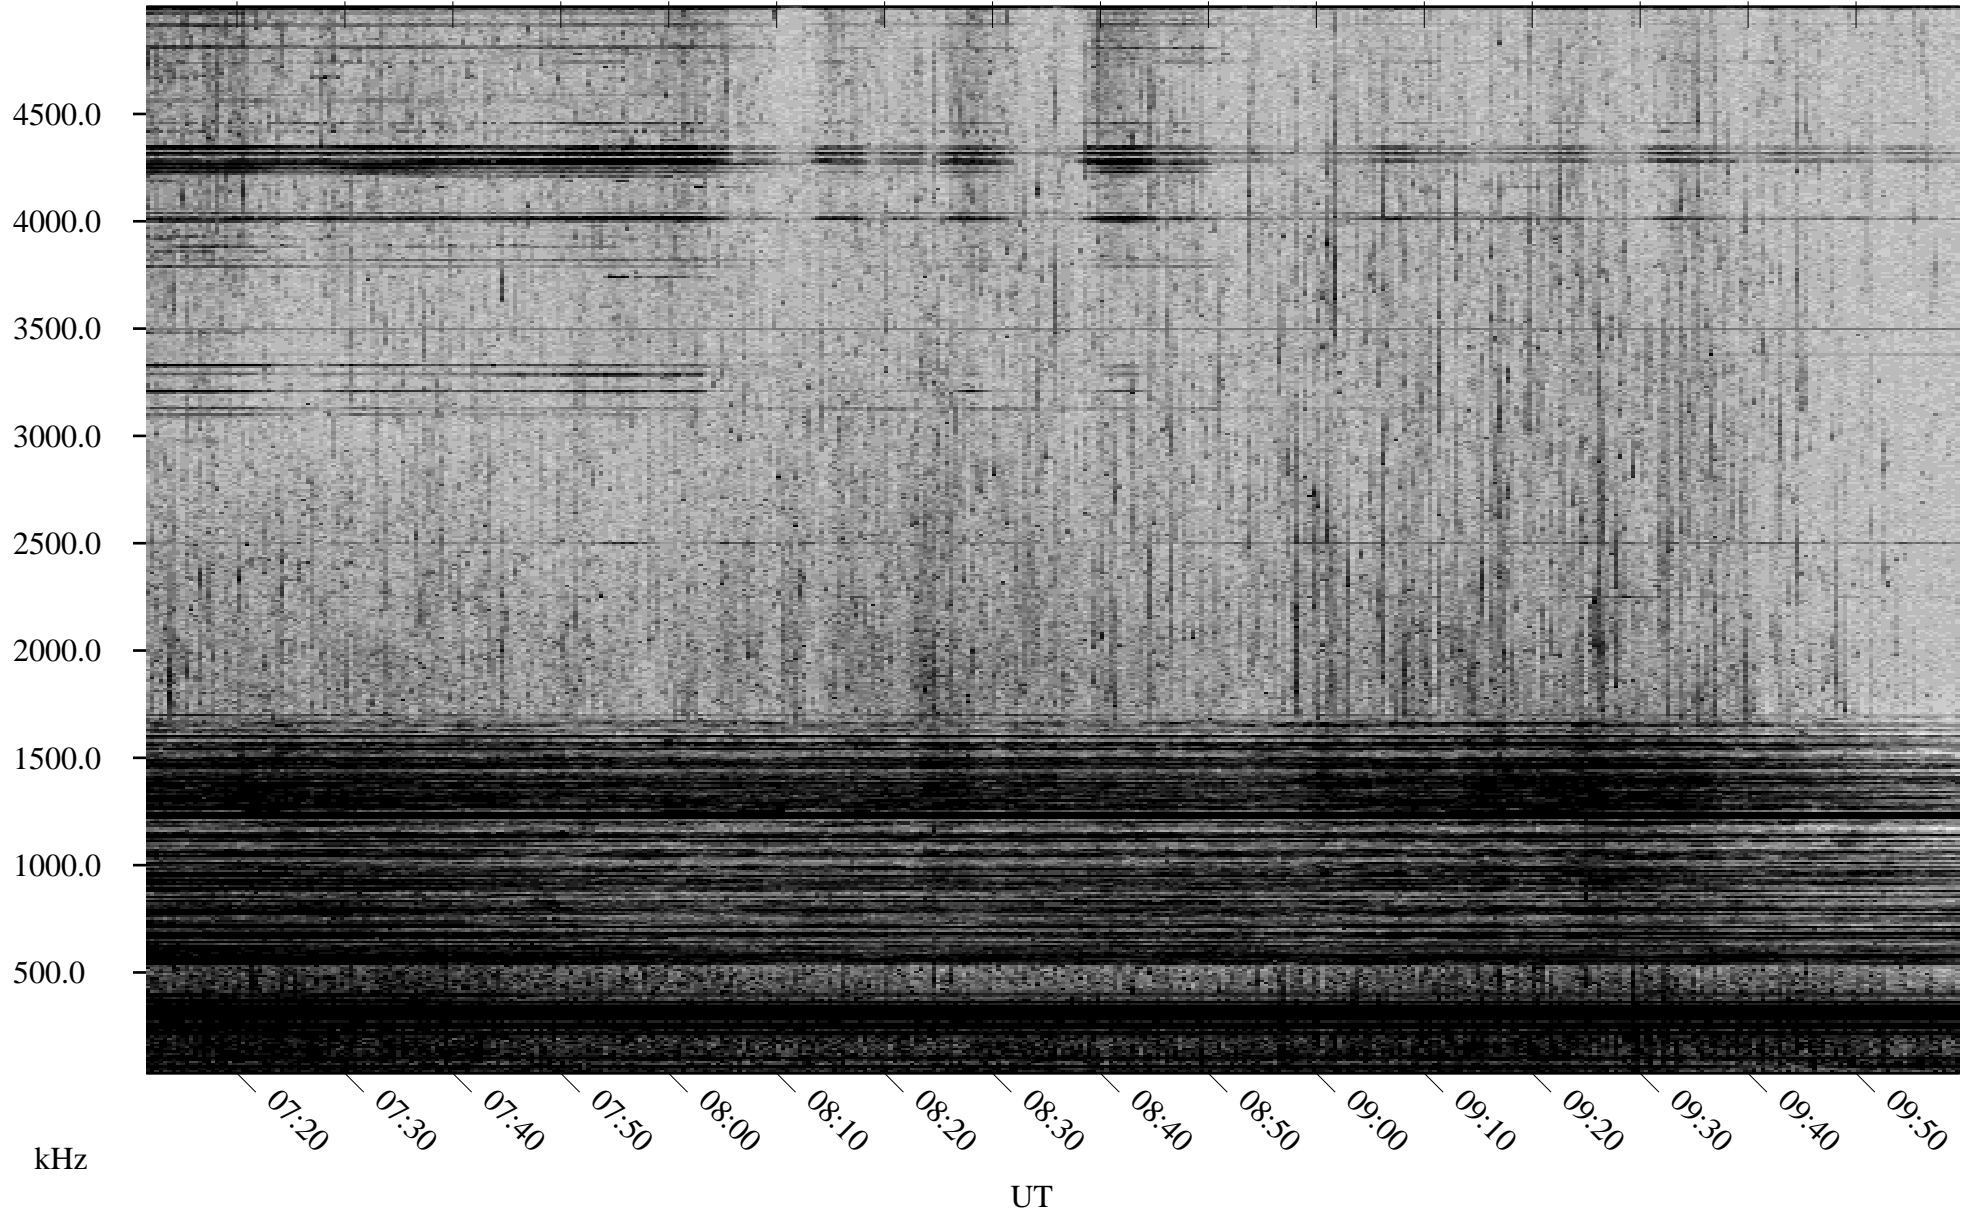

05/10/2002 Churchill, Manitoba

Linear Scale Black = 161 White = 15

ch02130l.r00m max_12

Page 1

05/10/2002 Churchill, Manitoba

Linear Scale Black = 161 White = 15

ch02130l.r00m max_12

Page 2

05/11/2002 Churchill, Manitoba

Linear Scale Black = 161 White = 15

ch02130l.r00m max_12

Page 3

05/11/2002 Churchill, Manitoba

Linear Scale Black = 161 White = 15

ch02130l.r00m max_12

Page 4

05/11/2002 Churchill, Manitoba

Linear Scale Black = 161 White = 15

ch02130l.r00m max_12

Page 5

05/11/2002 Churchill, Manitoba

Linear Scale Black = 161 White = 15

ch02130l.r00m max_12

Page 6

05/11/2002 Churchill, Manitoba

Linear Scale Black = 161 White = 15

ch02130l.r00m max_12

Page 7

05/11/2002 Churchill, Manitoba

Linear Scale Black = 161 White = 15

ch02130l.r00m max_12

Page 8