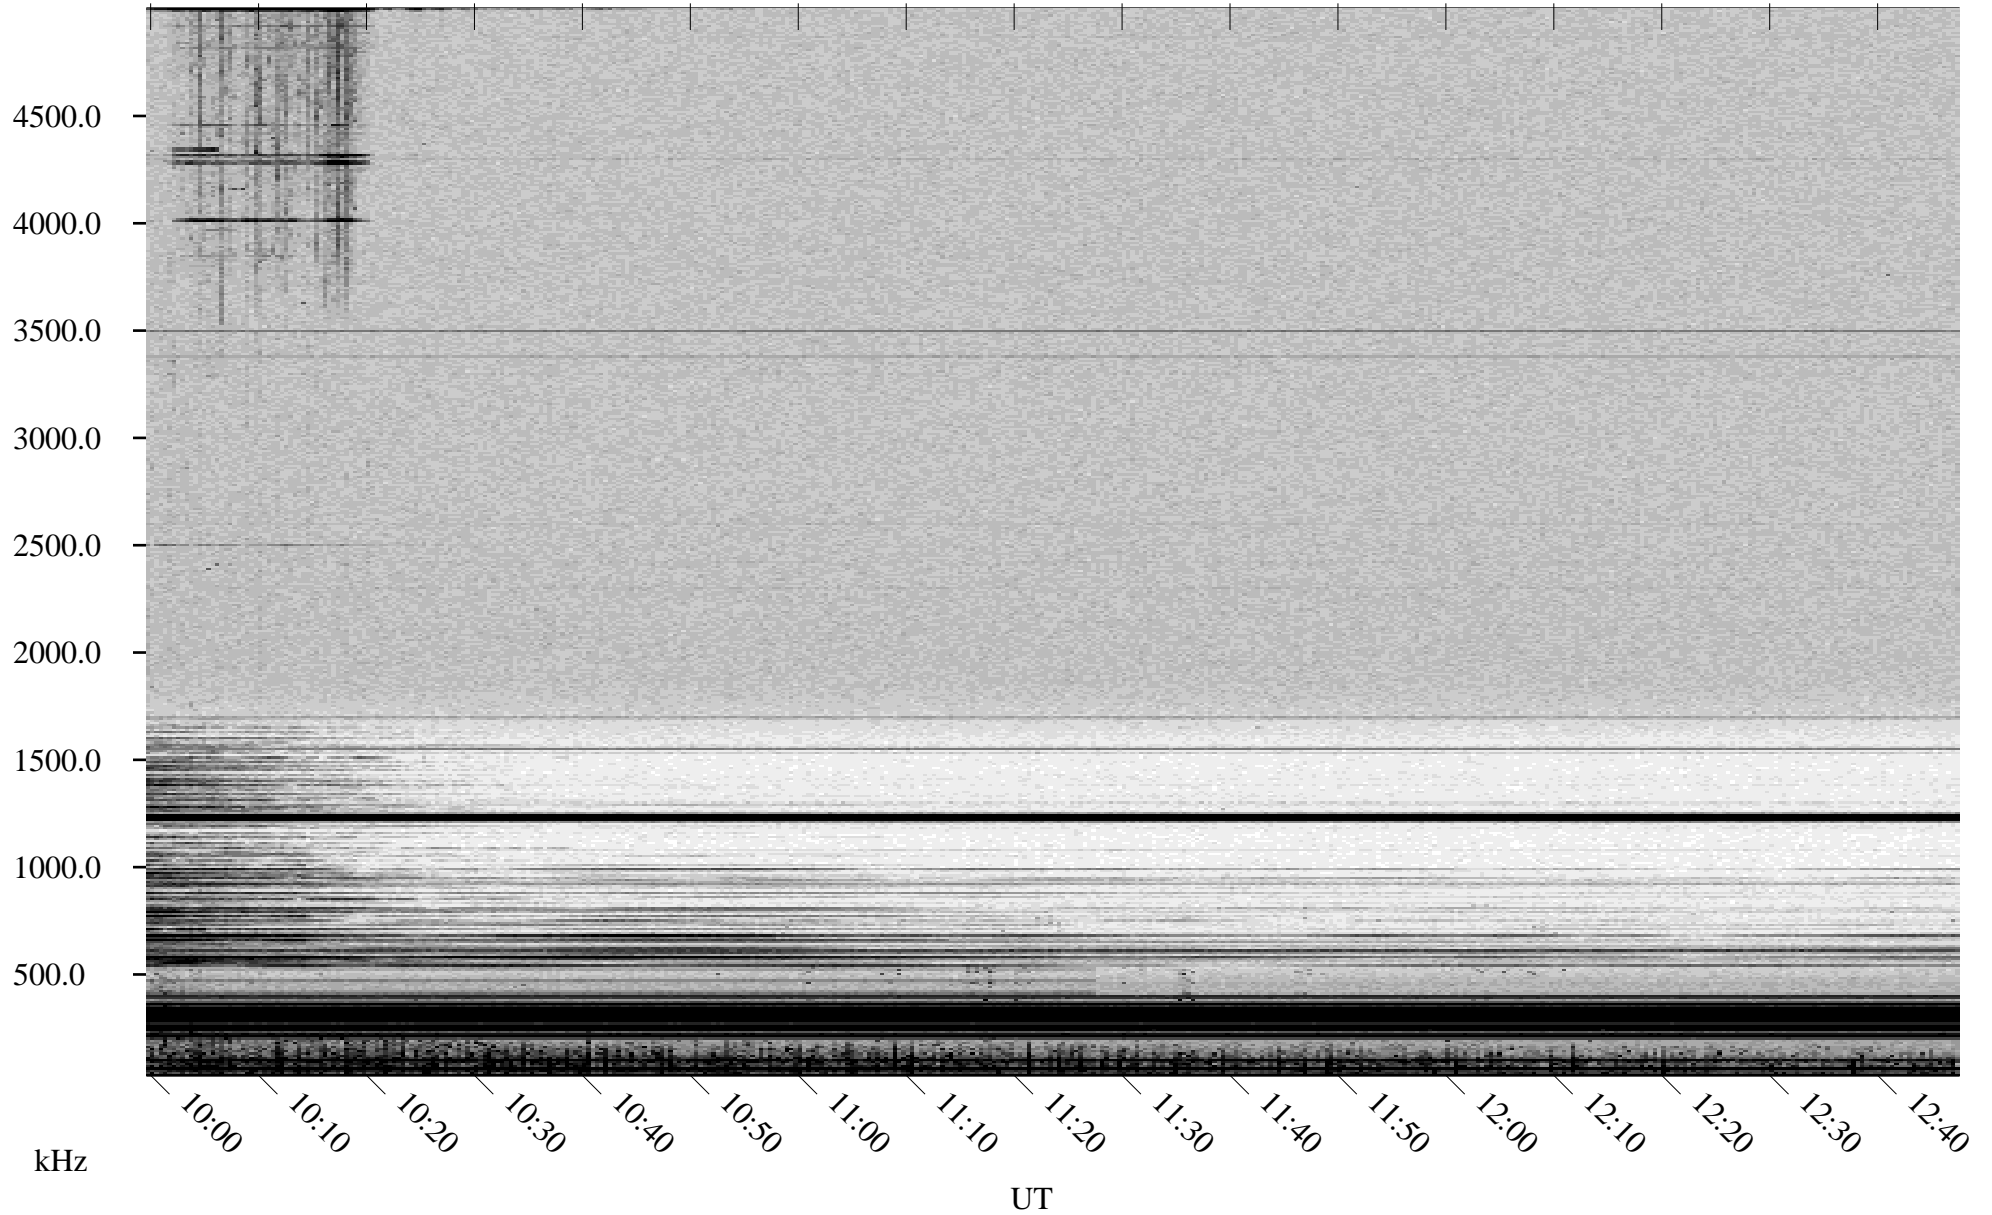

05/10/2002 Churchill, Manitoba

Linear Scale Black = 161 White = 15

ch02130l.r00m max_12

Page 1

05/10/2002 Churchill, Manitoba

Linear Scale Black = 161 White = 15

ch02130l.r00m max_12

Page 2

05/11/2002 Churchill, Manitoba

Linear Scale Black = 161 White = 15

ch02130l.r00m max_12

Page 3

05/11/2002 Churchill, Manitoba

Linear Scale Black = 161 White = 15

ch02130l.r00m max_12

Page 4

05/11/2002 Churchill, Manitoba

Linear Scale Black = 161 White = 15

ch02130l.r00m max_12

Page 5

05/11/2002 Churchill, Manitoba

Linear Scale Black = 161 White = 15

ch02130l.r00m max_12

Page 6

05/11/2002 Churchill, Manitoba

Linear Scale Black = 161 White = 15

ch02130l.r00m max_12

Page 7

05/11/2002 Churchill, Manitoba

Linear Scale Black = 161 White = 15

ch02130l.r00m max_12

Page 8