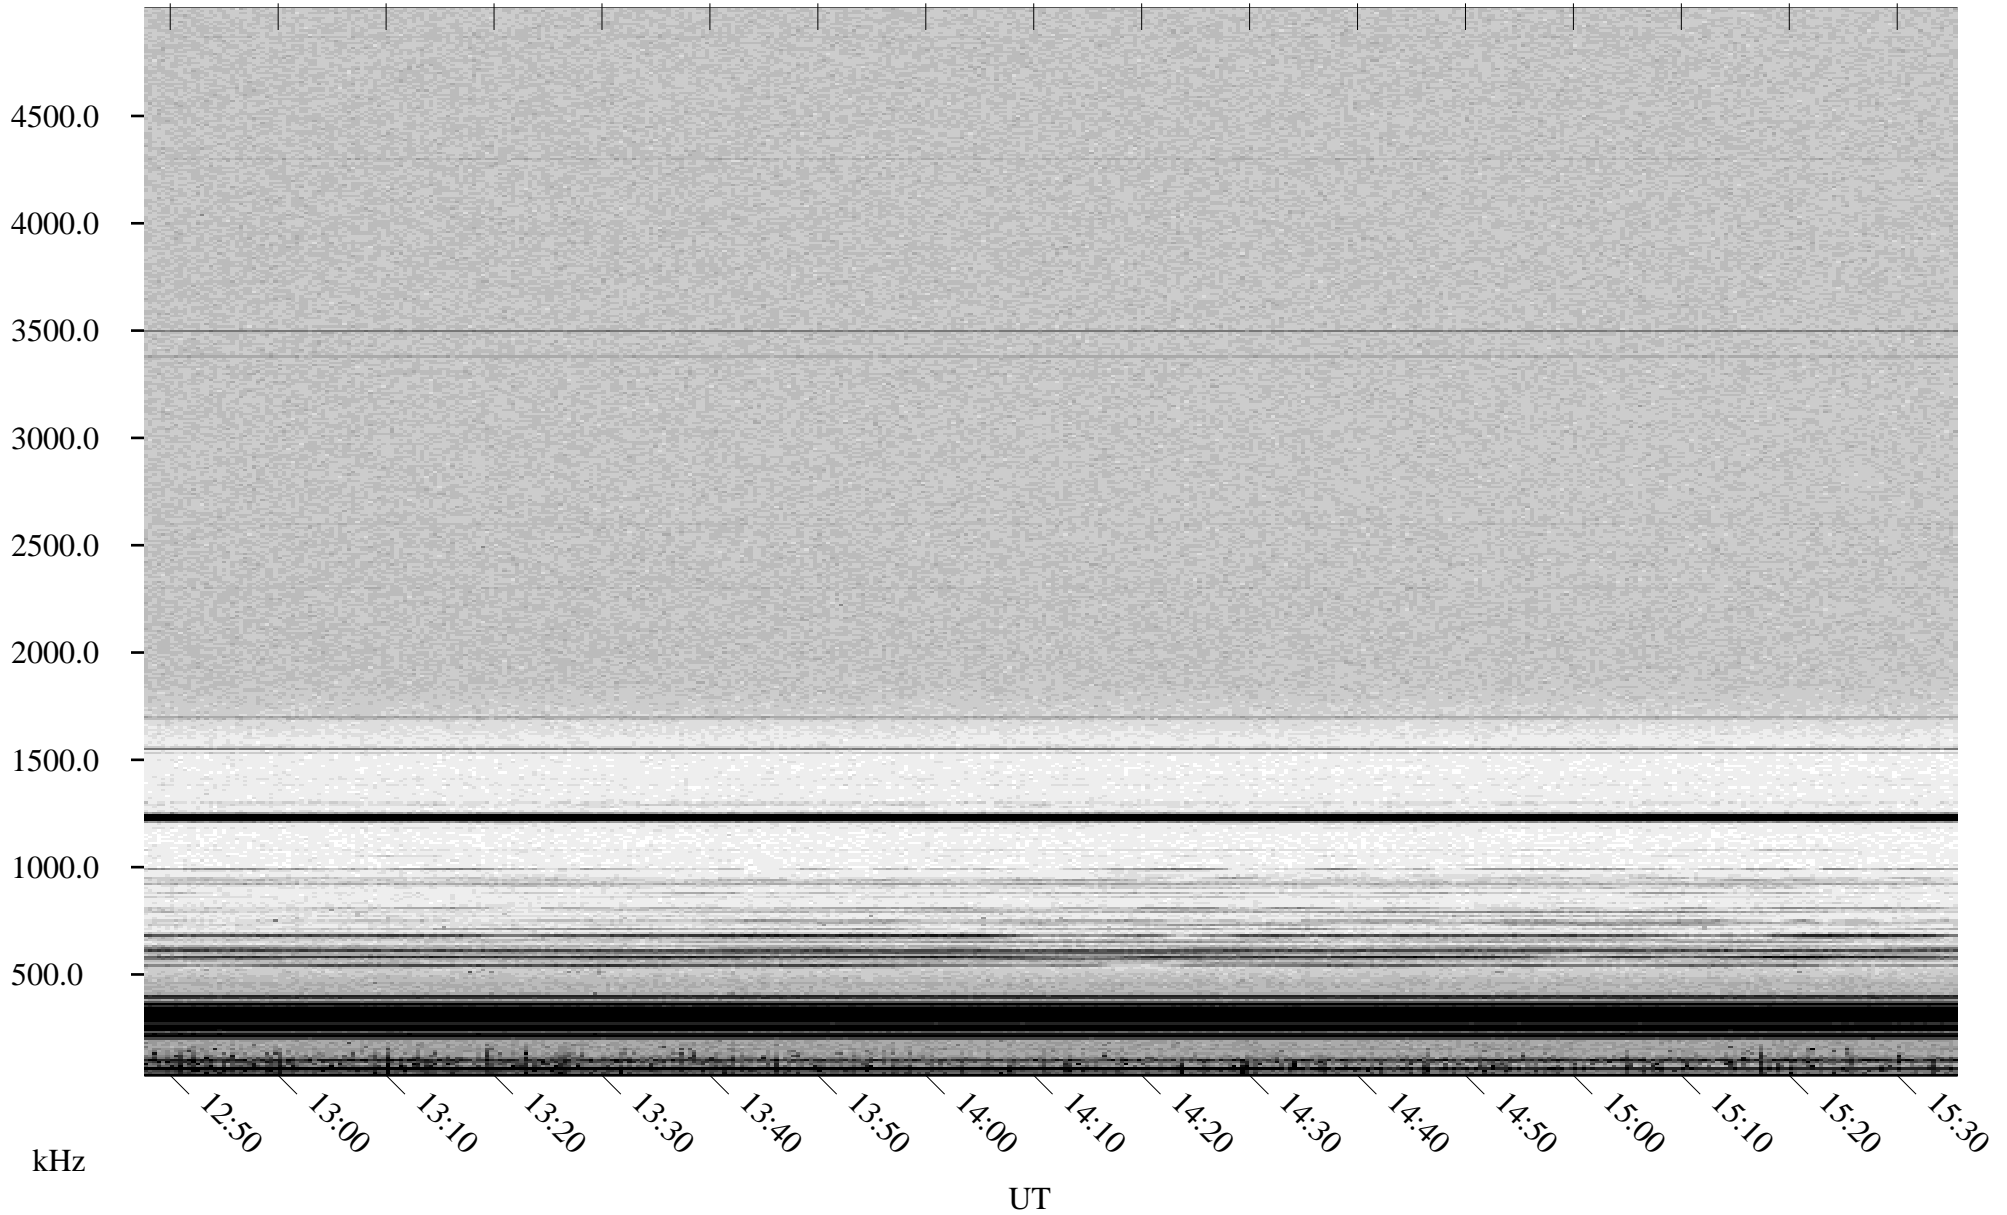

05/10/2002 Churchill, Manitoba

Linear Scale Black = 161 White = 15

ch02130l.r00m max_12

Page 1

05/10/2002 Churchill, Manitoba

Linear Scale Black = 161 White = 15

ch02130l.r00m max_12

Page 2

05/11/2002 Churchill, Manitoba

Linear Scale Black = 161 White = 15

ch02130l.r00m max_12

Page 3

05/11/2002 Churchill, Manitoba

Linear Scale Black = 161 White = 15

ch02130l.r00m max_12

Page 4

05/11/2002 Churchill, Manitoba

Linear Scale Black = 161 White = 15

ch02130l.r00m max_12

Page 5

05/11/2002 Churchill, Manitoba

Linear Scale Black = 161 White = 15

ch02130l.r00m max_12

Page 6

05/11/2002 Churchill, Manitoba

Linear Scale Black = 161 White = 15

ch02130l.r00m max_12

Page 7

05/11/2002 Churchill, Manitoba

Linear Scale Black = 161 White = 15

ch02130l.r00m max_12

Page 8