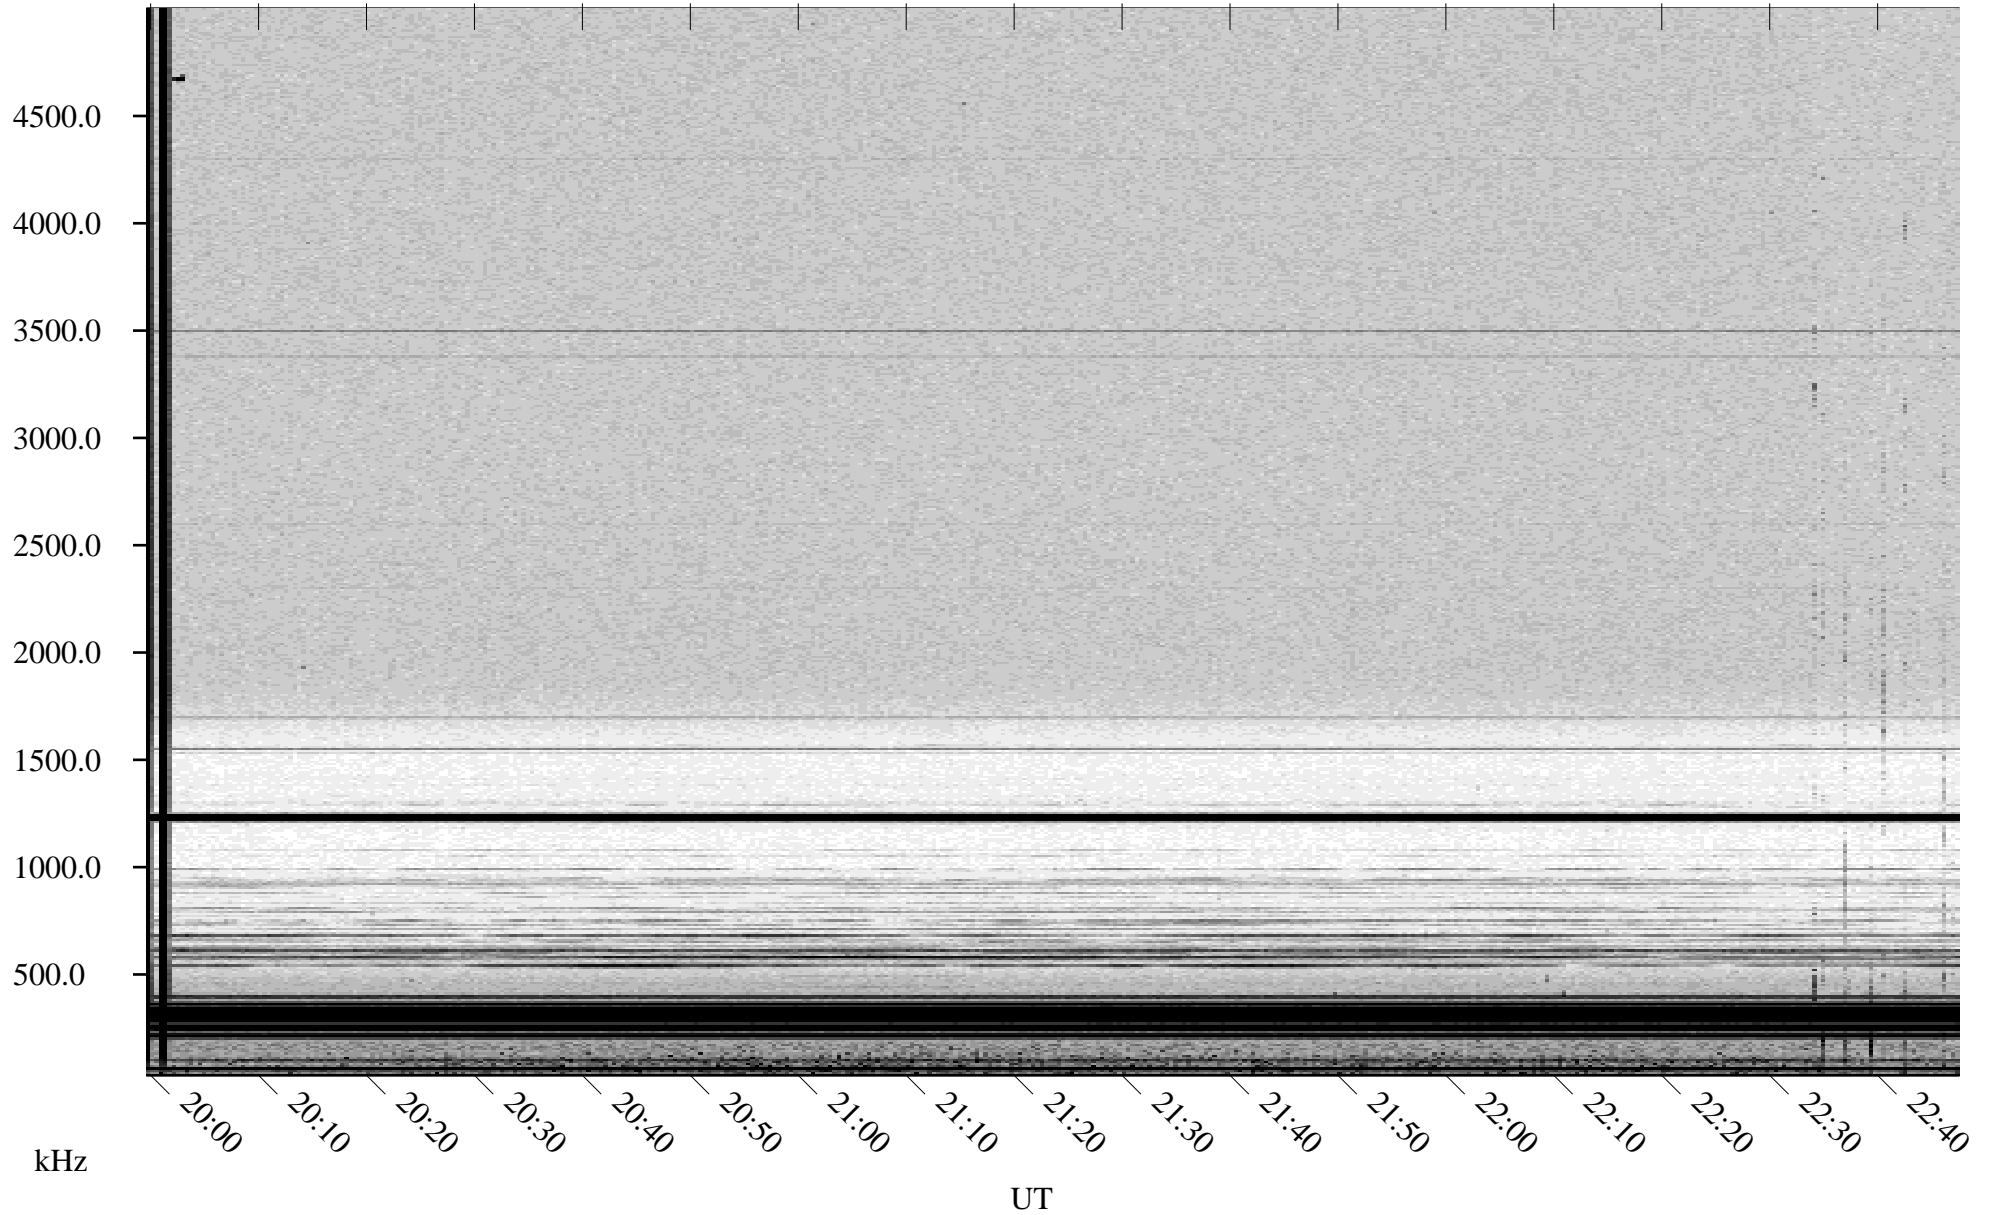

05/11/2002 Churchill, Manitoba

Linear Scale Black = 161 White = 15

ch021311.r00m max_12

Page 1

05/11/2002 Churchill, Manitoba

Linear Scale Black = 161 White = 15

ch021311.r00m max_12

Page 2

05/12/2002 Churchill, Manitoba

Linear Scale Black = 161 White = 15

ch021311.r00m max_12

Page 3

05/12/2002 Churchill, Manitoba

Linear Scale Black = 161 White = 15

ch021311.r00m max_12

Page 4

05/12/2002 Churchill, Manitoba

Linear Scale Black = 161 White = 15

ch02131l.r00m max_12

Page 5

05/12/2002 Churchill, Manitoba

Linear Scale Black = 161 White = 15

ch021311.r00m max_12

Page 6

05/12/2002 Churchill, Manitoba

Linear Scale Black = 161 White = 15

ch021311.r00m max_12

Page 7

05/12/2002 Churchill, Manitoba

Linear Scale Black = 161 White = 15

ch021311.r00m max_12

Page 8