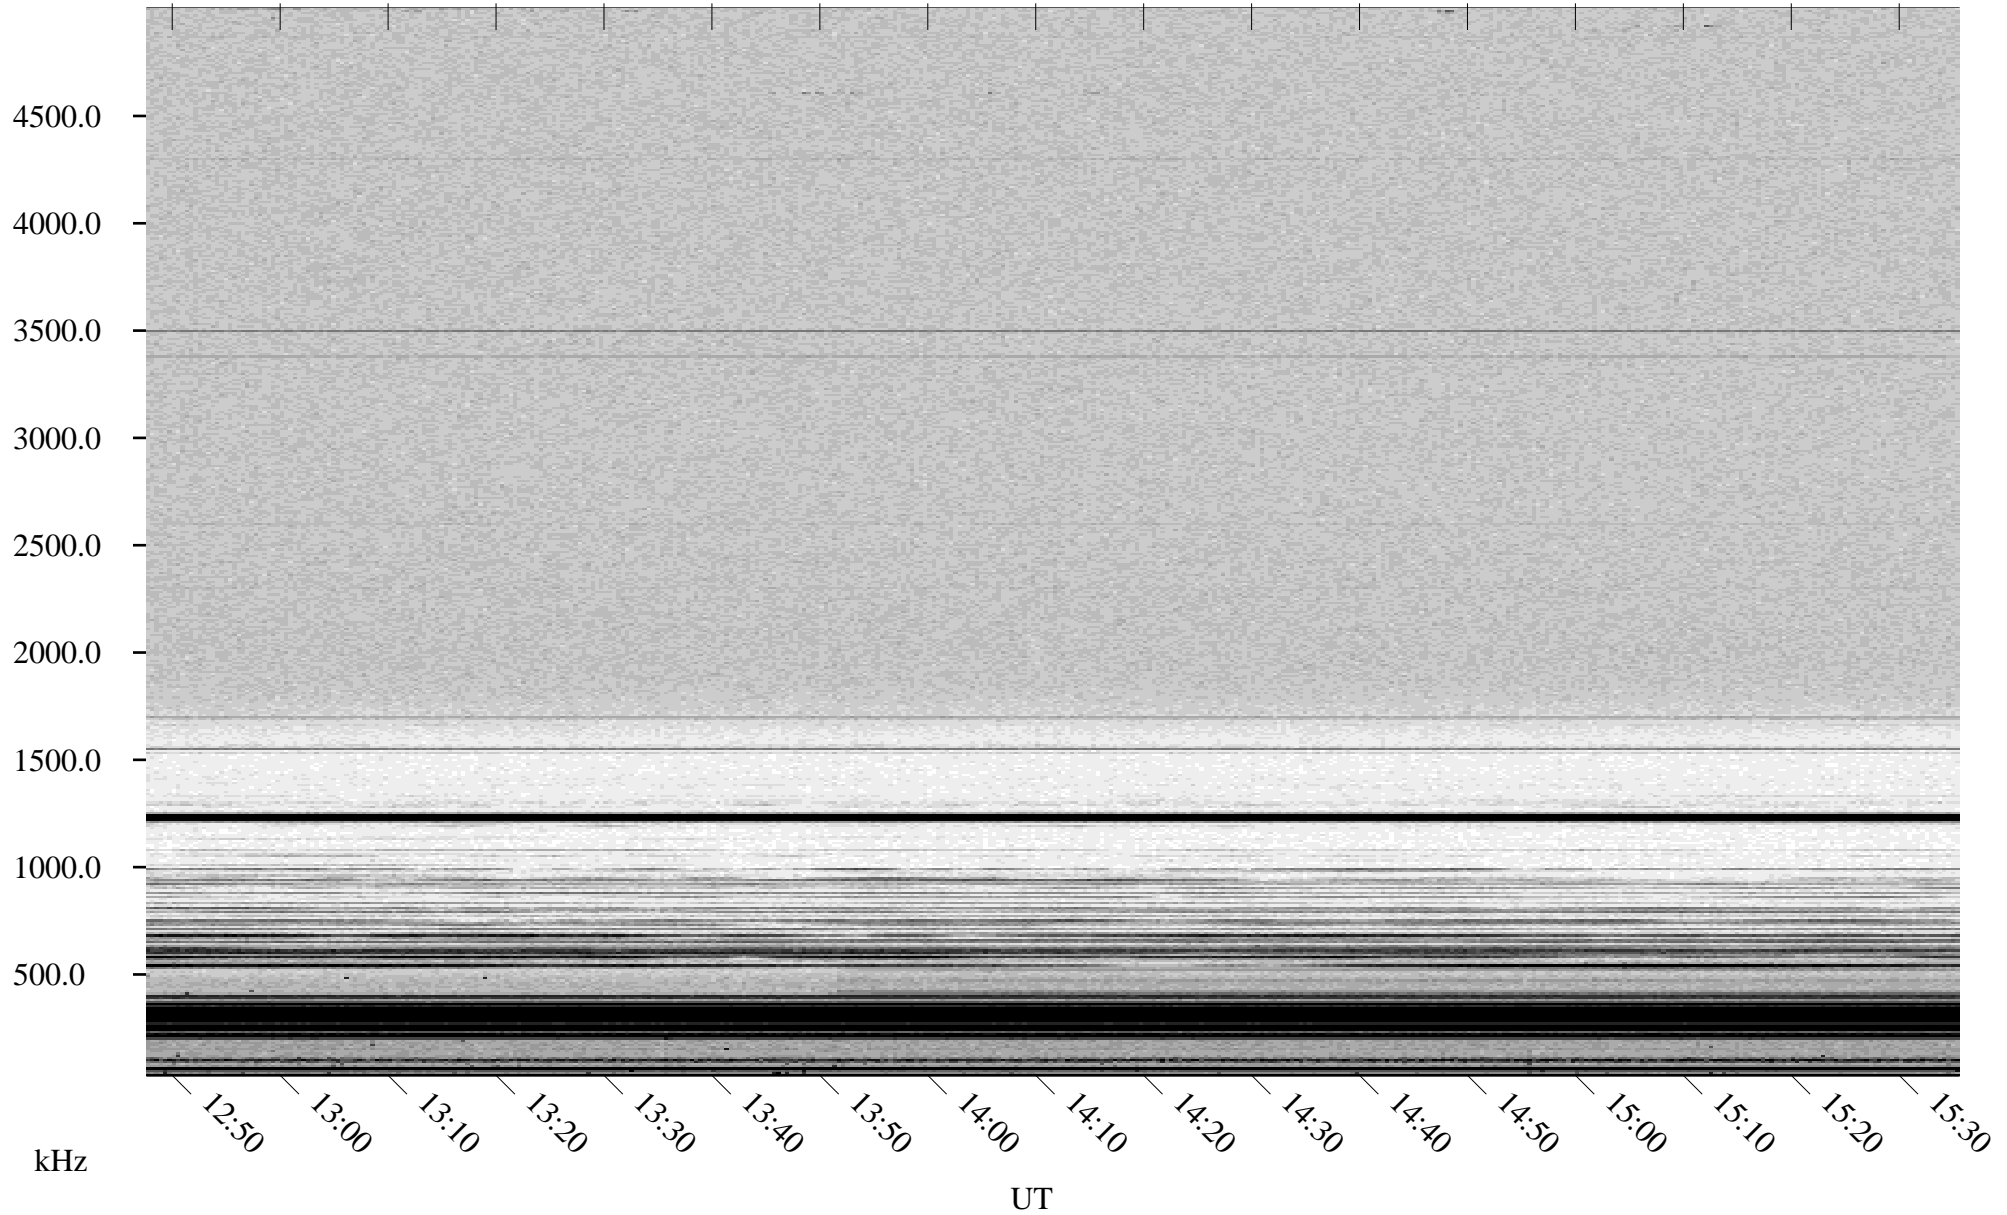

05/14/2002 Churchill, Manitoba

Linear Scale Black = 161 White = 15

ch02134l.r00m max_12

Page 1

05/14/2002 Churchill, Manitoba

Linear Scale Black = 161 White = 15

ch02134l.r00m max_12

Page 2

05/15/2002 Churchill, Manitoba

Linear Scale Black = 161 White = 15

ch02134l.r00m max_12

Page 3

05/15/2002 Churchill, Manitoba

Linear Scale Black = 161 White = 15

ch02134l.r00m max_12

Page 4

05/15/2002 Churchill, Manitoba

Linear Scale Black = 161 White = 15

ch02134l.r00m max_12

Page 5

05/15/2002 Churchill, Manitoba

Linear Scale Black = 161 White = 15

ch02134l.r00m max_12

Page 6

05/15/2002 Churchill, Manitoba

Linear Scale Black = 161 White = 15

ch02134l.r00m max_12

Page 7

05/15/2002 Churchill, Manitoba

Linear Scale Black = 161 White = 15

ch02134l.r00m max_12

Page 8