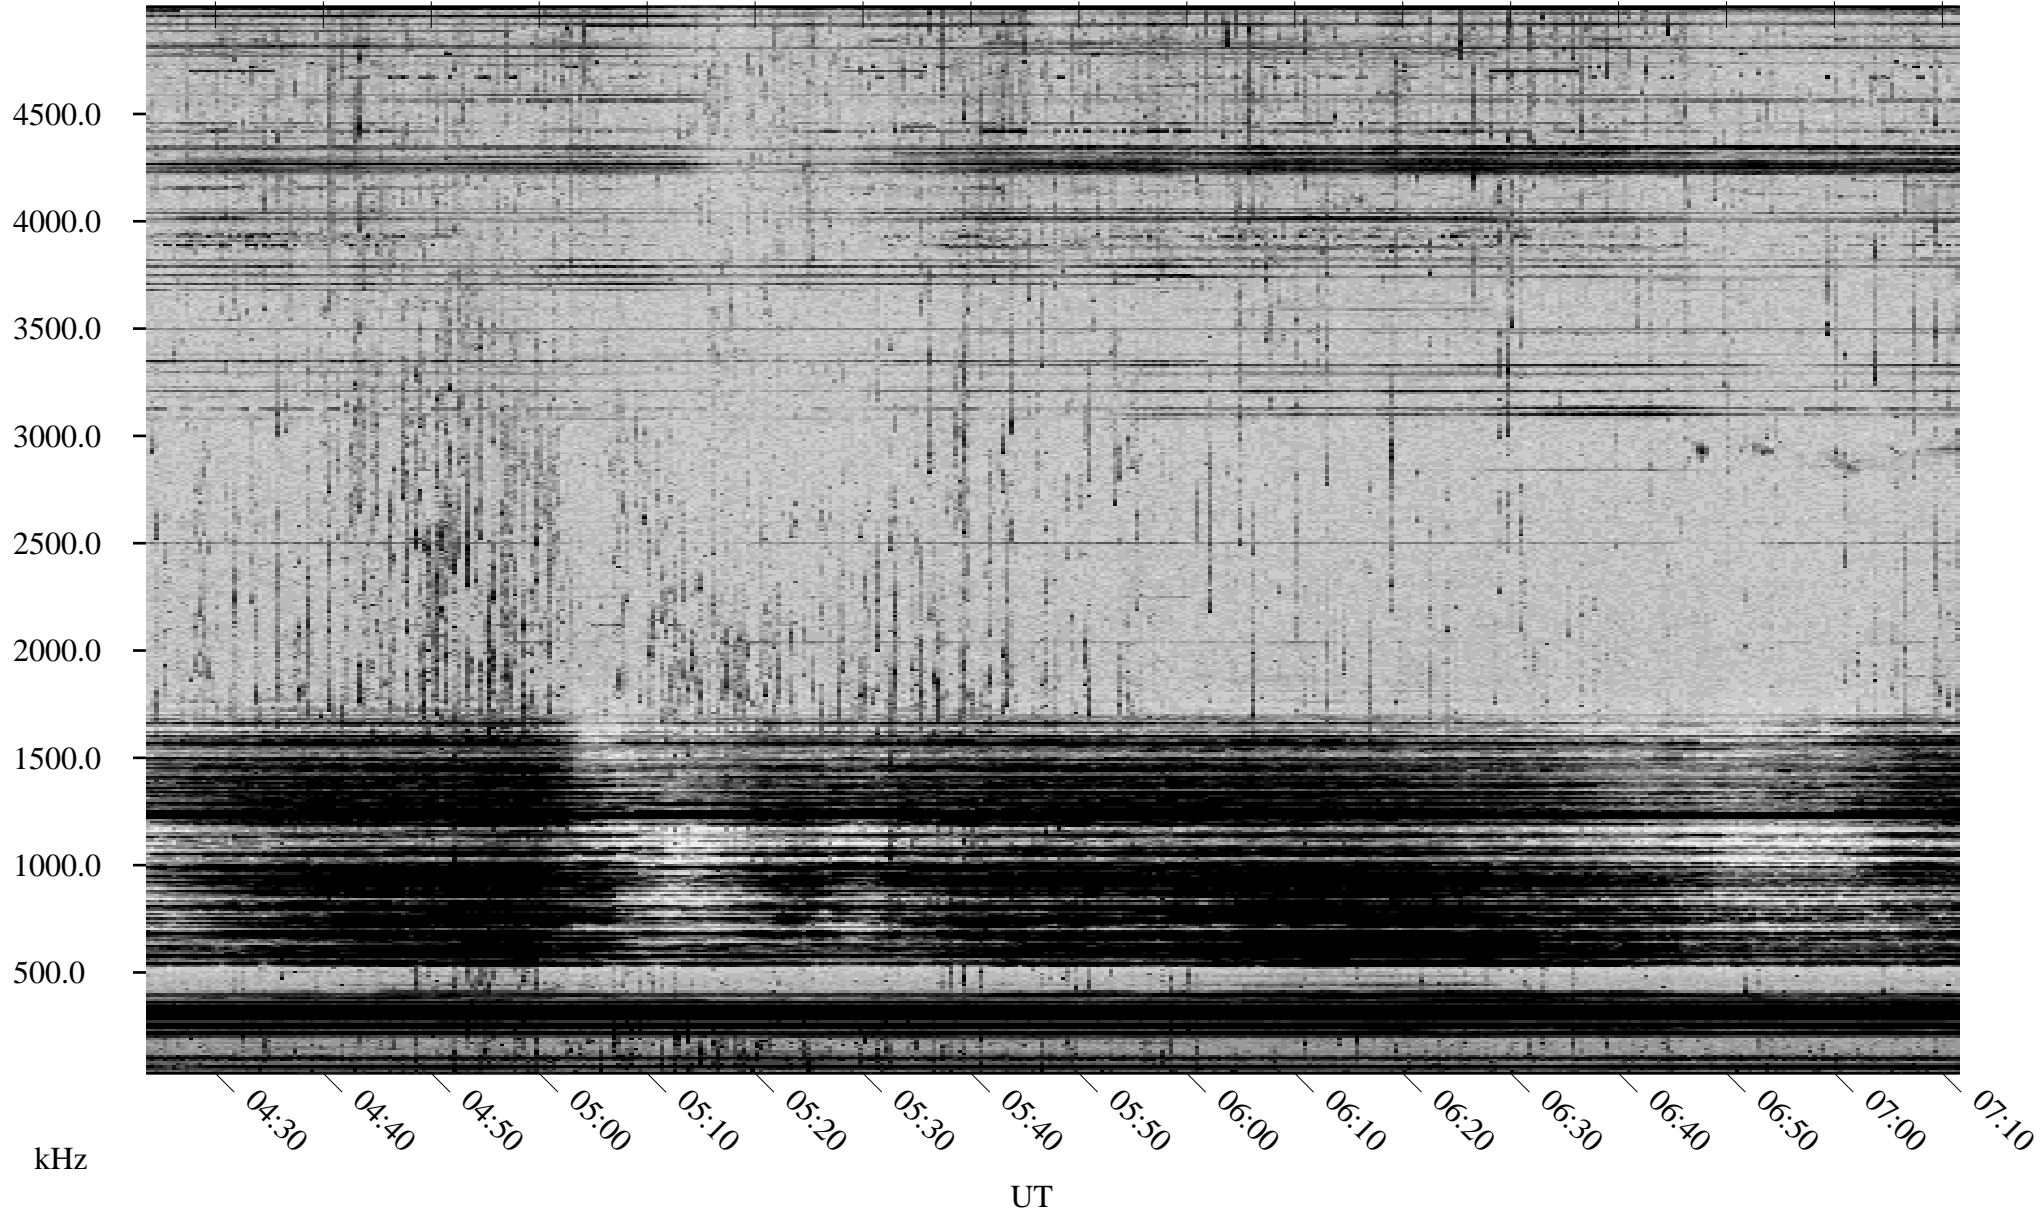

05/14/2002 Churchill, Manitoba

Linear Scale Black = 161 White = 15

ch02134l.r00m max_12

Page 1

05/14/2002 Churchill, Manitoba

Linear Scale Black = 161 White = 15

ch02134l.r00m max_12

Page 2

05/15/2002 Churchill, Manitoba

Linear Scale Black = 161 White = 15

ch02134l.r00m max_12

Page 3

05/15/2002 Churchill, Manitoba

Linear Scale Black = 161 White = 15

ch02134l.r00m max_12

Page 4

05/15/2002 Churchill, Manitoba

Linear Scale Black = 161 White = 15

ch02134l.r00m max_12

Page 5

05/15/2002 Churchill, Manitoba

Linear Scale Black = 161 White = 15

ch02134l.r00m max_12

Page 6

05/15/2002 Churchill, Manitoba

Linear Scale Black = 161 White = 15

ch02134l.r00m max_12

Page 7

05/15/2002 Churchill, Manitoba

Linear Scale Black = 161 White = 15

ch02134l.r00m max_12

Page 8