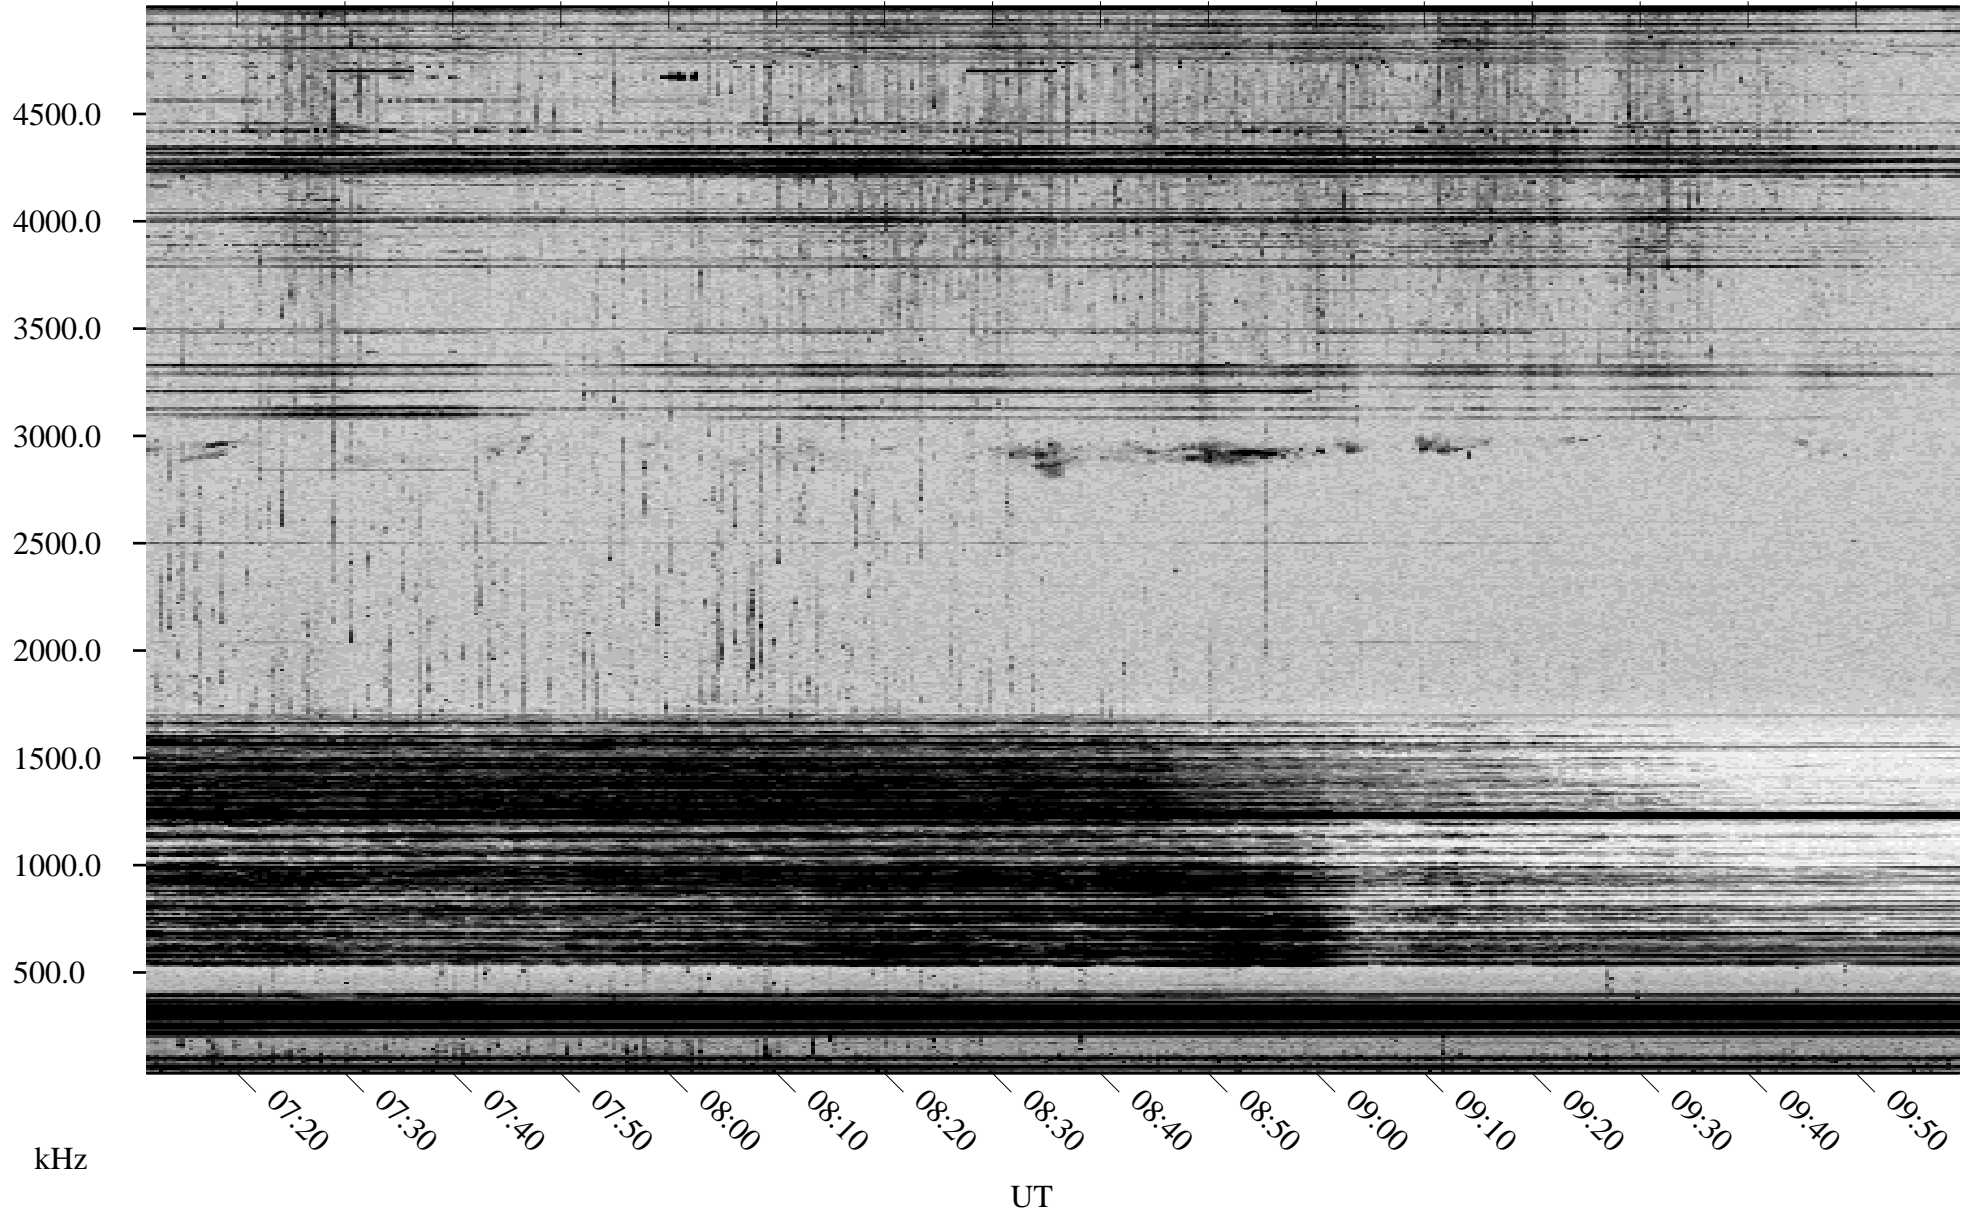

05/14/2002 Churchill, Manitoba

Linear Scale Black = 161 White = 15

ch02134l.r00m max_12

Page 1

05/14/2002 Churchill, Manitoba

Linear Scale Black = 161 White = 15

ch02134l.r00m max_12

Page 2

05/15/2002 Churchill, Manitoba

Linear Scale Black = 161 White = 15

ch02134l.r00m max_12

Page 3

05/15/2002 Churchill, Manitoba

Linear Scale Black = 161 White = 15

ch02134l.r00m max_12

Page 4

05/15/2002 Churchill, Manitoba

Linear Scale Black = 161 White = 15

ch02134l.r00m max_12

Page 5

05/15/2002 Churchill, Manitoba

Linear Scale Black = 161 White = 15

ch02134l.r00m max_12

Page 6

05/15/2002 Churchill, Manitoba

Linear Scale Black = 161 White = 15

ch02134l.r00m max_12

Page 7

05/15/2002 Churchill, Manitoba

Linear Scale Black = 161 White = 15

ch02134l.r00m max_12

Page 8