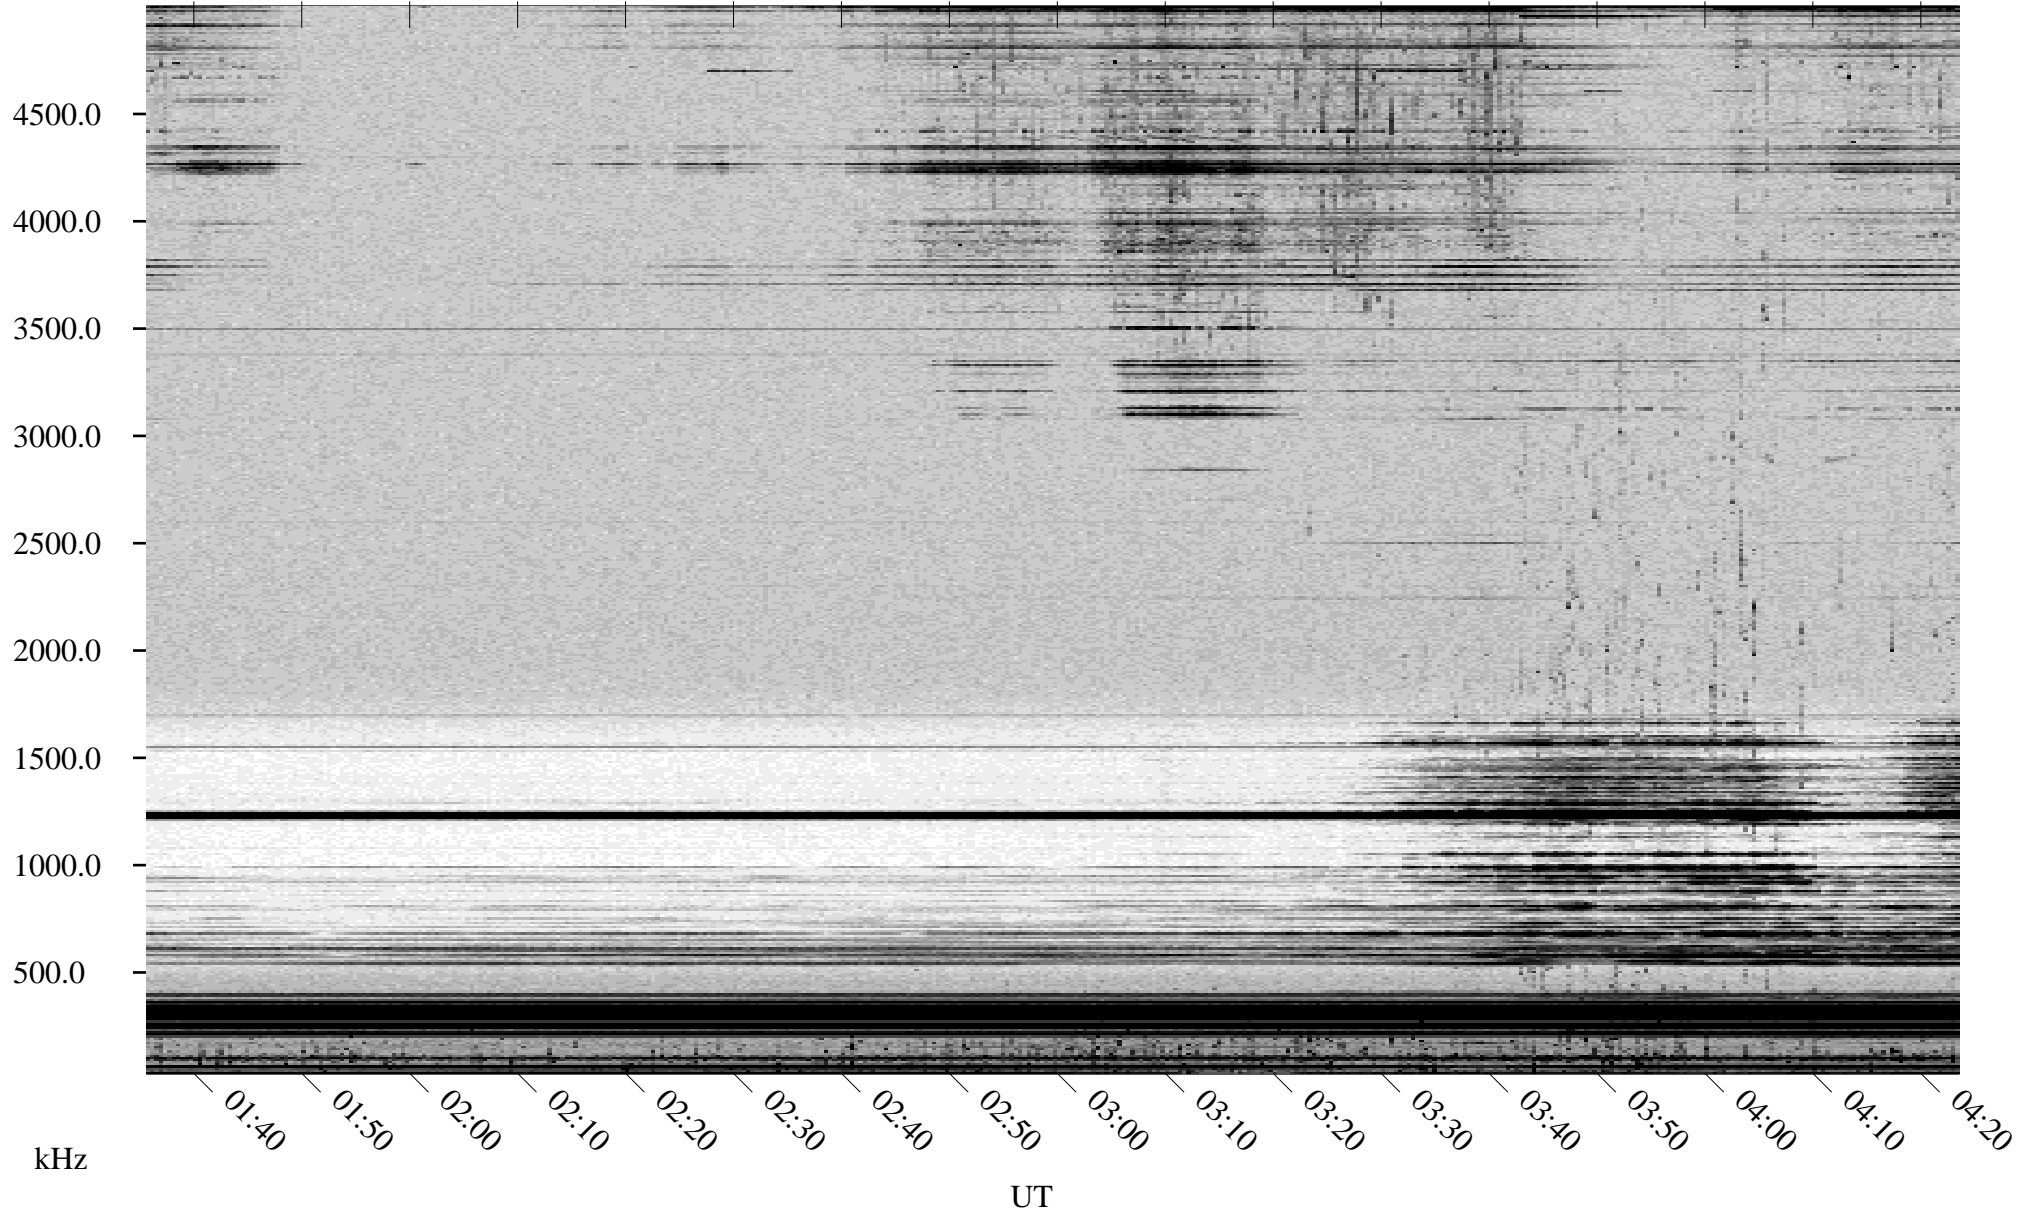

05/14/2002 Churchill, Manitoba

Linear Scale Black = 161 White = 15

ch02134l.r00m max_12

Page 1

05/14/2002 Churchill, Manitoba

Linear Scale Black = 161 White = 15

ch02134l.r00m max_12

Page 2

05/15/2002 Churchill, Manitoba

Linear Scale Black = 161 White = 15

ch02134l.r00m max_12

Page 3

05/15/2002 Churchill, Manitoba

Linear Scale Black = 161 White = 15

ch02134l.r00m max_12

Page 4

05/15/2002 Churchill, Manitoba

Linear Scale Black = 161 White = 15

ch02134l.r00m max_12

Page 5

05/15/2002 Churchill, Manitoba

Linear Scale Black = 161 White = 15

ch02134l.r00m max_12

Page 6

05/15/2002 Churchill, Manitoba

Linear Scale Black = 161 White = 15

ch02134l.r00m max_12

Page 7

05/15/2002 Churchill, Manitoba

Linear Scale Black = 161 White = 15

ch02134l.r00m max_12

Page 8