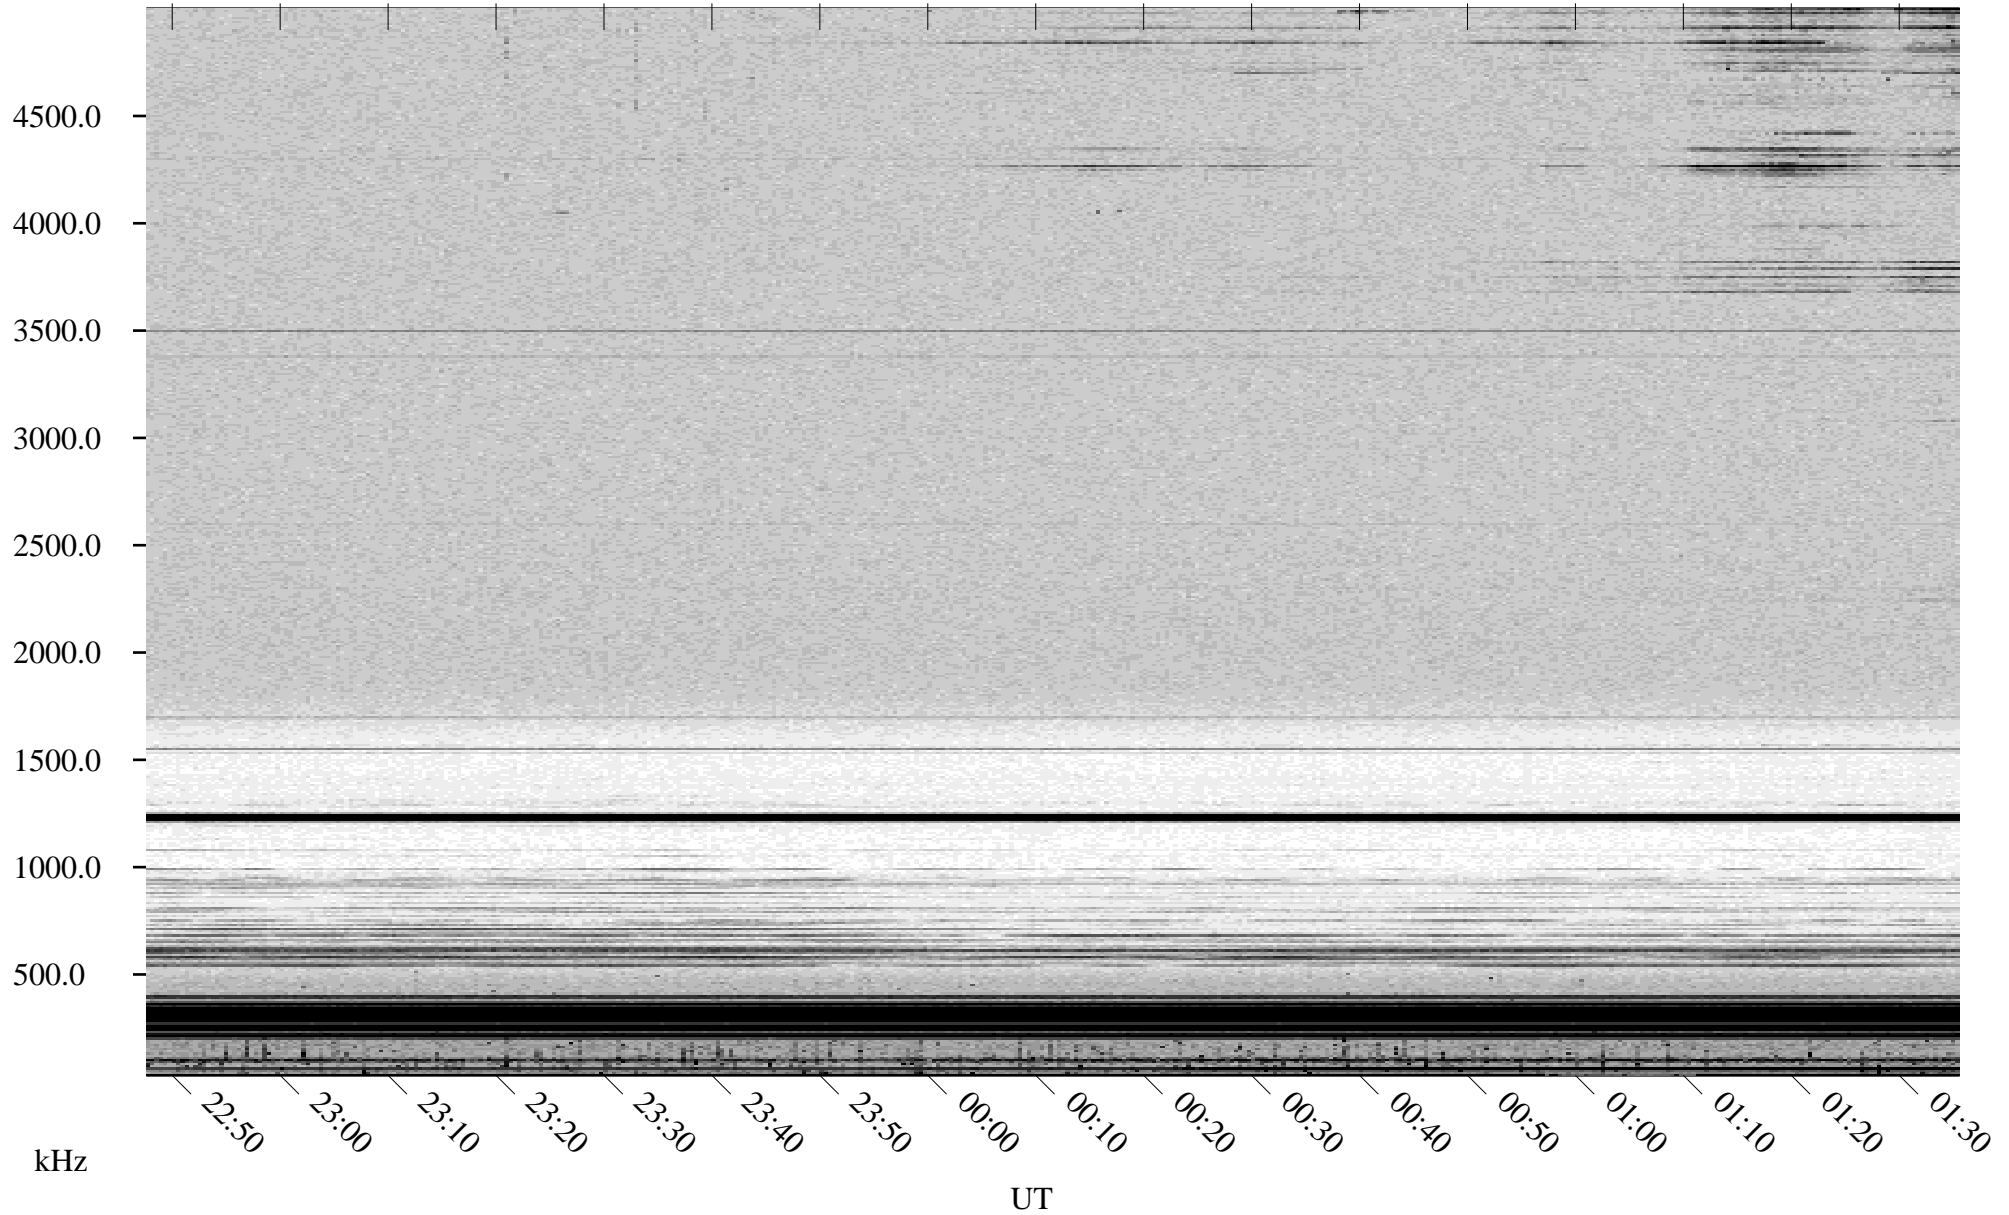

05/14/2002 Churchill, Manitoba

Linear Scale Black = 161 White = 15

ch02134l.r00m max_12

Page 1

05/14/2002 Churchill, Manitoba

Linear Scale Black = 161 White = 15

ch02134l.r00m max_12

Page 2

05/15/2002 Churchill, Manitoba

Linear Scale Black = 161 White = 15

ch02134l.r00m max_12

Page 3

05/15/2002 Churchill, Manitoba

Linear Scale Black = 161 White = 15

ch02134l.r00m max_12

Page 4

05/15/2002 Churchill, Manitoba

Linear Scale Black = 161 White = 15

ch02134l.r00m max_12

Page 5

05/15/2002 Churchill, Manitoba

Linear Scale Black = 161 White = 15

ch02134l.r00m max_12

Page 6

05/15/2002 Churchill, Manitoba

Linear Scale Black = 161 White = 15

ch02134l.r00m max_12

Page 7

05/15/2002 Churchill, Manitoba

Linear Scale Black = 161 White = 15

ch02134l.r00m max_12

Page 8