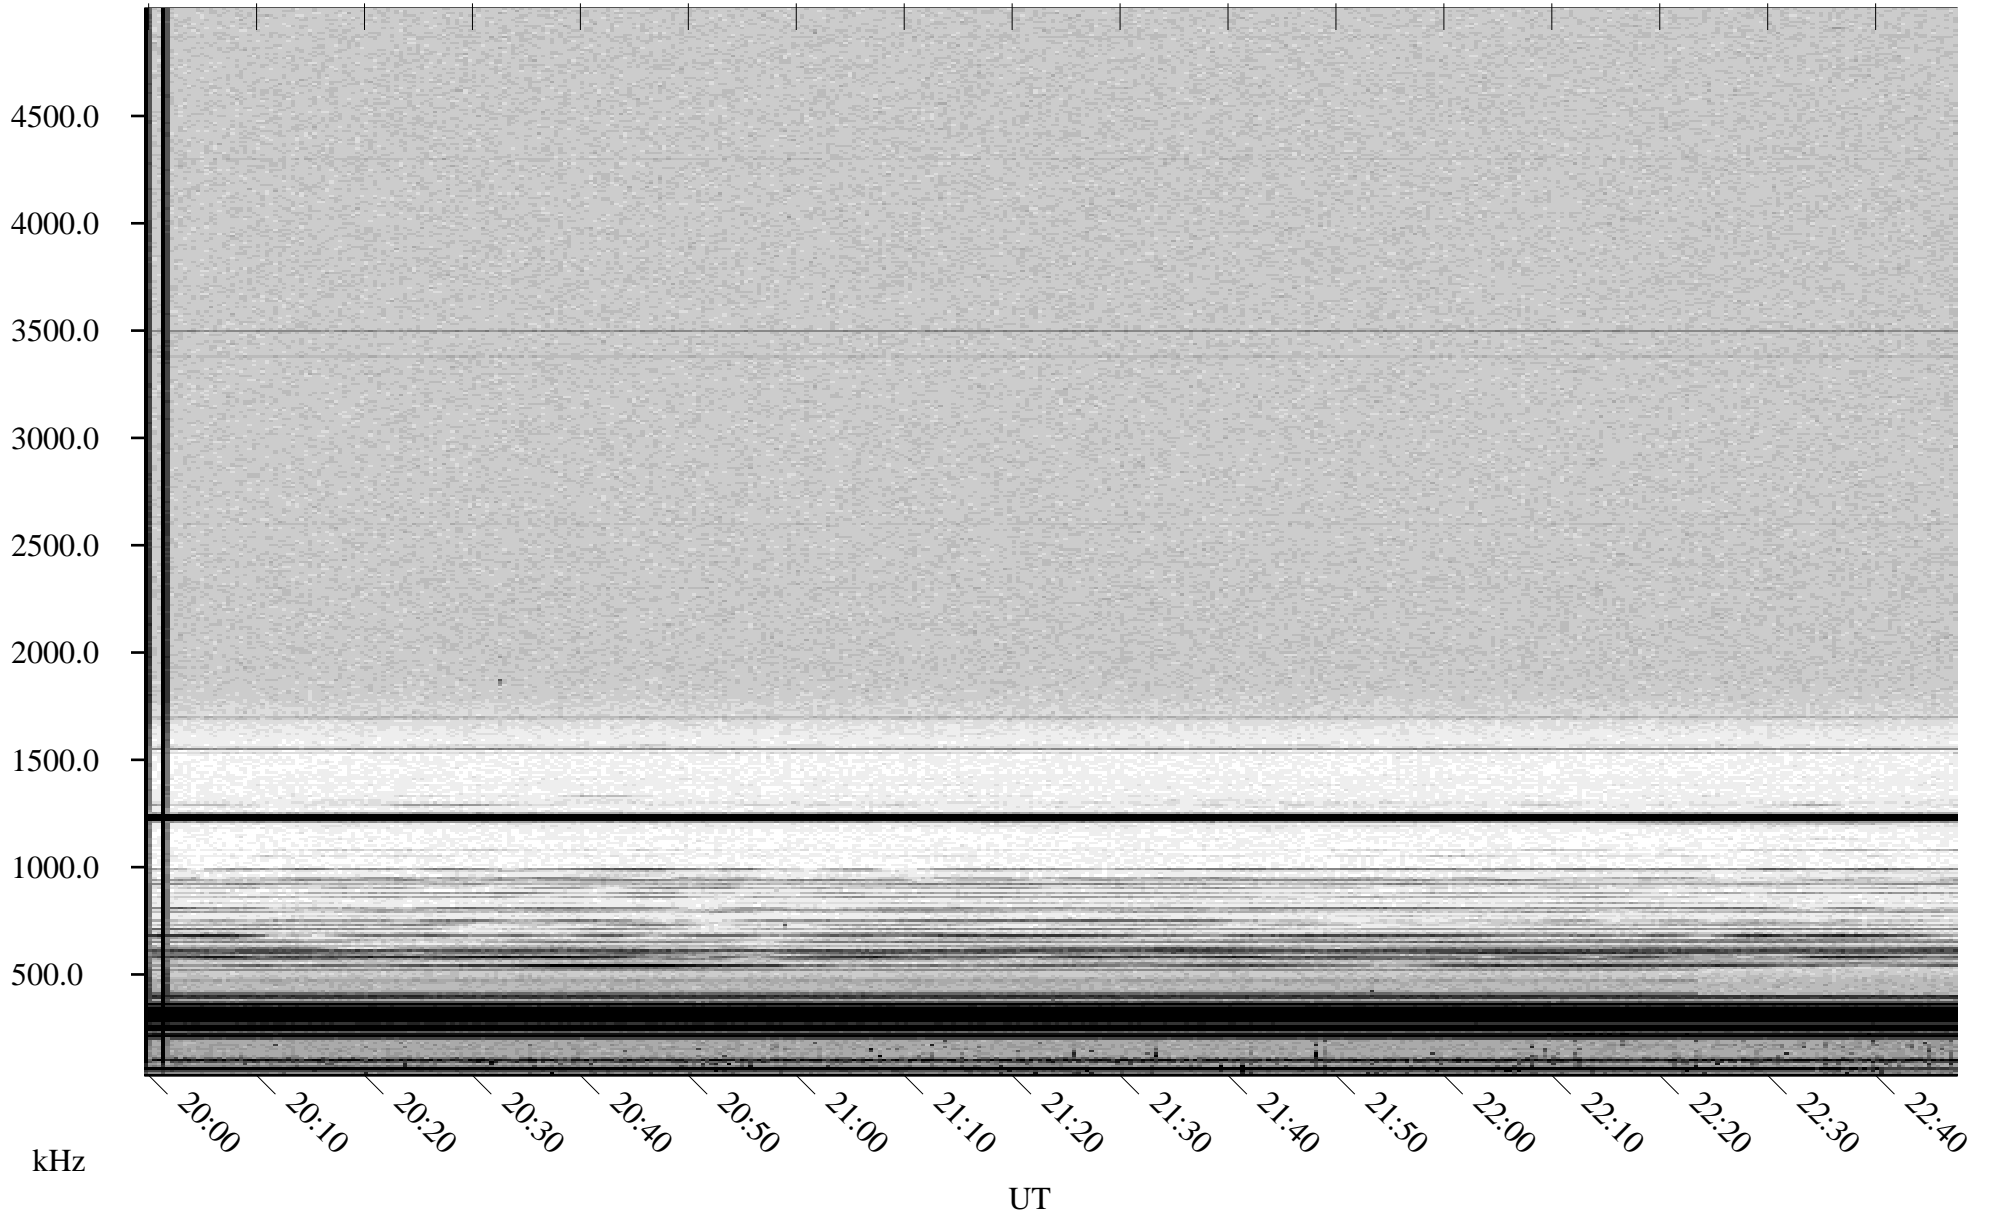

05/14/2002 Churchill, Manitoba

Linear Scale Black = 161 White = 15

ch02134l.r00m max_12

Page 1

05/14/2002 Churchill, Manitoba

Linear Scale Black = 161 White = 15

ch02134l.r00m max_12

Page 2

05/15/2002 Churchill, Manitoba

Linear Scale Black = 161 White = 15

ch02134l.r00m max_12

Page 3

05/15/2002 Churchill, Manitoba

Linear Scale Black = 161 White = 15

ch02134l.r00m max_12

Page 4

05/15/2002 Churchill, Manitoba

Linear Scale Black = 161 White = 15

ch02134l.r00m max_12

Page 5

05/15/2002 Churchill, Manitoba

Linear Scale Black = 161 White = 15

ch02134l.r00m max_12

Page 6

05/15/2002 Churchill, Manitoba

Linear Scale Black = 161 White = 15

ch02134l.r00m max_12

Page 7

05/15/2002 Churchill, Manitoba

Linear Scale Black = 161 White = 15

ch02134l.r00m max_12

Page 8