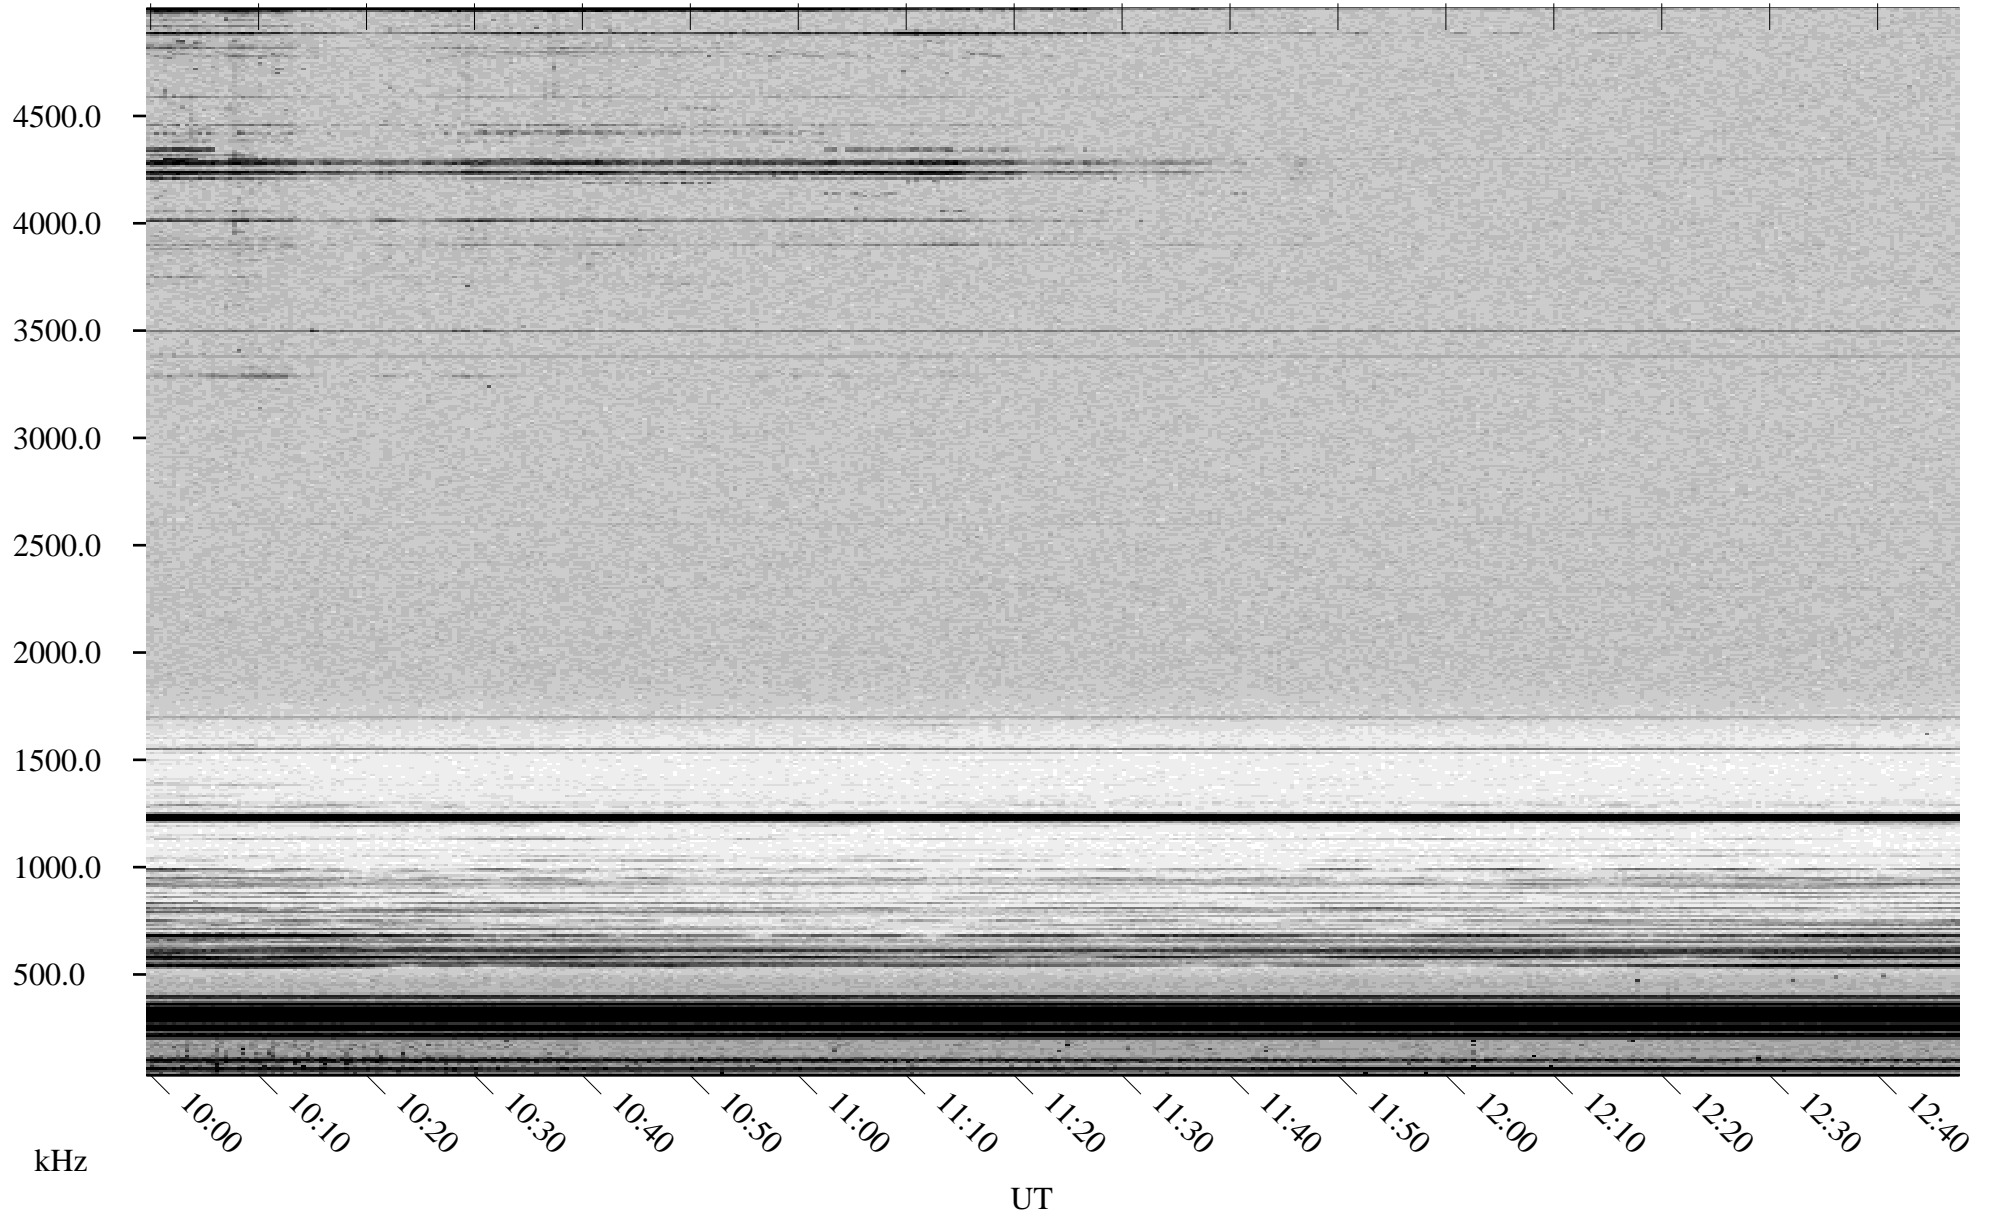

05/14/2002 Churchill, Manitoba

Linear Scale Black = 161 White = 15

ch02134l.r00m max_12

Page 1

05/14/2002 Churchill, Manitoba

Linear Scale Black = 161 White = 15

ch02134l.r00m max_12

Page 2

05/15/2002 Churchill, Manitoba

Linear Scale Black = 161 White = 15

ch02134l.r00m max_12

Page 3

05/15/2002 Churchill, Manitoba

Linear Scale Black = 161 White = 15

ch02134l.r00m max_12

Page 4

05/15/2002 Churchill, Manitoba

Linear Scale Black = 161 White = 15

ch02134l.r00m max_12

Page 5

05/15/2002 Churchill, Manitoba

Linear Scale Black = 161 White = 15

ch02134l.r00m max_12

Page 6

05/15/2002 Churchill, Manitoba

Linear Scale Black = 161 White = 15

ch02134l.r00m max_12

Page 7

05/15/2002 Churchill, Manitoba

Linear Scale Black = 161 White = 15

ch02134l.r00m max_12

Page 8