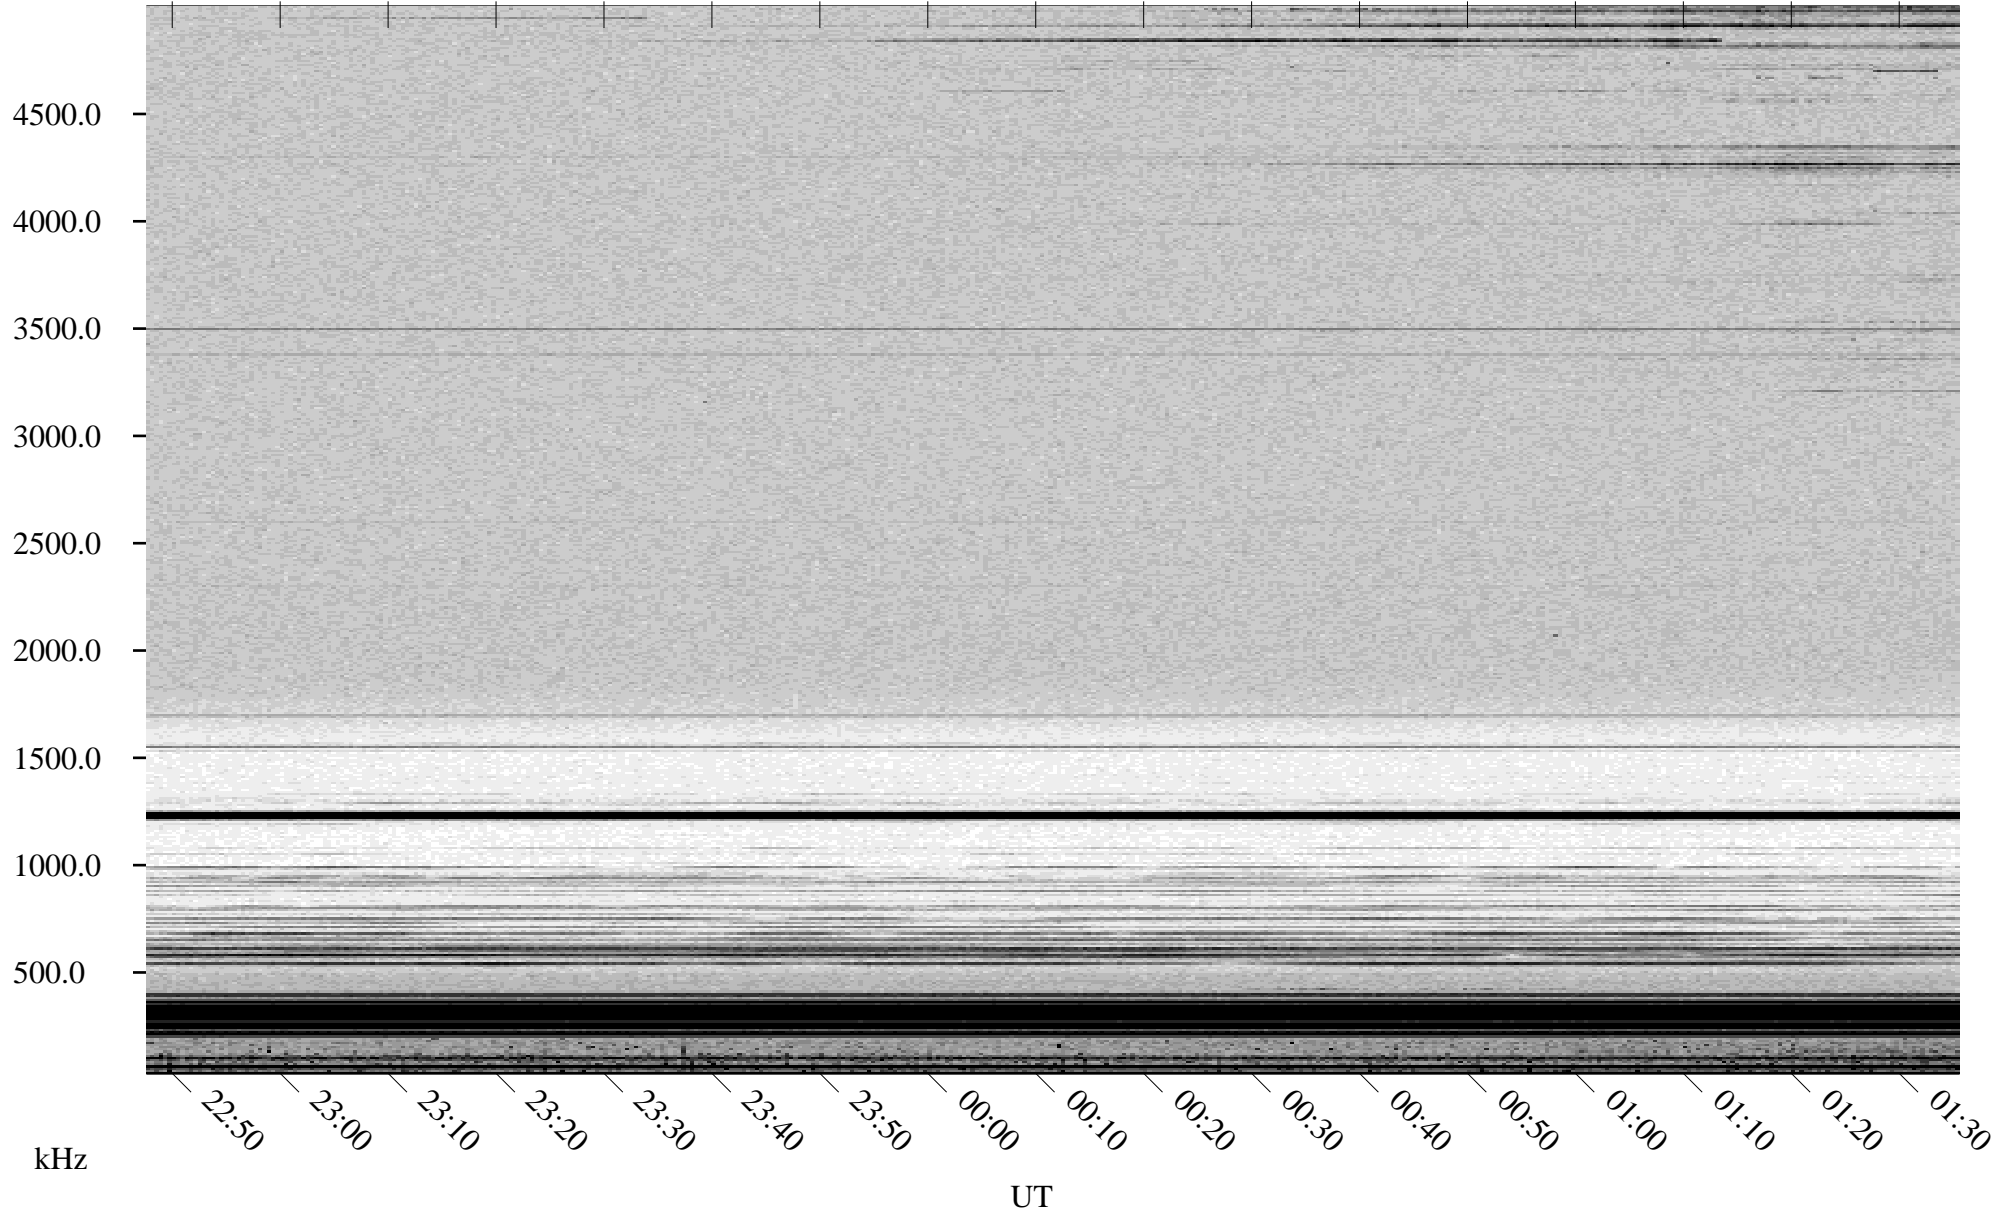

# 05/15/2002 Churchill, Manitoba

Linear Scale    Black = 161    White = 15

ch02135l.r00m max\_12

Page 1

# 05/15/2002 Churchill, Manitoba

Linear Scale    Black = 161    White = 15

ch02135l.r00m max\_12

Page 2

# 05/16/2002 Churchill, Manitoba

Linear Scale    Black = 161    White = 15

ch02135l.r00m max\_12

Page 3

# 05/16/2002 Churchill, Manitoba

Linear Scale    Black = 161    White = 15

ch02135l.r00m max\_12

Page 4