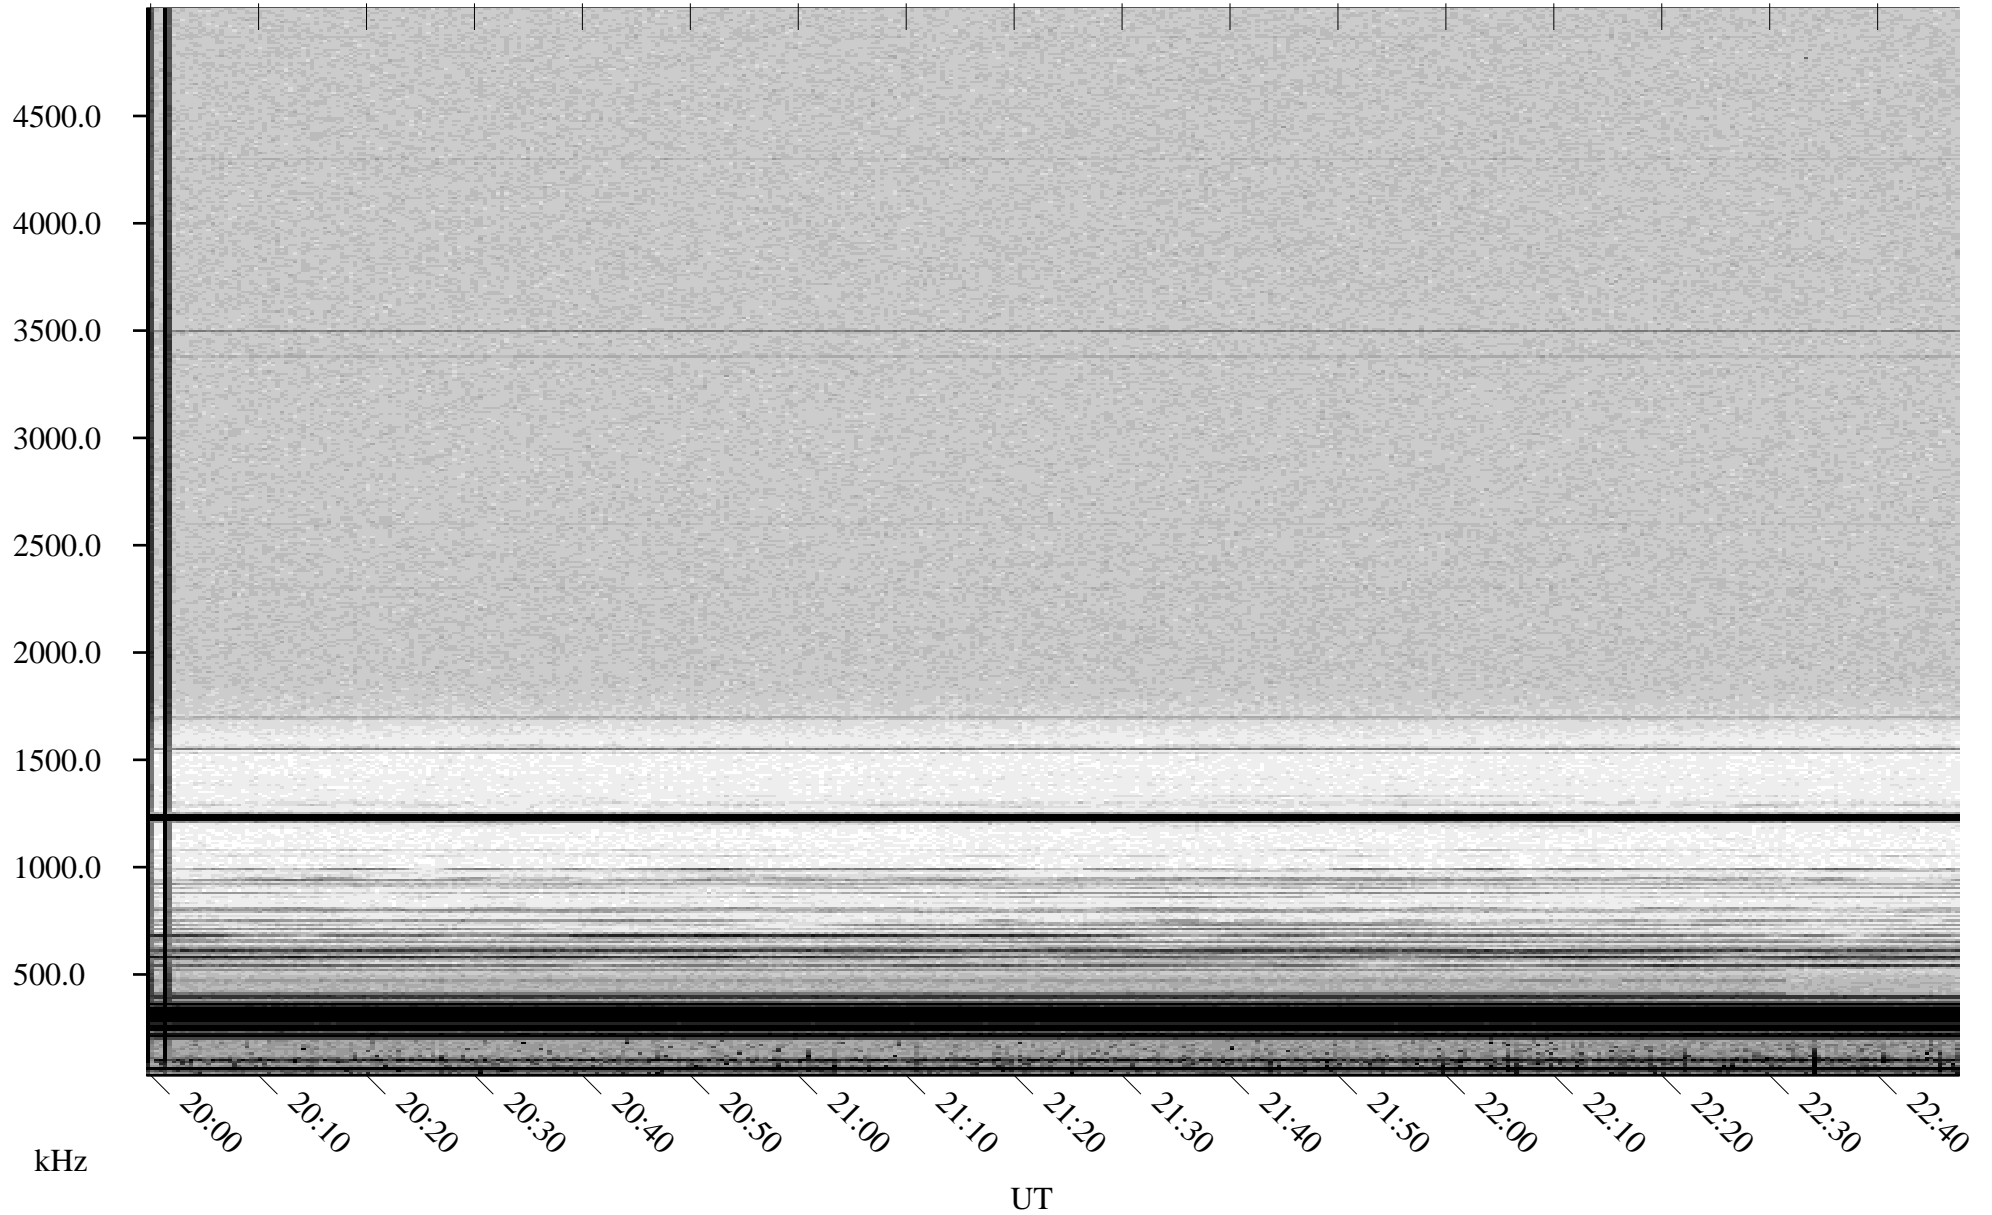

# 05/15/2002 Churchill, Manitoba

Linear Scale    Black = 161    White = 15

ch02135l.r00m max\_12

Page 1

# 05/15/2002 Churchill, Manitoba

Linear Scale    Black = 161    White = 15

ch02135l.r00m max\_12

Page 2

# 05/16/2002 Churchill, Manitoba

Linear Scale    Black = 161    White = 15

ch02135l.r00m max\_12

Page 3

# 05/16/2002 Churchill, Manitoba

Linear Scale    Black = 161    White = 15

ch02135l.r00m max\_12

Page 4