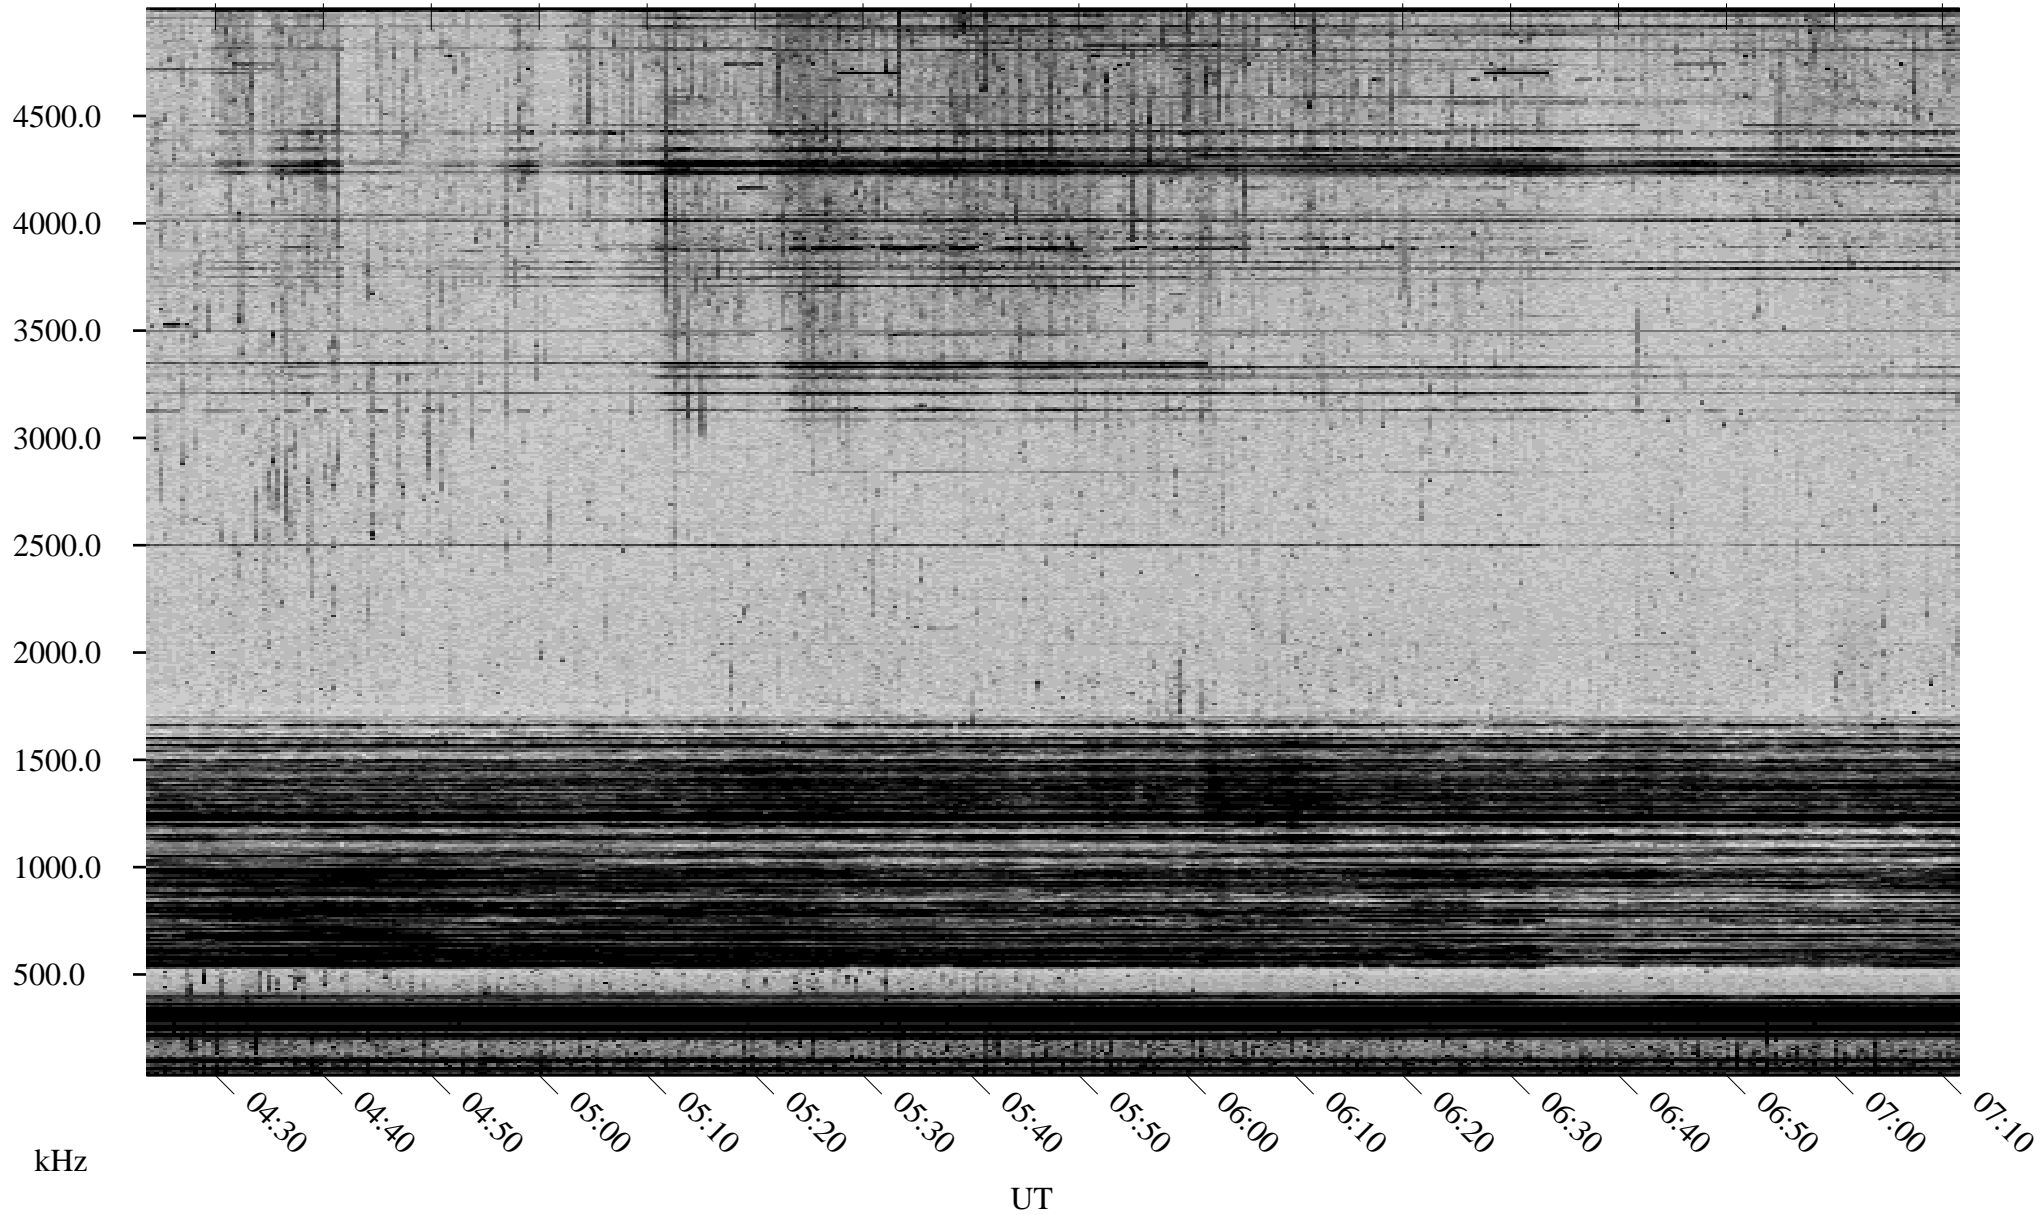

# 05/15/2002 Churchill, Manitoba

Linear Scale    Black = 161    White = 15

ch02135l.r00m max\_12

Page 1

# 05/15/2002 Churchill, Manitoba

Linear Scale    Black = 161    White = 15

ch02135l.r00m max\_12

Page 2

# 05/16/2002 Churchill, Manitoba

Linear Scale    Black = 161    White = 15

ch02135l.r00m max\_12

Page 3

# 05/16/2002 Churchill, Manitoba

Linear Scale    Black = 161    White = 15

ch02135l.r00m max\_12

Page 4