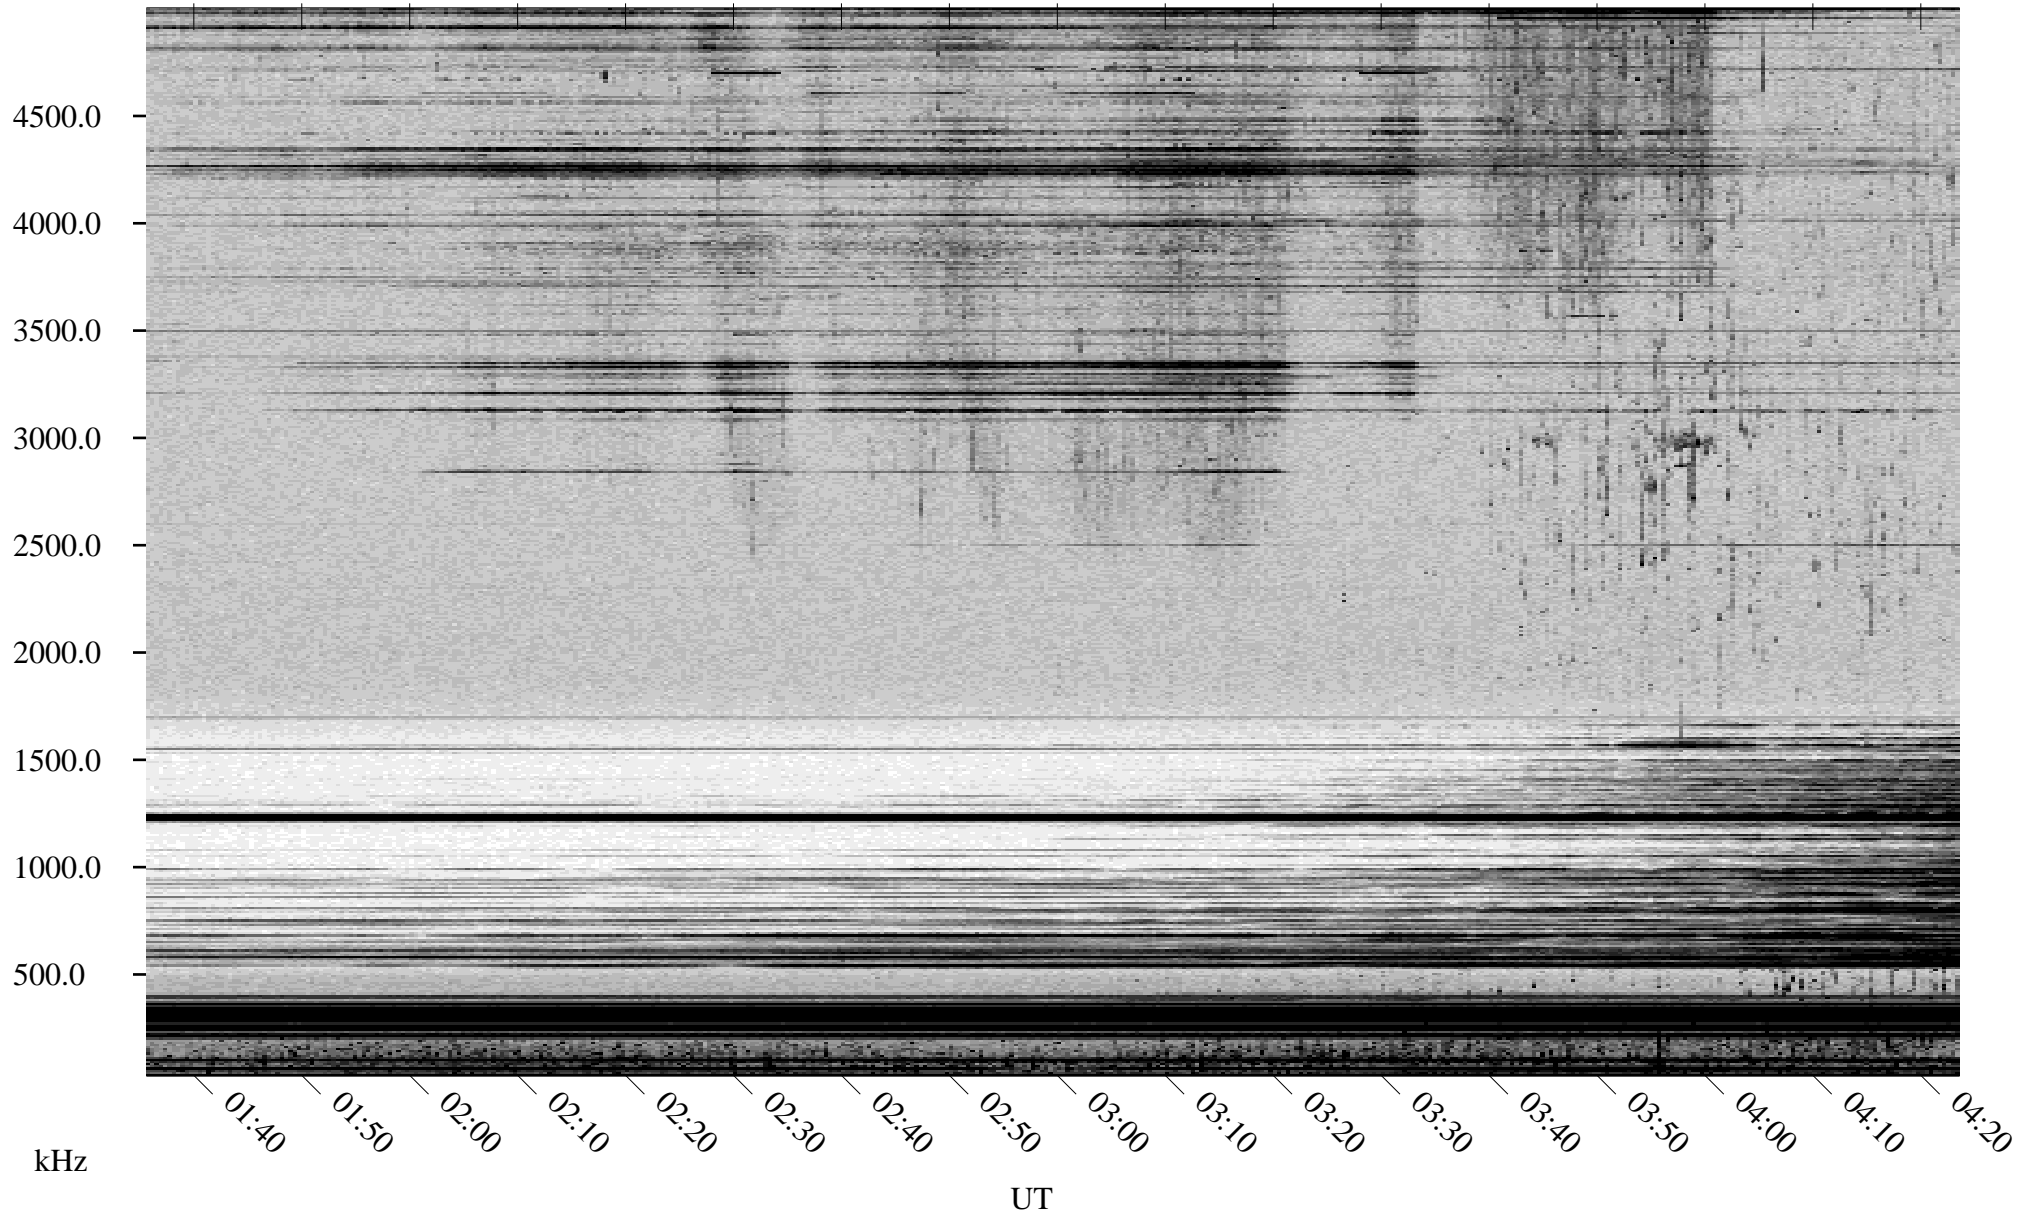

# 05/15/2002 Churchill, Manitoba

Linear Scale    Black = 161    White = 15

ch02135l.r00m max\_12

Page 1

# 05/15/2002 Churchill, Manitoba

Linear Scale    Black = 161    White = 15

ch02135l.r00m max\_12

Page 2

# 05/16/2002 Churchill, Manitoba

Linear Scale    Black = 161    White = 15

ch02135l.r00m max\_12

Page 3

# 05/16/2002 Churchill, Manitoba

Linear Scale    Black = 161    White = 15

ch02135l.r00m max\_12

Page 4