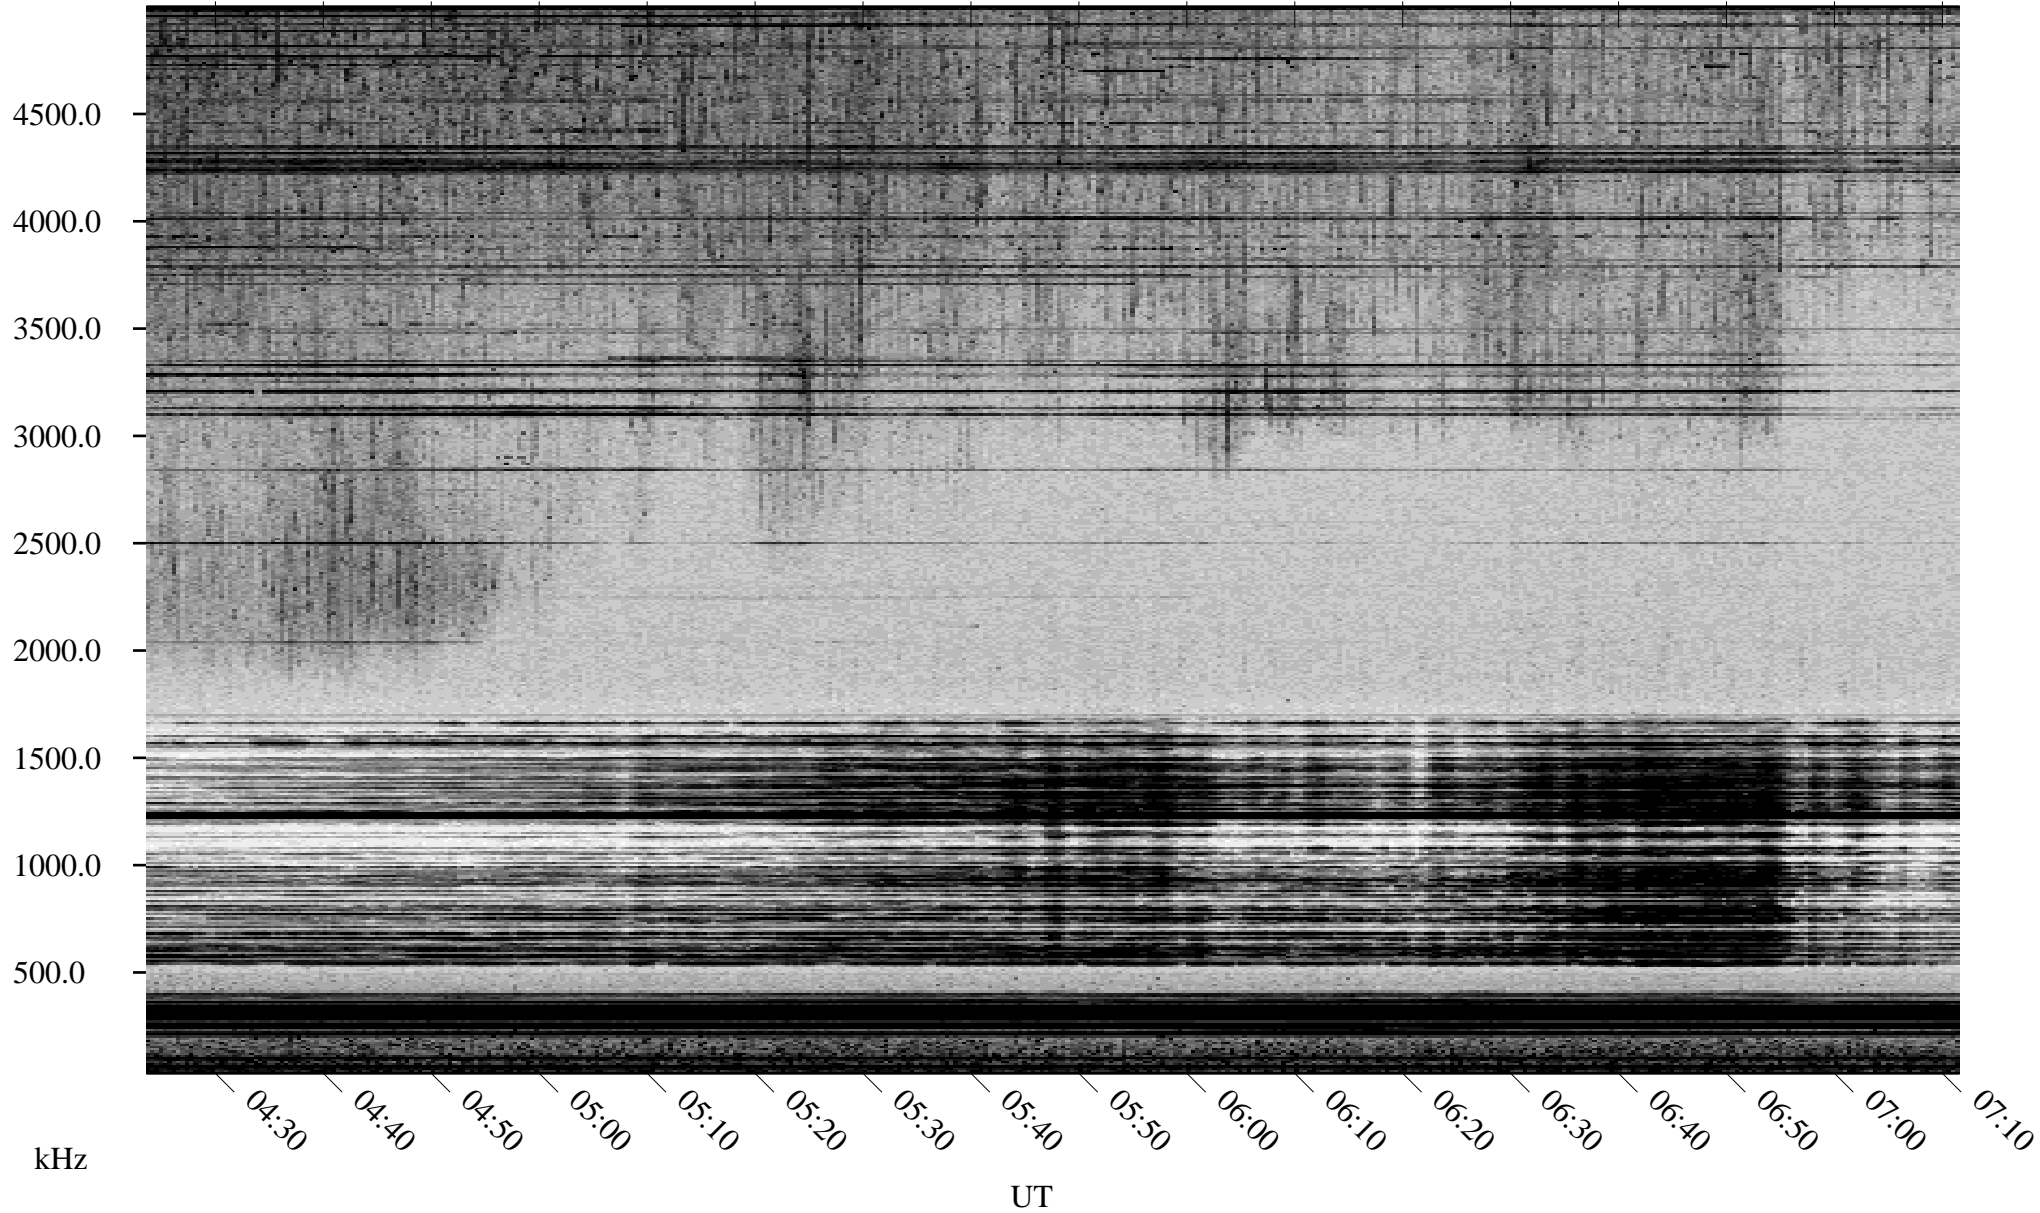

05/16/2002 Churchill, Manitoba

Linear Scale Black = 161 White = 15

ch02136l.r00m max_12

Page 1

05/16/2002 Churchill, Manitoba

Linear Scale Black = 161 White = 15

ch02136l.r00m max_12

Page 2

05/17/2002 Churchill, Manitoba

Linear Scale Black = 161 White = 15

ch02136l.r00m max_12

Page 3

05/17/2002 Churchill, Manitoba

Linear Scale Black = 161 White = 15

ch02136l.r00m max_12

Page 4

05/17/2002 Churchill, Manitoba

Linear Scale Black = 161 White = 15

ch02136l.r00m max_12

Page 5

05/17/2002 Churchill, Manitoba

Linear Scale Black = 161 White = 15

ch02136l.r00m max_12

Page 6

05/17/2002 Churchill, Manitoba

Linear Scale Black = 161 White = 15

ch02136l.r00m max_12

Page 7

05/17/2002 Churchill, Manitoba

Linear Scale Black = 161 White = 15

ch02136l.r00m max_12