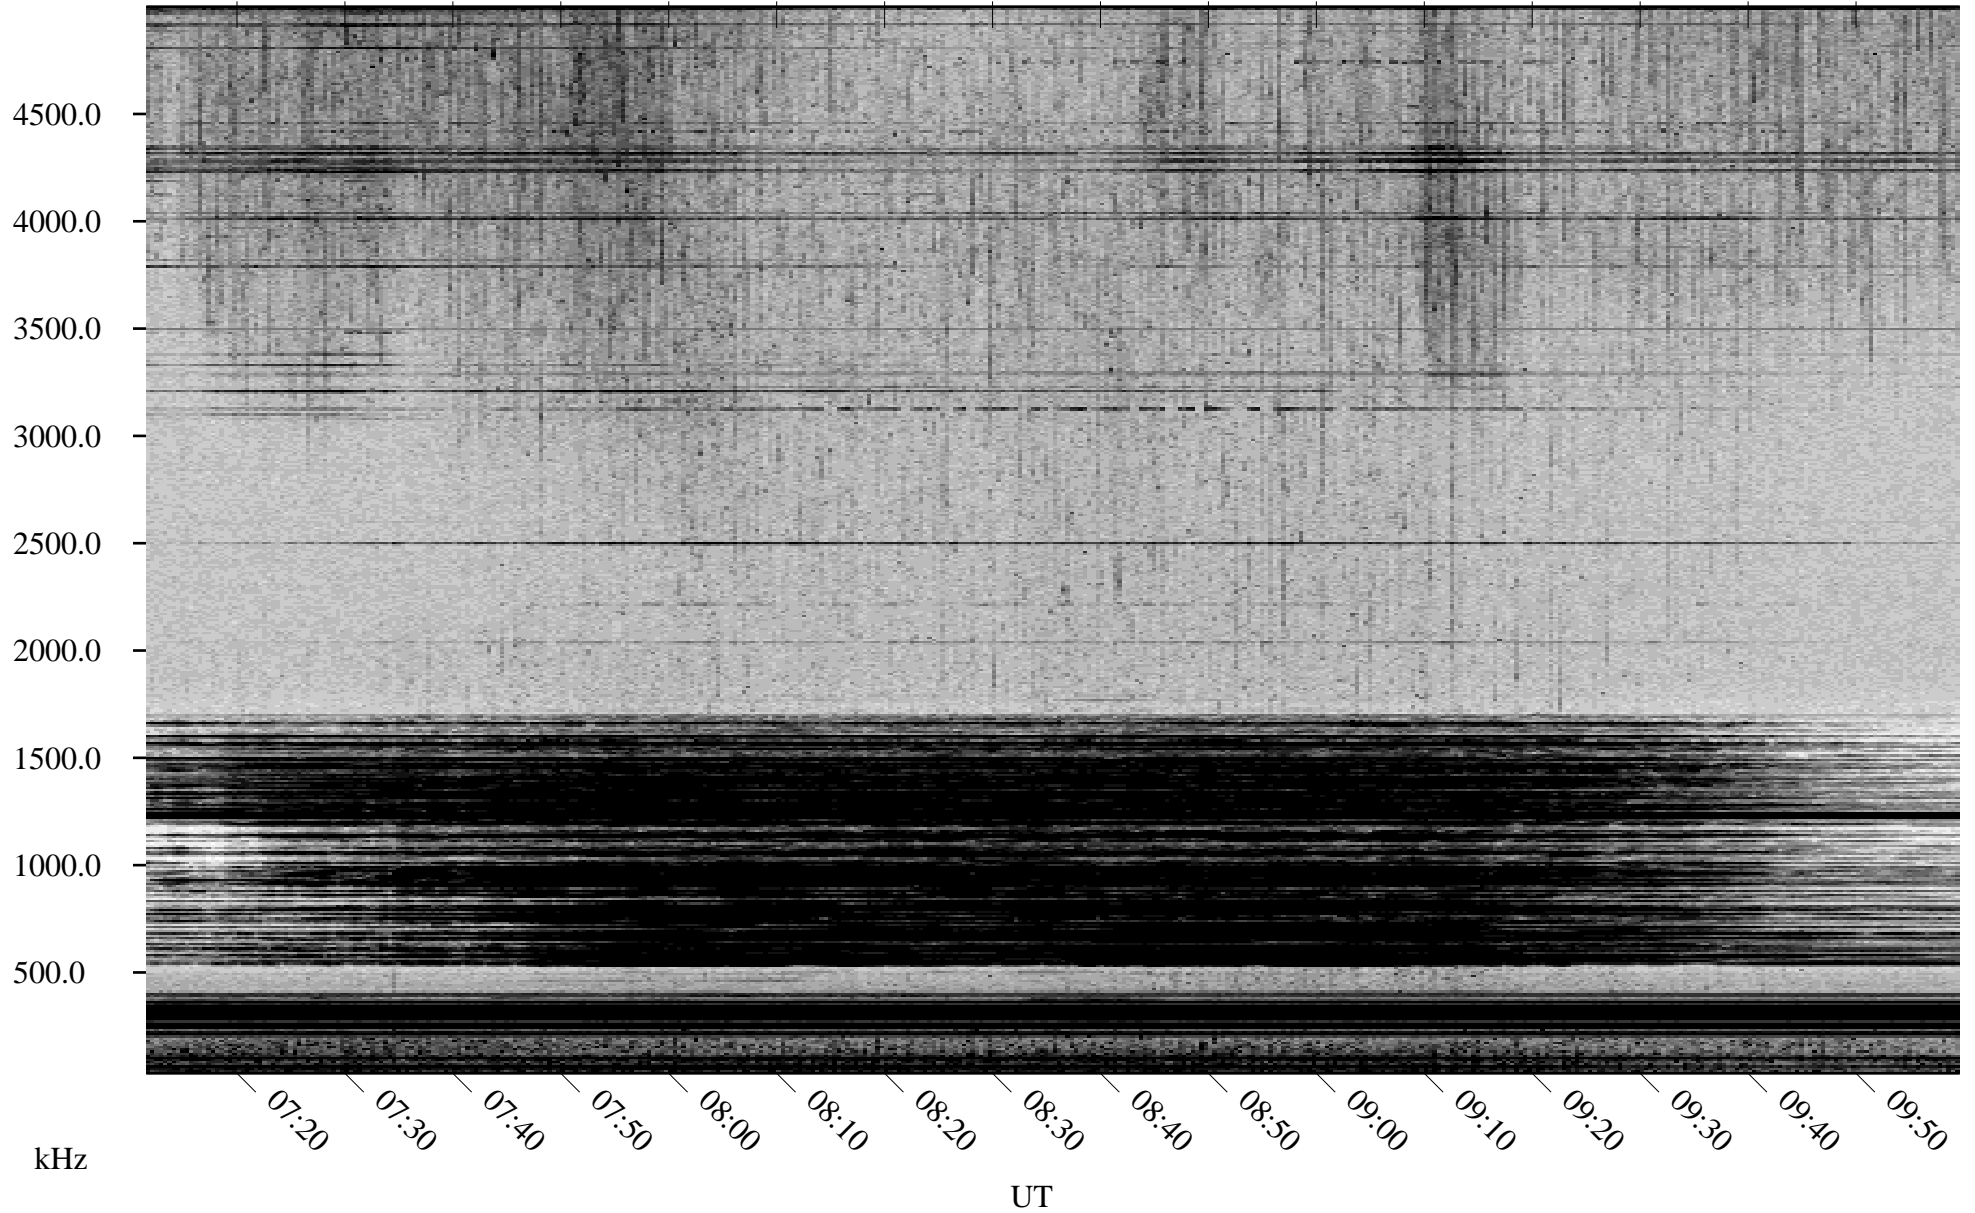

05/16/2002 Churchill, Manitoba

Linear Scale Black = 161 White = 15

ch02136l.r00m max_12

Page 1

05/16/2002 Churchill, Manitoba

Linear Scale Black = 161 White = 15

ch02136l.r00m max_12

Page 2

05/17/2002 Churchill, Manitoba

Linear Scale Black = 161 White = 15

ch02136l.r00m max_12

Page 3

05/17/2002 Churchill, Manitoba

Linear Scale Black = 161 White = 15

ch02136l.r00m max_12

Page 4

05/17/2002 Churchill, Manitoba

Linear Scale Black = 161 White = 15

ch02136l.r00m max_12

Page 5

05/17/2002 Churchill, Manitoba

Linear Scale Black = 161 White = 15

ch02136l.r00m max_12

Page 6

05/17/2002 Churchill, Manitoba

Linear Scale Black = 161 White = 15

ch02136l.r00m max_12

Page 7

05/17/2002 Churchill, Manitoba

Linear Scale Black = 161 White = 15

ch02136l.r00m max_12