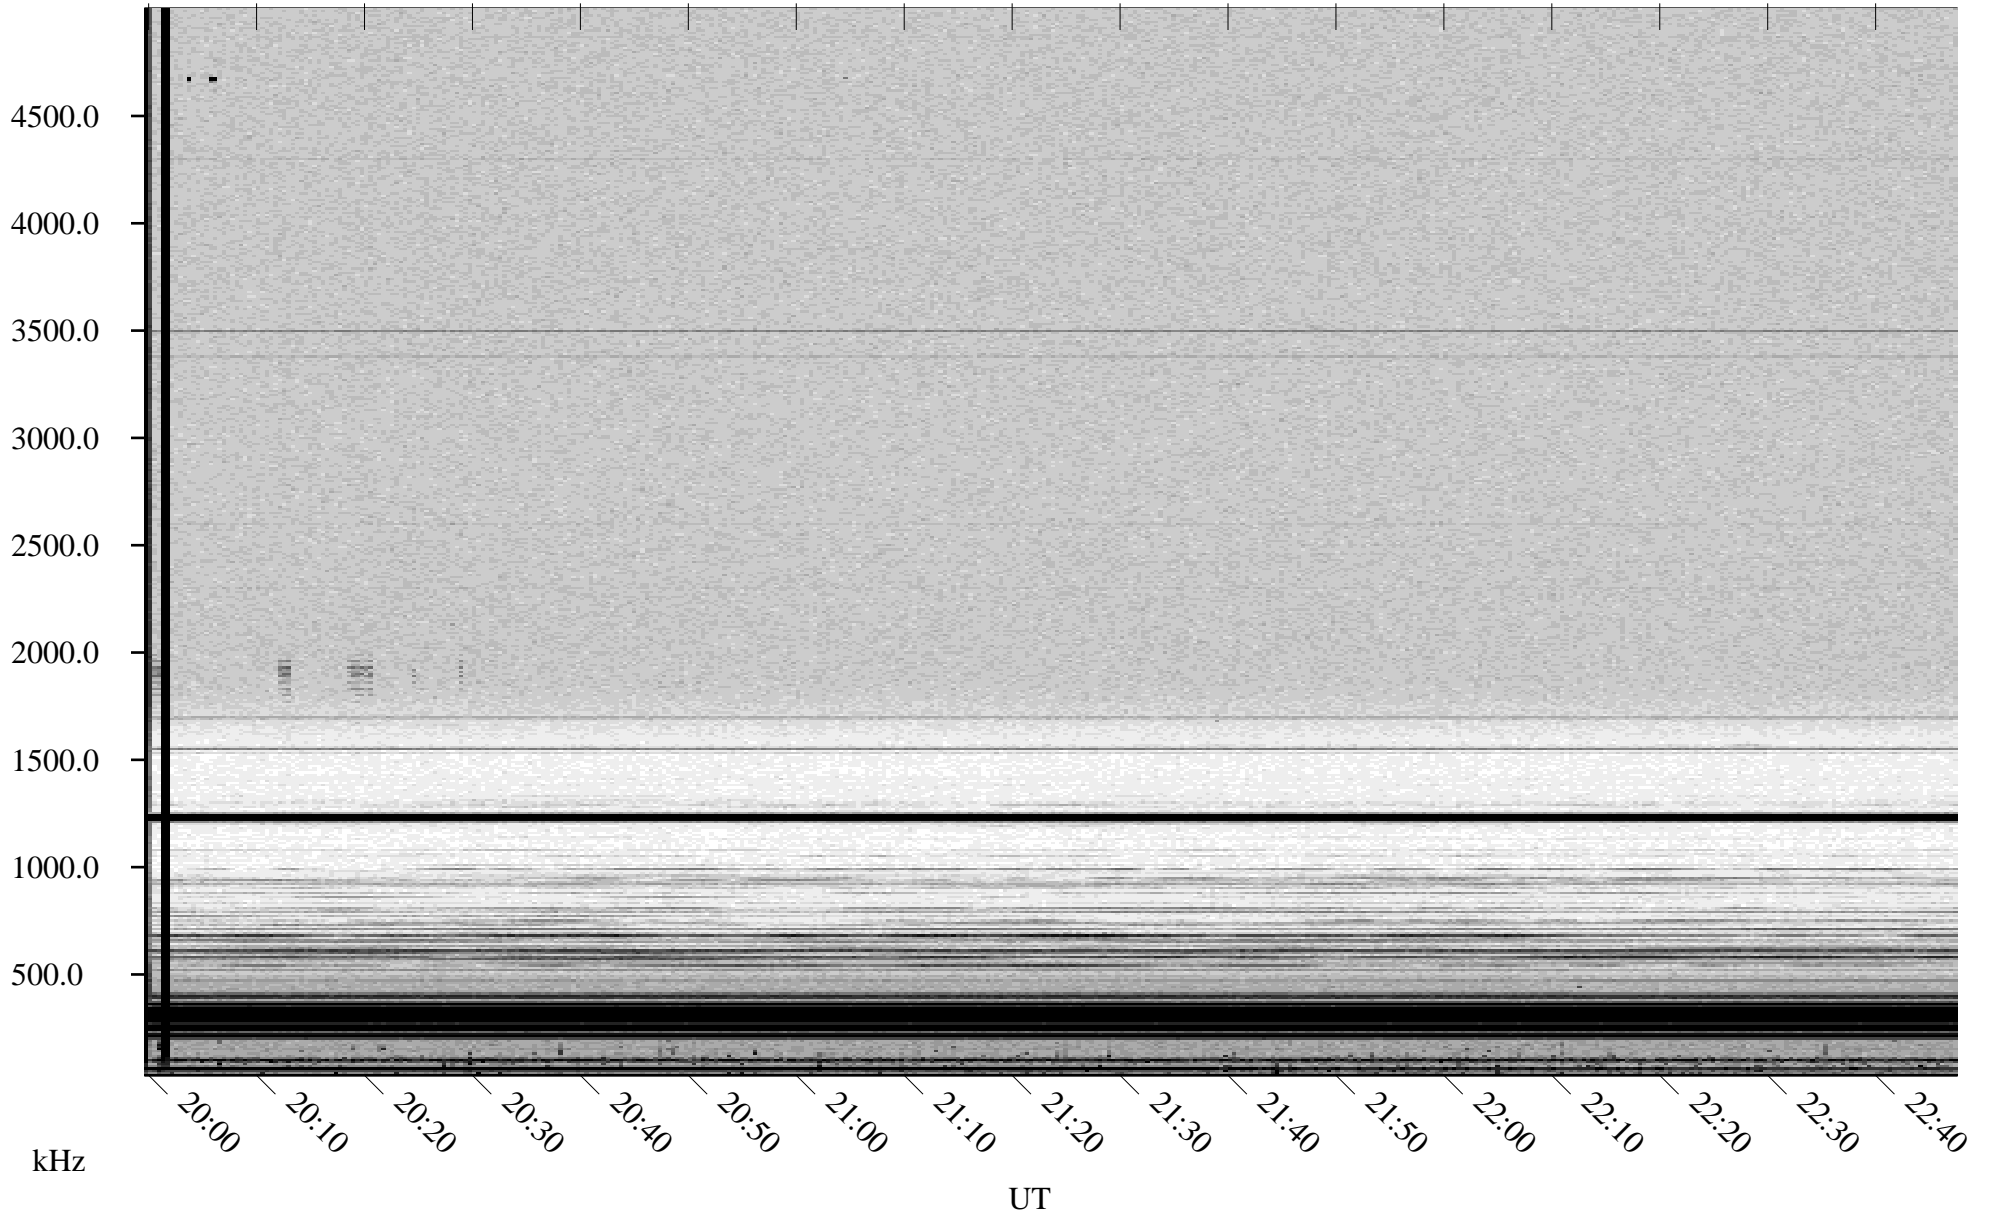

05/16/2002 Churchill, Manitoba

Linear Scale Black = 161 White = 15

ch02136l.r00m max_12

Page 1

05/16/2002 Churchill, Manitoba

Linear Scale Black = 161 White = 15

ch02136l.r00m max_12

Page 2

05/17/2002 Churchill, Manitoba

Linear Scale Black = 161 White = 15

ch02136l.r00m max_12

Page 3

05/17/2002 Churchill, Manitoba

Linear Scale Black = 161 White = 15

ch02136l.r00m max_12

Page 4

05/17/2002 Churchill, Manitoba

Linear Scale Black = 161 White = 15

ch02136l.r00m max_12

Page 5

05/17/2002 Churchill, Manitoba

Linear Scale Black = 161 White = 15

ch02136l.r00m max_12

Page 6

05/17/2002 Churchill, Manitoba

Linear Scale Black = 161 White = 15

ch02136l.r00m max_12

Page 7

05/17/2002 Churchill, Manitoba

Linear Scale Black = 161 White = 15

ch02136l.r00m max_12