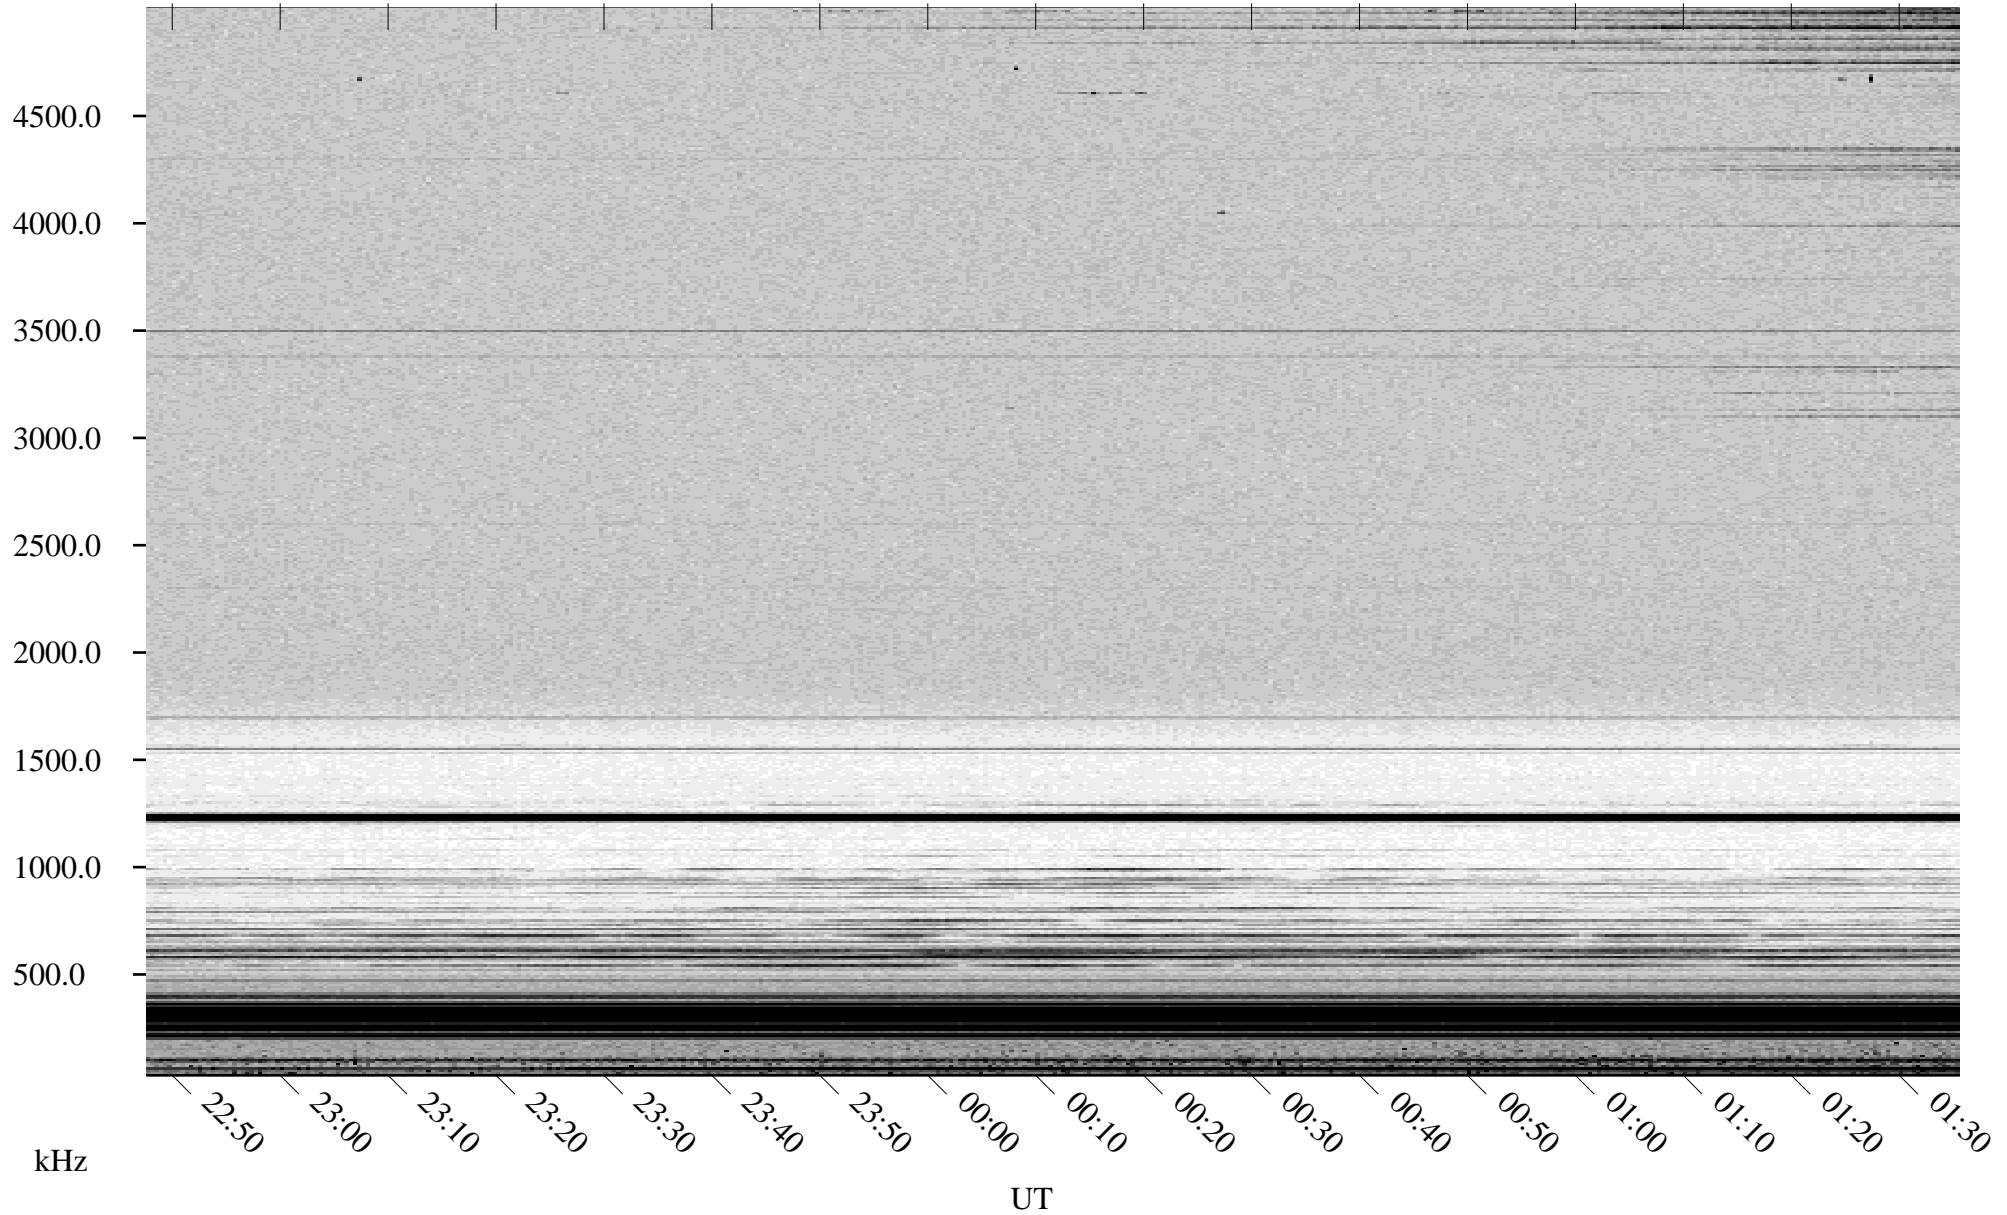

05/16/2002 Churchill, Manitoba

Linear Scale Black = 161 White = 15

ch02136l.r00m max_12

Page 1

05/16/2002 Churchill, Manitoba

Linear Scale Black = 161 White = 15

ch02136l.r00m max_12

Page 2

05/17/2002 Churchill, Manitoba

Linear Scale Black = 161 White = 15

ch02136l.r00m max_12

Page 3

05/17/2002 Churchill, Manitoba

Linear Scale Black = 161 White = 15

ch02136l.r00m max_12

Page 4

05/17/2002 Churchill, Manitoba

Linear Scale Black = 161 White = 15

ch02136l.r00m max_12

Page 5

05/17/2002 Churchill, Manitoba

Linear Scale Black = 161 White = 15

ch02136l.r00m max_12

Page 6

05/17/2002 Churchill, Manitoba

Linear Scale Black = 161 White = 15

ch02136l.r00m max_12

Page 7

05/17/2002 Churchill, Manitoba

Linear Scale Black = 161 White = 15

ch02136l.r00m max_12