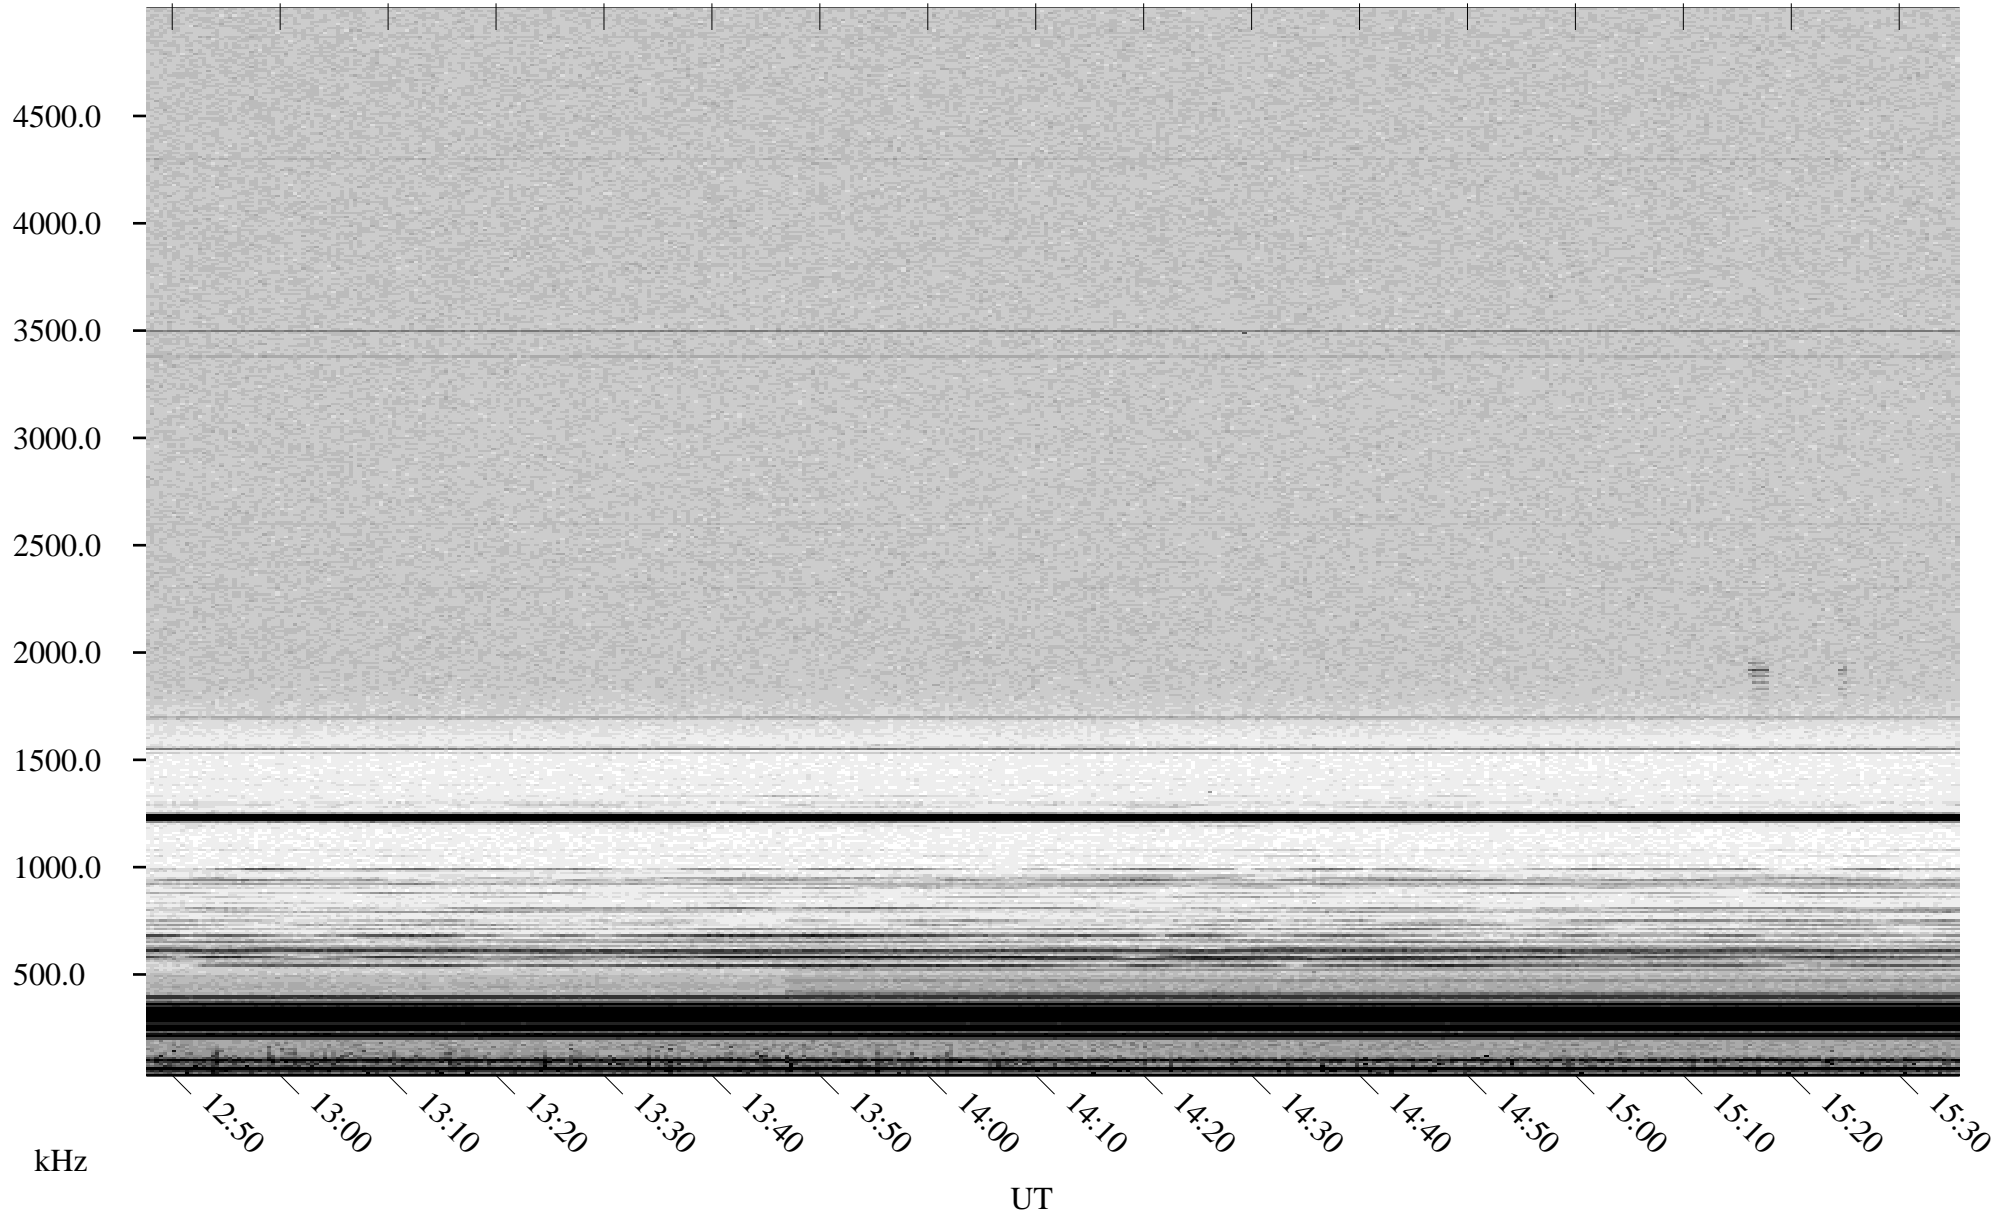

05/16/2002 Churchill, Manitoba

Linear Scale Black = 161 White = 15

ch02136l.r00m max_12

Page 1

05/16/2002 Churchill, Manitoba

Linear Scale Black = 161 White = 15

ch02136l.r00m max_12

Page 2

05/17/2002 Churchill, Manitoba

Linear Scale Black = 161 White = 15

ch02136l.r00m max_12

Page 3

05/17/2002 Churchill, Manitoba

Linear Scale Black = 161 White = 15

ch02136l.r00m max_12

Page 4

05/17/2002 Churchill, Manitoba

Linear Scale Black = 161 White = 15

ch02136l.r00m max_12

Page 5

05/17/2002 Churchill, Manitoba

Linear Scale Black = 161 White = 15

ch02136l.r00m max_12

Page 6

05/17/2002 Churchill, Manitoba

Linear Scale Black = 161 White = 15

ch02136l.r00m max_12

Page 7

05/17/2002 Churchill, Manitoba

Linear Scale Black = 161 White = 15

ch02136l.r00m max_12