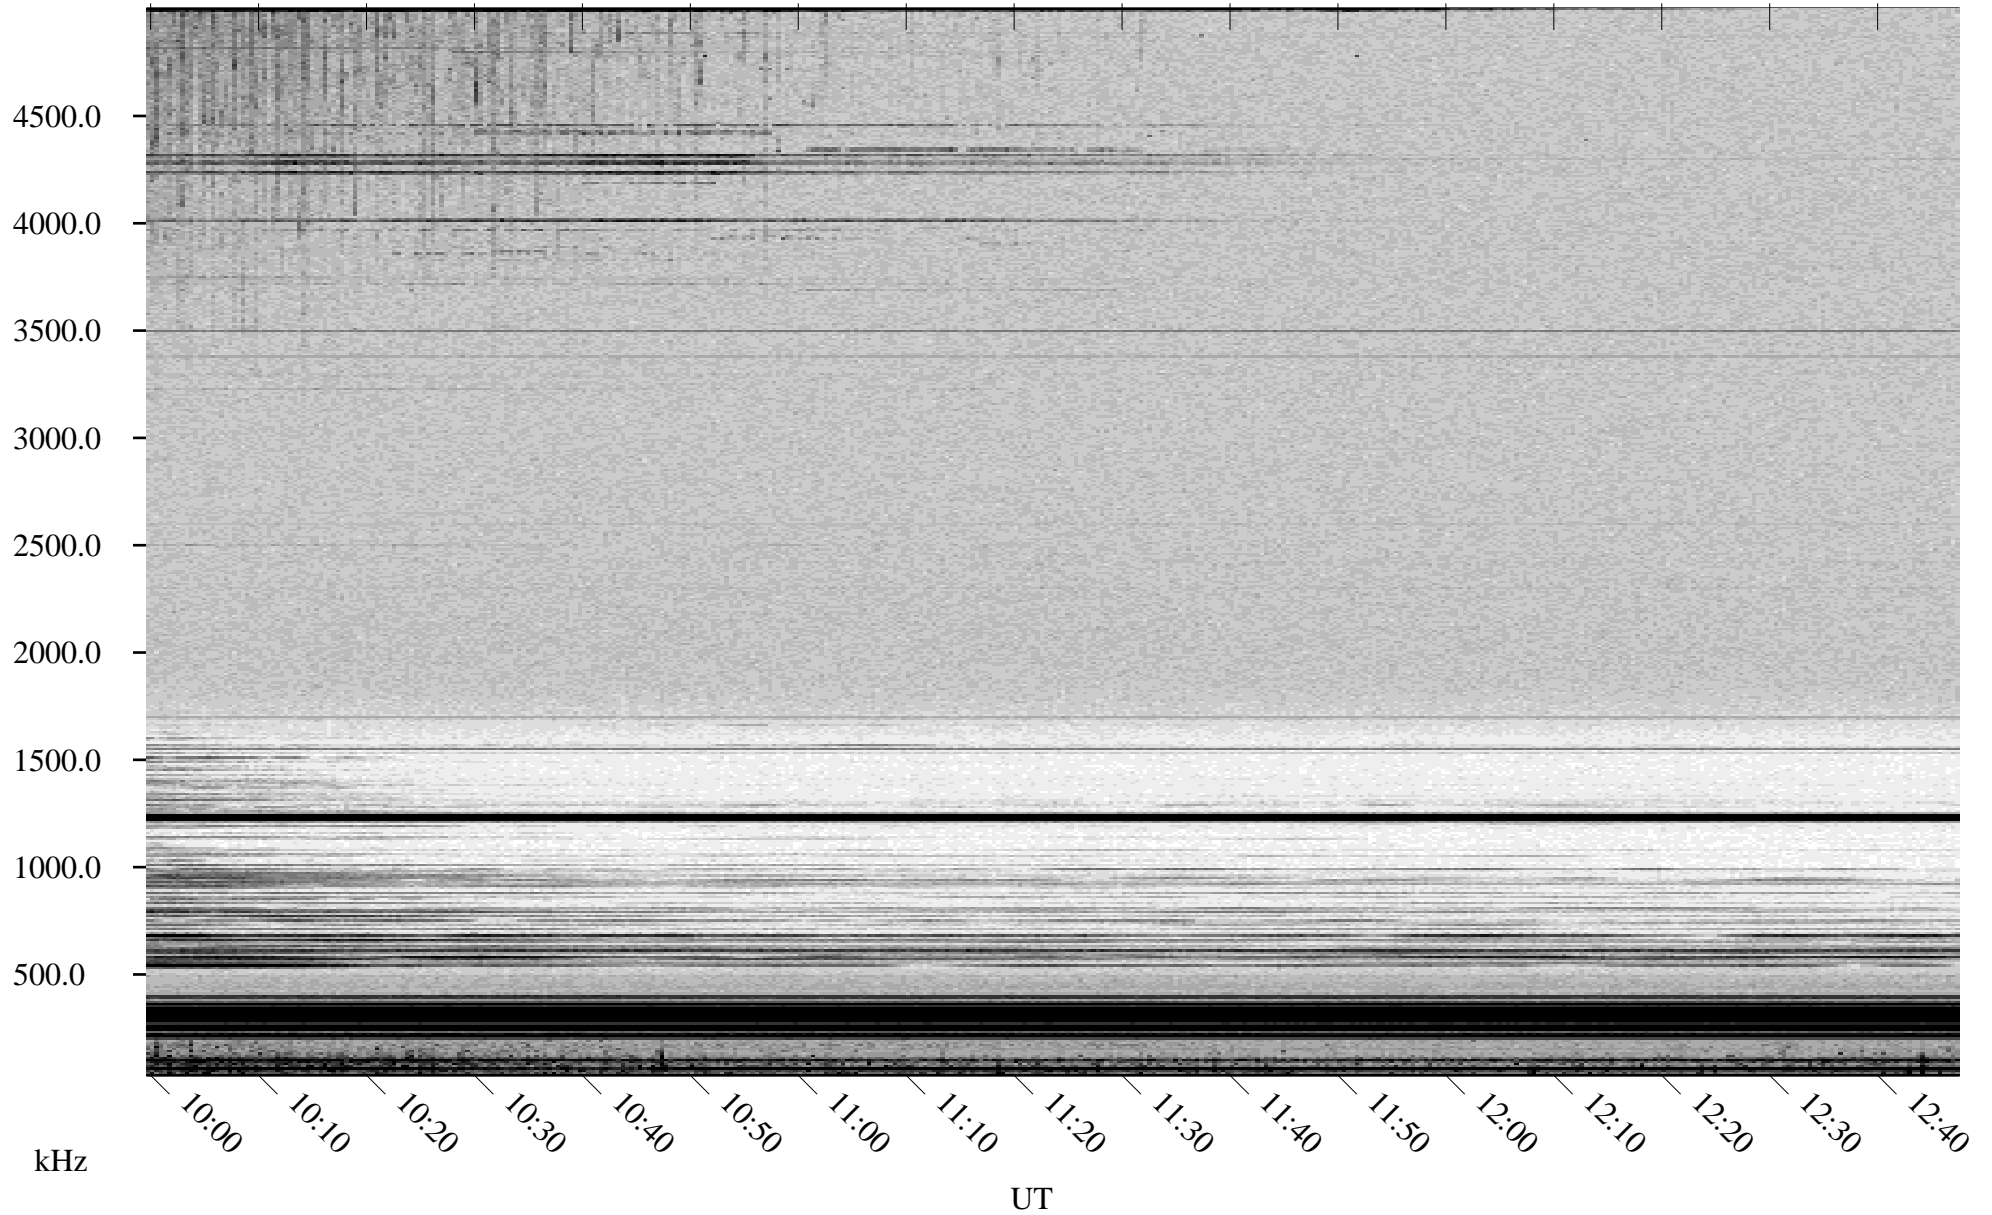

05/16/2002 Churchill, Manitoba

Linear Scale Black = 161 White = 15

ch02136l.r00m max_12

Page 1

05/16/2002 Churchill, Manitoba

Linear Scale Black = 161 White = 15

ch02136l.r00m max_12

Page 2

05/17/2002 Churchill, Manitoba

Linear Scale Black = 161 White = 15

ch02136l.r00m max_12

Page 3

05/17/2002 Churchill, Manitoba

Linear Scale Black = 161 White = 15

ch02136l.r00m max_12

Page 4

05/17/2002 Churchill, Manitoba

Linear Scale Black = 161 White = 15

ch02136l.r00m max_12

Page 5

05/17/2002 Churchill, Manitoba

Linear Scale Black = 161 White = 15

ch02136l.r00m max_12

Page 6

05/17/2002 Churchill, Manitoba

Linear Scale Black = 161 White = 15

ch02136l.r00m max_12

Page 7

05/17/2002 Churchill, Manitoba

Linear Scale Black = 161 White = 15

ch02136l.r00m max_12