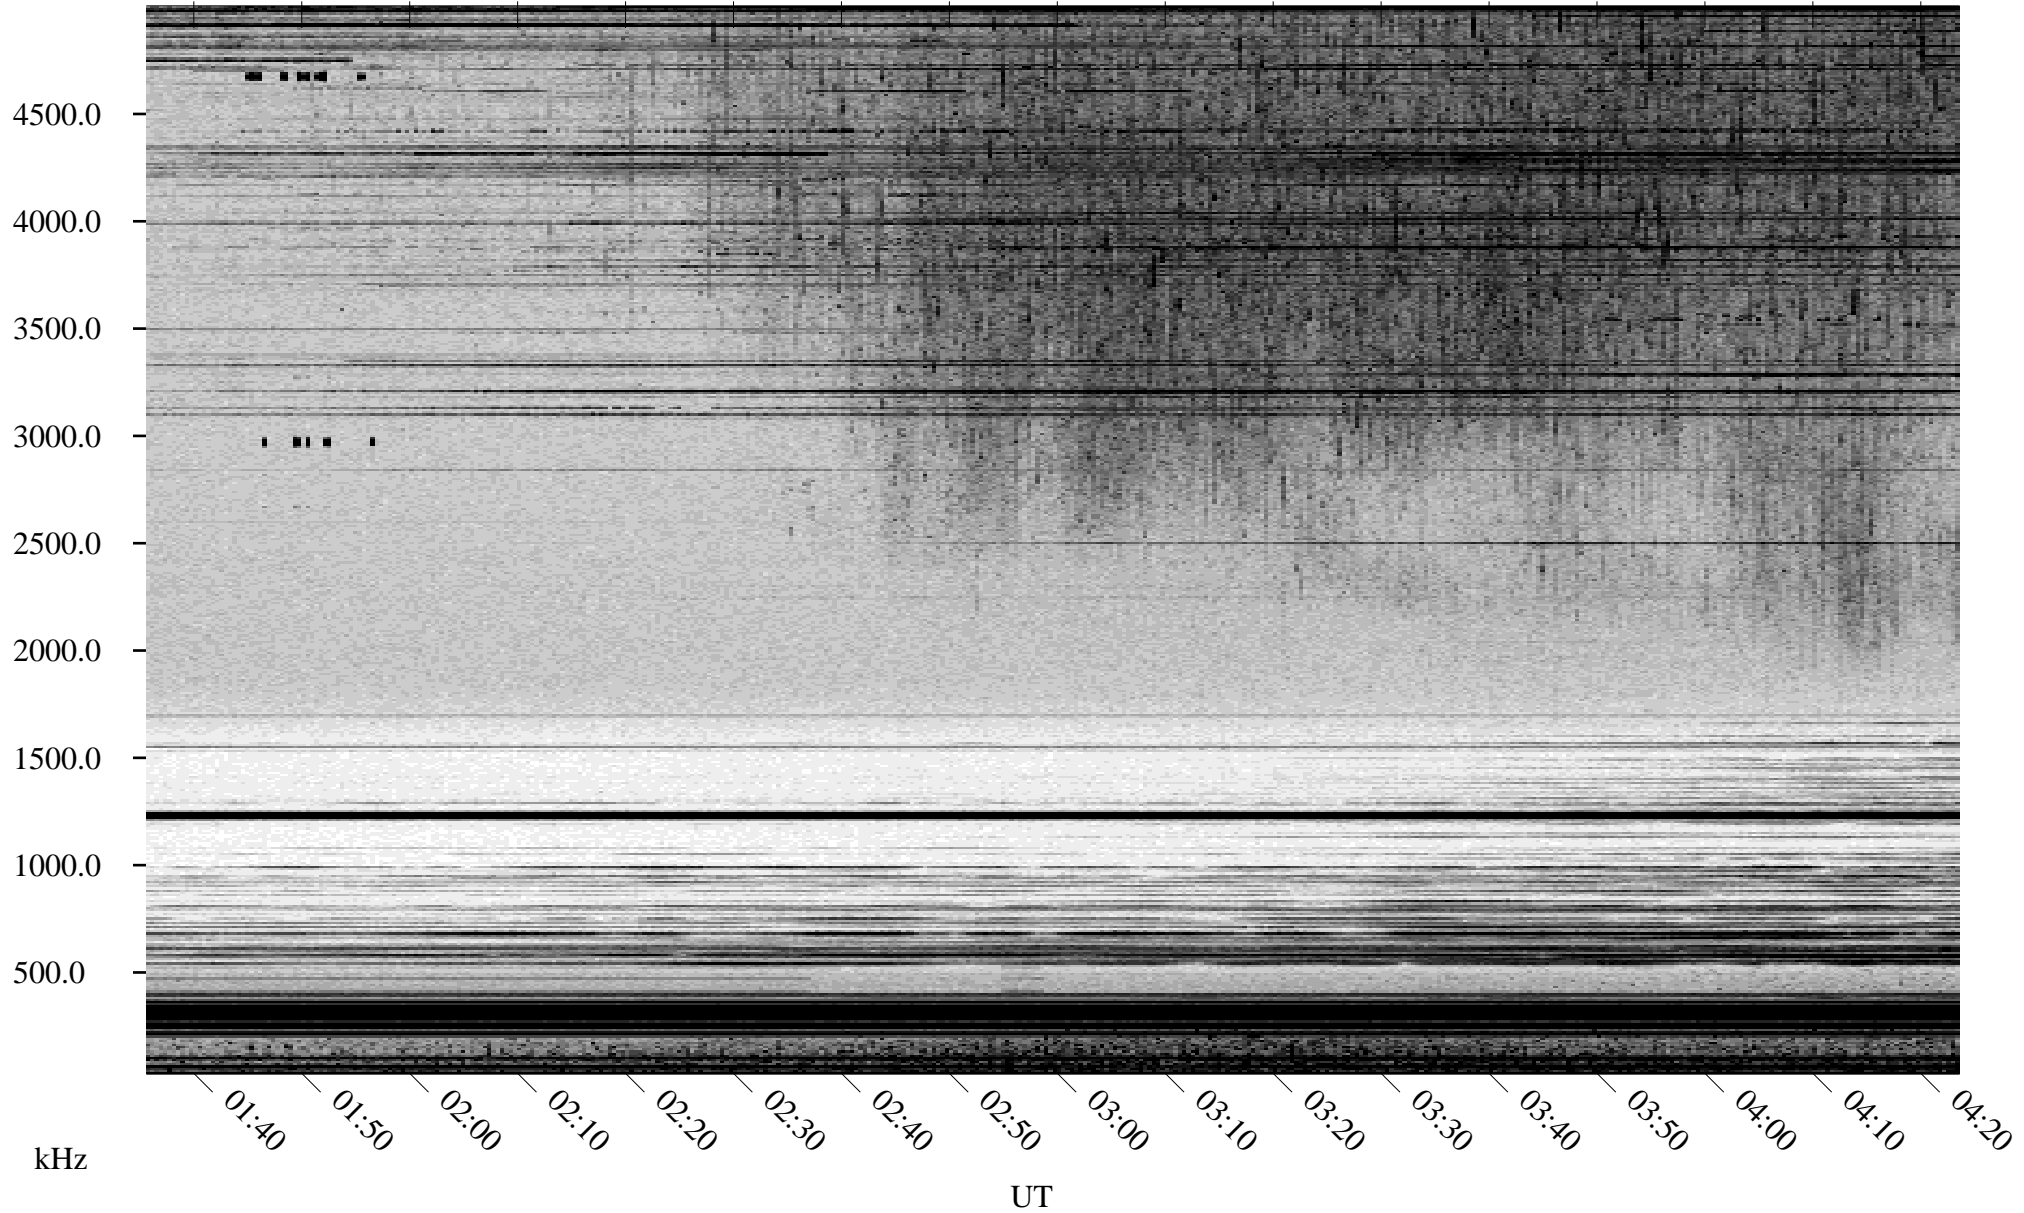

05/16/2002 Churchill, Manitoba

Linear Scale Black = 161 White = 15

ch02136l.r00m max_12

Page 1

05/16/2002 Churchill, Manitoba

Linear Scale Black = 161 White = 15

ch02136l.r00m max_12

Page 2

05/17/2002 Churchill, Manitoba

Linear Scale Black = 161 White = 15

ch02136l.r00m max_12

Page 3

05/17/2002 Churchill, Manitoba

Linear Scale Black = 161 White = 15

ch02136l.r00m max_12

Page 4

05/17/2002 Churchill, Manitoba

Linear Scale Black = 161 White = 15

ch02136l.r00m max_12

Page 5

05/17/2002 Churchill, Manitoba

Linear Scale Black = 161 White = 15

ch02136l.r00m max_12

Page 6

05/17/2002 Churchill, Manitoba

Linear Scale Black = 161 White = 15

ch02136l.r00m max_12

Page 7

05/17/2002 Churchill, Manitoba

Linear Scale Black = 161 White = 15

ch02136l.r00m max_12