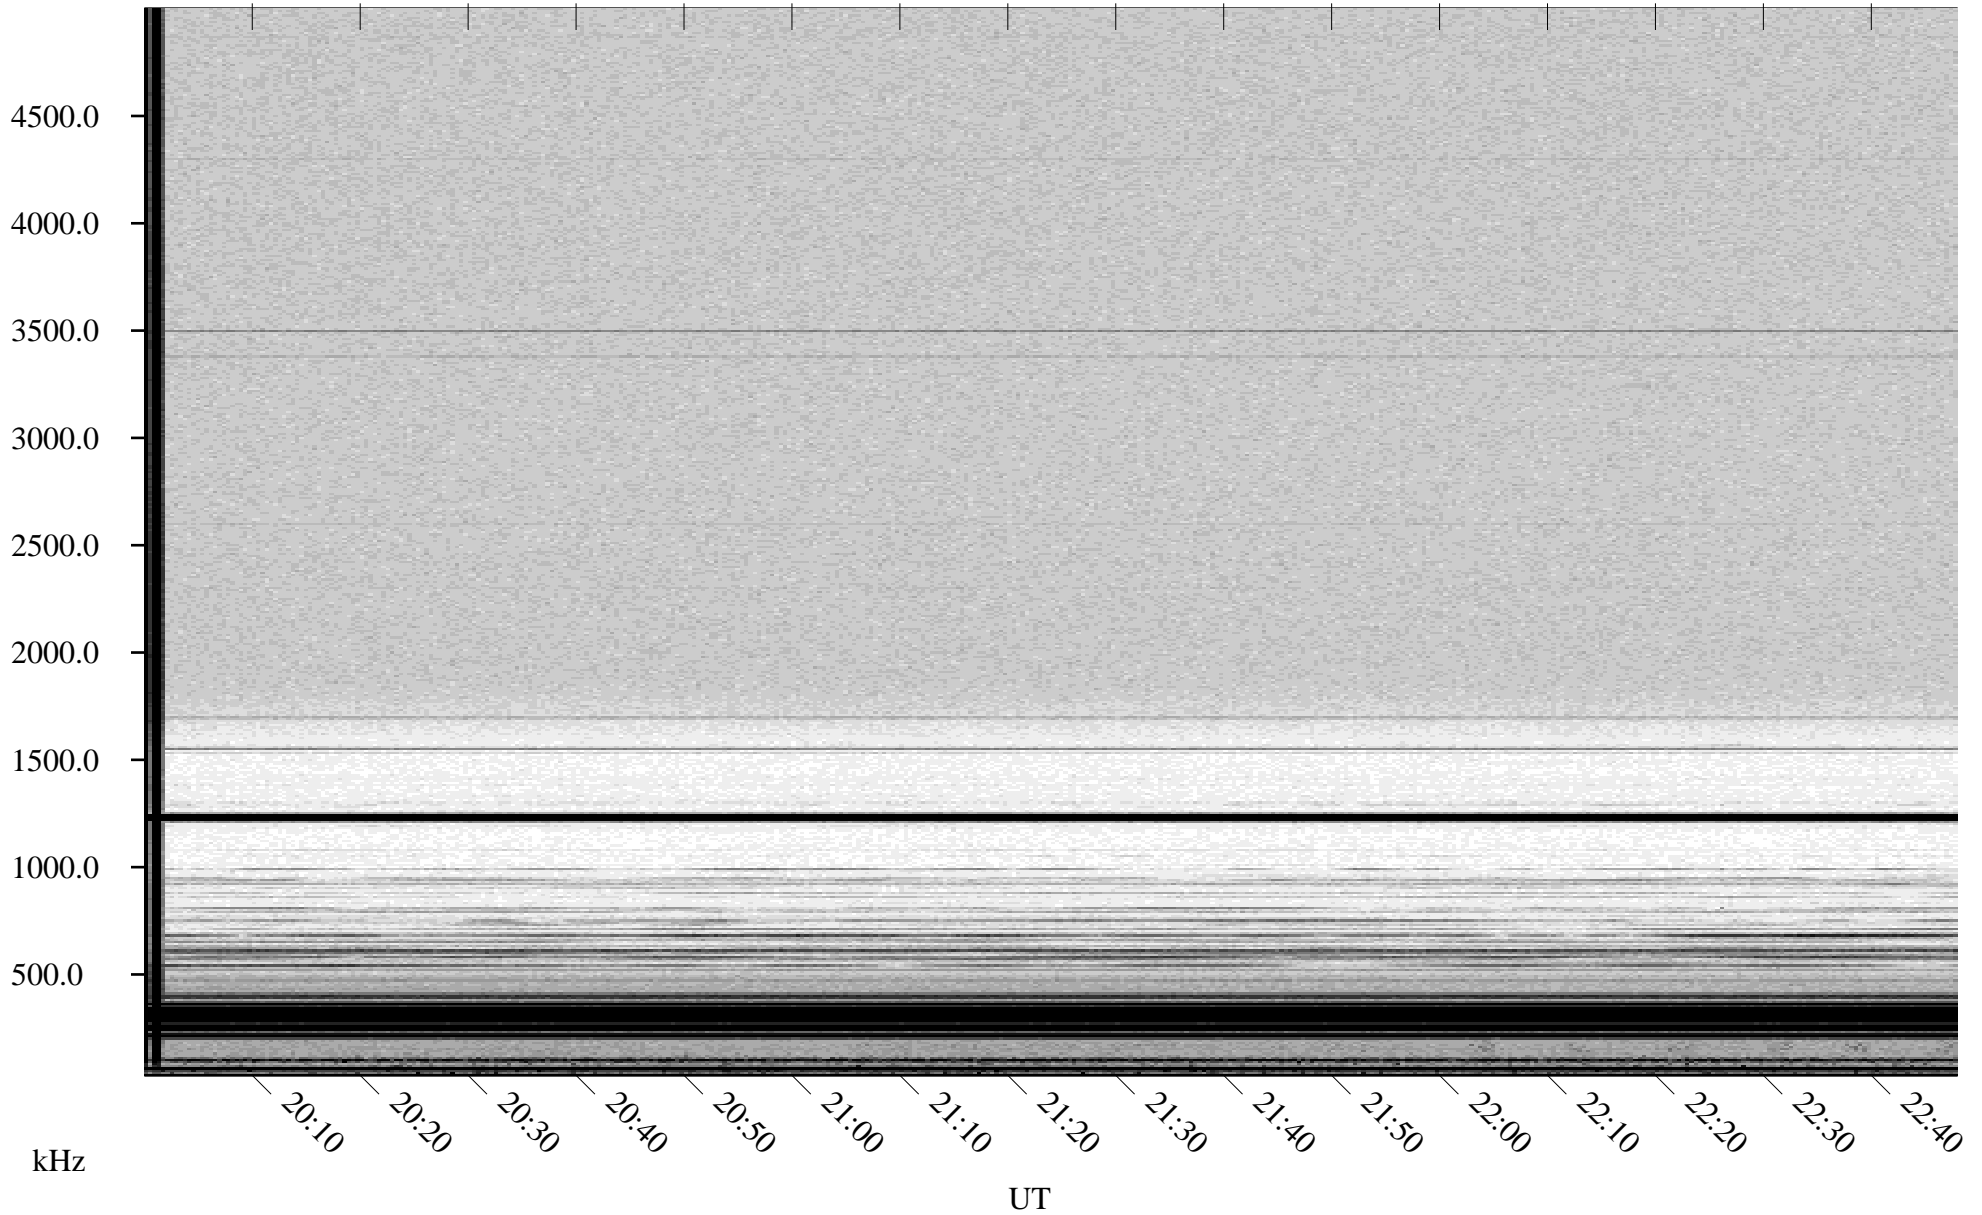

05/17/2002 Churchill, Manitoba

Linear Scale Black = 161 White = 15

ch02137l.r01m max_12

Page 1

05/17/2002 Churchill, Manitoba

Linear Scale Black = 161 White = 15

ch02137l.r01m max_12

Page 2

05/18/2002 Churchill, Manitoba

Linear Scale Black = 161 White = 15

ch02137l.r01m max_12

Page 3

05/18/2002 Churchill, Manitoba

Linear Scale Black = 161 White = 15

ch02137l.r01m max_12

Page 4

05/18/2002 Churchill, Manitoba

Linear Scale Black = 161 White = 15

ch02137l.r01m max_12

Page 5

05/18/2002 Churchill, Manitoba

Linear Scale Black = 161 White = 15

ch02137l.r01m max_12

Page 6

05/18/2002 Churchill, Manitoba

Linear Scale Black = 161 White = 15

ch02137l.r01m max_12

Page 7

05/18/2002 Churchill, Manitoba

Linear Scale Black = 161 White = 15

ch02137l.r01m max_12