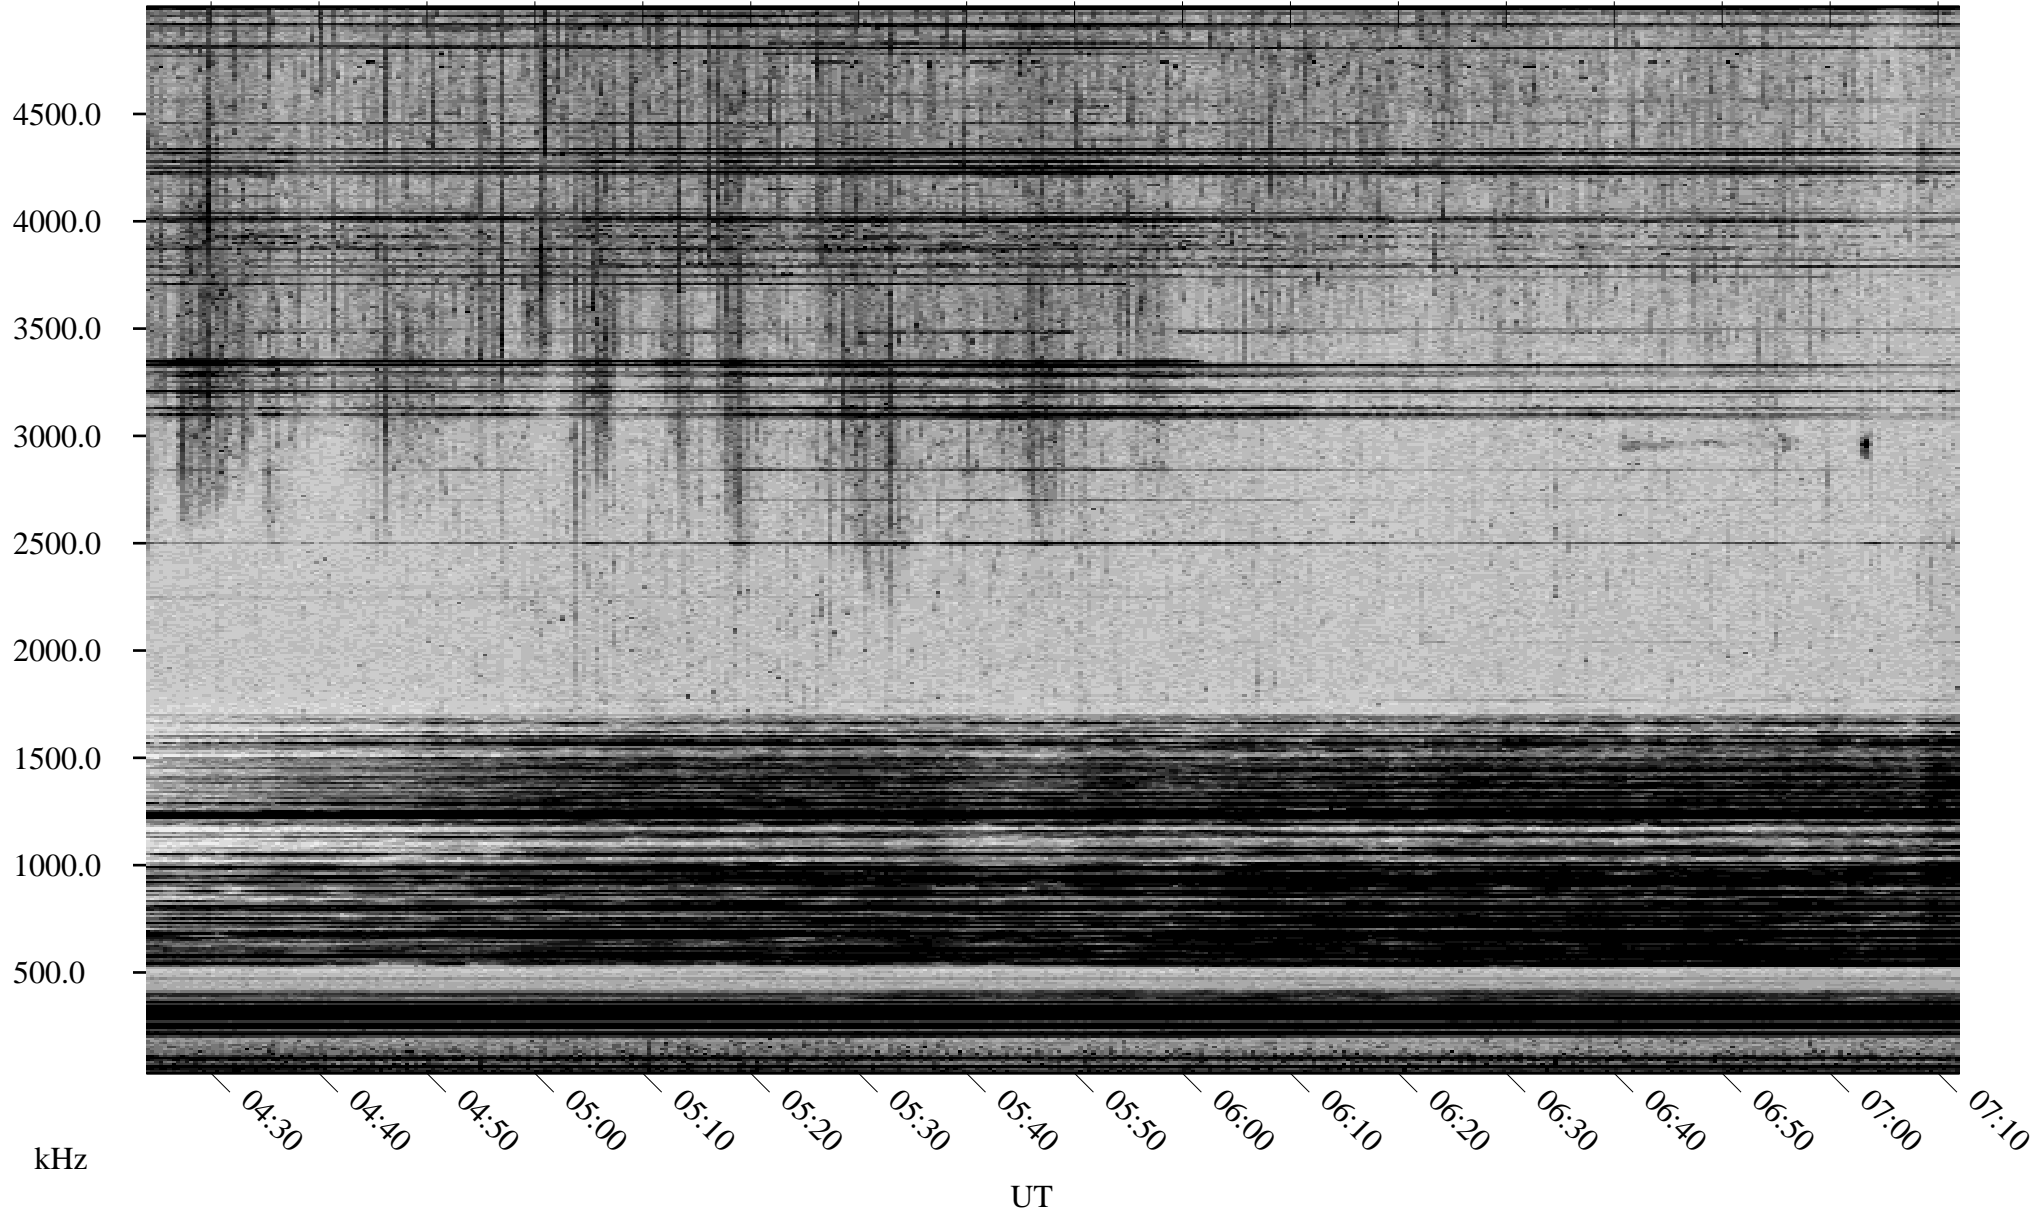

05/17/2002 Churchill, Manitoba

Linear Scale Black = 161 White = 15

ch02137l.r01m max_12

Page 1

05/17/2002 Churchill, Manitoba

Linear Scale Black = 161 White = 15

ch02137l.r01m max_12

Page 2

05/18/2002 Churchill, Manitoba

Linear Scale Black = 161 White = 15

ch02137l.r01m max_12

Page 3

05/18/2002 Churchill, Manitoba

Linear Scale Black = 161 White = 15

ch02137l.r01m max_12

Page 4

05/18/2002 Churchill, Manitoba

Linear Scale Black = 161 White = 15

ch02137l.r01m max_12

Page 5

05/18/2002 Churchill, Manitoba

Linear Scale Black = 161 White = 15

ch02137l.r01m max_12

Page 6

05/18/2002 Churchill, Manitoba

Linear Scale Black = 161 White = 15

ch02137l.r01m max_12

Page 7

05/18/2002 Churchill, Manitoba

Linear Scale Black = 161 White = 15

ch02137l.r01m max_12