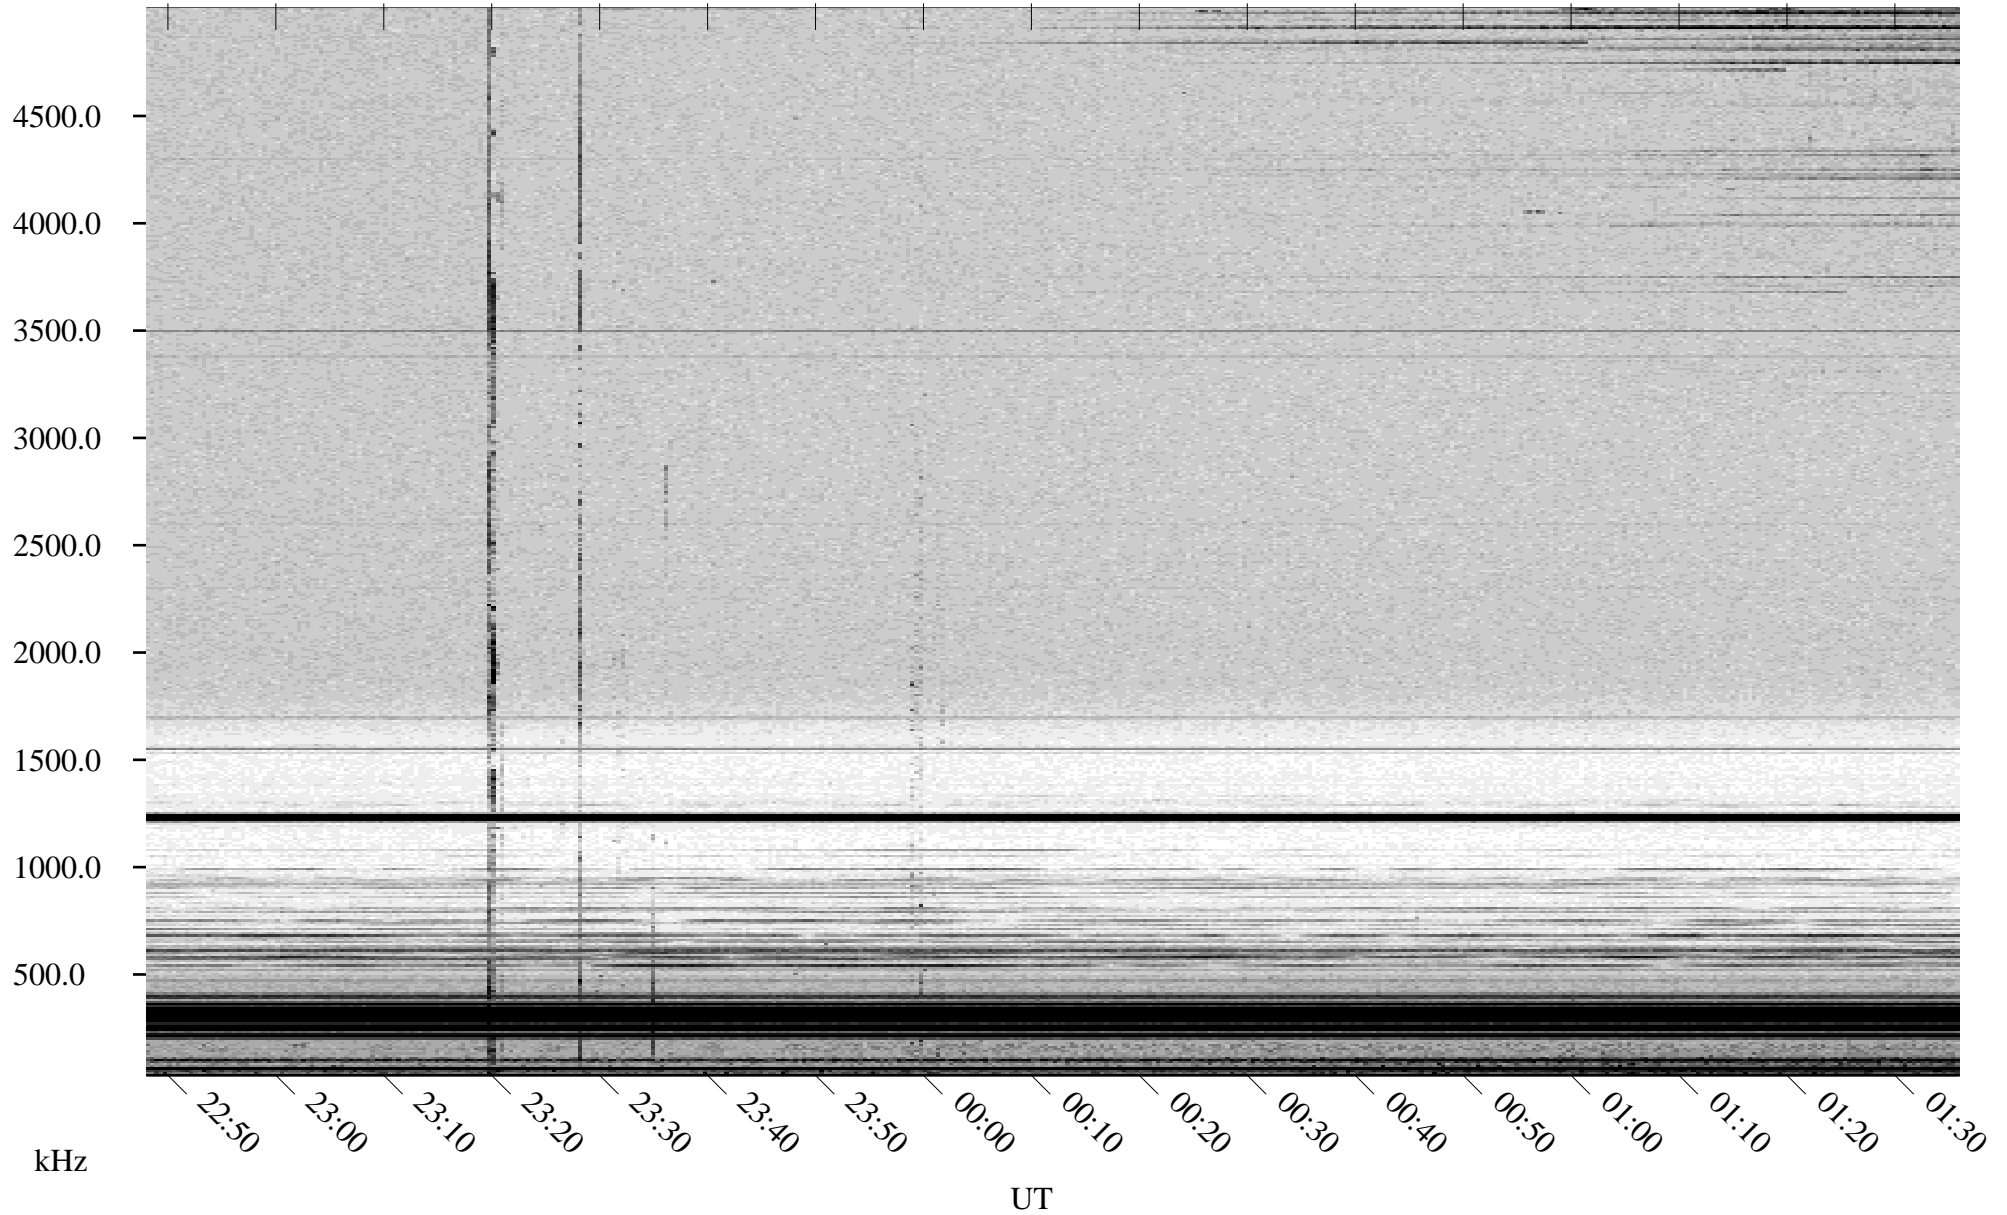

05/17/2002 Churchill, Manitoba

Linear Scale Black = 161 White = 15

ch02137l.r01m max_12

Page 1

05/17/2002 Churchill, Manitoba

Linear Scale Black = 161 White = 15

ch02137l.r01m max_12

Page 2

05/18/2002 Churchill, Manitoba

Linear Scale Black = 161 White = 15

ch02137l.r01m max_12

Page 3

05/18/2002 Churchill, Manitoba

Linear Scale Black = 161 White = 15

ch02137l.r01m max_12

Page 4

05/18/2002 Churchill, Manitoba

Linear Scale Black = 161 White = 15

ch02137l.r01m max_12

Page 5

05/18/2002 Churchill, Manitoba

Linear Scale Black = 161 White = 15

ch02137l.r01m max_12

Page 6

05/18/2002 Churchill, Manitoba

Linear Scale Black = 161 White = 15

ch02137l.r01m max_12

Page 7

05/18/2002 Churchill, Manitoba

Linear Scale Black = 161 White = 15

ch02137l.r01m max_12