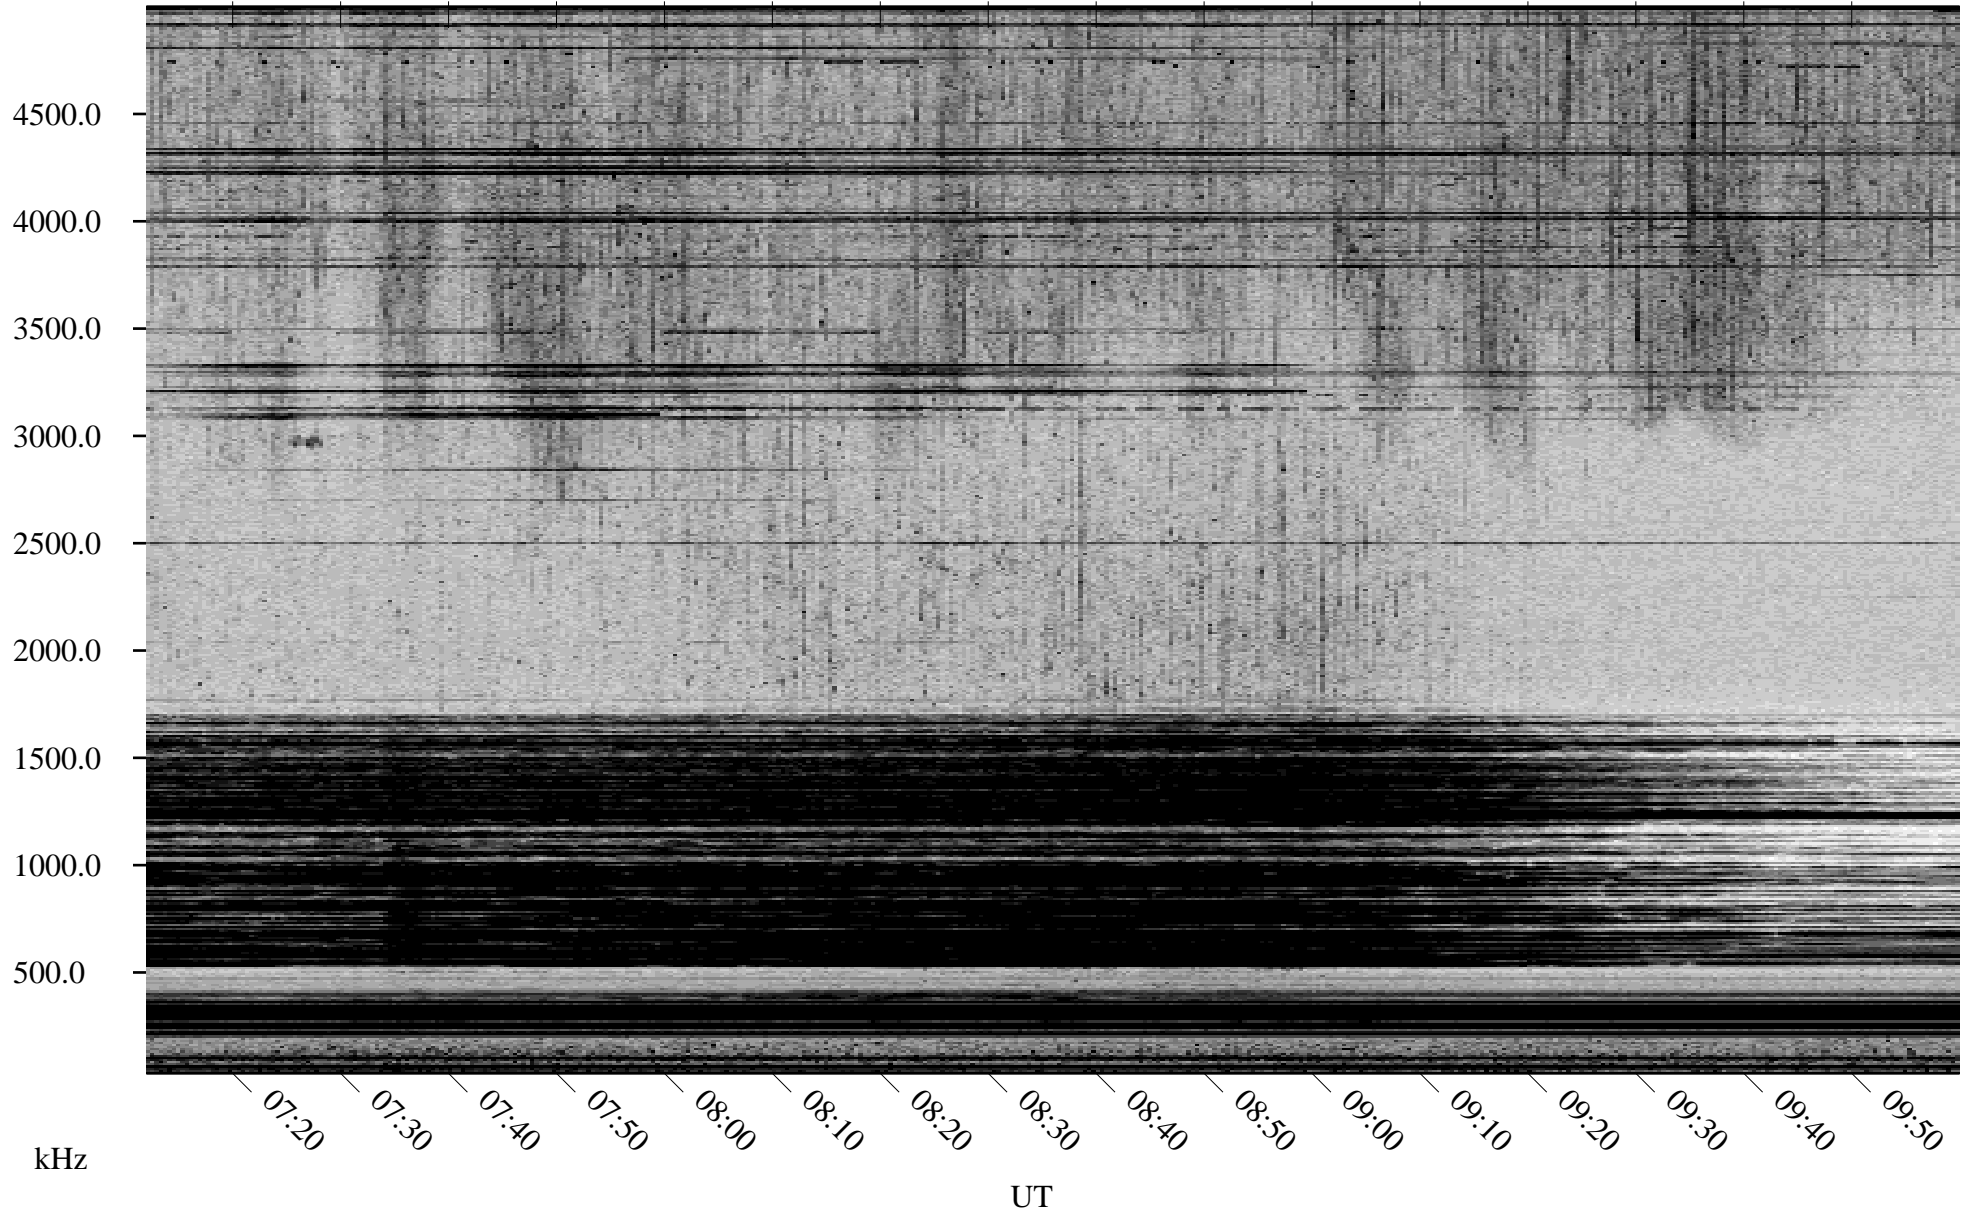

05/17/2002 Churchill, Manitoba

Linear Scale Black = 161 White = 15

ch02137l.r01m max_12

Page 1

05/17/2002 Churchill, Manitoba

Linear Scale Black = 161 White = 15

ch02137l.r01m max_12

Page 2

05/18/2002 Churchill, Manitoba

Linear Scale Black = 161 White = 15

ch02137l.r01m max_12

Page 3

05/18/2002 Churchill, Manitoba

Linear Scale Black = 161 White = 15

ch02137l.r01m max_12

Page 4

05/18/2002 Churchill, Manitoba

Linear Scale Black = 161 White = 15

ch02137l.r01m max_12

Page 5

05/18/2002 Churchill, Manitoba

Linear Scale Black = 161 White = 15

ch02137l.r01m max_12

Page 6

05/18/2002 Churchill, Manitoba

Linear Scale Black = 161 White = 15

ch02137l.r01m max_12

Page 7

05/18/2002 Churchill, Manitoba

Linear Scale Black = 161 White = 15

ch02137l.r01m max_12