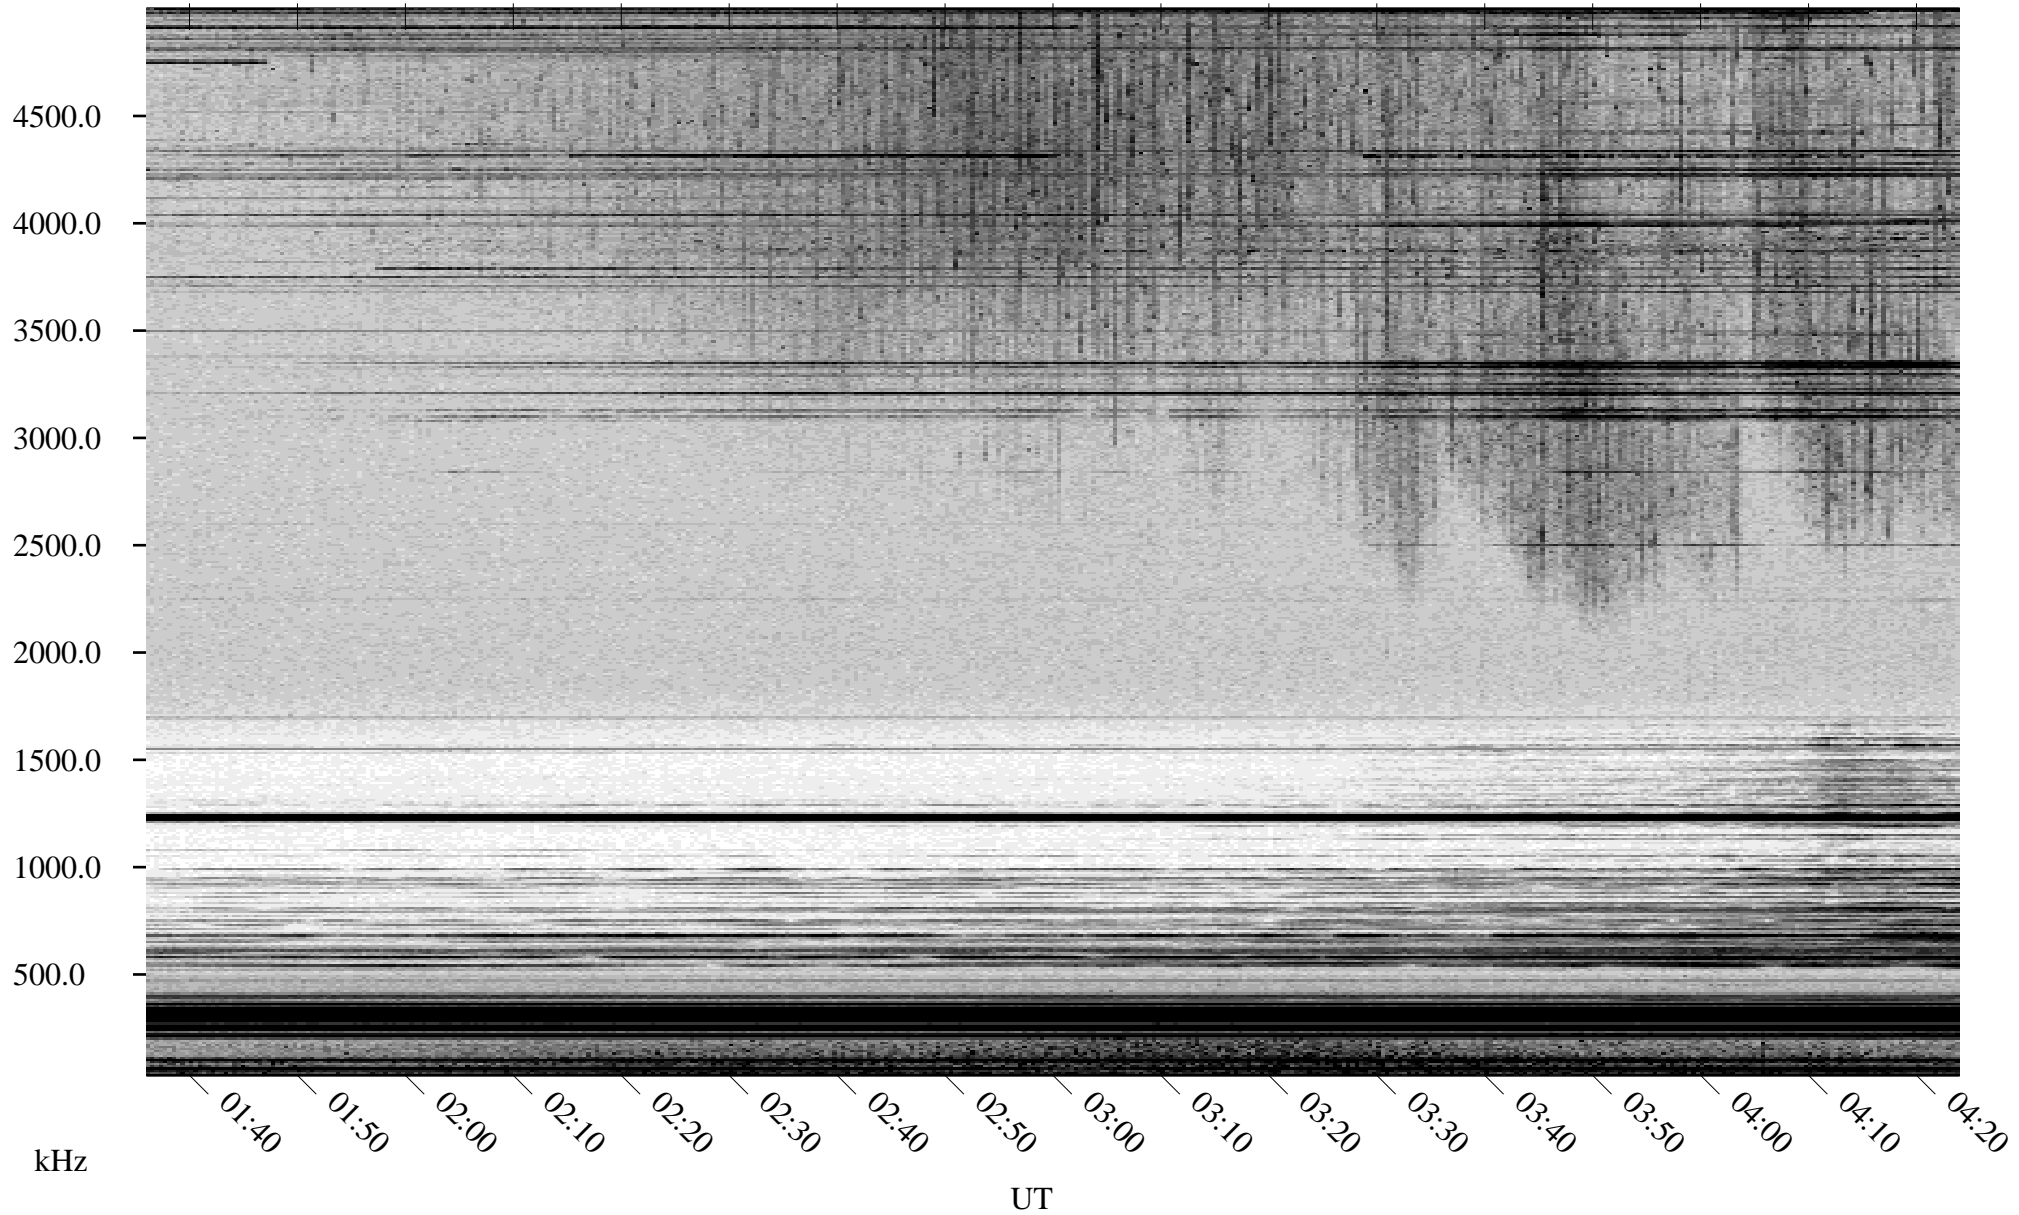

05/17/2002 Churchill, Manitoba

Linear Scale Black = 161 White = 15

ch02137l.r01m max_12

Page 1

05/17/2002 Churchill, Manitoba

Linear Scale Black = 161 White = 15

ch02137l.r01m max_12

Page 2

05/18/2002 Churchill, Manitoba

Linear Scale Black = 161 White = 15

ch02137l.r01m max_12

Page 3

05/18/2002 Churchill, Manitoba

Linear Scale Black = 161 White = 15

ch02137l.r01m max_12

Page 4

05/18/2002 Churchill, Manitoba

Linear Scale Black = 161 White = 15

ch02137l.r01m max_12

Page 5

05/18/2002 Churchill, Manitoba

Linear Scale Black = 161 White = 15

ch02137l.r01m max_12

Page 6

05/18/2002 Churchill, Manitoba

Linear Scale Black = 161 White = 15

ch02137l.r01m max_12

Page 7

05/18/2002 Churchill, Manitoba

Linear Scale Black = 161 White = 15

ch02137l.r01m max_12