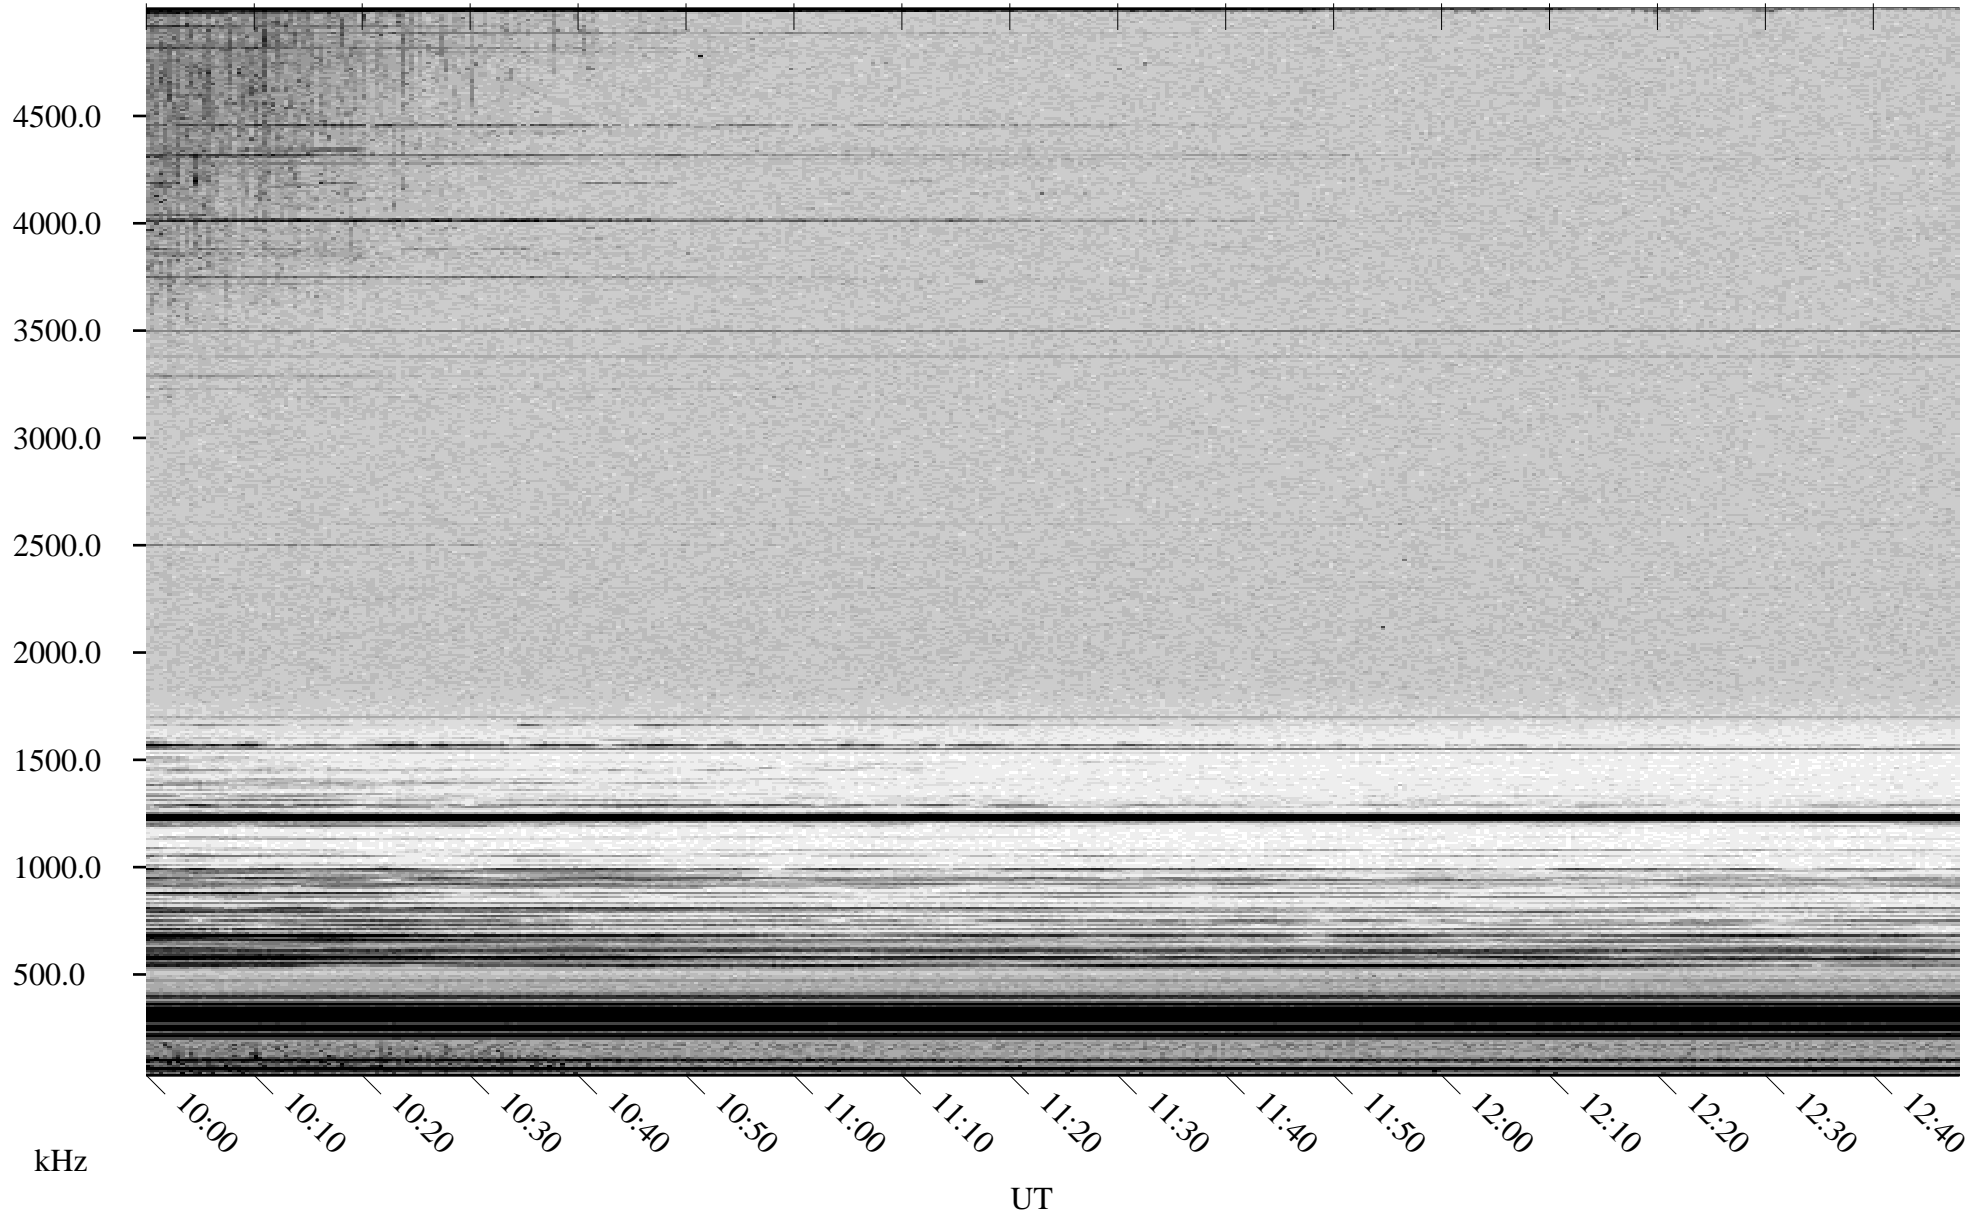

05/17/2002 Churchill, Manitoba

Linear Scale Black = 161 White = 15

ch02137l.r01m max_12

Page 1

05/17/2002 Churchill, Manitoba

Linear Scale Black = 161 White = 15

ch02137l.r01m max_12

Page 2

05/18/2002 Churchill, Manitoba

Linear Scale Black = 161 White = 15

ch02137l.r01m max_12

Page 3

05/18/2002 Churchill, Manitoba

Linear Scale Black = 161 White = 15

ch02137l.r01m max_12

Page 4

05/18/2002 Churchill, Manitoba

Linear Scale Black = 161 White = 15

ch02137l.r01m max_12

Page 5

05/18/2002 Churchill, Manitoba

Linear Scale Black = 161 White = 15

ch02137l.r01m max_12

Page 6

05/18/2002 Churchill, Manitoba

Linear Scale Black = 161 White = 15

ch02137l.r01m max_12

Page 7

05/18/2002 Churchill, Manitoba

Linear Scale Black = 161 White = 15

ch02137l.r01m max_12