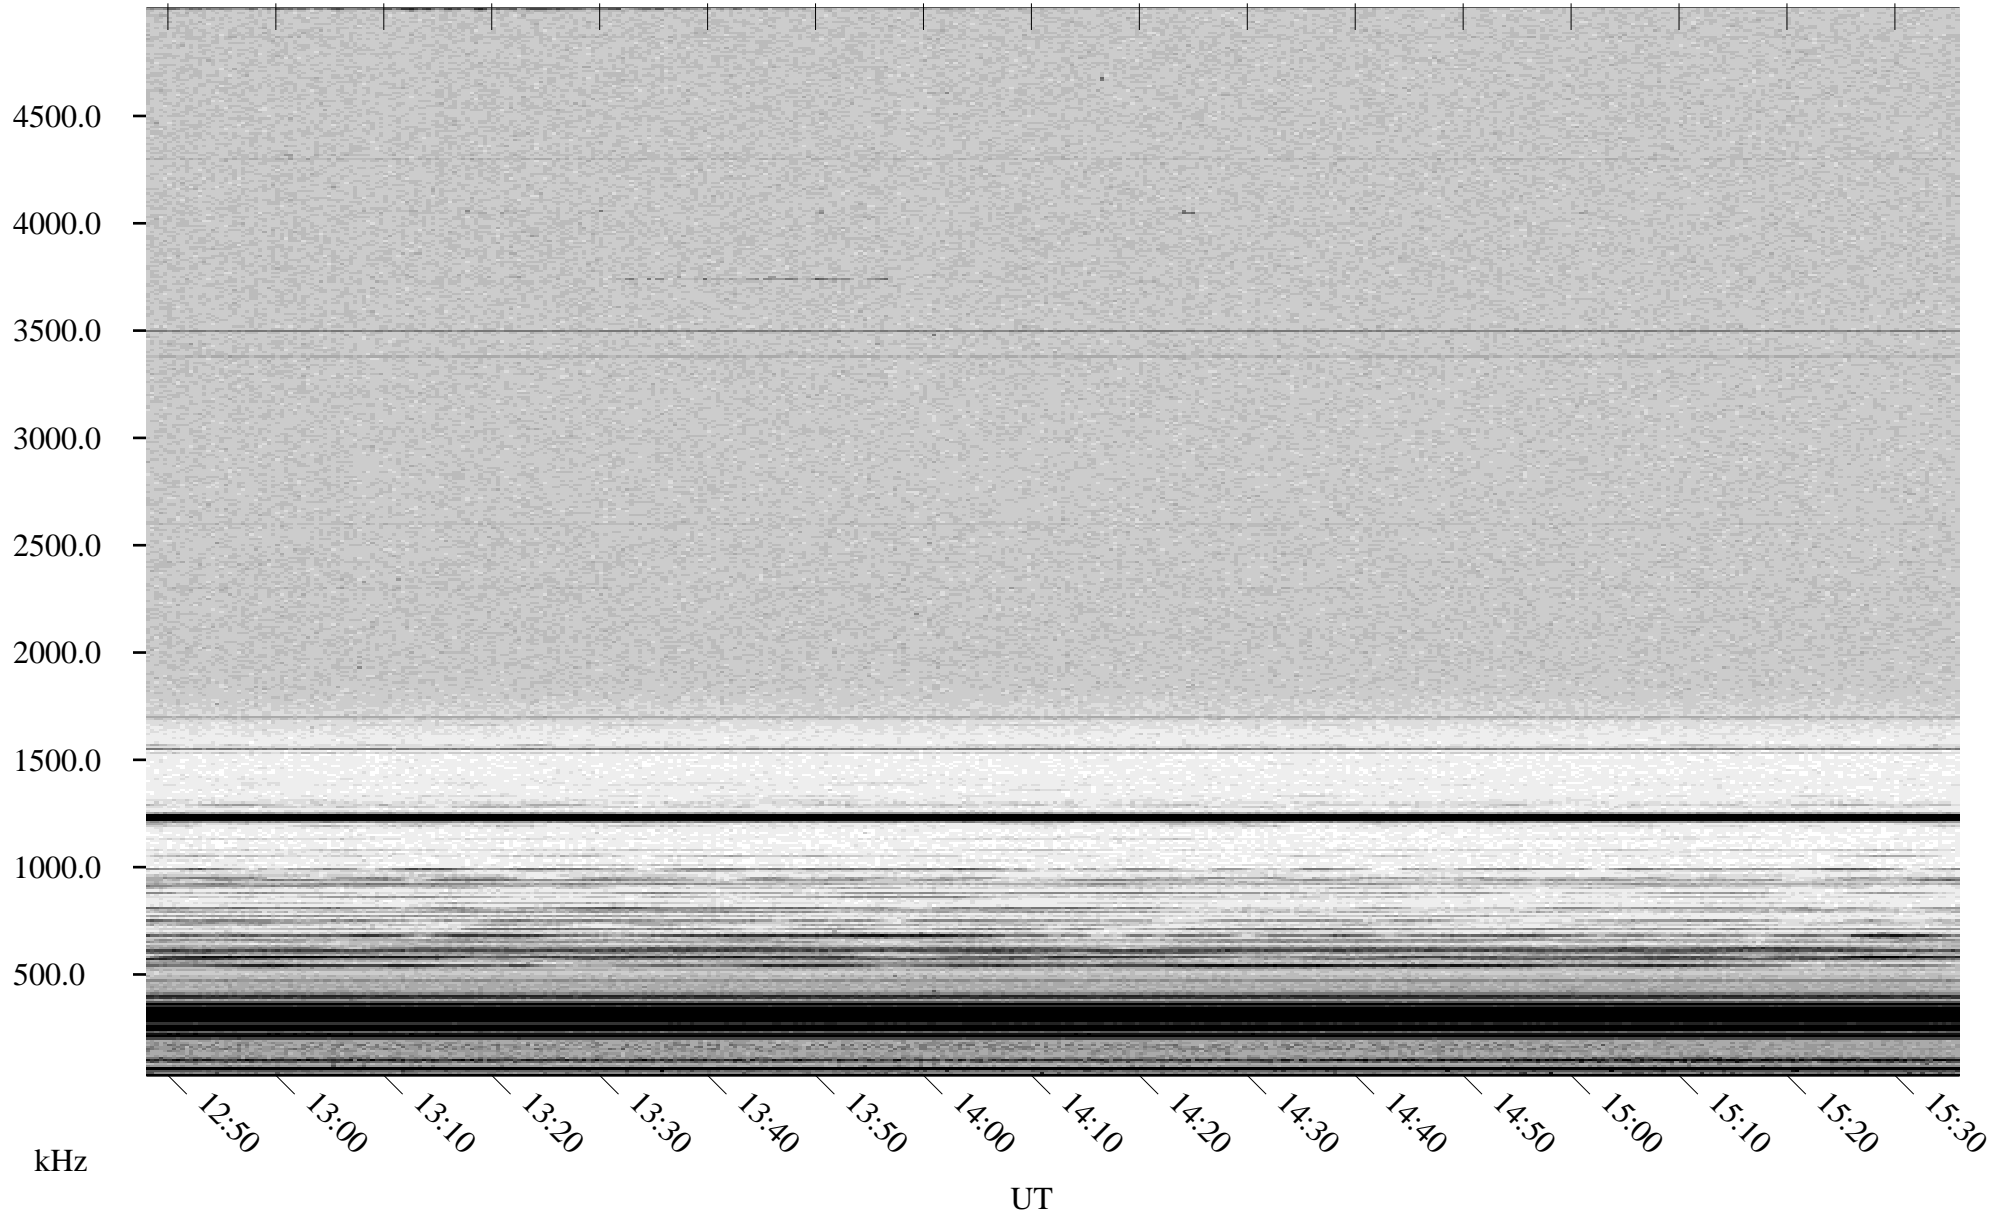

05/17/2002 Churchill, Manitoba

Linear Scale Black = 161 White = 15

ch02137l.r01m max_12

Page 1

05/17/2002 Churchill, Manitoba

Linear Scale Black = 161 White = 15

ch02137l.r01m max_12

Page 2

05/18/2002 Churchill, Manitoba

Linear Scale Black = 161 White = 15

ch02137l.r01m max_12

Page 3

05/18/2002 Churchill, Manitoba

Linear Scale Black = 161 White = 15

ch02137l.r01m max_12

Page 4

05/18/2002 Churchill, Manitoba

Linear Scale Black = 161 White = 15

ch02137l.r01m max_12

Page 5

05/18/2002 Churchill, Manitoba

Linear Scale Black = 161 White = 15

ch02137l.r01m max_12

Page 6

05/18/2002 Churchill, Manitoba

Linear Scale Black = 161 White = 15

ch02137l.r01m max_12

Page 7

05/18/2002 Churchill, Manitoba

Linear Scale Black = 161 White = 15

ch02137l.r01m max_12