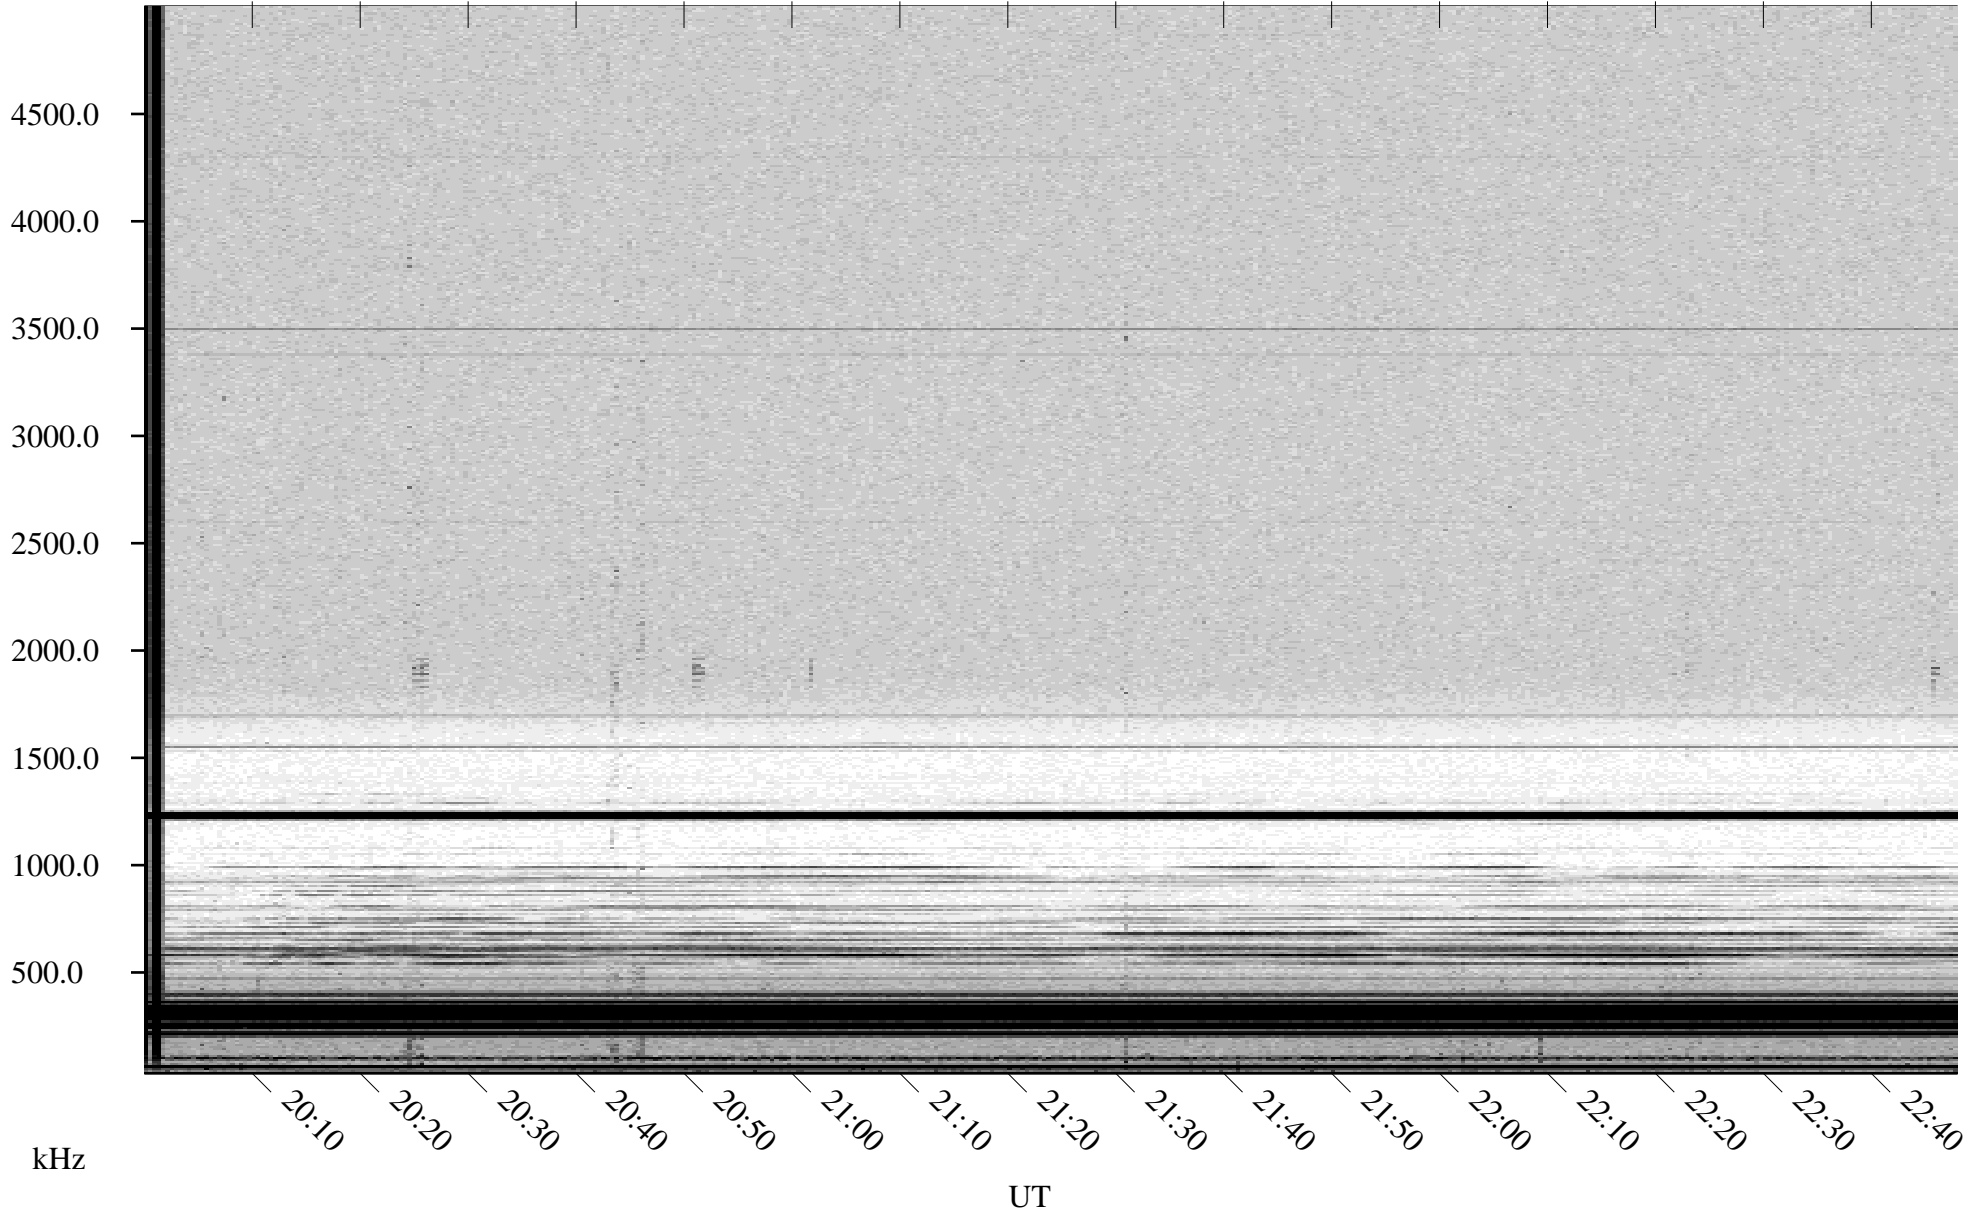

05/18/2002 Churchill, Manitoba

Linear Scale Black = 161 White = 15

ch02138l.r00m max_12

Page 1

05/18/2002 Churchill, Manitoba

Linear Scale Black = 161 White = 15

ch02138l.r00m max_12

Page 2

05/19/2002 Churchill, Manitoba

Linear Scale Black = 161 White = 15

ch02138l.r00m max_12

Page 3

05/19/2002 Churchill, Manitoba

Linear Scale Black = 161 White = 15

ch02138l.r00m max_12

Page 4

05/19/2002 Churchill, Manitoba

Linear Scale Black = 161 White = 15

ch02138l.r00m max_12

Page 5

05/19/2002 Churchill, Manitoba

Linear Scale Black = 161 White = 15

ch02138l.r00m max_12

Page 6

05/19/2002 Churchill, Manitoba

Linear Scale Black = 161 White = 15

ch02138l.r00m max_12

Page 7

05/19/2002 Churchill, Manitoba

Linear Scale Black = 161 White = 15

ch02138l.r00m max_12

Page 8