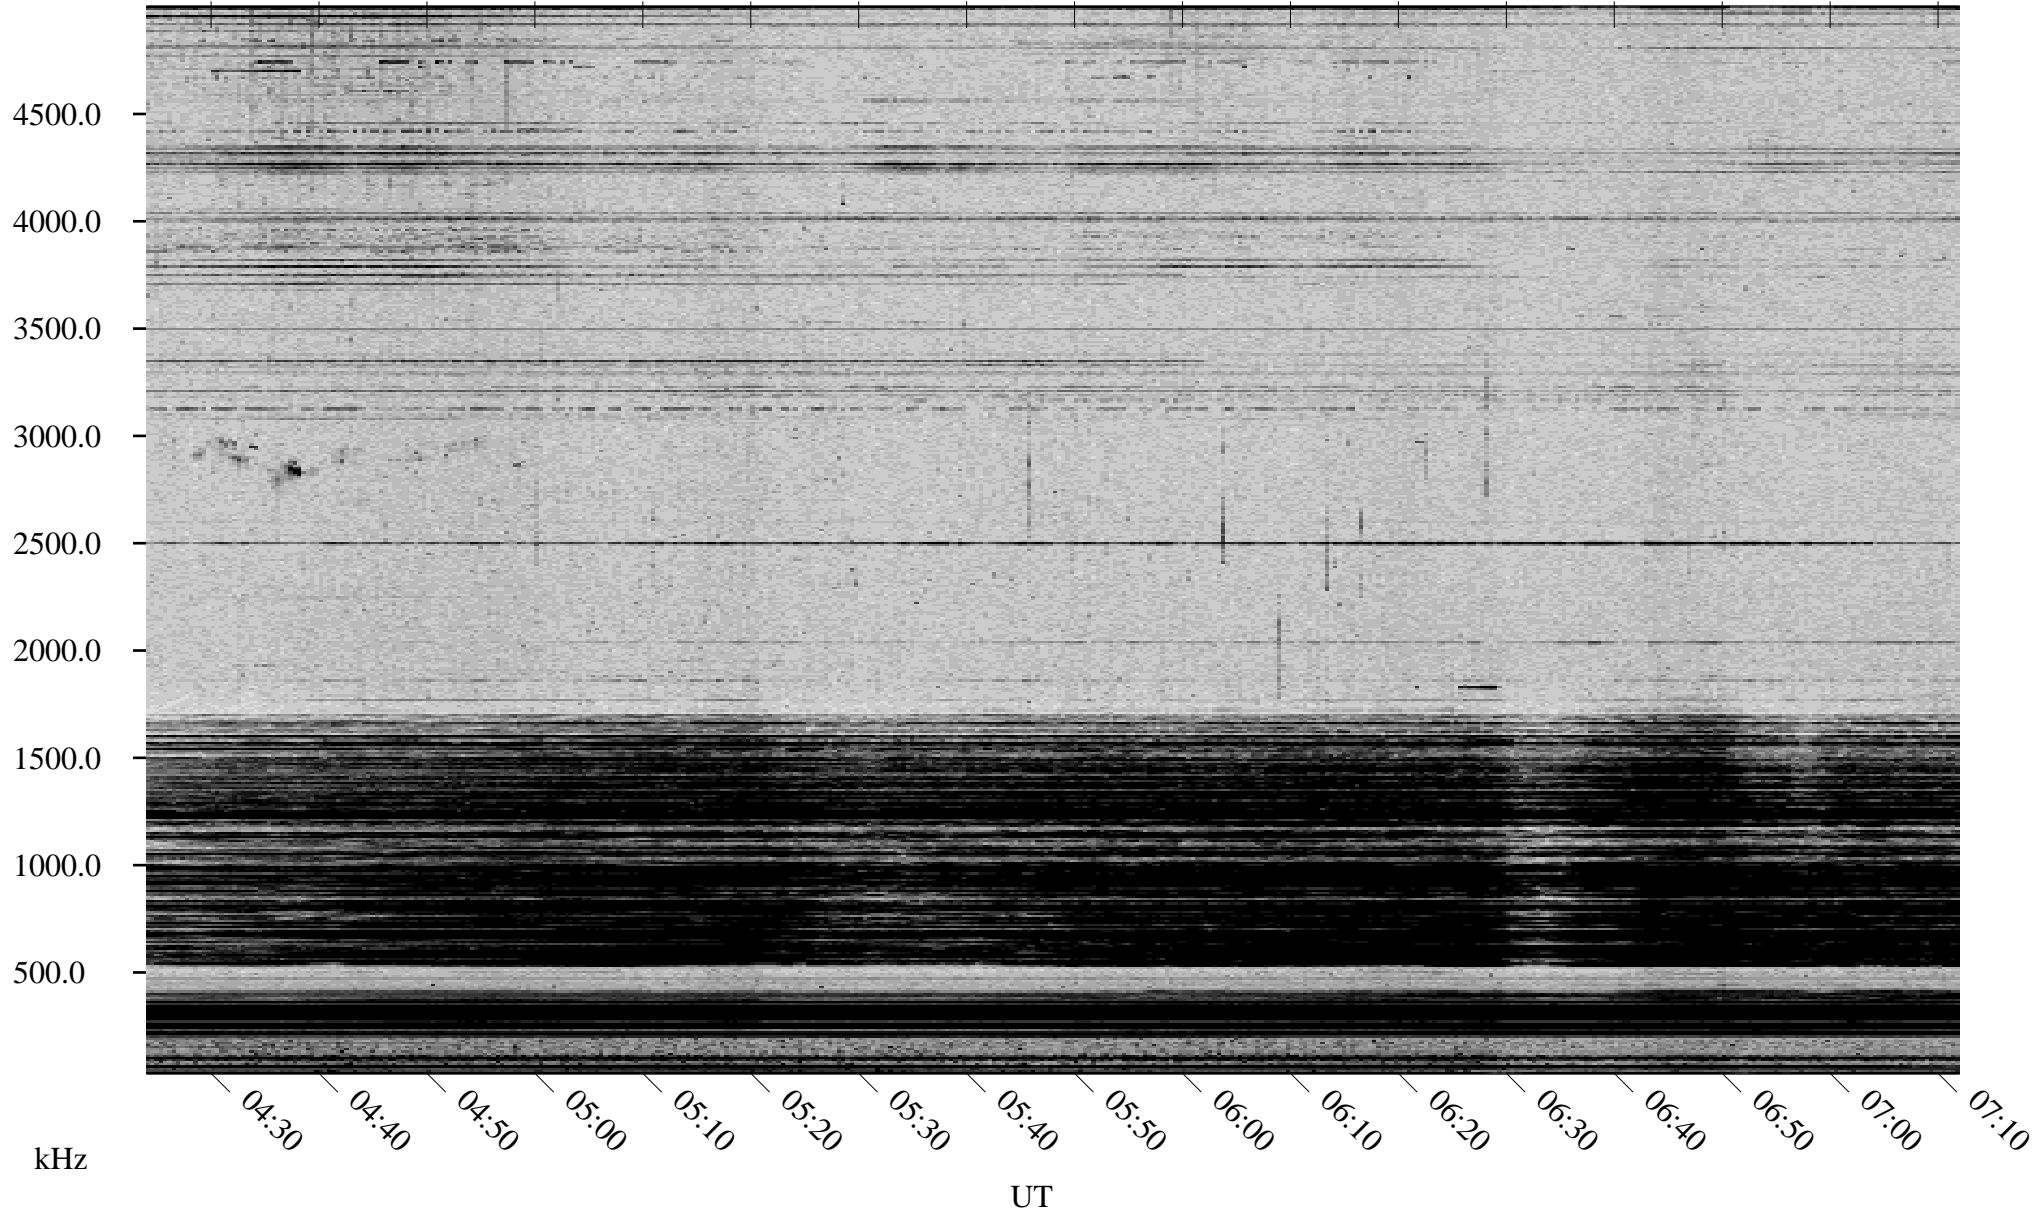

05/18/2002 Churchill, Manitoba

Linear Scale Black = 161 White = 15

ch02138l.r00m max_12

Page 1

05/18/2002 Churchill, Manitoba

Linear Scale Black = 161 White = 15

ch02138l.r00m max_12

Page 2

05/19/2002 Churchill, Manitoba

Linear Scale Black = 161 White = 15

ch02138l.r00m max_12

Page 3

05/19/2002 Churchill, Manitoba

Linear Scale Black = 161 White = 15

ch02138l.r00m max_12

Page 4

05/19/2002 Churchill, Manitoba

Linear Scale Black = 161 White = 15

ch02138l.r00m max_12

Page 5

05/19/2002 Churchill, Manitoba

Linear Scale Black = 161 White = 15

ch02138l.r00m max_12

Page 6

05/19/2002 Churchill, Manitoba

Linear Scale Black = 161 White = 15

ch02138l.r00m max_12

Page 7

05/19/2002 Churchill, Manitoba

Linear Scale Black = 161 White = 15

ch02138l.r00m max_12

Page 8