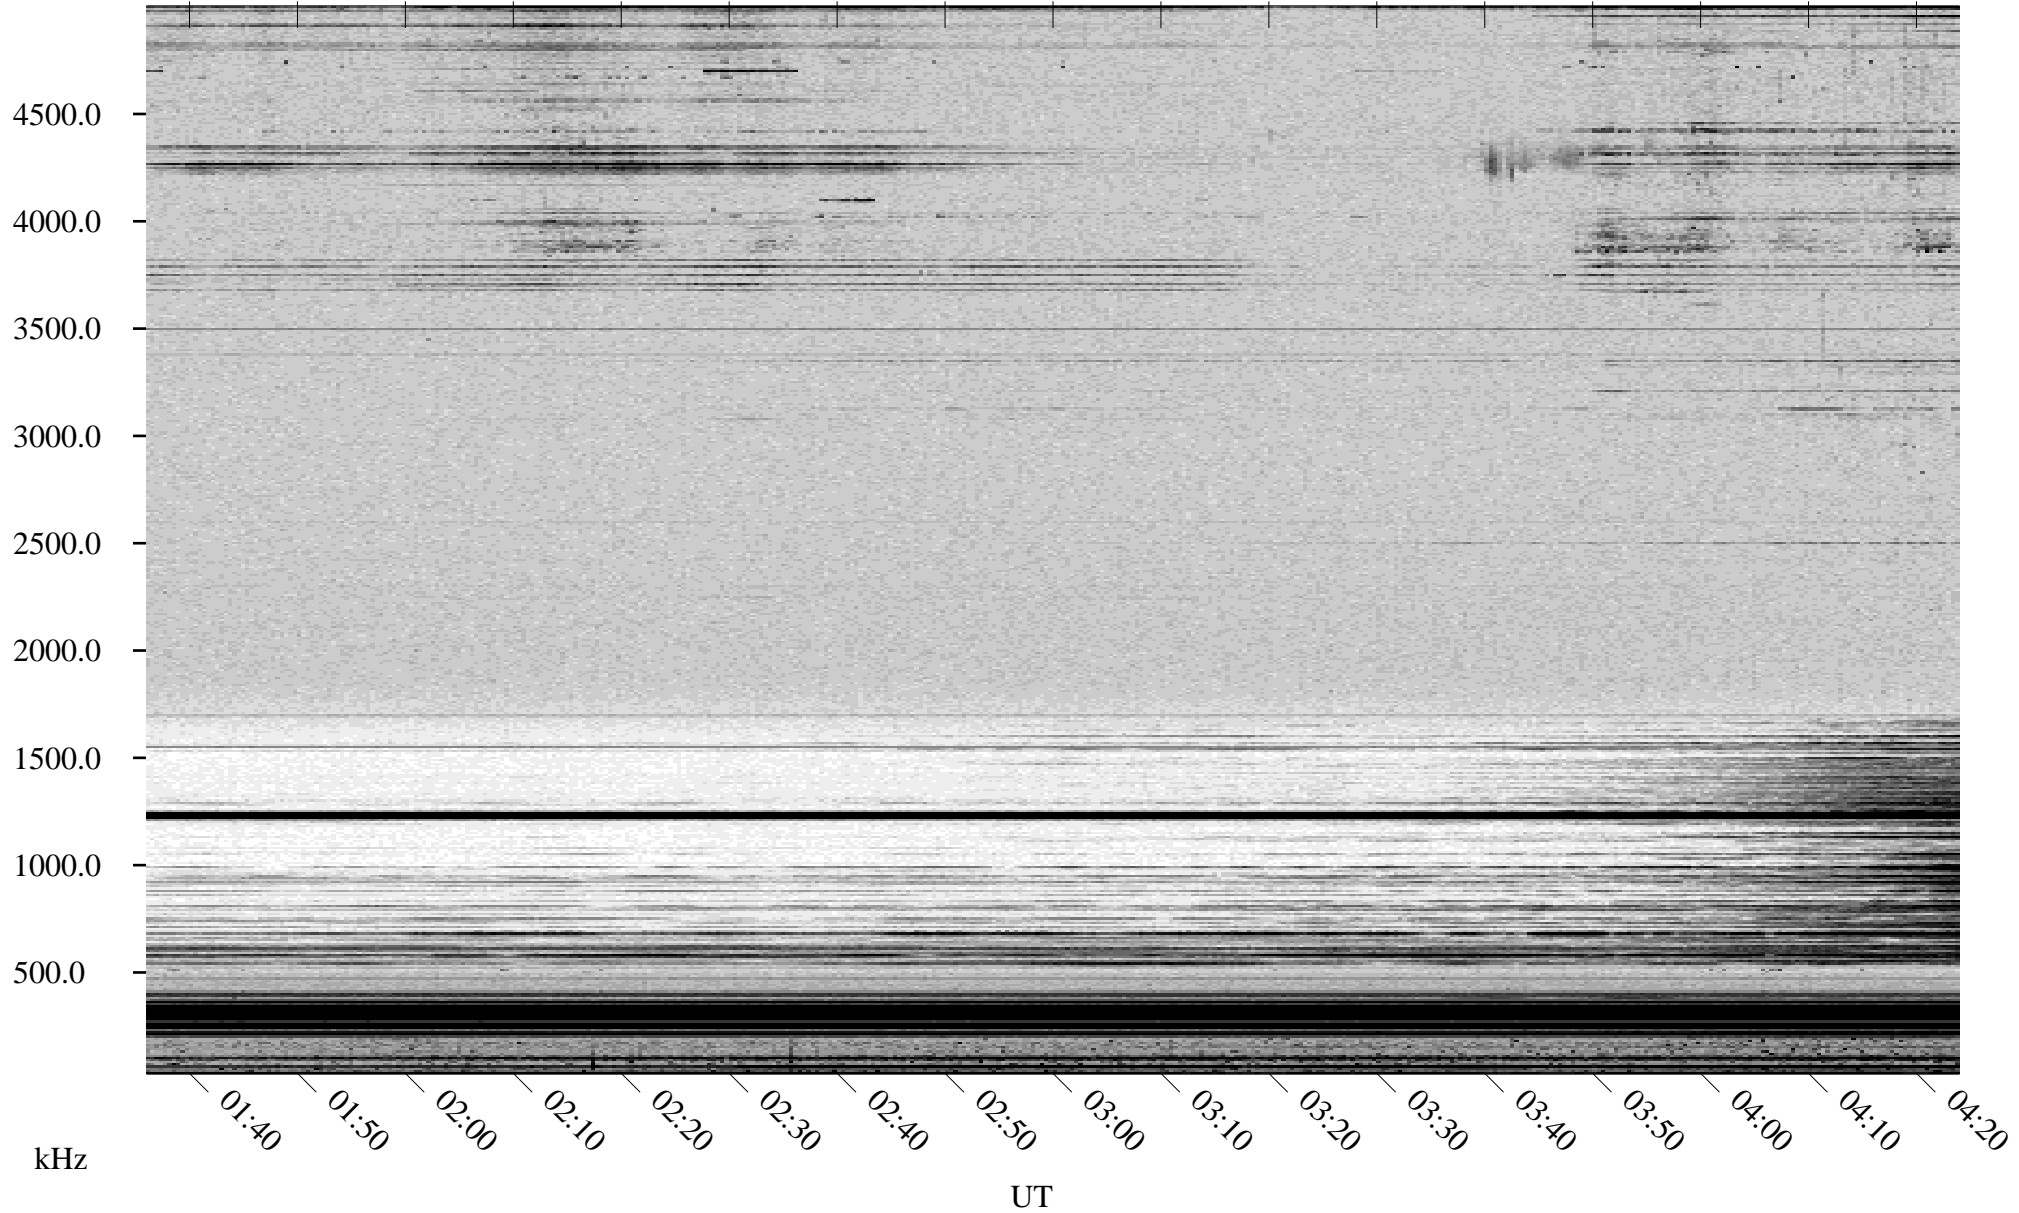

05/18/2002 Churchill, Manitoba

Linear Scale Black = 161 White = 15

ch02138l.r00m max_12

Page 1

05/18/2002 Churchill, Manitoba

Linear Scale Black = 161 White = 15

ch02138l.r00m max_12

Page 2

05/19/2002 Churchill, Manitoba

Linear Scale Black = 161 White = 15

ch02138l.r00m max_12

Page 3

05/19/2002 Churchill, Manitoba

Linear Scale Black = 161 White = 15

ch02138l.r00m max_12

Page 4

05/19/2002 Churchill, Manitoba

Linear Scale Black = 161 White = 15

ch02138l.r00m max_12

Page 5

05/19/2002 Churchill, Manitoba

Linear Scale Black = 161 White = 15

ch02138l.r00m max_12

Page 6

05/19/2002 Churchill, Manitoba

Linear Scale Black = 161 White = 15

ch02138l.r00m max_12

Page 7

05/19/2002 Churchill, Manitoba

Linear Scale Black = 161 White = 15

ch02138l.r00m max_12

Page 8