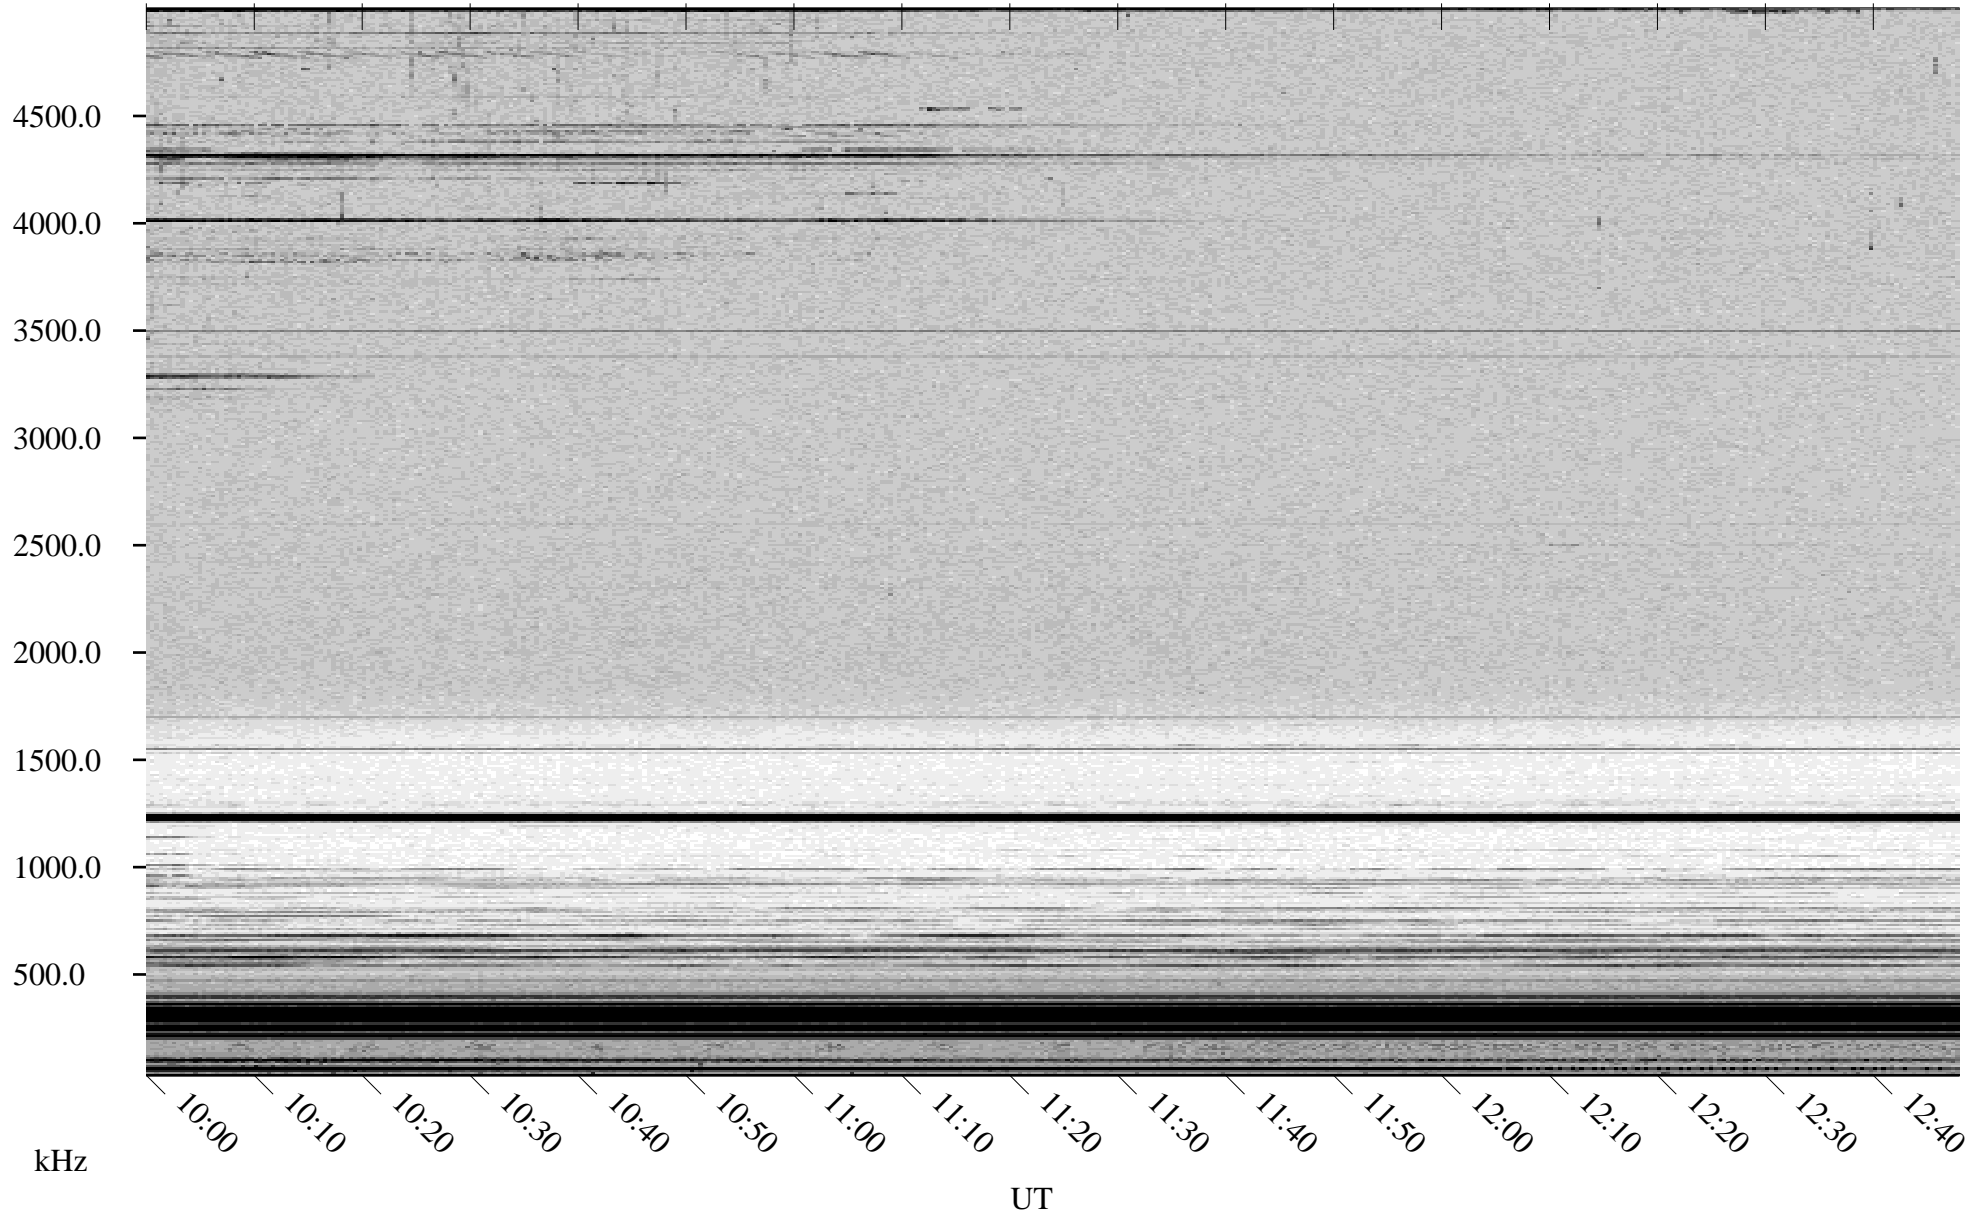

05/18/2002 Churchill, Manitoba

Linear Scale Black = 161 White = 15

ch02138l.r00m max_12

Page 1

05/18/2002 Churchill, Manitoba

Linear Scale Black = 161 White = 15

ch02138l.r00m max_12

Page 2

05/19/2002 Churchill, Manitoba

Linear Scale Black = 161 White = 15

ch02138l.r00m max_12

Page 3

05/19/2002 Churchill, Manitoba

Linear Scale Black = 161 White = 15

ch02138l.r00m max_12

Page 4

05/19/2002 Churchill, Manitoba

Linear Scale Black = 161 White = 15

ch02138l.r00m max_12

Page 5

05/19/2002 Churchill, Manitoba

Linear Scale Black = 161 White = 15

ch02138l.r00m max_12

Page 6

05/19/2002 Churchill, Manitoba

Linear Scale Black = 161 White = 15

ch02138l.r00m max_12

Page 7

05/19/2002 Churchill, Manitoba

Linear Scale Black = 161 White = 15

ch02138l.r00m max_12

Page 8