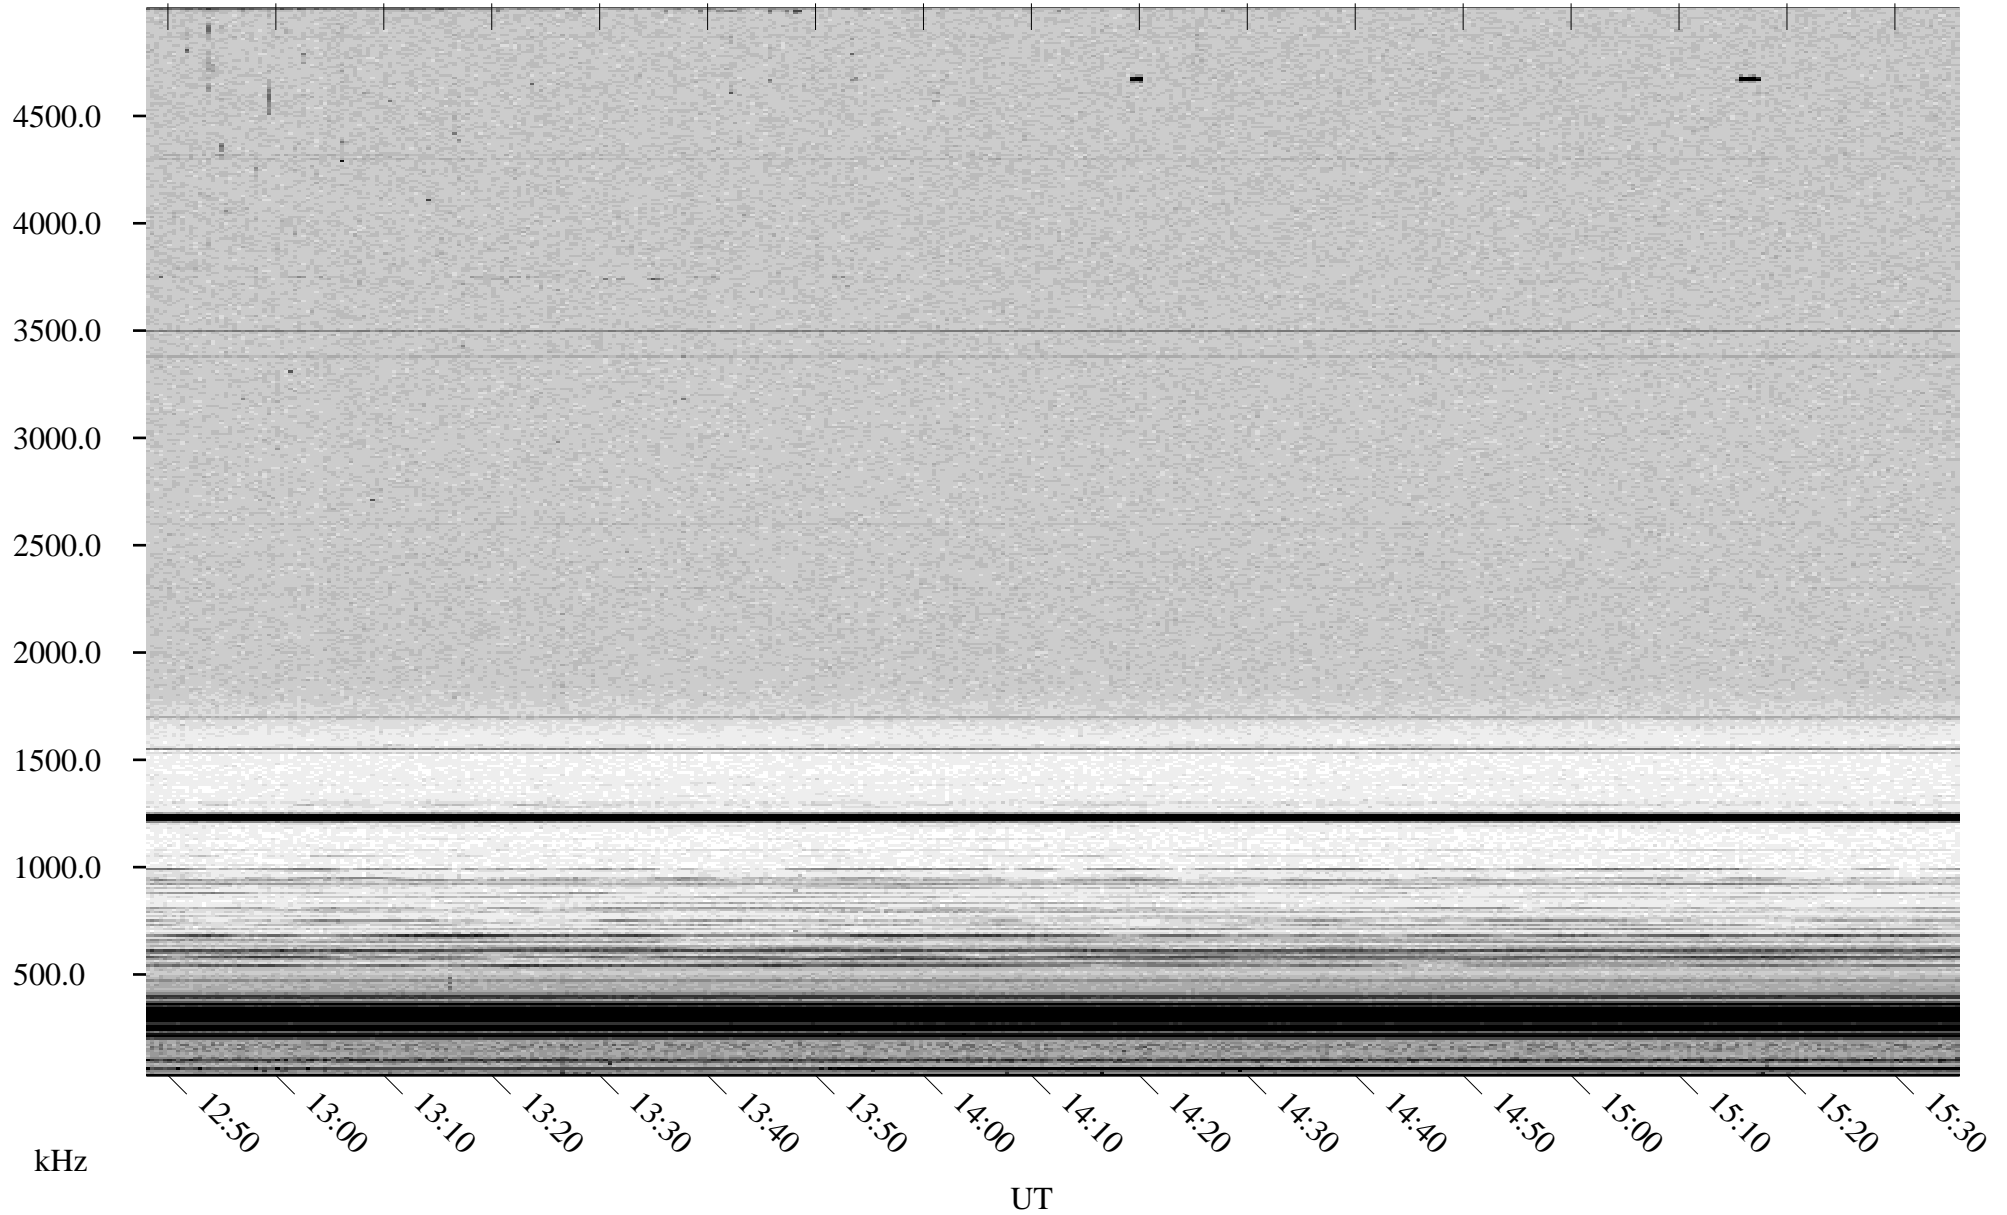

05/18/2002 Churchill, Manitoba

Linear Scale Black = 161 White = 15

ch02138l.r00m max_12

Page 1

05/18/2002 Churchill, Manitoba

Linear Scale Black = 161 White = 15

ch02138l.r00m max_12

Page 2

05/19/2002 Churchill, Manitoba

Linear Scale Black = 161 White = 15

ch02138l.r00m max_12

Page 3

05/19/2002 Churchill, Manitoba

Linear Scale Black = 161 White = 15

ch02138l.r00m max_12

Page 4

05/19/2002 Churchill, Manitoba

Linear Scale Black = 161 White = 15

ch02138l.r00m max_12

Page 5

05/19/2002 Churchill, Manitoba

Linear Scale Black = 161 White = 15

ch02138l.r00m max_12

Page 6

05/19/2002 Churchill, Manitoba

Linear Scale Black = 161 White = 15

ch02138l.r00m max_12

Page 7

05/19/2002 Churchill, Manitoba

Linear Scale Black = 161 White = 15

ch02138l.r00m max_12

Page 8