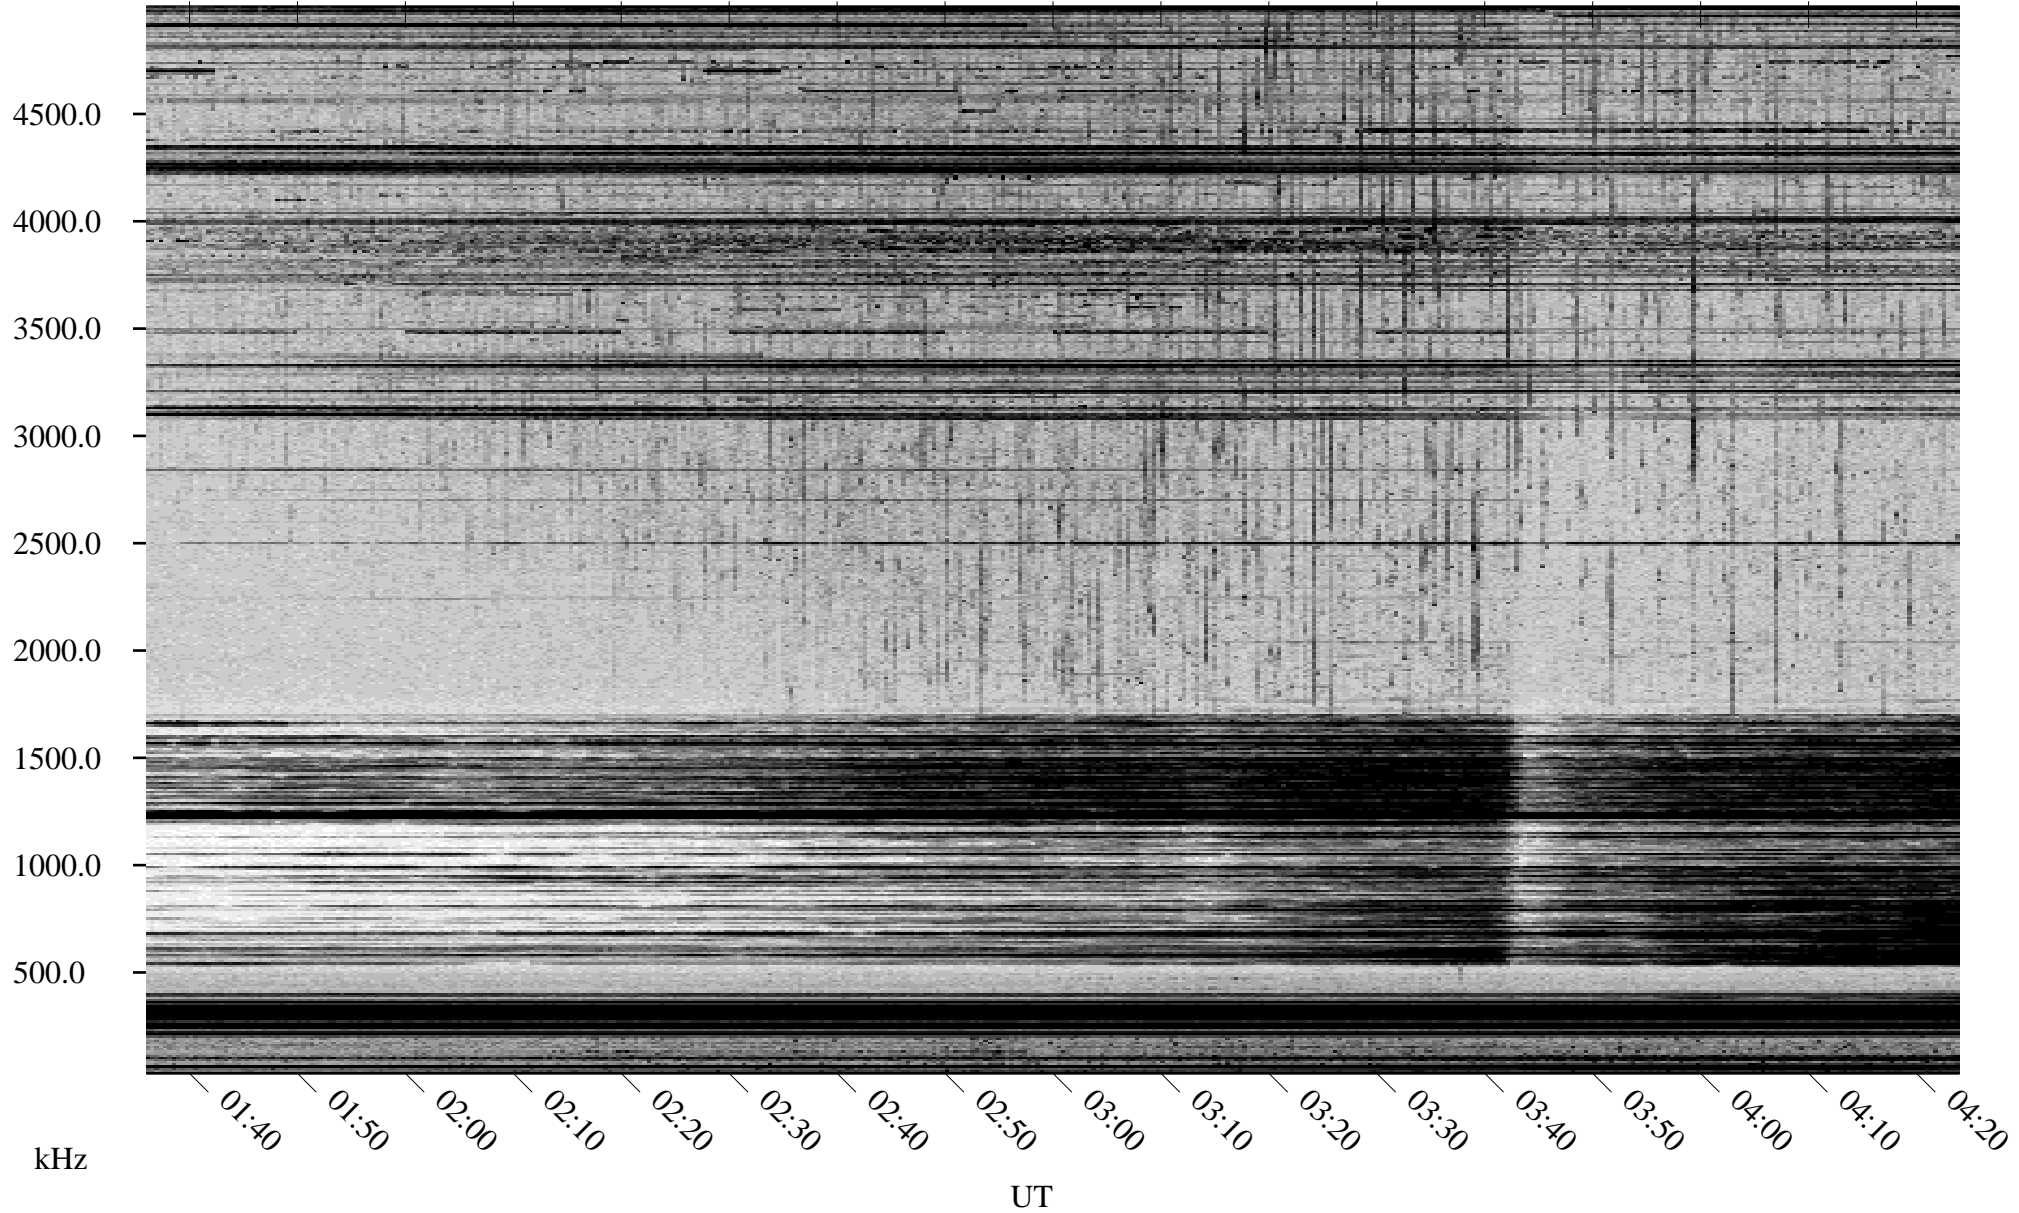

# 05/19/2002 Churchill, Manitoba

Linear Scale    Black = 161    White = 15

ch02139l.r00m max\_12

Page 1

# 05/19/2002 Churchill, Manitoba

Linear Scale    Black = 161    White = 15

ch02139l.r00m max\_12

Page 2

# 05/20/2002 Churchill, Manitoba

Linear Scale    Black = 161    White = 15

ch02139l.r00m max\_12

Page 3

# 05/20/2002 Churchill, Manitoba

Linear Scale    Black = 161    White = 15

ch02139l.r00m max\_12

Page 4