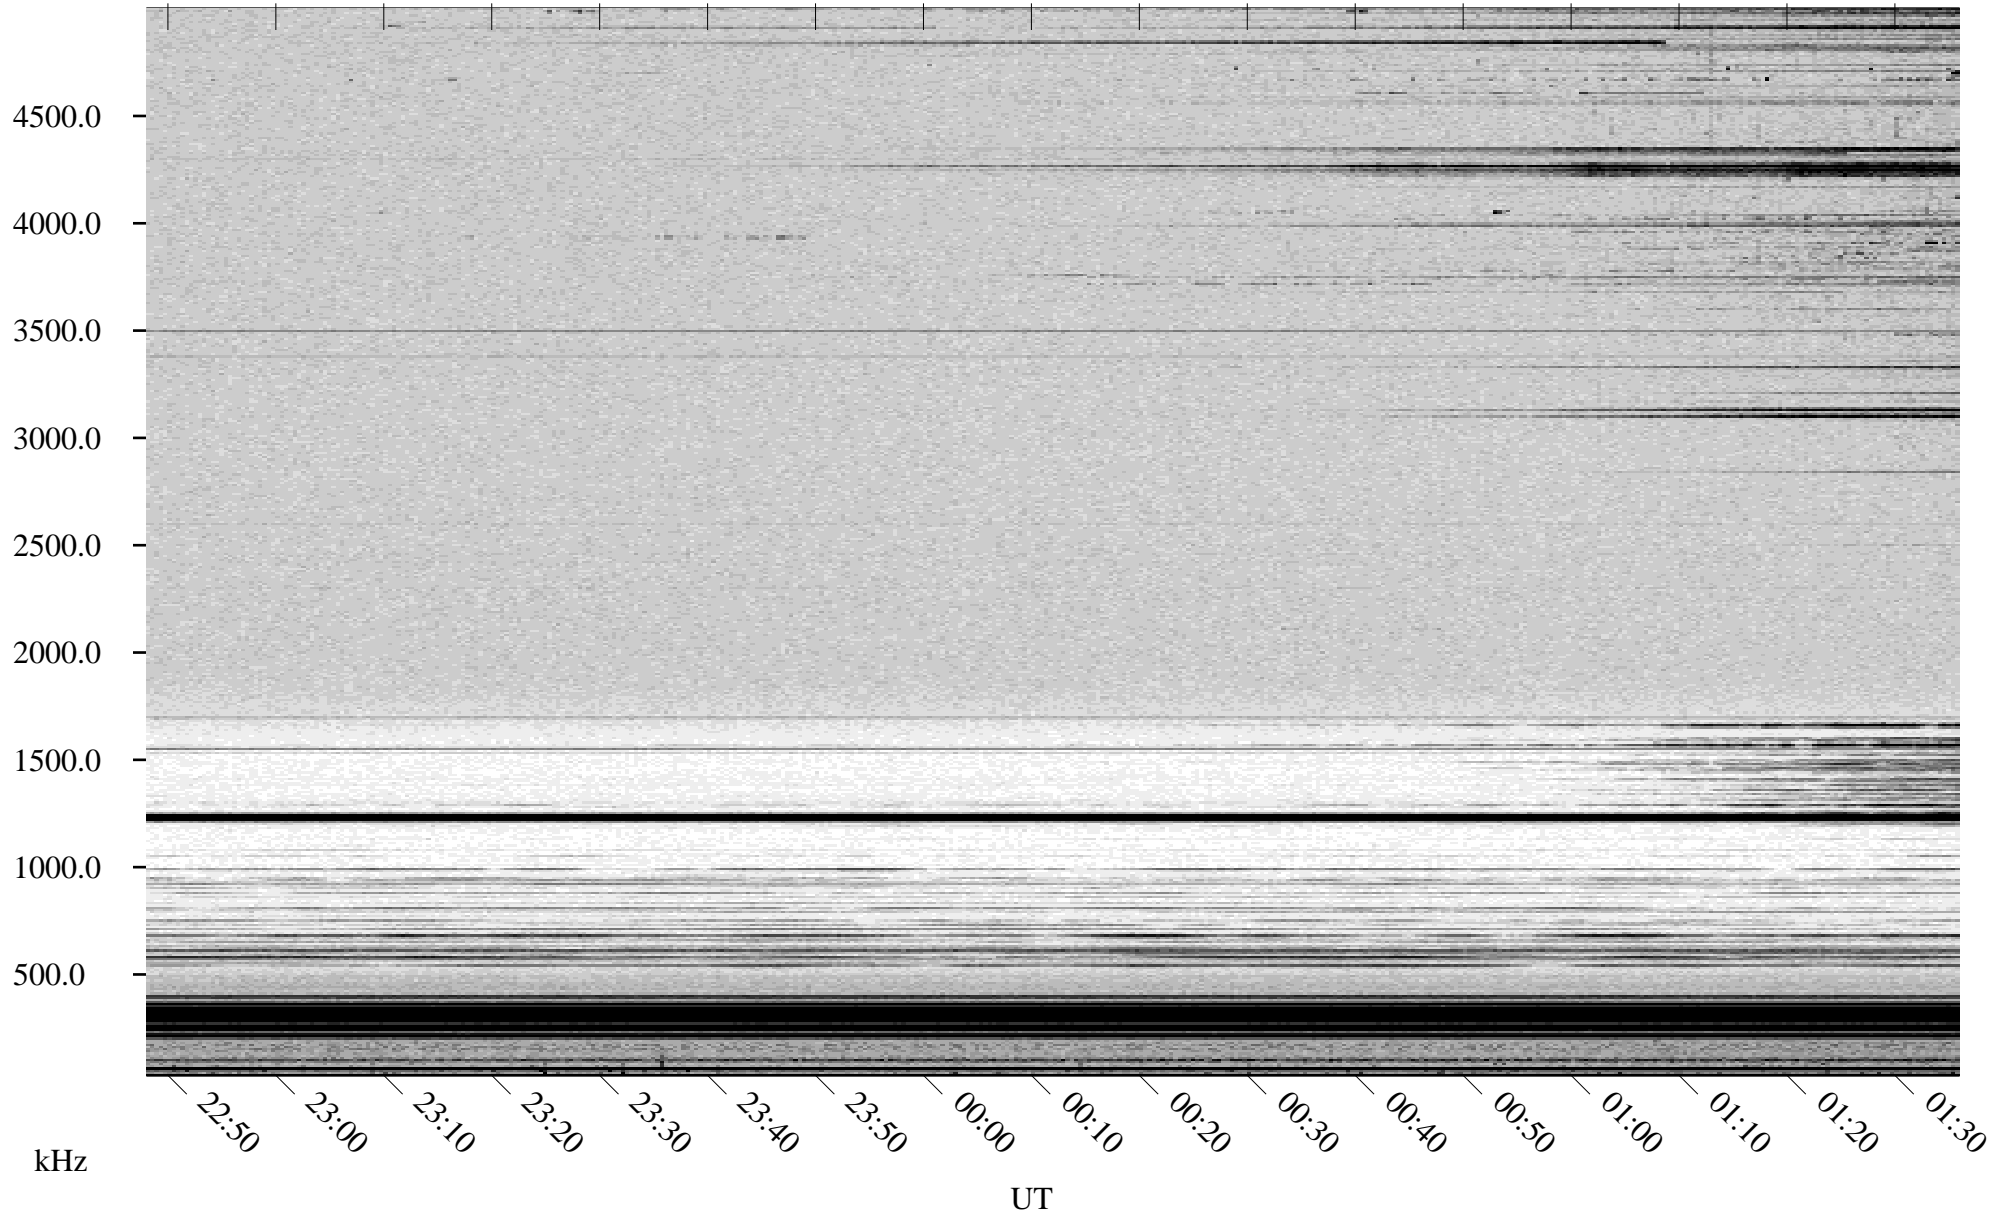

# 05/19/2002 Churchill, Manitoba

Linear Scale    Black = 161    White = 15

ch02139l.r00m max\_12

Page 1

# 05/19/2002 Churchill, Manitoba

Linear Scale    Black = 161    White = 15

ch02139l.r00m max\_12

Page 2

# 05/20/2002 Churchill, Manitoba

Linear Scale    Black = 161    White = 15

ch02139l.r00m max\_12

Page 3

# 05/20/2002 Churchill, Manitoba

Linear Scale    Black = 161    White = 15

ch02139l.r00m max\_12

Page 4