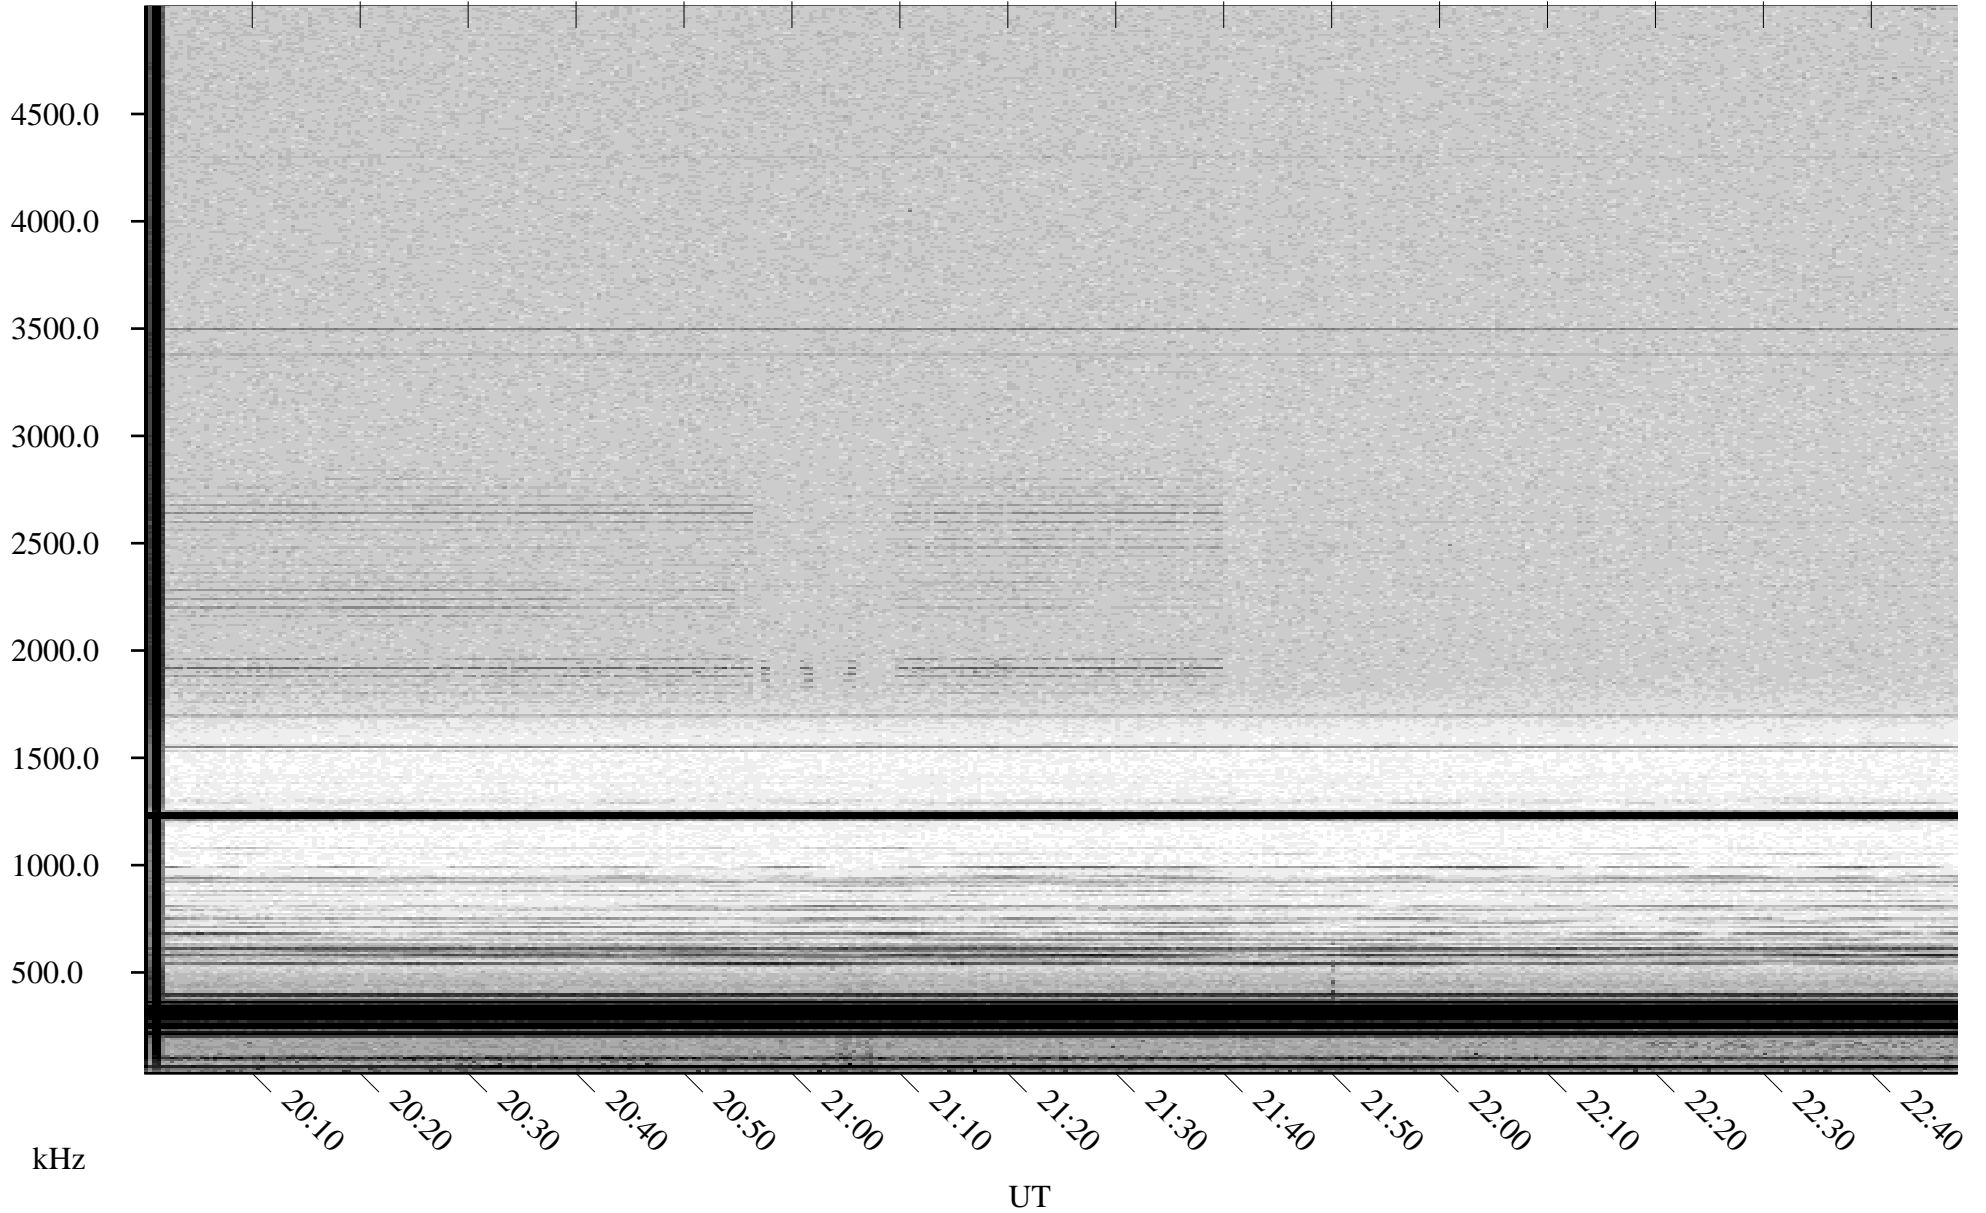

# 05/19/2002 Churchill, Manitoba

Linear Scale    Black = 161    White = 15

ch02139l.r00m max\_12

Page 1

# 05/19/2002 Churchill, Manitoba

Linear Scale    Black = 161    White = 15

ch02139l.r00m max\_12

Page 2

# 05/20/2002 Churchill, Manitoba

Linear Scale    Black = 161    White = 15

ch02139l.r00m max\_12

Page 3

# 05/20/2002 Churchill, Manitoba

Linear Scale    Black = 161    White = 15

ch02139l.r00m max\_12

Page 4