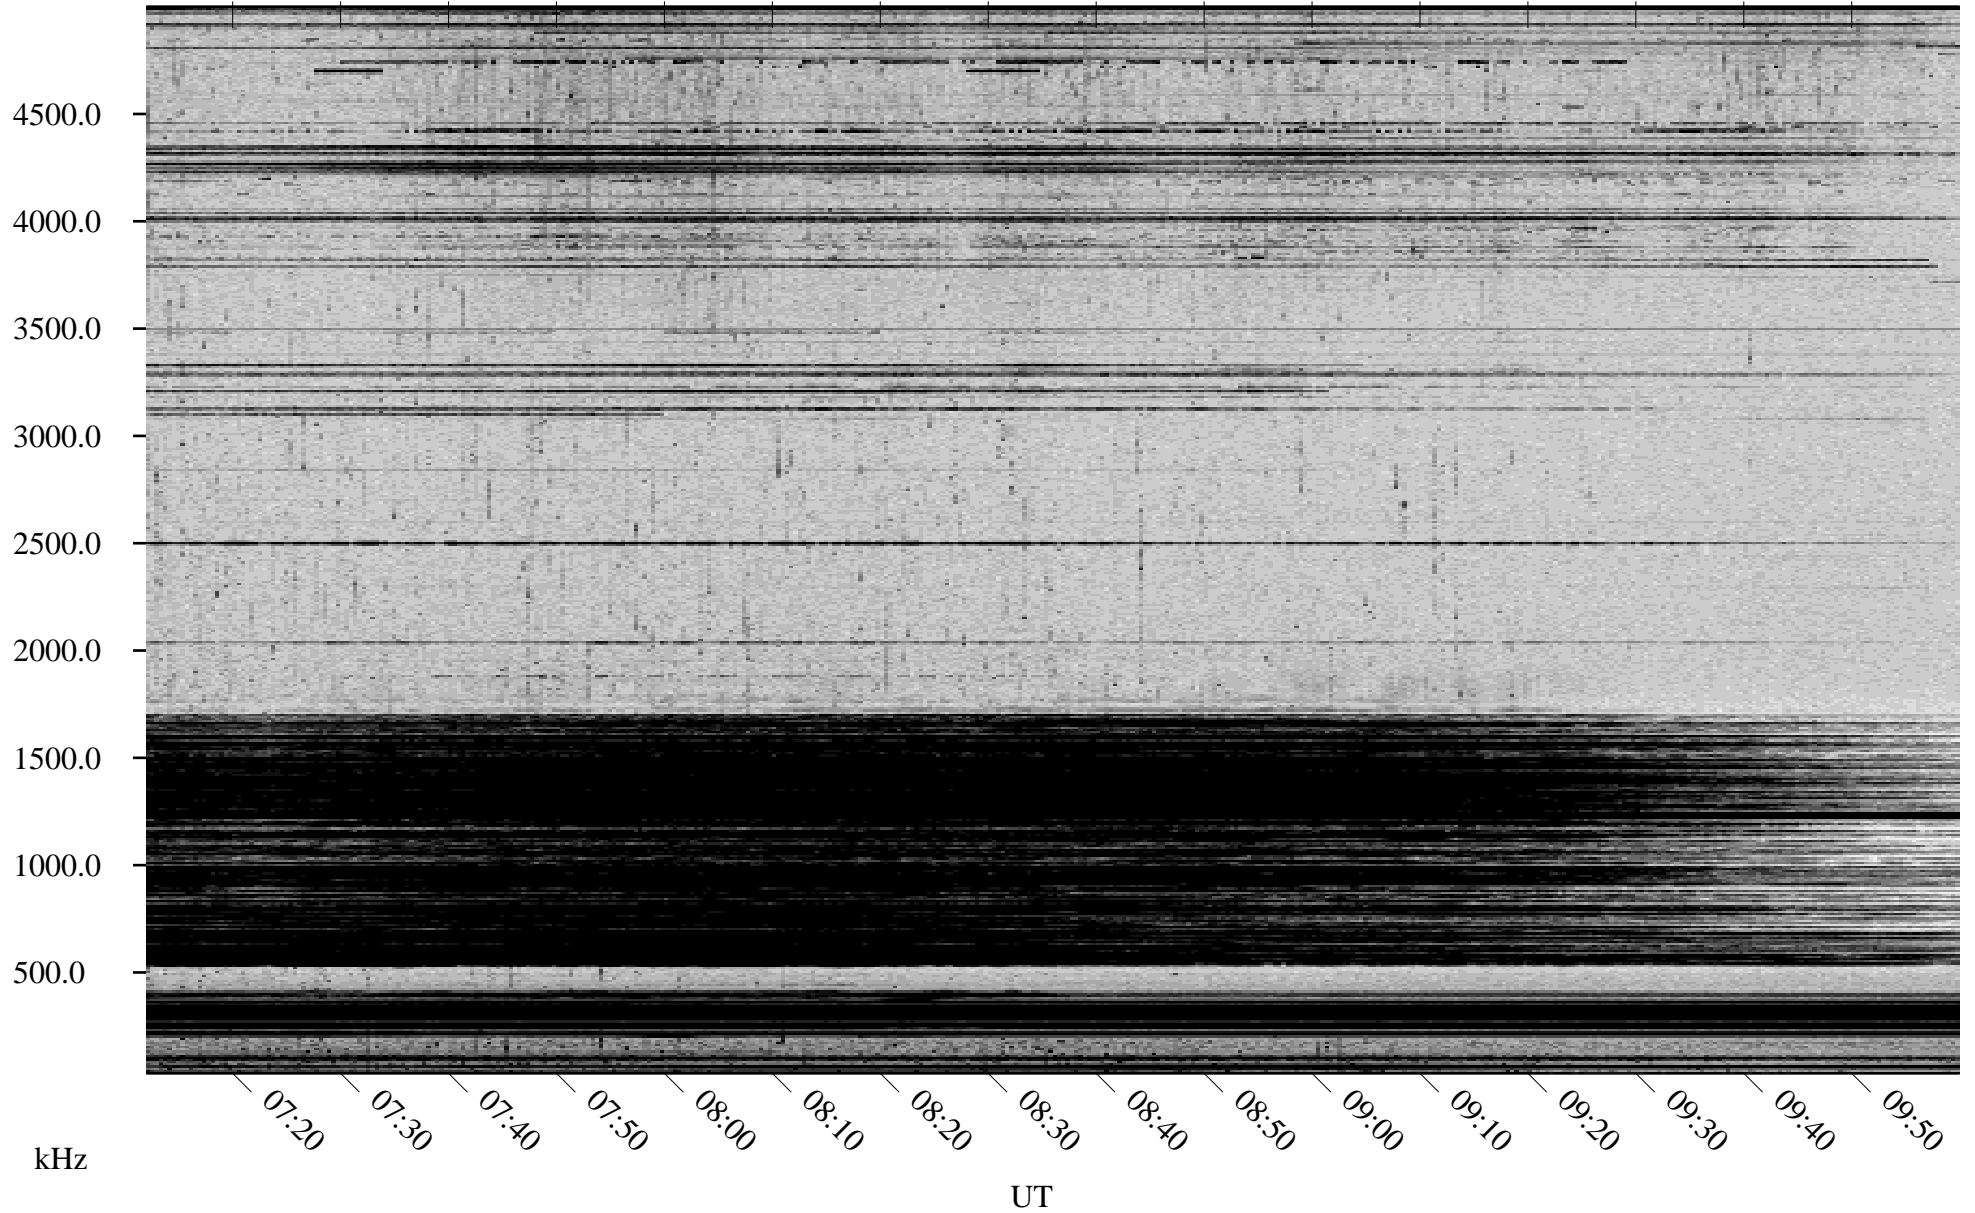

# 05/20/2002 Churchill, Manitoba

Linear Scale    Black = 161    White = 15

ch02139l.r00m max\_12

Page 3

# 05/20/2002 Churchill, Manitoba

Linear Scale    Black = 161    White = 15

ch02139l.r00m max\_12

Page 4

# 05/20/2002 Churchill, Manitoba

Linear Scale    Black = 161    White = 15

ch02139l.r00m max\_12

Page 5

# 05/20/2002 Churchill, Manitoba

Linear Scale    Black = 161    White = 15

ch02139l.r00m max\_12

Page 6