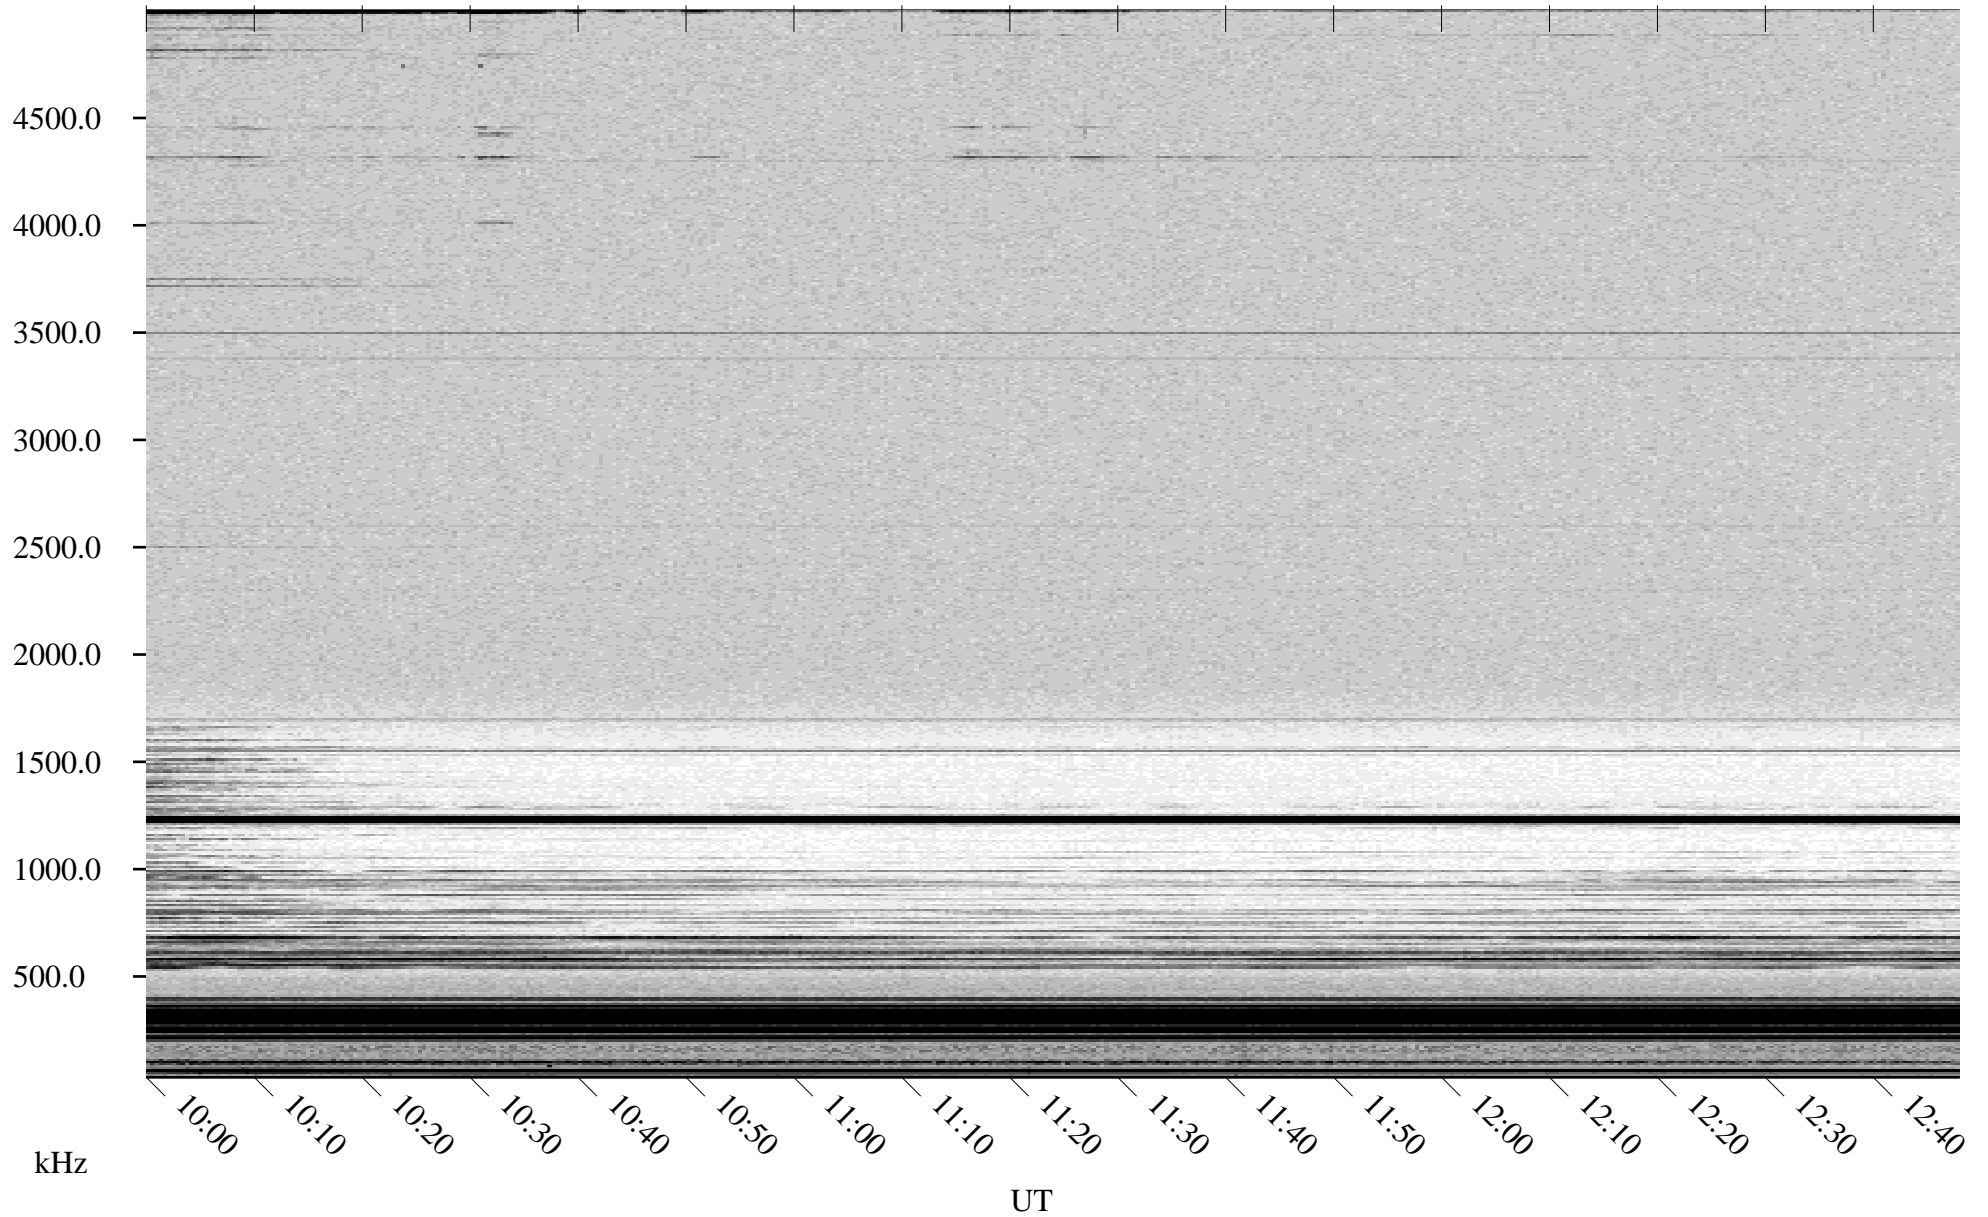

# 05/20/2002 Churchill, Manitoba

Linear Scale    Black = 161    White = 15

ch02139l.r00m max\_12

Page 4

# 05/20/2002 Churchill, Manitoba

Linear Scale    Black = 161    White = 15

ch02139l.r00m max\_12

Page 5

# 05/20/2002 Churchill, Manitoba

Linear Scale    Black = 161    White = 15

ch02139l.r00m max\_12

Page 6

# 05/20/2002 Churchill, Manitoba

Linear Scale    Black = 161    White = 15

ch02139l.r00m max\_12