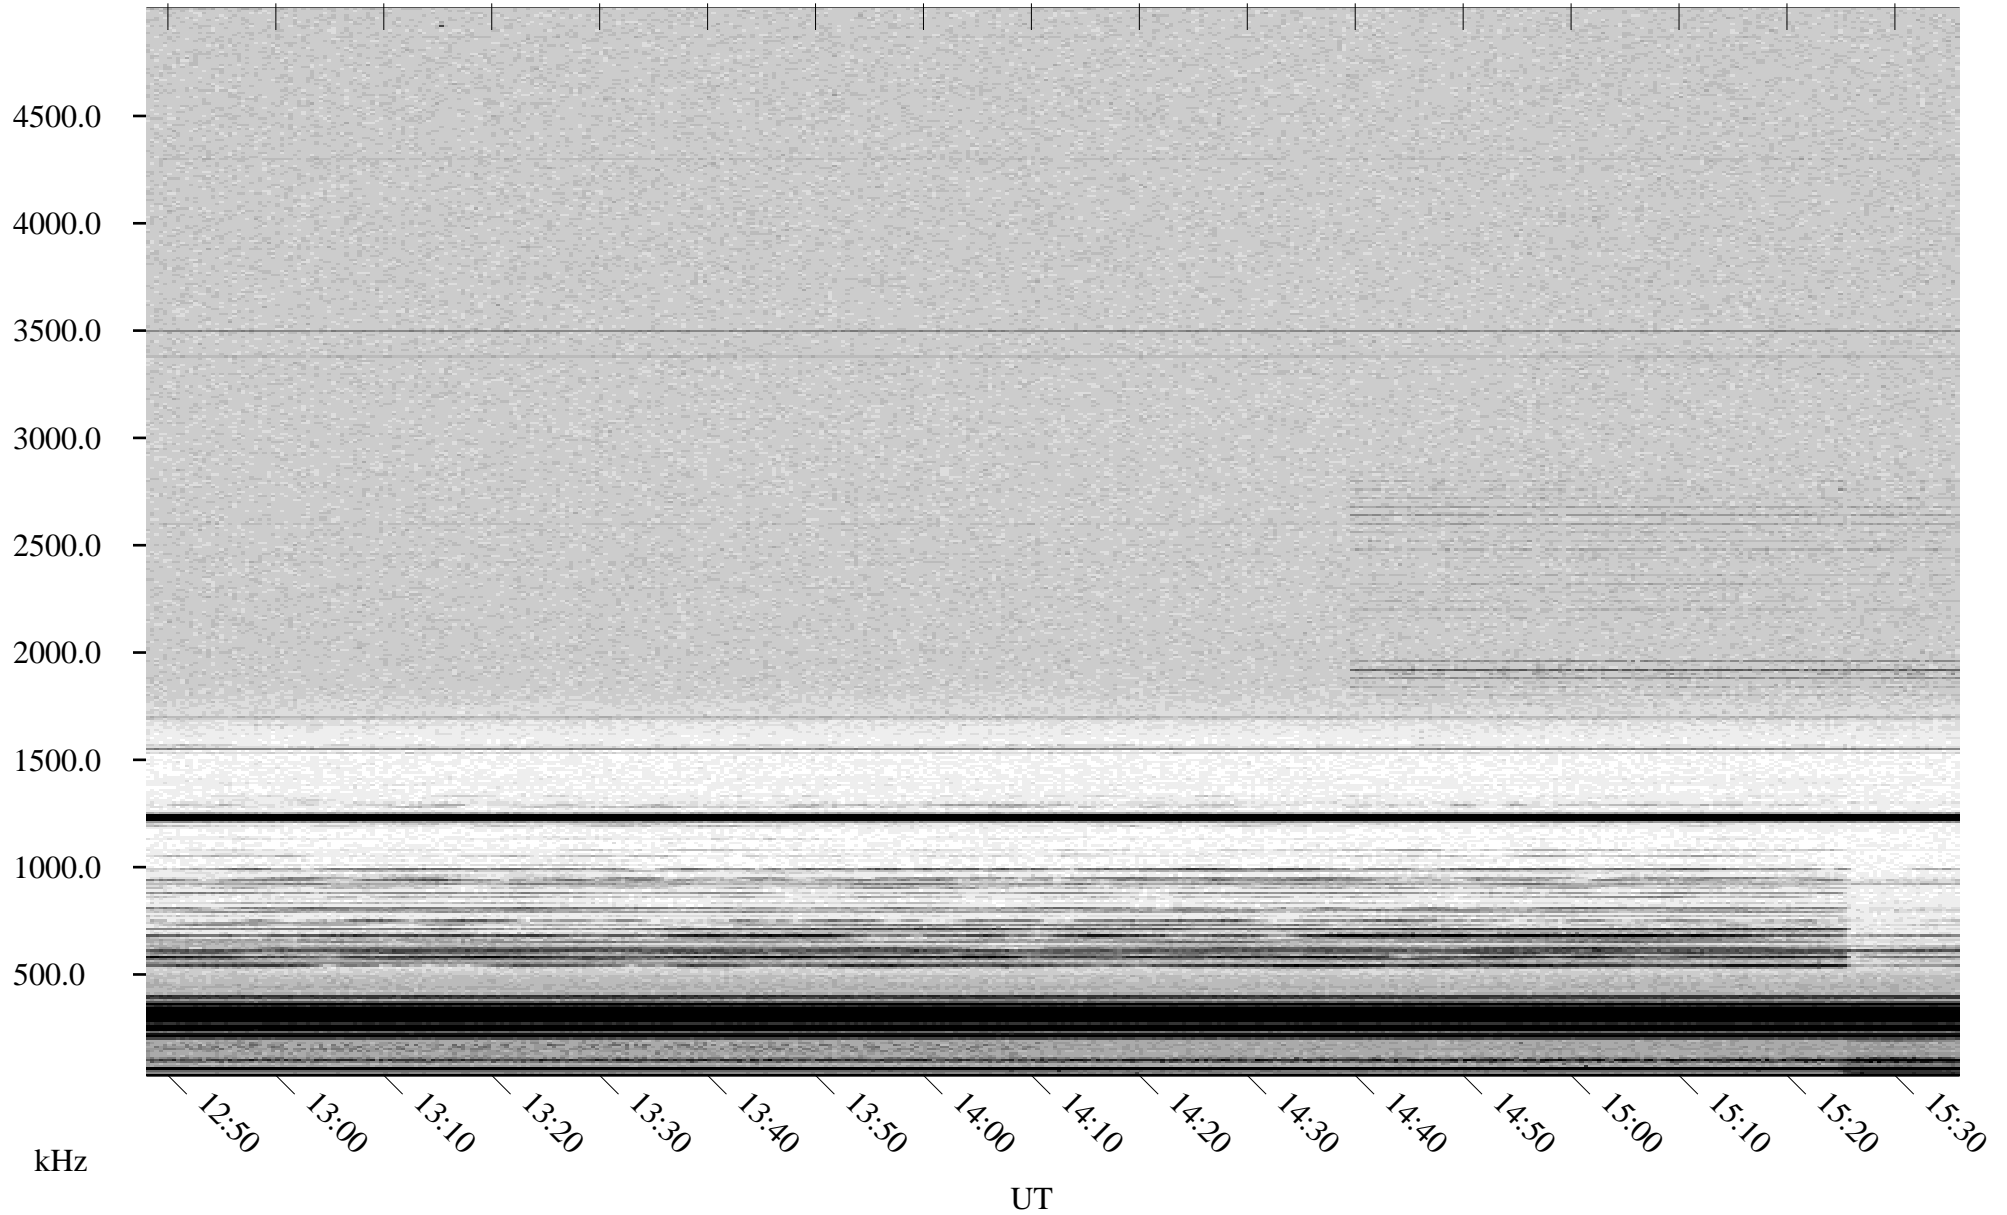

# 05/20/2002 Churchill, Manitoba

Linear Scale    Black = 161    White = 15

ch02139l.r00m max\_12

Page 5

# 05/20/2002 Churchill, Manitoba

Linear Scale    Black = 161    White = 15

ch02139l.r00m max\_12

Page 6

# 05/20/2002 Churchill, Manitoba

Linear Scale    Black = 161    White = 15

ch02139l.r00m max\_12

Page 7

# 05/20/2002 Churchill, Manitoba

Linear Scale    Black = 161    White = 15

ch02139l.r00m max\_12