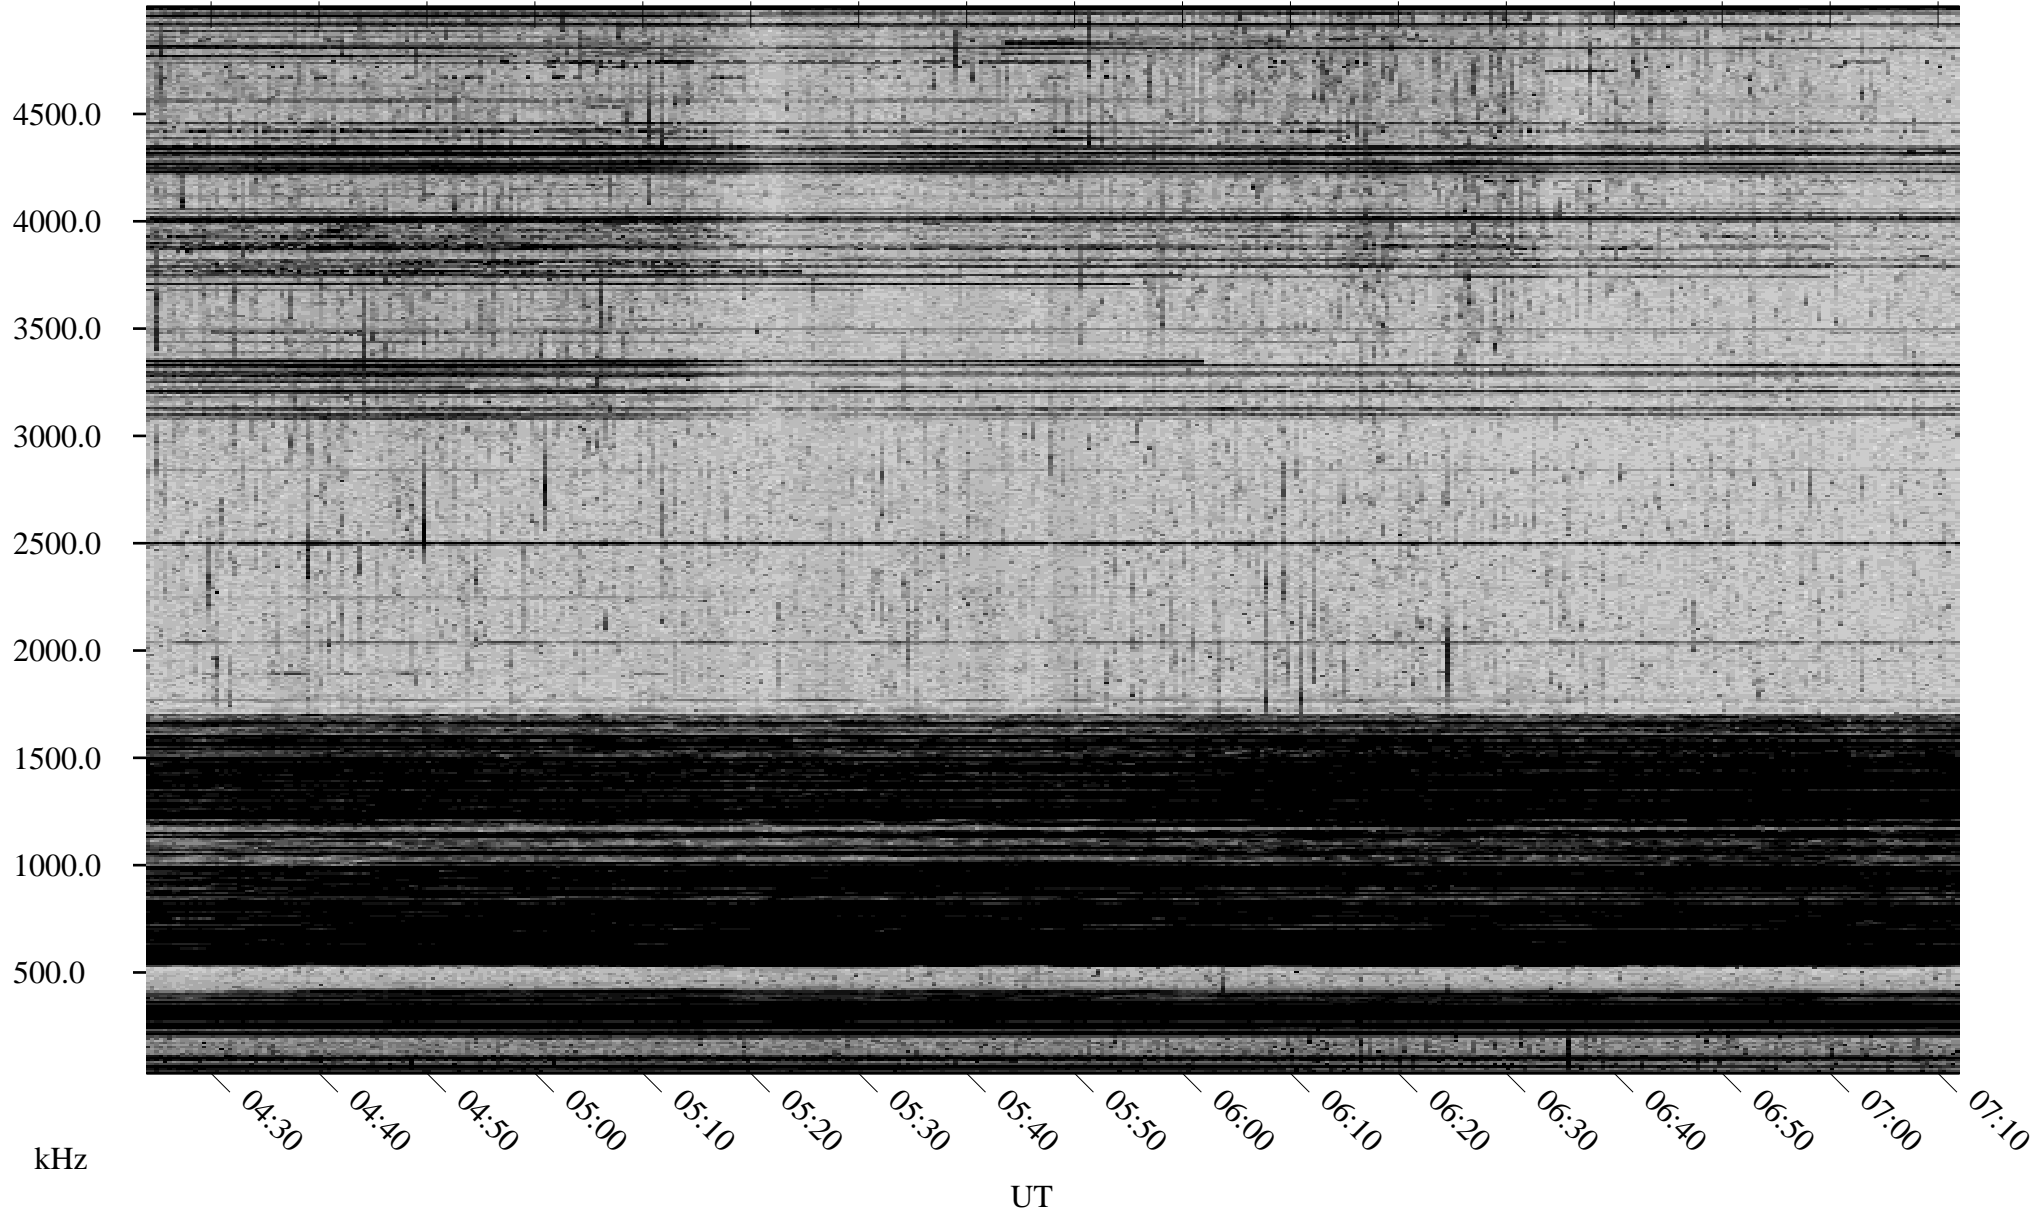

# 05/19/2002 Churchill, Manitoba

Linear Scale    Black = 161    White = 15

ch02139l.r00m max\_12

Page 1

# 05/19/2002 Churchill, Manitoba

Linear Scale    Black = 161    White = 15

ch02139l.r00m max\_12

Page 2

# 05/20/2002 Churchill, Manitoba

Linear Scale    Black = 161    White = 15

ch02139l.r00m max\_12

Page 3

# 05/20/2002 Churchill, Manitoba

Linear Scale    Black = 161    White = 15

ch02139l.r00m max\_12

Page 4