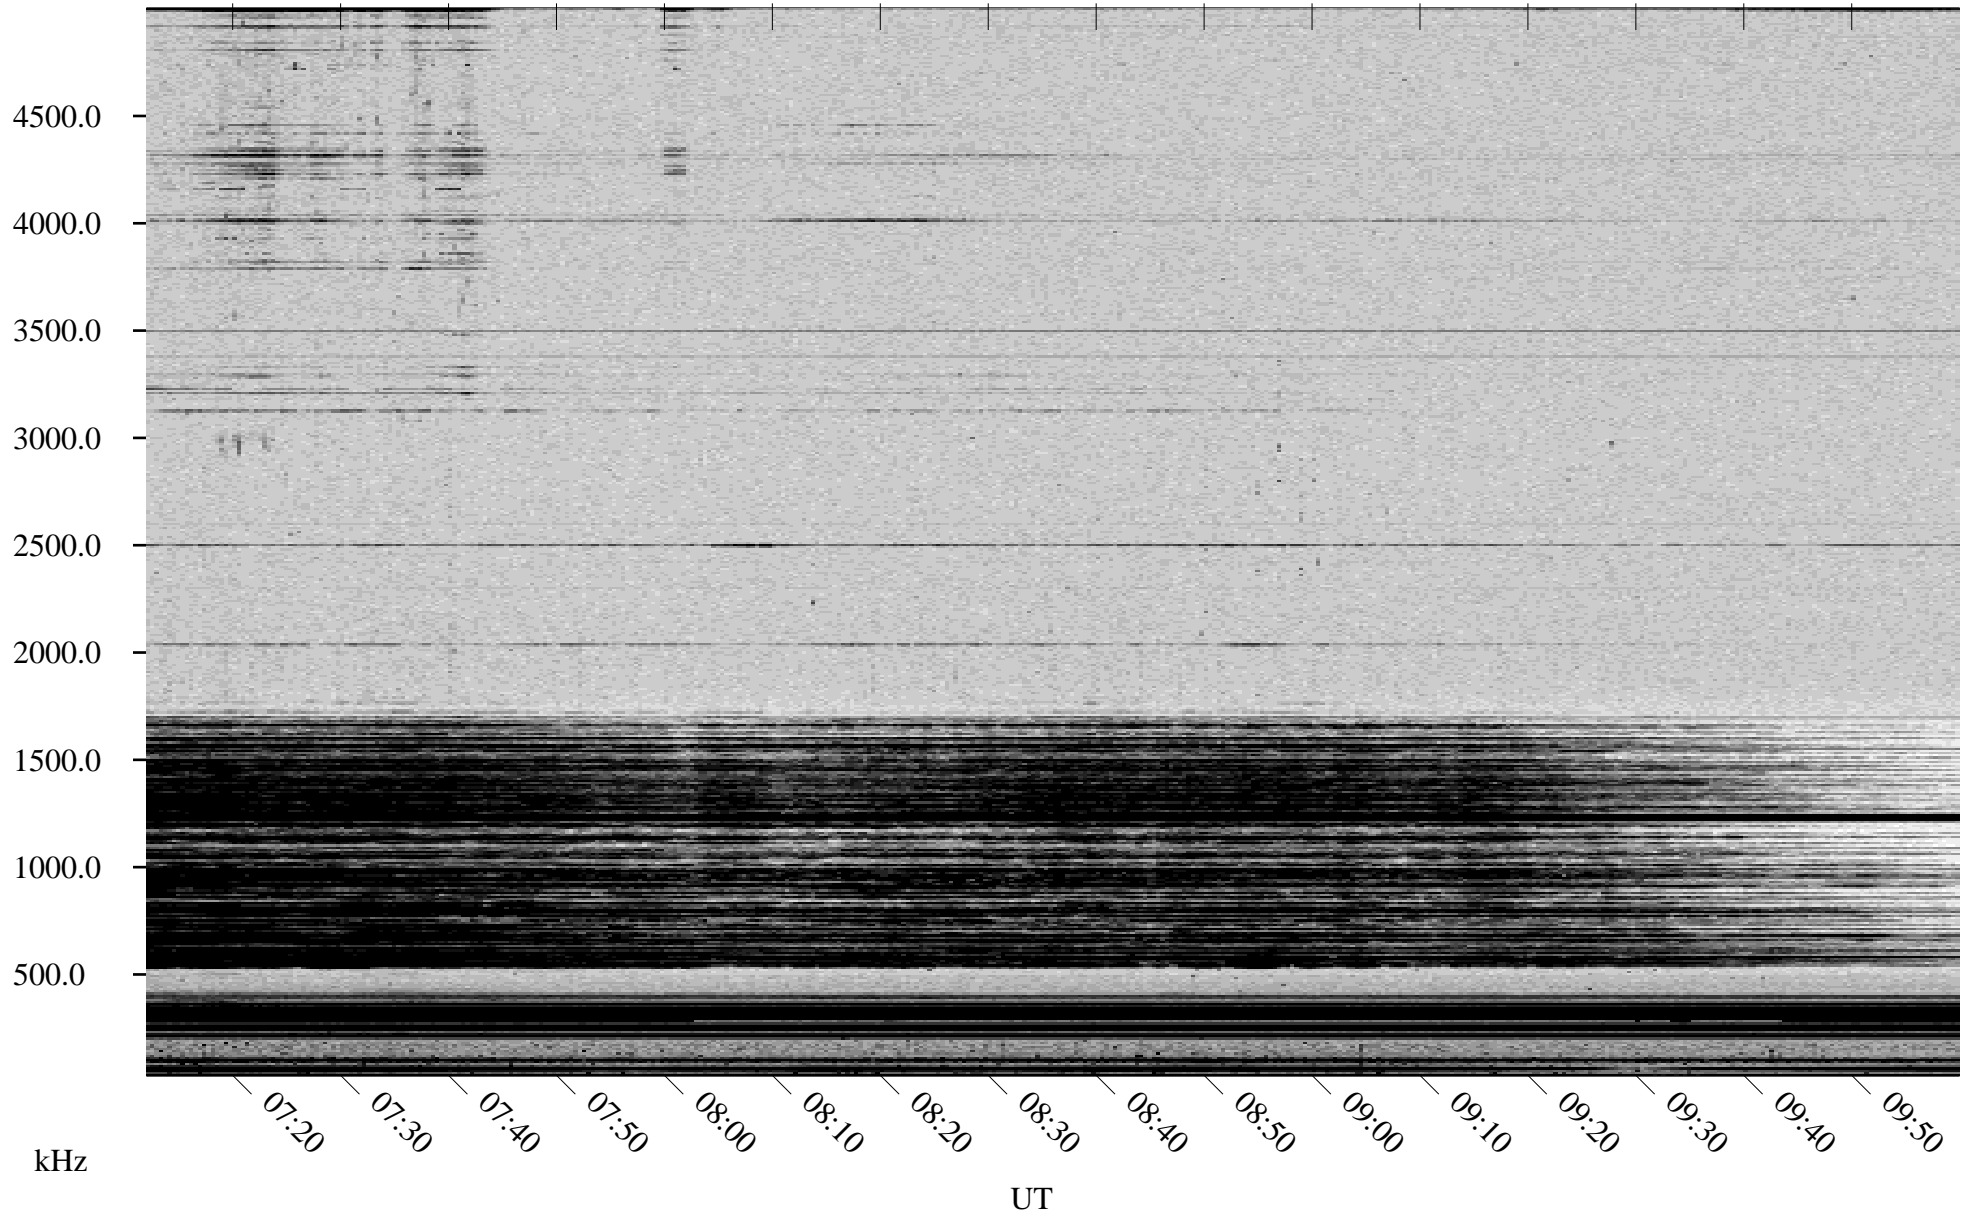

05/20/2002 Churchill, Manitoba

Linear Scale Black = 161 White = 15

ch02140l.r00m max_12

Page 1

05/20/2002 Churchill, Manitoba

Linear Scale Black = 161 White = 15

ch02140l.r00m max_12

Page 2

05/21/2002 Churchill, Manitoba

Linear Scale Black = 161 White = 15

ch02140l.r00m max_12

Page 3

05/21/2002 Churchill, Manitoba

Linear Scale Black = 161 White = 15

ch02140l.r00m max_12

Page 4

05/21/2002 Churchill, Manitoba

Linear Scale Black = 161 White = 15

ch02140l.r00m max_12

05/21/2002 Churchill, Manitoba

Linear Scale Black = 161 White = 15

ch02140l.r00m max_12

Page 6

05/21/2002 Churchill, Manitoba

Linear Scale Black = 161 White = 15

ch02140l.r00m max_12

Page 7

05/21/2002 Churchill, Manitoba

Linear Scale Black = 161 White = 15

ch02140l.r00m max_12