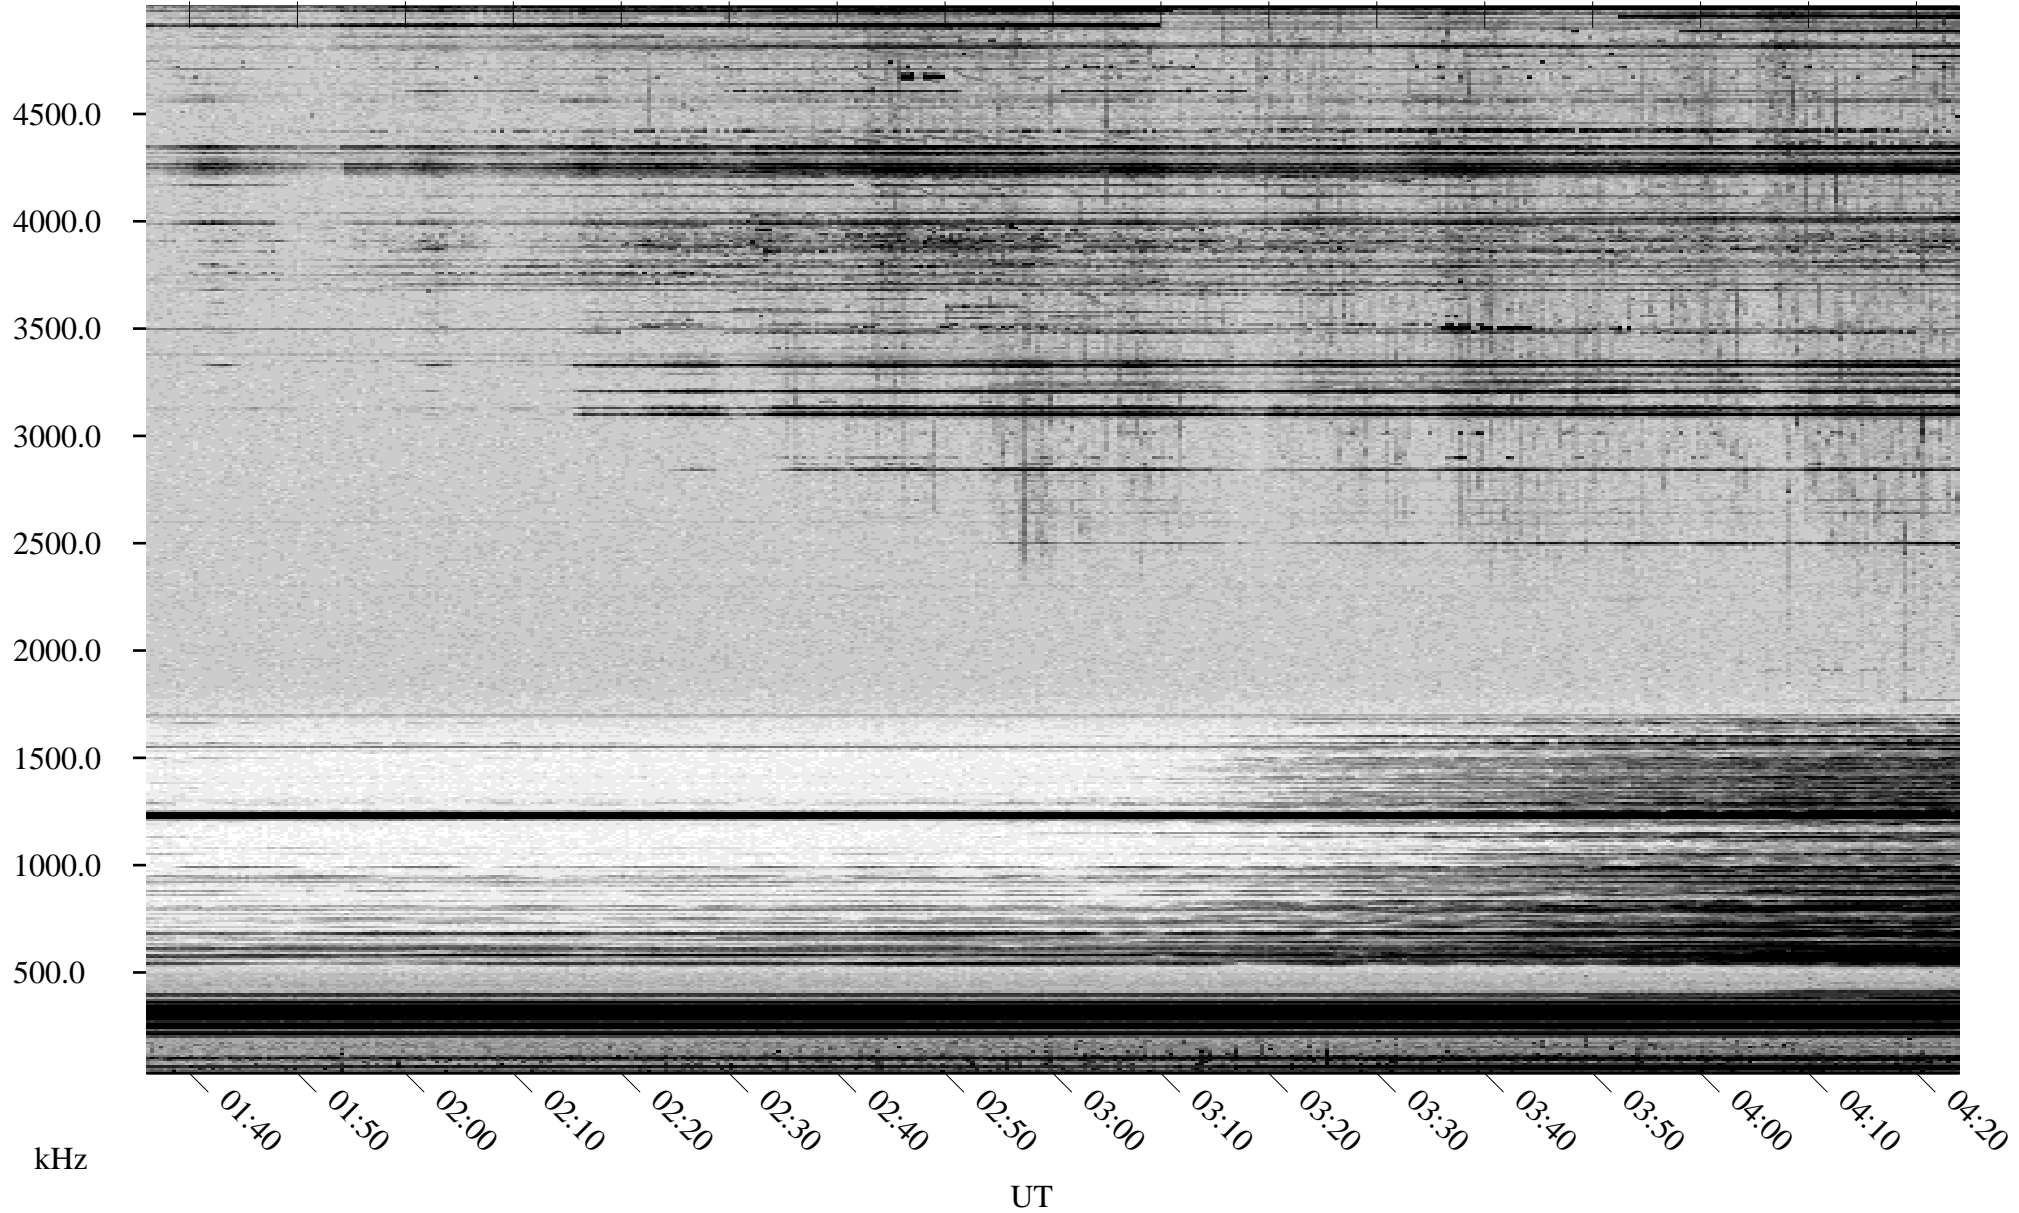

05/20/2002 Churchill, Manitoba

Linear Scale Black = 161 White = 15

ch02140l.r00m max_12

Page 1

05/20/2002 Churchill, Manitoba

Linear Scale Black = 161 White = 15

ch02140l.r00m max_12

Page 2

05/21/2002 Churchill, Manitoba

Linear Scale Black = 161 White = 15

ch02140l.r00m max_12

Page 3

05/21/2002 Churchill, Manitoba

Linear Scale Black = 161 White = 15

ch02140l.r00m max_12

Page 4

05/21/2002 Churchill, Manitoba

Linear Scale Black = 161 White = 15

ch02140l.r00m max_12

05/21/2002 Churchill, Manitoba

Linear Scale Black = 161 White = 15

ch02140l.r00m max_12

Page 6

05/21/2002 Churchill, Manitoba

Linear Scale Black = 161 White = 15

ch02140l.r00m max_12

Page 7

05/21/2002 Churchill, Manitoba

Linear Scale Black = 161 White = 15

ch02140l.r00m max_12