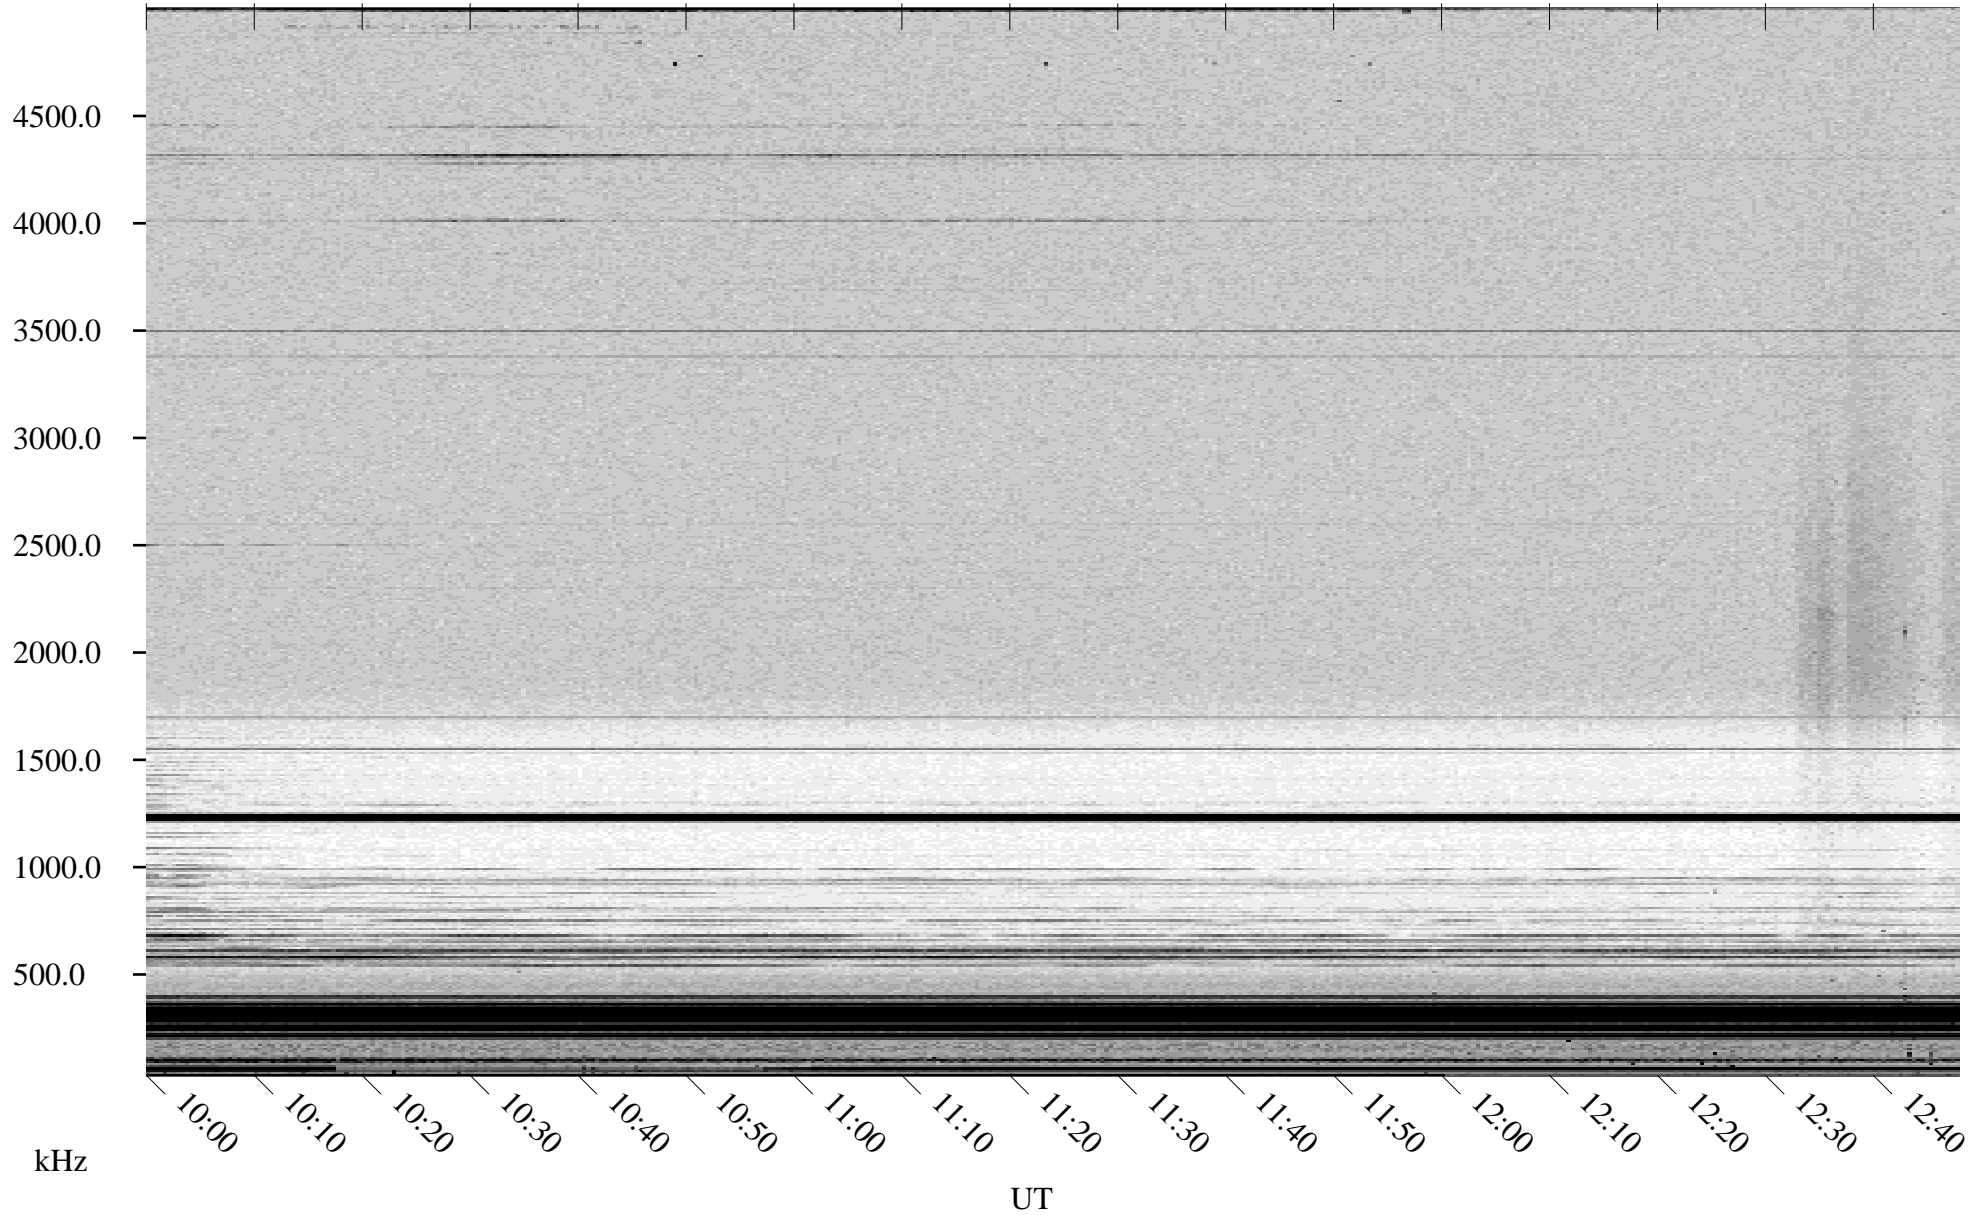

05/20/2002 Churchill, Manitoba

Linear Scale Black = 161 White = 15

ch02140l.r00m max_12

Page 1

05/20/2002 Churchill, Manitoba

Linear Scale Black = 161 White = 15

ch02140l.r00m max_12

Page 2

05/21/2002 Churchill, Manitoba

Linear Scale Black = 161 White = 15

ch02140l.r00m max_12

Page 3

05/21/2002 Churchill, Manitoba

Linear Scale Black = 161 White = 15

ch02140l.r00m max_12

Page 4

05/21/2002 Churchill, Manitoba

Linear Scale Black = 161 White = 15

ch02140l.r00m max_12

05/21/2002 Churchill, Manitoba

Linear Scale Black = 161 White = 15

ch02140l.r00m max_12

Page 6

05/21/2002 Churchill, Manitoba

Linear Scale Black = 161 White = 15

ch02140l.r00m max_12

Page 7

05/21/2002 Churchill, Manitoba

Linear Scale Black = 161 White = 15

ch02140l.r00m max_12