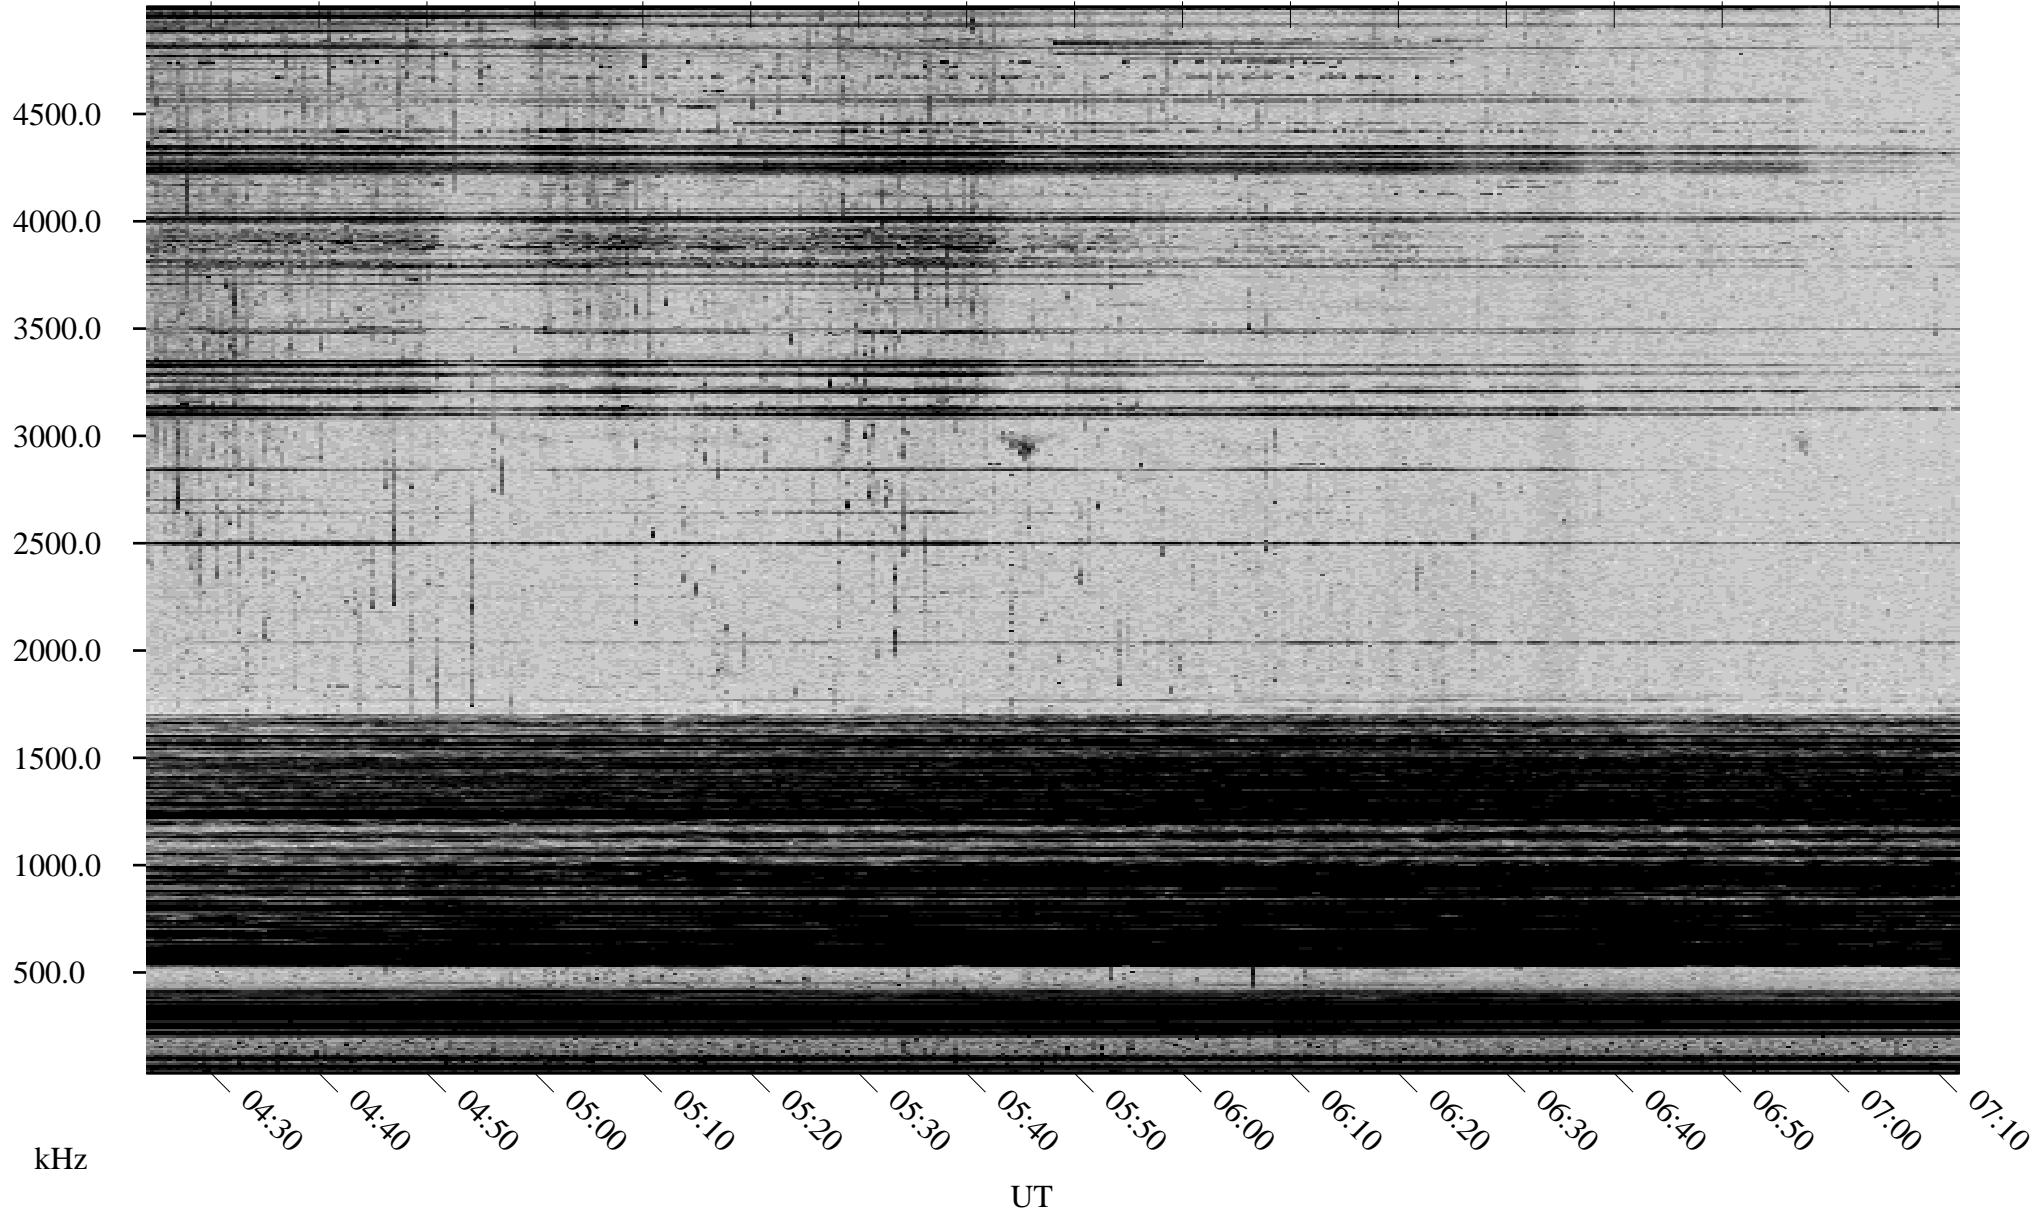

05/20/2002 Churchill, Manitoba

Linear Scale Black = 161 White = 15

ch02140l.r00m max_12

Page 1

05/20/2002 Churchill, Manitoba

Linear Scale Black = 161 White = 15

ch02140l.r00m max_12

Page 2

05/21/2002 Churchill, Manitoba

Linear Scale Black = 161 White = 15

ch02140l.r00m max_12

Page 3

05/21/2002 Churchill, Manitoba

Linear Scale Black = 161 White = 15

ch02140l.r00m max_12

Page 4

05/21/2002 Churchill, Manitoba

Linear Scale Black = 161 White = 15

ch02140l.r00m max_12

05/21/2002 Churchill, Manitoba

Linear Scale Black = 161 White = 15

ch02140l.r00m max_12

Page 6

05/21/2002 Churchill, Manitoba

Linear Scale Black = 161 White = 15

ch02140l.r00m max_12

Page 7

05/21/2002 Churchill, Manitoba

Linear Scale Black = 161 White = 15

ch02140l.r00m max_12