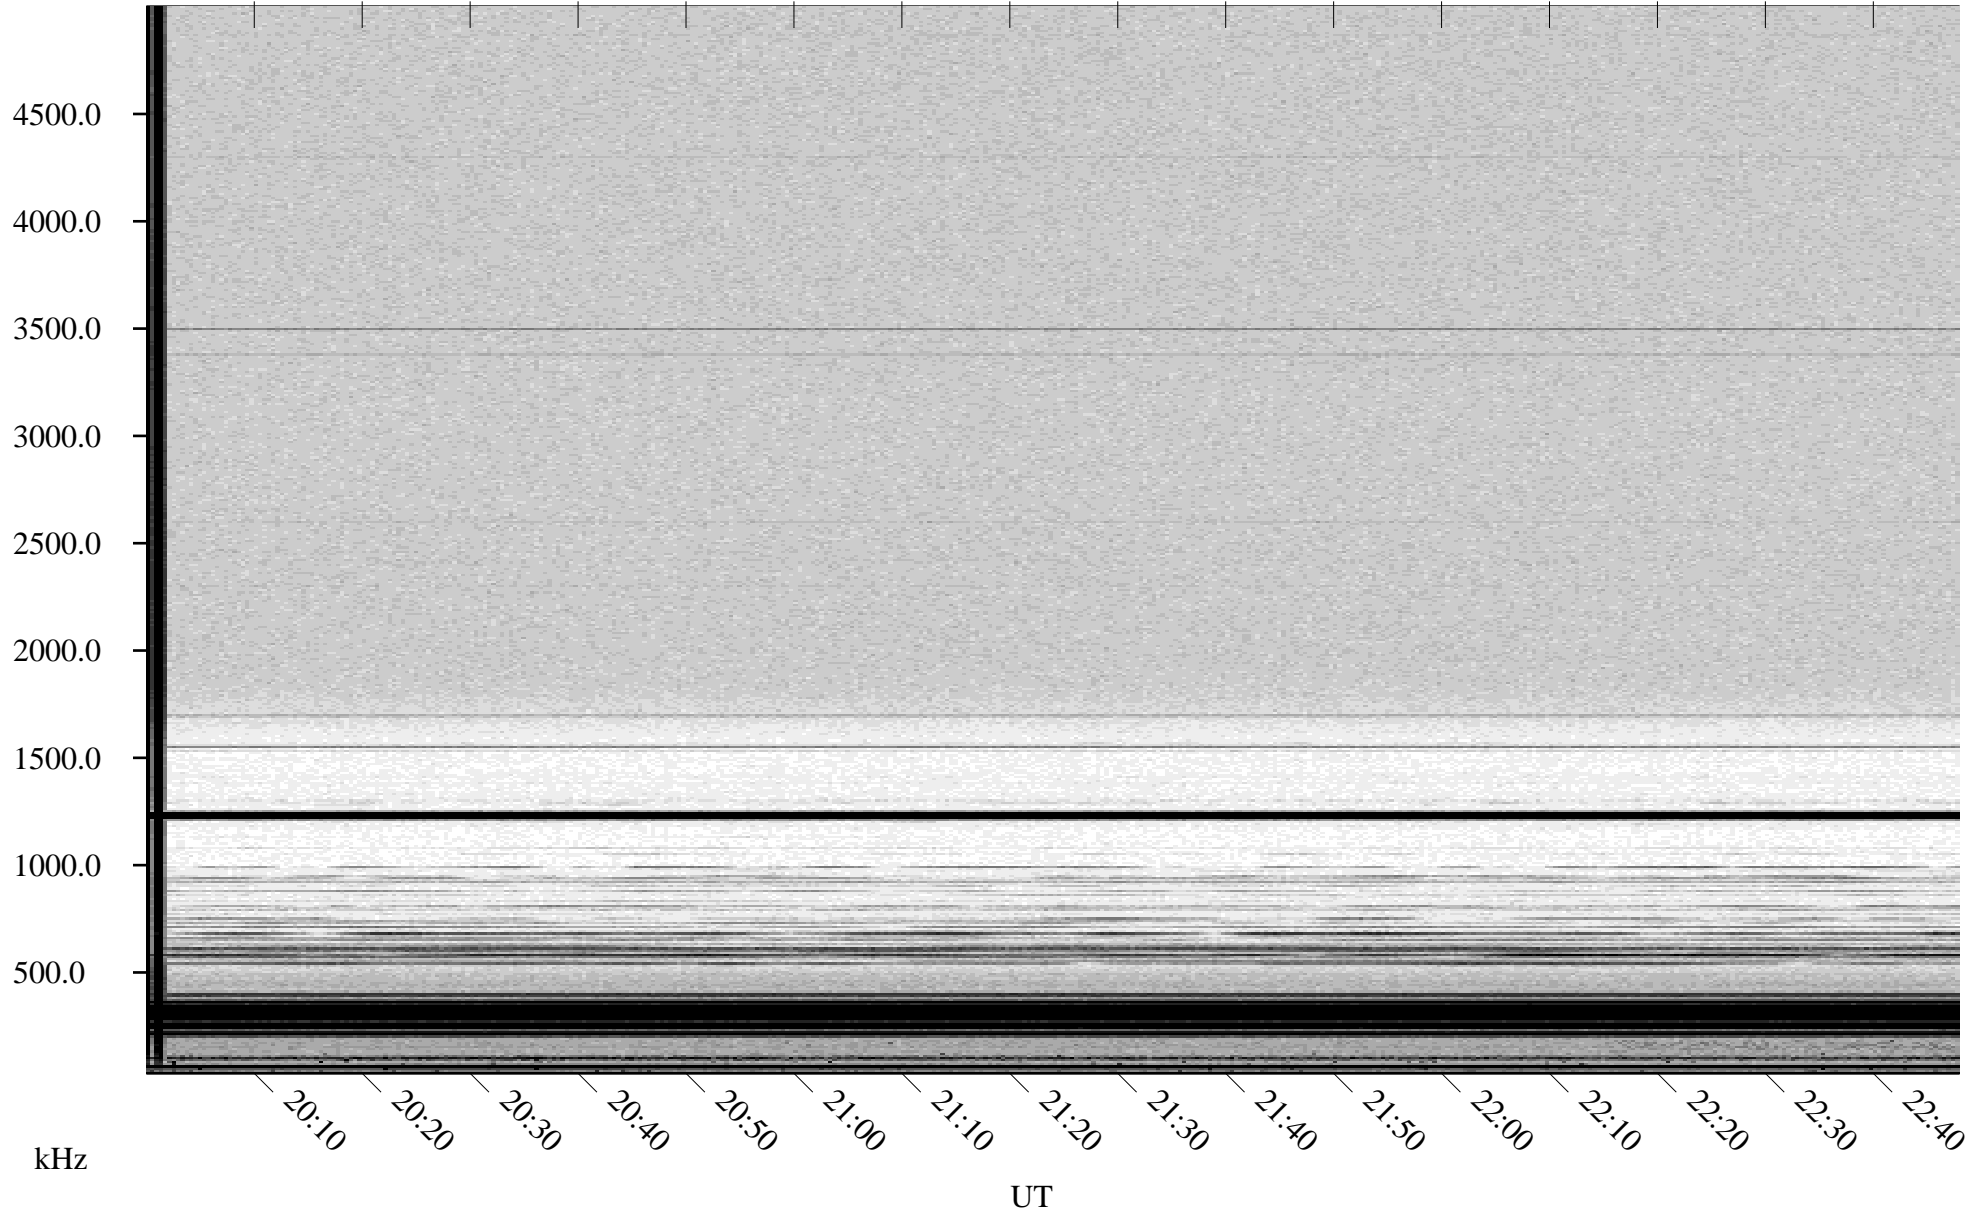

05/20/2002 Churchill, Manitoba

Linear Scale Black = 161 White = 15

ch02140l.r00m max_12

Page 1

05/20/2002 Churchill, Manitoba

Linear Scale Black = 161 White = 15

ch02140l.r00m max_12

Page 2

05/21/2002 Churchill, Manitoba

Linear Scale Black = 161 White = 15

ch02140l.r00m max_12

Page 3

05/21/2002 Churchill, Manitoba

Linear Scale Black = 161 White = 15

ch02140l.r00m max_12

Page 4

05/21/2002 Churchill, Manitoba

Linear Scale Black = 161 White = 15

ch02140l.r00m max_12

05/21/2002 Churchill, Manitoba

Linear Scale Black = 161 White = 15

ch02140l.r00m max_12

Page 6

05/21/2002 Churchill, Manitoba

Linear Scale Black = 161 White = 15

ch02140l.r00m max_12

Page 7

05/21/2002 Churchill, Manitoba

Linear Scale Black = 161 White = 15

ch02140l.r00m max_12