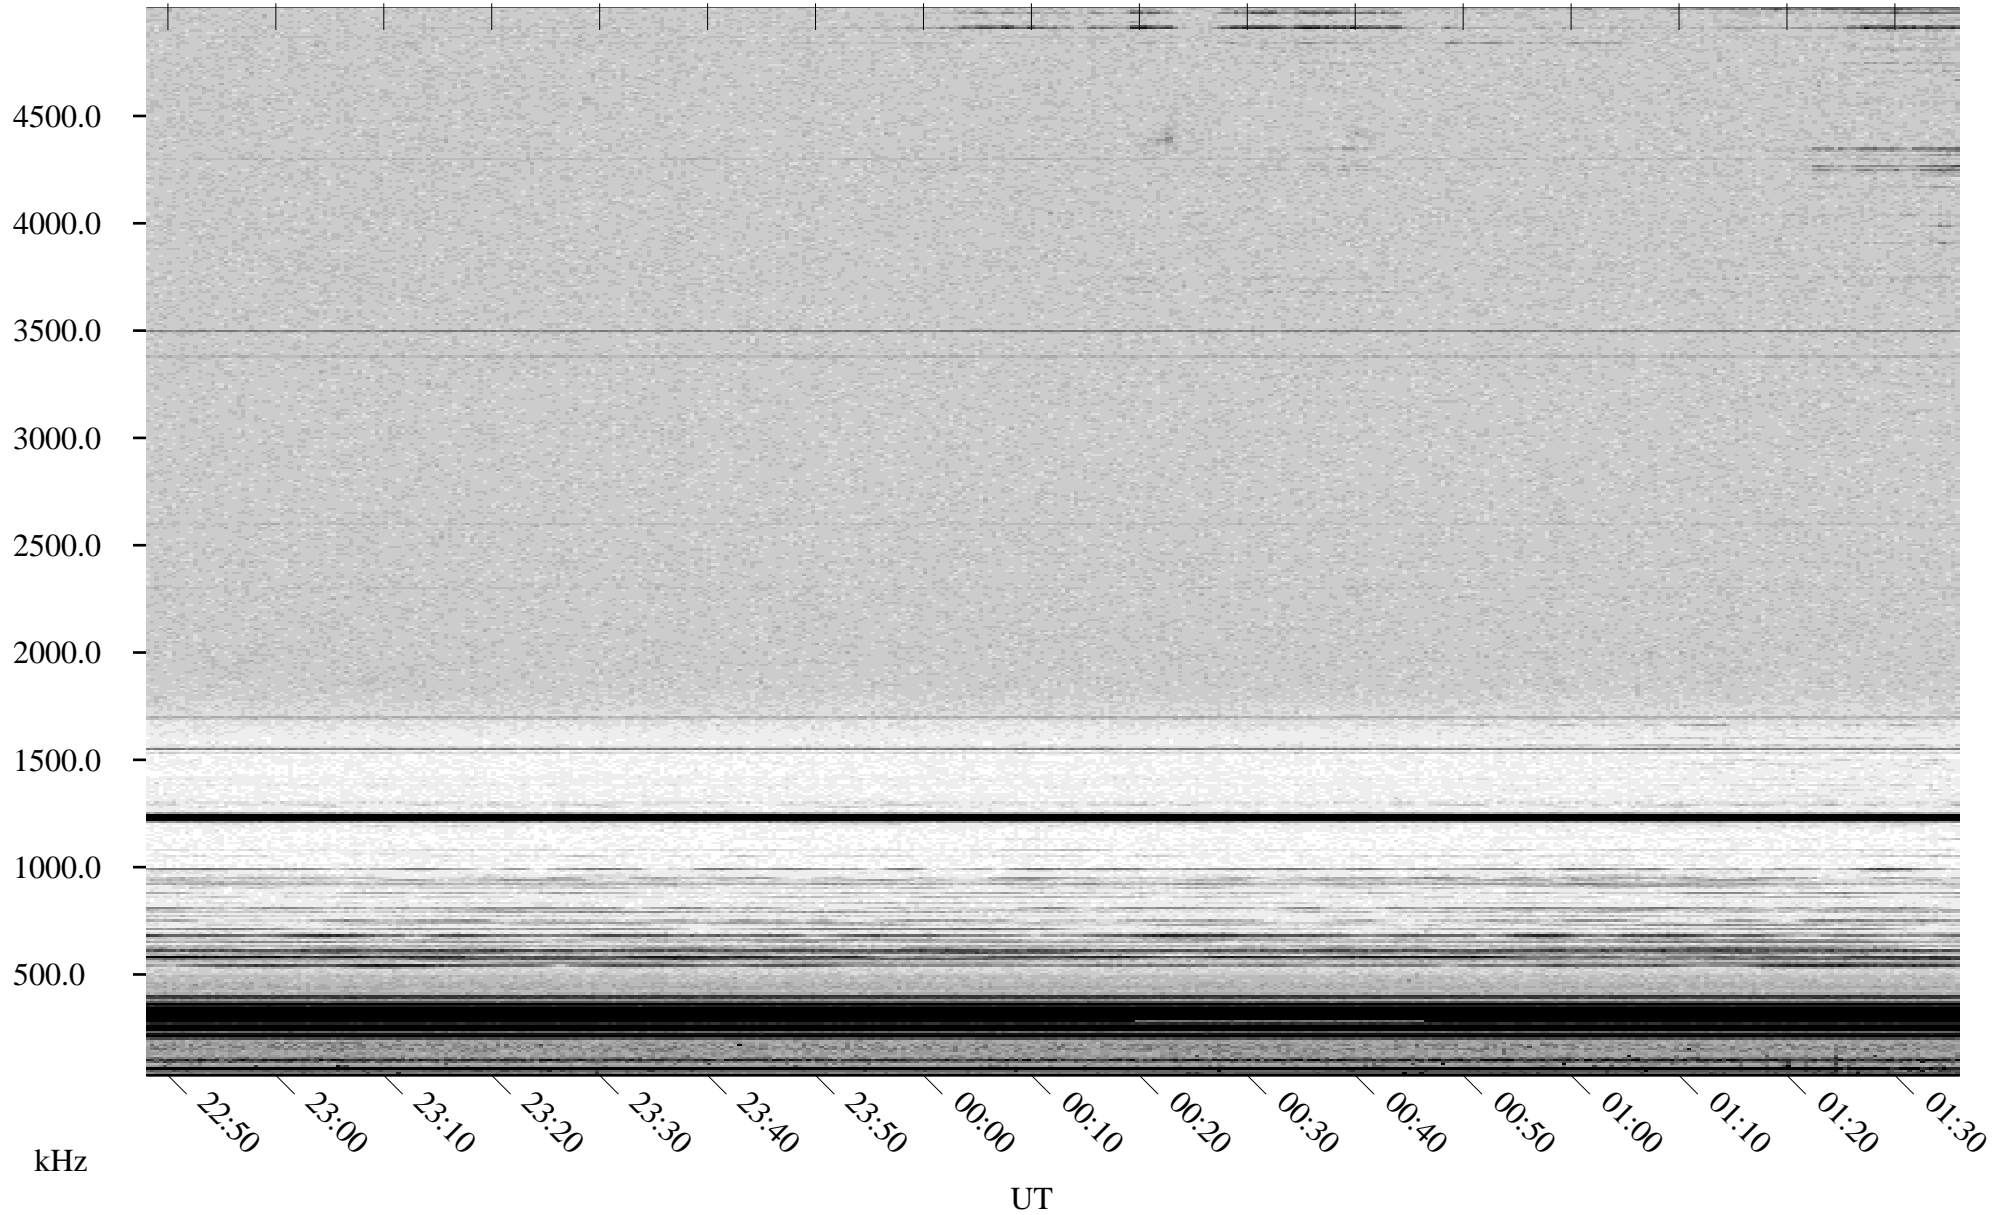

05/20/2002 Churchill, Manitoba

Linear Scale Black = 161 White = 15

ch02140l.r00m max_12

Page 1

05/20/2002 Churchill, Manitoba

Linear Scale Black = 161 White = 15

ch02140l.r00m max_12

Page 2

05/21/2002 Churchill, Manitoba

Linear Scale Black = 161 White = 15

ch02140l.r00m max_12

Page 3

05/21/2002 Churchill, Manitoba

Linear Scale Black = 161 White = 15

ch02140l.r00m max_12

Page 4

05/21/2002 Churchill, Manitoba

Linear Scale Black = 161 White = 15

ch02140l.r00m max_12

05/21/2002 Churchill, Manitoba

Linear Scale Black = 161 White = 15

ch02140l.r00m max_12

Page 6

05/21/2002 Churchill, Manitoba

Linear Scale Black = 161 White = 15

ch02140l.r00m max_12

Page 7

05/21/2002 Churchill, Manitoba

Linear Scale Black = 161 White = 15

ch02140l.r00m max_12