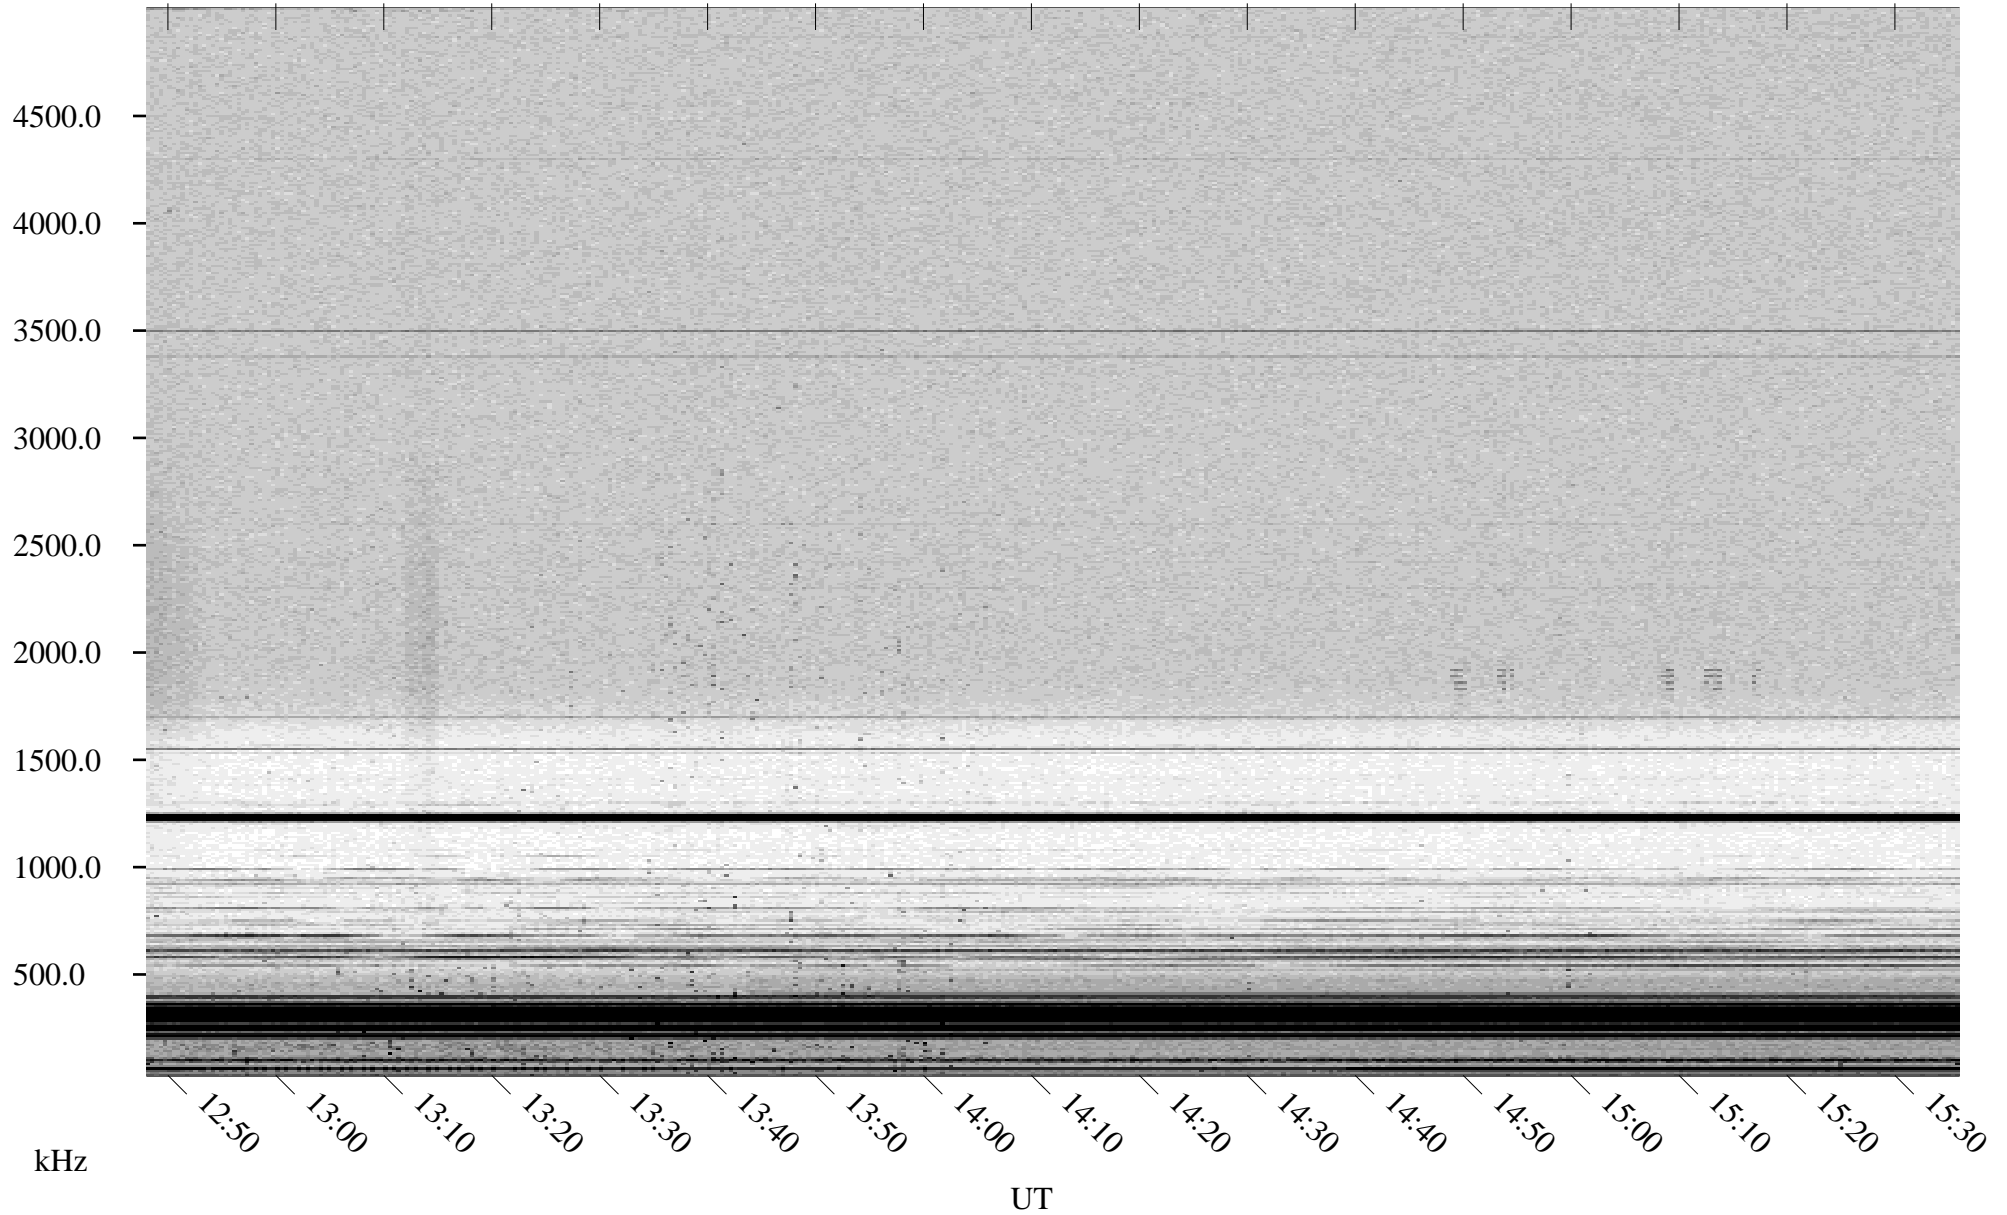

05/20/2002 Churchill, Manitoba

Linear Scale Black = 161 White = 15

ch02140l.r00m max_12

Page 1

05/20/2002 Churchill, Manitoba

Linear Scale Black = 161 White = 15

ch02140l.r00m max_12

Page 2

05/21/2002 Churchill, Manitoba

Linear Scale Black = 161 White = 15

ch02140l.r00m max_12

Page 3

05/21/2002 Churchill, Manitoba

Linear Scale Black = 161 White = 15

ch02140l.r00m max_12

Page 4

05/21/2002 Churchill, Manitoba

Linear Scale Black = 161 White = 15

ch02140l.r00m max_12

05/21/2002 Churchill, Manitoba

Linear Scale Black = 161 White = 15

ch02140l.r00m max_12

Page 6

05/21/2002 Churchill, Manitoba

Linear Scale Black = 161 White = 15

ch02140l.r00m max_12

Page 7

05/21/2002 Churchill, Manitoba

Linear Scale Black = 161 White = 15

ch02140l.r00m max_12