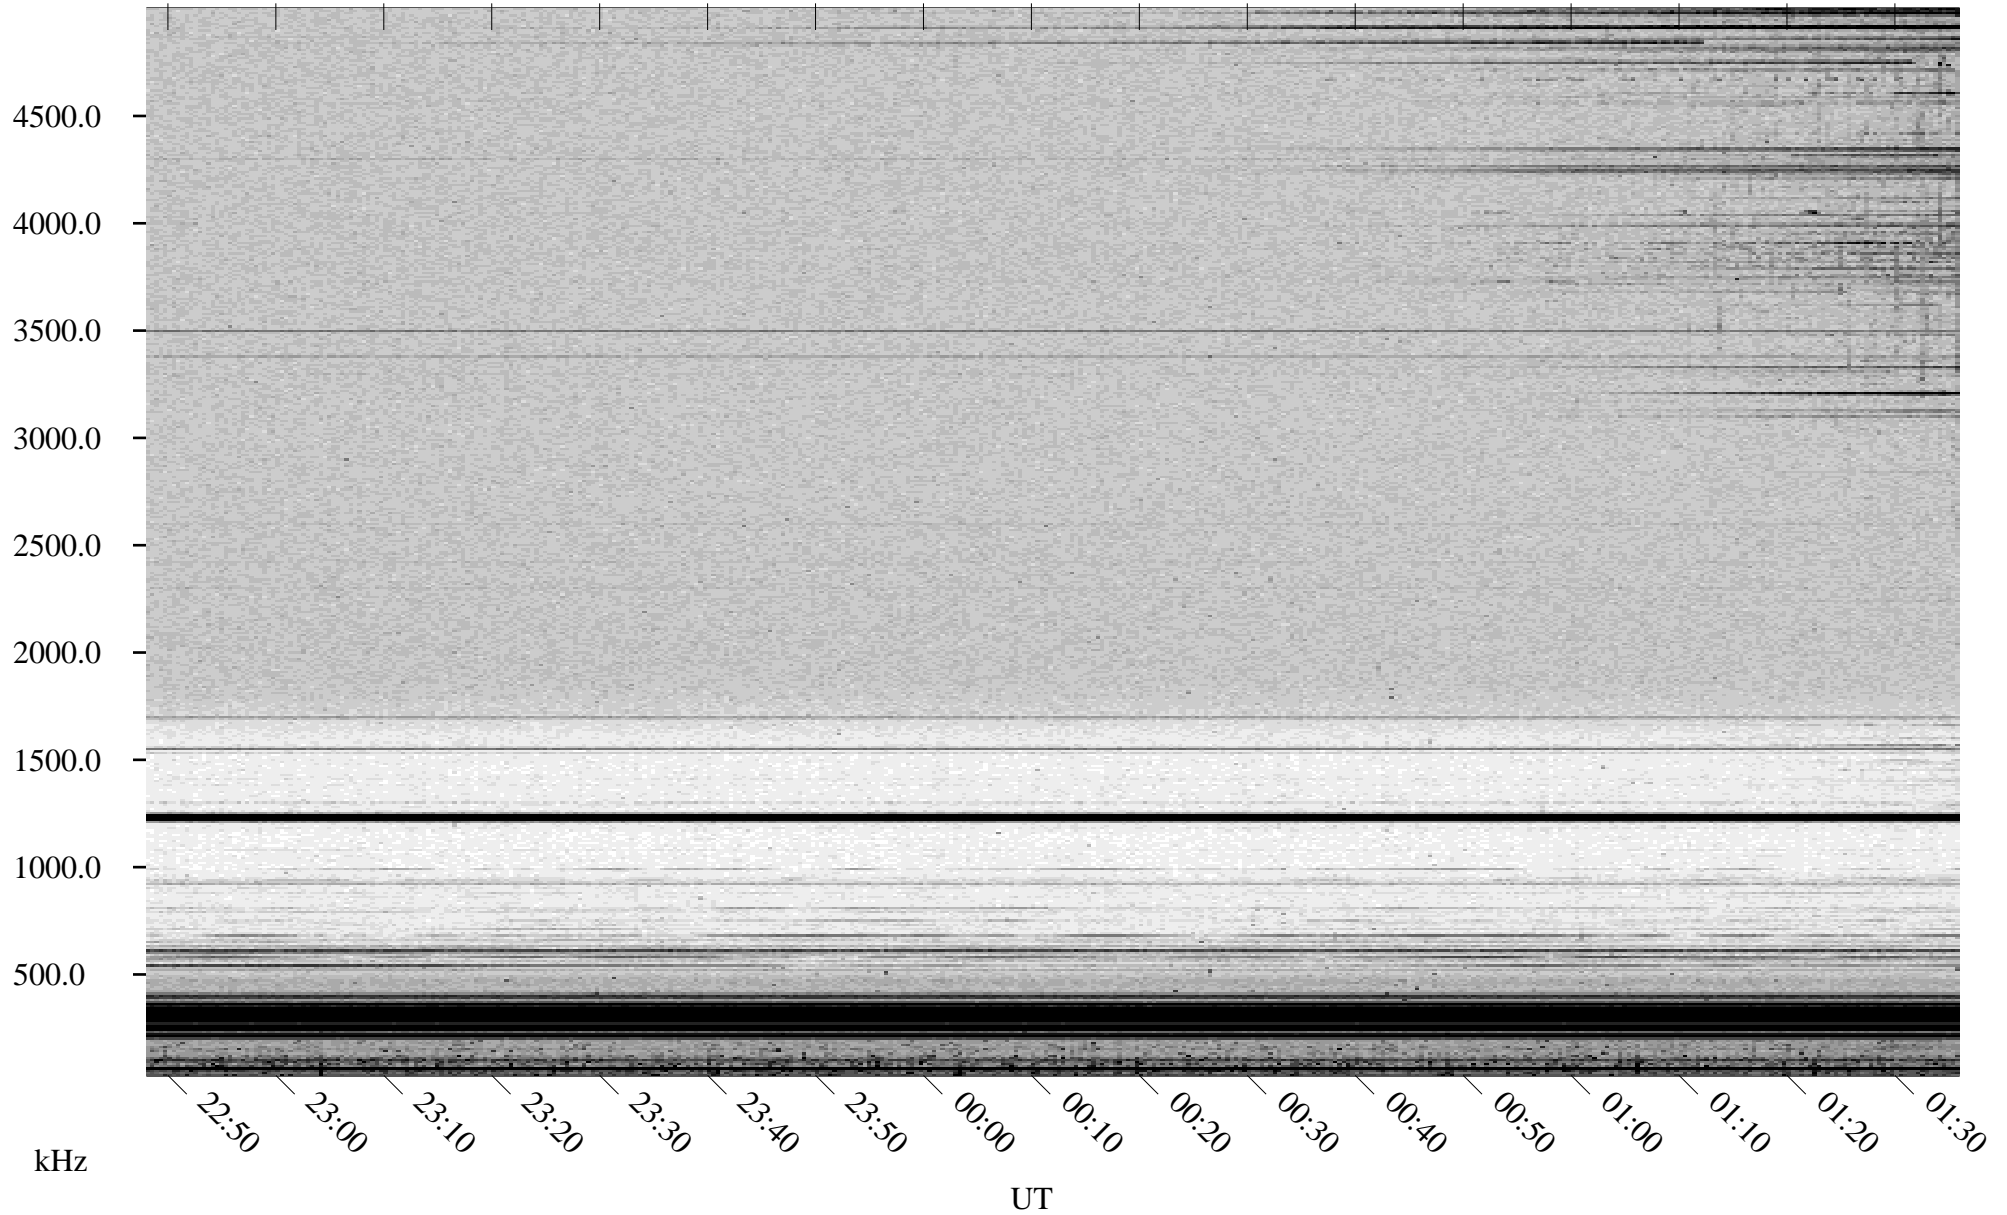

05/21/2002 Churchill, Manitoba

Linear Scale Black = 161 White = 15

ch021411.r00m max_12

Page 1

05/21/2002 Churchill, Manitoba

Linear Scale Black = 161 White = 15

ch021411.r00m max_12

Page 2

05/22/2002 Churchill, Manitoba

Linear Scale Black = 161 White = 15

ch021411.r00m max_12

Page 3

05/22/2002 Churchill, Manitoba

Linear Scale Black = 161 White = 15

ch021411.r00m max_12

Page 4

05/22/2002 Churchill, Manitoba

Linear Scale Black = 161 White = 15

ch021411.r00m max_12

Page 5

05/22/2002 Churchill, Manitoba

Linear Scale Black = 161 White = 15

ch021411.r00m max_12

Page 6

05/22/2002 Churchill, Manitoba

Linear Scale Black = 161 White = 15

ch021411.r00m max_12

Page 7

05/22/2002 Churchill, Manitoba

Linear Scale Black = 161 White = 15

ch021411.r00m max_12