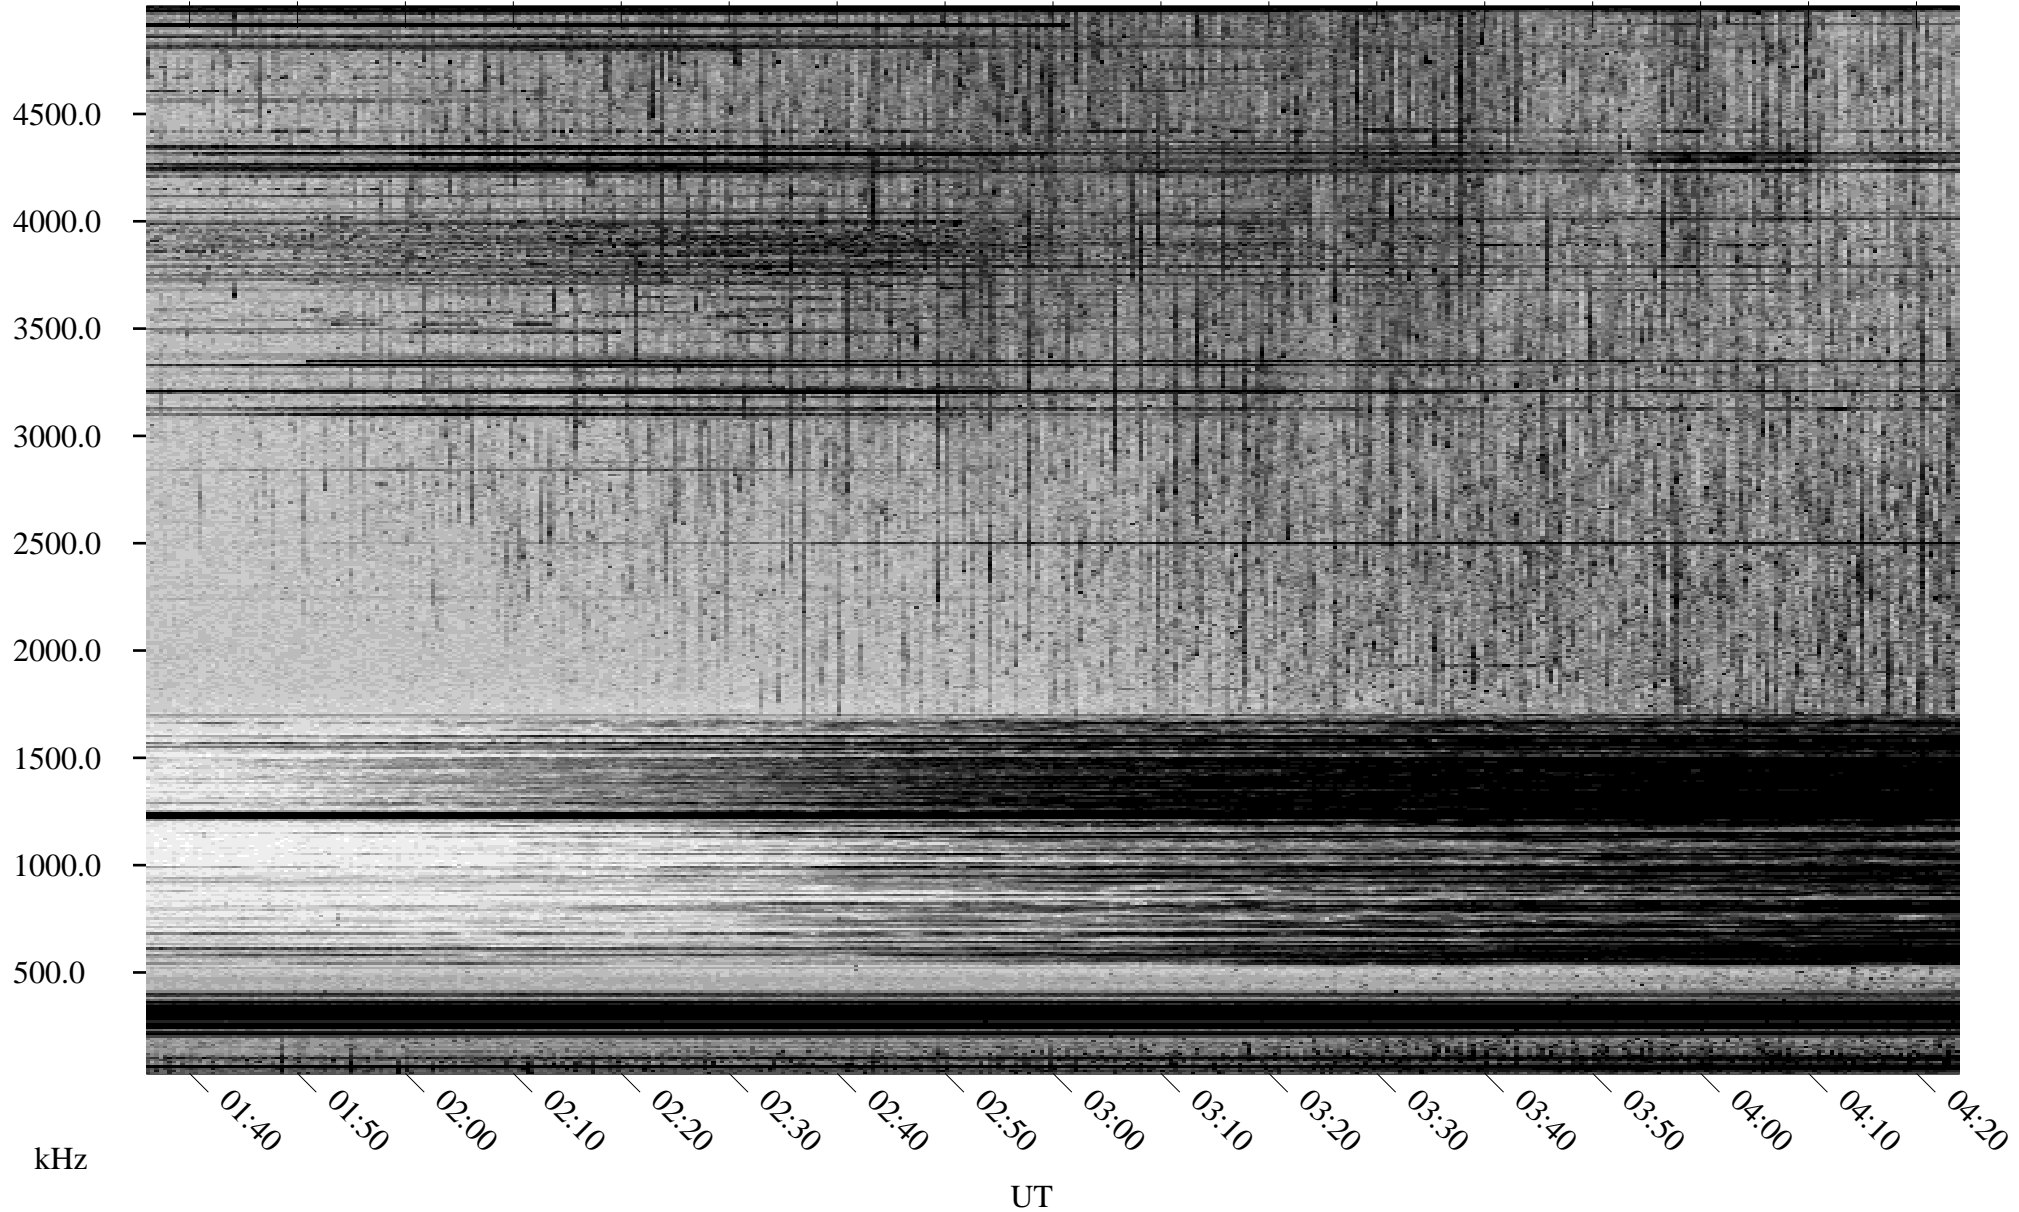

05/21/2002 Churchill, Manitoba

Linear Scale Black = 161 White = 15

ch021411.r00m max_12

Page 1

05/21/2002 Churchill, Manitoba

Linear Scale Black = 161 White = 15

ch021411.r00m max_12

Page 2

05/22/2002 Churchill, Manitoba

Linear Scale Black = 161 White = 15

ch021411.r00m max_12

Page 3

05/22/2002 Churchill, Manitoba

Linear Scale Black = 161 White = 15

ch021411.r00m max_12

Page 4

05/22/2002 Churchill, Manitoba

Linear Scale Black = 161 White = 15

ch021411.r00m max_12

Page 5

05/22/2002 Churchill, Manitoba

Linear Scale Black = 161 White = 15

ch021411.r00m max_12

Page 6

05/22/2002 Churchill, Manitoba

Linear Scale Black = 161 White = 15

ch021411.r00m max_12

Page 7

05/22/2002 Churchill, Manitoba

Linear Scale Black = 161 White = 15

ch021411.r00m max_12