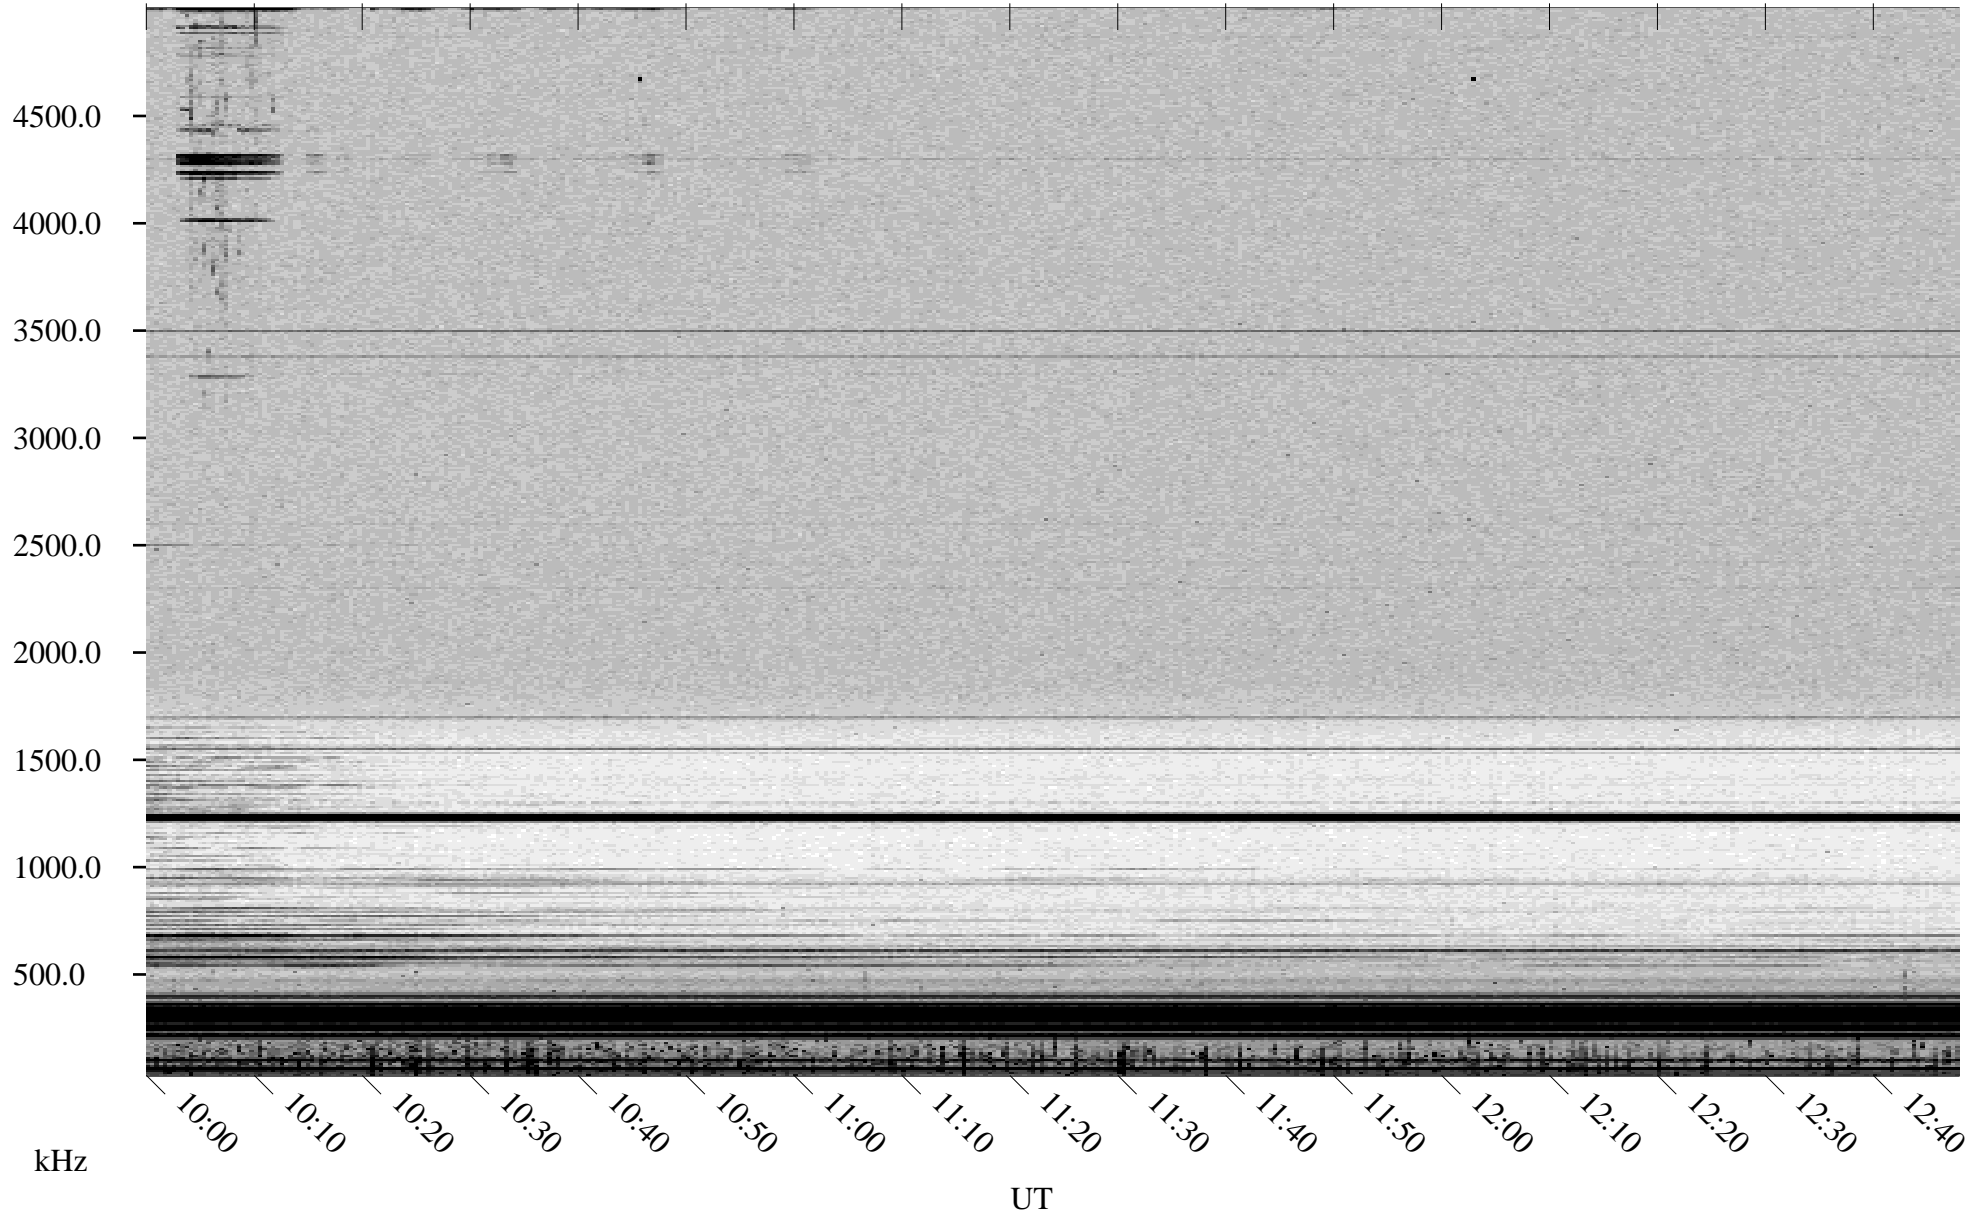

05/21/2002 Churchill, Manitoba

Linear Scale Black = 161 White = 15

ch021411.r00m max_12

Page 1

05/21/2002 Churchill, Manitoba

Linear Scale Black = 161 White = 15

ch021411.r00m max_12

Page 2

05/22/2002 Churchill, Manitoba

Linear Scale Black = 161 White = 15

ch021411.r00m max_12

Page 3

05/22/2002 Churchill, Manitoba

Linear Scale Black = 161 White = 15

ch021411.r00m max_12

Page 4

05/22/2002 Churchill, Manitoba

Linear Scale Black = 161 White = 15

ch021411.r00m max_12

Page 5

05/22/2002 Churchill, Manitoba

Linear Scale Black = 161 White = 15

ch021411.r00m max_12

Page 6

05/22/2002 Churchill, Manitoba

Linear Scale Black = 161 White = 15

ch021411.r00m max_12

Page 7

05/22/2002 Churchill, Manitoba

Linear Scale Black = 161 White = 15

ch021411.r00m max_12