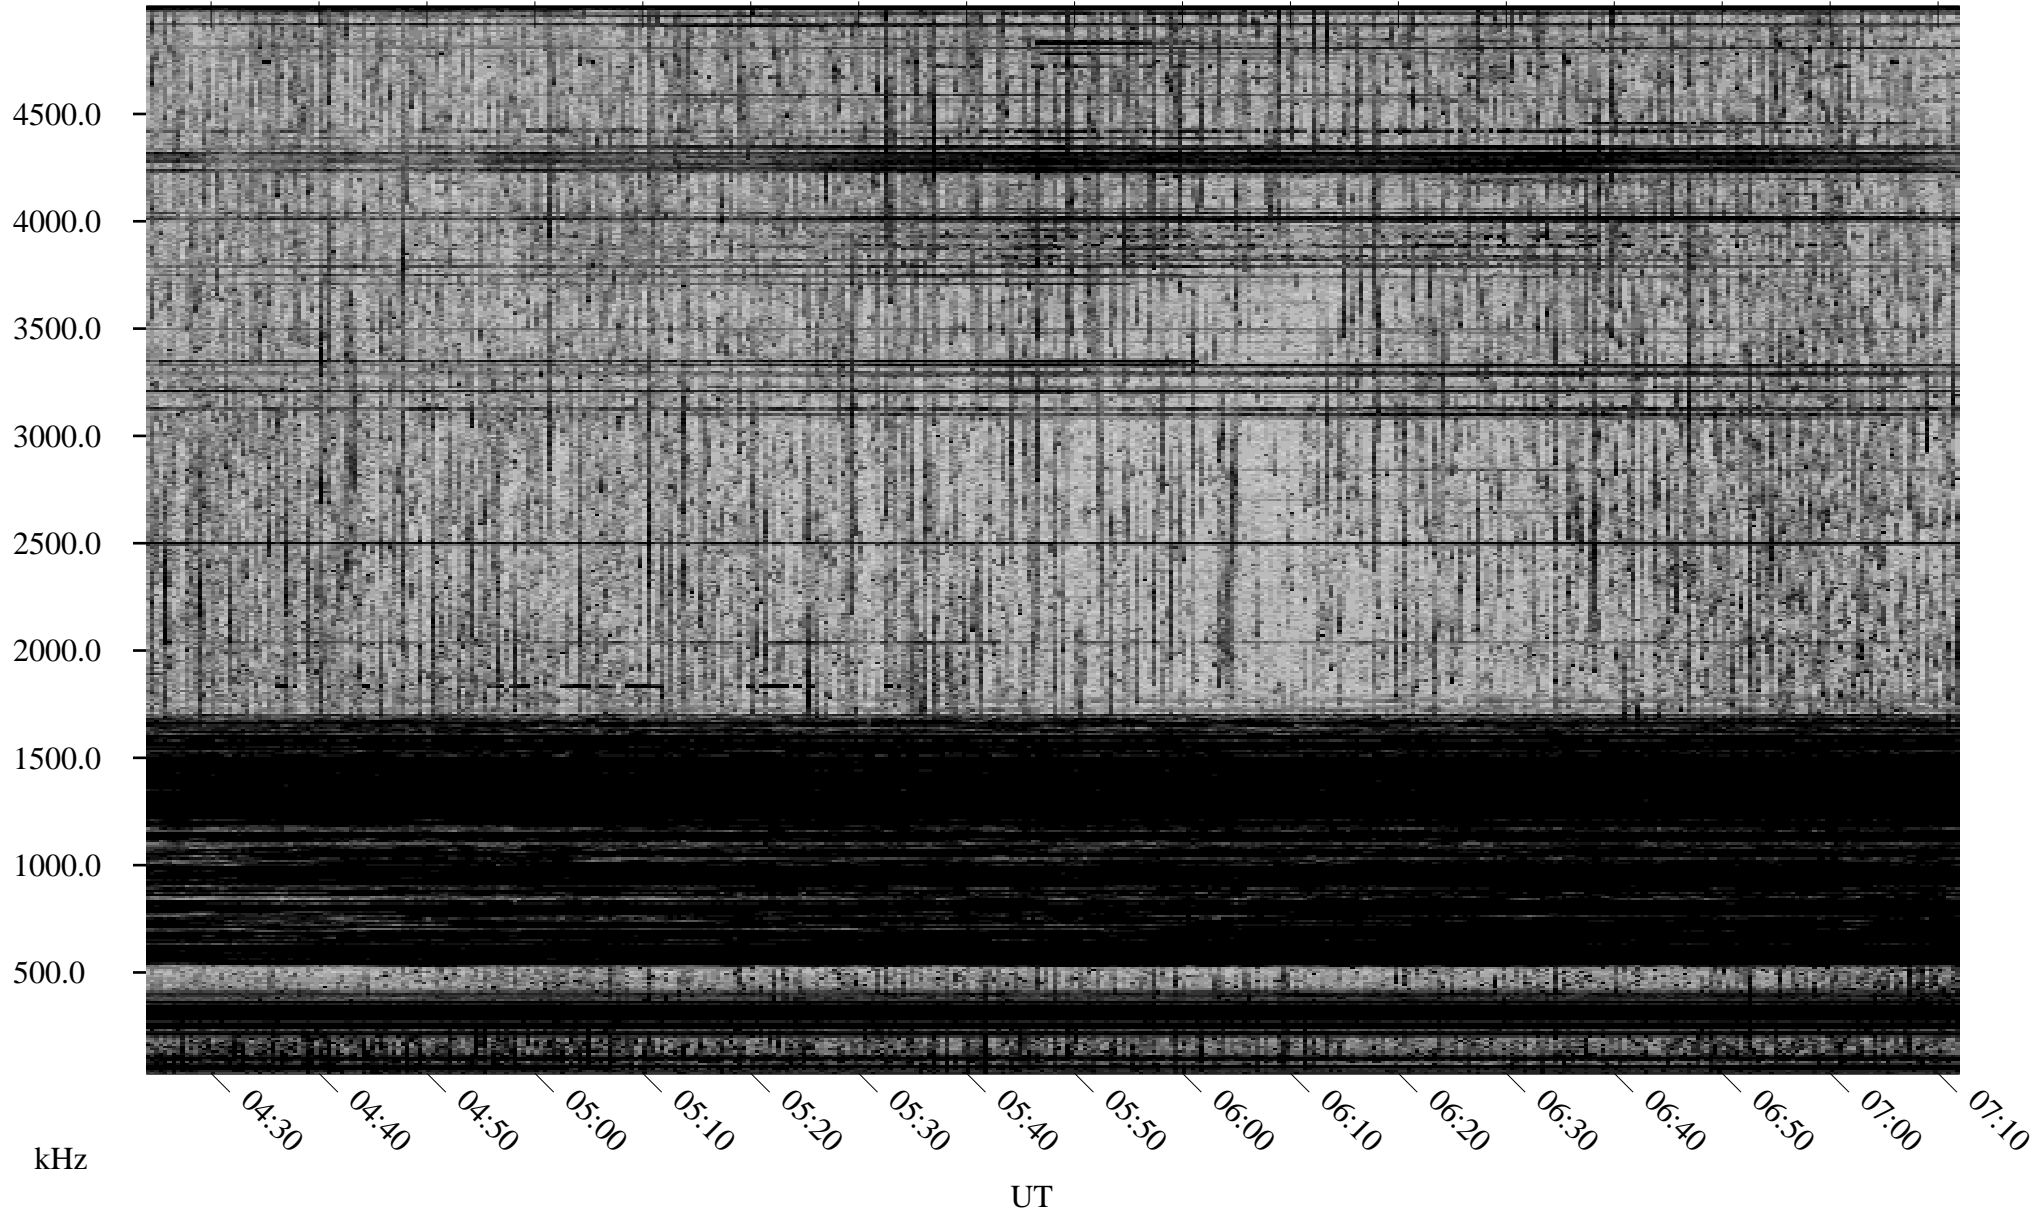

05/21/2002 Churchill, Manitoba

Linear Scale Black = 161 White = 15

ch021411.r00m max_12

Page 1

05/21/2002 Churchill, Manitoba

Linear Scale Black = 161 White = 15

ch021411.r00m max_12

Page 2

05/22/2002 Churchill, Manitoba

Linear Scale Black = 161 White = 15

ch021411.r00m max_12

Page 3

05/22/2002 Churchill, Manitoba

Linear Scale Black = 161 White = 15

ch021411.r00m max_12

Page 4

05/22/2002 Churchill, Manitoba

Linear Scale Black = 161 White = 15

ch021411.r00m max_12

Page 5

05/22/2002 Churchill, Manitoba

Linear Scale Black = 161 White = 15

ch021411.r00m max_12

Page 6

05/22/2002 Churchill, Manitoba

Linear Scale Black = 161 White = 15

ch021411.r00m max_12

Page 7

05/22/2002 Churchill, Manitoba

Linear Scale Black = 161 White = 15

ch021411.r00m max_12