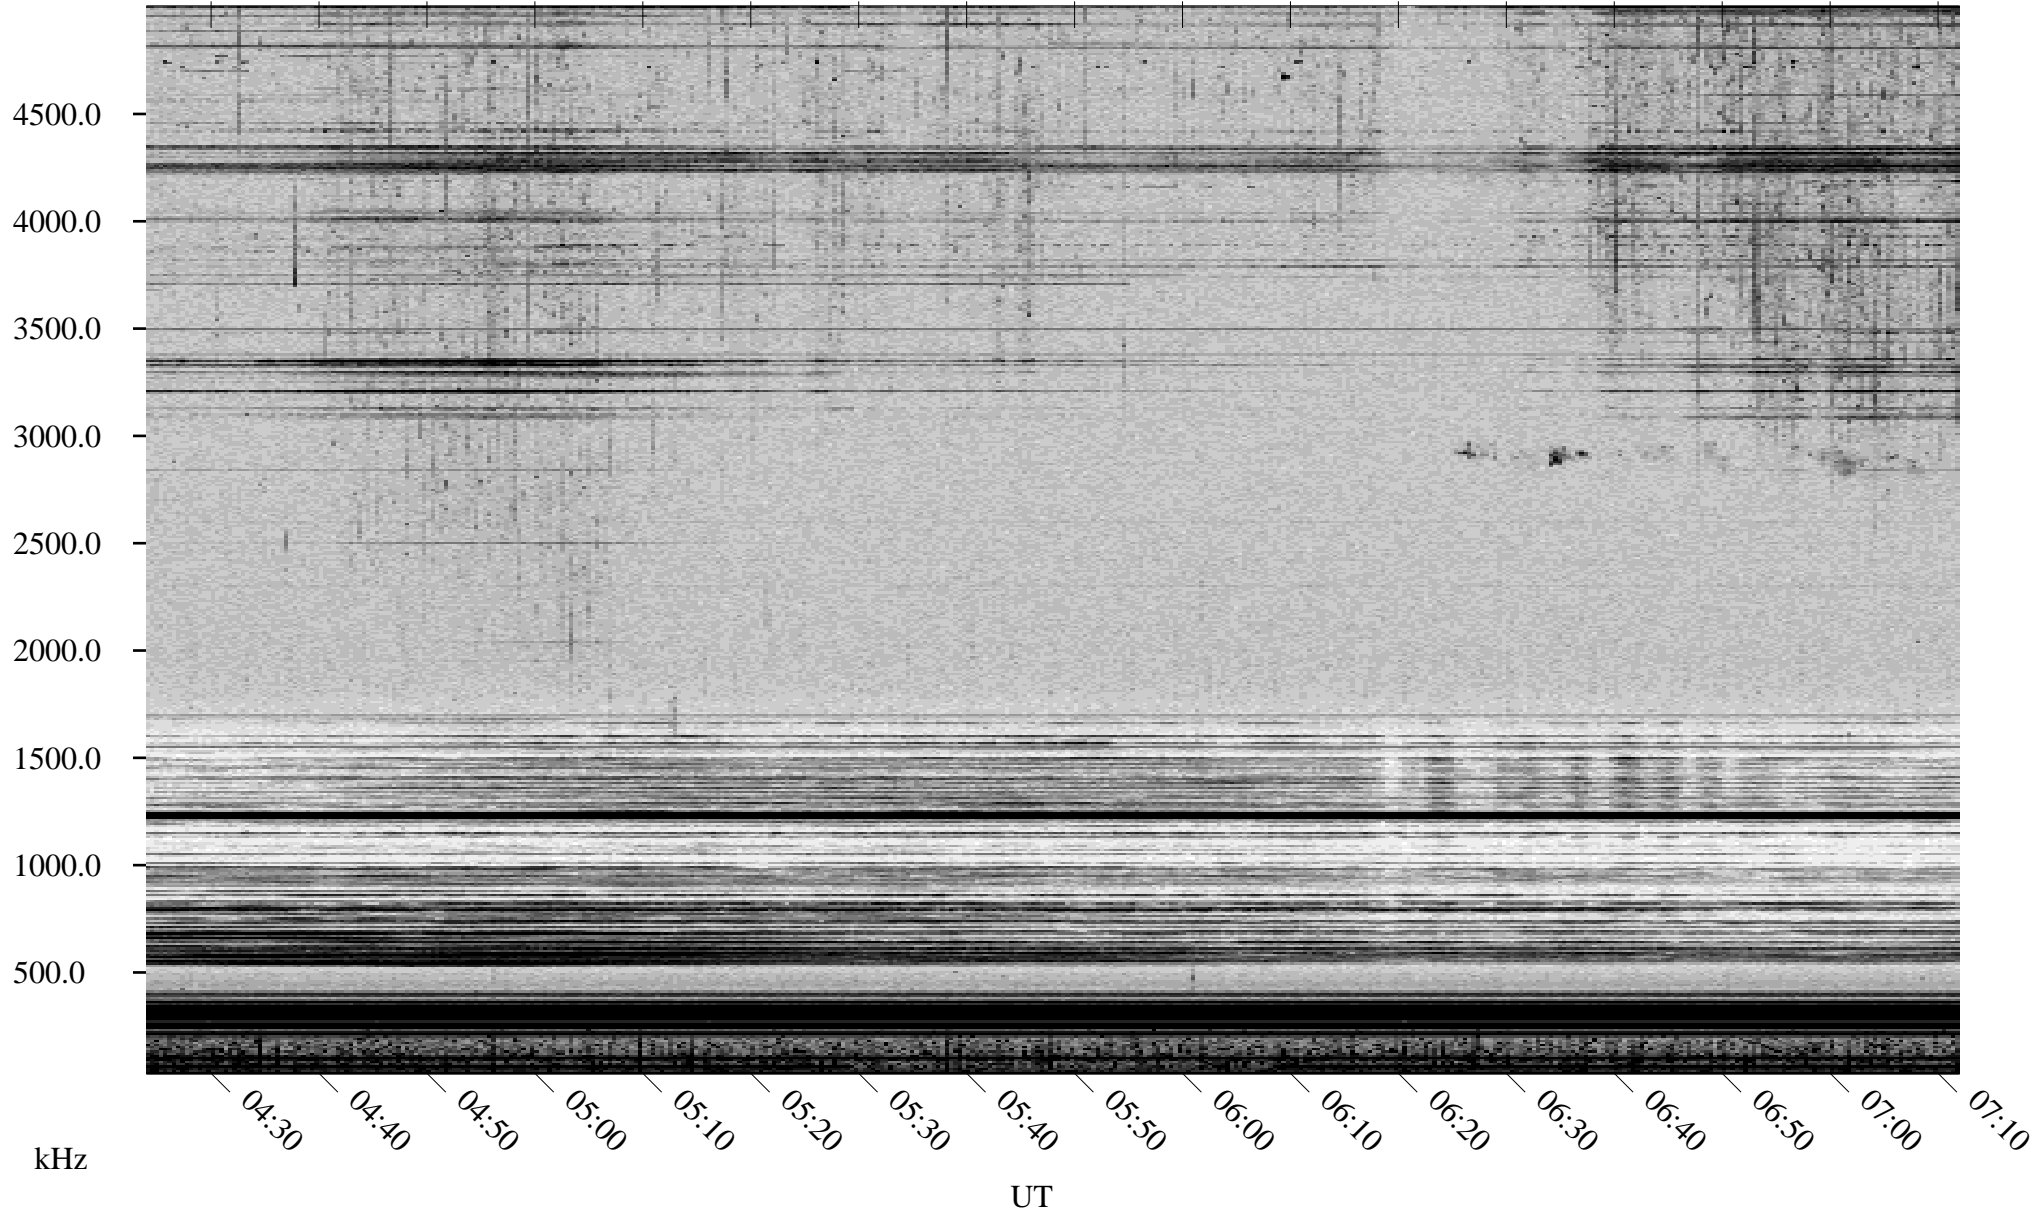

05/23/2002 Churchill, Manitoba

Linear Scale Black = 161 White = 15

ch02143l.r00m max_12

Page 1

05/23/2002 Churchill, Manitoba

Linear Scale Black = 161 White = 15

ch02143l.r00m max_12

Page 2

05/24/2002 Churchill, Manitoba

Linear Scale Black = 161 White = 15

ch02143l.r00m max_12

Page 3

05/24/2002 Churchill, Manitoba

Linear Scale Black = 161 White = 15

ch02143l.r00m max_12

Page 4

05/24/2002 Churchill, Manitoba

Linear Scale Black = 161 White = 15

ch02143l.r00m max_12

Page 5

05/24/2002 Churchill, Manitoba

Linear Scale Black = 161 White = 15

ch02143l.r00m max_12

Page 6

05/24/2002 Churchill, Manitoba

Linear Scale Black = 161 White = 15

ch02143l.r00m max_12

Page 7

05/24/2002 Churchill, Manitoba

Linear Scale Black = 161 White = 15

ch02143l.r00m max_12