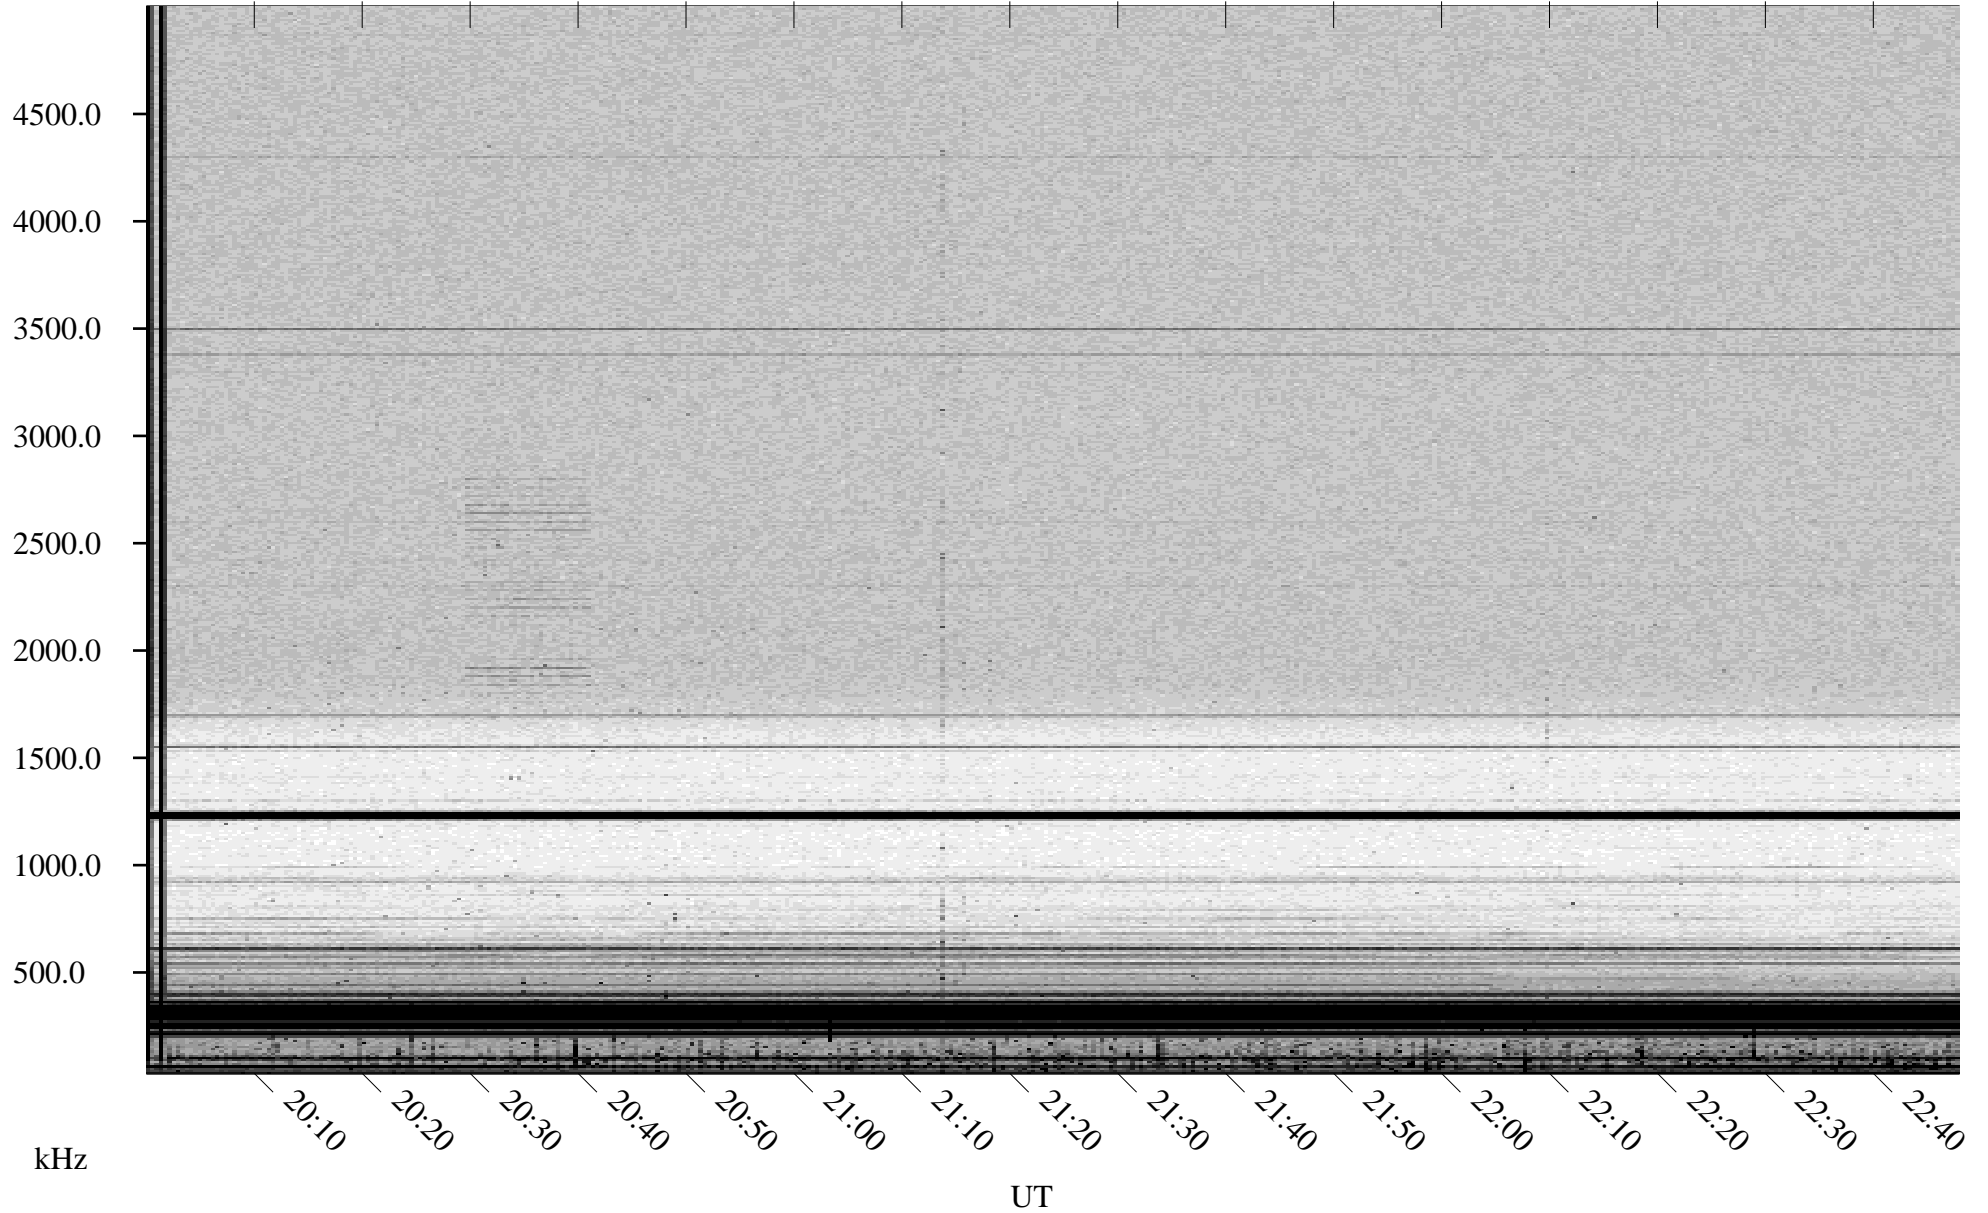

05/23/2002 Churchill, Manitoba

Linear Scale Black = 161 White = 15

ch02143l.r00m max_12

Page 1

05/23/2002 Churchill, Manitoba

Linear Scale Black = 161 White = 15

ch02143l.r00m max_12

Page 2

05/24/2002 Churchill, Manitoba

Linear Scale Black = 161 White = 15

ch02143l.r00m max_12

Page 3

05/24/2002 Churchill, Manitoba

Linear Scale Black = 161 White = 15

ch02143l.r00m max_12

Page 4

05/24/2002 Churchill, Manitoba

Linear Scale Black = 161 White = 15

ch02143l.r00m max_12

Page 5

05/24/2002 Churchill, Manitoba

Linear Scale Black = 161 White = 15

ch02143l.r00m max_12

Page 6

05/24/2002 Churchill, Manitoba

Linear Scale Black = 161 White = 15

ch02143l.r00m max_12

Page 7

05/24/2002 Churchill, Manitoba

Linear Scale Black = 161 White = 15

ch02143l.r00m max_12