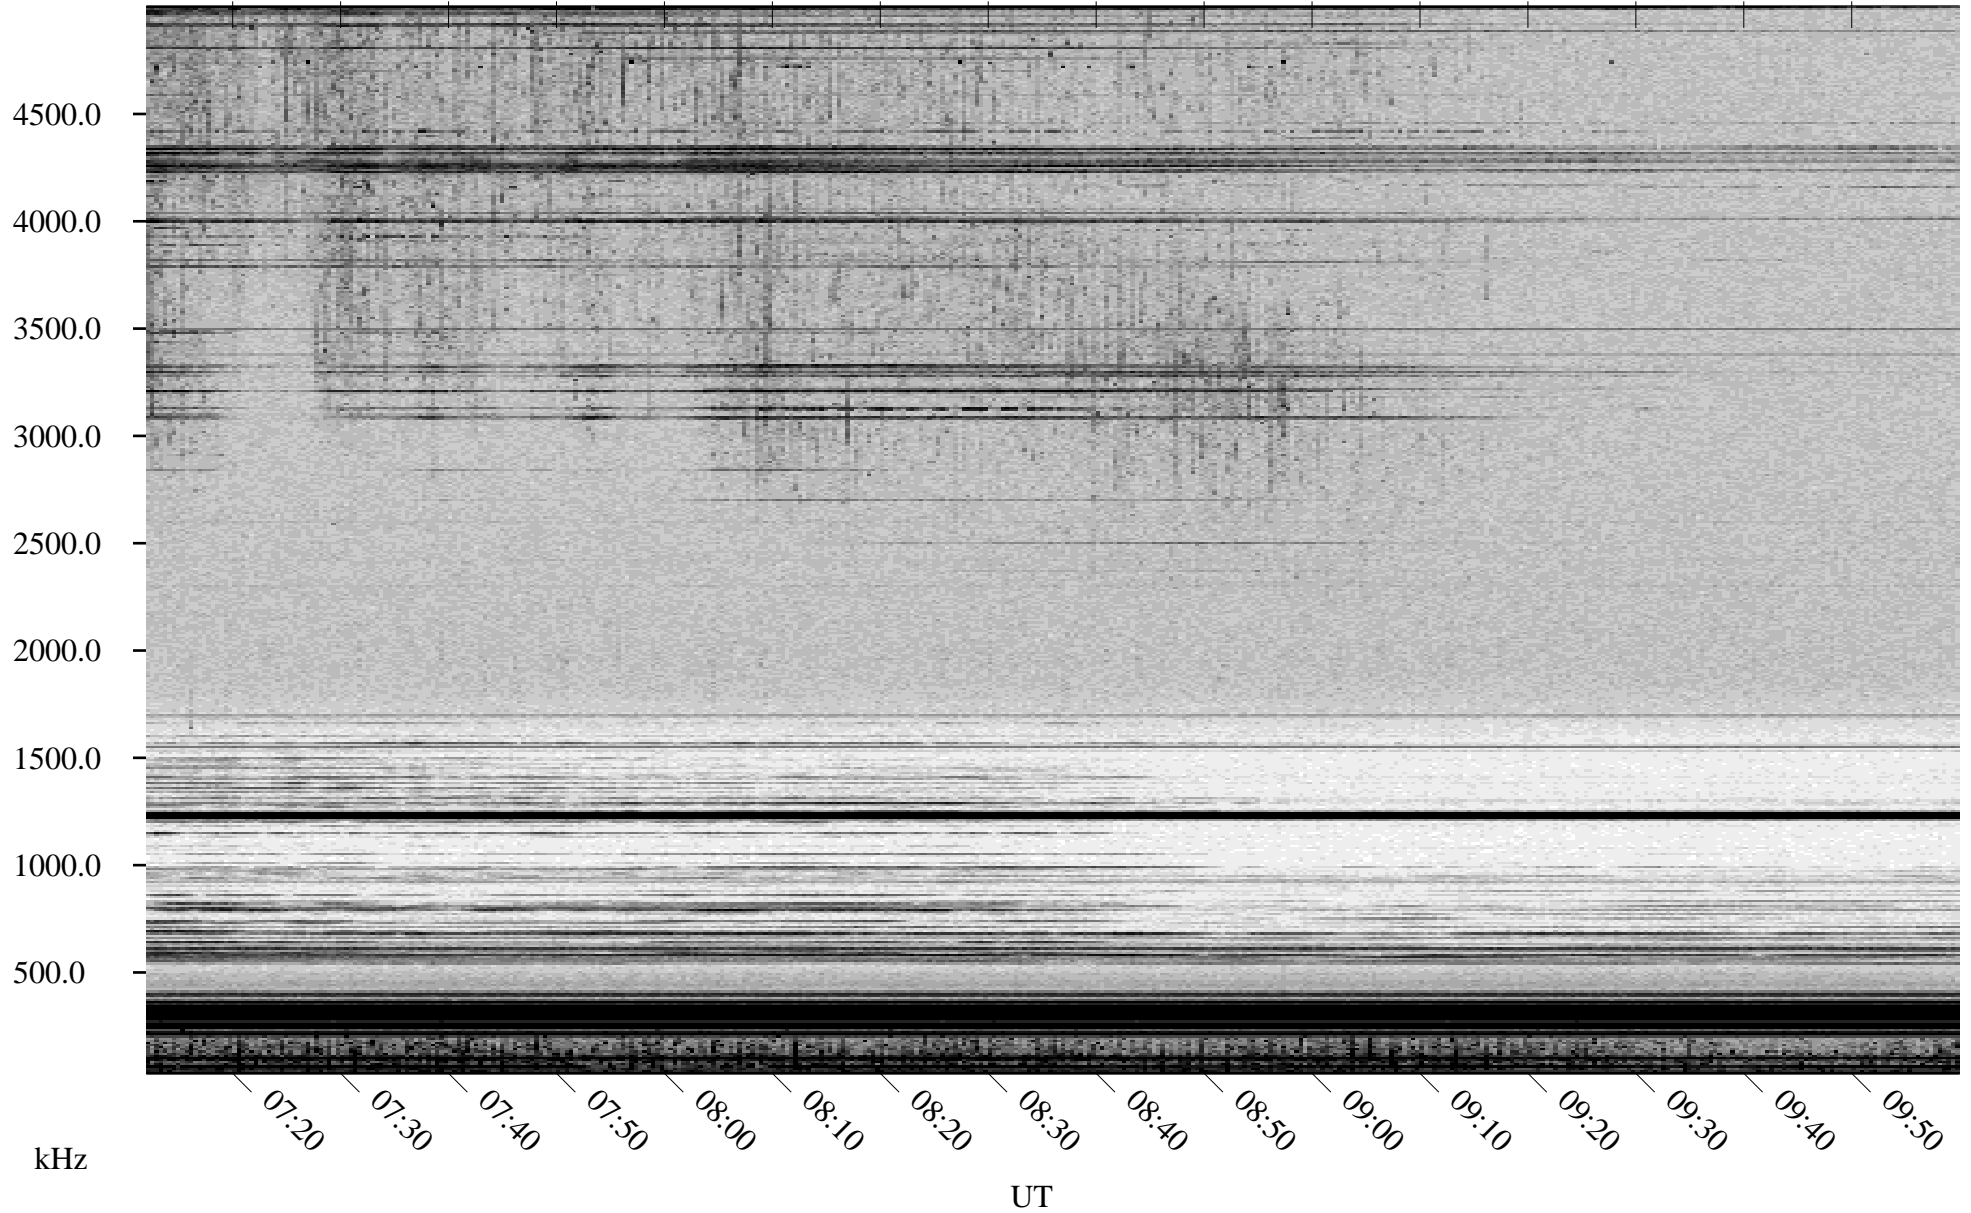

05/23/2002 Churchill, Manitoba

Linear Scale Black = 161 White = 15

ch02143l.r00m max_12

Page 1

05/23/2002 Churchill, Manitoba

Linear Scale Black = 161 White = 15

ch02143l.r00m max_12

Page 2

05/24/2002 Churchill, Manitoba

Linear Scale Black = 161 White = 15

ch02143l.r00m max_12

Page 3

05/24/2002 Churchill, Manitoba

Linear Scale Black = 161 White = 15

ch02143l.r00m max_12

Page 4

05/24/2002 Churchill, Manitoba

Linear Scale Black = 161 White = 15

ch02143l.r00m max_12

Page 5

05/24/2002 Churchill, Manitoba

Linear Scale Black = 161 White = 15

ch02143l.r00m max_12

Page 6

05/24/2002 Churchill, Manitoba

Linear Scale Black = 161 White = 15

ch02143l.r00m max_12

Page 7

05/24/2002 Churchill, Manitoba

Linear Scale Black = 161 White = 15

ch02143l.r00m max_12