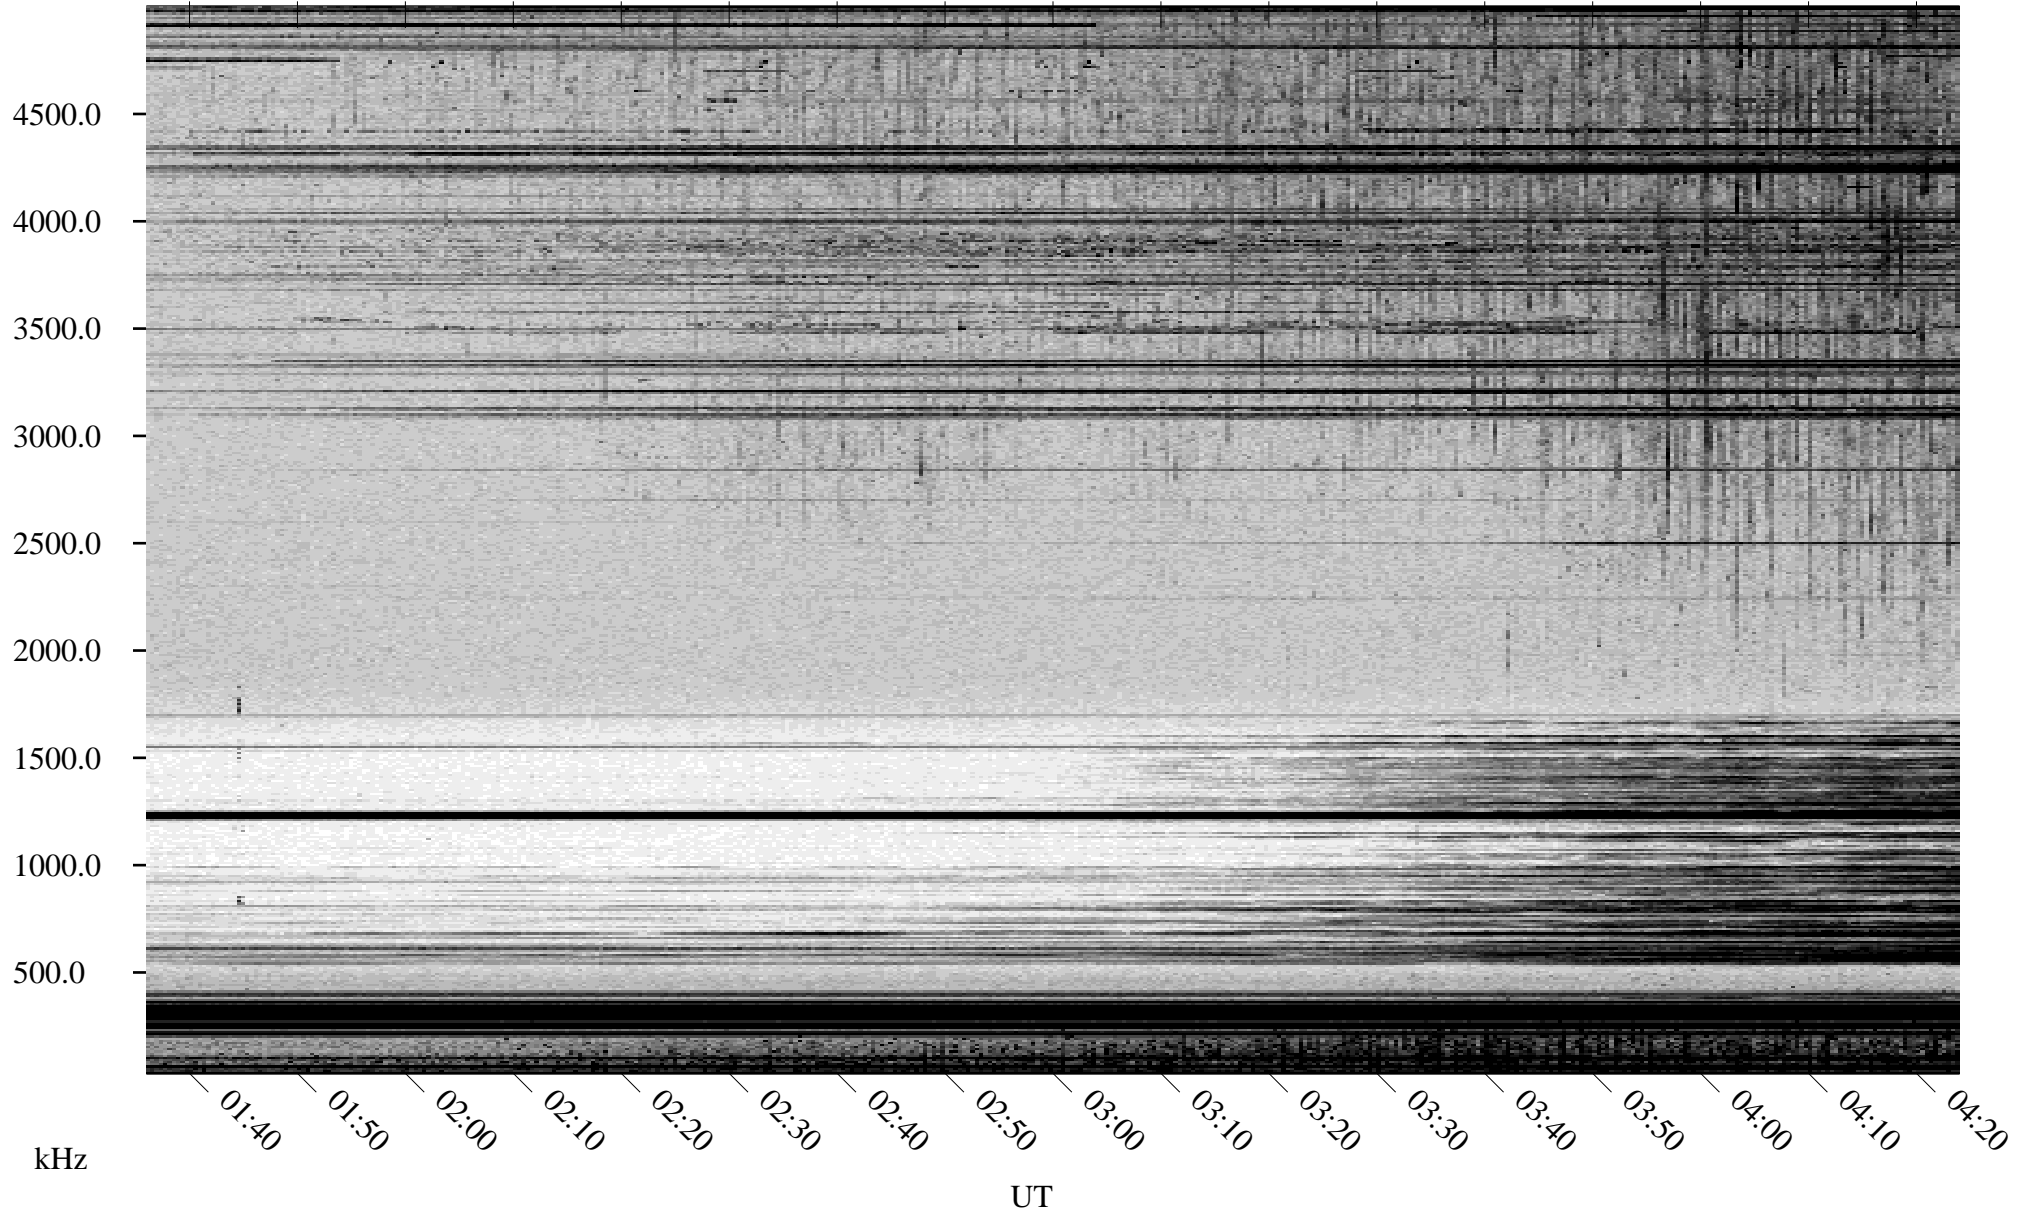

05/24/2002 Churchill, Manitoba

Linear Scale Black = 161 White = 15

ch02144l.r00m max_12

Page 1

05/24/2002 Churchill, Manitoba

Linear Scale Black = 161 White = 15

ch02144l.r00m max_12

Page 2

05/25/2002 Churchill, Manitoba

Linear Scale Black = 161 White = 15

ch02144l.r00m max_12

Page 3

05/25/2002 Churchill, Manitoba

Linear Scale Black = 161 White = 15

ch02144l.r00m max_12

Page 4

05/25/2002 Churchill, Manitoba

Linear Scale Black = 161 White = 15

ch02144l.r00m max_12

Page 5

05/25/2002 Churchill, Manitoba

Linear Scale Black = 161 White = 15

ch02144l.r00m max_12

Page 6

05/25/2002 Churchill, Manitoba

Linear Scale Black = 161 White = 15

ch02144l.r00m max_12

Page 7