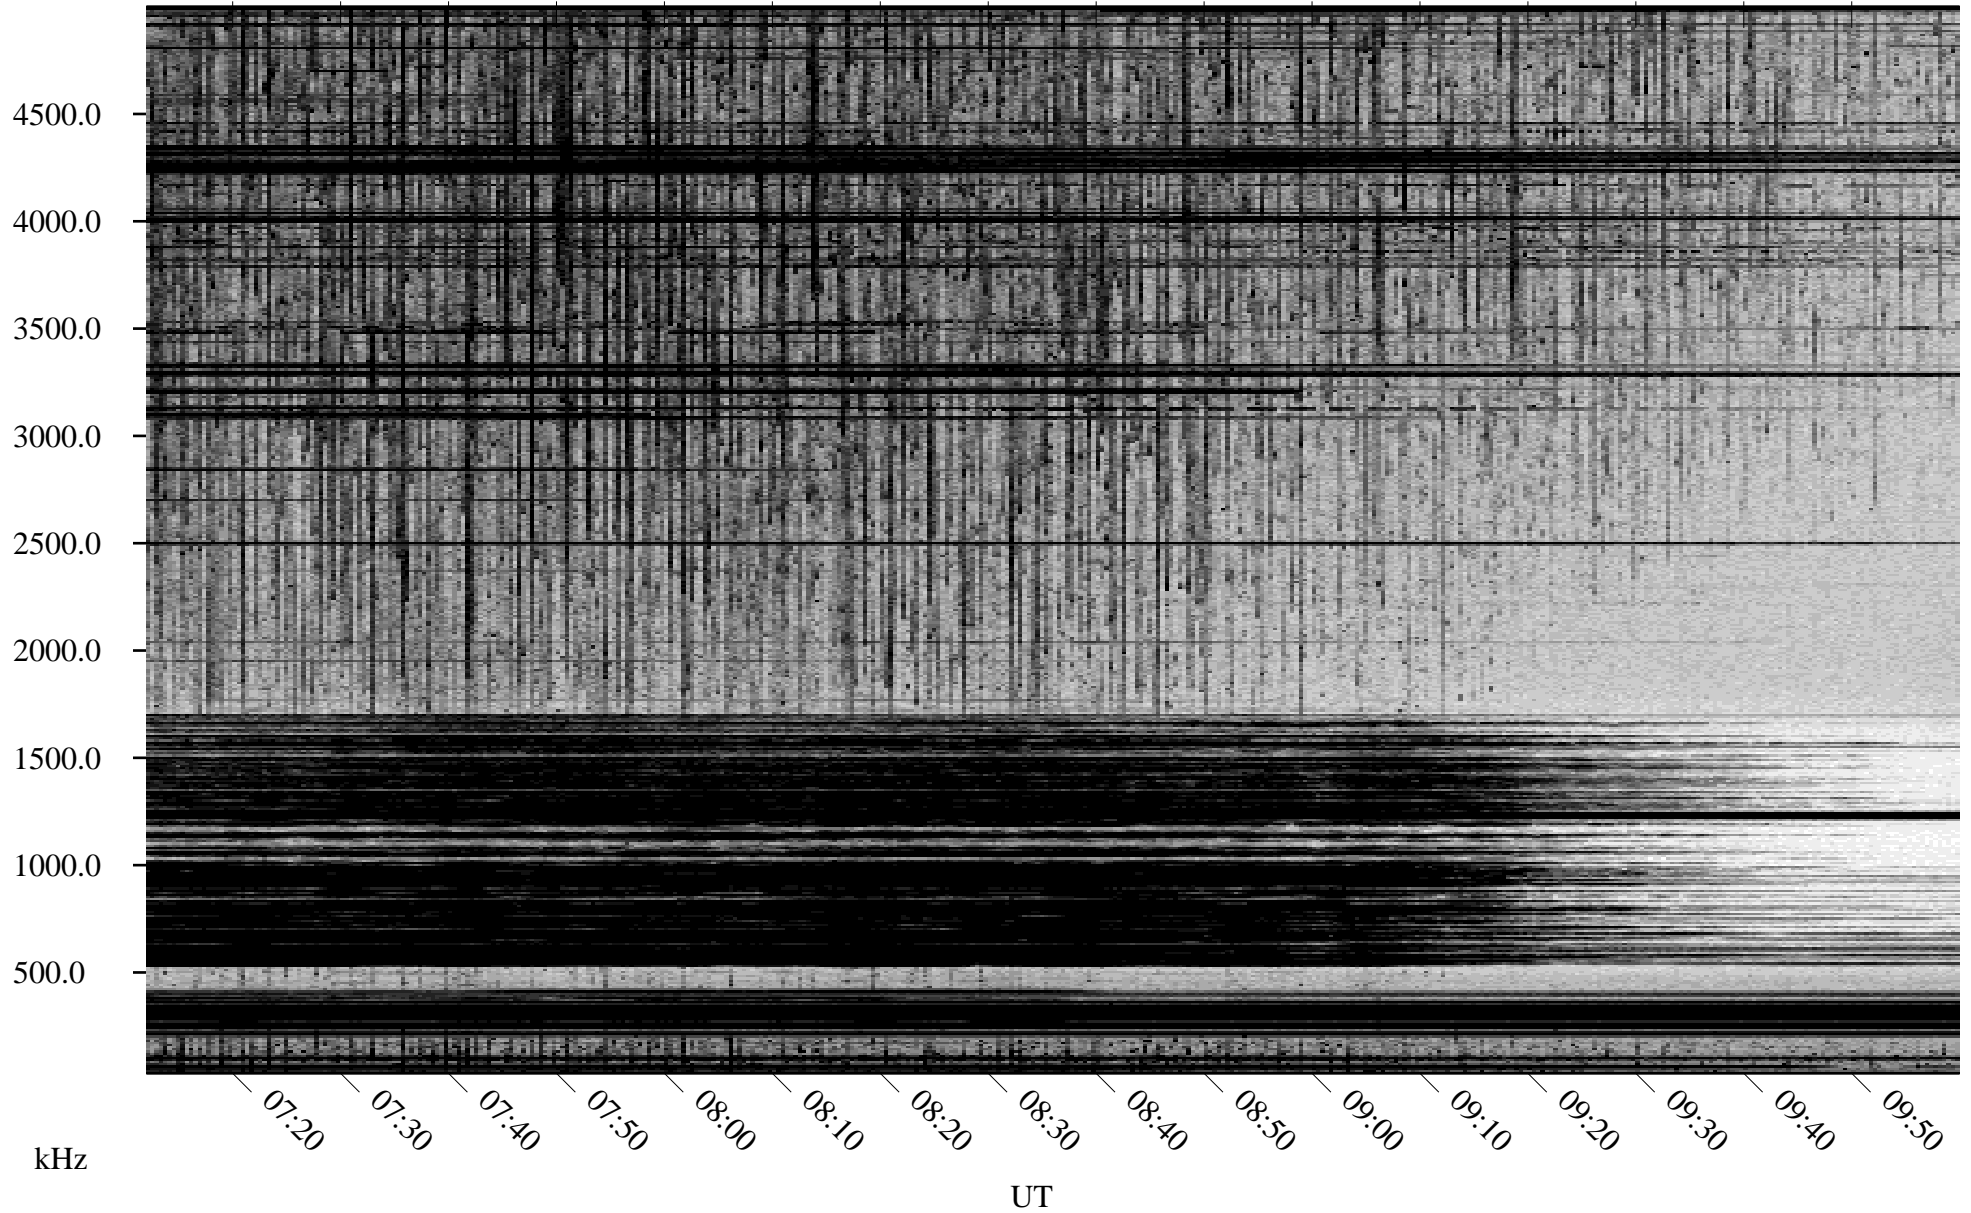

05/24/2002 Churchill, Manitoba

Linear Scale Black = 161 White = 15

ch02144l.r00m max_12

Page 1

05/24/2002 Churchill, Manitoba

Linear Scale Black = 161 White = 15

ch02144l.r00m max_12

Page 2

05/25/2002 Churchill, Manitoba

Linear Scale Black = 161 White = 15

ch02144l.r00m max_12

Page 3

05/25/2002 Churchill, Manitoba

Linear Scale Black = 161 White = 15

ch02144l.r00m max_12

Page 4

05/25/2002 Churchill, Manitoba

Linear Scale Black = 161 White = 15

ch02144l.r00m max_12

Page 5

05/25/2002 Churchill, Manitoba

Linear Scale Black = 161 White = 15

ch02144l.r00m max_12

Page 6

05/25/2002 Churchill, Manitoba

Linear Scale Black = 161 White = 15

ch02144l.r00m max_12

Page 7