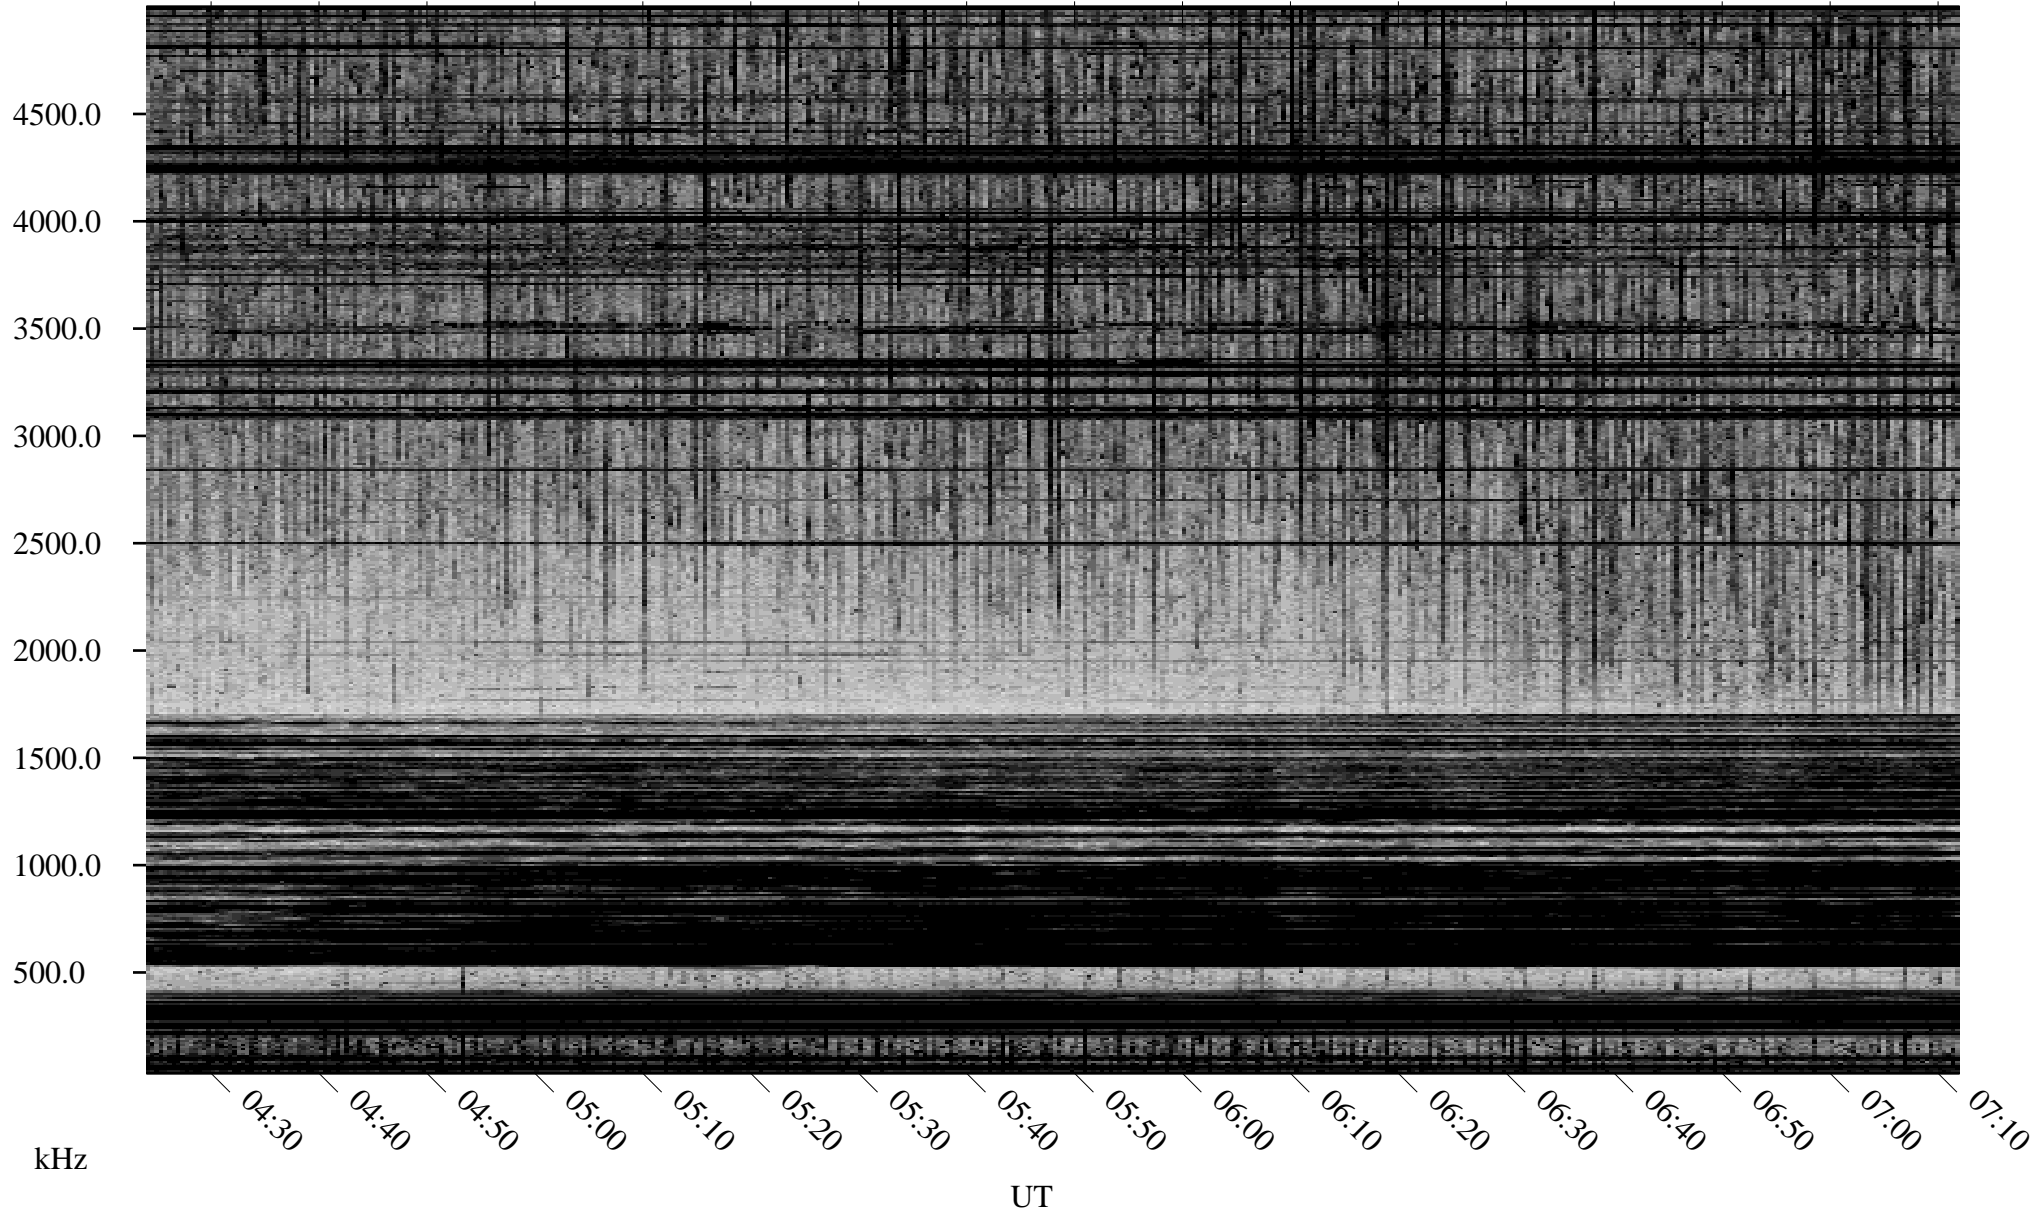

05/24/2002 Churchill, Manitoba

Linear Scale Black = 161 White = 15

ch02144l.r00m max_12

Page 1

05/24/2002 Churchill, Manitoba

Linear Scale Black = 161 White = 15

ch02144l.r00m max_12

Page 2

05/25/2002 Churchill, Manitoba

Linear Scale Black = 161 White = 15

ch02144l.r00m max_12

Page 3

05/25/2002 Churchill, Manitoba

Linear Scale Black = 161 White = 15

ch02144l.r00m max_12

Page 4

05/25/2002 Churchill, Manitoba

Linear Scale Black = 161 White = 15

ch02144l.r00m max_12

Page 5

05/25/2002 Churchill, Manitoba

Linear Scale Black = 161 White = 15

ch02144l.r00m max_12

Page 6

05/25/2002 Churchill, Manitoba

Linear Scale Black = 161 White = 15

ch02144l.r00m max_12

Page 7