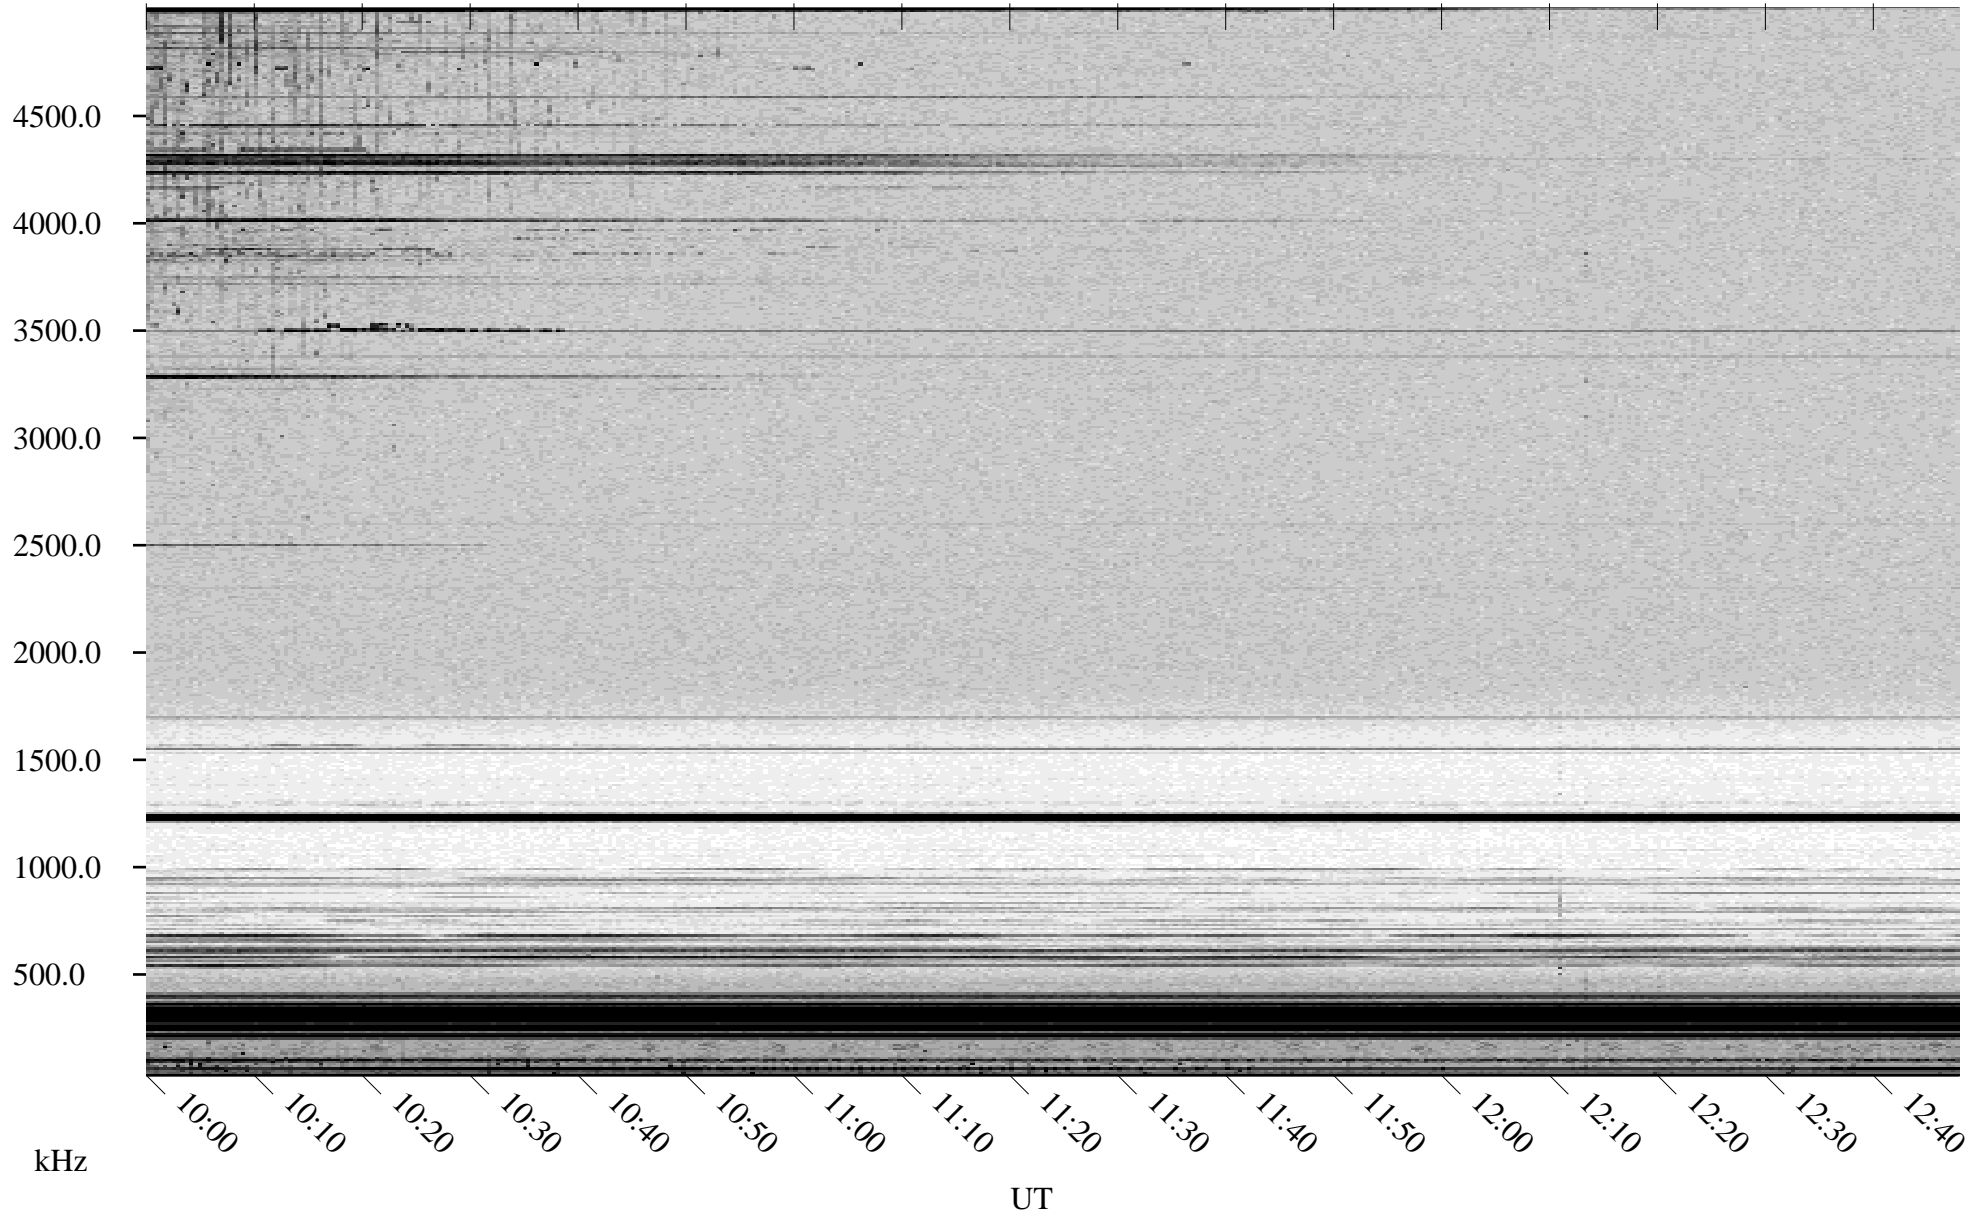

05/24/2002 Churchill, Manitoba

Linear Scale Black = 161 White = 15

ch02144l.r00m max_12

Page 1

05/24/2002 Churchill, Manitoba

Linear Scale Black = 161 White = 15

ch02144l.r00m max_12

Page 2

05/25/2002 Churchill, Manitoba

Linear Scale Black = 161 White = 15

ch02144l.r00m max_12

Page 3

05/25/2002 Churchill, Manitoba

Linear Scale Black = 161 White = 15

ch02144l.r00m max_12

Page 4

05/25/2002 Churchill, Manitoba

Linear Scale Black = 161 White = 15

ch02144l.r00m max_12

Page 5

05/25/2002 Churchill, Manitoba

Linear Scale Black = 161 White = 15

ch02144l.r00m max_12

Page 6

05/25/2002 Churchill, Manitoba

Linear Scale Black = 161 White = 15

ch02144l.r00m max_12

Page 7