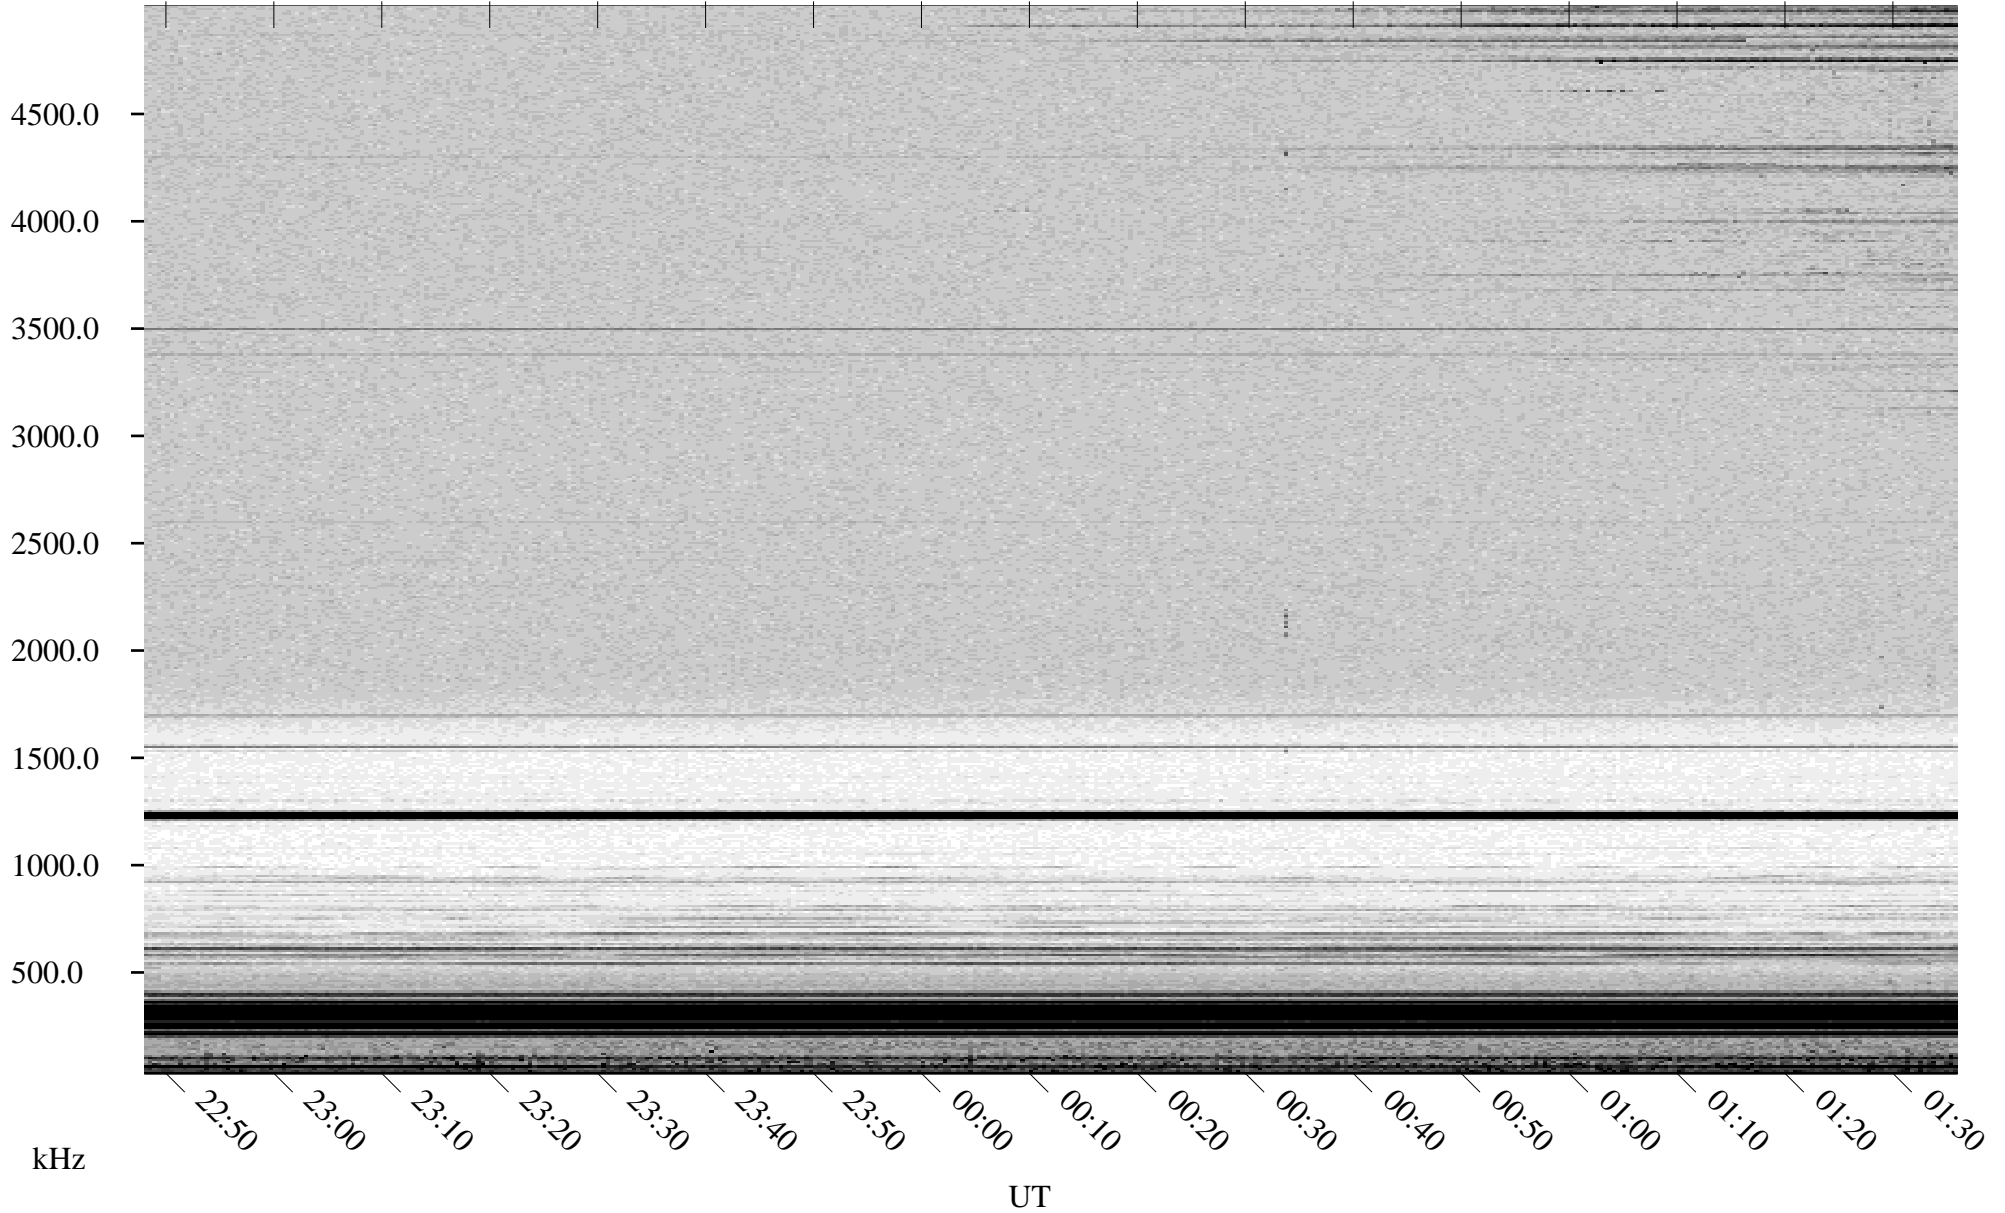

05/24/2002 Churchill, Manitoba

Linear Scale Black = 161 White = 15

ch02144l.r00m max_12

Page 1

05/24/2002 Churchill, Manitoba

Linear Scale Black = 161 White = 15

ch02144l.r00m max_12

Page 2

05/25/2002 Churchill, Manitoba

Linear Scale Black = 161 White = 15

ch02144l.r00m max_12

Page 3

05/25/2002 Churchill, Manitoba

Linear Scale Black = 161 White = 15

ch02144l.r00m max_12

Page 4

05/25/2002 Churchill, Manitoba

Linear Scale Black = 161 White = 15

ch02144l.r00m max_12

Page 5

05/25/2002 Churchill, Manitoba

Linear Scale Black = 161 White = 15

ch02144l.r00m max_12

Page 6

05/25/2002 Churchill, Manitoba

Linear Scale Black = 161 White = 15

ch02144l.r00m max_12

Page 7