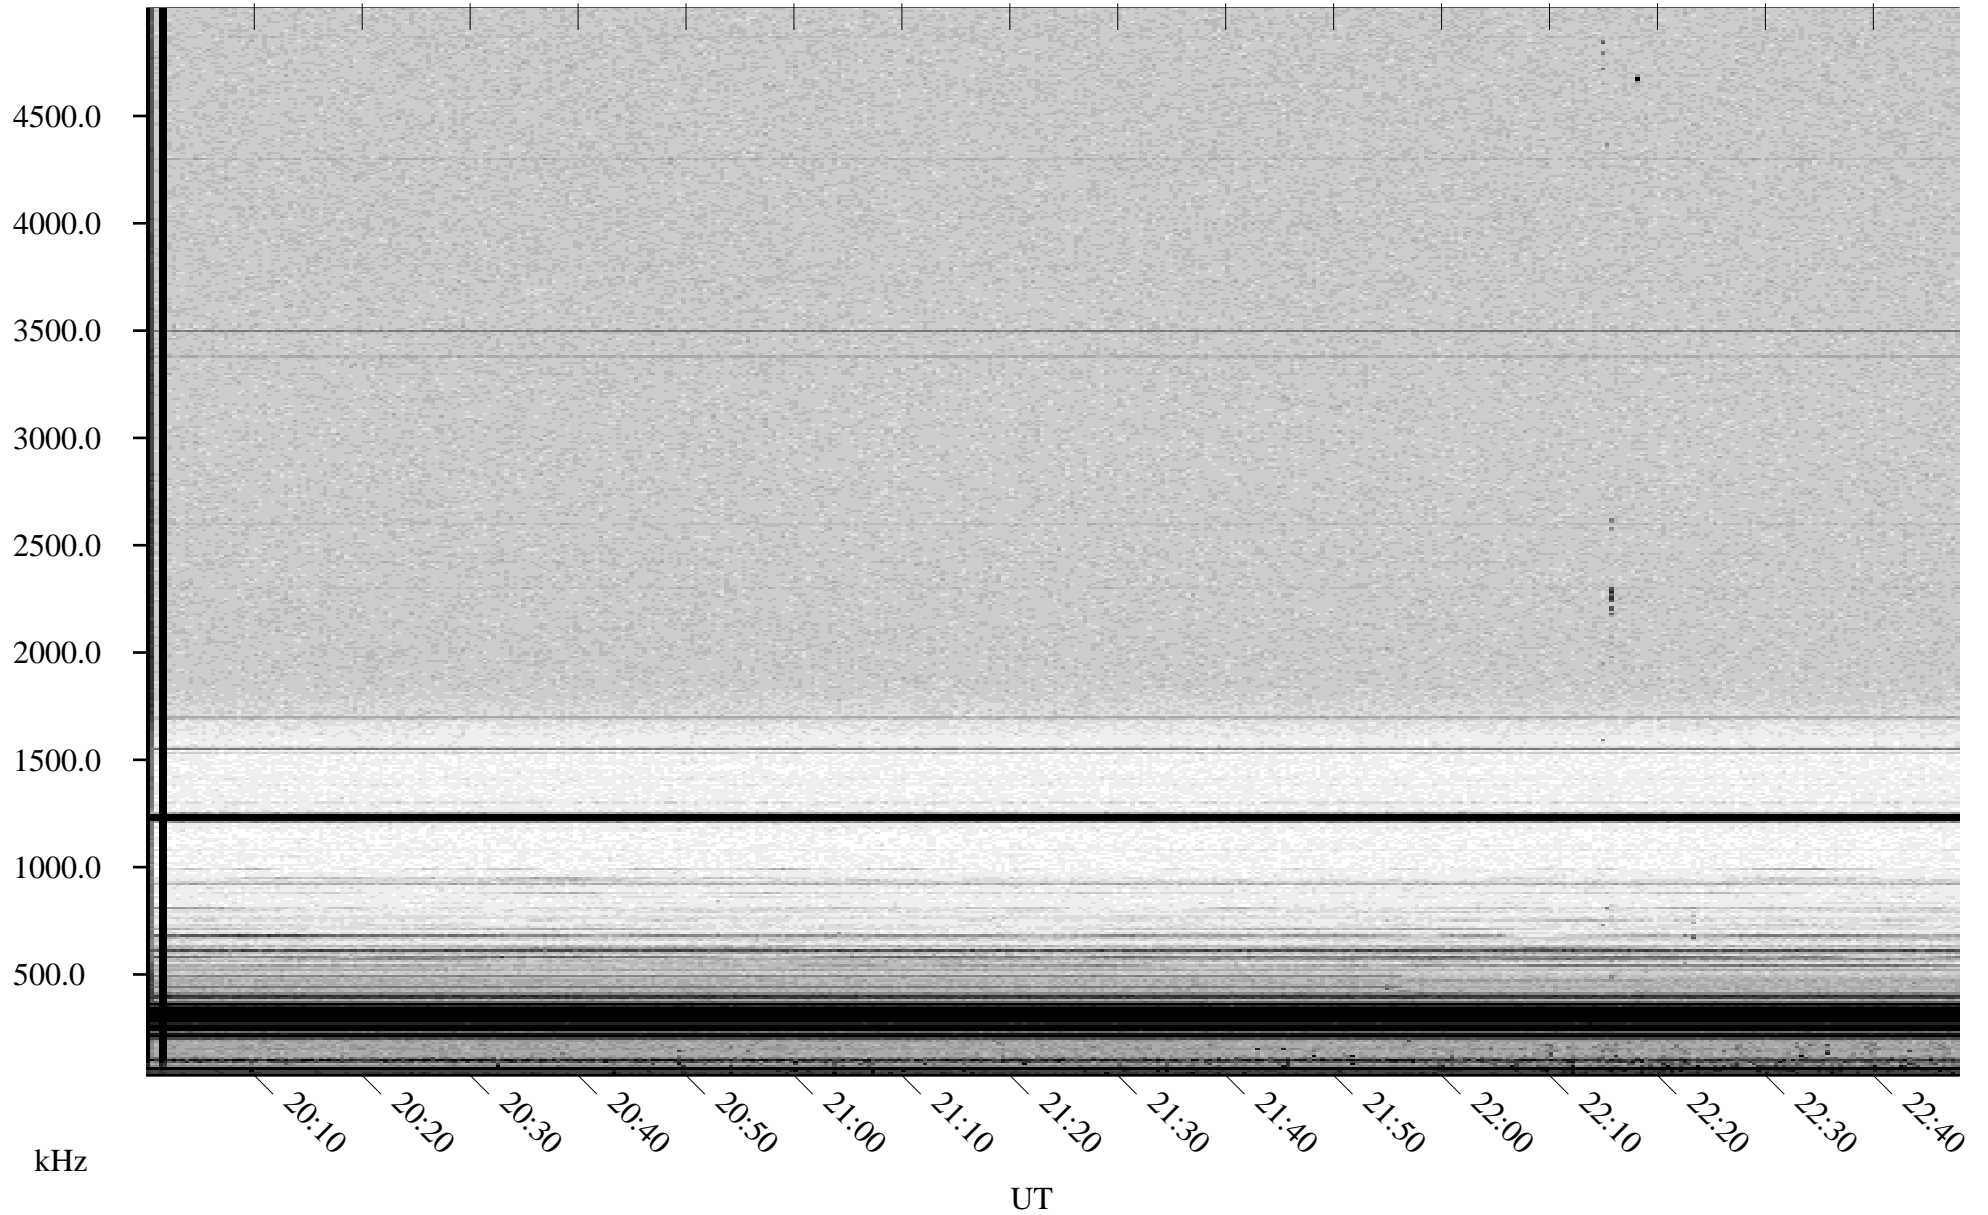

05/24/2002 Churchill, Manitoba

Linear Scale Black = 161 White = 15

ch02144l.r00m max_12

Page 1

05/24/2002 Churchill, Manitoba

Linear Scale Black = 161 White = 15

ch02144l.r00m max_12

Page 2

05/25/2002 Churchill, Manitoba

Linear Scale Black = 161 White = 15

ch02144l.r00m max_12

Page 3

05/25/2002 Churchill, Manitoba

Linear Scale Black = 161 White = 15

ch02144l.r00m max_12

Page 4

05/25/2002 Churchill, Manitoba

Linear Scale Black = 161 White = 15

ch02144l.r00m max_12

Page 5

05/25/2002 Churchill, Manitoba

Linear Scale Black = 161 White = 15

ch02144l.r00m max_12

Page 6

05/25/2002 Churchill, Manitoba

Linear Scale Black = 161 White = 15

ch02144l.r00m max_12

Page 7