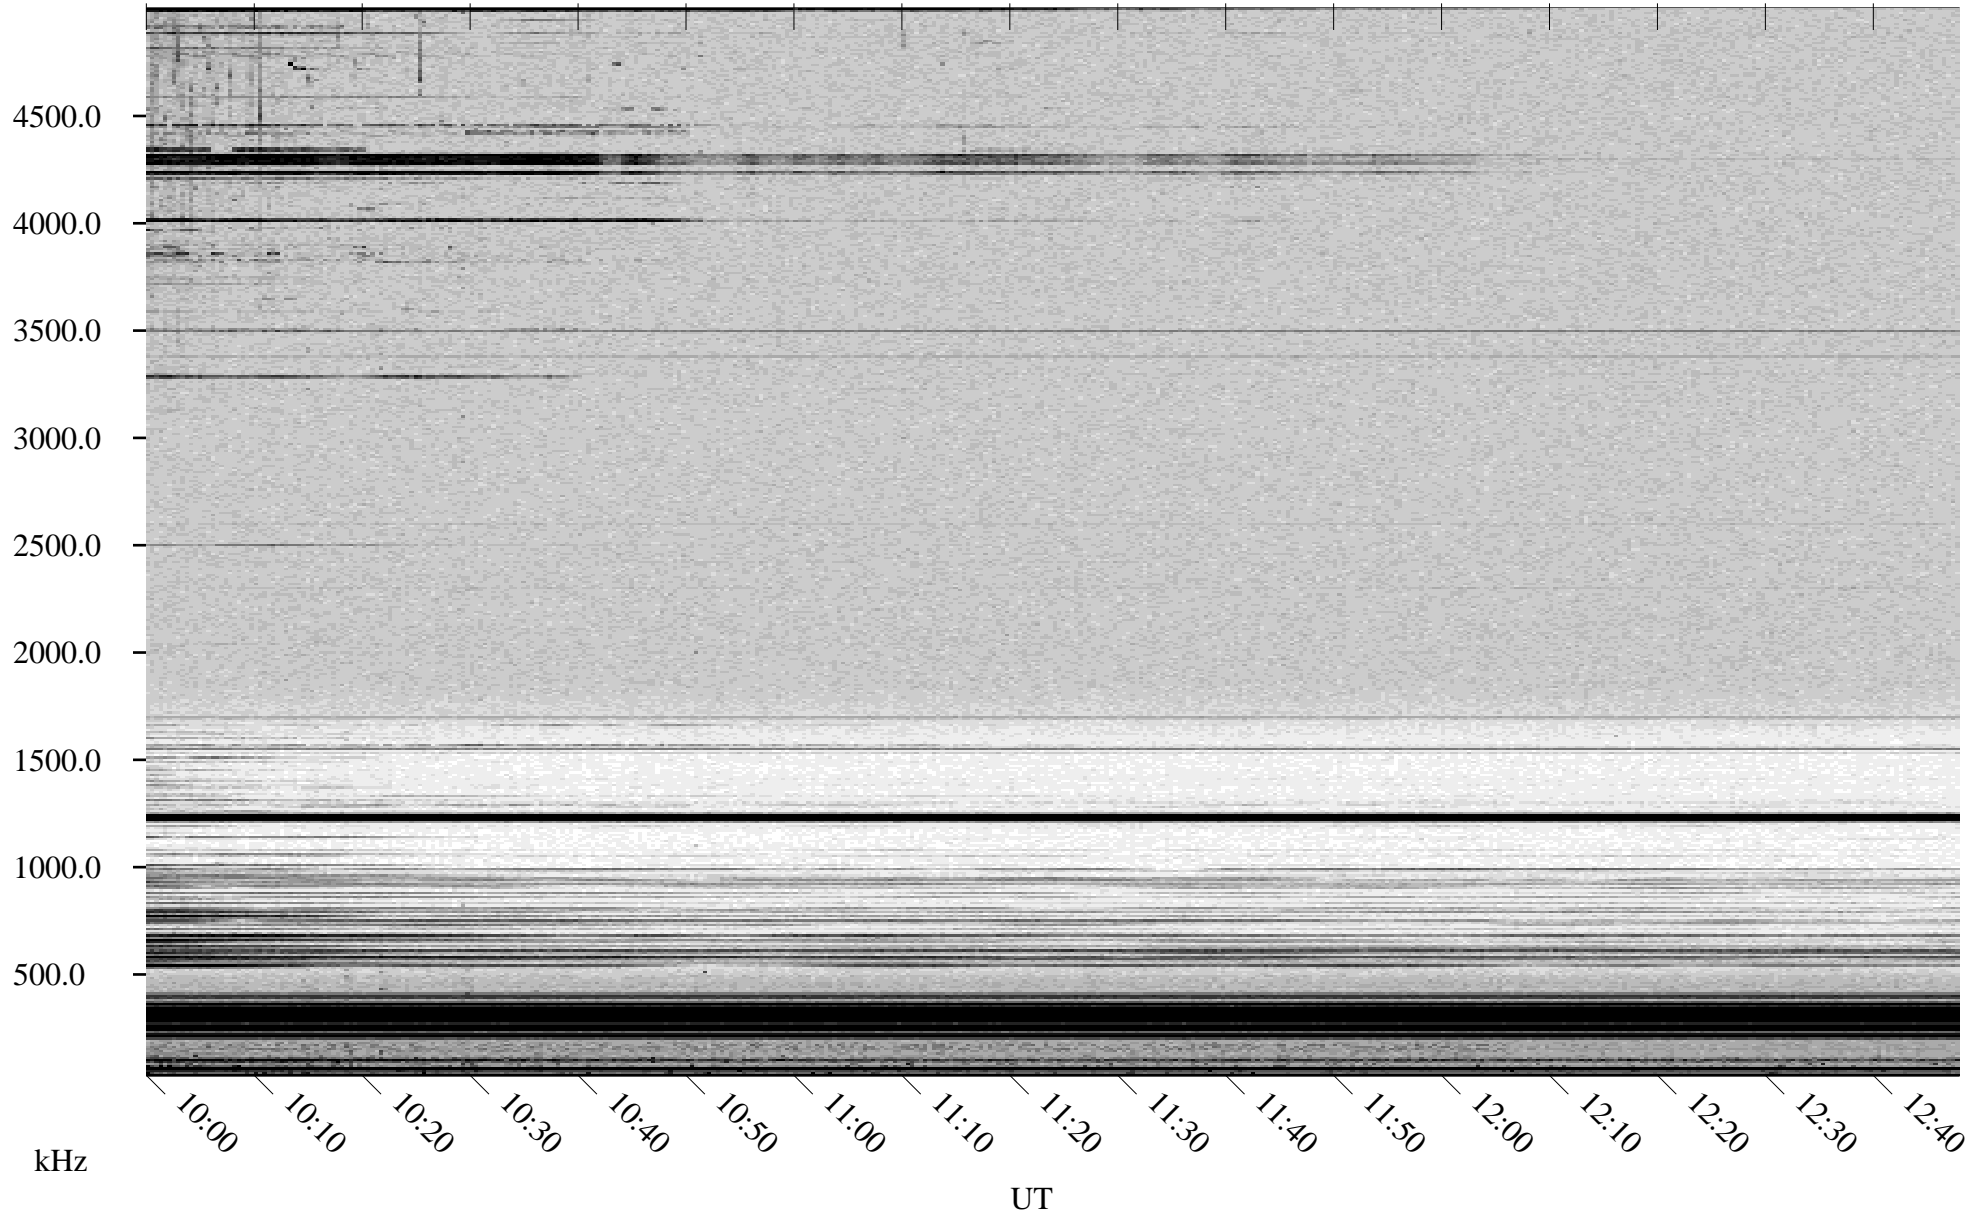

05/25/2002 Churchill, Manitoba

Linear Scale Black = 161 White = 15

ch02145l.r01m max_12

Page 1

05/25/2002 Churchill, Manitoba

Linear Scale Black = 161 White = 15

ch02145l.r01m max_12

Page 2

05/26/2002 Churchill, Manitoba

Linear Scale Black = 161 White = 15

ch02145l.r01m max_12

Page 3

05/26/2002 Churchill, Manitoba

Linear Scale Black = 161 White = 15

ch02145l.r01m max_12

Page 4

05/26/2002 Churchill, Manitoba

Linear Scale Black = 161 White = 15

ch02145l.r01m max_12

Page 5

05/26/2002 Churchill, Manitoba

Linear Scale Black = 161 White = 15

ch02145l.r01m max_12

Page 6

05/26/2002 Churchill, Manitoba

Linear Scale Black = 161 White = 15

ch02145l.r01m max_12

Page 7

05/26/2002 Churchill, Manitoba

Linear Scale Black = 161 White = 15

ch02145l.r01m max_12