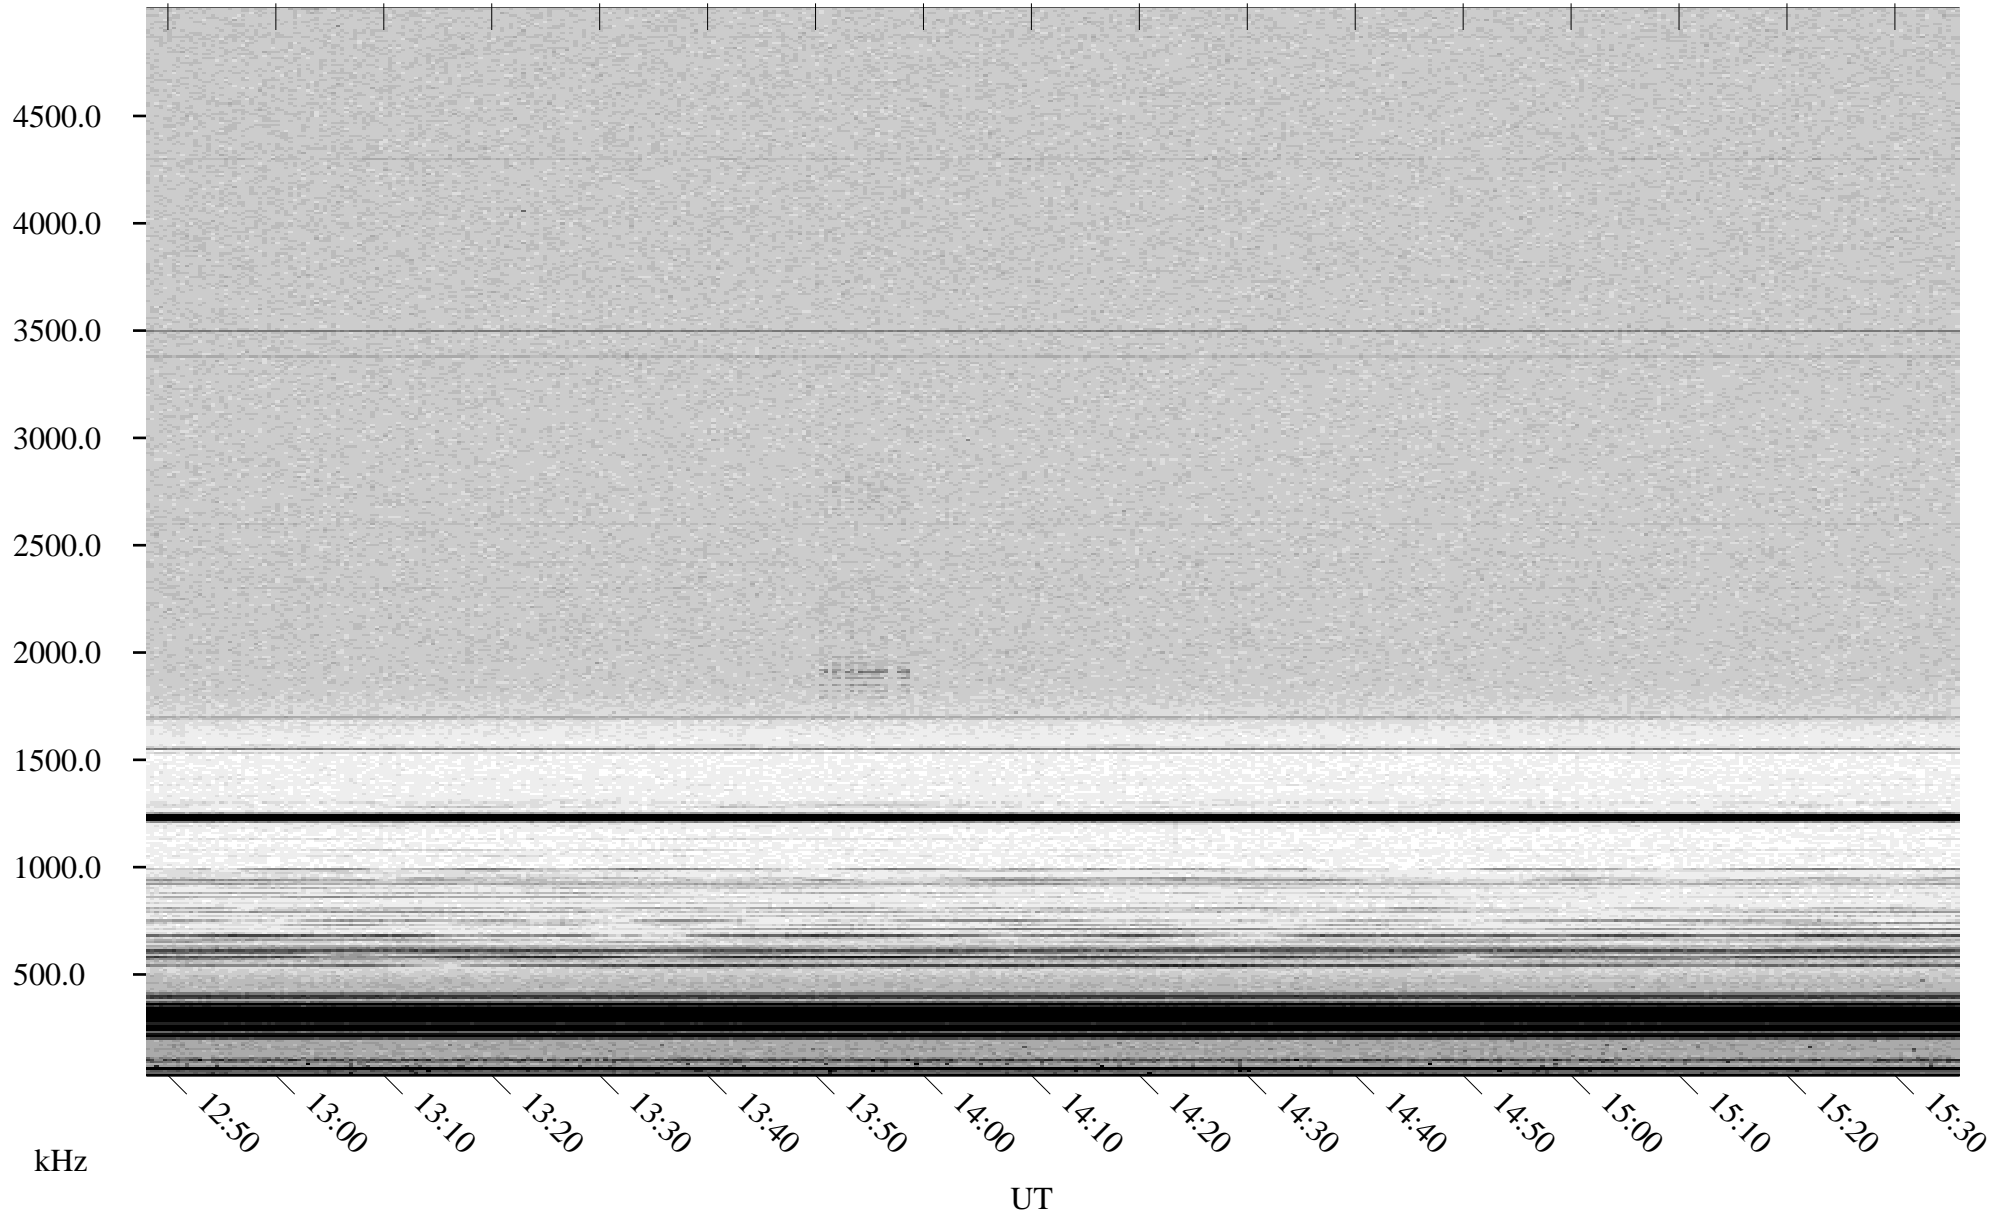

05/25/2002 Churchill, Manitoba

Linear Scale Black = 161 White = 15

ch02145l.r01m max_12

Page 1

05/25/2002 Churchill, Manitoba

Linear Scale Black = 161 White = 15

ch02145l.r01m max_12

Page 2

05/26/2002 Churchill, Manitoba

Linear Scale Black = 161 White = 15

ch02145l.r01m max_12

Page 3

05/26/2002 Churchill, Manitoba

Linear Scale Black = 161 White = 15

ch02145l.r01m max_12

Page 4

05/26/2002 Churchill, Manitoba

Linear Scale Black = 161 White = 15

ch02145l.r01m max_12

Page 5

05/26/2002 Churchill, Manitoba

Linear Scale Black = 161 White = 15

ch02145l.r01m max_12

Page 6

05/26/2002 Churchill, Manitoba

Linear Scale Black = 161 White = 15

ch02145l.r01m max_12

Page 7

05/26/2002 Churchill, Manitoba

Linear Scale Black = 161 White = 15

ch02145l.r01m max_12