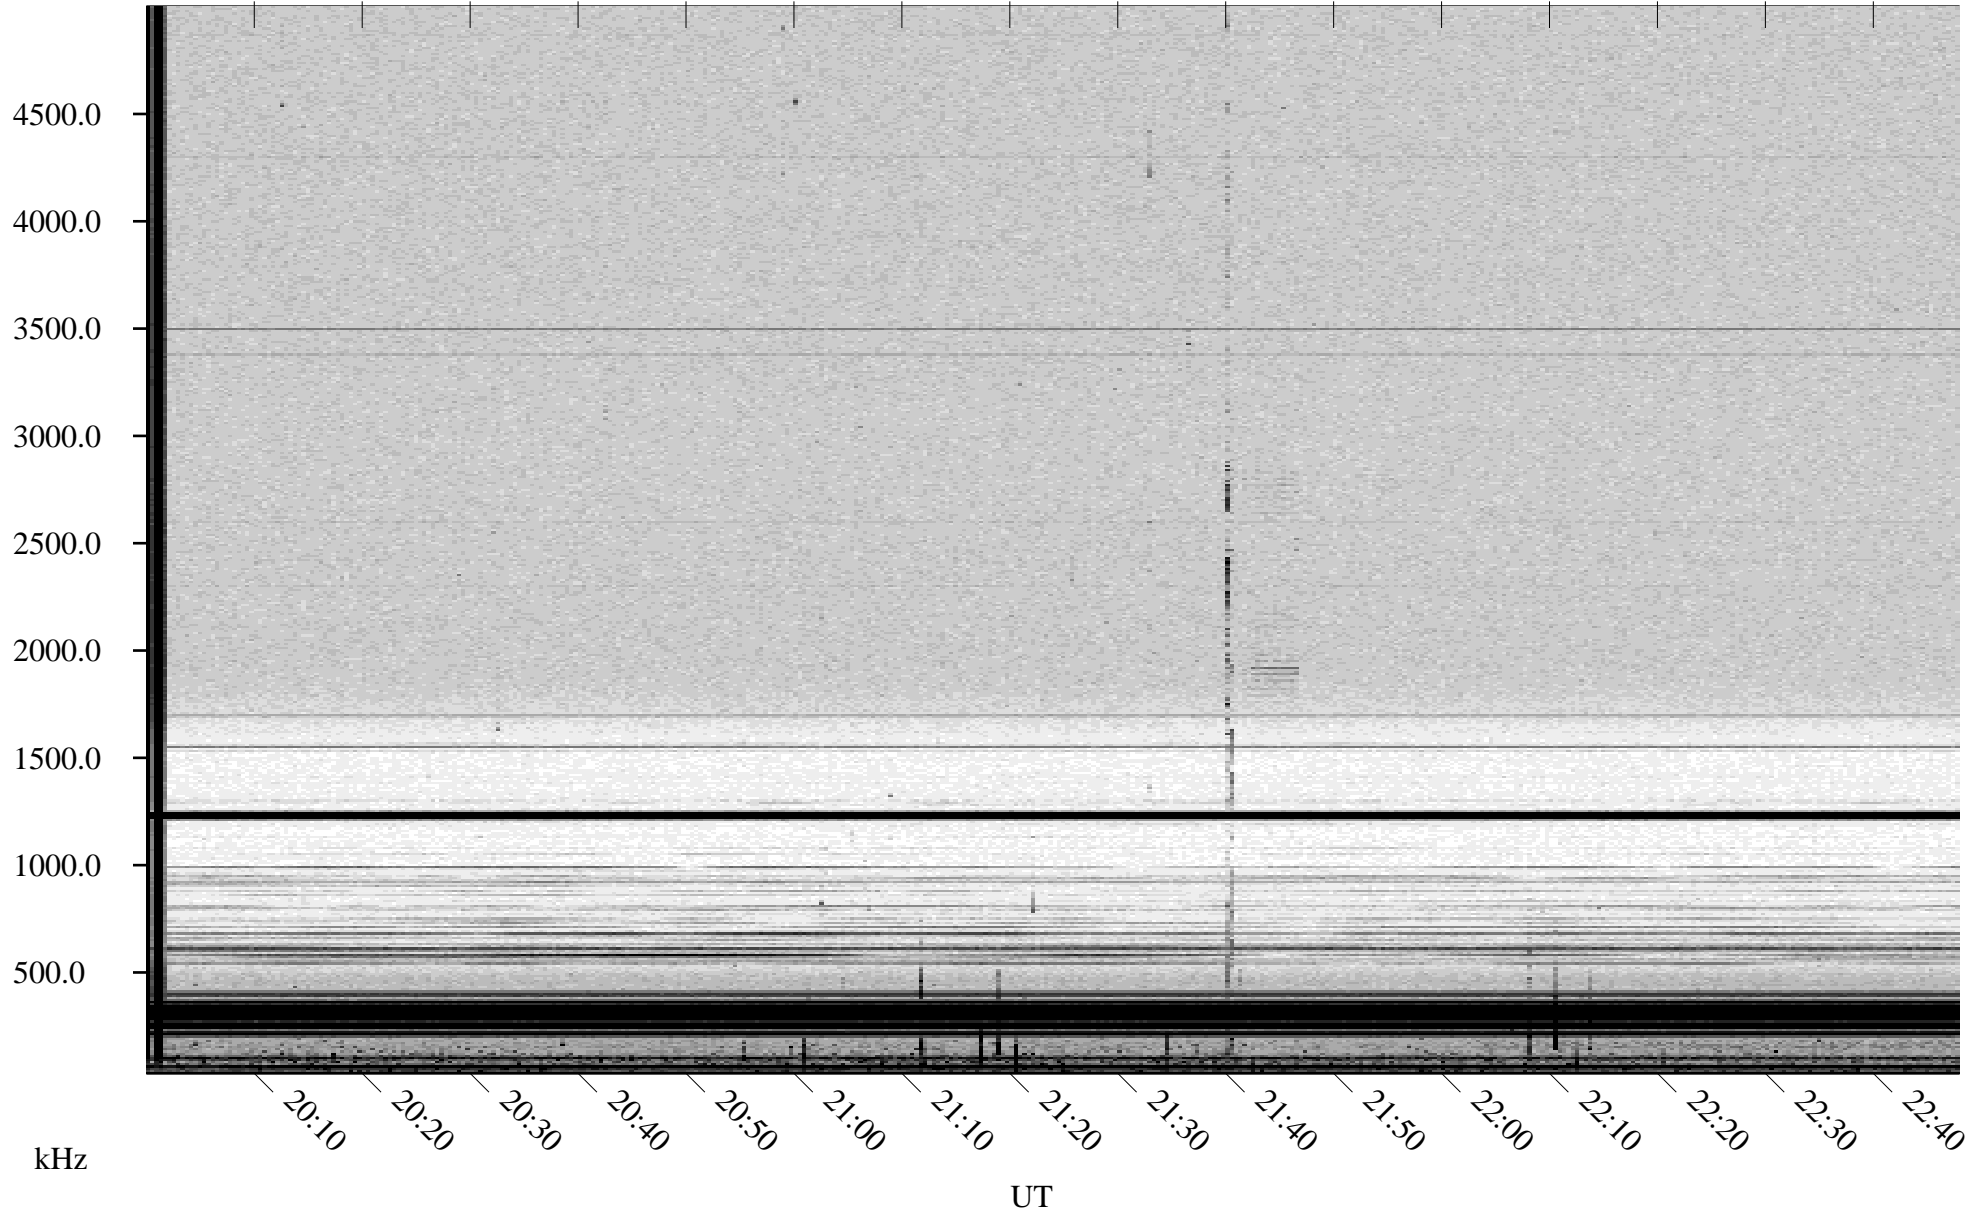

05/25/2002 Churchill, Manitoba

Linear Scale Black = 161 White = 15

ch02145l.r01m max_12

Page 1

05/25/2002 Churchill, Manitoba

Linear Scale Black = 161 White = 15

ch02145l.r01m max_12

Page 2

05/26/2002 Churchill, Manitoba

Linear Scale Black = 161 White = 15

ch02145l.r01m max_12

Page 3

05/26/2002 Churchill, Manitoba

Linear Scale Black = 161 White = 15

ch02145l.r01m max_12

Page 4

05/26/2002 Churchill, Manitoba

Linear Scale Black = 161 White = 15

ch02145l.r01m max_12

Page 5

05/26/2002 Churchill, Manitoba

Linear Scale Black = 161 White = 15

ch02145l.r01m max_12

Page 6

05/26/2002 Churchill, Manitoba

Linear Scale Black = 161 White = 15

ch02145l.r01m max_12

Page 7

05/26/2002 Churchill, Manitoba

Linear Scale Black = 161 White = 15

ch02145l.r01m max_12