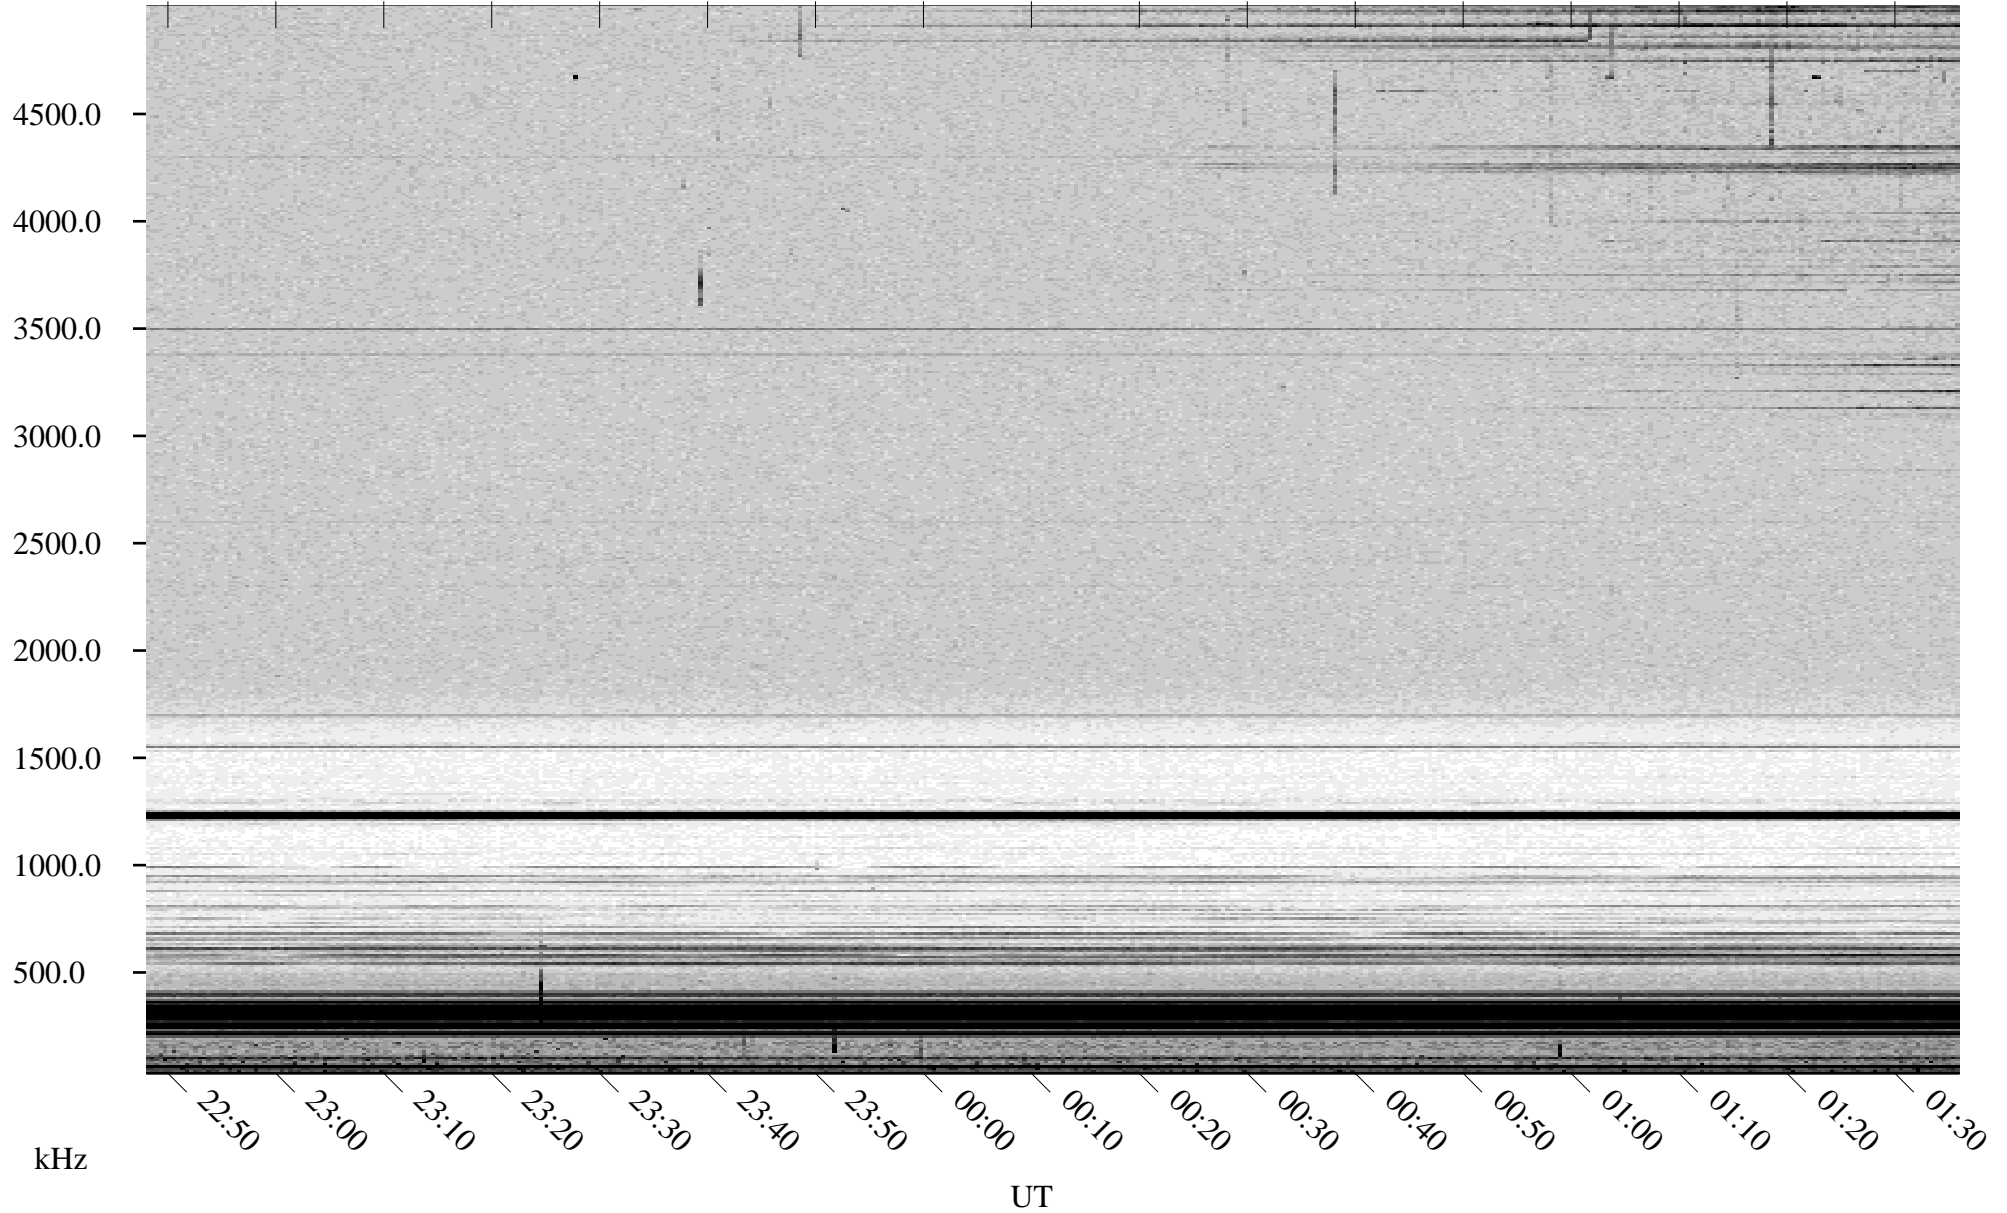

05/25/2002 Churchill, Manitoba

Linear Scale Black = 161 White = 15

ch02145l.r01m max_12

Page 1

05/25/2002 Churchill, Manitoba

Linear Scale Black = 161 White = 15

ch02145l.r01m max_12

Page 2

05/26/2002 Churchill, Manitoba

Linear Scale Black = 161 White = 15

ch02145l.r01m max_12

Page 3

05/26/2002 Churchill, Manitoba

Linear Scale Black = 161 White = 15

ch02145l.r01m max_12

Page 4

05/26/2002 Churchill, Manitoba

Linear Scale Black = 161 White = 15

ch02145l.r01m max_12

Page 5

05/26/2002 Churchill, Manitoba

Linear Scale Black = 161 White = 15

ch02145l.r01m max_12

Page 6

05/26/2002 Churchill, Manitoba

Linear Scale Black = 161 White = 15

ch02145l.r01m max_12

Page 7

05/26/2002 Churchill, Manitoba

Linear Scale Black = 161 White = 15

ch02145l.r01m max_12