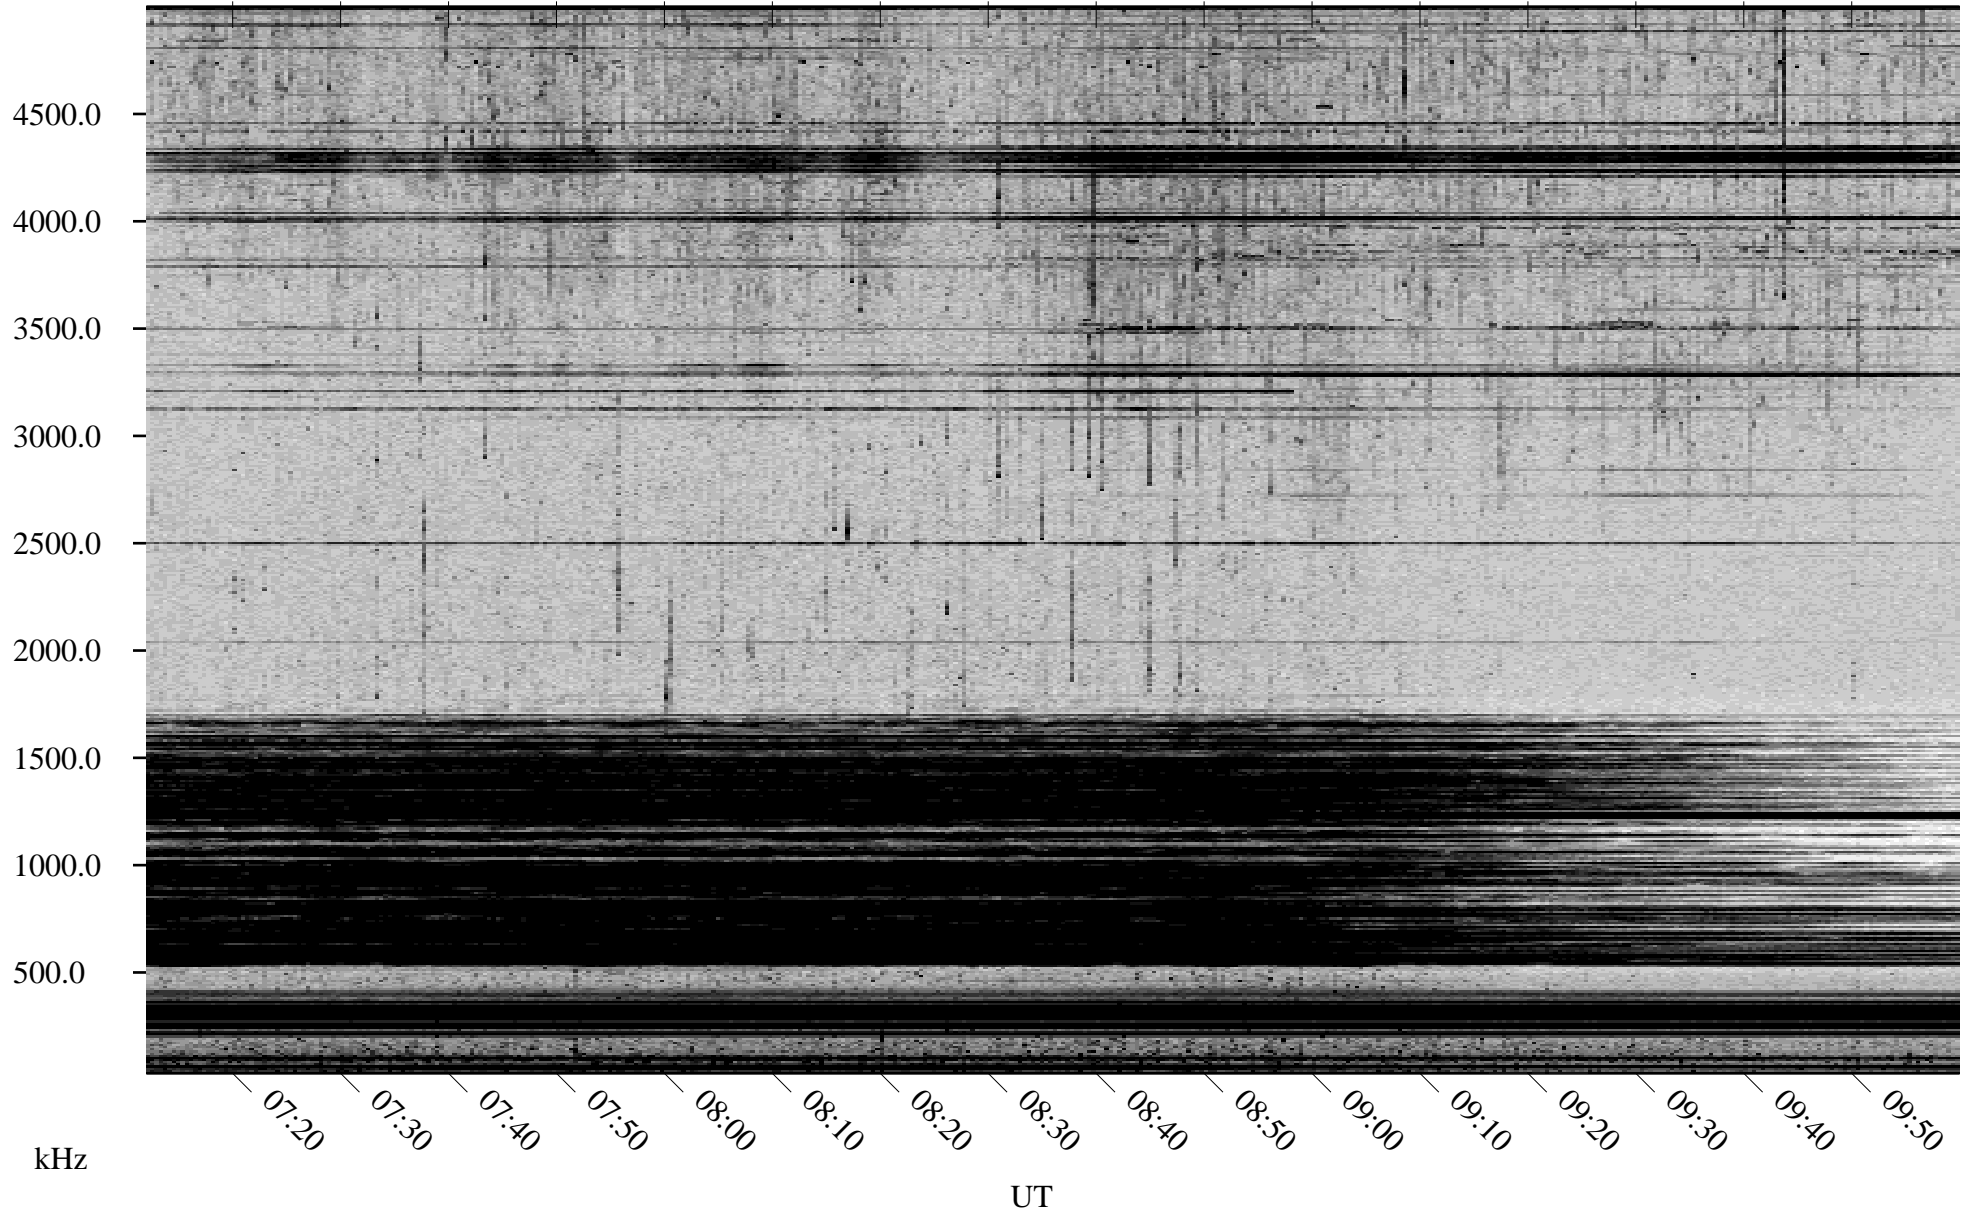

05/25/2002 Churchill, Manitoba

Linear Scale Black = 161 White = 15

ch02145l.r01m max_12

Page 1

05/25/2002 Churchill, Manitoba

Linear Scale Black = 161 White = 15

ch02145l.r01m max_12

Page 2

05/26/2002 Churchill, Manitoba

Linear Scale Black = 161 White = 15

ch02145l.r01m max_12

Page 3

05/26/2002 Churchill, Manitoba

Linear Scale Black = 161 White = 15

ch02145l.r01m max_12

Page 4

05/26/2002 Churchill, Manitoba

Linear Scale Black = 161 White = 15

ch02145l.r01m max_12

Page 5

05/26/2002 Churchill, Manitoba

Linear Scale Black = 161 White = 15

ch02145l.r01m max_12

Page 6

05/26/2002 Churchill, Manitoba

Linear Scale Black = 161 White = 15

ch02145l.r01m max_12

Page 7

05/26/2002 Churchill, Manitoba

Linear Scale Black = 161 White = 15

ch02145l.r01m max_12