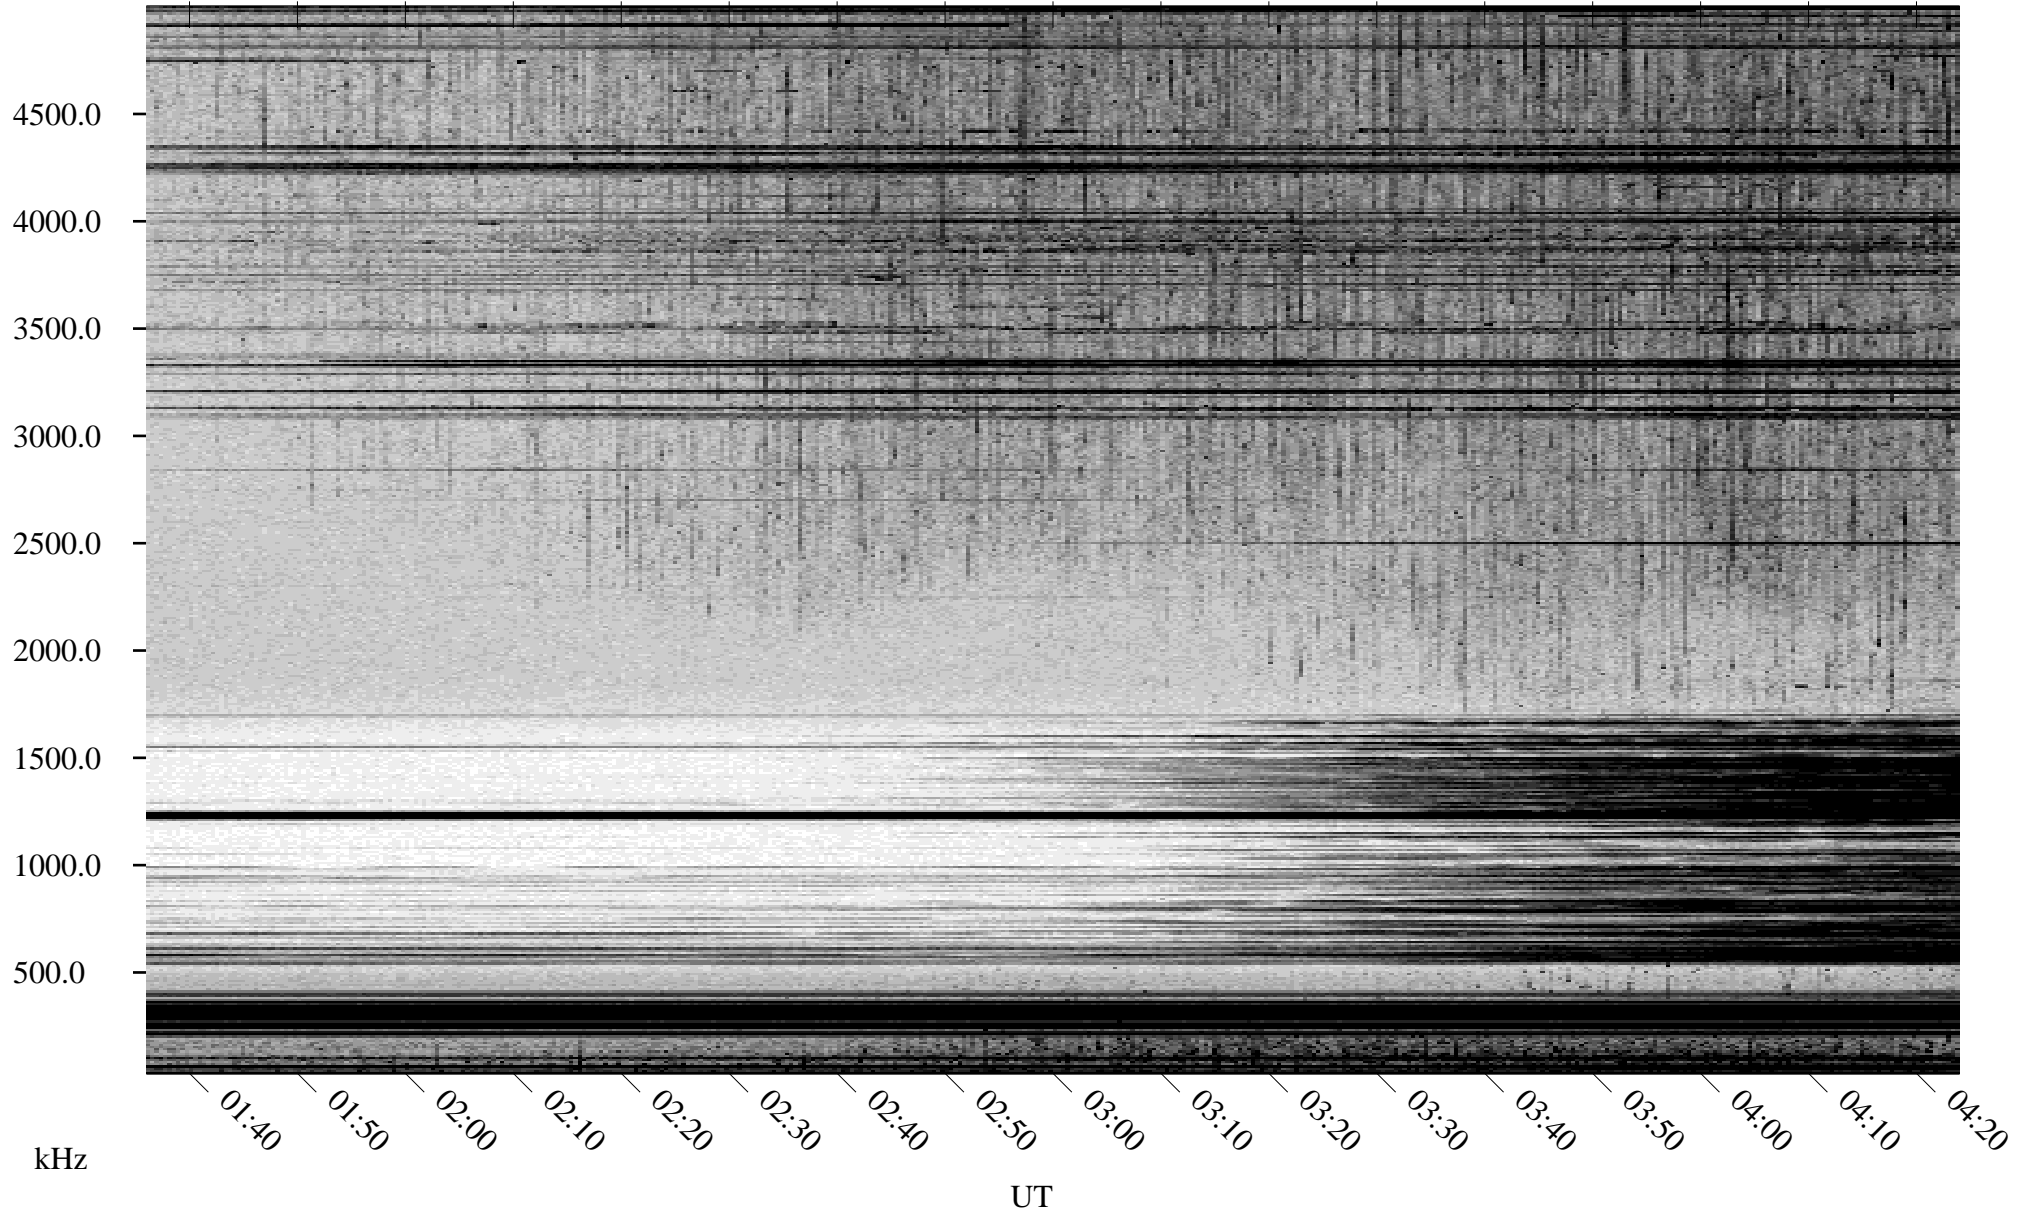

05/25/2002 Churchill, Manitoba

Linear Scale Black = 161 White = 15

ch02145l.r01m max_12

Page 1

05/25/2002 Churchill, Manitoba

Linear Scale Black = 161 White = 15

ch02145l.r01m max_12

Page 2

05/26/2002 Churchill, Manitoba

Linear Scale Black = 161 White = 15

ch02145l.r01m max_12

Page 3

05/26/2002 Churchill, Manitoba

Linear Scale Black = 161 White = 15

ch02145l.r01m max_12

Page 4

05/26/2002 Churchill, Manitoba

Linear Scale Black = 161 White = 15

ch02145l.r01m max_12

Page 5

05/26/2002 Churchill, Manitoba

Linear Scale Black = 161 White = 15

ch02145l.r01m max_12

Page 6

05/26/2002 Churchill, Manitoba

Linear Scale Black = 161 White = 15

ch02145l.r01m max_12

Page 7

05/26/2002 Churchill, Manitoba

Linear Scale Black = 161 White = 15

ch02145l.r01m max_12