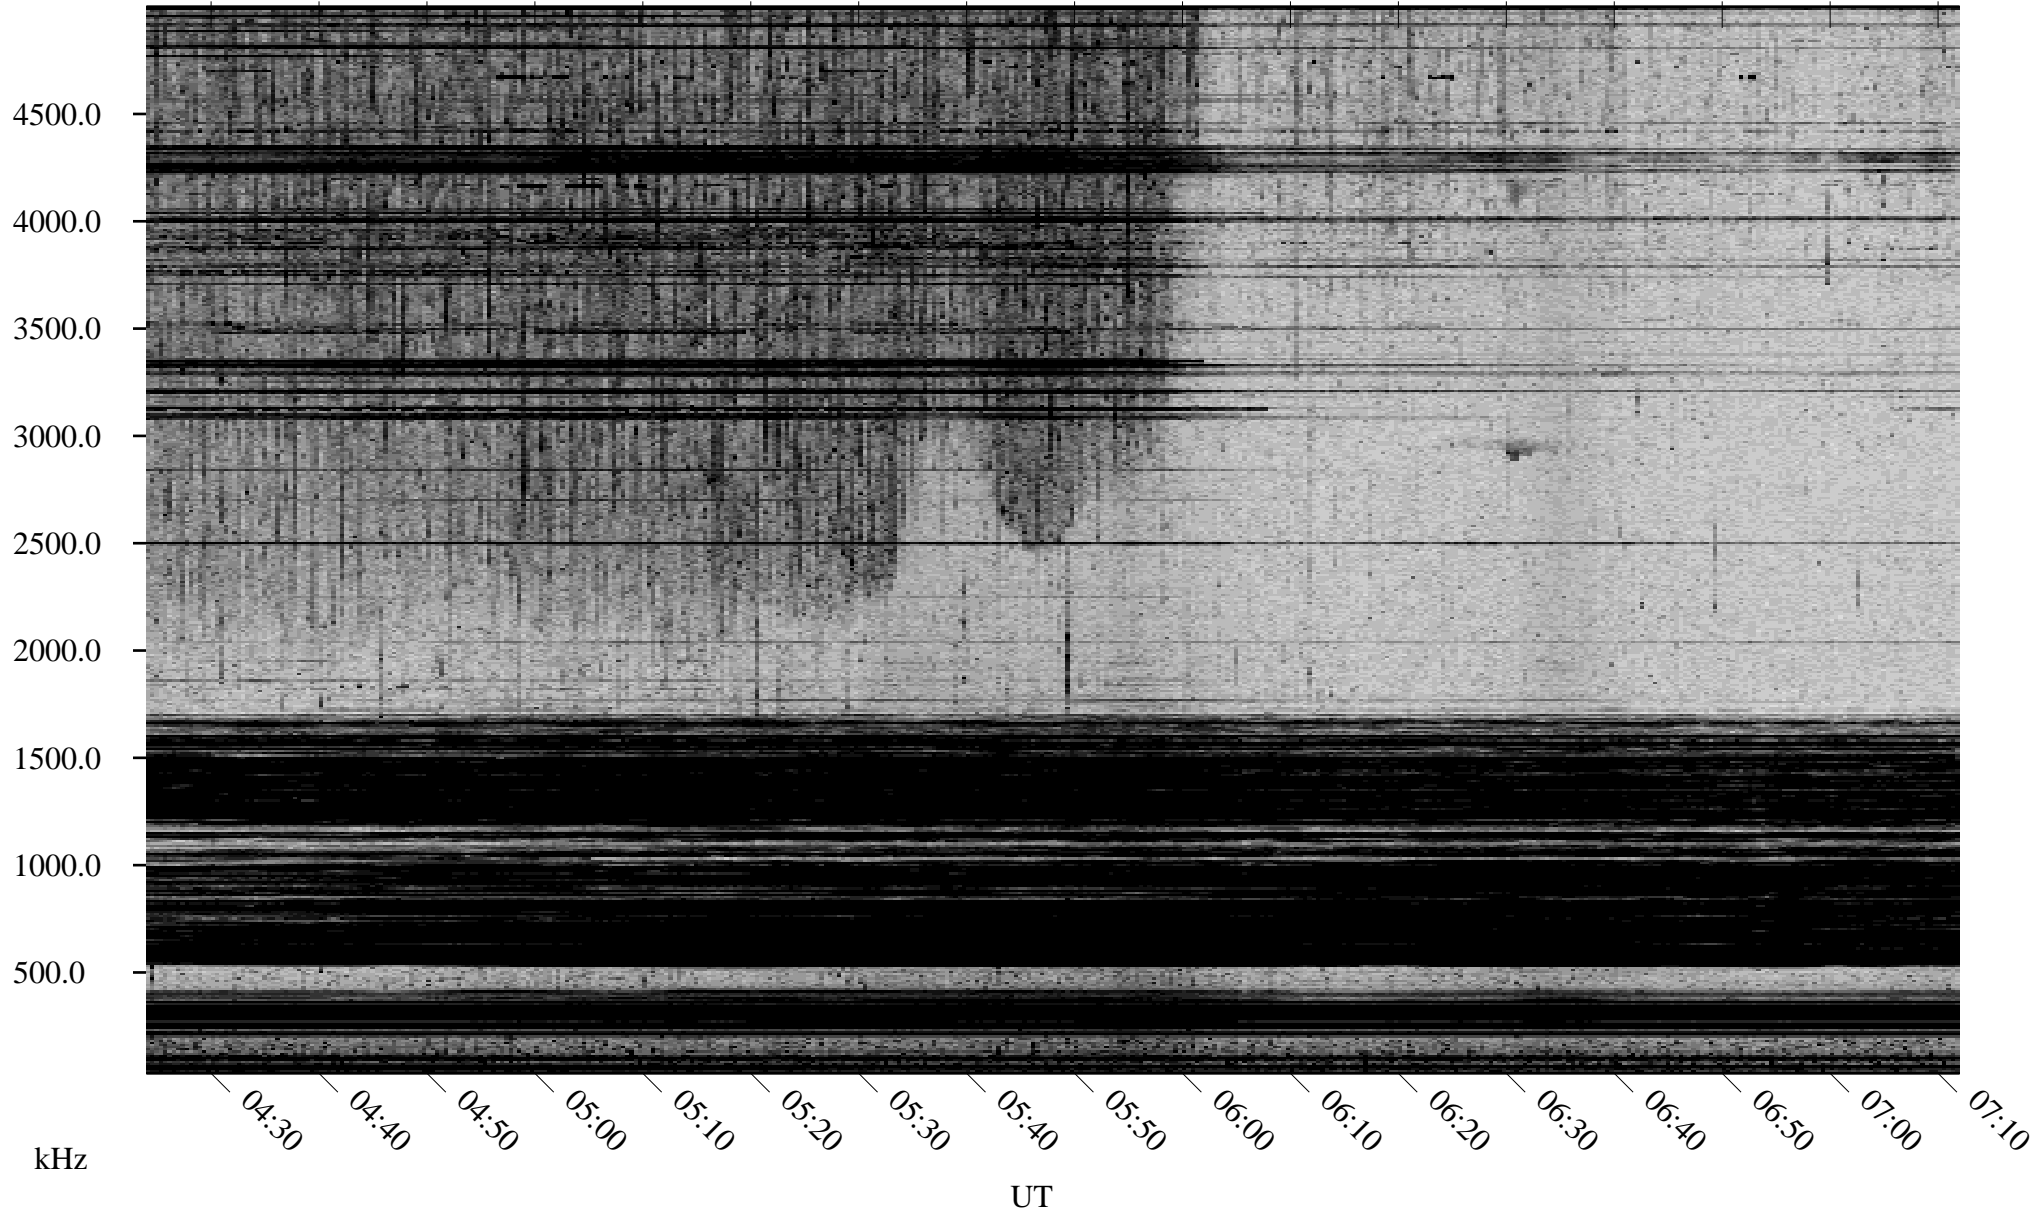

05/25/2002 Churchill, Manitoba

Linear Scale Black = 161 White = 15

ch02145l.r01m max_12

Page 1

05/25/2002 Churchill, Manitoba

Linear Scale Black = 161 White = 15

ch02145l.r01m max_12

Page 2

05/26/2002 Churchill, Manitoba

Linear Scale Black = 161 White = 15

ch02145l.r01m max_12

Page 3

05/26/2002 Churchill, Manitoba

Linear Scale Black = 161 White = 15

ch02145l.r01m max_12

Page 4

05/26/2002 Churchill, Manitoba

Linear Scale Black = 161 White = 15

ch02145l.r01m max_12

Page 5

05/26/2002 Churchill, Manitoba

Linear Scale Black = 161 White = 15

ch02145l.r01m max_12

Page 6

05/26/2002 Churchill, Manitoba

Linear Scale Black = 161 White = 15

ch02145l.r01m max_12

Page 7

05/26/2002 Churchill, Manitoba

Linear Scale Black = 161 White = 15

ch02145l.r01m max_12